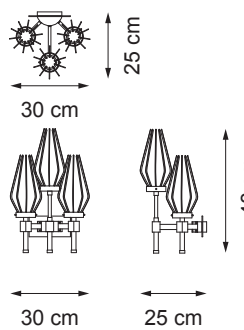

Item D05
3 lights wall lamp (E14 40W max)