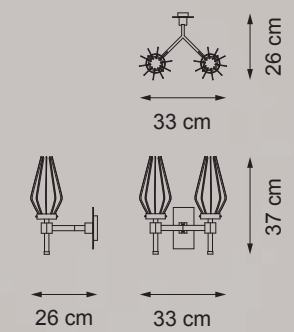

Item D06
2 lights wall lamp (E14 40W max)