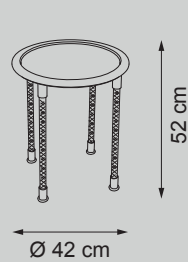

Smoky Glass
Black Leather
Polished Nickel
& Black Nickel

Item D15
table