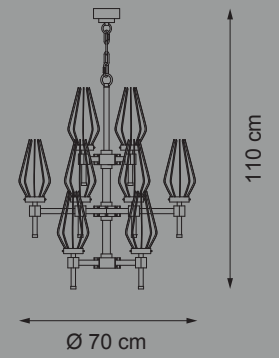

Item D01
24 lights chandelier (E14 40W max)

Clear Glass | Black Leather | Polished Nickel & Black Nickel

Item D03
16 lights chandelier (E14 40W max)

Item D05
3 lights wall lamp (E14 40W max)

Clear Glass | Black Leather | Polished Nickel & Black Nickel