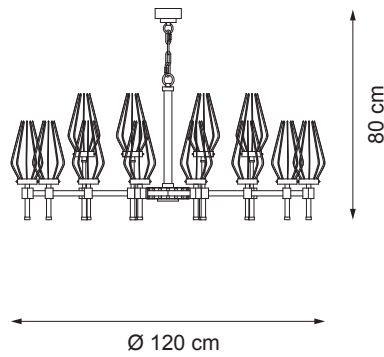

Burnished Brass & Satin Gold

Lampshade:

Ivory Shantung

Black Satin

Item D04
24 lights chandelier (E14 40W max)

Item D01
24 lights chandelier (E14 40W max)

Item D02
12 lights chandelier (E14 40W max)

Item D03
16 lights chandelier (E14 40W max)