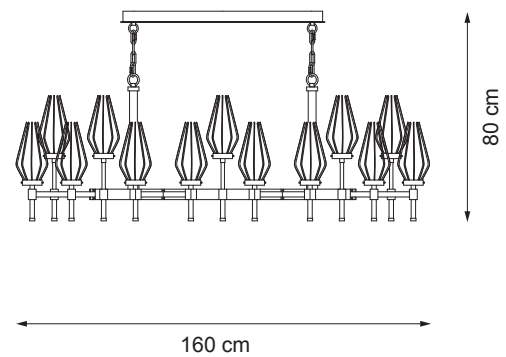

Burnished Brass & Satin Gold

Lampshade:

Ivory Shantung

Black Satin

Item D04
24 lights chandelier (E14 40W max)

Item D01
24 lights chandelier (E14 40W max)

Item D02
12 lights chandelier (E14 40W max)

Item D03
16 lights chandelier (E14 40W max)