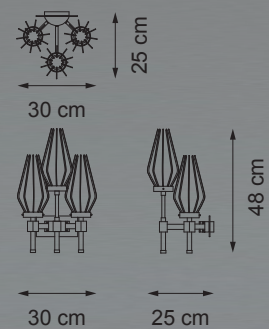

Item D01
24 lights chandelier (E14 40W max)

Clear Glass | Black Leather | Polished Nickel & Black Nickel

Item D03
16 lights chandelier (E14 40W max)

Item D05
3 lights wall lamp (E14 40W max)

Clear Glass | Black Leather | Polished Nickel & Black Nickel