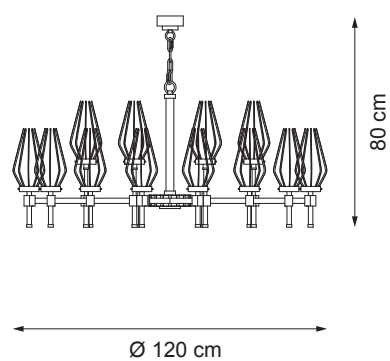

Item D01
24 lights chandelier (E14 40W max)

Clear Glass | Black Leather | Polished Nickel & Black Nickel

Item D03
16 lights chandelier (E14 40W max)

Item D05
3 lights wall lamp (E14 40W max)

Clear Glass | Black Leather | Polished Nickel & Black Nickel