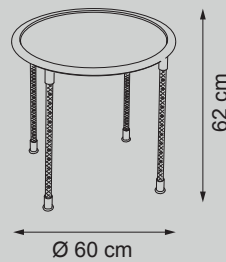

Item D14
table