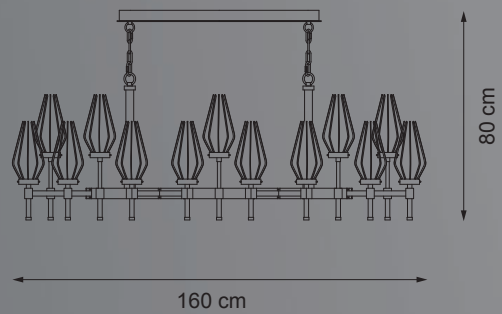

Item D04
24 lights chandelier (E14 40W max)

Clear Glass | Brown Leather | Burnished Brass & Satin Gold

Sophisticated style, hand made in Florence Italy.

Clear Glass | Black Leather | Polished Nickel & Black Nikel