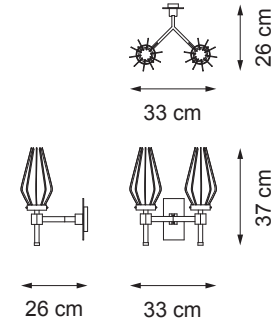

Item D06
2 lights wall lamp (E14 40W max)

Item D08
1 light floor lamp (E27)