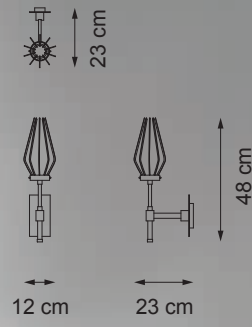

Item D07
1 light wall lamp (E14 40W max)