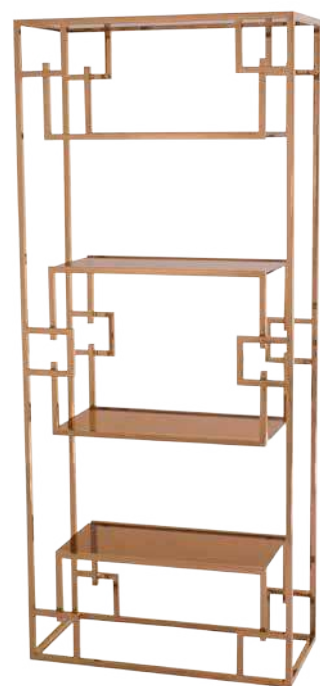

26765
CABINET EDINBURGH
L130 X W45 X H220 CM BLACK

26766
CABINET EDINBURGH
L130 X W45 X H220 CM MAHOGANY

26005
CABINET MALLORD
L141 X W43 X H220 CM BLACK

26734
CABINET VON SAXEN
L150 X W50 X H240 CM BLACK

26769
CABINET KOONTZ
L223 X W45 X H240 CM ROSE GOLD/MAHOAGANY

26768
CABINET KOONTZ
L223 X W45 X H240 CM STEEL/BLACK

26737
CABINET LA RESERVE
L129 X W47 X H232 CM GOLD/BLACK

26736
CABINET CAVALLINI
L109 X W47 X H230 CM BLACK/STEEL