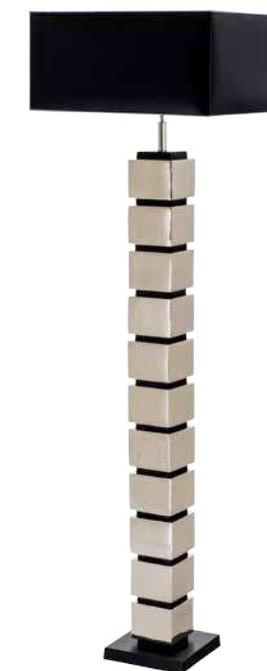

27581
FLOOR LAMP THE BRICK EXCL. SHADE
Ø24 X H149 CM NICKEL