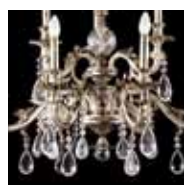

Lampadario
Chandelier
Mod.
B4-22/12
P. **8**

Lampadario
Chandelier
Mod.
B4-22/12AM+TR
P. **12**

Lampadario
Chandelier
Mod.
B4-50/12
P. **18**

Lampadario
Chandelier
Mod.
B4-58/8
P. **20**

Lampadario
Chandelier
Mod.
B4-27/9
P. **14**