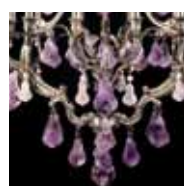

BADARI LIGHTING
THE FINEST ART OF ILLUMINATING
MADE IN FLORENCE - ITALY

2011 COLLECTION

BADARI LIGHTING

Indice Index

Lampadario
Chandelier
Mod.
A5-505/10+3
P. **6**

Lampadario
Chandelier
Mod.
B4-22/12
P. **8**