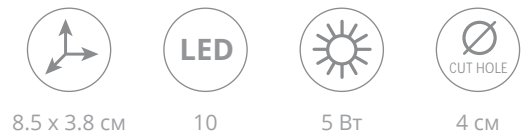

COB-DLL5W-SS