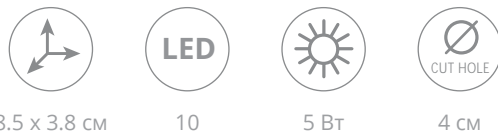

CT716CR-DL50GU5.3

8.7 x 5.5 cm

MR16

50 Вт

5.6 cm

LED SPOT

COB-DLL5W-YR

COB-DLL5W-SR