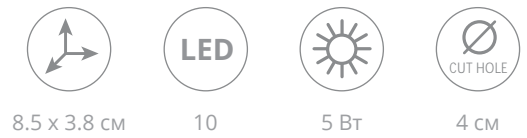

CT716CR-DL50GU5.3

8.7 x 5.5 cm

MR16

50 Вт

5.6 cm

LED SPOT

COB-DLL5W-YR

COB-DLL5W-SR