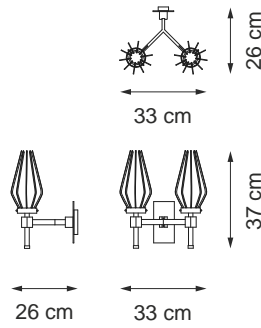

**Item D03**

16 lights chandelier (E14 40W max)

**Item D02**

12 lights chandelier (E14 40W max)

**Item D05**

3 lights wall lamp (E14 40W max)

**Item D06**

2 lights wall lamp (E14 40W max)