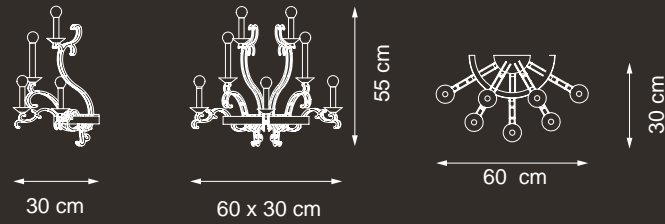

Item Morgana EX18 / 7 lights wall lamp (E14 40Wmax)