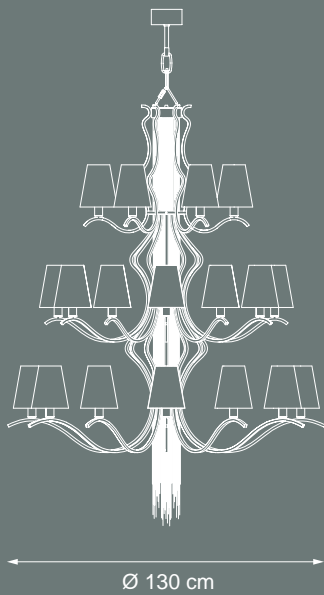

Item Sinuosa EX04
30 lights chandelier

💡 E14 40W max

Finish: champagne

Lampshades: T09 cat.B

Accessories: white
nickel

Reference Catalogue:
Bespoke 01

EXTRA
ORDINARY