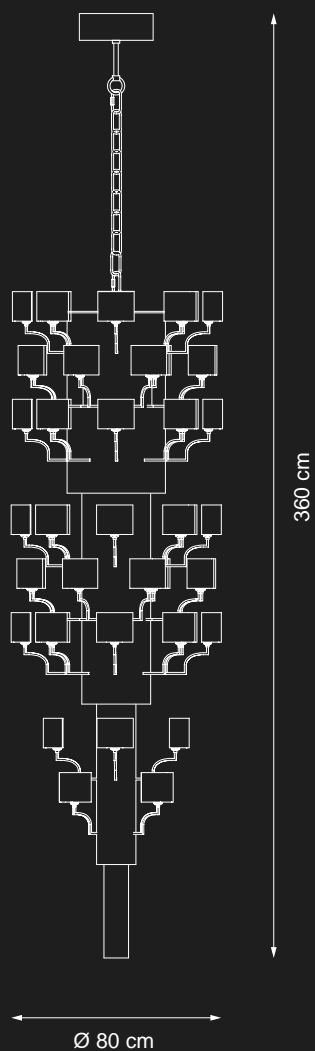

410 cm

Ø 120 cm

💡 E14 40W max

Finish: polished gold leaf

Lampshades: T20 cat.C

Accessories: clear crystals

Reference Catalogue:  
Bespoke 01

Item Eccentrica EX01  
56 lights chandelier

💡 E14 40W max

Finish: M16

Lampshades: T24 cat.C

Accessories: white &  
black nickel

Reference Catalogue:  
Bespoke 01

Item Eccentrica EX02  
76 lights chandelier

410 cm

Ø 120 cm