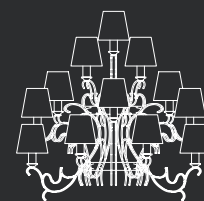

Item Morgana EX08
12 lights wall lamp