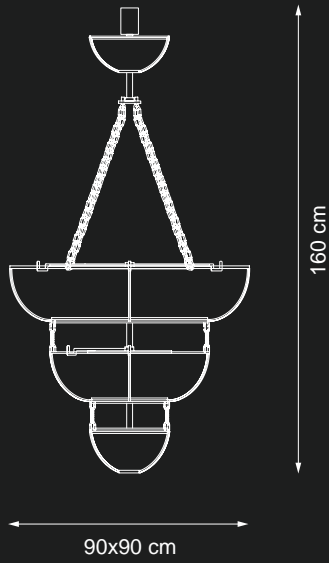

MARGHERITA

LUSTROGRAC  
PRIME PRODAJE SVETILN

Item Margherita EX06  
32 lights chandelier

💡 E14 40W max

Finish: bronze & gold plated details

Accessories: clear crystals & blown glass daisies

Reference Catalogue:  
Baga Lovelylight