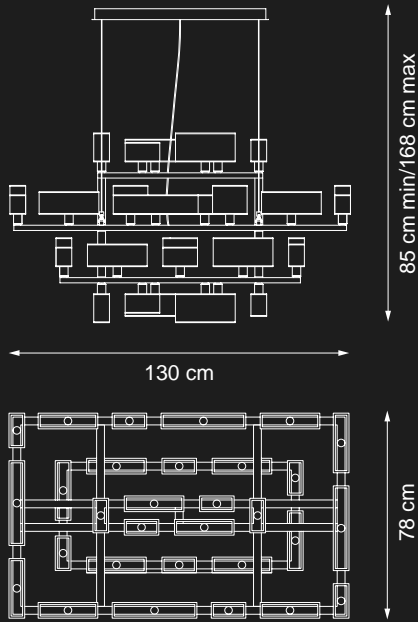

MORE SIZES AVAILABLE

Item Tur EX01
36 lights chandelier (E14 40W max)