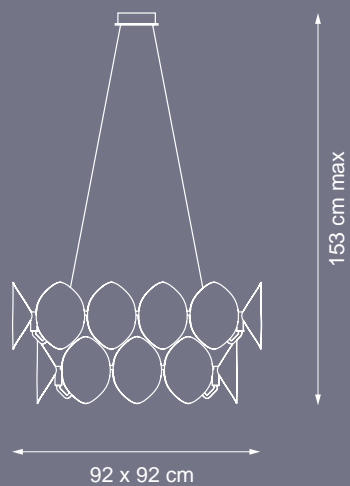

💡 E14 40W max

Finish: black ruthenium
colour plated

Lampshades: white silk

Reference Catalogue:
Bespoke 02

Item Holly EX02
28 lights chandelier