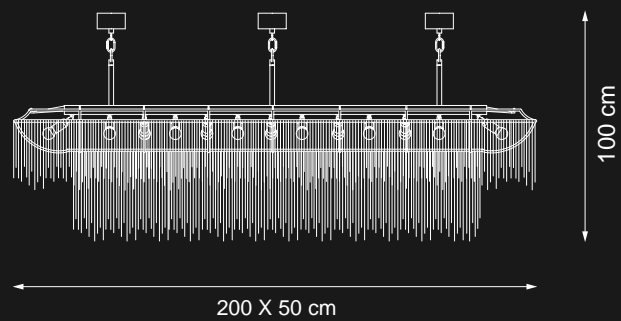

EXTRA  
ORDINARY

💡 E14 40W max

Finish: gold leaf

Accessories: smoky & clear crystals

Reference Catalogue:  
Me - The soul light

Item Burlesque EX04  
16 lights ceiling lamp

💡 E14 40W max

Finish: champagne