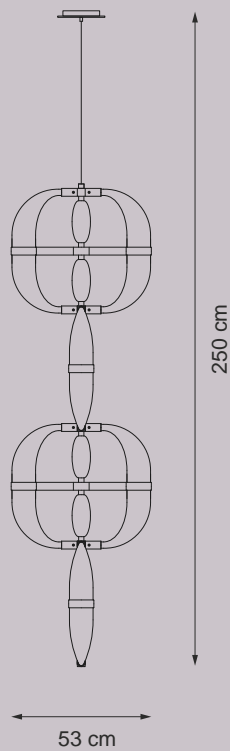

Satin & Clear  
Blown Glass

Polished Black  
Nickel Finish

Clear Blown Glass | Polished Nickel Finish

**Item CDF01**  
Led lights chandelier (88W max)

**Item CDF02**  
Led lights chandelier (44W max)

**Item CDF03**  
Led lights chandelier (88W max)

**Item CDF04**  
Led lights chandelier (176W max)

**Item CDF05**  
Led lights chandelier (220W max)