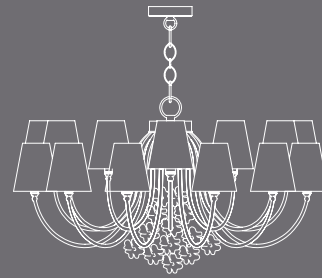

💡 E14 40W max

Finish: gold plated

Accessories: clear
crystals nuggets

Lampshades: goffered
silk T18 cat.C

Reference Catalogue:
Me - The soul light

EXTRA
ORDINARY

Item Moulin Rouge EX30
25 lights chandelier

100 cm min

Ø 120cm