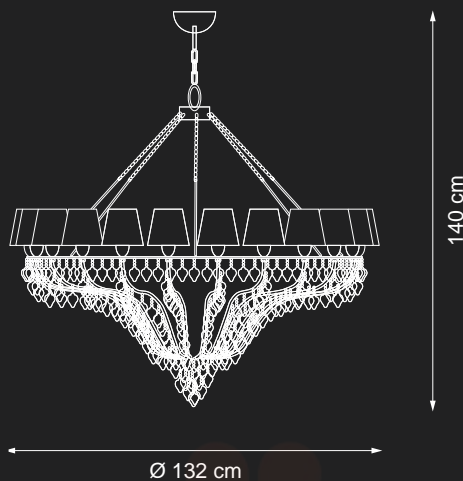

💡 E14 40W max

Finish: gold plated

Accessories: clear & black crystals

Lampshades: black fabric cat.C

Reference Catalogue: Baga Lovelylight

Item Ophelia EX05
24 lights chandelier