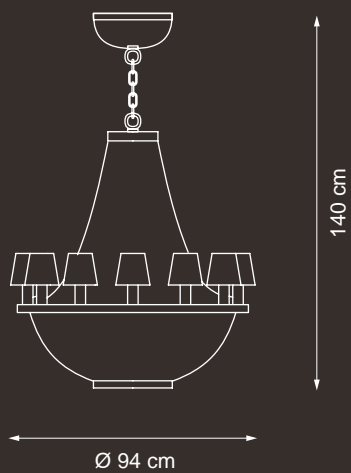

💡 E14 40W max

Finish: gold leaf & gold plated details

Accessories: clear crystals & blown glass daisies

Lampshades: goffered organza T02 cat. A

Reference Catalogue: Baga Lovelylight

Item Margherita EX03  
20 lights chandelier