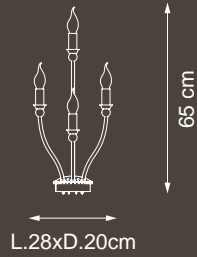

Item Moulin Rouge EX24
4 lights wall lamp

💡 E14 40W max

Finish: silver or gold plated

Accessories: clear crystals & pendants