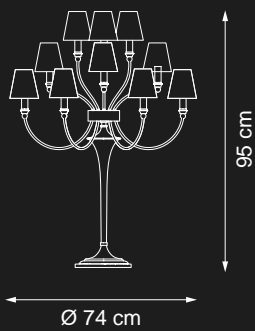

Item 780 EX01
15 lights table lamp