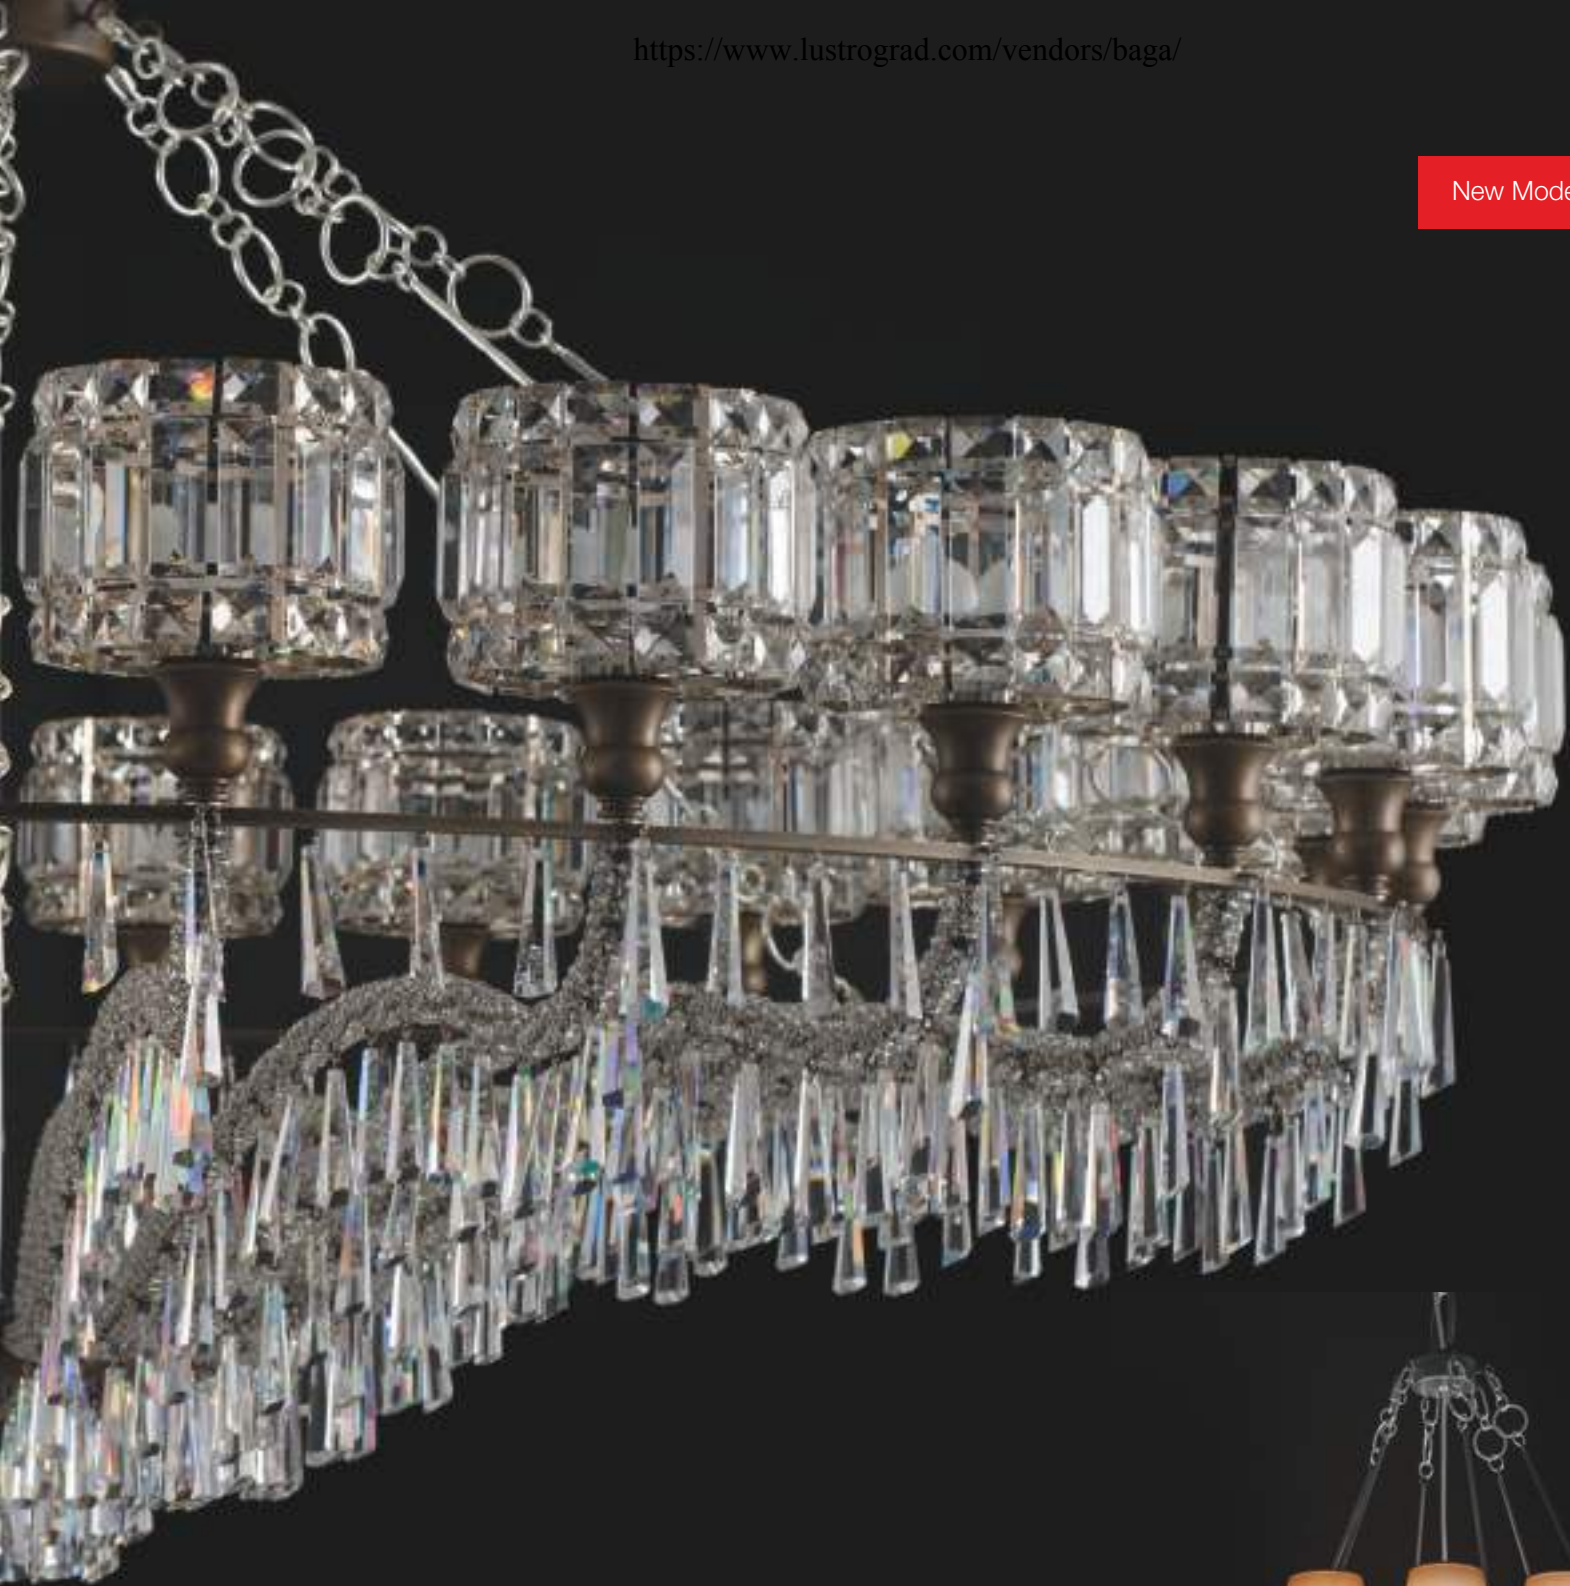

124 cm

💡 E14 40W max

Finish: burnished bronze

Accessories: clear crystals

Lampshades: clear crystals

Ø 150 cm

Item Ophelia EX08  
12 lights chandelier

120 cm

Ø 65 cm

💡 E14 40W max

Finish: leaden & polish  
nickel details

Accessories: clear crystals

Lampshades: T18 cat.C

*special black crystals and gold plated finish*

💡 E14 40W max

Finish: gold plated