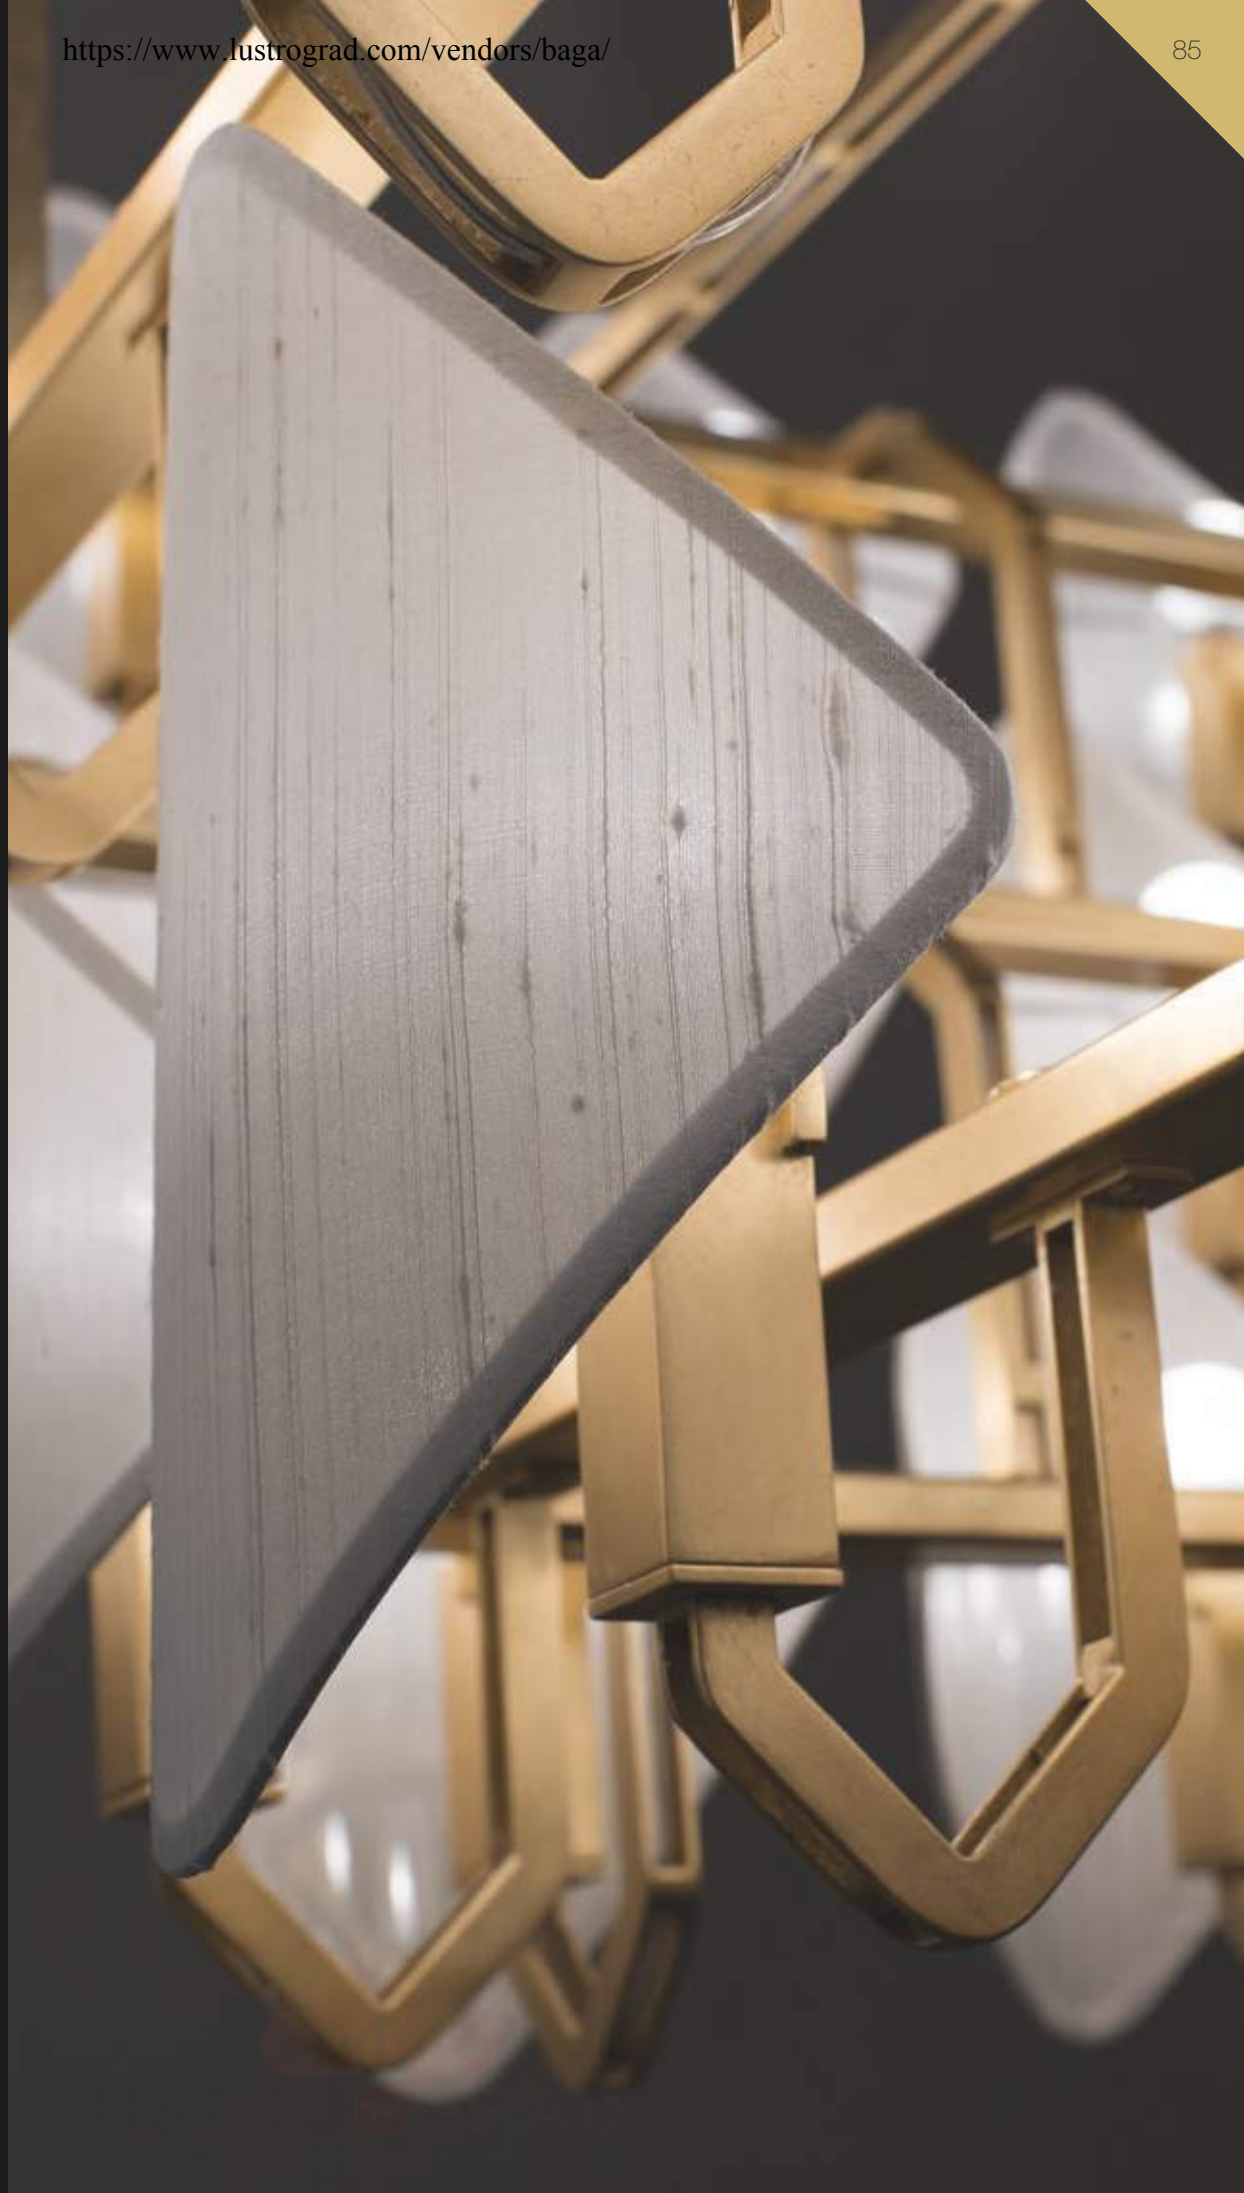

💡 E14 40W max

Finish: gold leaf

Lampshades: white silk

Reference Catalogue:
Bespoke 02