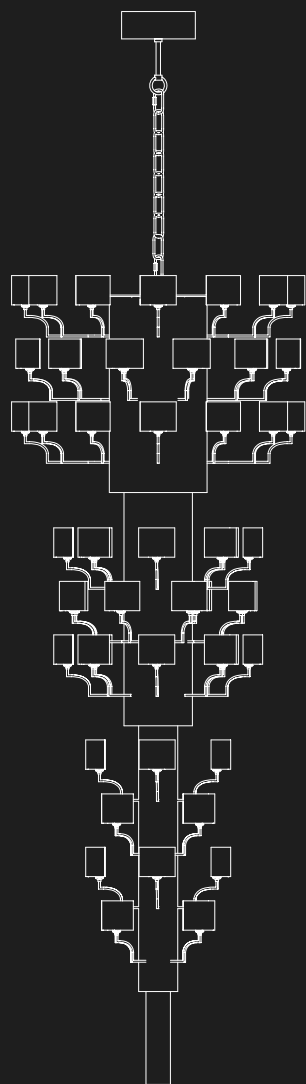

410 cm

Ø 120 cm

💡 E14 40W max

Finish: polished gold leaf

Lampshades: T20 cat.C

Accessories: clear crystals

Reference Catalogue:  
Bespoke 01

Item Eccentrica EX01  
56 lights chandelier

💡 E14 40W max

Finish: M16

Lampshades: T24 cat.C

Accessories: white &  
black nickel

Reference Catalogue:  
Bespoke 01

Item Eccentrica EX02  
76 lights chandelier

410 cm

Ø 120 cm