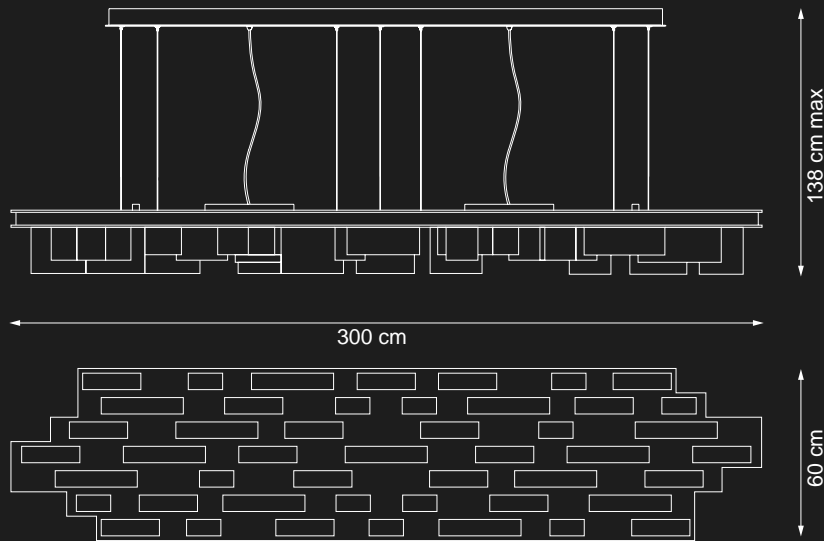

Lampshades: clear  
crystals

MORE SIZES AVAILABLE

Item Gisele EX07  
Led chandelier (led stick 265W)

Item Gisele EX08  
Led chandelier (led stick 120W)

Item Gisele EX11  
Led chandelier (led stick 50W)

MORE SIZES AVAILABLE