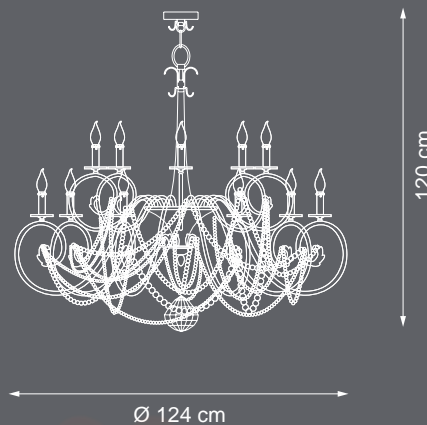

Item 1184 EX01
20 lights chandelier

💡 E14 40W max

Finish: gold leaf

Accessories: clear crystals

Reference Catalogue: Baga
Contemporary