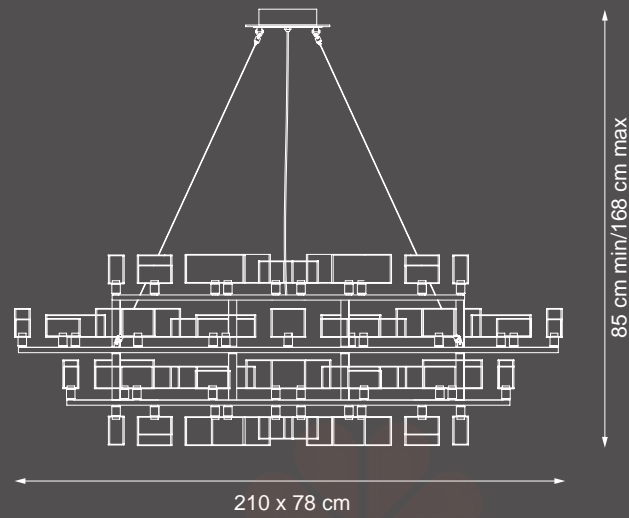

Item Tur EX02
58 lights chandelier