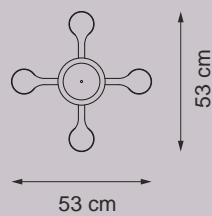

Item CDF05
Led lights chandelier (220W max)