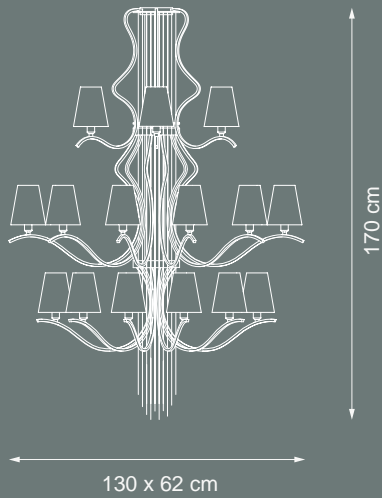

Item Sinuosa EX02
15 lights wall lamp

💡 E14 40W max

Finish: champagne

Lampshades: T09 cat.B

Accessories: white nickel

Reference Catalogue:
Bespoke 01