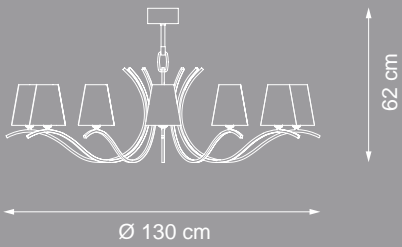

Item Sinuosa EX07
12 lights chandelier