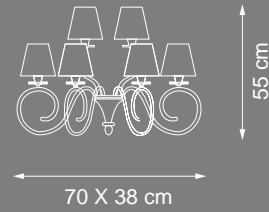

💡 E14 40W max

Finish: M20 & silver plated details

Lampshades: dove grey organza

Accessories: smoky crystals

Reference Catalogue:
Baga Contemporary

Item 1185 EX01
6 lights wall lamp