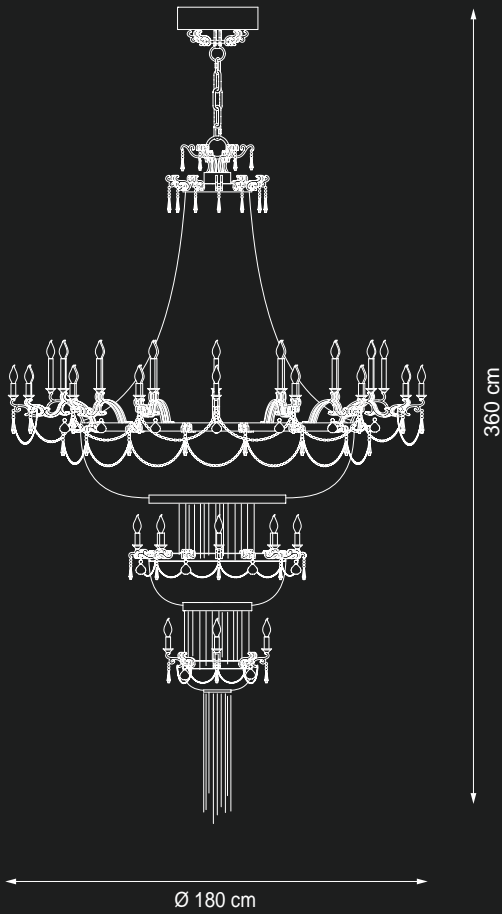

122 cm min

Ø 120 cm

💡 Led 7W

**Item 8000 EX01\_K**  
Finish: black ruthenium  
colour plated

**Item 8000 EX01\_S**  
Finish: silver plated

**Item 8000 EX01\_O**  
Finish: satin brass

**Item 8000 EX01**  
led table lamp

💡 E14 40W max

Finish: gold leaf & gold  
plated details

Accessories: clear  
crystals

Item Majestic EX04  
33 lights chandelier

💡 E14 40W max

Finish: gold leaf & gold plated details

Accessories: clear crystals

*majestic chandelier*

LUSTROGRAD

EXTRA  
ORDINARY

Item Majestic EX03  
48 lights chandelier

💡 E14 40W max

Finish: gold leaf & gold  
plated details

Accessories: clear  
crystals

EXTRA  
ORDINARY