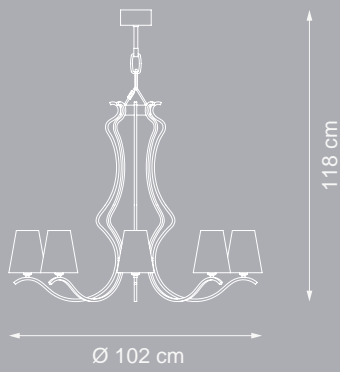

Item Sinuosa EX10
8 lights chandelier