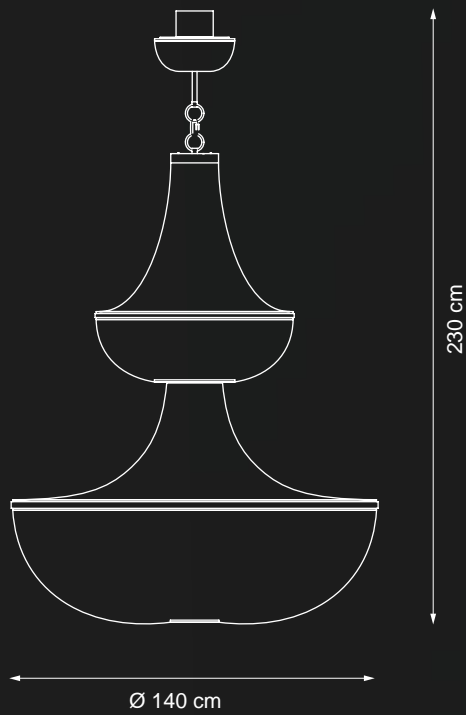

Item Margherita EX01
30 lights chandelier