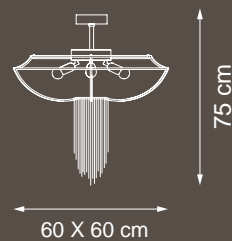

Item Burlesque EX05
6 lights ceiling lamp