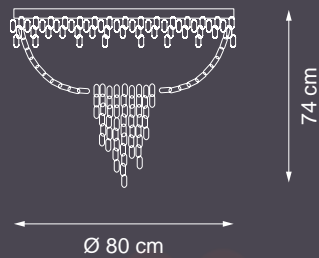

Reference Catalogue:
Baga Lovelylight

Item Eva EX01
9 lights ceiling lamp