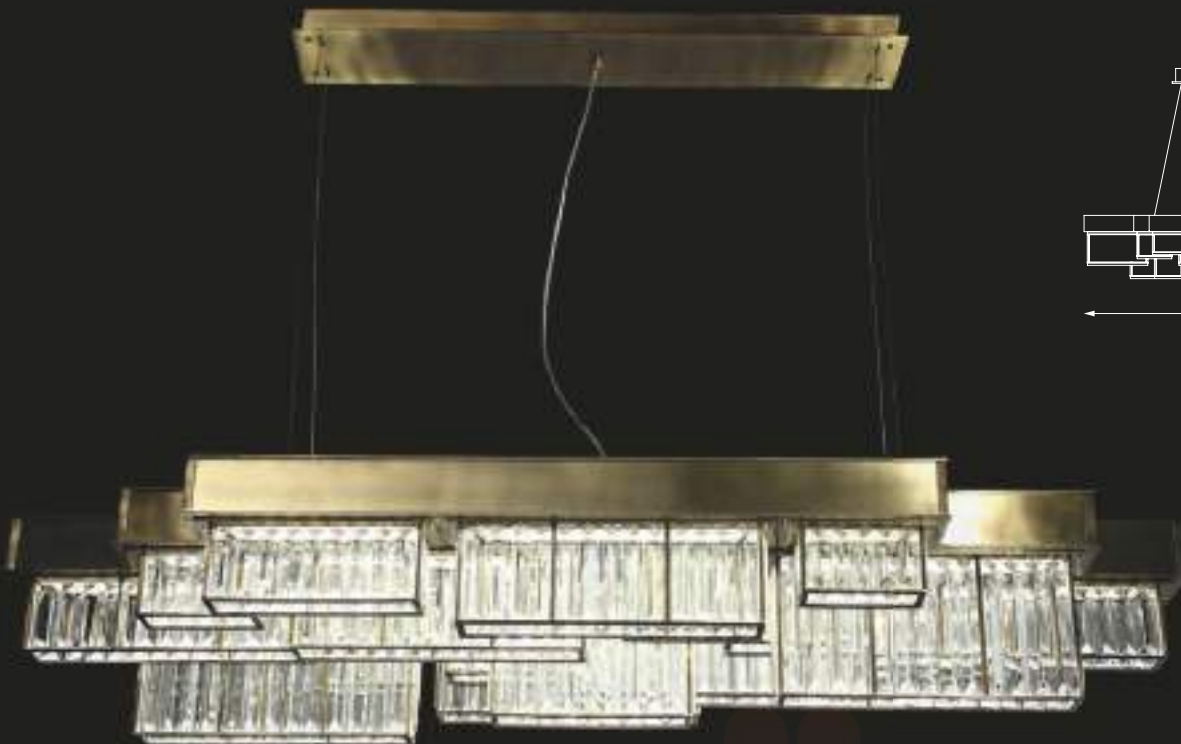

Lampshades: clear  
crystals

Reference Catalogue:  
Bespoke 02

💡 Led stick 300W

Finish: satin brass

Lampshades: clear crystals

Reference Catalogue:  
Bespoke 02

Item Gisele EX09\_O  
led chandelier

Item Gisele EX01\_O  
led chandelier

💡 Led stick 105W

Finish: satin brass

Lampshades: clear crystals

Reference Catalogue:  
Bespoke 02

EXTRA  
ORDINARY

Item Gisele EX04\_N  
led wall lamp

💡 Led stick 20W

Finish: satin nickel