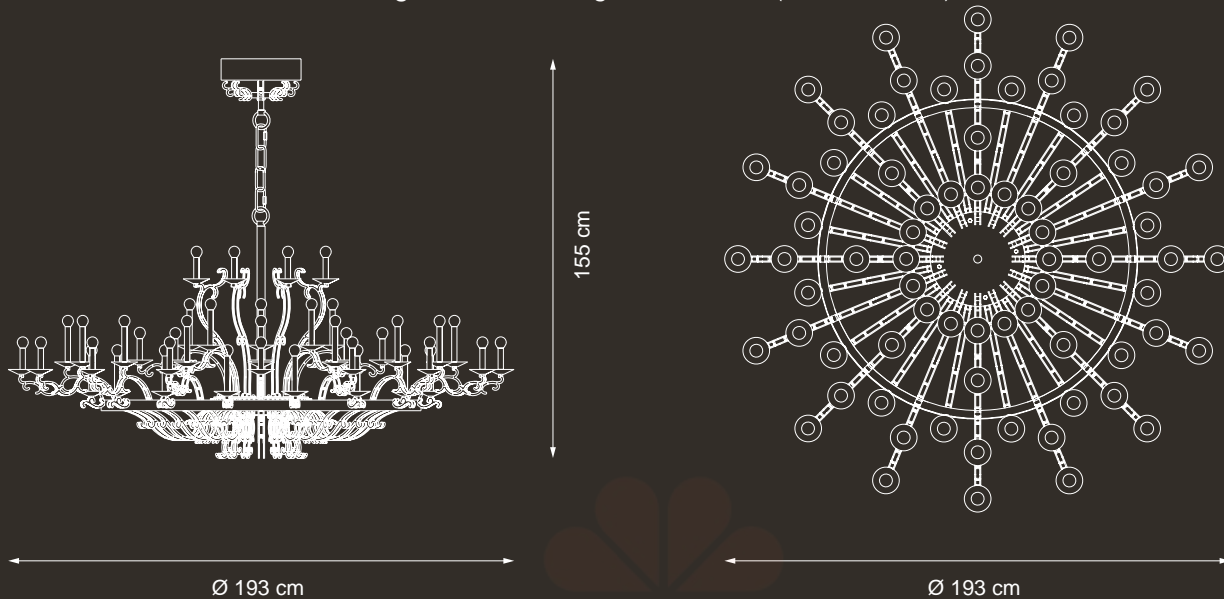

EXTRA  
ORDINARY

Item Morgana EX13  
79 lights chandelier

440 cm

Ø 140 cm

💡 E14 40W max

Finish: gold leaf & gold plated details

Accessories: clear crystal nuggets

Lampshades: gffered organza T02 cat. A