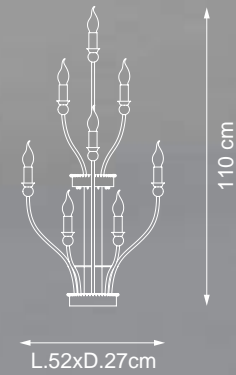

💡 E14 40W max

Finish: silver or gold
plated

Accessories: clear
crystals & pendants

Reference Catalogue:
Me - The soul light