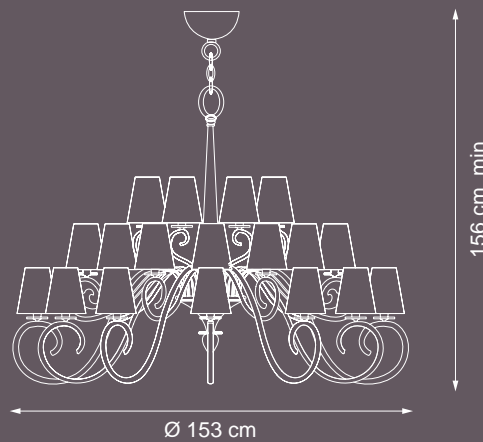

💡 E14 40W max

Finish: silver leaf &
ruthenium details

Lampshades: dove
grey organza

Accessories: clear
crystals