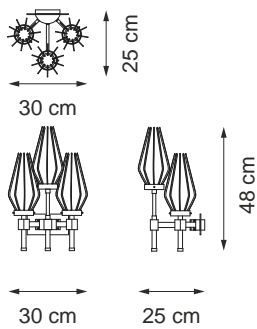

**Item D03**

16 lights chandelier (E14 40W max)

**Item D02**

12 lights chandelier (E14 40W max)

**Item D05**

3 lights wall lamp (E14 40W max)

**Item D06**

2 lights wall lamp (E14 40W max)