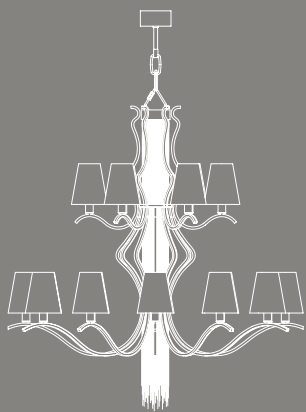

Item Sinuosa EX03
18 lights chandelier

160 cm

Ø 130 cm

EXTRA
ORDINARY