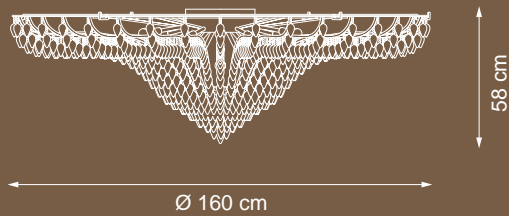

💡 E14 40W max

Finish: gold leaf

Accessories: clear & amber crystals

Reference Catalogue:
Baga Lovelylight

Item Ophelia EX04
24 lights ceiling lamp