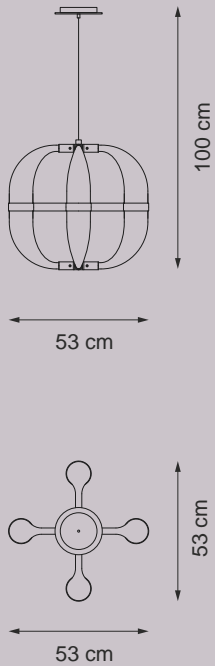

Satin & Clear  
Blown Glass

Polished Black  
Nickel Finish

Clear Blown Glass | Polished Nickel Finish

**Item CDF01**  
Led lights chandelier (88W max)

**Item CDF02**  
Led lights chandelier (44W max)

**Item CDF03**  
Led lights chandelier (88W max)