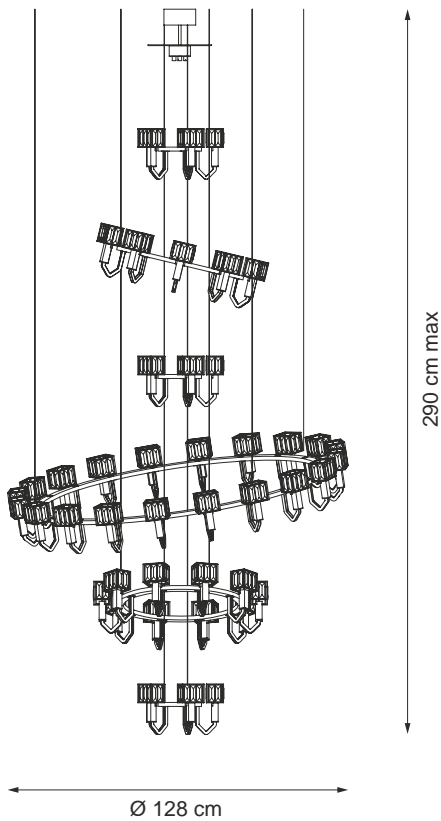

Item Angie EX01
55 lights chandelier

💡 E14 40W max

Finish: chrome

Lampshades: clear
crystals

Reference Catalogue:
Bespoke 02