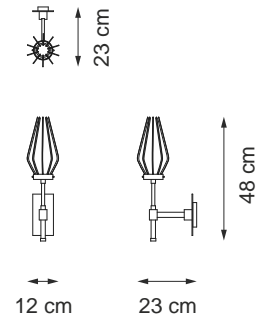

Item D09

1 light wall lamp (E14 40W max)

Item D08