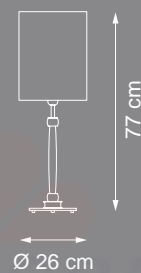

Finish: M19 & silver plated details

Accessories: clear crystals pearls

Lampshade: T16  
cat.C

Item Moulin Rouge EX12  
1 light table lamp

Item Moulin Rouge EX14  
1 light table lamp

💡 E14 40W max

Finish: gold leaf & gold plated details