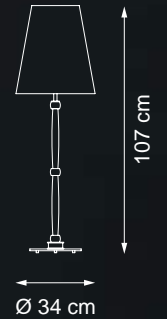

💡 E27 60W max

Finish: silver leaf & silver plated details

Accessories: clear crystals pearls

Lampshade: T16
cat.C

Reference Catalogue:
Me - The soul light

💡 E27 60W max

Finish: M19 & silver plated details

Accessories: clear crystals pearls

Lampshade: T16
cat.C