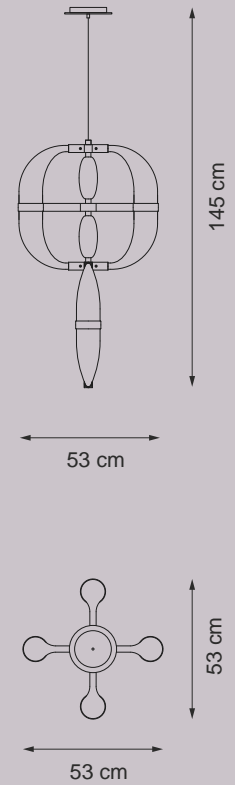

**Item CDF04**  
Led lights chandelier (176W max)

**Item CDF05**  
Led lights chandelier (220W max)