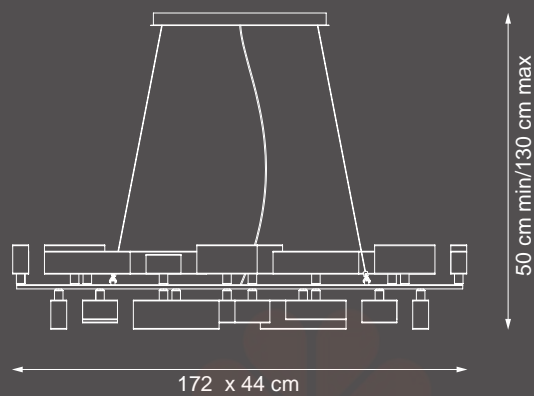

Item Tur EX03
26 lights chandelier