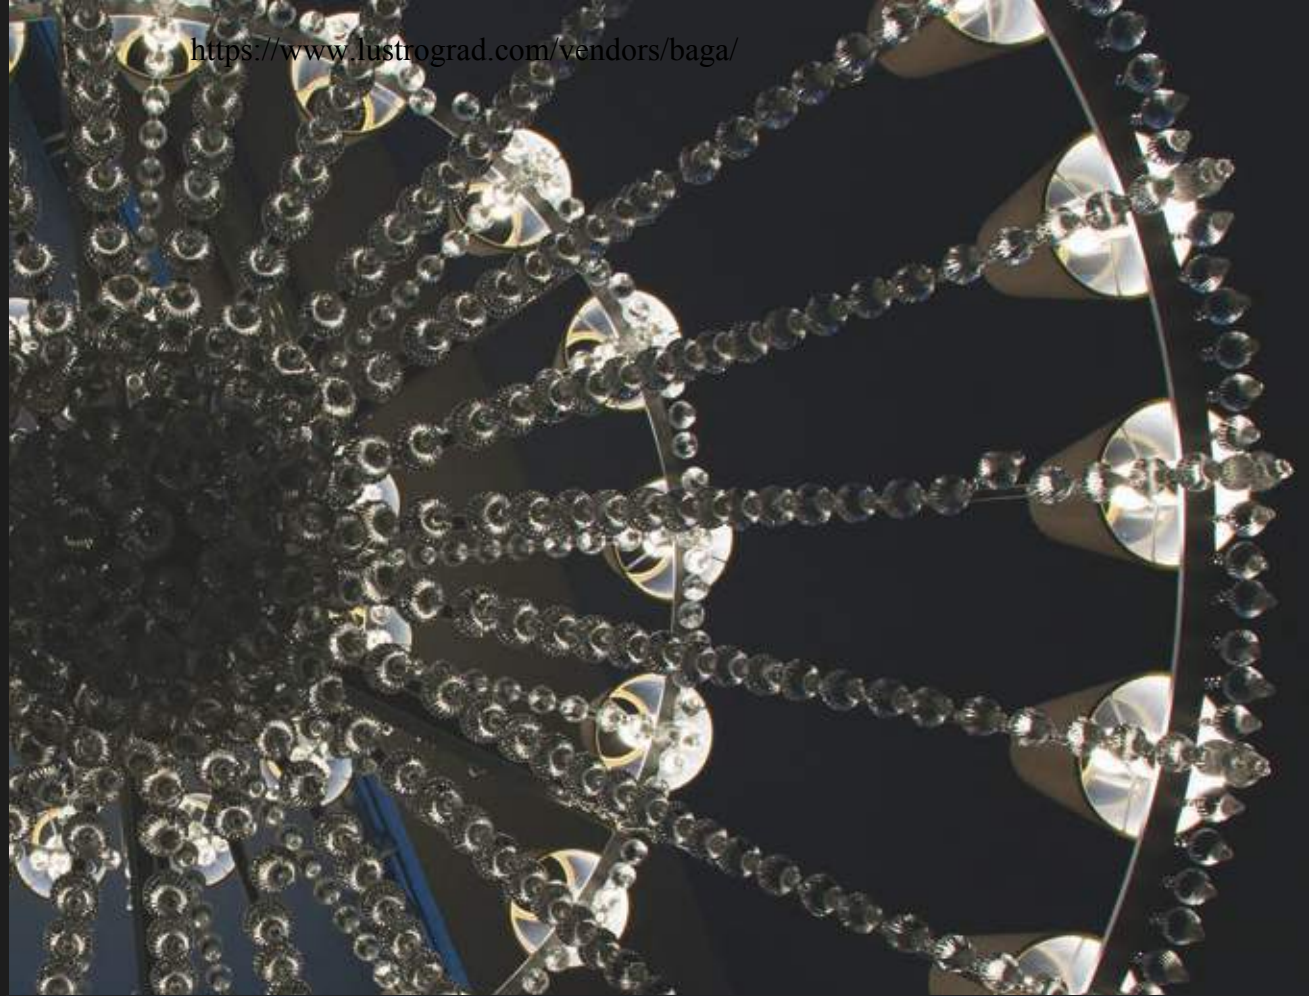

Accessories: clear & amber crystals

Lampshades: brown silk T18

Reference Catalogue:  
Baga Lovelylight

*custom lampshades*

Item Ophelia EX02  
54 lights chandelier

💡 E14 40W max

Finish: silver leaf & silver plated details