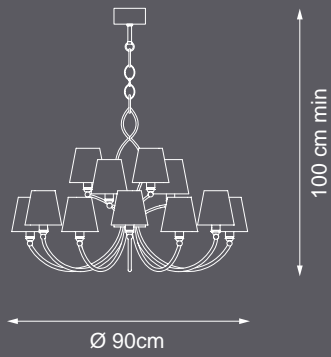

Item Moulin Rouge EX28
18 lights chandelier