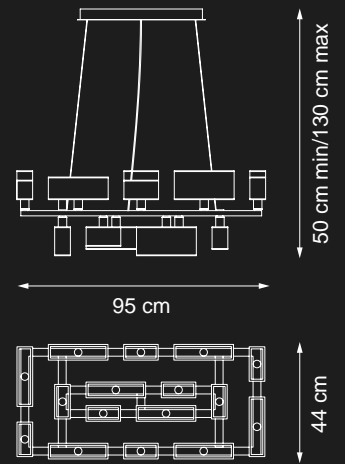

Item Tur EX05
16 lights chandelier (E14 40W max)