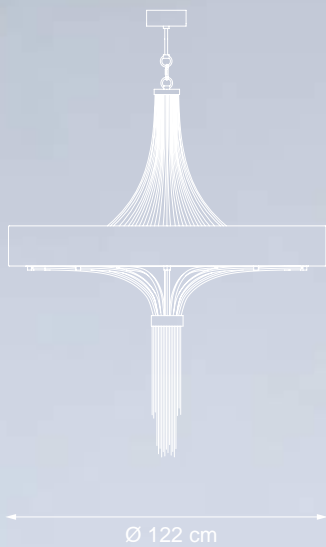

EXTRA  
ORDINARY

💡 E14 40W max

Finish: chrome

Lampshade:  
T17 cat.C

Accessories: white  
nickel

Reference Catalogue:  
Bespoke 01

Item Stravagante EX05  
9 lights chandelier

Item Stravagante EX04  
12 lights chandelier