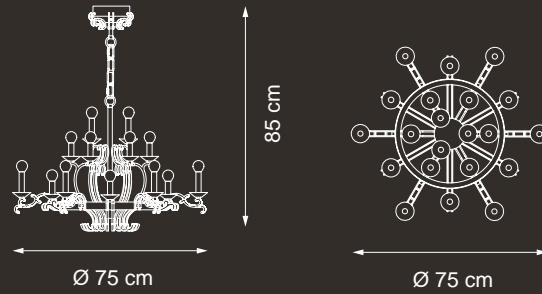

Item Morgana EX17 / 21 lights chandelier (E14 40W max)