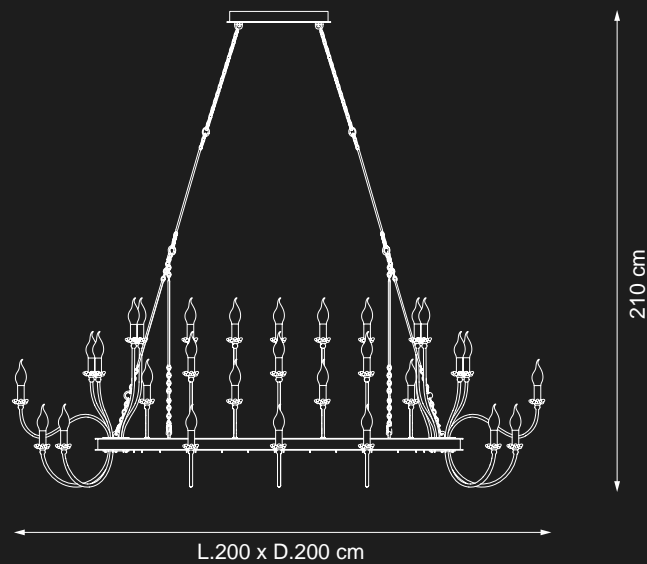

💡 E14 40W max

Finish: gold leaf & gold plated details

Accessories:
clear crystals nuggets
& pearls

Reference Catalogue:
Me - The soul light

Item Moulin Rouge EX22
74 lights chandelier