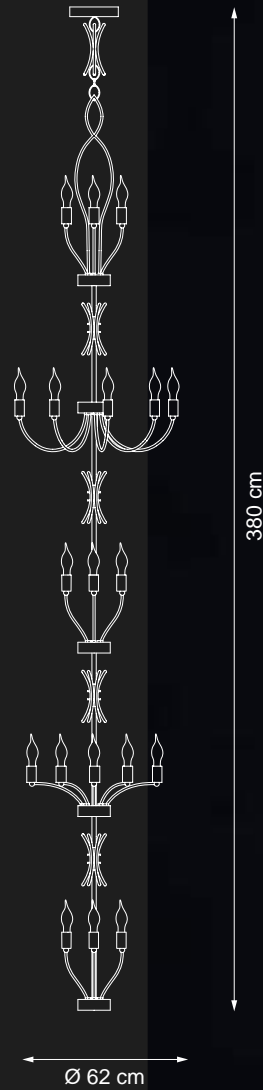

Accessories: black  
nickel

Reference Catalogue:  
Bespoke 01

Item Stravagante EX03  
18 lights chandelier

💡 E14 40W max

Finish: M18

Lampshade:  
T24 cat.C

Accessories: white  
nickel

Reference Catalogue:  
Bespoke 01

EXTRA  
ORDINARY

Item Moulin Rouge EX30  
25 lights chandelier

100 cm min

Ø 120cm

💡 E14 40W max

Finish: M19 & silver plated details

Accessories: clear crystals nuggets & pearls

Lampshades: T16 cat.C

Reference Catalogue:  
Me - The soul light

Item Moulin Rouge EX07  
28 lights chandelier

EXTRA  
ORDINARY

Item Moulin Rouge EX09  
36 lights chandelier

💡 E14 40W max

Finish: gold plated

Accessories: clear  
crystals nuggets &  
pearls

Reference Catalogue:  
Me - The soul light

Item Moulin Rouge EX24  
4 lights wall lamp

💡 E14 40W max

Finish: silver or gold plated

Accessories: clear crystals & pendants

Item Moulin Rouge EX23  
6 lights wall lamp