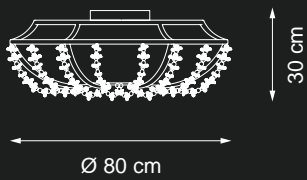

⦿ E14 40W max

Finish: silver leaf & silver plated details

Accessories: clear crystals & blown glass daisies

Reference Catalogue:
Baga Lovelylight