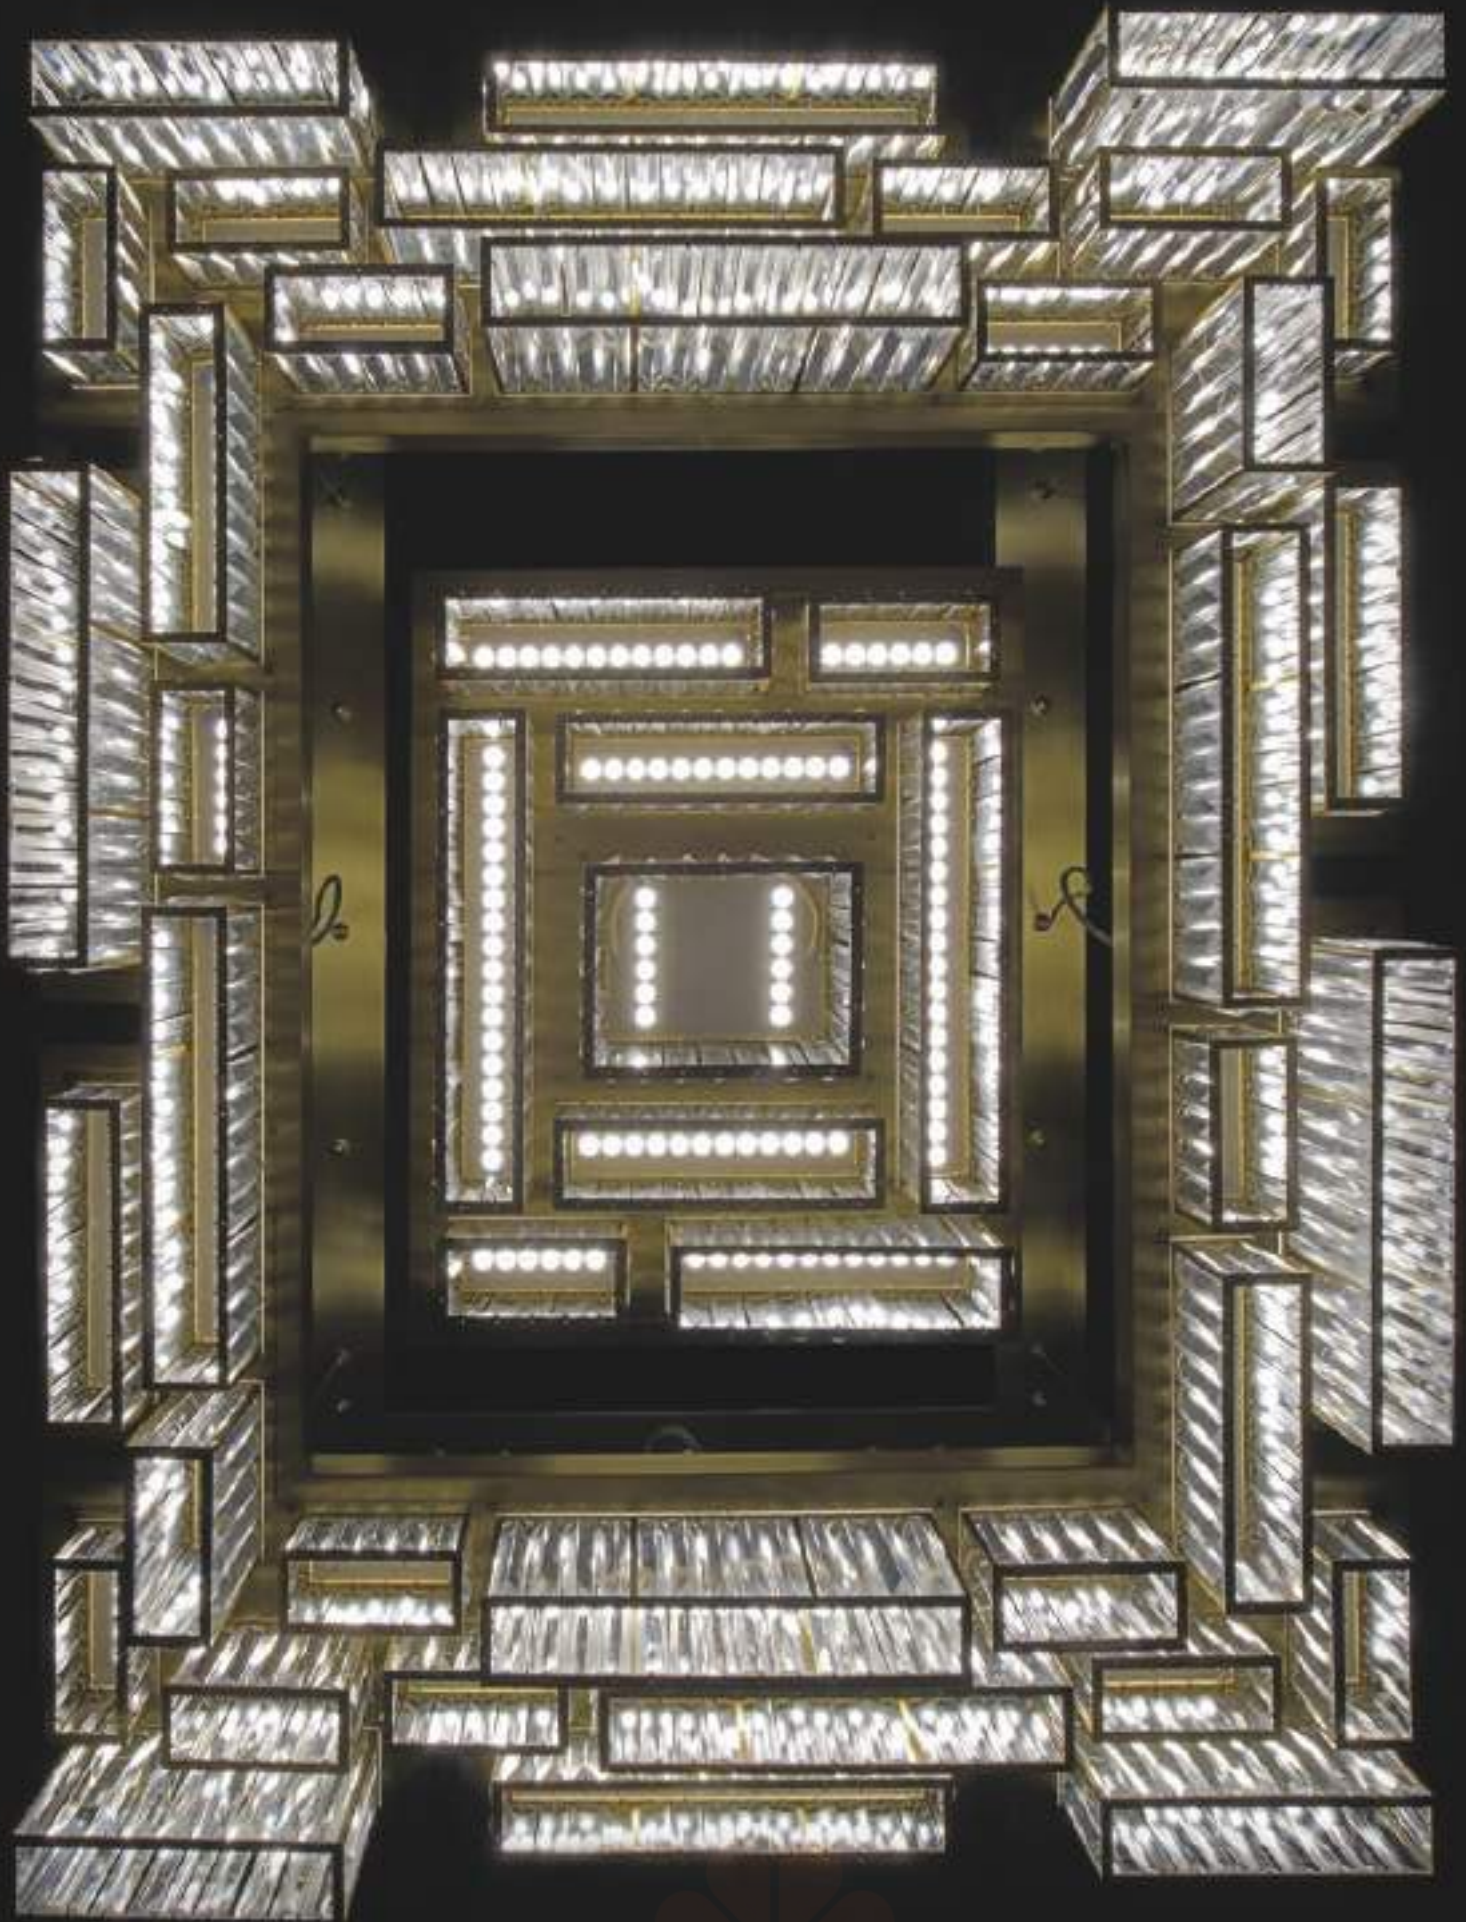

Reference Catalogue:  
Bespoke 02

Item Gisele EX10 \_G  
led chandelier

💡 Led stick 165W

Finish: gold plated

Lampshades: clear crystals

Reference Catalogue:  
Bespoke 02

💡 led stick 300W

Finish: satin brass