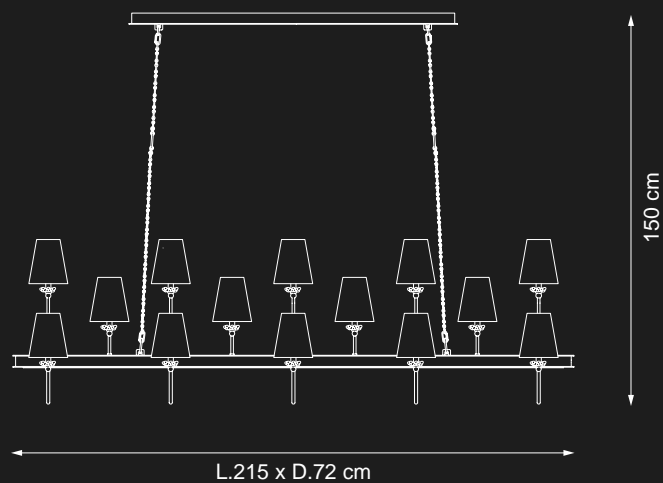

💡 E14 40W max

Finish: M19 & silver plated details

Accessories: clear crystals nuggets & pearls

Lampshades: T16 cat.C

Reference Catalogue:
Me - The soul light

Item Moulin Rouge EX07
28 lights chandelier