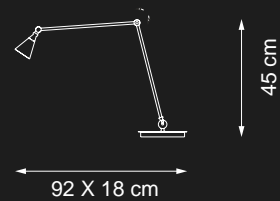

122 cm min

Ø 120 cm

💡 Led 7W

**Item 8000 EX01\_K**  
Finish: black ruthenium  
colour plated

**Item 8000 EX01\_S**  
Finish: silver plated

**Item 8000 EX01\_O**  
Finish: satin brass

**Item 8000 EX01**  
led table lamp