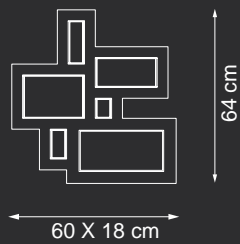

Item Gisele EX05_N
led wall lamp