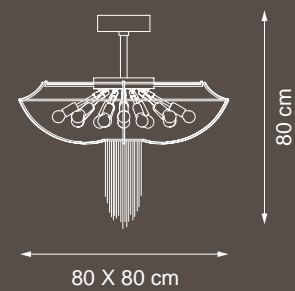

Item Burlesque EX06
20 lights ceiling lamp