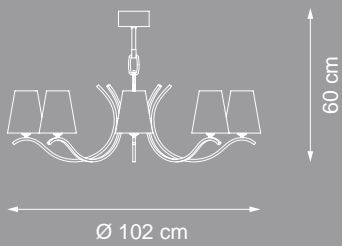

Item Sinuosa EX08
8 lights chandelier