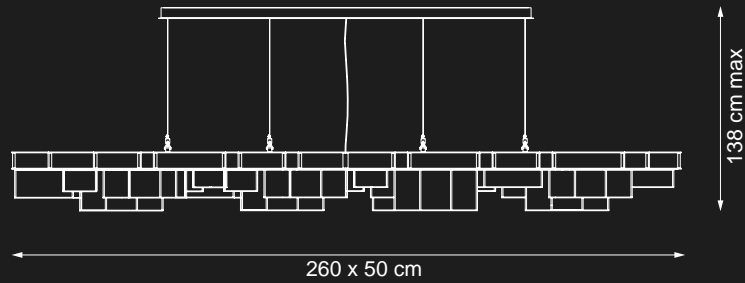

Lampshades: clear  
crystals

Reference Catalogue:  
Bespoke 02

💡 Led stick 300W

Finish: satin brass

Lampshades: clear crystals

Reference Catalogue:  
Bespoke 02

Item Gisele EX09\_O  
led chandelier

Item Gisele EX01\_O  
led chandelier