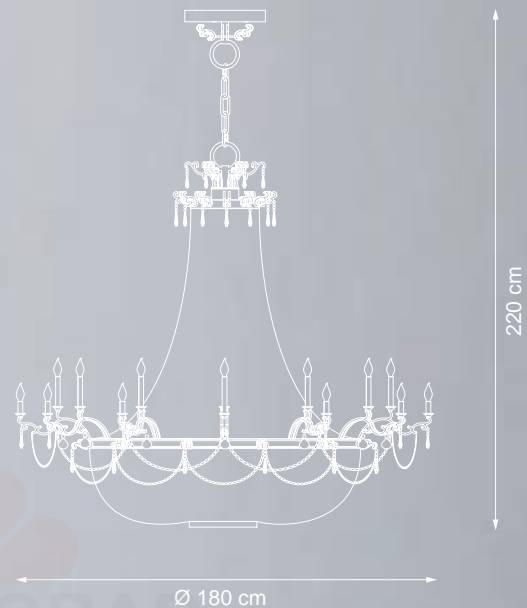

💡 E14 40W max

Finish: gold leaf & gold  
plated details

Accessories: clear  
crystals

Item Majestic EX04  
33 lights chandelier

💡 E14 40W max

Finish: gold leaf & gold plated details

Accessories: clear crystals