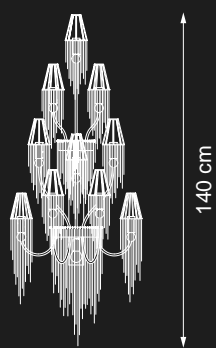

140 cm

53 x 30 cm

💡 E14 40W max

Finish: bronze

Lampshades and  
accessories: smoky &  
clear crystals

Reference Catalogue:  
Me - The soul light

EXTRA  
ORDINARY

EXTRA  
ORDINARY