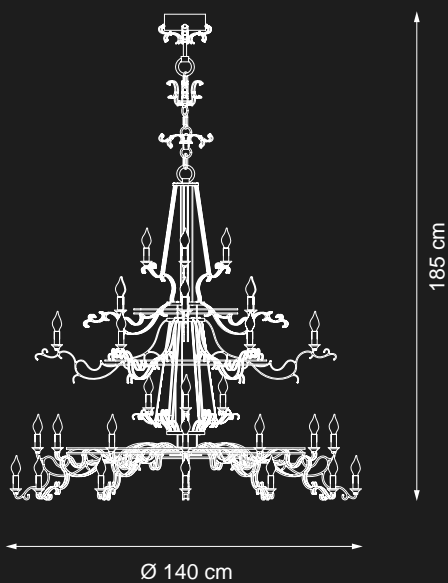

Ø 15 cm

💡 Led 7W  
Accessories:  
clear crystal  
nuggets

Item Morgana EX03  
45 lights chandelier

💡 E14 40W max

Finish: black ruthenium  
colour plated

Accessories: clear  
crystal nuggets

Reference Catalogue:  
Baga Lovelylight

Item Morgana EX04  
12 lights wall lamp

💡 E14 40W max

Finish: gold plated

Accessories: clear  
crystal nuggets

Lampshades: T24  
cat.C

Item Morgana EX1  
18 lights chandelier

290 cm

Ø 94 cm