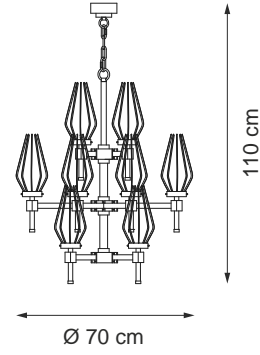

**Item D03**

16 lights chandelier (E14 40W max)

**Item D02**

12 lights chandelier (E14 40W max)

**Item D05**

3 lights wall lamp (E14 40W max)

**Item D06**

2 lights wall lamp (E14 40W max)