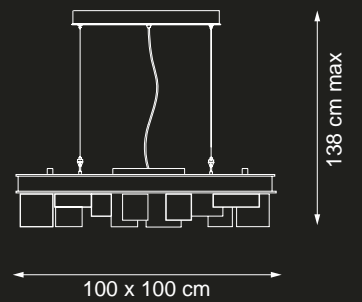

Reference Catalogue:  
Bespoke 02

Item Gisele EX10 \_G  
led chandelier

💡 Led stick 165W

Finish: gold plated

Lampshades: clear crystals

Reference Catalogue:  
Bespoke 02

💡 led stick 300W

Finish: satin brass