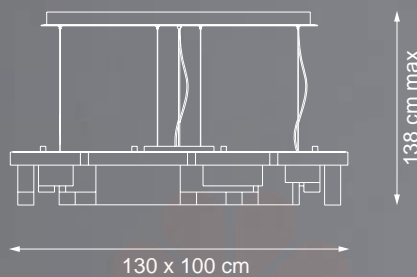

💡 led stick 300W

Finish: satin brass

Lampshades: clear crystals

Reference Catalogue:
Bespoke 02

Item Gisele EX02_O
led chandelier