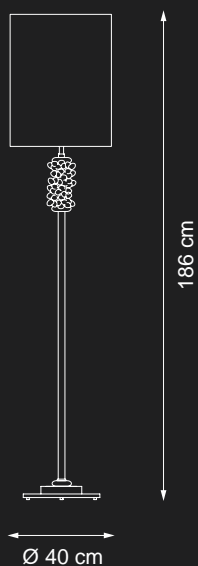

💡 E27 60W max

Item Morgana EX07
1 light floor lamp

Finish: gold leaf & gold plated details/
silver leaf & silver plated details/
black ruthenium colour plated & M22

Accessories: clear crystal nuggets

Lampshades: organza T03+T02

Reference Catalogue:
Baga Lovelylight