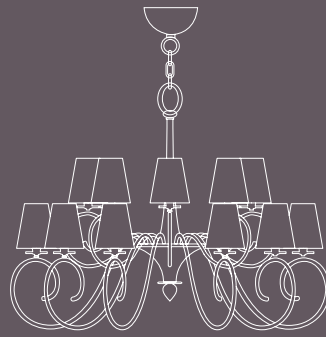

Accessories: clear  
crystals

Item 1184 EX03  
20 lights chandelier

💡 E14 40W max

Finish: M05 &  
ruthenium details

Lampshades: dove  
grey organza

Accessories: clear  
crystals

122 cm min

Ø 120 cm