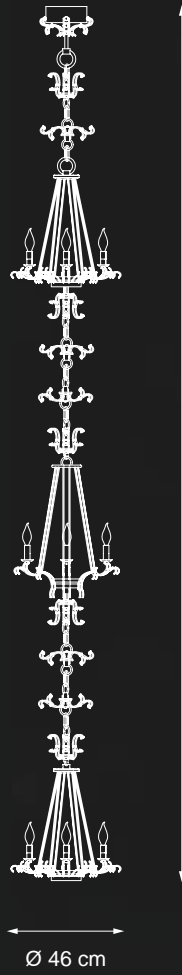

Item Morgana EX10
15 lights chandelier

💡 E14 40W max

Finish: gold plated

Accessories: clear
crystal nuggets

Reference Catalogue:
Baga Lovelylight

EXTRA
ORDINARY