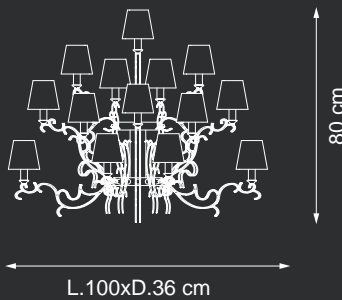

💡 E14 40W max

Finish: silver leaf & silver plated details

Accessories: clear crystal nuggets

Lampshades: organza T03+T02 cat.A

Reference Catalogue: Baga Lovelylight

Item Morgana EX06  
14 lights wall lamp

💡 E14 40W max