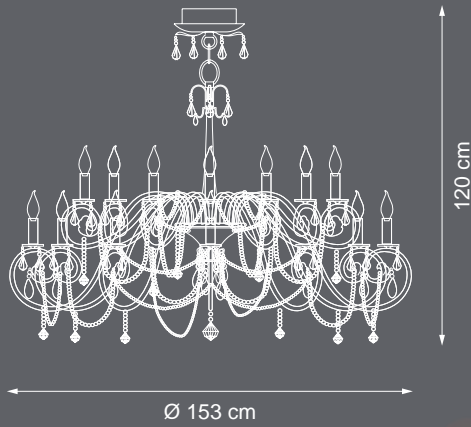

EXTRA
ORDINARY

Item 1181 EX04
24 lights chandelier