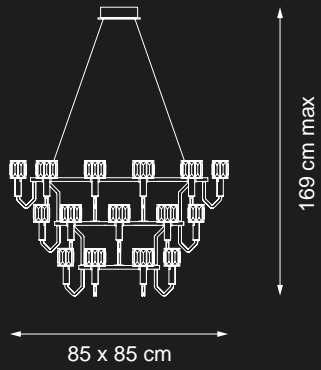

Item Angie EX02
36 lights chandelier