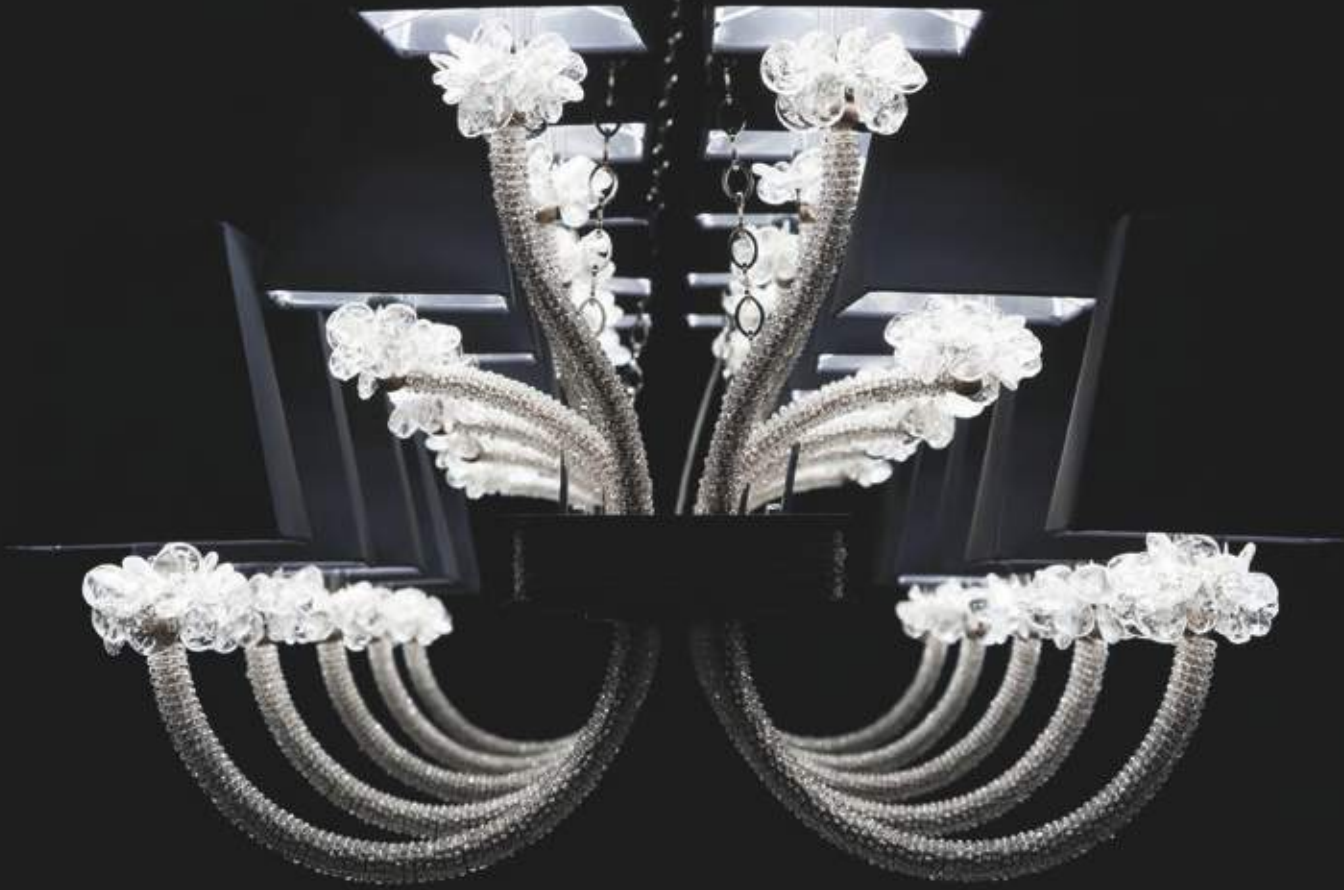

EXTRA  
ORDINARY

Item Moulin Rouge EX30  
25 lights chandelier

100 cm min

Ø 120cm

💡 E14 40W max

Finish: M19 & silver plated details

Accessories: clear crystals nuggets & pearls

Lampshades: T16 cat.C