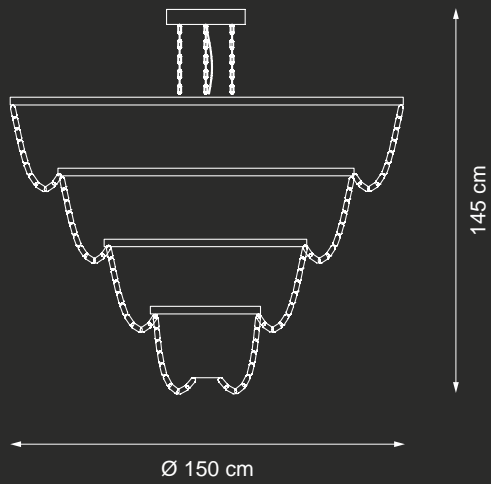

Item Eva EX03
24 lights chandelier