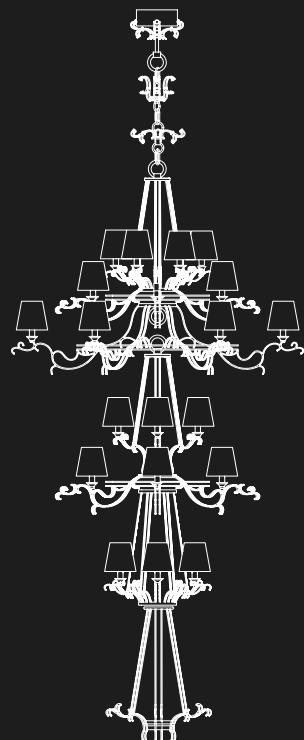

Item Morgana EX09  
12 lights wall lamp

EXTRA  
ORDINARY

Item Morgana EX12  
34 lights chandelier

280 cm

Ø 120 cm

💡 E14 40W max

Finish: gold leaf & gold plated details

Accessories: clear crystal nuggets