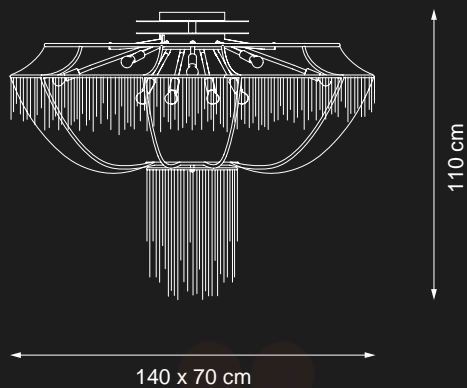

💡 E14 40W max

Finish: gold leaf & gold plated details

Accessories: clear crystals & blown glass daisies

Reference Catalogue:
Baga Lovelylight

Item Margherita EX07
16 lights ceiling lamp