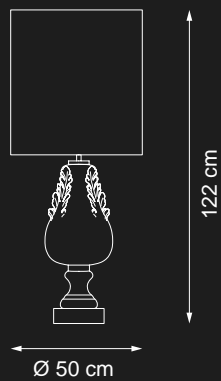

Reference Catalogue:
Baga XXI Century

💡 E27 60W max

Ceramic finish: copper
& chrome

Lampshades: hazel &
black cotton ribbon,
brown leather ribbon