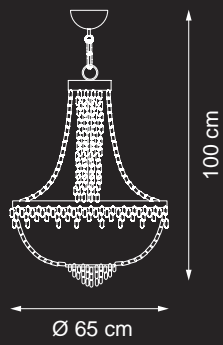

Accessories: clear crystal chains

Reference Catalogue:  
Baga Lovelylight

Item Eva EX02  
5 lights chandelier

💡 E14 40W max

Finish: gold leaf

Accessories: clear  
crystals chains

Reference Catalogue:  
Baga Lovelylight