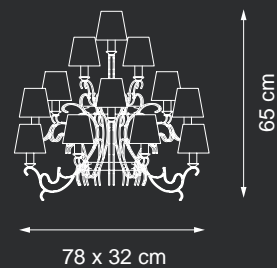

💡 E14 40W max

Finish: gold leaf & gold plated details

Accessories: clear crystal nuggets

Lampshades: goffered organza T02

Reference Catalogue:
Baga Lovelylight

Item Morgana EX09
12 lights wall lamp