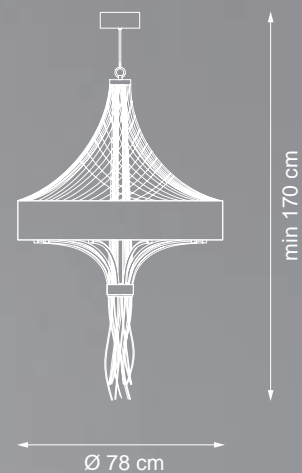

EXTRA  
ORDINARY

💡 E14 40W max

Finish: chrome

Lampshade:  
T17 cat.C

Accessories: white  
nickel

Reference Catalogue:  
Bespoke 01

Item Stravagante EX05  
9 lights chandelier

Item Stravagante EX04  
12 lights chandelier