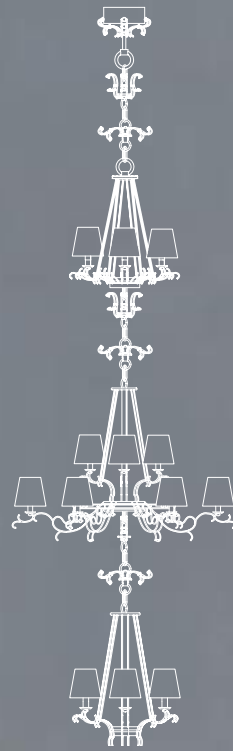

Item Morgana EX04  
12 lights wall lamp

💡 E14 40W max

Finish: gold plated

Accessories: clear  
crystal nuggets

Lampshades: T24  
cat.C

Item Morgana EX1  
18 lights chandelier

290 cm

Ø 94 cm