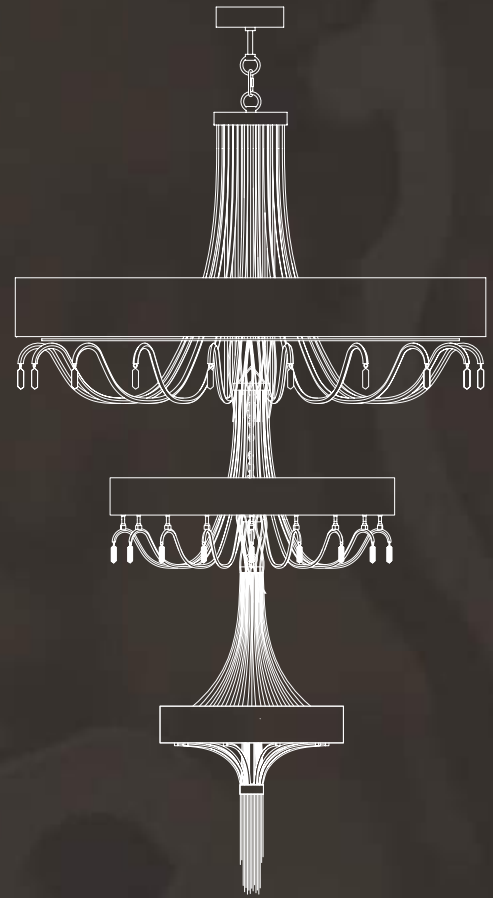

Item Stravagante EX01
51 lights chandelier