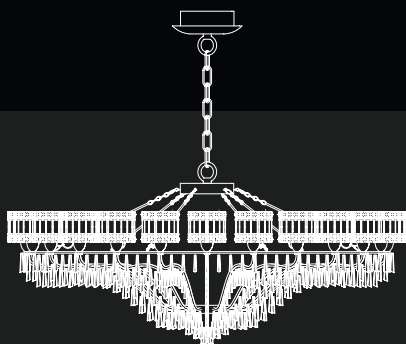

*EXTRA  
ORDINARY* *custom luxury*

LUSTRO

<https://www.lustrograd.com/vendors/baga/>

PATRIZIAGARGANTI  
Firenze

EXTRA  
ORDINARY

OPHELIA

EXTRA  
ORDINARY

Item Ophelia EX06  
24 lights chandelier