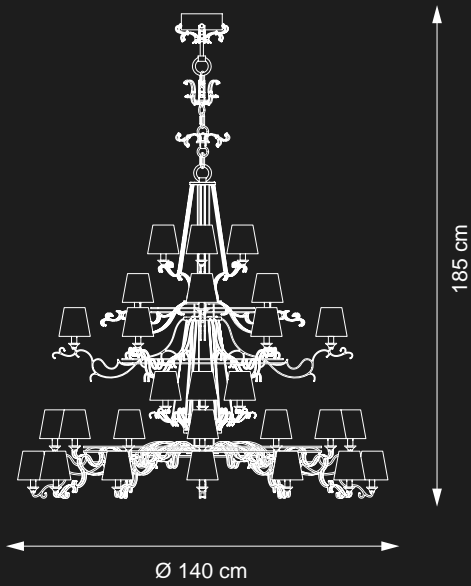

Item Morgana EX14
45 lights chandelier