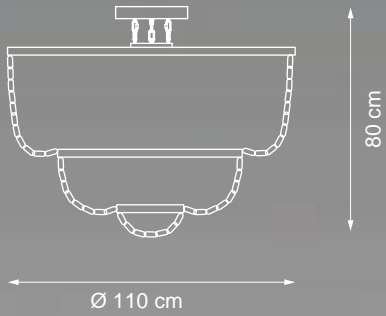

Item Eva EX04
18 lights chandelier

💡 E14 40W max

Finish: silver leaf

Accessories: black &
smoky crystal chains

Reference Catalogue:
Baga Lovelylight