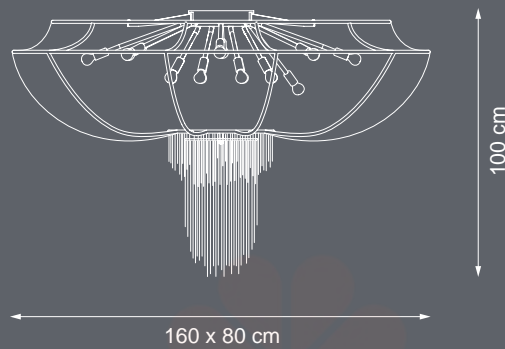

EXTRA
ORDINARY

Item Burlesque EX08
16 lights ceiling lamp