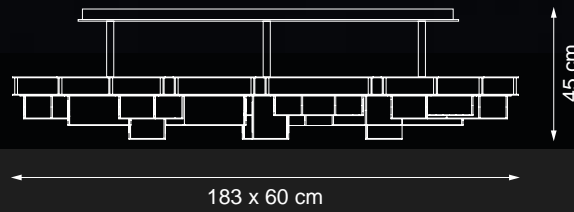

Reference Catalogue:  
Bespoke 02

Item Gisele EX14\_K  
led ceiling lamp

💡 Led stick 15W

Finish: black ruthenium  
colour plated

Lampshades: clear  
crystals

Item Gisele EX15\_K  
led wall lamp

Reference Catalogue:  
Bespoke 02