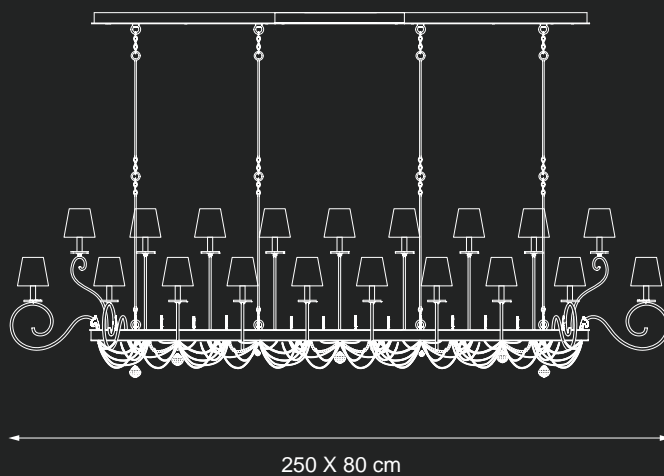

Item 1181 EX01
36 lights chandelier

💡 E14 40W max

Finish: gold leaf & gold plated details

Lampshades: black leather

Accessories: clear crystals

Reference Catalogue:
Baga Contemporary