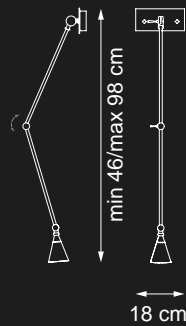

💡 Led 7W

Item 8001 EX01
led wall lamp

Item 8001 EX01_K
Finish: black ruthenium
colour plated

Item 8001 EX01_S
Finish: silver plated

Item 8001 EX01_O
Finish: satin brass