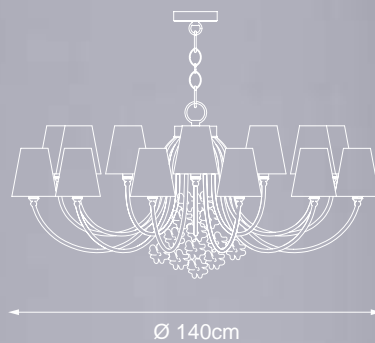

Item Moulin Rouge EX27
25 lights chandelier

💡 E14 40W max

Finish: gold leaf & gold plated details

Accessories: clear crystals nuggets & pearls

Lampshades: goffered silk T18 cat. C

100 cm min

Ø 140cm

Reference Catalogue:
Me - The soul light