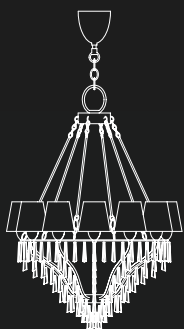

124 cm

💡 E14 40W max

Finish: burnished bronze

Accessories: clear crystals

Lampshades: clear crystals

Ø 150 cm

Item Ophelia EX08  
12 lights chandelier

120 cm