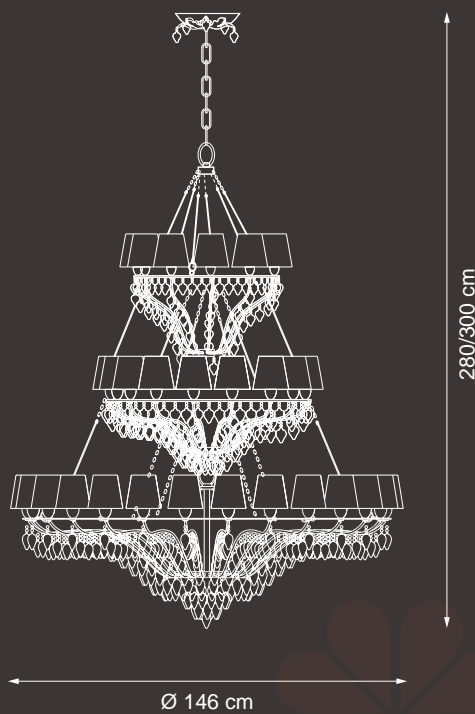

custom lampshades