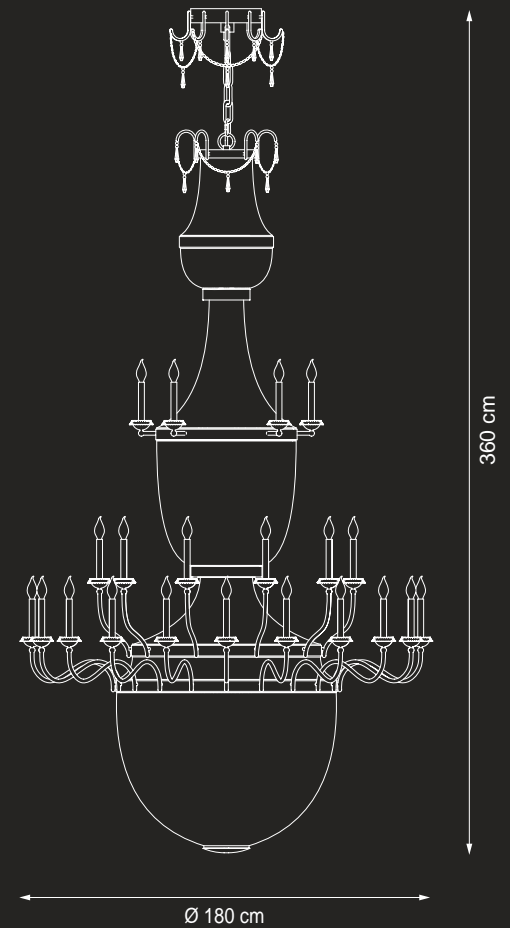

122 cm min

Ø 120 cm

💡 Led 7W

**Item 8000 EX01\_K**  
Finish: black ruthenium  
colour plated

**Item 8000 EX01\_S**  
Finish: silver plated

**Item 8000 EX01\_O**  
Finish: satin brass

**Item 8000 EX01**  
led table lamp

94 cm

51 X 51 cm

💡 E27 60W max

Ceramic finish: gold  
plated

Lampshades: ivory  
green & gold cotton  
ribbon

106 cm

Ø 50 cm

Item CM700 EX01  
2 lights table lamp

Reference Catalogue:  
Baga XXI Century

💡 E27 60W max

Ceramic finish: copper  
& chrome

Lampshades: hazel &  
black cotton ribbon,  
brown leather ribbon

EXTRA  
ORDINARY

EXTRA  
ORDINARY

Item Majestic EX02  
75 lights chandelier

💡 E14 40W max

Finish: gold leaf & gold  
plated details

Accessories: clear  
crystals

Item Majestic EX04  
33 lights chandelier

💡 E14 40W max

Finish: gold leaf & gold plated details

Accessories: clear crystals