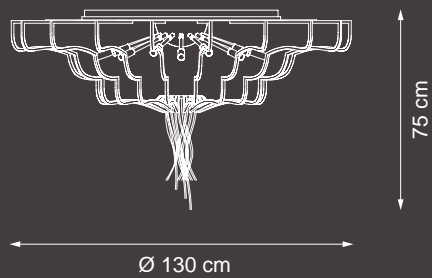

💡 G9 40W max

Finish: M19

Accessories: gold & natural brass

Reference Catalogue:
Bespoke 01

Item Ricercata EX01
16 lights ceiling lamp