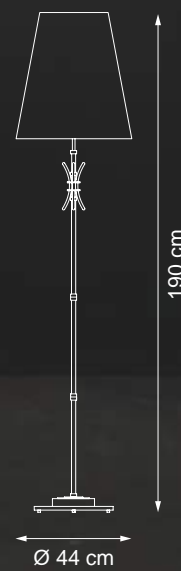

Reference Catalogue:  
Me - The soul light

Item Moulin Rouge EX18  
6 lights floor lamp

💡 E14 40W max

Finish: M22 & silver plated details

Accessories: clear crystals pearls

Lampshade: T13 cat. C

Item Moulin Rouge EX13  
1 light floor lamp