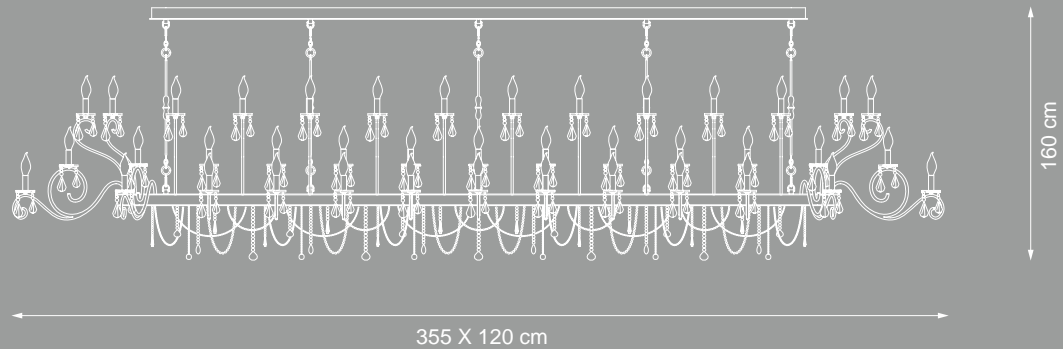

💡 E14 40W max

Finish: gold leaf & gold plated details

Accessories: clear crystals

Reference Catalogue:
Baga Contemporary

Item 1181 EX03
78 lights chandelier