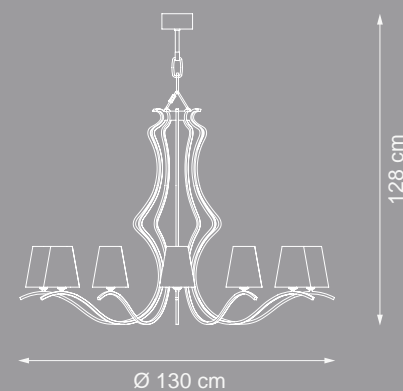

Item Sinuosa EX05
12 lights chandelier