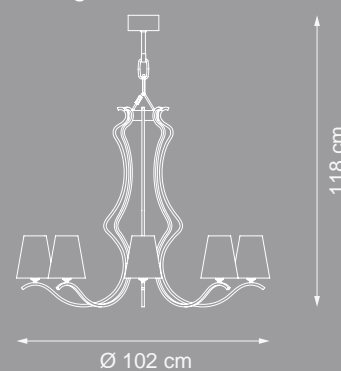

Item Sinuosa EX06
8 lights chandelier