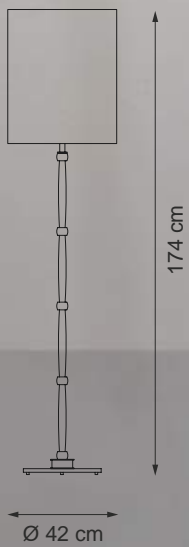

💡 E27 60W max

Finish: M20 & gold plated details

Accessories: clear crystals pearls

Lampshade: T03+T02 cat. A

Item Moulin Rouge EX16  
3 lights floor lamp

💡 E14 40W max

Finish: gold leaf & gold plated details