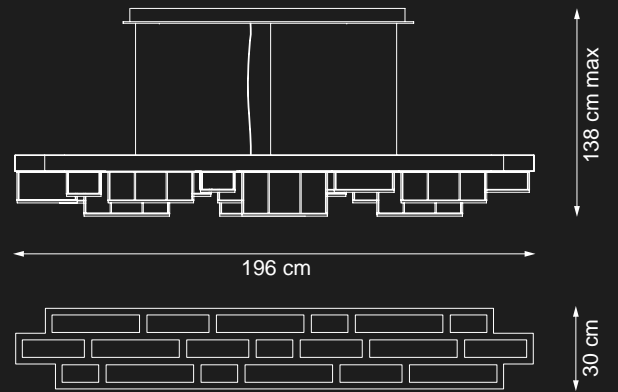

Lampshades: clear  
crystals

MORE SIZES AVAILABLE

Item Gisele EX07  
Led chandelier (led stick 265W)

Item Gisele EX08  
Led chandelier (led stick 120W)

Item Gisele EX11  
Led chandelier (led stick 50W)

MORE SIZES AVAILABLE