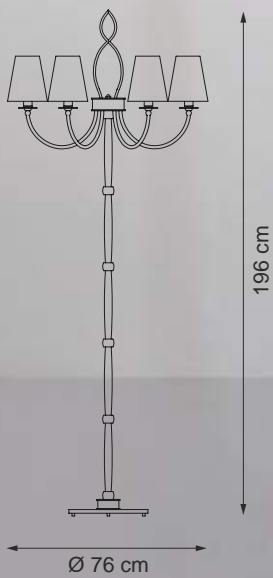

Item Moulin Rouge EX18
6 lights floor lamp

💡 E14 40W max

Finish: M22 & silver plated details

Accessories: clear crystals pearls

Lampshade: T13 cat. C