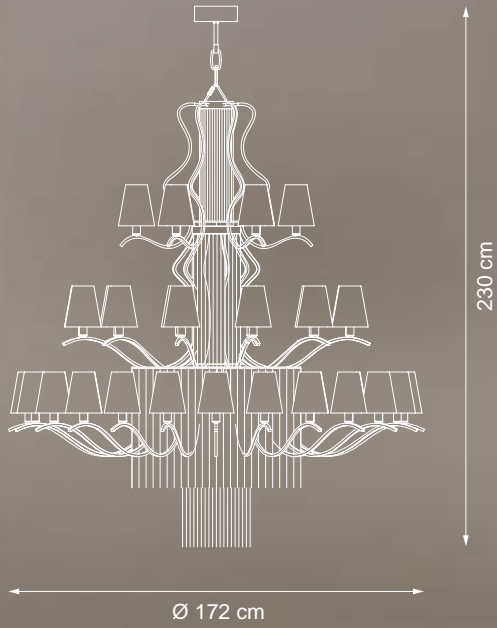

Accessories: white  
nickel

Reference Catalogue:  
Bespoke 01

Item Sinuosa EX10  
8 lights chandelier

💡 E14 40W max

Finish: polished nickel

Lampshades: white string

Reference Catalogue:  
Bespoke 01

Item Sinuosa EX01  
42 lights chandelier