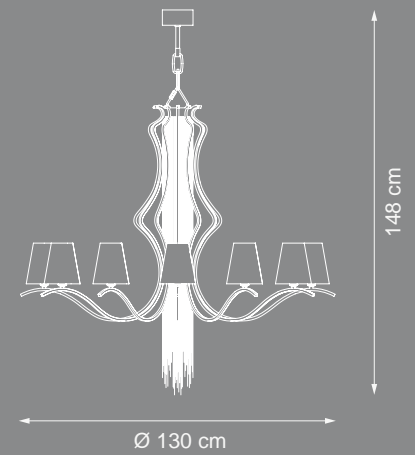

Item Sinuosa EX09
12 lights chandelier

💡 E14 40W max

Finish: M23

Lampshades: organza
T03+T02

Accessories: white
nickel

Reference Catalogue:
Bespoke 01