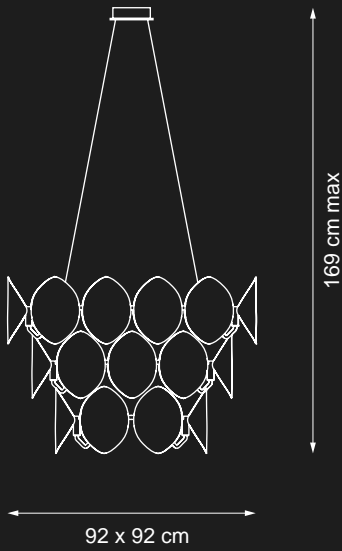

Item Holly EX01
36 lights chandelier