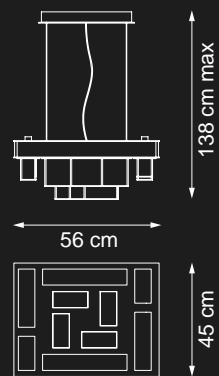

Lampshades: clear  
crystals

MORE SIZES AVAILABLE

Item Gisele EX07  
Led chandelier (led stick 265W)

Item Gisele EX08  
Led chandelier (led stick 120W)

Item Gisele EX11  
Led chandelier (led stick 50W)

MORE SIZES AVAILABLE