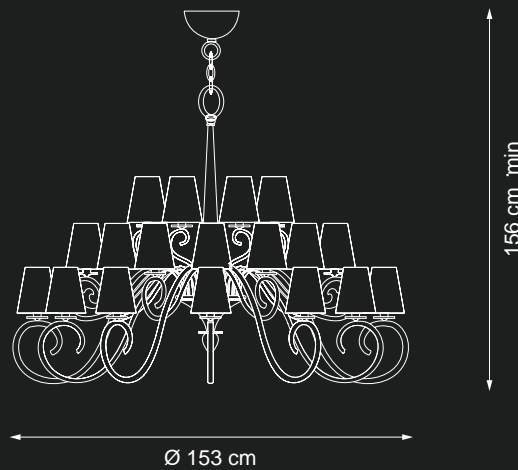

Item 1180 EX02
30 lights chandelier