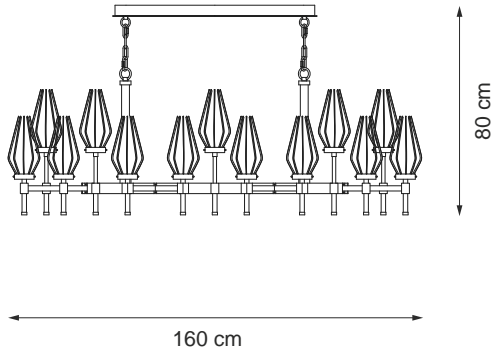

24 lights chandelier (E14 40W max)

Item D01