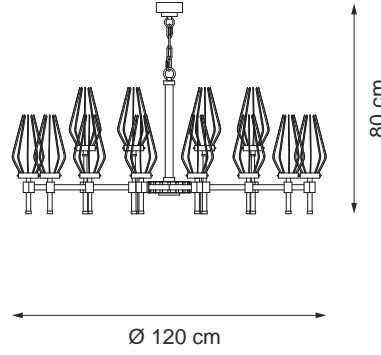

**Item D03**

16 lights chandelier (E14 40W max)

**Item D02**

12 lights chandelier (E14 40W max)

**Item D05**

3 lights wall lamp (E14 40W max)

**Item D06**

2 lights wall lamp (E14 40W max)