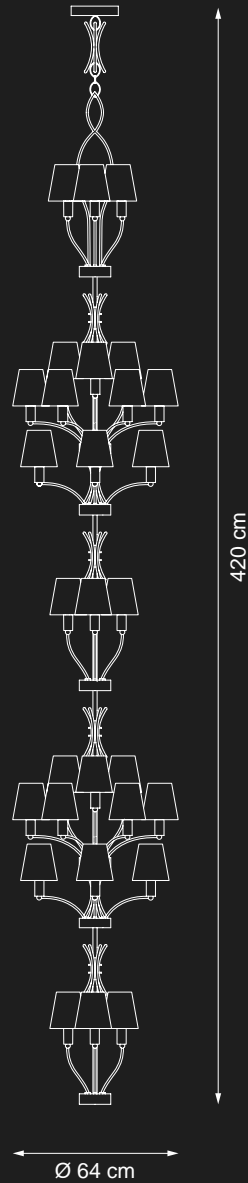

EXTRA
ORDINARY

Item Moulin Rouge EX08
48 lights chandelier

💡 E14 40W max

Finish: M05 & black
ruthenium, silver
plated details

Accessories: clear
crystals nuggets &
pearls

Lampshades: dove
grey organza

Reference Catalogue:
Me - The soul light