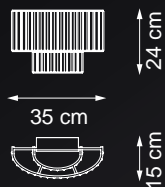

💡 Led stick 15W

Finish: black ruthenium
colour plated

Lampshades: clear
crystals

Item Gisele EX15_K
led wall lamp

Reference Catalogue:
Bespoke 02