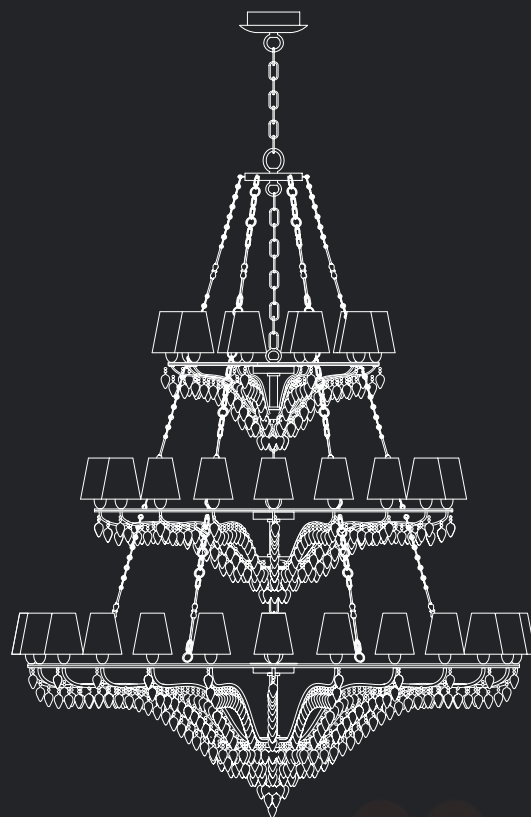

330 cm

Ø 200 cm