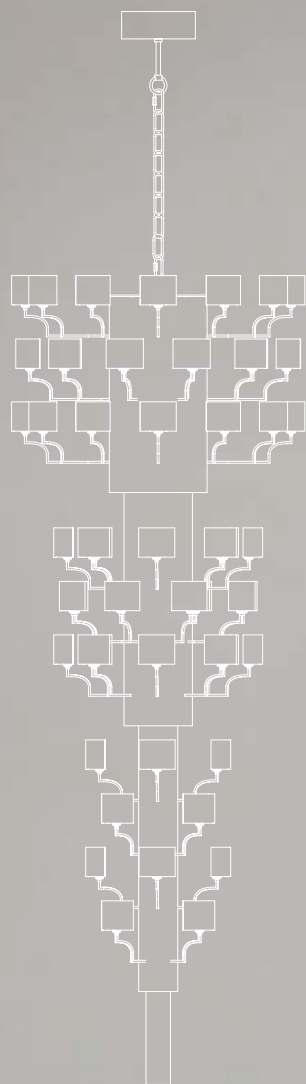

EXTRA  
ORDINARY

LUSTROGRAD

*EXTRA  
ORDINARY* *custom luxury*

<https://www.lustrograd.com/vendors/baga/>

PATRIZIAGARGANTI  
Firenze

EXTRA  
ORDINARY

ECCENTRICA

Item Eccentrica EX03  
76 lights chandelier

410 cm

Ø 120 cm

💡 E14 40W max

Finish: polished gold leaf

Lampshades: T20 cat.C

Accessories: clear crystals

Reference Catalogue:  
Bespoke 01

Item Eccentrica EX01  
56 lights chandelier

💡 E14 40W max

Finish: M16

Lampshades: T24 cat.C

Accessories: white &  
black nickel

Reference Catalogue:  
Bespoke 01

Item Eccentrica EX02  
76 lights chandelier

410 cm

Ø 120 cm