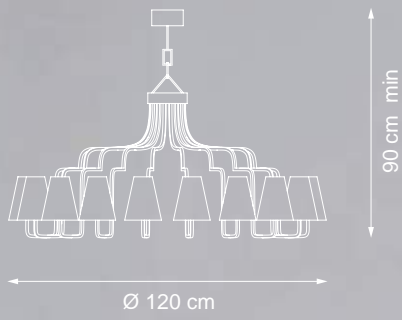

Item Ricercata EX02
18 lights chandelier