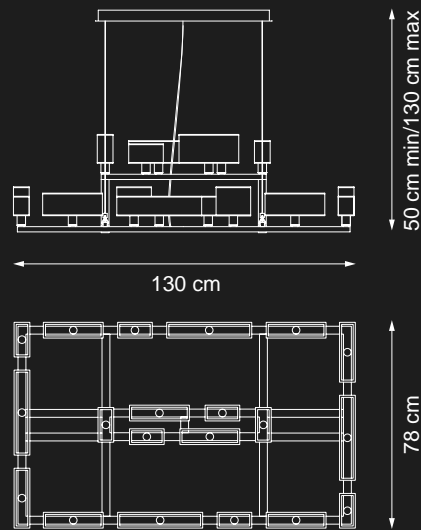

Item Tur EX04
20 lights chandelier (E14 40W max)