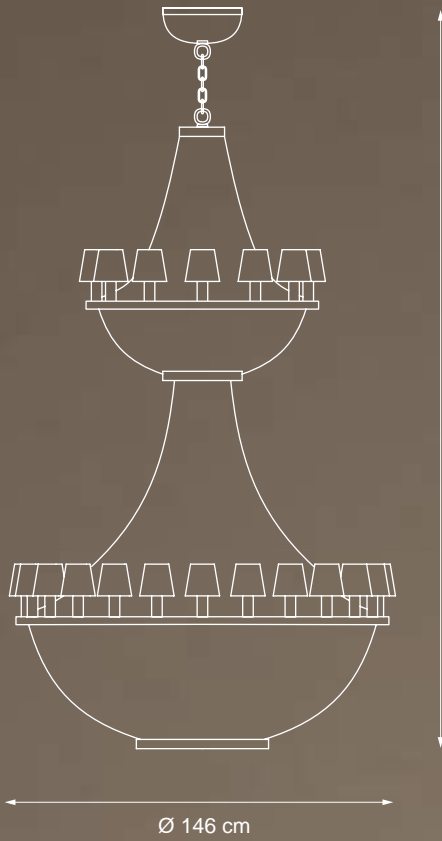

Item Margherita EX01  
30 lights chandelier

💡 E14 40W max

Finish: silver leaf &  
silver plated details

Accessories: clear  
crystals & blown glass  
daisies

Reference Catalogue:  
Baga Lovelylight

Item Margherita EX02  
54 lights chandelier