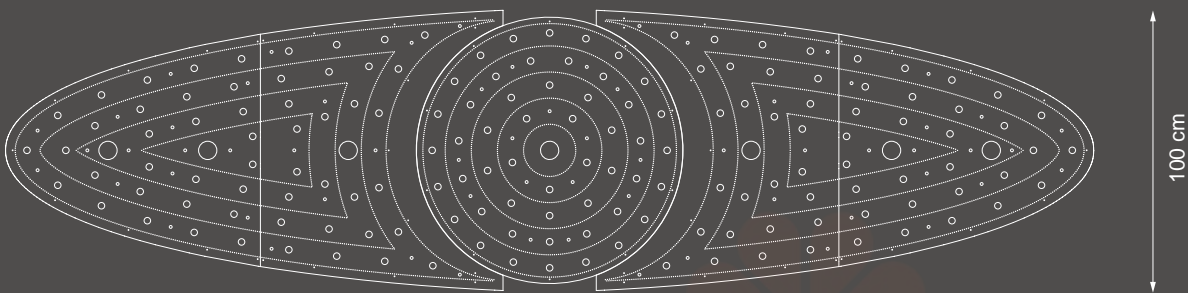

7 x 5W spotlights
158 x 1,2W point lights

Accessories: clear crystals