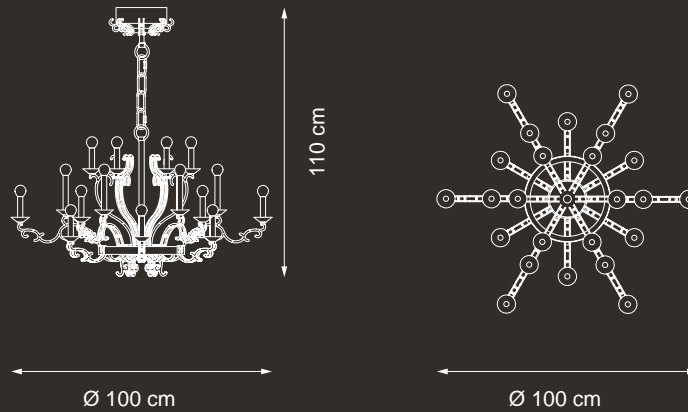

Item Morgana EX16 / 24 lights chandelier (E14 40W max)