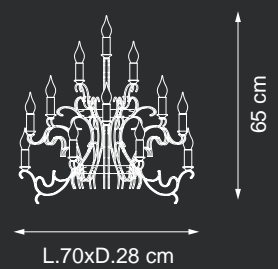

Item Morgana EX04  
12 lights wall lamp

💡 E14 40W max

Finish: gold plated

Accessories: clear  
crystal nuggets

Lampshades: T24  
cat.C

Item Morgana EX1  
18 lights chandelier

290 cm

Ø 94 cm