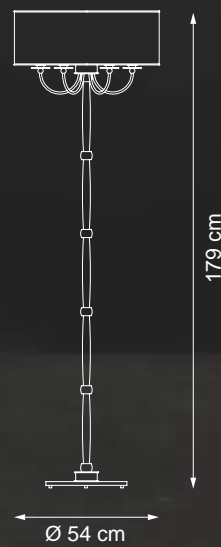

Item Moulin Rouge EX17
6 lights floor lamp