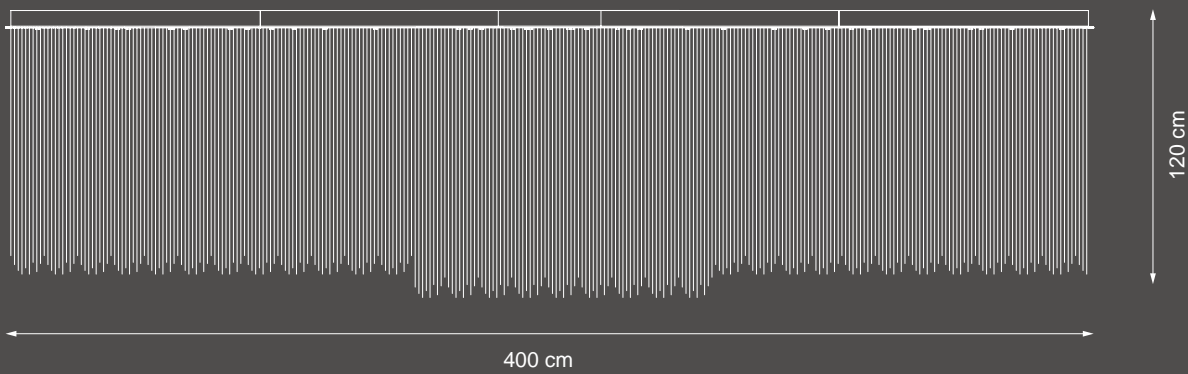

7 x 5W spotlights
158 x 1,2W point lights

Accessories: clear crystals