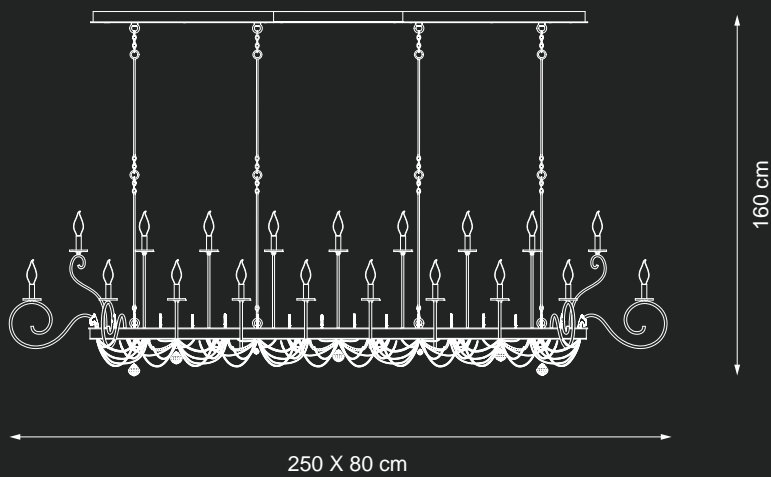

Item 1181 EX02
36 lights chandelier

💡 E14 40W max

Finish: gold leaf & gold
plated details

Accessories: clear
crystals

Reference Catalogue:
Baga Contemporary