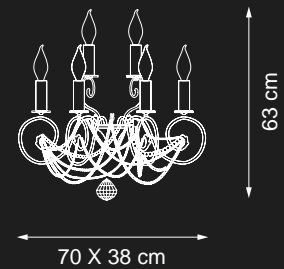

Item 1189 EX02
6 lights wall lamp