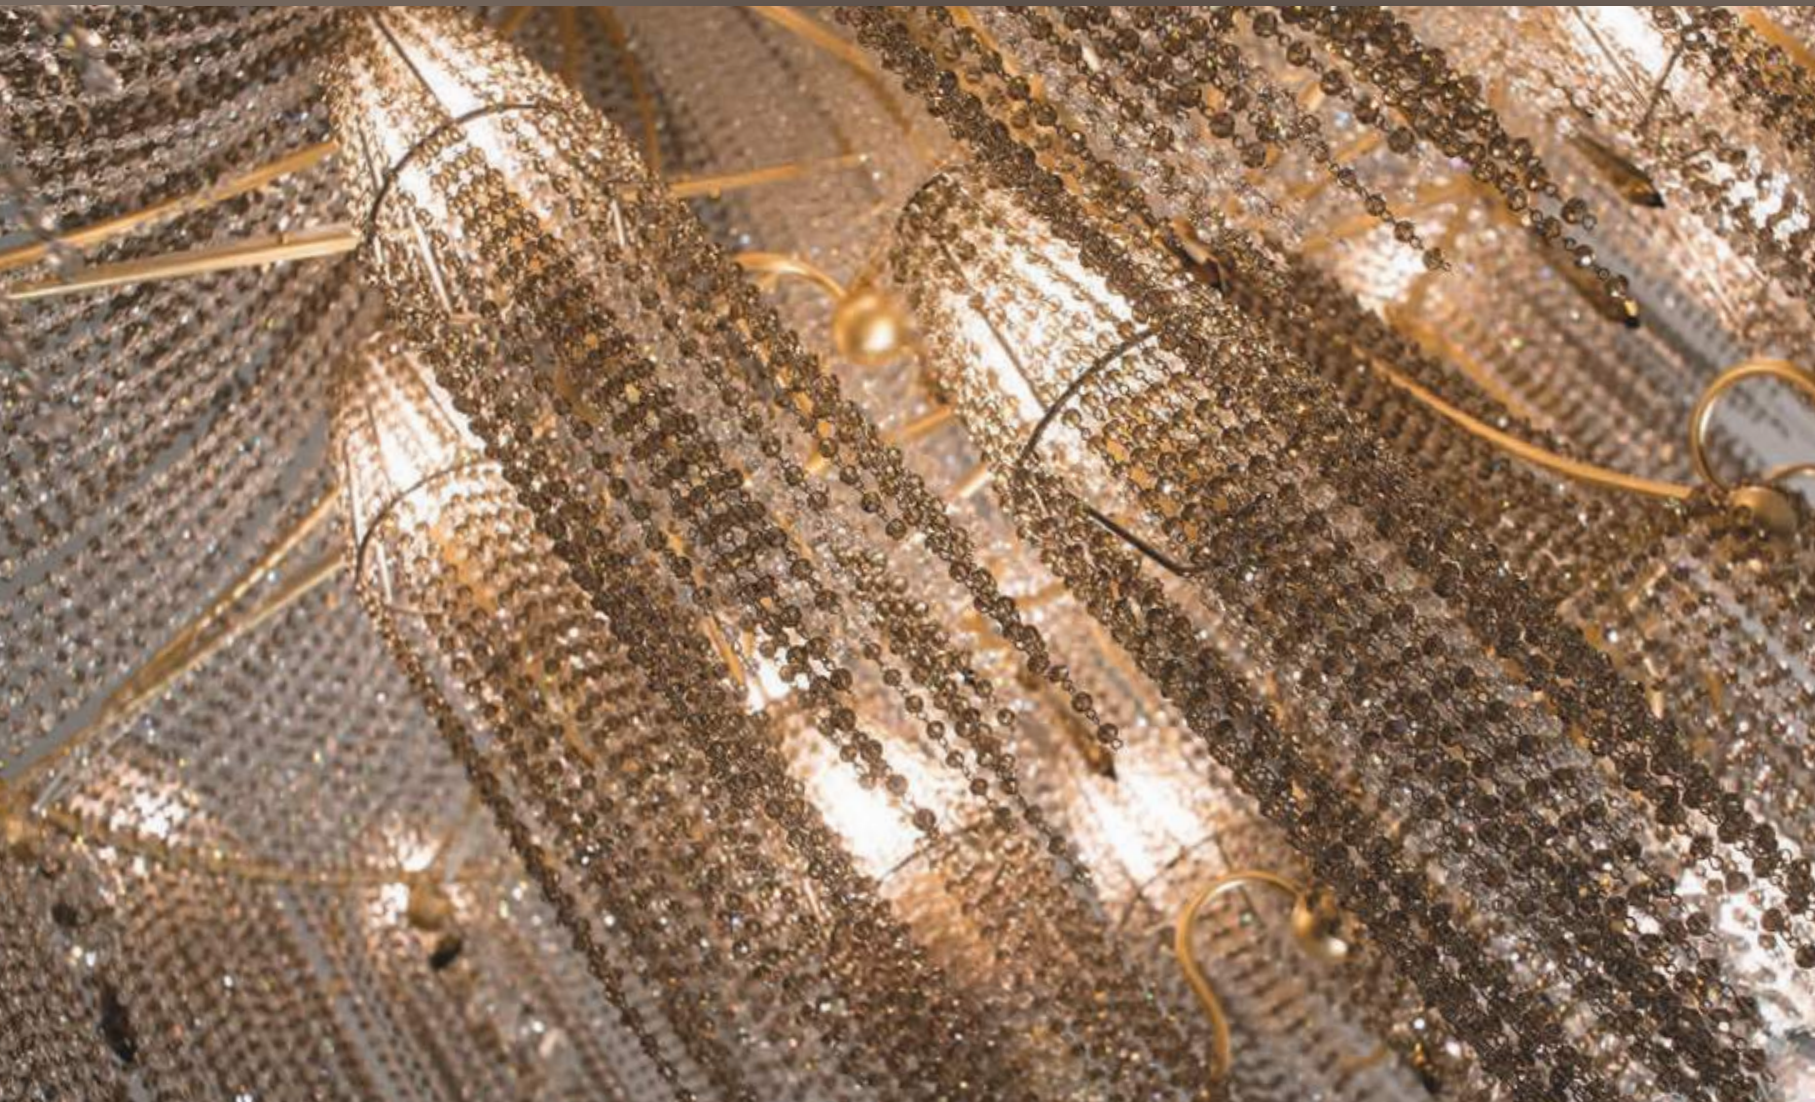

💡 E14 40W max

Finish: gold leaf

Lampshades and accessories:
smoky & clear crystals

Reference Catalogue:
Me - The soul light

EXTRA
ORDINARY