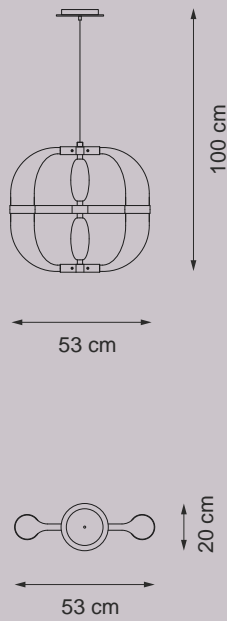

Satin & Clear  
Blown Glass

Polished Black  
Nickel Finish

Clear Blown Glass | Polished Nickel Finish

**Item CDF01**  
Led lights chandelier (88W max)

**Item CDF02**  
Led lights chandelier (44W max)

**Item CDF03**  
Led lights chandelier (88W max)