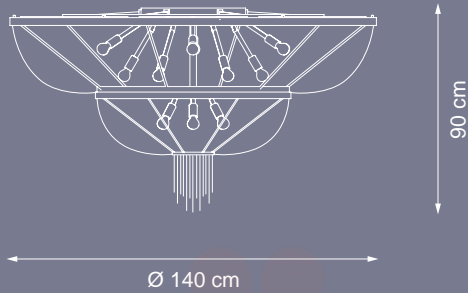

EXTRA
ORDINARY

Item 3156 EX02
18 lights ceiling lamp