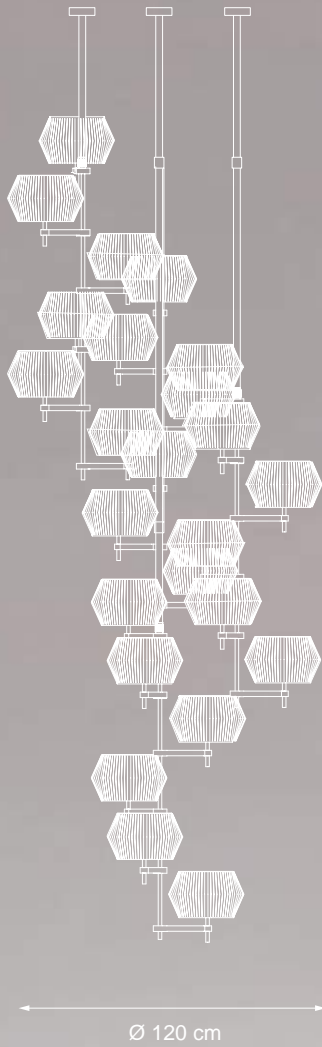

**Item D03**

16 lights chandelier (E14 40W max)

**Item D02**

12 lights chandelier (E14 40W max)

**Item D05**

3 lights wall lamp (E14 40W max)

**Item D06**

2 lights wall lamp (E14 40W max)

**Item D07**

1 light wall lamp (E14 40W max)

**Item D08**

1 light floor lamp (E27)

**Item D09**

2 lights floor lamp (E27)

**Item D10**

1 light table lamp (E27)

<https://www.lustrograd.com/vendors/baga/>

PATRIZIAGARGANTI

Firenze

EXTRA  
ORDINARY

NOVECENTO

Item Novecento EX01  
24 lights suspension

💡 E27 60W max

Finish: satin brass