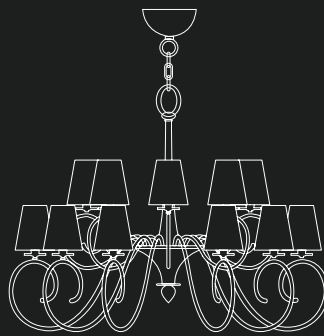

Item 1180 EX02  
30 lights chandelier

💡 E14 40W max

Finish: M20 & gold plated details

Lampshades: dove grey organza

Accessories: smoky crystals

EXTRA  
ORDINARY

Item 1184 EX02  
20 lights chandelier

Reference Catalogue:  
Baga Contemporary