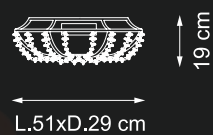

Item Margherita EX04  
12 lights ceiling lamp

⦿ E14 40W max

Finish: silver leaf & silver plated details

Accessories: clear crystals & blown glass daisies

Reference Catalogue:  
Baga Lovelylight

Item Margherita EX05  
3 lights wall lamp