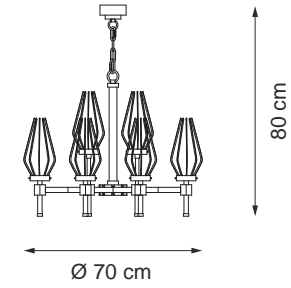

**Item D03**

16 lights chandelier (E14 40W max)

**Item D02**

12 lights chandelier (E14 40W max)

**Item D05**

3 lights wall lamp (E14 40W max)

**Item D06**

2 lights wall lamp (E14 40W max)