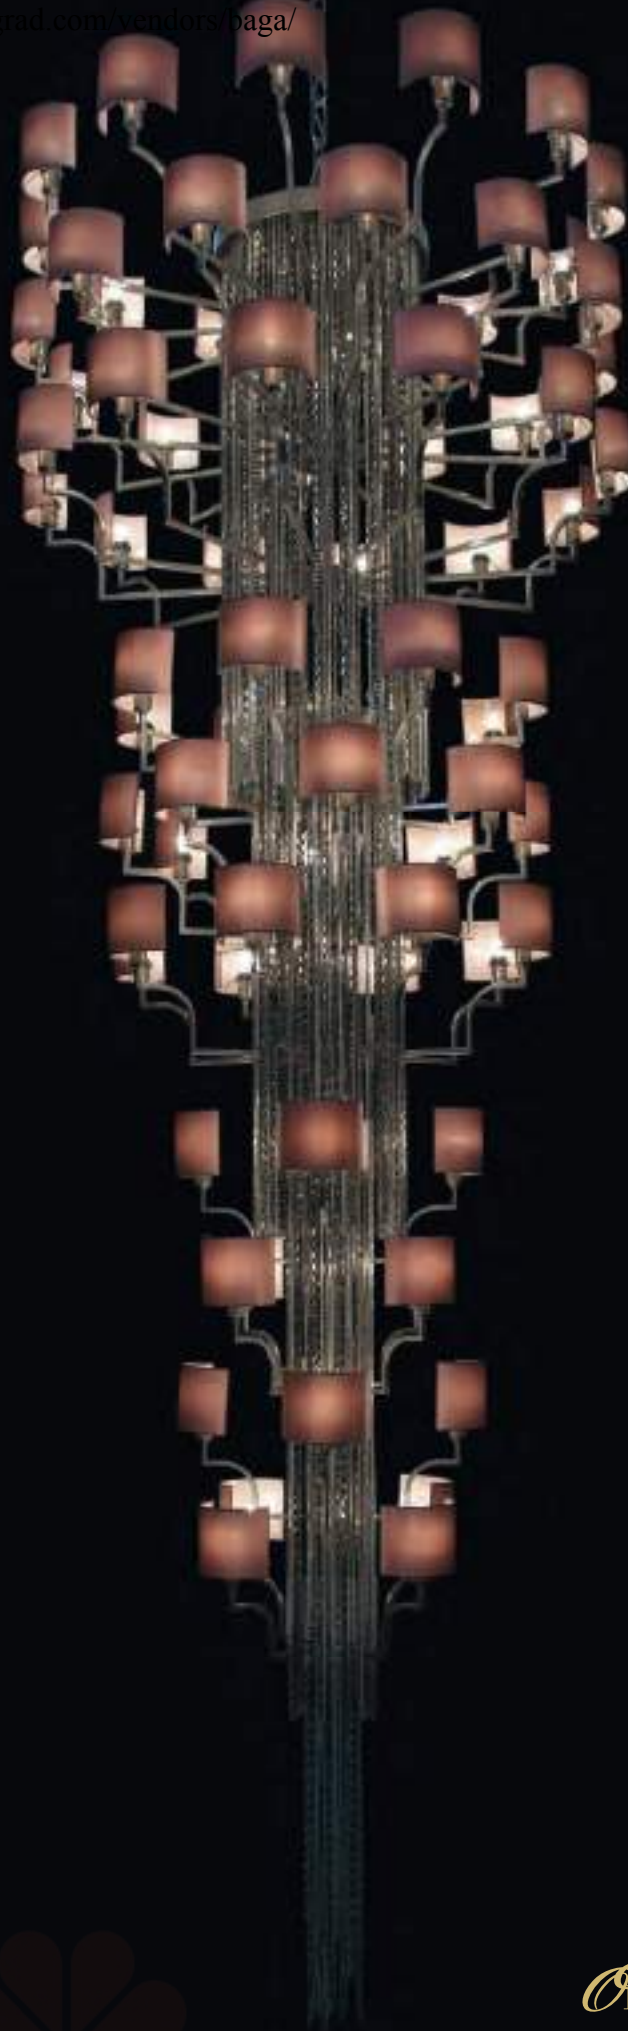

EXTRA
ORDINARY