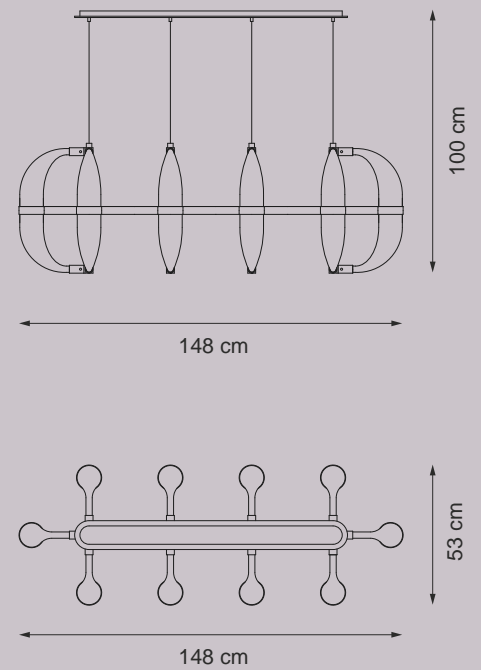

Item CDF05
Led lights chandelier (220W max)