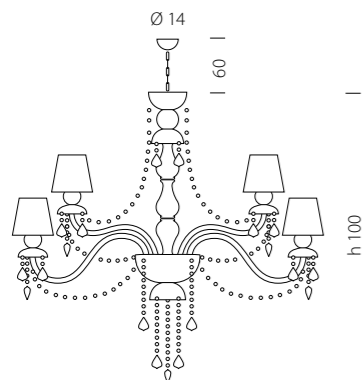

Misure in cm / Measures in cm

Ø 76

670/3+3

CE 6 x MAX 42W E14

Ø 88

670/4+4

CE 8 x MAX 42W E14

Ø 103

670/6+6

CE 12 x MAX 42W E14

Ø 124

670/8+8

CE 16 x MAX 42W E14

Ø 148

670/12+12

CE 24 x MAX 42W E14

Ø 38

672/A2

CE 2 x MAX 42W E14

Ø 68

672/A3+2

CE 5 x MAX 42W E14