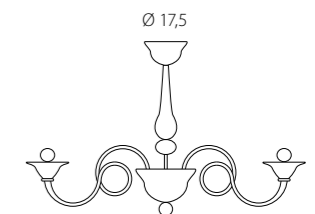

Ø 102

1382/6

CE 6 x MAX 42W E14