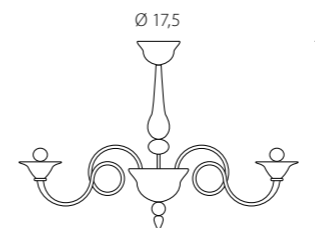

Ø 102

1382/8

CE 8 x MAX 42W E14