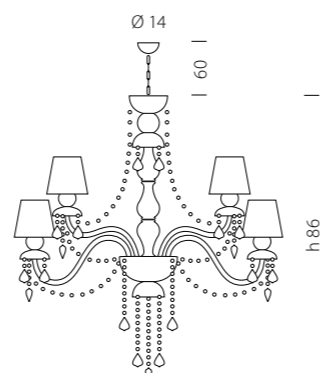

KIT CALZA su richiesta
STOCKING only on demand
1 kit per 50 cm catena
1 kit for 50 cm's chain
FINITURA: Organza
FINISHING: Organdy

Misure in cm / Measures in cm

Ø 76

670/3+3

CE 6 x MAX 42W E14

Ø 88

670/4+4

CE 8 x MAX 42W E14