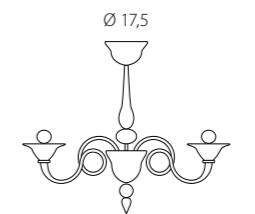

Ø 76

1382/5

CE 5 x MAX 42W E14