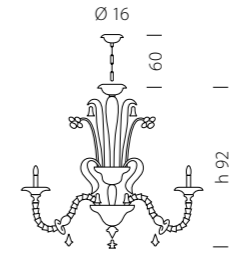

Bianco / White

Dorato / Golden

KIT CALZA su richiesta
STOCKING only on demand
1 kit per 50 cm catena
1 kit for 50 cm's chain
FINITURA: Organza
FINISHING: Organdy

Misure in cm / Measures in cm

Ø 94

1470/6

CE 6 x MAX 42W E14