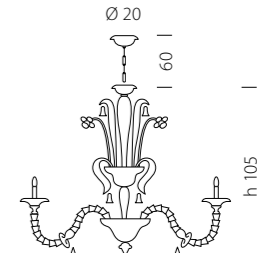

Ø 126

1470/12

CE 12 x MAX 42W E14