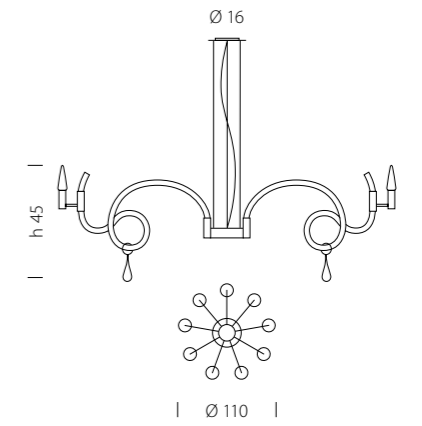

2001/9
CE 9 x MAX 42W E14