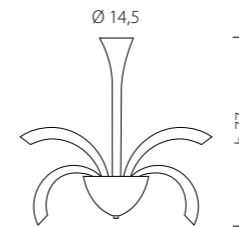

Misure in cm / Measures in cm

Ø 54

2030/9

CE 9 x MAX 25W G9

Ø 90

2030/15

CE 15 x MAX 25W G9

Ø 96