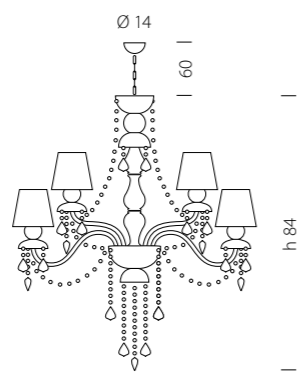

KIT CALZA su richiesta
STOCKING only on demand
1 kit per 50 cm catena
1 kit for 50 cm's chain
FINITURA: Organza
FINISHING: Organdy

Misure in cm / Measures in cm

Ø 76

670/3+3

CE 6 x MAX 42W E14

Ø 88

670/4+4

CE 8 x MAX 42W E14