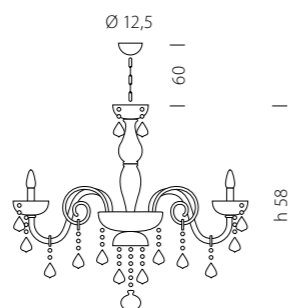

Bianco / White

Dorato / Golden

KIT CALZA su richiesta
STOCKING only on demand

1 kit per 50 cm catena
1 kit for 50 cm's chain

FINITURA: Organza
FINISHING: Organdy

949/3

CE 3 x MAX 42W E14

949/5