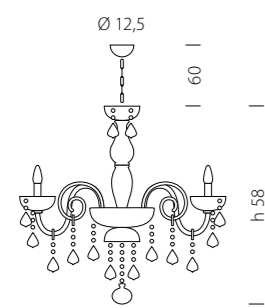

Bianco / White

Dorato / Golden

KIT CALZA su richiesta
STOCKING only on demand

1 kit per 50 cm catena
1 kit for 50 cm's chain

FINITURA: Organza
FINISHING: Organdy

949/3

CE 3 x MAX 42W E14

949/5