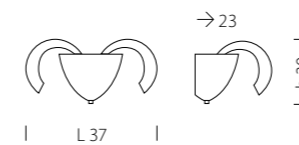

2033/3

CE 3 x MAX 25W G9