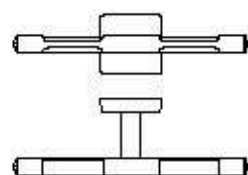

parete _ wall

Incanto

258_259

CARRE' 3034/AP2

DESIGNER
ROBERTA VITADELLO
STEFANO TRAVERSO

: Lampada a parete in metallo finitura cromo con diffusori in vetro satinato e particolare Swarovski Elements. Disponibile in varianti dimensionali e cromatiche.

: Wall lamp in chrome metal finish with satin glass diffusers and Swarovski Elements detail. Available in different dimensions and colours.

dimensioni _ dimensions

L 38 h. 9 sp. 13 _ W 10" h. 4" d. 6"

lampadine _ bulbs

2 - G9