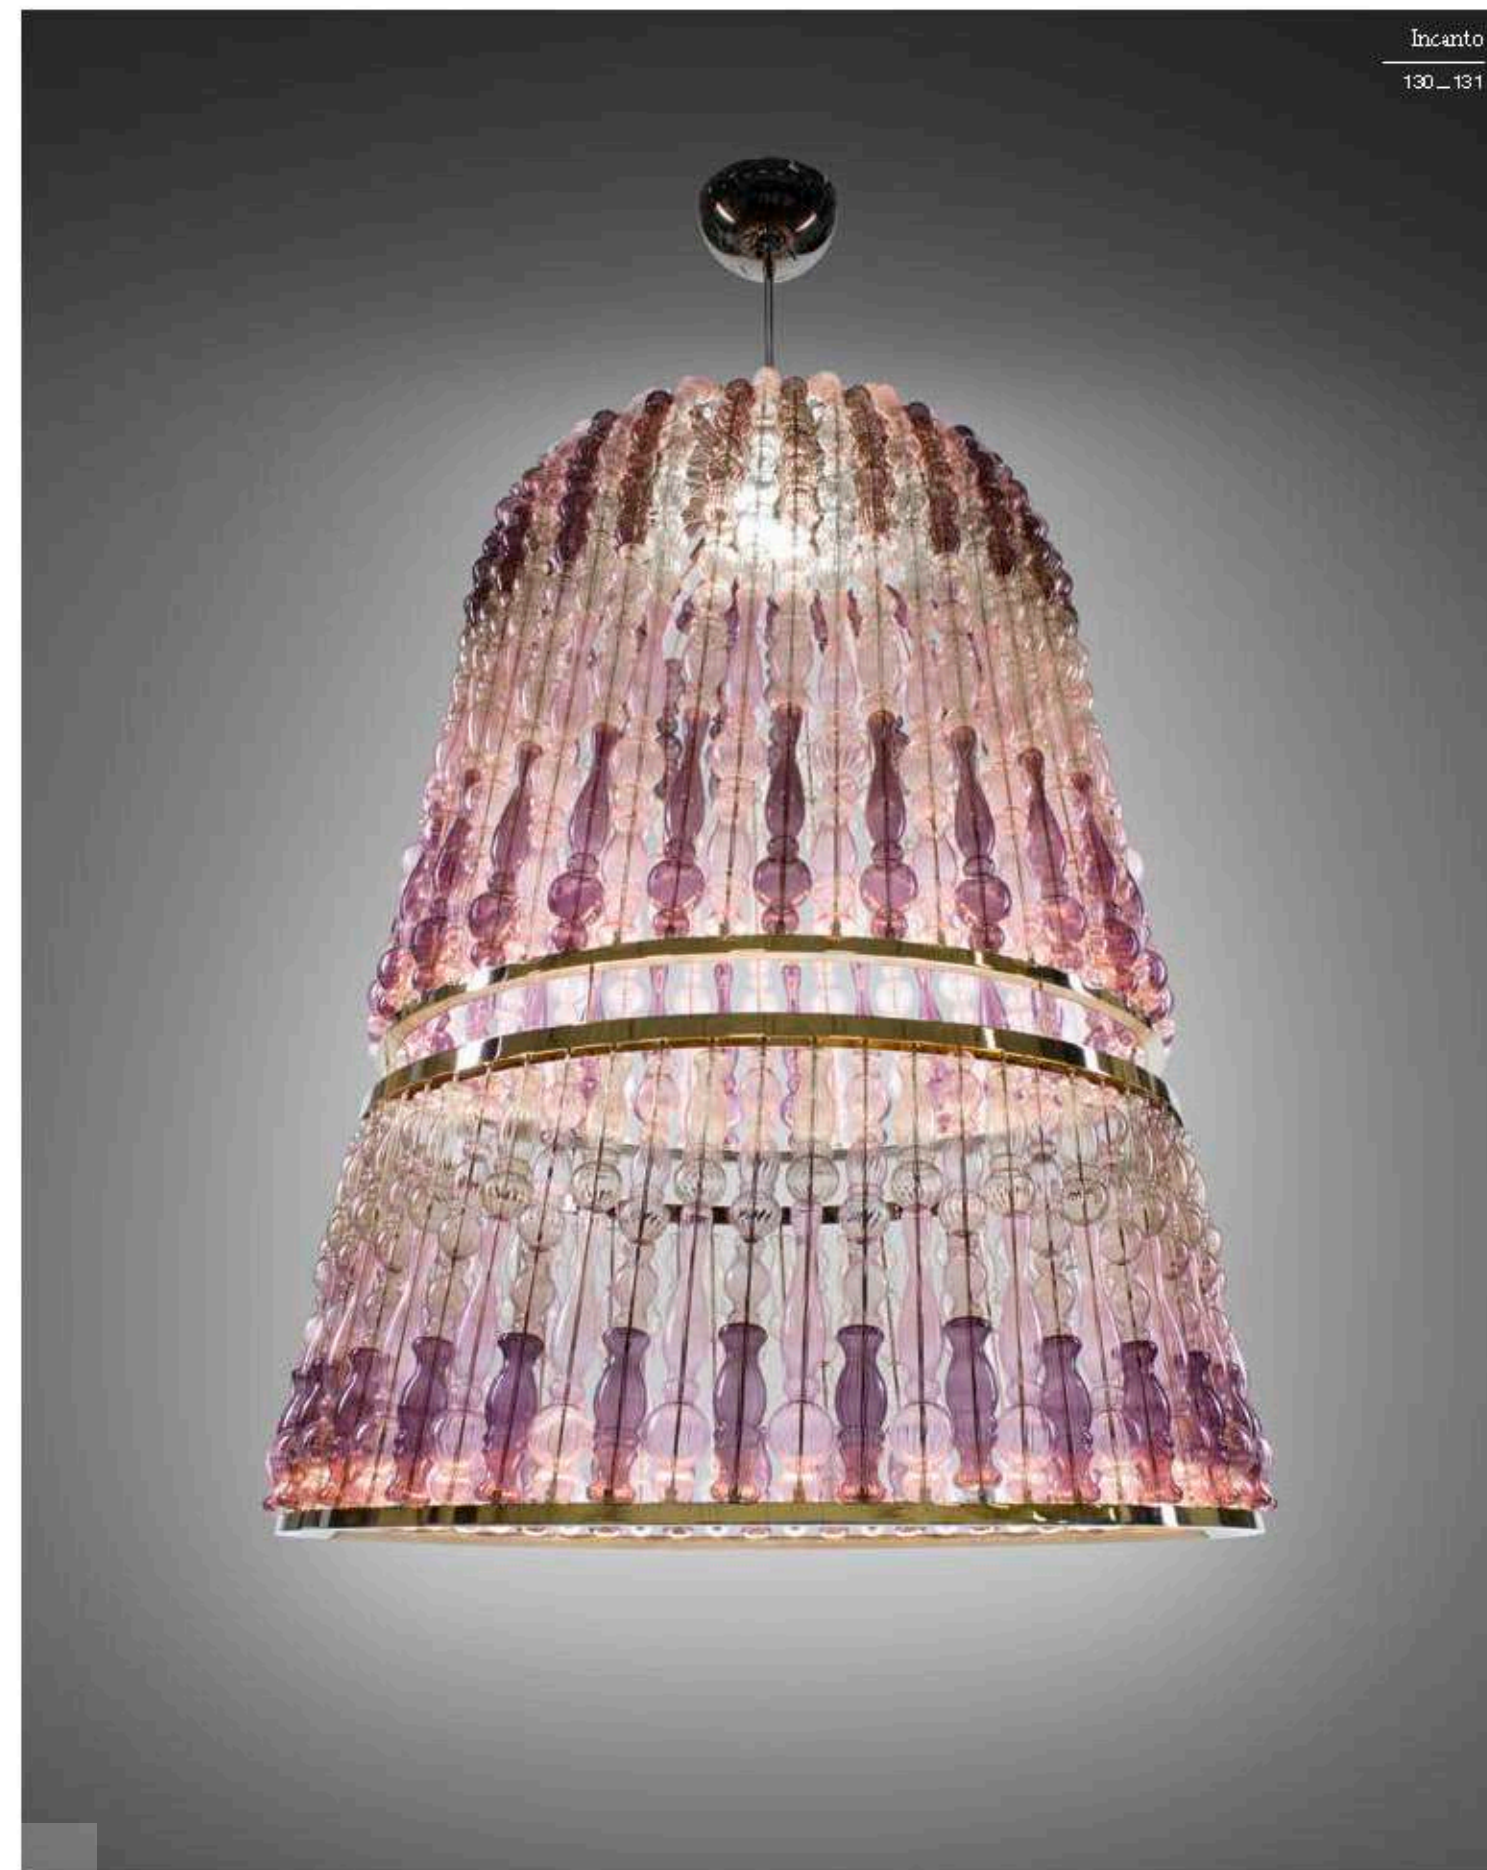

sospensioni _ suspensions

CROWNS 494/130

DESIGNER
MARCO PIVA

: Lampada a sospensione in metallo con finitura oro chiaro composta da elementi in vetro soffiato multicolore: melanzana, oro cipria e rosa confetto. Disponibile in varianti dimensionali e cromatiche.

: Pendant in metal with light gold finish and multicoloured blown glass elements: aubergine, powder and candy pink. Available in different dimensions and colours.

Incanto

130_131

dimensioni _ dimensions

ø 130 h. 163+70 _ ø 51" h. 64"+27"

lampadine _ bulbs

180W LED - 14950 Lumen

3000K standard, alternativa disponibile a richiesta.

3000K standard, other options available on request.

correlati _ related
p. 317, 223