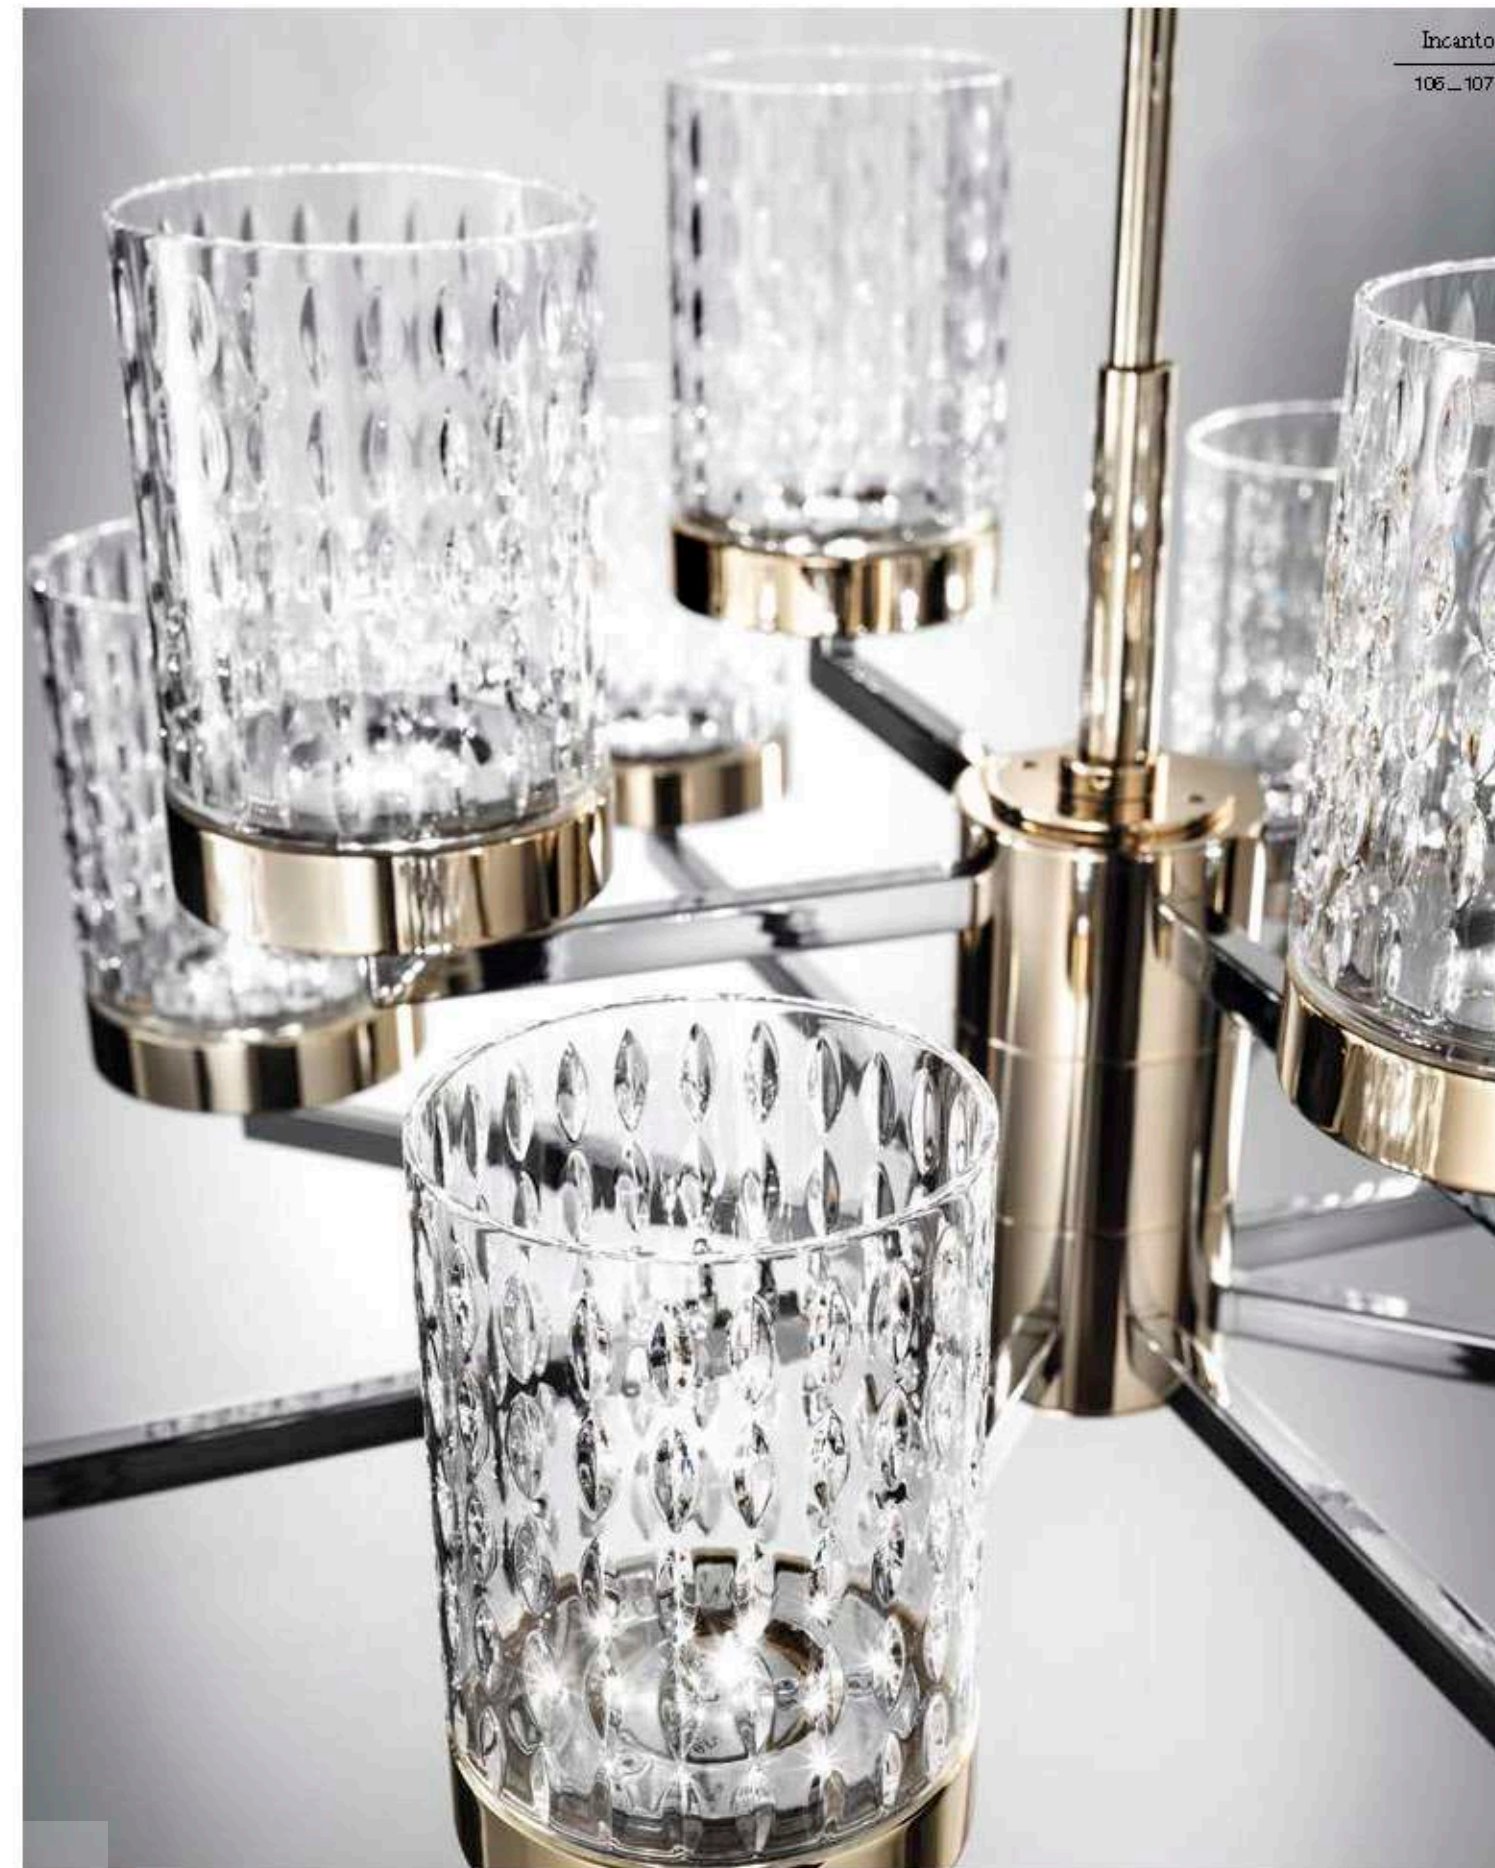

dimensioni _ dimensions
ø 85x85 h. 80 _ ø 33x33" h. 31"

lampadine _ bulbs
78w - LED - 7200 Lumen

3000K standard, alternative disponibili a richiesta.
3000K standard, other options available on request.