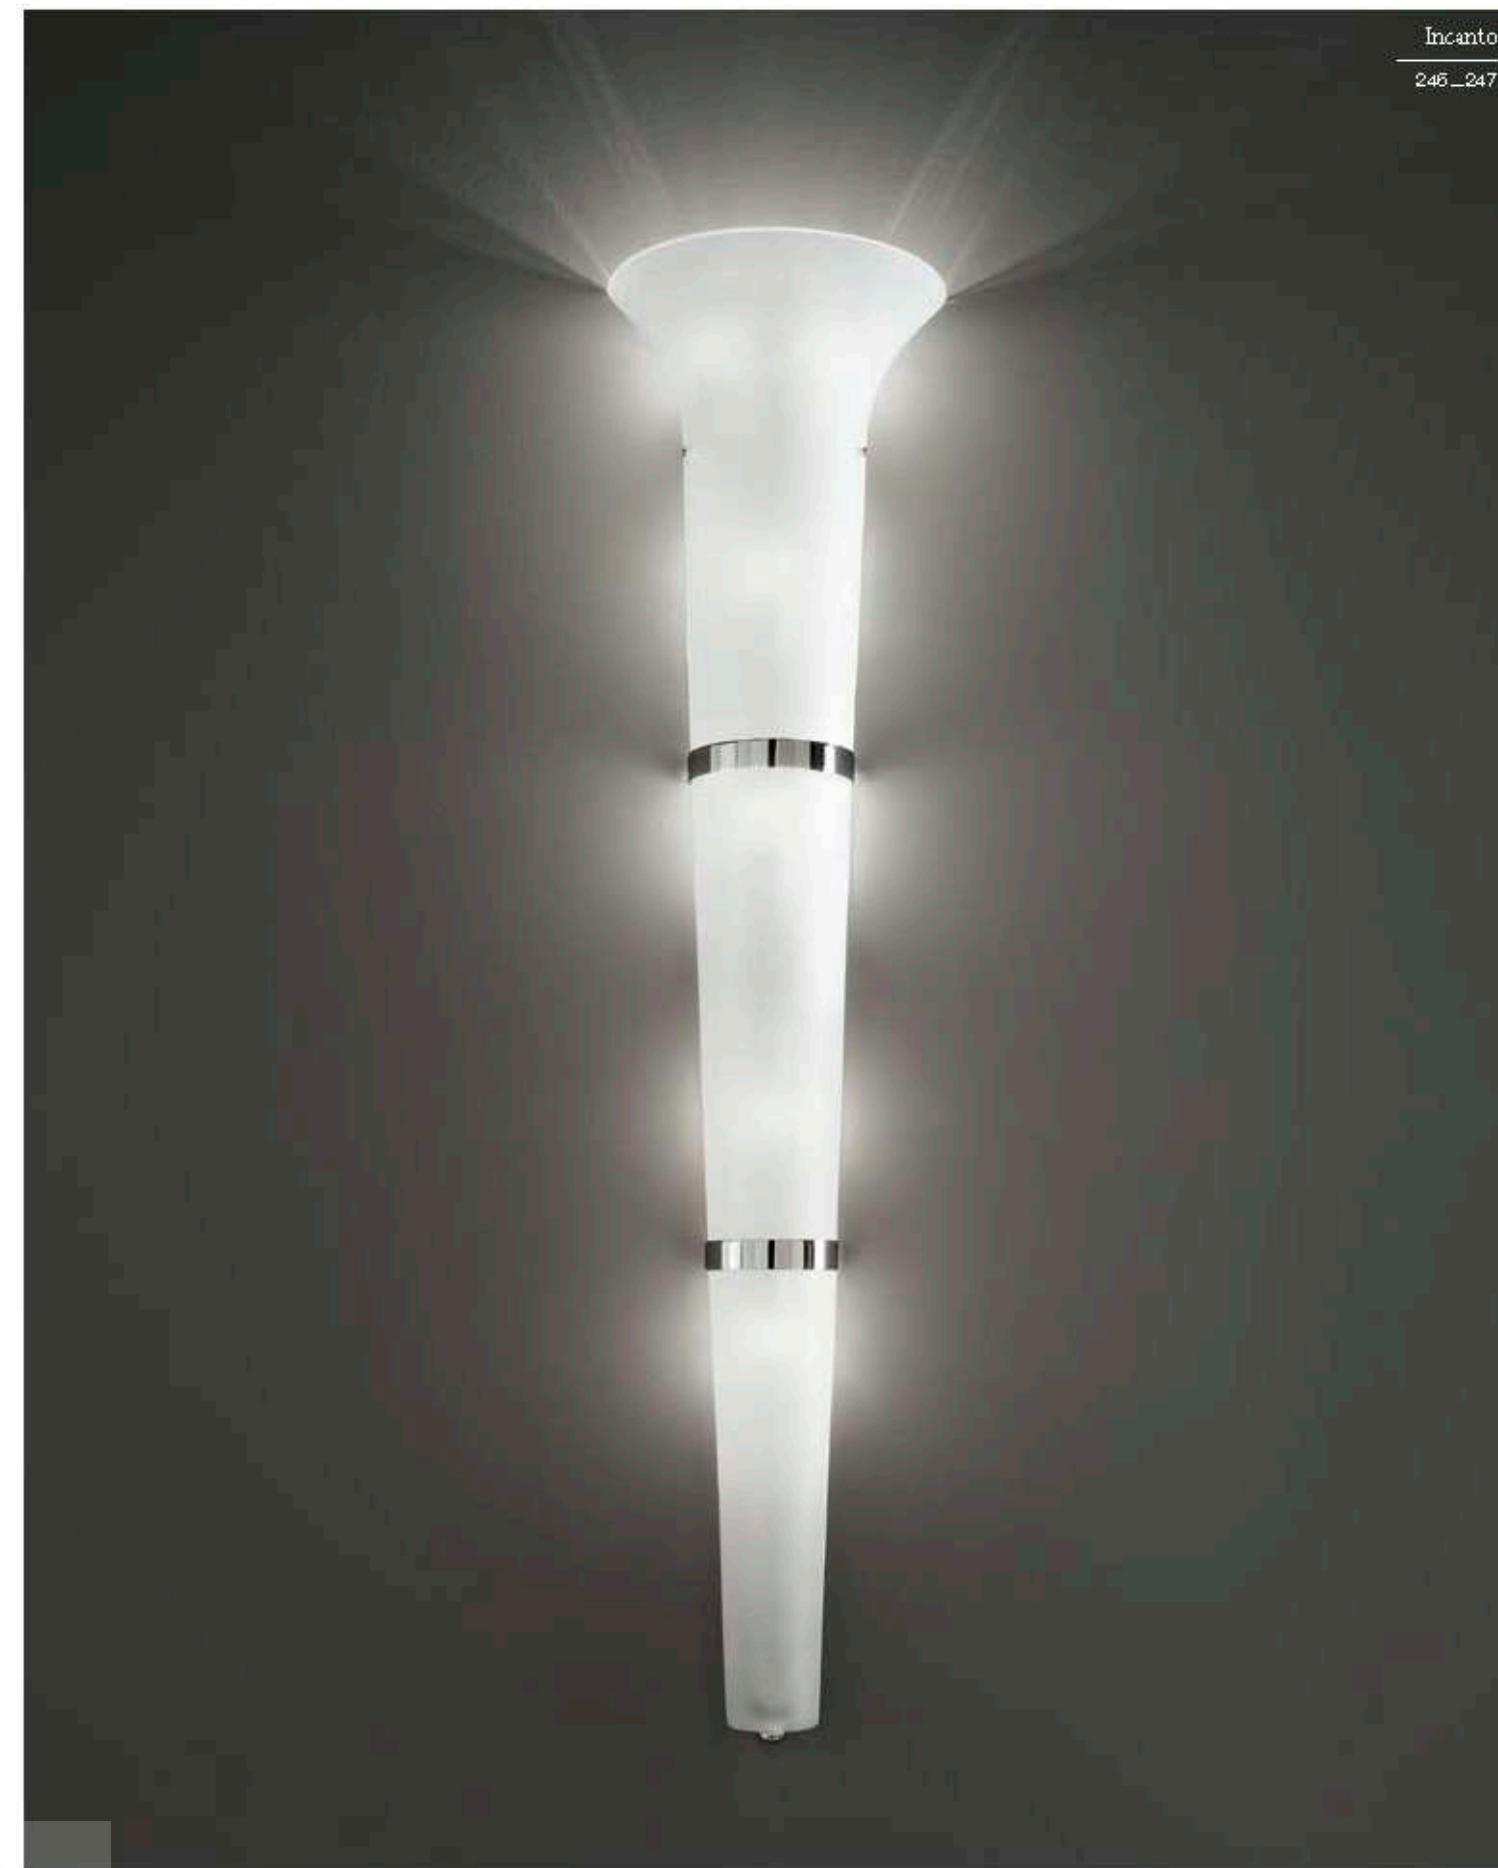

parete _ wall

CIGNO 563/APG

DESIGNER
ITALAMP STUDIO

: Lampada a parete in vetro satinato con dettaglio in metallo e finitura cromo. Disponibile in varianti cromatiche.

: Wall lamp in satin glass with metal detail and chrome finish. Available in different colours.

dimensioni _ dimensions
L 35 h. 150 sp. 18 _ W 14" h. 60" d. 8"
lampadine _ bulbs
6 - E14

Incanto

246_247