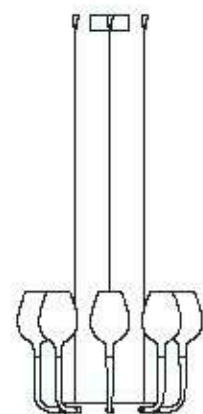

sospensioni _ suspensions

ROSE' 3050/8

DESIGNER
DANILO DE ROSSI

: Lampada a sospensione in metallo con finitura
canna di fucile e diffusori in vetro soffiato verde chiaro
e viola. Disponibile in varianti cromatiche.

: Chandelier in metal with iron grey finish and light
green and violet blown glass diffusers. Available in
different colours.

dimensioni _ dimensions
ø 63 h. 43 _ ø 25" h. 17"

lampadine _ bulbs
33W LED - 3700 Lumen

3000K standard, alternativa disponibile a richiesta.
3000K standard, other options available on request.