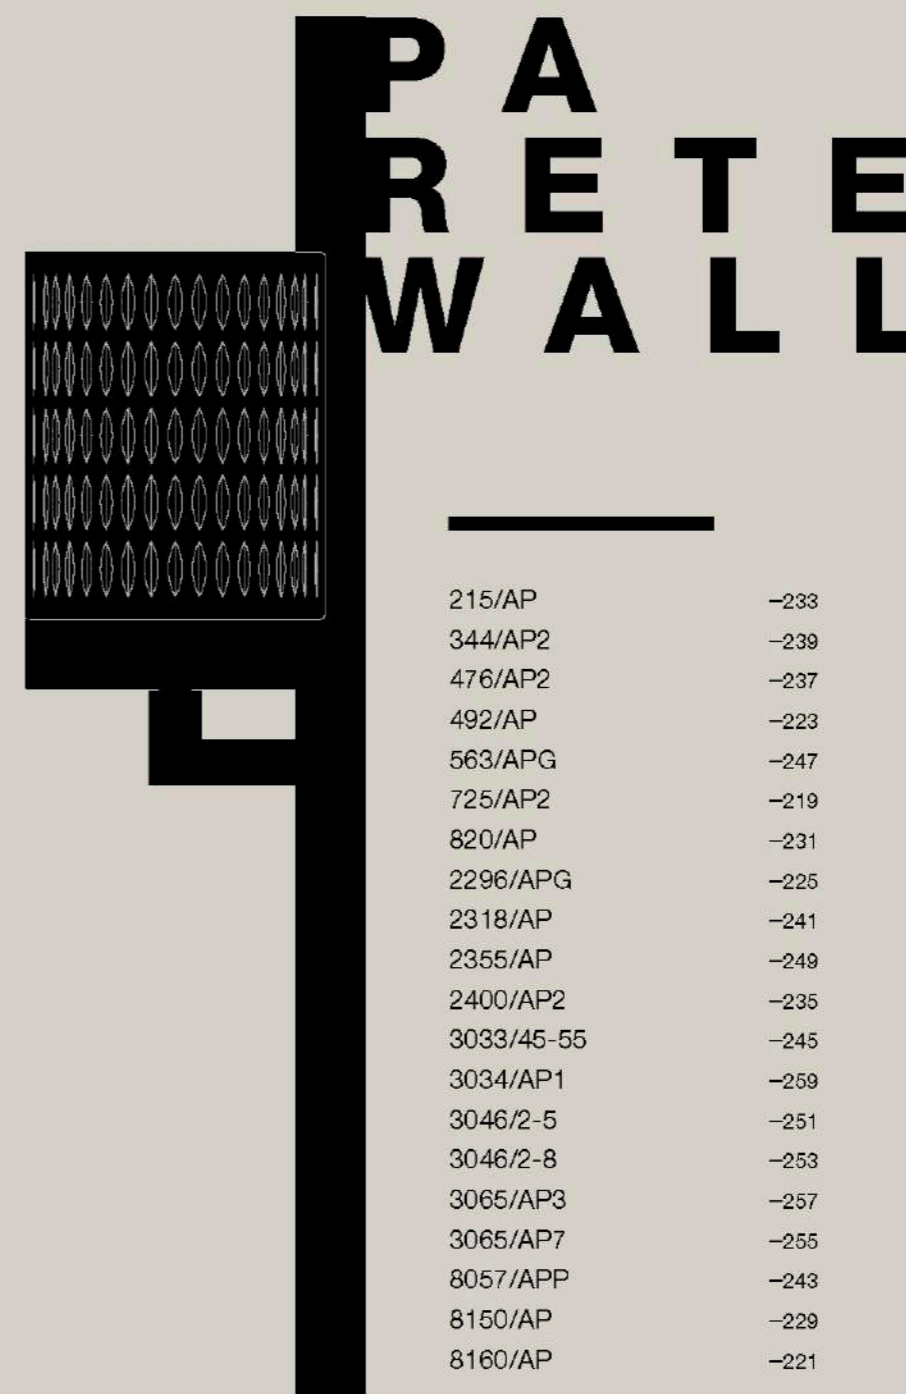

215/AP	-233
344/AP2	-239
476/AP2	-237
492/AP	-223
563/APG	-247
725/AP2	-219
820/AP	-231
2296/APG	-225
2318/AP	-241
2355/AP	-249
2400/AP2	-235
3033/45-55	-245
3034/AP1	-259
3046/2-5	-251
3046/2-8	-253
3065/AP3	-257
3065/AP7	-255
8057/APP	-243
8150/AP	-229
8160/AP	-221