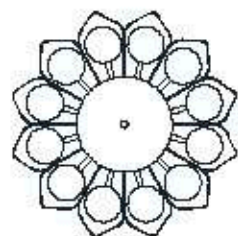

soffitto _ ceiling

TEO

2392/95

DESIGNER
ITALAMP STUDIO

: Lampada a soffitto in metallo con finitura oro nichel e diffusori in vetro soffiato satinato. Disponibile in varianti dimensionali e cromatiche.

: Ceiling lamp in nickel gold metal and blown satin glass diffusers. Available in different dimensions and colours.