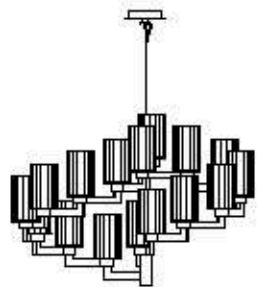

sospensioni _ suspensions

ARTU' 746/100

DESIGNER
R. VITADELLO, S. TRAVERSO

: Sospensione in metallo con finitura oro nichel e diffusori in vetro acidato. Disponibile in varianti cromatiche.

: Chandelier in gold nickel metal finish with satin-glass diffusers. Available in different colours.

dimensioni _ dimensions
ø 97x85 h. 57 _ ø 38"x 33" h. 23"

lampadine _ bulbs
32 - G9

CE A++>A G>E