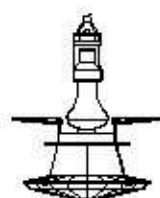

3025

FI

: Spotlight in cristallo Swarovski Elements trasparente e metallo on finitura cromo.
Disponibile in varianti cromatiche.

: *Spotlight in clear Swarovski Elements crystal and metal with chrome finish.
Available in different colours.*