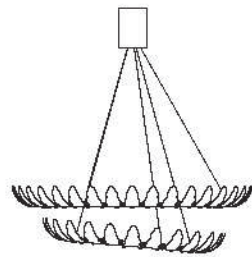

sospensioni _ suspensions

AIRONE

683/120

DESIGNER
ITALAMP STUDIO

: Lampada a sospensione in metallo con finitura oro nichel e diffusori in vetro satinato teak. Disponibile in varianti dimensionali e cromatiche.

: Chandelier in gold nickel metal structure with satin teak glass leaves. Available in different dimensions and colours.