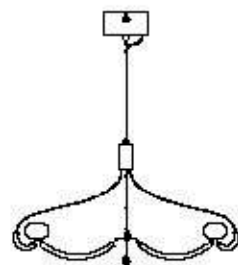

sospensioni _ suspensions

OFF 476/16

DESIGNER
ROBERTA VITADELLO
STEFANO TRAVERSO

Sospensione in vetro nero e metallo con finitura cromo, diffusori in vetro soffiato satinato, pendaglio Swarovski Elements. Disponibile in varianti cromatiche e dimensionali.

Chandelier in black blown glass and chrome metal finish, blown satin glass diffusers, Swarovski Elements pendant. Available in different dimensions and colours.