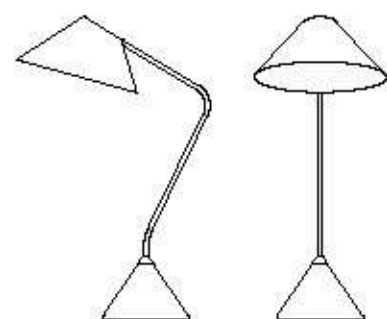

terra _ floor

FLAMINGO 795/PC

DESIGNER
STEFANO TRAVERSO

: Lampada da terra in metallo con finitura verde scuro, diffusore in metacrilato e base in cemento. Disponibile in varianti cromatiche.

: Floor lamp in metal with dark green finish methacrylate diffuser and concrete base. Available in different colours.

dimensioni _ dimensions
ø 70x100 h. 174 _ ø 28"x39" h. 69"

lampadine _ bulbs
4 - E27 / 4 - E26

correlati _ relateds
p. 303