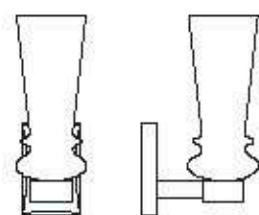

LICIO 2296/APG

DESIGNER
ROBERTA VITADELLO
STEFANO TRAVERSO

: Lampada a parete in metallo con finitura in rame spazzolato e nero opaco e diffusore in vetro soffiato. Disponibile in varianti dimensionali e cromatiche.

: Wall lamp in metal with brushed copper and matt black finish and blown glass diffuser. Available in different dimensions and colours.