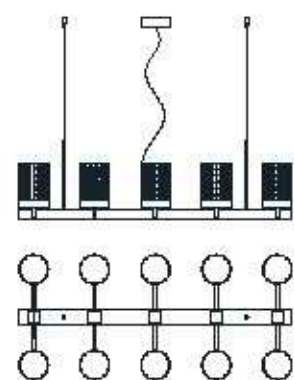

sospensioni _ suspensions

QUARZO 725/L10

DESIGNER
STUDIO MAMO

: Lampada a sospensione in metallo con finitura cromo e oro chiaro e diffusori in cristallo intagliato. Disponibile in varianti dimensionali e cromatiche.

: Chandelier in chrome and light gold metal structure with carved crystal diffusers. Available in different dimensions and colours.

dimensioni _ dimensions
L120x55 h.35 _ W 47x22" h.14"

lampadine _ bulbs
65w - LED - 6000 Lumen

3000K standard, alternative disponibili a richiesta.
3000K standard, other options available on request.

correlati _ related
p. 107, 217