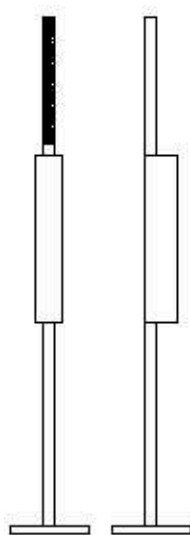

— parete _ wall

STORCIA 2355/AP

DESIGNER
STEFANO TRAVERSO

: Lampada a parete in metallo con finitura cromo spazzolato e diffusori in tessuto bianco o nero, particolari in Swarovski Elements nero o aurora boreale. Disponibile in varianti cromatiche.

: Wall lamp in brushed chrome metal finish with black or white fabric shade and Swarovski Elements details in black or northern light finish. Available in different colours.

dimensioni _ dimensions
L 10 h.195 sp.10 _ W 4" h. 77" d. 4"

lampadine _ bulbs
1 - G11