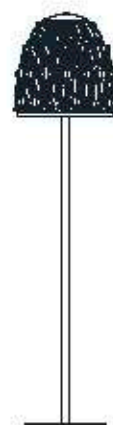

terra _ floor

CROWNS 492/P

DESIGNER
MARCO RIVA

: Lampada da terra in metallo con finitura cromo e diffusore in vetro oro cipria. Disponibile in varianti cromatiche.

: Floor lamp in metal with chrome finish and powder gold glass diffuser. Available in different colours.