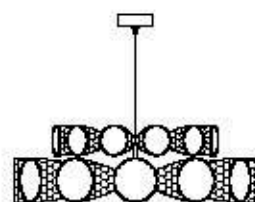

sospensioni _ suspensions

CHEERS

2400/12 - 2400/12+12

DESIGNER
STEFANO TRAVERSO

: Sospensione in vetro trasparente con dettagli in metallo cromato. Disponibile in varianti dimensionali e cromatiche.

: Pendant in glass with chrome metal finish. Available in different dimensions and colours.

dimensioni _ dimensions
ø 80 h. 14 _ ø 32" h. 6"
lampadine _ bulbs
12 - G9

dimensioni _ dimensions
ø 80 h. 25 _ ø 32" h. 10"
lampadine _ bulbs
24 - G9

CE A+++E C>E

correlati _ relateds
p. 63, 65, 235

Incanto
192_193