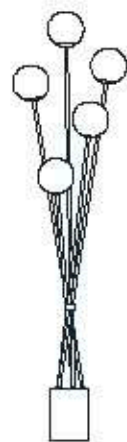

terra _ floor

TEA 2392/P

DESIGNER
ITALAMP STUDIO

: Lampada da terra in metallo con finitura oro nichel e antracite, diffusori in vetro soffiato satinato.

: Floor lamp in metal with gold nickel and antracite finish. Blown satin glass diffusers.