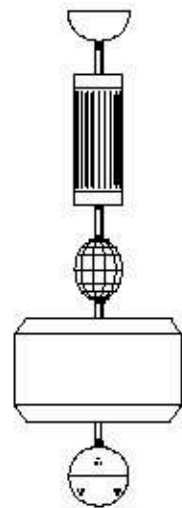

: Pendant made of glass, metal, crystal, leather and ceramic elements with black fabric shade. Available in dimensions and colours.

dimensioni _ dimensions
ø 70 h. 210 _ ø 27" h. 83"

lampadine _ bulbs
87w - LED - 8600 Lumen