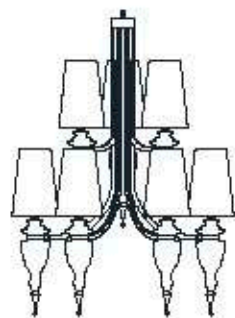

sospensioni _ suspensions

MAJESTIC T410/6+3

DESIGNER
ALESSANDRO LA SPADA

: Sospensione in metallo con finitura oro, elementi decorativi in vetro soffiato e diffusori in tessuto grigio. Disponibile in varianti dimensionali e cromatiche.

: Chandelier in metal with gold finish, decorative blown glass elements and grey fabric shade. Available in different dimensions and colours.

dimensioni _ dimensions
ø 120 h. 160 _ ø 47" h. 63"

lampadine _ bulbs
9 - E27 / 9 - E26