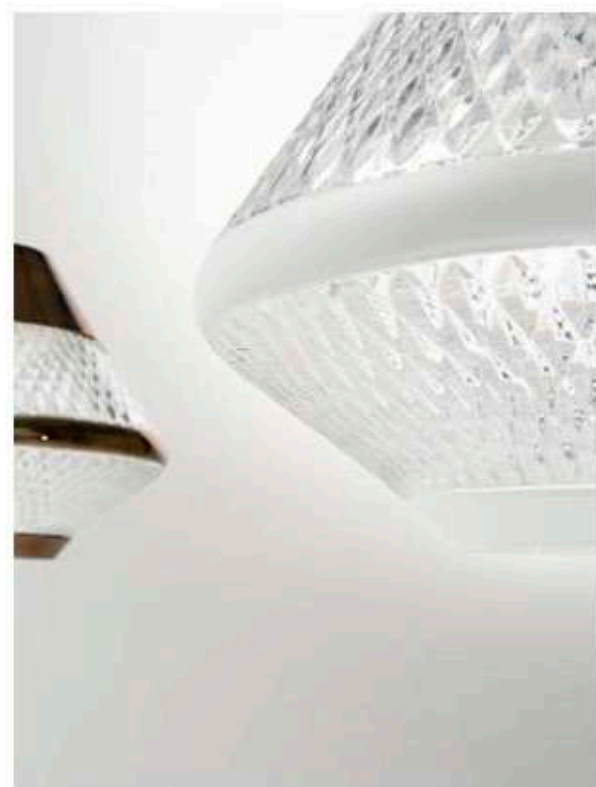

dimensioni _ dimensions
ø 30 h. 46 _ ø 12" h. 19"

lampadine _ bulbs
16w - LED - 1300 Lumen

3000K standard, alternativa disponibile a richiesta.
3000K standard, other options available on request.

dimensioni _ dimensions
ø 30 h. 77 _ ø 12" h. 31"

: Pendant with carved clear crystal and nickel gold or white metal structure with chrome or nickel gold metal finish.

dimensioni _ dimensions
ø 36 h. 30 _ ø 12" h. 19"

lampadine _ bulbs
16w - LED - 1300 Lumen

: Pendant with chrome metal structure and blown glass elements. Available in different dimensions and colours.

dimensioni _ dimensions

ø 130 h. 163+70 _ ø 51" h. 64"+27"

lampadine _ bulbs

180W LED - 14950 Lumen