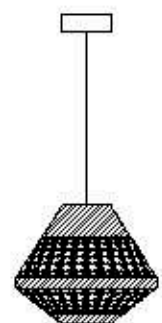

: Pendant with carved clear crystal and nickel gold or white metal structure with chrome or nickel gold metal finish.

dimensioni _ dimensions
ø 36 h. 30 _ ø 12" h. 19"

lampadine _ bulbs
16w - LED - 1300 Lumen