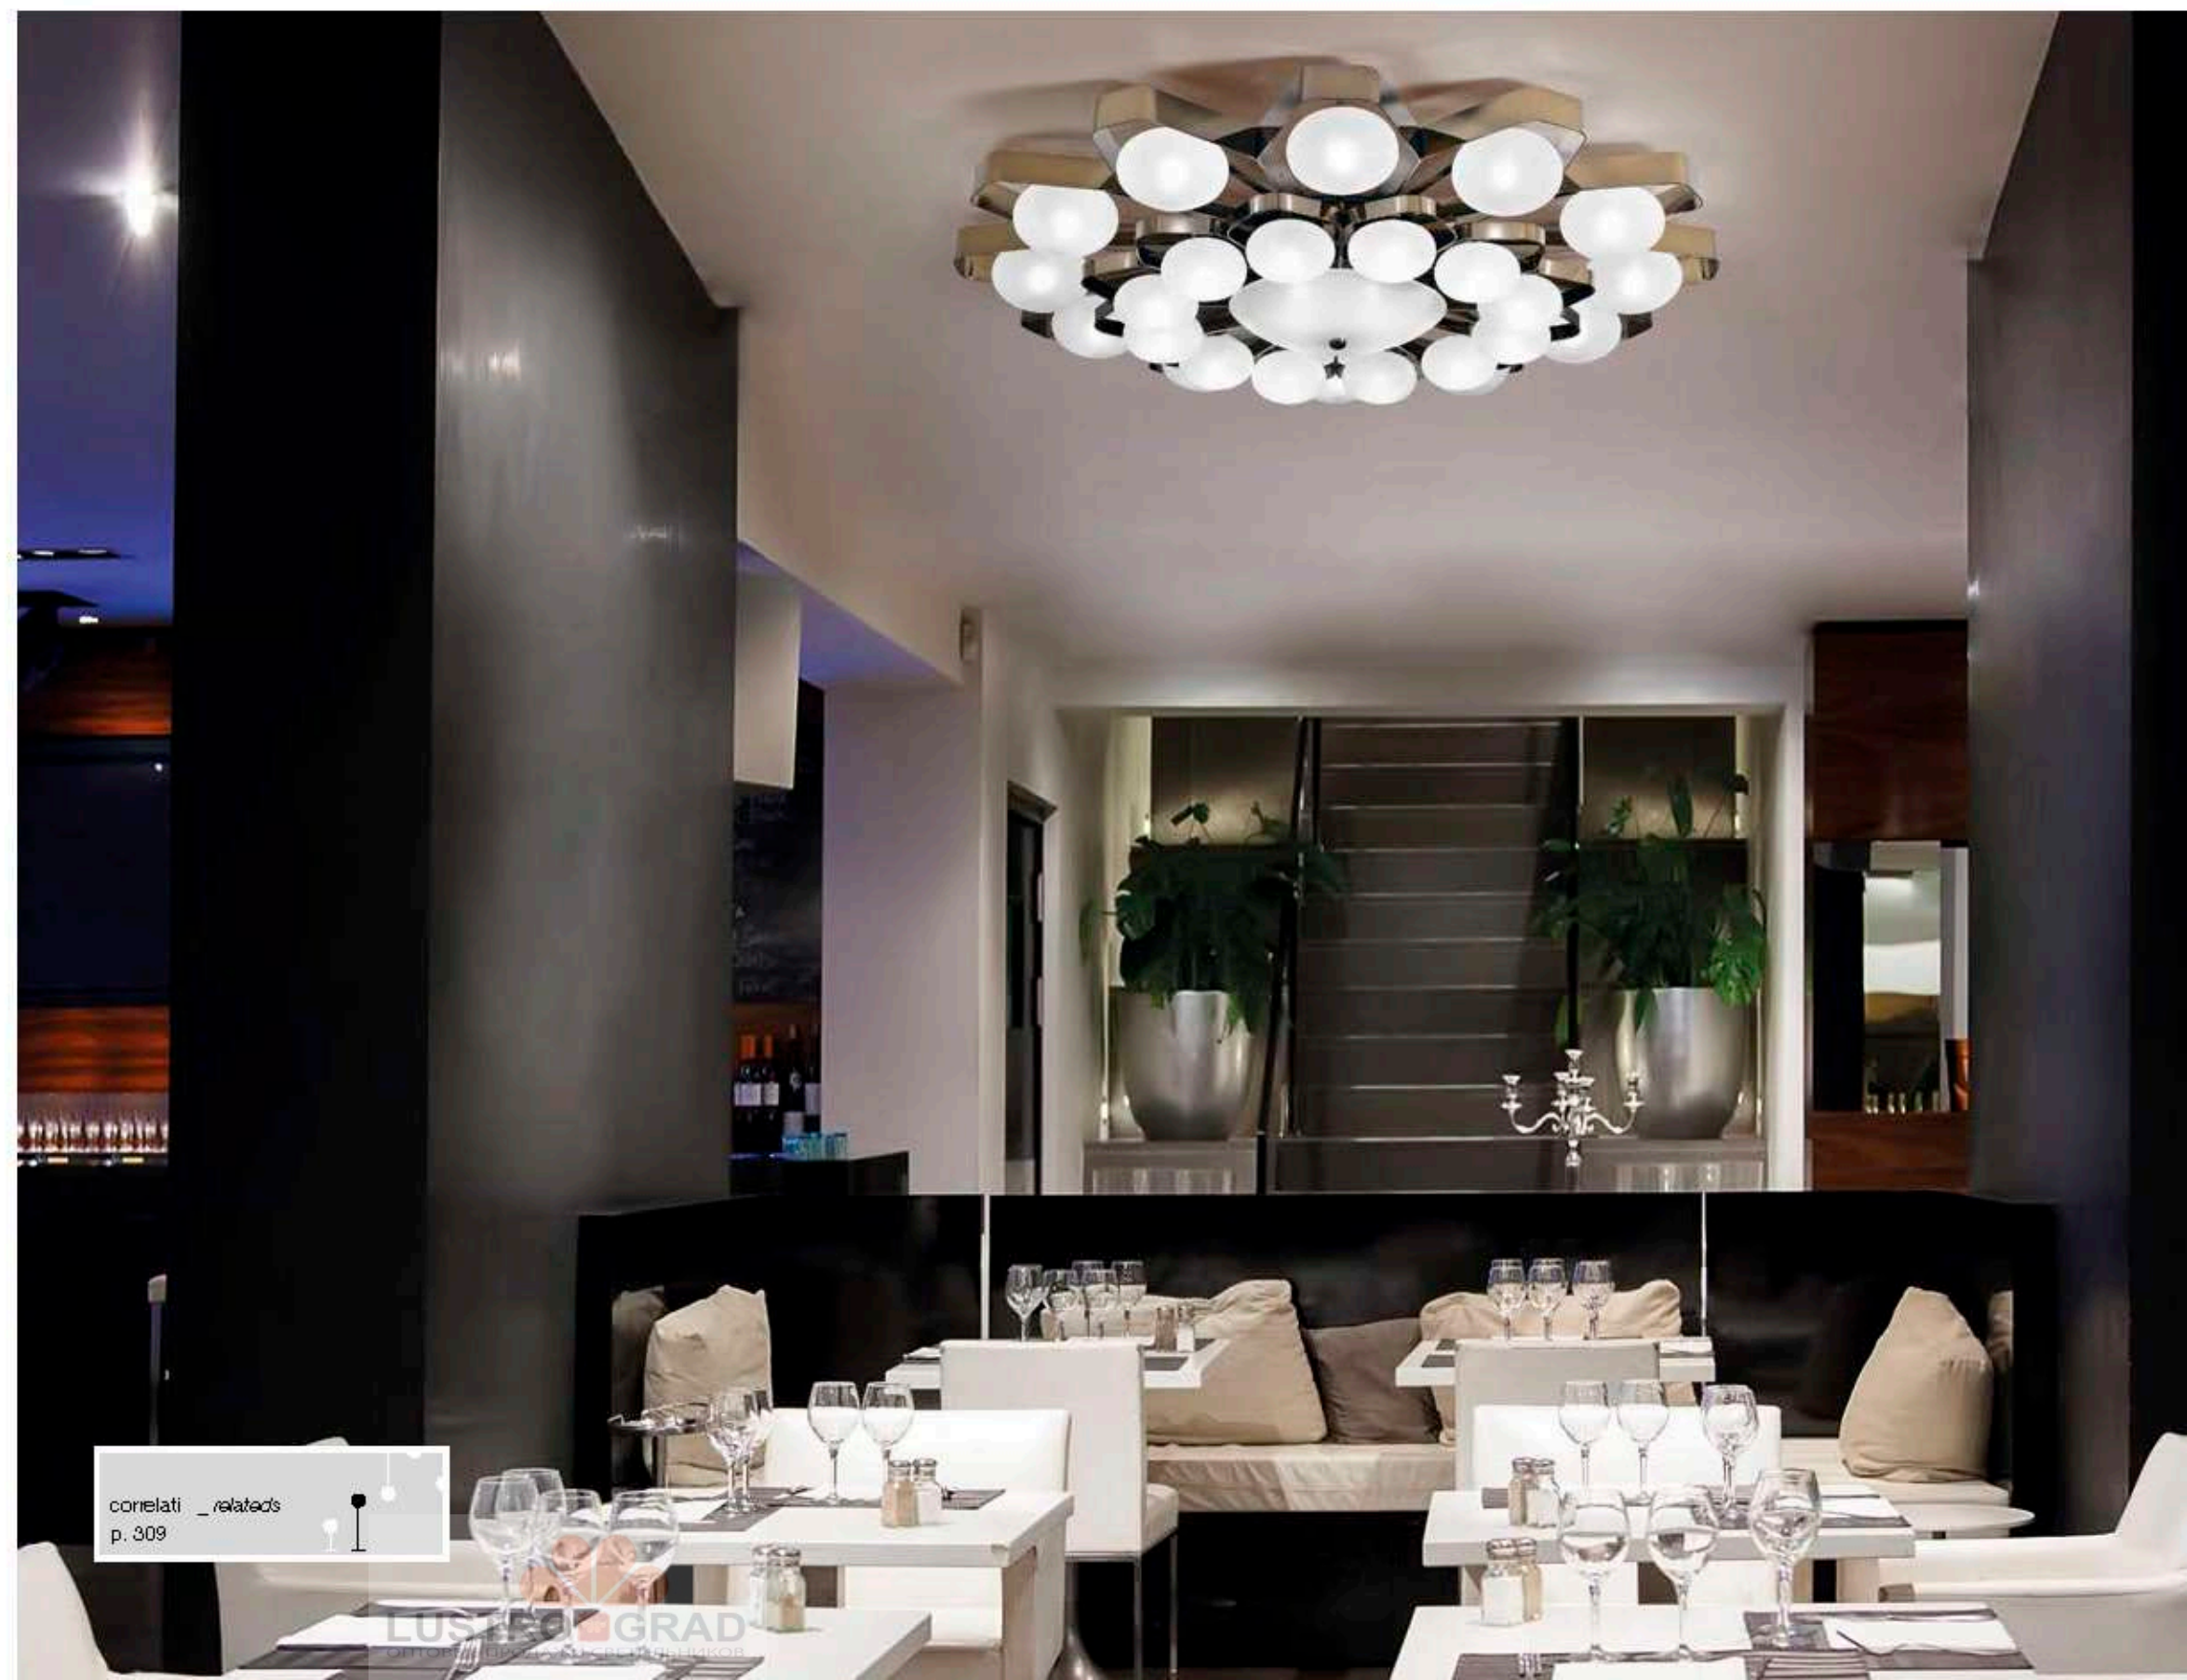

: Ceiling lamp in nickel gold metal and blown satin glass diffusers. Available in different dimensions and colours.

dimensioni _ dimensions
ø 140 h. 27 _ ø 56" h. 11"

lampadine _ bulbs
28 - G9

A++>A C>E

correlati _ related's
p. 309