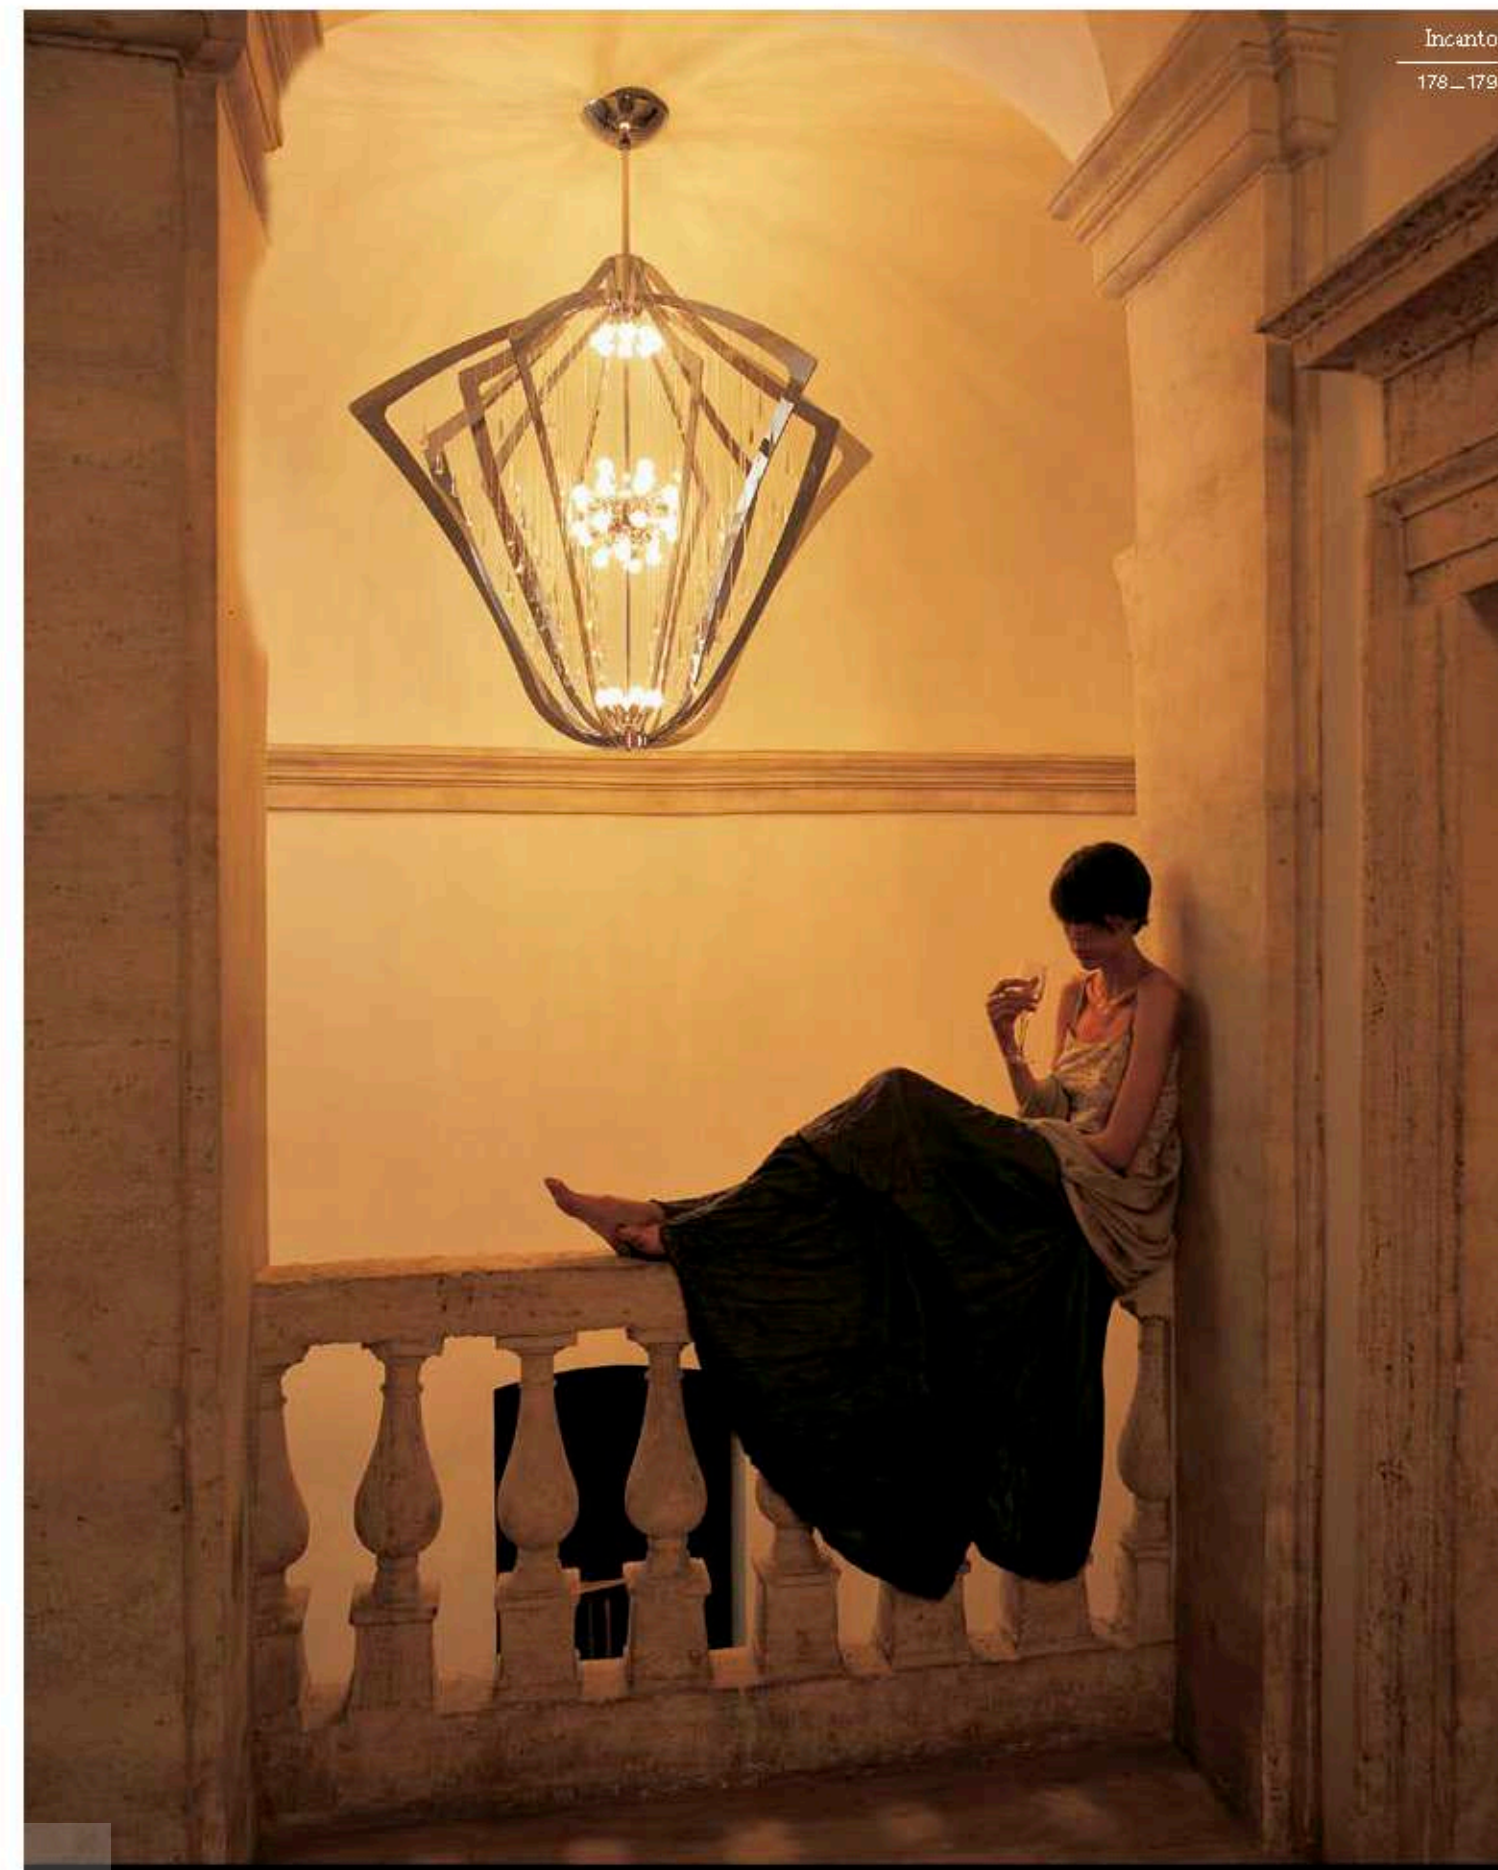

sospensioni _ suspensions

FENICE 2302/S

DESIGNER
ROBERTA VITADELLO
STEFANO TRAVERSO

: Lampada a sospensione in metallo con finitura cromo e pendaglieria in Swarovski Elements. Disponibile in varianti dimensionali.

: Pendant in metal with chrome finish and Swarovski Elements pendants. Available in different dimensions.

dimensioni _ dimensions
ø 150 h. 150 _ ø 59" h. 59"

lampadine _ bulbs
40 - E14 / 40 - E12

Incanto

178_179