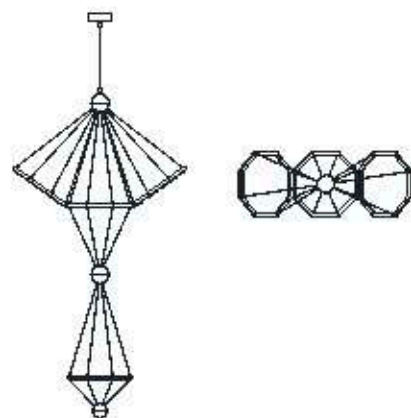

sospensioni _ suspensions

ZEUS

990/100

DESIGNER
IVAN PARADINOVIC

: Lampada a sospensione in metallo con finitura bronzo antico e diffusori in cristallo intagliato. Disponibile in varianti dimensionali.

: Pendant in metal with antique bronze finish and carved crystal diffusers. Available in different dimensions.

dimensioni _ dimensions
ø 100x37 h. 188 _ ø 40"x15" h. 75"

lampadine _ bulbs
59w - LED - 3700 Lumen

3000K standard, alternative disponibili a richiesta.
3000K standard, other options available on request.