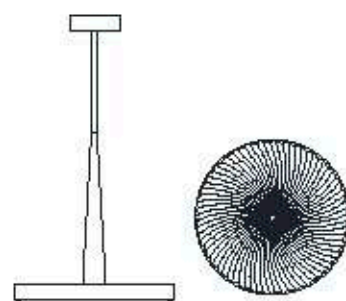

sospensioni _ suspensions

RITMICO 302/40

DESIGNER
STUDIO MAMO

: Lampada a sospensione in metallo con finitura oro chiaro e diffusore in cristallo intagliato. Disponibile in varianti cromatiche.

: Pendant in metal with light gold finish and carved crystal diffuser. Available in different colours.

dimensioni _ dimensions
ø 42 h.75 _ ø 16" h. 29"

lampadine _ bulbs
31W LED - 1800 Lumen

3000K standard, alternativa disponibile a richiesta.
3000K standard, other options available on request.