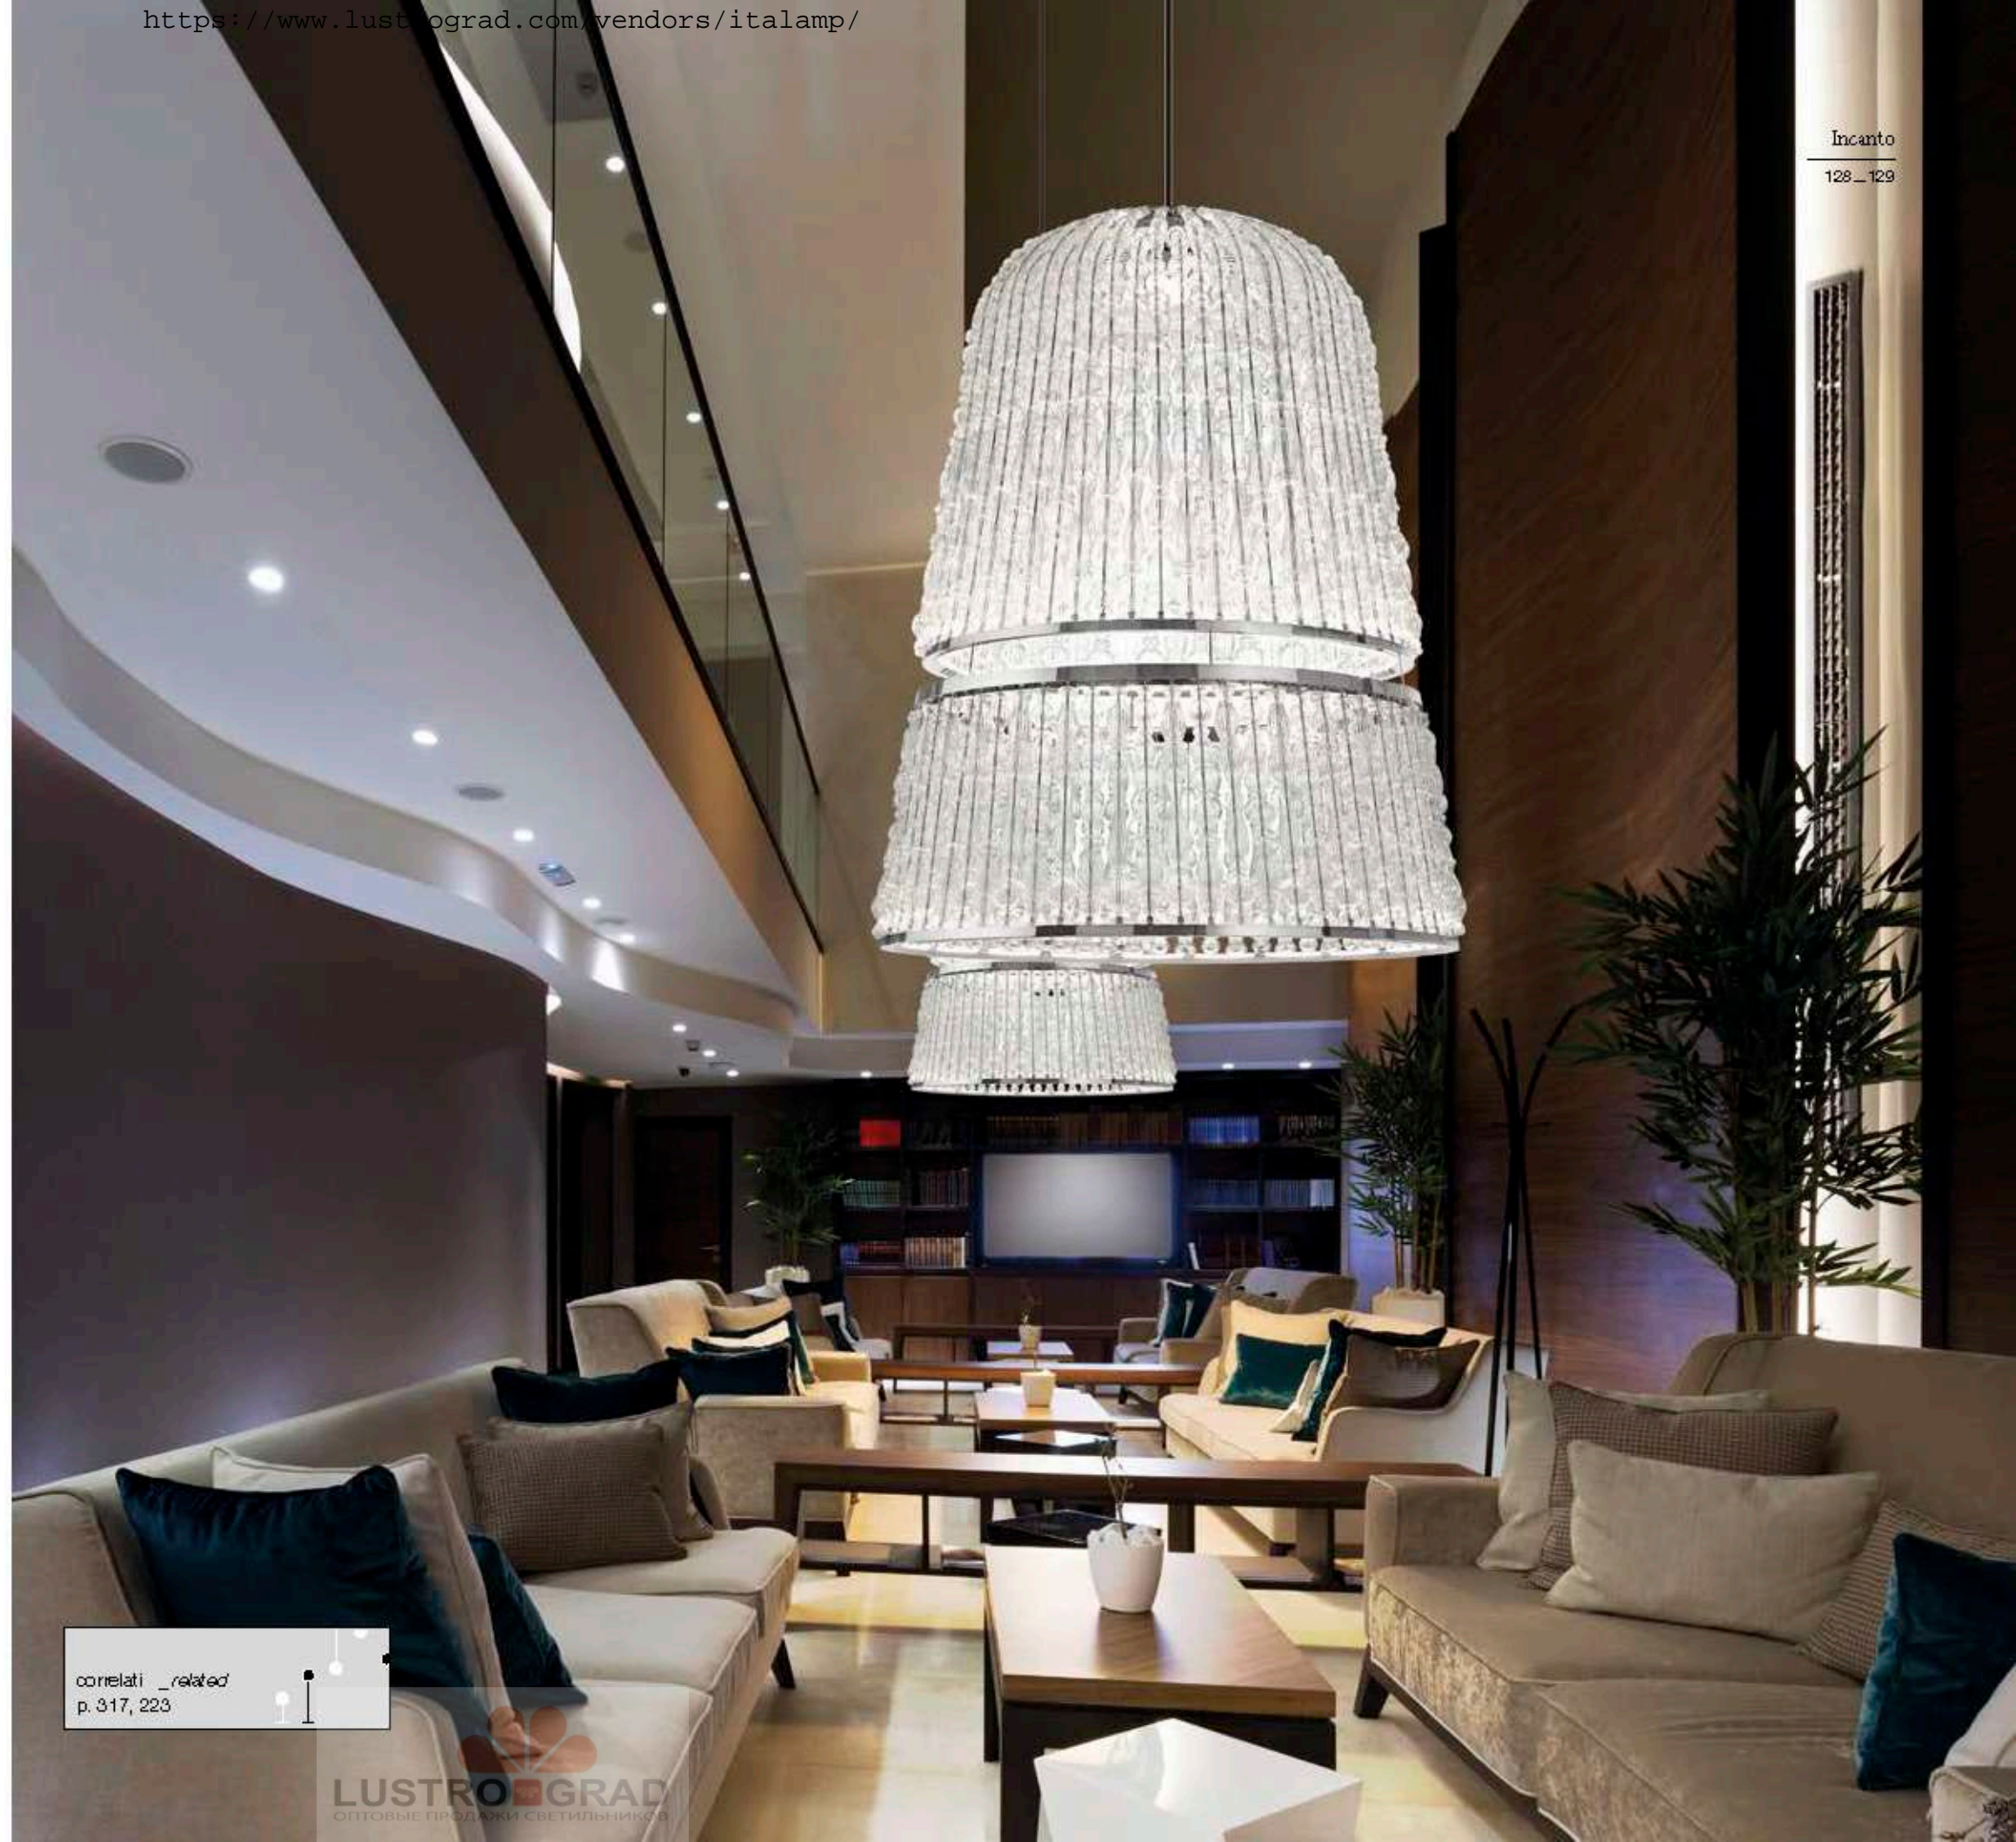

dimensioni _ dimensions

ø 130 h. 163+70 _ ø 51" h. 64"+27"

lampadine _ bulbs

180W LED - 14950 Lumen

3000K standard, alternativa disponibile a richiesta.

3000K standard, other options available on request.

correlati _ related
p. 317, 223