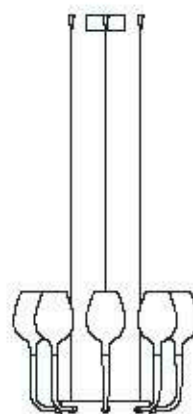

: Chandelier with rose gold blown glass diffusers
and metal structure with iron grey finish. Available in
different colours.

dimensioni _ dimensions
ø 63 h. 43 _ ø 25" h. 17"

lampadine _ bulbs
33W LED - 3700 Lumen