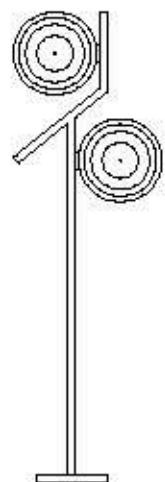

terra _ floor

ELLEPI 820/P

DESIGNER
ITALAMP STUDIO

: Lampada da terra in metallo con finitura bronzo e diffusori in vetro soffiato satinato. Disponibile in varianti cromatiche.

: Table lamp in bronze metal finish with blown satin glass diffusers. Available in different colours.

dimensioni _ dimensions
ø 53 h. 170 _ ø 21" h. 67"
lampadine _ bulbs
2 - E14 / 2 - E12