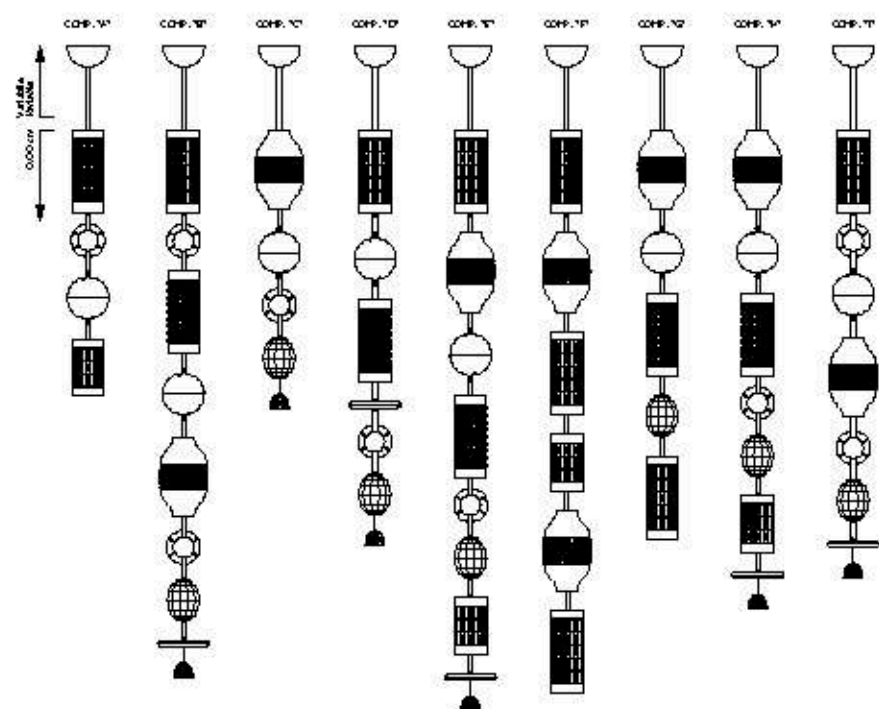

sospensioni _ suspensions

Incanto
182_183

ODETTE ODILE 2360

DESIGNER
EDWARD VAN VLIET

Lampada a sospensione modulare composta da elementi in vetro, metallo, cristallo e ceramica. Disponibile in varianti dimensionali e cromatiche.

Pendant made of glass, metal, crystal, leather and ceramic elements. Available in dimensions and colours.