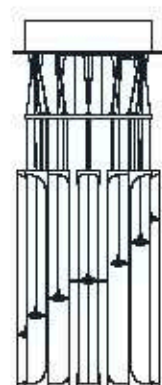

sospensioni _ suspensions

AMALIA T1700/S

DESIGNER
A. VORONTSOVA
F. BAIER
G. CHERVATIN
V. PALARIT

: Lampada a sospensione dotata di meccanismo cinetico visibile nel rosone a soffitto, elementi tubolari in vetro con verniciatura fotosensibile e cristalli Swarovski Elements.

: Suspension with kinetic mechanism in the ceiling rosette, tubular glasses with a photosensitive paint and Swarovski Elements crystals.