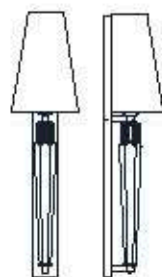

parete _ wall

Incanto

242_243

SPILLO 8057/AP

DESIGNER
ITALAMP STUDIO

: Lampada a parete in cristallo intagliato e metallo con finitura cromo, diffusore in tessuto blu. Disponibile in varianti cromatiche.

: Wall lamp in carved crystal and metal with chrome finish, blue fabric shade. Available in different colours.

dimensioni _ dimensions
L 19 h 76 sp. 16 _ W 7" h 30" sp. 6"

lampadine _ bulbs
1 - E27 / 1 - E26