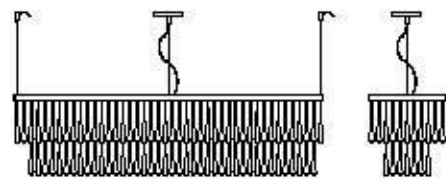

sospensioni _ suspensions

ALDO 2307/S

DESIGNER
ITALAMP STUDIO

Lampada a sospensione in metallo con finitura nickel e gocce in vetro trasparente. Disponibile in varianti dimensionali.

Pendants in metal with nickel plated finish and transparent glass drops. Available in different dimensions.

dimensioni _ dimensions
L 120x30 h. 30 _ ø 47"x12" h. 12"
lampadine _ bulbs
6 - G9

CE A++>A C>E