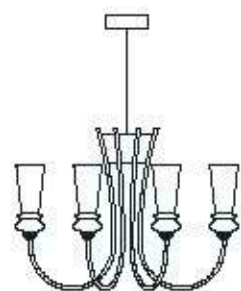

sospensioni _ suspensions

LICIO 2296/8

DESIGNER
STEFANO TRAVERSO
ROBERTA VITADELLO

: Lampada a sospensione in metallo con finitura rame spazzolato e nero opaco e diffusori in vetro. Disponibile in varianti dimensionali e cromatiche.

: Chandelier in brushed copper and matt black metal finish with glass diffusers. Available in different dimensions and colours.

dimensioni _ dimensions
ø 72 h. 47 _ ø 28" h. 18"

lampadine _ bulbs
8 - G9

correlati _ relateds
p. 225