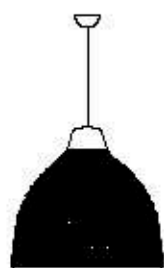

: Pendant with chrome metal structure and blown glass elements. Available in different dimensions and colours.

dimensioni _ dimensions
ø 64 h. 58 _ ø 25" h. 23"

dimensioni _ dimensions
ø 64 h. 58 _ ø 25" h. 23"