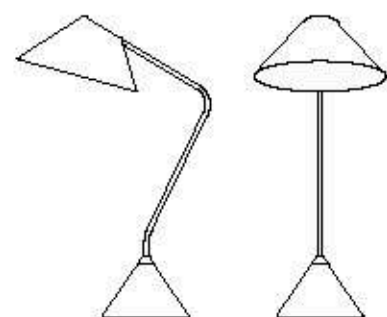

terra _ floor

FLAMINGO 795/PC

DESIGNER
STEFANO TRAVERSO

: Lampada da terra in metallo con finitura bianco, diffusore in metacrilato e base in cemento. Disponibile in varianti cromatiche.

: Floor lamp in metal with white finish, methacrylate diffuser and concrete base. Available in different colours.

dimensioni _ dimensions
ø 70x100 h. 174 _ ø 28"x39" h. 69"

lampadine _ bulbs
4 - E27 / 4 - E26