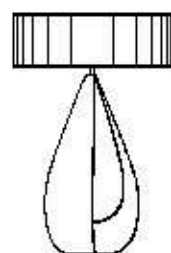

terra _ floor

Incanto

326_327

SUPERBA 3060/P

DESIGNER
ITALAMP STUDIO

: Lampada da terra in metallo con finitura bianco e diffusori in tessuto bianco e argento o nero e oro.

: Floor lamp in metal with white finish and fabric shades black and gold or white and silver.