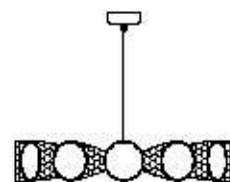

sospensioni _ suspensions

CHEERS

2400/12 - 2400/12+12

DESIGNER
STEFANO TRAVERSO

: Sospensione in vetro trasparente con dettagli in metallo cromato. Disponibile in varianti dimensionali e cromatiche.

: Pendant in glass with chrome metal finish. Available in different dimensions and colours.

dimensioni _ dimensions
ø 80 h. 14 _ ø 32" h. 6"
lampadine _ bulbs
12 - G9