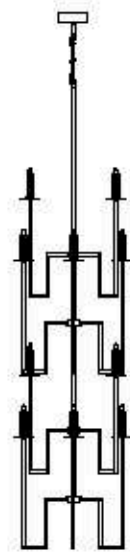

dimensioni _ dimensions
ø 56 h. 210 _ ø 22" h. 83"
lampadine _ bulbs
16 - G9