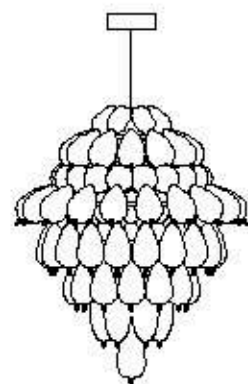

sospensioni _ suspensions

GRAPEFLUT 479/S

DESIGNER
ROBERTA VITADELLO
STEFANO TRAVERSO

: Lampada a sospensione in vetro soffiato e dettagli in Swarovski Elements con finitura metallo cromato. Disponibile in varianti dimensionali e cromatiche.

: Pendant in blown glass and Swarovski Elements details with chrome metal finish. Available in different dimensions and colours.