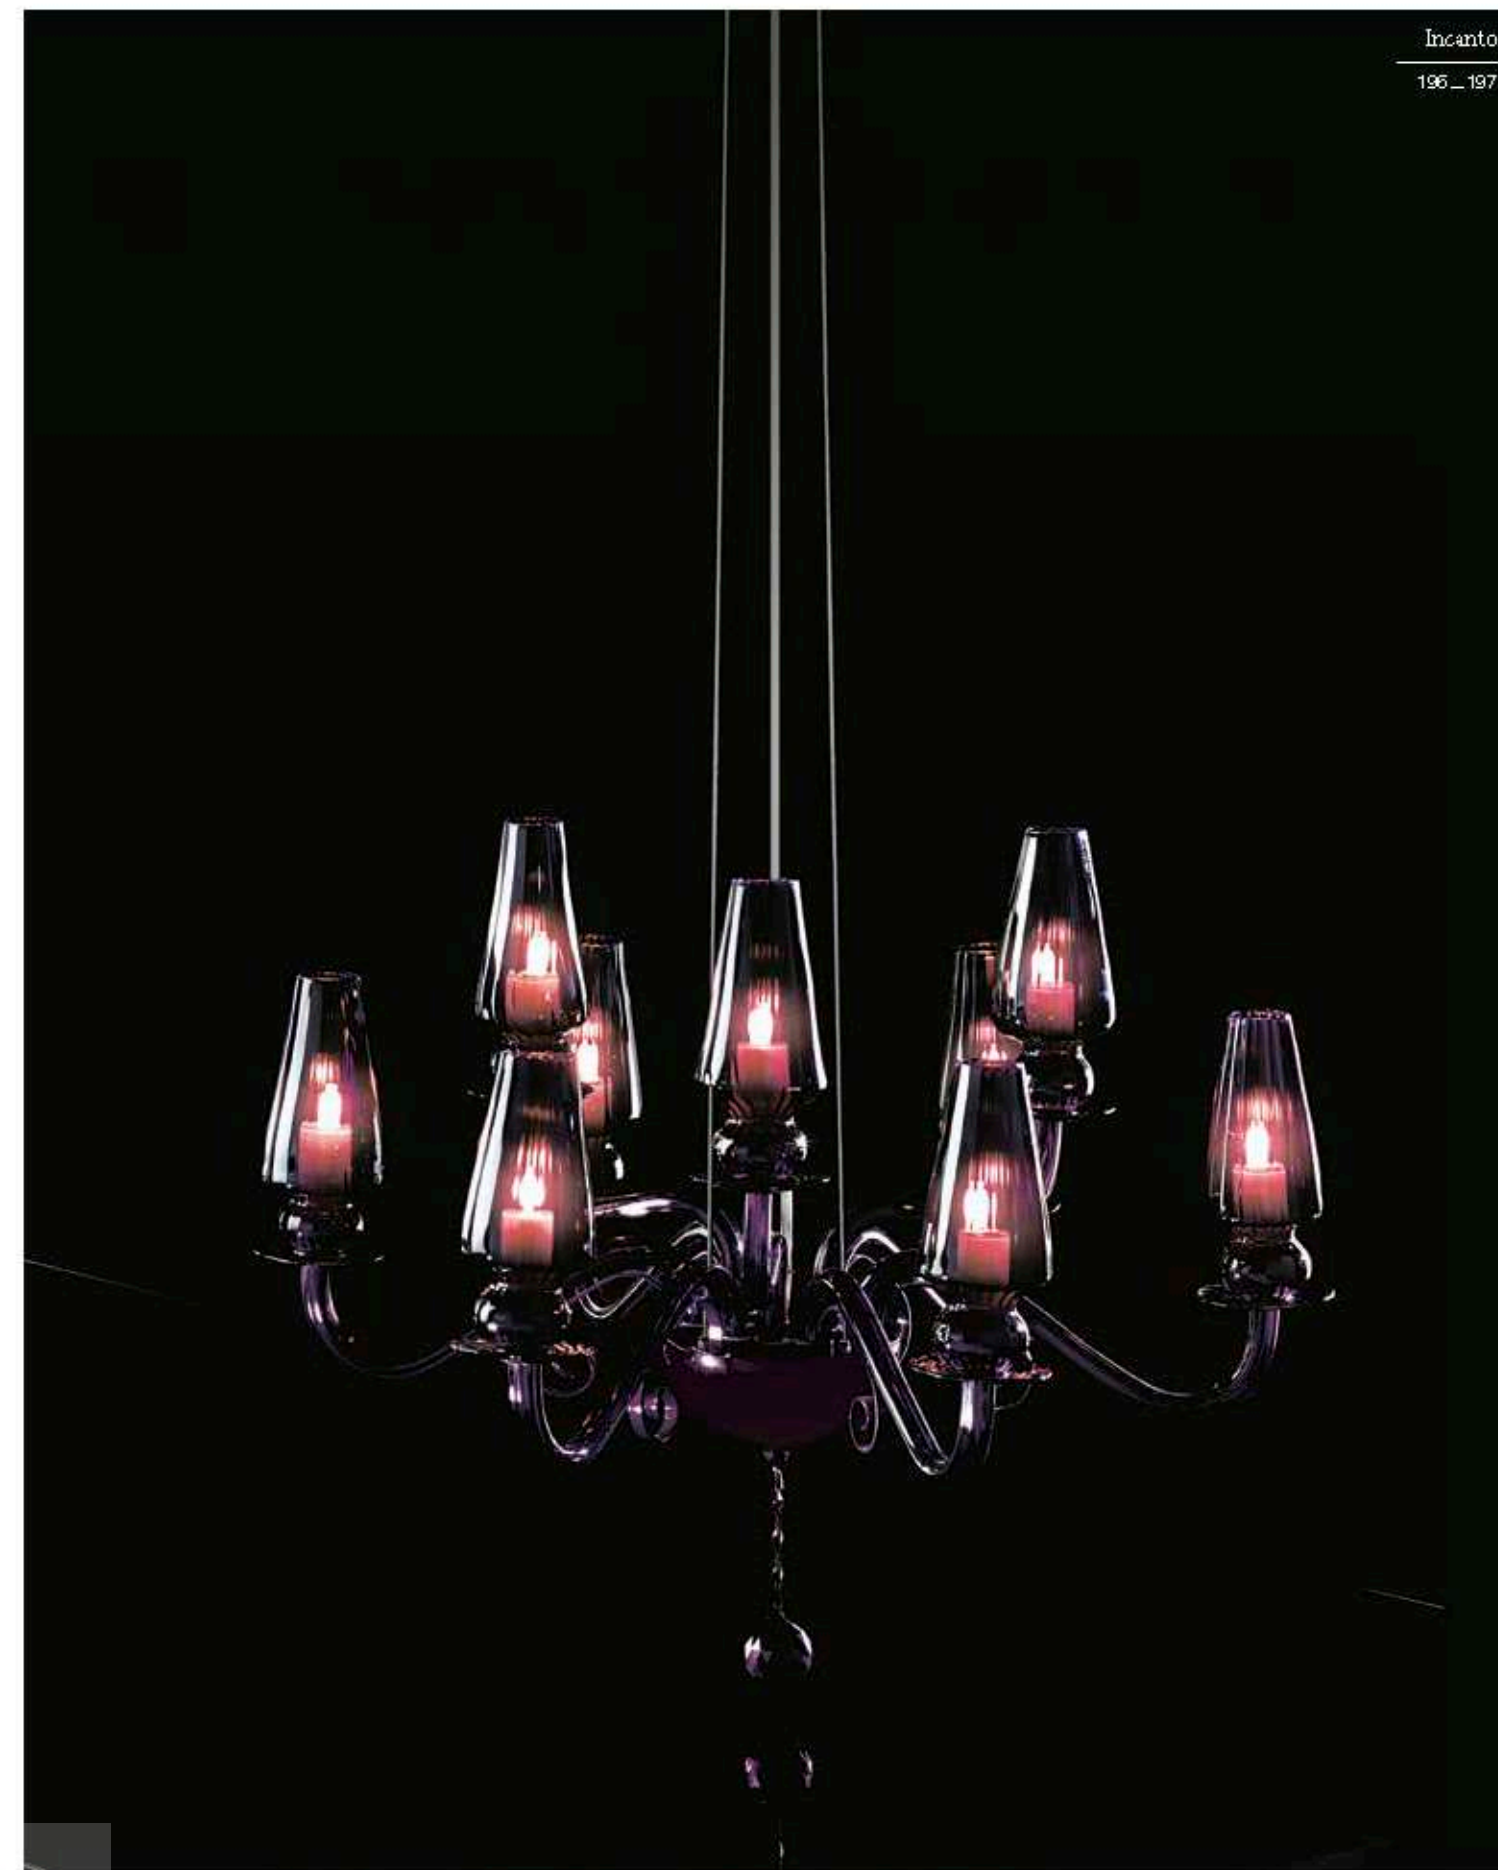

dimensioni _ dimensions
ø 62 h. 46 _ ø 25" h. 19"

lampadine _ bulbs
9 - G9

correlati _ relateds
p. 239