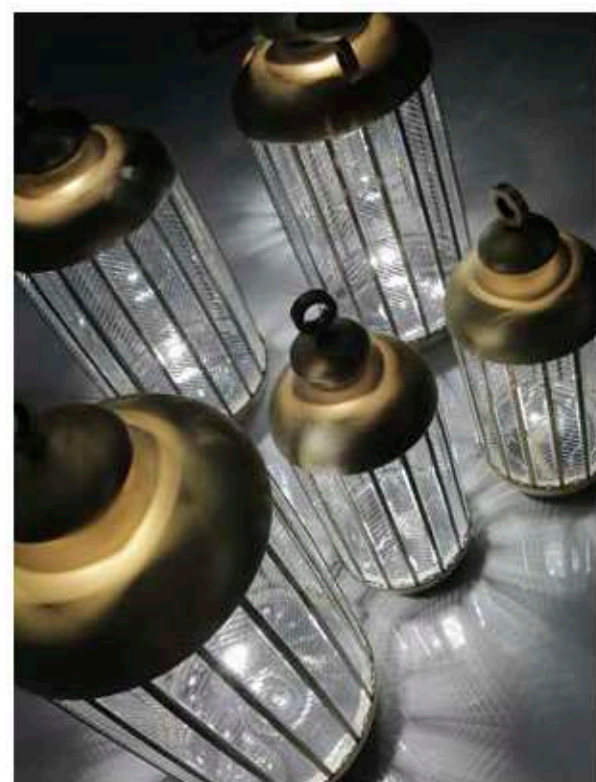

: Table lamp in metal with antique burnished or antique gold finish and carved glass diffuser. Available in different dimensions and colours.

dimensioni _ dimensions
ø 26 h. 66 _ ø 11" h. 26"

dimensioni _ dimensions
ø 38 h. 86 _ ø 15" h. 34"