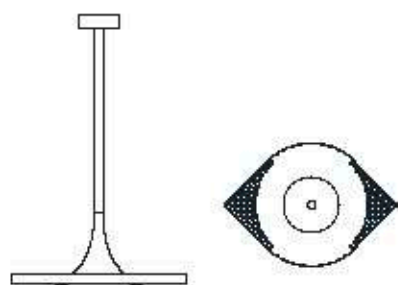

sospensioni _ suspensions

LUNATICA 726/S

DESIGNER
STUDIO MAMO

: Lampada a sospensione in metallo con finitura oro chiaro e particolari in cristallo intagliato, diffusore in vetro opalino. Disponibile in varianti cromatiche.

: Pendant in metal with clear gold finish and white opal diffuser with carved crystal accents. Available in different colours.