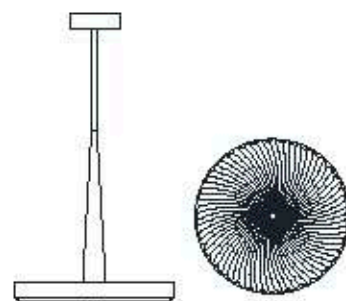

: Pendant in metal with light gold finish and carved crystal diffuser. Available in different colours.

dimensioni _ dimensions
ø 42 h.75 _ ø 16" h. 29"

lampadine _ bulbs
31W LED - 1800 Lumen

3000K standard, alternativa disponibile a richiesta.
3000K standard, other options available on request.