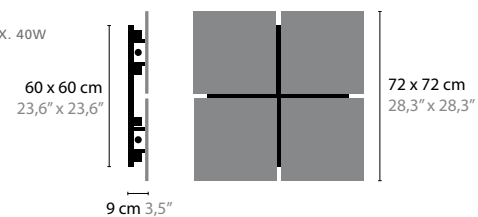

OUT OF LINE

DESIGN: COEN MUNSTERS 2017

OUT OF LINE

OUT OF LINE

OUT OF LINE IS A REGISTERED DESIGN BY COEN MUNSTERS 2017

OUT OF LINE

14100
LED 7W / 24V / 2700K
COLORS: 02-32-33
NEEDED SUPPLEMENT: CEILING ELECTRICAL BOX