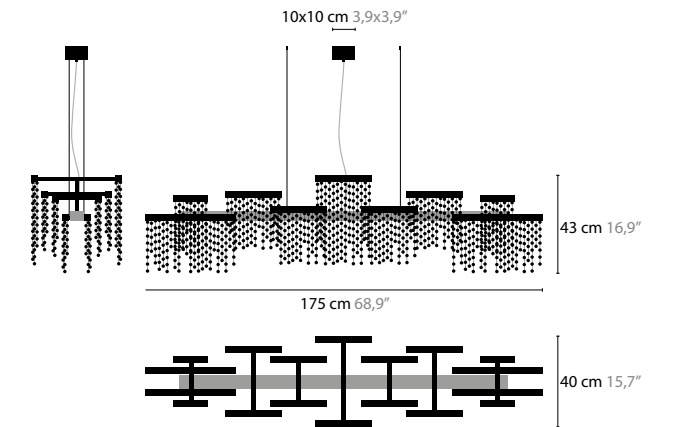

FROZEN EYES H18

10941 / SPECTRA CRYSTAL
10942 / SWAROVSKI STRASS
LED 85W / 24V
COLORS: 02-10-12-13-14-16

FROZEN EYES WALLPANEL W3

10989 / SPECTRA CRYSTAL
10990 / SWAROVSKI STRASS
LED 16W / 24V
COLORS: 00-01-02-10-12-13-14-16

FROZEN EYES WALLPANEL W7

10995 / SPECTRA CRYSTAL
10996 / SWAROVSKI STRASS
LED 35W / 24V
COLORS: 00-01-02-10-12-13-14-16