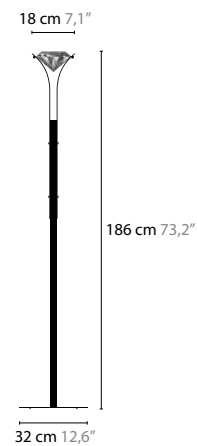

ELEMENTS OF LOVE

ELEMENTS OF LOVE IS A REGISTERED DESIGN BY COEN MUNSTERS 2009

ELEMENTS OF LOVE H1

10510 / WITH CRYSTAL ELEMENT
BASE: 1 X GY6.35 / 12V / MAX. 35W
10511 LED / WITH CRYSTAL ELEMENT
BASE: 1 X 4,5W / 2700K
COLORS: 00-01-02-05-16

ELEMENTS OF LOVE H2

10514 / WITH CRYSTAL ELEMENTS
BASE: 2 X GY6.35 / 12V / MAX. 35W
10515 LED / WITH CRYSTAL ELEMENTS
BASE: 2 X 4,5W / 2700K
COLORS: 00-01-02-05-16

ELEMENTS OF LOVE H3

10518 / WITH CRYSTAL ELEMENTS
BASE: 3 X GY6.35 / 12V / MAX. 35W
10519 LED / WITH CRYSTAL ELEMENTS
BASE: 3 X 4,5W / 2700K
COLORS: 00-01-02-05-16

ELEMENTS OF LOVE H5

10524 / WITH CRYSTAL ELEMENTS
BASE: 5 X GY6.35 / 12V / MAX. 35W
10525 LED / WITH CRYSTAL ELEMENTS
BASE: 5 X 4,5W / 2700K
COLORS: 00-01-02-05-16

ELEMENTS OF LOVE W1

10550 / WITH CRYSTAL ELEMENT
BASE: 1 X GY6.35 / 12V / MAX. 35W
10551 LED / WITH CRYSTAL ELEMENT
BASE: 1 X 4,5W / 2700K
COLORS: 00-01-02-05-16

ELEMENTS OF LOVE W1 XL

10554 / WITH CRYSTAL ELEMENT
BASE: 1 X GY6.35 / 12V / MAX. 35W
10555 LED / WITH CRYSTAL ELEMENT
BASE: 1 X 4,5W / 2700K
COLORS: 00-01-02-05-16

ELEMENTS OF LOVE F1

10574 / WITH CRYSTAL ELEMENT
BASE: 1 X GY6.35 / 12V / MAX. 35W
INCL. REGULAR / DIMMER
10575 LED / WITH CRYSTAL ELEMENT
BASE: 1 X 4,5W / 2700K
INCL. REGULAR / DIMMER
COLORS: 00-01-02-05-16

ELEMENTS OF LOVE H5L

10530 / WITH CRYSTAL ELEMENTS
BASE: 5 X GY6.35 / 12V / MAX. 35W
10531 LED / WITH CRYSTAL ELEMENTS
BASE: 5 X 4,5W / 2700K
COLORS: 00-01-02-05-16

ELEMENTS OF LOVE H8L

10540 / WITH CRYSTAL ELEMENTS
BASE: 8 X GY6.35 / 12V / MAX. 35W
10541 LED / WITH CRYSTAL ELEMENTS
BASE: 8 X 4,5W / 2700K
COLORS: 00-01-02-05-16

ELEMENTS OF LOVE T1

10564 / WITH CRYSTAL ELEMENT
BASE: 1 X GY6.35 / 12V / MAX. 35W
INCL. REGULAR / DIMMER
10565 LED / WITH CRYSTAL ELEMENT
BASE: 1 X 4,5W / 2700K
INCL. REGULAR / DIMMER
COLORS: 00-01-02-05-16

ELEMENTS OF LOVE T2