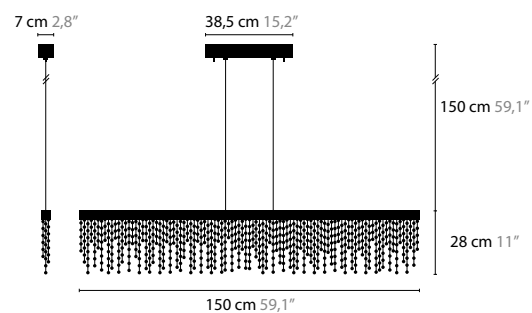

FROZEN EYES HXL CXL

10929 / SPECTRA CRYSTAL
10930 / SWAROVSKI STRASS
LED 27W / 24V
COLORS: 00-01-02-05-10-12-13-14-16