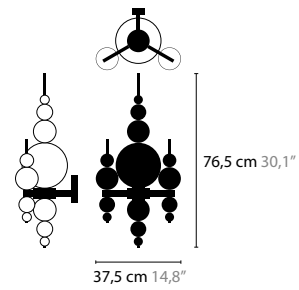

TEARS FROM MOON W3

13220 / WHITE HANDMADE GLASS BALLS
13221 / BLACK HANDMADE GLASS BALLS
13222 / SILVER HANDMADE GLASS BALLS
13223 / GOLD HANDMADE GLASS BALLS
BASE: 3 X G4 / 12V / MAX. 20W
COLORS: 00 01 02 05 12 13