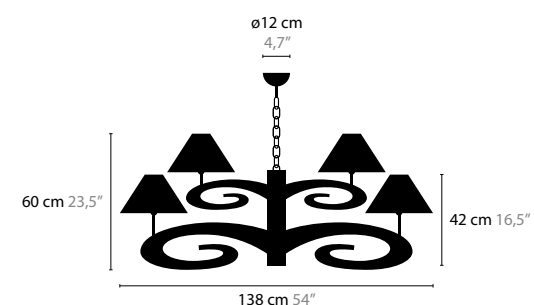

LAZY SUNDAY H12+1

11422

BASE: 12 X E14 / 220V / MAX. 25W
BASE DOWNLIGHT: 1 X GU10 / 220V / MAX. 50W
COLORS: 02-10-12-13-14-16
SHADE: (FLAT MODEL) BLACK / RED
WHITE / CRÈME / BROWN