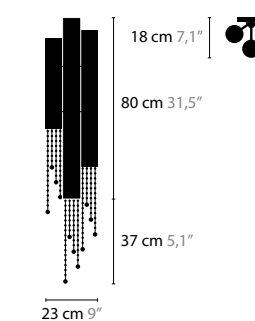

SEXY CRYSTALS W3+3

- 12320 / SPECTRA CRYSTAL
- 12321 / SWAROVSKI STRASS

BASE: 6 X GU10 / 220V / MAX. 50W
UP LIGHT AND DOWN LIGHT
COLORS: 00-01-02-05-10-12-13-14-16