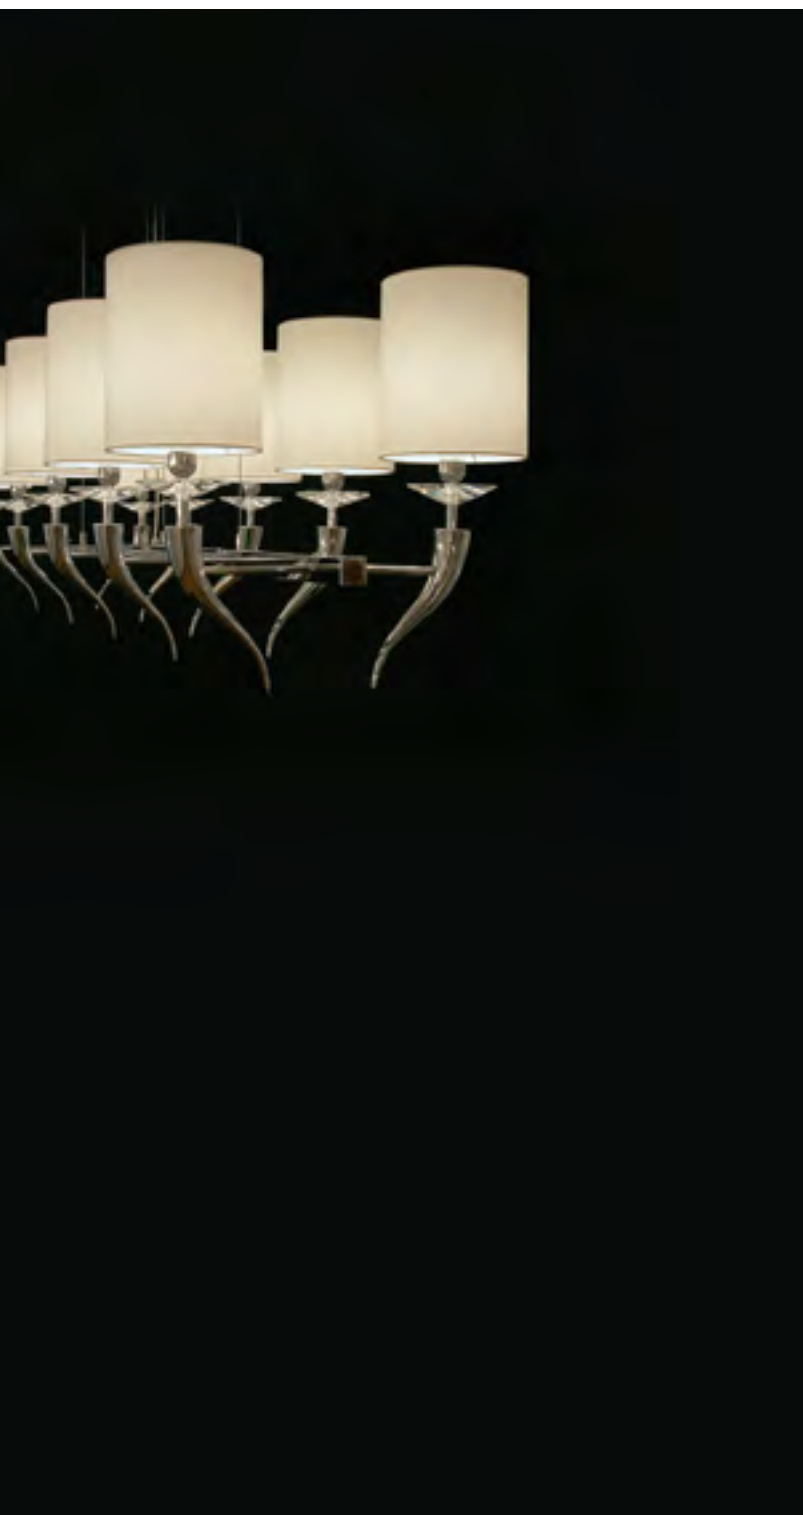

LOVING ARMS

DESIGN: COEN MUNSTERS 2008