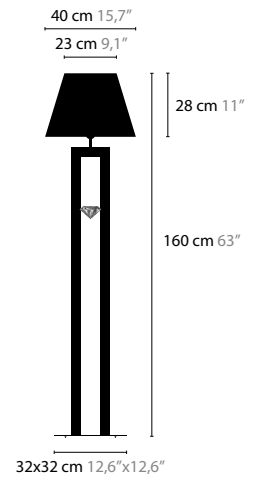

ELEMENTS OF LOVE

ELEMENTS OF LOVE IS A REGISTERED DESIGN BY COEN MUNSTERS 2009

ELEMENTS OF LOVE H1

10510 / WITH CRYSTAL ELEMENT
BASE: 1 X GY6.35 / 12V / MAX. 35W
10511 LED / WITH CRYSTAL ELEMENT
BASE: 1 X 4,5W / 2700K
COLORS: 00-01-02-05-16

ELEMENTS OF LOVE H2

10514 / WITH CRYSTAL ELEMENTS
BASE: 2 X GY6.35 / 12V / MAX. 35W
10515 LED / WITH CRYSTAL ELEMENTS
BASE: 2 X 4,5W / 2700K
COLORS: 00-01-02-05-16

ELEMENTS OF LOVE H3

10518 / WITH CRYSTAL ELEMENTS
BASE: 3 X GY6.35 / 12V / MAX. 35W
10519 LED / WITH CRYSTAL ELEMENTS
BASE: 3 X 4,5W / 2700K
COLORS: 00-01-02-05-16

ELEMENTS OF LOVE H5

10524 / WITH CRYSTAL ELEMENTS
BASE: 5 X GY6.35 / 12V / MAX. 35W
10525 LED / WITH CRYSTAL ELEMENTS
BASE: 5 X 4,5W / 2700K
COLORS: 00-01-02-05-16

ELEMENTS OF LOVE W1

10550 / WITH CRYSTAL ELEMENT
BASE: 1 X GY6.35 / 12V / MAX. 35W
10551 LED / WITH CRYSTAL ELEMENT
BASE: 1 X 4,5W / 2700K
COLORS: 00-01-02-05-16

ELEMENTS OF LOVE W1 XL

10554 / WITH CRYSTAL ELEMENT
BASE: 1 X GY6.35 / 12V / MAX. 35W
10555 LED / WITH CRYSTAL ELEMENT
BASE: 1 X 4,5W / 2700K
COLORS: 00-01-02-05-16

ELEMENTS OF LOVE F1

10574 / WITH CRYSTAL ELEMENT
BASE: 1 X GY6.35 / 12V / MAX. 35W
INCL. REGULAR / DIMMER
10575 LED / WITH CRYSTAL ELEMENT
BASE: 1 X 4,5W / 2700K
INCL. REGULAR / DIMMER
COLORS: 00-01-02-05-16

ELEMENTS OF LOVE H5L

10530 / WITH CRYSTAL ELEMENTS
BASE: 5 X GY6.35 / 12V / MAX. 35W
10531 LED / WITH CRYSTAL ELEMENTS
BASE: 5 X 4,5W / 2700K
COLORS: 00-01-02-05-16

ELEMENTS OF LOVE H8L

10540 / WITH CRYSTAL ELEMENTS
BASE: 8 X GY6.35 / 12V / MAX. 35W
10541 LED / WITH CRYSTAL ELEMENTS
BASE: 8 X 4,5W / 2700K
COLORS: 00-01-02-05-16

ELEMENTS OF LOVE T1

10564 / WITH CRYSTAL ELEMENT
BASE: 1 X GY6.35 / 12V / MAX. 35W
INCL. REGULAR / DIMMER
10565 LED / WITH CRYSTAL ELEMENT
BASE: 1 X 4,5W / 2700K
INCL. REGULAR / DIMMER
COLORS: 00-01-02-05-16

ELEMENTS OF LOVE T2