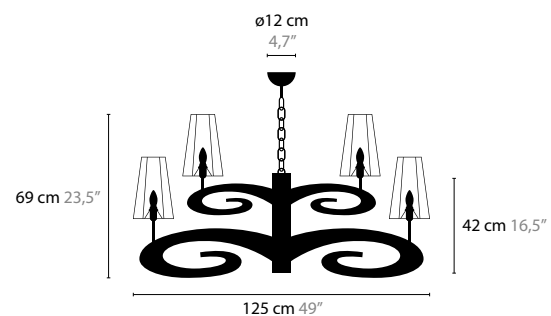

LAZY SUNDAY H6+1

11414

BASE: 6 X E14 / 220V / MAX. 40W
BASE DOWNLIGHT: 1 X GU10 / 220V / MAX. 50W
COLORS: 10-12-13-14

LAZY SUNDAY H12+1

11426

BASE: 12 X E14 / 220V / MAX. 40W
BASE DOWNLIGHT: 1 X GU10 / 220V / MAX. 50W
COLORS: 10-12-13-14