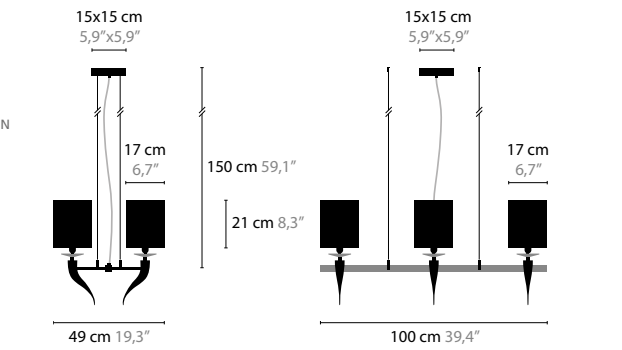

11610

WITH CRYSTAL ELEMENTS
 BASE: 5 X E14 / 220V / MAX. 40W
 COLORS: 00-01-02-05-10-12-13-14-16
 SHADE: BLACK / RED / WHITE / CRÈME / BROWN

LOVING ARMS H6

11620

WITH CRYSTAL ELEMENTS
 BASE: 6 X E14 / 220V / MAX. 40W
 COLORS: 00-01-02-05-10-12-13-14-16
 SHADE: BLACK / RED / WHITE / CRÈME / BROWN