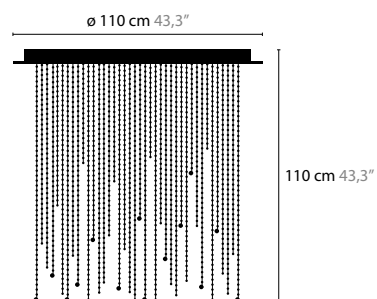

ICE FALL C14

14060 / CRYSTAL
14061 / SPECTRA CRYSTAL
14062 / SWAROVSKI STRASS
BASE: 14 X GU10 / 220V / MAX. 50W
COLORS: 00-01-02-05-16