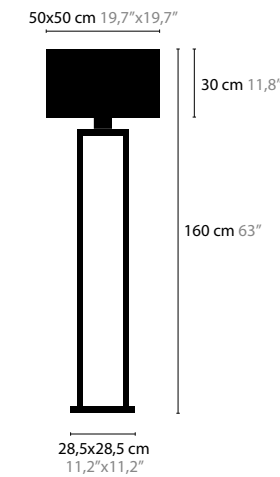

SWINGING BALLET F1

12980

BASE: 1 X E27 / 220V / MAX. 100W
COLORS: 00-01-02-05-10-12-13-14-16
INCL. REGULAR / DIMMER
SHADE: BLACK / RED / CRÈME / WHITE / BROWN