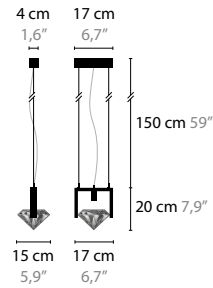

ELEMENTS OF LOVE H2

10514 / WITH CRYSTAL ELEMENTS
 BASE: 2 X GY6.35 / 12V / MAX. 35W
10515 LED / WITH CRYSTAL ELEMENTS
 BASE: 2 X 4,5W / 2700K
 COLORS: 00-01-02-05-16

ELEMENTS OF LOVE H3

10518 / WITH CRYSTAL ELEMENTS
 BASE: 3 X GY6.35 / 12V / MAX. 35W
10519 LED / WITH CRYSTAL ELEMENTS
 BASE: 3 X 4,5W / 2700K
 COLORS: 00-01-02-05-16