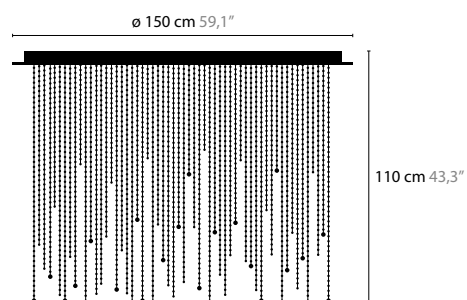

ICE FALL C20

14070 / CRYSTAL
14071 / SPECTRA CRYSTAL
14072 / SWAROVSKI STRASS
BASE: 20 X GU10 / 220V / MAX. 50W
COLORS: 00-01-02-05-16