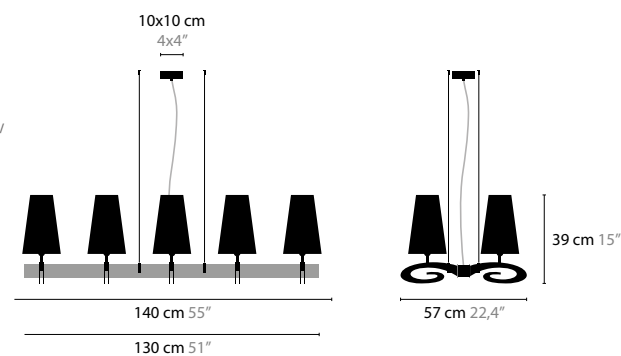

11435

BASE: 18 X E14 / 220V / MAX. 40W
 BASE DOWNLIGHT: 1 X GU10 / 220V / MAX. 50W
 COLORS: 02-10-12-13-14-16
 SHADE: (HIGH MODEL) BLACK / RED / WHITE /
 CRÈME / BROWN

LAZY SUNDAY H10

11447

BASE: 10 X E14 / 220V / MAX. 40W
 COLORS: 02-10-12-13-14-16
 SHADE: (HIGH MODEL) BLACK / RED / WHITE /
 CRÈME / BROWN