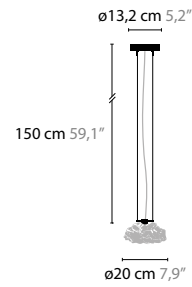

FLOWERS FROM AMSTERDAM

FLOWERS FROM AMSTERDAM IS A REGISTERED DESIGN BY COEN MUNSTERS 2013

FLOWERS FROM AMSTERDAM H1

10710 / CLEAR GLASS
10711 / SILVER GLASS
10712 / GOLD GLASS
BASE: 1 X G9 / 220V / MAX. 40W
COLORS: 00-01-02-05-16

FLOWERS FROM AMSTERDAM H3

10720 / CLEAR GLASS
10721 / SILVER GLASS
10722 / GOLD GLASS
BASE: 3 X G9 / 220V / MAX. 40W
COLORS: 00-01-02-05-16