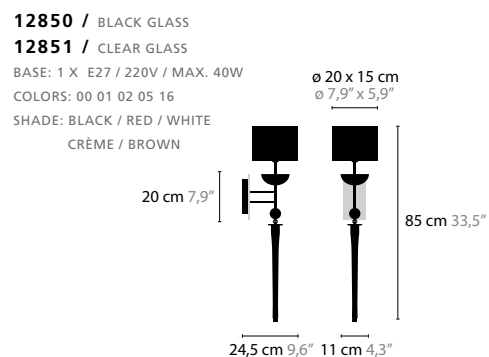

SWEET SYMPHONY

SWEET SYMPHONY IS A REGISTERED DESIGN BY COEN MUNSTERS 2010

SWEET SYMPHONY W1