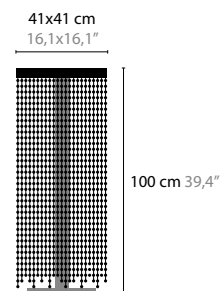

AVENUE ONE T4

13560 / CRYSTAL
13561 / SPECTRA CRYSTAL
13562 / SWAROVSKI STRASS
BASE: 4 X G9 / 220V / MAX. 40W
COLORS: 00-01-02-05-16