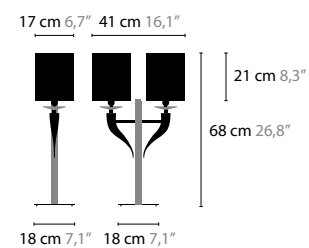

LOVING ARMS T2

11670

WITH CRYSTAL ELEMENTS
BASE: 2 X E14 / 220V / MAX. 40W
INCL. REGULAR / DIMMER
COLORS: 00-01-02-05-10-12-13-14-16
SHADE: BLACK / RED / WHITE / CRÈME / BROWN

11670