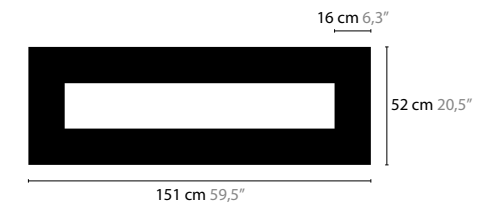

SKY CYCLES H16

12450 / CRYSTAL
12451 / SPECTRA CRYSTAL
12452 / SWAROVSKI STRASS
BASE: 16 X G9 / 220V / MAX. 40W
COLORS: 02 - (OTHER COLORS ON REQUEST)