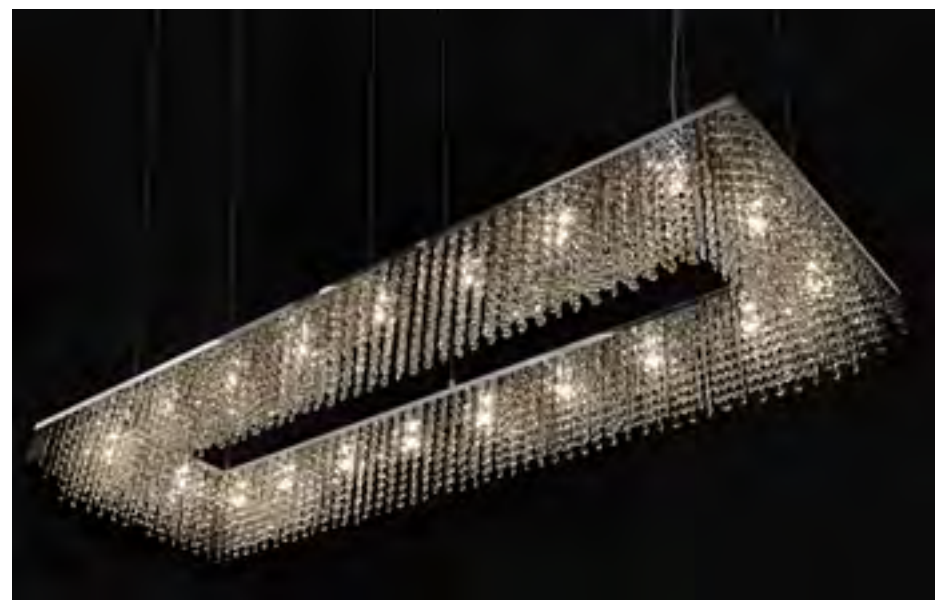

SKY CYCLES

DESIGN: COEN MUNSTERS 2016

- 12450 CRYSTAL
- 12451 SPECTRA CRYSTAL
- 12452 SWAROVSKI STRASS