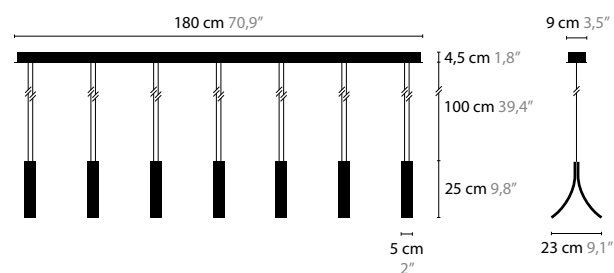

LED 5 X 13W / 24V / 2700K
COLORS: 02-32-33

STREAM W2

13780

LED 7W / 24V / 2700K
COLORS: 02-32-33

STREAM H7

13740

LED 7 X 7W / 24V / 2700K
COLORS: 02-32-33

STREAM W2 XL