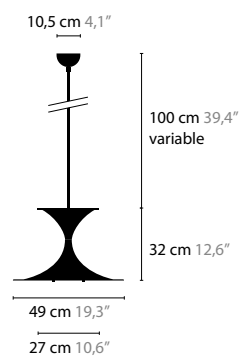

11211 LED

DOWNLIGHT: LED 13W
UPLIGHT: LED 13W

COLORS: 01-02-16

JAZZY

11220 / WITH CRYSTAL ELEMENT

DOWNLIGHT: BASE: 1 X R75 / 220V / MAX. 150W
UPLIGHT: BASE: 2 X R75 / 220V / MAX. 150W