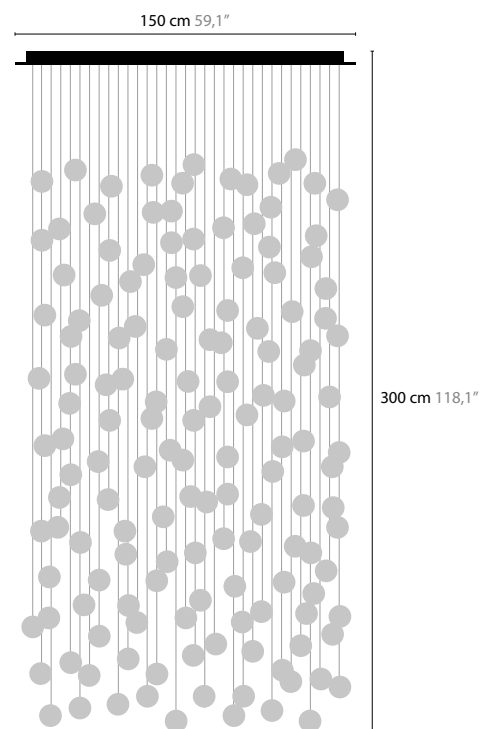

BALLROOM C32

13950
BASE: 32 X LED / 24V / 1W
COLORS: 00-01-02-05-10-14-16

BALLROOM C100

13960
BASE: 100 X LED / 24V / 1W
COLORS: 00-01-02-05-10-14-16

BALLROOM C145

13970
BASE: 145 X LED / 24V / 1W
COLORS: 00-01-02-05-10-14-16