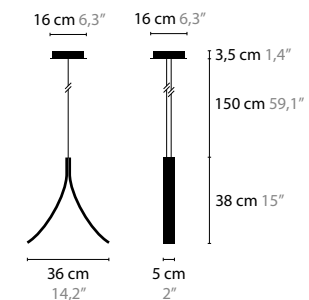

STREAM H1 XL

13712

LED 13W / 24V / 2700K
COLORS: 02-32-33