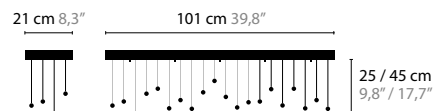

SPRANKLING DISK C10

12630 / SPECTRA CRYSTAL
12631 / SWAROVSKI STRASS
BASE: 10 X G4 / 12V / MAX. 20W
12632 LED / SPECTRA CRYSTAL
12633 LED / SWAROVSKI STRASS
9 X LED / 5W / 2700 K.
80 CRYSTALS 20 MM
COLORS: 00-01-02-05-16