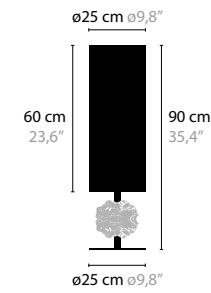

FLOWERS FROM AMSTERDAM T1H

10830 / CLEAR GLASS
10831 / SILVER GLASS
10832 / GOLD GLASS
BASE: 1 X E27 / 220V / MAX. 60W
INCL. REGULAR / DIMMER
COLORS: 00-01-02-05-16
SHADE: BLACK / RED / WHITE /
CRÈME / BROWN

FLOWERS FROM AMSTERDAM T1

10840 / CLEAR GLASS
10841 / SILVER GLASS
10842 / GOLD GLASS
BASE: 1 X E27 / 220V / MAX. 60W
INCL. REGULAR / DIMMER
COLORS: 00-01-02-05-16
SHADE: BLACK / RED / WHITE /
CRÈME / BROWN