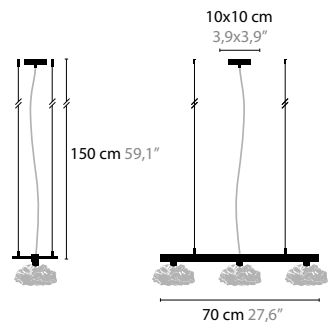

FLOWERS FROM AMSTERDAM H3

10720 / CLEAR GLASS
10721 / SILVER GLASS
10722 / GOLD GLASS
 BASE: 3 X G9 / 220V / MAX. 40W
 COLORS: 00-01-02-05-16

FLOWERS FROM AMSTERDAM H5

10730 / CLEAR GLASS
10731 / SILVER GLASS
10732 / GOLD GLASS
 BASE: 5 X G9 / 220V / MAX. 40W
 COLORS: 00-01-02-05-16