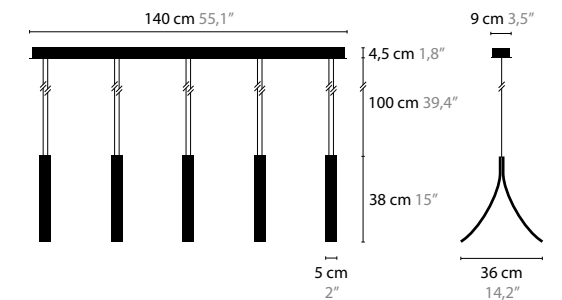

STREAM H5 XL

13732

LED 5 X 13W / 24V / 2700K
COLORS: 02-32-33