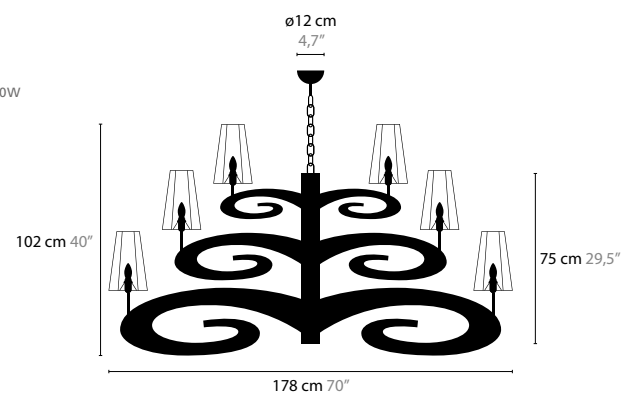

LAZY SUNDAY H18+1

11438

BASE: 18 X E14 / 220V / MAX. 40W
BASE DOWNLIGHT: 1 X GU10 / 220V / MAX. 50W
COLORS: 10-12-13-14