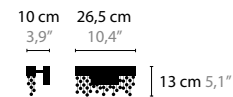

FROZEN EYES W1 M C

10959 / SPECTRA CRYSTAL
10960 / SWAROVSKI STRASS
LED 5W / 24V
COLORS: 00-01-02-05-10-12-13-14-16