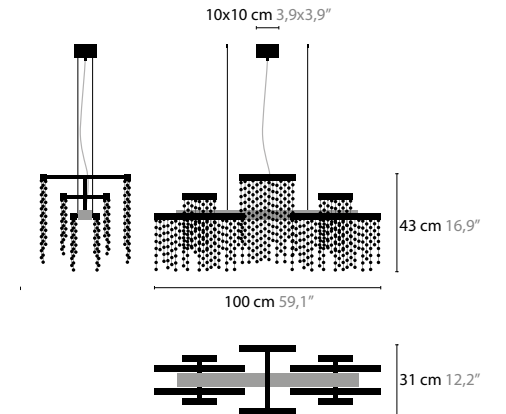

FROZEN EYES H10

10935 / SPECTRA CRYSTAL
10936 / SWAROVSKI STRASS
LED 38W / 24V
COLORS: 02-10-12-13-14-16