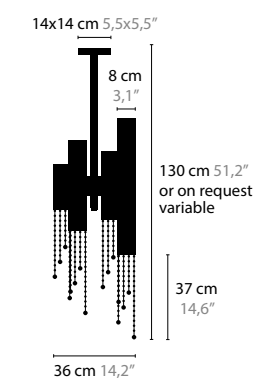

SEXY CRYSTALS H4+4

- 12280 / WITHOUT CRYSTAL
- 12281 / SPECTRA CRYSTAL
- 12282 / SWAROVSKI STRASS

BASE: 8 X GU10 / 220V / MAX. 50W
UP- AND DOWNLIGHT
COLORS: 00-01-02-05-10-12-13-14-16