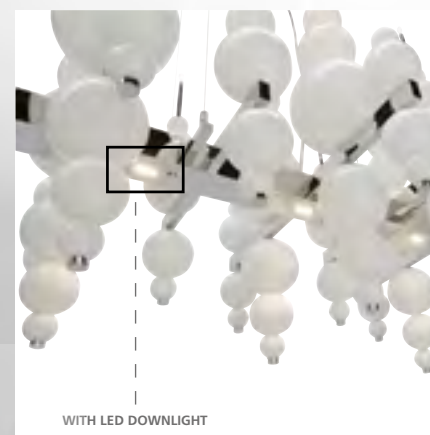

- 13130 WHITE HANDMADE GLASS BALLS
- 13131 BLACK HANDMADE GLASS BALLS
- 13132 SILVER HANDMADE GLASS BALLS
- 13133 GOLD HANDMADE GLASS BALLS