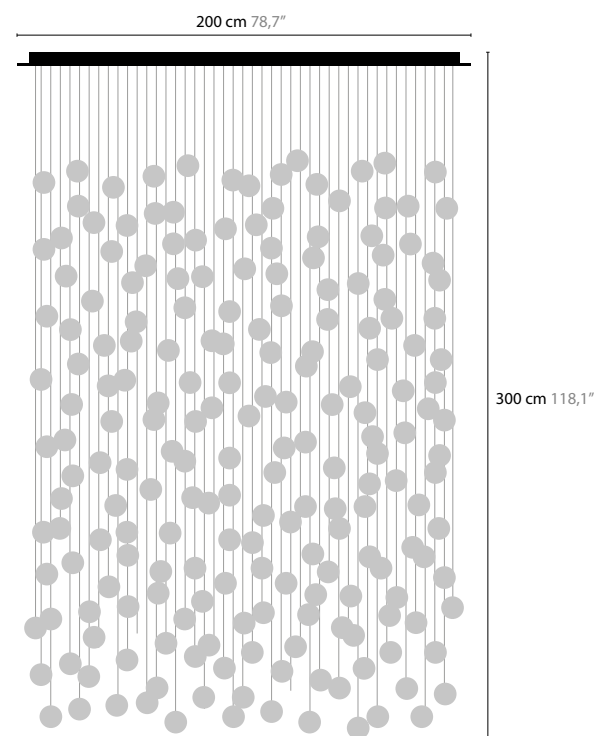

BALLROOM C200

13980
BASE: 200 X LED / 24V / 1W
COLORS: 00-01-02-05-10-14-16