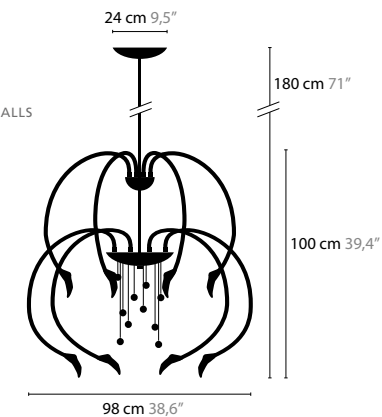

CHILL OUT H12

10328 / WITHOUT CRYSTAL
10329 / WITH 10 SWAROVSKI STRASS BALLS
BASE: 12 X G9 / 220V / MAX. 40W
COLORS: 00-01-02-05-16