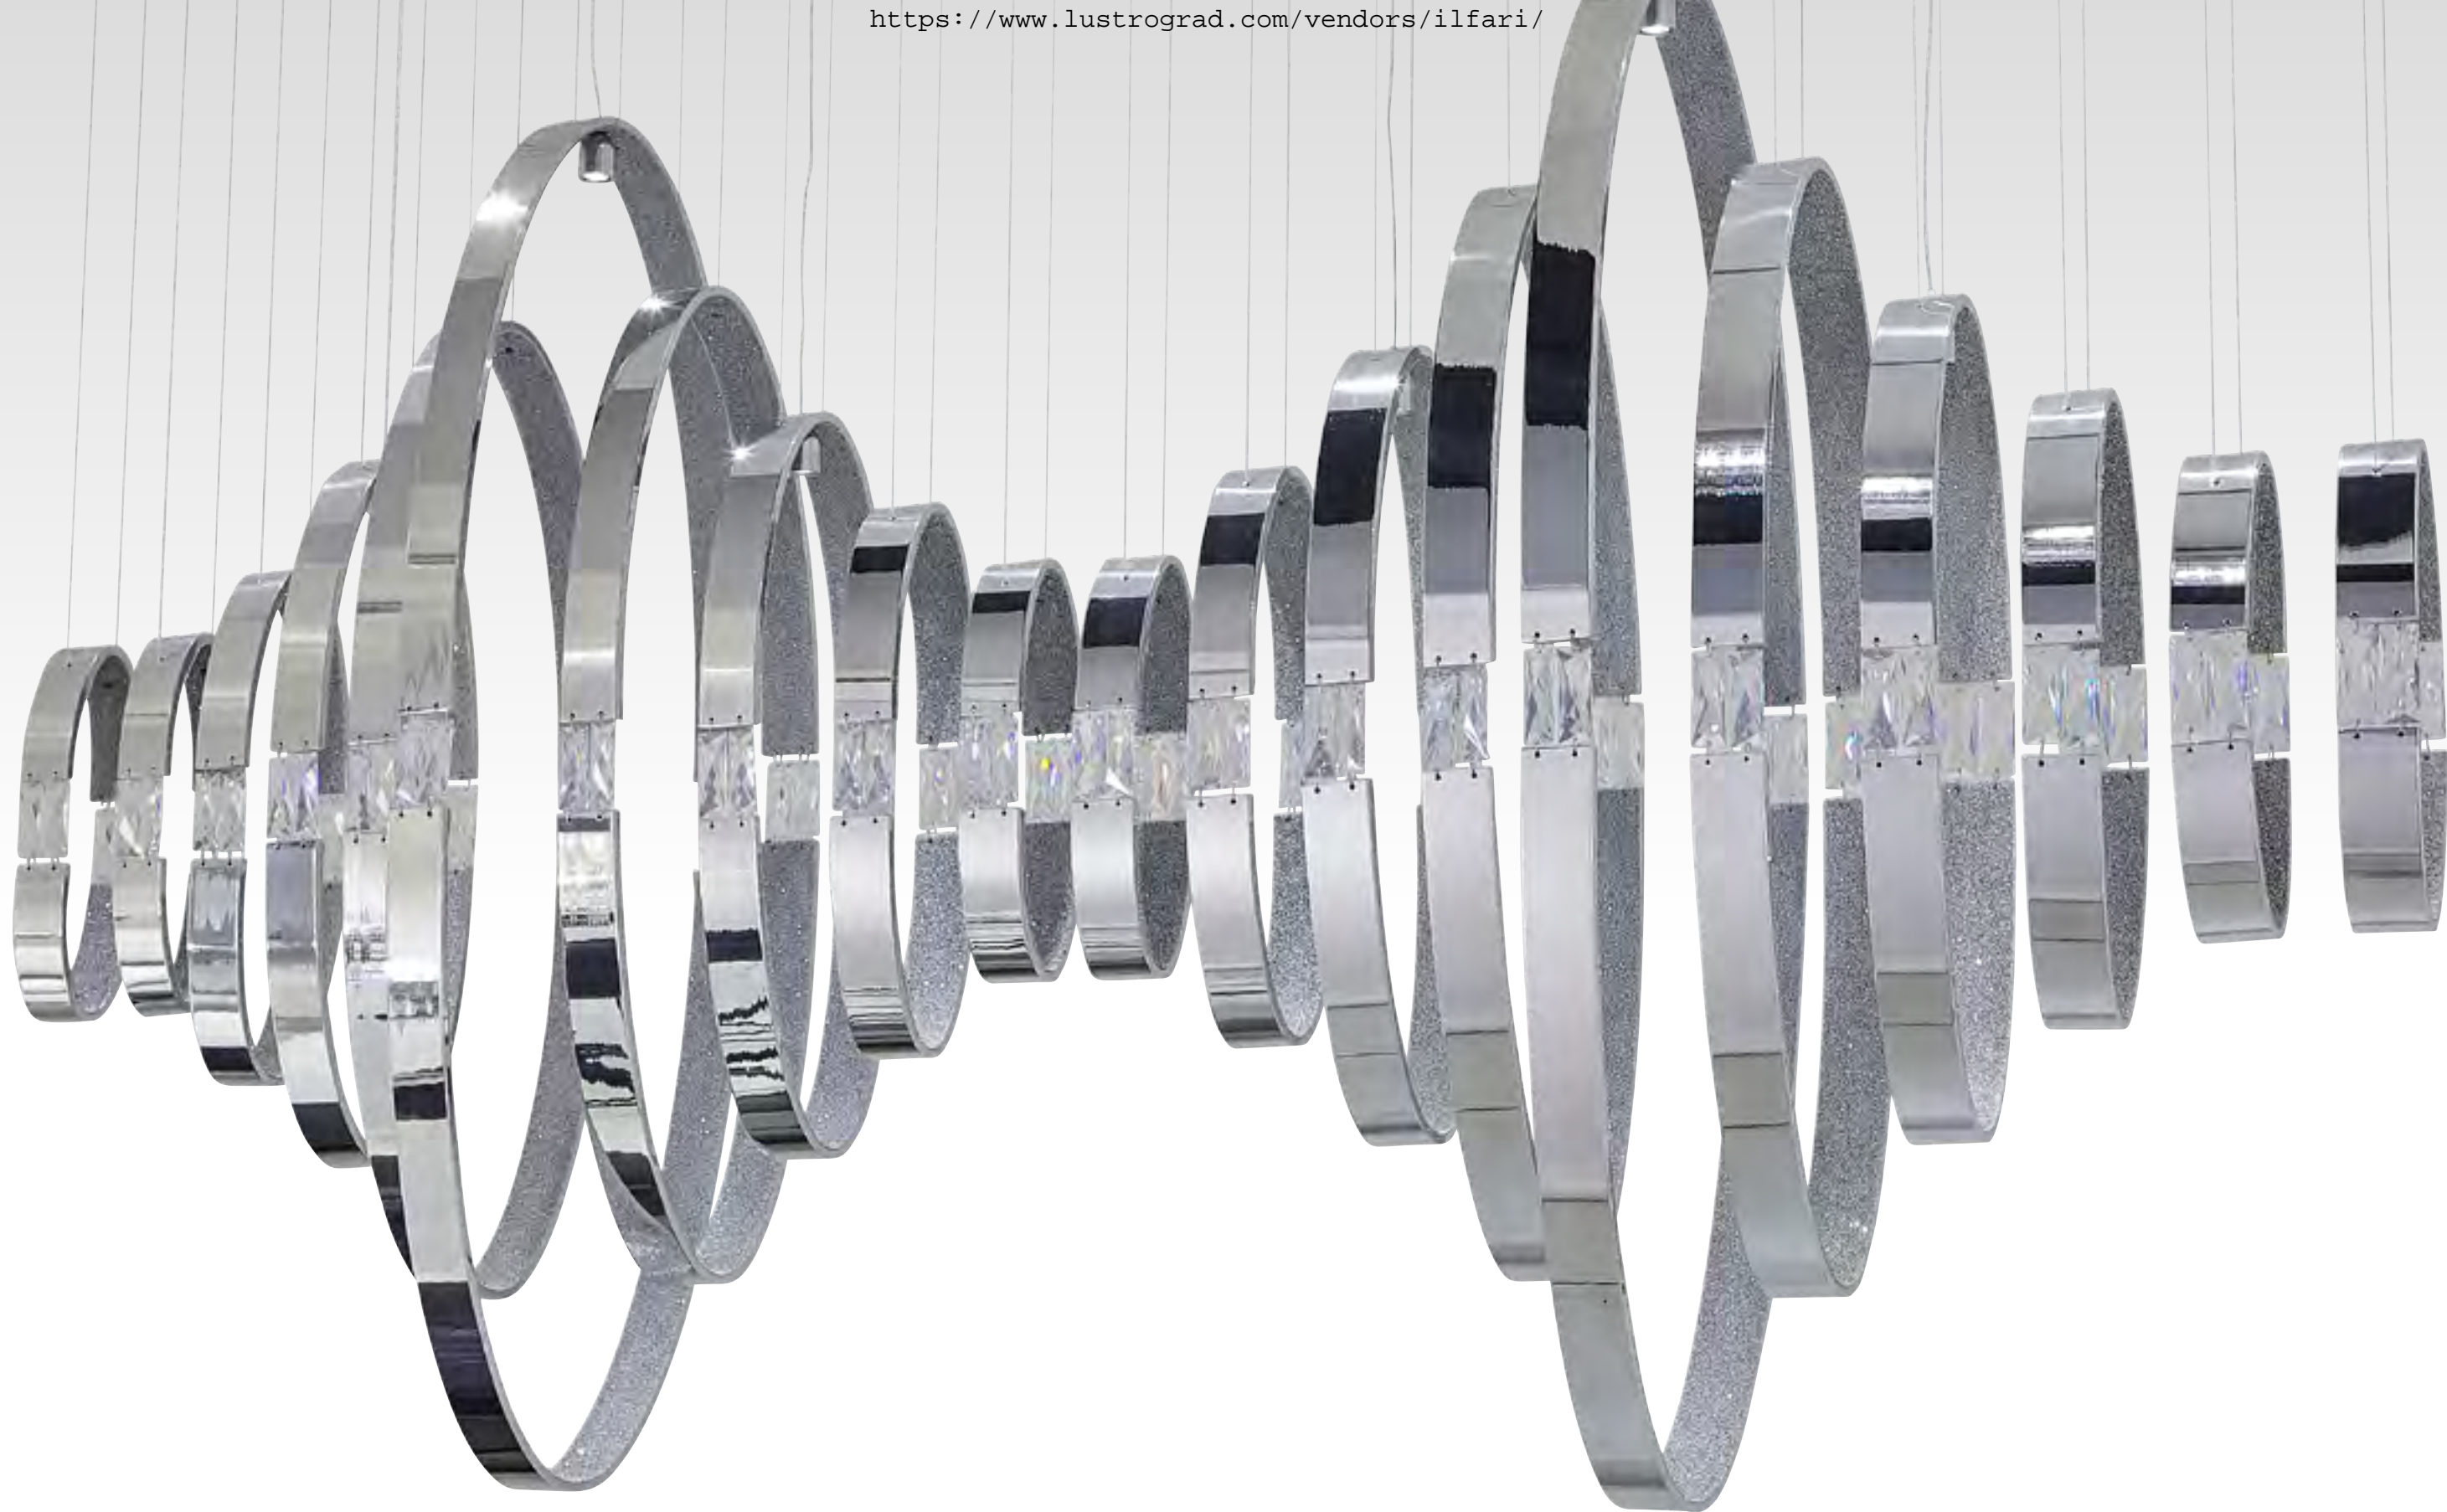

LOVE COMES AGAIN

DESIGN: COEN MUNSTERS 2012

CRYSTAL HEARTS

DESIGN: COEN MUNSTERS 2013

CRYSTALIZED WITH SWAROVSKI FABRIC CRYSTALS INSIDE

INSIDE COMPLETELY COVERED WITH HIGHLY EXCLUSIVE SWAROVSKI FABRIC, USING ITS SPARKLE TO CONNECT THE LINES OF THE FIXTURES. THE OUTCOME IS AN ORGANIC CONTEMPORARY CLASSICAL SCULPTURE WITH OVALS PLACED SIDE BY SIDE, AS LIFE... AS A 'DANCE FOR LIFE', FROM WHICH THE SPARKLE OF THE CRYSTALS IS VISIBLE FROM EVERY ANGLE. PIECES OF ART, STRAIGHT FROM THE HEART. THE HEART AS THE MIDDLE OF EACH LIFE. IT MOVES... IT MOVES ALL OVER THE WORLD. THIS LIGHT OF CRYSTAL HEARTS IS MOVING AND CAN BE BUILD UP WITH MOVEMENTS 1 TILL 5. IN A WAY OF LIFE, YOUR LIFE!