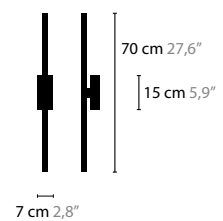

GLOW 11070 W2 XL

2 X LED 4,5 WATT / 2700K
COLORS: 01-02-05-16