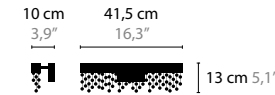

FROZEN EYES W1 L C

10971 / SPECTRA CRYSTAL
10972 / SWAROVSKI STRASS
LED 8W / 24V
COLORS: 00-01-02-05-10-12-13-14-16