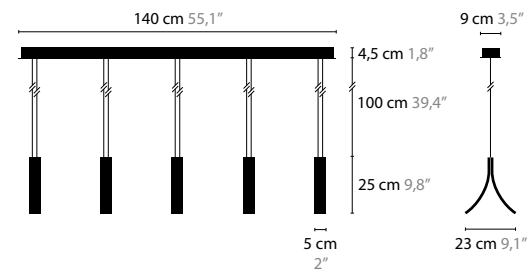

STREAM H5

13730

LED 5 X 7W / 24V / 2700K
COLORS: 02-32-33