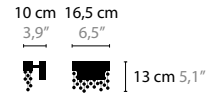

FROZEN EYES W1 S C

10947 / SPECTRA CRYSTAL
10948 / SWAROVSKI STRASS
LED 3W / 24V
COLORS: 00-01-02-05-10-12-13-14-16