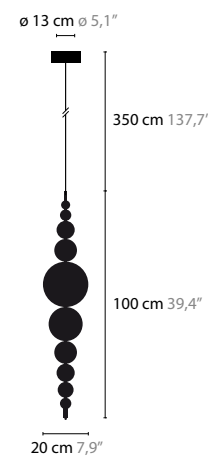

TEARS FROM MOON H1 XL

13010 / WHITE HANDMADE GLASS BALLS
13011 / BLACK HANDMADE GLASS BALLS
13012 / SILVER HANDMADE GLASS BALLS
13013 / GOLD HANDMADE GLASS BALLS
BASE: 1 X G9 / 220V / MAX. 40W
COLORS: 00 01 02 05 12 13