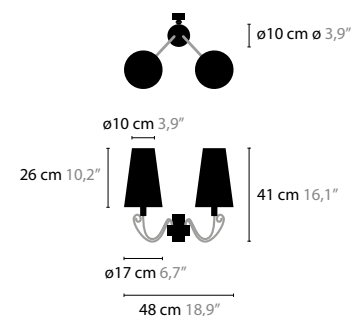

ARABIAN PEARLS W3

10170 / WITHOUT CRYSTAL
10171 / SWAROVSKI STRASS
BASE: 3 X E14 / 220V / MAX. 25W
COLORS: 00-02-05
SHADE: WHITE / WHITE CRUSHED / BLACK / BLACK CRUSHED
RED / RED CRUSHED / BROWN / BROWN CRUSHED