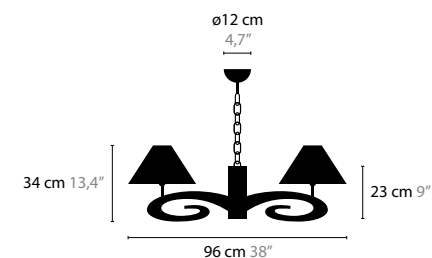

LAZY SUNDAY W1

11471

BASE: 1 X E14 / 220V / MAX. 25W
 COLORS: 02-10-12-13-14-16
 SHADE: (HIGH MODEL) BLACK / RED / WHITE /
 CRÈME / BROWN

LAZY SUNDAY H6+1

11410

BASE: 6 X E14 / 220V / MAX. 25W
 BASE DOWNLIGHT: 1 X GU10 / 220V / MAX. 50W
 COLORS: 02-10-12-13-14-16
 SHADE: (FLAT MODEL) BLACK / RED
 WHITE / CRÈME / BROWN