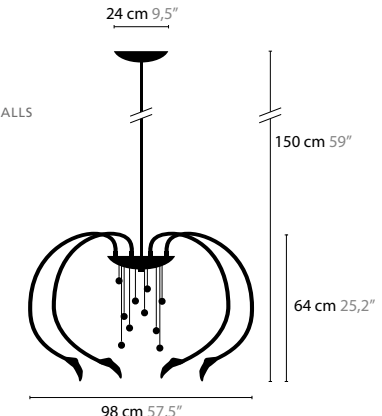

CHILL OUT H8

10322 / WITHOUT CRYSTAL
10323 / WITH 10 SWAROVSKI STRASS BALLS
BASE: 8 X G9 / 220V / MAX. 40W
COLORS: 00-01-02-05-16