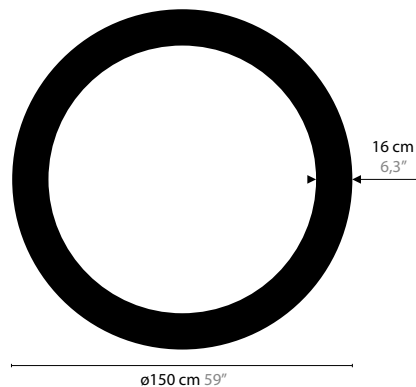

SKY CYCLES H12

12422 / CRYSTAL
12423 / SPECTRA CRYSTAL
12424 / SWAROVSKI STRASS
BASE: 12 X G9 / 220V / MAX. 40W
COLORS: 02 - (OTHER COLORS ON REQUEST)