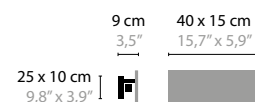

NIGHTLIFE W2

11850 / CLEAR GLASS

11851 / SILVER GLASS

BASE: 2 X G9 / 220V / MAX. 40W

COLORS: 02