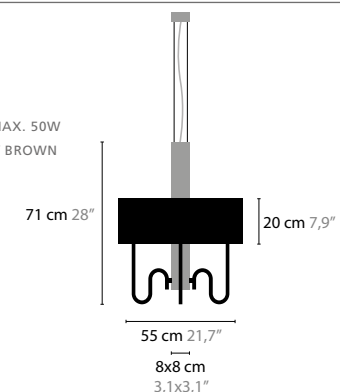

WALTZ OF VIENNA H4+1

BASE: 4 X E14 / 220V / MAX. 40W

BASE DOWNLIGHT: 1 X GU10 / 220V / MAX. 50W

SHADE: BLACK / RED / WHITE / CRÈME / BROWN

13314

COLORS: 02-10-12-13-14-16

13315 / COLOR

COLORS: 00-01-05