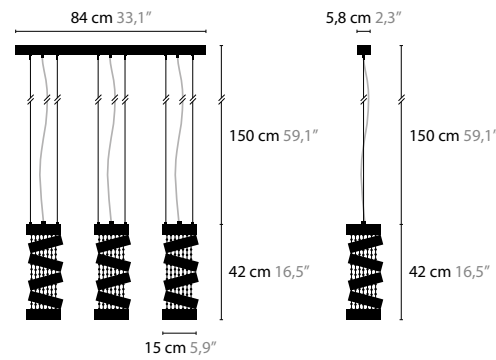

SECRET CLUB IS A REGISTERED DESIGN BY COEN MUNSTERS 2010

SECRET CLUB H1

12010
SWAROVSKI STRASS
BASE: 1 X GU10 / 220V / MAX. 50W
COLORS: 02

SECRET CLUB H3

12020
SWAROVSKI STRASS
BASE: 3 X GU10 / 220V / MAX. 50W
COLORS: 02