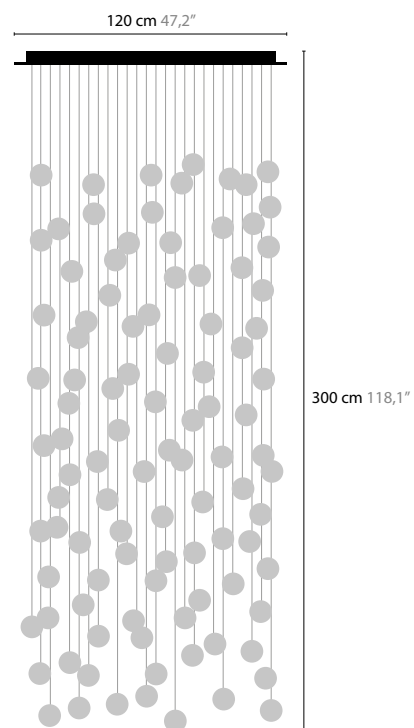

BALLROOM

ARABIAN PEARLS IS A REGISTERED DESIGN BY COEN MUNSTERS 2017

BALLROOM C32

13950
BASE: 32 X LED / 24V / 1W
COLORS: 00-01-02-05-10-14-16

BALLROOM C100

13960
BASE: 100 X LED / 24V / 1W
COLORS: 00-01-02-05-10-14-16