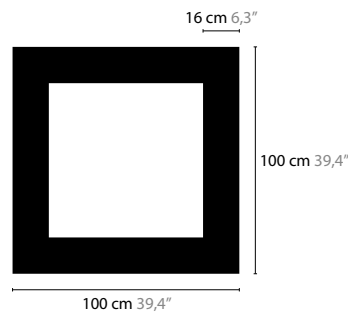

SKY CYCLES H16

12506 / CRYSTAL
12507 / SPECTRA CRYSTAL
12508 / SWAROVSKI STRASS
BASE: 16 X G9 / 220V / MAX. 40W
COLORS: 02 - (OTHER COLORS ON REQUEST)