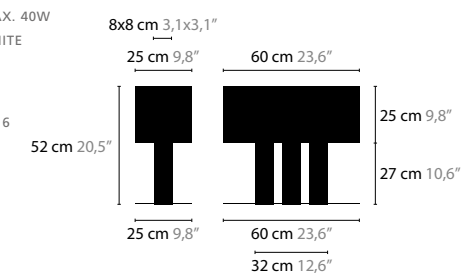

WALTZ OF VIENNA T3

BASE: 3 X E27 / 220V / MAX. 40W
SHADE: BLACK / RED / WHITE
CRÈME / BROWN

13360
COLORS: 02-10-12-13-14-16
13361 / COLOR
COLORS: 00-01-05