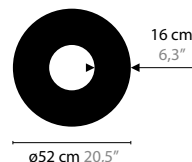

12506 CRYSTAL
 12507 SPECTRA CRYSTAL
 12508 SWAROVSKI STRASS

SKY CYCLES ROUND

SKY CYCLES IS A REGISTERED DESIGN BY COEN MUNSTERS 2016

SKY CYCLES H6

12410 / CRYSTAL
12411 / SPECTRA CRYSTAL
12412 / SWAROVSKI STRASS
BASE: 6 X G9 / 220V / MAX. 40W
COLORS: 02 - (OTHER COLORS ON REQUEST)