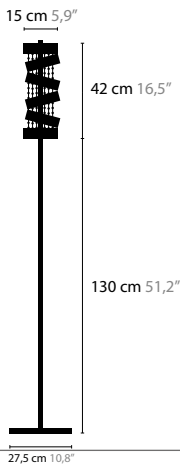

SECRET CLUB F1

12070
SWAROVSKI STRASS
BASE: 2 X G9 / 220V / MAX. 40W
INCL. REGULAR / DIMMER
COLORS: 02