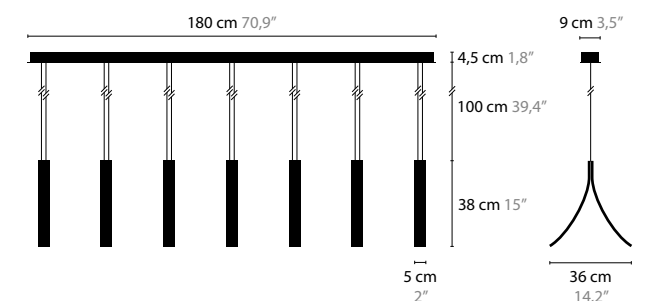

13782

LED 13W / 24V / 2700K
COLORS: 02-32-33

STREAM H7 XL

13742

LED 7 X 13W / 24V / 2700K
COLORS: 02-32-33

SECRET CLUB

DESIGN: COEN MUNSTERS 2010

SECRET CLUB