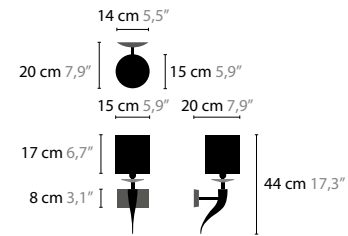

LOVING ARMS W1

11640

WITH CRYSTAL ELEMENT
BASE: 1 X E14 / 220V / MAX. 25W
COLORS: 00-01-02-05-10-12-13-14-16
SHADE: BLACK / RED / WHITE / CRÈME / BROWN