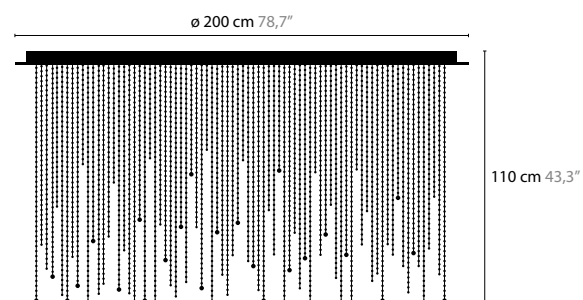

ICE FALL C28

14080 / CRYSTAL
14081 / SPECTRA CRYSTAL
14082 / SWAROVSKI STRASS
BASE: 28 X GU10 / 220V / MAX. 50W
COLORS: 00-01-02-05-16