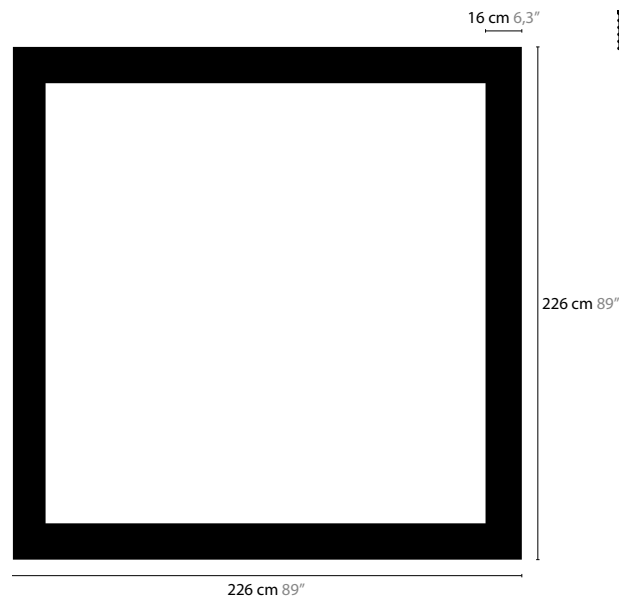

SKY CYCLES H32

12518 / CRYSTAL
12519 / SPECTRA CRYSTAL
12520 / SWAROVSKI STRASS
BASE: 32 X G9 / 220V / MAX. 40W
COLORS: 02 - (OTHER COLORS ON REQUEST)