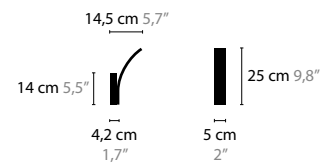

13712

LED 13W / 24V / 2700K
COLORS: 02-32-33

STREAM H3 XL

13722

LED 3 X 13W / 24V / 2700K
COLORS: 02-32-33

STREAM W1

13770

LED 4W / 24V / 2700K
COLORS: 02-32-33