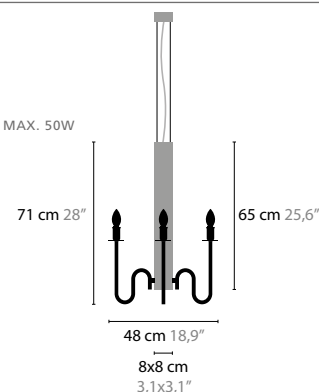

WALTZ OF VIENNA H4+1

BASE: 4 X E14 / 220V / MAX. 40W

BASE DOWNLIGHT: 1 X GU10 / 220V / MAX. 50W

13310

COLORS: 02-10-12-13-14-16

13311 / COLOR

COLORS: 00-01-05