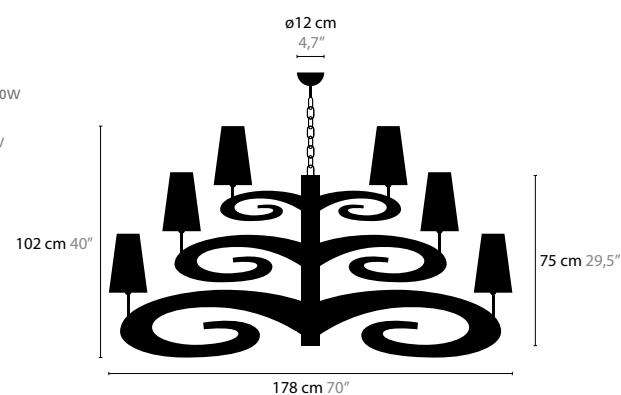

LAZY SUNDAY H18+1

11435

BASE: 18 X E14 / 220V / MAX. 40W
BASE DOWNLIGHT: 1 X GU10 / 220V / MAX. 50W
COLORS: 02-10-12-13-14-16
SHADE: (HIGH MODEL) BLACK / RED / WHITE /
CRÈME / BROWN