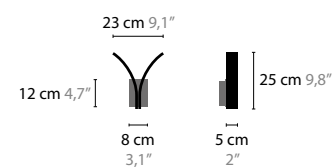

STREAM W2

13780

LED 7W / 24V / 2700K
COLORS: 02-32-33