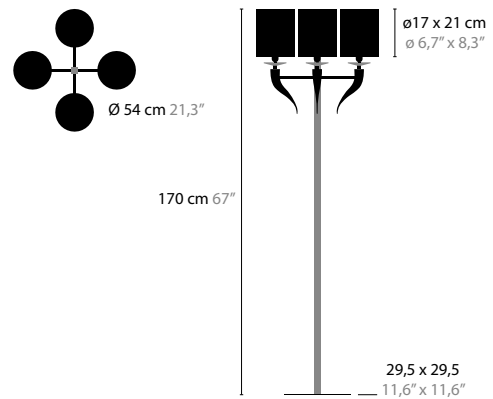

LOVING ARMS H10

11624

WITH CRYSTAL ELEMENTS
 BASE: 10 X E14 / 220V / MAX. 40W
 COLORS: 00-01-02-05-10-12-13-14-16
 SHADE: BLACK / RED / WHITE / CRÈME / BROWN

LOVING ARMS F4

11680

WITH CRYSTAL ELEMENTS
 BASE: 4 X E14 / 220V / MAX. 40W
 INCL. REGULAR / DIMMER
 COLORS: 00-01-02-05-10-12-13-14-16
 SHADE: BLACK / RED / WHITE / CRÈME / BROWN