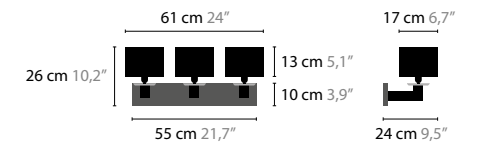

SWINGING BALLET W3

12958

SWAROVSKI STRASS
BASE: 3 X E14 / 220V / MAX. 40W
COLORS: 00-01-02-05-10-12-13-14-16
SHADE: BLACK / RED / CRÈME / WHITE / BROWN