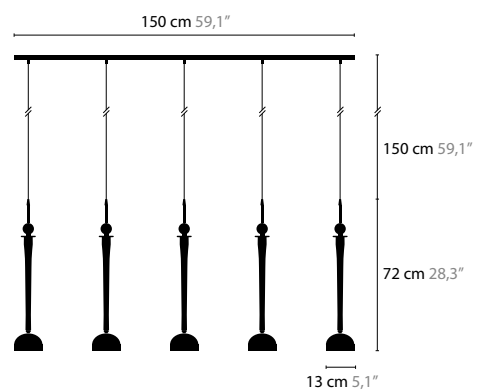

SWEET SYMPHONY H5

12830 / BLACK GLASS
12831 / CLEAR GLASS
BASE: 5 X GU10 / 220V / MAX. 50W
COLORS: 00 01 02 05 16