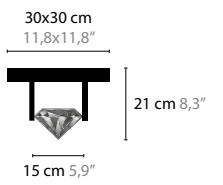

ELEMENTS OF LOVE C1 XL

10584 / WITH CRYSTAL ELEMENT
1 X LED / 6,5W / 2700K
COLORS: 00-01-02-05-16