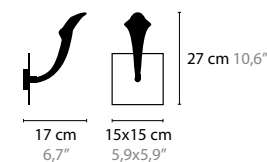

CHILL OUT W1

10360
BASE: 1 X G9 / 220V / MAX. 40W
COLORS: 00-01-02-05-16