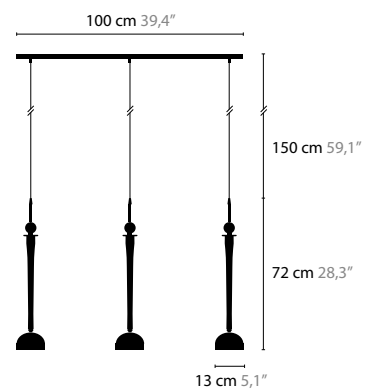

SWEET SYMPHONY H3

12820 / BLACK GLASS
12821 / CLEAR GLASS
BASE: 3 X GU10 / 220V / MAX. 50W
COLORS: 00 01 02 05 16