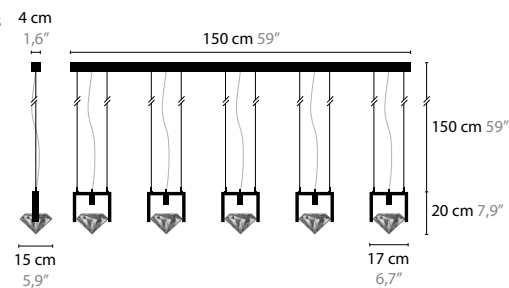

ELEMENTS OF LOVE H5

10524 / WITH CRYSTAL ELEMENTS
BASE: 5 X GY6.35 / 12V / MAX. 35W
10525 LED / WITH CRYSTAL ELEMENTS
BASE: 5 X 4,5W / 2700K
COLORS: 00-01-02-05-16