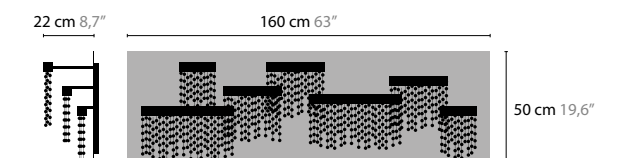

FROZEN EYES WALLPANEL W7

10995 / SPECTRA CRYSTAL
10996 / SWAROVSKI STRASS
LED 35W / 24V
COLORS: 00-01-02-10-12-13-14-16