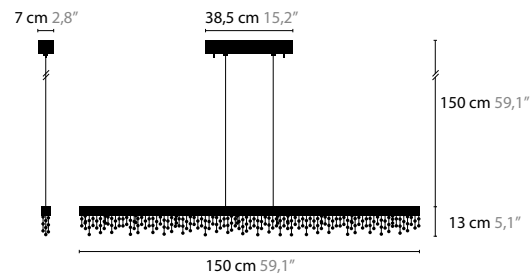

FROZEN EYES HXL C

10923 / SPECTRA CRYSTAL
10924 / SWAROVSKI STRASS
LED 27W / 24V
COLORS: 00-01-02-05-10-12-13-14-16