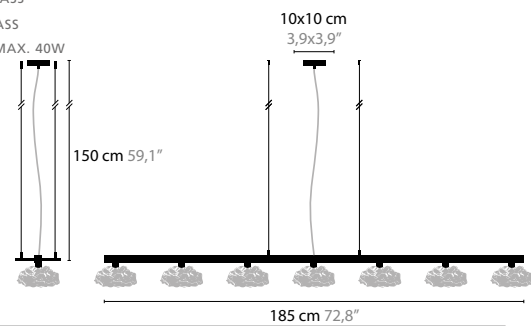

FLOWERS FROM AMSTERDAM H7

10740 / CLEAR GLASS
10741 / SILVER GLASS
10742 / GOLD GLASS
BASE: 7 X G9 / 220V / MAX. 40W
COLORS: 00-01-02-05-16