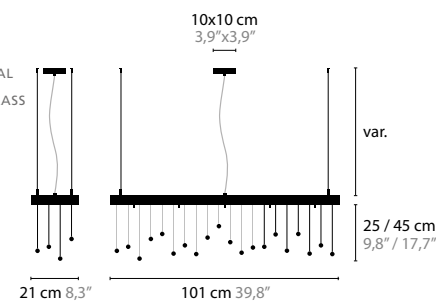

SPRANKLING DISK H10

12610 / SPECTRA CRYSTAL
12611 / SWAROVSKI STRASS
BASE: 10 X G4 / 12V / MAX. 20W
12612 LED / SPECTRA CRYSTAL
12613 LED / SWAROVSKI STRASS
9 X LED / 5W / 2700 K.
80 CRYSTALS 20 MM
COLORS: 00-01-02-05-16