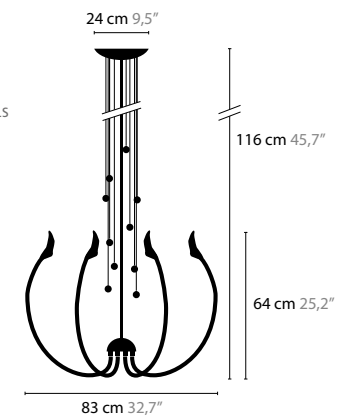

CHILL OUT H6

10310 / WITHOUT CRYSTAL
10311 / WITH 10 SWAROVSKI STRASS BALLS
BASE: 6 X G9 / 220V / MAX. 40W
COLORS: 00-01-02-05-16

CHILL OUT H6U

10316 / WITHOUT CRYSTAL
10317 / WITH 10 SWAROVSKI STRASS BALLS
BASE: 6 X G9 / 220V / MAX. 40W
COLORS: 00-01-02-05-16