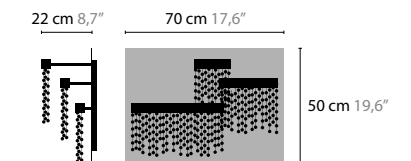

FROZEN EYES

FROZEN EYES IS A REGISTERED DESIGN BY COEN MUNSTERS 2014

FROZEN EYES H C

10911 / SPECTRA CRYSTAL
10912 / SWAROVSKI STRASS
LED 18W / 24V
COLORS: 00-01-02-05-10-12-13-14-16

FROZEN EYES H CXL

10917 / SPECTRA CRYSTAL
10918 / SWAROVSKI STRASS
LED 18W / 24V
COLORS: 00-01-02-05-10-12-13-14-16

FROZEN EYES HXL C

10923 / SPECTRA CRYSTAL
10924 / SWAROVSKI STRASS
LED 27W / 24V
COLORS: 00-01-02-05-10-12-13-14-16

FROZEN EYES HXL CXL

10929 / SPECTRA CRYSTAL
10930 / SWAROVSKI STRASS
LED 27W / 24V
COLORS: 00-01-02-05-10-12-13-14-16

FROZEN EYES W1 S C

10947 / SPECTRA CRYSTAL
10948 / SWAROVSKI STRASS
LED 3W / 24V
COLORS: 00-01-02-05-10-12-13-14-16

FROZEN EYES W1 S CXL

10953 / SPECTRA CRYSTAL
10954 / SWAROVSKI STRASS
LED 3W / 24V
COLORS: 00-01-02-05-10-12-13-14-16

FROZEN EYES W1 M C

10959 / SPECTRA CRYSTAL
10960 / SWAROVSKI STRASS
LED 5W / 24V
COLORS: 00-01-02-05-10-12-13-14-16

FROZEN EYES W1 M CXL

10965 / SPECTRA CRYSTAL
10966 / SWAROVSKI STRASS
LED 5W / 24V
COLORS: 00-01-02-05-10-12-13-14-16

FROZEN EYES W1 L C

10971 / SPECTRA CRYSTAL
10972 / SWAROVSKI STRASS
LED 8W / 24V
COLORS: 00-01-02-05-10-12-13-14-16

FROZEN EYES W1 L CXL

10977 / SPECTRA CRYSTAL
10978 / SWAROVSKI STRASS
LED 8W / 24V
COLORS: 00-01-02-05-10-12-13-14-16

FROZEN EYES WALLPANEL W1

10983 / SPECTRA CRYSTAL
10984 / SWAROVSKI STRASS
LED 3W / 24V
COLORS: 00-01-02-10-12-13-14-16

FROZEN EYES H10

10935 / SPECTRA CRYSTAL
10936 / SWAROVSKI STRASS
LED 38W / 24V
COLORS: 02-10-12-13-14-16

FROZEN EYES H18

10941 / SPECTRA CRYSTAL
10942 / SWAROVSKI STRASS
LED 85W / 24V
COLORS: 02-10-12-13-14-16

FROZEN EYES WALLPANEL W3

10989 / SPECTRA CRYSTAL
10990 / SWAROVSKI STRASS
LED 16W / 24V
COLORS: 00-01-02-10-12-13-14-16

FROZEN EYES WALLPANEL W7