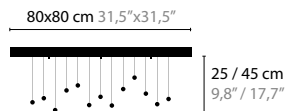

SPRANKLING DISK C9

12678 / SPECTRA CRYSTAL
12679 / SWAROVSKI STRASS
BASE: 9 X G4 / 12V / MAX. 20W
12680 LED / SPECTRA CRYSTAL
12681 LED / SWAROVSKI STRASS
9 X LED / 4W / 2700 K.
100 CRYSTALS 20 MM
COLORS: 00-01-02-05-16