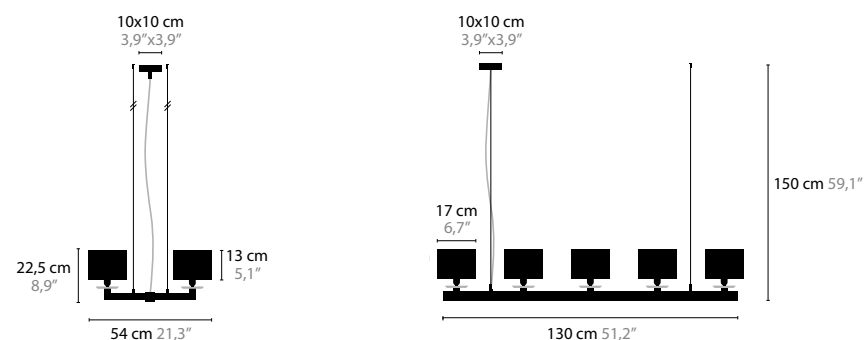

SWINGING BALLET H23

12942

SWAROVSKI STRASS
 BASE: 23 X E14 / 220V / MAX. 40W
 COLORS: 00-01-02-05-10-12-13-14-16
 SHADE: BLACK / RED / CRÈME / WHITE / BROWN

SWINGING BALLET H10

12930

SWAROVSKI STRASS
 BASE: 10 X E14 / 220V / MAX. 40W
 COLORS: 00-01-02-05-10-12-13-14-16
 SHADE: BLACK / RED / CRÈME / WHITE / BROWN