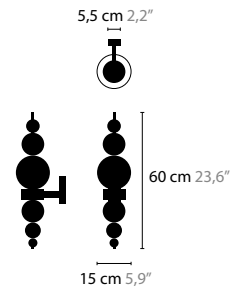

TEARS FROM MOON W1

13200 / WHITE HANDMADE GLASS BALLS
13201 / BLACK HANDMADE GLASS BALLS
13202 / SILVER HANDMADE GLASS BALLS
13203 / GOLD HANDMADE GLASS BALLS
BASE: 1 X G4 / 12V / MAX. 20W
COLORS: 00 01 02 05 12 13