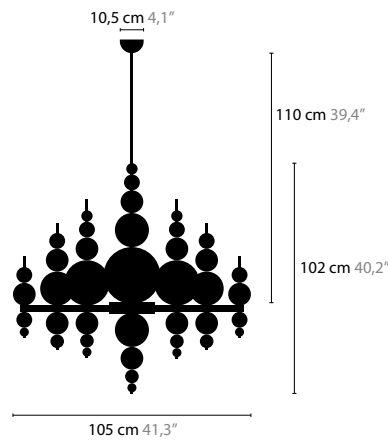

TEARS FROM MOON H1 XL

13010 / WHITE HANDMADE GLASS BALLS
13011 / BLACK HANDMADE GLASS BALLS
13012 / SILVER HANDMADE GLASS BALLS
13013 / GOLD HANDMADE GLASS BALLS
BASE: 1 X G9 / 220V / MAX. 40W
COLORS: 00 01 02 05 12 13