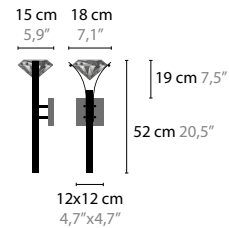

ELEMENTS OF LOVE W1 XL

10554 / WITH CRYSTAL ELEMENT
BASE: 1 X GY6.35 / 12V / MAX. 35W
10555 LED / WITH CRYSTAL ELEMENT
BASE: 1 X 4,5W / 2700K
COLORS: 00-01-02-05-16

ELEMENTS OF LOVE F1

10574 / WITH CRYSTAL ELEMENT
BASE: 1 X GY6.35 / 12V / MAX. 35W
INCL. REGULAR / DIMMER
10575 LED / WITH CRYSTAL ELEMENT
BASE: 1 X 4,5W / 2700K
INCL. REGULAR / DIMMER
COLORS: 00-01-02-05-16