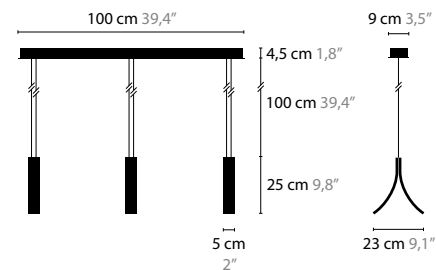

STREAM IS A REGISTERED DESIGN BY COEN MUNSTERS 2017

STREAM H1

13710

LED 7W / 24V / 2700K
COLORS: 02-32-33

STREAM H3

13720

LED 3 X 7W / 24V / 2700K
COLORS: 02-32-33

STREAM H1 XL