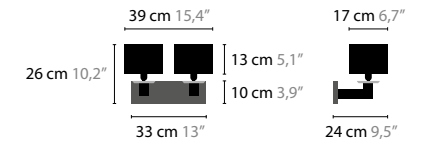

SWINGING BALLET W2

12954

SWAROVSKI STRASS
BASE: 2 X E14 / 220V / MAX. 40W
COLORS: 00-01-02-05-10-12-13-14-16
SHADE: BLACK / RED / CRÈME / WHITE / BROWN