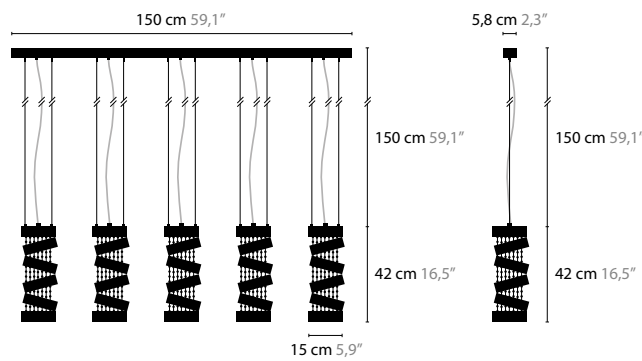

SECRET CLUB H5

12030
SWAROVSKI STRASS
BASE: 5 X GU10 / 220V / MAX. 50W
COLORS: 02

SECRET CLUB T1

12060
SWAROVSKI STRASS
BASE: 2 X G9 / 220V / MAX. 40W
INCL. REGULAR / DIMMER
COLORS: 02

SECRET CLUB F1

12070
SWAROVSKI STRASS
BASE: 2 X G9 / 220V / MAX. 40W
INCL. REGULAR / DIMMER
COLORS: 02

SEE, OR DON'T SEE
THE CRYSTALS
PLAYING INSIDE.
IT'S A SECRET.
LOOK INTO
THE OPEN SPACES
AND TRY TO SEE WHAT
YOU LIKE TO SEE.

SECRET CLUB