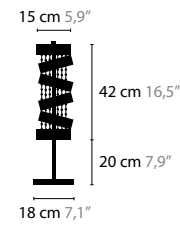

SECRET CLUB T1

12060
SWAROVSKI STRASS
BASE: 2 X G9 / 220V / MAX. 40W
INCL. REGULAR / DIMMER
COLORS: 02