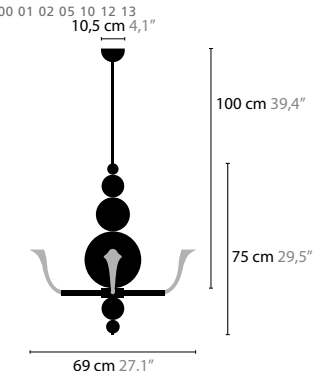

TEARS FROM MOON H5

1. 13050 / WHITE HANDMADE GLASS BALLS
   - 13051 / BLACK HANDMADE GLASS BALLS
   - 13052 / SILVER HANDMADE GLASS BALLS
   - 13053 / GOLD HANDMADE GLASS BALLS
2. BASE: 5 X G9 / 220V / MAX. 40W
   COLORS: 00 01 02 05 10 12 13