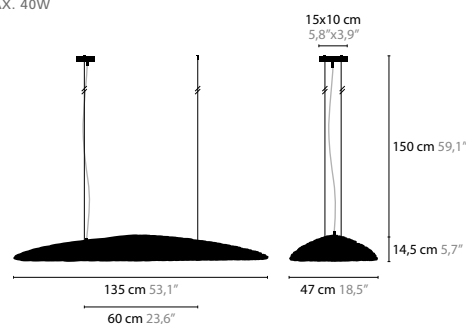

NIGHT IN PARIS H10

11720 / CLEAR GLASS

11721 / SILVER GLASS

BASE: 10 X G9 / 220V / MAX. 40W

COLORS: 00-01-02-05-16

11720 / CLEAR GLASS

11721 / SILVER GLASS

NIGHT IN PARIS
INSPIRATION:
LOOKING FROM
THE ABOVE,
PARIS' SPARKLING
AND FABULOUS
CITY LIGHTS
BY NIGHT