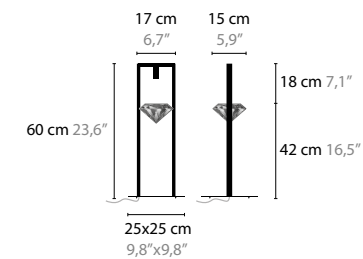

ELEMENTS OF LOVE T1

10564 / WITH CRYSTAL ELEMENT
BASE: 1 X GY6.35 / 12V / MAX. 35W
INCL. REGULAR / DIMMER
10565 LED / WITH CRYSTAL ELEMENT
BASE: 1 X 4,5W / 2700K
INCL. REGULAR / DIMMER
COLORS: 00-01-02-05-16