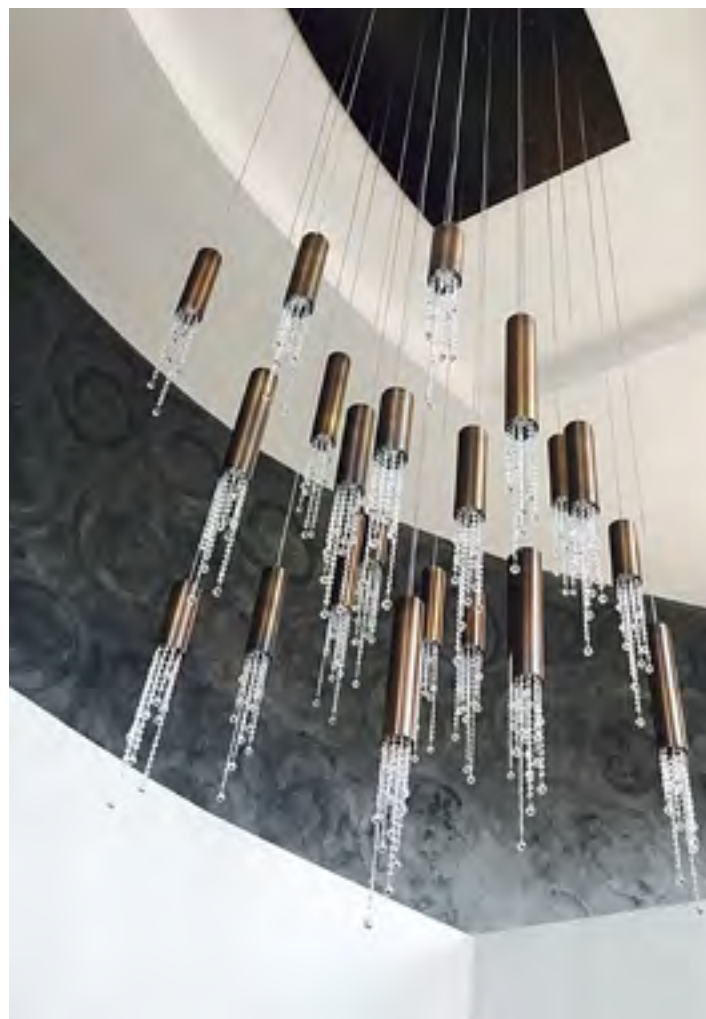

PRIVATE RESIDENCE SOUTH AFRICA

COLOR IMPRESSION BRONZE

SEXY CRYSTALS

LENGTH OF TUBES: 20, 30 OR 40 CM, OR A MIX OF LENGTHS
AVAILABLE WITH SPECTRA CRYSTALS OR SWAROVSKI STRASS