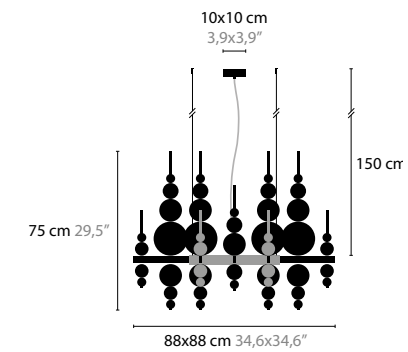

TEARS FROM MOON

TEARS FROM MOON IS A REGISTERED DESIGN BY COEN MUNSTERS 2013

TEARS FROM MOON

- 13010 WHITE HANDMADE GLASS BALLS
- 13011 BLACK HANDMADE GLASS BALLS
- 13012 SILVER HANDMADE GLASS BALLS
- 13013 GOLD HANDMADE GLASS BALLS

TEARS FROM MOON H20+9

1. 13090 / WHITE HANDMADE GLASS BALLS
   - 13091 / BLACK HANDMADE GLASS BALLS
   - 13092 / SILVER HANDMADE GLASS BALLS
   - 13093 / GOLD HANDMADE GLASS BALLS
2. BASE: 20 X G4 / 12V / MAX. 10W
   DOWNLIGHT: 9 X LED 3.2W / 2700K
   WITH SEPARATE ON-OFF SWITCH
   COLORS: 00 01 02 05 10 12 13

TEARS FROM MOON H22+3

1. 13130 / WHITE HANDMADE GLASS BALLS
   - 13131 / BLACK HANDMADE GLASS BALLS
   - 13132 / SILVER HANDMADE GLASS BALLS
   - 13133 / GOLD HANDMADE GLASS BALLS
2. BASE: 22 X G4 / 12V / MAX. 10W
   DOWNLIGHT: 3 X LED 3.2W / 2700K
   WITH SEPARATE ON-OFF SWITCH
   COLORS: 00 01 02 05 10 12 13

TEARS FROM MOON H34+4

1. 13150 / WHITE HANDMADE GLASS BALLS
   - 13151 / BLACK HANDMADE GLASS BALLS
   - 13152 / SILVER HANDMADE GLASS BALLS
   - 13153 / GOLD HANDMADE GLASS BALLS
2. BASE: 34 X G4 / 12V / MAX. 10W
   DOWNLIGHT: 4 X LED 3.2W / 2700K
   WITH SEPARATE ON-OFF SWITCH
   COLORS: 00 01 02 05 10 12 13

TEARS FROM MOON H4

1. 13030 / WHITE HANDMADE GLASS BALLS
   - 13031 / BLACK HANDMADE GLASS BALLS
   - 13032 / SILVER HANDMADE GLASS BALLS
   - 13033 / GOLD HANDMADE GLASS BALLS
2. BASE: 4 X G9 / 220V / MAX. 40W
   COLORS: 00 01 02 05 10 12 13

TEARS FROM MOON H5

1. 13050 / WHITE HANDMADE GLASS BALLS
   - 13051 / BLACK HANDMADE GLASS BALLS
   - 13052 / SILVER HANDMADE GLASS BALLS
   - 13053 / GOLD HANDMADE GLASS BALLS
2. BASE: 5 X G9 / 220V / MAX. 40W
   COLORS: 00 01 02 05 10 12 13

TEARS FROM MOON T1

1. 13260 / WHITE HANDMADE GLASS BALLS
   - 13261 / BLACK HANDMADE GLASS BALLS
   - 13262 / SILVER HANDMADE GLASS BALLS
   - 13263 / GOLD HANDMADE GLASS BALLS
2. BASE: 1 X E27 / 220V / MAX. 60W
   COLORS: 00 01 02 05 10 12 13
   SHADE: WHITE / BLACK / RED / BROWN / CRÈME