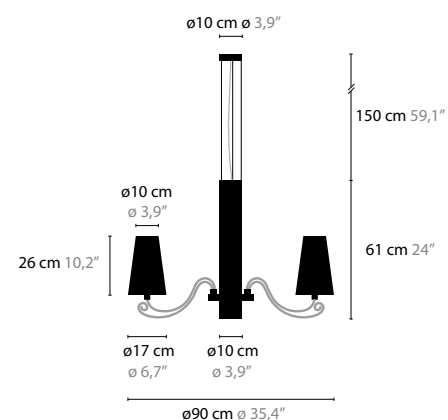

ARABIAN PEARLS H6+1

10110 / WITHOUT CRYSTAL
10111 / SWAROVSKI STRASS
 BASE: 6 X E14 / 220V / MAX. 40W
 BASE DOWNLIGHT: 1 X GU10 / 220V / MAX. 50W
 COLORS: 00-02-05
 SHADE: WHITE / WHITE CRUSHED / BLACK / BLACK CRUSHED
 RED / RED CRUSHED / BROWN / BROWN CRUSHED