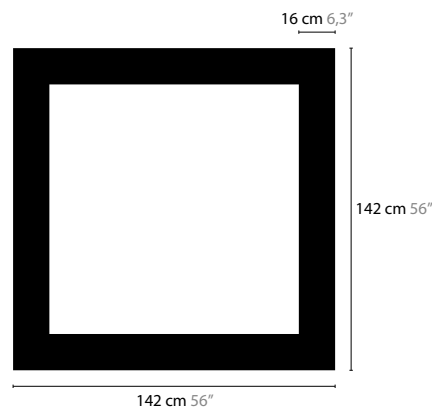

SKY CYCLES H24

12512 / CRYSTAL
12513 / SPECTRA CRYSTAL
12514 / SWAROVSKI STRASS
BASE: 24 X G9 / 220V / MAX. 40W
COLORS: 02 - (OTHER COLORS ON REQUEST)