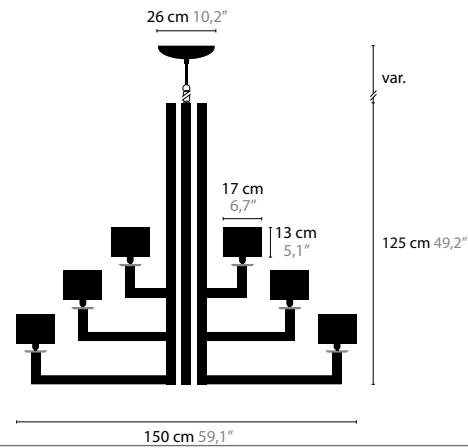

SWINGING BALLET H12

12914

SWAROVSKI STRASS
 BASE: 12 X E14 / 220V / MAX. 40W
 CHAIN CA. 1,5MTR.
 COLORS: 00-01-02-05-10-12-13-14-16
 SHADE: BLACK / RED / CRÈME / WHITE / BROWN

SWINGING BALLET H18

12918

SWAROVSKI STRASS
 BASE: 18 X E14 / 220V / MAX. 40W
 CHAIN CA. 1,5MTR.
 COLORS: 00-01-02-05-10-12-13-14-16
 SHADE: BLACK / RED / CRÈME / WHITE / BROWN