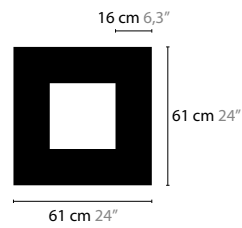

SKY CYCLES SQUARE

SKY CYCLES IS A REGISTERED DESIGN BY COEN MUNSTERS 2016

SKY CYCLES H8

12500 / CRYSTAL
12501 / SPECTRA CRYSTAL
12502 / SWAROVSKI STRASS
BASE: 8 X G9 / 220V / MAX. 40W
COLORS: 02 - (OTHER COLORS ON REQUEST)