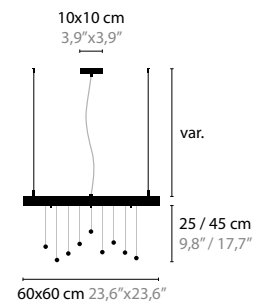

SPRANKLING DISK H9

12654 / SPECTRA CRYSTAL
12655 / SWAROVSKI STRASS
BASE: 9 X G4 / 12V / MAX. 20W
12656 LED / SPECTRA CRYSTAL
12657 LED / SWAROVSKI STRASS
9 X LED / 3W / 2700 K.
80 CRYSTALS 20 MM
COLORS: 00-01-02-05-16