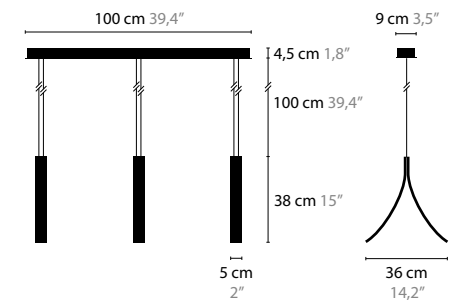

13712

LED 13W / 24V / 2700K
COLORS: 02-32-33

STREAM H3 XL

13722

LED 3 X 13W / 24V / 2700K
COLORS: 02-32-33

STREAM W1

13770

LED 4W / 24V / 2700K
COLORS: 02-32-33