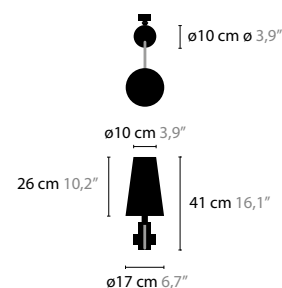

ARABIAN PEARLS W1

10150 / WITHOUT CRYSTAL
10151 / SWAROVSKI STRASS
BASE: 1 X E14 / 220V / MAX. 25W
COLORS: 00-02-05
SHADE: WHITE / WHITE CRUSHED / BLACK / BLACK CRUSHED
RED / RED CRUSHED / BROWN / BROWN CRUSHED

ARABIAN PEARLS W2

10160 / WITHOUT CRYSTAL
10161 / SWAROVSKI STRASS
BASE: 2 X E14 / 220V / MAX. 25W
COLORS: 00-02-05
SHADE: WHITE / WHITE CRUSHED / BLACK / BLACK CRUSHED
RED / RED CRUSHED / BROWN / BROWN CRUSHED