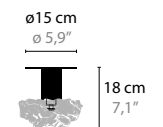

FLOWERS FROM AMSTERDAM C2 XL

10880 / CLEAR GLASS
10881 / SILVER GLASS
10882 / GOLD GLASS
BASE: 2 X G9 / 220V / MAX. 40W
COLORS: 02