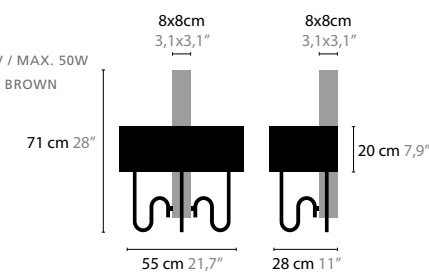

WALTZ OF VIENNA W3+2

BASE: 3 X E14 / 220V / MAX. 40W

BASE UP- DOWNLIGHT: 2 X GU10 / 220V / MAX. 50W

SHADE: BLACK / RED / WHITE / CRÈME / BROWN

13328

COLORS: 02-10-12-13-14-16

13329 / COLOR

COLORS: 00-01-05