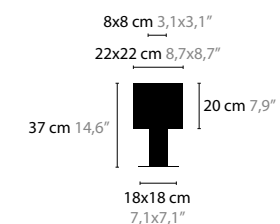

WALTZ OF VIENNA

WALTZ OF VIENNA IS A REGISTERED DESIGN BY COEN MUNSTERS 2016

WALTZ OF VIENNA T1 S

BASE: 1 X E27 / 220V / MAX. 40W
SHADE: BLACK / RED / WHITE
CRÈME / BROWN

13340
COLORS: 02-10-12-13-14-16
13341 / COLOR
COLORS: 00-01-05