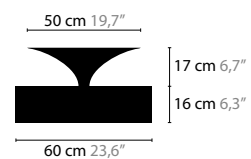

AIRWAVE

AIRWAVE IS A REGISTERED DESIGN BY COEN MUNSTERS 2008

AIRWAVE C5

10050

BASE: 5 X E27 / 220V / MAX. 40W
COLORS: 00-01-02-05-10-12-13-14-16
SHADE: BLACK / RED / CRÈME / WHITE / BROWN