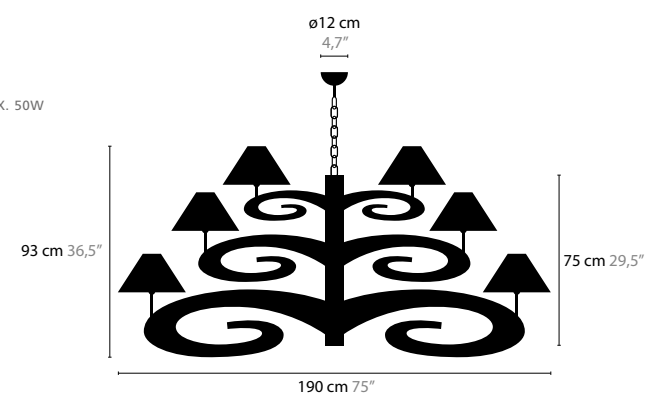

BASE: 18 X E14 / 220V / MAX. 25W
 BASE DOWNLIGHT: 1 X GU10 / 220V / MAX. 50W
 COLORS: 02-10-12-13-14-16
 SHADE: (FLAT MODEL) BLACK / RED
 WHITE / CRÈME / BROWN

LAZY SUNDAY H10+1

11446

BASE: 10 X E14 / 220V / MAX. 25W
 COLORS: 02-10-12-13-14-16
 SHADE: (FLAT MODEL) BLACK / RED / WHITE
 CRÈME / BROWN