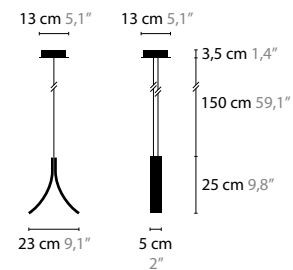

STREAM

STREAM IS A REGISTERED DESIGN BY COEN MUNSTERS 2017

STREAM H1

13710

LED 7W / 24V / 2700K
COLORS: 02-32-33