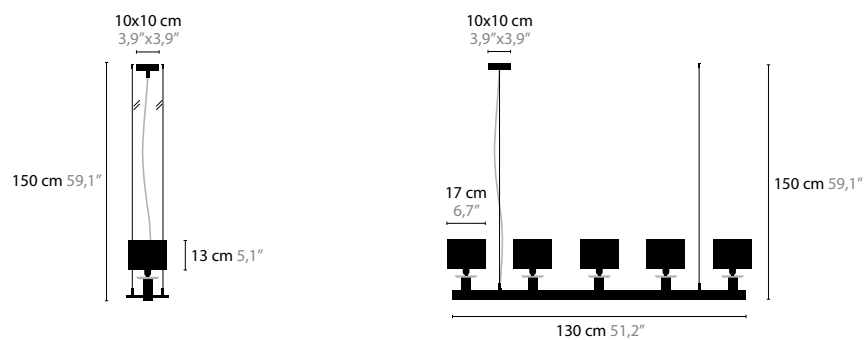

SWINGING BALLET

SWINGING BALLET IS A REGISTERED DESIGN BY COEN MUNSTERS 2009

SWINGING BALLET H5

12922

SWAROVSKI STRASS
BASE: 5 X E14 / 220V / MAX. 40W
COLORS: 00-01-02-05-10-12-13-14-16
SHADE: BLACK / RED / CRÈME / WHITE / BROWN