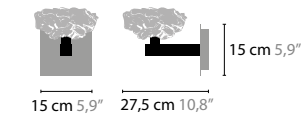

FLOWERS FROM AMSTERDAM W1

10810 / CLEAR GLASS
10811 / SILVER GLASS
10812 / GOLD GLASS
BASE: 1 X G9 / 220V / MAX. 40W
COLORS: 00-01-02-05-16