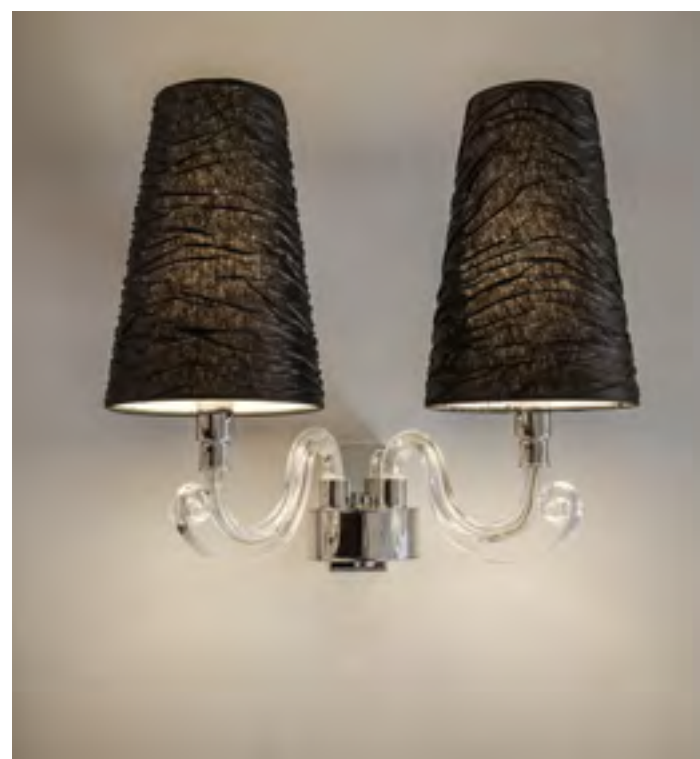

10150
10151 SWAROVSKI STRASS

10160
10161 SWAROVSKI STRASS