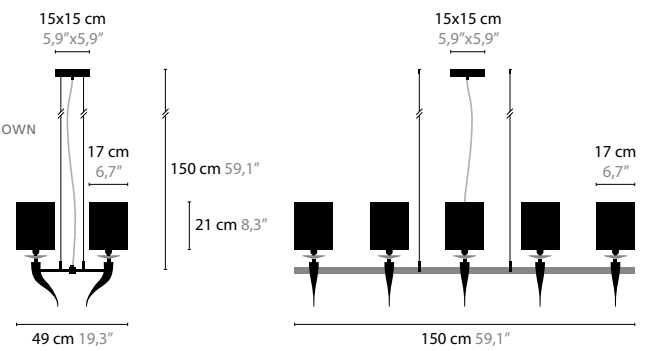

LOVING ARMS H10

11624

WITH CRYSTAL ELEMENTS
BASE: 10 X E14 / 220V / MAX. 40W
COLORS: 00-01-02-05-10-12-13-14-16
SHADE: BLACK / RED / WHITE / CRÈME / BROWN