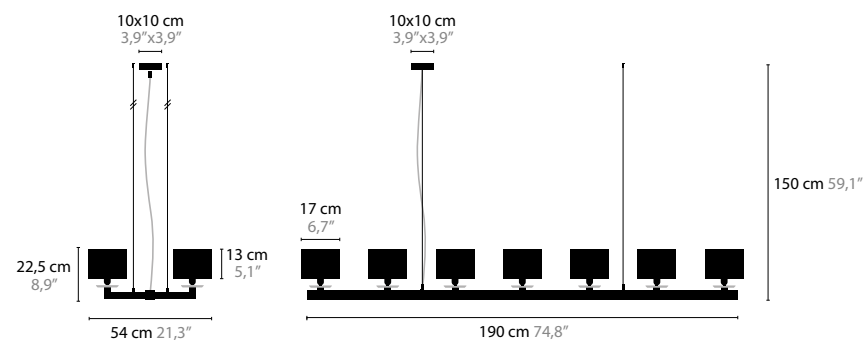

SWINGING BALLET H14

12934

SWAROVSKI STRASS
BASE: 14 X E14 / 220V / MAX. 40W
COLORS: 00-01-02-05-10-12-13-14-16
SHADE: BLACK / RED / CRÈME / WHITE / BROWN