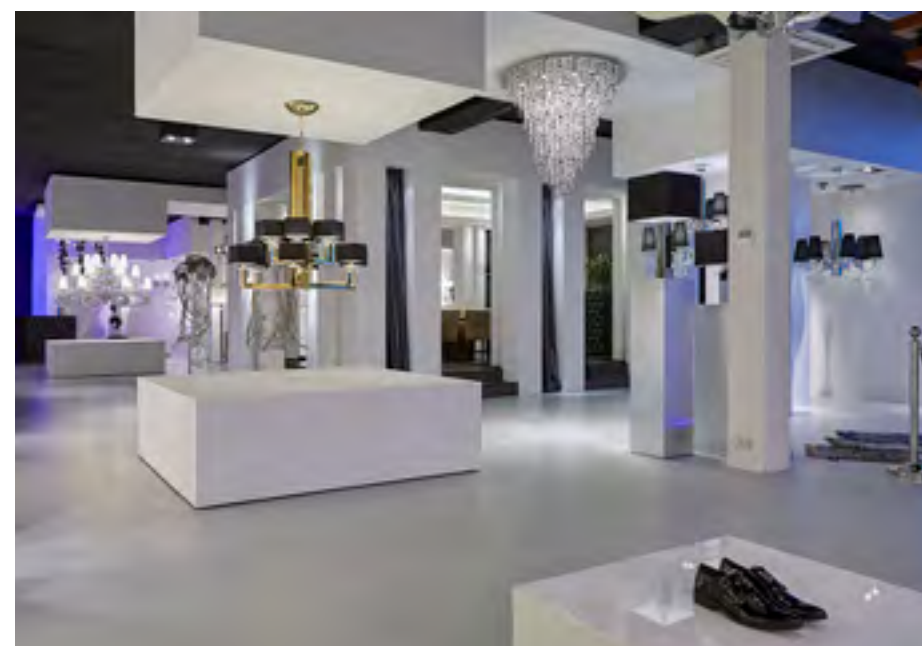

INSPIRATION CENTER