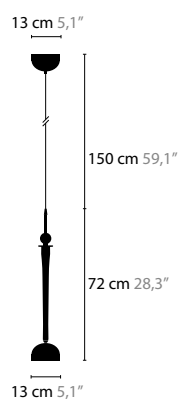

SWEET SYMPHONY

SWEET SYMPHONY IS A REGISTERED DESIGN BY COEN MUNSTERS 2010

SWEET SYMPHONY W1

SWEET SYMPHONY H9

12840
BASE: 9 X E27 / 220V / MAX. 40W
COLORS: 02
SHADE: BLACK / RED / WHITE / CRÈME / BROWN

SWEET SYMPHONY H1

12810 / BLACK GLASS
12811 / CLEAR GLASS
BASE: 1 X GU10 / 220V / MAX. 50W
COLORS: 00 01 02 05 16

SWEET SYMPHONY H3

12820 / BLACK GLASS
12821 / CLEAR GLASS
BASE: 3 X GU10 / 220V / MAX. 50W
COLORS: 00 01 02 05 16

SWEET SYMPHONY H5

12830 / BLACK GLASS
12831 / CLEAR GLASS
BASE: 5 X GU10 / 220V / MAX. 50W
COLORS: 00 01 02 05 16

SWEET SYMPHONY