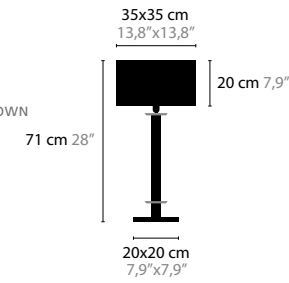

SWINGING BALLET T1

12972

SWAROVSKI STRASS
BASE: 1 X E27 / 220V / MAX. 60W
COLORS: 00-01-02-05-10-12-13-14-16
SHADE: BLACK / RED / CRÈME / WHITE / BROWN