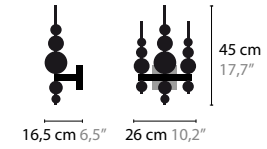

TEARS FROM MOON W3 MINI

13210 / WHITE HANDMADE GLASS BALLS
13211 / BLACK HANDMADE GLASS BALLS
13212 / SILVER HANDMADE GLASS BALLS
13213 / GOLD HANDMADE GLASS BALLS
BASE: 3 X G4 / 12V / MAX. 20W
COLORS: 00 01 02 05 12 13