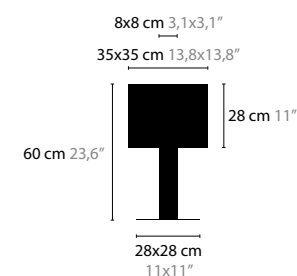

WALTZ OF VIENNA T1 M

BASE: 1 X E27 / 220V / MAX. 60W
SHADE: BLACK / RED / WHITE
CRÈME / BROWN

13344
COLORS: 02-10-12-13-14-16
13345 / COLOR
COLORS: 00-01-05