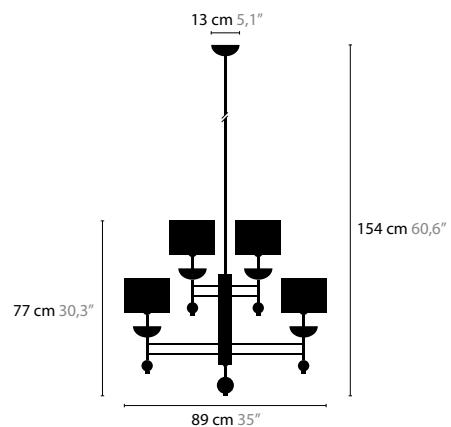

SWEET SYMPHONY H9

12840
BASE: 9 X E27 / 220V / MAX. 40W
COLORS: 02
SHADE: BLACK / RED / WHITE / CRÈME / BROWN