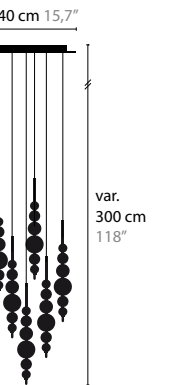

TEARS FROM MOON H6 MINI

13170 / WHITE HANDMADE GLASS BALLS
13171 / BLACK HANDMADE GLASS BALLS
13172 / SILVER HANDMADE GLASS BALLS
13173 / GOLD HANDMADE GLASS BALLS
BASE: 6 X G4 / 12V / MAX. 10W
COLORS: 00 01 02 05 12 13