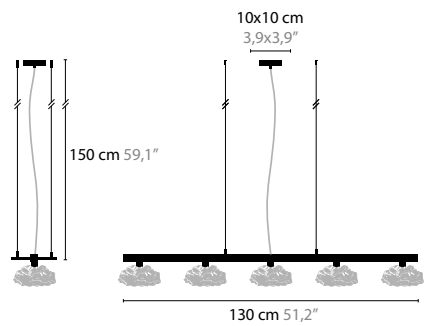

FLOWERS FROM AMSTERDAM H3

10720 / CLEAR GLASS
10721 / SILVER GLASS
10722 / GOLD GLASS
 BASE: 3 X G9 / 220V / MAX. 40W
 COLORS: 00-01-02-05-16

FLOWERS FROM AMSTERDAM H5

10730 / CLEAR GLASS
10731 / SILVER GLASS
10732 / GOLD GLASS
 BASE: 5 X G9 / 220V / MAX. 40W
 COLORS: 00-01-02-05-16