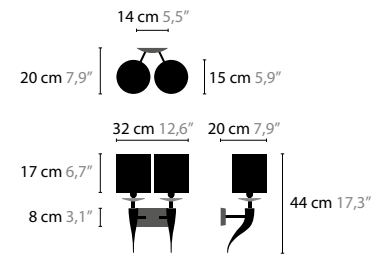

LOVING ARMS W1

11640

WITH CRYSTAL ELEMENT
 BASE: 1 X E14 / 220V / MAX. 25W
 COLORS: 00-01-02-05-10-12-13-14-16
 SHADE: BLACK / RED / WHITE / CRÈME / BROWN

LOVING ARMS W2

11644

WITH CRYSTAL ELEMENTS
 BASE: 2 X E14 / 220V / MAX. 25W
 COLORS: 00-01-02-05-10-12-13-14-16
 SHADE: BLACK / RED / WHITE / CRÈME / BROWN