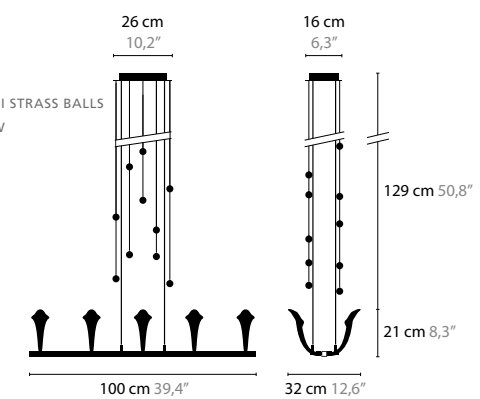

CHILL OUT H10

10334 / WITHOUT CRYSTAL
10335 / WITH 10 SWAROVSKI STRASS BALLS
BASE: 10 X G9 / 220V / MAX. 40W
COLORS: 00-01-02-05-16