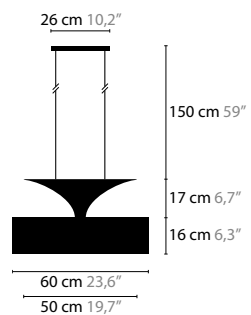

10011 LED

BASE: 5 X E27 / 220V / MAX. 40W
UPLIGHTER: 4 X LED 13W

COLORS: 00-01-02-05-10-12-13-14-16
SHADE: BLACK / RED / CRÈME / WHITE / BROWN