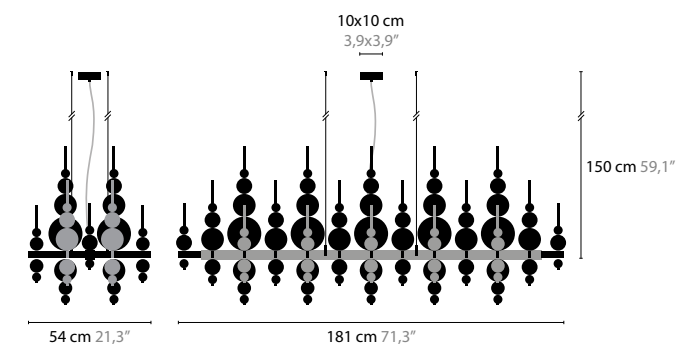

TEARS FROM MOON H34+4

1. 13150 / WHITE HANDMADE GLASS BALLS
   - 13151 / BLACK HANDMADE GLASS BALLS
   - 13152 / SILVER HANDMADE GLASS BALLS
   - 13153 / GOLD HANDMADE GLASS BALLS
2. BASE: 34 X G4 / 12V / MAX. 10W
   DOWNLIGHT: 4 X LED 3.2W / 2700K
   WITH SEPARATE ON-OFF SWITCH
   COLORS: 00 01 02 05 10 12 13