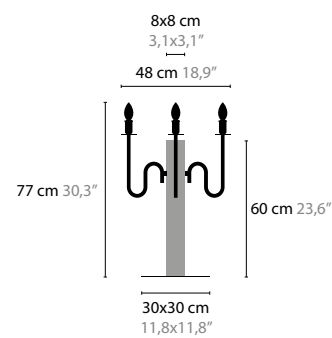

WALTZ OF VIENNA

WALTZ OF VIENNA IS A REGISTERED DESIGN BY COEN MUNSTERS 2016

WALTZ OF VIENNA T4

BASE: 4 X E14 / 220V / MAX. 40W

13370

COLORS: 02-10-12-13-14-16

13371 / COLOR

COLORS: 00-01-05