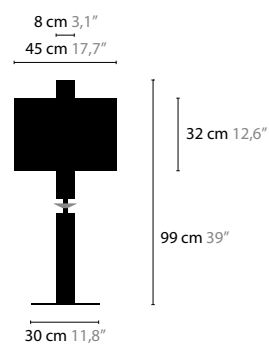

SUN RISE

SUN RISE IS A REGISTERED DESIGN BY COEN MUNSTERS 2006

SUN RISE T3

12740

WITH CRYSTAL ELEMENT
BASE: 3 X E27 / 220V / MAX. 40W
INCL. REGULAR / DIMMER
COLORS: 00-01-02-05-10-12-13-14-16
SHADE: WHITE / BLACK / CRÈME / BROWN / RED