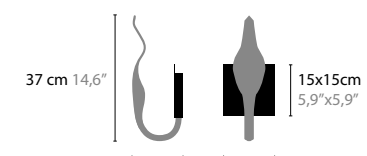

JUST BE

DESIGN: COEN MUNSTERS 2009

JUST BE W1 11350

BASE: 1 X G9 / 220V / MAX. 40W
COLORS: 00-01-02-05-10-12-13-14-16