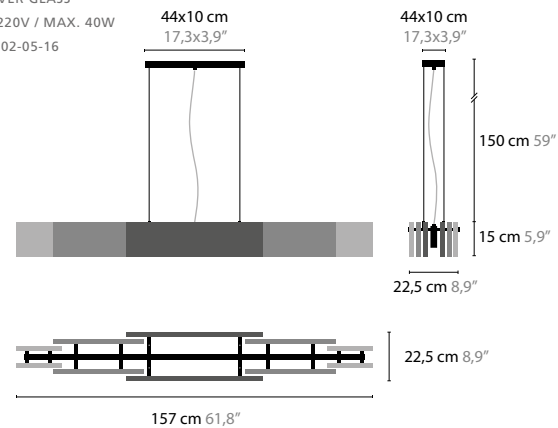

NIGHTLIFE H8 XL

11820 / CLEAR GLASS

11821 / SILVER GLASS

BASE: 8 X G9 / 220V / MAX. 40W

COLORS: 00-01-02-05-16