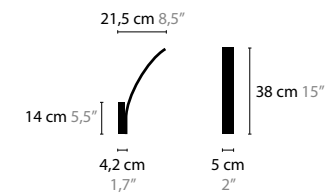

STREAM H5

13730

LED 5 X 7W / 24V / 2700K
COLORS: 02-32-33

STREAM W1 XL

13772

LED 7W / 24V / 2700K
COLORS: 02-32-33

STREAM H5 XL

13732