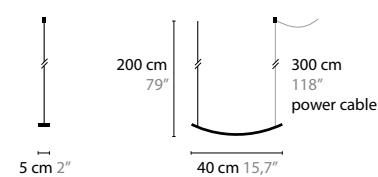

OUT OF LINE

DESIGN: COEN MUNSTERS 2017

OUT OF LINE

OUT OF LINE

OUT OF LINE IS A REGISTERED DESIGN BY COEN MUNSTERS 2017

OUT OF LINE

14100
LED 7W / 24V / 2700K
COLORS: 02-32-33
NEEDED SUPPLEMENT: CEILING ELECTRICAL BOX