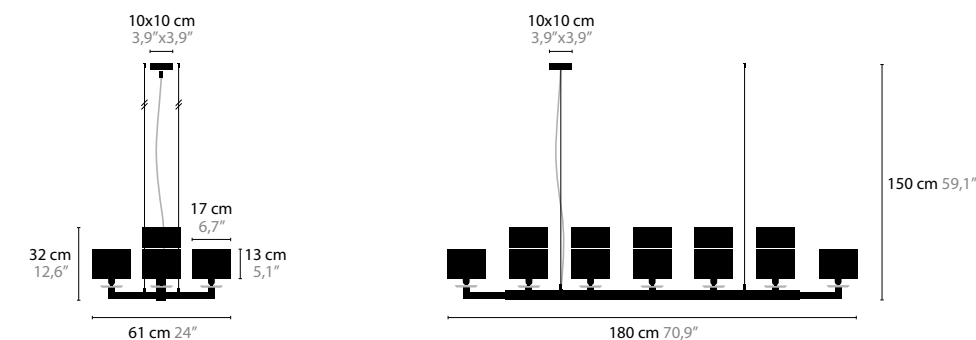

SWINGING BALLET H17

12938

SWAROVSKI STRASS
BASE: 17 X E14 / 220V / MAX. 40W
COLORS: 00-01-02-05-10-12-13-14-16
SHADE: BLACK / RED / CRÈME / WHITE / BROWN