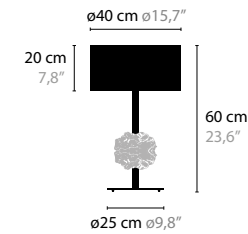

FLOWERS FROM AMSTERDAM

FLOWERS FROM AMSTERDAM IS A REGISTERED DESIGN BY COEN MUNSTERS 2013

FLOWERS FROM AMSTERDAM H1

10710 / CLEAR GLASS
10711 / SILVER GLASS
10712 / GOLD GLASS
BASE: 1 X G9 / 220V / MAX. 40W
COLORS: 00-01-02-05-16

FLOWERS FROM AMSTERDAM H3

10720 / CLEAR GLASS
10721 / SILVER GLASS
10722 / GOLD GLASS
BASE: 3 X G9 / 220V / MAX. 40W
COLORS: 00-01-02-05-16

FLOWERS FROM AMSTERDAM H5

10730 / CLEAR GLASS
10731 / SILVER GLASS
10732 / GOLD GLASS
BASE: 5 X G9 / 220V / MAX. 40W
COLORS: 00-01-02-05-16

FLOWERS FROM AMSTERDAM H7

10740 / CLEAR GLASS
10741 / SILVER GLASS
10742 / GOLD GLASS
BASE: 7 X G9 / 220V / MAX. 40W
COLORS: 00-01-02-05-16

FLOWERS FROM AMSTERDAM H4

10750 / CLEAR GLASS
10751 / SILVER GLASS
10752 / GOLD GLASS
BASE: 4 X G9 / 220V / MAX. 40W
COLORS: 00-01-02-05-16

FLOWERS FROM AMSTERDAM H6

10760 / CLEAR GLASS
10761 / SILVER GLASS
10762 / GOLD GLASS
BASE: 6 X G9 / 220V / MAX. 40W
COLORS: 00-01-02-05-16

FLOWERS FROM AMSTERDAM H10

10770 / CLEAR GLASS
10771 / SILVER GLASS
10772 / GOLD GLASS
BASE: 10 X G9 / 220V / MAX. 40W
COLORS: 00-01-02-05-16

FLOWERS FROM AMSTERDAM H14

10780 / CLEAR GLASS
10781 / SILVER GLASS
10782 / GOLD GLASS
BASE: 14 X G9 / 220V / MAX. 40W
COLORS: 00-01-02-05-16

FLOWERS FROM AMSTERDAM T1H

10830 / CLEAR GLASS
10831 / SILVER GLASS
10832 / GOLD GLASS
BASE: 1 X E27 / 220V / MAX. 60W
INCL. REGULAR / DIMMER
COLORS: 00-01-02-05-16
SHADE: BLACK / RED / WHITE /
CRÈME / BROWN

FLOWERS FROM AMSTERDAM T1

10840 / CLEAR GLASS
10841 / SILVER GLASS
10842 / GOLD GLASS
BASE: 1 X E27 / 220V / MAX. 60W
INCL. REGULAR / DIMMER
COLORS: 00-01-02-05-16
SHADE: BLACK / RED / WHITE /
CRÈME / BROWN

FLOWERS FROM AMSTERDAM W1

10810 / CLEAR GLASS
10811 / SILVER GLASS
10812 / GOLD GLASS
BASE: 1 X G9 / 220V / MAX. 40W
COLORS: 00-01-02-05-16

FLOWERS FROM AMSTERDAM C2C