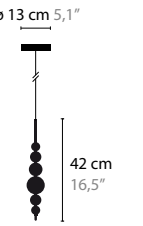

TEARS FROM MOON H1 MINI

13160 / WHITE HANDMADE GLASS BALLS
13161 / BLACK HANDMADE GLASS BALLS
13162 / SILVER HANDMADE GLASS BALLS
13163 / GOLD HANDMADE GLASS BALLS
BASE: 1 X G4 / 12V / MAX. 20W
COLORS: 00 01 02 05 12 13