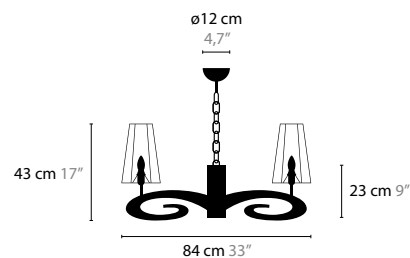

LAZY SUNDAY SATURDAY NIGHT EDITION

LAZY SUNDAY IS A REGISTERED DESIGN BY COEN MUNSTERS 2016

LAZY SUNDAY H6+1

11414

BASE: 6 X E14 / 220V / MAX. 40W
BASE DOWNLIGHT: 1 X GU10 / 220V / MAX. 50W
COLORS: 10-12-13-14