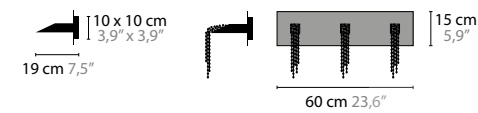

BEAUTY OF SILENCE W3

10230
SWAROVSKI STRASS
BASE: 3 X G9 / 220V / MAX. 40W
COLORS: 00-01-02-05-10-12-13-14-16

CRYSTAL AS FLOWING
AND SPARKLING WATER.
IN CONTRAST
WITH NATURE IN
ABSOLUTE SILENCE.