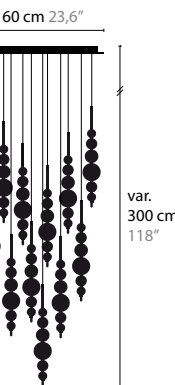

TEARS FROM MOON H12 MINI

13180 / WHITE HANDMADE GLASS BALLS
13181 / BLACK HANDMADE GLASS BALLS
13182 / SILVER HANDMADE GLASS BALLS
13183 / GOLD HANDMADE GLASS BALLS
BASE: 12 X G4 / 12V / MAX. 10W
COLORS: 00 01 02 05 12 13