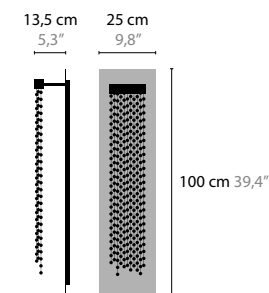

FROZEN EYES WALLPANEL W1

10983 / SPECTRA CRYSTAL
10984 / SWAROVSKI STRASS
LED 3W / 24V
COLORS: 00-01-02-10-12-13-14-16