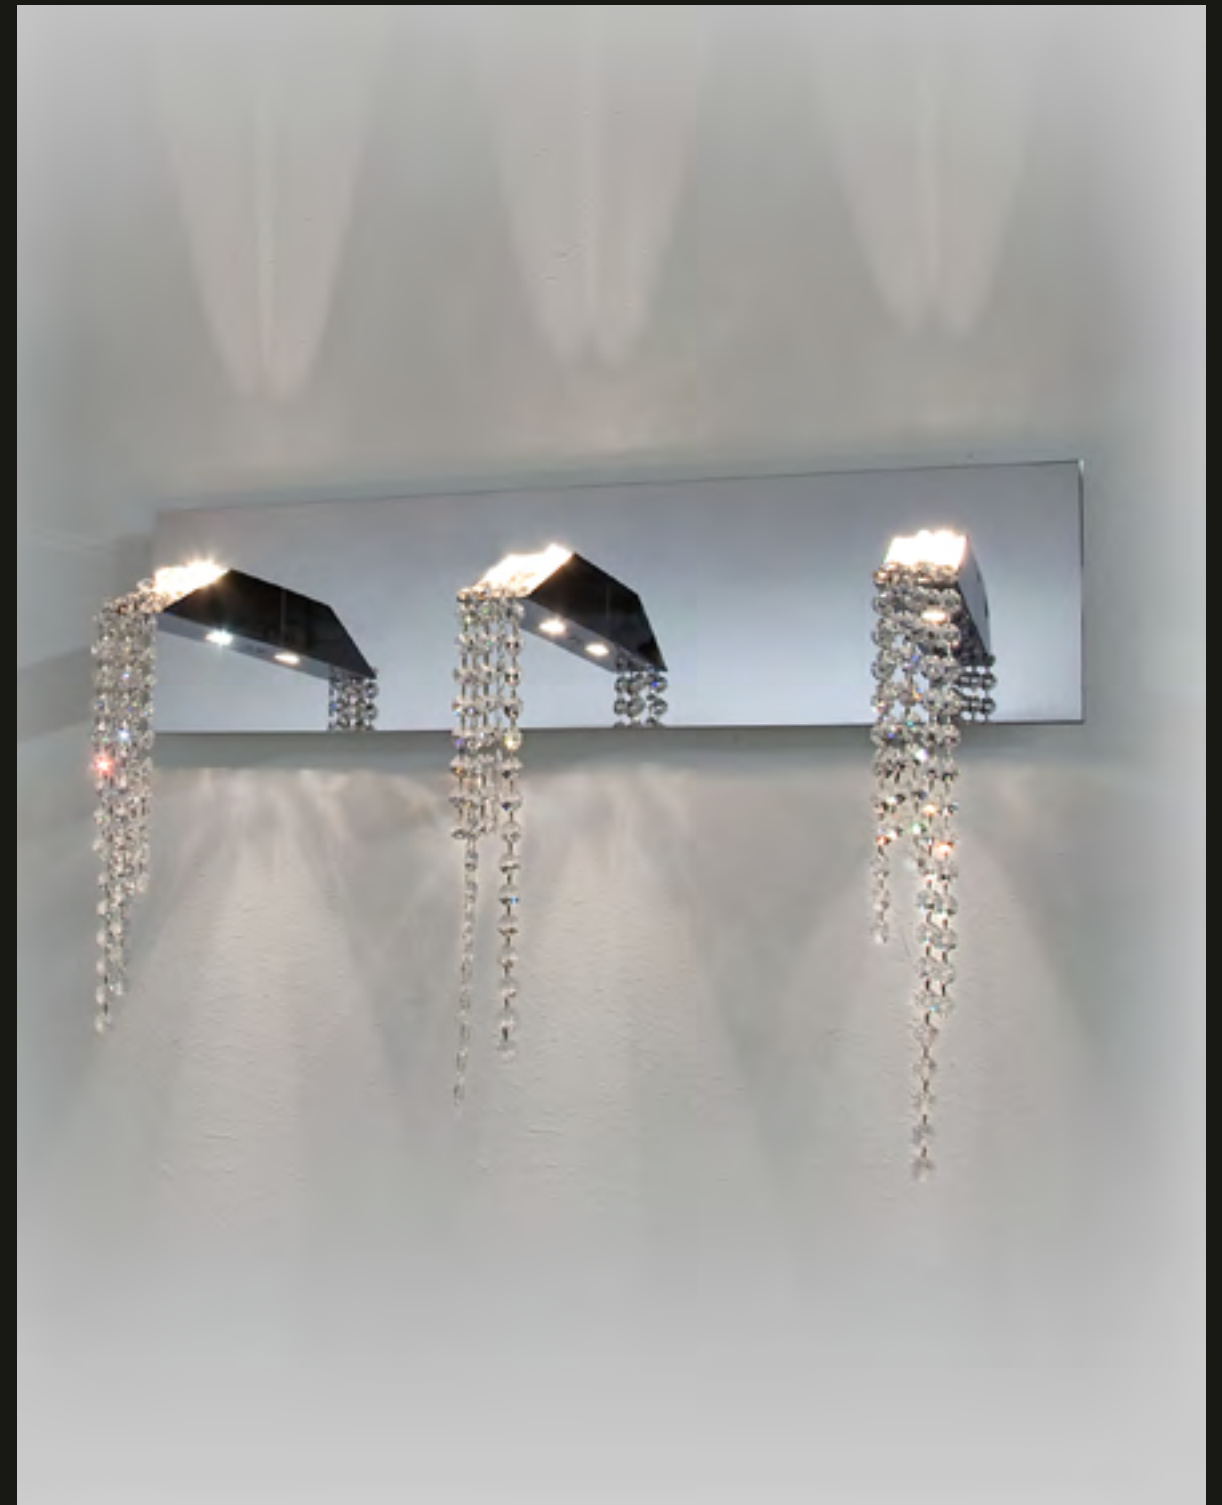

BEAUTY OF SILENCE

DESIGN: COEN MUNSTERS 2013

BEAUTY OF SILENCE W1

10210
SWAROVSKI STRASS
BASE: 1 X G9 / 220V / MAX. 40W
COLORS: 00-01-02-05-10-12-13-14-16

BEAUTY OF SILENCE W2

10220
SWAROVSKI STRASS
BASE: 2 X G9 / 220V / MAX. 40W
COLORS: 00-01-02-05-10-12-13-14-16

BEAUTY OF SILENCE W3

10230
SWAROVSKI STRASS
BASE: 3 X G9 / 220V / MAX. 40W
COLORS: 00-01-02-05-10-12-13-14-16

CRYSTAL AS FLOWING
AND SPARKLING WATER.
IN CONTRAST
WITH NATURE IN
ABSOLUTE SILENCE.