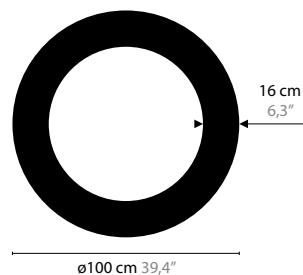

SKY CYCLES ROUND

SKY CYCLES IS A REGISTERED DESIGN BY COEN MUNSTERS 2016

SKY CYCLES H6

12410 / CRYSTAL
12411 / SPECTRA CRYSTAL
12412 / SWAROVSKI STRASS
BASE: 6 X G9 / 220V / MAX. 40W
COLORS: 02 - (OTHER COLORS ON REQUEST)

SKY CYCLES H12

12416 / CRYSTAL
12417 / SPECTRA CRYSTAL
12418 / SWAROVSKI STRASS
BASE: 12 X G9 / 220V / MAX. 40W
COLORS: 02 - (OTHER COLORS ON REQUEST)