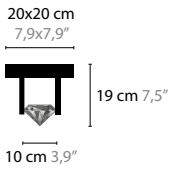

ELEMENTS OF LOVE C1

10580 / WITH CRYSTAL ELEMENT
1 X LED / 6,5W / 2700K
COLORS: 00-01-02-05-16