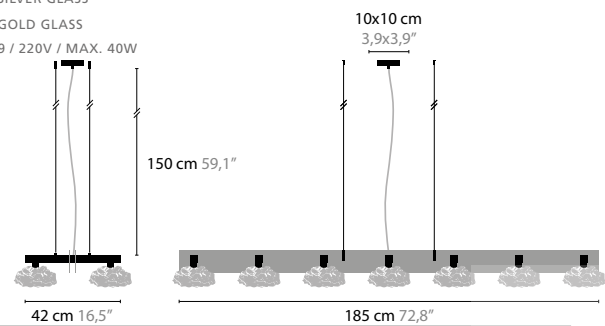

FLOWERS FROM AMSTERDAM H14

10780 / CLEAR GLASS
10781 / SILVER GLASS
10782 / GOLD GLASS
BASE: 14 X G9 / 220V / MAX. 40W
COLORS: 00-01-02-05-16