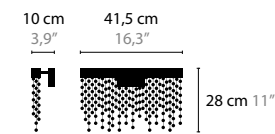

FROZEN EYES W1 L CXL

10977 / SPECTRA CRYSTAL
10978 / SWAROVSKI STRASS
LED 8W / 24V
COLORS: 00-01-02-05-10-12-13-14-16