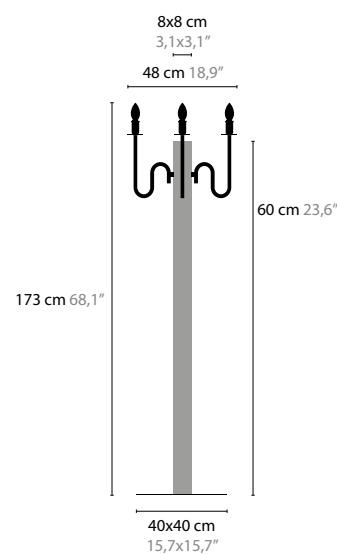

WALTZ OF VIENNA F4

BASE: 4 X E14 / 220V / MAX. 40W

13390

COLORS: 02-10-12-13-14-16

13391 / COLOR

COLORS: 00-01-05