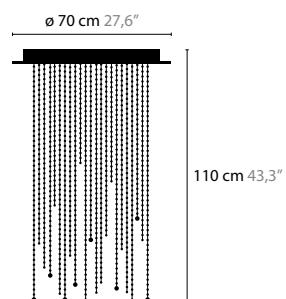

ICE FALL

ICE FALL IS A REGISTERED DESIGN BY COEN MUNSTERS 2016

ICE FALL C6

14050 / CRYSTAL
14051 / SPECTRA CRYSTAL
14052 / SWAROVSKI STRASS
BASE: 6 X GU10 / 220V / MAX. 50W
COLORS: 01-02-05-16

ICE FALL C14