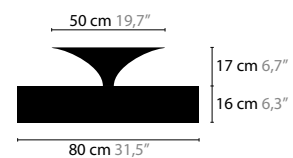

AIRWAVE C5 XL

10060

BASE: 5 X E27 / 220V / MAX. 40W
COLORS: 00-01-02-05-10-12-13-14-16
SHADE: BLACK / RED / CRÈME / WHITE / BROWN