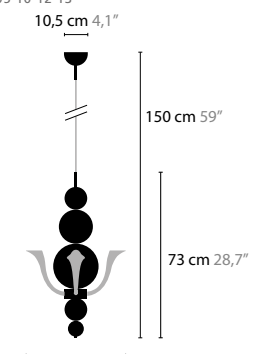

TEARS FROM MOON H4

1. 13030 / WHITE HANDMADE GLASS BALLS
   - 13031 / BLACK HANDMADE GLASS BALLS
   - 13032 / SILVER HANDMADE GLASS BALLS
   - 13033 / GOLD HANDMADE GLASS BALLS
2. BASE: 4 X G9 / 220V / MAX. 40W
   COLORS: 00 01 02 05 10 12 13