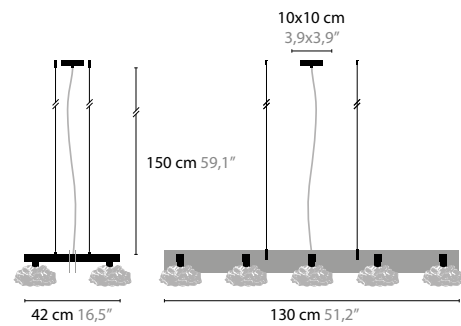

FLOWERS FROM AMSTERDAM H10

10770 / CLEAR GLASS
10771 / SILVER GLASS
10772 / GOLD GLASS
BASE: 10 X G9 / 220V / MAX. 40W
COLORS: 00-01-02-05-16