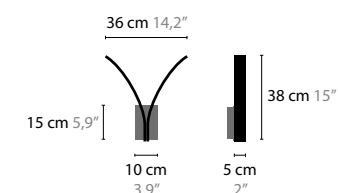

STREAM W2 XL

13782

LED 13W / 24V / 2700K
COLORS: 02-32-33