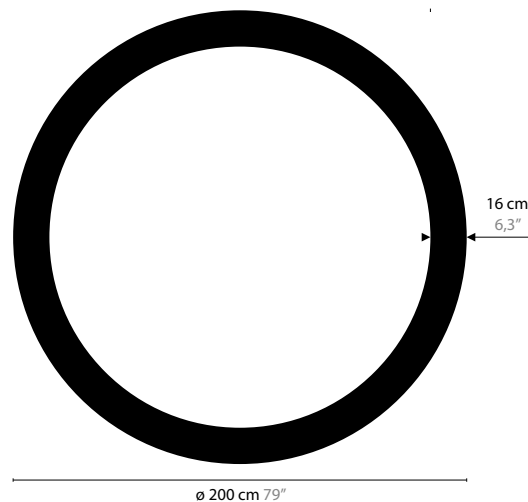

SKY CYCLES H17

12428 / CRYSTAL
12429 / SPECTRA CRYSTAL
12430 / SWAROVSKI STRASS
BASE: 17 X G9 / 220V / MAX. 40W
COLORS: 02 - (OTHER COLORS ON REQUEST)