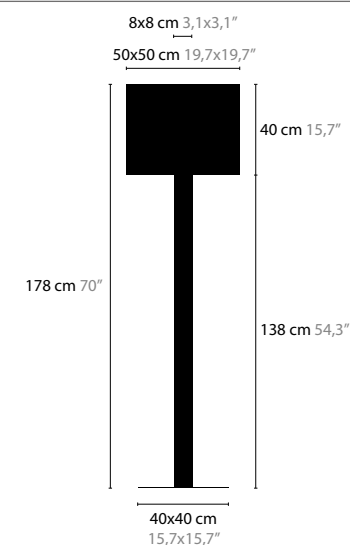

WALTZ OF VIENNA F2

BASE: 2 X E27 / 220V / MAX. 60W
SHADE: BLACK / RED / WHITE
CRÈME / BROWN

13380
COLORS: 02-10-12-13-14-16
13381 / COLOR
COLORS: 00-01-05