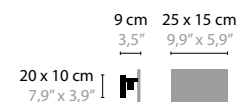

BASE: 8 X G9 / 220V / MAX. 40W

COLORS: 00-01-02-05-16

NIGHTLIFE W1

11840 / CLEAR GLASS

11841 / SILVER GLASS

BASE: 1 X G9 / 220V / MAX. 40W

COLORS: 02

NIGHTLIFE C2