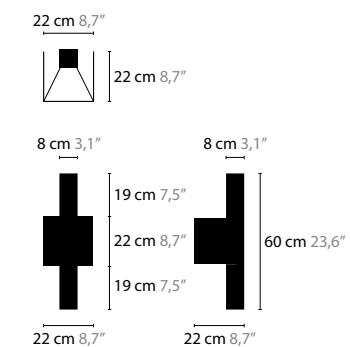

WALTZ OF VIENNA W3+2

BASE: 1 X E27 / 220V / MAX. 40W
BASE UP- DOWNLIGHT: 2 X GU10 / 220V
/ MAX. 50W
SHADE: BLACK / RED / WHITE
CRÈME / BROWN

13320
COLORS: 02-10-12-13-14-16
13321 / COLOR
COLORS: 00-01-05