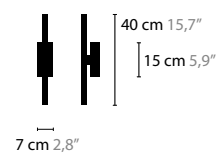

DOWNLIGHT: LED 13W
UPLIGHT: LED 13W

COLORS: 01-02-16

JAZZY

DESIGN: COEN MUNSTERS 2008

GLOW

DESIGN: COEN MUNSTERS 2012

LENGTH OF TUBES: 70, 100, 130 AND 185 CM

GLOW