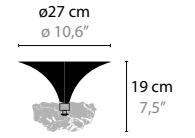

FLOWERS FROM AMSTERDAM C2C

10860 / CLEAR GLASS
10861 / SILVER GLASS
10862 / GOLD GLASS
BASE: 2 X G9 / 220V / MAX. 40W
COLORS: 14-16