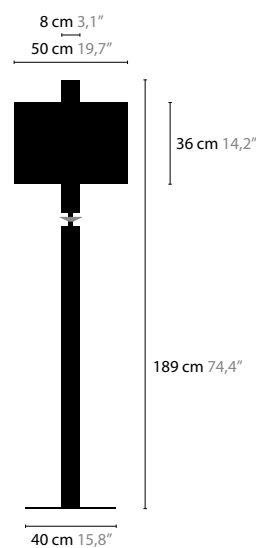

SUN RISE F3+1

12760

WITH CRYSTAL ELEMENT
BASE: 3 X E27 / 220V / MAX. 40W
BASE UPLIGHTER:
1 X GU10 / 220V / MAX. 50W
INCL. 2 REGULARS / DIMMERS
COLORS: 00-01-02-05-10-12-13-14-16
SHADE: WHITE / BLACK / CRÈME / BROWN / RED