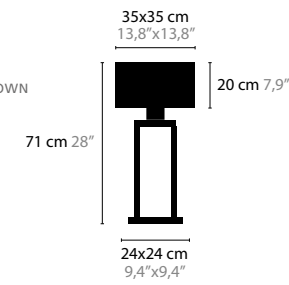

SWINGING BALLET T1

12970

BASE: 1 X E27 / 220V / MAX. 60W
COLORS: 00-01-02-05-10-12-13-14-16
SHADE: BLACK / RED / CRÈME / WHITE / BROWN