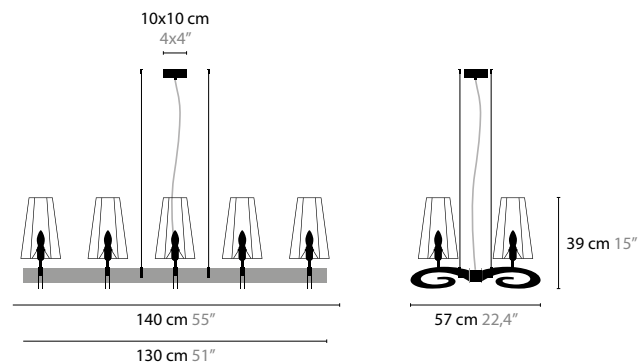

LAZY SUNDAY H10

11450

BASE: 10 X E14 / 220V / MAX. 40W
COLORS: 10-12-13-14