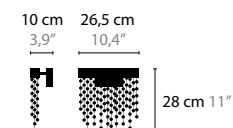

FROZEN EYES W1 M CXL

10965 / SPECTRA CRYSTAL
10966 / SWAROVSKI STRASS
LED 5W / 24V
COLORS: 00-01-02-05-10-12-13-14-16