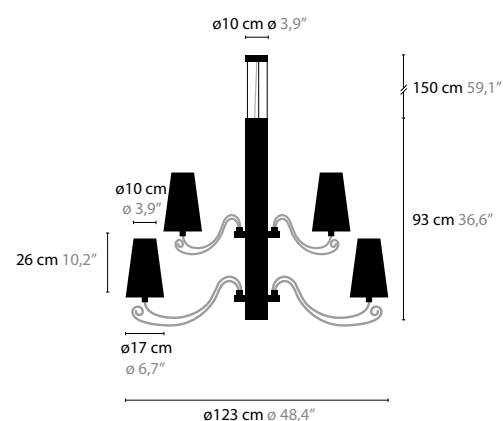

ARABIAN PEARLS H12+1

10130 / WITHOUT CRYSTAL
10131 / SWAROVSKI STRASS
BASE: 12 X E14 / 220V / MAX. 40W
BASE DOWNLIGHT: 1 X GU10 / 220V / MAX. 50W
COLORS: 00-02-05
SHADE: WHITE / WHITE CRUSHED / BLACK / BLACK CRUSHED
RED / RED CRUSHED / BROWN / BROWN CRUSHED