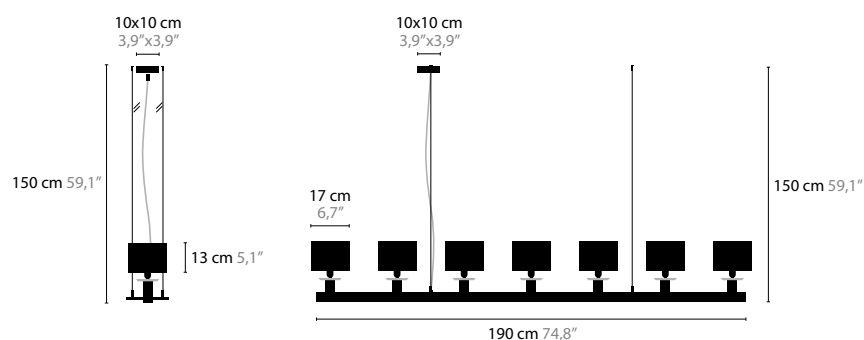

SWINGING BALLET H17

12938

SWAROVSKI STRASS
 BASE: 17 X E14 / 220V / MAX. 40W
 COLORS: 00-01-02-05-10-12-13-14-16
 SHADE: BLACK / RED / CRÈME / WHITE / BROWN

SWINGING BALLET H7

12926

SWAROVSKI STRASS
 BASE: 7 X E14 / 220V / MAX. 40W
 COLORS: 00-01-02-05-10-12-13-14-16
 SHADE: BLACK / RED / CRÈME / WHITE / BROWN