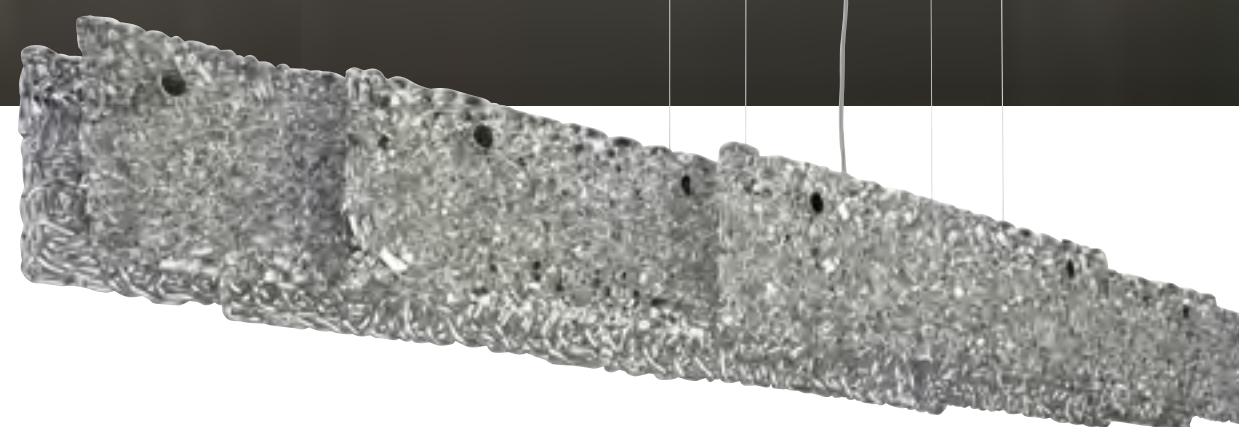

NIGHT IN PARIS
INSPIRATION:
LOOKING FROM
THE ABOVE,
PARIS' SPARKLING
AND FABULOUS
CITY LIGHTS
BY NIGHT

NIGHTLIFE

DESIGN: COEN MUNSTERS 2013

11820 CLEAR GLASS
11821 SILVER GLASS

NIGHTLIFE

11810 CLEAR GLASS
11811 SILVER GLASS