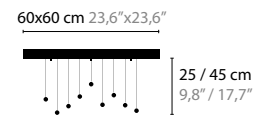

SPRANKLING DISK C9

12674 / SPECTRA CRYSTAL
12675 / SWAROVSKI STRASS
BASE: 9 X G4 / 12V / MAX. 20W
12676 LED / SPECTRA CRYSTAL
12677 LED / SWAROVSKI STRASS
9 X LED / 3W / 2700 K.
80 CRYSTALS 20 MM
COLORS: 00-01-02-05-16