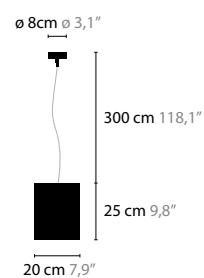

NEW DAWN

NEW DAWN IS A REGISTERED DESIGN BY COEN MUNSTERS 2015

NEW DAWN H1

13810 / ANTHRACITE METAL FABRIC

13811 / GOLD METAL FABRIC

BASE: 1 X E27 / 220V / MAX. 60W

COLORS: 00-01-02-05-10-12-13-14-16