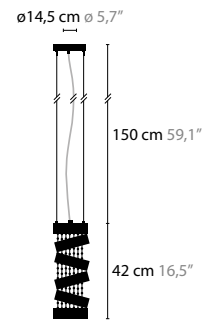

SECRET CLUB

SECRET CLUB IS A REGISTERED DESIGN BY COEN MUNSTERS 2010

SECRET CLUB H1

12010
SWAROVSKI STRASS
BASE: 1 X GU10 / 220V / MAX. 50W
COLORS: 02