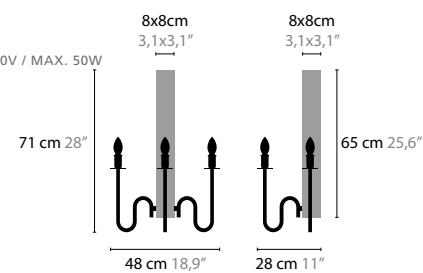

WALTZ OF VIENNA W3+2

BASE: 3 X E14 / 220V / MAX. 40W

BASE UP- DOWNLIGHT: 2 X GU10 / 220V / MAX. 50W

13324

COLORS: 02-10-12-13-14-16

13325 / COLOR

COLORS: 00-01-05