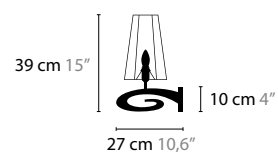

11474

BASE: 1 X E14 / 220V / MAX. 40W
COLORS: 10-12-13-14

Photography: Elisa Och

10310
10311 WITH SWAROVSKI STRASS BALLS

10316
10317 WITH SWAROVSKI STRASS BALLS

10322
10323 WITH SWAROVSKI STRASS BALLS

DESIGN: COEN MUNSTERS 2005