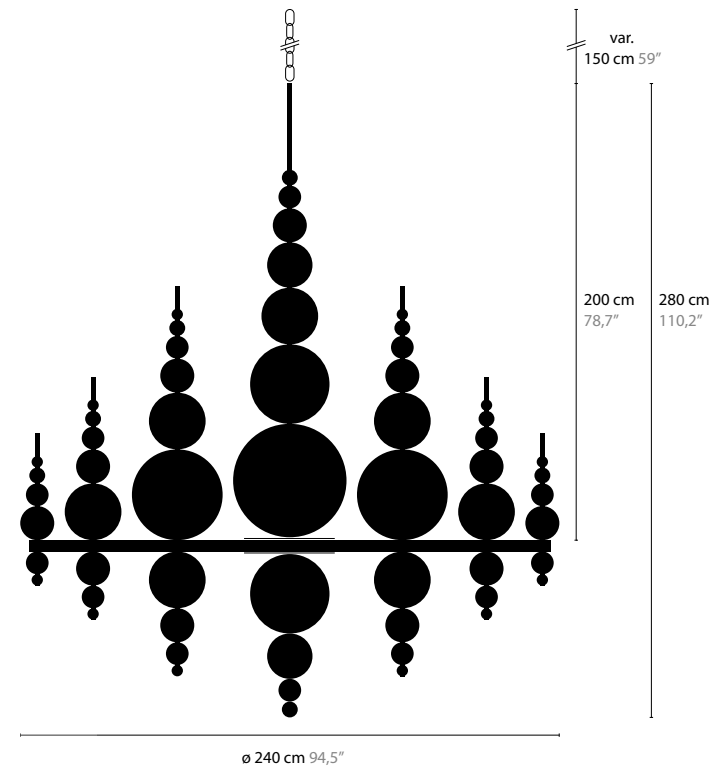

TEARS FROM MOON H1 MINI

13160 / WHITE HANDMADE GLASS BALLS
13161 / BLACK HANDMADE GLASS BALLS
13162 / SILVER HANDMADE GLASS BALLS
13163 / GOLD HANDMADE GLASS BALLS
BASE: 1 X G4 / 12V / MAX. 20W
COLORS: 00 01 02 05 12 13

TEARS FROM MOON H6 MINI

13170 / WHITE HANDMADE GLASS BALLS
13171 / BLACK HANDMADE GLASS BALLS
13172 / SILVER HANDMADE GLASS BALLS
13173 / GOLD HANDMADE GLASS BALLS
BASE: 6 X G4 / 12V / MAX. 10W
COLORS: 00 01 02 05 12 13

TEARS FROM MOON H12 MINI

13180 / WHITE HANDMADE GLASS BALLS
13181 / BLACK HANDMADE GLASS BALLS
13182 / SILVER HANDMADE GLASS BALLS
13183 / GOLD HANDMADE GLASS BALLS
BASE: 12 X G4 / 12V / MAX. 10W
COLORS: 00 01 02 05 12 13