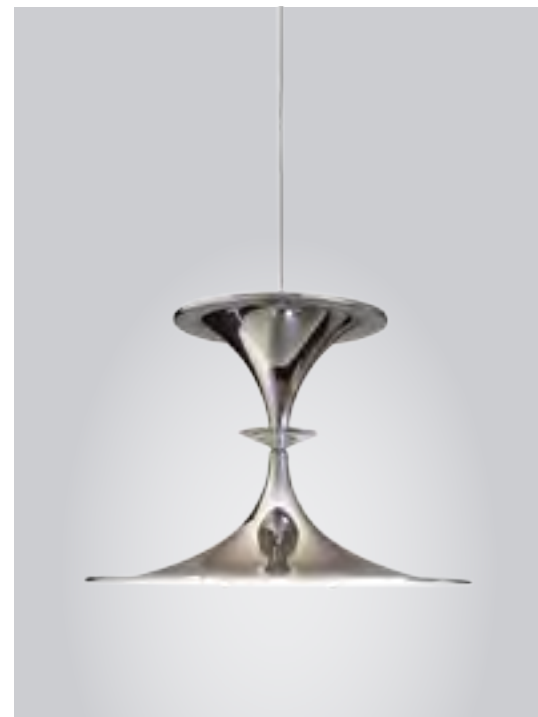

JAZZY

11210

DOWNLIGHT: BASE: 1 X R75 / 220V / MAX. 150W
UPLIGHT: BASE: 2 X R75 / 220V / MAX. 150W

11211 LED

DOWNLIGHT: LED 13W
UPLIGHT: LED 13W

COLORS: 01-02-16

JAZZY

11220 / WITH CRYSTAL ELEMENT

DOWNLIGHT: BASE: 1 X R75 / 220V / MAX. 150W
UPLIGHT: BASE: 2 X R75 / 220V / MAX. 150W

11221 LED / WITH CRYSTAL ELEMENT

DOWNLIGHT: LED 13W
UPLIGHT: LED 13W

COLORS: 01-02-16

JAZZY

DESIGN: COEN MUNSTERS 2008