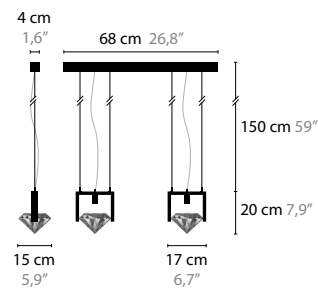

ELEMENTS OF LOVE H2

10514 / WITH CRYSTAL ELEMENTS
 BASE: 2 X GY6.35 / 12V / MAX. 35W
10515 LED / WITH CRYSTAL ELEMENTS
 BASE: 2 X 4,5W / 2700K
 COLORS: 00-01-02-05-16

ELEMENTS OF LOVE H3

10518 / WITH CRYSTAL ELEMENTS
 BASE: 3 X GY6.35 / 12V / MAX. 35W
10519 LED / WITH CRYSTAL ELEMENTS
 BASE: 3 X 4,5W / 2700K
 COLORS: 00-01-02-05-16