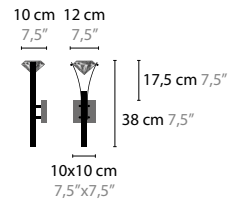

ELEMENTS OF LOVE W1

10550 / WITH CRYSTAL ELEMENT
BASE: 1 X GY6.35 / 12V / MAX. 35W
10551 LED / WITH CRYSTAL ELEMENT
BASE: 1 X 4,5W / 2700K
COLORS: 00-01-02-05-16