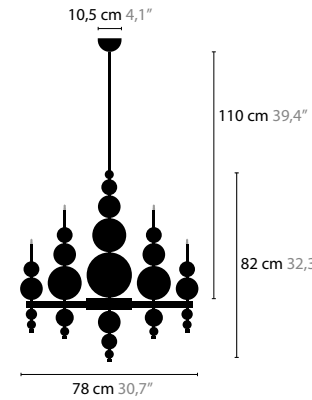

TEARS FROM MOON

TEARS FROM MOON IS A REGISTERED DESIGN BY COEN MUNSTERS 2013

TEARS FROM MOON H12

13070 / WHITE HANDMADE GLASS BALLS
13071 / BLACK HANDMADE GLASS BALLS
13072 / SILVER HANDMADE GLASS BALLS
13073 / GOLD HANDMADE GLASS BALLS
BASE: 12 X G4 / 12V / MAX. 20W
COLORS: 00 01 02 05 12 13