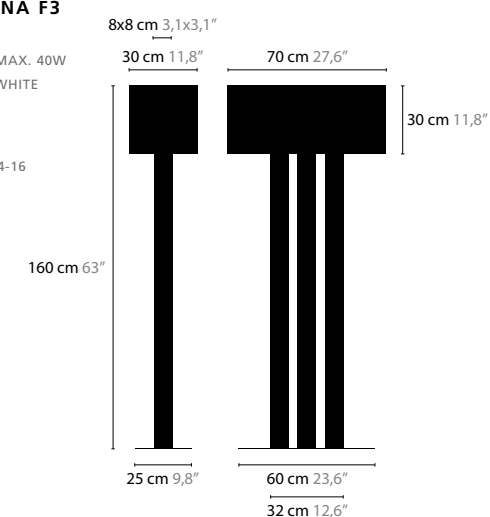

WALTZ OF VIENNA F3

BASE: 3 X E27 / 220V / MAX. 40W
SHADE: BLACK / RED / WHITE
CRÈME / BROWN

13384
COLORS: 02-10-12-13-14-16
13385 / COLOR
COLORS: 00-01-05