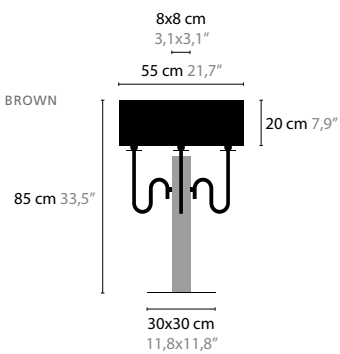

WALTZ OF VIENNA T4

BASE: 4 X E14 / 220V / MAX. 40W

SHADE: BLACK / RED / WHITE / CRÈME / BROWN

13374

COLORS: 02-10-12-13-14-16

13375 / COLOR

COLORS: 00-01-05