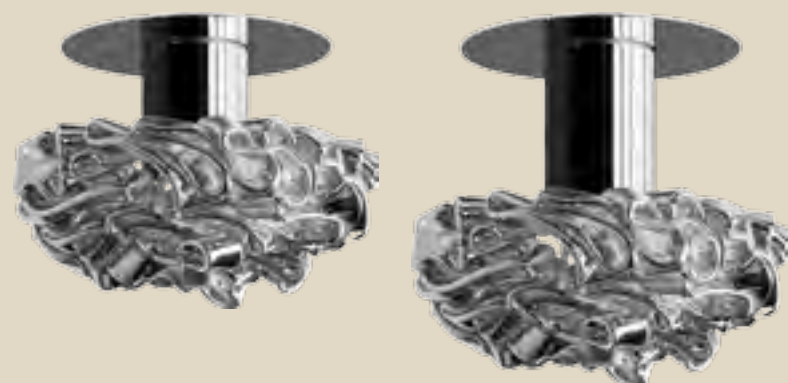

FLOWERS FROM AMSTERDAM

AVAILABLE WITH 3 LIGHTS, 5 LIGHTS AND 7 LIGHTS WITH CLEAR, SILVER OR GOLD GLASS

10810 CLEAR GLASS
10811 SILVER GLASS
10812 GOLD GLASS

FLOWERS FROM AMSTERDAM

10870 CLEAR GLASS
10871 SILVER GLASS
10872 GOLD GLASS