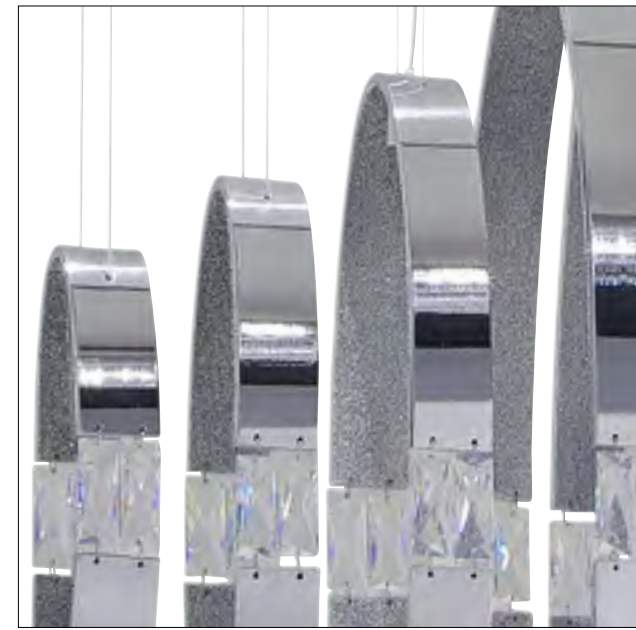

CRYSTALIZED WITH SWAROVSKI FABRIC CRYSTALS INSIDE