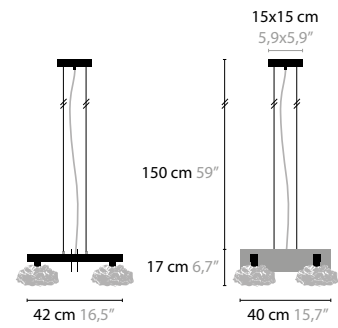

FLOWERS FROM AMSTERDAM H4

10750 / CLEAR GLASS
10751 / SILVER GLASS
10752 / GOLD GLASS
BASE: 4 X G9 / 220V / MAX. 40W
COLORS: 00-01-02-05-16

FLOWERS FROM AMSTERDAM H6

10760 / CLEAR GLASS
10761 / SILVER GLASS
10762 / GOLD GLASS
BASE: 6 X G9 / 220V / MAX. 40W
COLORS: 00-01-02-05-16