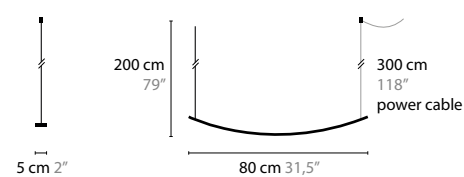

OUT OF LINE XL

14110
LED 13W / 24V / 2700K
COLORS: 02-32-33
NEEDED SUPPLEMENT: CEILING ELECTRICAL BOX