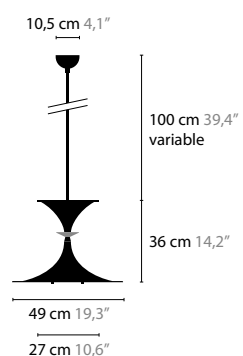

11221 LED / WITH CRYSTAL ELEMENT

DOWNLIGHT: LED 13W
UPLIGHT: LED 13W

COLORS: 01-02-16

JAZZY

DESIGN: COEN MUNSTERS 2008