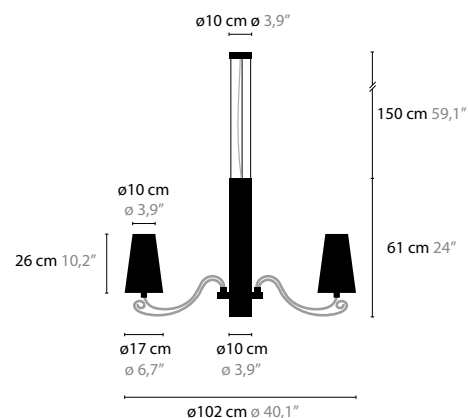

ARABIAN PEARLS H8+1

10120 / WITHOUT CRYSTAL
10121 / SWAROVSKI STRASS
BASE: 8 X E14 / 220V / MAX. 40W
BASE DOWNLIGHT: 1 X GU10 / 220V / MAX. 50W
COLORS: 00-02-05
SHADE: WHITE / WHITE CRUSHED / BLACK / BLACK CRUSHED
RED / RED CRUSHED / BROWN / BROWN CRUSHED