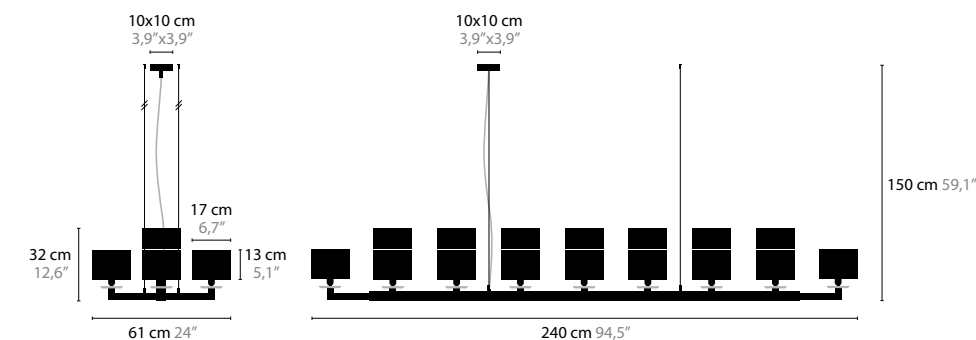

SWINGING BALLET H23

12942

SWAROVSKI STRASS
BASE: 23 X E14 / 220V / MAX. 40W
COLORS: 00-01-02-05-10-12-13-14-16
SHADE: BLACK / RED / CRÈME / WHITE / BROWN