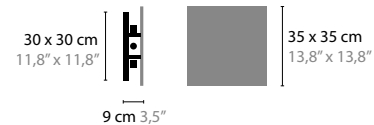

COLORS: 02

NIGHTLIFE C4

11880 / CLEAR GLASS

11881 / SILVER GLASS

BASE: 4 X G9 / 220V / MAX. 40W

COLORS: 02

NIGHTLIFE W3

11860 / CLEAR GLASS