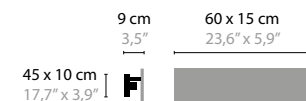

NIGHTLIFE W3

11860 / CLEAR GLASS

11861 / SILVER GLASS

BASE: 3 X G9 / 220V / MAX. 40W

COLORS: 02