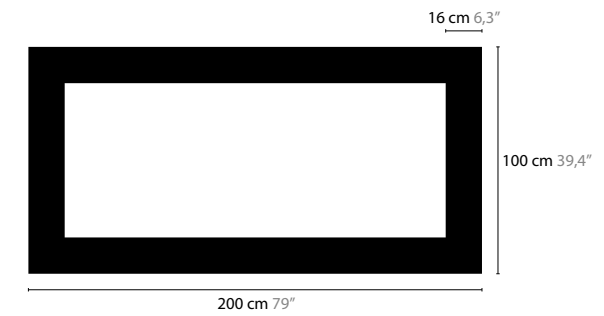

SKY CYCLES H26

12456 / CRYSTAL
12457 / SPECTRA CRYSTAL
12458 / SWAROVSKI STRASS
BASE: 26 X G9 / 220V / MAX. 40W
COLORS: 02 - (OTHER COLORS ON REQUEST)