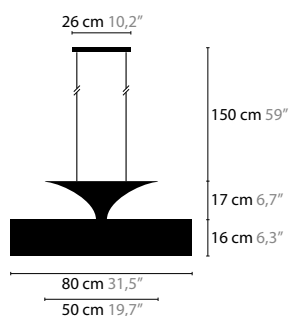

10021 LED

BASE: 5 X E27 / 220V / MAX. 40W
UPLIGHTER: 4 X LED 13W

COLORS: 00-01-02-05-10-12-13-14-16
SHADE: BLACK / RED / CRÈME / WHITE / BROWN