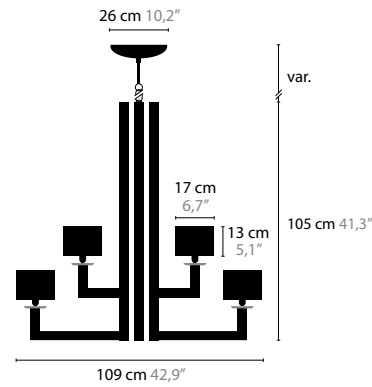

SWINGING BALLET H12

12914

SWAROVSKI STRASS
BASE: 12 X E14 / 220V / MAX. 40W
CHAIN CA. 1,5MTR.
COLORS: 00-01-02-05-10-12-13-14-16
SHADE: BLACK / RED / CRÈME / WHITE / BROWN