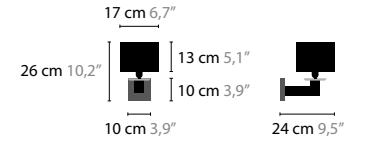

SWINGING BALLET W1

12950

SWAROVSKI STRASS
BASE: 1 X E14 / 220V / MAX. 40W
COLORS: 00-01-02-05-10-12-13-14-16
SHADE: BLACK / RED / CRÈME / WHITE / BROWN