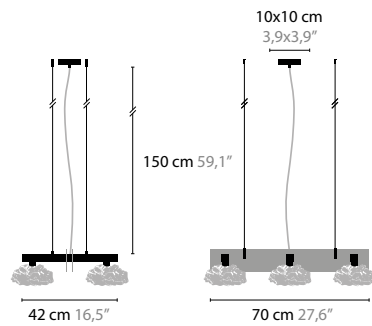

FLOWERS FROM AMSTERDAM

FLOWERS FROM AMSTERDAM IS A REGISTERED DESIGN BY COEN MUNSTERS 2013

FLOWERS FROM AMSTERDAM H1

10710 / CLEAR GLASS
10711 / SILVER GLASS
10712 / GOLD GLASS
BASE: 1 X G9 / 220V / MAX. 40W
COLORS: 00-01-02-05-16

FLOWERS FROM AMSTERDAM H3

10720 / CLEAR GLASS
10721 / SILVER GLASS
10722 / GOLD GLASS
BASE: 3 X G9 / 220V / MAX. 40W
COLORS: 00-01-02-05-16

FLOWERS FROM AMSTERDAM H5

10730 / CLEAR GLASS
10731 / SILVER GLASS
10732 / GOLD GLASS
BASE: 5 X G9 / 220V / MAX. 40W
COLORS: 00-01-02-05-16

FLOWERS FROM AMSTERDAM H7

10740 / CLEAR GLASS
10741 / SILVER GLASS
10742 / GOLD GLASS
BASE: 7 X G9 / 220V / MAX. 40W
COLORS: 00-01-02-05-16

FLOWERS FROM AMSTERDAM H4

10750 / CLEAR GLASS
10751 / SILVER GLASS
10752 / GOLD GLASS
BASE: 4 X G9 / 220V / MAX. 40W
COLORS: 00-01-02-05-16

FLOWERS FROM AMSTERDAM H6

10760 / CLEAR GLASS
10761 / SILVER GLASS
10762 / GOLD GLASS
BASE: 6 X G9 / 220V / MAX. 40W
COLORS: 00-01-02-05-16

FLOWERS FROM AMSTERDAM H10

10770 / CLEAR GLASS
10771 / SILVER GLASS
10772 / GOLD GLASS
BASE: 10 X G9 / 220V / MAX. 40W
COLORS: 00-01-02-05-16

FLOWERS FROM AMSTERDAM H14

10780 / CLEAR GLASS
10781 / SILVER GLASS
10782 / GOLD GLASS
BASE: 14 X G9 / 220V / MAX. 40W
COLORS: 00-01-02-05-16

FLOWERS FROM AMSTERDAM T1H

10830 / CLEAR GLASS
10831 / SILVER GLASS
10832 / GOLD GLASS
BASE: 1 X E27 / 220V / MAX. 60W
INCL. REGULAR / DIMMER
COLORS: 00-01-02-05-16
SHADE: BLACK / RED / WHITE /
CRÈME / BROWN

FLOWERS FROM AMSTERDAM T1

10840 / CLEAR GLASS
10841 / SILVER GLASS
10842 / GOLD GLASS
BASE: 1 X E27 / 220V / MAX. 60W
INCL. REGULAR / DIMMER
COLORS: 00-01-02-05-16
SHADE: BLACK / RED / WHITE /
CRÈME / BROWN

FLOWERS FROM AMSTERDAM W1

10810 / CLEAR GLASS
10811 / SILVER GLASS
10812 / GOLD GLASS
BASE: 1 X G9 / 220V / MAX. 40W
COLORS: 00-01-02-05-16

FLOWERS FROM AMSTERDAM C2C