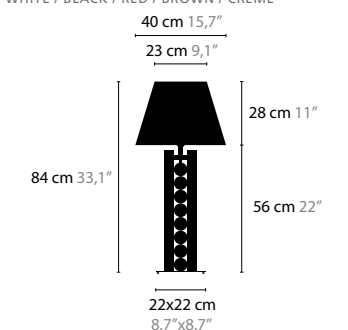

TEARS FROM MOON T1

1. 13260 / WHITE HANDMADE GLASS BALLS
   - 13261 / BLACK HANDMADE GLASS BALLS
   - 13262 / SILVER HANDMADE GLASS BALLS
   - 13263 / GOLD HANDMADE GLASS BALLS
2. BASE: 1 X E27 / 220V / MAX. 60W
   COLORS: 00 01 02 05 10 12 13
   SHADE: WHITE / BLACK / RED / BROWN / CRÈME