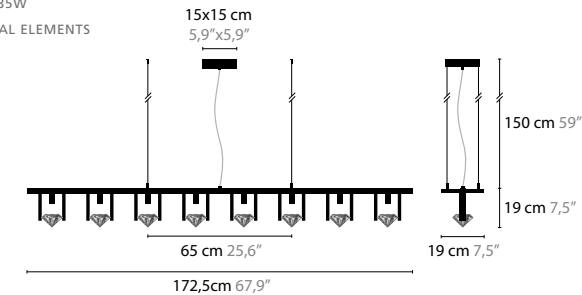

ELEMENTS OF LOVE H5L

10530 / WITH CRYSTAL ELEMENTS
 BASE: 5 X GY6.35 / 12V / MAX. 35W
10531 LED / WITH CRYSTAL ELEMENTS
 BASE: 5 X 4,5W / 2700K
 COLORS: 00-01-02-05-16

ELEMENTS OF LOVE H8L

10540 / WITH CRYSTAL ELEMENTS
 BASE: 8 X GY6.35 / 12V / MAX. 35W
10541 LED / WITH CRYSTAL ELEMENTS
 BASE: 8 X 4,5W / 2700K
 COLORS: 00-01-02-05-16