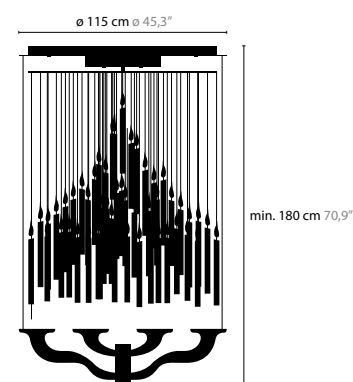

10021 LED

BASE: 5 X E27 / 220V / MAX. 40W
UPLIGHTER: 4 X LED 13W

COLORS: 00-01-02-05-10-12-13-14-16
SHADE: BLACK / RED / CRÈME / WHITE / BROWN

STAIRS | Restaurant-Club-Lounge | Aachen, Germany

SEE THE FIXTURE MOVING