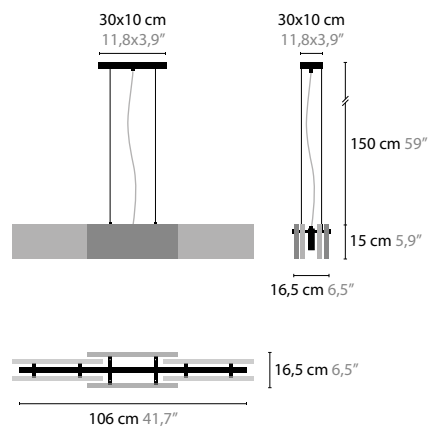

NIGHTLIFE

NIGHTLIFE IS A REGISTERED DESIGN BY COEN MUNSTERS 2012

NIGHTLIFE H5

11810 / CLEAR GLASS

11811 / SILVER GLASS

BASE: 5 X G9 / 220V / MAX. 40W

COLORS: 00-01-02-05-16