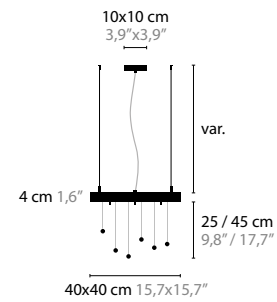

SPRANKLING DISK H9

12650 / SPECTRA CRYSTAL
12651 / SWAROVSKI STRASS
BASE: 9 X G4 / 12V / MAX. 20W
12652 LED / SPECTRA CRYSTAL
12653 LED / SWAROVSKI STRASS
9 X LED / 3W / 2700 K.
36 CRYSTALS 20 MM
COLORS: 00-01-02-05-16