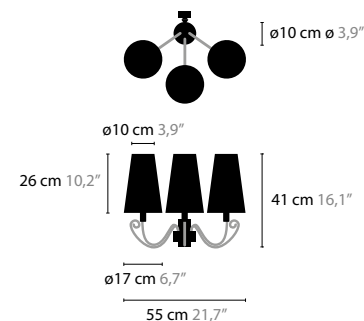

THE ARABIAN HISTORICAL ARCHITECTURE WITH ITS MASSIVE CONSTRUCTIONS COMBINED WITH THE MOST ELEGANT AND FABULOUS FINE DETAILS WAS THE INSPIRATION FOR THE DESIGN OF 'ARABIAN PEARLS', WHERE, AS WELL, A MASSIVE CONSTRUCTION IS COMBINED WITH THE MOST ELEGANT LINES AND DETAILS, RESULTING IN FASCINATING LIGHT SCULPTURES.