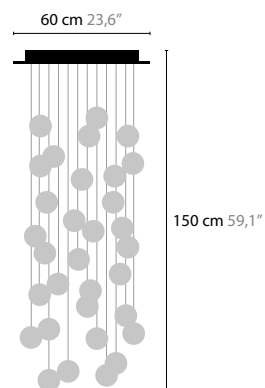

BALLROOM

ARABIAN PEARLS IS A REGISTERED DESIGN BY COEN MUNSTERS 2017

BALLROOM C32

13950
BASE: 32 X LED / 24V / 1W
COLORS: 00-01-02-05-10-14-16