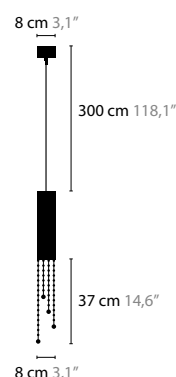

SEXY CRYSTALS

SEXY CRYSTALS IS A REGISTERED DESIGN BY COEN MUNSTERS 2009

SEXY CRYSTALS H1

- 12110 / 20 CM, SPECTRA CRYSTAL
- 12111 / 20 CM, SWAROVSKI STRASS
- 12112 / 30 CM, SPECTRA CRYSTAL
- 12113 / 30 CM, SWAROVSKI STRASS
- 12114 / 40 CM, SPECTRA CRYSTAL
- 12115 / 40 CM, SWAROVSKI STRASS

BASE: 1 X GU10 / 220V / MAX. 50W
COLORS: 00-01-02-05-10-12-13-14-16