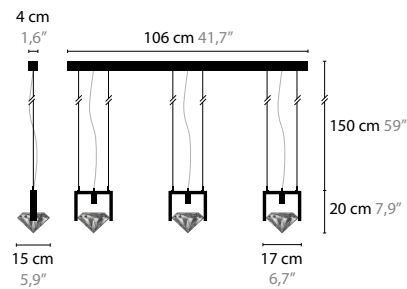

ELEMENTS OF LOVE H2

10514 / WITH CRYSTAL ELEMENTS
 BASE: 2 X GY6.35 / 12V / MAX. 35W
10515 LED / WITH CRYSTAL ELEMENTS
 BASE: 2 X 4,5W / 2700K
 COLORS: 00-01-02-05-16

ELEMENTS OF LOVE H3

10518 / WITH CRYSTAL ELEMENTS
 BASE: 3 X GY6.35 / 12V / MAX. 35W
10519 LED / WITH CRYSTAL ELEMENTS
 BASE: 3 X 4,5W / 2700K
 COLORS: 00-01-02-05-16