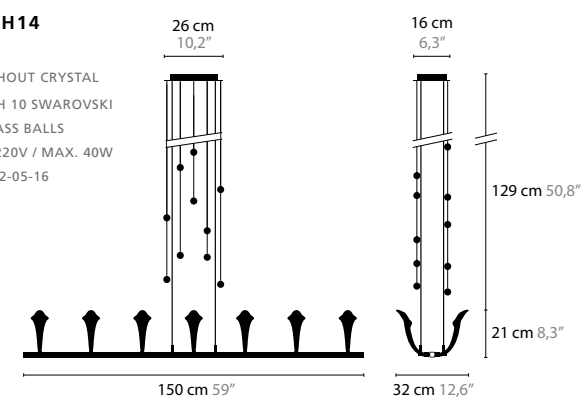

CHILL OUT H14

10340 / WITHOUT CRYSTAL
10341 / WITH 10 SWAROVSKI STRASS BALLS
BASE: 14 X G9 / 220V / MAX. 40W
COLORS: 00-01-02-05-16