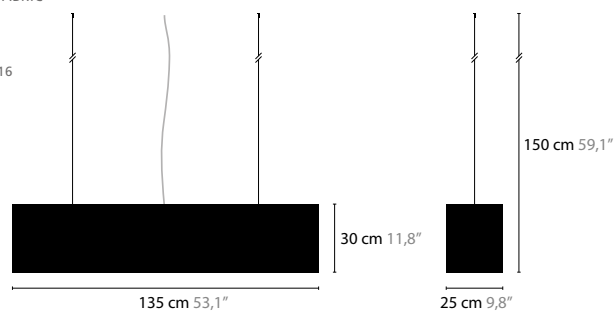

NEW DAWN

NEW DAWN IS A REGISTERED DESIGN BY COEN MUNSTERS 2015

NEW DAWN H1

13810 / ANTHRACITE METAL FABRIC

13811 / GOLD METAL FABRIC

BASE: 1 X E27 / 220V / MAX. 60W

COLORS: 00-01-02-05-10-12-13-14-16

NEW DAWN H1

13820 / ANTHRACITE METAL FABRIC

13821 / GOLD METAL FABRIC

BASE: 1 X E27 / 220V / MAX. 60W

COLORS: 00-01-02-05-10-12-13-14-16

NEW DAWN H3

13840 / ANTHRACITE METAL FABRIC

13841 / GOLD METAL FABRIC

BASE: 3 X E27 / 220V / MAX. 60W

COLORS: 00-01-02-05-10-12-13-14-16