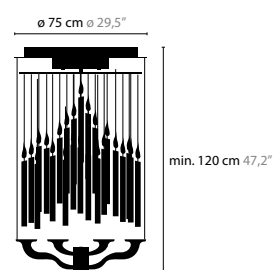

LOVE COMES AGAIN 11510

6 X LED 4,5W / 2700K
ROTATING DISK WITH 59 CANDLES
INCL. MOTOR
COLOR CHANDELIER: 02
MATERIAL CANDLES: ACRYL
MOUNTED WITH SWAROVSKI STRASS ELEMENTS