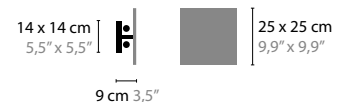

NIGHTLIFE C2

11870 / CLEAR GLASS

11871 / SILVER GLASS

BASE: 2 X G9 / 220V / MAX. 40W

COLORS: 02