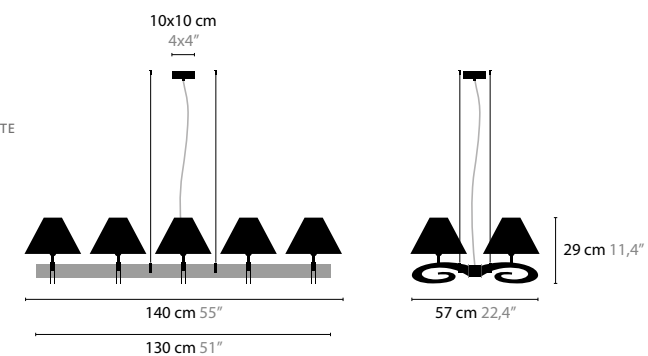

BASE: 18 X E14 / 220V / MAX. 25W
 BASE DOWNLIGHT: 1 X GU10 / 220V / MAX. 50W
 COLORS: 02-10-12-13-14-16
 SHADE: (FLAT MODEL) BLACK / RED
 WHITE / CRÈME / BROWN

LAZY SUNDAY H10+1

11446

BASE: 10 X E14 / 220V / MAX. 25W
 COLORS: 02-10-12-13-14-16
 SHADE: (FLAT MODEL) BLACK / RED / WHITE
 CRÈME / BROWN