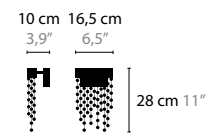

FROZEN EYES W1 S CXL

10953 / SPECTRA CRYSTAL
10954 / SWAROVSKI STRASS
LED 3W / 24V
COLORS: 00-01-02-05-10-12-13-14-16