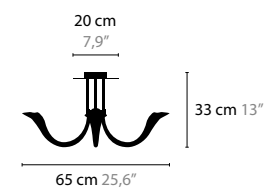

CHILL OUT C5

10380
BASE: 5 X G9 / 220V / MAX. 40W
COLORS: 00-01-02-05-16