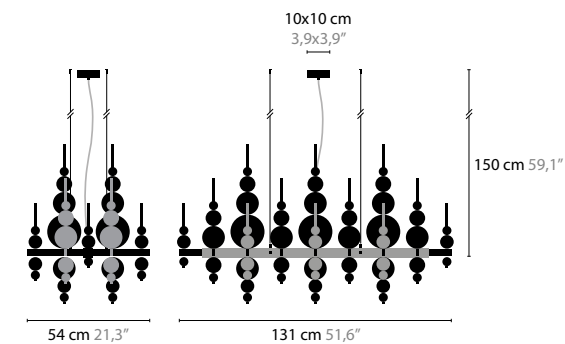

TEARS FROM MOON H22+3

1. 13130 / WHITE HANDMADE GLASS BALLS
   - 13131 / BLACK HANDMADE GLASS BALLS
   - 13132 / SILVER HANDMADE GLASS BALLS
   - 13133 / GOLD HANDMADE GLASS BALLS
2. BASE: 22 X G4 / 12V / MAX. 10W
   DOWNLIGHT: 3 X LED 3.2W / 2700K
   WITH SEPARATE ON-OFF SWITCH
   COLORS: 00 01 02 05 10 12 13