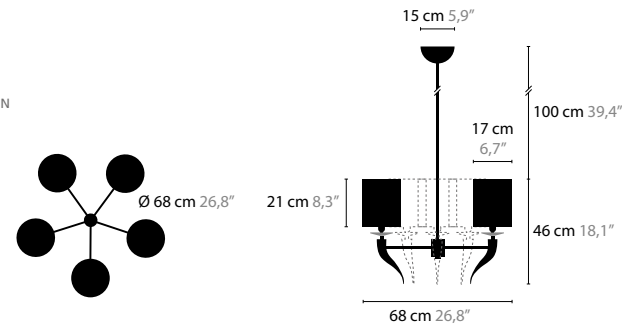

11610

WITH CRYSTAL ELEMENTS
 BASE: 5 X E14 / 220V / MAX. 40W
 COLORS: 00-01-02-05-10-12-13-14-16
 SHADE: BLACK / RED / WHITE / CRÈME / BROWN

LOVING ARMS H6

11620

WITH CRYSTAL ELEMENTS
 BASE: 6 X E14 / 220V / MAX. 40W
 COLORS: 00-01-02-05-10-12-13-14-16
 SHADE: BLACK / RED / WHITE / CRÈME / BROWN