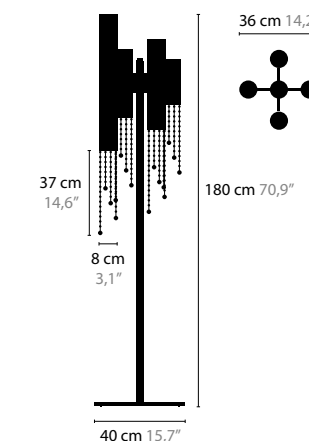

SEXY CRYSTALS F4+4

- 12340 / WITHOUT CRYSTAL
- 12341 / SPECTRA CRYSTAL
- 12342 / SWAROVSKI STRASS

BASE: 8 X GU10 / 220V / MAX. 50W
UP- AND DOWNLIGHT
INCL. REGULAR / DIMMER
COLORS: 00-01-02-05-10-12-13-14-16