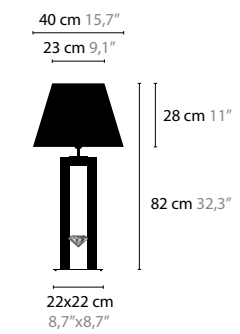

ELEMENTS OF LOVE T2

10560 / WITH CRYSTAL ELEMENT
BASE: 1 X E27 / 220V / MAX. 60W
INCL. REGULAR / DIMMER
COLORS: 00-01-02-05-16
SHADE: BLACK / WHITE / CRÈME / BROWN / RED