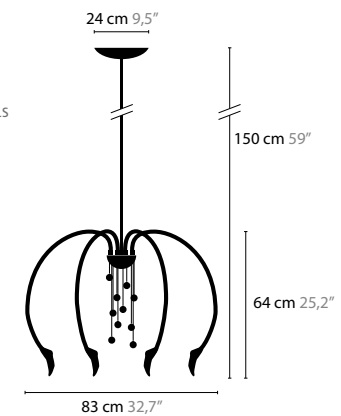

CHILL OUT H6

10310 / WITHOUT CRYSTAL
10311 / WITH 10 SWAROVSKI STRASS BALLS
BASE: 6 X G9 / 220V / MAX. 40W
COLORS: 00-01-02-05-16

CHILL OUT H6U

10316 / WITHOUT CRYSTAL
10317 / WITH 10 SWAROVSKI STRASS BALLS
BASE: 6 X G9 / 220V / MAX. 40W
COLORS: 00-01-02-05-16