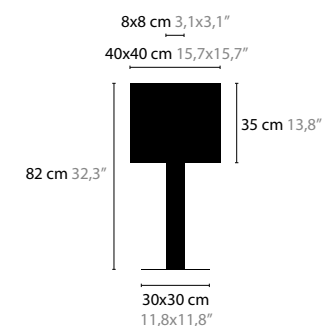

WALTZ OF VIENNA T1 XL

BASE: 1 X E27 / 220V / MAX. 60W
SHADE: BLACK / RED / WHITE
CRÈME / BROWN

13348
COLORS: 02-10-12-13-14-16
13349 / COLOR
COLORS: 00-01-05