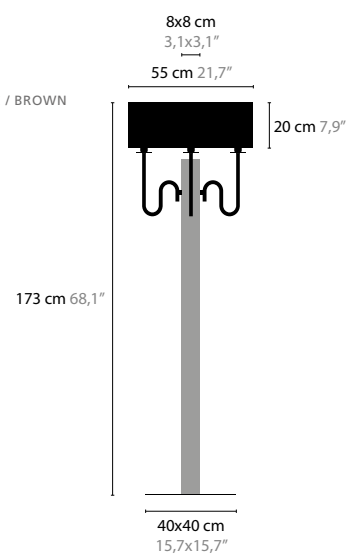

WALTZ OF VIENNA F4

BASE: 4 X E14 / 220V / MAX. 40W

SHADE: BLACK / RED / WHITE / CRÈME / BROWN

13394

COLORS: 02-10-12-13-14-16

13395 / COLOR

COLORS: 00-01-05