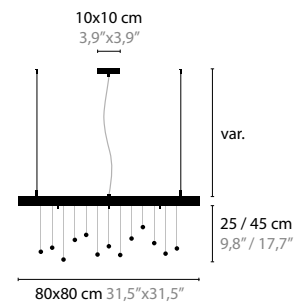

SPRANKLING DISK H9

12658 / SPECTRA CRYSTAL
12659 / SWAROVSKI STRASS
BASE: 9 X G4 / 12V / MAX. 20W
12660 LED / SPECTRA CRYSTAL
12661 LED / SWAROVSKI STRASS
9 X LED / 4W / 2700 K.
100 CRYSTALS 20 MM
COLORS: 00-01-02-05-16