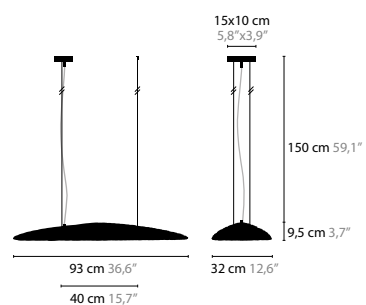

NIGHT IN PARIS

NIGHT IN PARIS IS A REGISTERED DESIGN BY COEN MUNSTERS 2011

NIGHT IN PARIS H8

11710 / CLEAR GLASS

11711 / SILVER GLASS

BASE: 8 X G9 / 220V / MAX. 40W

COLORS: 00-01-02-05-16