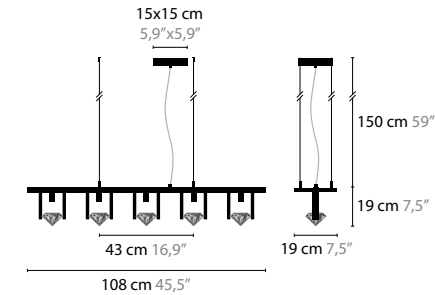

ELEMENTS OF LOVE H5L

10530 / WITH CRYSTAL ELEMENTS
 BASE: 5 X GY6.35 / 12V / MAX. 35W
10531 LED / WITH CRYSTAL ELEMENTS
 BASE: 5 X 4,5W / 2700K
 COLORS: 00-01-02-05-16

ELEMENTS OF LOVE H8L

10540 / WITH CRYSTAL ELEMENTS
 BASE: 8 X GY6.35 / 12V / MAX. 35W
10541 LED / WITH CRYSTAL ELEMENTS
 BASE: 8 X 4,5W / 2700K
 COLORS: 00-01-02-05-16