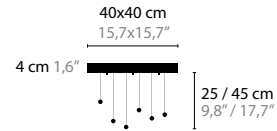

SPRANKLING

SPRANKLING DISK IS A REGISTERED DESIGN BY COEN MUNSTERS 2003

SPRANKLING DISK C9

12670 / SPECTRA CRYSTAL
12671 / SWAROVSKI STRASS
BASE: 9 X G4 / 12V / MAX. 20W
12672 LED / SPECTRA CRYSTAL
12673 LED / SWAROVSKI STRASS
9 X LED / 3W / 2700 K.
36 CRYSTALS 20 MM
COLORS: 00-01-02-05-16