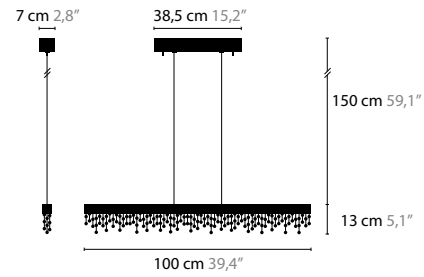

FROZEN EYES

FROZEN EYES IS A REGISTERED DESIGN BY COEN MUNSTERS 2014

FROZEN EYES H C

10911 / SPECTRA CRYSTAL
10912 / SWAROVSKI STRASS
LED 18W / 24V
COLORS: 00-01-02-05-10-12-13-14-16