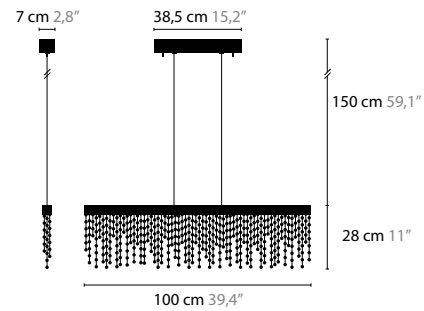

FROZEN EYES H CXL

10917 / SPECTRA CRYSTAL
10918 / SWAROVSKI STRASS
LED 18W / 24V
COLORS: 00-01-02-05-10-12-13-14-16