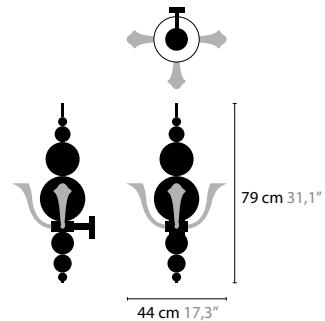

TEARS FROM MOON W3

13240 / WHITE HANDMADE GLASS BALLS
13241 / BLACK HANDMADE GLASS BALLS
13242 / SILVER HANDMADE GLASS BALLS
13243 / GOLD HANDMADE GLASS BALLS
BASE: 3 X G9 / 220V / MAX. 40W
COLORS: 00 01 02 05 12 13