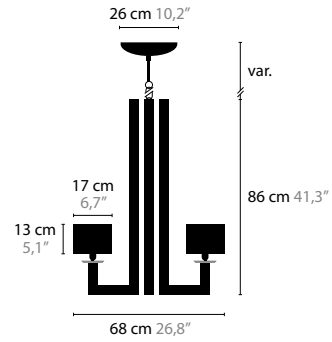

SWINGING BALLET

12970

SWINGING BALLET

SWINGING BALLET IS A REGISTERED DESIGN BY COEN MUNSTERS 2009

SWINGING BALLET H6

12910

SWAROVSKI STRASS
 BASE: 6 X E14 / 220V / MAX. 40W
 CHAIN CA. 1,5MTR.
 COLORS: 00-01-02-05-10-12-13-14-16
 SHADE: BLACK / RED / CRÈME / WHITE / BROWN