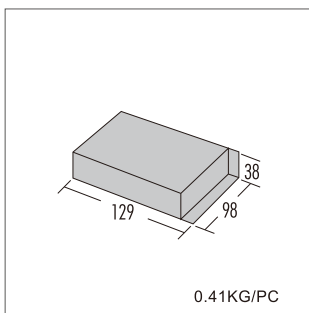

LED Linear Light Power Supply

WK-76-NES-50-12

Output Voltage 12V (10.8~13.2Vdc)
Output Power 50.4W
Output Current 4.2A(0~4.2A)
Input Voltage 85V~264Vac
Input Frequency 50Hz / 60Hz

Temperature -20°C~+60°C
Humidity 20~90% RH
UL60950-1, CB(IEC60950-1), GB4943
EN55022(CISPR22) CLASS B, GB9254 CLASS B
EN61000-3-2, -3 EN61000-4-2,3,4,5,6,8,11,
ENV50204, EN55024, EN61000-6-1