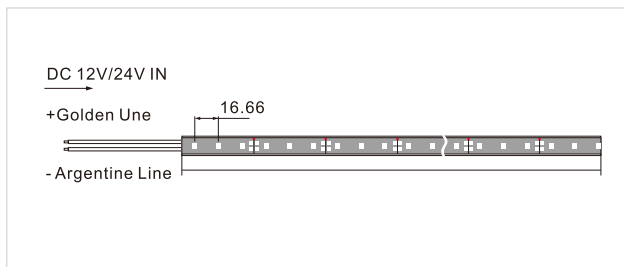

WK-71-64-967-5050

LED Colour:

Options:

1) Aluminum Extrusion profile
2) Diffuser

Flex-Cove LED (IP 20 Version-3M Tape)Series

WK-71-64-967-5050-60-12VDC-IP20

Power: 12VDC 15W/Meter
LED Qty.: 60pcs/Meter
Beam Angle: 120 Degree
Cut line in every 3 LED
Packing: 5Meter/Roll

WK-71-64-967-5050-60-24VDC-IP20

Power: 24VDC 15W/Meter
LED Qty.: 60pcs/Meter
Beam Angle: 120 Degree
Cut line in every 6 LED
Packing: 5Meter/Roll

Description: Ultra slim LED SMD light bar available in full range of single colours and RGB full colour. Optional aluminum profile & PMMA Diffuser are available. Ultra low power consumption suitable for hotel, office & commercial building.

Application: 1) Backlighting for advertising signage, glass decoration.
2) Cove Lighting for the hotel lobby, guestroom, office, lift lobby & commercial building etc.

Light Source: 5050 (Triple chip) SMD LED.

Material: Body made of Aluminum Extrusion.

IP Rating: IP20 without diffuser/ IP44 with Diffuser

Dimension: A)W:21 H:8mm without diffuser B)W:21 H:18mm diffuser C) W:21 H:25mm diffuser 500/ 1000mm (Custom made size are available in 100mm)

Accessories: Mounting Clip Male & Female Plug

Flex-Cove LED(IP 67 Version)Series

WK-71-64-967-5050-60-12VDC-IP67

Power: 12VDC 15W/Meter
LED Qty.: 60pcs/Meter
Beam Angle: 120 Degree
Cut line in every 3 LED
Packing: 5Meter/Roll

WK-71-64-967-5050-60-24VDC-IP67

Power: 24VDC 15W/Meter
LED Qty.: 60pcs/Meter
Beam Angle: 120 Degree
Cut line in every 6 LED
Packing: 5Meter/Roll

Description: Ultra slim LED SMD light bar available in full range of single colours and RGB full colour. Optional aluminum profile & PMMA Diffuser are available. Ultra low power consumption suitable for hotel, office & commercial building.