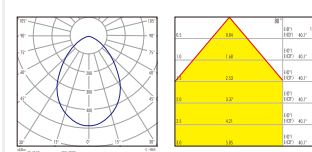

Model No.	Size	Light Source	Material
WK-71-83-LP20-OSRAM		20W / 830 LED Down Light 20W / 840 LED Down Light (Osram-High Power LED Inside)	Trim: Die cast aluminum Diffuser: Matt Tempered Glass Housing & Heat Sink: Die cast aluminum.
Technical Data			
IP 21 / Class I / Class III / CE /			
Colour ☐ White