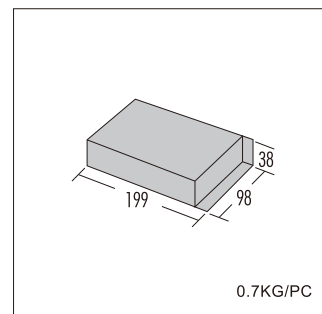

WK-76-NES-100-24

Output Voltage 24V (21.6~26.4Vdc)
Output Power 108W
Output Current 4.5A(0~4.5A)
Input Voltage 85~132V or 176-264V
Input Frequency 50Hz / 60Hz

Temperature -20°C~+60°C
Humidity 20~90% RH
UL60950-1, CB(IEC60950-1), GB4943
EN55022(CISPR22) CLASS B, GB9254 CLASS B
EN61000-3-2, -3 EN61000-4-2,3,4,5,6,8,11,
ENV50204, EN55024, EN61000-6-1