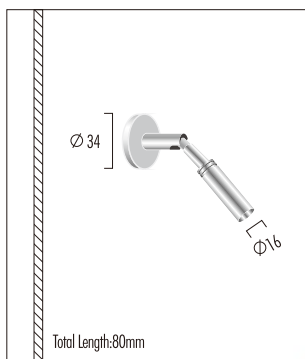

LED Reading Lamp

Chrome

Material:

Aluminum & Steel
LED: high-power LEDs on metal-core PCB.
Collimating lens: PMMA.

WK-71-63-718

LIGHT SOURCE

- 1W CREE LED Cool White (6000K)
- 1W CREE LED Natural White (4000K)
- 1W CREE LED Warm White (3000K)
- 1W CREE LED Warm White (2700K)

Technical Data

IP44 / Class III / CE / ▽

Beam Angle