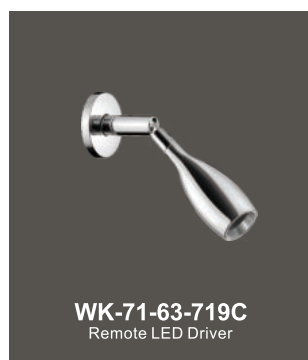

LED Reading Lamp

Chrome

Material:

Aluminum & Steel
LED: high-power LEDs on metal-core PCB.
Collimating lens: PMMA.

WK-71-63-719

LIGHT SOURCE

- 1W / 2W CREE LED Cool White (6000K)
- 1W / 2W CREE LED Natural White (4000K)
- 1W / 2W CREE LED Warm White (3000K)
- 1W / 2W CREE LED Warm White (2700K)

Technical Data

IP44 / Class III / CE /

Beam Angle