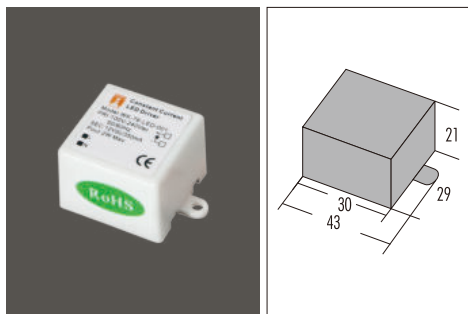

LED Driver

WK-76-LED-001A

Watt 1x1W
Input Voltage 100V-240Vac
Input Frequency 50Hz / 60Hz
Output Voltage 3-5Vdc
Output Power 1W
Output Current 350mA±6%