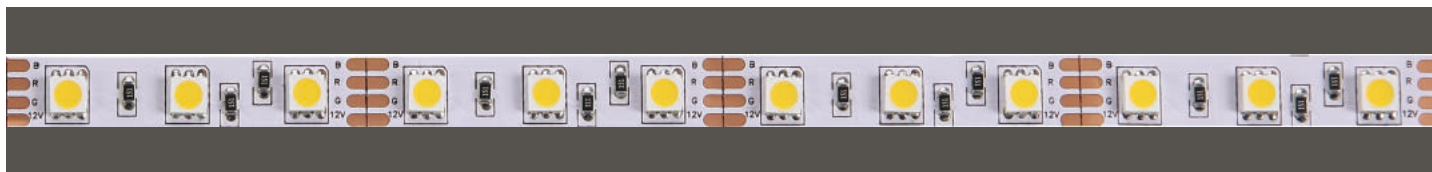

WK-71-64-967-5050

LED Colour:

Options:

1) Aluminum Extrusion profile
2) Diffuser

Flex-Cove LED (IP 20 Version-3M Tape)Series

WK-71-64-967-5050-60-12VDC-IP20

Power: 12VDC 15W/Meter
LED Qty.: 60pcs/Meter
Beam Angle: 120 Degree
Cut line in every 3 LED
Packing: 5Meter/Roll

WK-71-64-967-5050-60-24VDC-IP20

Power: 24VDC 15W/Meter
LED Qty.: 60pcs/Meter
Beam Angle: 120 Degree
Cut line in every 6 LED
Packing: 5Meter/Roll

Description: Ultra slim LED SMD light bar available in full range of single colours and RGB full colour. Optional aluminum profile & PMMA Diffuser are available. Ultra low power consumption suitable for hotel, office & commercial building.

Application: 1) Backlighting for advertising signage, glass decoration.
2) Cove Lighting for the hotel lobby, guestroom, office, lift lobby & commercial building etc.

Light Source: 5050 (Triple chip) SMD LED.

Material: Body made of Aluminum Extrusion.

IP Rating: IP20 without diffuser/ IP44 with Diffuser

Dimension: A)W:21 H:8mm without diffuser B)W:21 H:18mm diffuser C) W:21 H:25mm diffuser 500/ 1000mm (Custom made size are available in 100mm)

Accessories: Mounting Clip Male & Female Plug

Flex-Cove LED(IP 67 Version)Series

WK-71-64-967-5050-60-12VDC-IP67

Power: 12VDC 15W/Meter
LED Qty.: 60pcs/Meter
Beam Angle: 120 Degree
Cut line in every 3 LED
Packing: 5Meter/Roll

WK-71-64-967-5050-60-24VDC-IP67

Power: 24VDC 15W/Meter
LED Qty.: 60pcs/Meter
Beam Angle: 120 Degree
Cut line in every 6 LED
Packing: 5Meter/Roll

Description: Ultra slim LED SMD light bar available in full range of single colours and RGB full colour. Optional aluminum profile & PMMA Diffuser are available. Ultra low power consumption suitable for hotel, office & commercial building.