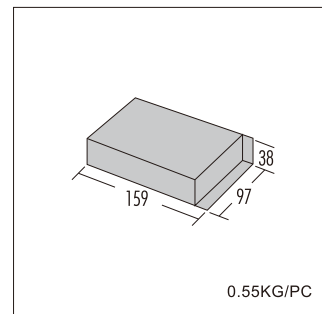

LED Cabinet & Linear Light