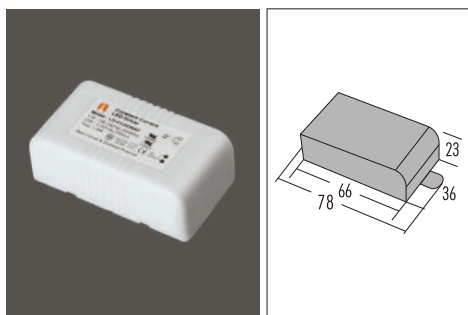

WK-76-LED-006A

Watt 3x3W
Input Voltage 100V-240Vac
Input Frequency 50Hz / 60Hz
Output Voltage 3-21Vdc
Output Power 3-9W
Output Current 700mA±6%