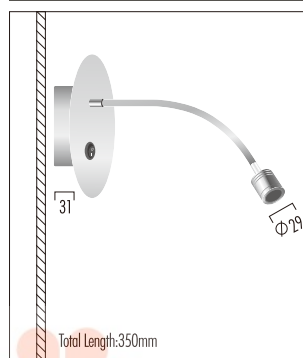

LED Reading Lamp

Chrome

Material:

Aluminum & Steel
LED: high-power LEDs on metal-core PCB.
Collimating lens: PMMA.

WK-71-63-714

LIGHT SOURCE

- 1W / 2W CREE LED Cool White (6000K)
- 1W / 2W CREE LED Natural White (4000K)
- 1W / 2W CREE LED Warm White (3000K)
- 1W / 2W CREE LED Warm White (2700K)

Technical Data

IP44 / Class III / CE / ▽

Beam Angle