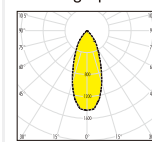

Model No.	Size	Light Source	Material
WK-PrevaLED-Chester-H8 DALI		2100lm 28W / 930(3000K) 2100lm 28W / 840(4000K) 3000lm 43W / 930(3000K) 3000lm 43W / 840(4000K) With Remote OPTRONIC control gear DALI 35	Trim: Poly Carbonate Diffuser: Matt Tempered Glass Reflector: Polished/Matt Reflector Heat Sink: Die cast aluminum. Housing: Steel LED: high-power LEDs on metal-core PCB.
Technical Data			
IP44 / Class III / CE /			
Colour ☐ White