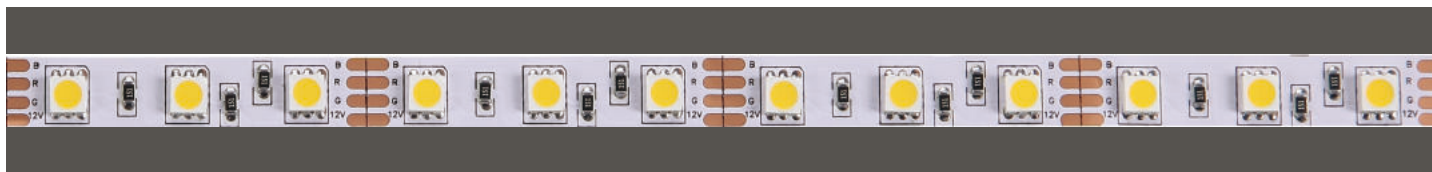

Material: Body made of flexible PCB.

IP Rating: IP20 without silicon tube.

Dimension: Width: 13.5mm Height: 4.5mm Length: 5000mm (Custom made size are available).

Accessories: Mounting Clip & End Cap.

Options: 1)Aluminum Extrusion profile
 2)Diffuser