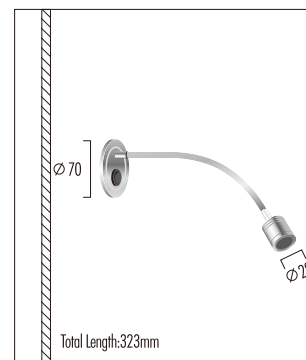

LED Reading Lamp

Chrome

Material:

Aluminum & Steel
LED: high-power LEDs on metal-core PCB.
Collimating lens: PMMA.

WK-71-63-714

LIGHT SOURCE

- 1W / 2W CREE LED Cool White (6000K)
- 1W / 2W CREE LED Natural White (4000K)
- 1W / 2W CREE LED Warm White (3000K)
- 1W / 2W CREE LED Warm White (2700K)

Technical Data

IP44 / Class III / CE / ▽

Beam Angle