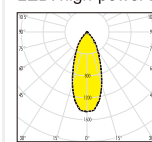

Model No.	Size	Light Source	Material
WK-PrevaLED-Chester-H6		2100lm 28W / 930(3000K) 2100lm 28W / 840(4000K) 3000lm 43W / 930(3000K) 3000lm 43W / 840(4000K) With Remote OPTRONIC control gear OTP 45 for Preva Led Core	Trim: Poly Carbonate Diffuser: Matt Tempered Glass Reflector: Polished/Matt Reflector Heat Sink: Die cast aluminum. Housing: Steel LED: high-power LEDs on metal-core PCB.
Technical Data			
IP44 / Class III / CE /			
Colour ☐ White