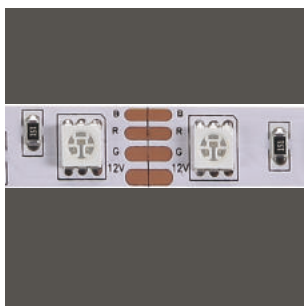

Flex-Cove LED (IP 20 Version-3M Tape)Series

WK-71-64-967-5050-RGB-IP20
Power: 12VDC / 24VDC 15W/Meter
LED Qty.: 60pcs/Meter
Beam Angle: 120 Degree
Cut line in every 3 LED for 12V
Cut line in every 6 LED for 24V
Packing: 3Meter/Roll

Description: Ultra slim waterproof flexible LED SMD light strip available in full range of single colours and RGB full colour. Optional aluminum profile & PMMA Diffuser are available. Ultra low power consumption suitable for hotel, office & commercial building.

Application: 1.Backlighting for advertising signage, glass decoration.
2.Cove Lighting for the hotel lobby, guestroom, office, lift lobby & commercial building etc.

Light Source: Ultra Bright 5050

Material: Body made of flexible PCB.

IP Rating: IP20 without silicon tube.

Dimension: Width: 13.5mm Height: 4.5mm Length: 5000mm (Custom made size are available).

Accessories: Mounting Clip & End Cap.

Options: 1)Aluminum Extrusion profile
2)Diffuser