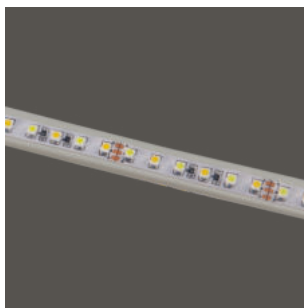

Flex-Cove LED(IP 67 Version)Series

WK-71-64-967-3528-60-12VDC-IP67

Power: 12VDC 5W/Meter
LED Qty.: 60pcs/Meter
Beam Angle: 120 Degree
Cut line in every 3 LED
Packing: 5Meter/Roll

WK-71-64-967-3528-60-24VDC-IP67

Power: 24VDC 5W/Meter
LED Qty.: 60pcs/Meter
Beam Angle: 120 Degree
Cut line in every 6 LED
Packing: 5Meter/Roll

Description: Ultra slim waterproof flexible LED SMD light strip available in full range of single colours and RGB full colour. Optional aluminum profile & PMMA Diffuser are available. Ultra low power consumption suitable for hotel, office & commercial building.

Application: 1.Backlighting for advertising signage, glass decoration.
2.Cove Lighting for the hotel lobby, guestroom, office, lift lobby & commercial building etc.

Light Source: Ultra Bright 3528 (single chip)

Material: Body made of flexible PCB & packed with waterproof IP67 silicon tube.

IP Rating: IP67 silicon tube.

Dimension: Width: 13.5mm Height: 4.5mm Length: 5000mm (Custom made size are available).
Cut line in every 3 LED.

Accessories: Mounting Clip & End Cap.