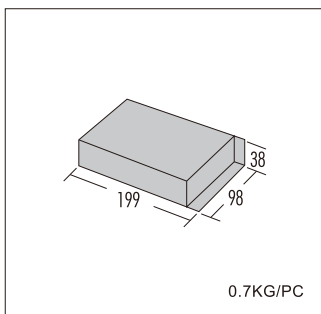

WK-76-NES-100-24

Output Voltage 24V (21.6~26.4Vdc)
Output Power 108W
Output Current 4.5A(0~4.5A)
Input Voltage 85~132V or 176-264V
Input Frequency 50Hz / 60Hz

Temperature -20°C~+60°C
Humidity 20~90% RH
UL60950-1, CB(IEC60950-1), GB4943
EN55022(CISPR22) CLASS B, GB9254 CLASS B
EN61000-3-2, -3 EN61000-4-2,3,4,5,6,8,11,
ENV50204, EN55024, EN61000-6-1