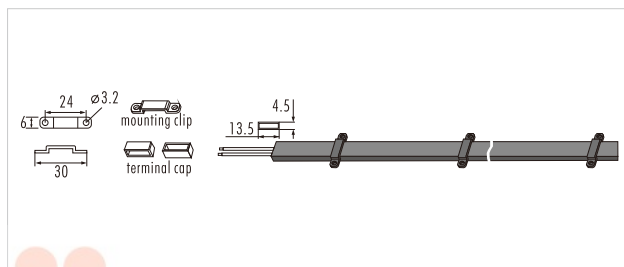

LED Cabinet & Linear Light

WK-71-64-967-3528

LED Colour:

Options:

1) Aluminum Extrusion profile
2) Diffuser

Flex-Cove LED (IP 20 Version-3M Tape) Series

WK-71-64-967-3528-60-12VDC-IP20

Power: 12VDC 5W/Meter
LED Qty.: 60pcs/Meter
Beam Angle: 120 Degree
Cut line in every 3 LED
Packing: 5Meter/Roll

WK-71-64-967-3528-60-24VDC-IP20

Power: 24VDC 5W/Meter
LED Qty.: 60pcs/Meter
Beam Angle: 120 Degree
Cut line in every 6 LED
Packing: 5Meter/Roll

Description: Ultra slim waterproof flexible LED SMD light strip available in full range of single colours and RGB full colour. Optional aluminum profile & PMMA Diffuser are available. Ultra low power consumption suitable for hotel, office & commercial building.

Application: 1.Backlighting for advertising signage, glass decoration.
2.Cove Lighting for the hotel lobby, guestroom, office, lift lobby & commercial building etc.

Light Source: Ultra Bright 3528(single chip)

Material: Body made of flexible PCB.

IP Rating: IP20 without silicon tube.

Dimension: Width: 13.5mm Height: 4.5mm Length: 5000mm (Custom made size are available).

Accessories: Mounting Clip & End Cap.

Options: 1)Aluminum Extrusion profile
2)Diffuser

Flex-Cove LED(IP 67 Version)Series

WK-71-64-967-3528-60-12VDC-IP67

Power: 12VDC 5W/Meter
LED Qty.: 60pcs/Meter
Beam Angle: 120 Degree
Cut line in every 3 LED
Packing: 5Meter/Roll

WK-71-64-967-3528-60-24VDC-IP67

Power: 24VDC 5W/Meter
LED Qty.: 60pcs/Meter
Beam Angle: 120 Degree
Cut line in every 6 LED
Packing: 5Meter/Roll