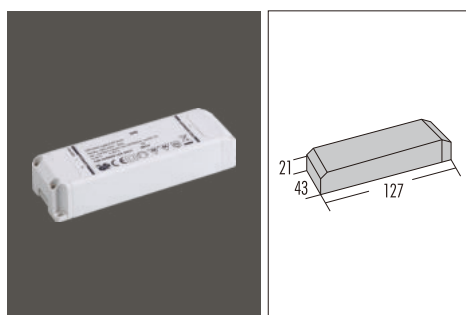

WK-76-LED-A1038

Watt 7x2.5W
Input Voltage 220V-240Vac
Input Frequency 50Hz
Output Voltage 28Vdc
Output Power 17.5W
Output Current 600mA±6%