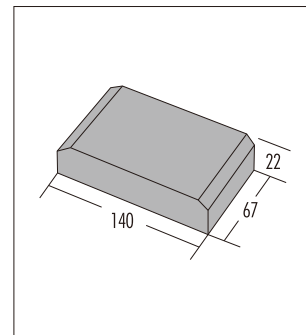

TN01-Maxi

Input Voltage

220-240V

Output

43VDC C.C.350mA 12W for
12pcs x1W white colour LED

43VDC C.C.500mA 12W for
10pcs x2W white colour LED

36VDC C.C.700mA 9W for
9pcs x3W white colour LED

Size

L103xW67xH22

-Multi power driver supplied with dip switch for the selection of output current.

-Light regulation 0-100% by means of PUSH function (Lmains voltage: 170Kohm).

1)short push-ON/OFF

2)Long Push-Increase/decrease the light intensity, regulation automatically stop at Min. or Max.values.

3)Memory function-memory previous light intensity.

-Max. Length of the cable, from push button to last driver, must be max.15M, keep this separate from the 110-240V mains cable.

-Synchronization cable is separate supply.

-Caution: only use normally open push button with no incorporated warning light.

-Max. 10 LED drivers in series controlled by one or more push buttons.

-Light regulation 10-100% by means of PUSH function, 1..10V interface (I=.35A) or 100Kohm Potentiometer.

-Input & output terminals on the same side terminal area: Primary:1.55QMM

Secondary:1.55QMM

Secondary:1.55QMM Regulation.

-Protection: against Overheating and short circuits, against mains voltage spikes, against overloads

-Suitable for the supply of power LED and LED modules.

EN 61347-2-13 EN 61347-1 EN 55015 EN 61000-3-2 DIN VD E0710-T14 EN 61547 EN 60598-1