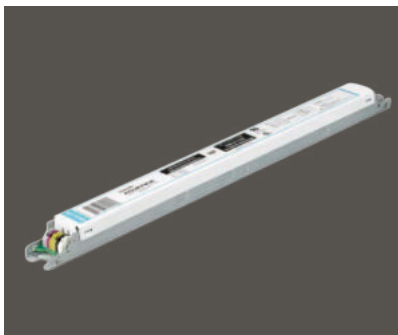

NEW!

Fortimo LED Line 3R LV1

	Asia Pacific region	Europe Middle East Africa	North America
Fortimo LED Line 1ft 650lm 830 3R Lv1	•	•	•
Fortimo LED Line 1ft 650lm 835 3R Lv1			•
Fortimo LED Line 1ft 650lm 840 3R Lv1	•	•	•
Fortimo LED Line 1ft 650lm 850 3R Lv1	•		•

Fortimo LED Line 1R LV1

	Asia Pacific region	Europe Middle East Africa	North America
Fortimo LED Line 1ft 1100lm 830 1R Lv1	•	•	•
Fortimo LED Line 1ft 1100lm 835 1R Lv1			•
Fortimo LED Line 1ft 1100lm 840 1R Lv1	•	•	•
Fortimo LED Line 1ft 1100lm 850 1R Lv1	•		•