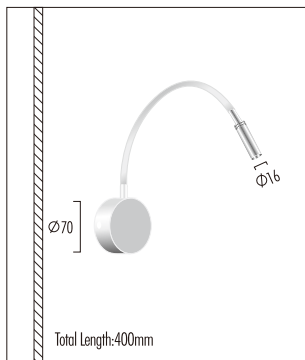

LED Reading Lamp

Chrome

Material:

Aluminum & Steel
LED: high-power LEDs on metal-core PCB.
Collimating lens: PMMA.

WK-71-63-718

LIGHT SOURCE

- 1W CREE LED Cool White (6000K)
- 1W CREE LED Natural White (4000K)
- 1W CREE LED Warm White (3000K)
- 1W CREE LED Warm White (2700K)

Technical Data

IP44 / Class III / CE / ▽

Beam Angle