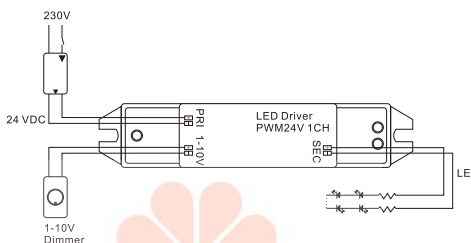

OPTION

WK-76-HEP 1-10v
 Remote HEP 1-10v dimming interface
 for led strip

LED Cabinet & Linear Light

Model No.	Size	Light Source	Material	Beam Angle
WK-71-64-702-0-6 WK-71-64-702-0-12		6W CREE LED Cool White (6000K) 6W CREE LED Natural White (4000K) 6W CREE LED Warm White (3000K) 6W CREE LED Warm White (2700K) 12W CREE LED Cool White (6000K) 12W CREE LED Natural White (4000K) 12W CREE LED Warm White (3000K) 12W CREE LED Warm White (2700K) With Remote Led driver	Body: Aluminum Glass: Toughened Clear Glass.	
Technical Data		WK-71-64-702-0-6		
IP54 / Class III / CE / ▽	WK-71-64-702-0-12			
Colour				
Black				