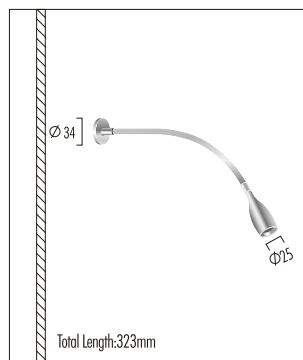

LED Reading Lamp

Chrome

Material:

Aluminum & Steel
LED: high-power LEDs on metal-core PCB.
Collimating lens: PMMA.

WK-71-63-719

LIGHT SOURCE

- 1W / 2W CREE LED Cool White (6000K)
- 1W / 2W CREE LED Natural White (4000K)
- 1W / 2W CREE LED Warm White (3000K)
- 1W / 2W CREE LED Warm White (2700K)

Technical Data

IP44 / Class III / CE /

Beam Angle