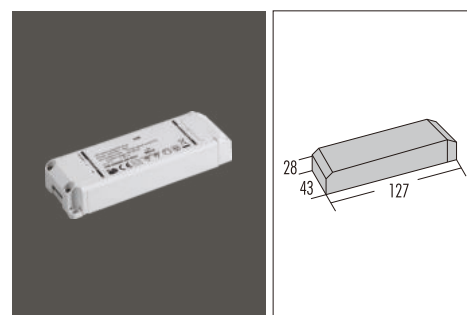

WK-76-LED-A1039

Watt 15x2W
Input Voltage 220V-240Vac
Input Frequency 50Hz
Output Voltage 55Vdc
Output Power 30W
Output Current 500mA±6%