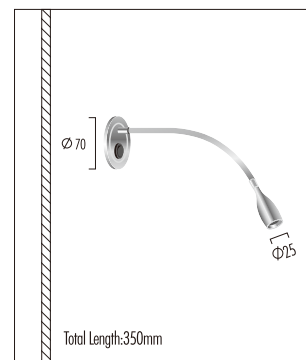

LED Reading Lamp

Chrome

Material:

Aluminum & Steel
LED: high-power LEDs on metal-core PCB.
Collimating lens: PMMA.

WK-71-63-719

LIGHT SOURCE

- 1W / 2W CREE LED Cool White (6000K)
- 1W / 2W CREE LED Natural White (4000K)
- 1W / 2W CREE LED Warm White (3000K)
- 1W / 2W CREE LED Warm White (2700K)

Technical Data

IP44 / Class III / CE /

Beam Angle