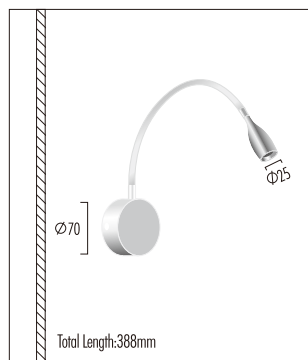

LED Reading Lamp

Chrome

Material:

Aluminum & Steel
LED: high-power LEDs on metal-core PCB.
Collimating lens: PMMA.

WK-71-63-719

LIGHT SOURCE

- 1W / 2W CREE LED Cool White (6000K)
- 1W / 2W CREE LED Natural White (4000K)
- 1W / 2W CREE LED Warm White (3000K)
- 1W / 2W CREE LED Warm White (2700K)

Technical Data

IP44 / Class III / CE /

Beam Angle