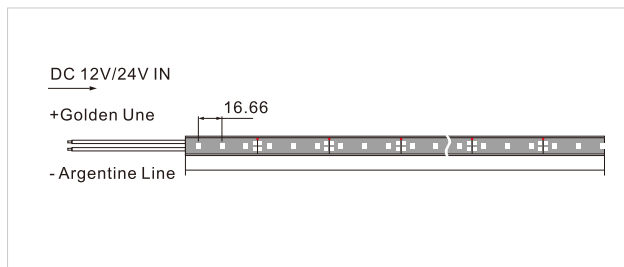

Material: Body made of flexible PCB.

IP Rating: IP20 without silicon tube.

Dimension: Width: 13.5mm Height: 4.5mm Length: 5000mm (Custom made size are available).

Accessories: Mounting Clip & End Cap.

Options: 1)Aluminum Extrusion profile
2)Diffuser