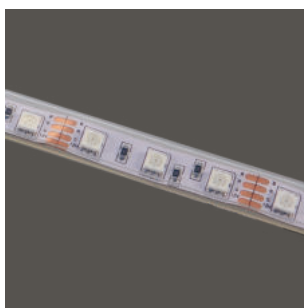

Flex-Cove LED(IP 67 Version)Series

WK-71-64-967-5050-RGB-IP67
Power: 12VDC 30W/Meter
LED Qty.: 60pcs/Meter
Beam Angle: 120 Degree
Cut line in every 3 LED.

Description: Ultra slim waterproof flexible LED SMD light strip available in full range of single colours and RGB full colour. Optional aluminum profile & PMMA Diffuser are available. Ultra low power consumption suitable for hotel, office & commercial building.

Application: 1.Backlighting for advertising signage, glass decoration.
2.Cove Lighting for the hotel lobby, guestroom, office, lift lobby & commercial building etc.

Light Source: Ultra Bright 5050

Material: Body made of flexible PCB & packed with waterproof IP67 silicon tube.

IP Rating: IP67 silicon tube.

Dimension: Width: 13.5mm Height: 4.5mm Length: 5000mm (Custom made size are available).
Cut line in every 3 LED.

Accessories: Mounting Clip & End Cap.