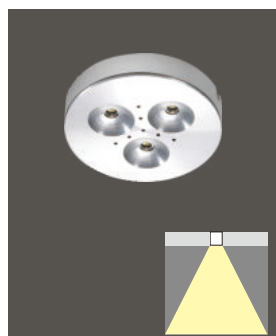

Model No.	Size	Light Source	Material	Beam Angle
WK-71-64-893		3W CREE LED Cool White (6000K) 3W CREE LED Natural White (4000K) 3W CREE LED Warm White (3000K) 3W CREE LED Warm White (2700K) With Remote Led driver	Housing and trim: Aluminum LED: high-power LEDs on metal-core PCB.	
Technical Data				
IP20 / Class III / CE / ▽				
Colour				
Aluminum Black