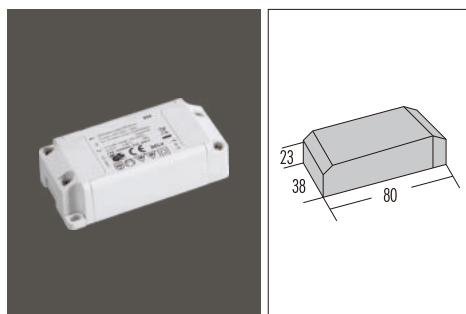

WK-76-LED-A1034

Watt 5x2W
Input Voltage 220V-240Vac
Input Frequency 50Hz
Output Voltage 18Vdc
Output Power 10W
Output Current 500mA±6%