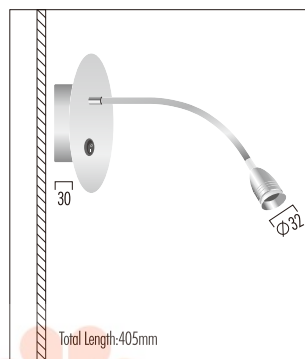

LED Reading Lamp

Chrome

Material:

Aluminum & Steel
LED: high-power LEDs on metal-core PCB.
Collimating lens: PMMA.

WK-71-63-712

LIGHT SOURCE

- 1W / 2W CREE LED Cool White (6000K)
- 1W / 2W CREE LED Natural White (4000K)
- 1W / 2W CREE LED Warm White (3000K)
- 1W / 2W CREE LED Warm White (2700K)

Technical Data

IP44 / Class III / CE / ▽

Beam Angle