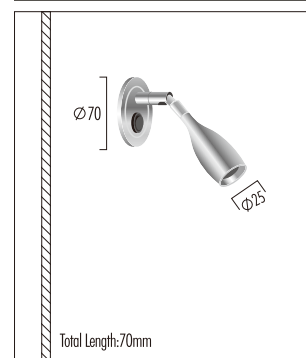

LED Reading Lamp

Chrome

Material:

Aluminum & Steel
LED: high-power LEDs on metal-core PCB.
Collimating lens: PMMA.

WK-71-63-719

LIGHT SOURCE

- 1W / 2W CREE LED Cool White (6000K)
- 1W / 2W CREE LED Natural White (4000K)
- 1W / 2W CREE LED Warm White (3000K)
- 1W / 2W CREE LED Warm White (2700K)

Technical Data

IP44 / Class III / CE /

Beam Angle