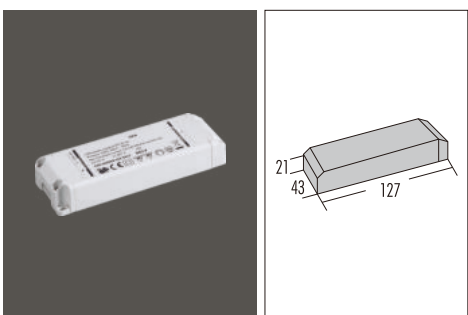

WK-76-LED-A1009

Watt 15x1W
Input Voltage 220V-240Vac
Input Frequency 50Hz
Output Voltage 60Vdc
Output Power 15W
Output Current 350mA±6%