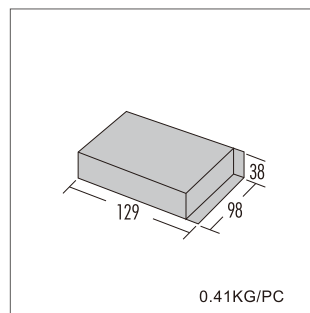

WK-76-NES-50-24

Output Voltage 24V (21.6~26.4Vdc)
Output Power 52.8W
Output Current 2.2A(0~2.2A)
Input Voltage 85V~264Vac
Input Frequency 50Hz / 60Hz

Temperature -20°C~+60°C
Humidity 20~90% RH
UL60950-1, CB(IEC60950-1), GB4943
EN55022(CISPR22) CLASS B, GB9254 CLASS B
EN61000-3-2, -3 EN61000-4-2,3,4,5,6,8,11,
ENV50204, EN55024, EN61000-6-1