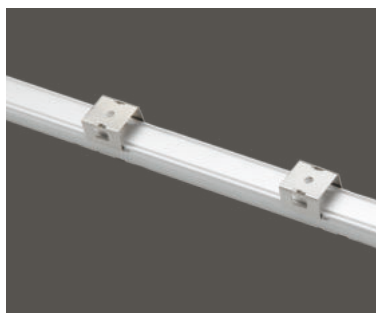

WK-71-64-96-AP