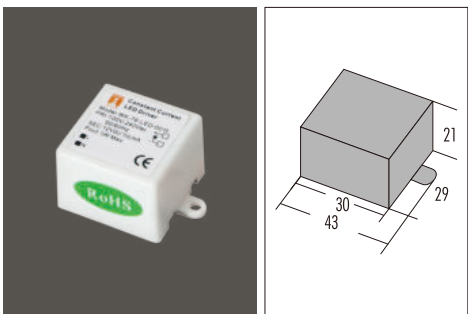

WK-76-LED-001B

Watt 1x3W
Input Voltage 100V-240Vac
Input Frequency 50Hz / 60Hz
Output Voltage 3-5Vdc
Output Power 3W
Output Current 700mA±6%