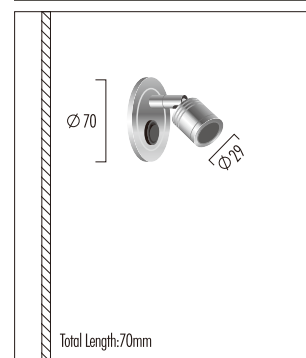

LED Reading Lamp

Chrome

Material:

Aluminum & Steel
LED: high-power LEDs on metal-core PCB.
Collimating lens: PMMA.

WK-71-63-714

LIGHT SOURCE

- 1W / 2W CREE LED Cool White (6000K)
- 1W / 2W CREE LED Natural White (4000K)
- 1W / 2W CREE LED Warm White (3000K)
- 1W / 2W CREE LED Warm White (2700K)

Technical Data

IP44 / Class III / CE / ▽

Beam Angle