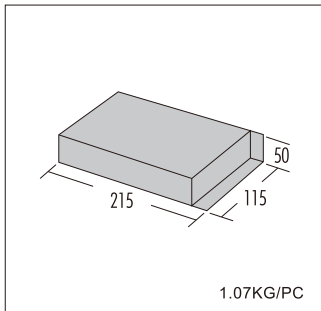

WK-76-NES-150-24

Output Voltage 24V (22.8~27.6Vdc)
Output Power 156W
Output Current 6.5A(0~6.5A)
Input Voltage 90~132V or 180~264V
Input Frequency 50Hz / 60Hz

Temperature -20°C~+60°C
Humidity 20~90% RH
UL60950-1, CB(IEC60950-1), GB4943
EN55022(CISPR22) CLASS B, GB9254 CLASS B
EN61000-3-2, -3, GB17625.1
EN61000-4-2,3,4,5,6,8,11, ENV50204, EN55024,
EN61000-6-1