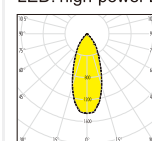

Model No.	Size	Light Source	Material
WK-PrevaLED-Chester-H8		2100lm 28W / 930(3000K) 2100lm 28W / 840(4000K) 3000lm 43W / 930(3000K) 3000lm 43W / 840(4000K) With Remote OPTRONIC control gear OTP 45 for Preva Led Core	Trim: Poly Carbonate Diffuser: Matt Tempered Glass Reflector: Polished/Matt Reflector Heat Sink: Die cast aluminum. Housing: Steel LED: high-power LEDs on metal-core PCB.
Technical Data			
IP44 / Class III / CE /			
Colour ☐ White