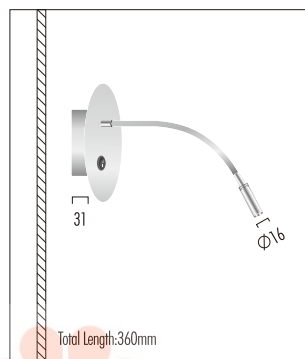

LED Reading Lamp

Chrome

Material:

Aluminum & Steel
LED: high-power LEDs on metal-core PCB.
Collimating lens: PMMA.

WK-71-63-718

LIGHT SOURCE

- 1W CREE LED Cool White (6000K)
- 1W CREE LED Natural White (4000K)
- 1W CREE LED Warm White (3000K)
- 1W CREE LED Warm White (2700K)

Technical Data

IP44 / Class III / CE / ▽

Beam Angle