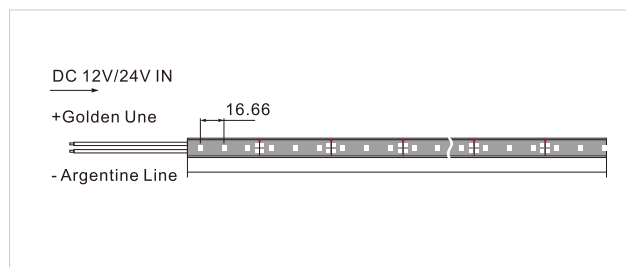

IP Rating: IP20 without silicon tube.

Dimension: Width: 13.5mm Height: 4.5mm Length: 5000mm (Custom made size are available).

Accessories: Mounting Clip & End Cap.

Options: 1)Aluminum Extrusion profile
 2)Diffuser