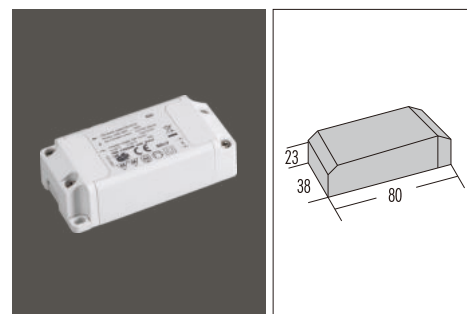

WK-76-LED-A1035

Watt 4x2.5W
Input Voltage 220V-240Vac
Input Frequency 50Hz
Output Voltage 15Vdc
Output Power 10W
Output Current 600mA±6%