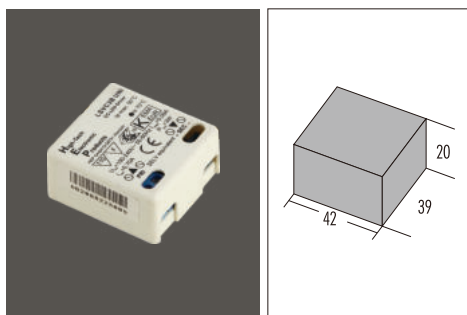

WK-76-LED-006A

Watt 3x3W
Input Voltage 100V-240Vac
Input Frequency 50Hz / 60Hz
Output Voltage 3-21Vdc
Output Power 3-9W
Output Current 700mA±6%

HEP-LSVC3A UNI

Watt 3x1W
Input Voltage 100V-240Vac
Input Frequency 50Hz / 60Hz
Output Voltage 3-10Vdc
Output Power 1-3W
Output Current 350mA±6%