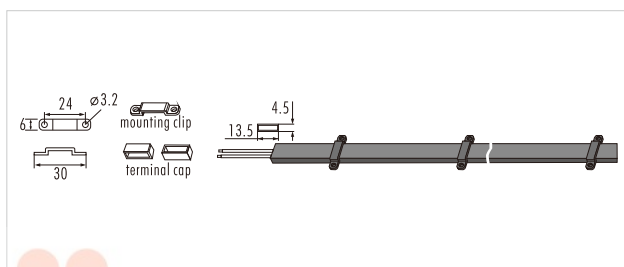

WK-71-64-967-5050

LED Colour:

Options:

1) Aluminum Extrusion profile
2) Diffuser

Flex-Cove LED (IP 20 Version-3M Tape)Series

WK-71-64-967-5050-60-12VDC-IP20

Power: 12VDC 15W/Meter
LED Qty.: 60pcs/Meter
Beam Angle: 120 Degree
Cut line in every 3 LED
Packing: 5Meter/Roll

WK-71-64-967-5050-60-24VDC-IP20

Power: 24VDC 15W/Meter
LED Qty.: 60pcs/Meter
Beam Angle: 120 Degree
Cut line in every 6 LED
Packing: 5Meter/Roll

Description: Ultra slim LED SMD light bar available in full range of single colours and RGB full colour. Optional aluminum profile & PMMA Diffuser are available. Ultra low power consumption suitable for hotel, office & commercial building.

Application: 1) Backlighting for advertising signage, glass decoration.
2) Cove Lighting for the hotel lobby, guestroom, office, lift lobby & commercial building etc.

Light Source: 5050 (Triple chip) SMD LED.

Material: Body made of Aluminum Extrusion.

IP Rating: IP20 without diffuser/ IP44 with Diffuser

Dimension: A)W:21 H:8mm without diffuser B)W:21 H:18mm diffuser C) W:21 H:25mm diffuser 500/ 1000mm (Custom made size are available in 100mm)

Accessories: Mounting Clip Male & Female Plug

Flex-Cove LED(IP 67 Version)Series

WK-71-64-967-5050-60-12VDC-IP67

Power: 12VDC 15W/Meter
LED Qty.: 60pcs/Meter
Beam Angle: 120 Degree
Cut line in every 3 LED
Packing: 5Meter/Roll

WK-71-64-967-5050-60-24VDC-IP67

Power: 24VDC 15W/Meter
LED Qty.: 60pcs/Meter
Beam Angle: 120 Degree
Cut line in every 6 LED
Packing: 5Meter/Roll

Description: Ultra slim LED SMD light bar available in full range of single colours and RGB full colour. Optional aluminum profile & PMMA Diffuser are available. Ultra low power consumption suitable for hotel, office & commercial building.