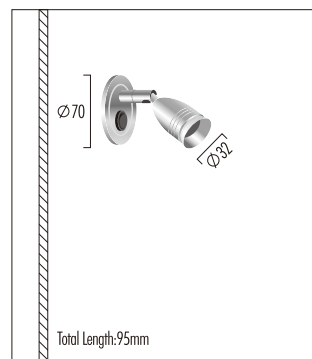

LED Reading Lamp

Chrome

Material:

Aluminum & Steel
LED: high-power LEDs on metal-core PCB.
Collimating lens: PMMA.

WK-71-63-712

LIGHT SOURCE

- 1W / 2W CREE LED Cool White (6000K)
- 1W / 2W CREE LED Natural White (4000K)
- 1W / 2W CREE LED Warm White (3000K)
- 1W / 2W CREE LED Warm White (2700K)

Technical Data

IP44 / Class III / CE / ▽

Beam Angle