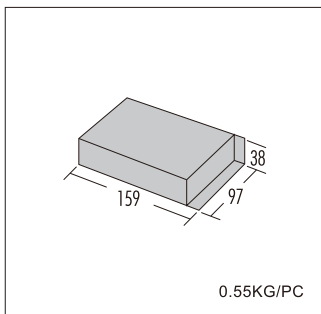

LED Cabinet & Linear Light