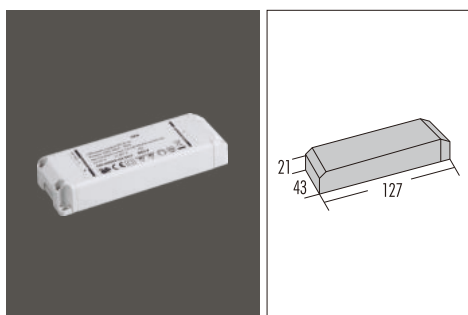

WK-76-LED-A1008

Watt 12x1W
Input Voltage 220V-240Vac
Input Frequency 50Hz
Output Voltage 50Vdc
Output Power 12W
Output Current 350mA±6%