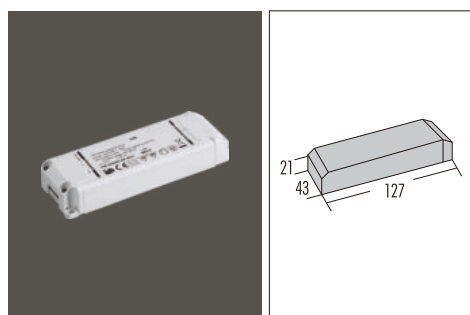

WK-76-LED-A1037

Watt 8x2W
Input Voltage 220V-240Vac
Input Frequency 50Hz
Output Voltage 33Vdc
Output Power 16W
Output Current 500mA±6%