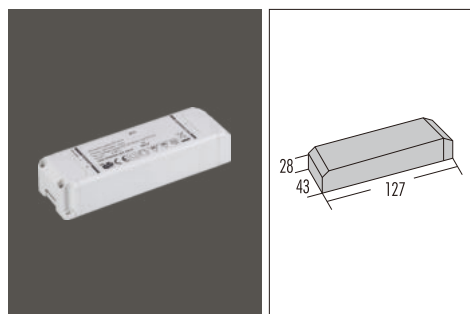

WK-76-LED-A1011

Watt 30x1W
Input Voltage 220V-240Vac
Input Frequency 50Hz
Output Voltage 115Vdc
Output Power 30W
Output Current 350mA±6%