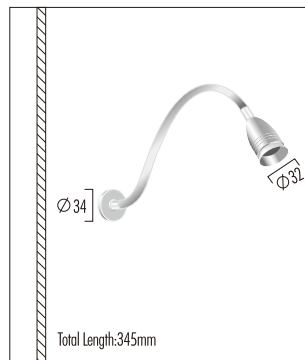

LED Reading Lamp

Chrome

Material:

Aluminum & Steel
LED: high-power LEDs on metal-core PCB.
Collimating lens: PMMA.

WK-71-63-712

LIGHT SOURCE

- 1W / 2W CREE LED Cool White (6000K)
- 1W / 2W CREE LED Natural White (4000K)
- 1W / 2W CREE LED Warm White (3000K)
- 1W / 2W CREE LED Warm White (2700K)

Technical Data

IP44 / Class III / CE / ▽

Beam Angle