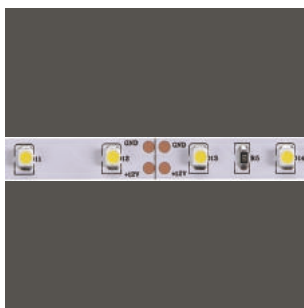

- 1) Aluminum Extrusion profile
- 2) Diffuser

Flex-Cove LED (IP 20 Version-3M Tape) Series

WK-71-64-967-3528-60-12VDC-IP20

Power: 12VDC 5W/Meter
LED Qty.: 60pcs/Meter
Beam Angle: 120 Degree
Cut line in every 3 LED
Packing: 5Meter/Roll