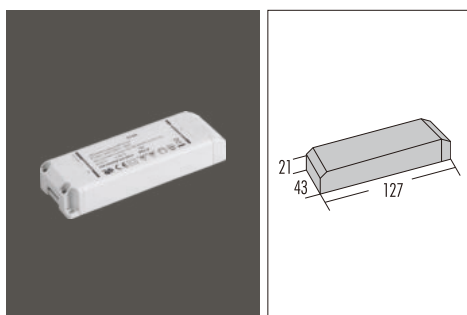

WK-76-LED-A1010

Watt 18x1W
Input Voltage 220V-240Vac
Input Frequency 50Hz
Output Voltage 70Vdc
Output Power 18W
Output Current 350mA±6%