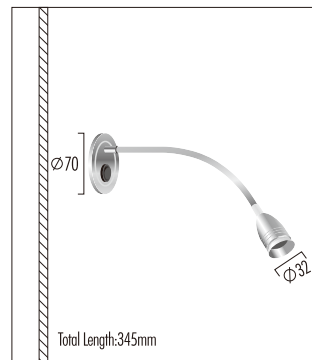

LED Reading Lamp

Chrome

Material:

Aluminum & Steel
LED: high-power LEDs on metal-core PCB.
Collimating lens: PMMA.

WK-71-63-712

LIGHT SOURCE

- 1W / 2W CREE LED Cool White (6000K)
- 1W / 2W CREE LED Natural White (4000K)
- 1W / 2W CREE LED Warm White (3000K)
- 1W / 2W CREE LED Warm White (2700K)

Technical Data

IP44 / Class III / CE / ▽

Beam Angle