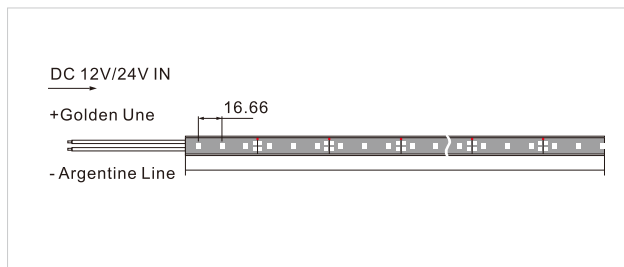

Material: Body made of flexible PCB.

IP Rating: IP20 without silicon tube.

Dimension: Width: 13.5mm Height: 4.5mm Length: 5000mm (Custom made size are available).

Accessories: Mounting Clip & End Cap.

Options: 1)Aluminum Extrusion profile
 2)Diffuser