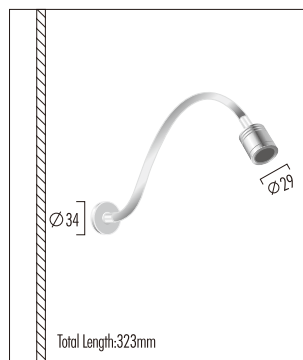

LED Reading Lamp

Chrome

Material:

Aluminum & Steel
LED: high-power LEDs on metal-core PCB.
Collimating lens: PMMA.

WK-71-63-714

LIGHT SOURCE

- 1W / 2W CREE LED Cool White (6000K)
- 1W / 2W CREE LED Natural White (4000K)
- 1W / 2W CREE LED Warm White (3000K)
- 1W / 2W CREE LED Warm White (2700K)

Technical Data

IP44 / Class III / CE / ▽

Beam Angle