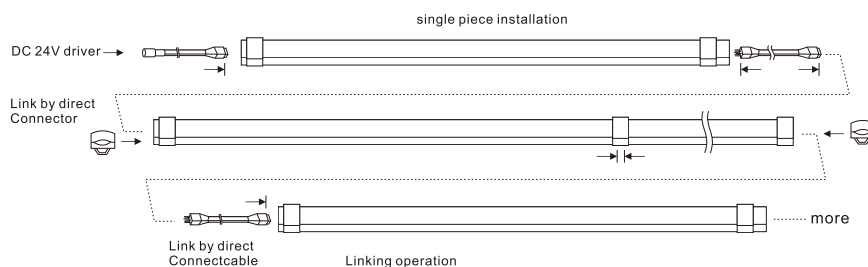

LED Cabinet & Linear Light

Model No.	Size	Light Source	Application
WK-71-64-703-4	 L:100mm	Power: 24VDC 1W / 1.2W 60/90lm Colour: Warm White / Cool White LED Qty.: 4 / 6pcs x 0.25W SMD LED Size: L: 100mm With Remote Led driver	LED bar used to create striking play of light. Suitable for indoor illumination and bordering. Perfect for accentuating and contouring architectural elements and facades. For shop windows, shelves, and walls, etc.
Colour	☐ Aluminum		

Model No.	Size	Light Source	Application
WK-71-64-703-9	 L:200mm	Power: 24VDC 1.8W/2.4W 135/180lm Colour: Warm White / Cool White LED Qty.: 9/12pcs x 0.2W SMD LED Size: L: 200mm With Remote Led driver	LED bar used to create striking play of light. Suitable for indoor illumination and bordering. Perfect for accentuating and contouring architectural elements and facades. For shop windows, shelves, and walls, etc.
Colour	☐ Aluminum		

Model No.	Size	Light Source	Application
WK-71-64-703-24	 L:500mm	Power: 24VDC 4.8W/6W 360/450lm Colour: Warm White / Cool White LED Qty.: 24/30pcs x 0.2W SMD LED Size: L:500mm With Remote Led driver	LED bar used to create striking play of light. Suitable for indoor illumination and bordering. Perfect for accentuating and contouring architectural elements and facades. For shop windows, shelves, and walls, etc.
Colour	☐ Aluminum		

Model No.	Size	Light Source	Application
WK-71-64-703-48	 L:1000mm	Power: 24VDC 9.6W/12W 720/900lm Colour: Warm White / Cool White LED Qty.: 48/60pcs x 0.2W SMD LED Size: L: 1000mm With Remote Led driver	LED bar used to create striking play of light. Suitable for indoor illumination and bordering. Perfect for accentuating and contouring architectural elements and facades. For shop windows, shelves, and walls, etc.
Colour	☐ Aluminum