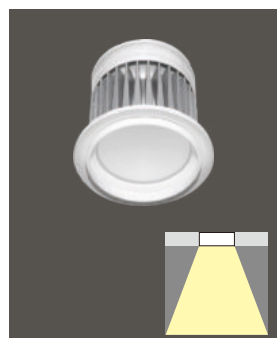

LED Recessed Down Light Fixture

Model No.	Size	Light Source	Material
WK-PrevaLED-Chester-H6		2100lm 28W / 930(3000K) 2100lm 28W / 840(4000K) 3000lm 43W / 930(3000K) 3000lm 43W / 840(4000K) With Remote OPTRONIC control gear OTP 45 for Preva Led Core	Trim: Poly Carbonate Diffuser: Matt Tempered Glass Reflector: Polished/Matt Reflector Heat Sink: Die cast aluminum. Housing: Steel LED: high-power LEDs on metal-core PCB.
Technical Data			
IP44 / Class III / CE /			
Colour ☐ White			

Model No.	Size	Light Source	Material
WK-PrevaLED-Chester-H6 DALI		2100lm 28W / 930(3000K) 2100lm 28W / 840(4000K) 3000lm 43W / 930(3000K) 3000lm 43W / 840(4000K) With Remote OPTRONIC control gear DALI 35	Trim: Poly Carbonate Diffuser: Matt Tempered Glass Reflector: Polished/Matt Reflector Heat Sink: Die cast aluminum. Housing: Steel LED: high-power LEDs on metal-core PCB.
Technical Data			
IP44 / Class III / CE /			
Colour ☐ White			

Model No.	Size	Light Source	Material
WK-PrevaLED-Chester-H8		2100lm 28W / 930(3000K) 2100lm 28W / 840(4000K) 3000lm 43W / 930(3000K) 3000lm 43W / 840(4000K) With Remote OPTRONIC control gear OTP 45 for Preva Led Core	Trim: Poly Carbonate Diffuser: Matt Tempered Glass Reflector: Polished/Matt Reflector Heat Sink: Die cast aluminum. Housing: Steel LED: high-power LEDs on metal-core PCB.
Technical Data			
IP44 / Class III / CE /			
Colour ☐ White			

Model No.	Size	Light Source	Material
WK-PrevaLED-Chester-H8 DALI		2100lm 28W / 930(3000K) 2100lm 28W / 840(4000K) 3000lm 43W / 930(3000K) 3000lm 43W / 840(4000K) With Remote OPTRONIC control gear DALI 35	Trim: Poly Carbonate Diffuser: Matt Tempered Glass Reflector: Polished/Matt Reflector Heat Sink: Die cast aluminum. Housing: Steel LED: high-power LEDs on metal-core PCB.
Technical Data			
IP44 / Class III / CE /			
Colour ☐ White