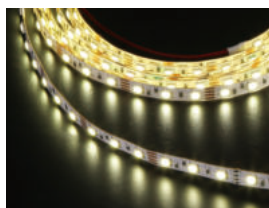

Natural White (4000K)