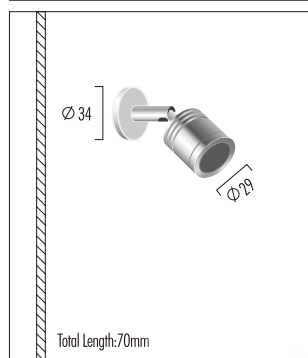

LED Reading Lamp

Chrome

Material:

Aluminum & Steel
LED: high-power LEDs on metal-core PCB.
Collimating lens: PMMA.

WK-71-63-714

LIGHT SOURCE

- 1W / 2W CREE LED Cool White (6000K)
- 1W / 2W CREE LED Natural White (4000K)
- 1W / 2W CREE LED Warm White (3000K)
- 1W / 2W CREE LED Warm White (2700K)

Technical Data

IP44 / Class III / CE / ▽

Beam Angle