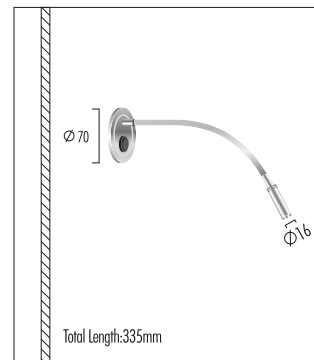

LED Reading Lamp

Chrome

Material:

Aluminum & Steel
LED: high-power LEDs on metal-core PCB.
Collimating lens: PMMA.

WK-71-63-718

LIGHT SOURCE

- 1W CREE LED Cool White (6000K)
- 1W CREE LED Natural White (4000K)
- 1W CREE LED Warm White (3000K)
- 1W CREE LED Warm White (2700K)

Technical Data

IP44 / Class III / CE / ▽

Beam Angle