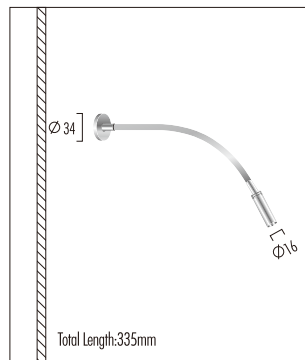

LED Reading Lamp

Chrome

Material:

Aluminum & Steel
LED: high-power LEDs on metal-core PCB.
Collimating lens: PMMA.

WK-71-63-718

LIGHT SOURCE

- 1W CREE LED Cool White (6000K)
- 1W CREE LED Natural White (4000K)
- 1W CREE LED Warm White (3000K)
- 1W CREE LED Warm White (2700K)

Technical Data

IP44 / Class III / CE / ▽

Beam Angle