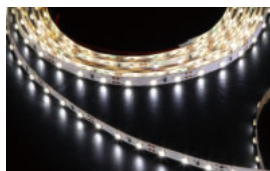

Cool White (6000K)