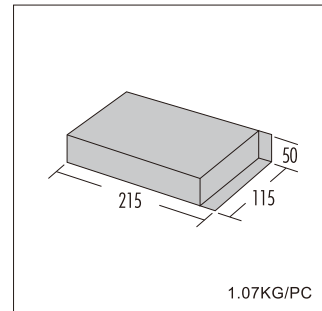

WK-76-NES-150-24

Output Voltage 24V (22.8~27.6Vdc)
Output Power 156W
Output Current 6.5A(0~6.5A)
Input Voltage 90~132V or 180~264V
Input Frequency 50Hz / 60Hz

Temperature -20°C~+60°C
Humidity 20~90% RH
UL60950-1, CB(IEC60950-1), GB4943
EN55022(CISPR22) CLASS B, GB9254 CLASS B
EN61000-3-2, -3, GB17625.1
EN61000-4-2,3,4,5,6,8,11, ENV50204, EN55024,
EN61000-6-1