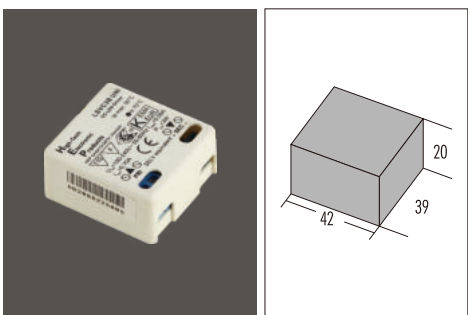

WK-76-LED-006A

Watt 3x3W
Input Voltage 100V-240Vac
Input Frequency 50Hz / 60Hz
Output Voltage 3-21Vdc
Output Power 3-9W
Output Current 700mA±6%

HEP-LSVC3A UNI

Watt 3x1W
Input Voltage 100V-240Vac
Input Frequency 50Hz / 60Hz
Output Voltage 3-10Vdc
Output Power 1-3W
Output Current 350mA±6%