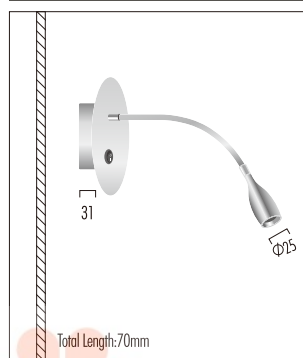

LED Reading Lamp

Chrome

Material:

Aluminum & Steel
LED: high-power LEDs on metal-core PCB.
Collimating lens: PMMA.

WK-71-63-719

LIGHT SOURCE

- 1W / 2W CREE LED Cool White (6000K)
- 1W / 2W CREE LED Natural White (4000K)
- 1W / 2W CREE LED Warm White (3000K)
- 1W / 2W CREE LED Warm White (2700K)

Technical Data

IP44 / Class III / CE /

Beam Angle