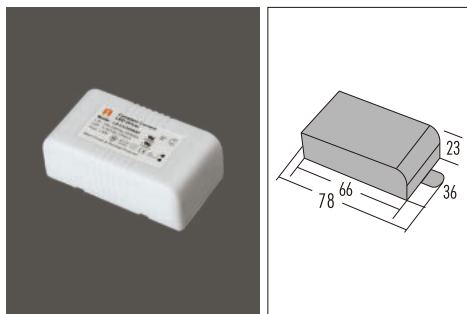

WK-76-LED-005

Watt 3~8x1W
Input Voltage 100V-240Vac
Input Frequency 50Hz / 60Hz
Output Voltage 6-36Vdc
Output Power 3-8W
Output Current 350mA±6%