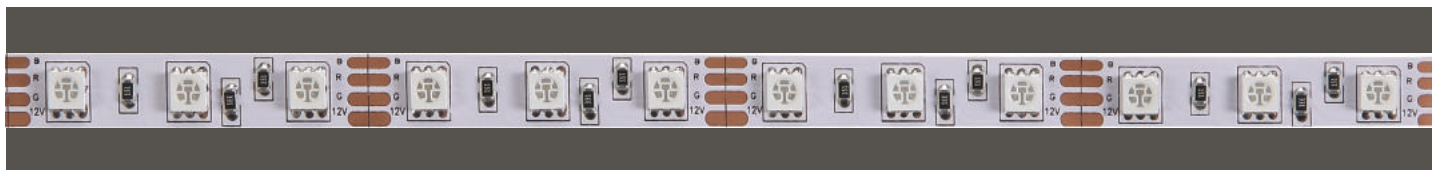

LED Cabinet & Linear Light