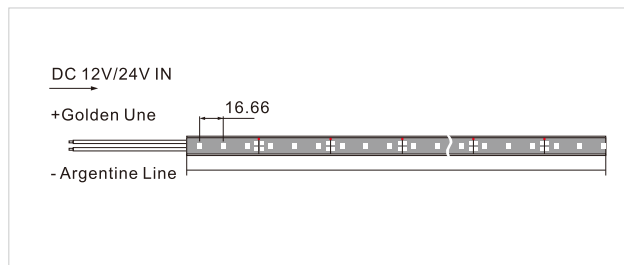

Material: Body made of flexible PCB.

IP Rating: IP20 without silicon tube.

Dimension: Width: 13.5mm Height: 4.5mm Length: 5050mm (Custom made size are available).

Accessories: Mounting Clip & End Cap.

Options: 1)Aluminum Extrusion profile
2)Diffuser