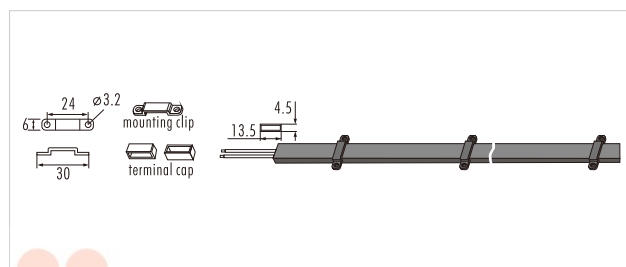

IP Rating: IP67 silicon tube.

Dimension: Width: 13.5mm Height: 4.5mm Length: 5000mm (Custom made size are available).
 Cut line in every 3 LED.

Accessories: Mounting Clip & End Cap.

Options:

1)Aluminum Extrusion profile
 2)Diffuser