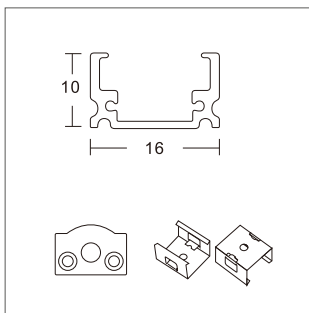

WK-71-64-96-PCR-Matt