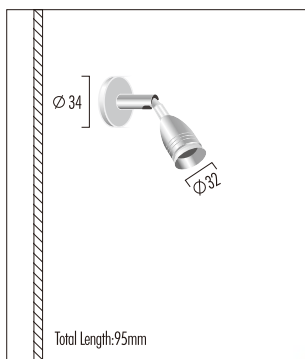

LED Reading Lamp

Chrome

Material:

Aluminum & Steel
LED: high-power LEDs on metal-core PCB.
Collimating lens: PMMA.

WK-71-63-712

LIGHT SOURCE

- 1W / 2W CREE LED Cool White (6000K)
- 1W / 2W CREE LED Natural White (4000K)
- 1W / 2W CREE LED Warm White (3000K)
- 1W / 2W CREE LED Warm White (2700K)

Technical Data

IP44 / Class III / CE / ▽

Beam Angle