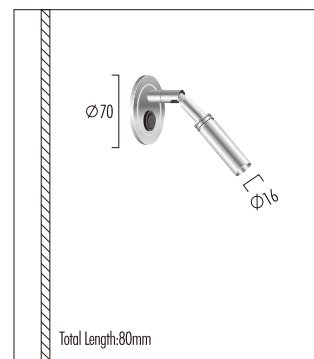

LED Reading Lamp

Chrome

Material:

Aluminum & Steel
LED: high-power LEDs on metal-core PCB.
Collimating lens: PMMA.

WK-71-63-718

LIGHT SOURCE

- 1W CREE LED Cool White (6000K)
- 1W CREE LED Natural White (4000K)
- 1W CREE LED Warm White (3000K)
- 1W CREE LED Warm White (2700K)

Technical Data

IP44 / Class III / CE / ▽

Beam Angle