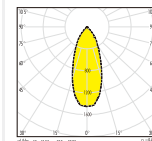

Model No.	Size	Light Source	Material
WK-PrevaLED-Chester-H6 DALI		2100lm 28W / 930(3000K) 2100lm 28W / 840(4000K) 3000lm 43W / 930(3000K) 3000lm 43W / 840(4000K) With Remote OPTRONIC control gear DALI 35	Trim: Poly Carbonate Diffuser: Matt Tempered Glass Reflector: Polished/Matt Reflector Heat Sink: Die cast aluminum. Housing: Steel LED: high-power LEDs on metal-core PCB.
Technical Data			
IP44 / Class III / CE /			
Colour ☐ White