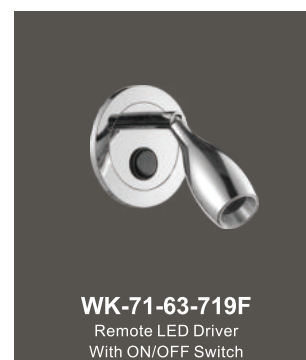

LED Reading Lamp

Chrome

Material:

Aluminum & Steel
LED: high-power LEDs on metal-core PCB.
Collimating lens: PMMA.

WK-71-63-719

LIGHT SOURCE

- 1W / 2W CREE LED Cool White (6000K)
- 1W / 2W CREE LED Natural White (4000K)
- 1W / 2W CREE LED Warm White (3000K)
- 1W / 2W CREE LED Warm White (2700K)

Technical Data

IP44 / Class III / CE /

Beam Angle