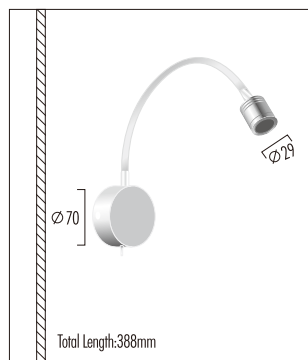

LED Reading Lamp

Chrome

Material:

Aluminum & Steel
LED: high-power LEDs on metal-core PCB.
Collimating lens: PMMA.

WK-71-63-714

LIGHT SOURCE

- 1W / 2W CREE LED Cool White (6000K)
- 1W / 2W CREE LED Natural White (4000K)
- 1W / 2W CREE LED Warm White (3000K)
- 1W / 2W CREE LED Warm White (2700K)

Technical Data

IP44 / Class III / CE / ▽

Beam Angle