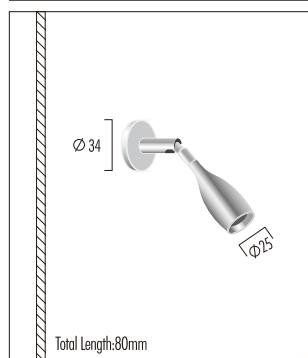

LED Reading Lamp

Chrome

Material:

Aluminum & Steel
LED: high-power LEDs on metal-core PCB.
Collimating lens: PMMA.

WK-71-63-719

LIGHT SOURCE

- 1W / 2W CREE LED Cool White (6000K)
- 1W / 2W CREE LED Natural White (4000K)
- 1W / 2W CREE LED Warm White (3000K)
- 1W / 2W CREE LED Warm White (2700K)

Technical Data

IP44 / Class III / CE /

Beam Angle