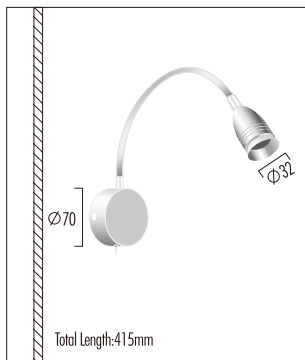

LED Reading Lamp

Chrome

Material:

Aluminum & Steel
LED: high-power LEDs on metal-core PCB.
Collimating lens: PMMA.

WK-71-63-712

LIGHT SOURCE

- 1W / 2W CREE LED Cool White (6000K)
- 1W / 2W CREE LED Natural White (4000K)
- 1W / 2W CREE LED Warm White (3000K)
- 1W / 2W CREE LED Warm White (2700K)

Technical Data

IP44 / Class III / CE / ▽

Beam Angle