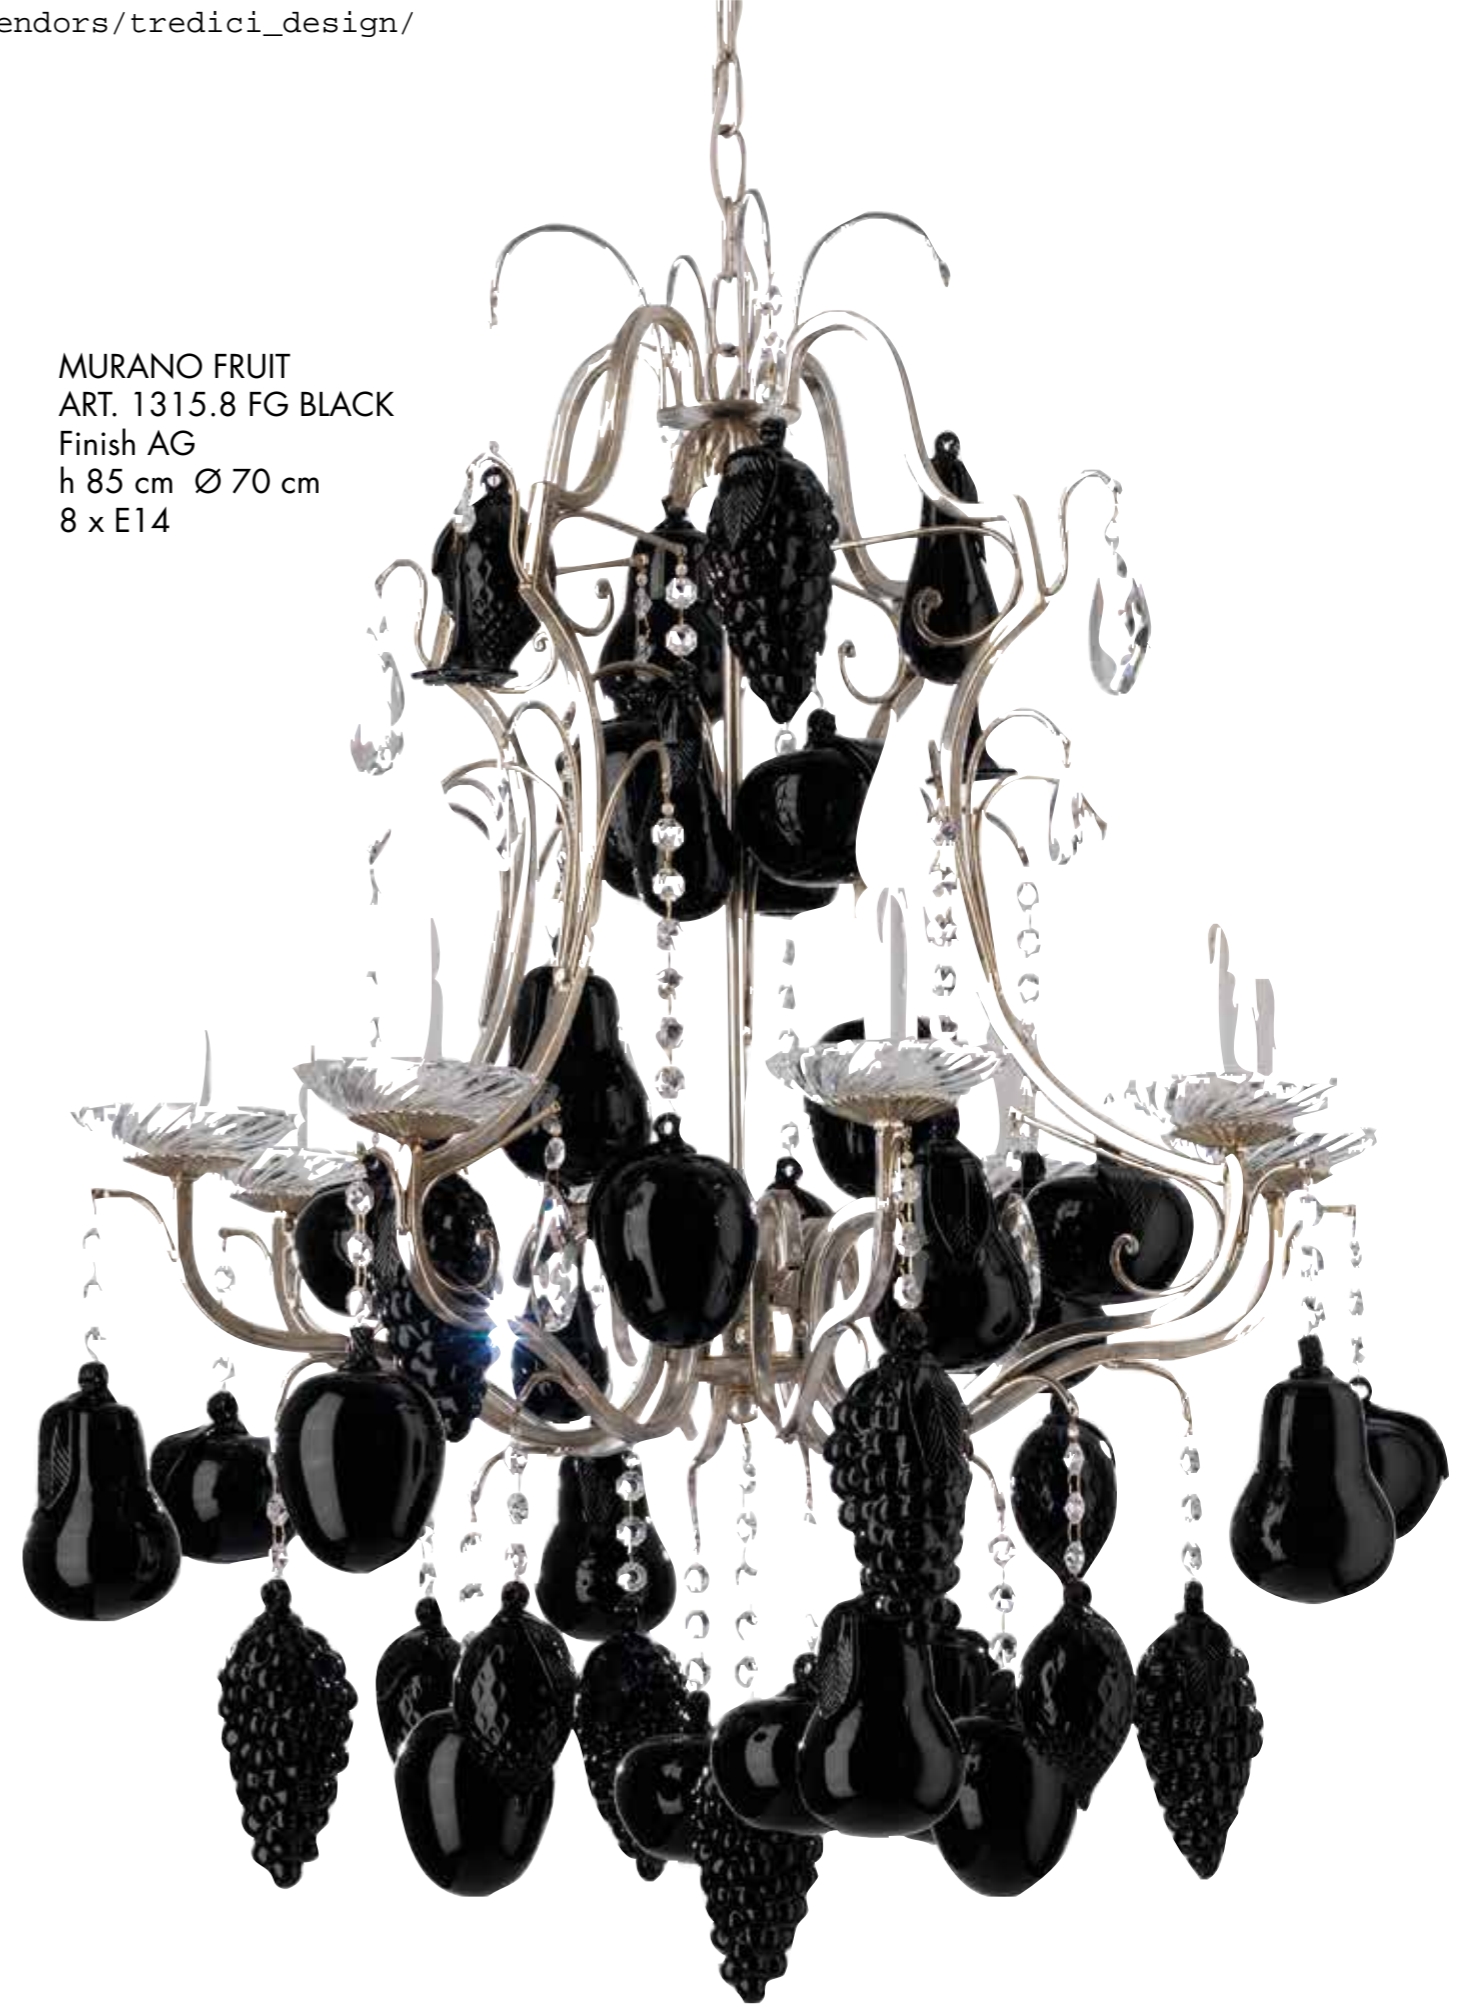

MURANO FRUIT
ART. 1315.8 FG BLACK
Finish AG
h 85 cm Ø 70 cm
8 x E14