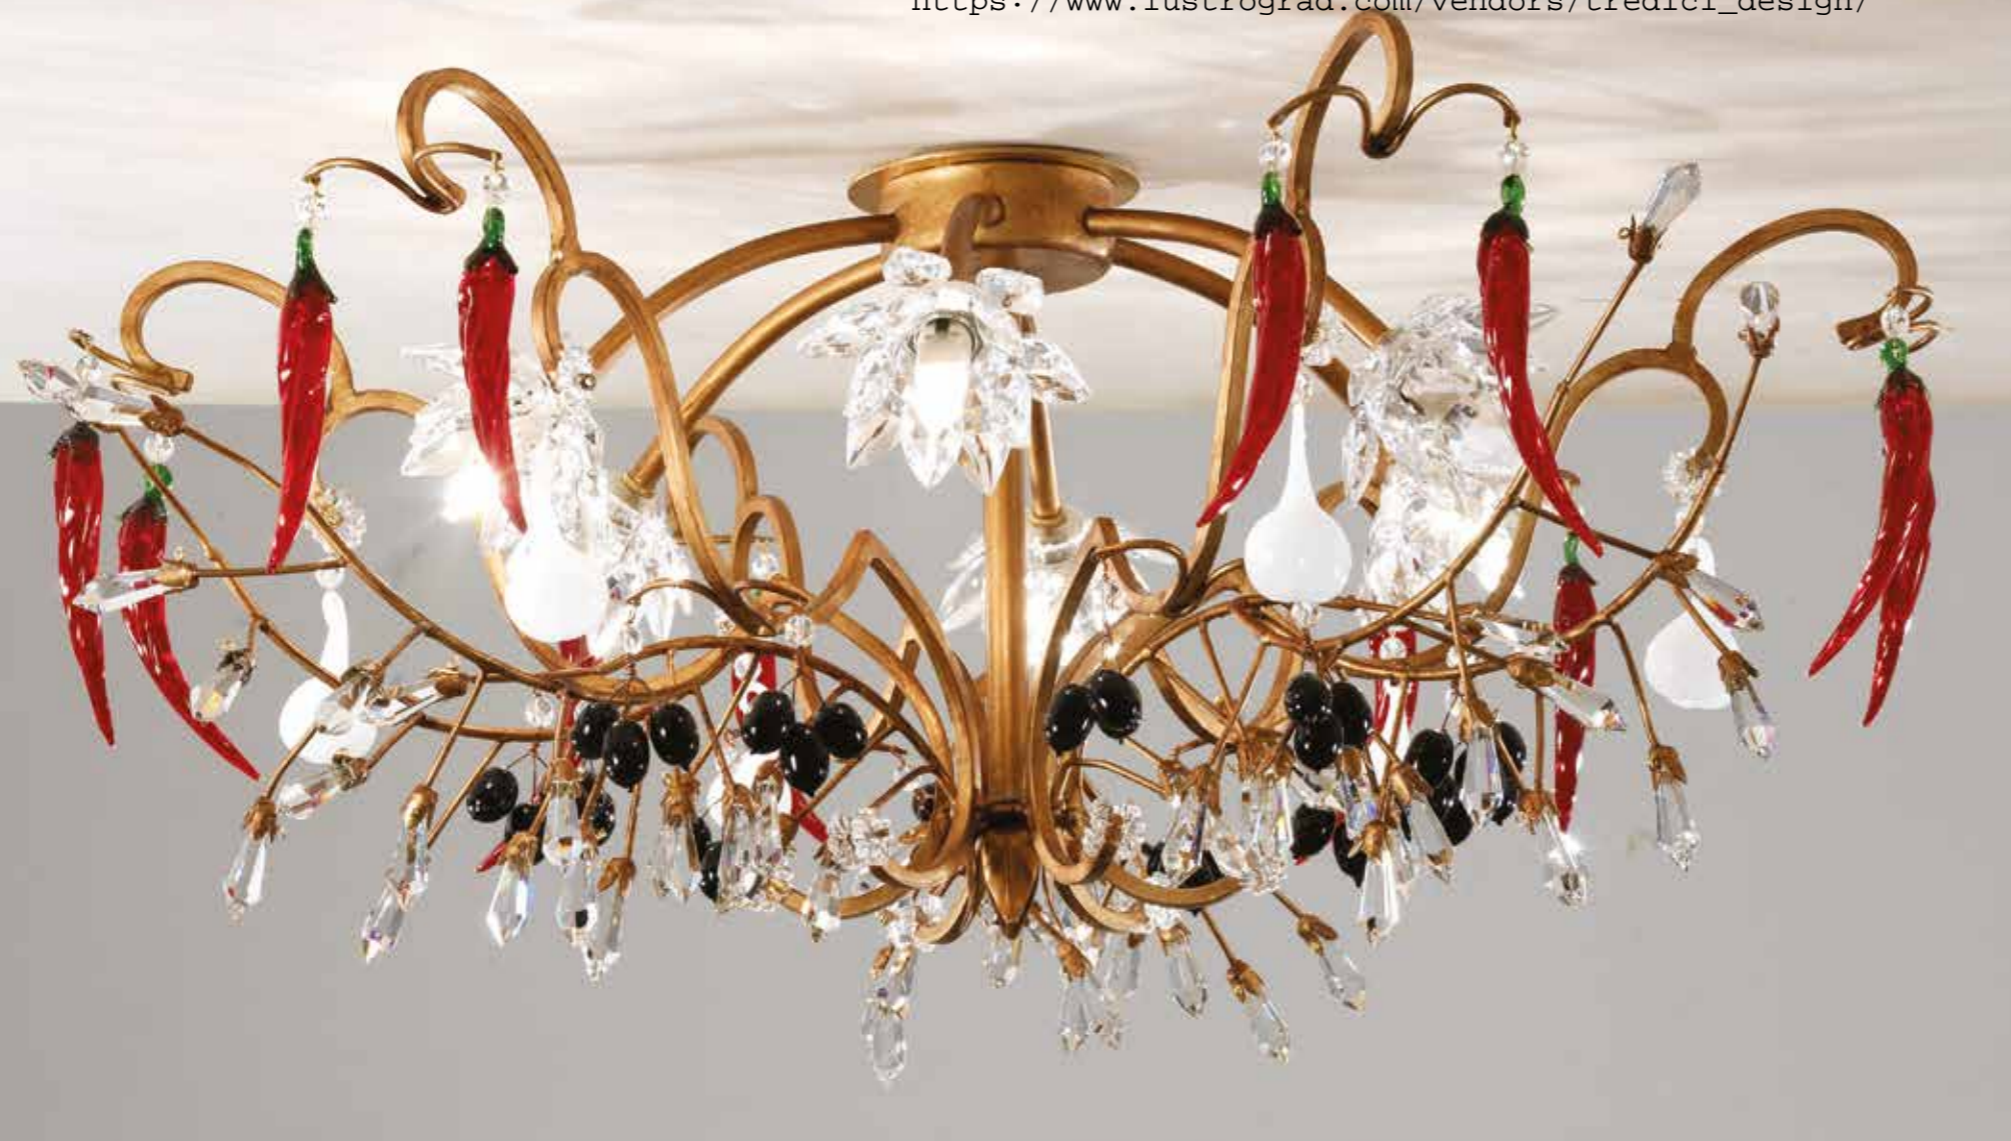

MURANO FRUIT
ART. 1369.6 F
Finish BRONZO
h 25 cm Ø 68 cm
6 x G9

MURANO FRUIT

MURANO FRUIT
ART. 1369.3 F
Finish BRONZO
h 23 cm Ø 48 cm
3 x G9