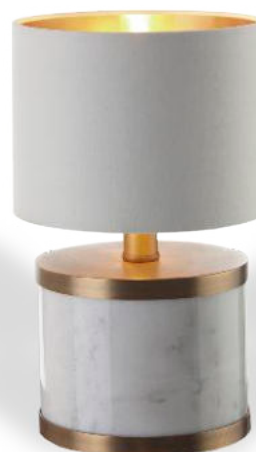

Lindau,
Table lamp
50136
H:59.7cm Dia:12cm
E14 40W

Lindau,
Table lamp
50160
H:81cm Dia:18cm
E14 40W

Table lamp 50196 page 12.
Floor lamp 50048 page 8.
Stool 2913 page 185.
Table 2268 page 154.

ASTLEY

50107

*Shade included, opal with gold lining.
White marble and antique brass finish.*

50108

5793

*Shade included.
Black marble.
Antique brass finish.*

5790

Lawley,
Table lamp
50107
H:29cm W:22cm D:22cm
E14 40W

Layton,
Table lamp
50108
H:31cm W:18cm D:18cm
E14 40W

Marta,
Table lamp
5793
H:67.5cm W:32cm D:32cm
E14 60W

Abramo,
Table lamp
5790
H:62cm W:44cm D:28cm
E14 60W

*Antique brass finish.
Black marble base.
Charcoal shade with gold
lining included.*

Lindau,
Table lamp
50137
H:59.7cm W:12cm D:12cm
E14 40W