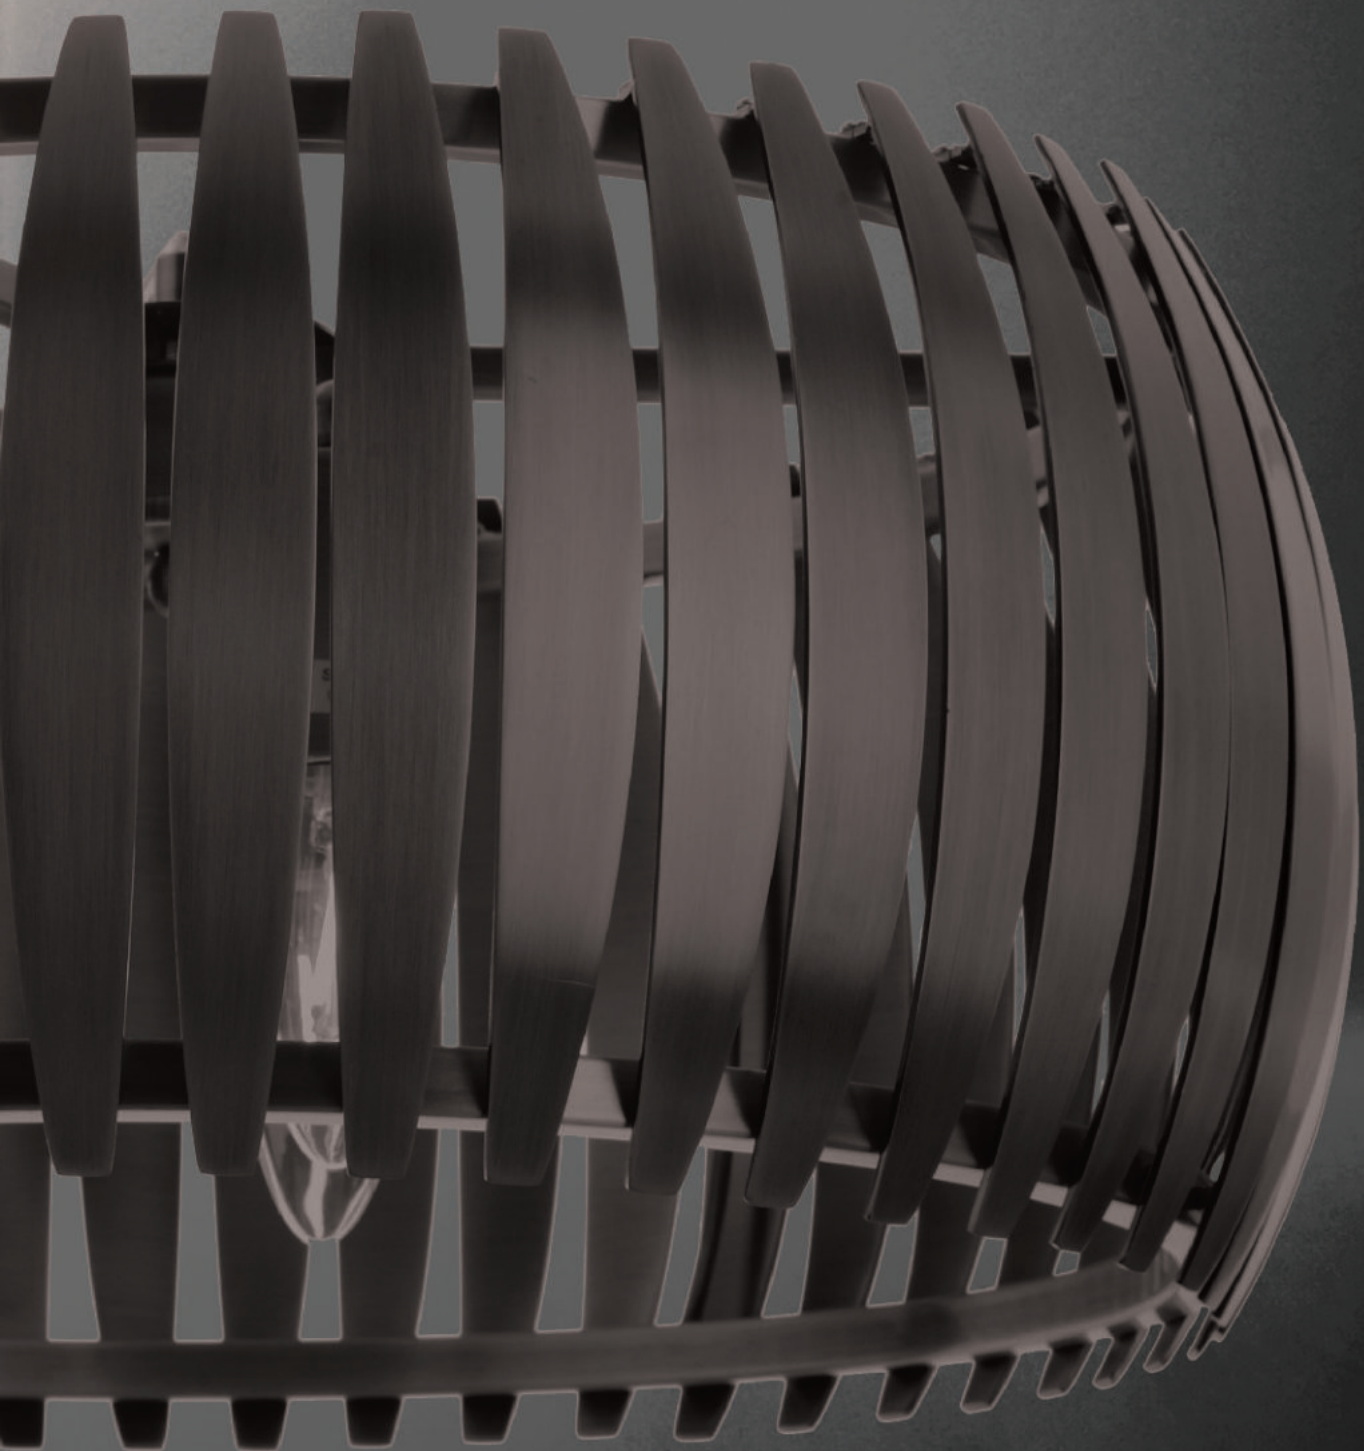

ASTLEY

CHANDELIERS