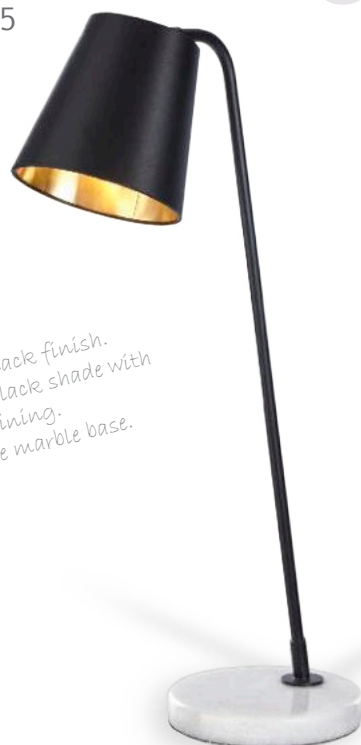

Table lamp,
50054
H:51.5cm W:35cm
Base dia:15cm
E14 40W

Floor lamp,
50055
H:164cm W:39cm
Base dia:24cm
E14 40W

ASTLEY

50190

Shade included.
Unpolished marble.
Nickel finish.

50191

Shade included.
Polished grey marble.
Nickel finish.

50051

Antique brass finish.
White marble.
Opal shade with gold
lining included.

50219

Base only.
Nickel finish.
White marble.
Shade is 0550 34cm
charcoal.

Adelina,
Table lamp
50190
H:66cm W:43cm D:23.5cm
E14 60W

Aria,
Table lamp
50191
H:60cm W:42cm D:22cm
E14 60W

Vox,
Table lamp
50051
H:57cm W:30cm
E14 40W

Alberg,
Table lamp (base only)
50219
H:43cm W:15cm
B22 60W

CATHEL

50155

*Matt black finish.
Luxe black shade with
gold lining.
White marble base.*