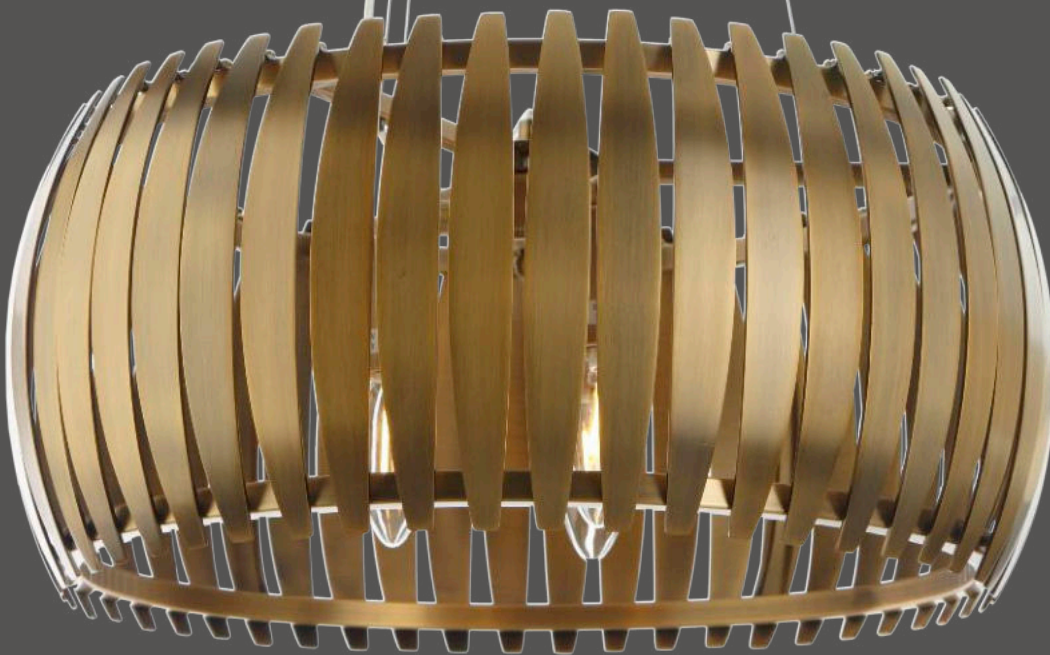

Diagram 1 for ERP info on page 239

ASTLEY

50206

DEAN

50205

*Antique brass finish.
Matching wall lamp 50206 page 94 for details.*

Dimensions are approximate

Dean,
50205
H:20cm Dia:46cm
5 x E14 40W
Cable drop:100cm