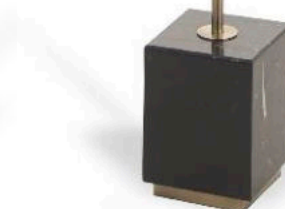

Lindau,
Table lamp
50136
H:59.7cm Dia:12cm
E14 40W

Lindau,
Table lamp
50160
H:81cm Dia:18cm
E14 40W

Table lamp 50196 page 12.
Floor lamp 50048 page 8.
Stool 2913 page 185.
Table 2268 page 154.

ASTLEY

50107

*Shade included, opal with gold lining.
White marble and antique brass finish.*

50108

5793

*Shade included.
Black marble.
Antique brass finish.*

5790

Lawley,
Table lamp
50107
H:29cm W:22cm D:22cm
E14 40W

Layton,
Table lamp
50108
H:31cm W:18cm D:18cm
E14 40W

Marta,
Table lamp
5793
H:67.5cm W:32cm D:32cm
E14 60W

Abramo,
Table lamp
5790
H:62cm W:44cm D:28cm
E14 60W

*Antique brass finish.
Black marble base.
Charcoal shade with gold
lining included.*

Lindau,
Table lamp
50137
H:59.7cm W:12cm D:12cm
E14 40W