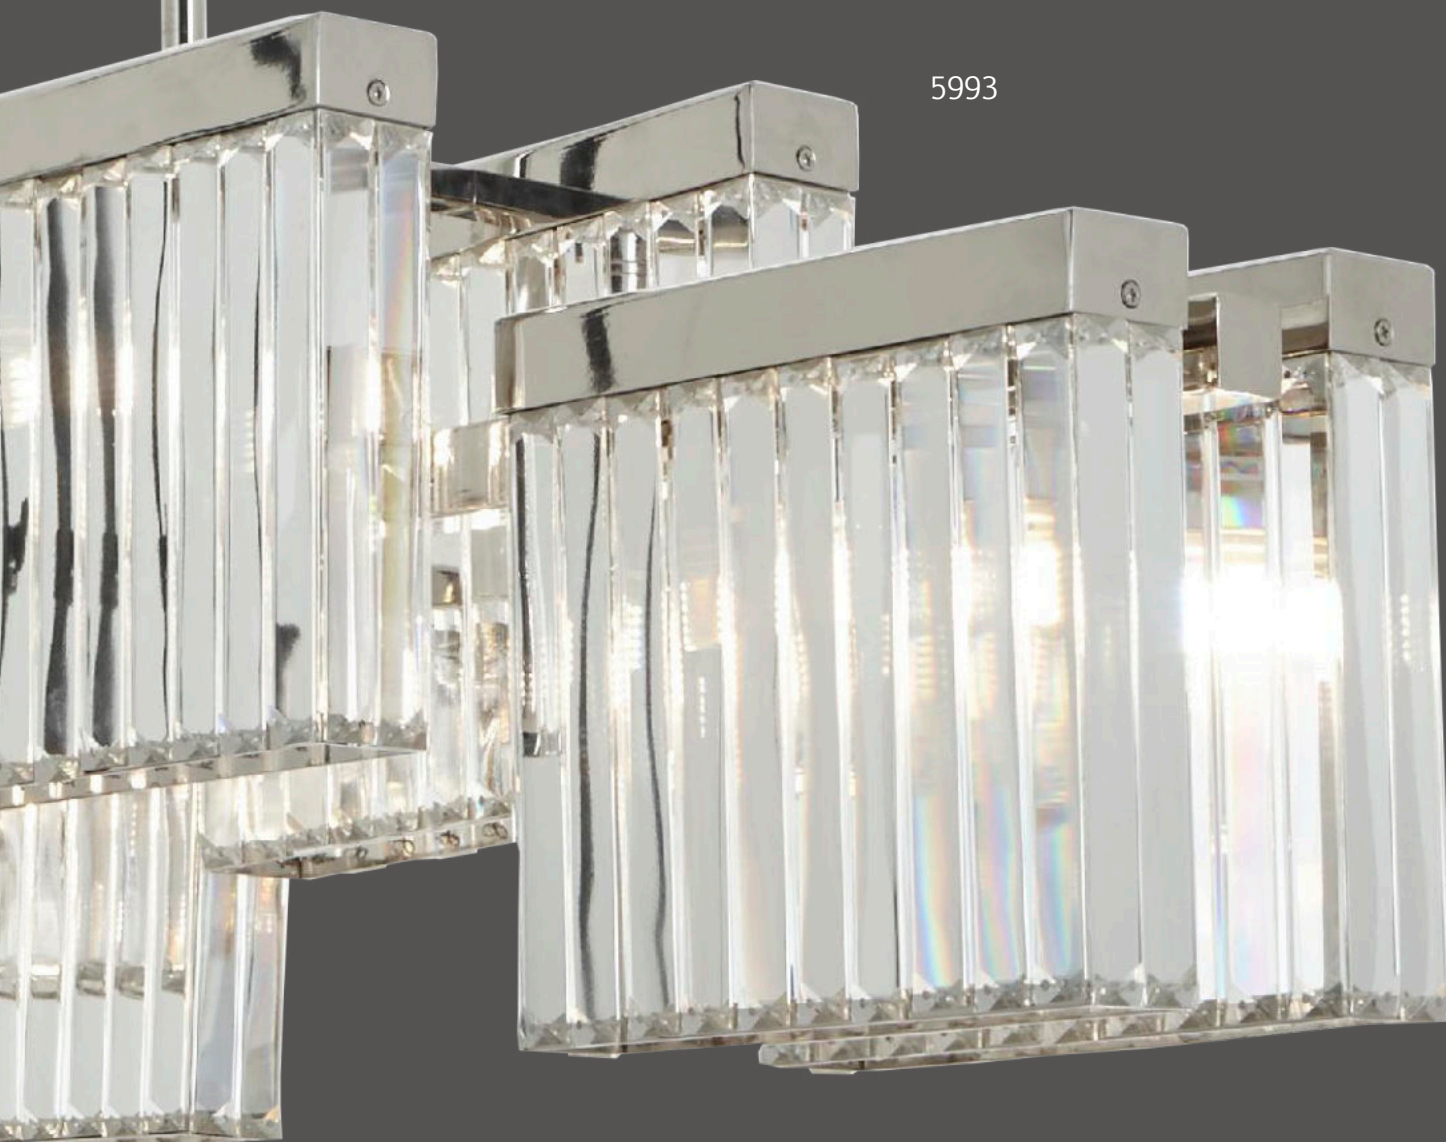

Dimensions are approximate

126

5997

*Nickel finish and chain.
Black shade included.*

5998

CASEY

Dimensions are approximate

Casey,
5997
H:100cm W:60cm D:60cm
6 x E14 40W
Chain length:50cm

Casey,
5998
H:100cm W:45cm D:45cm
4 x E14 40W
Chain length:50cm

Diagram 1 for ERP info on page 239

Diagram 1 if LED bulbs used

ASTLEY

MELTON

Dimensions are approximate

5993

*Crystal and nickel finish.
Matching items on
pages 82 - 83.*

Melton,
5993
H:137cm W:145cm D:33cm
10 x G9 40W

ASTLEY

50115

AUDREY

Audrey,
50115
H:27cm W:120cm D:11cm
Maximum drop:120cm
G9 7 x 40W

Dimensions are approximate

130

50116