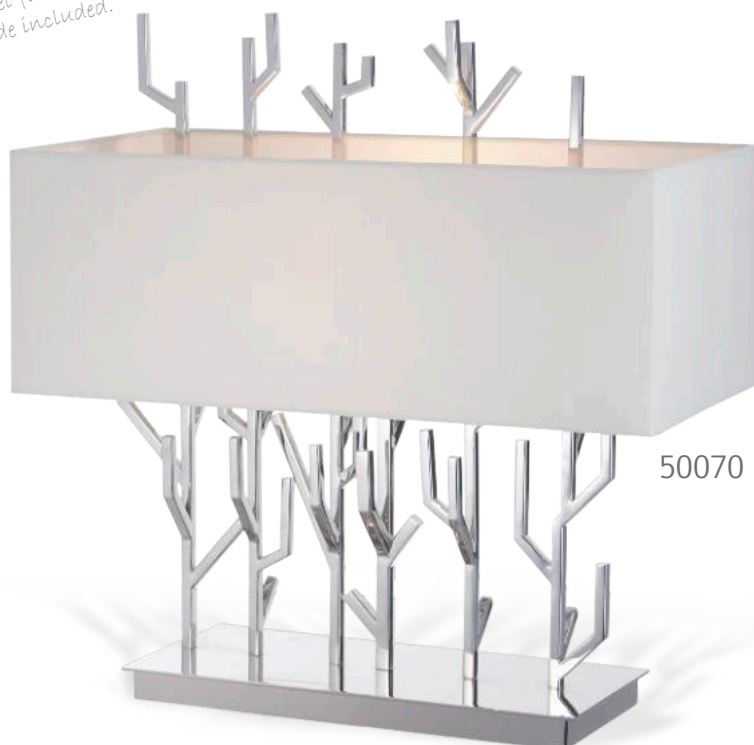

Floor lamp,
5575
H:149cm W:43cm D:43cm
E14 60W

Charlize,
Table lamp
5426
H:75cm W:43cm D:25cm
E14 60W

*Antique brass finish.
Shade included.*

50071

*Brushed nickel finish.
Shade included.*

50012

*Nickel finish.
Shade included.*

50070

Carrick,
Table lamp
50012
H:74cm W:42cm D:24cm
E14 60W

Rigg,
Table lamp
50071
H:60cm W:45cm D:20cm
E14 60W

Carrock,
Table lamp
50070
H:56cm W:55cm D:28.5cm
E14 60W

Diagram 1 for ERP info on page 239