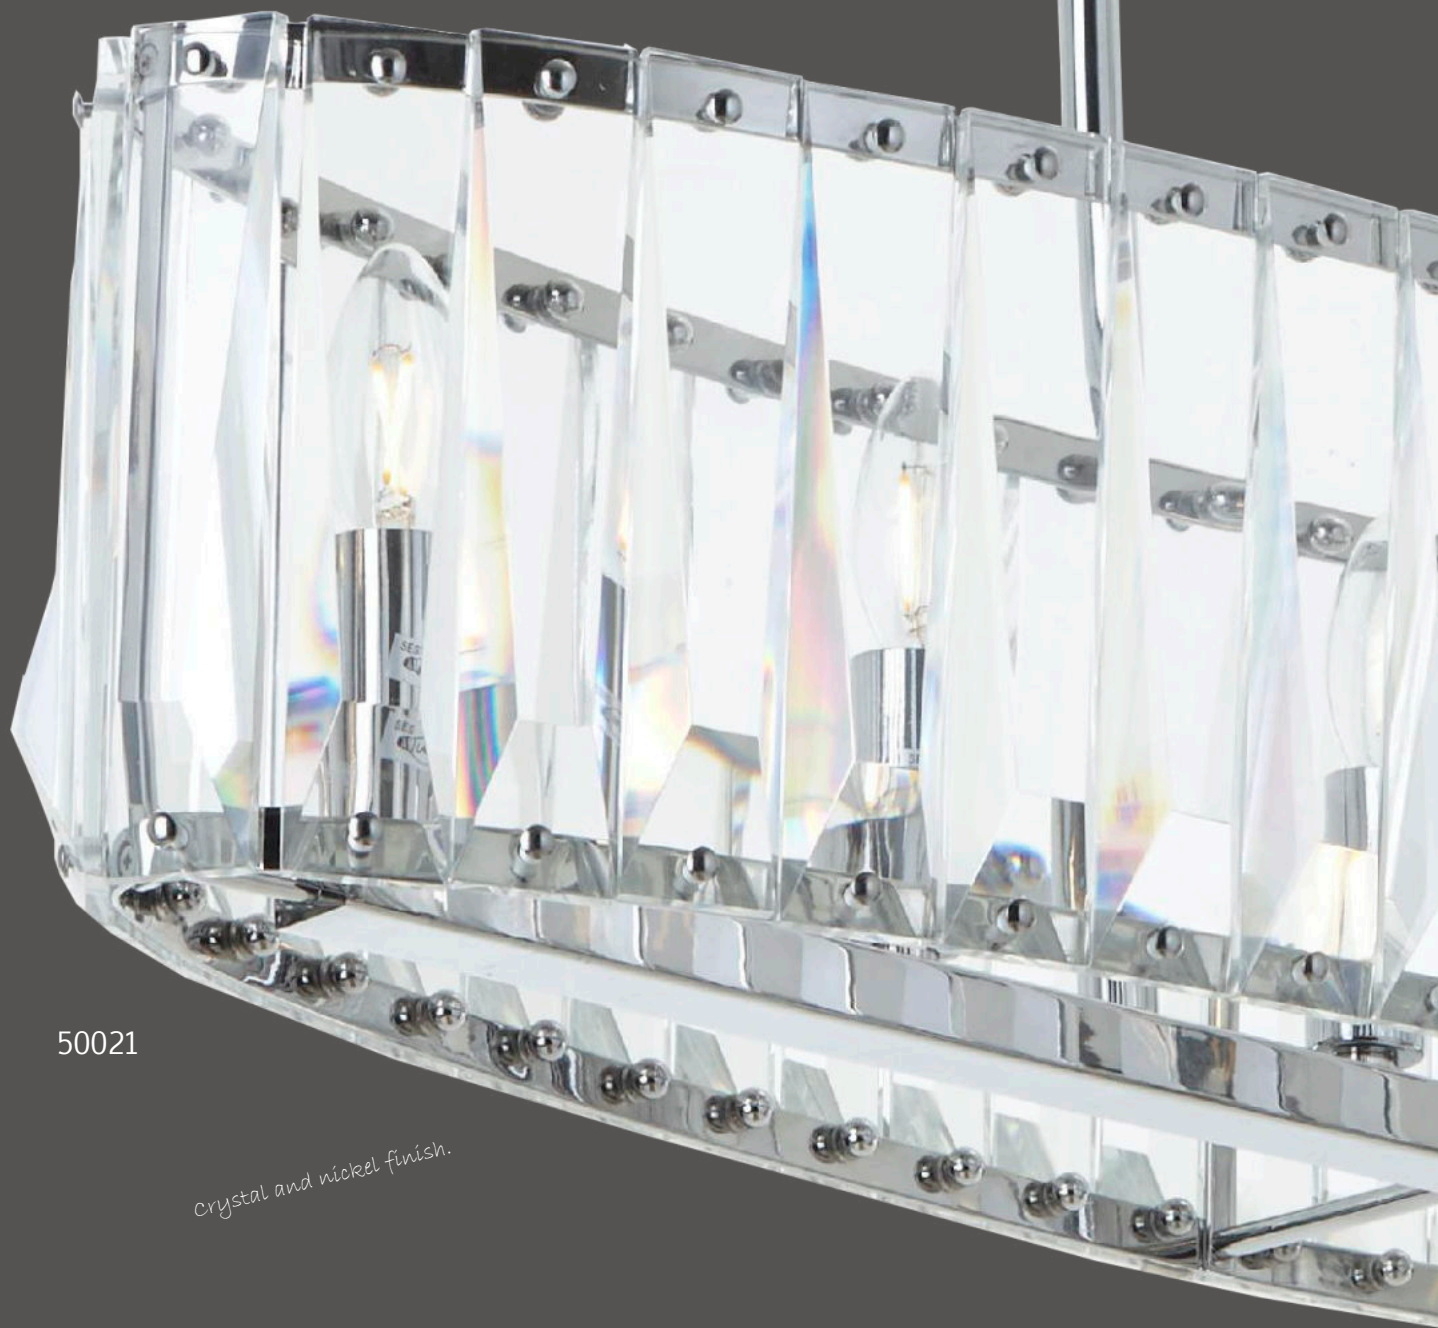

ASTLEY

50021

Crystal and nickel finish.

Dimensions are approximate

Mai,
50021
H:181cm W:91cm D:30cm
6 x E14 40W