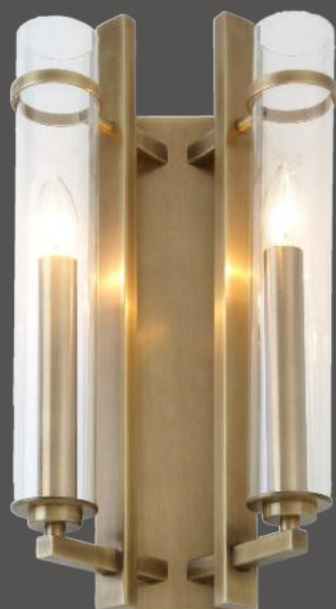

50156

clear glass and smoke glass rods.

50121

*Clear faceted crystal pendant.
Gunmetal finish.*

Colm,
50156
H:50cm Dia:30cm
Max drop:120cm
G9 7 x 40W

Diagram 3 for ERP info on page 239

Dahlia,
50121
H:10cm Max Width:14cm
Max drop:120cm
1 x 5W G9

ASTLEY

5320

5300

*Cognac glass shades.
Antique brass finish.
Wall lamp details on page 90.*

LOUIS

Louis,
5320
H:48.5cm L:90cm W:24.3cm
Max bar drop length:55.7cm
8 x 25W E14

*Cognac glass shades.
Antique brass finish.*