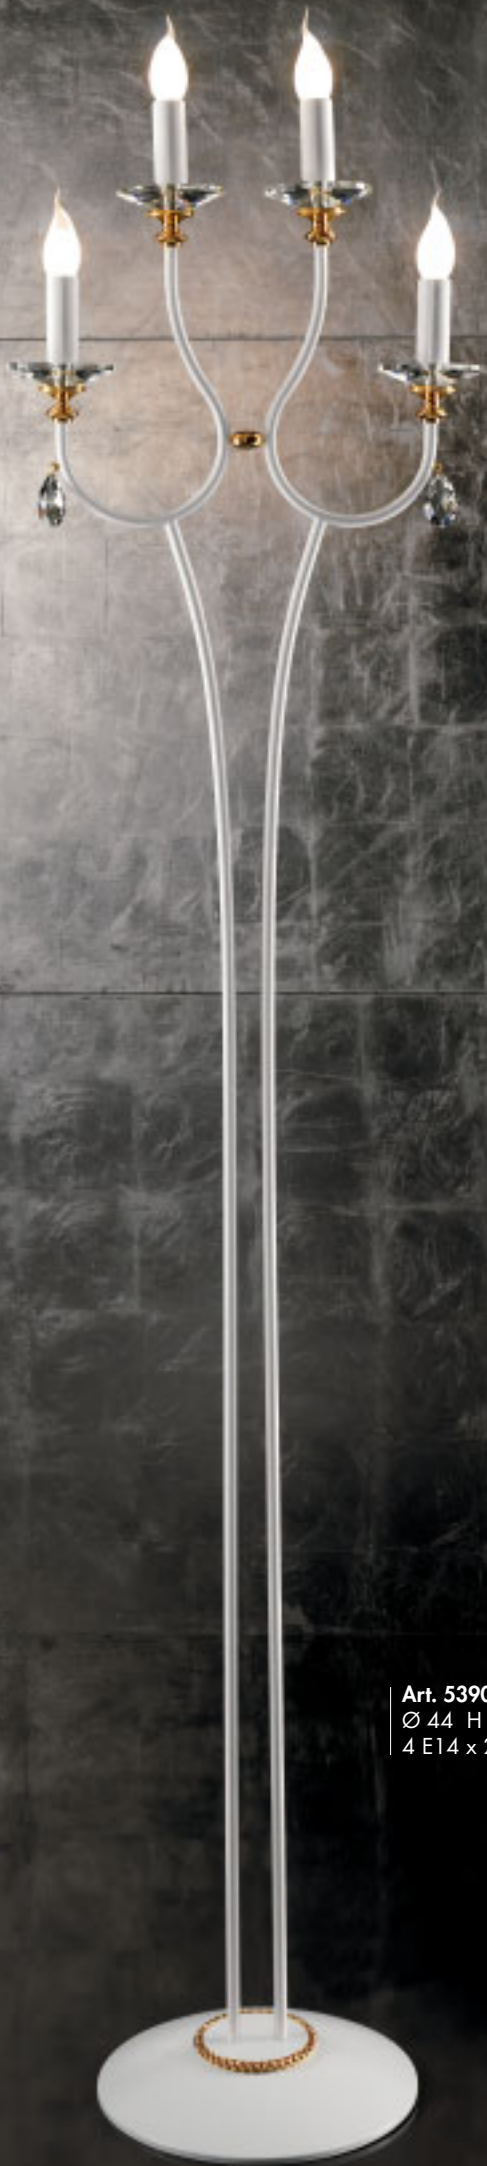

Moira

Finiture disponibili: bianco lucido con particolari oro.
Pendagli Strass-Swarovski.

Available colours: shining white with gold details.
Strass-Swarovski crystals.

Art. 5390.6042
Ø 44 H 185 cm
4 E14 x 28W max