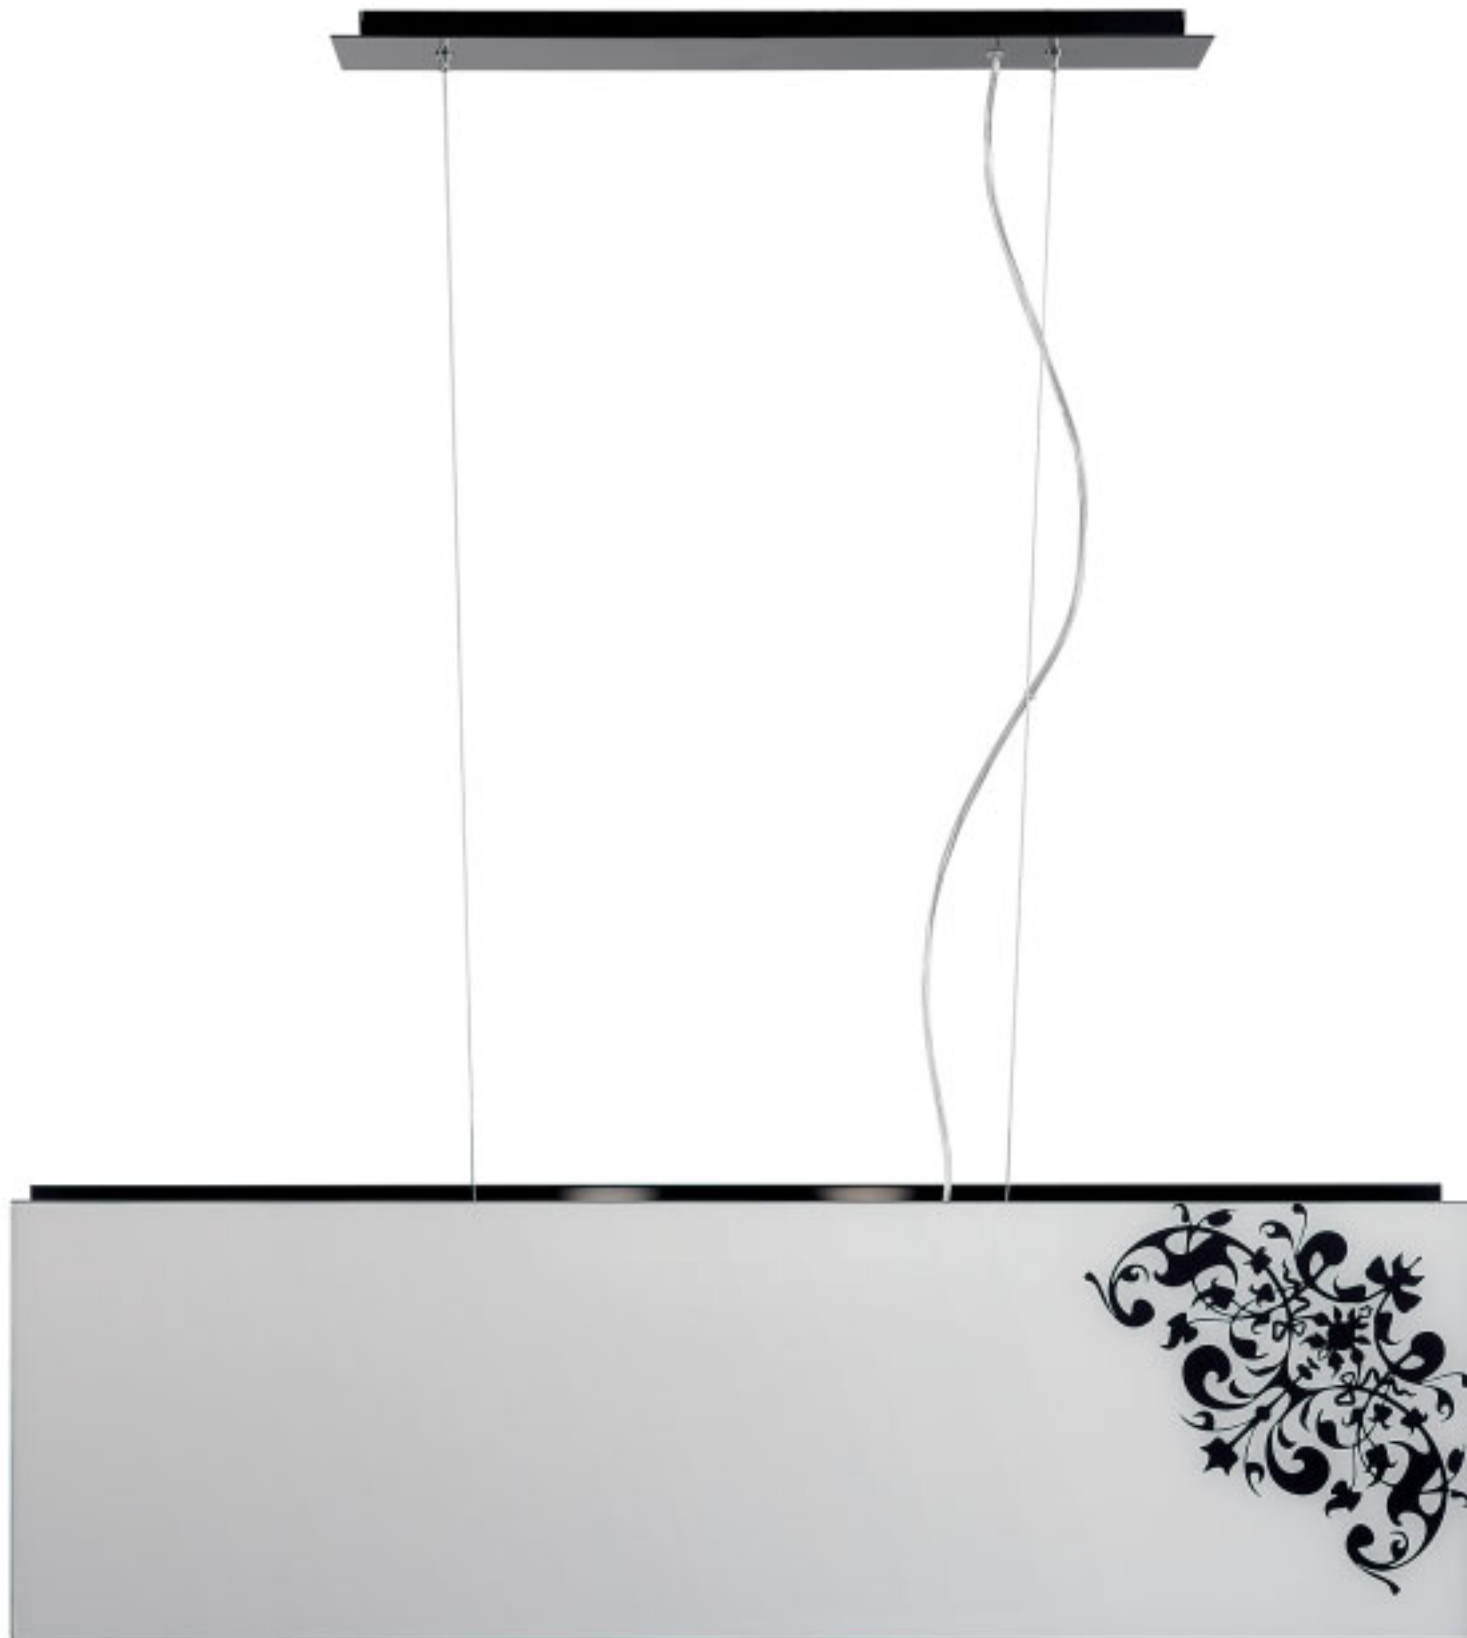

Double sheet tempered glass
with serigraphied decoration.
Shining black frame.
Available colours: black, white, fumé.

Art. 5040.2062
L 100 H 30 cm
6 GU10 x 35W max

Art. 5040.6061
35x35 H 160 cm
6 GU10 x 35W max