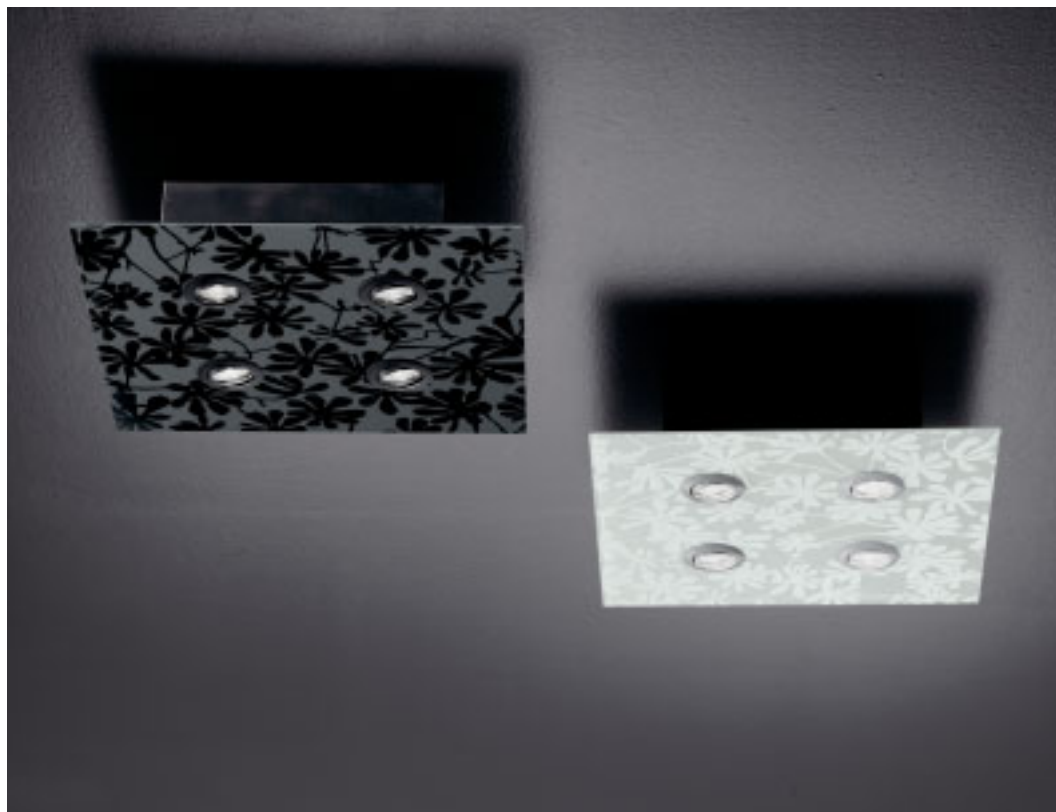

Art. 5040.7045
L 50 H 50 P 8 cm
4 GU10 x 35W max

Art. 5040.7044
L 50 H 50 P 8 cm
4 GU10 x 35W max