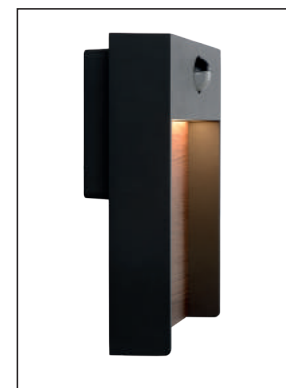

JELLUM

- 1x15W/INTEGRATED LED/3000K/600 lm/incl.
- H 23,2cm/D8cm/L 18cm 28863/15/30
- H 100cm/D 5,5cm/L 15cm 28864/15/30
- color dark grey, pc diffuser
- aluminium & wood water print

PIR MONTION SENSOR INCL.

28863/15/30