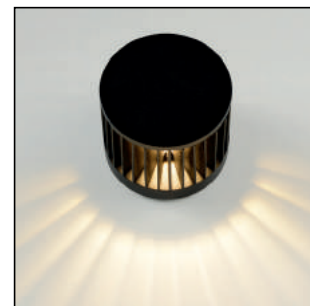

LUCIDE

illuminates your world

outdoor 2019

SCOPE

- 1x4W/INTEGRATED LED/2700K/360lm/incl.
- Ø 7,9cm/W 6,7cm
- Black
- Aluminium

17892/04/30

TWAN LED

- 2x1W/INTEGRATED LED/2700K/2x60lm/incl.
H 17cm/W 8cm/L 4,5cm
color black
aluminium