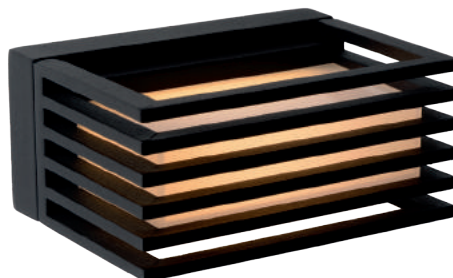

MALTA LED

- 1x5,4W/INTEGRATED SMD LED/3000K/231lm/incl.
- H 6,5cm/W 14cm/D 10,5cm
- color black
- aluminium & pc

15800/05/30