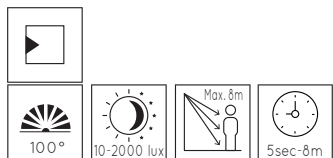

LIMBA

27877/06/30
WITH BUILT-IN MOTION SENSOR