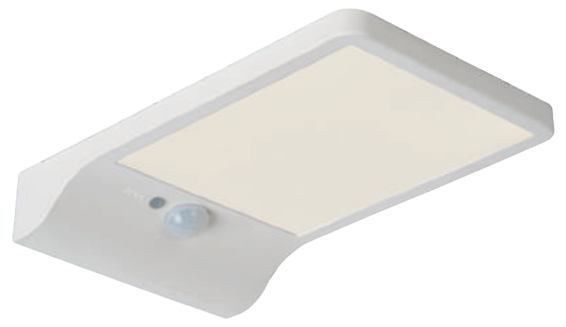

22862/04/31