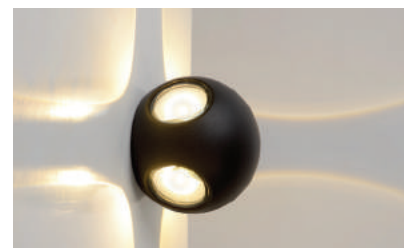

YUPLA LED

- 4x2W/INTEGRATEDLED/3000K/tot.350lm/incl.
- H9,4cm/W10cm/L 10cm
- color black
- aluminium & glass