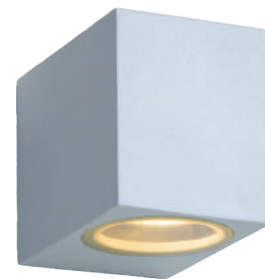

22860/05/31

Spare bulb 49006/05/31