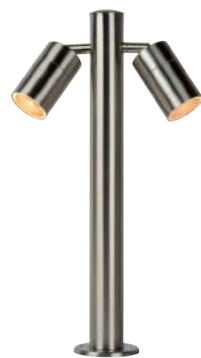

ARNE-LED

- 2xGU10/LED 5W/2700K/350lm/incl.
- H 50cm/W 18cm/W max. 30cm
- Base Ø 9,5cm
- color satin chrome
- stainless steel & glass

ADJUSTABLE SPOTS