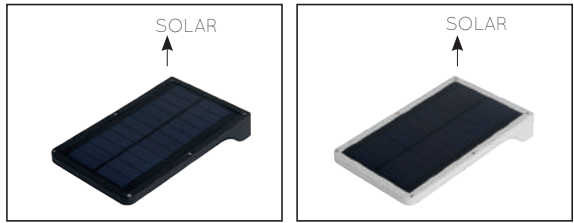

ASTER

- 1xG9/28W max./excl.
- H 17cm/W 6,3cm/L 9,5cm
- colors dark grey & white
- die cast aluminium & frosted glass

14814/01/30

14814/01/31

BASIC

- 3W/INTEGRATED LED/2700K/380lm/incl.
- H 3,6cm/W 11,6cm/L 19cm
- colors black & white
- PC