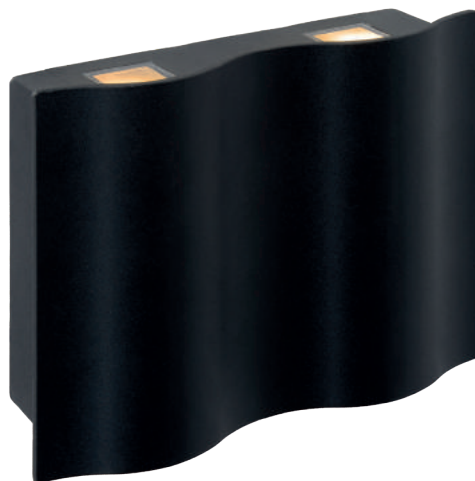

11823/12/30

BASCO LED

- 1xGU10/5W LED/
- 2700K/350lm/incl.
- Ø 9cm/H 10,8cm/W 12cm
- colors black & satin chrome
- stainless steel & plastic

14880/05/30
spare bulb 49008/05/60

14880/05/12
spare bulb 49008/05/60