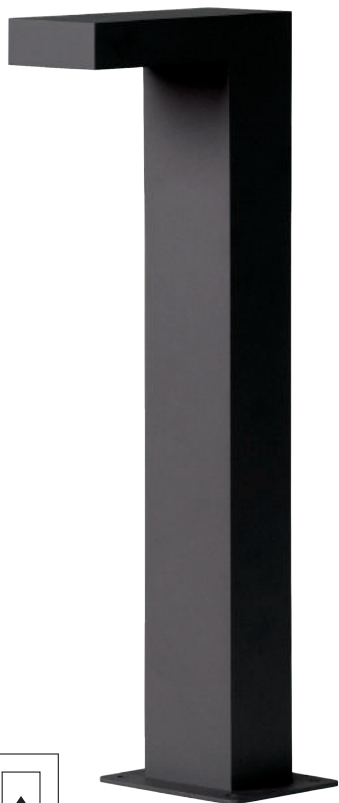

27886/01/30

27886/65/30

TEXAS

- 7W/INTEGRATED LED/3000K/420lm/incl.
- H 12cm/W 6cm/L 15cm 28850/24/30
- H 60cm/W 6cm/L 15cm 28851/60/30 - 28851/61/30
- black
- aluminium
- glass (92/28850/00)

28851/60/30

28850/24/30
WITH IR DETECTOR

28851/61/30
WITH IR DETECTOR

TEXAS

- 7W/INTEGRATED LED/3000K/420lm/incl.
- H 12cm/W 6cm/L 15cm 28850/23/30
- H 40cm/W 6cm/L 15cm 28851/40/30
- black
- aluminium
- glass (92/28850/00)

28850/23/30

28851/40/30