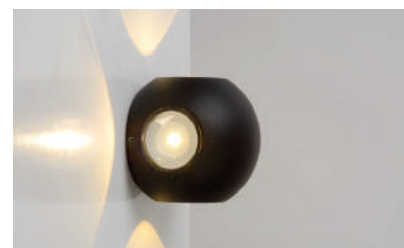

YUPLA LED

- 4x2W/INTEGRATEDLED/3000K/tot.350lm/incl.
- H9,4cm/W10cm/L 10cm
- color black
- aluminium & glass