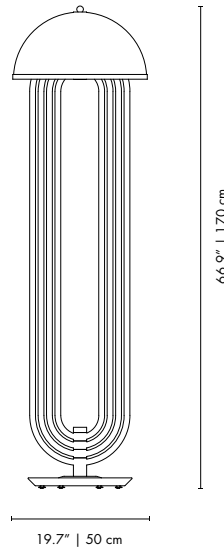

TURNER | FLOOR

MATERIALS
BODY: Brass
SHADE: Aluminum

WEIGHT
Approx.: 23 kg | 50 lbs

BULBS (40W)
4 x G9 Bulbs (included) (bulbs not included for North America)

DIMENSIONS
HEIGHT: 66.9" | 170 cm
DIAM.: 19.7" | 50 cm

PACKAGE
(Cardboard Box)
HEIGHT: 72.8" | 185cm
WIDTH: 29.5" | 75cm
DEPTH: 29.5" | 75cm
1.04 m³ | 38 kg