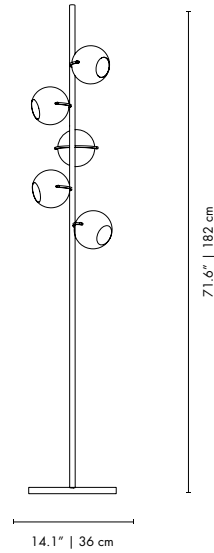

SCOFIELD | FLOOR

MATERIALS
BODY: Brass
SHADE: Aluminum and Brass
Wire: Textile

WEIGHT
Approx.: 12 kg | 26.5 lbs

BULBS (40W)
5 x Gu10 Bulbs (included) (bulbs not included for North America)

DIMENSIONS
HEIGHT: 71.6" | 182 cm
DIAM.: 14.1" | 36 cm

PACKAGE
(Cardboard Box)
HEIGHT: 62.20" | 190cm
WIDTH: 27.5" | 70cm
DEPTH: 23.6" | 60 cm
0.798 m³ / 24.4 kg

SIMONE | FLOOR

MATERIALS
BODY: Brass
SHADE: Aluminum
Wire: Textile

WEIGHT
Approx.: 15 kg | 33 lbs

BULBS (40W)
3 x E27 Bulbs (included) (bulbs not included for North America)

DIMENSIONS
HEIGHT: 70.9" | 180 cm
WIDTH: 51.2" | 130 cm
DEPTH: 39.4" | 100 cm

PACKAGE
(Cardboard Box)
WIDTH: 27.5" | 70cm
HEIGHT: 80.7" | 205cm
DEPTH: 22.8" | 58cm
0.8323 m³ / 30kg