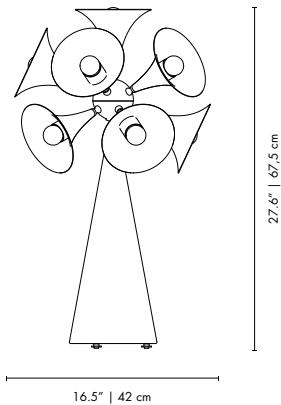

BILLY | TABLE

MATERIALS
BODY: Brass
SHADE: Aluminum and Brass
WIRE: Textile

WEIGHT
Approx.: 5.7 kg | 12.5 lbs

BULBS (40W)
2 x G9 Bulb (included) (bulbs not included for North America)

DIMENSIONS
HEIGHT: Min. 15.8" | 40 cm Max. 23.6" | 60 cm
WIDTH: 9.8" | 25 cm
DEPTH: 7.9" | 20 cm

PACKAGE
(Cardboard Box)
HEIGHT: 25.59" | 65cm
WIDTH: 15.75" | 40 cm
DEPTH: 15.75" | 40cm
0.104 m³/9.2 Kg

BOTTI | TABLE

MATERIALS
BODY: Nero Marquina and Brass
SHADE: Brass

WEIGHT
Approx.: 25 kg | 55 lbs

BULBS (40W)
11 x E14 Silver Crown Bulbs (included) (bulbs not included for North America)

DIMENSIONS
HEIGHT: 27.6" | 67.5 cm
DIAMETER: 16.5" | 42 cm

PACKAGE
(Plywood Box)
HEIGHT: 35.43" | 90cm
WIDTH: 21.65" | 55 cm
DEPTH: 21.65" | 55cm
0.272 m³ / 30 kg