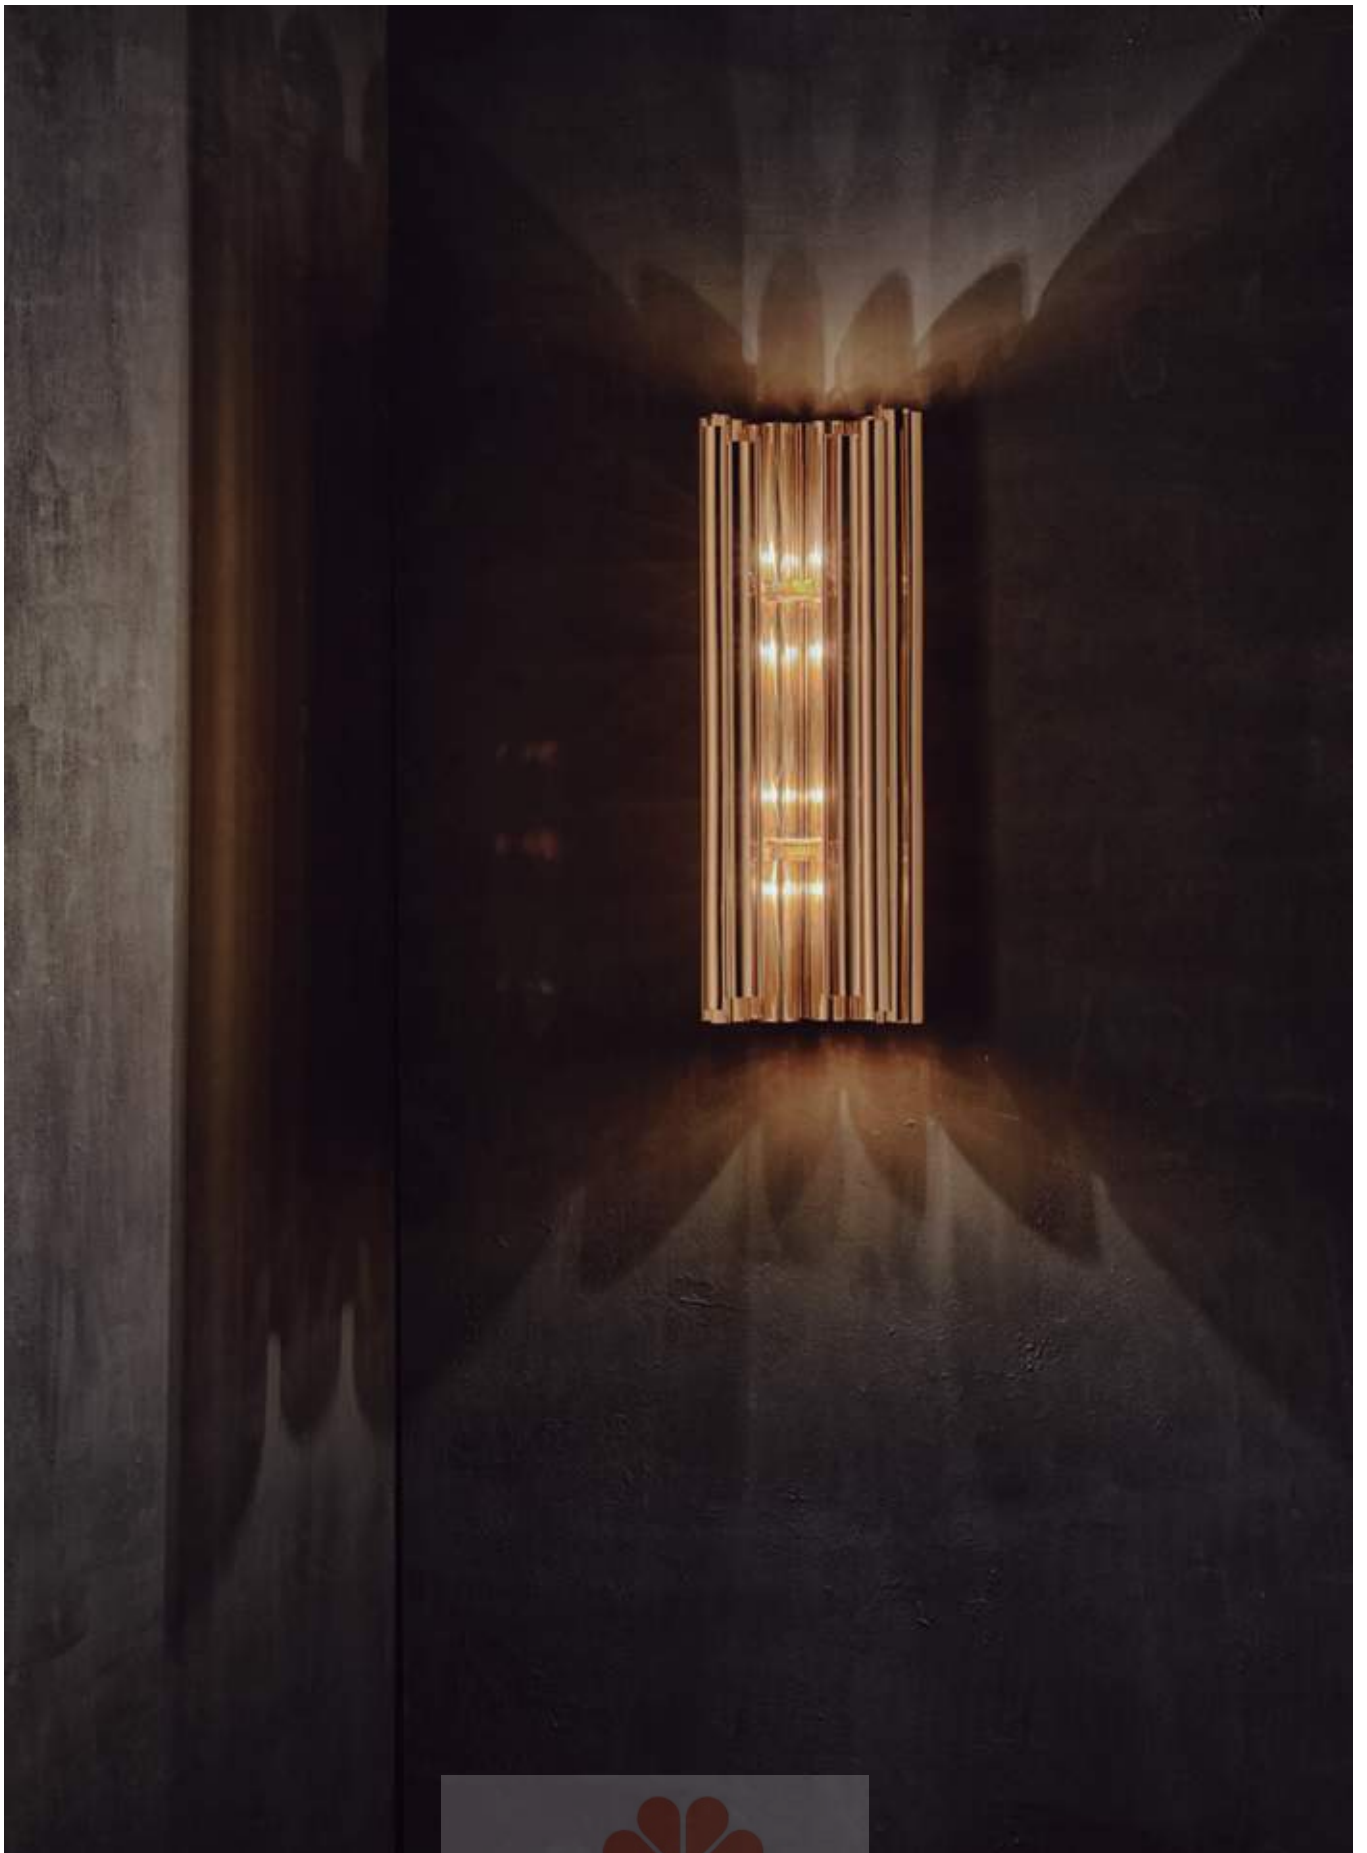

WIDTH: 7.1" | 18 cm

DEPTH: 4.7" | 12 cm

PASTORIUS

WALL LAMP

Pastorius wall lamp has an industrial chic style and features swing arms that are an American classic. Sophisticated and modern, Pastorius arm lamp complement any interior design. Its extendable arm built of brass can be adjusted into different positions and extends up to 26". The handle made of steel with a matte black finishing gives you the possibility to adjust the lamp shade upwards or downwards. With a vintage feeling, the flexible lamp shade has matte black exterior and a matte white interior finishing. Pastorius accordion extension and adjustable head make this industrial wall sconce perfect as a bedside reading lamp or as a workbench lighting.