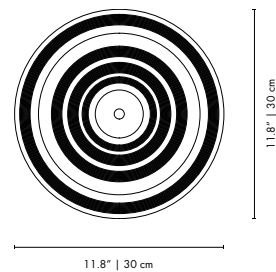

HENDRIX | WALL

MATERIALS
BODY: Brass

WEIGHT
Approx.: 2 kg | 4 lbs

BULBS (40W)
3x G9 Bulbs (included) (bulbs not included for North America)

DIMENSIONS
Diam.: 11.8" | 30 cm
DEPTH: 3.5" | 9 cm

PACKAGE
(Cardboard Box)
HEIGHT: 15.8" | 40 cm
WIDTH: 15.8" | 40 cm
DEPTH: 5.9" | 15 cm
0.024 m³ / 3.2 kg