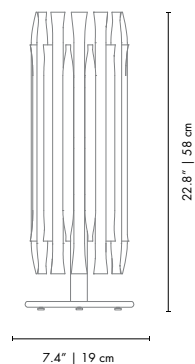

MATHENY | TABLE

MATERIALS
BODY: Brass
BASE: Marble

WEIGHT
Approx.: 11 kg | 24.3 lbs

BULBS (40W)
3 x G9 Bulbs (included) (bulbs not included for North America)

DIMENSIONS
WIDTH: 7.4" | 19 cm
HEIGHT: 22.8" | 58 cm
DEPTH: 7.4" | 19 cm

PACKAGE
(Cardboard Box)
HEIGHT: 25.2" | 64cm
WIDTH: 14.57" | 37 cm
DEPTH: 14.57" | 37cm
0.0876 m³ / 14 Kg