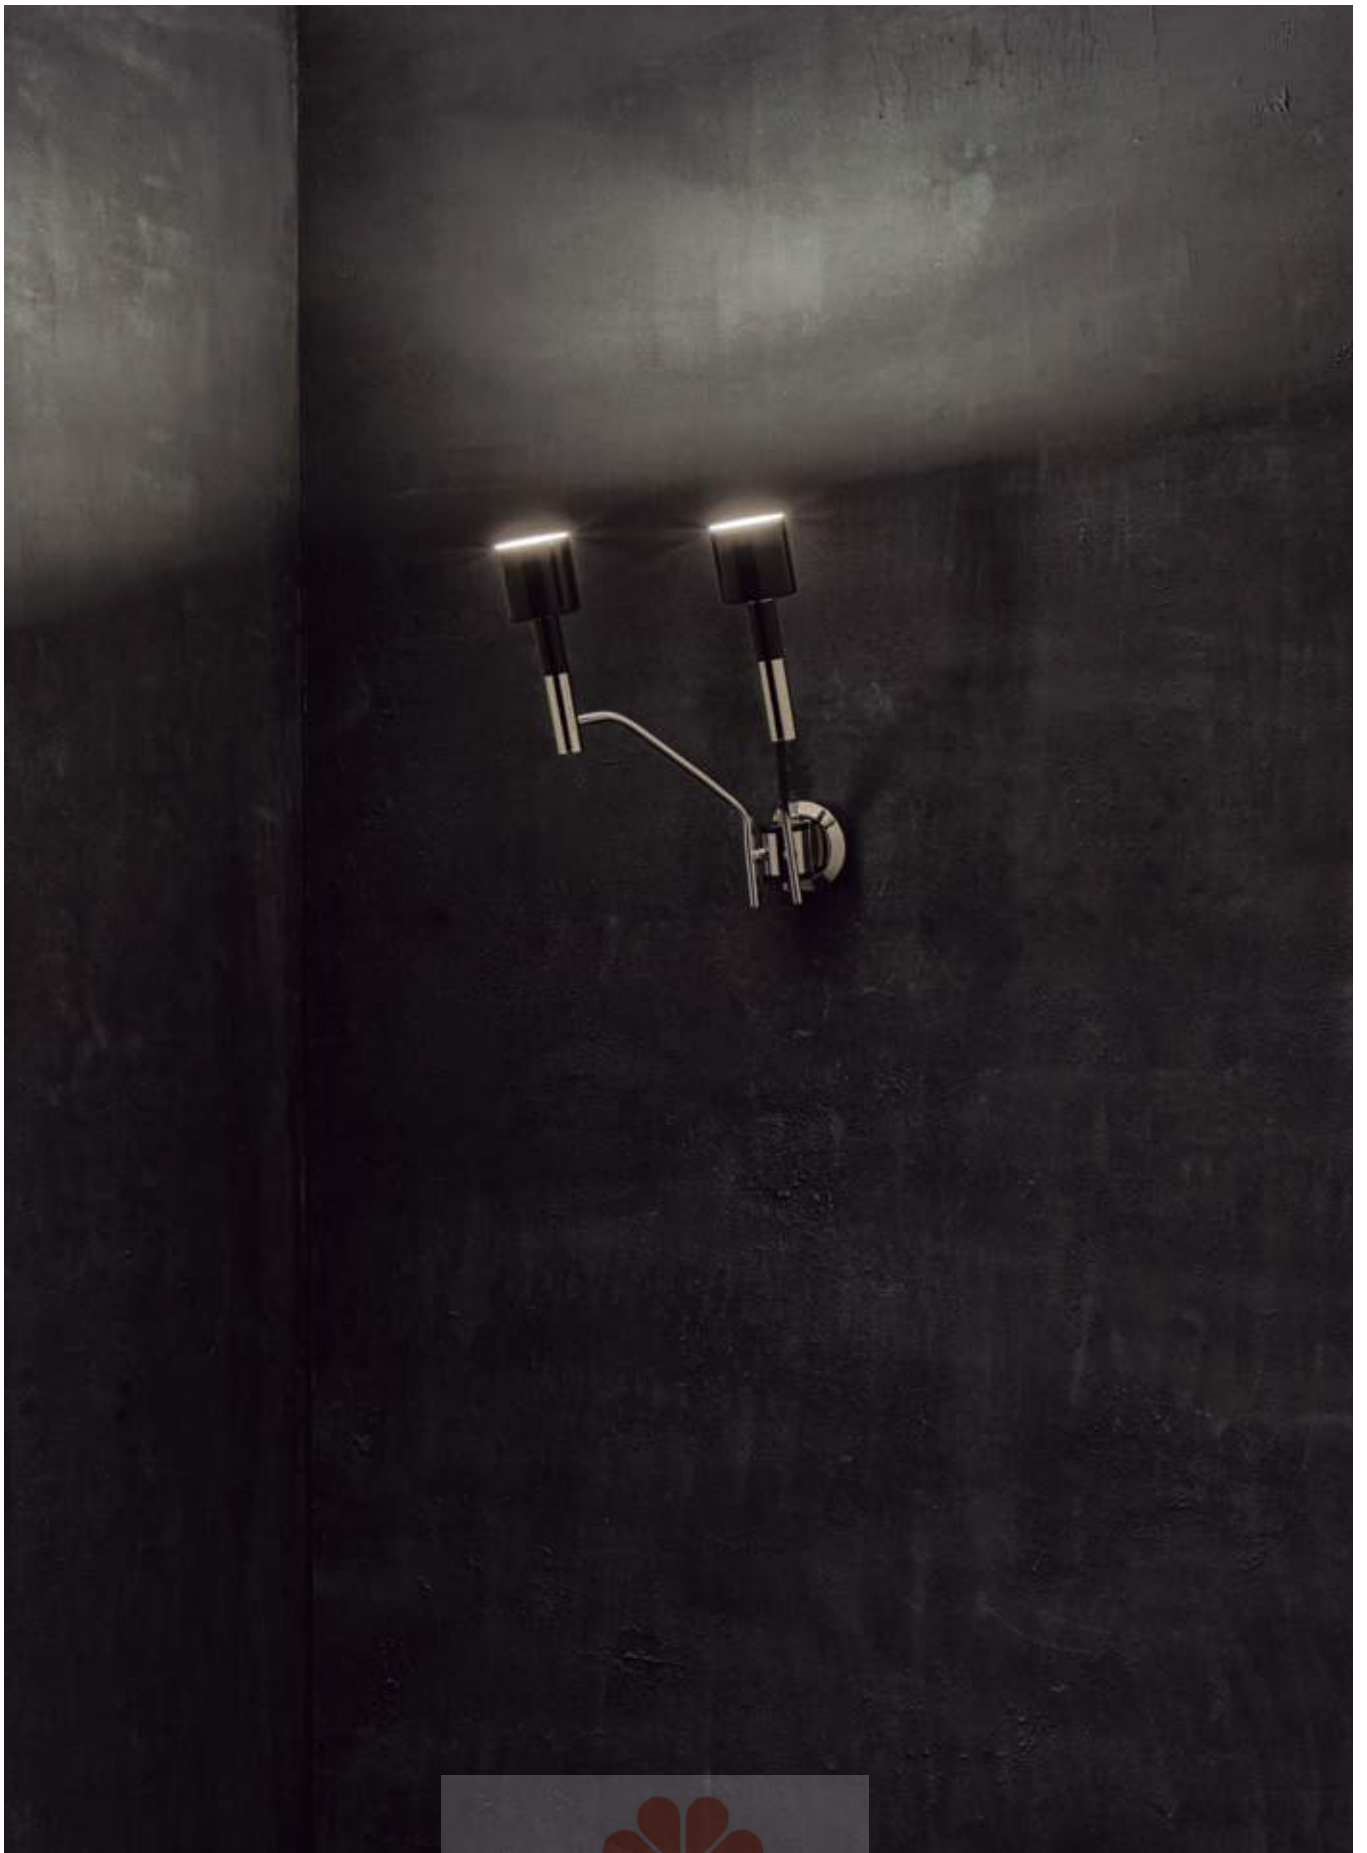

MATERIALS

BODY: Brass

SHADE: Aluminum

WEIGHT

Approx.: 1.5 kg | 3.3 lbs

BULBS (40 w)

2 x G9 Bulbs (included)

(bulbs not included for North America)

DIMENSIONS

HEIGHT: 9.5" | 24 cm

WIDTH: 13" | 33 cm

DEPTH: 7.1" | 18 cm

ETTA

WALL LAMP

Etta is one of DelightFULL's most feminine and luxurious wall lights. Inspired by the unforgettable jazz singer Etta Jones, this mid-century wall sconce can elevate any ordinary home decor to an oasis of sophistication and luxury. It is a handmade indoor wall light, with 12 brass leaves that are all shaped and assembled by hand, which convey a romantic vibe to any space. With a standard copper plated finish, Etta is a contemporary wall sconce with a trendy vibe. With almost 7 pounds and reaching 20 inches, this copper wall lamp is the perfect fit for either a classic or a trendy living room design, but it also suits a Scandinavian style home office in the most flattering way.