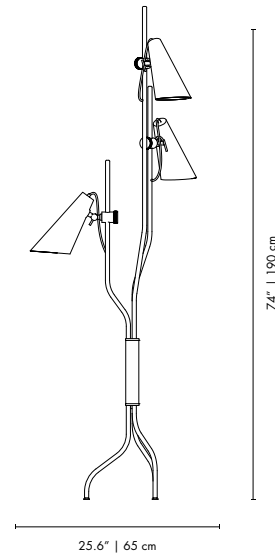

PACKAGE

WIDTH: 27.6" | 70 cm
HEIGHT: 77.2" | 196 cm
DEPTH: 23.6" | 60 cm
(Cardboard Box)
0.8232 m³ / 21.5 kg