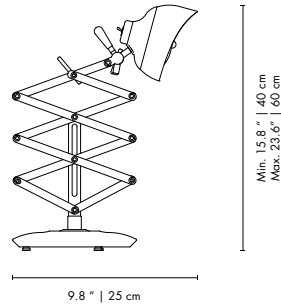

BILLY | TABLE

MATERIALS
BODY: Brass
SHADE: Aluminum and Brass
WIRE: Textile

WEIGHT
Approx.: 5.7 kg | 12.5 lbs

BULBS (40W)
2 x G9 Bulb (included) (bulbs not included for North America)

DIMENSIONS
HEIGHT: Min. 15.8" | 40 cm Max. 23.6" | 60 cm
WIDTH: 9.8" | 25 cm
DEPTH: 7.9" | 20 cm

PACKAGE
(Cardboard Box)
HEIGHT: 25.59" | 65cm
WIDTH: 15.75" | 40 cm
DEPTH: 15.75" | 40cm
0.104 m³/9.2 Kg

BOTTI | TABLE

MATERIALS
BODY: Nero Marquina and Brass
SHADE: Brass

WEIGHT
Approx.: 25 kg | 55 lbs

BULBS (40W)
11 x E14 Silver Crown Bulbs (included) (bulbs not included for North America)

DIMENSIONS
HEIGHT: 27.6" | 67.5 cm
DIAMETER: 16.5" | 42 cm

PACKAGE
(Plywood Box)
HEIGHT: 35.43" | 90cm
WIDTH: 21.65" | 55 cm
DEPTH: 21.65" | 55cm
0.272 m³ / 30 kg