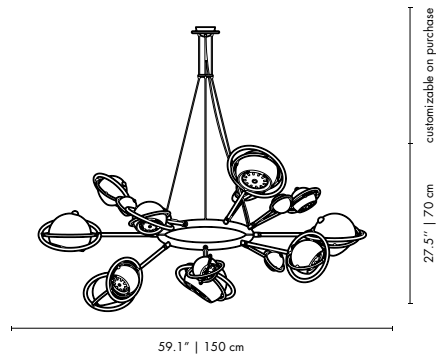

COSMO | SUSPENSION

MATERIALS
BODY: Brass
SHADE: Steel

WEIGHT
Approx.: 24.25 kg | 53.5 lbs

BULBS (40W)
22x G9 Lamps (included) (bulbs not included for North America)

DIMENSIONS
TUBE DIAM.: 59.1" | 150 cm
HIEGHT: 27.5" | 70 cm
CORD HEIGHT: 39.4" | 100 cm(adjustable)
(customizable on purchase)

PACKAGE
(Cardboard Box)
165 x 120 x 155 cm
3.069 m³ / 40Kg