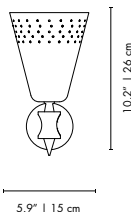

CHARLES | WALL

MATERIALS
BODY: Brass
SHADE: Brass

WEIGHT
Approx.: 1 kg | 2.2 lbs

BULBS (40W)
1 x E27 Bulb (included) (bulbs not included for North America)

DIMENSIONS
HEIGHT: 10.2" | 26 cm
WIDTH: 5.9" | 15 cm
DEPTH: 6.3" | 16 cm

PACKAGE
(Cardboard Box)
HEIGHT: 15.8" | 40 cm
WIDTH: 8.7" | 22 cm
DEPTH: 9.5" | 24 cm
0.021 m³ / 1.5 kg