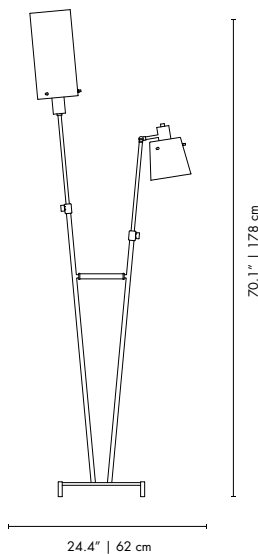

NEIL | FLOOR

MATERIALS
BODY: Brass
SHADE: Aluminum
WIRE: Textile

WEIGHT
Approx.: 20 kg | 44.1 lbs

BULBS (40W)
3 x E27 Bulb (included) (bulbs not included for North America)

DIMENSIONS
HEIGHT: 69.3" | 176 cm
DIAM: 26" | 65 cm

PACKAGE
(Cardboard Box)
HEIGHT: 72.8" | 185 cm
WIDTH: 29.5" | 75cm
DEPTH: 29.5" | 75m
1.04 m³ / 37 kg

PASTORIUS | FLOOR

MATERIALS
BODY: Brass
SHADE: Aluminum and Acrylic

WEIGHT
Approx.: 6 kg | 13.2 lbs

BULBS (40W)
2 x E27 Bulb (included) (bulbs not included for North America)

DIMENSIONS
HEIGHT: 70.1" | 178 cm
WIDTH: 24.4" | 62 cm
DEPTH: 11.8" | 30 cm

PACKAGE
(Cardboard Box)
WIDTH: 27.2" | 69cm
HEIGHT: 62.20" | 158cm
DEPTH: 28.3" | 58 cm
0,6323 m³/15kg