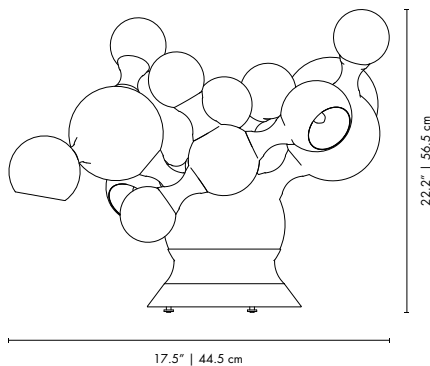

ATOMIC | TABLE

MATERIALS
BODY: Brass and Steel
SHADE: Steel

WEIGHT
Approx.: 9 kg | 20 lbs

BULBS (40W)
4 x G9 Bulbs (included) (bulbs not included for North America)

DIMENSIONS
HEIGHT: 22.2" | 56.5 cm
WIDTH: 17.5" | 44.5 cm
DEPTH: 17.5" | 44.5 cm

PACKAGE
(Cardboard Box)
HEIGHT: 21.65" | 55cm
WIDTH: 24.41" | 62 cm
DEPTH: 24.41" | 62cm
0.211 m³ / 16kg