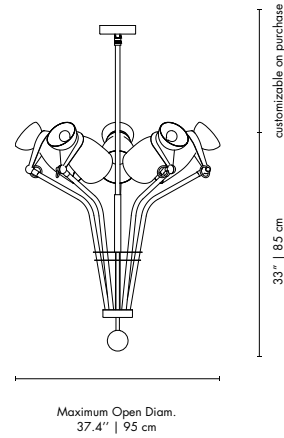

AMY | SUSPENSION

MATERIALS

BODY: Brass and Aluminum
SHADE: Aluminum

WEIGHT

Approx.: 15 kg | 33 lbs

BULBS (40W)

10 x E14 Bulbs (included) (bulbs not included for North America)

DIMENSIONS

HEIGHT: 33" | 85 cm
Maximum Open DIAM: 37.4" | 95 cm
TELESCOPIC TUBE: 5.9" - 17.7" | 15 - 45 cm
TELESCOPIC TUBE HEIGHT: 27.5" | 70 cm
(customizable on purchase)

PACKAGE

(Cardboard Box)
HEIGHT: 34.65" | 88cm
WIDTH: 33.07" | 84 cm
DEPTH: 33.07" | 84cm
0.6209 m³/ 21 kg

ARETHA | SUSPENSION

MATERIALS

BODY: Brass
BULB HOLDER: Aluminum

WEIGHT

Approx.: 7 kg | 15.4 lbs

BULBS (40W)

24 x E14 Bulbs (included) (bulbs not included for North America)

DIMENSIONS

BODY HEIGHT: 12.2" | 31 cm
DIAM: 40.9" | 104 cm
STANDARD POLE HEIGHT: 39.4" | 100 cm
(customizable on purchase)

PACKAGE

(Cardboard Box)
HEIGHT: 16.93" | 43cm
WIDTH: 46.67" | 116 cm
DEPTH: 46.67" | 116cm
0.5786 m³/21 kg