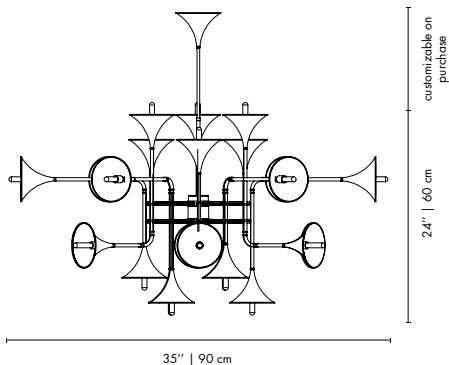

BOTTI 90 | SUSPENSION

MATERIALS

BODY: Brass

WEIGHT

Approx: 11 kg | 24.3lbs

BULBS (40W)

24x E27 Bulbs (bulbs not included for North America)

DIMENSIONS

HEIGHT: 24" | 60 cm

DIAM: 35" | 90 cm

POLE HEIGHT: 27.6" | 70 cm(customizable on purchase)

PACKAGE

(Cardboard Box)

HEIGHT: 29.53" | 75cm

WIDTH: 43.31" | 110 cm

DEPTH: 43.31" | 110 cm

0.9075 m³ / 30 kg

BOTTI 150 | SUSPENSION

WEIGHT

Approx: 13 kg | 28.7 lbs

BULBS (40W)

24x E27 Bulbs (bulbs not included for North America)

DIMENSIONS

HEIGHT: 31.5" | 80 cm

DIAM: 59" | 150 cm

PACKAGE

(Cardboard Box)

HEIGHT: 36.22" | 92cm

WIDTH: 56.3" | 143 cm

DEPTH: 56.3" | 143 cm

2.01 m³ / 43 kg

BOTTI 250 | SUSPENSION

WEIGHT

Approx: 38 kg | 83.8 lbs

BULBS (40W)

24x E27 Bulbs (bulbs not included for North America)

DIMENSIONS

HEIGHT: 70.9" | 180 cm

DIAM: 98.4" | 250 cm

POLE HEIGHT: (customizable on purchase)

PACKAGE

(Plywood Box)

HEIGHT: 77.56" | 197cm

WIDTH: 48.43" | 123 cm

DEPTH: 48.43" | 123 cm

2.98 m³ / 109 kg

BOTTI | PENDANT

MATERIALS

BODY: Brass and Steel

WEIGHT

Approx: 2.5 kg | 7.7 lbs

BULBS (40W)

11 x E27 Silver Crown Bulbs (included)
(bulbs E26 not included for North America)

DIMENSIONS

HEIGHT: 15.4" | 39 cm

DIAM: 16.9" | 43 cm

STANDARD CORD HEIGHT: 39.4" | 100 cm(customizable on purchase)

PACKAGE

(Cardboard Box)

HEIGHT: 27.56" | 70cm

WIDTH: 25.2" | 64 cm

DEPTH: 25.2" | 64 cm

0.29 m³ / 25 kg

BOTTI 32 | SUSPENSION

WEIGHT

Approx: 4.5 kg | 9.9 lbs

BULBS (40W)

32 x E27 Silver Crown Bulbs (included) (bulbs E26 not included for North America)

DIMENSIONS

HEIGHT: 19.7" | 50 cm

DIAM: 20.9" | 53 cm