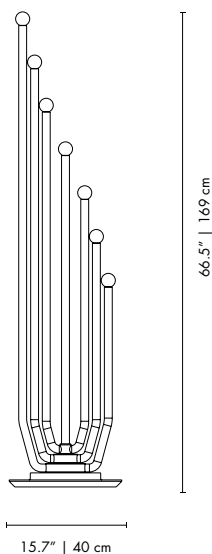

STARDUST | FLOOR

MATERIALS
BODY: Brass

WEIGHT
Approx.: 18 kg | 40 lbs

BULBS (40W)
7 x E14 Bulbs (included) (bulbs not included for North America)

DIMENSIONS
HEIGHT: 66.5" | 169 cm
DIAM.: 15.7" | 40 cm

PACKAGE
(Cardboard Box)
175 x 70 x 60 cm
HEIGHT: 68.9" | 175cm
WIDTH: 27.5" | 70cm
DEPTH: 23.6" | 60cm
0.74m³ / 33Kg