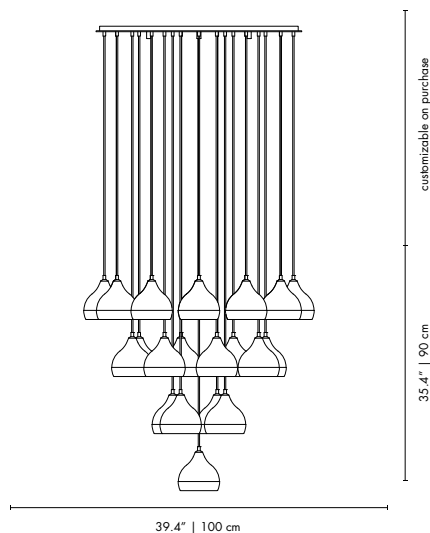

PACKAGE

(Cardboard Box)

53 x 106 x 106 cm

0.60 m³ / 67 kg