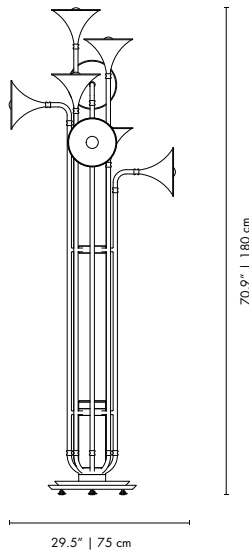

BOTTI | FLOOR

MATERIALS
BODY: Brass
SHADE: Brass

WEIGHT
Approx.: 18 kg | 39.7 lbs

BULBS (40W)
8 x E14 Reflector Bulbs (included) (bulbs not included for North America)

DIMENSIONS
HEIGHT: 70.9" | 180 cm
DEPTH: 24.8" | 63 cm

PACKAGE
(Cardboard Box)
WIDTH: 29.5" | 75 cm
HEIGHT: 74.8" | 190 cm
DEPTH: 29.5" | 75 cm
1.0687 m³ / 34.3 kg

BRUBECK | FLOOR

MATERIALS
BODY: Brass
BASE: Steel

WEIGHT
Approx.: 22 kg | 48.5 lbs

BULBS (40W)
6 x E27 Bulbs (included) (bulbs not included for North America)

DIMENSIONS
HEIGHT: 65.7" | 167 cm
DEPTH: 13" | 33 cm

PACKAGE
(Cardboard Box)
WIDTH: 18.5" | 47 cm
HEIGHT: 72.8" | 185 cm
DEPTH: 18.5" | 47 cm
0.3382 m³ / 37.5 kg