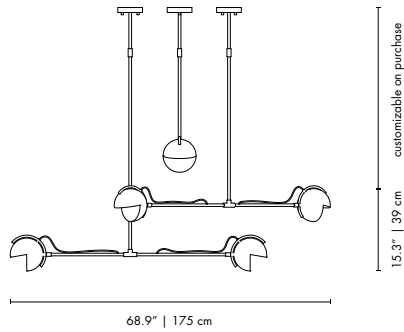

Glossy White & Gold Plated

MADELEINE | SUSPENSION

MATERIALS
BODY: Brass
SHADE: Aluminum

WEIGHT
Approx. 3.3 kg | 7.2 lbs

BULBS (40W)
4 x E27 Bulbs (included) (E26 for USA not included)

DIMENSIONS
DIAM.: 16" | 40 cm
HEIGHT: 15.5" | 39 cm
POLE HEIGHT: 39.4" | 100 cm (adjustable)
(customizable on purchase)