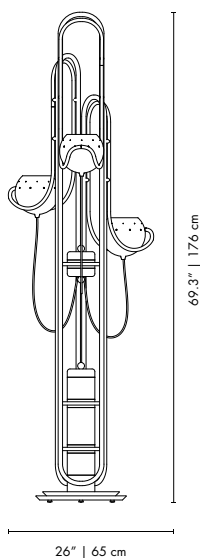

NEIL | FLOOR

MATERIALS
BODY: Brass
SHADE: Aluminum
WIRE: Textile

WEIGHT
Approx.: 20 kg | 44.1 lbs

BULBS (40W)
3 x E27 Bulb (included) (bulbs not included for North America)

DIMENSIONS
HEIGHT: 69.3" | 176 cm
DIAM: 26" | 65 cm

PACKAGE
(Cardboard Box)
HEIGHT: 72.8" | 185 cm
WIDTH: 29.5" | 75cm
DEPTH: 29.5" | 75m
1.04 m³ / 37 kg

PASTORIUS | FLOOR

MATERIALS
BODY: Brass
SHADE: Aluminum and Acrylic

WEIGHT
Approx.: 6 kg | 13.2 lbs

BULBS (40W)
2 x E27 Bulb (included) (bulbs not included for North America)

DIMENSIONS
HEIGHT: 70.1" | 178 cm
WIDTH: 24.4" | 62 cm
DEPTH: 11.8" | 30 cm

PACKAGE
(Cardboard Box)
WIDTH: 27.2" | 69cm
HEIGHT: 62.20" | 158cm
DEPTH: 28.3" | 58 cm
0,6323 m³/15kg