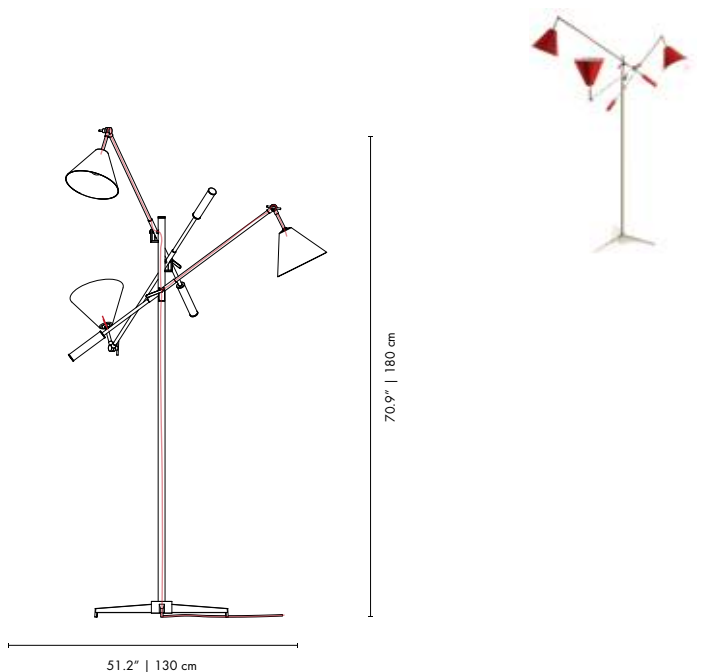

SINATRA | FLOOR

MATERIALS
BODY: Brass
SHADE: Aluminum
COUNTER WEIGHT: Steel

WEIGHT
Approx.: 12 kg | 26.5 lbs

BULBS (40W)
3 x E27 Bulbs (included) (bulbs not included for North America)

DIMENSIONS
HEIGHT: 70.9" | 180 cm
WIDTH: 51.2" | 130 cm
DEPTH: 39.4" | 100 cm

PACKAGE
(Cardboard Box)
70 x 60 x 165 cm
HEIGHT: 64.9" | 165 cm
WIDTH: 27.5" | 70 cm
DEPTH: 23.6" | 60 cm
0.693 m³ / 24 kg