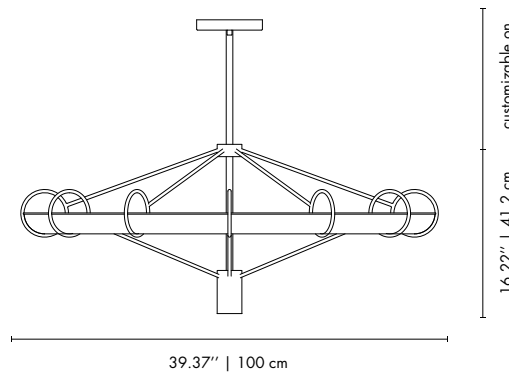

DIMENSIONS

HEIGHT: 28.35" | 72 cm
DIAM: 39.37" | 100 cm