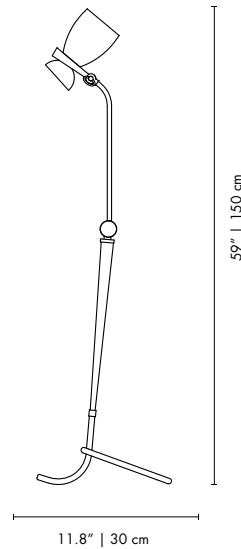

AMY | FLOOR

MATERIALS

BODY: Brass and Steel
SHADE: Aluminum

WEIGHT

Approx.: 6.5 kg | 14.3 lbs

BULBS (40W)

2 x E14 Bulbs (included) (bulbs not included for North America)

DIMENSIONS

WIDTH: 11.8" | 30 cm
HEIGHT: 59" | 150 cm
DEPTH: 15.7" | 40 cm

PACKAGE

(Cardboard Box)
WIDTH: 18.1" | 46 cm
HEIGHT: 62.9" | 160 cm
DEPTH: 18.1" | 46 cm
0,3386 m³/11,5 kg