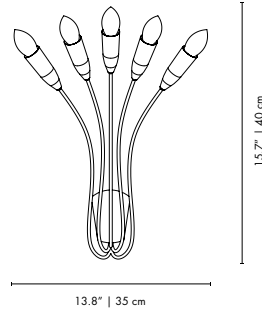

NORAH | WALL

MATERIALS
BODY: Brass
BULB HOLDER: Aluminum

WEIGHT
Approx.: 1 kg | 2.2 lbs

BULBS (40W)
5 x E14 Bulbs (included) (bulbs not included for North America)

DIMENSIONS
HEIGHT: 15.7" | 40 cm
WIDTH: 13.8" | 35 cm
DEPTH: 12.2" | 31 cm

PACKAGE
(Cardboard Box)
HEIGHT: 19.7" | 50 cm
WIDTH: 19.7" | 50 cm
DEPTH: 5.9" | 15 cm
0,038 m³ / 2.5kg