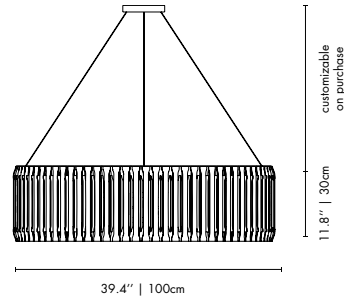

MATHENY | SUSPENSION

MATERIALS

BODY: Brass

WEIGHT

Approx. 50 kg | 110 lbs

BULBS (40W)

24 x G9 Bulbs (included) (for USA not included)

DIMENSIONS

DIAM.: 39.4" | 100 cm

HEIGHT: 11.8" | 30 cm

CORD HEIGHT: 39.4" | 100 cm (adjustable)
(customizable on purchase)

PACKAGE

(Plywood Box)

120 x 120 x 40 cm

0.576 m³ / 68kg

Aged Brass

Black Lacquered

Brushed Nickel

Copper Plated

Nickel Plated

MATHENY PENDANT | SUSPENSION

MATERIALS

BODY: Brass

WEIGHT

Approx. 4 kg | 8.8 lbs

BULBS (40W)

6 x G9 Bulbs (included) (for USA not included)

DIMENSIONS

DIAM.: 7" | 18 cm

HEIGHT: 11.8" | 30 cm

CORD HEIGHT: 39.4" | 100 cm (adjustable)
(customizable on purchase)