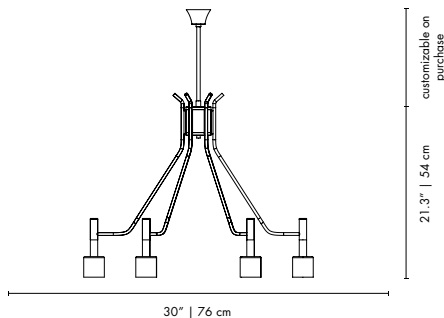

ELLA | SUSPENSION

MATERIALS
BODY: Brass
SHADE: Aluminum

WEIGHT
Approx.: 8 kg | 17.6 lbs

BULBS (40W)
6 x G9 Bulbs (included) (bulbs not included for North America)

DIMENSIONS
HEIGHT: 21.3" | 54 cm
DIAM.: 30" | 76 cm
STANDARD POLE HEIGHT: 39.4" | 100 cm (adjustable)
(customizable on purchase)

PACKAGE
(Cardboard Box)
HEIGHT: 25.59" | 65cm
WIDTH: 33.46" | 85 cm
DEPTH: 33.46" | 85cm
0.4696m³/13 kg

ELLA 15 | SUSPENSION

WEIGHT
Approx.: 16 kg | 35.3 lbs

BULBS (40W)
15 x G9 Bulbs (included) (bulbs not included for North America)

DIMENSIONS
HEIGHT: 22.8" | 58 cm
DIAM.: 50.4" | 128 cm
POLE HEIGHT: 39.4" | 100 cm (adjustable)
(customizable on purchase)

PACKAGE
(Cardboard Box)
HEIGHT: 27.56" | 70cm
WIDTH: 57.09" | 145 cm
DEPTH: 61.02" | 155cm
1.5732 m³ / 36 kg