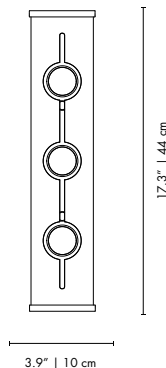

CHUCK 3 | WALL

MATERIALS

BODY: Brass
SHADE: Steel and Brass

WEIGHT

Approx.: 3 kg | 6.6 lbs

BULBS (40W)

3 x E14 Reflector light Bulbs (included)
(bulbs not included for North America)

DIMENSIONS

HEIGHT: 17.3" | 44 cm
WIDTH: 3.9" | 10 cm
DEPTH: 6.7" | 17 cm

PACKAGE

(Cardboard Box)
HEIGHT: 17.3" | 44 cm
WIDTH: 3.9" | 10 cm
DEPTH: 6.3" | 16 cm
0.01 m³ / 4 kg