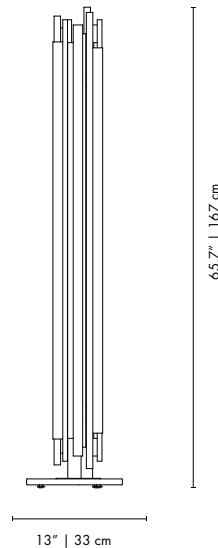

BOTTI | FLOOR

MATERIALS
BODY: Brass
SHADE: Brass

WEIGHT
Approx.: 18 kg | 39.7 lbs

BULBS (40W)
8 x E14 Reflector Bulbs (included) (bulbs not included for North America)

DIMENSIONS
HEIGHT: 70.9" | 180 cm
DEPTH: 24.8" | 63 cm

PACKAGE
(Cardboard Box)
WIDTH: 29.5" | 75 cm
HEIGHT: 74.8" | 190 cm
DEPTH: 29.5" | 75 cm
1.0687 m³ / 34.3 kg

BRUBECK | FLOOR

MATERIALS
BODY: Brass
BASE: Steel

WEIGHT
Approx.: 22 kg | 48.5 lbs

BULBS (40W)
6 x E27 Bulbs (included) (bulbs not included for North America)

DIMENSIONS
HEIGHT: 65.7" | 167 cm
DEPTH: 13" | 33 cm

PACKAGE
(Cardboard Box)
WIDTH: 18.5" | 47 cm
HEIGHT: 72.8" | 185 cm
DEPTH: 18.5" | 47 cm
0.3382 m³ / 37.5 kg