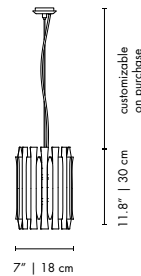

PACKAGE

(Cardboard Box)

28 x 28 x 40 cm

0.031 m³

Aged Brass

Black Lacquered

Brushed Nickel

Copper Plated

Nickel Plated