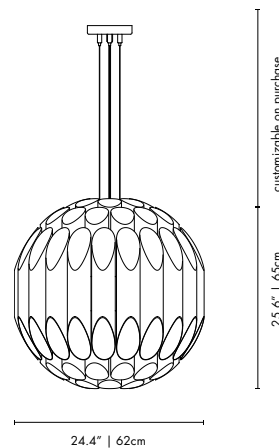

JACKSON | SUSPENSION

BODY: Brass
SHADES: Aluminum and Brass
WIRE: Textile

WEIGHT
Approx. 15 kg | 33 lbs

BULBS (40W)
6 x G40 Bulbs (included) (for USA not included)

DIMENSIONS
HEIGHT: 11.8" | 30 cm
DIAMETER: 39.3" | 100 cm
TELESCOPIC TUBE: 11.8" - 23.6" | 30 - 60 cm
TELESCOPIC TUBE HEIGHT: 27.5" | 70 cm
(customizable on purchase)

PACKAGE
(Cardboard Box)
96 x 96 x 46 cm
0.4239 m³ / 21 kg

KRAVITZ | SUSPENSION

MATERIALS
BODY: Aluminum

WEIGHT
Approx. 50 kg | 110 lbs

BULBS (1W)
86 x CREE LED

DIMENSIONS
HEIGHT: 25.6" | 65cm
DIAMETER: 24.4" | 62 cm
CORD HEIGHT: 39.4" | 100 cm (adjustable)
(customizable on purchase)

PACKAGE
(Plywood Box)
95 x 85 x 85 cm
0.686 m³ / 80 kg