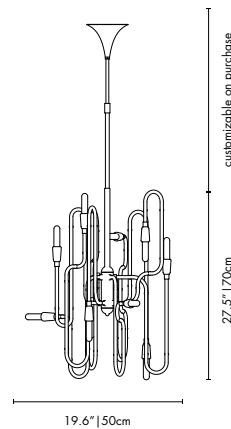

CLARK | SUSPENSION

MATERIALS
BODY: Brass

WEIGHT
Approx.: 7 kg | 15.4 lbs

BULBS (40W)
10x E14 Tubular Bulbs (included) (bulbs not included for North America)

DIMENSIONS
HEIGHT: 27.5" | 70 cm
DIAM: 19.6" | 50 cm
STANDARD POLE HEIGHT: 27.5" | 70 cm (customizable on purchase)

PACKAGE
(Cardboard Box)
HEIGHT: 31.5" | 80cm
WIDTH: 25.59" | 65 cm
DEPTH: 25.59" | 65cm
0.338 m³ / 13.5 kg