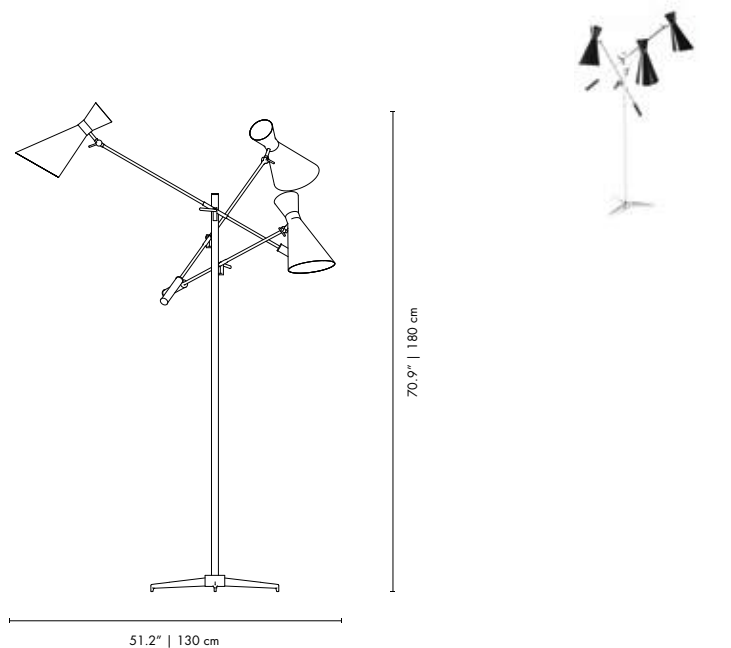

STANLEY | FLOOR

MATERIALS
BODY: Brass
SHADE: Aluminum
COUNTER WEIGHT: Steel

WEIGHT
Approx.: 13 kg | 28.6 lbs

BULBS (40W)
3 x E27 Bulbs (included) (bulbs not included for North America)

DIMENSIONS
HEIGHT: 70.9" | 180 cm
WIDTH: 51.2" | 130 cm
DEPTH: 39.4" | 100 cm

PACKAGE
(Cardboard Box)
HEIGHT: 64.9" | 165 cm
WIDTH: 39.3" | 100 cm
DEPTH: 25.5" | 65 cm
1.0725 m³ / 26 kg