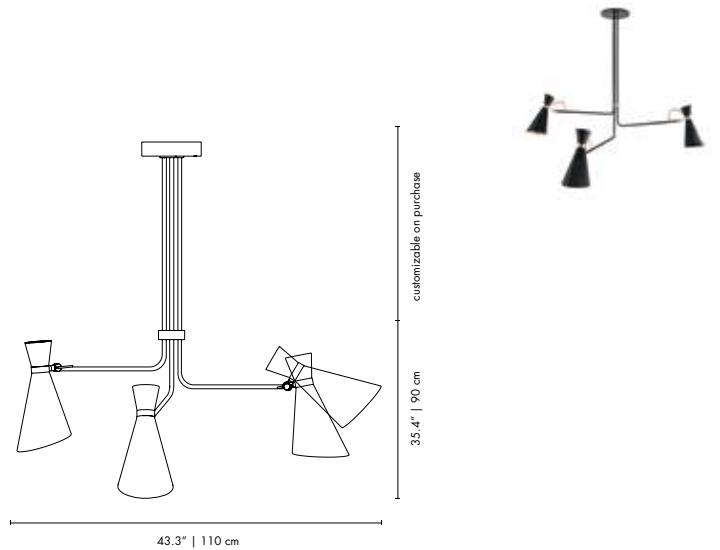

PACKAGE

(Cardboard Box)
HEIGHT: 37.8" | 96cm
WIDTH: 39.37" | 100 cm
DEPTH: 39.37" | 100cm
1.1616 m³ / 25 kg