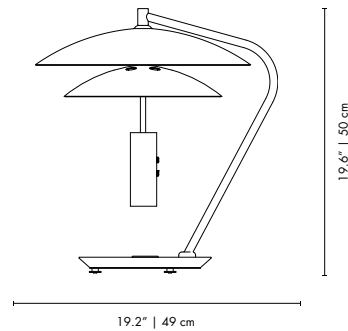

PACKAGE

(Cardboard Box)
HEIGHT: 22.44" | 57cm
WIDTH: 24.02" | 61 cm
DEPTH: 24.02" | 61 cm
0.2120 m³ / 16kg