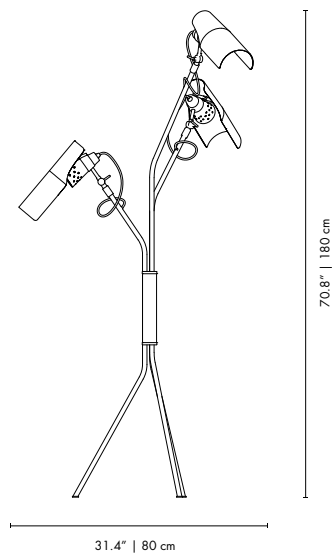

PACKAGE

WIDTH: 18.1" | 46 cm

HEIGHT: 72.8" | 185 cm

DEPTH: 18.1" | 46 cm

0.777 m³ / 19.2 kg