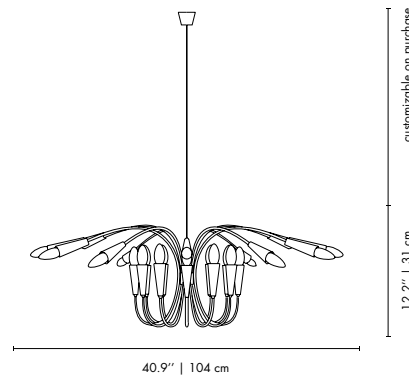

AMY | SUSPENSION

MATERIALS

BODY: Brass and Aluminum
SHADE: Aluminum

WEIGHT

Approx.: 15 kg | 33 lbs

BULBS (40W)

10 x E14 Bulbs (included) (bulbs not included for North America)

DIMENSIONS

HEIGHT: 33" | 85 cm
Maximum Open DIAM: 37.4" | 95 cm
TELESCOPIC TUBE: 5.9" - 17.7" | 15 - 45 cm
TELESCOPIC TUBE HEIGHT: 27.5" | 70 cm
(customizable on purchase)

PACKAGE

(Cardboard Box)
HEIGHT: 34.65" | 88cm
WIDTH: 33.07" | 84 cm
DEPTH: 33.07" | 84cm
0.6209 m³/ 21 kg

ARETHA | SUSPENSION

MATERIALS

BODY: Brass
BULB HOLDER: Aluminum

WEIGHT

Approx.: 7 kg | 15.4 lbs

BULBS (40W)

24 x E14 Bulbs (included) (bulbs not included for North America)

DIMENSIONS

BODY HEIGHT: 12.2" | 31 cm
DIAM: 40.9" | 104 cm
STANDARD POLE HEIGHT: 39.4" | 100 cm
(customizable on purchase)

PACKAGE

(Cardboard Box)
HEIGHT: 16.93" | 43cm
WIDTH: 46.67" | 116 cm
DEPTH: 46.67" | 116cm
0.5786 m³/21 kg