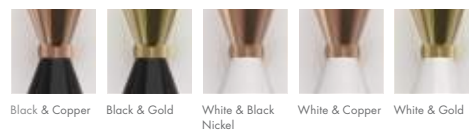

PIAZZOLLA | WALL

MATERIALS
BODY: Brass
SHADE: Brass and Aluminum

WEIGHT
Approx.: 1.2 kg | 2.6 lbs

BULBS (40W)
2x E27 Bulb (included) (bulbs not included for North America)

DIMENSIONS
HEIGHT: 11.2" | 28.5 cm
WIDTH: 5.7" | 14.5 cm
DEPTH: 7.5" | 19 cm

PACKAGE
(Cardboard Box)
HEIGHT: 15.8" | 40 cm
WIDTH: 8.7" | 22 cm
DEPTH: 9.8" | 25 cm
0.022 m³ / 1.8 kg