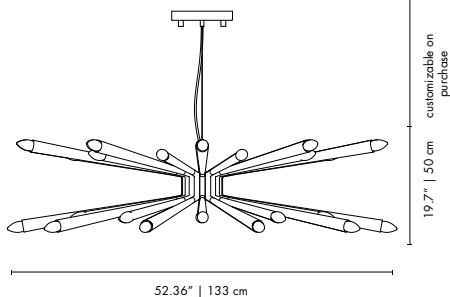

DORSEY | SUSPENSION

MATERIALS
BODY: Brass
SHADE: Aluminum

WEIGHT
Approx.: 15 kg | 33 lbs

BULBS (3W)
40 x E14 Bulb LED / 2700K (included) (bulbs not included for North America)

DIMENSIONS
WIDTH: 52.36" | 133 cm
HEIGHT: 19.7" | 50 cm
TELESCOPIC TUBE HEIGHT: 27.6" | 70 cm (adjustable)
(customizable on purchase)

PACKAGE
(Cardboard Box)
HEIGHT: 23.62" | 60cm
WIDTH: 53.15" | 135 cm
DEPTH: 53.15" | 135cm
1.09m³ / 20 kg

DUKE | SUSPENSION

MATERIALS
BODY: Brass
SHADE: Aluminum
WIRE: Textile

WEIGHT
Approx.: 9 kg | 19.8 lbs (3 arms)

BULBS (40W)
18 x G9 Bulbs (included) (bulbs not included for North America)

DIMENSIONS
HEIGHT: 13.8" | 35 cm
WIDTH: 66" | 168 cm
CORD HEIGHT: 25.6" | 65 cm (adjustable)
(customizable on purchase)
Cable height between arms: 11.81" | 30cm

PACKAGE
(Cardboard Box)
HEIGHT: 66.93" | 170cm
WIDTH: 27.56" | 70 cm
DEPTH: 23.62" | 60cm
0.714 m³ / 21.5 kg