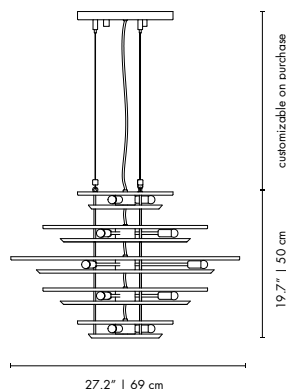

HENDRIX CHANDELIER | SUSPENSION

MATERIALS
BODY: Brass

WEIGHT
Approx.: 35 Kg | 77 lbs

BULBS (40W)
15 x G9 Bulbs (bulbs not included for North America)

DIMENSIONS
BODY HEIGHT: 19.7" | 50 cm
DIAM.: 27.2 | 69 cm
STANDARD CORD HEIGHT: 39.4 | 100 cm(customizable on purchase)

PACKAGE
(Cardboard Box)
HEIGHT: 31.5" | 80cm
WIDTH: 57.09" | 145 cm
DEPTH: 61.02" | 155cm
1.798 m³ / 50 Kg