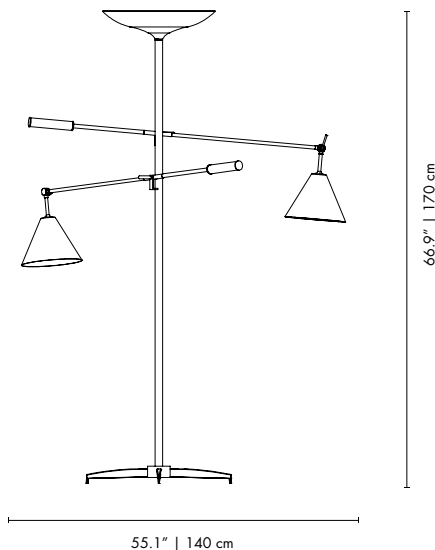

TORCHIERE | FLOOR

MATERIALS
BODY: Brass
SHADE: Aluminum

WEIGHT
Approx.: 17 kg | 37 lbs

BULBS (40W)
3 x E27 Bulbs (included) (bulbs not included for North America)

DIMENSIONS
HEIGHT: 66.9" | 170 cm
DIAM.: 55.1" | 140 cm

PACKAGE
(Cardboard Box)
HEIGHT: 70.8" | 180cm
WIDTH: 27.1" | 69cm
DEPTH: 22.8" | 58cm
0.7203 m³ | 23 kg