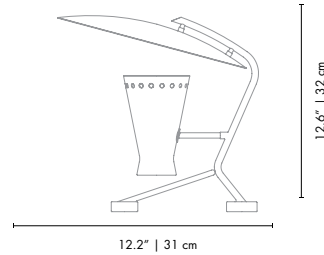

BARRY | TABLE

MATERIALS

BODY: Brass
SHADE: Aluminum
TOP COVER: Aluminum

WEIGHT

Approx.: 1.5 kg | 3.3 lbs

BULBS (40W)

1 x E14 Bulb (included) (bulbs not included for North America)

DIMENSIONS

WIDTH: 12.2" | 31 cm
HEIGHT: 12.6" | 32 cm
DEPTH: 13.4" | 34 cm

PACKAGE

(Cardboard Box)
HEIGHT: 14.96" | 38 cm
WIDTH: 14.96" | 38 cm
DEPTH: 13.78" | 35cm
0.05 m³ / 3,2kg

Black Glossy & Copper Plated

Black Glossy & Gold Plated

Black Glossy & Nickel Plated

White/Black Glossy & Copper Plated

White/Black Glossy & Gold Plated

BASIE | TABLE

MATERIALS

BODY: Brass
SHADE: Aluminum
BASE: Marble

WEIGHT

Approx.: 12 kg | 26.5 lbs

BULBS (40W)

2 x G9 Bulb (included) (bulbs not included for North America)

DIMENSIONS

WIDTH: 19.2" | 49 cm
HEIGHT: 19.6" | 50 cm
DEPTH: 16.1" | 41 cm