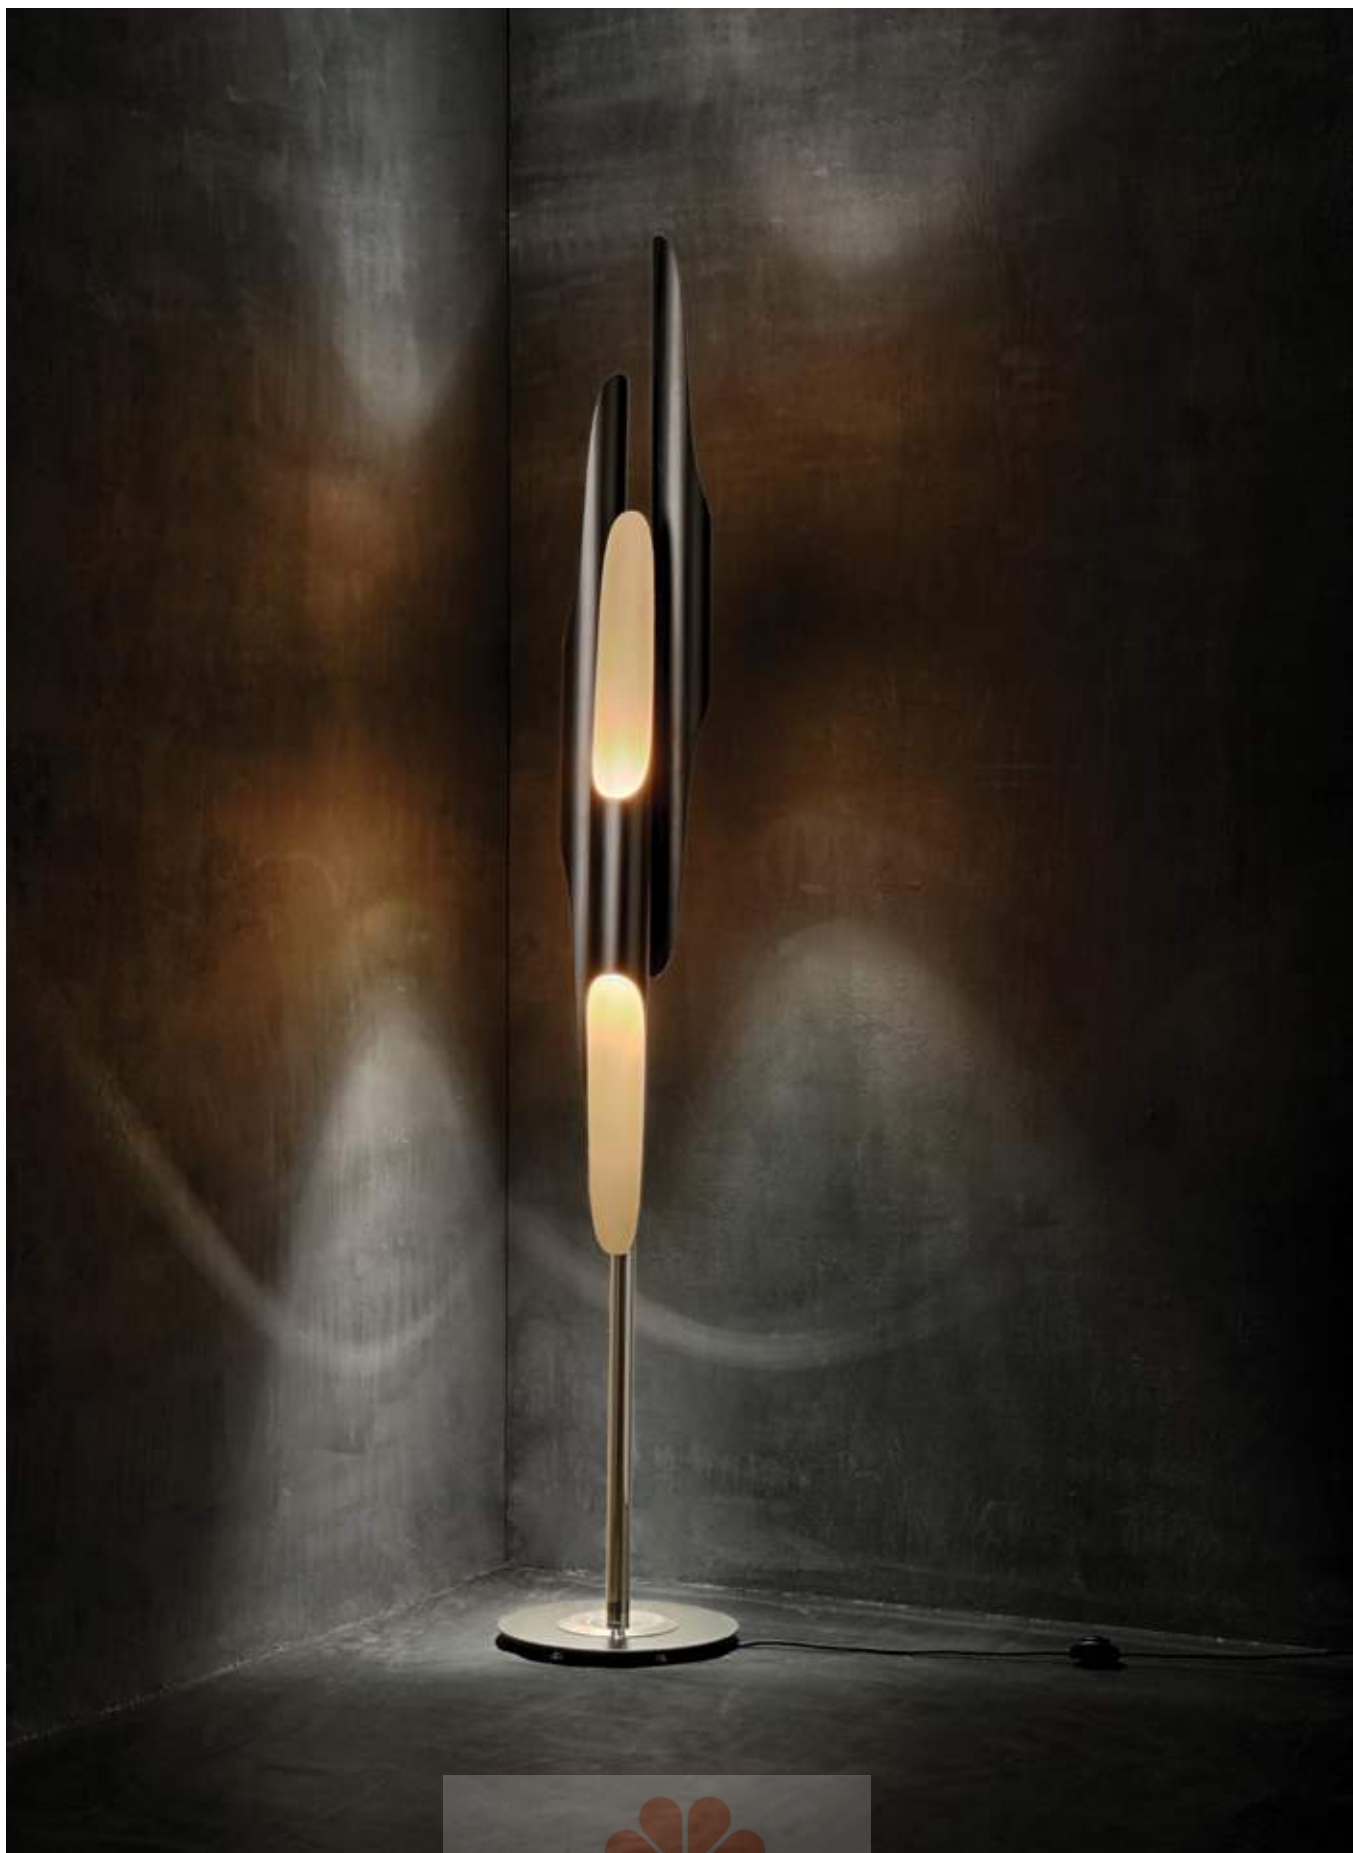

MATERIALS

BODY: Brass and Aluminum

SHADE: Steel

WEIGHT

Approx.: 15 kg | 33 lbs

BULBS (40 w)

6 x Gu10 Bulbs (included)

(bulbs not included for North America)

DIMENSIONS

HEIGHT: 68.9" | 175 cm

DIAM.: 11.8" | 30 cm

DIANA

FLOOR LAMP

Meet Diana floor lamp, the tallest floor lamp of Heritage collection. Diana is an industrial floor lamp with a mid-century modern design, perfect for big industrial lofts and artistic studios. Built out of steel with a nickel plated finish, this floor light has a giant lamp shade that features a glossy red lacquer on the outside and a matte white interior finishing. However, the colorful aluminum lamp shade can be customized with any RAL color and will point light in every direction you need it, since it has a flexible lamp shade. This floor light is perfect for lighting while reading or working or even for ambient lighting. Going as high as 90.5 inches with a switch on the top, Diana XL floor lamp will turn any room into a giant colorful inviting space. Could it be more unique than this?

With a short silhouette and a single swing, Duke floor lamp is a retro-styled accessory for every single mid-century modern interior design. Each cone lamp shade is conducted by a brass arm and its counter-weight.