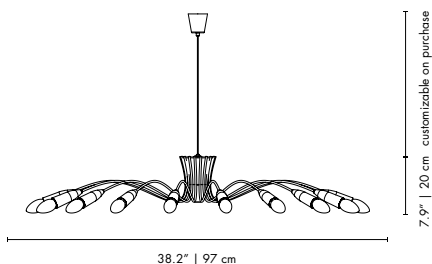

NEIL | SUSPENSION

MATERIALS
BODY: Brass
SHADE: Steel

WEIGHT
Approx. 15 kg | 33 lbs

BULBS (40W)
8 x E27 Bulbs (included) (E26 for USA not included)

DIMENSIONS
DIAM.: 47.3" | 120 cm
HEIGHT: 23.6" | 60 cm
POLE HEIGHT: 7.9" - 23.6" | 20 - 60 cm (adjustable)
(customizable on purchase)

PACKAGE
(Cardboard Box)
140 x 140 x 40 cm
0.78 m³ / 29 kg

NORAH | SUSPENSION

MATERIALS
BODY: Brass
BULB HOLDER: Aluminum

WEIGHT
Approx.: 5.8 kg | 12.8 lbs

BULBS (40W)
17 x E14 Bulbs (included) (E12 for USA not included)

DIMENSIONS
HEIGHT: 7.9" | 20 cm
DIAM.: 38.2" | 97 cm
POLE HEIGHT: 27.5" | 70 cm
(customizable on purchase)

PACKAGE
(Cardboard Box)
110 x 110 x 40 cm
0.484 m³ / 20 kg