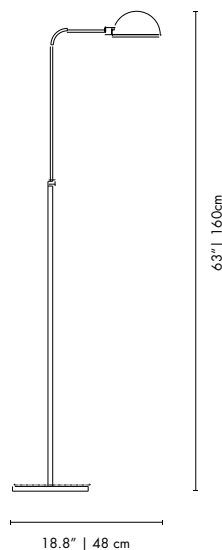

PACKAGE

(Cardboard Box)

WIDTH: 17.7" | 45 cm
HEIGHT: 66.9" | 170 cm
DEPTH: 17.7" | 45 cm
0.3442 m³ / 12.7 kg