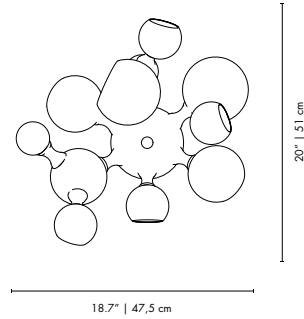

ATOMIC | WALL

MATERIALS

BODY: Brass and Steel
SHADE: Steel

WEIGHT

Approx.: 4.3 kg | 9.5 lbs

BULBS (40W)

7 x G9 Bulbs (included) (bulbs not included for North America)

DIMENSIONS

HEIGHT: 20" | 51 cm
WIDTH: 18.7" | 47.5 cm
DEPTH: 12.6" | 32 cm

PACKAGE

(Cardboard Box)
HEIGHT: 24.4" | 62 cm
WIDTH: 24.4" | 62 cm
DEPTH: 17.7" | 45 cm
0.173 m³ / 12 kg

Black Glossy & Copper Plated   Glossy Black & Nickel   White Glossy & Copper   White Glossy & Gold   White Glossy & Nickel

BASIE | WALL

MATERIALS

BODY: Brass
SHADE: Aluminum

WEIGHT

Approx.: 8 kg | 17.6 lbs

BULBS (40W)

3 x G9 Bulbs (included) (bulbs not included for North America)

DIMENSIONS

HEIGHT: 18.1" | 46 cm
WIDTH: 12.2" | 31 cm
DEPTH: 16.1" | 41 cm