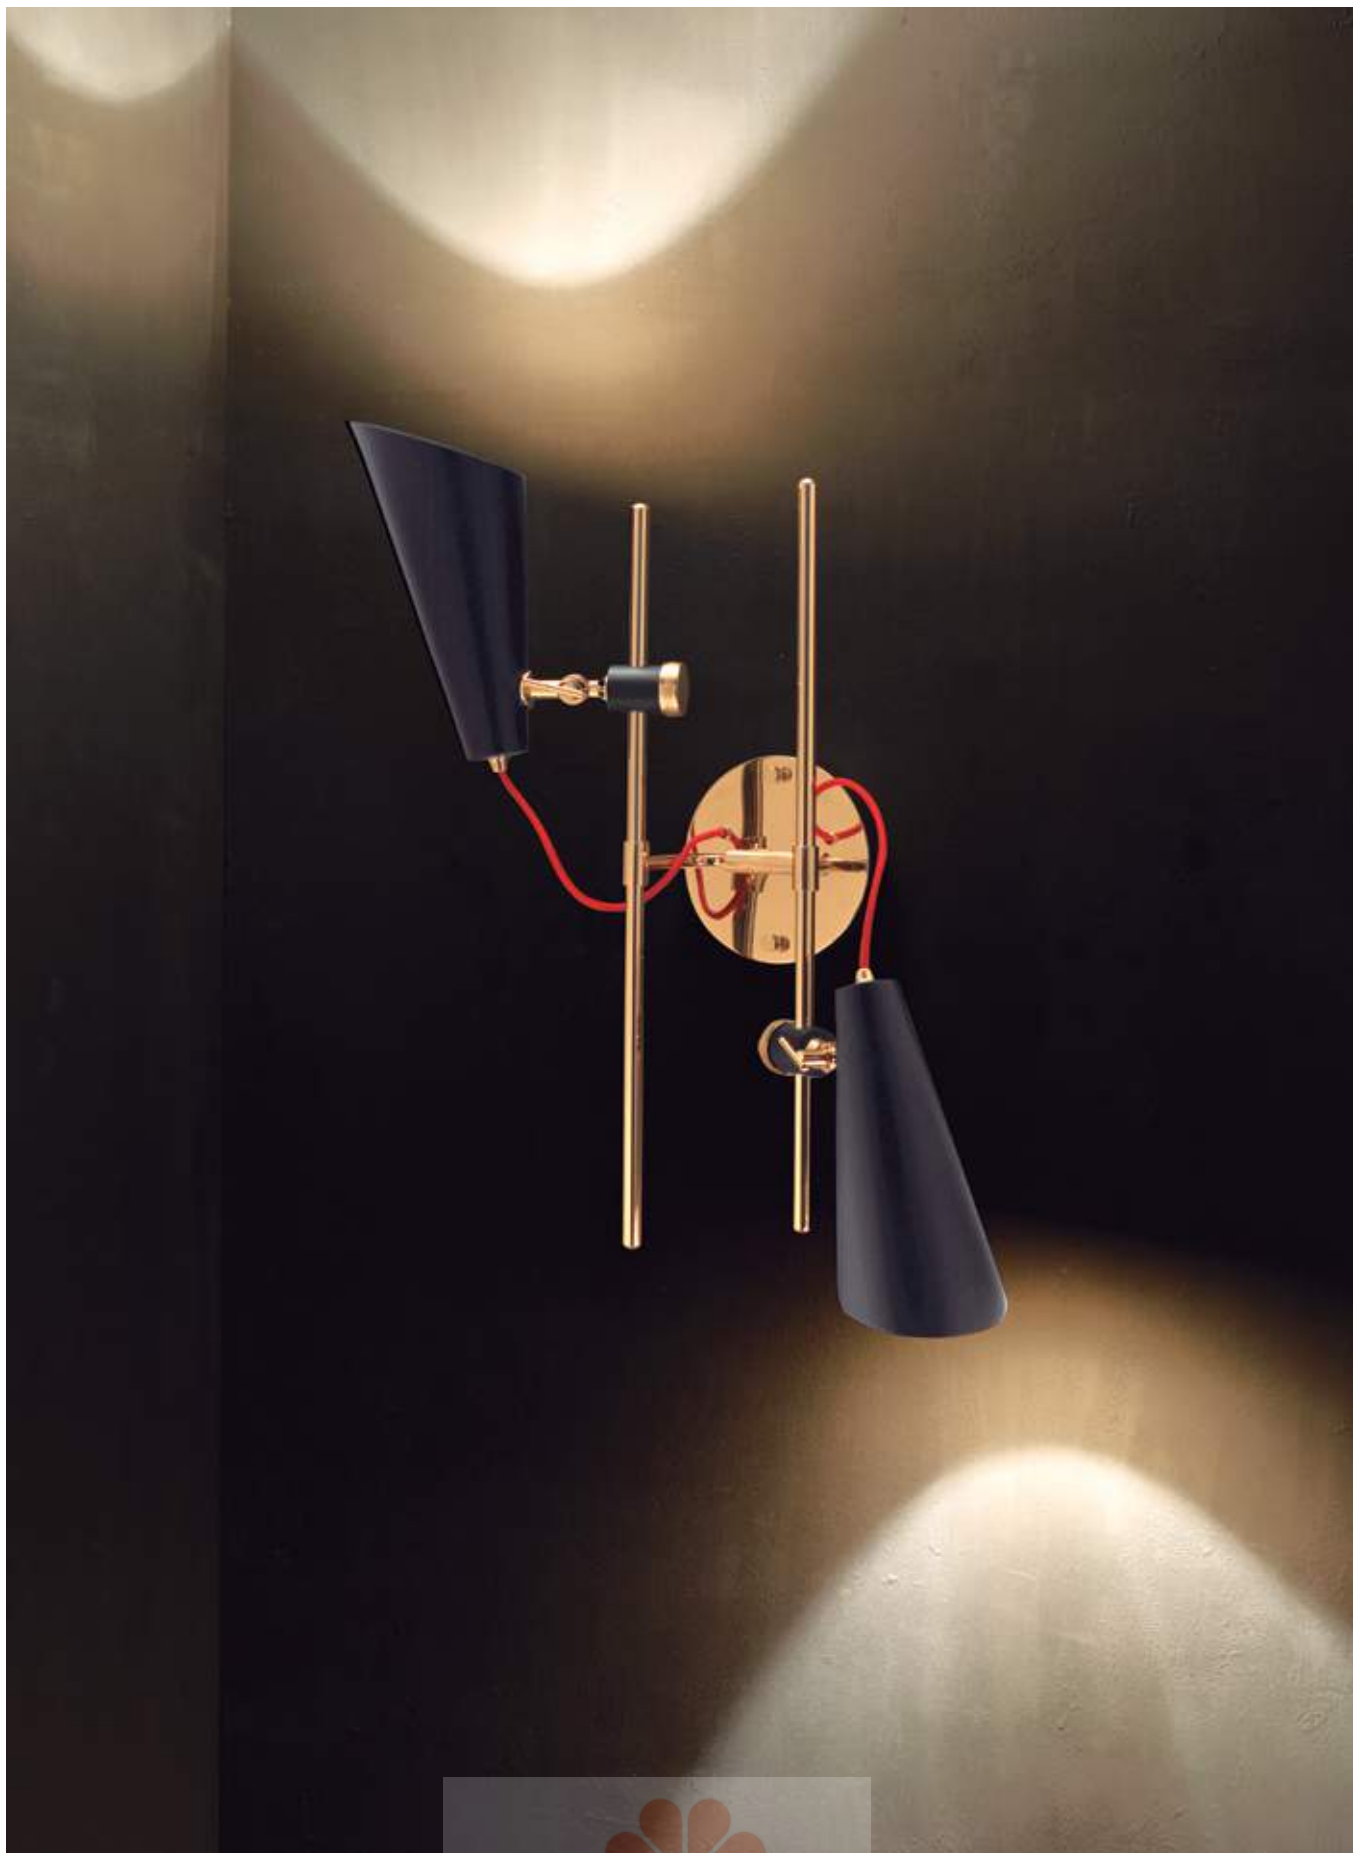

WIDTH: 7.1" | 18 cm

DEPTH: 7.1" | 18 cm

EVANS

WALL LAMP

Evans is a contemporary wall light with a heavy mid-century modern influence, making it an exquisite lighting design. This modern wall sconce is designed and handmade in Portugal, ensuring a high level of craftsmanship and the best final product. Both the lamp mount and the body are handmade in brass with a gold-plated finish, while the lamp shades are made of aluminum, with a standard matte black finish. This black wall light features two movable diffusers, which can be adjusted both upwards and downwards for a more comfortable ambience. This versatility makes this indoor wall lamp the perfect task light, but it does also look stunning as a bedroom wall sconce.

MATERIALS

BODY: Brass
SHADE: Aluminum
WIRE: Textile

WEIGHT

Approx.: 5 kg | 11 lbs

BULBS (40 w)

2 x E27 Bulbs (included)
(bulbs not included for North America)

DIMENSIONS

HEIGHT: 25.5" | 65 cm
WIDTH: 13.7" | 35 cm
DEPTH: 11.8" | 30 cm

GALLIANO

WALL LAMP

Meet Galliano, a special modern wall lamp with a minimalist style that allows you to fit in every room of your home, regardless the style of your interior design. It's not coincidence that this black floor lamp is one of DelightFULL's top best sellers. Made of iron with a matte black exterior and a gold powder paint interior finishing, Galliano produces a unique lighting effect when you see light being casted through its pipes. You can have its finishes customized as well as the number of its tubes that can go up to 3. Ideal as a decorative bathroom wall lighting or as an entrance lighting, Galliano wall lamp will certainly elevate the decoration of your space.