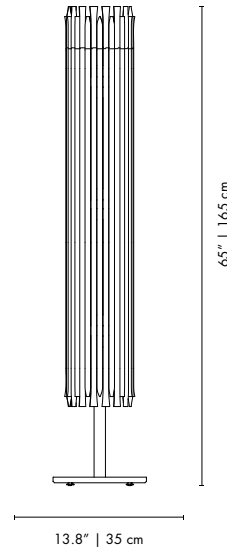

MATHENY | FLOOR

MATERIALS
BODY: Brass

WEIGHT
Approx.: 40 kg | 88 lbs

BULBS (40W)
9 x E27 Bulb (included) (bulbs not included for North America)

DIMENSIONS
HEIGHT: 65" | 165 cm
DIAM: 13.8" | 35 cm

PACKAGE
(Cardboard Box)
WIDTH: 18.11" | 46cm
HEIGHT: 71.5" | 182 cm
DEPTH: 18.11 | 46 cm
0.385 m³ / 45 Kg