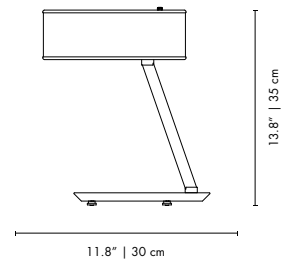

Black & Copper   Black & Gold   White Matte & Copper   White Matte & Gold   White Matte & Nickel