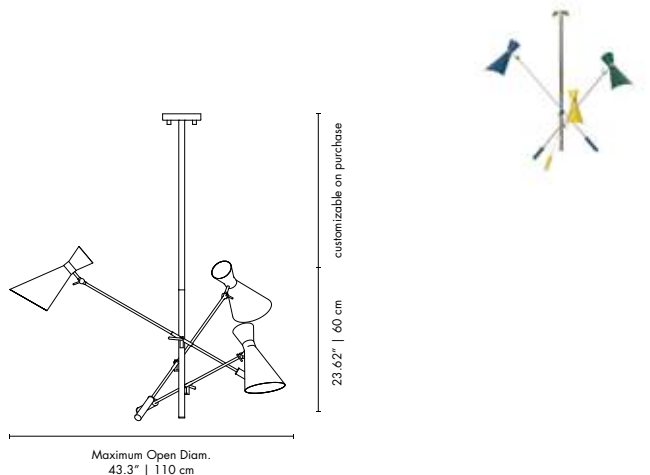

STANLEY | SUSPENSION

MATERIALS
BODY: Brass
SHADE: Aluminum
COUNTER WEIGHT: Steel

WEIGHT
Approx. 15 kg | 33 lbs

BULBS (40W)
3 x E27 Bulbs (included) (bulbs not included for North America)

DIMENSIONS
TOTAL CENTRAL ROD HEIGHT
(from the bottom to the connection with adjustable point): 23.62" | 60 cm
ADJUSTABLE POLE HEIGHT: (customizable on purchase)
Maximum Open DIAM: 43.3" | 110 cm

PACKAGE
(Cardboard Box)
HEIGHT: 51.18" | 130cm
WIDTH: 39.37" | 100 cm
DEPTH: 25.59" | 65cm
0.845 m³ / 26.3