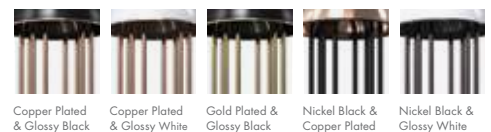

TURNER | WALL

MATERIALS
BODY: Brass
SHADE: Aluminum

WEIGHT
Approx.: 5.7 kg | 12.6 lbs

BULBS (40W)
1 x E27 Bulb (included) (bulbs not included for North America)

DIMENSIONS
HEIGHT: 37.4" | 95 cm
WIDTH: 11.8" | 30 cm
DEPTH: 12.6" | 32 cm

PACKAGE
(Cardboard Box)
HEIGHT: 17.7" | 45 cm
WIDTH: 40.6" | 103 cm
DEPTH: 17.7" | 45 cm
0.209 m³ / 5.6Kg