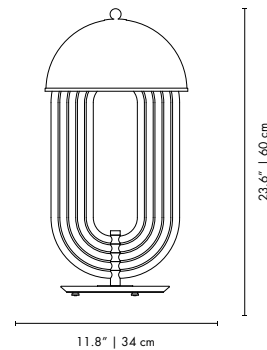

MILES | TABLE

MATERIALS
BODY: Brass
SHADE: Aluminum

WEIGHT
Approx.: 4 kg | 8.8 lbs

BULBS (40W)
3 x E27 Bulbs (included)
(bulbs not included for North America)

DIMENSIONS
HEIGHT: 18.1" | 46 cm
DIAM.: 13.4" | 34 cm

PACKAGE
(Cardboard Box)
HEIGHT: 29.53" | 75cm
WIDTH: 15.75" | 40 cm
DEPTH: 15.75" | 40cm
0.225 m³ / 10.5 kg

TURNER | TABLE

MATERIALS
BODY: Brass
SHADE: Aluminum

WEIGHT
Approx.: 7.5 kg | 16.5 lbs

BULBS (40W)
3 x G9 Bulbs (included) (bulbs not included for North America)

DIMENSIONS
HEIGHT: 23.6" | 60 cm
DIAM.: 11.8" | 34 cm

PACKAGE
(Cardboard Box)
HEIGHT: 28.35" | 72cm
WIDTH: 17.72" | 45 cm
DEPTH: 17.72" | 45cm
0.146 m³ / 12.8 kg