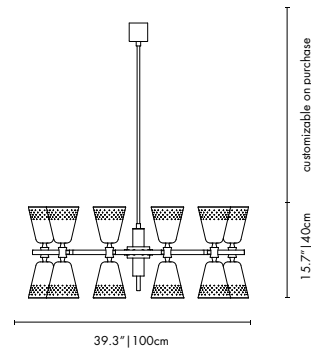

CHARLES | SUSPENSION

MATERIALS
BODY: Brass
SHADE: Brass

WEIGHT
Approx.: 18 kg | 39.6 lbs

BULBS (40W)
20 x E27 Bulbs (included) (bulbs not included for North America)

DIMENSIONS
BODY HEIGHT: 15.7" | 40 cm
DIAM: 39.3" | 100 cm
STANDARD POLE HEIGHT: 35.4" | 90 cm (customizable on purchase)

PACKAGE
(Cardboard Box)
HEIGHT: 19.69" | 50cm
WIDTH: 47.24" | 120 cm
DEPTH: 47.24" | 120 cm
0.79m³ / 38kg