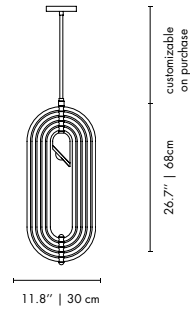

DIMENSIONS
HEIGHT (Body): 26.7" | 68 cm
WIDTH: 11.8" | 30 cm
LENGTH: 11.8" | 30 cm
CORD HEIGHT: Adjustable

PACKAGE
(Cardboard Box)
HEIGHT: 32.68" | 83cm
WIDTH: 12.99" | 33 cm
DEPTH: 12.99" | 33cm
0.090 m³ / 5.6