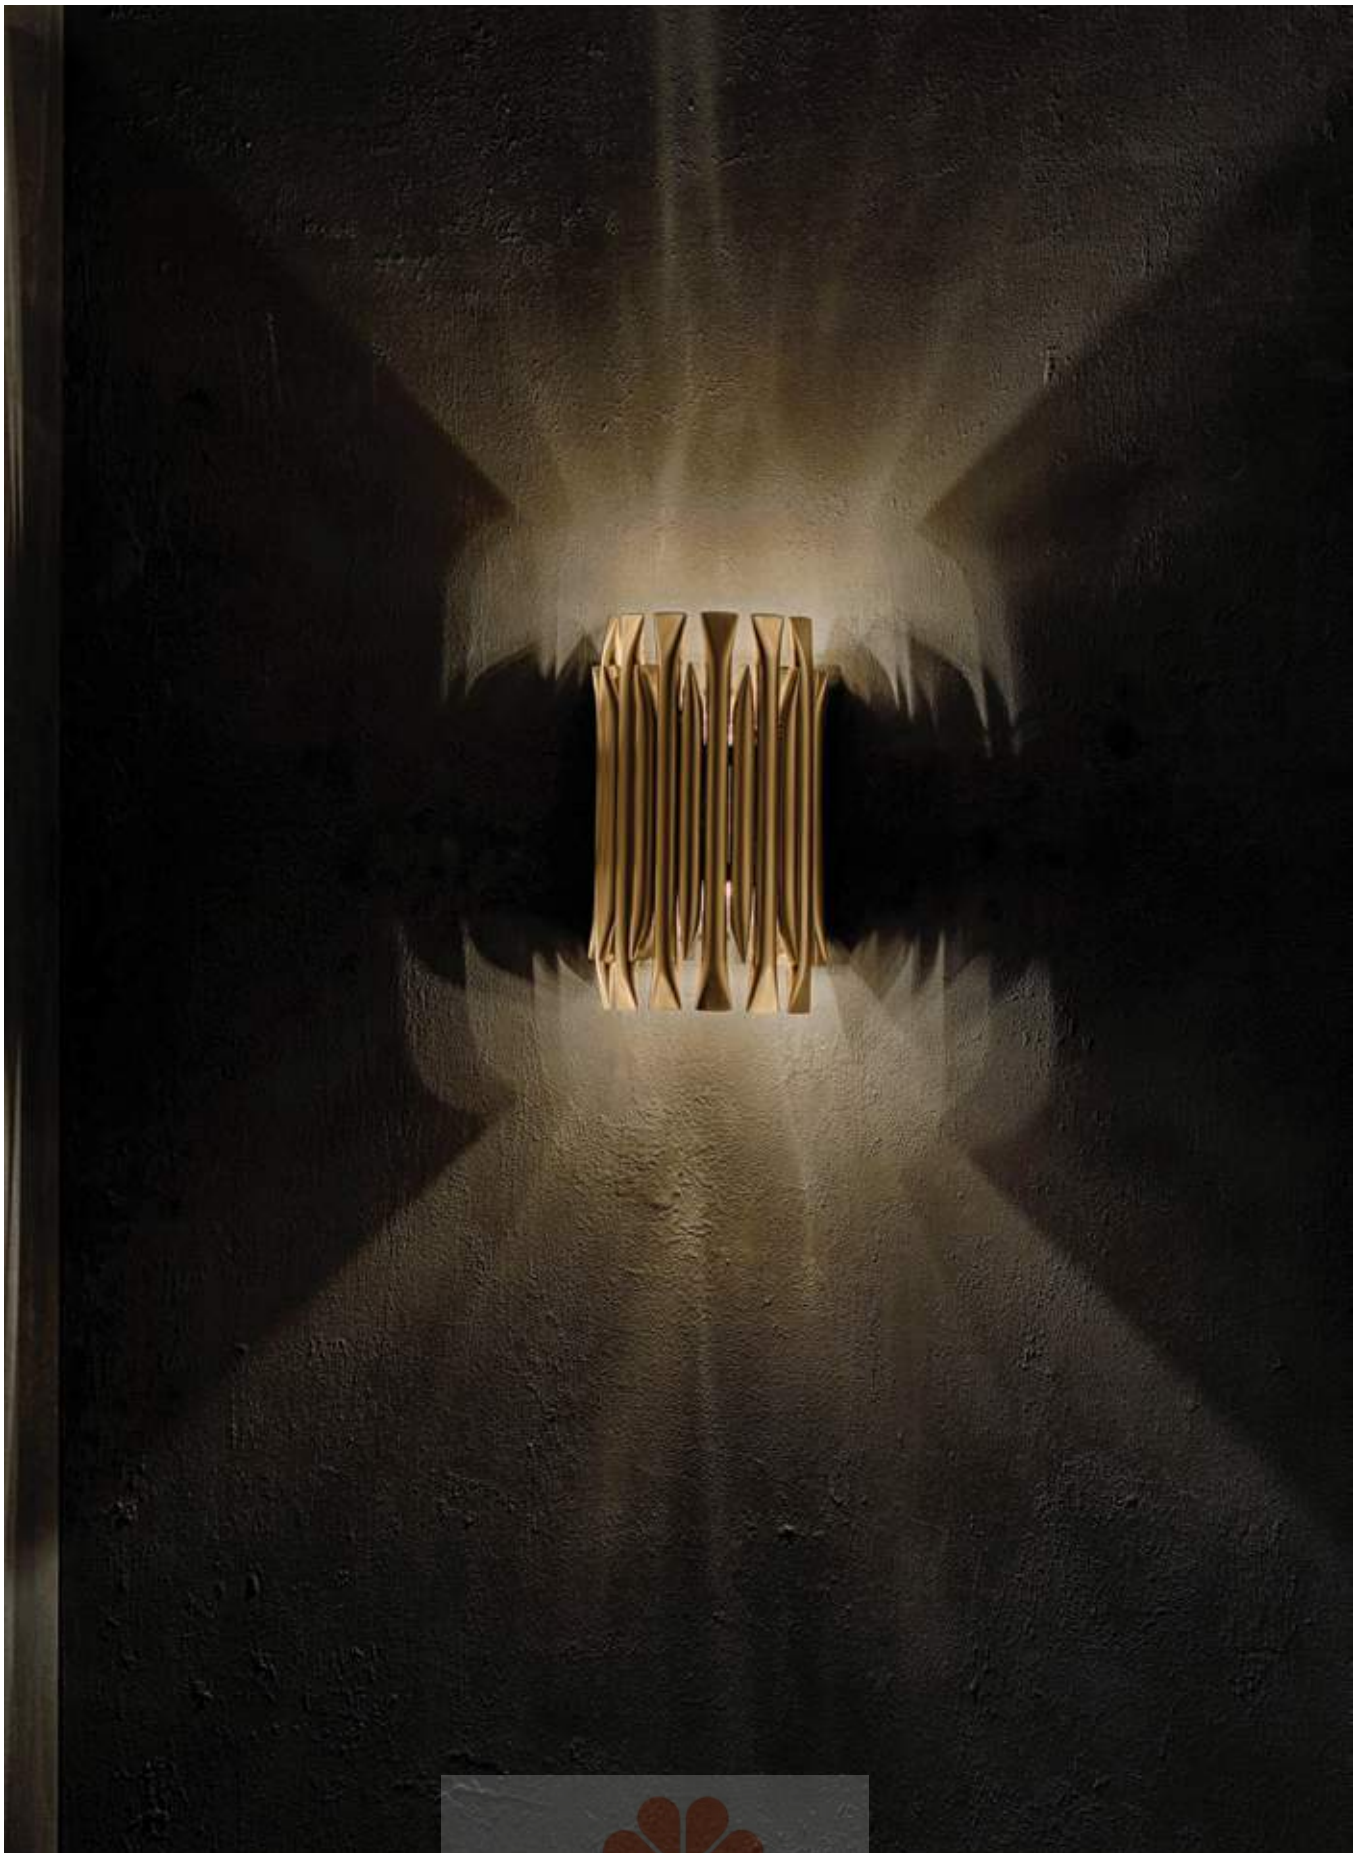

WIDTH: 7.1" | 18 cm

DEPTH: 4.7" | 12 cm

MILES

WALL LAMP

Miles wall lamp was inspired in one of the most influential and acclaimed figures in the history of jazz and 20th century music: Miles Davis. This modern wall light has the purpose to represent the impressive charisma of this outstanding jazz singer, in its innovative and sophisticated lighting features. Miles black wall sconce features a structure made in brass and the lamp shade in aluminum. The retro style brasswind arm is articulated to bring the light to where it's needed and boasts a matte black and gold plated finish. The drum lamp shade is finished in matte black and has gold powder paint interior finishing that makes this lamp sturdy. With a classy, intriguing contemporary silhouette, Miles mid-century modern wall sconce is the perfect bedroom wall light, since it will suit exquisitely in your interior design as your bedside reading lamp.