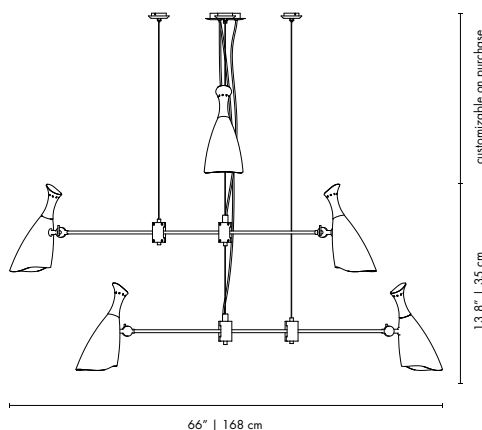

DUKE 12 | SUSPENSION

WEIGHT
Approx.: 30 kg | 26.4 lbs

BULBS (40W)
36 x G9 Bulbs (included) (bulbs not included for North America)

DIMENSIONS
BODY HEIGHT: 13.8" | 35 cm
DIAM.: 66" | 168 cm
POLE HEIGHT: 39.4" | 100 cm (adjustable)
(customizable on purchase)

PACKAGE
(Cardboard Box)
HEIGHT: 21.65" | 55cm
WIDTH: 68.9" | 175 cm
DEPTH: 68.9" | 175cm
1.684 m³ / 45 kg