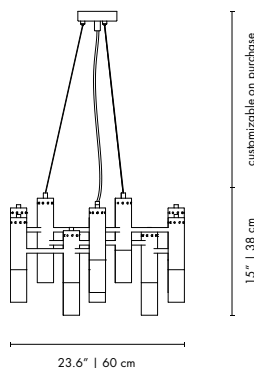

BULBS (40W)
13 x G9 Bulbs (included) (bulbs not included for North America)

DIMENSIONS
BODY HEIGHT: 15" | 38 cm
DIAM.: 23.6" | 60 cm
CORD HEIGHT: 39.4" | 100 cm(adjustable)
(customizable on purchase)

PACKAGE
(Cardboard Box)
HEIGHT: 18.11" | 46cm
WIDTH: 29.53" | 75 cm
DEPTH: 29.53" | 75cm
0.2587 m³ / 17 kg