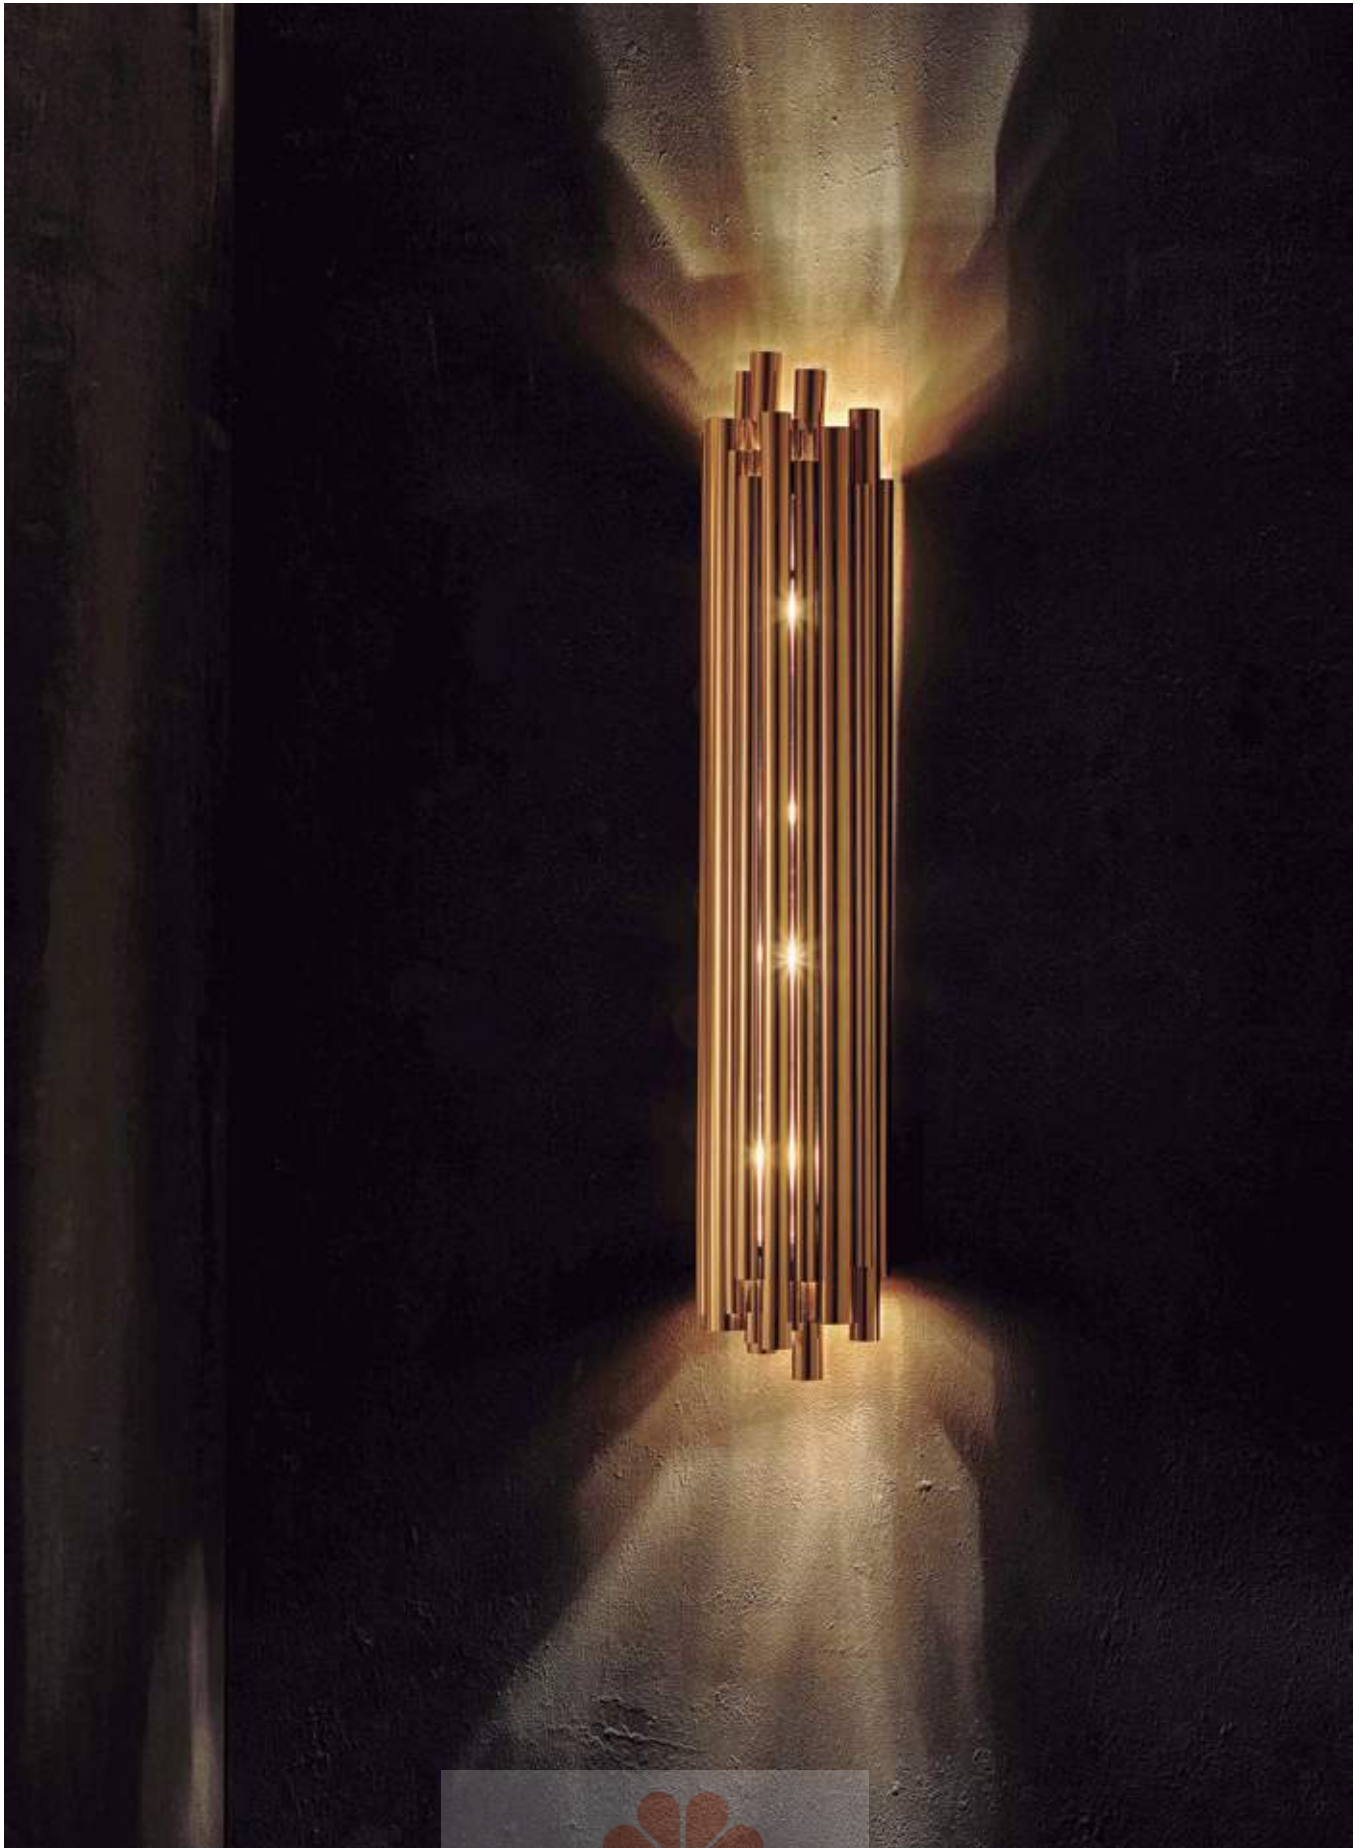

CHARLES

WALL LAMP

Charles is a modern vanity light designed by DelightFULL and inspired by the mid-century lighting classics. A simple lighting design, Charles is handmade in brass and aluminum by some of the finest artisans in Portugal. The mount is made of brass, with a nickel plated finish, while the shades have minimalist perforation details and also feature a nickel plated and a matte white finish. It is a mid-century wall sconce that creates a stunning visual effect, having the possibility of being used with one or two diffusers. The perfect wall lamp shade for a Scandinavian style bedroom, or a contemporary bathroom.