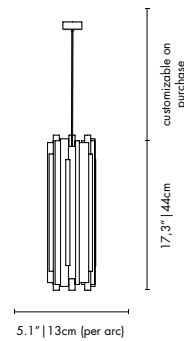

BRUBECK | PENDANT

MATERIALS
BODY: Brass

WEIGHT
Approx.: 4.5 kg | 9.9 lbs

BULBS (40W)
6 x G9 Bulbs (included) (bulbs not included for North America)

DIMENSIONS
BODY HEIGHT: 17.3" | 44 cm
DIAM: 5.1" | 13 cm
CORD HEIGHT: 39.4" | 100 cm (customizable on purchase)

PACKAGE
(Cardboard Box)
HEIGHT: 23.62" | 60cm
WIDTH: 11.81" | 30 cm
DEPTH: 8.66" | 22 cm
0.04m³ / 6Kg