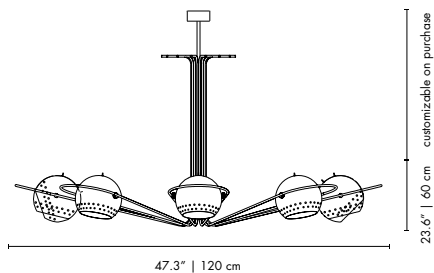

NEIL | SUSPENSION

MATERIALS
BODY: Brass
SHADE: Steel

WEIGHT
Approx. 15 kg | 33 lbs

BULBS (40W)
8 x E27 Bulbs (included) (E26 for USA not included)

DIMENSIONS
DIAM.: 47.3" | 120 cm
HEIGHT: 23.6" | 60 cm
POLE HEIGHT: 7.9" - 23.6" | 20 - 60 cm (adjustable)
(customizable on purchase)

PACKAGE
(Cardboard Box)
140 x 140 x 40 cm
0.78 m³ / 29 kg

NORAH | SUSPENSION

MATERIALS
BODY: Brass
BULB HOLDER: Aluminum

WEIGHT
Approx.: 5.8 kg | 12.8 lbs

BULBS (40W)
17 x E14 Bulbs (included) (E12 for USA not included)

DIMENSIONS
HEIGHT: 7.9" | 20 cm
DIAM.: 38.2" | 97 cm
POLE HEIGHT: 27.5" | 70 cm
(customizable on purchase)

PACKAGE
(Cardboard Box)
110 x 110 x 40 cm
0.484 m³ / 20 kg