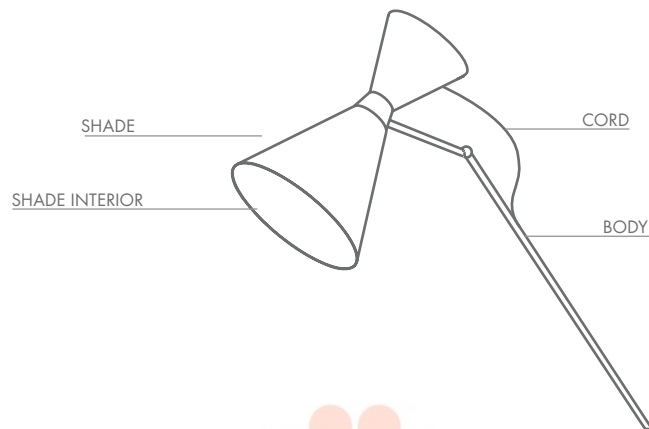

Copper Matte

Brushed Copper

CORDS

more cords available on extra charge

Bright Red - textile

Jet Black - textile

Jet Black - rubber

Antique White - textile