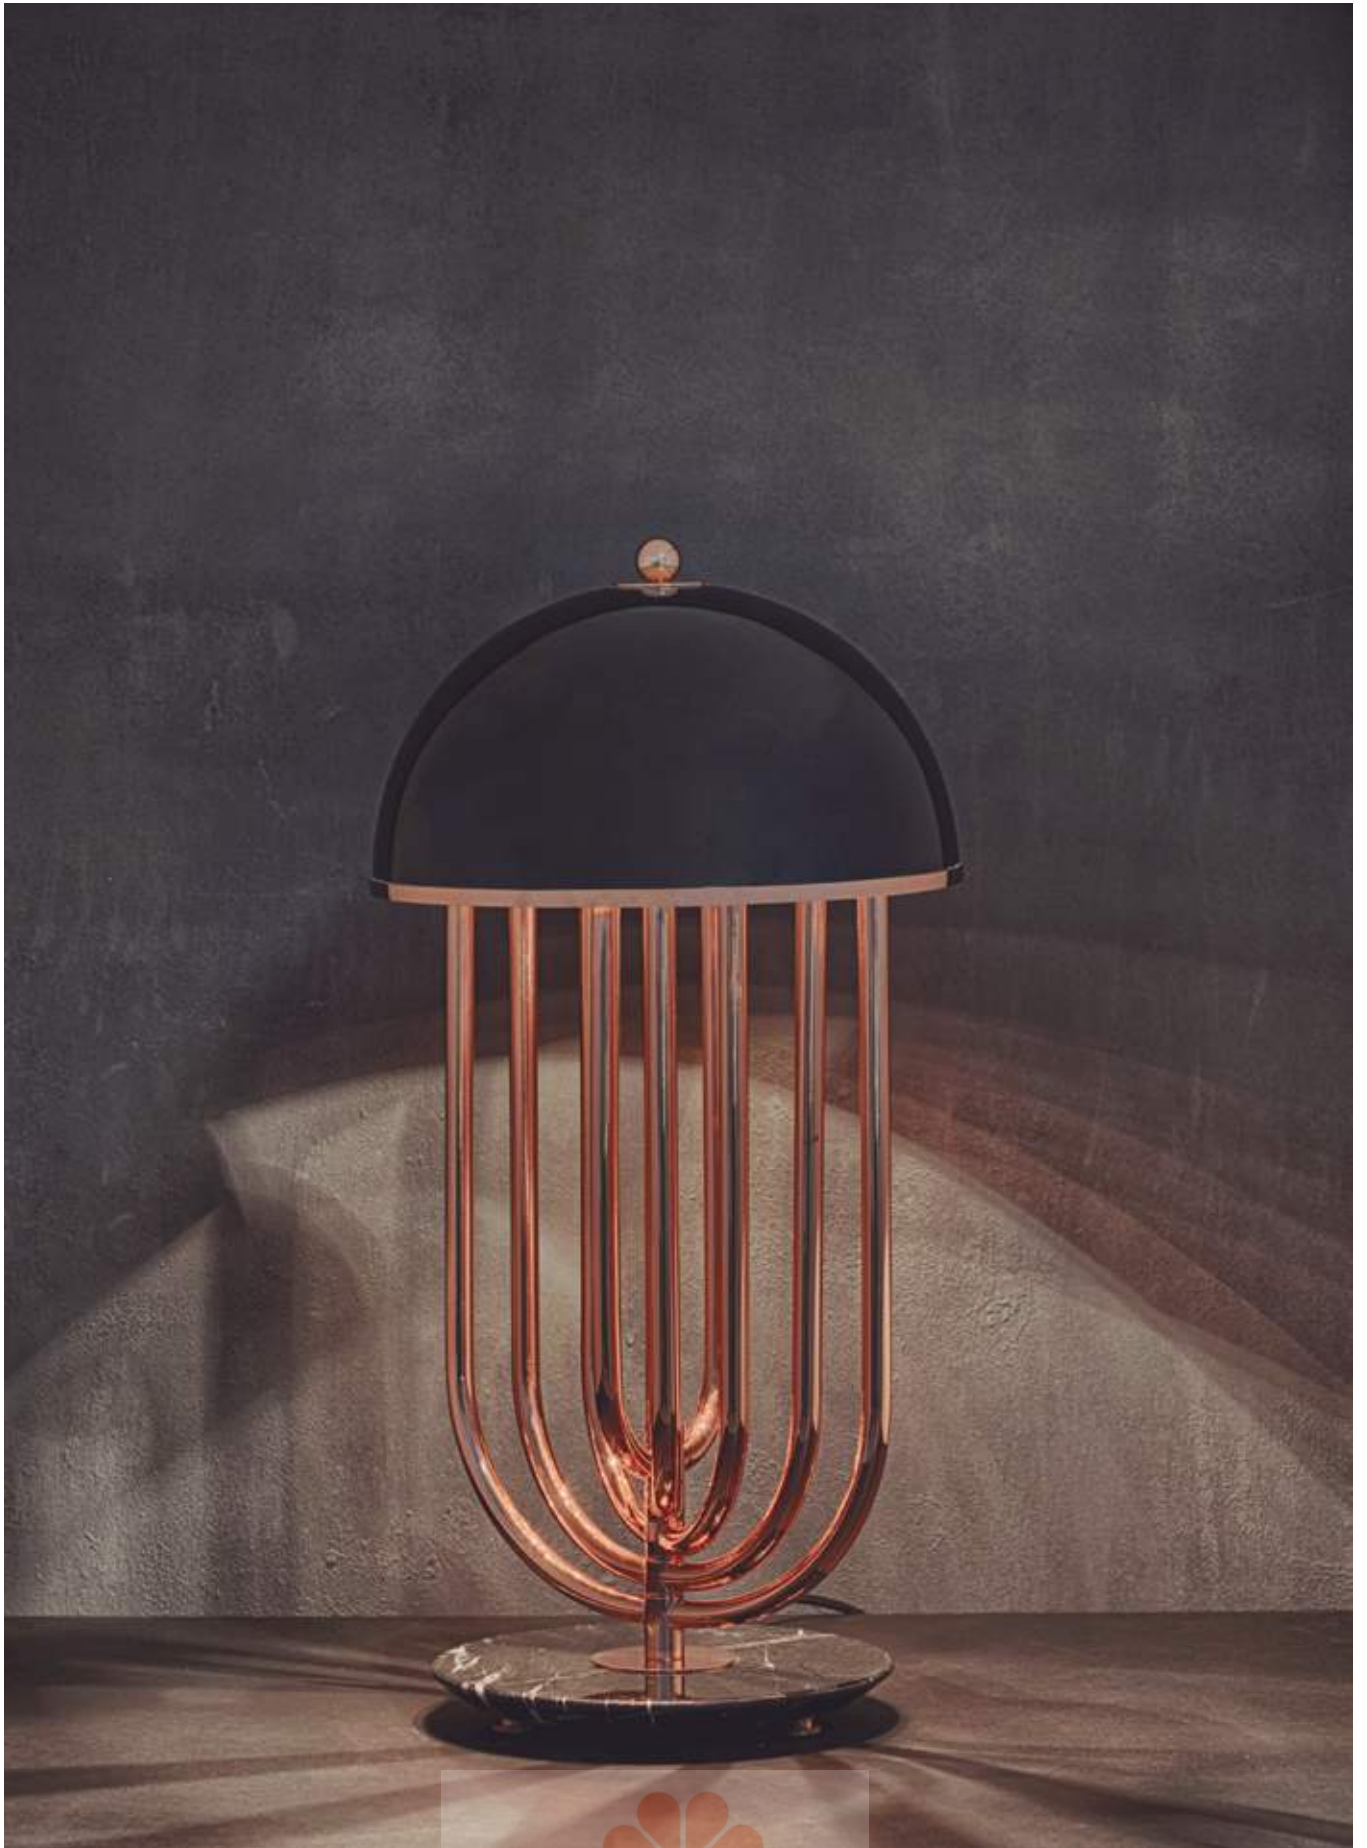

DIMENSIONS

HEIGHT: 18.1" | 46 cm

DIAM.: 13.4" | 34 cm

TURNER

TABLE LAMP

Turner art deco table lamp was inspired by the electrifying and memorable dance moves of the iconic pop singer. Tuner is a large table lamp handmade in brass and aluminum. The body has a gold plated finish, while the shade was lacquered a black matte on the outside and a gold powder paint on the inside, so as not to create an uncomfortable glaze for the user. Its five movable arcs can be rotated into the desired position, which gives this black table lamp a sense of fun, and allows you to create the best composition to fit your modern home decor. A versatile piece, that can be used in almost any room of your house, this brass desk lamp looks its best when placed in a modern home office or art deco inspired living room.

MATERIALS

BODY: Brass

SHADE: Aluminum

WEIGHT

Approx.: 7.5 kg | 16.5 lbs

BULBS (40 w)

3 x G9 Bulbs (included)

(bulbs not included for North America)

DIMENSIONS

HEIGHT: 23.6" | 60 cm

DIAM.: 11.8" | 34 cm

WALL

ATOMIC

WALL LAMP

Atomic wall light is a mid-century modern lighting design inspired by the atomic discoveries of the mid-20th century. With multiple round shades that resemble the molecular composition of the atom, this interior wall light can give a fun twist to a contemporary home decor. Its body is handmade in brass and steel, with both a glossy black and a gold-plated finish. The lamp shades feature a glossy black lacquer on the exterior, while gold powder paint is used for the interior shade. It is with a modern vibe that this indoor wall light creates a statement of mid-century modern design in a contemporary living room, displaying each detail as a faithful reproduction of the glamorous 1950s.