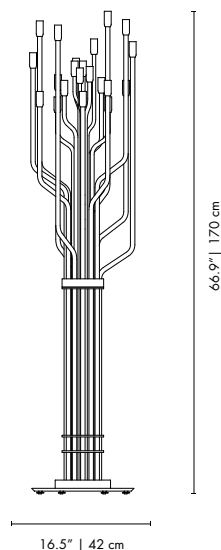

JANIS | FLOOR

MATERIALS
BODY: Brass

WEIGHT
Approx.: 25 kg | 55.1 lbs

BULBS (40W)
19 x G9 Bulbs (included) (bulbs not included for North America)

DIMENSIONS
HEIGHT: 66.9" | 170 cm
DIAM: 16.5" | 42 cm

PACKAGE
(Cardboard Box)
HEIGHT: 69.6" | 170 cm
WIDTH: 20.8" | 53cm
DEPTH: 20.8" | 53cm
0.497 m³ / 42kg