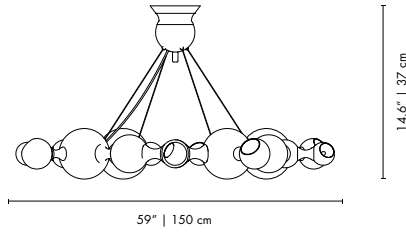

ATOMIC ROUND | SUSPENSION

MATERIALS

BODY: Brass and Steel
SHADES: Steel

WEIGHT

Approx: 25 kg | 55.1 lbs

BULBS (40W)

12 x G9 bulbs (included) (bulbs not included for North America)

DIMENSIONS

HEIGHT: 14.6" | 37 cm

DIAM: 59" | 150 cm

STANDARD CABLE HEIGHT 100cm: (customizable on purchase)

PACKAGE

(Cardboard Box)
45 x 135 x 135 cm
0.82 m³ / 36 kg

BASIE | SUSPENSION

MATERIALS

BODY: Brass
SHADES: Aluminum

WEIGHT

Approx: 20 kg | 44 lbs

BULBS

2 x G9 LED bulbs

3W / 3000K (included) (bulbs not included for North America)

DIMENSIONS

BODY HEIGHT: 13.4" | 34 cm

DIAM: 23.6" | 60 cm

STANDARD CABLE HEIGHT 100cm: (customizable on purchase)