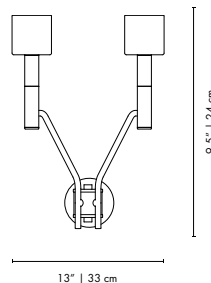

ELLA | WALL

MATERIALS
BODY: Brass
SHADE: Aluminum

WEIGHT
Approx.: 1.5 kg | 3.3 lbs

BULBS (40W)
2 x G9 Bulbs (included) (bulbs not included for North America)

DIMENSIONS
HEIGHT: 9.5" | 24 cm
WIDTH: 13" | 33 cm
DEPTH: 7.1" | 18 cm

PACKAGE
(Cardboard Box)
HEIGHT: 19.7" | 50 cm
WIDTH: 19.7" | 50 cm
DEPTH: 13.8" | 35 cm
0.088 m³ / 3.5 kg