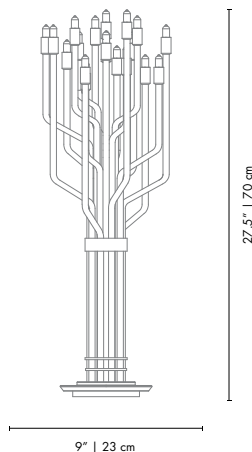

PACKAGE

(Cardboard Box)

HEIGHT: 32.68" | 83cm

WIDTH: 14.96" | 38 cm

DEPTH: 14.96" | 38m

0.1198 m³ / 14 Kg