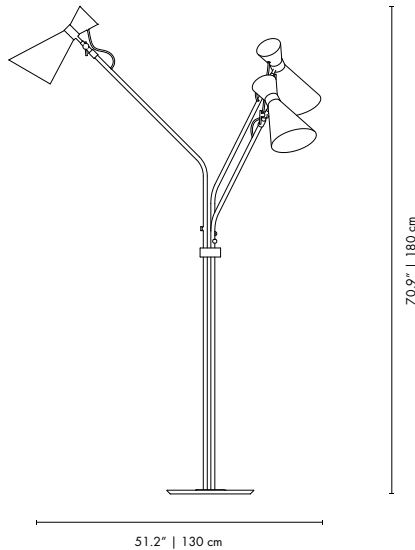

SCOFIELD | FLOOR

MATERIALS
BODY: Brass
SHADE: Aluminum and Brass
Wire: Textile

WEIGHT
Approx.: 12 kg | 26.5 lbs

BULBS (40W)
5 x Gu10 Bulbs (included) (bulbs not included for North America)

DIMENSIONS
HEIGHT: 71.6" | 182 cm
DIAM.: 14.1" | 36 cm

PACKAGE
(Cardboard Box)
HEIGHT: 62.20" | 190cm
WIDTH: 27.5" | 70cm
DEPTH: 23.6" | 60 cm
0.798 m³ / 24.4 kg

SIMONE | FLOOR

MATERIALS
BODY: Brass
SHADE: Aluminum
Wire: Textile

WEIGHT
Approx.: 15 kg | 33 lbs

BULBS (40W)
3 x E27 Bulbs (included) (bulbs not included for North America)

DIMENSIONS
HEIGHT: 70.9" | 180 cm
WIDTH: 51.2" | 130 cm
DEPTH: 39.4" | 100 cm

PACKAGE
(Cardboard Box)
WIDTH: 27.5" | 70cm
HEIGHT: 80.7" | 205cm
DEPTH: 22.8" | 58cm
0.8323 m³ / 30kg