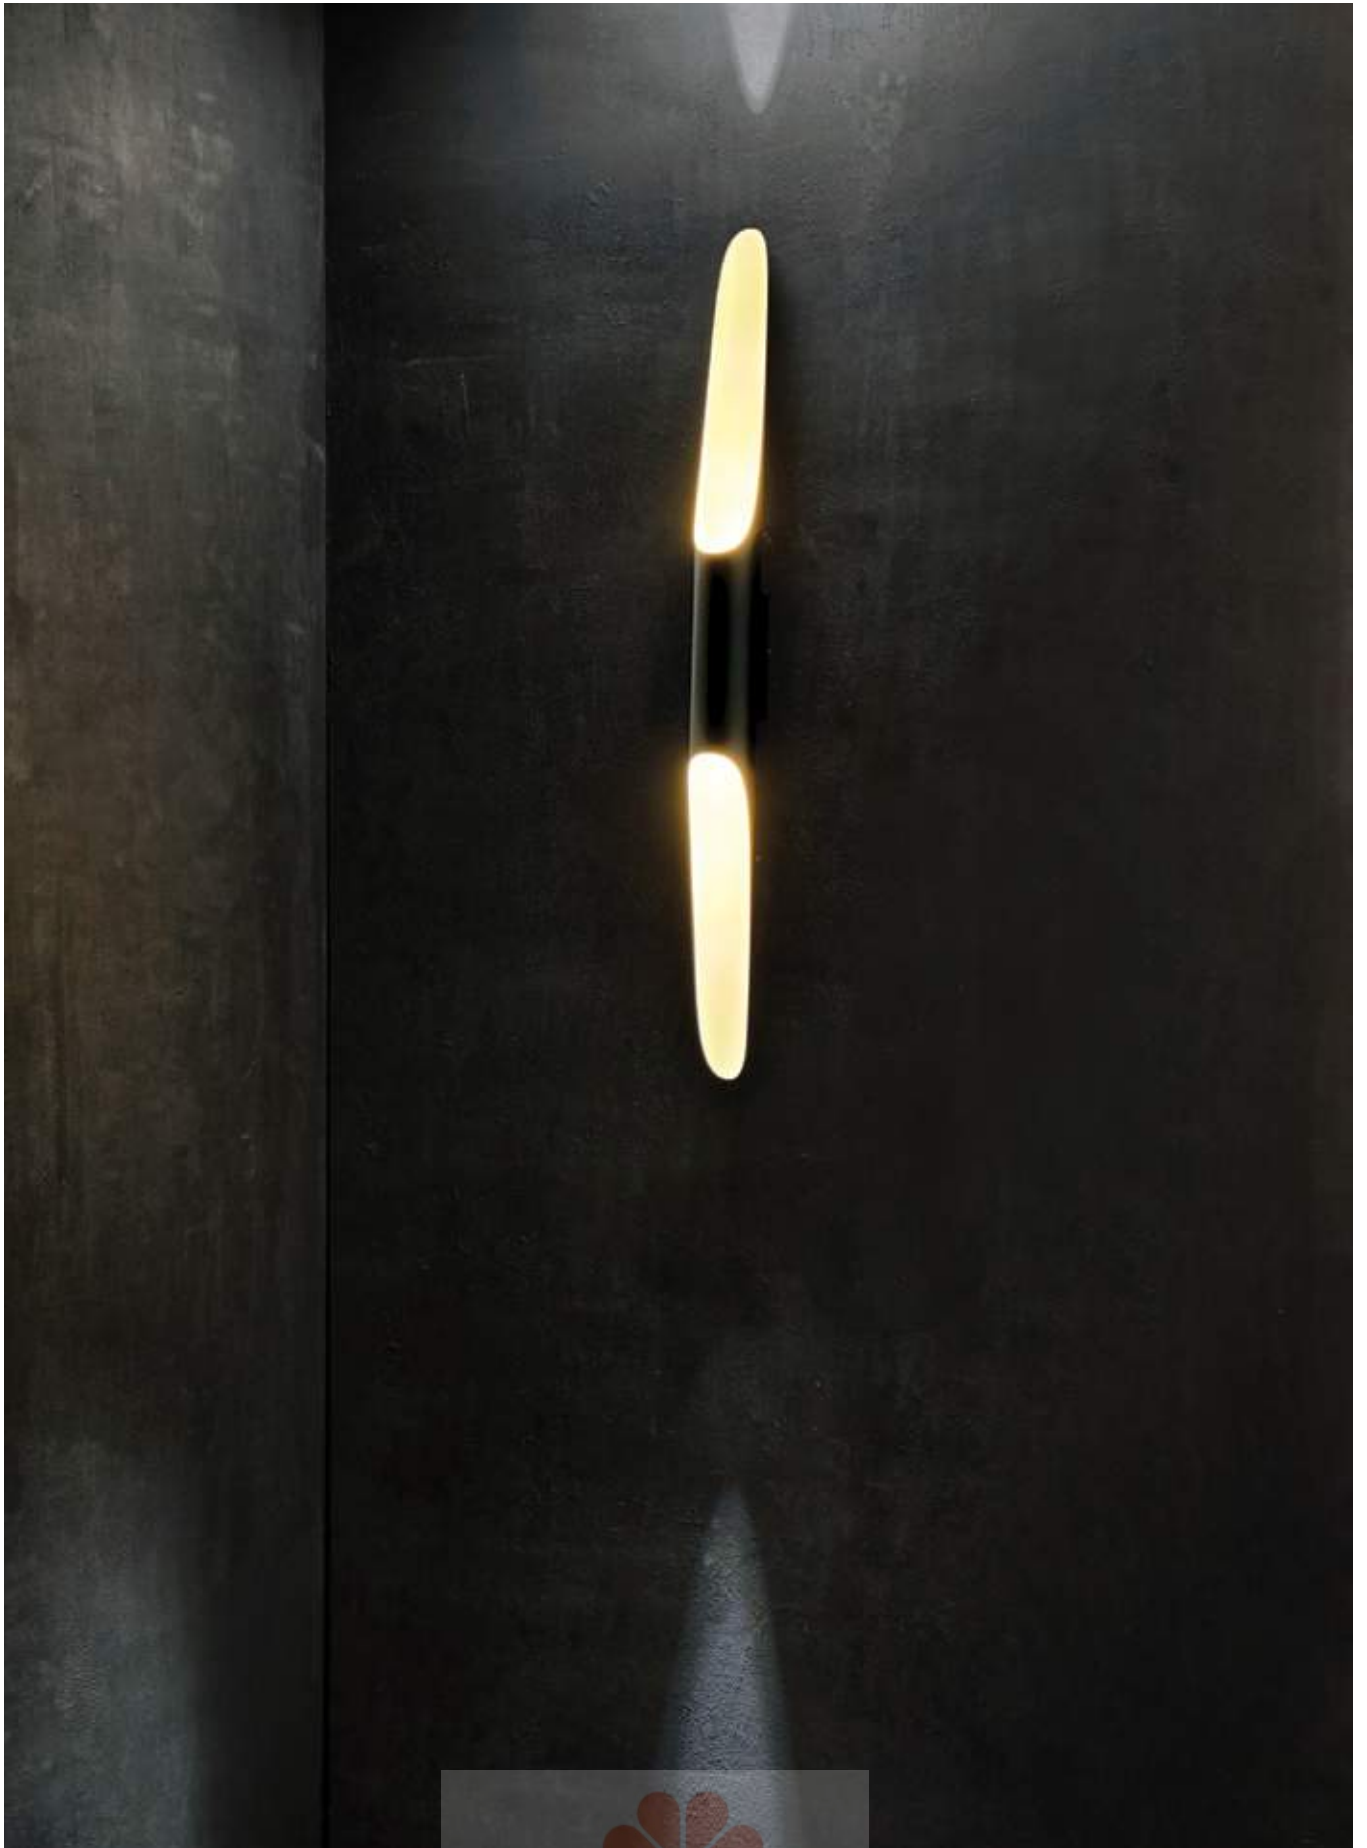

MATERIALS

BODY: Aluminum

WEIGHT

Approx.: 4 kg | 8.8 lbs

BULBS (40 w)

4 x GU10 Bulbs (included)
(bulbs not included for North America)

DIMENSIONS

HEIGHT: 45.3" | 113 cm

WIDTH: 6.3" | 16 cm

DEPTH: 3.9" | 10 cm

DIANA

WALL LAMP

Diana is a vintage industrial wall lamp, inspired by the classic designs of the mid-century modern age. A true industrial design icon, Diana has a mount and swing arm handmade in brass, with a lamp shade made in aluminum. The counterweight we find at the extremity is made out of steel for a more secure grip. There is also a switch at the top of the lamp shade, which makes it easy and comfortable to turn the lights on and off. While the mount and body boast a stunning nickel plated finish, the shade and counterweight are lacquered a glossy red, with the inside of the lamp being matte white for a smoother cast of light. Keep in mind that it can be customized using any RAL color of your choosing. It is the perfect industrial design lamp to put on display in a retro kitchen, or to use as a modern home office lighting fixture.