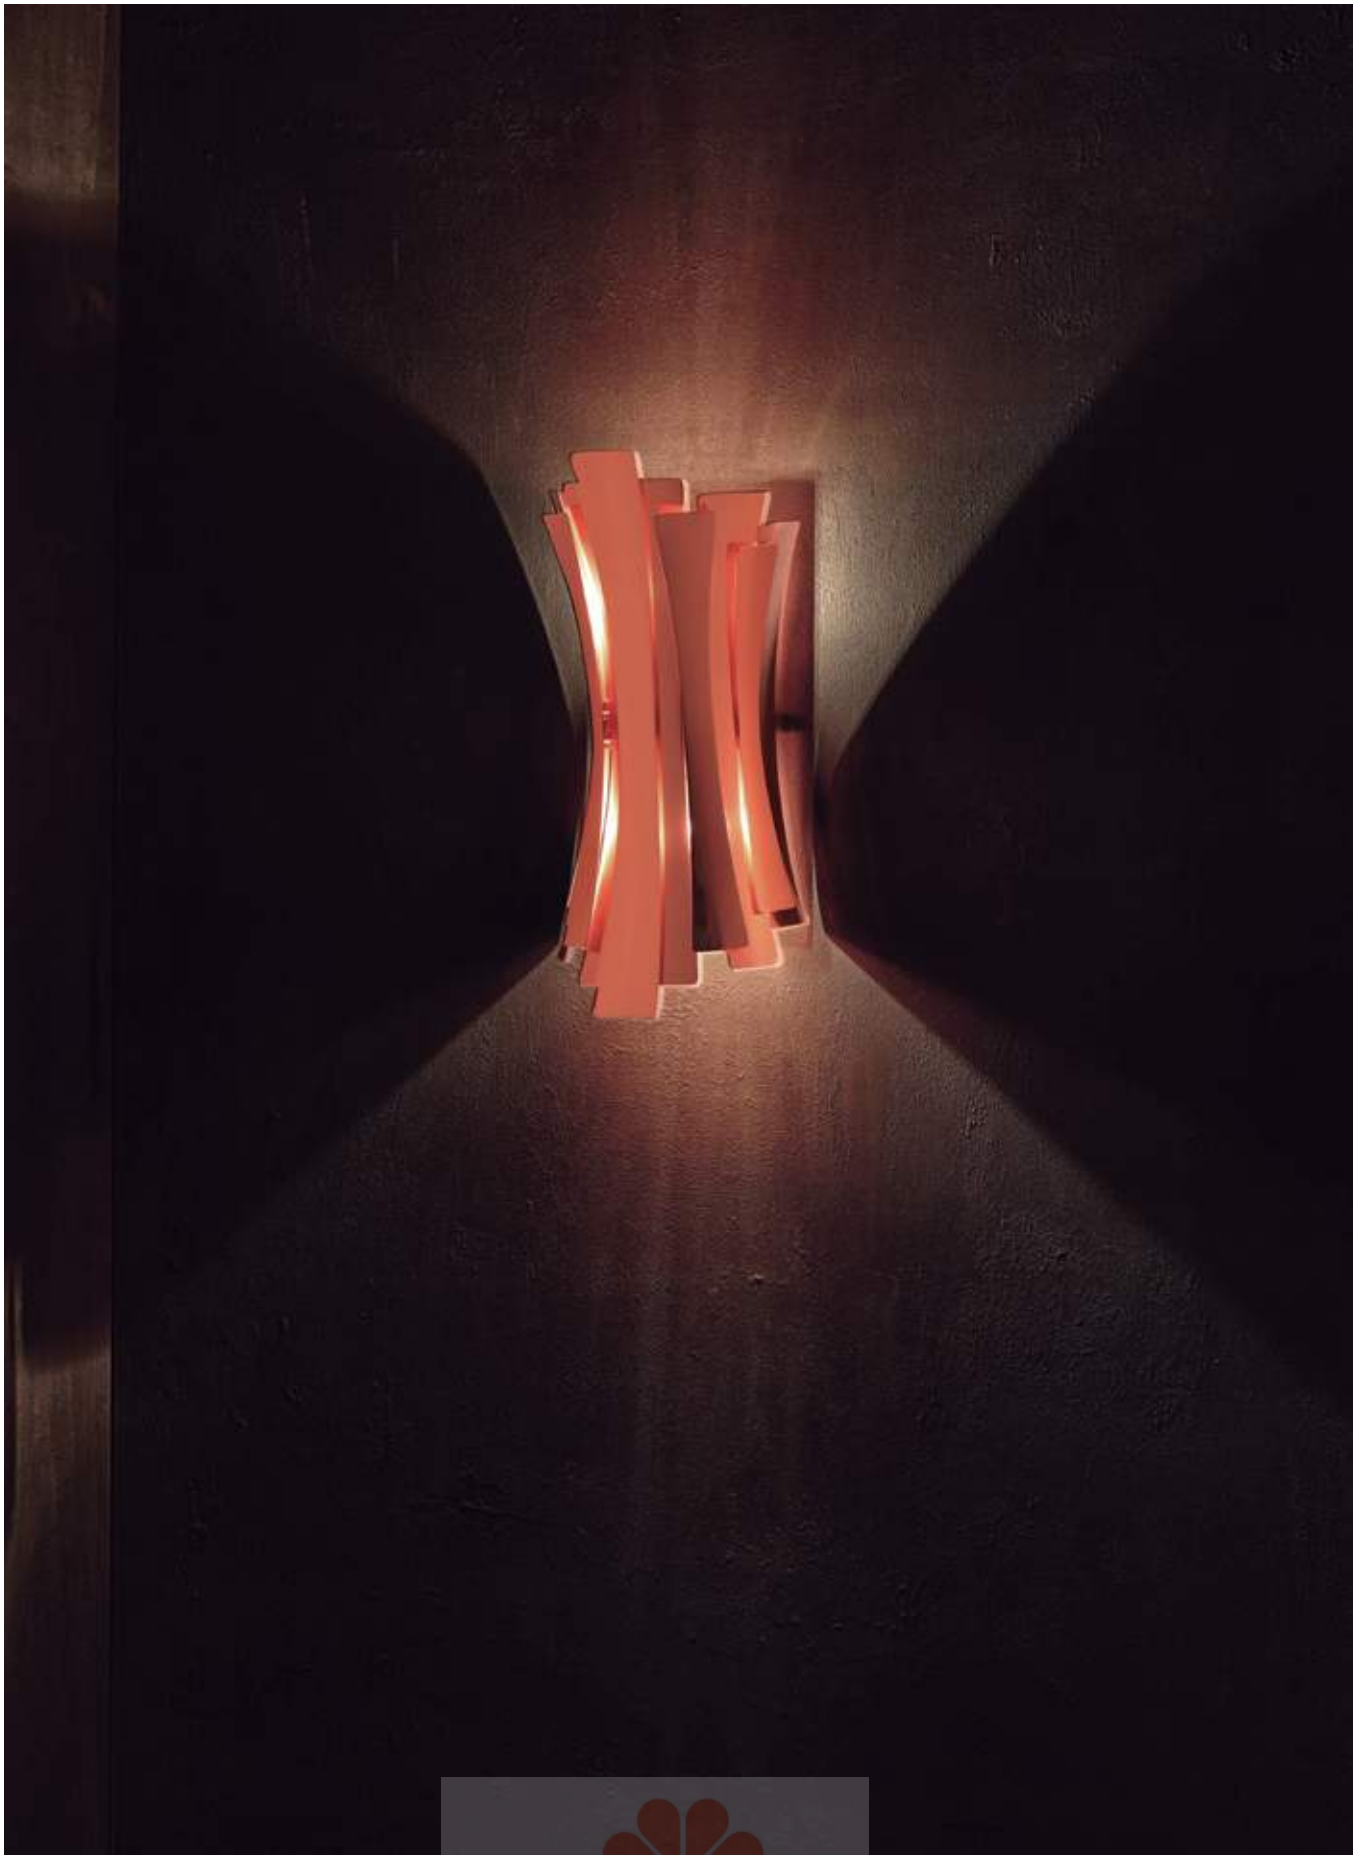

DIMENSIONS

HEIGHT: 9.5" | 24 cm

WIDTH: 13" | 33 cm

DEPTH: 7.1" | 18 cm

ETTA

WALL LAMP

Etta is one of DelightFULL's most feminine and luxurious wall lights. Inspired by the unforgettable jazz singer Etta Jones, this mid-century wall sconce can elevate any ordinary home decor to an oasis of sophistication and luxury. It is a handmade indoor wall light, with 12 brass leaves that are all shaped and assembled by hand, which convey a romantic vibe to any space. With a standard copper plated finish, Etta is a contemporary wall sconce with a trendy vibe. With almost 7 pounds and reaching 20 inches, this copper wall lamp is the perfect fit for either a classic or a trendy living room design, but it also suits a Scandinavian style home office in the most flattering way.

WIDTH: 7.1" | 18 cm

DEPTH: 7.1" | 18 cm

EVANS

WALL LAMP

Evans is a contemporary wall light with a heavy mid-century modern influence, making it an exquisite lighting design. This modern wall sconce is designed and handmade in Portugal, ensuring a high level of craftsmanship and the best final product. Both the lamp mount and the body are handmade in brass with a gold-plated finish, while the lamp shades are made of aluminum, with a standard matte black finish. This black wall light features two movable diffusers, which can be adjusted both upwards and downwards for a more comfortable ambience. This versatility makes this indoor wall lamp the perfect task light, but it does also look stunning as a bedroom wall sconce.