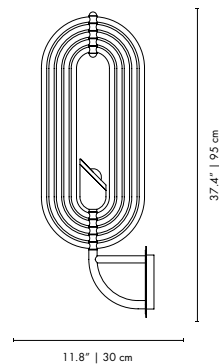

TURNER | WALL

MATERIALS
BODY: Brass
SHADE: Aluminum

WEIGHT
Approx.: 5.7 kg | 12.6 lbs

BULBS (40W)
1 x E27 Bulb (included) (bulbs not included for North America)

DIMENSIONS
HEIGHT: 37.4" | 95 cm
WIDTH: 11.8" | 30 cm
DEPTH: 12.6" | 32 cm

PACKAGE
(Cardboard Box)
HEIGHT: 17.7" | 45 cm
WIDTH: 40.6" | 103 cm
DEPTH: 17.7" | 45 cm
0.209 m³ / 5.6Kg