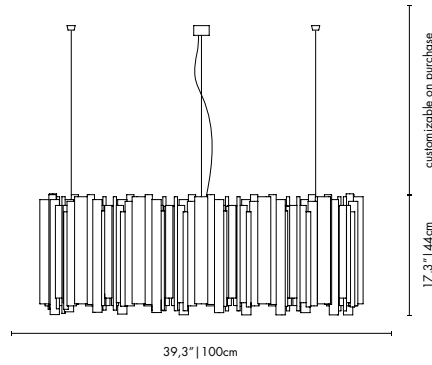

DIMENSIONS
BODY HEIGHT: 17.3" | 44 cm
DIAM: 39.3" | 100 cm
CORD HEIGHT: 39.4" | 100 cm (adjustable)
(customizable on purchase)

PACKAGE
(Plywood Box)
HEIGHT: 25.2" | 64cm
WIDTH: 43.31" | 110 cm
DEPTH: 43.31" | 110 cm
0.77 m³ / 72 kg