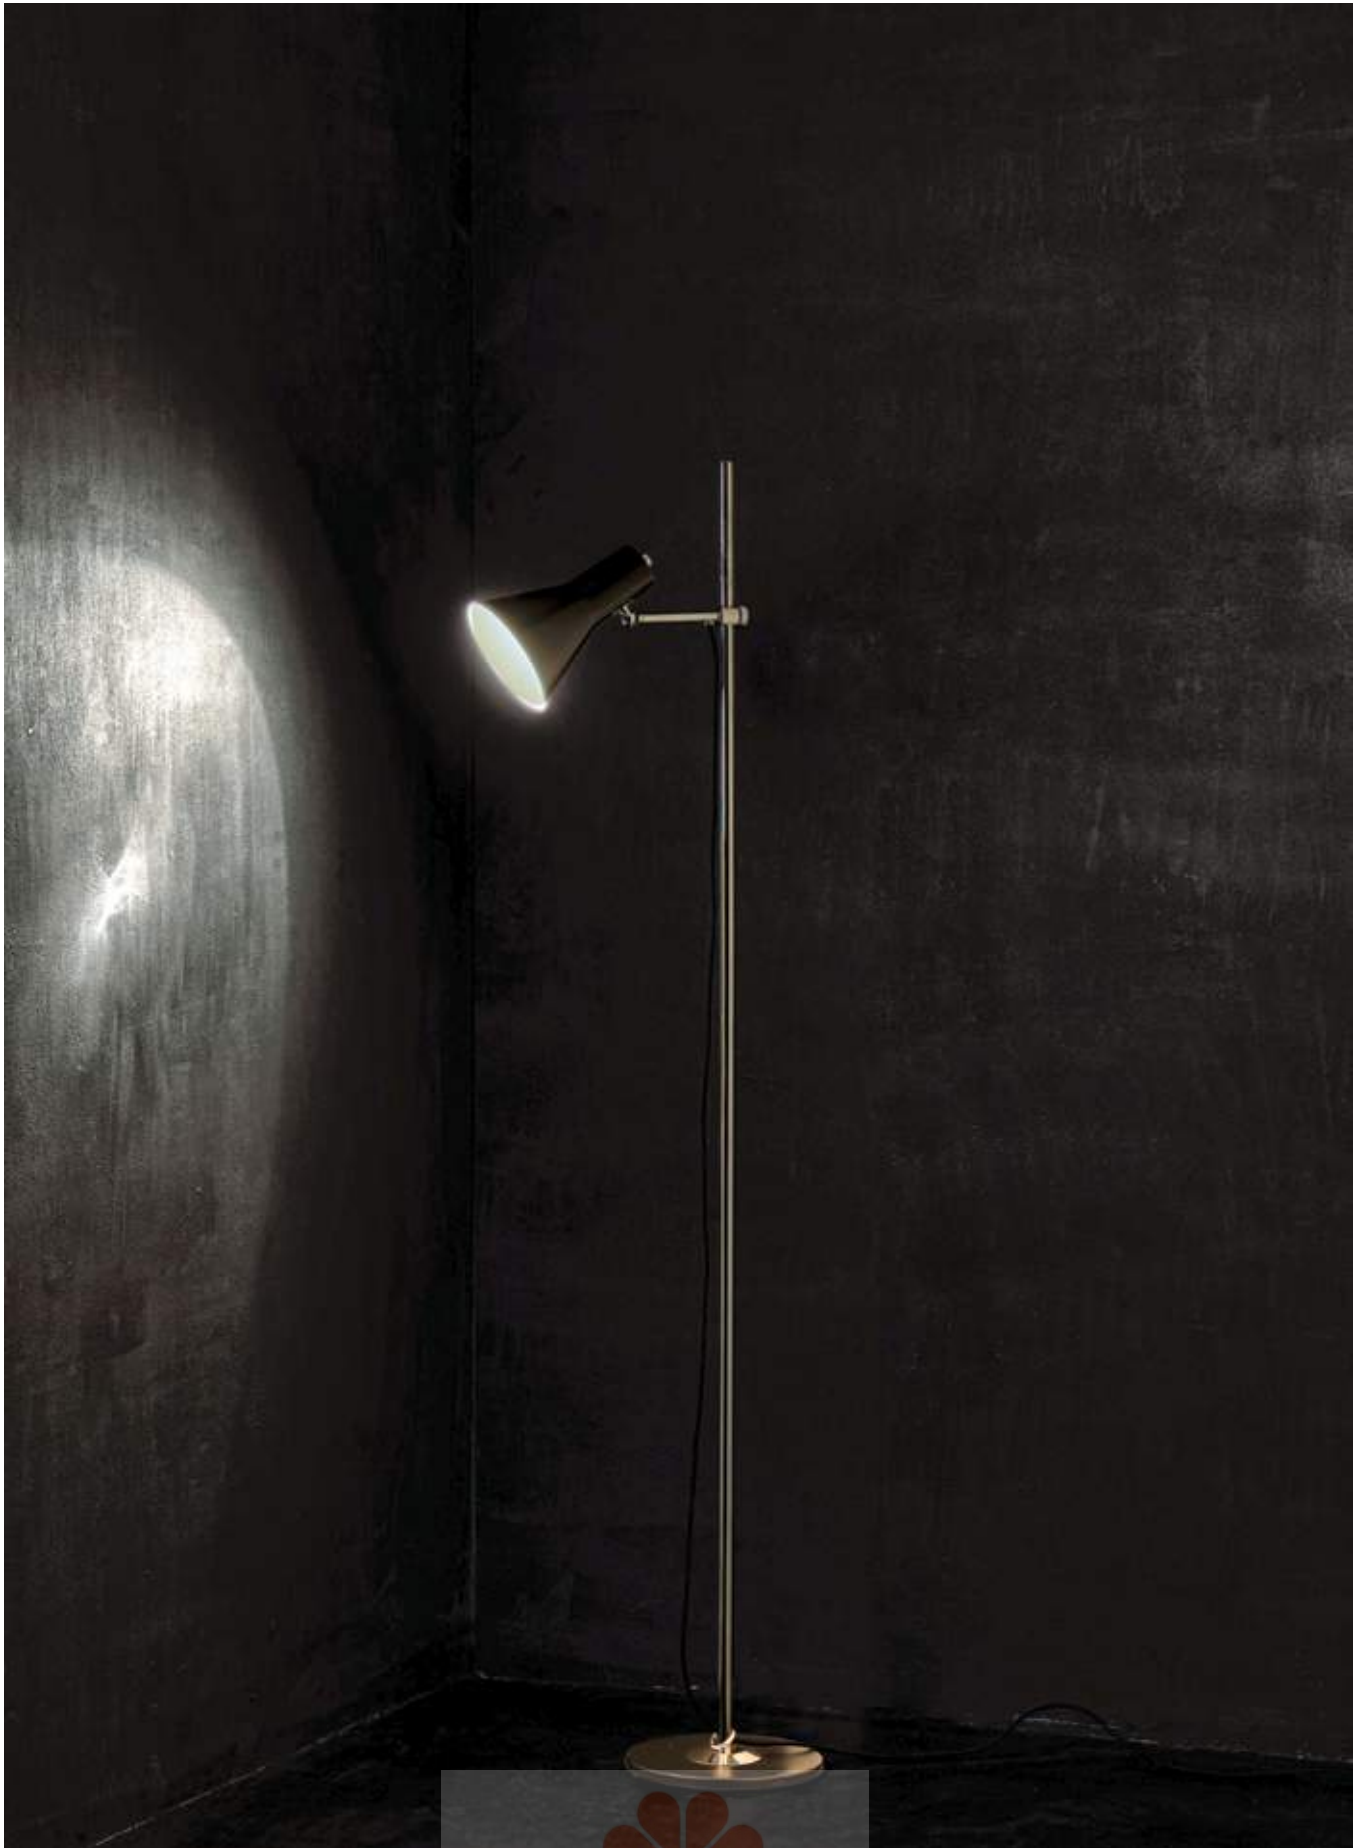

(bulbs not included for North America)

DIMENSIONS

WIDTH: 17.7" | 45 cm

HEIGHT: 76" | 193 cm

DEPTH: 13.8" | 35 cm

COLEMAN

FLOOR LAMP

Coleman is the ideal mid-century modern floor light to be placed next any 1950 modern furniture piece, like your industrial office couch or desk. The 1 light adjustable head floor lamp with matte black and matte white accents has a simplistic and sleek design featuring a black textile cord and an adaptable shade. With a classic shape making it suitable for not only Scandinavian style homes, this brass floor lamp will also fit perfectly in every single home design style.

MATERIALS

BODY: Brass
SHADE: Aluminum
WIRE: Textile

WEIGHT

Approx.: 5 kg | 11 lbs

BULBS (40 w)

1 x E27 Bulbs (included)
(bulbs not included for North America)

DIMENSIONS

HEIGHT: 70.5" | 179 cm
DEPTH: 18" | 45 cm

COLTRANE

FLOOR LAMP

Inspired by the American jazz saxophonist and composer John Coltrane, Coltrane floor lamp embodies the avant-garde jazzy vibe that this legendary musician transmitted in every music concert.

DIMENSIONS

HEIGHT: 68.9" | 175 cm

DIAM.: 11.8" | 30 cm

DIANA

FLOOR LAMP

Meet Diana floor lamp, the tallest floor lamp of Heritage collection. Diana is an industrial floor lamp with a mid-century modern design, perfect for big industrial lofts and artistic studios. Built out of steel with a nickel plated finish, this floor light has a giant lamp shade that features a glossy red lacquer on the outside and a matte white interior finishing. However, the colorful aluminum lamp shade can be customized with any RAL color and will point light in every direction you need it, since it has a flexible lamp shade. This floor light is perfect for lighting while reading or working or even for ambient lighting. Going as high as 90.5 inches with a switch on the top, Diana XL floor lamp will turn any room into a giant colorful inviting space. Could it be more unique than this?