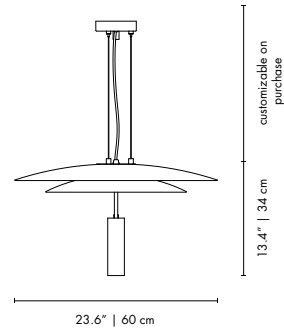

3W / 3000K (included) (bulbs not included for North America)

DIMENSIONS

BODY HEIGHT: 13.4" | 34 cm

DIAM: 23.6" | 60 cm

STANDARD CABLE HEIGHT 100cm: (customizable on purchase)

PACKAGE

(Cardboard Box)
HEIGHT: 19.69" | 50cm
WIDTH: 29.53" | 75 cm
DEPTH: 29.53" | 75 cm
0.28 m³ / 14 kg