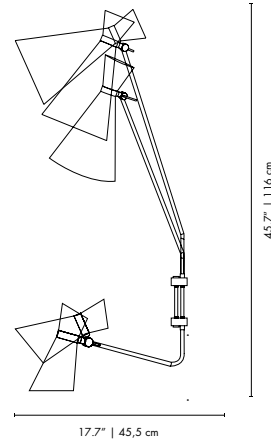

SIMONE | WALL

MATERIALS
BODY: Brass
SHADE: Aluminum
WIRE: Textile

WEIGHT
Approx.: 9 kg | 19.8 lbs

BULBS (40W)
3 x E27 Bulb (included) (bulbs not included for North America)

DIMENSIONS
HEIGHT: 45.7" | 116 cm
WIDTH: 17.7" | 45.5 cm
DEPTH: 17.7" | 45.5 cm

PACKAGE
(Cardboard Box)
HEIGHT: 53.5" | 136 cm
WIDTH: 23.6" | 60 cm
DEPTH: 27.6" | 70 cm
0.5712 m³ / 16.5 kg