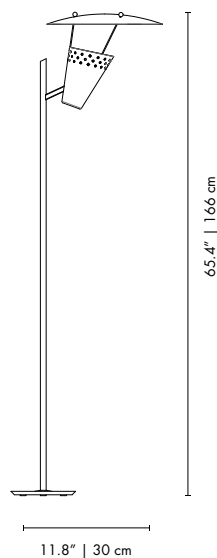

LEE | FLOOR

MATERIALS
BODY: Brass
SHADE: Aluminum
TOP COVER: Brass

WEIGHT
Approx.: 10 kg | 22 lbs

BULBS (40W)
1x E27 Bulb (included) (bulbs not included for North America)

DIMENSIONS
HEIGHT: 65.4" | 166 cm
WIDTH: 11.8" | 30 cm
DEPTH: 9.8" | 25 cm

PACKAGE
(Cardboard Box)
WIDTH: 27.5" | 70 cm
HEIGHT: 71.5" | 181 cm
DEPTH: 22.8" | 58cm
0.7349 m³