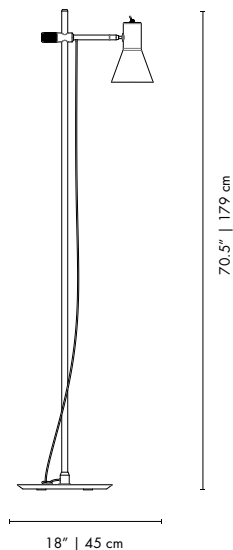

COLE | FLOOR

MATERIALS
BODY: Brass
SHADE: Aluminum

WEIGHT
Approx.: 13 kg | 28.7 lbs

BULBS (40W)
3 x E27 Bulbs (included) (bulbs not included for North America)

DIMENSIONS
WIDTH: 17.7" | 45 cm
HEIGHT: 76" | 193 cm
DEPTH: 13.8" | 35 cm

PACKAGE
(Cardboard Box)
WIDTH: 27.1" | 69
HEIGHT: 79.1" | 201 cm
DEPTH: 22.8" | 58 cm
0.8044 m³ / 25kg

COLEMAN | FLOOR

MATERIALS
BODY: Brass
SHADE: Aluminum
WIRE: Textile

WEIGHT
Approx.: 5 kg | 11 lbs

BULBS (40W)
1 x E27 Bulbs (included) (bulbs not included for North America)

DIMENSIONS
HEIGHT: 70.5" | 179 cm
DEPTH: 18" | 45 cm

PACKAGE
(Cardboard Box)
WIDTH: 18.1" | 46 cm
HEIGHT: 74.8" | 190 cm
DEPTH: 18.1" | 46 cm
0.4 m³ / 15kg