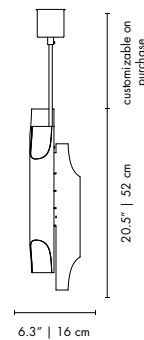

Black Glossy & Gold Powder Inside

Copper Plated & Grey Powder Inside

Gold Plated & Gold Powder Inside

Gold Plated & Grey Powder Inside

Nickel Black & Gold Powder Inside