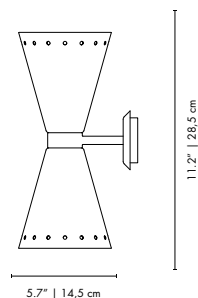

PIAZZOLLA | WALL

MATERIALS
BODY: Brass
SHADE: Brass and Aluminum

WEIGHT
Approx.: 1.2 kg | 2.6 lbs

BULBS (40W)
2x E27 Bulb (included) (bulbs not included for North America)

DIMENSIONS
HEIGHT: 11.2" | 28.5 cm
WIDTH: 5.7" | 14.5 cm
DEPTH: 7.5" | 19 cm

PACKAGE
(Cardboard Box)
HEIGHT: 15.8" | 40 cm
WIDTH: 8.7" | 22 cm
DEPTH: 9.8" | 25 cm
0.022 m³ / 1.8 kg