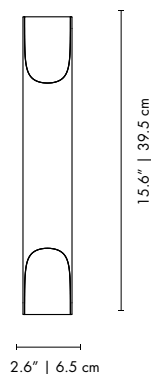

Black & Grey

Gold & White

White & Gold

White & Grey