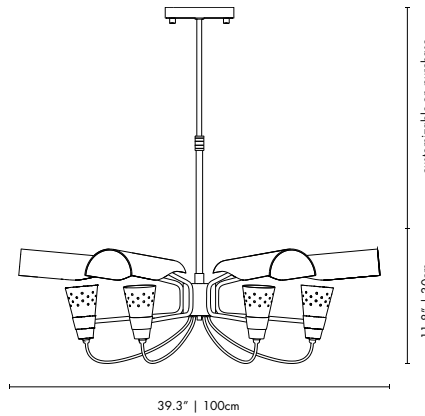

JACKSON | SUSPENSION

BODY: Brass
SHADES: Aluminum and Brass
WIRE: Textile

WEIGHT
Approx. 15 kg | 33 lbs

BULBS (40W)
6 x G40 Bulbs (included) (for USA not included)

DIMENSIONS
HEIGHT: 11.8" | 30 cm
DIAMETER: 39.3" | 100 cm
TELESCOPIC TUBE: 11.8" - 23.6" | 30 - 60 cm
TELESCOPIC TUBE HEIGHT: 27.5" | 70 cm
(customizable on purchase)

PACKAGE
(Cardboard Box)
96 x 96 x 46 cm
0.4239 m³ / 21 kg

KRAVITZ | SUSPENSION

MATERIALS
BODY: Aluminum

WEIGHT
Approx. 50 kg | 110 lbs

BULBS (1W)
86 x CREE LED

DIMENSIONS
HEIGHT: 25.6" | 65cm
DIAMETER: 24.4" | 62 cm
CORD HEIGHT: 39.4" | 100 cm (adjustable)
(customizable on purchase)

PACKAGE
(Plywood Box)
95 x 85 x 85 cm
0.686 m³ / 80 kg