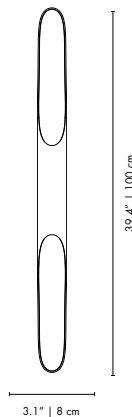

HEIGHT: 39.4" | 100 cm
WIDTH: 3.1" | 8 cm
DEPTH: 3.9" | 10 cm

PACKAGE

(Cardboard Box)
HEIGHT: 46.4" | 118 cm
WIDTH: 10.7" | 27 cm
DEPTH: 10.7" | 27cm
0.086 m³ / 4.7 kg

DIANA | WALL

MATERIALS
BODY: Brass
SHADE: Aluminum
COUNTERWEIGHT: Steel