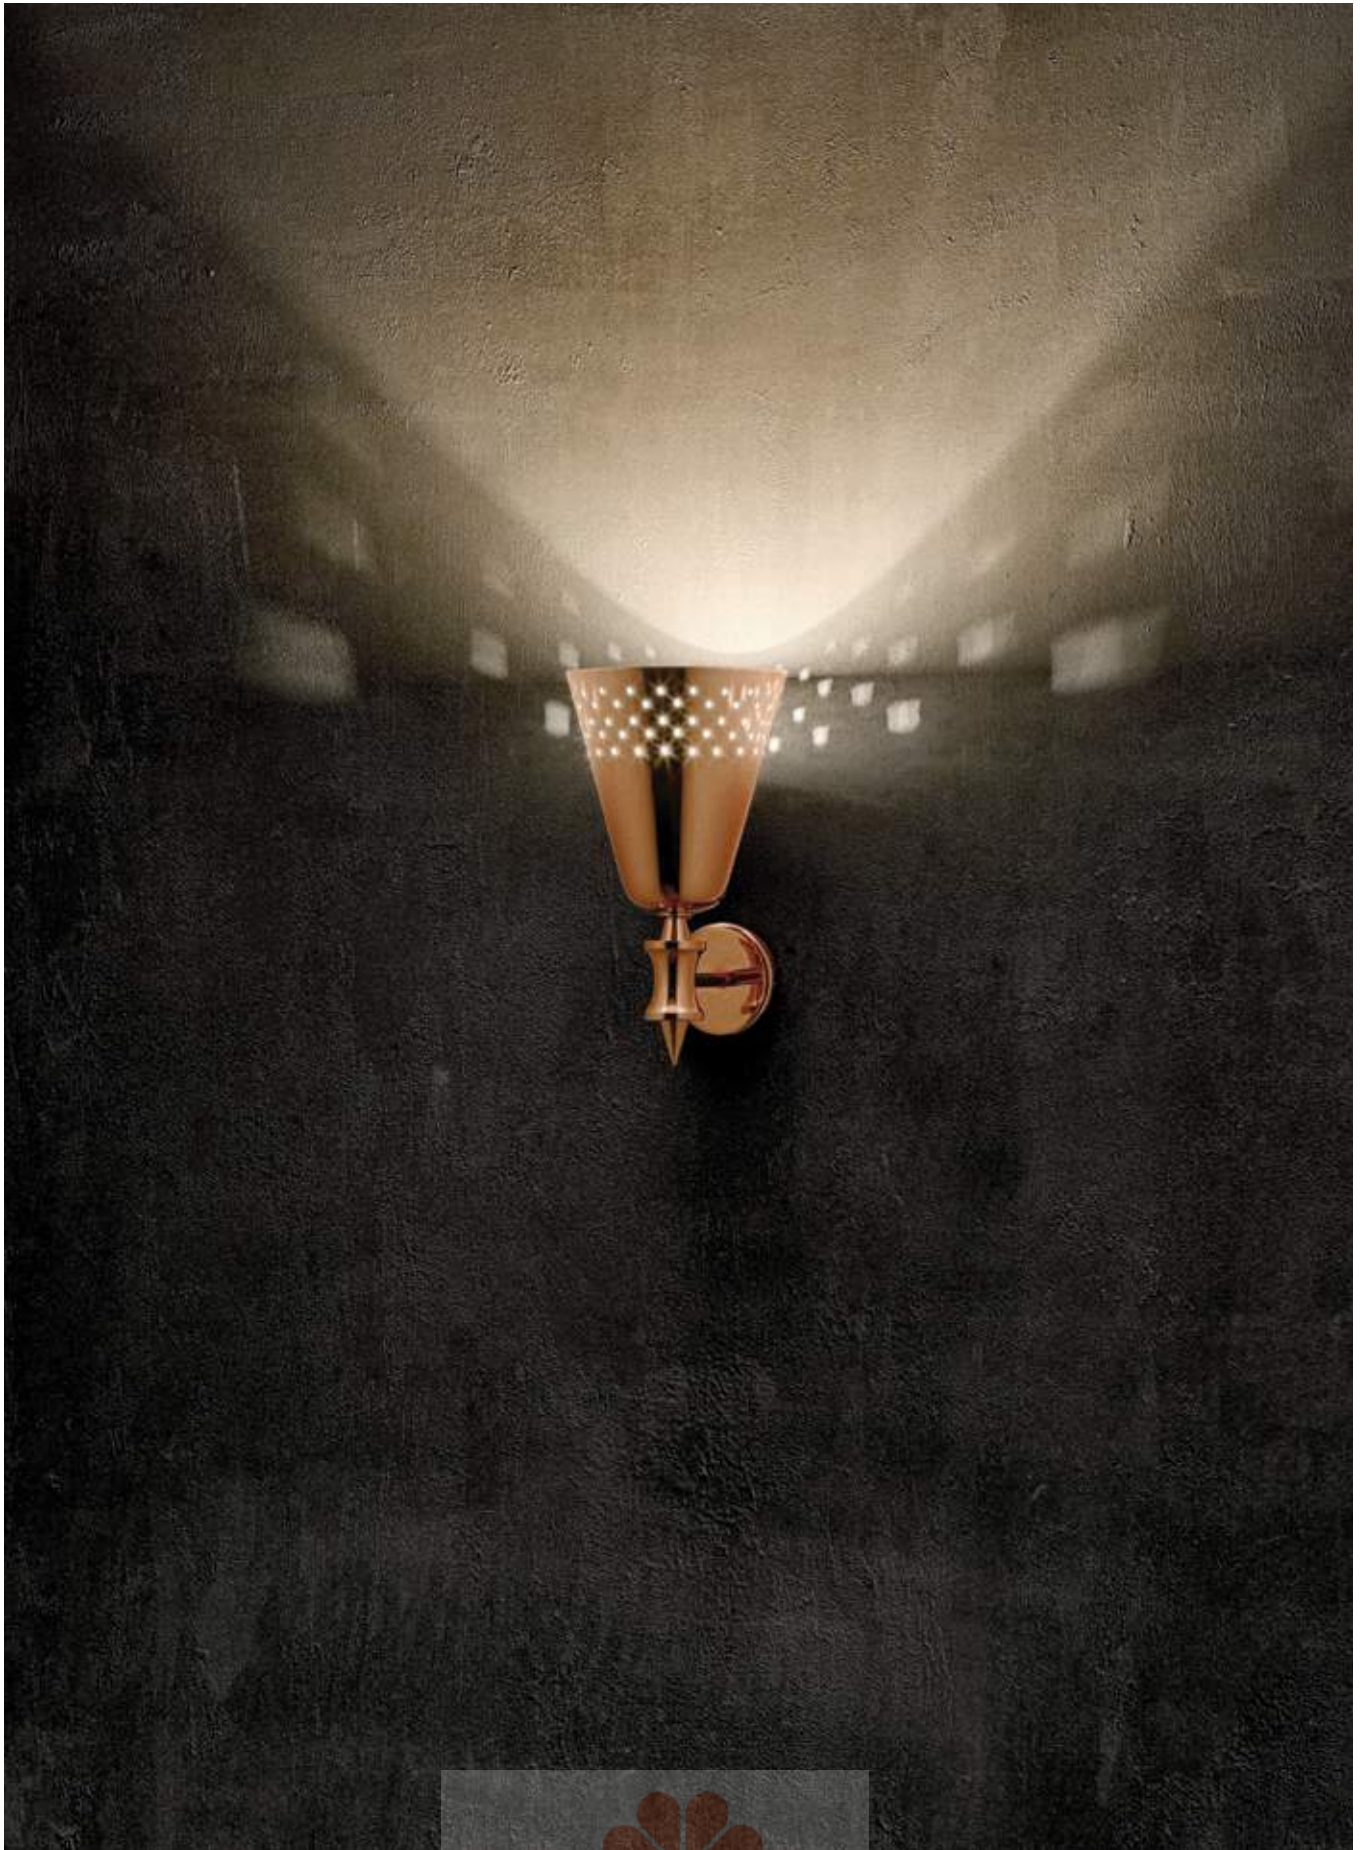

WIDTH: 5.9" | 15 cm

DEPTH: 6.3" | 16 cm

CHUCK

WALL LAMP

Inspired by the rock and roll world and the legendary Chuck Berry, DelightFULL has created Chuck wall light. This minimalist wall sconce is all about emotion and rhythm, conveying a vibrant feeling to any room. Its small body and mount are handmade in brass with a standard gold-plated finish, whilst the actual lampshade is built in aluminum and features a glossy black lacquer. One of the best things about this small black wall light is that you can combine multiple pieces to create a more dynamic look in your home decor. This minimalist interior wall light is the right fit for a contemporary living room decor, but it also sits well as a bedside wall lamp.