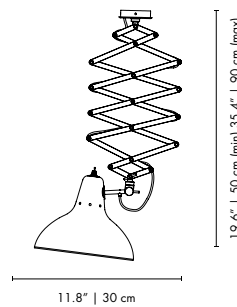

DIANA | SUSPENSION

MATERIALS
BODY: Brass
SHADE: Aluminum
WIRE: Textile

WEIGHT
Approx.: 5 kg | 11 lbs

BULBS (40W)
1 x E27 Bulb (included)) (bulbs not included for North America)

DIMENSIONS
WIDTH: 11.8" | 30 cm
HEIGHT: 19.6" | 50 cm(min) 35.4" | 90 cm(max)
LENGTH: 17.7" | 45 cm

PACKAGE
(Cardboard Box)
40 x 40 x 70 cm
0.112 m³ / 8 kg