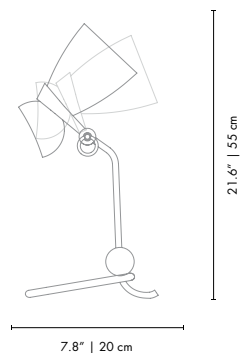

AMY | TABLE

MATERIALS
BODY: Brass
SHADE: Aluminum

WEIGHT
Approx.: 2.5 kg | 5.5 lbs

BULBS (40W)
2 x E14 (included) (bulbs not included for North America)

DIMENSIONS
WIDTH: 7.8" | 20 cm
HEIGHT: 21.6" | 55 cm
DEPTH: 11.8" | 30 cm

PACKAGE
(Cardboard Box)
HEIGHT: 22.83" | 58cm
WIDTH: 14.96" | 38 cm
DEPTH: 14.96" | 38cm
0.084 m³ / 5 kg