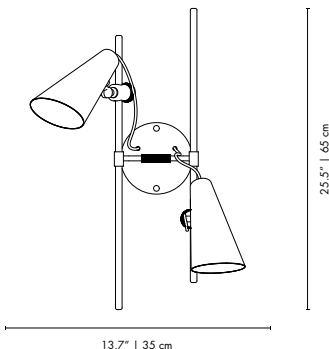

EVANS | WALL

MATERIALS
BODY: Brass
SHADE: Aluminum
WIRE: Textile

WEIGHT
Approx.: 5 kg | 11 lbs

BULBS (40W)
2 x E27 Bulbs (included) (bulbs not included for North America)

DIMENSIONS
HEIGHT: 25.5" | 65 cm
WIDTH: 13.7" | 35 cm
DEPTH: 11.8" | 30 cm

PACKAGE
(Cardboard Box)
HEIGHT: 33.1" | 84 cm
WIDTH: 13" | 33 cm
DEPTH: 13" | 33 cm
0.091 m³ / 7kg

GALLIANO | WALL

MATERIALS
BODY: Steel

WEIGHT
Approx.: 1 kg | 2.2 lbs (per tube)

BULBS (40W)
2 x E27 Bulbs (included) (bulbs not included for North America)

DIMENSIONS
HEIGHT: 15.6" | 39.5 cm
WIDTH: 2.6" | 6.5 cm
DEPTH: 3.4" | 8.5 cm

PACKAGE
(Cardboard Box)
HEIGHT: 21.7" | 55 cm
WIDTH: 7.1" | 18 cm
DEPTH: 4.7" | 12 cm
0.012 m³ / 2 Kg