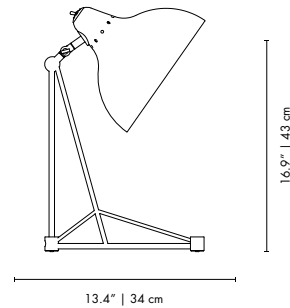

DIMENSIONS
WIDTH: 13.4" | 34 cm
HEIGHT: 16.9" | 43 cm
LENGTH: 11" | 28 cm

PACKAGE
(Cardboard Box)
HEIGHT: 22.83" | 58cm
WIDTH: 14.96" | 38 cm
DEPTH: 14.96" | 38cm
0.084 m³ / 4.2 kg

Nickel & Blue Gold & Blue Gold & Red Gold & White Nickel & White