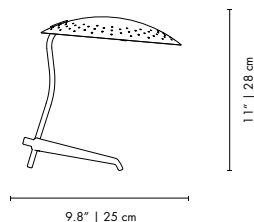

MEOLA | TABLE

MATERIALS
BODY: Brass
SHADE: Aluminum

WEIGHT
Approx.: 3 kg | 6.6 lbs

BULBS (40W)
1 x E14 Bulb (included) (bulbs not included for North America)

DIMENSIONS
HEIGHT: 11" | 28 cm
DIAM.: 9.8" | 25 cm

PACKAGE
(Cardboard Box)
HEIGHT: 11" | 40 cm
WIDTH: 15.75" | 30 cm
DEPTH: 15.75" | 30cm
0.64 m³ / 4 kg