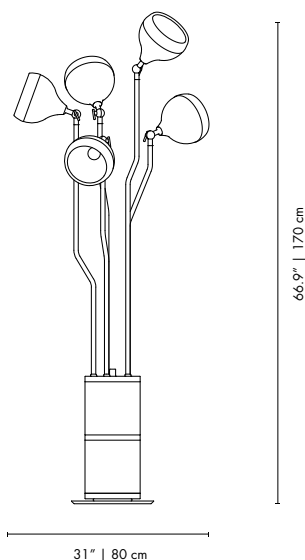

HERBIE | FLOOR

MATERIALS

BODY: Brass
SHADE: Aluminum

WEIGHT

Approx.: 6.5 kg | 14.3 lbs

BULBS (40W)

1 x E27 Bulbs (included) (bulbs not included for North America)

DIMENSIONS