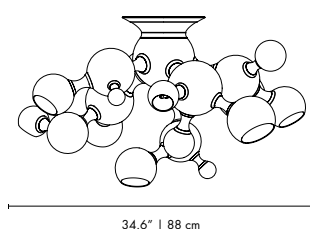

PACKAGE

(Cardboard Box)

HEIGHT: 24.8" | 63cm

WIDTH: 37.4" | 95 cm

DEPTH: 37.4" | 95 cm

0.57 m³ / 32 kg