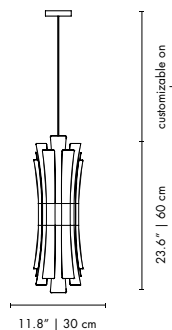

customizable on purchase

23.6" | 60 cm

11.8" | 30 cm