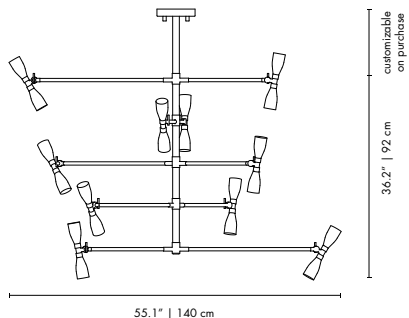

HANK | SUSPENSION

MATERIALS

BODY: Brass

SHADES: Aluminum and Brass

BULBS (40W)

20 x E14 Bulbs (2 per shade - included) (bulbs not included for North America)

DIMENSIONS

DIAM.: 55.1" | 140 cm

HEIGHT: 36.2" | 92 cm

TELESCOPIC TUBE HEIGHT: 27.5" | 70 cm
(customizable on purchase)

PACKAGE

(Plywood Box)