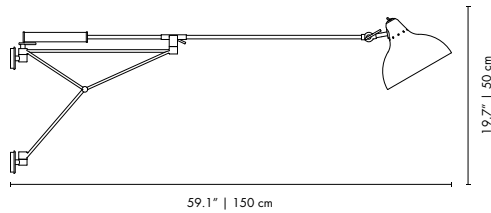

DIZZY | WALL

MATERIALS
BODY: Brass
SHADE: Brass

WEIGHT
Approx.: 1 kg | 2.2 lbs

BULBS (40W)
1 x E27 Bulb (bulbs not included for North America)

DIMENSIONS
HEIGHT: 16.1" | 41 cm
WIDTH: 7.5" | 19 cm
DEPTH: 8.7" | 22 cm