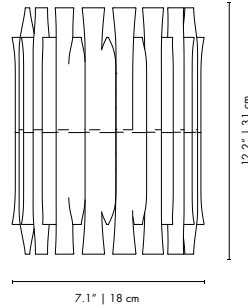

MATHENY | WALL

MATERIALS
BODY: Brass

WEIGHT
Approx.: 2 kg | 4.4 lbs

BULBS (40W)
4 x G9 Bulbs (included) (bulbs not included for North America)

DIMENSIONS
HEIGHT: 12.2" | 31 cm
WIDTH: 7.1" | 18 cm
DEPTH: 4.7" | 12 cm

PACKAGE
(Cardboard Box)
HEIGHT: 19.7" | 50 cm
WIDTH: 11.8" | 30 cm
DEPTH: 8.7" | 22 cm
0.033m³/ 4.1 kg