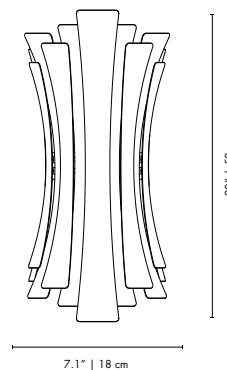

ETTA | WALL

MATERIALS
BODY: Brass

WEIGHT
Approx.: 6 kg | 13.2 lbs

BULBS (40W)
4 x G9 Bulbs (included) (bulbs not included for North America)

DIMENSIONS
HEIGHT: 20" | 50 cm
WIDTH: 7.1" | 18 cm
DEPTH: 7.1" | 18 cm

PACKAGE
(Cardboard Box)
HEIGHT: 23.6" | 60 cm
WIDTH: 7.8" | 20 cm
DEPTH: 11.8" | 30 cm
0.036 m³ / 4.8 kg