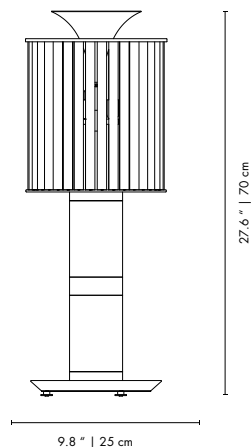

DONNA | TABLE

MATERIALS

BODY: Brass and Estremoz Marble
SHADE: Brass

WEIGHT

Approx.: 20 kg | 44 lbs

BULBS (40W)

6 x G9 Bulbs (included) (bulbs not included for North America)

DIMENSIONS

HEIGHT: 27.6" | 70 cm

DIAM.: 9.8" | 25 cm

PACKAGE

(Cardboard Box)

HEIGHT: 31.5" | 80cm

WIDTH: 15.75" | 40 cm

DEPTH: 15.75" | 40cm

0.128 m³ / 24 Kg

JANIS | TABLE

MATERIALS

BODY: Brass

WEIGHT

Approx.: 11 kg | 24.3 lbs

BULBS (40W)

12 x G9 Bulbs (included)
(bulbs not included for North America)

DIMENSIONS

WIDTH: 9" | 23 cm

HEIGHT: 27.5" | 70 cm

DEPTH: 9" | 23 cm