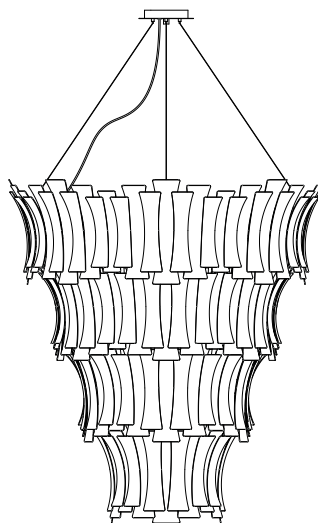

ETTA CHANDELIER | SUSPENSION

MATERIALS
BODY: Brass

WEIGHT
Approx.: 95 kg | 209 lbs

BULBS (40W)
42 x G9 Bulbs (included) (bulbs not included for North America)

DIMENSIONS
TOTAL BODY HEIGHT: 50" | 127 cm
DIAM: 45.3" | 115 cm
STANDARD CORD HEIGHT: 39.4" | 100 cm
(adjustable) (customizable on purchase)

PACKAGE
(Plywood Boxes)
Vol.1
HEIGHT: 21.26" | 54cm
WIDTH: 46.06" | 117 cm
DEPTH: 47.24" | 120cm

Vol.2
HEIGHT: 21.26" | 54cm
WIDTH: 38.58" | 98 cm
DEPTH: 37.4" | 95cm
0.75 + 0.5 m³ / 47 + 55 kg

customizable on purchase

50" | 127 cm

45.3" | 115 cm

ETTA PENDANT | SUSPENSION

MATERIALS
BODY: Brass

WEIGHT
Approx.: 9.5 kg | 20.9 lbs

BULBS (40W)
4 x G9 Bulbs (included) (bulbs not included for North America)

DIMENSIONS
BODY HEIGHT: 23.6" | 60 cm
DIAM: 11.8" | 30 cm
CORD HEIGHT: 39.4" | 100 cm (adjustable)
(customizable on purchase)

PACKAGE
(Cardboard Box)
HEIGHT: 29.53" | 75cm
WIDTH: 17.72" | 45 cm
DEPTH: 17.72" | 45cm
0.1519 m³ / 15,6 kg