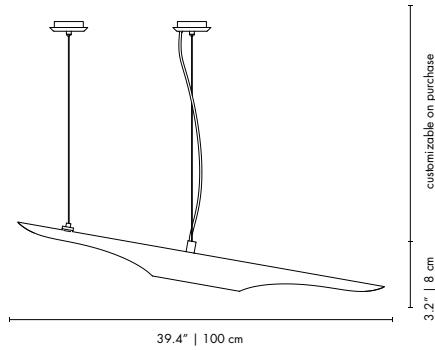

DIMENSIONS

TUBE DIAM.: 3.2" | 8 cm
WIDTH: 39.4" | 100 cm
CORD HEIGHT: 59" | 150 cm (adjustable)
(customizable on purchase)

PACKAGE

(Cardboard Box)
118 x 22 x 22 cm
0.0571 m³ / 5.5 kg

Black Matte & Grey

Gold Plated & White