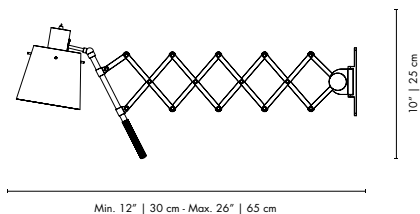

PASTORIUS | WALL

MATERIALS
BODY: Brass
SHADE: Aluminum
HANDLE: Steel
WIRE: Textile

WEIGHT
Approx.: 3 kg | 8.8 lbs

BULBS (40W)
1 x E27 Bulb (included) (bulbs not included for North America)

DIMENSIONS
HEIGHT: 10" | 25 cm
DEPTH: Min. 12" | 30 cm - Max. 25.6" | 65 cm
WIDTH: 5.9" | 15 cm

PACKAGE
(Cardboard Box)
HEIGHT: 22.8" | 58 cm
DEPTH: 22.8" | 58 cm
WIDTH: 7.9" | 20 cm
0.067 m³ / 4 kg