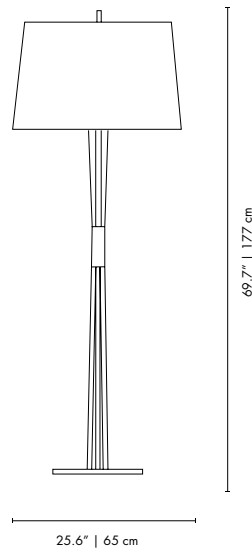

MILES | FLOOR

MATERIALS
BODY: Brass
SHADE: Aluminum
BASE: Marble Portoro (Polished)

WEIGHT
Approx.: 18.5 kg | 40.8 lbs

BULBS (40W)
4 x E27 Bulb (included) (bulbs not included for North America)

DIMENSIONS
HEIGHT: 69.7" | 177 cm
DIAM: 25.6" | 65 cm

PACKAGE
(Cardboard Box)
Vol.1
WIDTH: 17.7" | 45cm
HEIGHT: 70.8" | 180 cm
DEPTH: 17.7" | 45m
0.294m³

Vol.2
WIDTH: 27.5" | 70cm
HEIGHT: 23.6" | 60cm
DEPTH: 27.5" | 70m
0.364 m³
37 kg