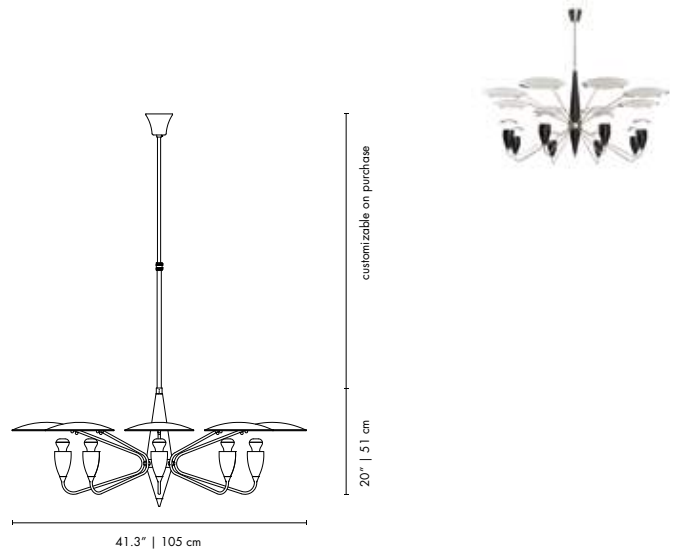

DIMENSIONS

HEIGHT: 20" | 51 cm
 DIAM.: 41.3" | 105 cm
 POLE HEIGHT: 39.4" | 100 cm
 (customizable on purchase)

PACKAGE

(Cardboard Box)
 106 x 106 x 57 cm
 0.6405 m³ / 23,4kg

SIMONE | SUSPENSION

MATERIALS

BODY: Brass and Wood
 SHADE: Aluminum
 WIRE: Textile