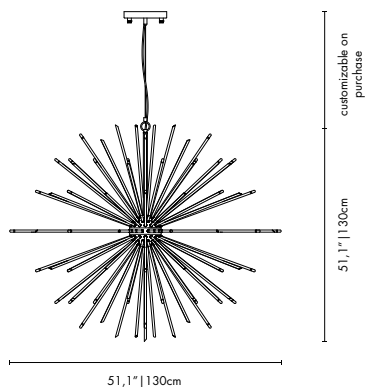

CANNONBAL | SUSPENSION

MATERIALS
BODY: Brass
SHADE: Brass

WEIGHT
Approx.: 18 kg | 39.6 lbs

BULBS
48 x G4 LED / 3W Bulbs (included) (bulbs not included for North America)

DIMENSIONS
DIAM: 51.1" | 130 cm
STANDARD CORD HEIGHT: 39.4" | 100 cm (customizable on purchase)

PACKAGE
(Plywood Box)
HEIGHT: 55.12" | 140 cm
WIDTH: 51.57" | 131 cm
DEPTH: 51.57" | 131 cm

2.4025 m³ / 51kg