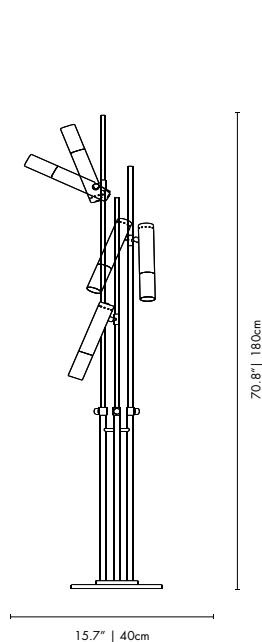

IKE | FLOOR

MATERIALS

BODY: Brass
SHADE: Brass and Aluminum
BASE: Brass and Aluminum

WEIGHT

Approx.: 12 kg | 26.4 lbs

BULBS (40W)

3 x G9 Bulbs (included) (bulbs not included for North America)

DIMENSIONS

HEIGHT: 70.8" | 180 cm

DIAM.: 15.7" | 40cm

PACKAGE

(Cardboard Box)

WIDTH: 72.8" | 45 cm

HEIGHT: 76" | 185 cm

DEPTH: 72.8" | 45 cm

0.3746 m³ / 21.6 kg

JACKSON | FLOOR

MATERIALS

BODY: Brass
SHADE: Brass and Aluminum
WIRE: Textile

WEIGHT

Approx.: 12 kg | 26.5 lbs

BULBS (40W)

3x G9 Bulbs (included) (bulbs not included for North America)

DIMENSIONS

WIDTH: 31.4" | 80 cm

HEIGHT: 70.8" | 180 cm

DEPTH: 31.4" | 80 cm

PACKAGE

(Cardboard Box)