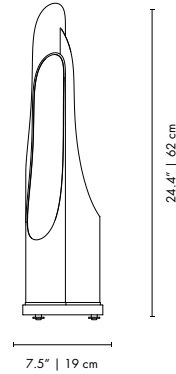

COLTRANE | TABLE

MATERIALS
BODY: Steel
SHADE: Brass

WEIGHT
Approx.: 5 kg | 6.6 lbs

BULBS (40W)
3 x E14 Silver Crown Bulbs (included) (bulbs not included for North America)

DIMENSIONS
HEIGHT: 24.4" | 62 cm
DIAMETER: 7.5" | 19 cm

PACKAGE
(Cardboard Box)
HEIGHT: 27.56" | 70cm
WIDTH: 15.75" | 40 cm
DEPTH: 15.75" | 40cm
0.112 m³ / 13 kg

Black & Grey   Gold & White   White & Gold   White & Grey

DIANA | TABLE

MATERIALS
BODY: Brass
SHADE: Aluminum

WEIGHT
Approx.: 1.5 kg | 3.3 lbs

BULBS (40W)
1 x E27 Bulb (included) (bulbs not included for North America)

DIMENSIONS
WIDTH: 13.4" | 34 cm
HEIGHT: 16.9" | 43 cm
LENGTH: 11" | 28 cm

PACKAGE
(Cardboard Box)
HEIGHT: 22.83" | 58cm
WIDTH: 14.96" | 38 cm
DEPTH: 14.96" | 38cm
0.084 m³ / 4.2 kg