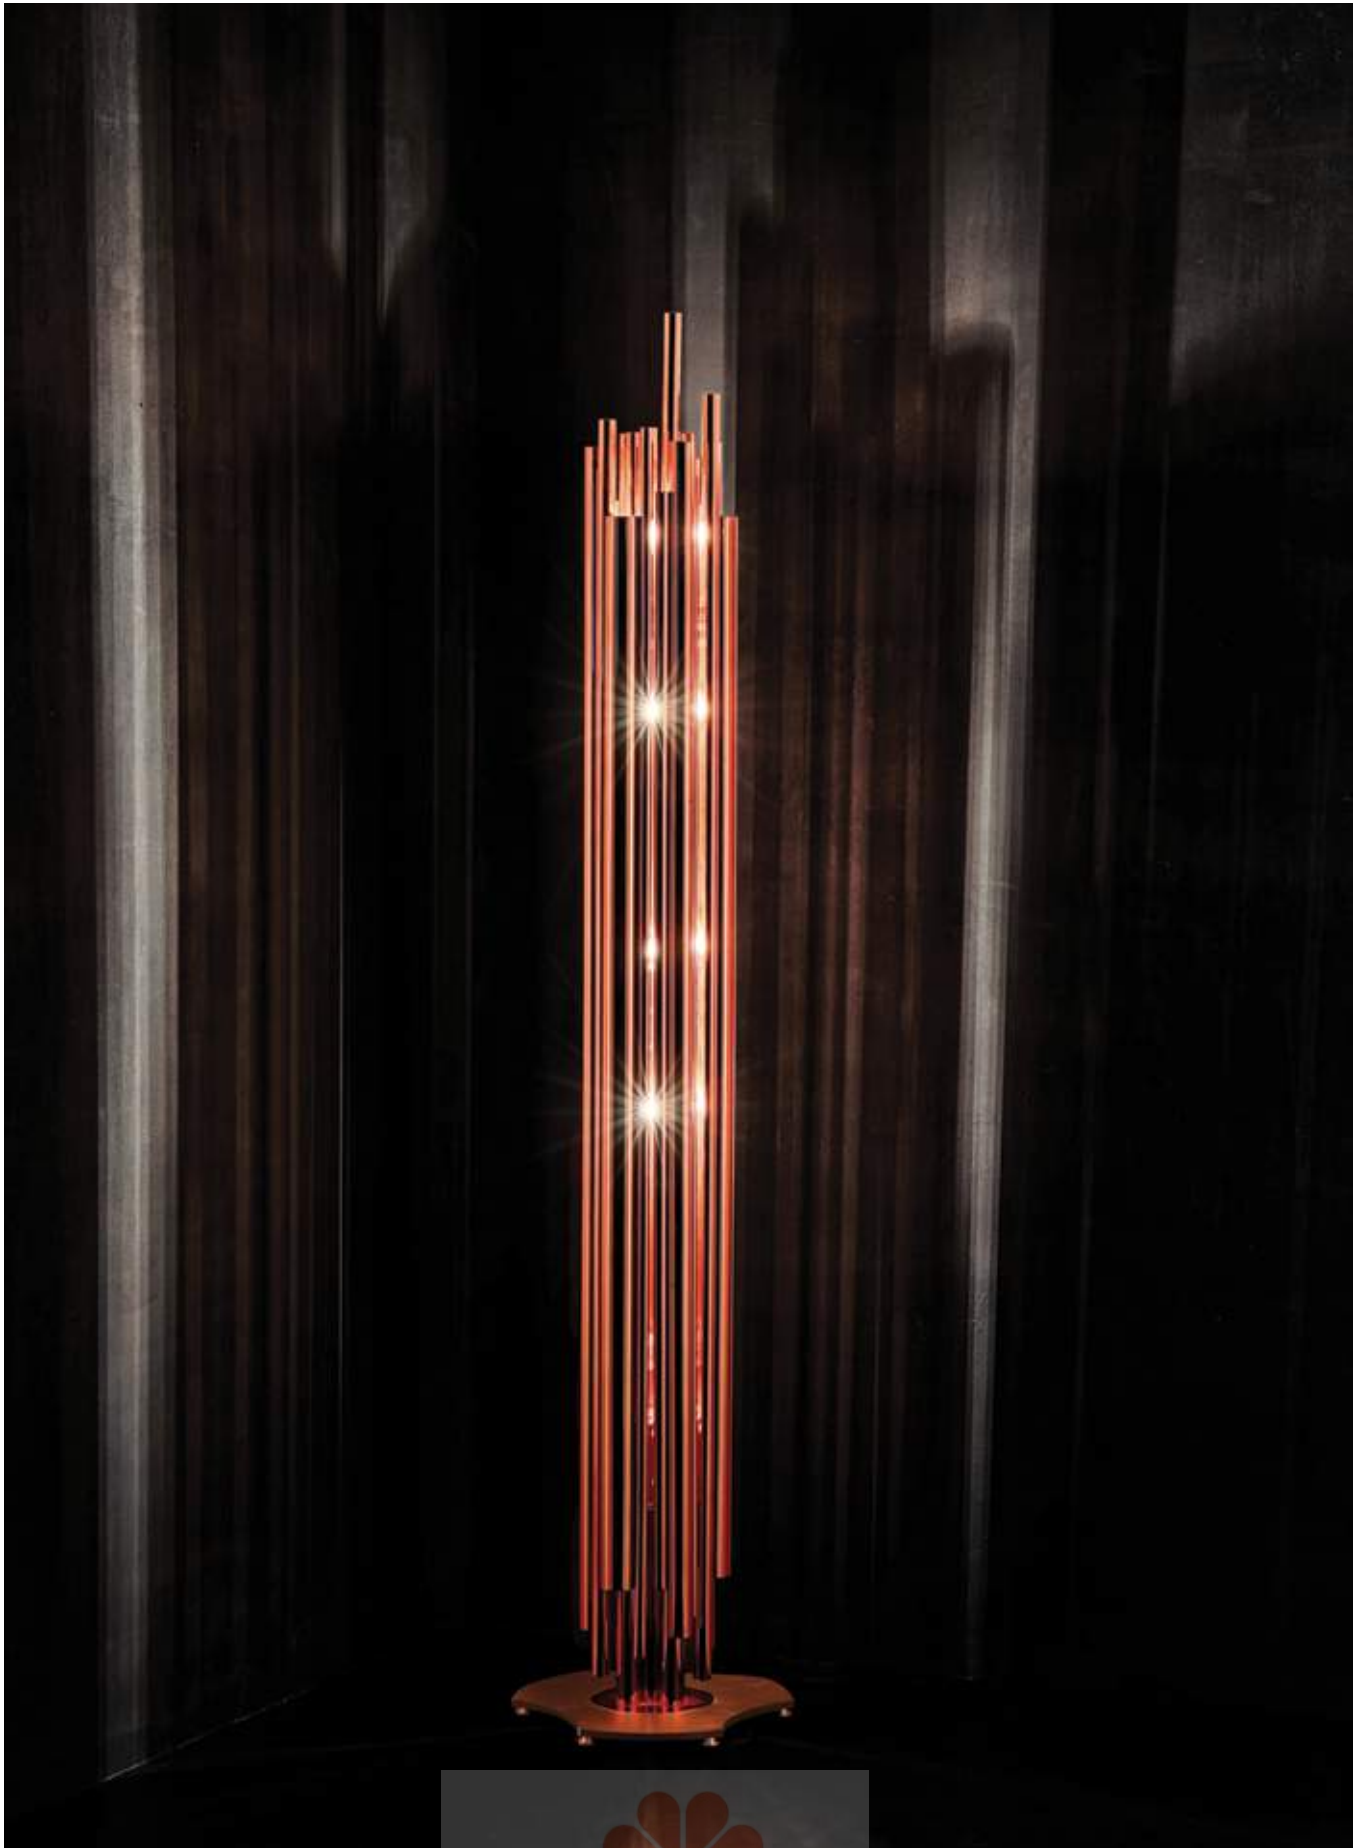

MATERIALS

BODY: Brass
SHADE: Steel

WEIGHT

Approx.: 22 kg | 48.5 lbs

BULBS (40 w)

6 x E27 Bulbs (included)
(bulbs not included for North America)

DIMENSIONS

HEIGHT: 65.7" | 167 cm
DEPTH: 13" | 33 cm