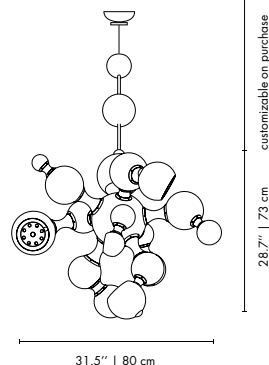

WIDTH: 33.46" | 85 cm

DEPTH: 33.46" | 85cm

100 x 85 x 85 cm

0.7225 m³ / 27 kg

Black Glossy & Copper Plated

Glossy Black & Nickel

White Glossy & Copper

White Glossy & Gold