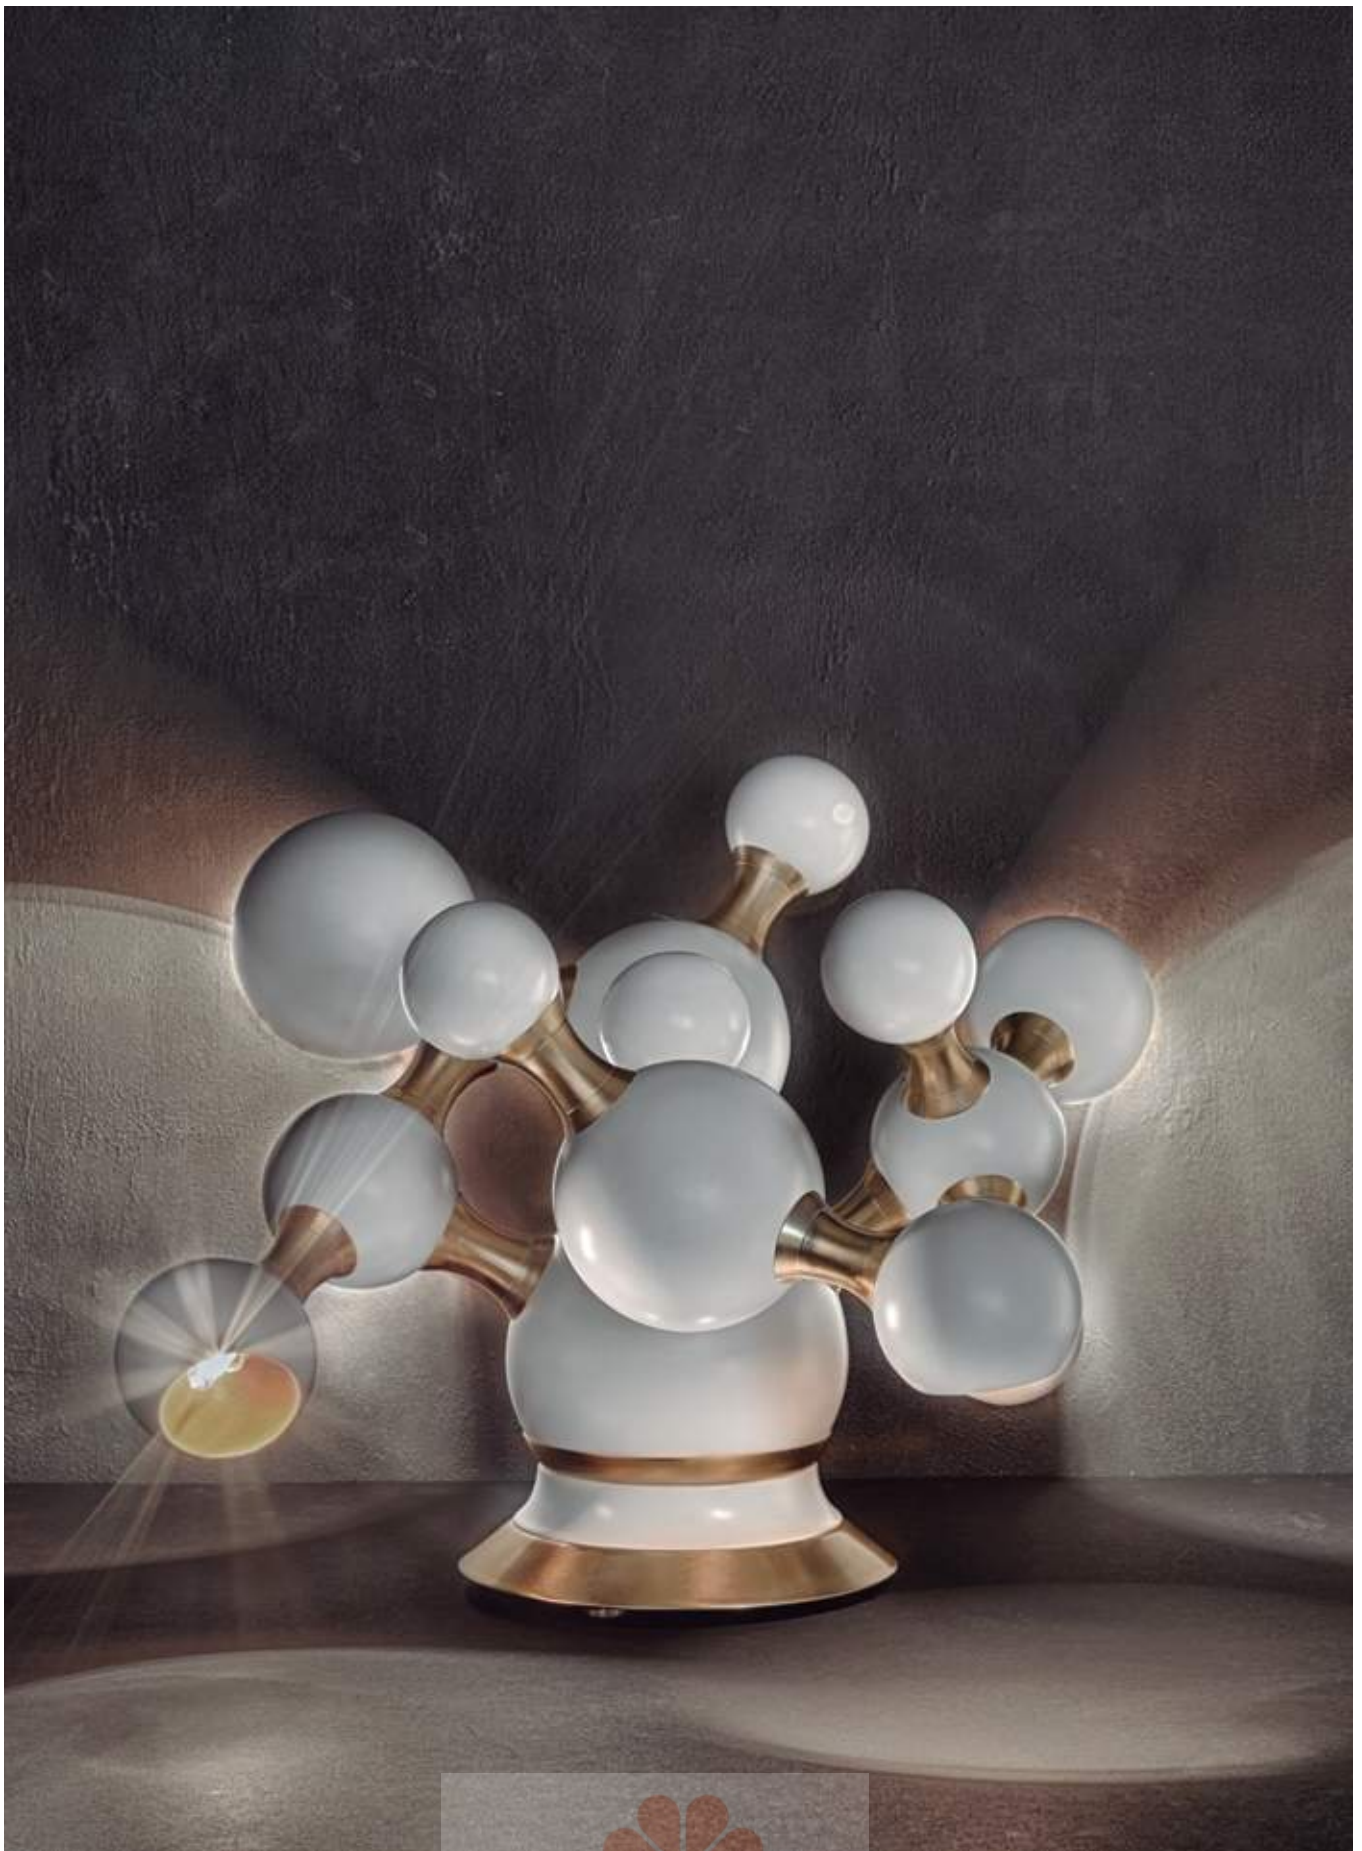

ATOMIC

TABLE LAMP

A modern interpretation of the atomic age, Atomic mid-century desk lamp was inspired by the molecular composition of the atom. With a body handmade in brass and steel, this large table lamp features a set of 4 round spotlights all arranged in an abstract organic composition. Weighing in at almost 20 pounds, Atomic table light has several gold-plated elements that turn it into a sophisticated option perfect for a modern home office, or a contemporary living room.

MATERIALS

BODY: Brass and Steel

SHADE: Steel

WEIGHT

Approx.: 9 kg | 20 lbs

BULBS (40 w)

4 x G9 Bulbs (included)

(bulbs not included for North America)

DIMENSIONS

HEIGHT: 22.2" | 56.5 cm

WIDTH: 17.5" | 44.5 cm

DEPTH: 17.5" | 44.5 cm

BARRY

TABLE LAMP

Representing everything that a tripod table lamp should be, Barry mid-century desk lamp is a handmade piece produced in Portugal by some of the finest artisans in the business. This brass lighting design features a shade and a top cover made in aluminum, top coated in matte black and matte white, which can be customized. The shade has a nickel plated finish, emphasizing the contemporaneity of this fine bedroom table lamp. Going as high as 13', this is fantastic task and reading light for bed.