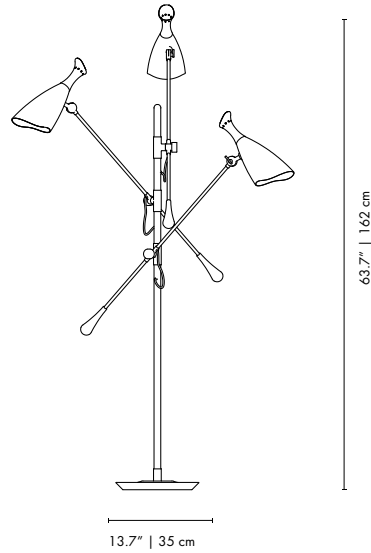

HEIGHT: 63.7" | 162 cm
BASE DIAM.: 13.8" | 35 cm

PACKAGE

(Cardboard Box)
WIDTH: 27.5" | 70 cm
HEIGHT: 64.9" | 165 cm
DEPTH: 23.6" | 60 cm
0.693 m³ / 29 kg

Gold & Black Copper & Black Copper & White Gold & White Nickel & Black