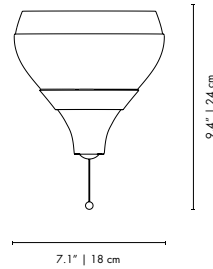

HANNA | WALL

MATERIALS
BODY: Brass
SHADE: Brass and Aluminum

WEIGHT
Approx.: 2 kg | 4.4 lbs

BULBS (40W)
1 x E27 Bulbs (included) (bulbs not included for North America)

DIMENSIONS
HEIGHT: 9.4" | 24 cm
WIDTH: 7.1" | 18 cm
DEPTH: 9.8" | 25 cm

PACKAGE
(Cardboard Box)
HEIGHT: 12.6" | 32 cm
WIDTH: 11.8" | 30 cm
DEPTH: 12.6" | 32 cm
0.031m³ / 2 kg