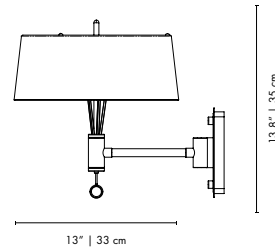

PACKAGE
(Cardboard Box)
HEIGHT: 18.1" | 46 cm
WIDTH: 15.6" | 40 cm
DEPTH: 18.1" | 46 cm
0.0846 m³ / 7.5 kg

NORAH | WALL

MATERIALS
BODY: Brass
BULB HOLDER: Aluminum

WEIGHT
Approx.: 1 kg | 2.2 lbs

BULBS (40W)
5 x E14 Bulbs (included) (bulbs not included for North America)