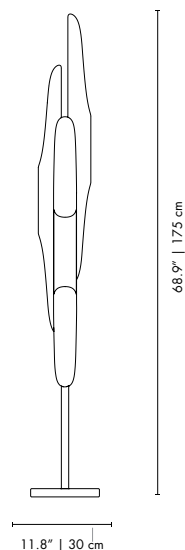

COLTRANE | FLOOR

MATERIALS

BODY: Brass and Aluminum
SHADE: Steel

WEIGHT

Approx.: 15 kg | 33 lbs

BULBS (40W)

6 x Gu10 Bulbs (included) (bulbs not included for North America)

DIMENSIONS

HEIGHT: 68.9" | 175 cm

DIAM.: 11.8" | 30 cm

PACKAGE

(Cardboard Box)

WIDTH: 18.1" | 46 cm

HEIGHT: 78.7" | 200 cm

DEPTH: 18.1" | 46 cm

0.4232 m³ / 26 kg