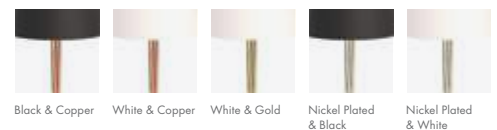

MILES | FLOOR

MATERIALS
BODY: Brass
SHADE: Aluminum
BASE: Marble Portoro (Polished)

WEIGHT
Approx.: 18.5 kg | 40.8 lbs

BULBS (40W)
4 x E27 Bulb (included) (bulbs not included for North America)

DIMENSIONS
HEIGHT: 69.7" | 177 cm
DIAM: 25.6" | 65 cm

PACKAGE
(Cardboard Box)
Vol.1
WIDTH: 17.7" | 45cm
HEIGHT: 70.8" | 180 cm
DEPTH: 17.7" | 45m
0.294m³

Vol.2
WIDTH: 27.5" | 70cm
HEIGHT: 23.6" | 60cm
DEPTH: 27.5" | 70m
0.364 m³
37 kg