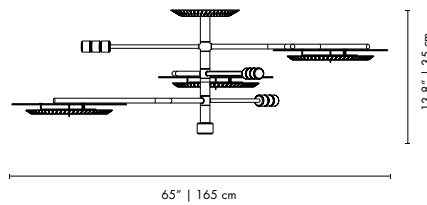

HENDRIX | SUSPENSION

MATERIALS
BODY: Brass
SHADES: Brass

WEIGHT
Approx. 20 kg | 44 lbs

BULBS (40W)
9 x G9 Bulbs (included) (bulbs not included for North America)

DIMENSIONS
DIAM.: 65" | 165 cm
HEIGHT: 13.8" | 35 cm
POLE HEIGHT: 39.4" | 100 cm
(customizable on purchase)

PACKAGE
(Cardboard Box)