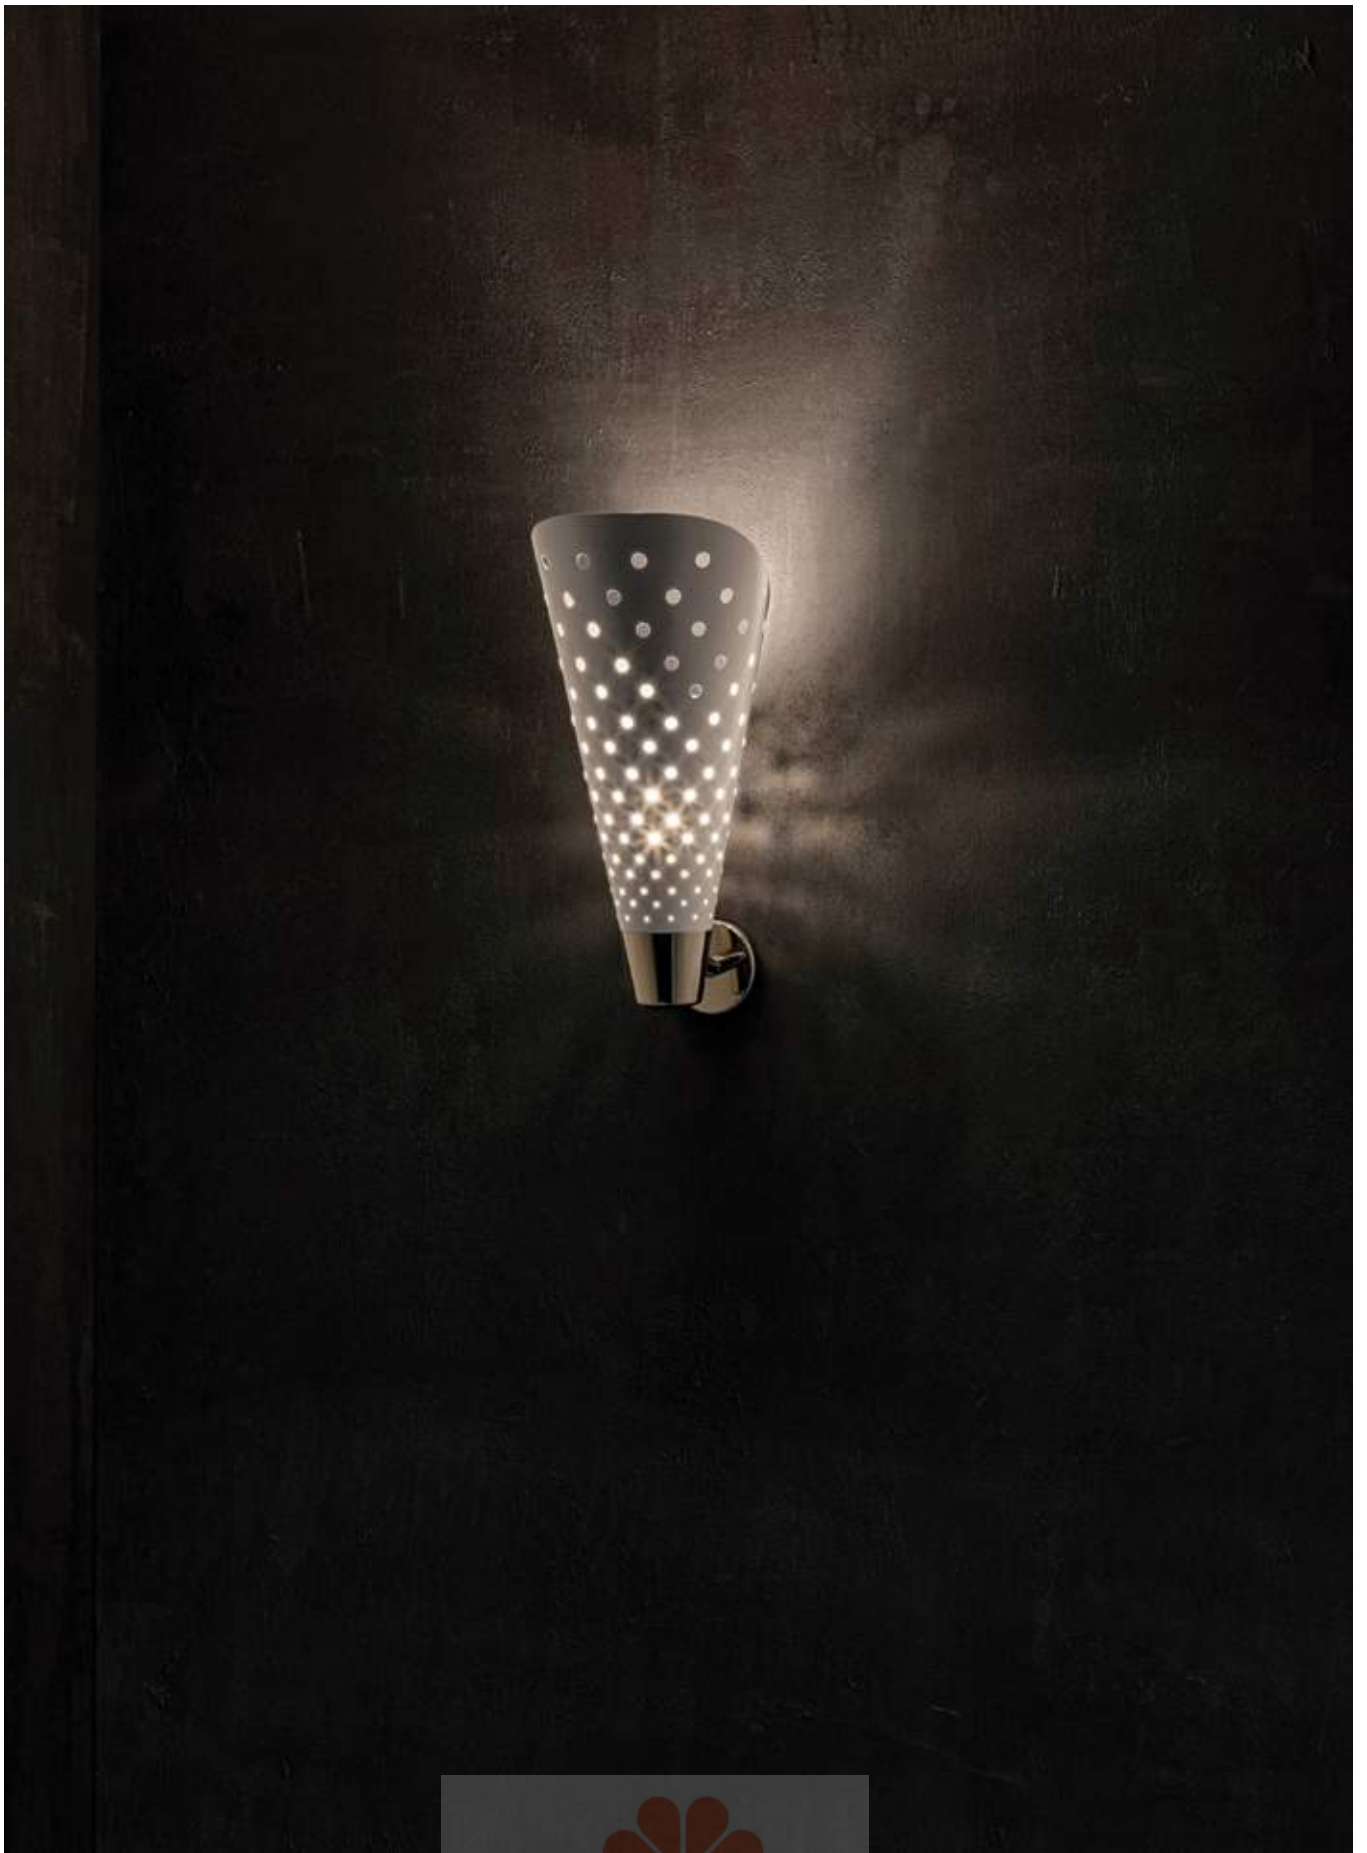

DIMENSIONS

HEIGHT: 19.7" | 50 cm

DEPTH: 59.1" | 150 cm

WIDTH: 11.8" | 30 cm

DIZZY

WALL LAMP

A modern-day interpretation of the mid-century modern lighting designs produced in the 1950s and 1960s, Dizzy wall sconce is 100% designed and handmade in Portugal. This stilnovo lighting design is built in brass, with nickel plated and glossy white standard finishes, which can all be customized according to your needs and your interior design project. Due to its minimalist character, Dizzy white wall lamp is an extremely versatile piece, which can be used in almost any room of your mid-century modern home. It works great as a decorative wall light in a scandinavian style bedroom, or even as a bedside wall lamp.

MATERIALS

BODY: Brass
SHADE: Brass

WEIGHT

Approx.: 1 kg | 2.2 lbs

BULBS (40 w)

1 x E27 Bulb (bulbs not included for North America)

DIMENSIONS

HEIGHT: 16.1" | 41 cm
WIDTH: 7.5" | 19 cm
DEPTH: 8.7" | 22 cm