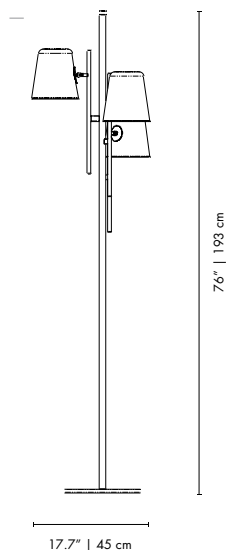

COLE | FLOOR

MATERIALS
BODY: Brass
SHADE: Aluminum

WEIGHT
Approx.: 13 kg | 28.7 lbs

BULBS (40W)
3 x E27 Bulbs (included) (bulbs not included for North America)

DIMENSIONS
WIDTH: 17.7" | 45 cm
HEIGHT: 76" | 193 cm
DEPTH: 13.8" | 35 cm

PACKAGE
(Cardboard Box)
WIDTH: 27.1" | 69
HEIGHT: 79.1" | 201 cm
DEPTH: 22.8" | 58 cm
0.8044 m³ / 25kg

COLEMAN | FLOOR

MATERIALS
BODY: Brass
SHADE: Aluminum
WIRE: Textile

WEIGHT
Approx.: 5 kg | 11 lbs

BULBS (40W)
1 x E27 Bulbs (included) (bulbs not included for North America)

DIMENSIONS
HEIGHT: 70.5" | 179 cm
DEPTH: 18" | 45 cm

PACKAGE
(Cardboard Box)
WIDTH: 18.1" | 46 cm
HEIGHT: 74.8" | 190 cm
DEPTH: 18.1" | 46 cm
0.4 m³ / 15kg