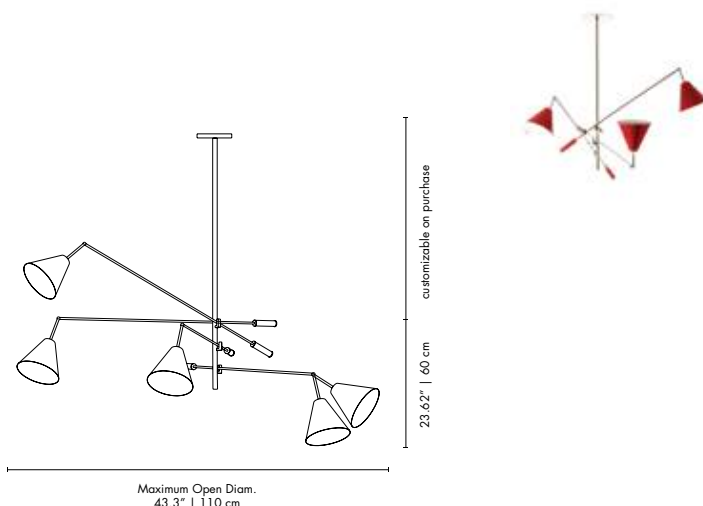

SINATRA | SUSPENSION

MATERIALS
BODY: Brass
SHADE: Aluminum
COUNTER WEIGHT: Steel

WEIGHT
Approx. 15 kg | 33 lbs

BULBS (40W)
3 x E27 Bulbs (included) (bulbs not included for North America)

DIMENSIONS
TOTAL CENTRAL ROD HEIGHT
(from the bottom to the connection with adjustable point): 23.62"
| 60 cm
ADJUSTABLE POLE HEIGHT: (customizable on purchase)
Maximum Open DIAM: 43.3" | 110 cm

PACKAGE
(Cardboard Box)
HEIGHT: 51.18" | 130cm
WIDTH: 23.62" | 60 cm
DEPTH: 27.56" | 70cm
0.546 m³ / 20 kg