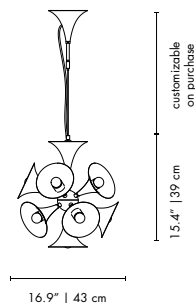

PACKAGE

(Cardboard Box)

HEIGHT: 31.5" | 80cm

WIDTH: 29.13" | 74 cm

DEPTH: 29.13" | 74 cm

0.44 m³ / 29 kg

Brushed Brass White   Copper White   Gold & Black   Nickel & Black   Nickel & White