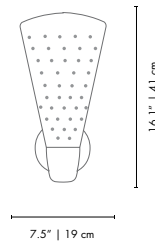

DIZZY | WALL

MATERIALS
BODY: Brass
SHADE: Brass

WEIGHT
Approx.: 1 kg | 2.2 lbs

BULBS (40W)
1 x E27 Bulb (bulbs not included for North America)

DIMENSIONS
HEIGHT: 16.1" | 41 cm
WIDTH: 7.5" | 19 cm
DEPTH: 8.7" | 22 cm

PACKAGE
(Cardboard Box)
HEIGHT: 18.5" | 47 cm
WIDTH: 8.3" | 21 cm
DEPTH: 10.6" | 27 cm
0.0267 m³ / 2 kg