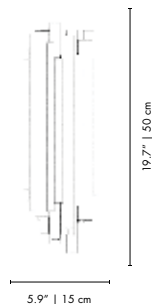

BRUBECK | WALL

MATERIALS
BODY: Brass

WEIGHT
Approx.: 3 kg | 13.2 lbs

BULBS (40W)
4 x G9 Bulbs (included) (bulbs not included for North America)

DIMENSIONS
HEIGHT: 19.7" | 50 cm
WIDTH: 5.9" | 15 cm
DEPTH: 4.3" | 11 cm

PACKAGE
HEIGHT: 22.8" | 58 cm
WIDTH: 11" | 28 cm
DEPTH: 8.7" | 22 cm
0.0357 m³ / 5,5 kg