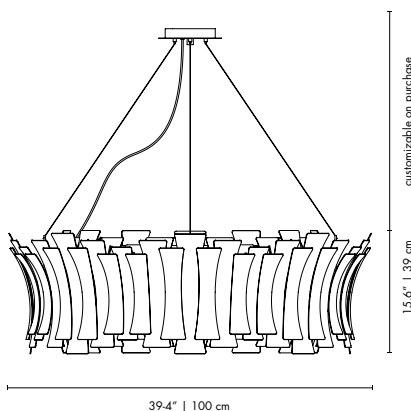

ETTA ROUND | SUSPENSION

MATERIALS
BODY: Brass

WEIGHT
Approx.: 40 kg | 88 lbs

BULBS (40 w)
24 x G9 Bulbs (included) (bulbs not included for North America)

DIMENSIONS
BODY HEIGHT: 15.6" | 39 cm
DIAM.: 39.4" | 100 cm
STANDARD CORD HEIGHT: 39.4" | 100 cm (adjustable)
(customizable on purchase)

PACKAGE
HEIGHT: 22.83" | 58cm
WIDTH: 34.65" | 108 cm
DEPTH: 34.65" | 108cm
0.68 m³ / 73 kg