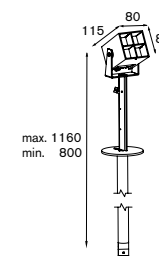

- 10730332 black struc
- 10730333 desert
- 10730322 khaki

lamp 4x QR-C 16 Gy6.35 max. 20 W
transfo not incorporated
adjustability h 360° v 120°