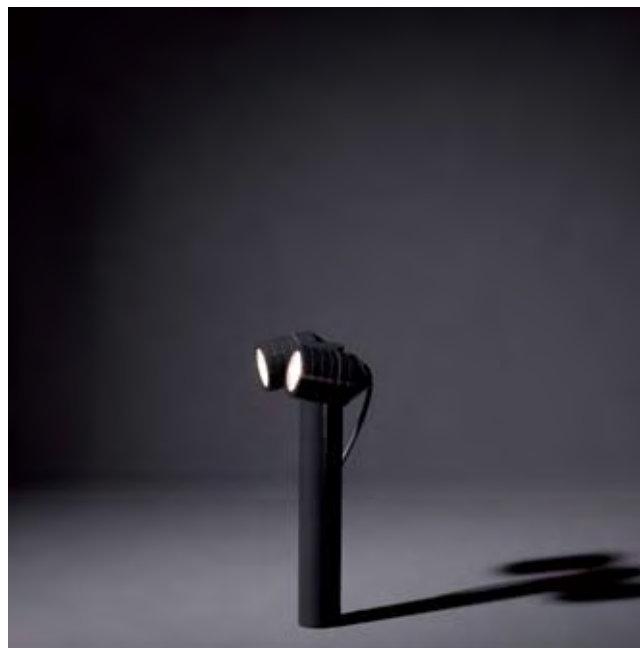

Beamer 2x MR16 TI

10720106 dark grey
10720133 desert
10720122 khaki

lamp 1x QR-CBC 51 Gu 5.3 max. 50 W
transfo incorporated, electronic
adjustability v -90°/+90°

! for fixation in soil only

10720206 dark grey
10720233 desert
10720222 khaki

lamp 2x QR-CBC 51 Gu 5.3 max. 50 W
transfo incorporated, electronic
adjustability v -90°/+90°

! for fixation in soil only