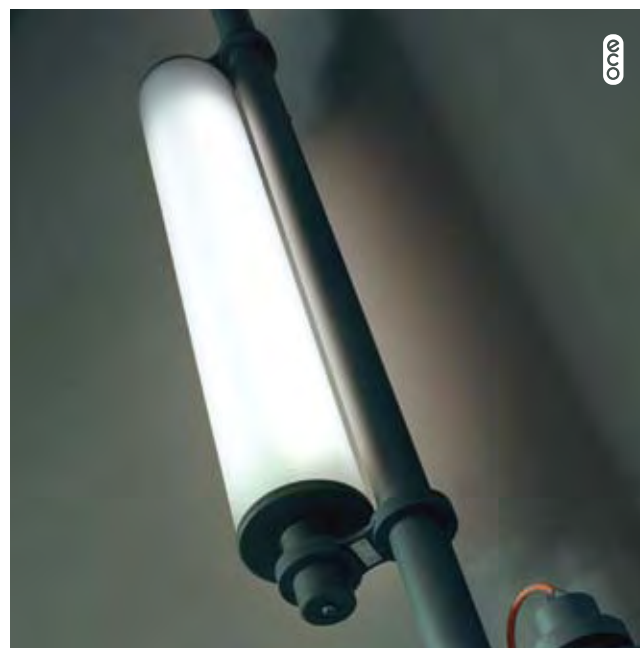

Fuser alone 2x 21W