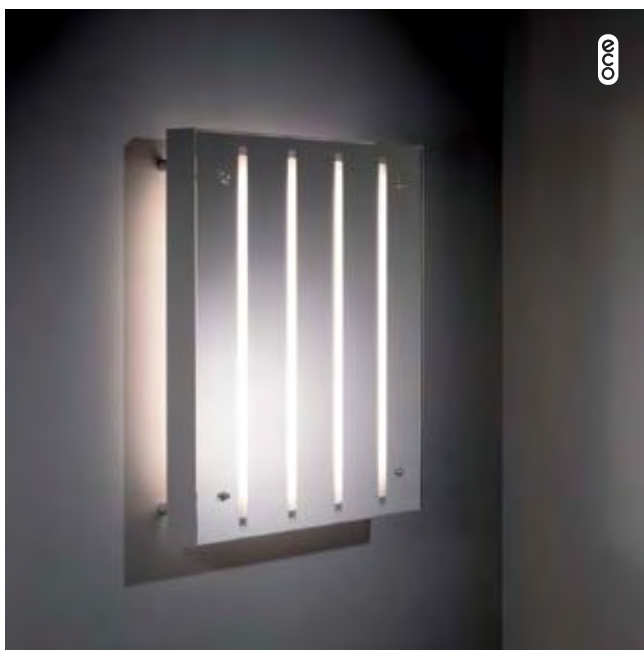

square moon design by Luc Vincent

EXTERIOR 303

Square moon mirror 2x 24W IP55 backlit (lighting)