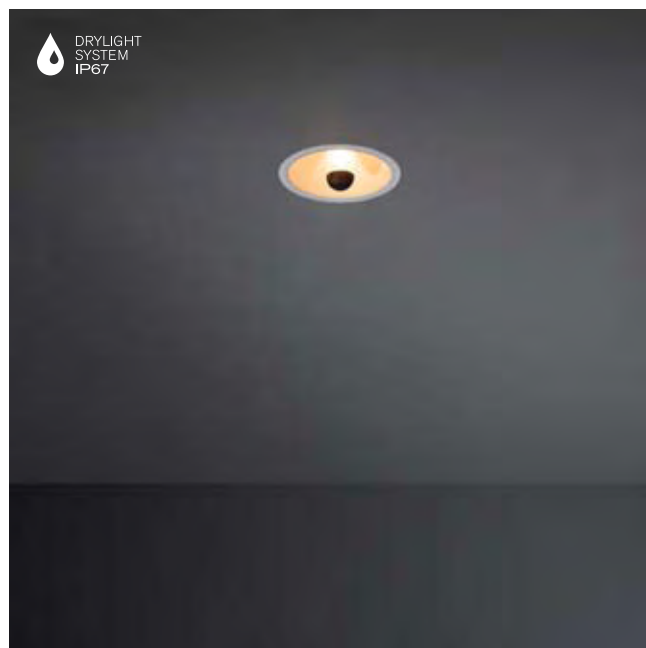

344 EXTERIOR

Yuri QT12 35W

DRYLIGHT SYSTEM
IP67

11230205 alu interior
11230241 champ interior
11230209 matt white interior

Ø128
100

lamp 1x QT-ax 12 Gy6.35 max. 35 W
transfo not incorporated
aperture ø 114 h 100

0.27 0.5m 12V IP 67 960 °C