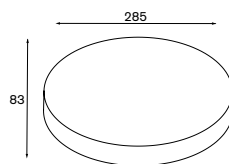

- 11210532 black struc
- 11210533 desert
- 11210522 khaki
- 11210509 white struc