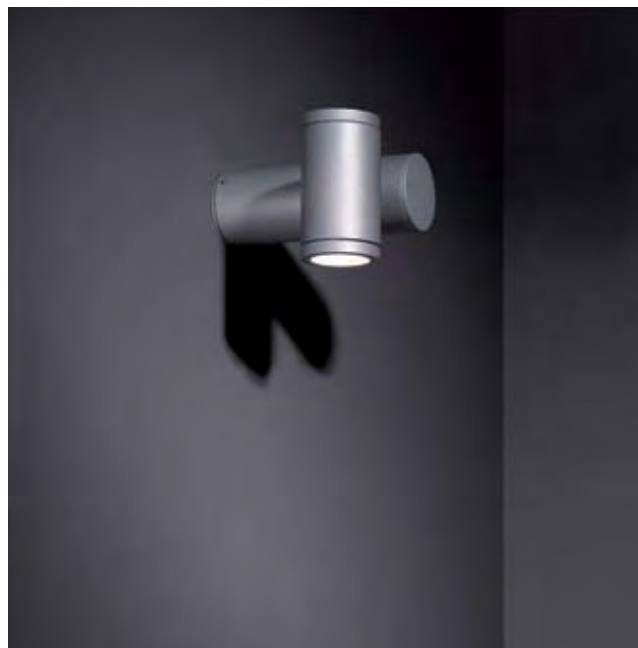

Vector up/down TI 2x MR16

10700519 alu
10700533 desert
10700522 khaki

lamp 2x QR-C 51 Gu 5.3 max. 35 W
transfo incorporated, electronic
adjustability v 359°

lamp 2x QR-C 51 Gu 5.3 max. 35 W
transfo incorporated, electronic
adjustability v 359°

1.10 0.5m D 230V F IP 44 960°C

10700819 alu
10700833 desert
10700822 khaki

lamp 2x QR-C 51 Gu 5.3 max. 35 W
transfo incorporated, electronic
adjustability v 359°

1.20 0.5m D 230V F IP 44 960°C