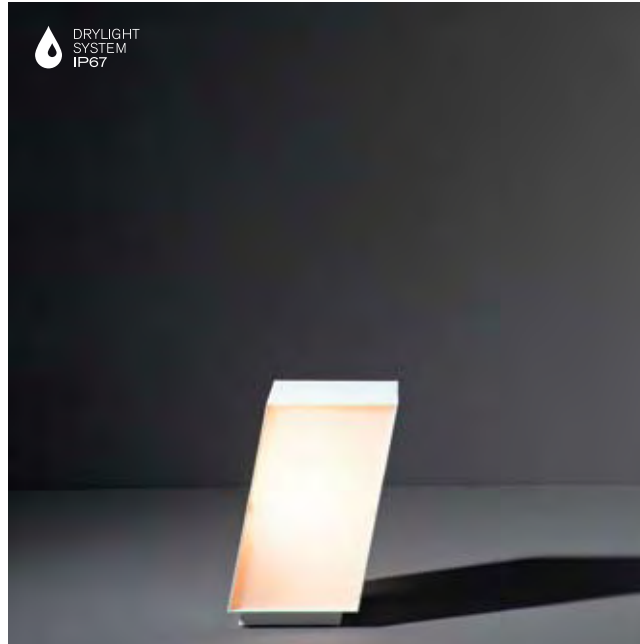

starring: gutter  
architect: Ghibaudo architecture  
location: private residence, Le Rayol Canadel, France

284 EXTERIOR

Fall 1.4 G9

Fall 1.3 G9

11180132 black struc  
11180133 desert  
11180109 white struc  
11180122 khaki