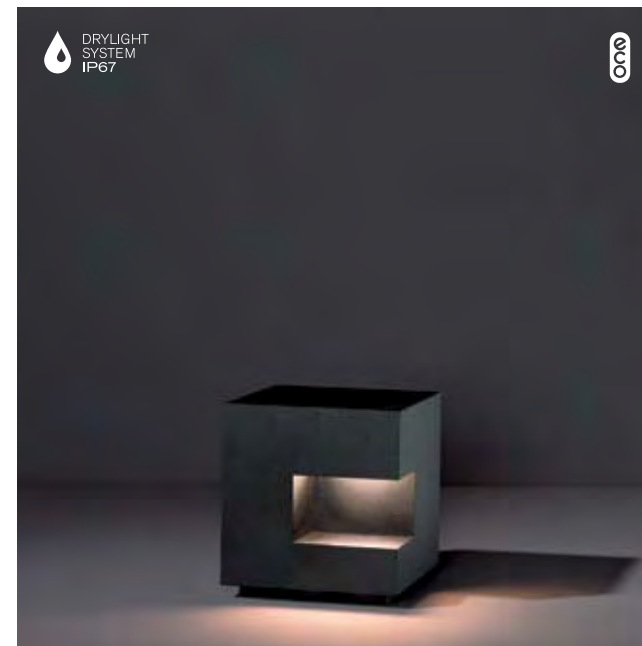

### Gutter G9

11190232 black struc  
11190233 desert  
11190222 khaki

lamp 1x QT 14 G9 max. 40 W  
transfo/gear not required

! can be used with earthpin1 (11189002)

5.40 D 230V F ↓ IP 67 960°C

### Gutter PL

11190132 black struc  
11190133 desert  
11190122 khaki

lamp 1x TC-SEL 2G7 5 -7 W  
gear incorporated, electronic

! can be used with earthpin1 (11189002)

5.40 D 230V F ↓ IP 67 960°C

starring: gutter