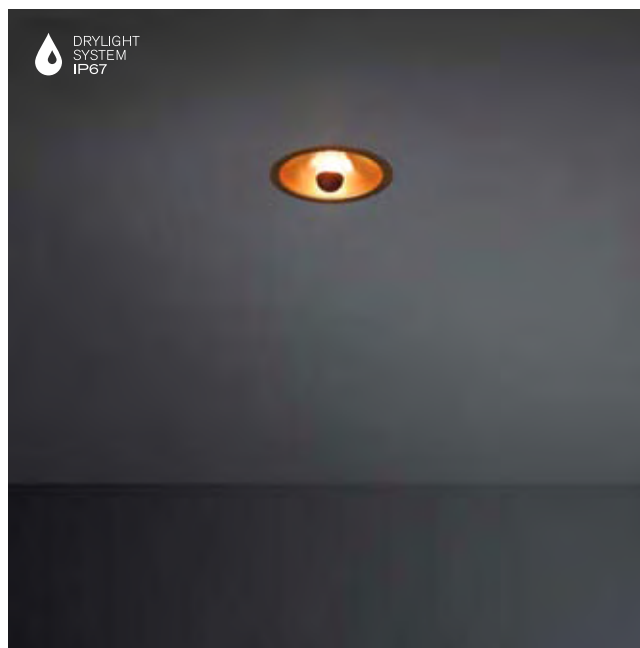

Yuri G9 40W

DRYLIGHT SYSTEM
IP67

11230105 alu interior
11230141 champ interior
11230109 matt white interior

Ø128
100

lamp 1x QT 14 G9 max. 40 W
transfo/gear not required
aperture ø 114 h 100

0.27 0.5m 230V IP 67 960 °C