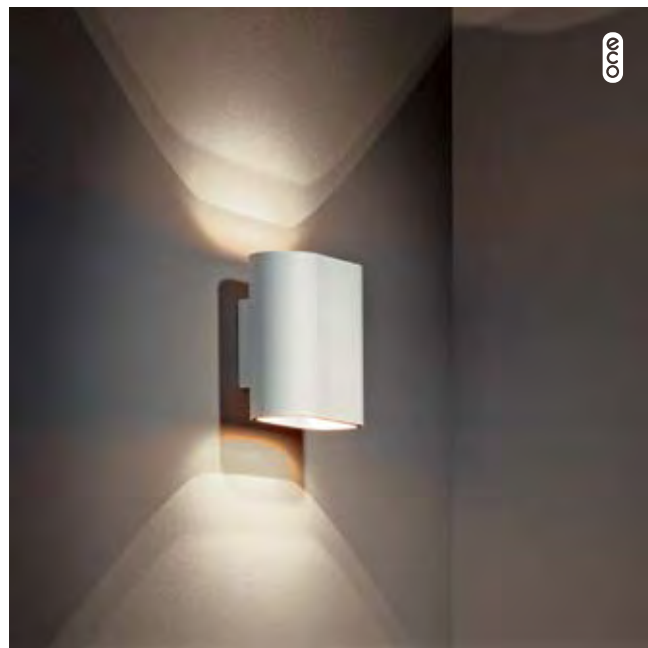

! louvre, glass & mounting tube included  
! base flange & base optional

1.54 0.5m D 230V F ↓ IP43 960°C

326 EXTERIOR

Duell wall ext ice white LED

Duell wall ext warm white LED

11071232 black struc (gold interior)  
11071204 matt chrome (black interior)  
11071209 white struc (champagne interior)