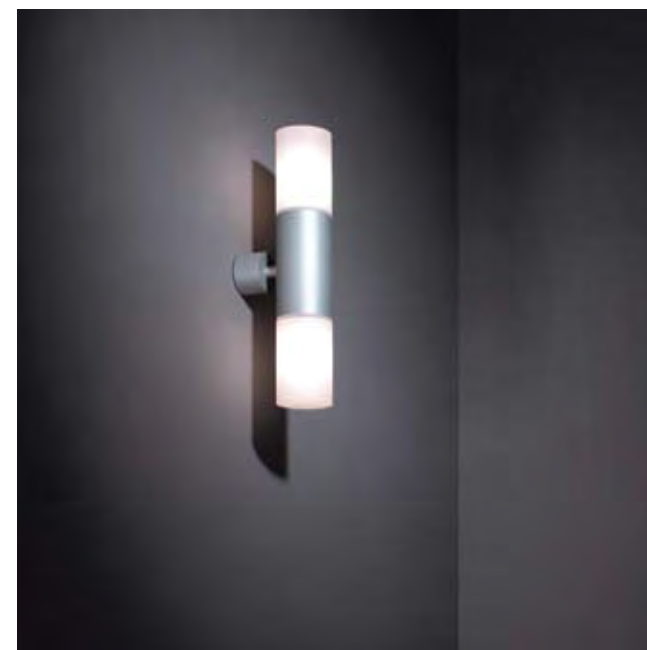

### Instant plus 2x E14

10710319 alu  
10710309 white struc

lamp 2x IT-3 30 E14 max. 25 W  
transfo/gear not required

! only for vertical mounting

0.50      

310 EXTERIOR

starring: instant  
architect: Feilden & Mawson  
project: 1 London Bridge, London, UK