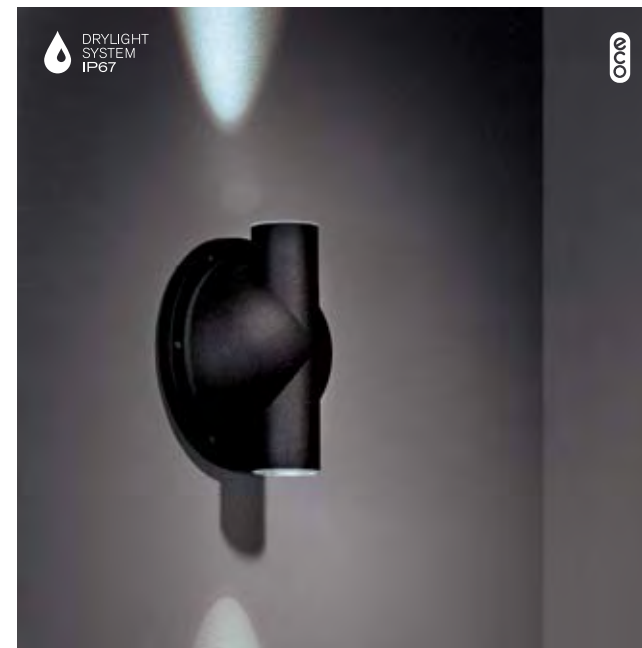

Wicky ice white LED

11160119 alu struc
11160132 black struc
11160133 desert
11160122 khaki

lamp 1x QT-ax 12 Gy6.35 max. 50 W
transfo not incorporated

! can be used with earthpin 350mm (11189802)

11160219 alu struc
11160232 black struc
11160233 desert
11160222 khaki

lamp 1x QT 14 G9 max. 40 W
transfo/gear not required

! can be used with earthpin 350mm (11189802)

11160619 alu struc
11160632 black struc
11160633 desert
11160622 khaki

lamp 2x high power LED
LED gear incorporated

! can be used with earthpin 350mm (11189802)