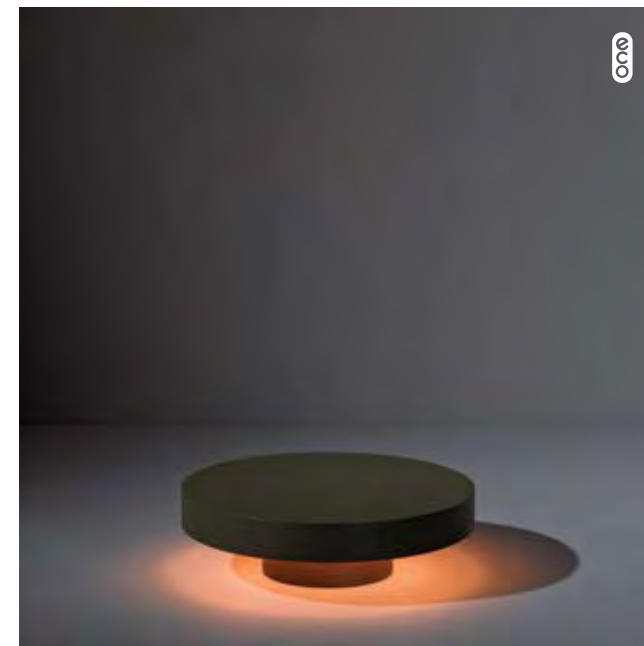

Skifv low 22W

11210232 black struc
11210233 desert
11210222 khaki
11210209 white struc

lamp 1x T16-R 2Gx13 22 W
gear incorporated, electronic

! can be used with earthpin 350mm (11189802)

11210132 black struc
11210133 desert
11210122 khaki
11210109 white struc

lamp 1x T16-R 2Gx13 22 W
gear incorporated, electronic

! can be used with earthpin 350mm (11189802)