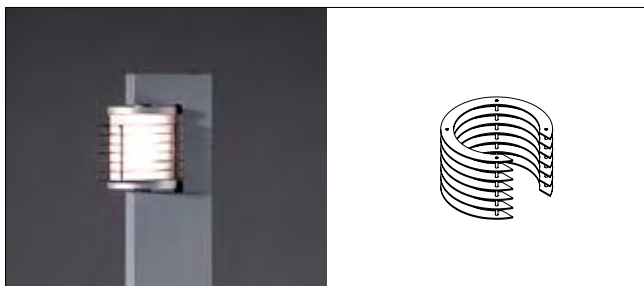

Hybrid louvre

10650502 black

Luminance-reducing louvre for hybrid.
Or for aesthetic use