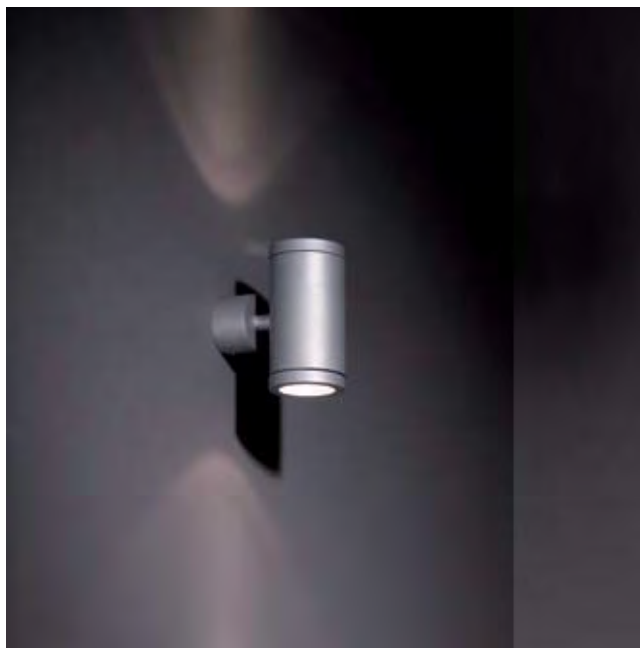

! only QPAR16 lamp dimmable

starring: flasher

336 EXTERIOR

Vector 1x MR16

Vector 2x MR16

10700119 alu  
10700133 desert  
10700122 khaki

lamp 1x QR-C 51 Gu 5.3 max. 50 W  
transfo not incorporated

0.40 0.5m 12V F IP44 III 960°C