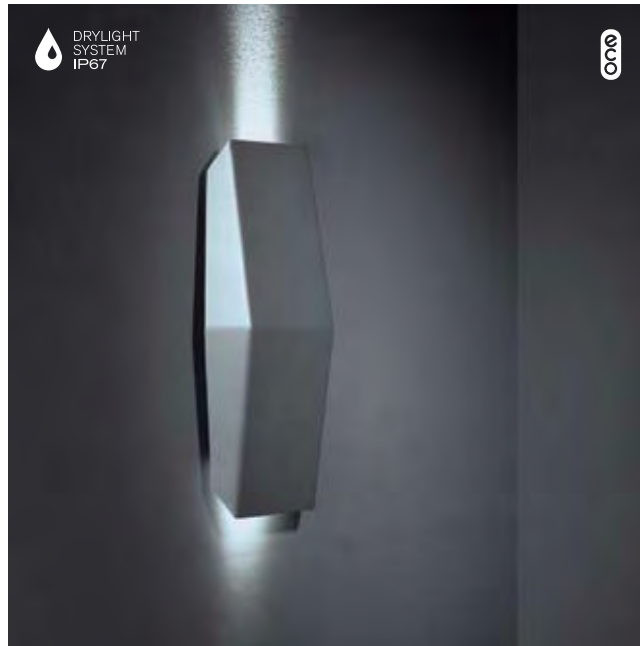

lamp 2x QT 14 G9 max. 40 W  
transfo/gear not required

! can be used with earthpin 350mm (11189802)

starring: a(r)mor

314 EXTERIOR

**A(r)mor** ice white LED

**A(r)mor** double ice white LED

11170433 desert  
11170419 alu struc  
11170432 black struc  
11170422 khaki