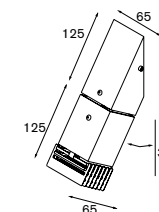

Grannos colourfilter / louvre

- 10791713 colourfilter red
- 10791714 colourfilter yellow
- 10791715 colourfilter green
- 10791716 colourfilter blue

10791502 louvre

Luminance reducing louvre

Grannos conbox

10800130 conbox fix square

10800330 conbox fix round

Apostrophe TI

- 10740206 dark grey
- 10740233 desert
- 10740222 khaki

lamp 1x QR-CBC 51 Gu 5.3 max. 50 W
transfo incorporated, electronic

! louvre + glass included