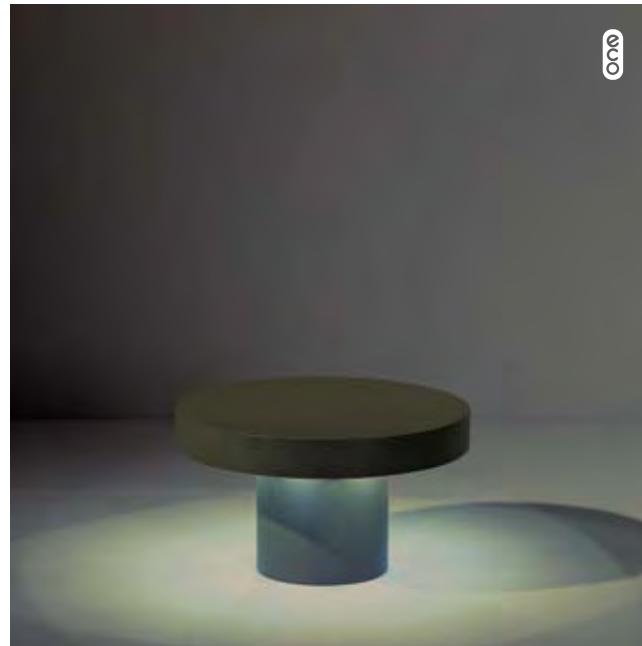

Skifv high warm white LED