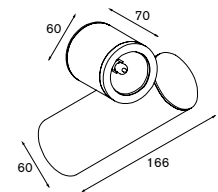

lamp 1x QR-C 51 Gu 5.3 max. 35 W
transfo incorporated, electronic
adjustability v 359°