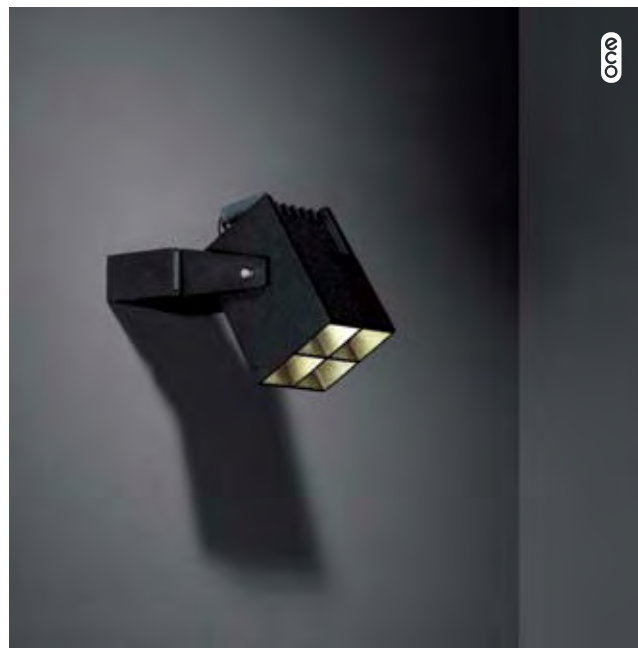

Juliette foot warm white LED

10730632 black struc
10730633 desert
10730622 khaki

lamp 4x high power LED 1W
gear incorporated, electronic
adjustability h 350° v 120°

10730732 black struc
10730733 desert
10730722 khaki

lamp 4x high power LED 1W
gear incorporated, electronic
adjustability h 350° v 120°