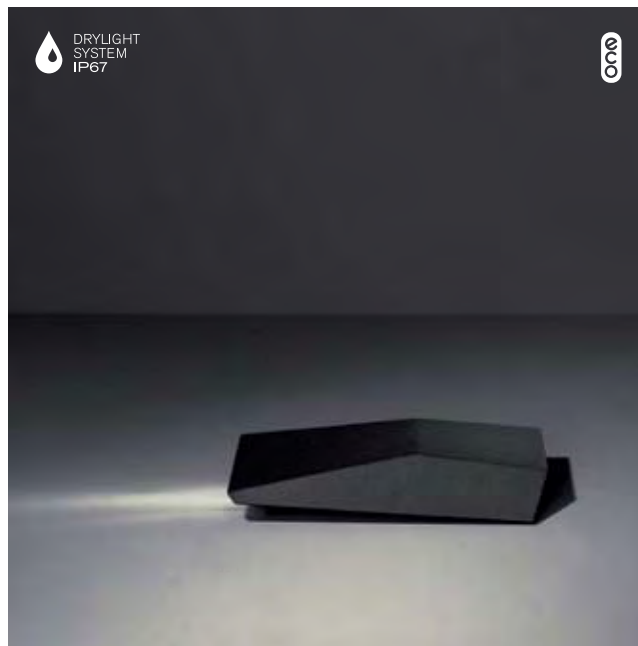

A(r)mor warm white LED

A(r)mor double warm white LED

11170833 desert
11170819 alu struc
11170832 black struc
11170822 khaki

lamp 3x high power LED 1W
gear incorporated, electronic

! can be used with earthpin 350mm (11189802)

2.80 0.1m F 230V IP 67 960°C

11170933 desert
11170919 alu struc
11170932 black struc
11170922 khaki

lamp 6x high power LED 1W
gear incorporated, electronic

! can be used with earthpin 350mm (11189802)

3.30 0.1m F 230V IP 67 960°C