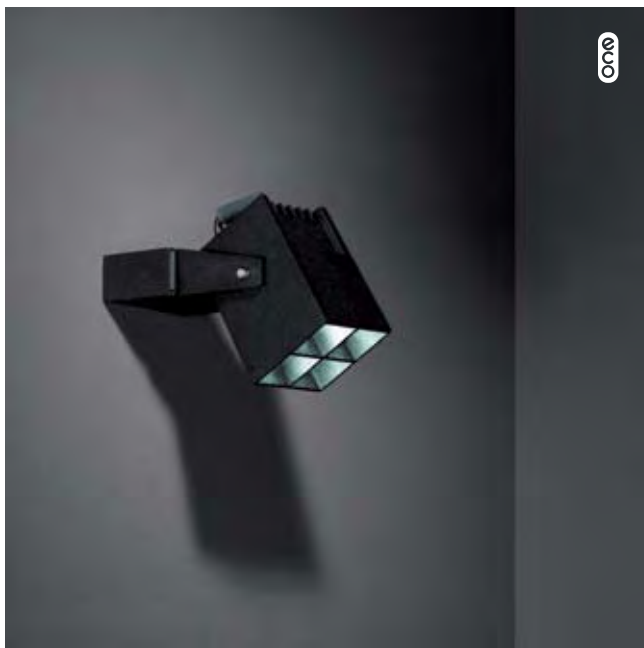

Juliette foot ice white LED