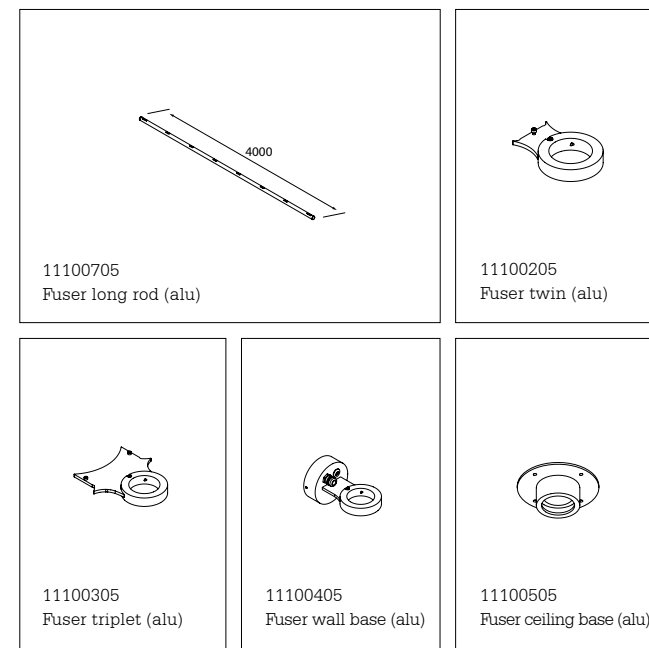

Fuser components

11101011 opal

lamp 2x T16 G5 21 W
gear incorporated, electronic
light output ratio :
lor 85,43 dlor 43,93 ulor 41,5

! contains Fuser single kit and 1x Fuser alone 2x 21W
! black wire available in box
! polar diagram P5