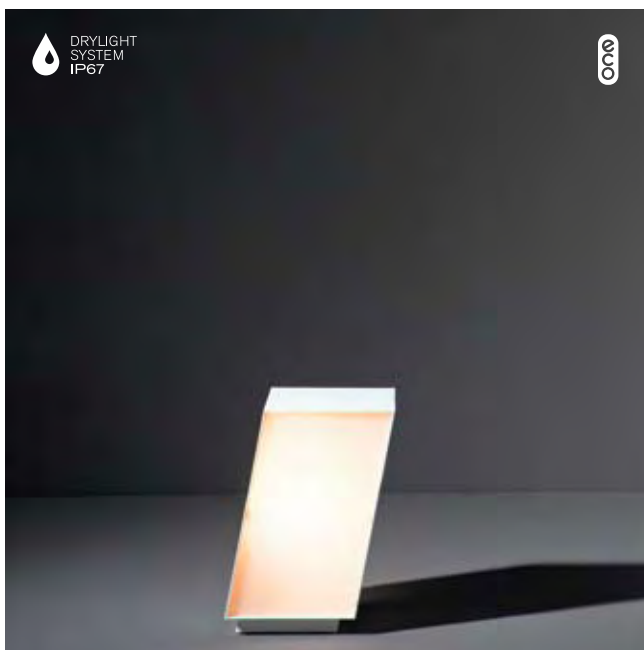

! can be used with earthpin2 (11189102)

Fall 1.3 PL 7W

11180332 black struc  
11180333 desert  
11180309 white struc  
11180322 khaki

lamp 1x TC-SEL 2G7 5 -7 W  
gear incorporated, electronic

! can be used with earthpin2 (11189102)