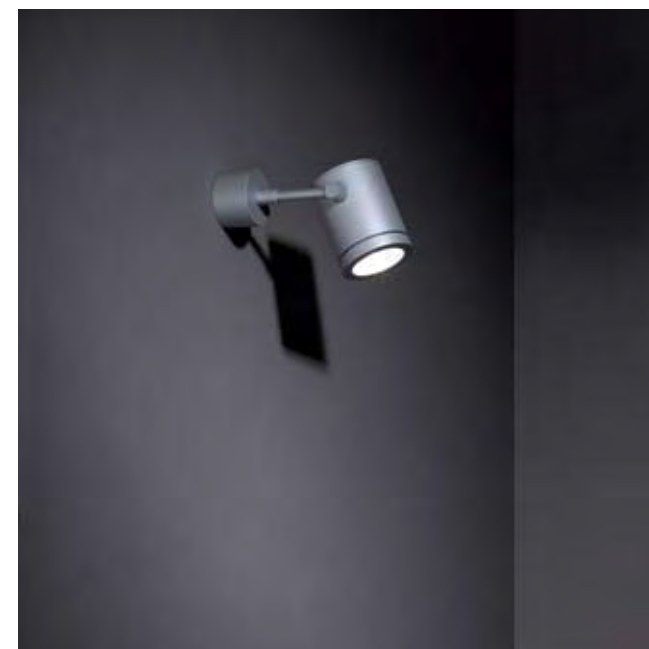

### Vector 1x MR16 orientable

10700319 alu  
10700333 desert  
10700322 khaki

lamp 1x QR-C 51 Gu 5.3 max. 50 W  
transfo not incorporated  
adjustability h 359° v 359°

0.45 0.5m 12V F IP 44 960°C

starring: vector  
project: Bonsoir Florian, Roeselare, Belgium