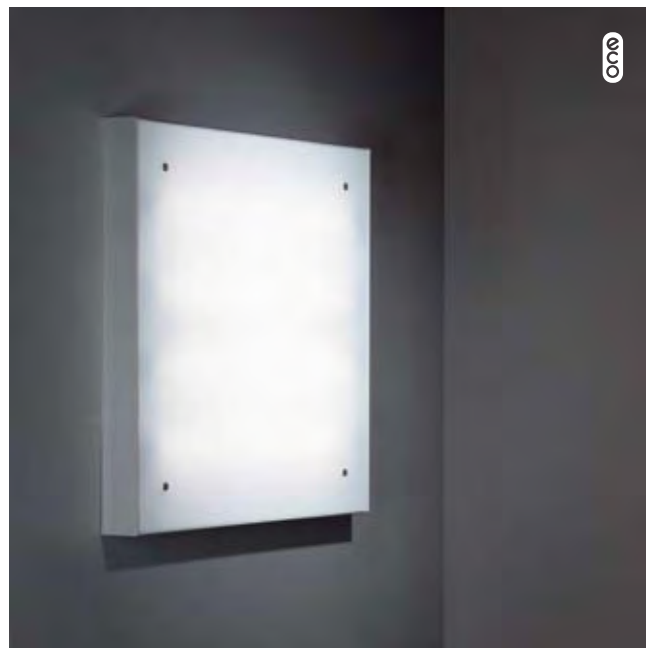

302 EXTERIOR

Square moon IP55 4x 24W