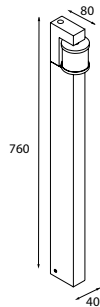

10650219 alu
10650233 desert
10650222 khaki