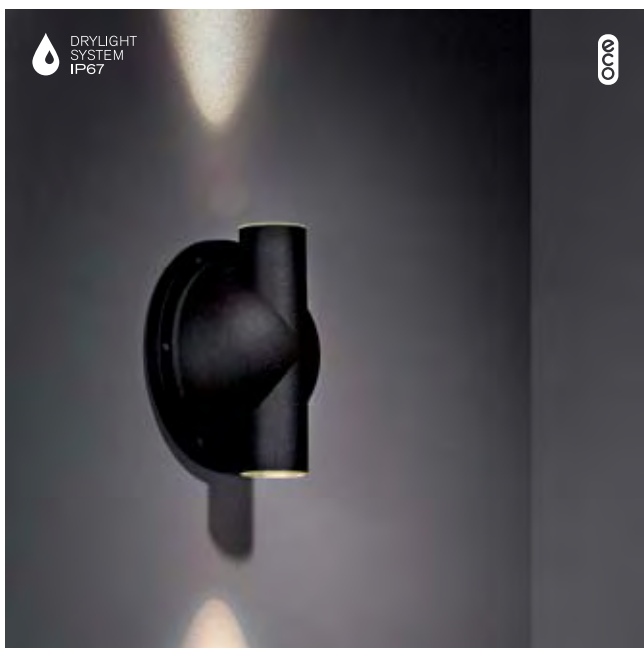

Wicky warm white LED