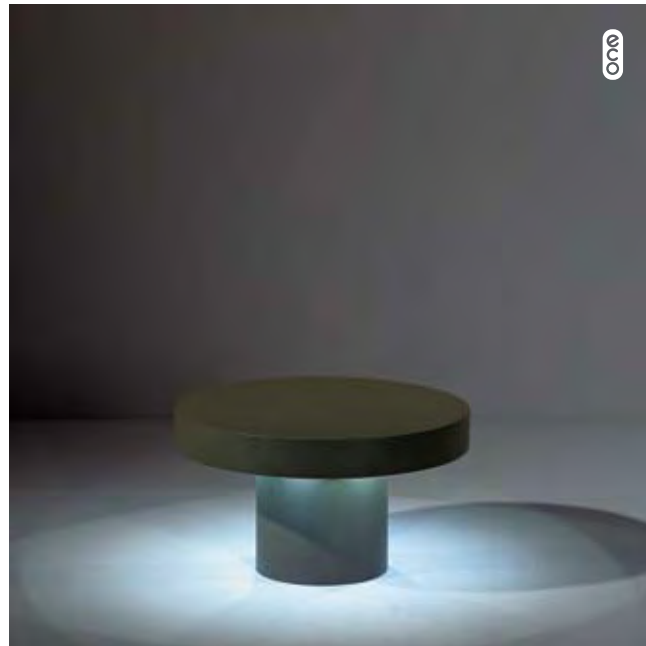

294 EXTERIOR

Skifv high ice white LED