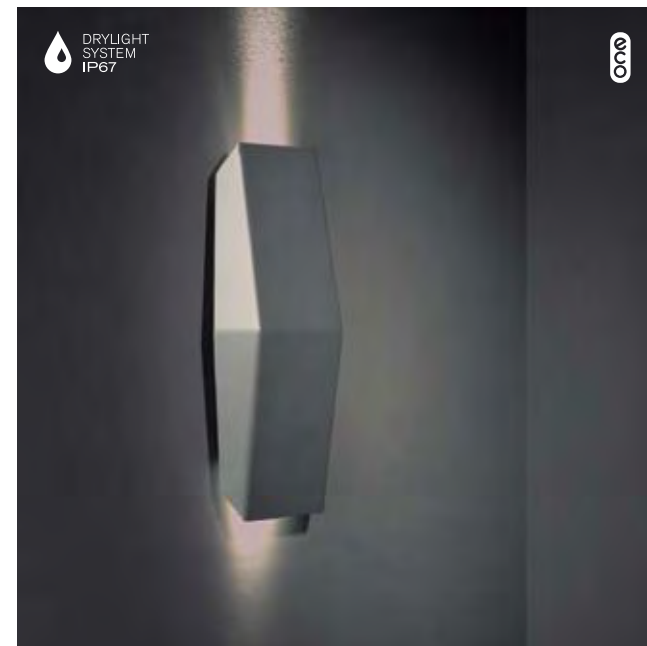

A(r)mor warm white LED

A(r)mor double warm white LED

11170833 desert
11170819 alu struc
11170832 black struc
11170822 khaki

lamp 3x high power LED 1W
gear incorporated, electronic

! can be used with earthpin 350mm (11189802)

2.80 0.1m F 230V IP 67 960°C

11170933 desert
11170919 alu struc
11170932 black struc
11170922 khaki

lamp 6x high power LED 1W
gear incorporated, electronic

! can be used with earthpin 350mm (11189802)

3.30 0.1m F 230V IP 67 960°C