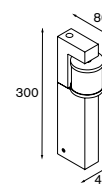

10650119 alu
10650133 desert
10650122 khaki