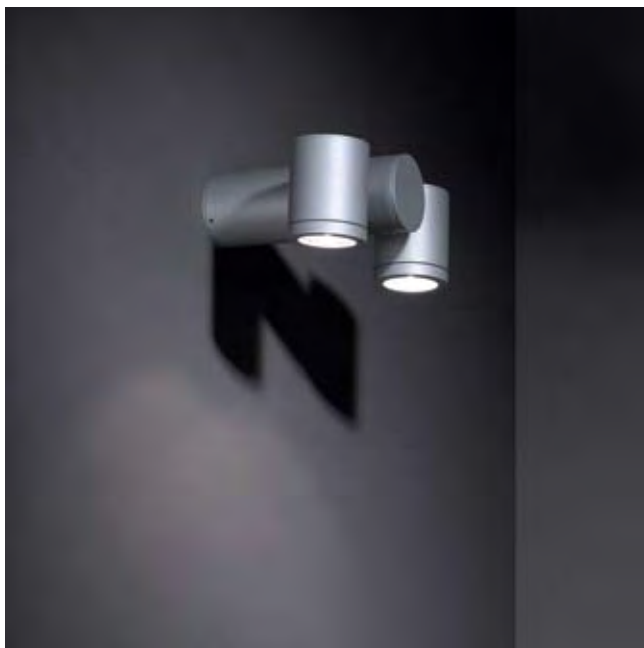

Vector TI 2x MR16