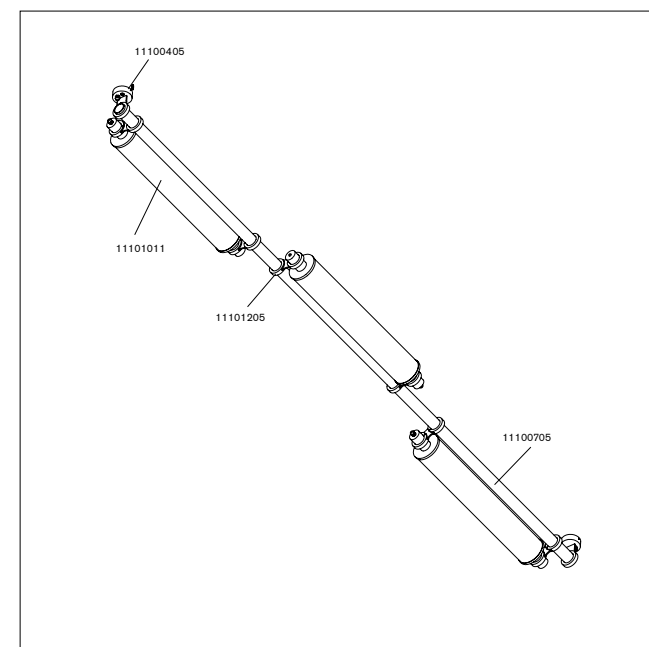

### Fuser components

11101011 opal

lamp 2x T16 G5 21 W  
gear incorporated, electronic  
light output ratio :  
lor 85,43 dlor 43,93 ulor 41,5

! contains Fuser single kit and 1x Fuser alone 2x 21W  
! black wire available in box  
! polar diagram P5