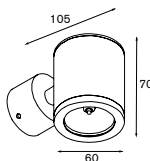

! only QPAR16 lamp dimmable

starring: flasher

336 EXTERIOR

Vector 1x MR16

Vector 2x MR16

10700119 alu  
10700133 desert  
10700122 khaki

lamp 1x QR-C 51 Gu 5.3 max. 50 W  
transfo not incorporated

0.40 0.5m 12V F IP44 III 960°C