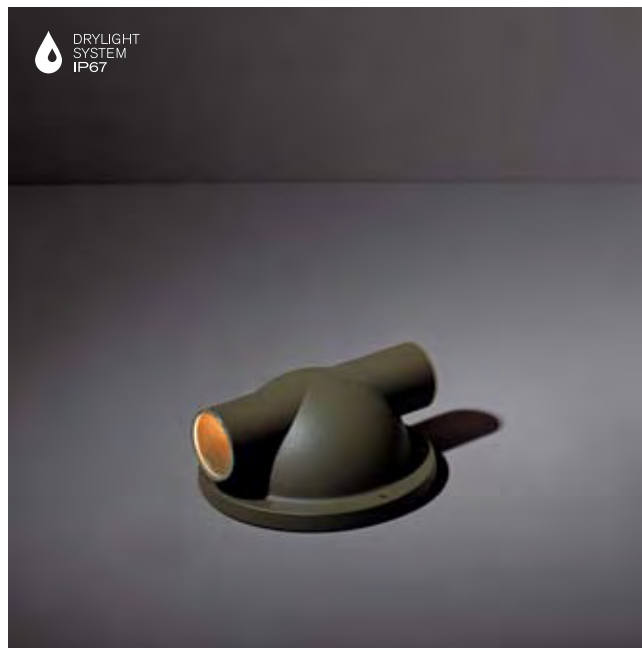

290 EXTERIOR

Wicky QT 12

Wicky G9

Wicky ice white LED

11160119 alu struc
11160132 black struc
11160133 desert
11160122 khaki

lamp 1x QT-ax 12 Gy6.35 max. 50 W
transfo not incorporated

! can be used with earthpin 350mm (11189802)

11160219 alu struc
11160232 black struc
11160233 desert
11160222 khaki

lamp 1x QT 14 G9 max. 40 W
transfo/gear not required

! can be used with earthpin 350mm (11189802)

11160619 alu struc
11160632 black struc
11160633 desert
11160622 khaki

lamp 2x high power LED
LED gear incorporated

! can be used with earthpin 350mm (11189802)