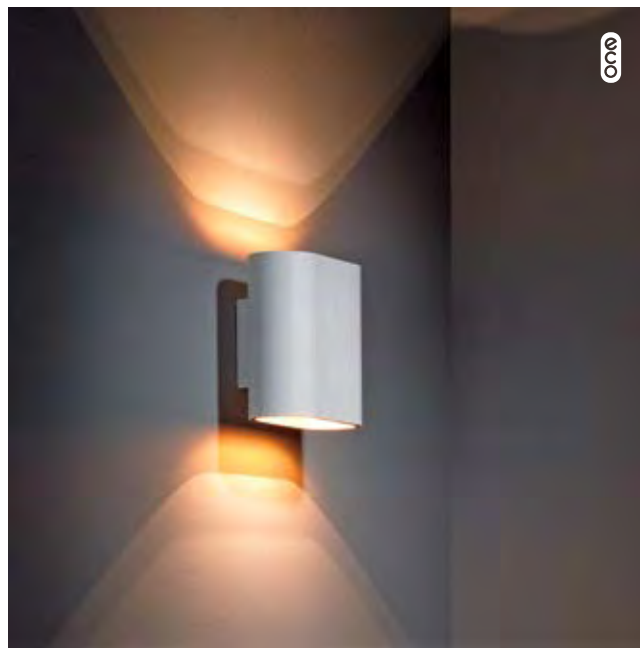

! louvre, glass & mounting tube included  
! base flange & base optional

1.54 0.5m D 230V F ↓ IP43 960°C

326 EXTERIOR

Duell wall ext ice white LED

Duell wall ext warm white LED

11071232 black struc (gold interior)  
11071204 matt chrome (black interior)  
11071209 white struc (champagne interior)