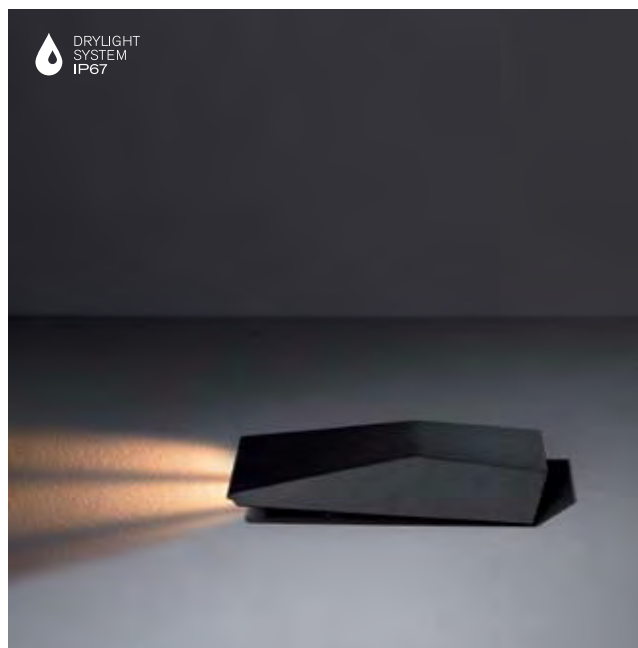

A(r)mor G9

A(r)mor double G9

11170233 desert
11170219 alu struc
11170232 black struc
11170222 khaki

lamp 1x QT 14 G9 max. 40 W
transfo/gear not required

! can be used with earthpin 350mm (11189802)

11170633 desert
11170619 alu struc
11170632 black struc
11170622 khaki

lamp 2x QT 14 G9 max. 40 W
transfo/gear not required

! can be used with earthpin 350mm (11189802)

starring: a(r)mor