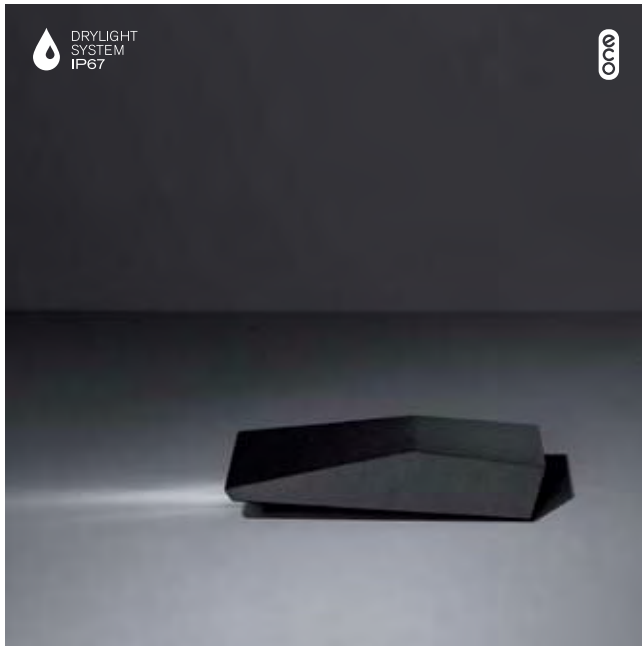

lamp 2x QT 14 G9 max. 40 W  
transfo/gear not required

! can be used with earthpin 350mm (11189802)

starring: a(r)mor

314 EXTERIOR

**A(r)mor** ice white LED

**A(r)mor** double ice white LED

11170433 desert  
11170419 alu struc  
11170432 black struc  
11170422 khaki