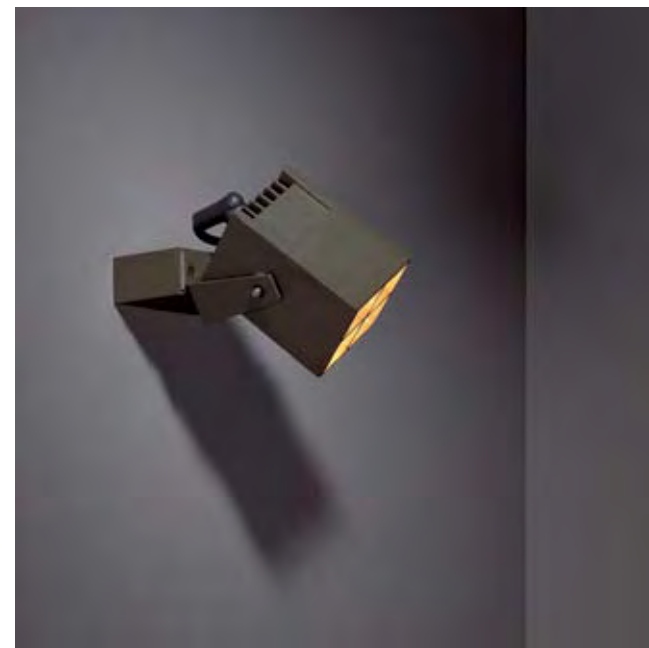

! cable (3m) incorporated  
10739930 gear led driver (350mA 12W IP67)

     IP 43  960°C

320 EXTERIOR

starring: juliette

Juliette foot Ministar

- 10730532 black struc
- 10730533 desert
- 10730522 khaki

lamp 4x QR-C 16 Gy6.35 max. 20 W  
transfo incorporated, electronic  
adjustability h 350° v 120°