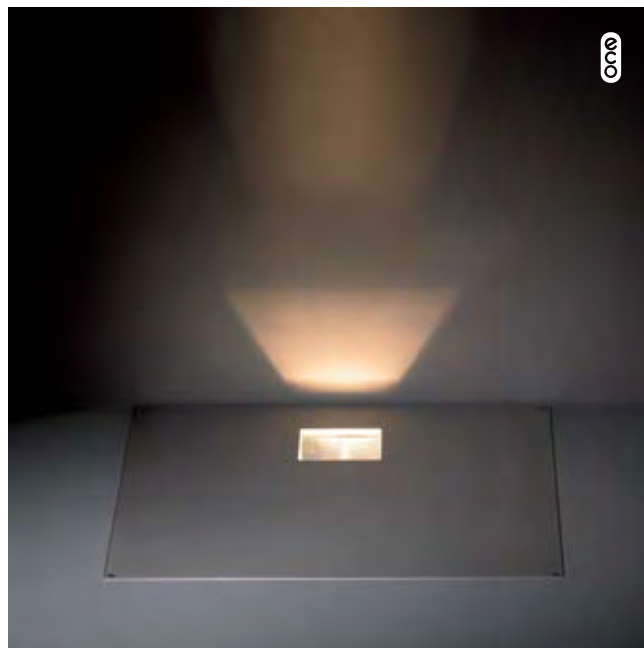

### Square moon mirror 2x 24W IP55 backlit (lighting)

10632644 alu struc

lamp 2x T16 G5 24 W  
gear incorporated, electronic

9.20 0.5m 230V F IP 55 960°C

304 EXTERIOR

Grounder CDM-TC 70W 40x40

Grounder CDM-TC 70W 50x50