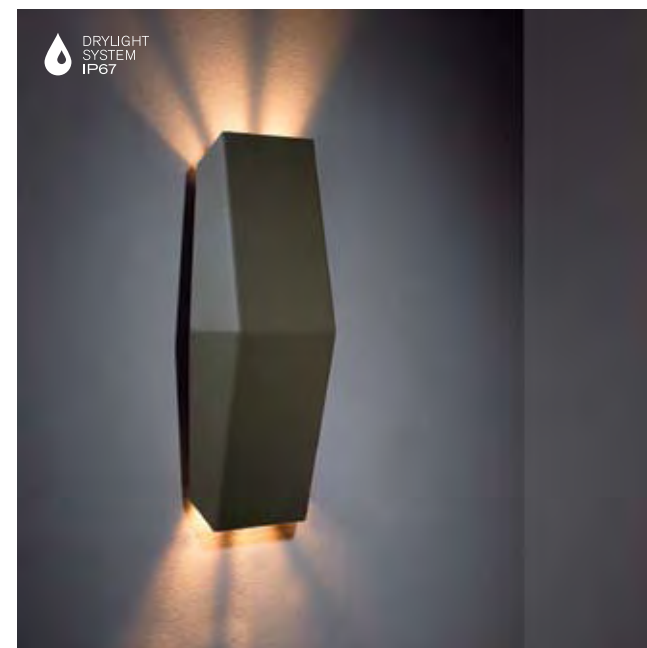

A(r)mor double G9

11170233 desert
11170219 alu struc
11170232 black struc
11170222 khaki

lamp 1x QT 14 G9 max. 40 W
transfo/gear not required

! can be used with earthpin 350mm (11189802)

11170633 desert
11170619 alu struc
11170632 black struc
11170622 khaki

lamp 2x QT 14 G9 max. 40 W
transfo/gear not required

! can be used with earthpin 350mm (11189802)

starring: a(r)mor