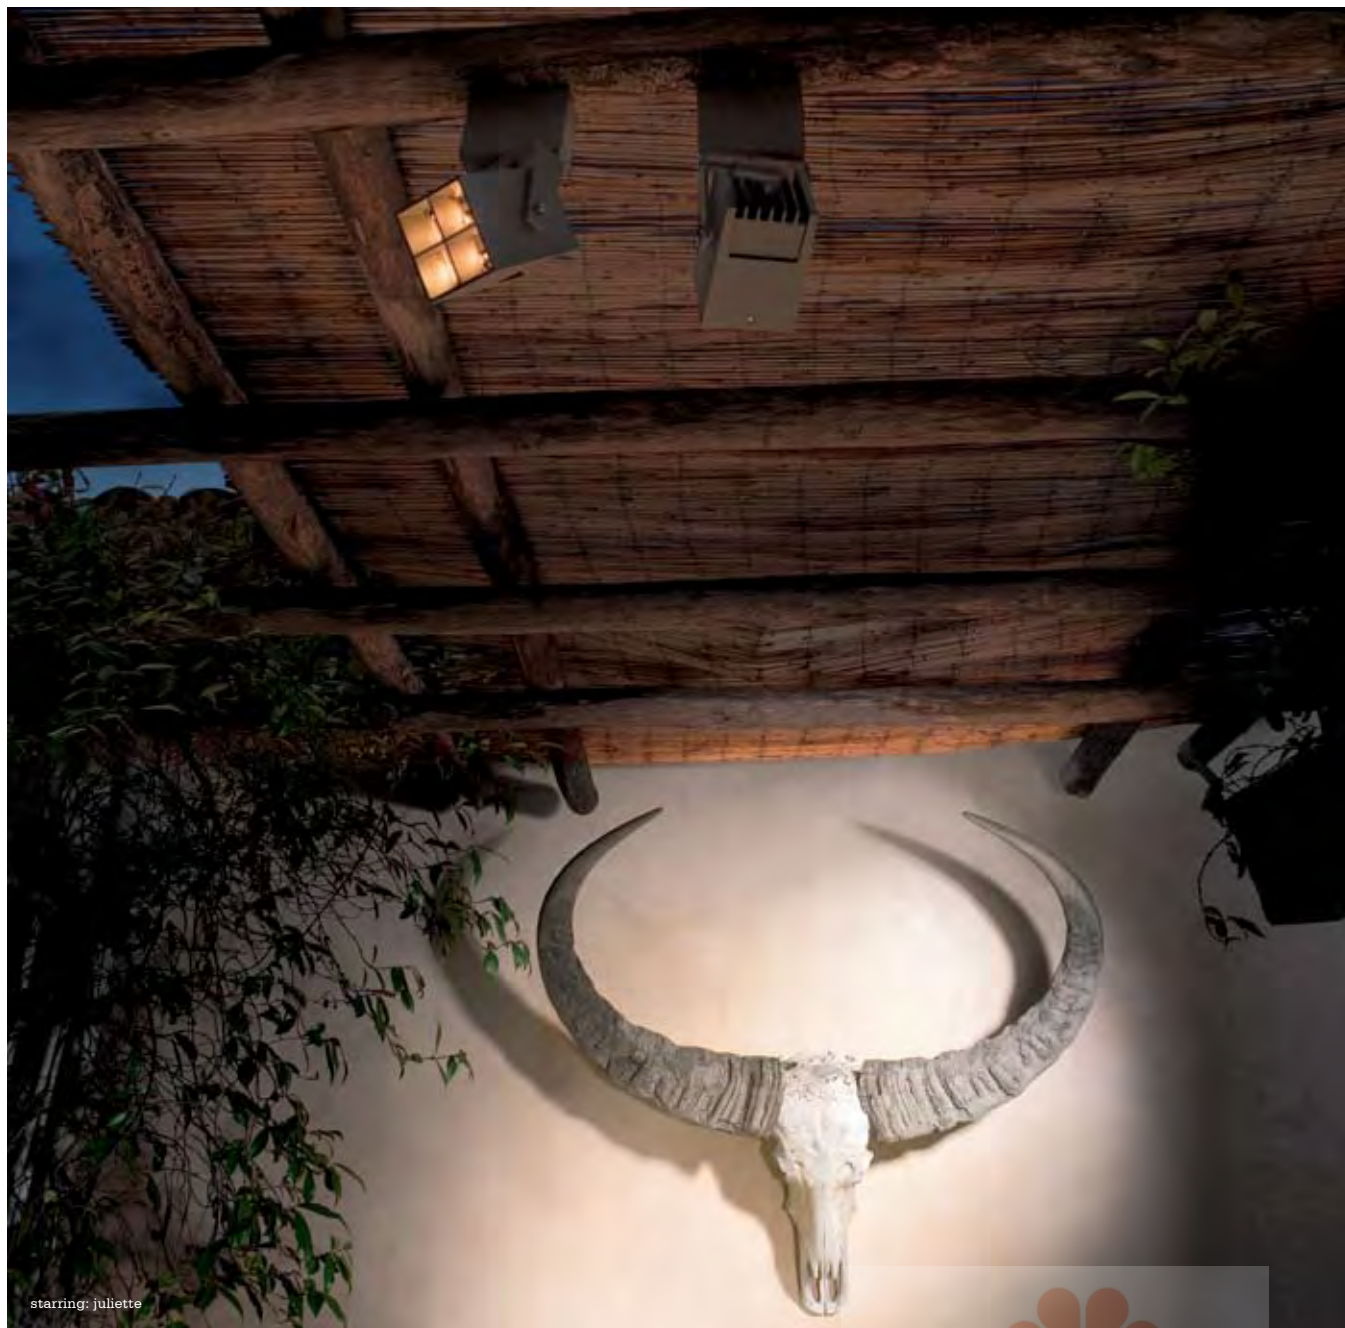

320 EXTERIOR

starring: juliette