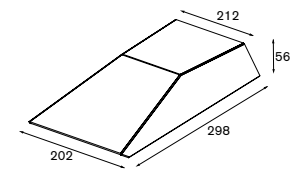

- 11170333 desert
- 11170319 alu struc
- 11170332 black struc
- 11170322 khaki