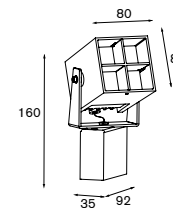

! cable (3m) incorporated  
10739930 gear led driver (350mA 12W IP67)

     IP 43  960°C

320 EXTERIOR

starring: juliette

Juliette foot Ministar

- 10730532 black struc
- 10730533 desert
- 10730522 khaki

lamp 4x QR-C 16 Gy6.35 max. 20 W  
transfo incorporated, electronic  
adjustability h 350° v 120°