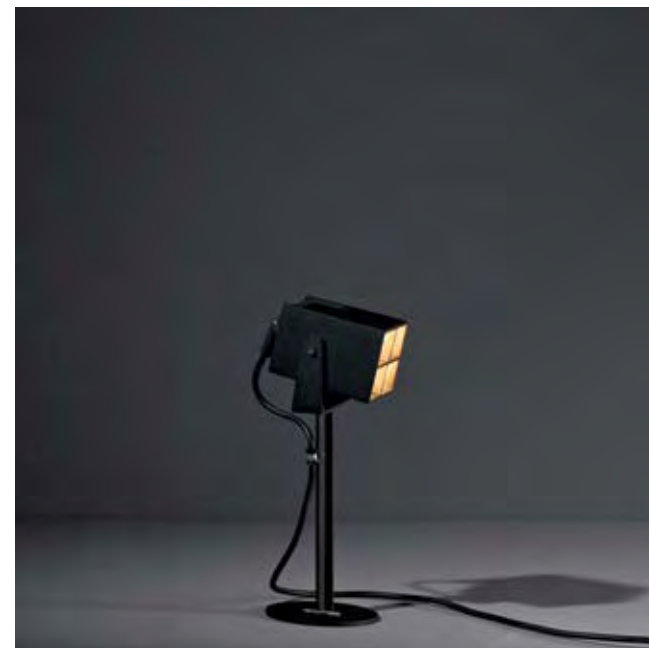

Juliette Ministar