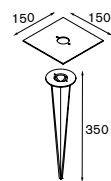

includes earthpin 350 mm + base plate

! can be used with Gutter and Hybrid