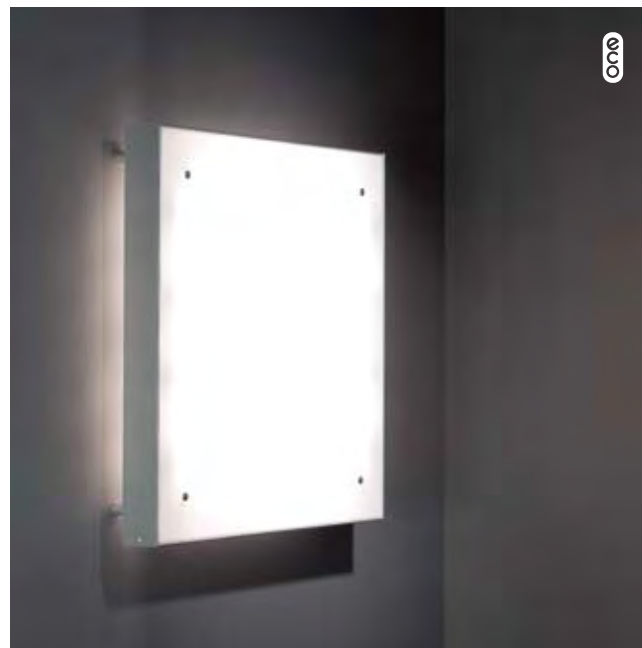

Square moon backlit IP55 4x 24W