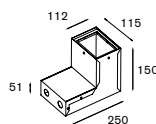

Grannos conbox

10800130 conbox fix square