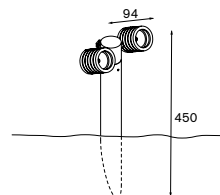

lamp 2x QR-CBC 51 Gu 5.3 max. 50 W  
transfo incorporated, electronic  
adjustability v -90°/+90°

! for fixation in soil only