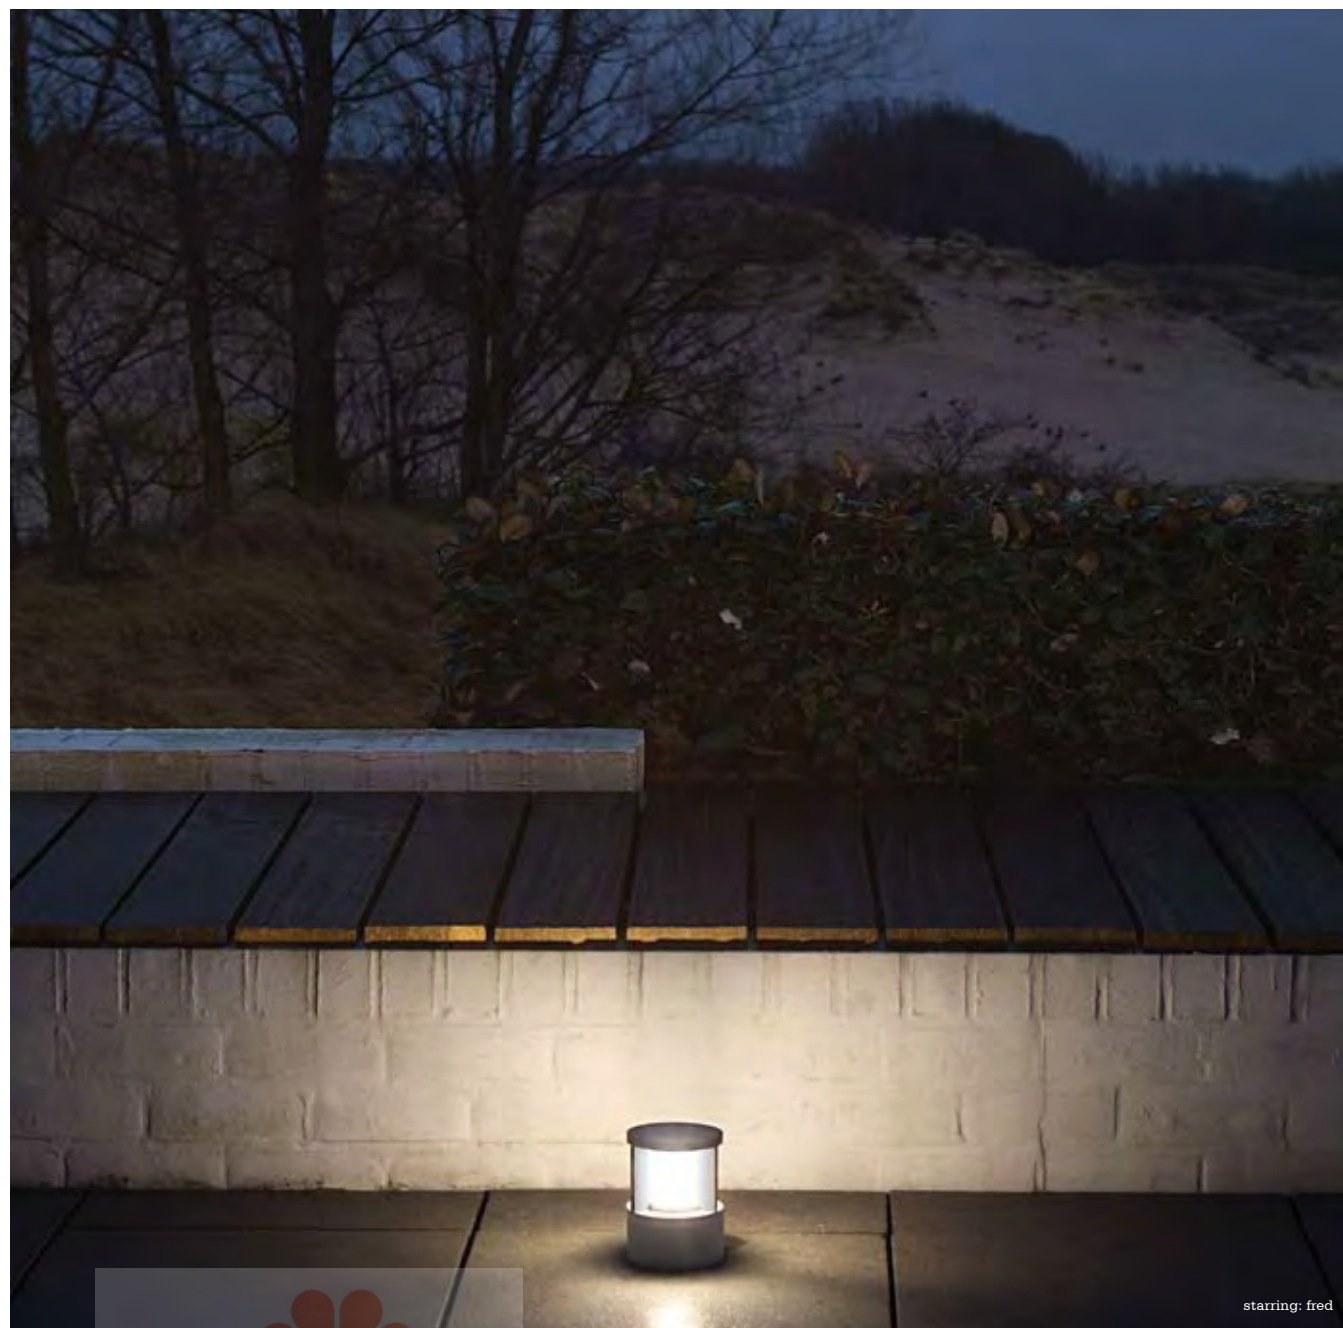

10970119 alu  
10970133 desert  
10970122 khaki

lamp 1x QT-ax 12 Gy6.35 max. 50 W  
transfo incorporated, electronic

! can be used with earthpin3 (11189202)

1.10 0.5m D 230V F IP 54 960 °C

330 EXTERIOR

Beamer 1x MR16 TI