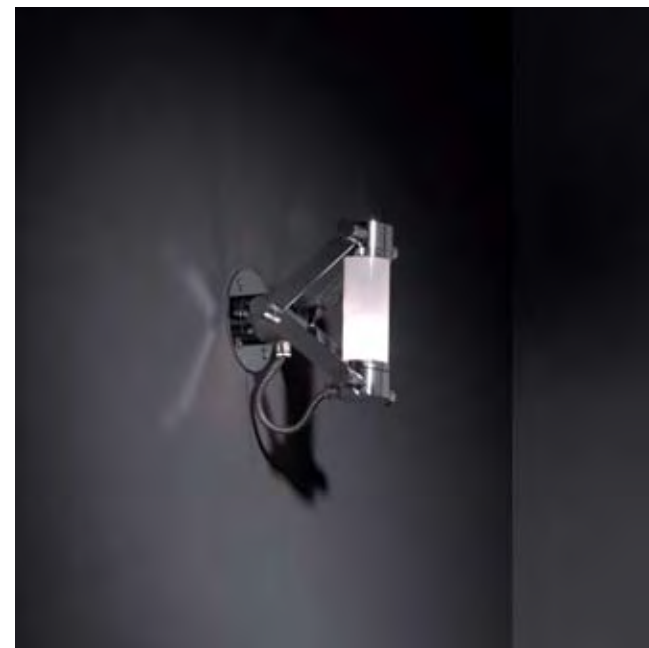

1.10 0.5m D 230V F IP 44 960°C

10700819 alu  
10700833 desert  
10700822 khaki

lamp 2x QR-C 51 Gu 5.3 max. 35 W  
transfo incorporated, electronic  
adjustability v 359°

1.20 0.5m D 230V F IP 44 960°C

Lab 2