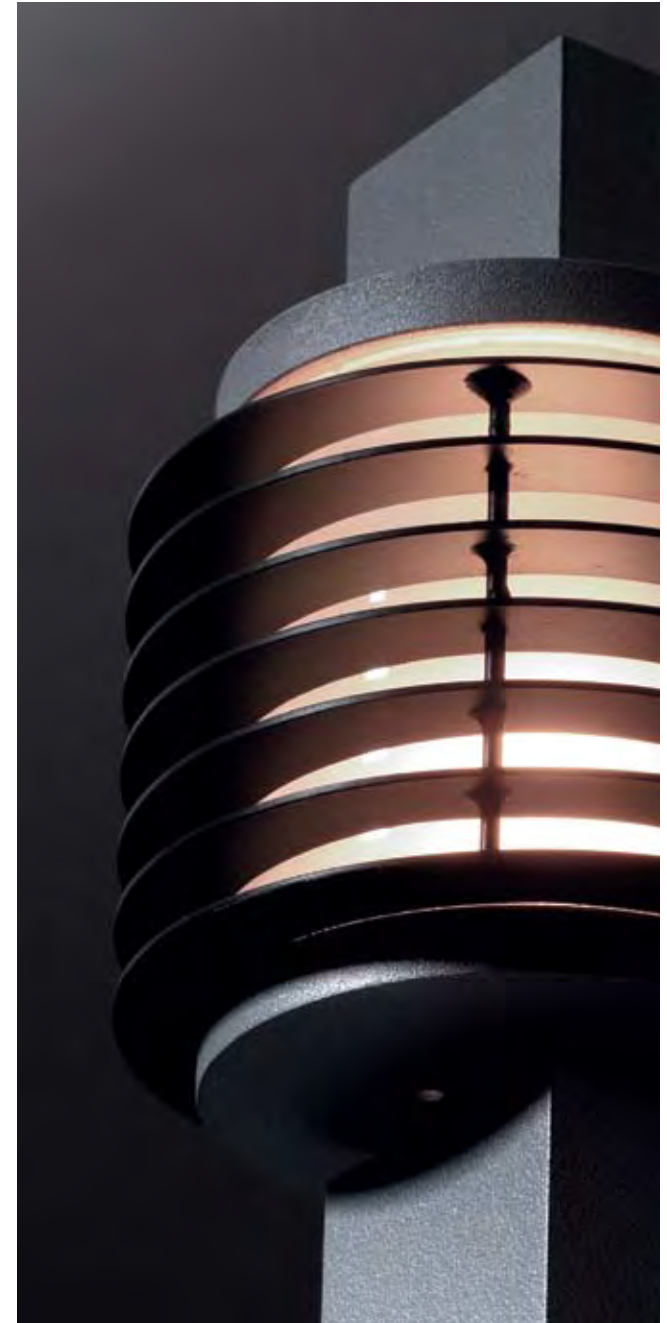

Hybrid TI

10650219 alu
10650233 desert
10650222 khaki

lamp 1x QT-ax 12 Gy6.35 max. 50 W
transfo incorporated, electronic

! base flange & base optional. see next page
! can be used with earthpin1 (11189002)

10650119 alu
10650133 desert
10650122 khaki

lamp 1x QT-ax 12 Gy6.35 max. 50 W
transfo incorporated, electronic

! base flange & base optional. see next page
! can be used with earthpin1 (11189002)