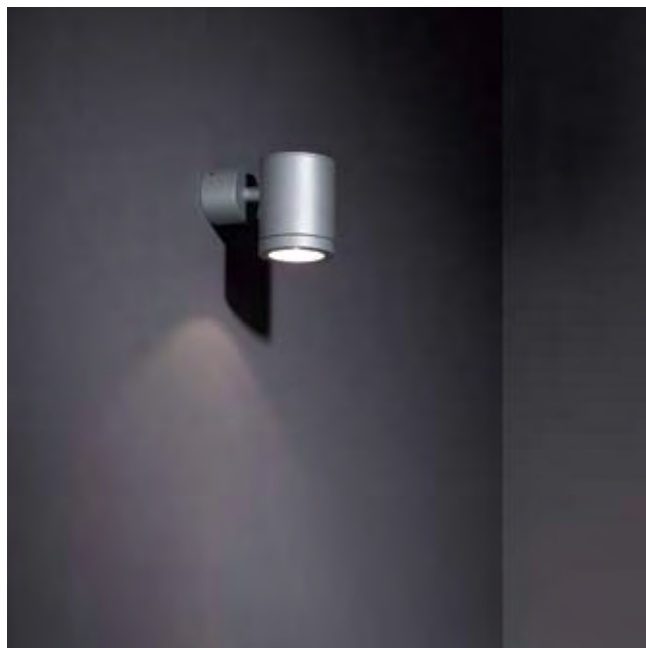

! only QPAR16 lamp dimmable

starring: flasher

336 EXTERIOR

Vector 1x MR16

Vector 2x MR16

10700119 alu  
10700133 desert  
10700122 khaki

lamp 1x QR-C 51 Gu 5.3 max. 50 W  
transfo not incorporated

0.40 0.5m 12V F IP44 III 960°C