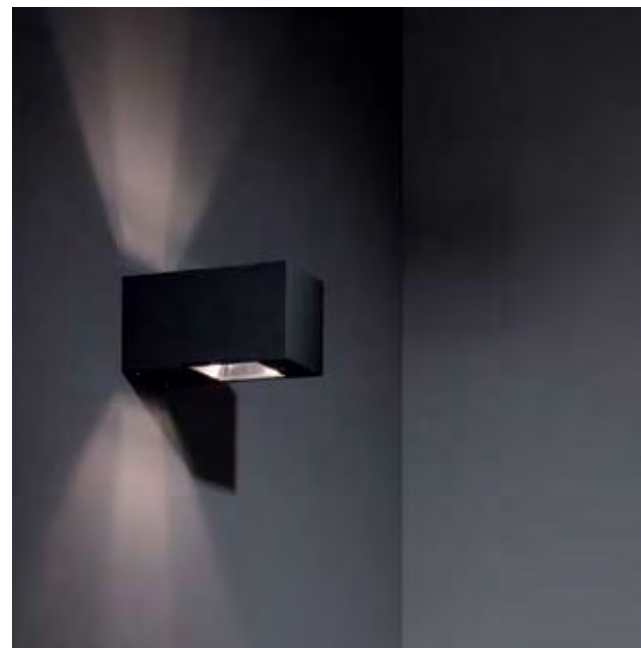

## Argus exterior

10750119 alu

lamp 1x QR-CBC 51 Gu 5.3 max. 20 W  
transfo not incorporated  
aperture  $\varnothing$  80 h 110

! louvre included

0.72 0.5m 12V F IP 65 III 960°C

332 EXTERIOR

Boxlite halogen