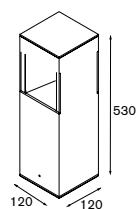

lamp 1x HIT-CE G8.5 70 W
gear incorporated, electronic
light output ratio :
lor 60,7 dlor 30,35 ulor 30,35

5.15 0.5m D 230V F IP43 960°C