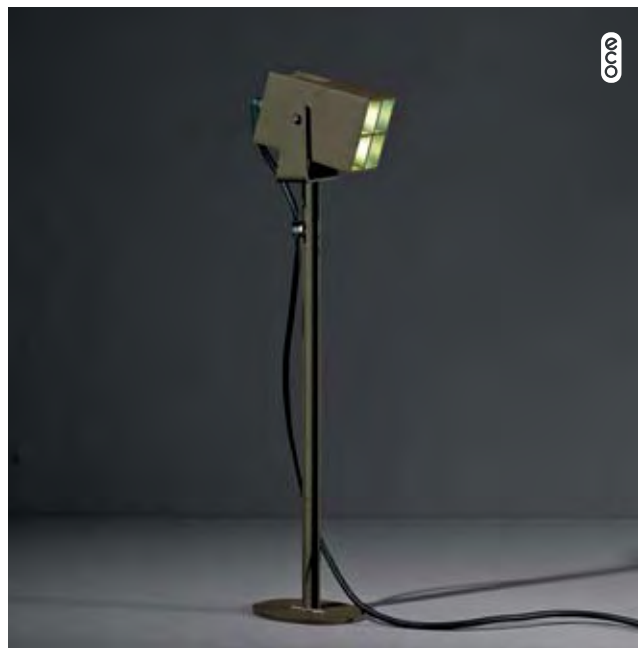

starring: juliette

**Juliette** ice white LED

**Juliette** warm white LED

10730432 black struc  
10730433 desert  
10730422 khaki

max. 1160  
min. 800

 lamp 4x high power LED 1W  
gear not incorporated  
adjustability h 360° v 120°