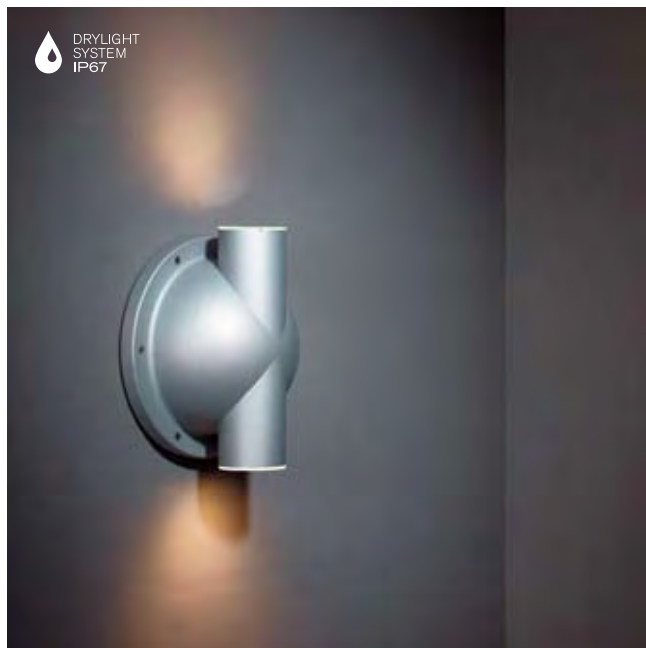

290 EXTERIOR

Wicky QT 12