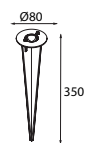

Earthpin 350 mm

11189802 black

! can be used with Wicky, Skifv and A(r)mor

Earthpin 1

11189002 black