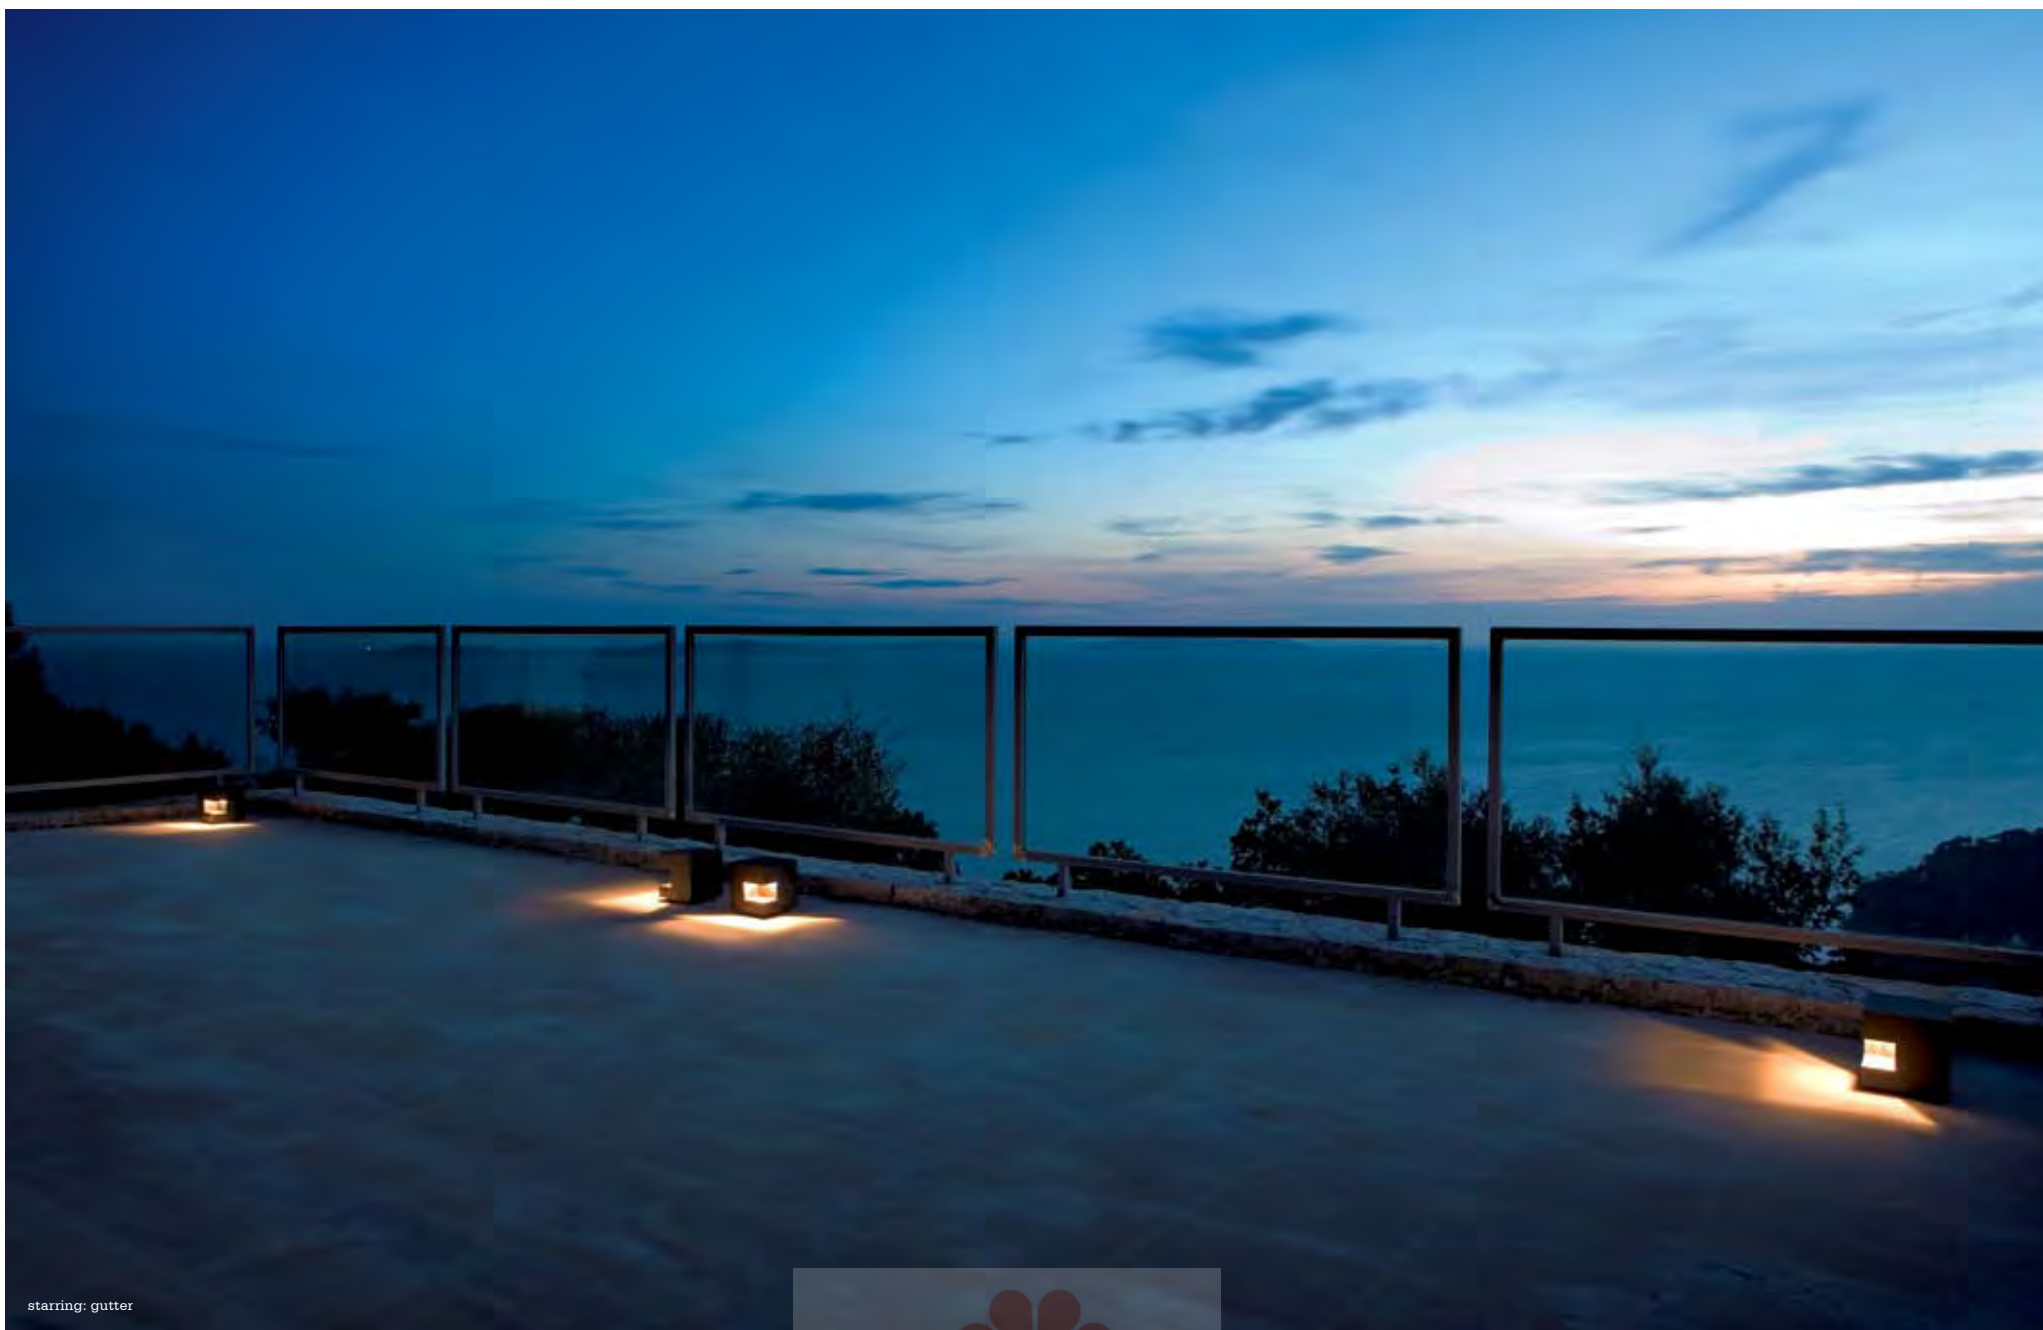

starring: gutter