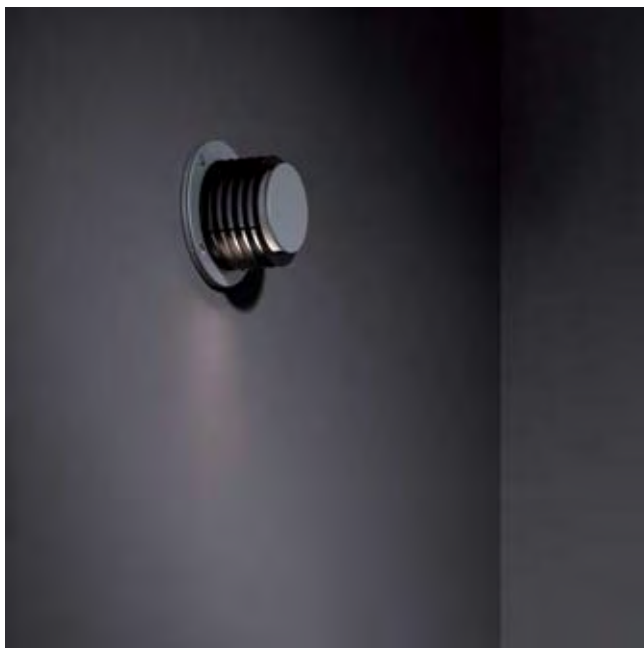

Argus exterior

10750119 alu

lamp 1x QR-CBC 51 Gu 5.3 max. 20 W
transfo not incorporated
aperture $\varnothing$ 80 h 110

! louvre included

0.72 0.5m 12V F IP 65 III 960°C