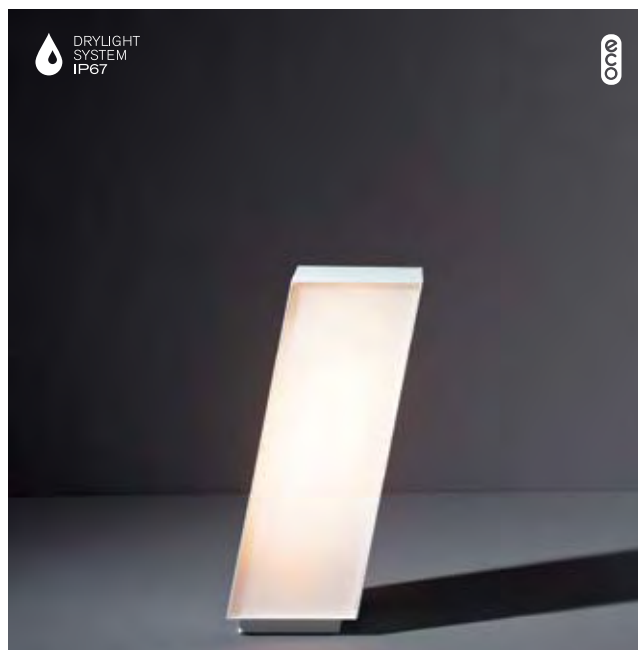

Fall 1.2 PL 11W

11180432 black struc
11180433 desert
11180409 white struc
11180422 khaki

lamp 1x TC-SEL 2G7 11 W
gear incorporated, electronic

! can be used with earthpin2 (11189102)