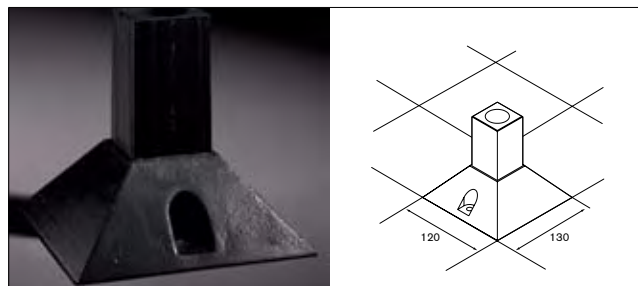

Hybrid / Una base

Hybrid
10650319 alu
10650322 khaki
10650333 desert

Una
10660306 dark grey

For an ultra-solid fixation to the floor.

! base cannot be used for Hybrid TI (10650119)