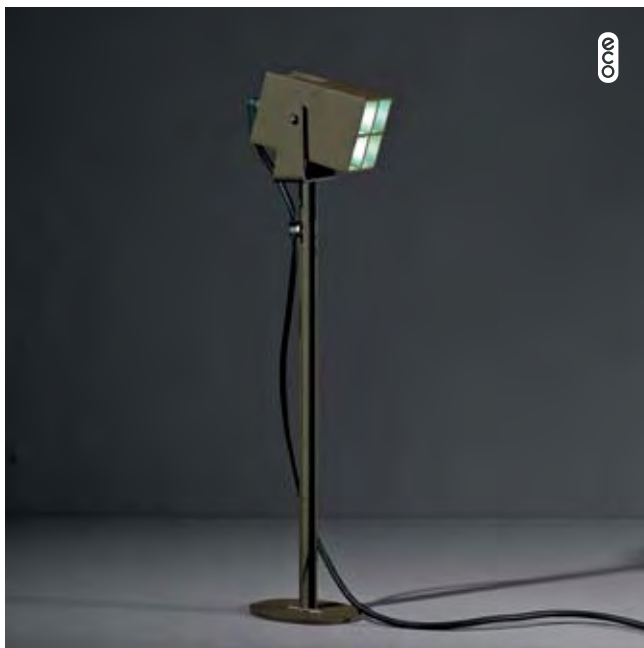

starring: juliette

**Juliette** ice white LED

**Juliette** warm white LED

10730432 black struc  
10730433 desert  
10730422 khaki

max. 1160  
min. 800

 lamp 4x high power LED 1W  
gear not incorporated  
adjustability h 360° v 120°