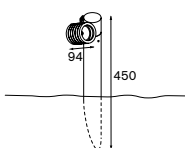

10720106 dark grey
10720133 desert
10720122 khaki