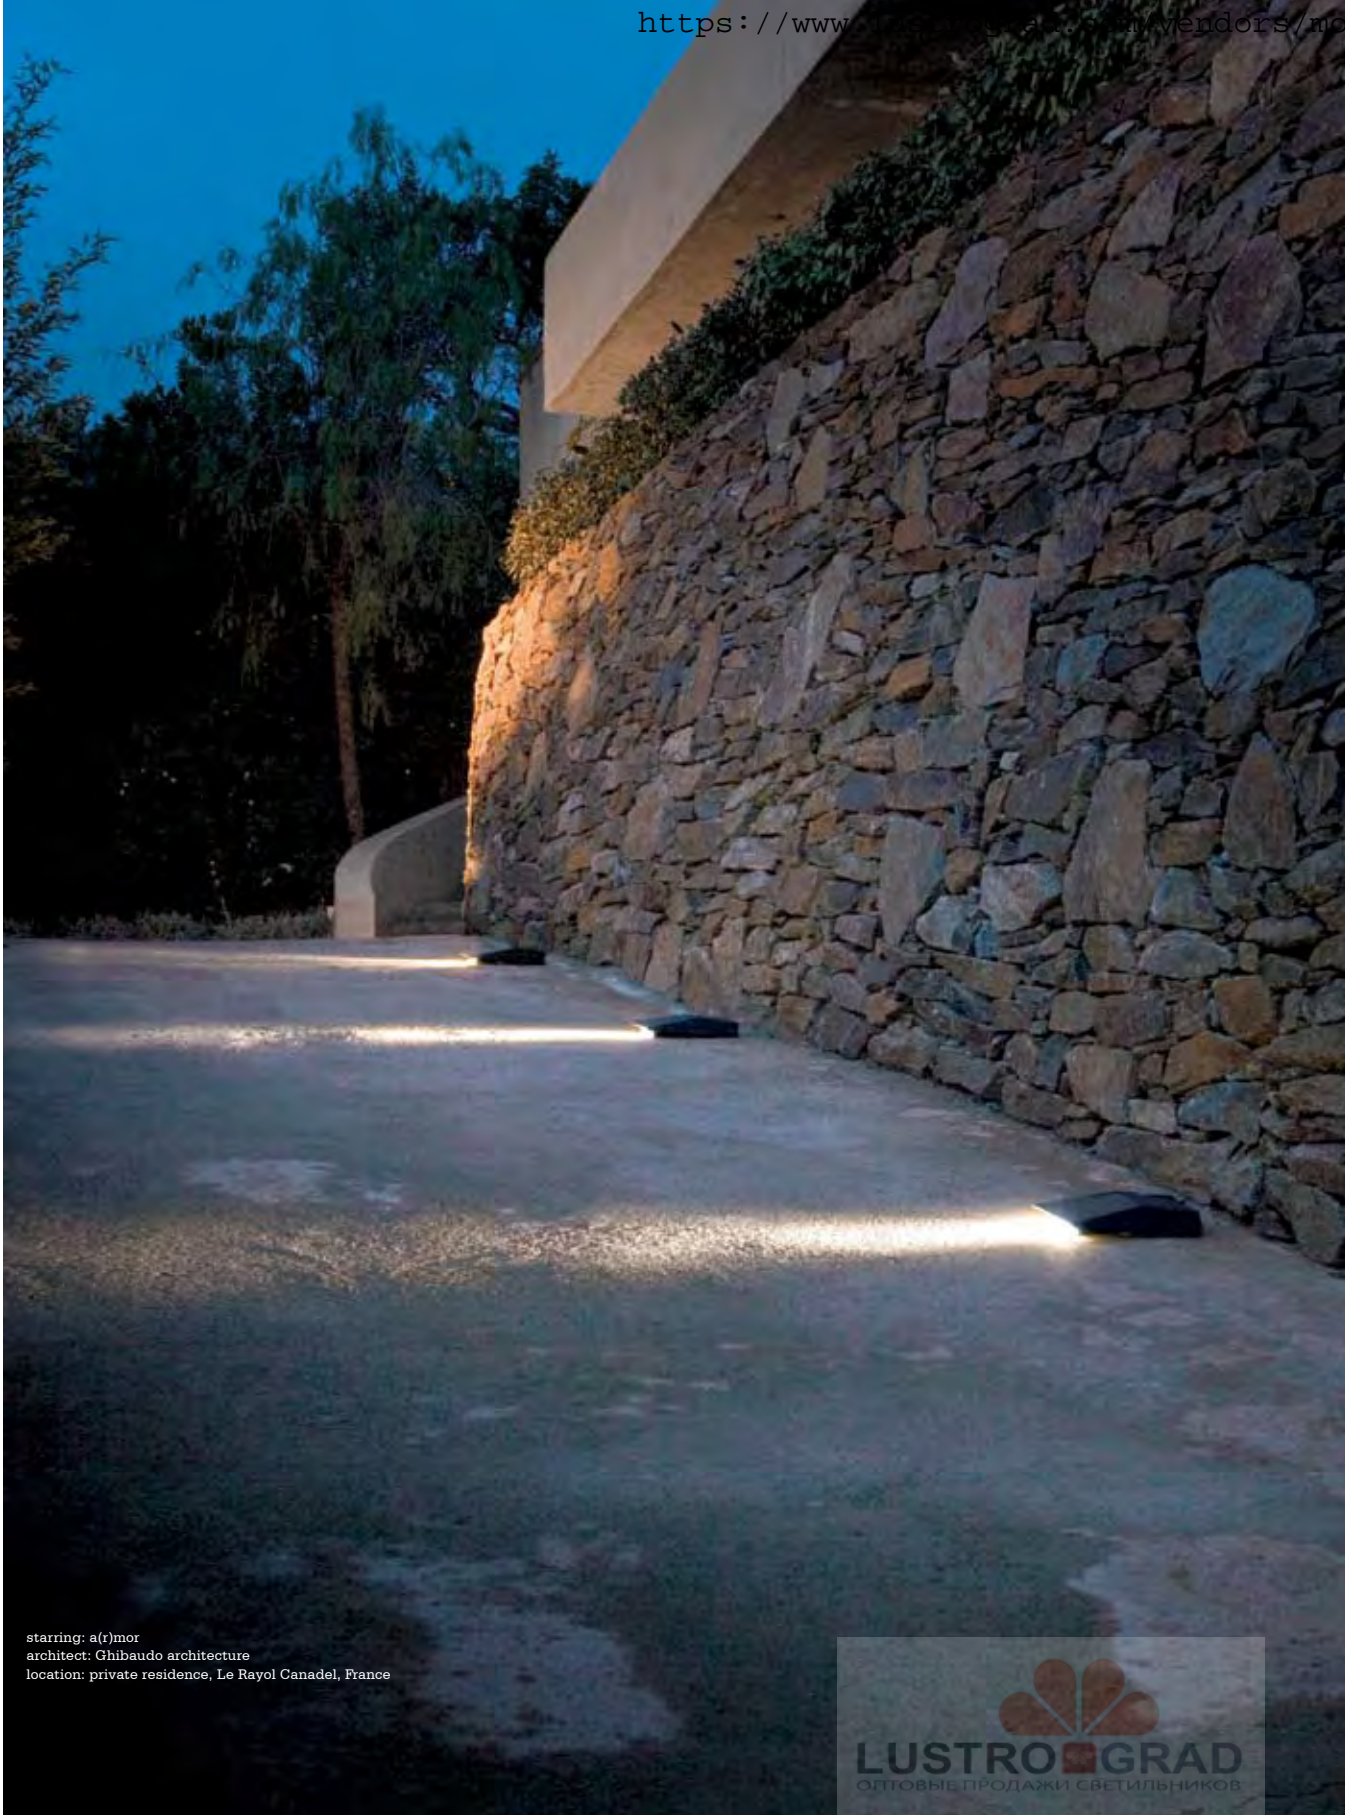

starring: a(r)mor
architect: Ghibaudo architecture
location: private residence, Le Rayol Canadel, France