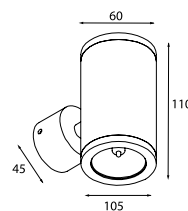

lamp 2x QR-C 51 Gu 5.3 max. 50 W
transfo not incorporated

0.50 0.5m 12V F IP44 III 960°C