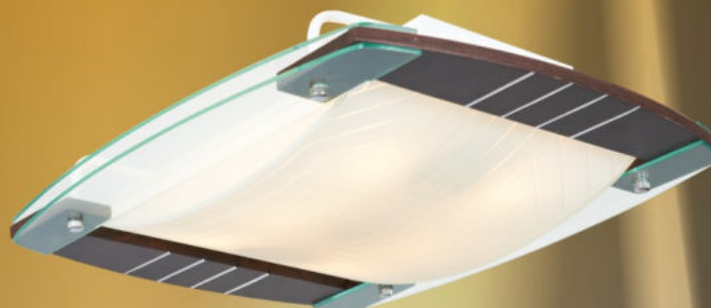

②

② **637-722-06**

dark brown

↔ 550 ↑ 480 ↓ 150

E27, 6x60W