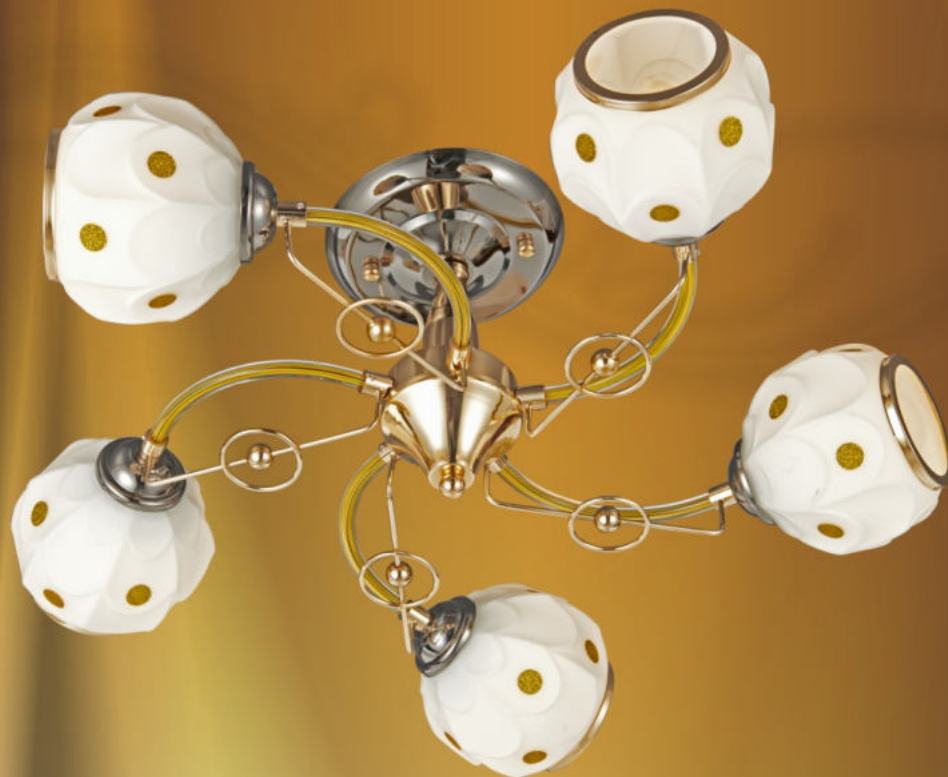

VELANTE

designed in ITALY

① **723-307-05**
gold + black gold
orange
Ø 520 ↑ 200
E27, 5x60W

①

② **723-307-03**
gold + black gold
orange
Ø 450 ↑ 200
E27, 3x60W