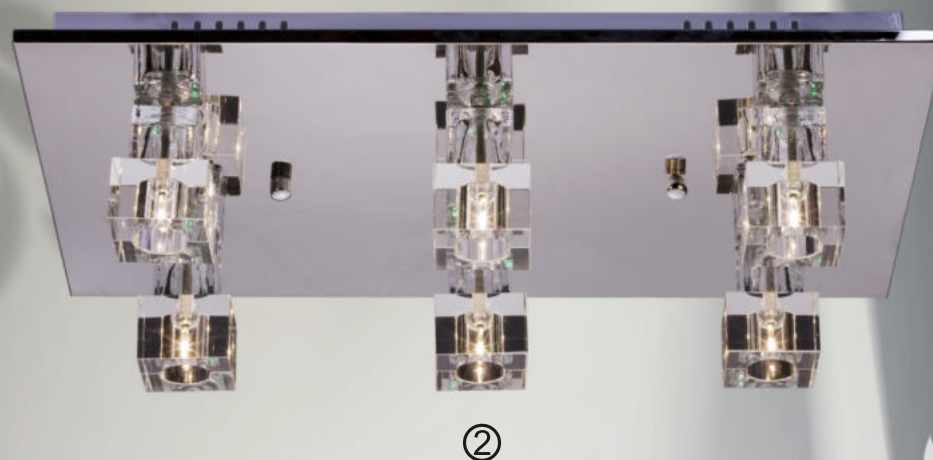

② 101-107-06
chrome
↔ 640 ↓ 420 ↓ 145
G4, 6x20W
LED: rgb