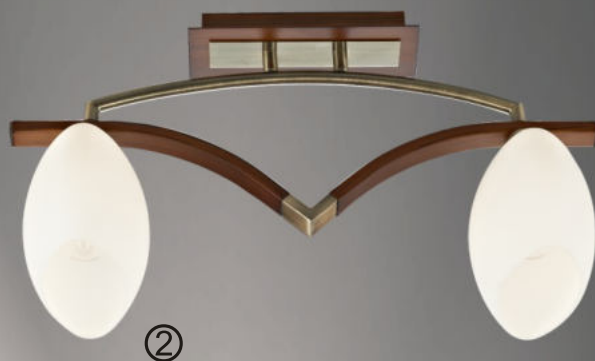

② **269-527-02**
antic brass
walnut
↔ 490 ↗ 150 ↓ 270
E14, 2x40W