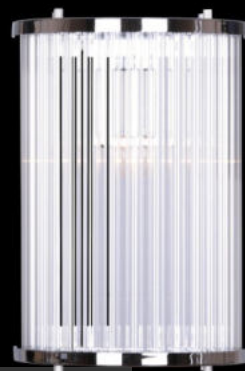

VELANTE

designed in ITALY

① 228-106-03

chrome

↔ 560 ↗ 120 ↓ 1000

E14, 3x40W

①

② 228-106-01

chrome

∅ 120 ↓ 1000

E14, 1x40W

③

③ 310-107-01

chrome

∅ 190 ↓ 270

E27, 1x60W

②

④ 310-101-01

chrome

↔ 210 ↓ 320 ↔ 130

E27, 1x60W

④