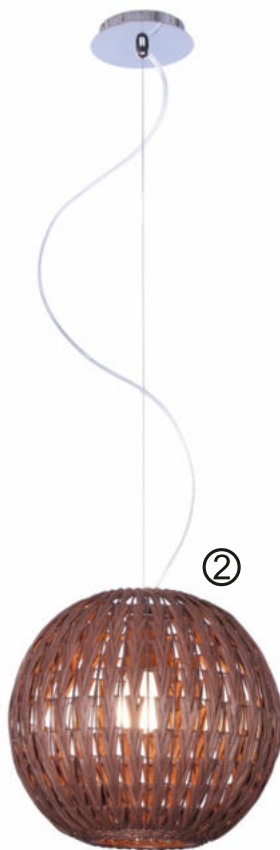

VELANTE
designed in ITALY

①

②

③

① **300-705-03**
rattan
brown color
Ø 210 ↑ 1160
E27, 3x60W

② **301-706-01**
rattan
brown color
chrome
Ø 290 ↑ 960
E27, 1x60W

③ **301-726-01**
rattan
dark brown color
chrome
Ø 290 ↑ 960
E27, 1x60W