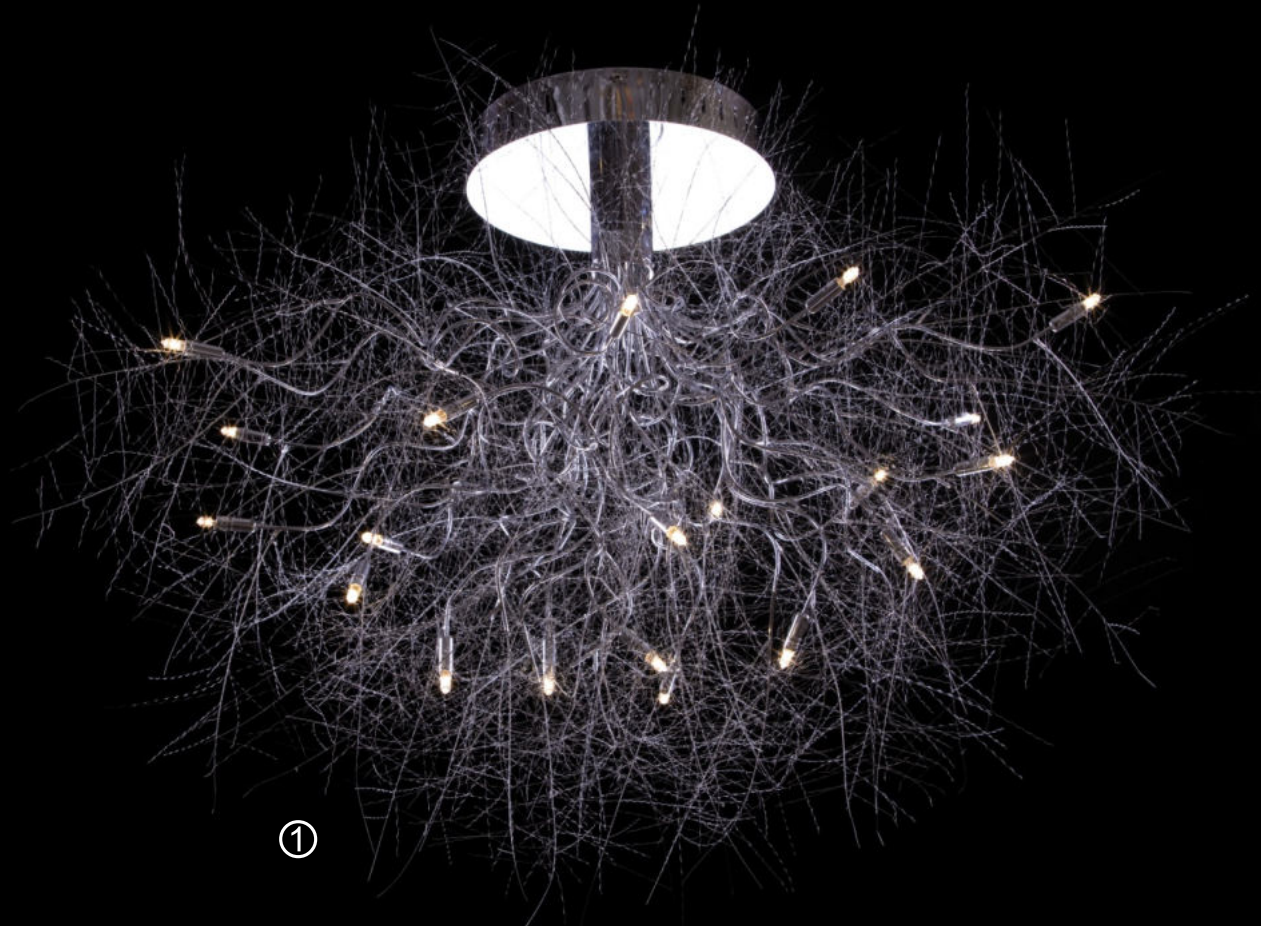

VELANTE

designed in ITALY

① 124-107-20

chrome

∅ 950 ↓ 450

G4, 20x20W