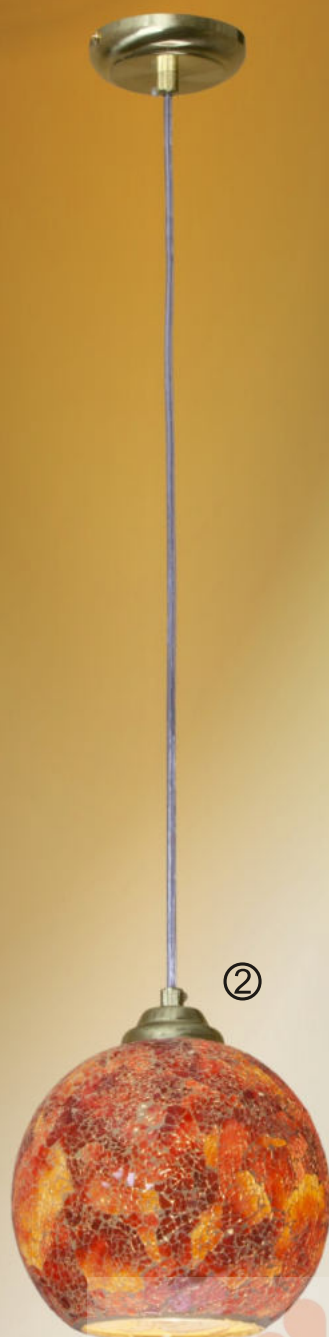

④ **144-001-01**
mosaic
↔ 155 ↓ 300 ↔ 75
E14, 1x40W

VELANTE

designed in ITALY

① **337-106-01**
chrome + mosaic
Ø 250 ↑ 1100
E27, 1x60W

② **338-406-01**
satin gold + mosaic
Ø 200 ↑ 1000
E27, 1x60W

③ **336-106-01**
chrome + mosaic
Ø 250 ↑ 1100
E27, 1x60W