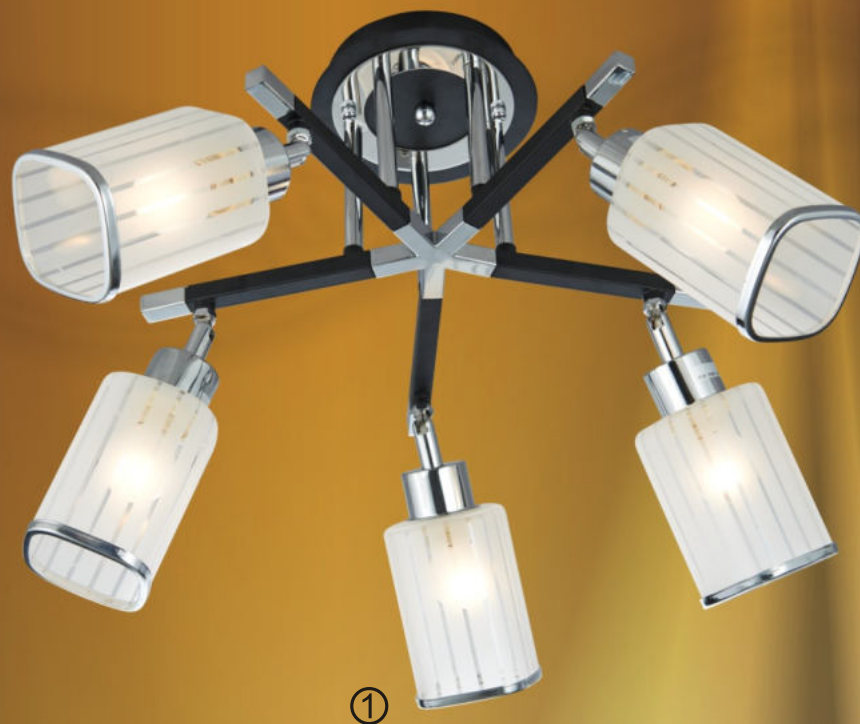

E27, 3x60W

③ 711-107-02

chrome + oak

↔ 350 ↗ 200 † 300

E27, 2x60W

VELANTE

designed in ITALY

① **712-107-05**
chrome
Ø 600 T 300
E27, 5x60W