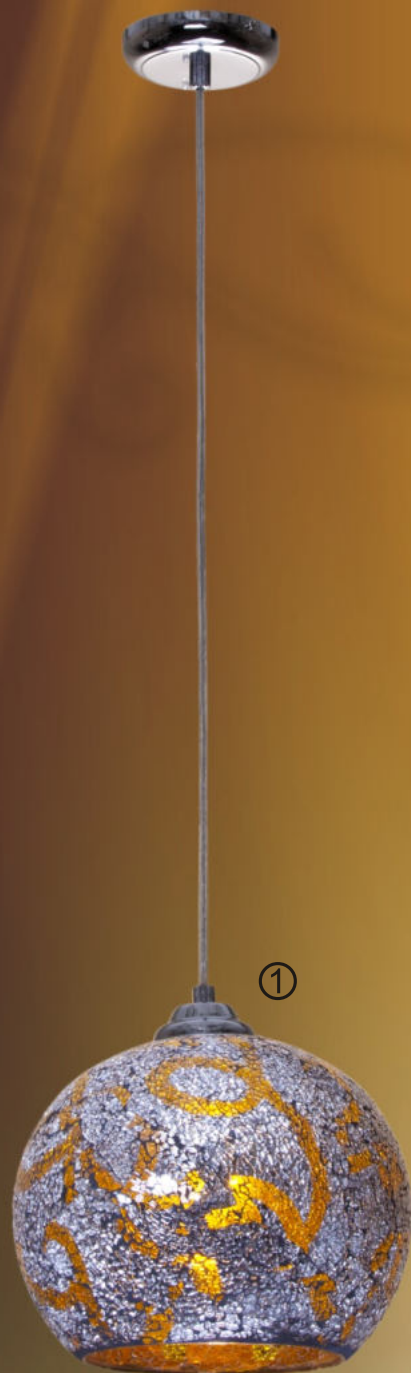

④ **144-001-01**
mosaic
↔ 155 ↓ 300 ↔ 75
E14, 1x40W

VELANTE

designed in ITALY

① **337-106-01**
chrome + mosaic
Ø 250 ↑ 1100
E27, 1x60W

② **338-406-01**
satin gold + mosaic
Ø 200 ↑ 1000
E27, 1x60W

③ **336-106-01**
chrome + mosaic
Ø 250 ↑ 1100
E27, 1x60W