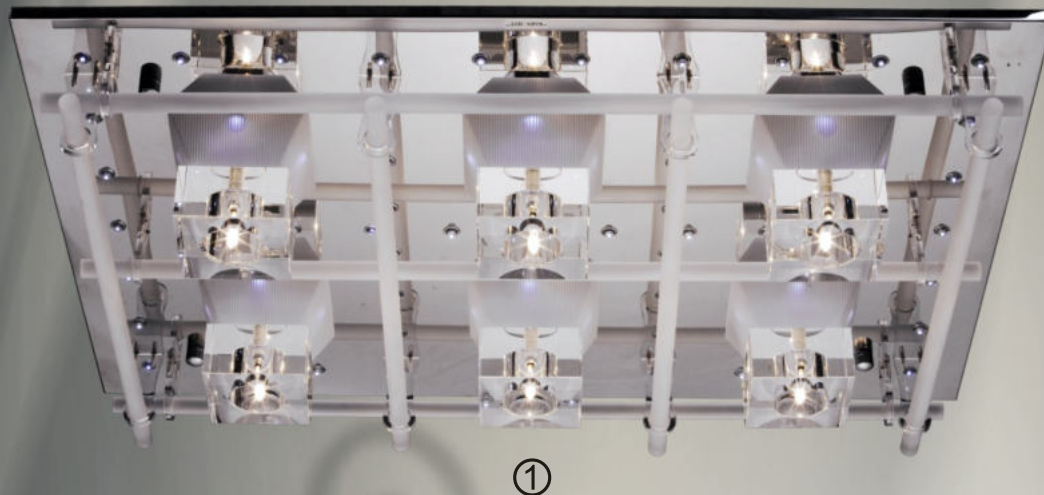

VELANTE
designed in ITALY

① 104-107-06
chrome
↔ 720 ↓ 510 ↓ 125
G4, 6x20W
LED: white, blue