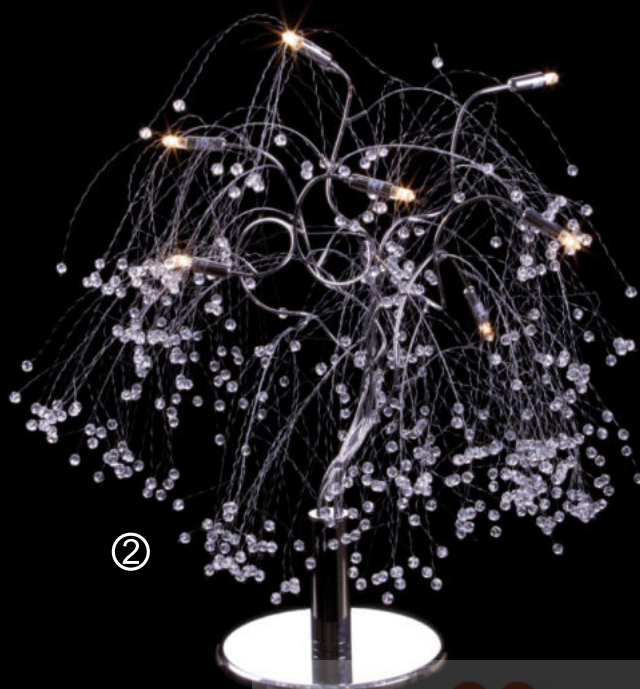

VELANTE

designed in ITALY

①

① 123-107-09

chrome

Ø 600 ↑ 450

G4, 9x20W

②

② 123-104-07

chrome

Ø 420 ↑ 480

G4, 7x10W