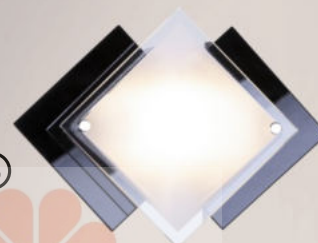

VELANTE

designed in ITALY

① 511-727-04
chrome + black
↗ 490 ↘ 490 ↓ 90
E27, 4x60W

①

② 511-721-02
chrome + black
↗ 300 ↘ 300 ↓ 70
E27, 2x60W

②

③ 510-721-01
chrome
dark wengue
↗ 230 ↘ 360 ↓ 80
E27, 1x60W

③

④ 603-701-01
chrome + mirror
↔ 290 ↓ 210 ↔ 90
E14, 1x40W

④

⑤ 603-721-01
chrome + black
↔ 290 ↓ 210 ↔ 90
E14, 1x40W

⑤