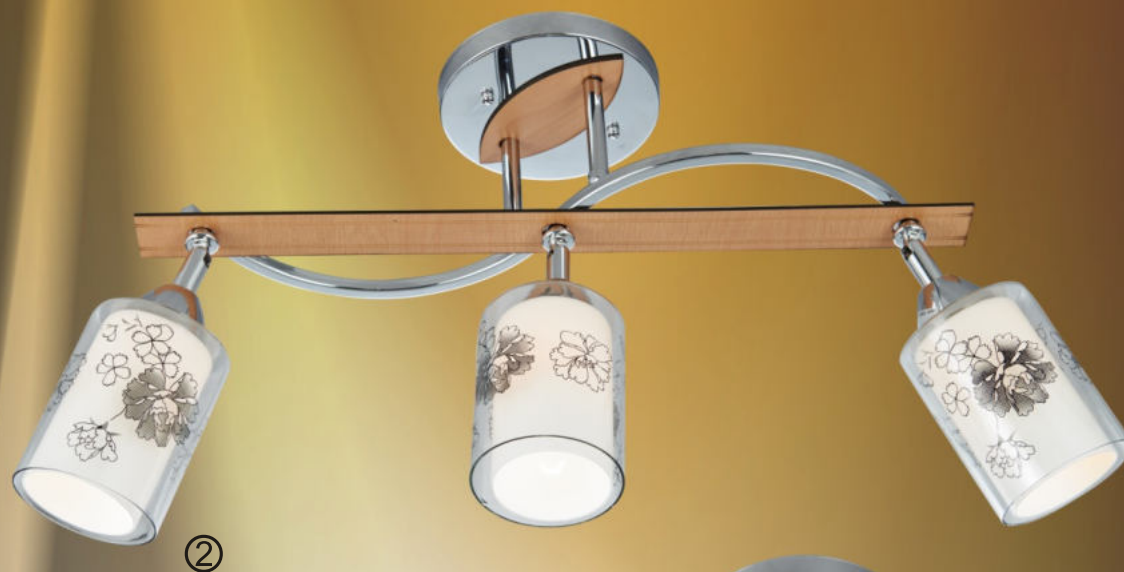

② 711-107-03

chrome + oak

↔ 520 ↗ 200 † 300

E27, 3x60W