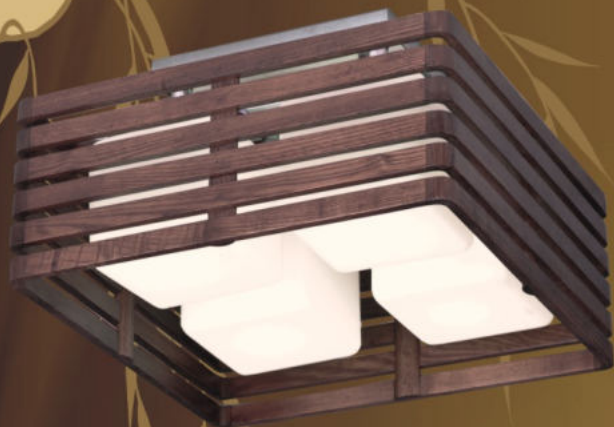

VELANTE
designed in ITALY

① **676-707-04**
oak + chrome
↗ 410 ↘ 410 ↓ 235
E27, 4x60W