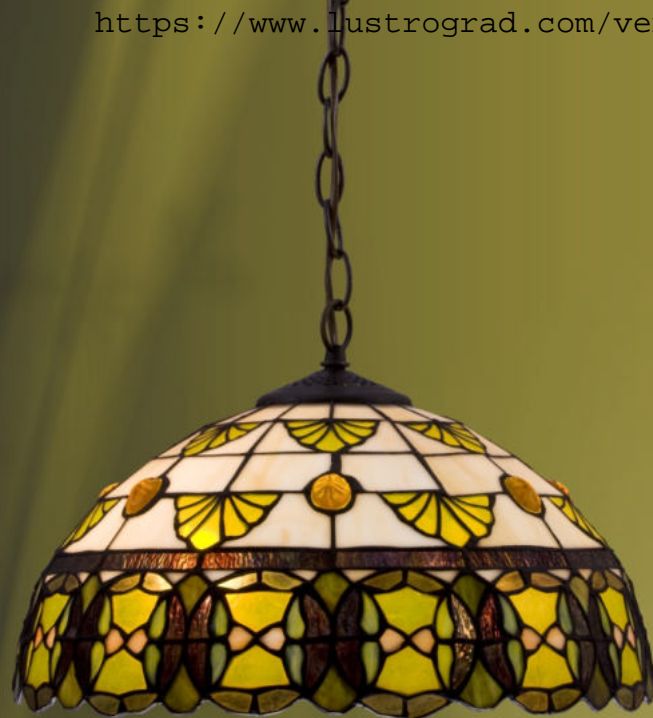

VELANTE

designed in ITALY

① 811-806-02
multicolored
Ø 407 ↓ 1140
E27, 2x60W

①

② 811-801-01
multicolored
↔ 305 ↓ 170 ↔ 155
E27, 1x40W