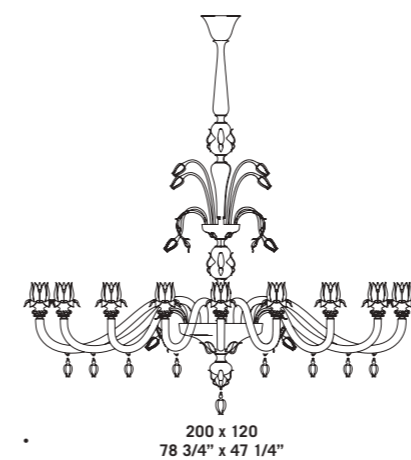

7098 K16
16 x max 30W E14
HSGSB/C/UB
alogena chiara
clear halogen
16 x E14 LED
LED light bulb

CE
⊕
IP 20
MURANO
Ⓜ