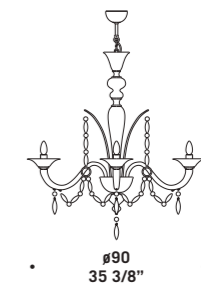

6009 K8

6009

∅40
15 3/4"

6009 A2
2 x max 46W E14
HSGSB/C/UB
alogeno chiara
clear halogen
2 x E14 LED
LED light bulb

∅45
17 6/8"

6009 A3
3 x max 46W E14
HSGSB/C/UB
alogeno chiara
clear halogen
3 x E14 LED
LED light bulb