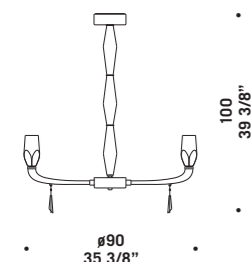

FLUTE K8
8 x max 33W G9
HSGST/C/UB
alogen a bispina
halogen bi-pin
8 x G9 LED
LED light bulb

catena +
rosone non fornito
chain and
canopy are not supplied