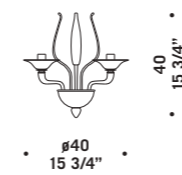

7077 K6

7077 K6

7077

7077 A2

• $\varnothing 40$
15 3/4" •

7077 A2
2 x max 46W E14
HSGSP/C/UB
alogeno chiara
clear halogen
2 x E14 LED
LED light bulb

• $\varnothing 45$
17 6/8" •

7077 A3
3 x max 46W E14
HSGSP/C/UB
alogeno chiara
clear halogen
3 x E14 LED
LED light bulb