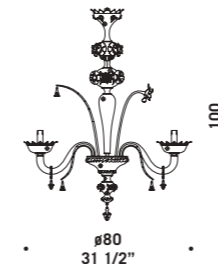

7067 K6
6 x max 46W E14
HSGSB/C/UB
alogena chiara
clear halogen
6 x E14 LED
LED light bulb