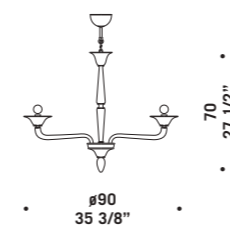

7086 K6
6 x max 46W E14
HSGSP/C/UB
alogeno chiara
clear halogen
6 x E14 LED
LED light bulb