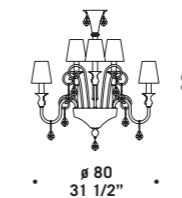

BUGIA KP12
12 x max 46W E14
HSGSB/C/UB
alogeni chiara
clear halogen
12 x E14 LED
LED light bulb

CE
⊕
IP20
UL