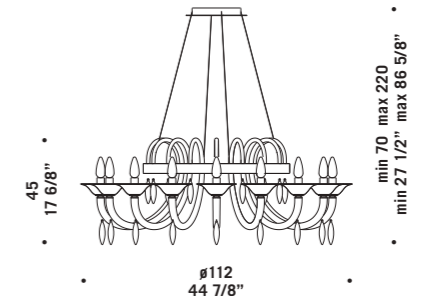

8080 K16
16 x max 46W E14
HSGSB/C/UB
alogeno chiara
clear halogen
16 x E14 LED
LED light bulb