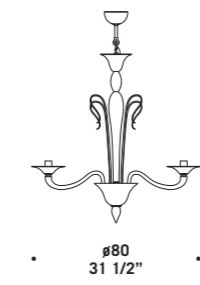

7088 K8
8 x max 46W E14
HSGSB/C/UB
alogena chiara
clear halogen
8 x E14 LED
LED light bulb