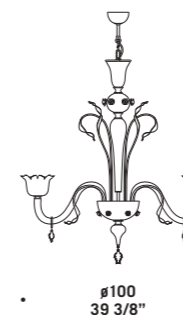

7055 K10
10 x max 46W E14
HSGSB/C/UB
alogeno chiara
clear halogen
10 x E14 LED
LED light bulb