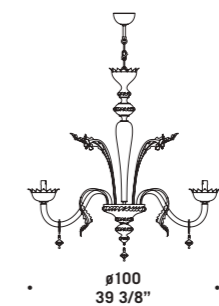

8099 K10
10 x max 46W E14
HSGSB/C/UB
alogeno chiara
clear halogen
10 x E14 LED
LED light bulb