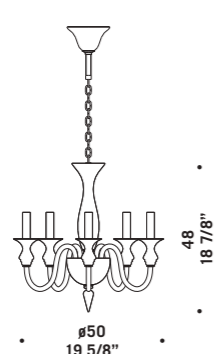

2599 KP5
5 x max 46W E14
HSGSB/C/UB
alogeno chiara
clear halogen
5 x E14 LED
LED light bulb