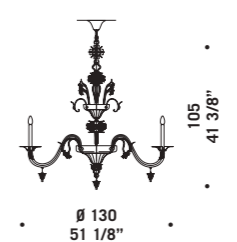

Levante

design Francesco Dei Rossi

LEVANTE K9
9 x max 46W E14
HSGSB/C/UB
alogeno chiara
clear halogen
9 x E14 LED
LED light bulb

LEVANTE K9 LED
38,9W LED 220V
2700°K - 3490lm
bianco caldo
warm white

LEVANTE K15
15 x max 46W E14
HSGSB/C/UB
alogeno chiara
clear halogen
15 x E14 LED
LED light bulb