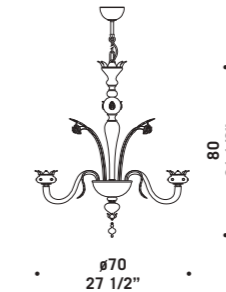

7074 K6
6 x max 46W E14
HSGSB/C/UB
alogeno chiara
clear halogen
6 x E14 LED
LED light bulb