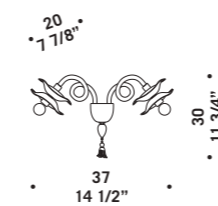

VENEGIANO A2
2 x max 46W E14
HSGSP/C/UB
alogeno chiara
clear halogen
2 x E14 LED
LED light bulb