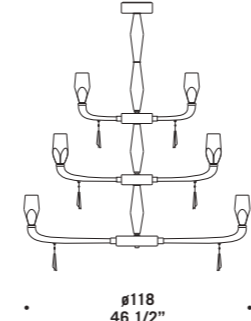

FLUTE K26
26 x max 33W G9
HSGST/C/UB
alogen a bispina
halogen bi-pin
26 x G9 LED
LED light bulb

catena +
rosone non fornito
chain and
canopy are not supplied