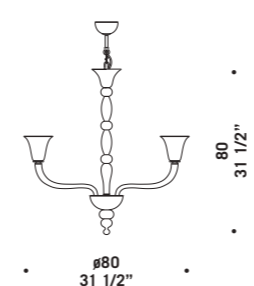

8001 K6
6 x max 46W E14
HSGSP/C/UB
alogeno chiara
clear halogen
6 x E14 LED
LED light bulb