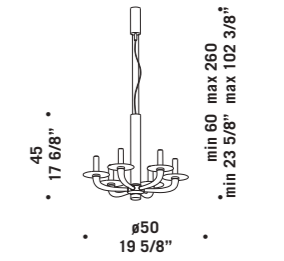

NATURAL K6
6 x max 60W G9
HSGST/C/UB
alogeno bispina
halogen bi-pin
6 x G9 LED
LED light bulb