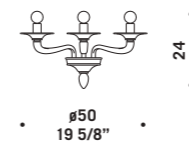

7086 A3
3 x max 46W E14
HSGSP/C/UB
alogeno chiara
clear halogen
3 x E14 LED
LED light bulb