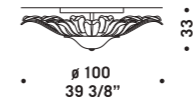

RAPALLO P10
10 x max 46W E14
HSGSP/C/UB
alogeno chiara
clear halogen
10 x E14 LED
LED light bulb