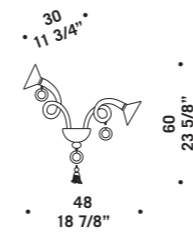

LAGUNA PLANET A2
2 x max 46W E14
HSGSP/C/UB
alogeno chiara
clear halogen
2 x E14 LED
LED light bulb

CE

IP 20