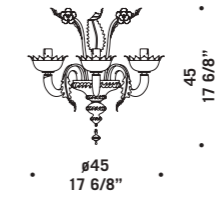

8099 A3
3 x max 46W E14
HSGSB/C/UB
alogeno chiara
clear halogen
3 x E14 LED
LED light bulb