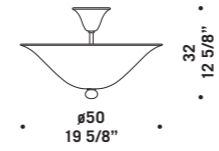

9001 P0
3 x max 77W E27
HSGSA/C/UB
alogena chiara
clear halogen
3 x E27 LED
LED light bulb