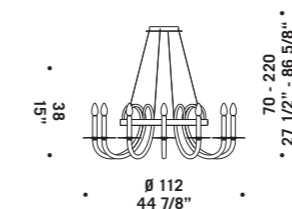

VIVACE K12
12 x max 46W E14
HSGST/C/UB
alogeno chiara
clear halogen
12 x E14 LED
LED light bulb