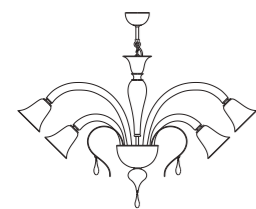

8097

Vetro in cristallo decoro oro.
Montatura dorata.
Available in clear glass
with gold decorations.
Gold structure.

Ø100
39 3/8"

60
23 5/8"

8097 K6+6
12 x max 46W E14
HSGSB/C/UB
alogeno chiara
clear halogen
12 x E14 LED
LED light bulb