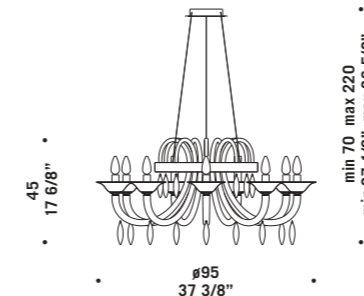

8080 K9
9 x max 46W E14
HSGSB/C/UB
alogeno chiara
clear halogen
9 x E14 LED
LED light bulb