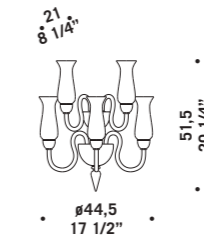

2612 A3+2
5 x max 46W E14
HSGSB/C/UB
alogena chiara
clear halogen
5 x E14 LED
LED light bulb