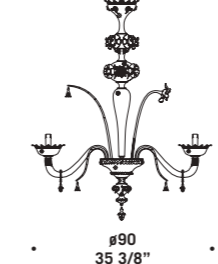

7067 K8
8 x max 46W E14
HSGSB/C/UB
alogena chiara
clear halogen
8 x E14 LED
LED light bulb