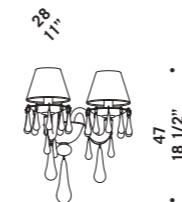

42
16 1/2"

GOUTTE A2
2 x max 46W E14
HSGSB/C/UB
alogeno chiara
clear halogen
2 x E14 LED
LED light bulb