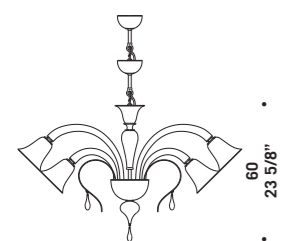

8097

Vetro in cristallo decoro oro.
Montatura dorata.
Available in clear glass
with gold decorations.
Gold structure.

Ø100
39 3/8"

60
23 5/8"

8097 K6+6
12 x max 46W E14
HSGSB/C/UB
alogeno chiara
clear halogen
12 x E14 LED
LED light bulb