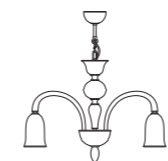

• $\varnothing 70$
27 1/2" •

7082 K6
6 x max 46W E14
HSGSP/C/UB
alogeno chiara
clear halogen
6 x E14 LED
LED light bulb