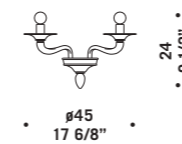

7086

Lampadari ed appliques
in fumé decoro rosso.
Montatura dorata.
Chandeliers and wall lamps
in "fumé" colour with red decorations.
Gold structure.

7086 A2
2 x max 46W E14
HSGSP/C/UB
alogeno chiara
clear halogen
2 x E14 LED
LED light bulb