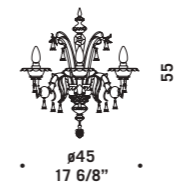

7060 A3
3 x max 46W E14
HSGSB/C/UB
alogeno chiara
clear halogen
3 x E14 LED
LED light bulb