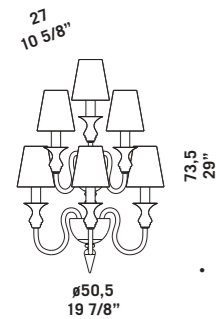

2599 A6 SHADE
6 x max 46W E14
HSGSB/C/UB
alogena chiara
clear halogen
6 x E14 LED
LED light bulb