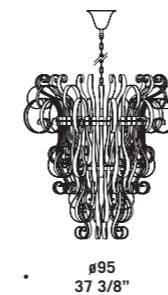

CIOCCA S13
13 x max 33W G9
HSGST/C/UB
alogen bispina
halogen bi-pin
13 x G9 LED
LED light bulb