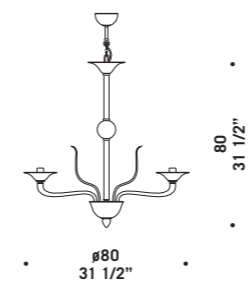

• $\varnothing 80$
31 1/2" •

7077 K8
8 x max 46W E14
HSGSP/C/UB
alogeno chiara
clear halogen
8 x E14 LED
LED light bulb