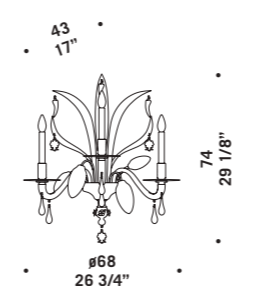

MURICANU CHOCOLATE A2+1
3 x max 46W E14
HSGSB/C/UB
alogenă chiară
clear halogen
3 x E14 LED
LED light bulb