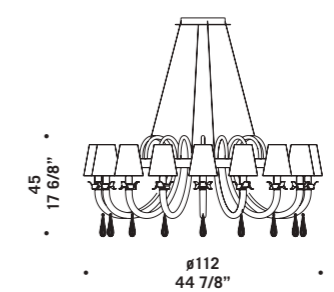

8090 K16
16 x max 46W E14
HSGSB/C/UB
alogeno chiara
clear halogen
16 x E14 LED
LED light bulb