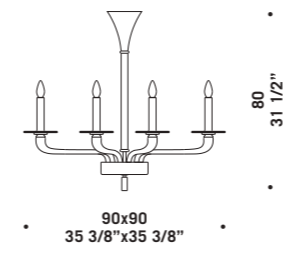

TETRA A3
3 x max 46W E14
HSGSB/C/UB
alogeno chiara
clear halogen
3 x E14 LED
LED light bulb

TETRA K8
8 x max 46W E14
HSGSB/C/UB
alogeno chiara
clear halogen
8 x E14 LED
LED light bulb

TETRA K8L
8 x max 46W E14
HSGSB/C/UB
alogeno chiara
clear halogen
8 x E14 LED
LED light bulb