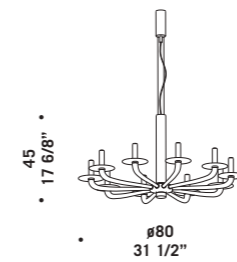

NATURAL K10
10 x max 60W G9
HSGST/C/UB
alogeno bispina
halogen bi-pin
10 x G9 LED
LED light bulb