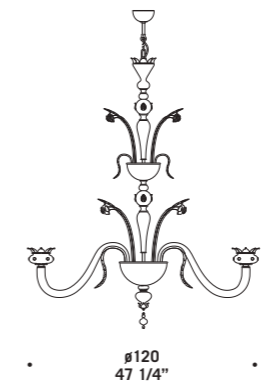

7074 K12
12 x max 46W E14
HSGSB/C/UB
alogeno chiara
clear halogen
12 x E14 LED
LED light bulb

7074 L
1 x max 46W E14
HSGSB/C/UB
alogeno chiara
clear halogen
1 x E14 LED
LED light bulb