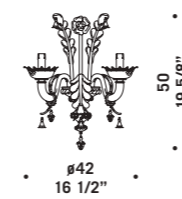

7065 K6+5

7065 K6

7065 A3

7067

Lampadari ed appliques in cristallo con decori acquamare e fiori in pasta colorati. Montatura in metallo verniciato argento.
 Chandeliers and wall lamps in clear glass with aquamarine decorations and coloured flowers.
 Painted silver metal fitting.