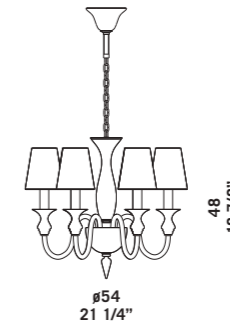

2599 KP6 SHADE
6 x max 46W E14
HSGSB/C/UB
alogena chiara
clear halogen
6 x E14 LED
LED light bulb