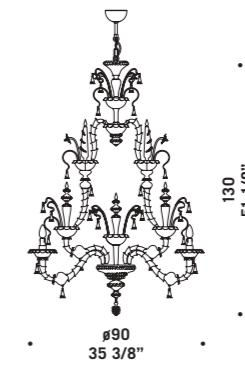

7063 K6
6 x max 46W E14
HSGSB/C/UB
alogeno chiara
clear halogen
6 x E14 LED
LED light bulb