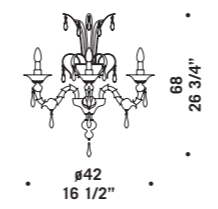

6099 A3
3 x max 46W E14
HSGSB/C/UB
alogeno chiara
clear halogen
3 x E14 LED
LED light bulb