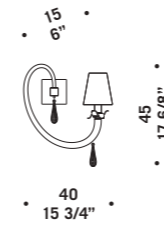

8090 K8

8090 K12

8090 K6

8090

design Francesco Dei Rossi

8090 A1
1 x max 46W E14
HSGSB/C/UB
alogeno chiara
clear halogen
1 x E14 LED
LED light bulb

8090 K6
6 x max 46W E14
HSGSB/C/UB
alogeno chiara
clear halogen
6 x E14 LED
LED light bulb