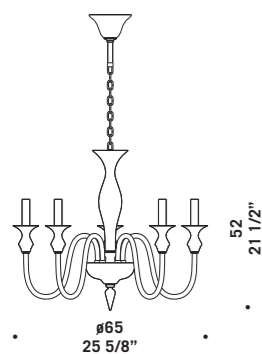

2599 K5
5 x max 46W E14
HSGSB/C/UB
alogeno chiara
clear halogen
5 x E14 LED
LED light bulb