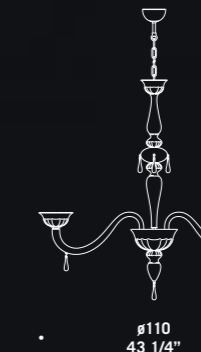

7084

Lampadari ed appliques in cristallo con montatura in metallo cromato; cristallo foglia oro con montatura dorata. *Chandeliers and wall lamps in clear glass with chromed metal fitting; clear glass with gold leaf with gold metal fitting.*

7084 A2
2 x max 46W E14
HSGSB/C/UB
alogeno chiara
clear halogen
2 x E14 LED
LED light bulb

7084 A3
3 x max 46W E14
HSGSB/C/UB
alogeno chiara
clear halogen
3 x E14 LED
LED light bulb

7084 K6
6 x max 46W E14
HSGSB/C/UB
alogeno chiara
clear halogen
6 x E14 LED
LED light bulb

7084 K8
8 x max 46W E14
HSGSB/C/UB
alogeno chiara
clear halogen
8 x E14 LED
LED light bulb

7084 K10
10 x max 46W E14
HSGSB/C/UB
alogeno chiara
clear halogen
10 x E14 LED
LED light bulb