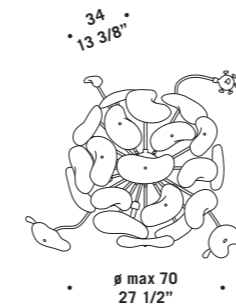

*Chromed metal structure.
For these chandeliers chain and canopy are not supplied.*

COSMOSPORA K47

COSMOSPORA K14

Cosmospora

design Maria Grazia Rosin

COSMOSPORA A8/P8

COSMOSPORA A8/P8
8 x max 33W G9
HSGST/C/UB
alogeno bispina
halogen bi-pin
8 x G9 LED
LED light bulb