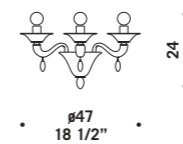

7081 A3
3 x max 46W E14
HSGSP/C/UB
alogeno chiara
clear halogen
3 x E14 LED
LED light bulb