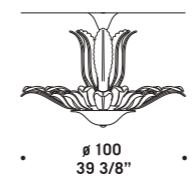

RAPALLO S14
14 x max 46W E14
HSGSP/C/UB
alogeno chiara
clear halogen
14 x E14 LED
LED light bulb