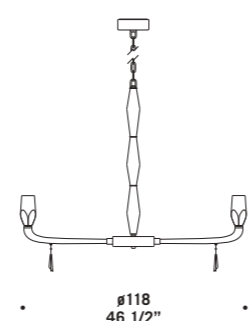

FLUTE K12
12 x max 33W G9
HSGST/C/UB
alogen a bispina
halogen bi-pin
12 x G9 LED
LED light bulb

con catena 30 cm +
rosone
whit 30 cm chain +
canopy