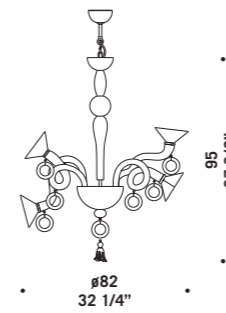

LAGUNA PLANET K8
8 x max 46W E14
HSGSP/C/UB
alogeno chiara
clear halogen
8 x E14 LED
LED light bulb

CE

IP 20