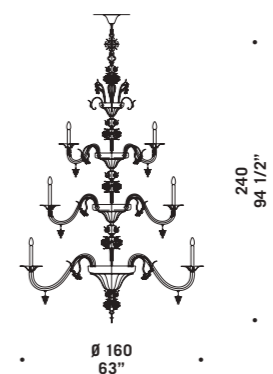

LEVANTE K21+15+9
45 x max 46W E14
HSGSB/C/UB
alogeno chiara
clear halogen
45 x E14 LED
LED light bulb