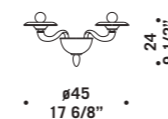

8002 A2
2 x max 46W E14
HSGSP/C/UB
alogeno chiara
clear halogen
2 x E14 LED
LED light bulb