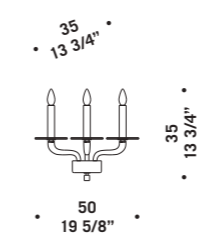

TETRA A3
3 x max 46W E14
HSGSB/C/UB
alogeno chiara
clear halogen
3 x E14 LED
LED light bulb