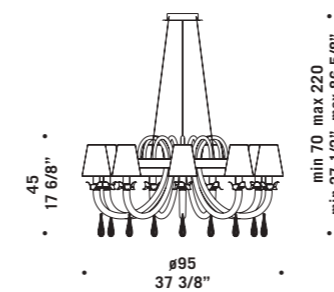

8090 K9
9 x max 46W E14
HSGSB/C/UB
alogeno chiara
clear halogen
9 x E14 LED
LED light bulb