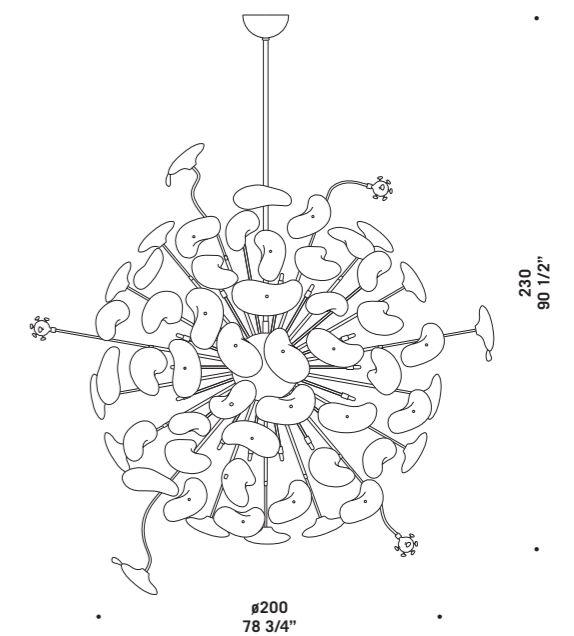

COSMOSPORA K47
47 x max 33W G9
HSGST/C/UB
alogeno bispina
halogen bi-pin
47 x G9 LED
LED light bulb