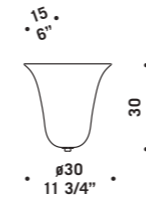

9001 A0
1 x max 77W E27
HSGSA/C/UB
alogena chiara
clear halogen
1 x E27 LED
LED light bulb