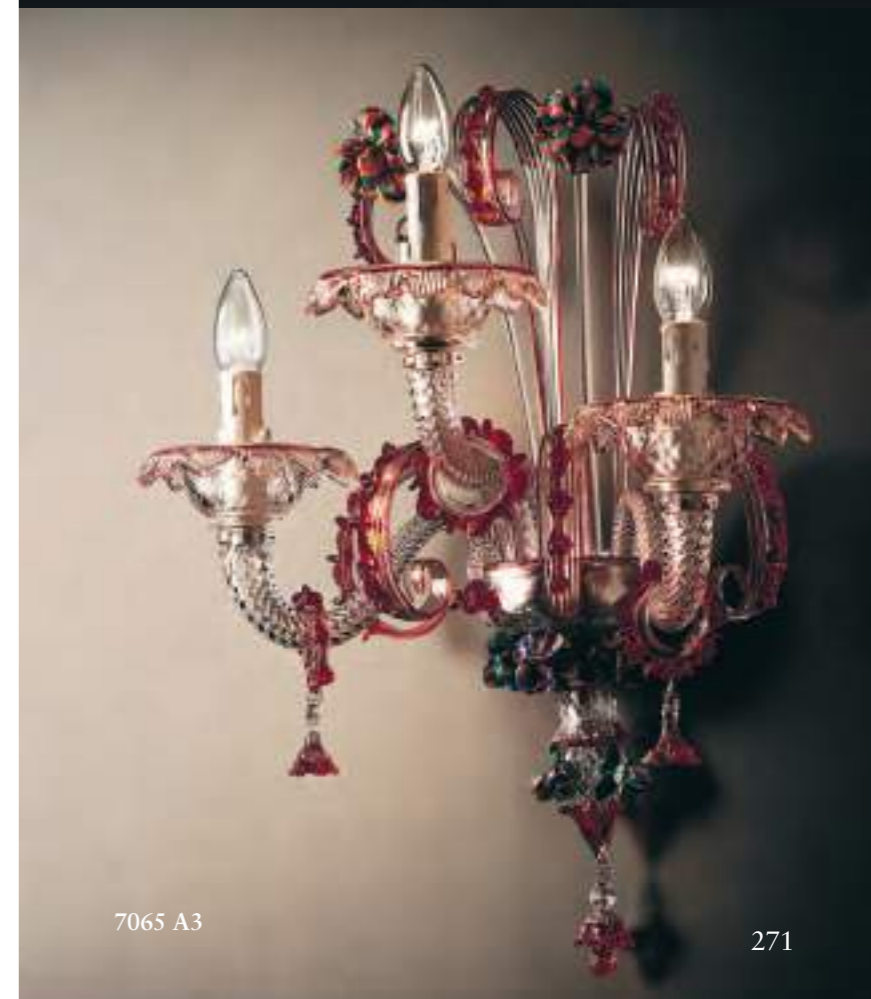

7065 K6+5

7065 K6

7065 A3

7067

Lampadari ed appliques in cristallo con decori acquamare e fiori in pasta colorati. Montatura in metallo verniciato argento.
 Chandeliers and wall lamps in clear glass with aquamarine decorations and coloured flowers.
 Painted silver metal fitting.