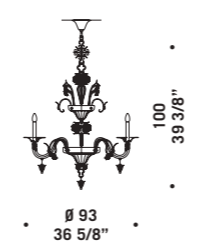

LEVANTE K9
9 x max 46W E14
HSGSB/C/UB
alogeno chiara
clear halogen
9 x E14 LED
LED light bulb