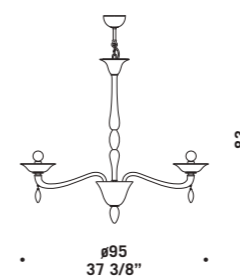

7081 K8
8 x max 46W E14
HSGSP/C/UB
alogeno chiara
clear halogen
8 x E14 LED
LED light bulb