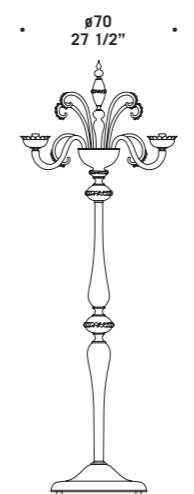

7092 R6
6 x max 46W E14
HSGSB/C/UB
alogeno chiara
clear halogen
6 x E14 LED
LED light bulb