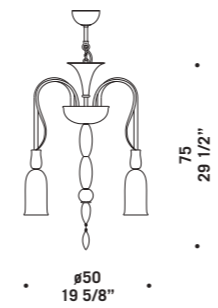

7095 K6
6 x max 46W E14
HSGSP/C/UB
alogeni chiara
clear halogen
6 x E14 LED
LED light bulb