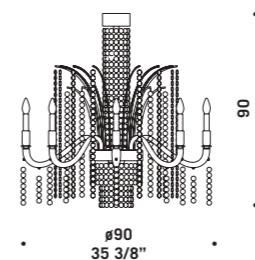

ICE K8+6
8 x max 46W E14
HSGSB/C/UB
alogena chiara
clear halogen
+6 x max 20W G9
HSGST/C/UB
alogena bispina
halogen bi-pin
8 x E14 LED
LED light bulb
+6 x G9 LED
LED light bulb

CE
IP 20