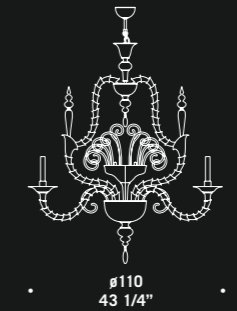

VIVALDI K9
9 x max 46W E14
HSGSB/C/UB
alogeno chiara
clear halogen
+6 x max 20W G9
HSGST/C/UB
alogeno bispina
halogen bi-pin
9 x E14 LED
LED light bulb
+6 x G9 LED
LED light bulb