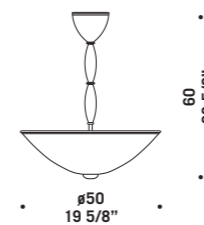

9003 S0
3 x max 77W E27
HSGSA/C/UB
alogeno chiara
clear halogen
3 x E27 LED
LED light bulb