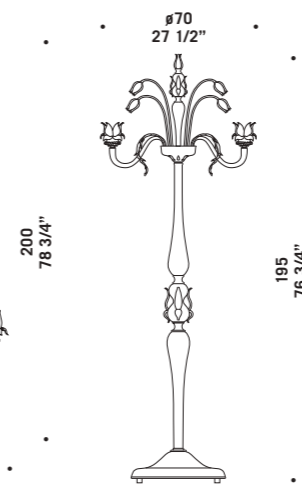

7098 R6
6 x max 30W E14
HSGSB/C/UB
alogena chiara
clear halogen
6 x E14 LED
LED light bulb

CE
⊕
IP 20
MURANO
Ⓜ