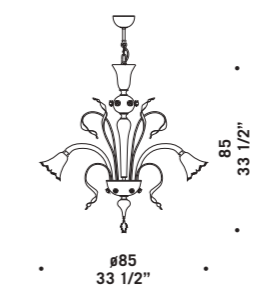

7056 K6
6 x max 30W E14
HSGSP/C/UB
alogeno chiara
clear halogen
6 x E14 LED
LED light bulb