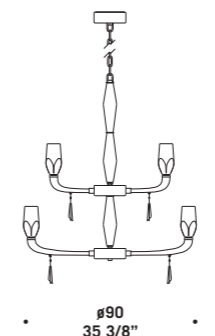

FLUTE K14
14 x max 33W G9
HSGST/C/UB
alogen a bispina
halogen bi-pin
14 x G9 LED
LED light bulb

con catena 30 cm +
rosone
whit 30 cm chain +
canopy