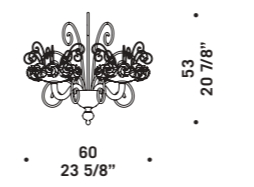

BRIDE A2
2 x max 46W E14
HSGSP/C/UB
alogeno chiara
clear halogen
2 x E14 LED
LED light bulb