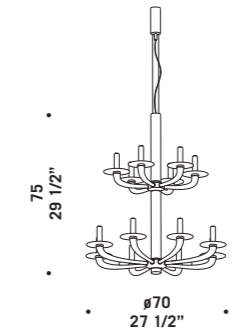

NATURAL K14
14 x max 60W G9
HSGST/C/UB
alogeno bispina
halogen bi-pin
14 x G9 LED
LED light bulb