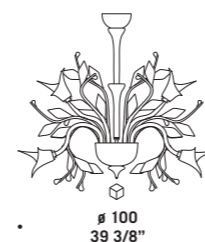

22 x E14 LED
LED light bulb

6 x E14 LED
LED light bulb

Terra

design Roberto Assenza - Francesco Dei Rossi

Lampadario in vetro con foglia d'oro
nei colori: ambra e verde.
Montatura in metallo verniciato oro.
*Glass chandelier with gold leaf available
in the following colours: amber and green.
Painted gold metal fitting.*