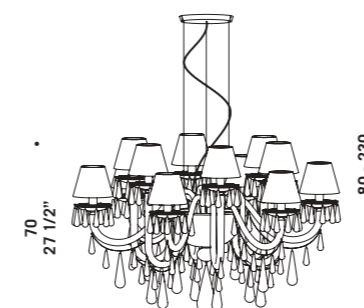

70
27 1/2"

80 - 230
31 1/2" - 90 1/2"

Ø 106
41 3/4"

GOUTTE S12
12 x max 46W E14
HSGSB/C/UB
alogeno chiara
clear halogen
12 x E14 LED
LED light bulb