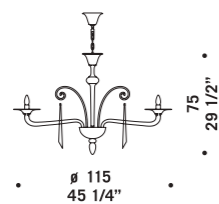

6012 K10
10 x max 46W E14
HSGSB/C/UB
alogeno chiara
clear halogen
10 x E14 LED
LED light bulb