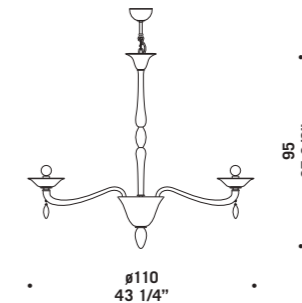

7081 K10
10 x max 46W E14
HSGSP/C/UB
alogeno chiara
clear halogen
10 x E14 LED
LED light bulb