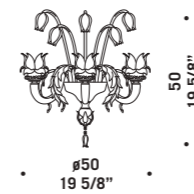

7098 K16

7098 A3
3 x max 30W E14
HSGSB/C/UB
alogena chiara
clear halogen
3 x E14 LED
LED light bulb

CE
⊕
IP 20
MURANO
Ⓜ