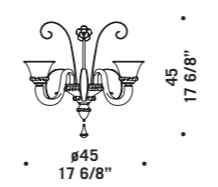

7093 A2
2 x max 46W E14
HSGSB/C/UB
alogeno chiara
clear halogen
2 x E14 LED
LED light bulb