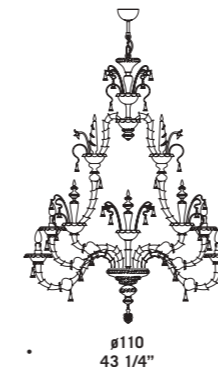

7063 K6+3
9 x max 46W E14
HSGSB/C/UB
alogeno chiara
clear halogen
9 x E14 LED
LED light bulb