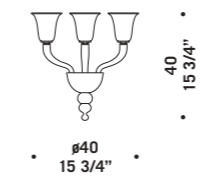

8001 K16

8001 K16

8001

Lampadari ed appliques
in colore lattimo con oro.
Montatura dorata.
*Chandeliers and wall lamps in
milkwhite glass with gold leaf.
Gold structure.*

8001 A2
2 x max 46W E14
HSGSP/C/UB
alogeno chiara
clear halogen
2 x E14 LED
LED light bulb