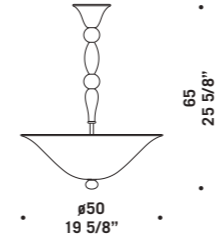

9001 S0
3 x max 77W E27
HSGSA/C/UB
alogena chiara
clear halogen
3 x E27 LED
LED light bulb