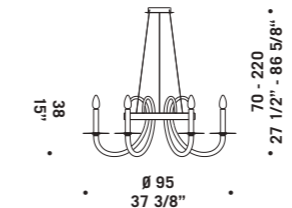

VIVACE K8

Vivace

design Francesco Dei Rossi - Lucio de Majo

VIVACE A1
1 x max 46W E14
HSGST/C/UB
alogeno chiara
clear halogen
1 x E14 LED
LED light bulb

VIVACE K6
6 x max 46W E14
HSGST/C/UB
alogeno chiara
clear halogen
6 x E14 LED
LED light bulb