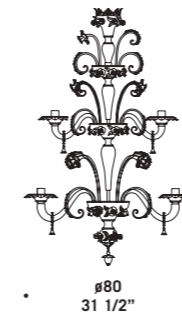

7065 K6+5
11 x max 46W E14
HSGSB/C/UB
alogeni chiara
clear halogen
11 x E14 LED
LED light bulb