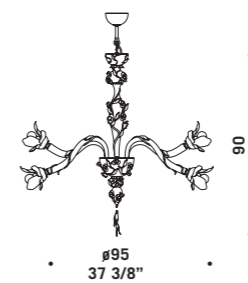

8007 K8
8 x max 30W E14
HSGSP/C/UB
alogena chiara
clear halogen
8 x E14 LED
LED light bulb