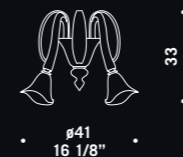

7085 A2
2 x max 46W E14
HSGSP/C/UB
alogena chiara
clear halogen
2 x E14 LED
LED light bulb