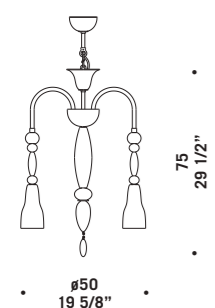

8003 K6
6 x max 46W E14
HSGSP/C/UB
alogeno chiara
clear halogen
6 x E14 LED
LED light bulb

8006 K8

8006

Lampadario in cristallo con montatura in metallo cromato; cristallo foglia oro con montatura dorata.
Chandeliers in clear glass with chromed metal fitting; clear glass with gold leaf with gold metal fitting.