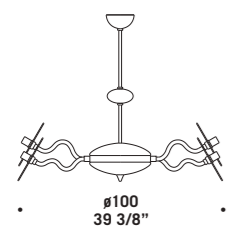

*For these chandeliers chain
and canopy are not supplied.*

VENUSSIANO K8

Venussiano

design Maria Grazia Rosin

VENUSSIANO K8
8 x max 46W E14
HSGSP/C/UB
alogeno chiara
clear halogen
8 x E14 LED
LED light bulb