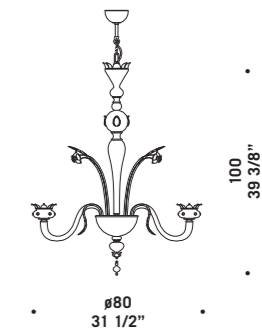

7074 K8
8 x max 46W E14
HSGSB/C/UB
alogeno chiara
clear halogen
8 x E14 LED
LED light bulb