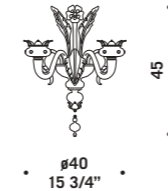

7074 A2
2 x max 46W E14
HSGSB/C/UB
alogeno chiara
clear halogen
2 x E14 LED
LED light bulb