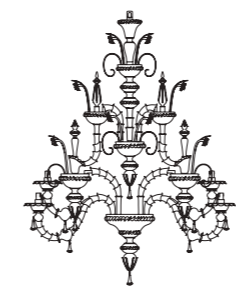

Ø120
47 1/4"

7061 K6+3
9 x max 46W E14
HSGSB/C/UB
alogeni chiara
clear halogen
9 x E14 LED
LED light bulb

145
57 7/8"