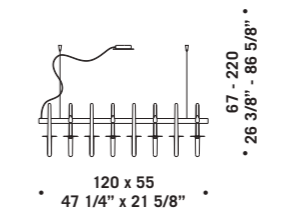

VIVACE K8

Vivace

design Francesco Dei Rossi - Lucio de Majo

VIVACE A1
1 x max 46W E14
HSGST/C/UB
alogeno chiara
clear halogen
1 x E14 LED
LED light bulb

VIVACE K6
6 x max 46W E14
HSGST/C/UB
alogeno chiara
clear halogen
6 x E14 LED
LED light bulb