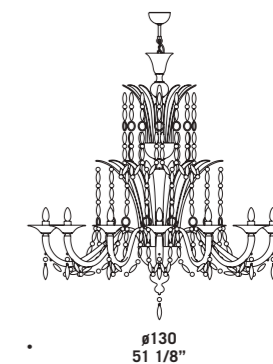

∅130
51 1/8"

6009 K12
12 x max 46W E14
HSGSB/C/UB
alogeno chiara
clear halogen
12 x E14 LED
LED light bulb