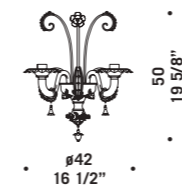

7065

Lampadari, appliques in cristallo con decori rossi e fiori in pasta colorati. Montatura in metallo verniciato argento. *Chandeliers and wall lamps in clear glass with red decorations and coloured flowers. Painted silver metal fitting.*

7065 A2
2 x max 46W E14
HSGSB/C/UB
alogeni chiara
clear halogen
2 x E14 LED
LED light bulb