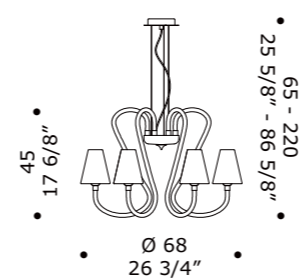

Gregory

design Francesco Dei Rossi

GREGORY K6
6 x max 33W G9
HSGST/C/UB
alogena bispina
halogen bi-pin

6 x G9 LED
LED light bulb