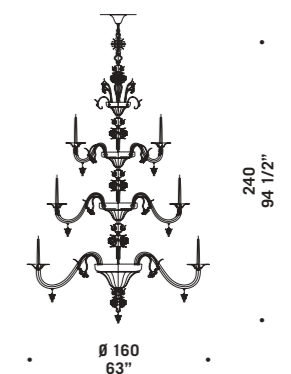

LEVANTE K21+15+9 LED
155,9W LED 220V
2700°K - 14200lm
bianco caldo
warm white