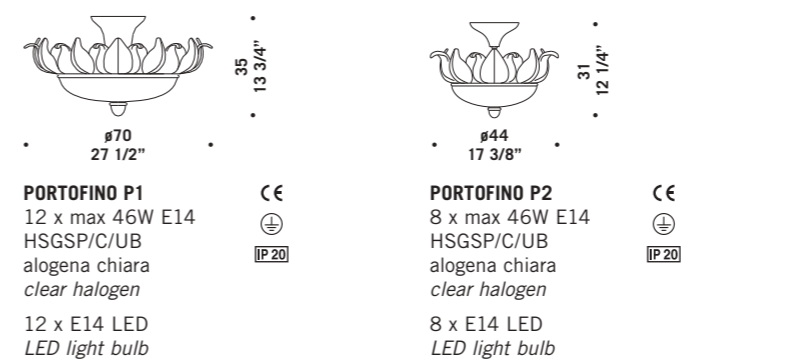

PORTOFINO A2