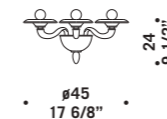

8002 K8

8002

8002 K8

8002 A2
2 x max 46W E14
HSGSP/C/UB
alogeno chiara
clear halogen
2 x E14 LED
LED light bulb

8002 A3
3 x max 46W E14
HSGSP/C/UB
alogeno chiara
clear halogen
3 x E14 LED
LED light bulb

8002 K6
6 x max 46W E14
HSGSP/C/UB
alogeno chiara
clear halogen
6 x E14 LED
LED light bulb