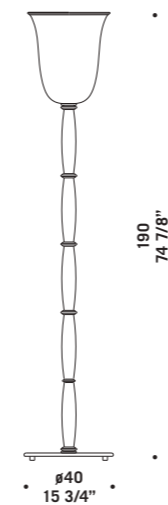

9003 R0
1 x max 205W E27
HSGST/C/UB
alogeno chiara
clear halogen
1 x E27 LED
LED light bulb