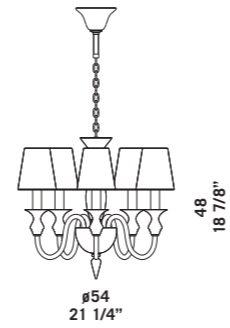

2599 KP5 SHADE
5 x max 46W E14
HSGSB/C/UB
alogena chiara
clear halogen
5 x E14 LED
LED light bulb