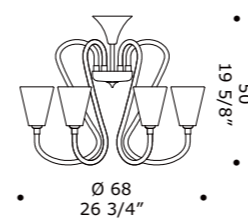

GREGORY P6
6 x max 33W G9
HSGST/C/UB
alogena bispina
halogen bi-pin

6 x G9 LED
LED light bulb