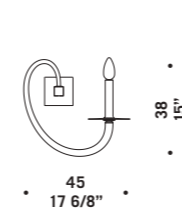

VIVACE A1
1 x max 46W E14
HSGST/C/UB
alogeno chiara
clear halogen
1 x E14 LED
LED light bulb