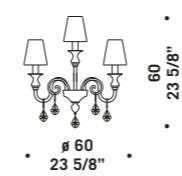

BUGIA A3
3 x max 46W E14
HSGSB/C/UB
alogeni chiara
clear halogen
3 x E14 LED
LED light bulb

CE
⊕
IP20
UL