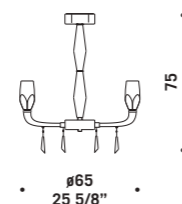

FLUTE K6
6 x max 33W G9
HSGST/C/UB
alogen a bispina
halogen bi-pin
6 x G9 LED
LED light bulb

catena +
rosone non fornito
chain and
canopy are not supplied