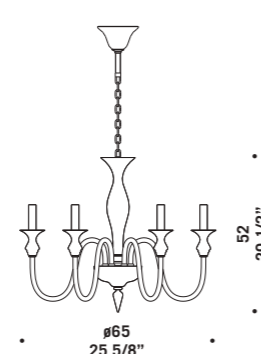

2599 K6
6 x max 46W E14
HSGSB/C/UB
alogeno chiara
clear halogen
6 x E14 LED
LED light bulb