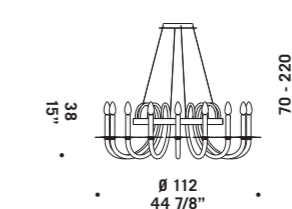

VIVACE K16
16 x max 46W E14
HSGST/C/UB
alogeno chiara
clear halogen
16 x E14 LED
LED light bulb