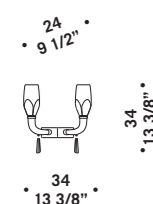

Flute

design Hangar Design Group

FLUTE A2
2 x max 33W G9
HSGST/C/UB
alogen a bispina
halogen bi-pin
2 x G9 LED
LED light bulb