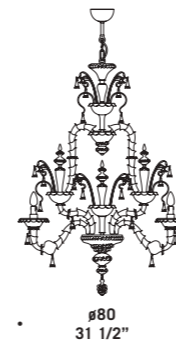

7060 K6
6 x max 46W E14
HSGSB/C/UB
alogeno chiara
clear halogen
6 x E14 LED
LED light bulb