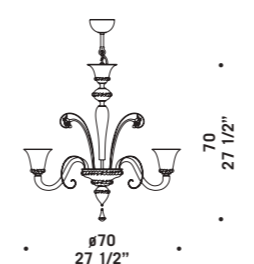

7093 K6
6 x max 46W E14
HSGSB/C/UB
alogeno chiara
clear halogen
6 x E14 LED
LED light bulb