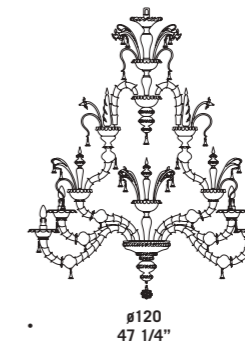

7063 K9+6
15 x max 46W E14
HSGSB/C/UB
alogeno chiara
clear halogen
15 x E14 LED
LED light bulb