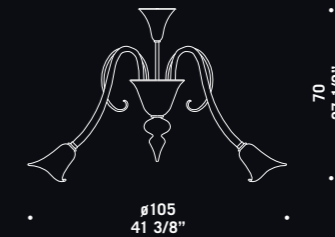

7085 K10
10 x max 46W E14
HSGSP/C/UB
alogena chiara
clear halogen
10 x E14 LED
LED light bulb