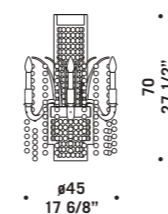

ICE K84

Ice

design Roberto Assenza

ICE K8+6

ICE A3+4

ICE A3+4
 3 x max 46W E14
 HSGSB/C/UB
 alogena chiara
 clear halogen
 +4 x max 20W G9
 HSGST/C/UB
 alogena bispina
 halogen bi-pin
 3 x E14 LED
 LED light bulb
 +4 x G9 LED
 LED light bulb