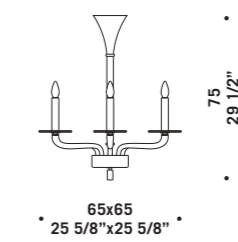

TETRA K8
8 x max 46W E14
HSGSB/C/UB
alogeno chiara
clear halogen
8 x E14 LED
LED light bulb