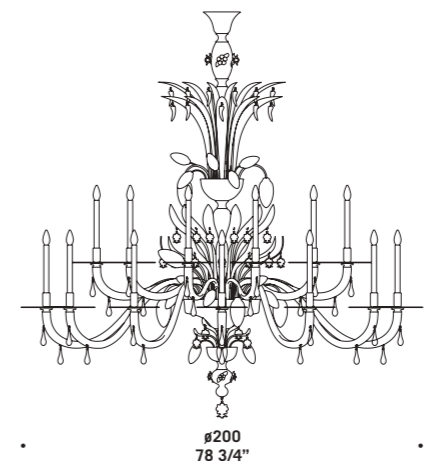

MURICANU CHOCOLATE K24

MURICANU CHOCOLATE A2+1

Muricanu Chocolate

design Roberto Assenza

MURICANU CHOCOLATE A2+1
3 x max 46W E14
HSGSB/C/UB
alogenă chiară
clear halogen
3 x E14 LED
LED light bulb

MURICANU CHOCOLATE K24
24 x max 46W E14
HSGSB/C/UB
alogenă chiară
clear halogen
24 x E14 LED
LED light bulb