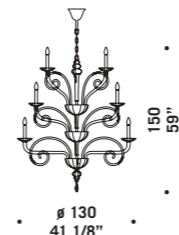

6011 K36
36 x max 46W E14
HSGSB/C/UB
alogeni chiara
clear halogen
36 x E14 LED
LED light bulb