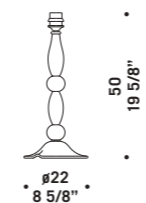

9001 T0
1 x max 77W E27
HSGSA/C/UB
alogena chiara
clear halogen
1 x E27 LED
LED light bulb