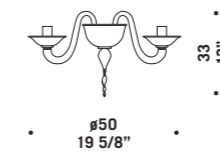

7087 A2
2 x max 46W E14
HSGSP/C/UB
alogeno chiara
clear halogen
2 x E14 LED
LED light bulb