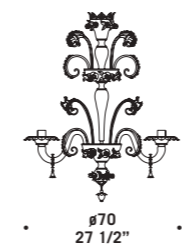

7065 K6
6 x max 46W E14
HSGSB/C/UB
alogeni chiara
clear halogen
6 x E14 LED
LED light bulb