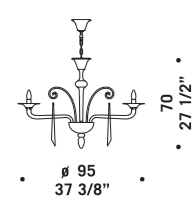

6012

design Francesco Dei Rossi

Vetro disponibile nei colori: cristallo con montatura cromata, cristallo foglia oro con montatura dorata, nero con montatura in metallo laccato nero lucido, lattimo con montatura in metallo laccato bianco lucido.
Glass available in the following colours: clear glass with chromed structure, clear glass+gold leaf with gold structure, black glass with polished black lacquered metal structure, milkwhite glass with polished white lacquered metal structure.

6012 K8
8 x max 46W E14
HSGSB/C/UB
alogeno chiara
clear halogen
8 x E14 LED
LED light bulb