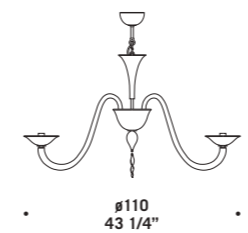

7087 K10
10 x max 46W E14
HSGSP/C/UB
alogeno chiara
clear halogen
10 x E14 LED
LED light bulb