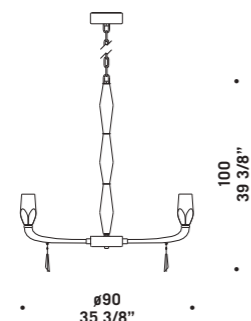

FLUTE K8
8 x max 33W G9
HSGST/C/UB
alogen a bispina
halogen bi-pin
8 x G9 LED
LED light bulb

con catena 30 cm +
rosone
whit 30 cm chain +
canopy