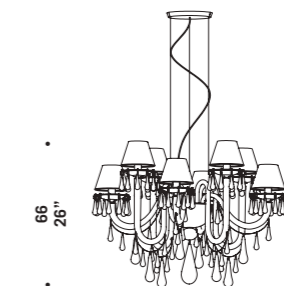

GOUTTE A2
2 x max 46W E14
HSGSB/C/UB
alogeno chiara
clear halogen
2 x E14 LED
LED light bulb

52
20 1/2"

GOUTTE A3
3 x max 46W E14
HSGSB/C/UB
alogeno chiara
clear halogen
3 x E14 LED
LED light bulb

66
26"