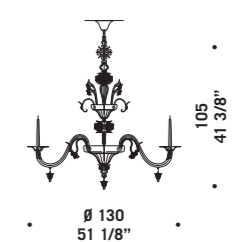

Levante

design Francesco Dei Rossi

LEVANTE K9
9 x max 46W E14
HSGSB/C/UB
alogeno chiara
clear halogen
9 x E14 LED
LED light bulb

LEVANTE K9 LED
38,9W LED 220V
2700°K - 3490lm
bianco caldo
warm white

LEVANTE K15
15 x max 46W E14
HSGSB/C/UB
alogeno chiara
clear halogen
15 x E14 LED
LED light bulb