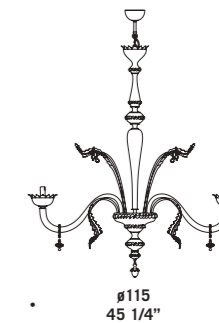

8099 K12
12 x max 46W E14
HSGSB/C/UB
alogeno chiara
clear halogen
12 x E14 LED
LED light bulb