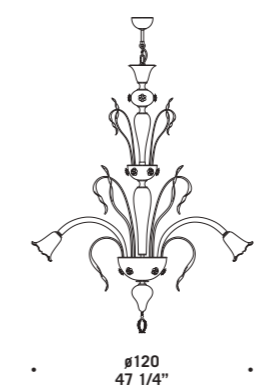

7056 K12
12 x max 30W E14
HSGSP/C/UB
alogeno chiara
clear halogen
12 x E14 LED
LED light bulb