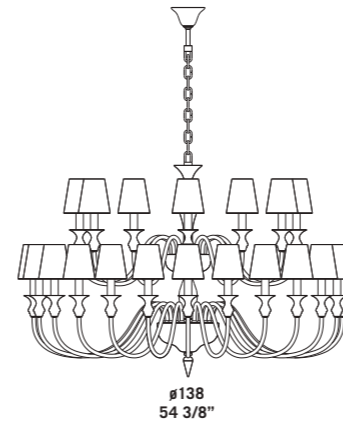

2599 K24+12 SHADE
36 x max 46W E14
HSGSB/C/UB
alogena chiara
clear halogen
36 x E14 LED
LED light bulb