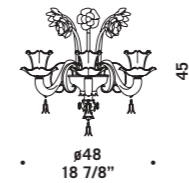

8004 A3
3 x max 46W E14
HSGSB/C/UB
alogena chiara
clear halogen
3 x E14 LED
LED light bulb