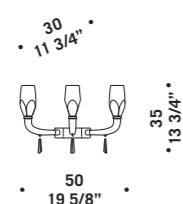

FLUTE A3
3 x max 33W G9
HSGST/C/UB
alogen a bispina
halogen bi-pin
3 x G9 LED
LED light bulb