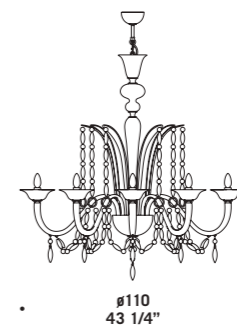

∅110
43 1/4"

6009 K10
10 x max 46W E14
HSGSB/C/UB
alogeno chiara
clear halogen
10 x E14 LED
LED light bulb