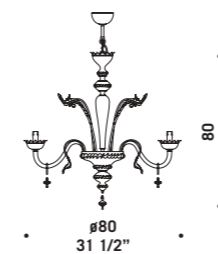

8099 K6
6 x max 46W E14
HSGSB/C/UB
alogeno chiara
clear halogen
6 x E14 LED
LED light bulb