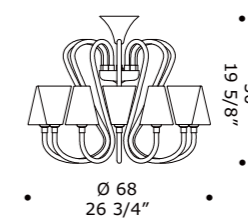

GREGORY P12
12 x max 33W G9
HSGST/C/UB
alogena bispina
halogen bi-pin

12 x G9 LED
LED light bulb