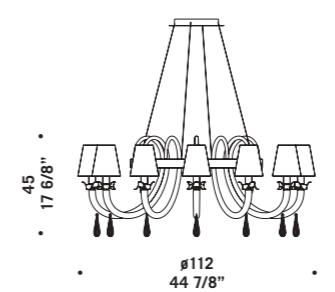

8090 K12
12 x max 46W E14
HSGSB/C/UB
alogeno chiara
clear halogen
12 x E14 LED
LED light bulb