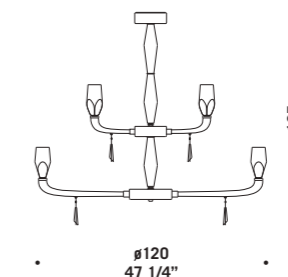

FLUTE K18
18 x max 33W G9
HSGST/C/UB
alogen a bispina
halogen bi-pin
18 x G9 LED
LED light bulb

catena +
rosone non fornito
chain and
canopy are not supplied