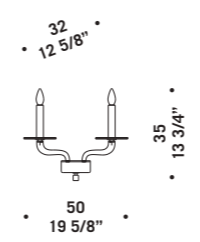

TETRA A2
2 x max 46W E14
HSGSB/C/UB
alogeno chiara
clear halogen
2 x E14 LED
LED light bulb