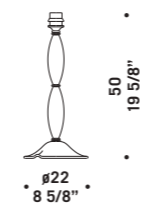

9003 T0
1 x max 77W E27
HSGSA/C/UB
alogeno chiara
clear halogen
1 x E27 LED
LED light bulb