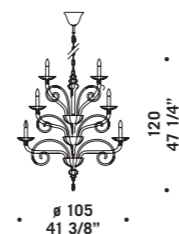

6011 K24
24 x max 46W E14
HSGSB/C/UB
alogeni chiara
clear halogen
24 x E14 LED
LED light bulb