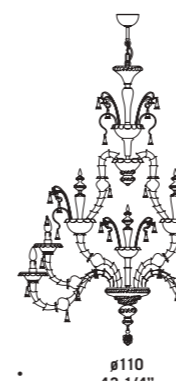

7060 K9+3
12 x max 46W E14
HSGST/C/UB
alogeno chiara
clear halogen
12 x E14 LED
LED light bulb