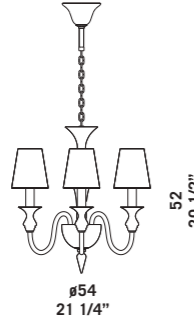

2599 K3 SHADE
3 x max 46W E14
HSGSB/C/UB
alogena chiara
clear halogen
3 x E14 LED
LED light bulb