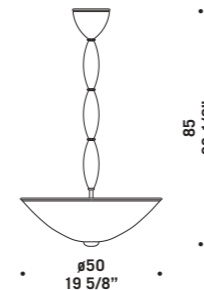

9003 S1
3 x max 77W E27
HSGSA/C/UB
alogeno chiara
clear halogen
3 x E27 LED
LED light bulb