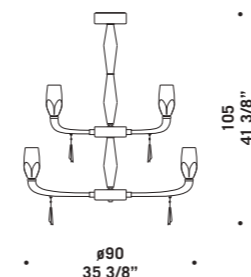

FLUTE K14
14 x max 33W G9
HSGST/C/UB
alogen a bispina
halogen bi-pin
14 x G9 LED
LED light bulb

catena +
rosone non fornito
chain and
canopy are not supplied