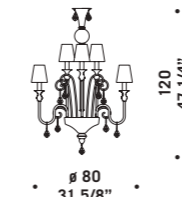

BUGIA K12
12 x max 46W E14
HSGSB/C/UB
alogeni chiara
clear halogen
12 x E14 LED
LED light bulb

CE
⊕
IP20
UL