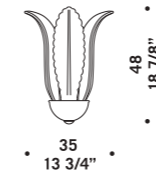

RAPALLO A12

RAPALLO P20

Rapallo

design Roberto Assenza

RAPALLO S14

RAPALLO A2
2 x max 46W E14
HSGSP/C/UB
alogeno chiara
clear halogen
2 x E14 LED
LED light bulb

RAPALLO A3
3 x max 46W E14
HSGSP/C/UB
alogeno chiara
clear halogen
3 x E14 LED
LED light bulb