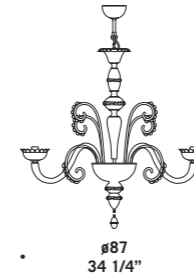

7092 K8
8 x max 46W E14
HSGSB/C/UB
alogeno chiara
clear halogen
8 x E14 LED
LED light bulb