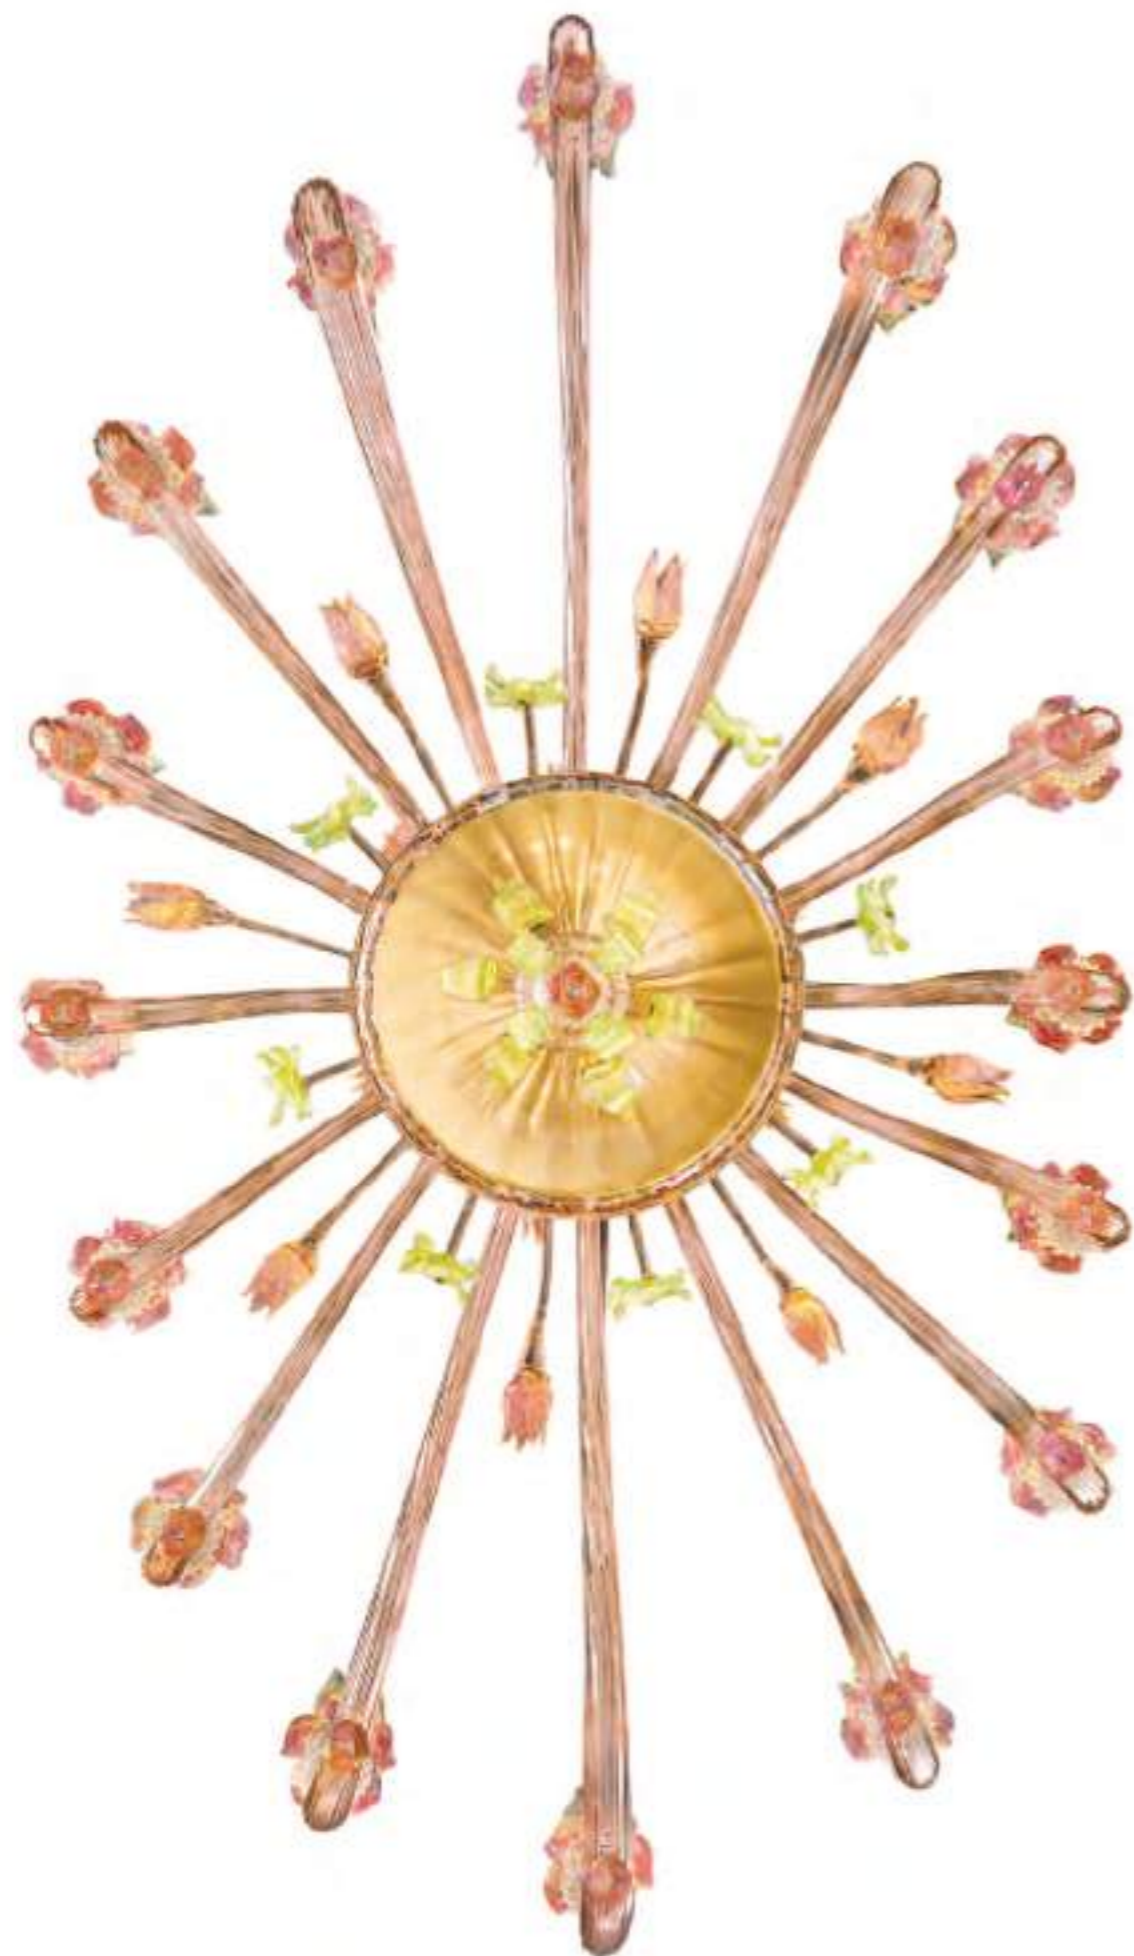

*Available in clear glass
with gold decorations and
in light amethyst with
gold/light green, gold/ruby
and gold/clear decorations.
Painted gold metal fitting.*

7098 K16

7098 K6

7098 A2
 2 x max 30W E14
 HSGSB/C/UB
 alogena chiara
 clear halogen
 2 x E14 LED
 LED light bulb