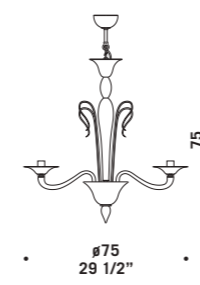

7088 K6
6 x max 46W E14
HSGSB/C/UB
alogena chiara
clear halogen
6 x E14 LED
LED light bulb