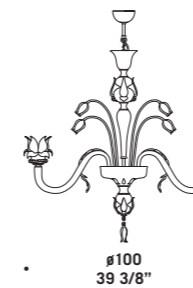

7098 K10
10 x max 30W E14
HSGSB/C/UB
alogena chiara
clear halogen
10 x E14 LED
LED light bulb

CE
⊕
IP 20
MURANO
Ⓜ