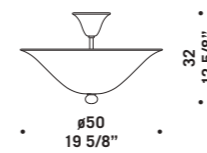

9002 PO
3 x max 77W E27
HSGSA/C/UB
alogeno chiara
clear halogen
3 x E27 LED
LED light bulb