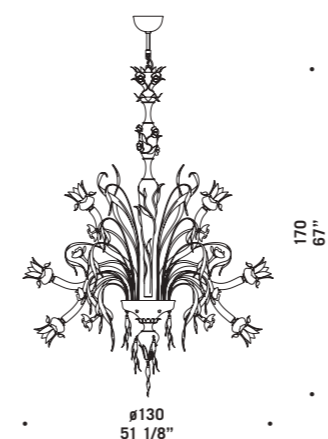

8089 K9
9 x max 30W E14
HSGSP/C/UB
alogeno chiara
clear halogen
9 x E14 LED
LED light bulb