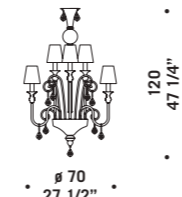

BUGIA K8
8 x max 46W E14
HSGSB/C/UB
alogeni chiara
clear halogen
8 x E14 LED
LED light bulb

CE
⊕
IP20
UL