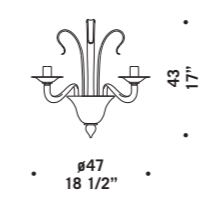

7088 A3
3 x max 46W E14
HSGSB/C/UB
alogena chiara
clear halogen
3 x E14 LED
LED light bulb