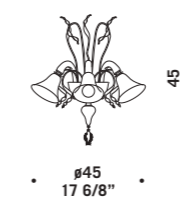

7056 A3
3 x max 30W E14
HSGSP/C/UB
alogeno chiara
clear halogen
3 x E14 LED
LED light bulb