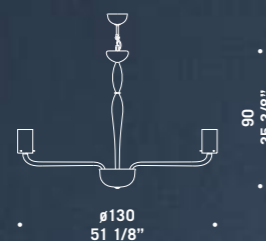

GLACÉ K16
16 x max 46W E14
HSGSP/C/UB
alogeno chiara
clear halogen
16 x max 60W E14
HSGST/C/UB
alogeno chiara
clear halogen
16 x E14 LED
LED light bulb