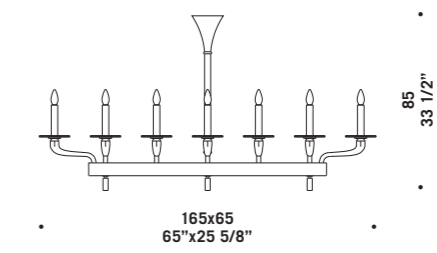

TETRA K16L
16 x max 46W E14
HSGSB/C/UB
alogeno chiara
clear halogen
16 x E14 LED
LED light bulb