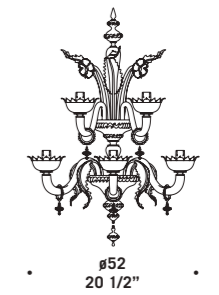

8099 A2+3
5 x max 46W E14
HSGSB/C/UB
alogeno chiara
clear halogen
5 x E14 LED
LED light bulb