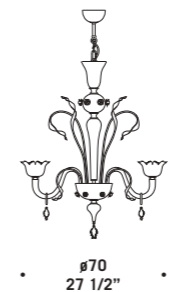

7055 K8

7055 A2
2 x max 46W E14
HSGSB/C/UB
alogeno chiara
clear halogen
2 x E14 LED
LED light bulb

7055 A3
3 x max 46W E14
HSGSB/C/UB
alogeno chiara
clear halogen
3 x E14 LED
LED light bulb

7055 L
1 x max 46W E14
HSGSB/C/UB
alogeno chiara
clear halogen
1 x E14 LED
LED light bulb