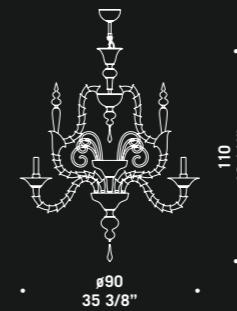

VIVALDI K6
6 x max 46W E14
HSGSB/C/UB
alogeno chiara
clear halogen
+3 x max 20W G9
HSGST/C/UB
alogeno bispina
halogen bi-pin
6 x E14 LED
LED light bulb
+3 x G9 LED
LED light bulb