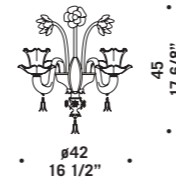

8004

Vetro disponibile in cristallo foglia oro con decori rubino oro e acquamarine oro. Montatura in metallo verniciato oro.
Available in clear glass with gold leaf and ruby/gold and aquamarine/gold decorations. Painted gold metal fitting.

8004 A2
2 x max 46W E14
HSGSB/C/UB
alogena chiara
clear halogen
2 x E14 LED
LED light bulb