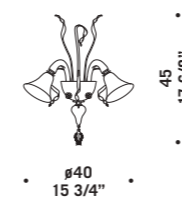

7055 A2

7055 L

259

7056 K8

7056

Lampadari, appliques e lumi
in cristallo decoro rubino oro
o cristallo decoro verde oro.
Montatura in metallo verniciato argento.
*Chandeliers, wall and bed-side
lamps in clear glass with ruby/gold
or green/gold decorations.
Painted silver metal fitting.*