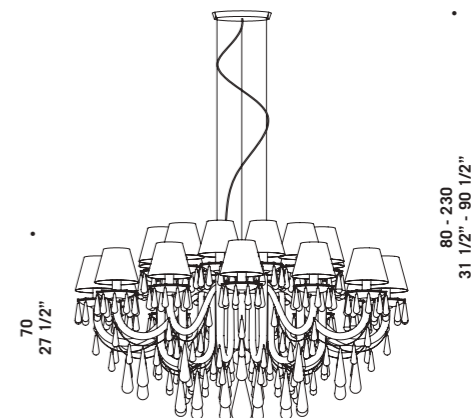

80 - 230
31 1/2" - 90 1/2"

Ø 90
35 3/8"

GOUTTE S8
8 x max 46W E14
HSGSB/C/UB
alogeno chiara
clear halogen
8 x E14 LED
LED light bulb

66
26"

80 - 230
31 1/2" - 90 1/2"

Ø 90
35 3/8"

GOUTTE S10
10 x max 46W E14
HSGSB/C/UB
alogeno chiara
clear halogen
10 x E14 LED
LED light bulb

GOUTTE A3

70
27 1/2"

80 - 230
31 1/2" - 90 1/2"

Ø 106
41 3/4"

GOUTTE S12
12 x max 46W E14
HSGSB/C/UB
alogeno chiara
clear halogen
12 x E14 LED
LED light bulb

70
27 1/2"

80 - 230
31 1/2" - 90 1/2"

Ø 110
43 1/4"

GOUTTE S16
16 x max 46W E14
HSGSB/C/UB
alogeno chiara
clear halogen
16 x E14 LED
LED light bulb

70
27 1/2"

80 - 230
31 1/2" - 90 1/2"

Ø 120
47 1/4"

GOUTTE S24
24 x max 46W E14
HSGSB/C/UB
alogeno chiara
clear halogen
24 x E14 LED
LED light bulb