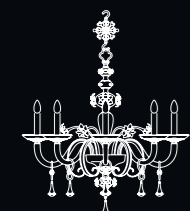

Lampadario in vetro colore "fumè" oro con decori rosso oro, fiori in giallo senape oro, foglie con decori verde opaco. Montatura oro spazzolato.

Glass chandelier golden-fumé colour with golden-red decorations, golden mustard-yellow flowers, leaves with opaline-green decorations. Brushed gold structure.