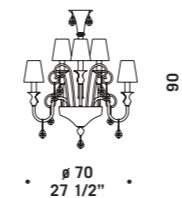

BUGIA KP8
8 x max 46W E14
HSGSB/C/UB
alogeni chiara
clear halogen
8 x E14 LED
LED light bulb

CE
⊕
IP20
UL