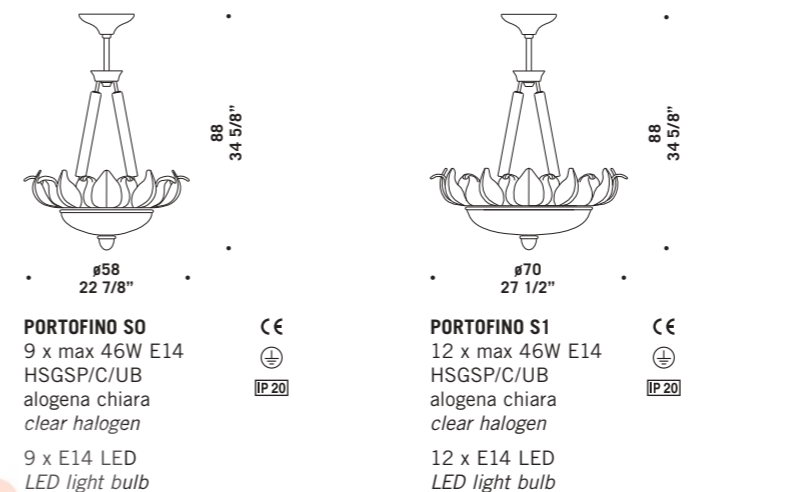

PORTOFINO L