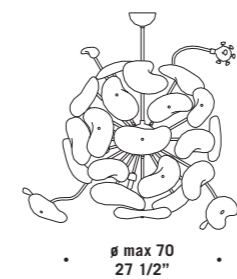

*Chromed metal structure.
For these chandeliers chain and canopy are not supplied.*

COSMOSPORA K47

COSMOSPORA K14

Cosmospora

design Maria Grazia Rosin

COSMOSPORA A8/P8

COSMOSPORA A8/P8
8 x max 33W G9
HSGST/C/UB
alogeno bispina
halogen bi-pin
8 x G9 LED
LED light bulb