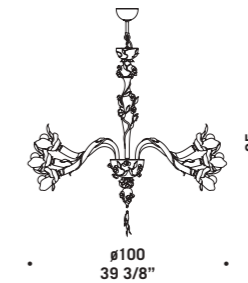

8007 K12
12 x max 30W E14
HSGSP/C/UB
alogena chiara
clear halogen
12 x E14 LED
LED light bulb