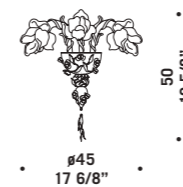

8007 A3
3 x max 30W E14
HSGSP/C/UB
alogena chiara
clear halogen
3 x E14 LED
LED light bulb