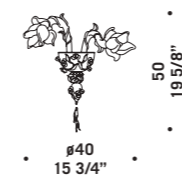

8007

Lampadari ed appliques in cristallo foglia oro con decori rubino oro e verdino oro.
Montatura in metallo verniciato oro.
*Chandeliers and wall lamps in clear glass with gold leaf, decorations in gold/ruby and light green/gold.
Painted gold metal fitting.*

8007 A2
2 x max 30W E14
HSGSP/C/UB
alogena chiara
clear halogen
2 x E14 LED
LED light bulb