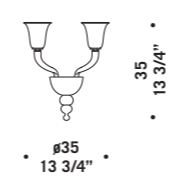

8001 A2
2 x max 46W E14
HSGSP/C/UB
alogeno chiara
clear halogen
2 x E14 LED
LED light bulb