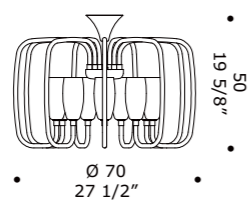

GARY P9
9 x max 33W G9
HSGST/C/UB
alogena bispina
halogen bi-pin

9 x G9 LED
LED light bulb