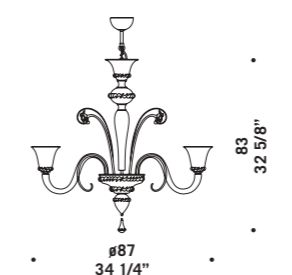

7093 K8
8 x max 46W E14
HSGSB/C/UB
alogeno chiara
clear halogen
8 x E14 LED
LED light bulb