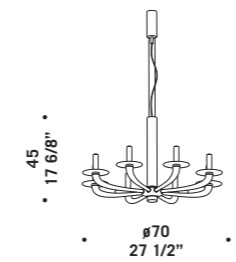

NATURAL K8
8 x max 60W G9
HSGST/C/UB
alogeno bispina
halogen bi-pin
8 x G9 LED
LED light bulb