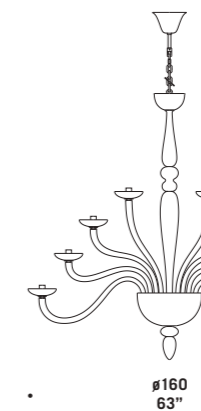

• **8000 K18+12+6+6**
42 x max 46W E14
HSGSP/C/UB
alogena chiara
clear halogen
42 x E14 LED
LED light bulb