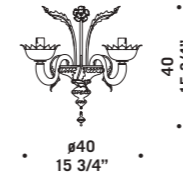

8099

Lampadari ed appliques
in colore cristallo.
Montatura in metallo
verniciato argento.
*Chandeliers and wall
lamps in clear glass.
Painted silver metal fitting.*

8099 K16+8

8099

8099 K8

8099 A2
2 x max 46W E14
HSGSB/C/UB
alogeno chiara
clear halogen
2 x E14 LED
LED light bulb