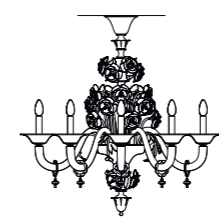

Ø 90
3 5/8"

ROSETO K10
10 x max 46W E14
HSGSB/C/UB
alogeno chiara
clear halogen

10 x E14 LED
LED light bulb

catena + rosone non fornito
chain and canopy are not supplied