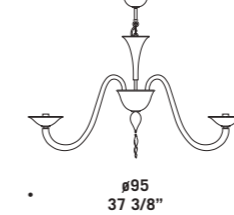

7087 K8
8 x max 46W E14
HSGSP/C/UB
alogeno chiara
clear halogen
8 x E14 LED
LED light bulb