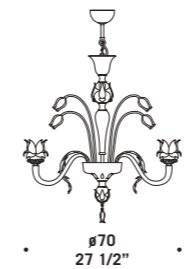

7098 K6
6 x max 30W E14
HSGSB/C/UB
alogena chiara
clear halogen
6 x E14 LED
LED light bulb

CE
⊕
IP 20
MURANO
Ⓜ