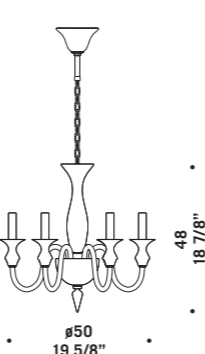

2599 KP6
6 x max 46W E14
HSGSB/C/UB
alogeno chiara
clear halogen
6 x E14 LED
LED light bulb