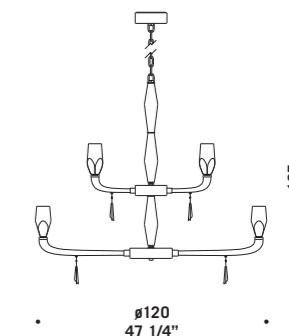

FLUTE K18
18 x max 33W G9
HSGST/C/UB
alogen a bispina
halogen bi-pin
18 x G9 LED
LED light bulb

con catena 30 cm +
rosone
whit 30 cm chain +
canopy