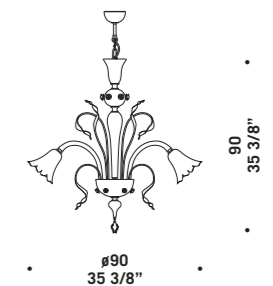

7056 K8
8 x max 30W E14
HSGSP/C/UB
alogeno chiara
clear halogen
8 x E14 LED
LED light bulb