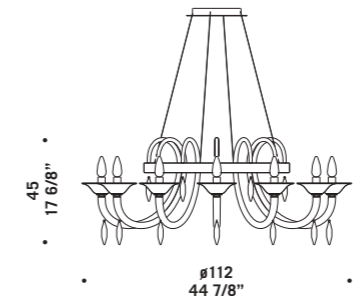

8080 K12
12 x max 46W E14
HSGSB/C/UB
alogeno chiara
clear halogen
12 x E14 LED
LED light bulb