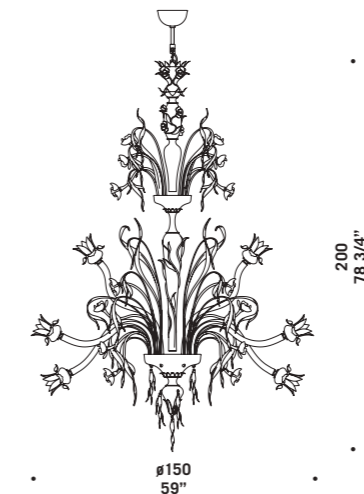

8089 K12
12 x max 30W E14
HSGSP/C/UB
alogeno chiara
clear halogen
12 x E14 LED
LED light bulb