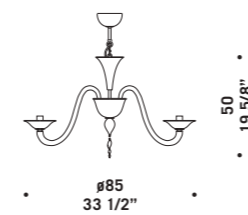

7087 K6
6 x max 46W E14
HSGSP/C/UB
alogeno chiara
clear halogen
6 x E14 LED
LED light bulb