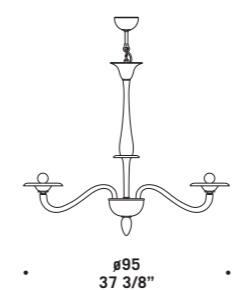

8002 K8

8002

8002 K8

8002 A2
2 x max 46W E14
HSGSP/C/UB
alogeno chiara
clear halogen
2 x E14 LED
LED light bulb

8002 A3
3 x max 46W E14
HSGSP/C/UB
alogeno chiara
clear halogen
3 x E14 LED
LED light bulb

8002 K6
6 x max 46W E14
HSGSP/C/UB
alogeno chiara
clear halogen
6 x E14 LED
LED light bulb