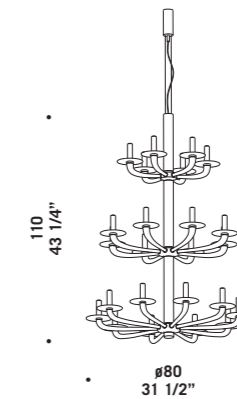

NATURAL K24
24 x max 60W G9
HSGST/C/UB
alogeno bispina
halogen bi-pin
24 x G9 LED
LED light bulb