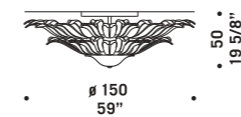

RAPALLO P20
20 x max 46W E14
HSGSP/C/UB
alogeno chiara
clear halogen
20 x E14 LED
LED light bulb