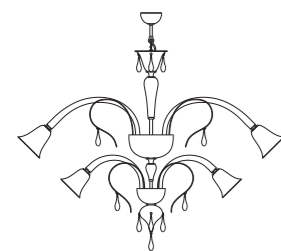

Ø110
43 1/4"

70
27 1/2"

8097 K8+8
16 x max 46W E14
HSGSB/C/UB
alogeno chiara
clear halogen
16 x E14 LED
LED light bulb

Ø140
55 1/8"

105
41 5/8"

8097 K12+8
20 x max 46W E14
HSGSB/C/UB
alogeno chiara
clear halogen
20 x E14 LED
LED light bulb