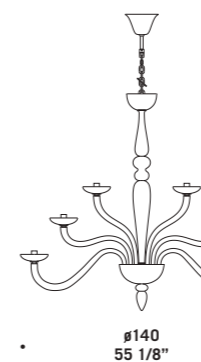

• **8000 K15+10+5**
30 x max 46W E14
HSGSP/C/UB
alogena chiara
clear halogen
30 x E14 LED
LED light bulb