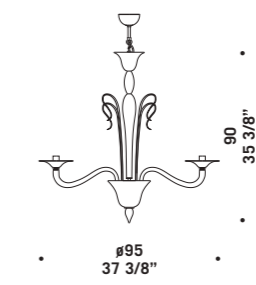

7088 K10
10 x max 46W E14
HSGSB/C/UB
alogena chiara
clear halogen
10 x E14 LED
LED light bulb