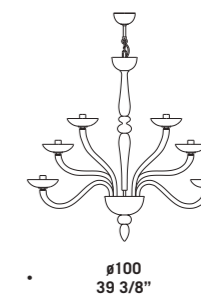

• **8000 K6+3+3**
12 x max 46W E14
HSGSP/C/UB
alogena chiara
clear halogen
12 x E14 LED
LED light bulb