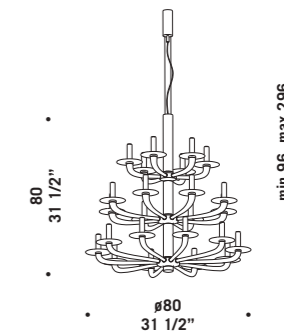

NATURAL KP24
24 x max 60W G9
HSGST/C/UB
alogeno bispina
halogen bi-pin
24 x G9 LED
LED light bulb