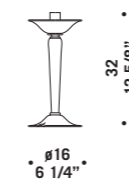

7087 L
1 x max 46W E14
HSGSP/C/UB
alogeno chiara
clear halogen
1 x E14 LED
LED light bulb