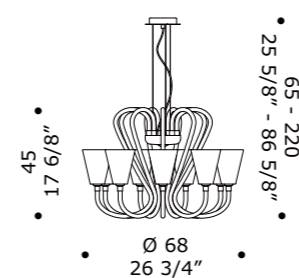

12 x G9 LED
 LED light bulb

Gregory

design Francesco Dei Rossi

GREGORY K6  
 6 x max 33W G9
 HSGST/C/UB 
 alogena bispina 
 halogen bi-pin

6 x G9 LED
 LED light bulb

GREGORY K9  
 9 x max 33W G9
 HSGST/C/UB 
 alogena bispina 
 halogen bi-pin