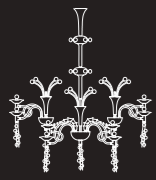

Barcaccia

design Maria Grazia Rosin

Lampadario in colore grigio e ambra.
Montatura in nichel satinato.
Chandelier in grey and amber.
Structure in satined nickel.

Barcaccia

design Maria Grazia Rosin

200 x 105
78 3/4" x 41 3/8"