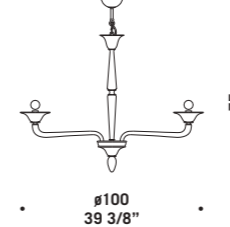

7086 K8
8 x max 46W E14
HSGSP/C/UB
alogeno chiara
clear halogen
8 x E14 LED
LED light bulb