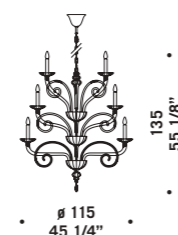

6011 K30
30 x max 46W E14
HSGSB/C/UB
alogeni chiara
clear halogen
30 x E14 LED
LED light bulb