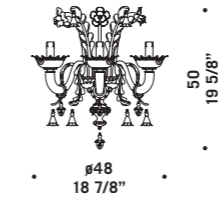

7067 A3
3 x max 46W E14
HSGSB/C/UB
alogena chiara
clear halogen
3 x E14 LED
LED light bulb