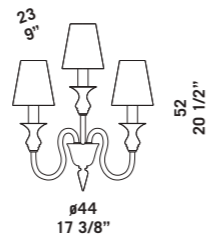

2599 A2+1 SHADE
3 x max 46W E14
HSGSB/C/UB
alogena chiara
clear halogen
3 x E14 LED
LED light bulb