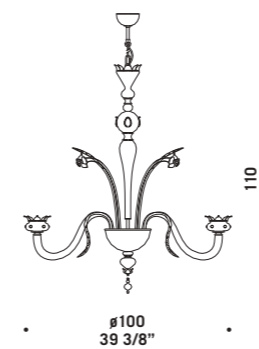

7074 K10
10 x max 46W E14
HSGSB/C/UB
alogeno chiara
clear halogen
10 x E14 LED
LED light bulb