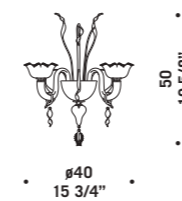

7055 A2
2 x max 46W E14
HSGSB/C/UB
alogeno chiara
clear halogen
2 x E14 LED
LED light bulb