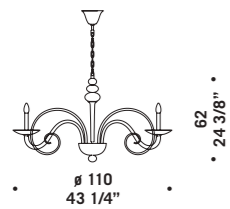

6013 K10
10 x max 46W E14
HSGSB/C/UB
alogeni chiara
clear halogen
10 x E14 LED
LED light bulb