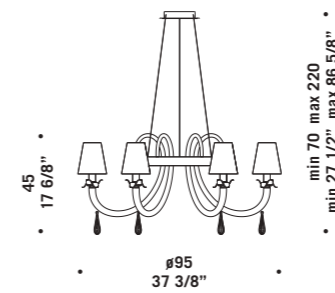

8090 K8

8090 K12

8090 K6

8090

design Francesco Dei Rossi

8090 A1
1 x max 46W E14
HSGSB/C/UB
alogeno chiara
clear halogen
1 x E14 LED
LED light bulb

8090 K6
6 x max 46W E14
HSGSB/C/UB
alogeno chiara
clear halogen
6 x E14 LED
LED light bulb