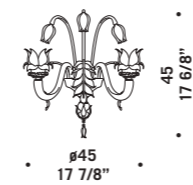

*Available in clear glass
with gold decorations and
in light amethyst with
gold/light green, gold/ruby
and gold/clear decorations.
Painted gold metal fitting.*

7098 K16

7098 K6

7098 A2
 2 x max 30W E14
 HSGSB/C/UB
 alogena chiara
 clear halogen
 2 x E14 LED
 LED light bulb