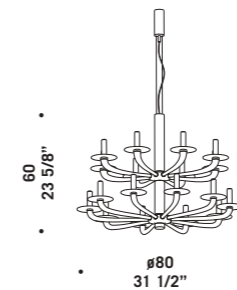

NATURAL KP18
18 x max 60W G9
HSGST/C/UB
alogeno bispina
halogen bi-pin
18 x G9 LED
LED light bulb