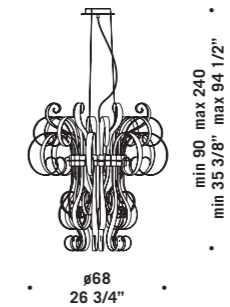

CIOCCA S6
6 x max 33W G9
HSGST/C/UB
alogen bispina
halogen bi-pin
6 x G9 LED
LED light bulb