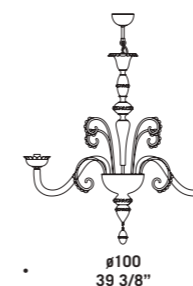

7092 K10
10 x max 46W E14
HSGSB/C/UB
alogeno chiara
clear halogen
10 x E14 LED
LED light bulb