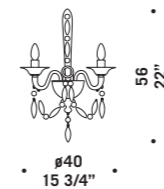

6009

∅40
15 3/4"

6009 A2
2 x max 46W E14
HSGSB/C/UB
alogeno chiara
clear halogen
2 x E14 LED
LED light bulb