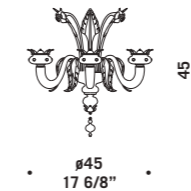

7074 A3
3 x max 46W E14
HSGSB/C/UB
alogeno chiara
clear halogen
3 x E14 LED
LED light bulb