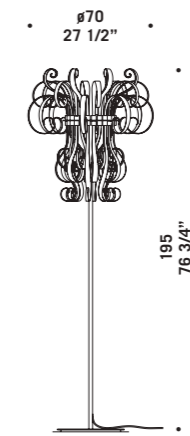

CIOCCA R1
1 x max 150W E27
HSGST/C/UB
alogen chiara
clear halogen
1 x max 116W E27
HSGSA/C/UB
alogen chiara
clear halogen
1 x max 70W E27
HSGSG/C
alogen chiara globolux
clear halogen globolux
1 x E27 LED
LED light bulb