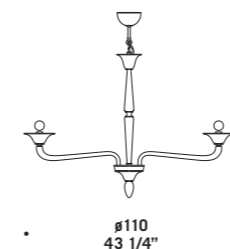

7086 K10
10 x max 46W E14
HSGSP/C/UB
alogeno chiara
clear halogen
10 x E14 LED
LED light bulb