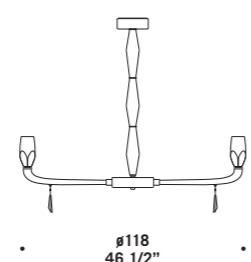

FLUTE K12
12 x max 33W G9
HSGST/C/UB
alogen a bispina
halogen bi-pin
12 x G9 LED
LED light bulb

catena +
rosone non fornito
chain and
canopy are not supplied