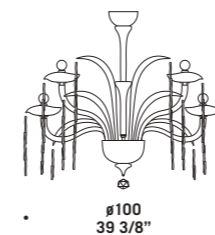

ACQUA K8
8 x max 30W E14
HSGSP/C/UB
alogeno chiara
clear halogen
8 x E14 LED
LED light bulb

CE

IP 20

MURANO