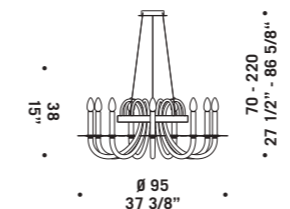

VIVACE K9
9 x max 46W E14
HSGST/C/UB
alogeno chiara
clear halogen
9 x E14 LED
LED light bulb