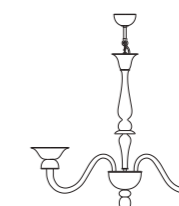

• $\varnothing 95$
32 1/4" •

7094 K10
10 x max 46W E14
HSGSP/C/UB
alogeno chiara
clear halogen
10 x E14 LED
LED light bulb

CE
⊕
IP 20
MURANO
UL

• $\varnothing 16$
6 1/4" •

7094 L
1 x max 46W E14
HSGSP/C/UB
alogeno chiara
clear halogen
1 x E14 LED
LED light bulb

CE
⊕
IP 20
MURANO
UL