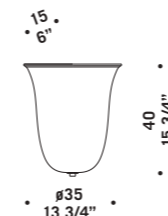

9003 A0
1 x max 77W E27
HSGSA/C/UB
alogeno chiara
clear halogen
1 x E27 LED
LED light bulb