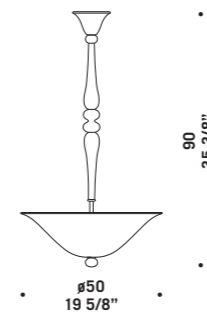

9002 S1
3 x max 77W E27
HSGSA/C/UB
alogeno chiara
clear halogen
3 x E27 LED
LED light bulb