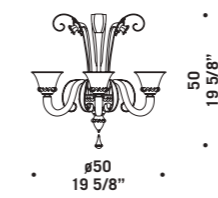

7093 A3
3 x max 46W E14
HSGSB/C/UB
alogeno chiara
clear halogen
3 x E14 LED
LED light bulb