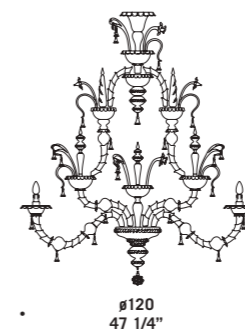

7063 K12
12 x max 46W E14
HSGSB/C/UB
alogeno chiara
clear halogen
12 x E14 LED
LED light bulb