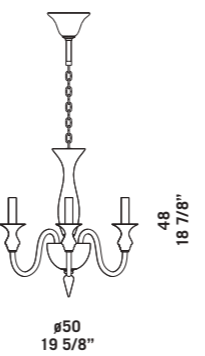

2599 KP3
3 x max 46W E14
HSGSB/C/UB
alogeno chiara
clear halogen
3 x E14 LED
LED light bulb