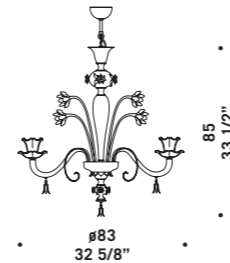

8004 K6
6 x max 46W E14
HSGSB/C/UB
alogena chiara
clear halogen
6 x E14 LED
LED light bulb