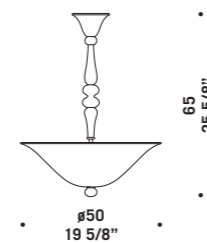

9002 SO
3 x max 77W E27
HSGSA/C/UB
alogeno chiara
clear halogen
3 x E27 LED
LED light bulb