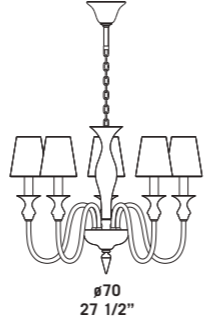

2599 K5 SHADE
5 x max 46W E14
HSGSB/C/UB
alogena chiara
clear halogen
5 x E14 LED
LED light bulb