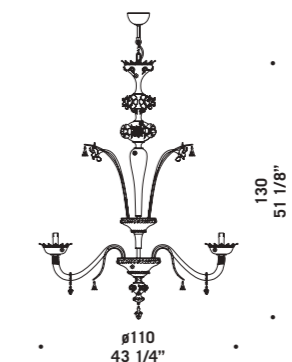

7067 K10
10 x max 46W E14
HSGSB/C/UB
alogena chiara
clear halogen
10 x E14 LED
LED light bulb