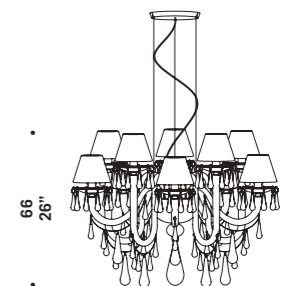

GOUTTE A2
2 x max 46W E14
HSGSB/C/UB
alogeno chiara
clear halogen
2 x E14 LED
LED light bulb

52
20 1/2"

GOUTTE A3
3 x max 46W E14
HSGSB/C/UB
alogeno chiara
clear halogen
3 x E14 LED
LED light bulb

66
26"

80 - 230
31 1/2" - 90 1/2"

Ø 90
35 3/8"

GOUTTE S8
8 x max 46W E14
HSGSB/C/UB
alogeno chiara
clear halogen
8 x E14 LED
LED light bulb

66
26"

80 - 230
31 1/2" - 90 1/2"

Ø 90
35 3/8"

GOUTTE S10
10 x max 46W E14
HSGSB/C/UB
alogeno chiara
clear halogen
10 x E14 LED
LED light bulb