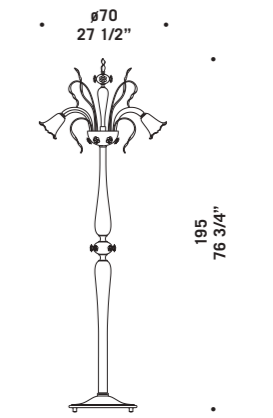

7056 R6
6 x max 30W E14
HSGSP/C/UB
alogeno chiara
clear halogen
6 x E14 LED
LED light bulb