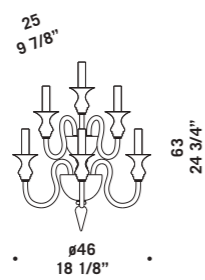

2599 A6
6 x max 46W E14
HSGSB/C/UB
alogeno chiara
clear halogen
6 x E14 LED
LED light bulb