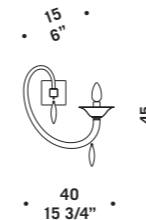

8080 K8

8080 K9

8080 K16

8080 A1

8080

design Francesco Dei Rossi

8080 A1
1 x max 46W E14
HSGSB/C/UB
alogeno chiara
clear halogen
1 x E14 LED
LED light bulb

8080 K6
6 x max 46W E14
HSGSB/C/UB
alogeno chiara
clear halogen
6 x E14 LED
LED light bulb