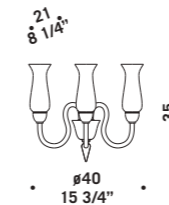

2612 K8

2612 K6

2612

2612 A3+2

2612 A1
 1 x max 46W E14
 HSGSB/C/UB
 alogena chiara
 clear halogen
 1 x E14 LED
 LED light bulb

2612 A2
 2 x max 46W E14
 HSGSB/C/UB
 alogena chiara
 clear halogen
 2 x E14 LED
 LED light bulb