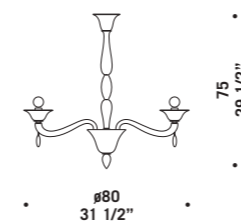

7081 K6
6 x max 46W E14
HSGSP/C/UB
alogeno chiara
clear halogen
6 x E14 LED
LED light bulb