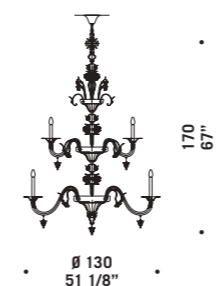

LEVANTE K15+9
24 x max 46W E14
HSGSB/C/UB
alogeno chiara
clear halogen
24 x E14 LED
LED light bulb