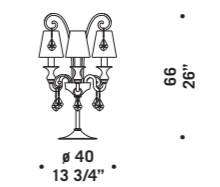

BUGIA T4
4 x max 46W E14
HSGSB/C/UB
alogeni chiara
clear halogen
4 x E14 LED
LED light bulb

CE
⊕
IP20