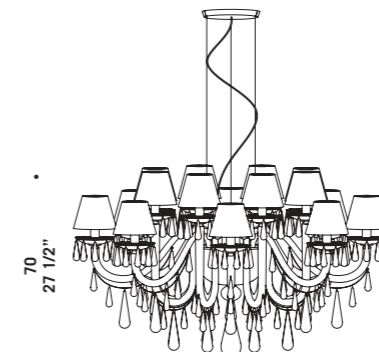

80 - 230
31 1/2" - 90 1/2"

Ø 90
35 3/8"

GOUTTE S8
8 x max 46W E14
HSGSB/C/UB
alogeno chiara
clear halogen
8 x E14 LED
LED light bulb

66
26"

80 - 230
31 1/2" - 90 1/2"

Ø 90
35 3/8"

GOUTTE S10
10 x max 46W E14
HSGSB/C/UB
alogeno chiara
clear halogen
10 x E14 LED
LED light bulb

GOUTTE A3

70
27 1/2"

80 - 230
31 1/2" - 90 1/2"

Ø 106
41 3/4"

GOUTTE S12
12 x max 46W E14
HSGSB/C/UB
alogeno chiara
clear halogen
12 x E14 LED
LED light bulb

70
27 1/2"

80 - 230
31 1/2" - 90 1/2"

Ø 110
43 1/4"

GOUTTE S16
16 x max 46W E14
HSGSB/C/UB
alogeno chiara
clear halogen
16 x E14 LED
LED light bulb

70
27 1/2"

80 - 230
31 1/2" - 90 1/2"

Ø 120
47 1/4"

GOUTTE S24
24 x max 46W E14
HSGSB/C/UB
alogeno chiara
clear halogen
24 x E14 LED
LED light bulb