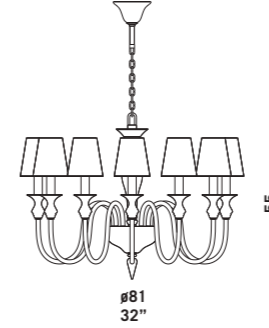

2599 K12 SHADE
12 x max 46W E14
HSGSB/C/UB
alogena chiara
clear halogen
12 x E14 LED
LED light bulb