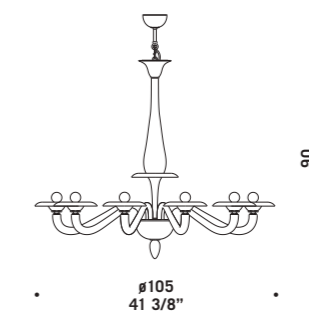

8002 K10
10 x max 46W E14
HSGSP/C/UB
alogeno chiara
clear halogen
10 x E14 LED
LED light bulb