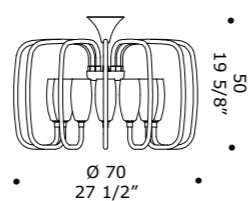

GARY P12
12 x max 33W G9
HSGST/C/UB
alogena bispina
halogen bi-pin

12 x G9 LED
LED light bulb