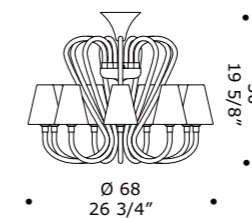

GREGORY P9
9 x max 33W G9
HSGST/C/UB
alogena bispina
halogen bi-pin

9 x G9 LED
LED light bulb