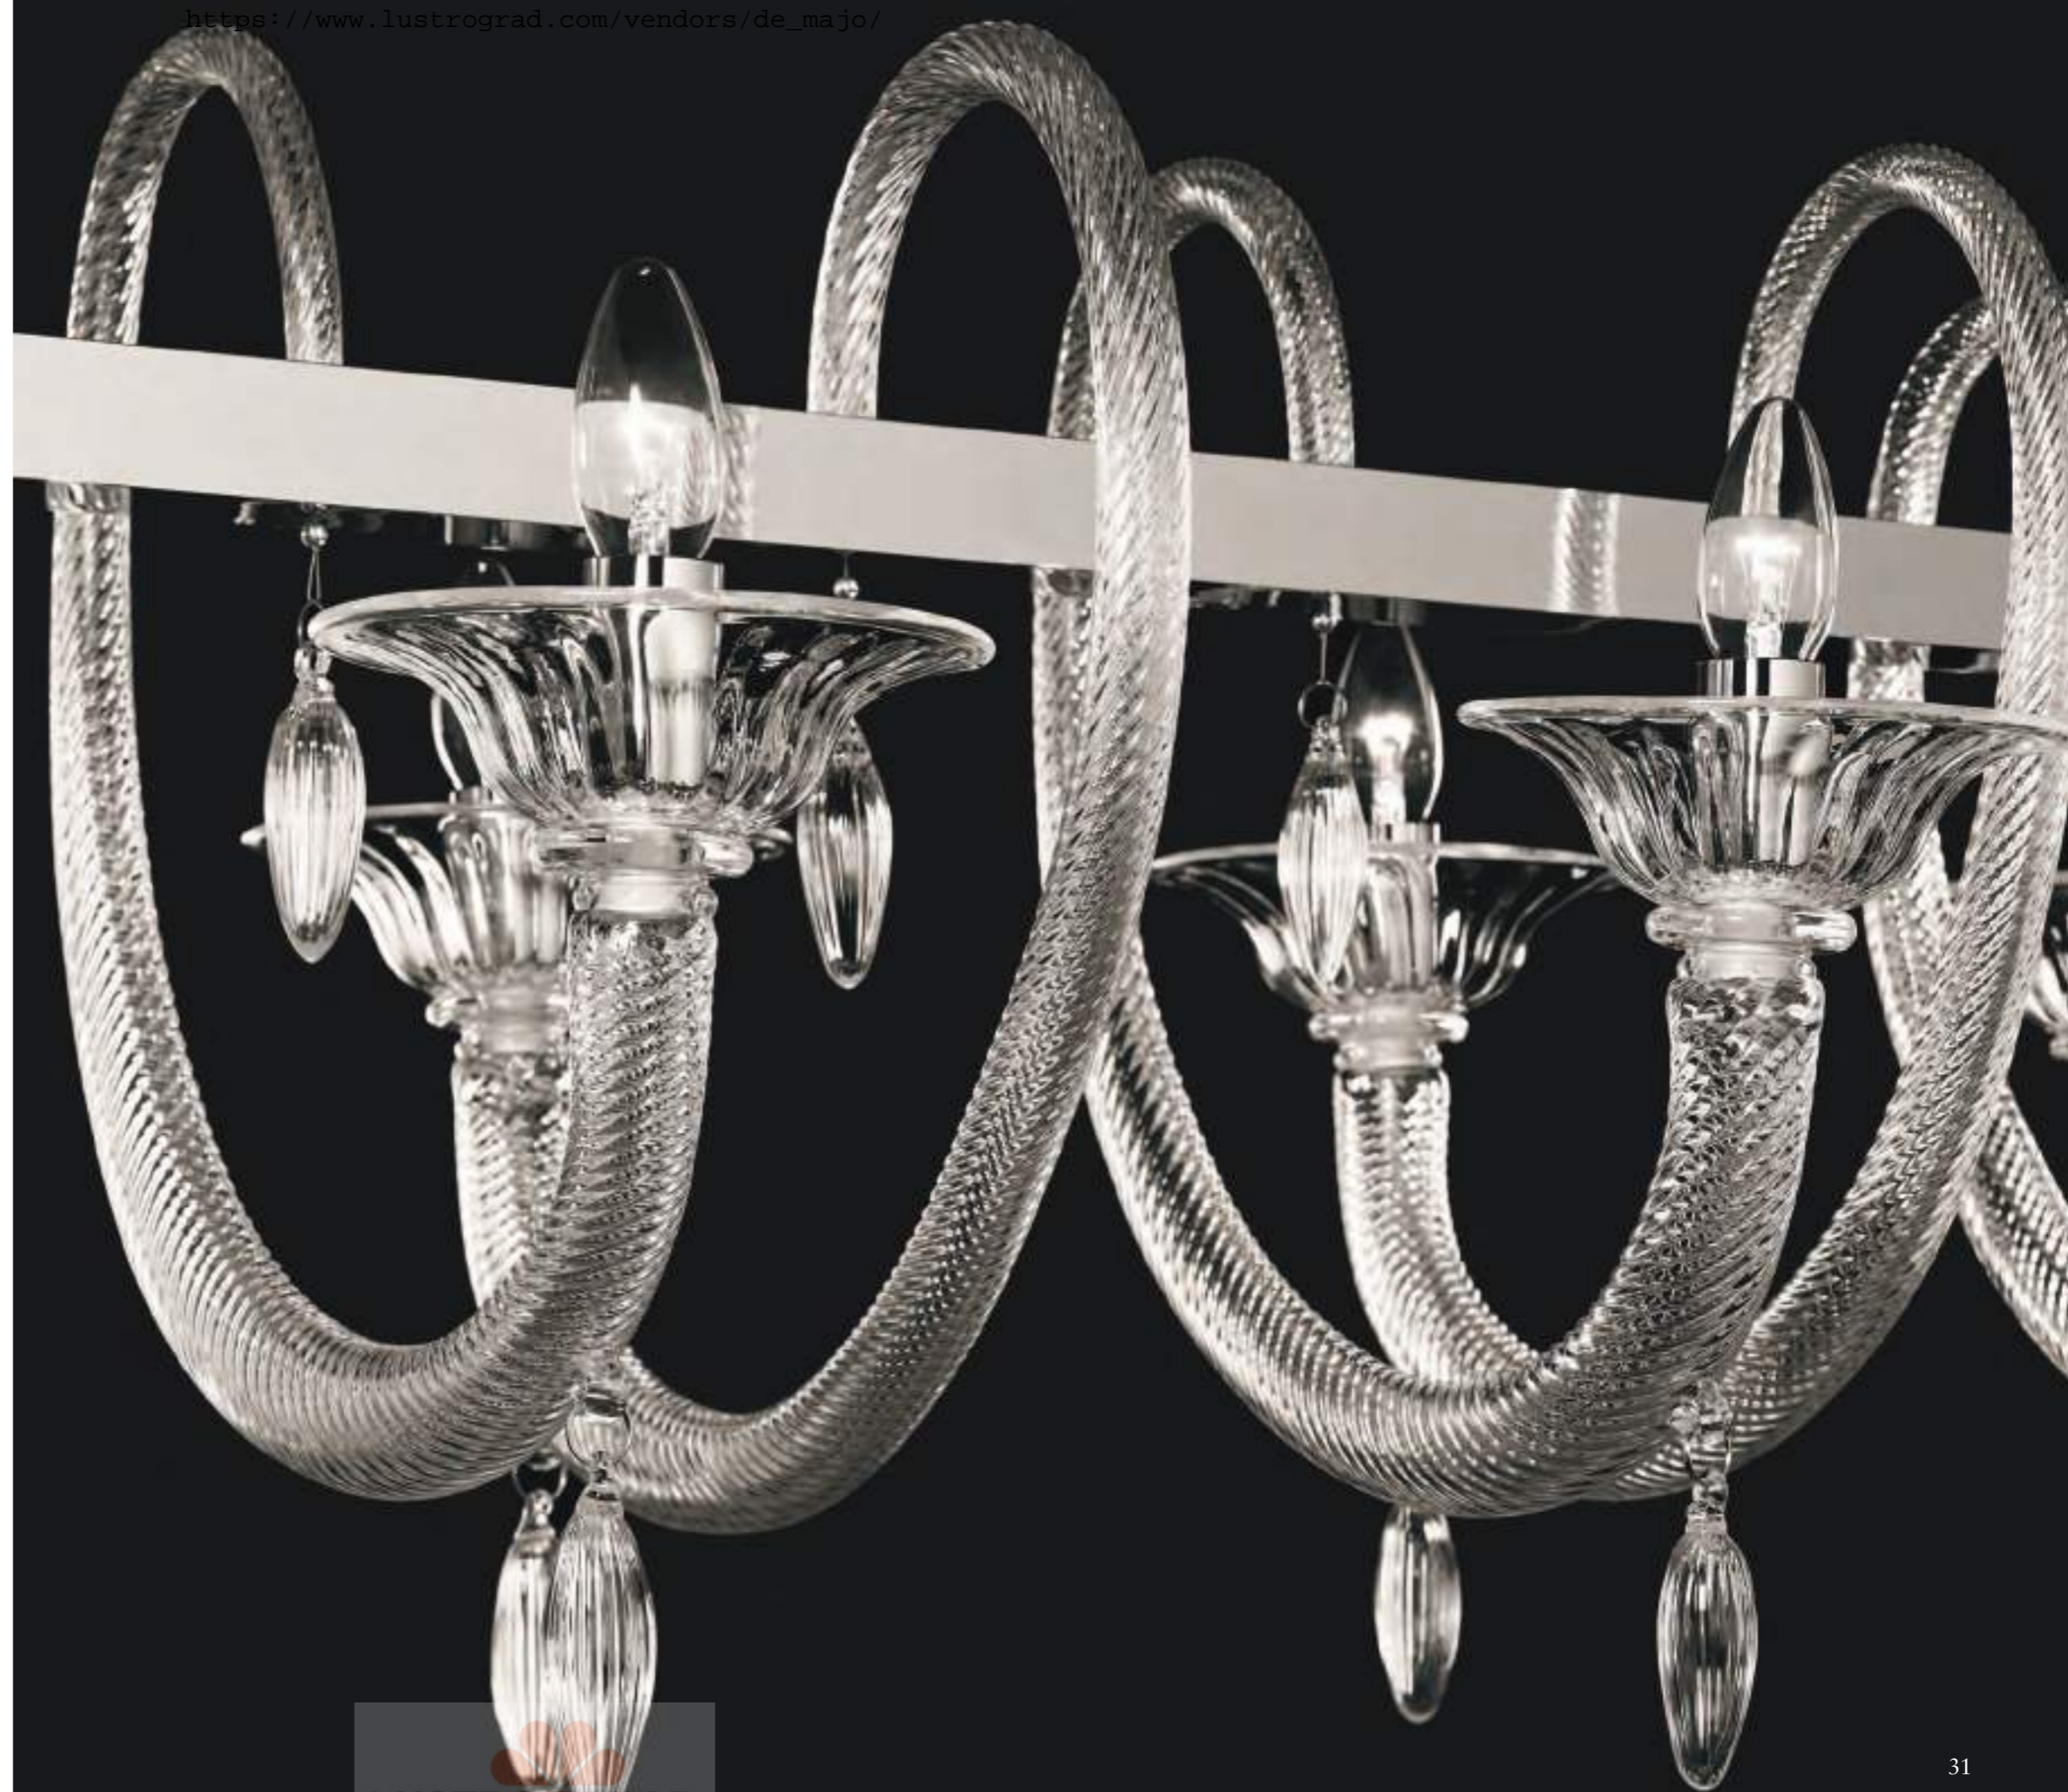

8080

design Francesco Dei Rossi

Vetro disponibile nei colori: cristallo, nero e cristallo,
bianco e cristallo con montatura cromata,
cristallo oro con montatura dorata,
grigio e cristallo con montatura cromata nera.
*Glass available in the following colours: clear glass,
black and clear glass, milkwhite and clear glass
with chromed structure,
clear glass+gold leaf with gold structure,
grey and clear with black chromed structure.*