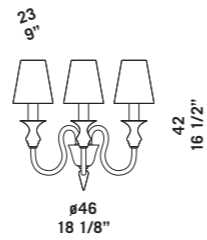

2599 A3 SHADE
3 x max 46W E14
HSGSB/C/UB
alogena chiara
clear halogen
3 x E14 LED
LED light bulb