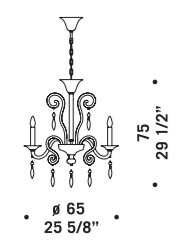

6018

design Roberto Assenza

Vetro disponibile nei colori: cristallo con montatura cromata, cristallo foglia oro con montatura dorata, nero con montatura in metallo laccato nero lucido, lattimo con montatura in metallo laccato bianco lucido.
Glass available in the following colours: clear glass with chromed structure, clear glass+gold leaf with gold structure, black glass with polished black lacquered metal structure, milkwhite glass with polished white lacquered metal structure.

6018 K6
6 x max 46W E14
HSGSB/C/UB
alogeni chiara
clear halogen
6 x E14 LED
LED light bulb