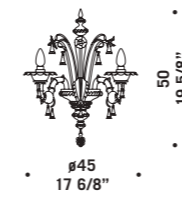

165
65"

7063

Lampadari ed appliques
in colore cristallo.
Montatura in metallo verniciato argento.
*Chandeliers and wall lamps
in clear glass.
Painted silver metal fitting.*

7063 K6

7063 A2
2 x max 46W E14
HSGSB/C/UB
alogeno chiara
clear halogen
2 x E14 LED
LED light bulb