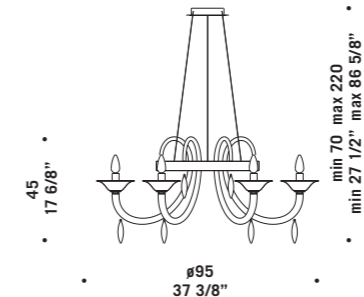

8080 K8

8080 K9

8080 K16

8080 A1

8080

design Francesco Dei Rossi

8080 A1
1 x max 46W E14
HSGSB/C/UB
alogeno chiara
clear halogen
1 x E14 LED
LED light bulb

8080 K6
6 x max 46W E14
HSGSB/C/UB
alogeno chiara
clear halogen
6 x E14 LED
LED light bulb