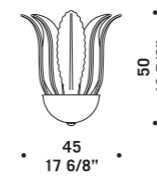

RAPALLO A12

RAPALLO P20

Rapallo

design Roberto Assenza

RAPALLO S14

RAPALLO A2
2 x max 46W E14
HSGSP/C/UB
alogeno chiara
clear halogen
2 x E14 LED
LED light bulb

RAPALLO A3
3 x max 46W E14
HSGSP/C/UB
alogeno chiara
clear halogen
3 x E14 LED
LED light bulb