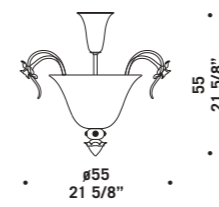

8012 P6
6 x max 46W E14
HSGSP/C/UB
alogeno chiara
clear halogen
6 x E14 LED
LED light bulb