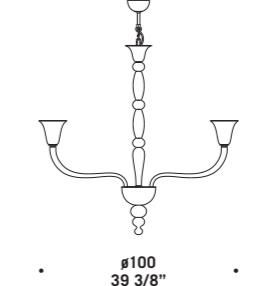

8001 A3
3 x max 46W E14
HSGSP/C/UB
alogeno chiara
clear halogen
3 x E14 LED
LED light bulb

8001 A3

8001 K6
6 x max 46W E14
HSGSP/C/UB
alogeno chiara
clear halogen
6 x E14 LED
LED light bulb

8001 K8
8 x max 46W E14
HSGSP/C/UB
alogeno chiara
clear halogen
8 x E14 LED
LED light bulb