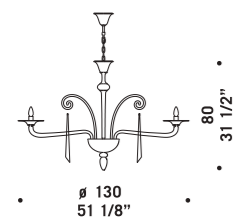

6012 K12
12 x max 46W E14
HSGSB/C/UB
alogeno chiara
clear halogen
12 x E14 LED
LED light bulb