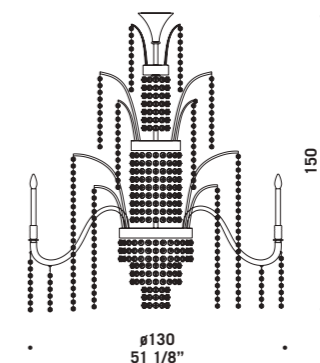

ICE K12+9
12 x max 46W E14
HSGSB/C/UB
alogena chiara
clear halogen
+9 x max 20W G9
HSGST/C/UB
alogena bispina
halogen bi-pin
12 x E14 LED
LED light bulb
+9 x G9 LED
LED light bulb

CE
IP 20