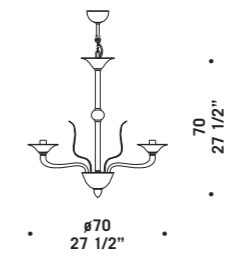

7077 K6

7077 K6

7077

7077 A2

• $\varnothing 40$
15 3/4" •

7077 A2
2 x max 46W E14
HSGSP/C/UB
alogeno chiara
clear halogen
2 x E14 LED
LED light bulb

• $\varnothing 45$
17 6/8" •

7077 A3
3 x max 46W E14
HSGSP/C/UB
alogeno chiara
clear halogen
3 x E14 LED
LED light bulb