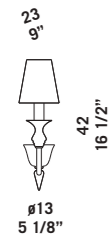

2599 K6
6 x max 46W E14
HSGSB/C/UB
alogeno chiara
clear halogen
6 x E14 LED
LED light bulb

2599 KP6
6 x max 46W E14
HSGSB/C/UB
alogeno chiara
clear halogen
6 x E14 LED
LED light bulb

2599 A3

2599 A2

2599 shade