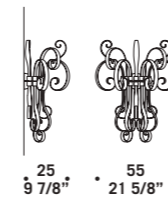

Ciocca

design Francesco Dei Rossi

CIOCCA A1
1 x max 60W G9
HSGST/C/UB
alogen bispina
halogen bi-pin
1 x G9 LED
LED light bulb