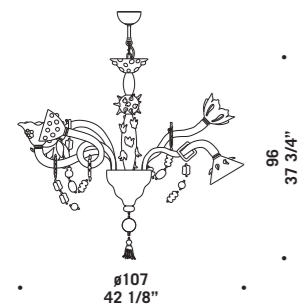

Organioptical

design Maria Grazia Rosin

Lampadario in nero e bianco.
Montatura in metallo cromato.
Chandeliers in black and white.
Chromed metal fitting.

ORGANOPTICAL K8
8 x max 46W E14
HSGSP/C/UB
alogeno chiara
clear halogen
8 x E14 LED
LED light bulb