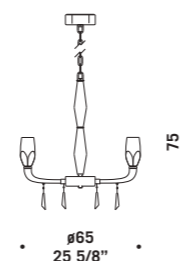

FLUTE K6
6 x max 33W G9
HSGST/C/UB
alogen a bispina
halogen bi-pin
6 x G9 LED
LED light bulb

con catena 30 cm +
rosone
whit 30 cm chain +
canopy