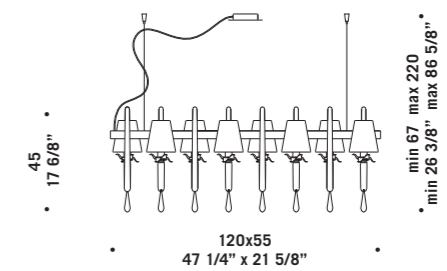

8090 K8

8090 K12

8090 K6

8090

design Francesco Dei Rossi

8090 A1
1 x max 46W E14
HSGSB/C/UB
alogeno chiara
clear halogen
1 x E14 LED
LED light bulb

8090 K6
6 x max 46W E14
HSGSB/C/UB
alogeno chiara
clear halogen
6 x E14 LED
LED light bulb