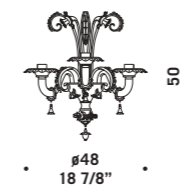

7065 A3
3 x max 46W E14
HSGSB/C/UB
alogeni chiara
clear halogen
3 x E14 LED
LED light bulb