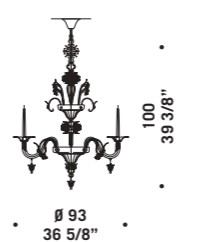

LEVANTE K9 LED
38,9W LED 220V
2700°K - 3490lm
bianco caldo
warm white