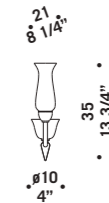

2612 K8

2612 K6

2612

2612 A3+2

2612 A1
 1 x max 46W E14
 HSGSB/C/UB
 alogena chiara
 clear halogen
 1 x E14 LED
 LED light bulb

2612 A2
 2 x max 46W E14
 HSGSB/C/UB
 alogena chiara
 clear halogen
 2 x E14 LED
 LED light bulb