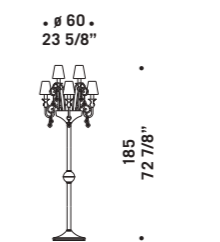

BUGIA R8
8 x max 46W E14
HSGSB/C/UB
alogeni chiara
clear halogen
8 x E14 LED
LED light bulb

CE
⊕
IP20