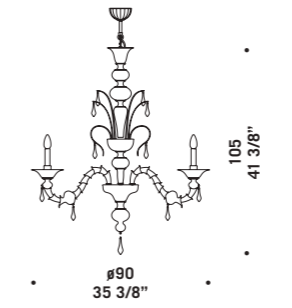

6099 K8
8 x max 46W E14
HSGSB/C/UB
alogeno chiara
clear halogen
8 x E14 LED
LED light bulb