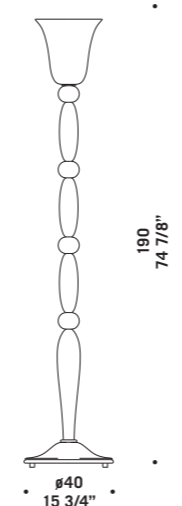

9001 R0
1 x max 205W E27
HSGST/C/UB
alogena chiara
clear halogen
1 x E27 LED
LED light bulb