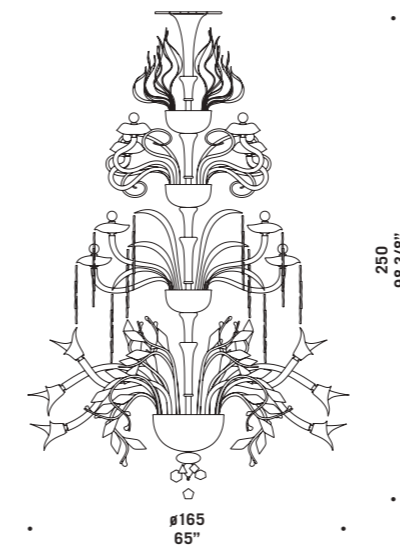

I Quattro Elementi

design Roberto Assenza - Francesco Dei Rossi

Lampadario in vetro con foglia d'oro
nei colori: cristallo, ambra, verde,
acquamarina, viola chiaro e rosso.
Montatura in metallo verniciato oro.
I lampadari non sono forniti di
prolungamento catena con rosone.
*Glass chandelier with gold leaf available
in the following colours: clear glass, amber,
green, aquamarine, light violet and red.
Painted gold metal fitting.
For these chandeliers chain and
canopy are not supplied.*