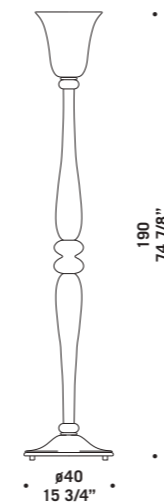

9002 RO
1 x max 205W E27
HSGST/C/UB
alogeno chiara
clear halogen
1 x E27 LED
LED light bulb