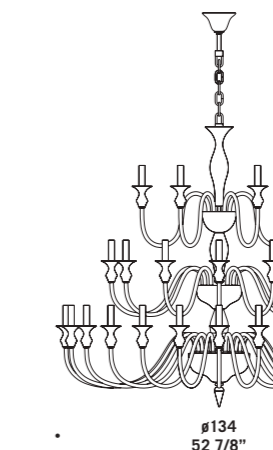

2599 K24+12+6
42 x max 46W E14
HSGSB/C/UB
alogeno chiara
clear halogen
42 x E14 LED
LED light bulb