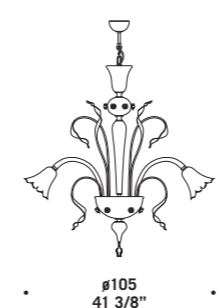

7056 K10
10 x max 30W E14
HSGSP/C/UB
alogeno chiara
clear halogen
10 x E14 LED
LED light bulb