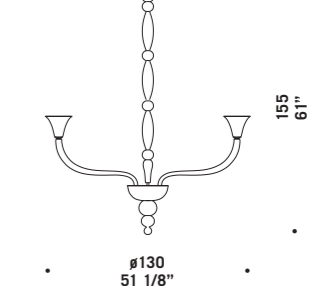

8001 K16
16 x max 46W E14
HSGSP/C/UB
alogeno chiara
clear halogen
16 x E14 LED
LED light bulb