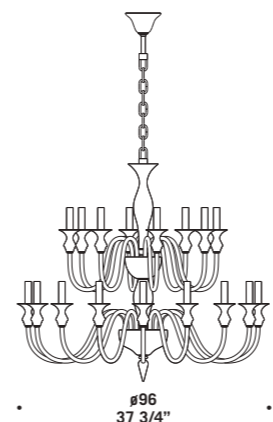

2599 K16+8
24 x max 46W E14
HSGSB/C/UB
alogeno chiara
clear halogen
24 x E14 LED
LED light bulb