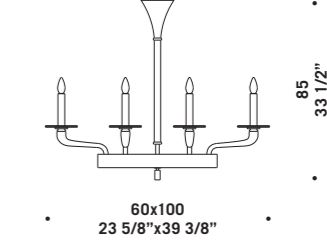

TETRA A3
3 x max 46W E14
HSGSB/C/UB
alogeno chiara
clear halogen
3 x E14 LED
LED light bulb

TETRA K8
8 x max 46W E14
HSGSB/C/UB
alogeno chiara
clear halogen
8 x E14 LED
LED light bulb

TETRA K8L
8 x max 46W E14
HSGSB/C/UB
alogeno chiara
clear halogen
8 x E14 LED
LED light bulb