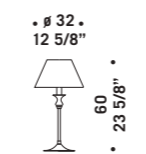

BUGIA K16

Bugia

design Roberto Assenza

BUGIA A3
3 x max 46W E14
HSGSB/C/UB
alogeni chiara
clear halogen
3 x E14 LED
LED light bulb

CE
⊕
IP20
UL

BUGIA T1
1 x max 46W E14
HSGSB/C/UB
alogeni chiara
clear halogen
1 x E14 LED
LED light bulb