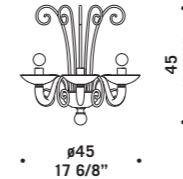

• $\varnothing 45$
17 6/8" •

7076 A3
3 x max 46W E14
HSGSP/C/UB
alogena chiara
clear halogen
3 x E14 LED
LED light bulb

CE

IP 20