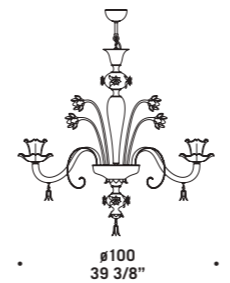

8004 K10
10 x max 46W E14
HSGSB/C/UB
alogena chiara
clear halogen
10 x E14 LED
LED light bulb