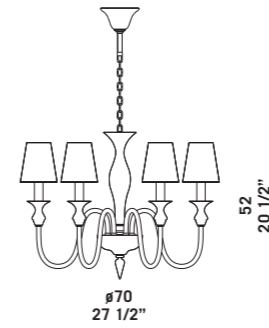

2599 K6 SHADE
6 x max 46W E14
HSGSB/C/UB
alogena chiara
clear halogen
6 x E14 LED
LED light bulb