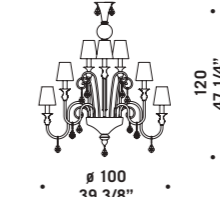

BUGIA K16
16 x max 46W E14
HSGSB/C/UB
alogeni chiara
clear halogen
16 x E14 LED
LED light bulb

CE
⊕
IP20
UL