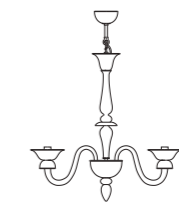

• $\varnothing 70$
27 1/2" •

7094 K6
6 x max 46W E14
HSGSP/C/UB
alogeno chiara
clear halogen
6 x E14 LED
LED light bulb

CE
⊕
IP 20
MURANO
UL