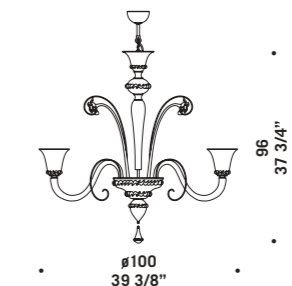

7093 K10
10 x max 46W E14
HSGSB/C/UB
alogeno chiara
clear halogen
10 x E14 LED
LED light bulb