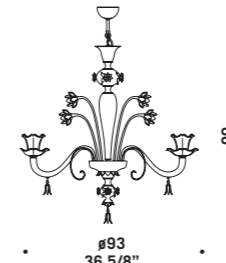

8004 K8
8 x max 46W E14
HSGSB/C/UB
alogena chiara
clear halogen
8 x E14 LED
LED light bulb