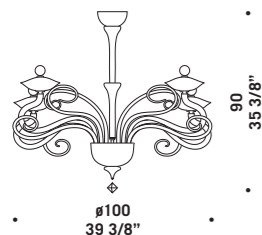

ACQUA K8
8 x max 30W E14
HSGSP/C/UB
alogeno chiara
clear halogen
8 x E14 LED
LED light bulb

CE

IP 20

MURANO

Aria

design Roberto Assenza - Francesco Dei Rossi

Lampadario in vetro con foglia d'oro
nei colori: cristallo e viola chiaro.
Montatura in metallo verniciato oro.
*Glass chandelier with gold leaf available
in the following colours: clear glass
and light violet.
Painted gold metal fitting.*