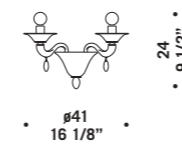

100
39 3/8"

7080 K10
 10 x max 46W E14
 HSGSP/C/UB
 alogena chiara
 clear halogen
 10 x E14 LED
 LED light bulb

7081 K6

7081

Lampadari ed appliques
in lattimo oro e cristallo oro.
Montatura dorata.
*Chandeliers and wall lamps
in milkwhite with gold leaf
with clear glass/gold details.
Gold structure.*