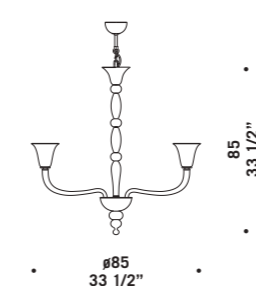

8001 K8
8 x max 46W E14
HSGSP/C/UB
alogeno chiara
clear halogen
8 x E14 LED
LED light bulb