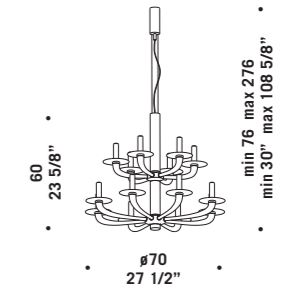

NATURAL KP14
14 x max 60W G9
HSGST/C/UB
alogeno bispina
halogen bi-pin
14 x G9 LED
LED light bulb