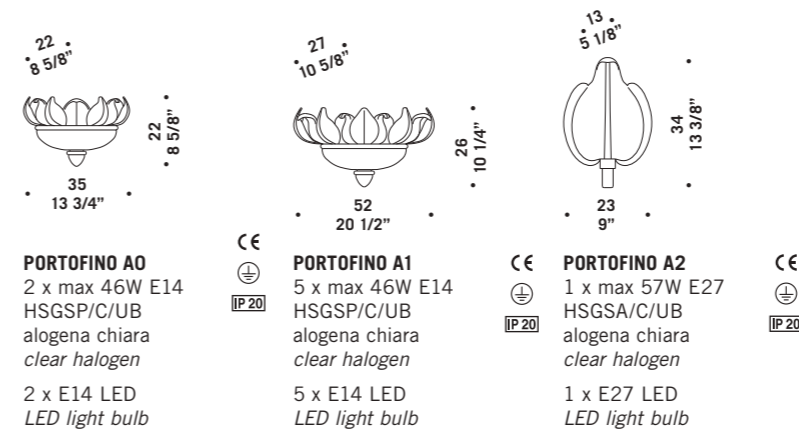

PORTOFINO A2