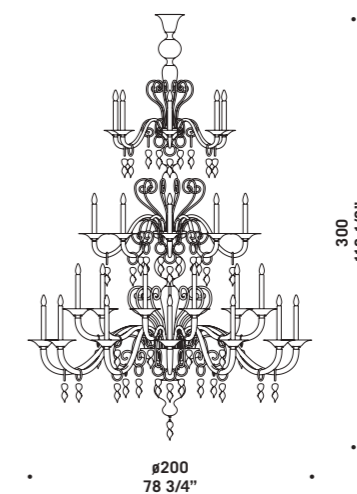

SARA K42
42 x max 46W E14
HSGSB/C/UB
alogeno chiara
clear halogen
42 x E14 LED
LED light bulb