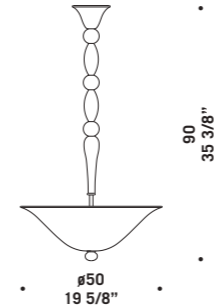

9001 S1
3 x max 77W E27
HSGSA/C/UB
alogena chiara
clear halogen
3 x E27 LED
LED light bulb