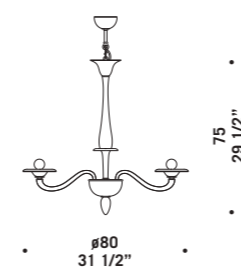

8002 K8

8002

8002 K8

8002 A2
2 x max 46W E14
HSGSP/C/UB
alogeno chiara
clear halogen
2 x E14 LED
LED light bulb

8002 A3
3 x max 46W E14
HSGSP/C/UB
alogeno chiara
clear halogen
3 x E14 LED
LED light bulb

8002 K6
6 x max 46W E14
HSGSP/C/UB
alogeno chiara
clear halogen
6 x E14 LED
LED light bulb