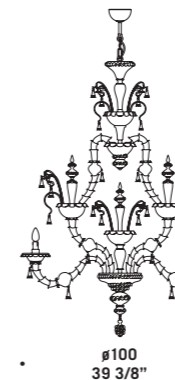

7060 K9
9 x max 46W E14
HSGSB/C/UB
alogeno chiara
clear halogen
9 x E14 LED
LED light bulb