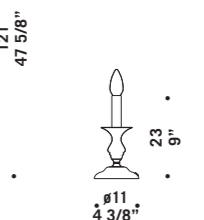

2599 L
1 x max 46W E14
HSGSB/C/UB
alogeno chiara
clear halogen
1 x E14 LED
LED light bulb