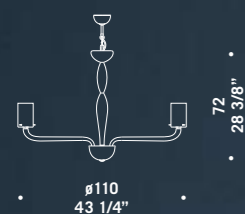

GLACÉ K8
8 x max 46W E14
HSGSP/C/UB
alogeno chiara
clear halogen
8 x max 60W E14
HSGST/C/UB
alogeno chiara
clear halogen
8 x E14 LED
LED light bulb