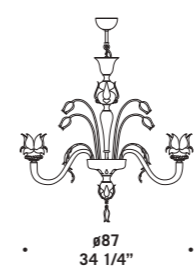

7098 K8
8 x max 30W E14
HSGSB/C/UB
alogena chiara
clear halogen
8 x E14 LED
LED light bulb

CE
⊕
IP 20
MURANO
Ⓜ