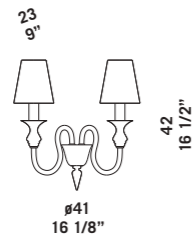

2599 A2 SHADE
2 x max 46W E14
HSGSB/C/UB
alogena chiara
clear halogen
2 x E14 LED
LED light bulb