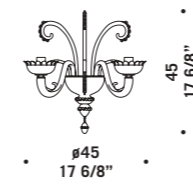

7092 A2
2 x max 46W E14
HSGSB/C/UB
alogeno chiara
clear halogen
2 x E14 LED
LED light bulb