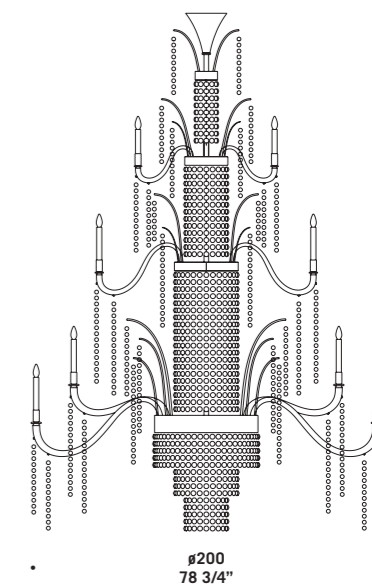

ICE K84
57 x max 46W E14
HSGSB/C/UB
alogena chiara
clear halogen
+27 x max 20W G9
HSGST/C/UB
alogena bispina
halogen bi-pin
57 x E14 LED
LED light bulb
+27 x G9 LED
LED light bulb

CE
IP 20