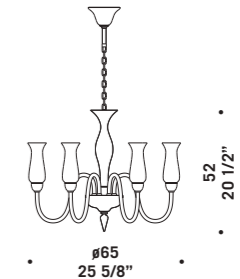

2612 K6
6 x max 46W E14
HSGSB/C/UB
alogena chiara
clear halogen
6 x E14 LED
LED light bulb