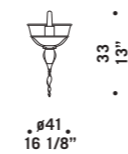

7086 K10
10 x max 46W E14
HSGSP/C/UB
alogeno chiara
clear halogen
10 x E14 LED
LED light bulb

7086 K10

7086 A2

7086 K6

7087 K8

7087

Lampadari ed appliques
in cristallo e bluino decoro blu.
Montatura in metallo cromato.
*Chandeliers and wall lamps in clear
glass and in light blue decorations.
Chromed metal fitting.*