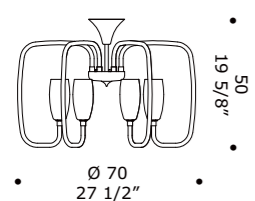

6 x G9 LED
 LED light bulb

GARY K9  
 9 x max 33W G9
 HSGST/C/UB 
 alogena bispina 
 halogen bi-pin

9 x G9 LED
 LED light bulb

GARY K12  
 12 x max 33W G9
 HSGST/C/UB 
 alogena bispina 
 halogen bi-pin

12 x G9 LED
 LED light bulb