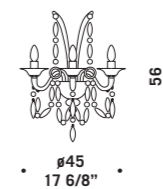

∅45
17 6/8"

6009 A3
3 x max 46W E14
HSGSB/C/UB
alogeno chiara
clear halogen
3 x E14 LED
LED light bulb