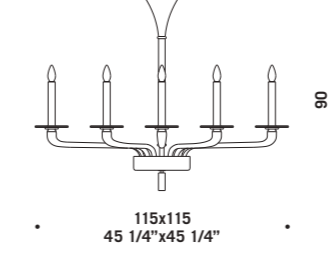

TETRA K16
16 x max 46W E14
HSGSB/C/UB
alogeno chiara
clear halogen
16 x E14 LED
LED light bulb