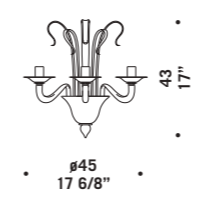

7088 A2
2 x max 46W E14
HSGSB/C/UB
alogena chiara
clear halogen
2 x E14 LED
LED light bulb