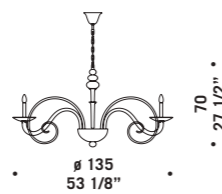

6013 K16
16 x max 46W E14
HSGSB/C/UB
alogeni chiara
clear halogen
16 x E14 LED
LED light bulb