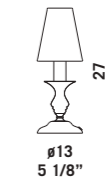

2599 L SHADE
1 x max 46W E14
HSGSB/C/UB
alogena chiara
clear halogen
1 x E14 LED
LED light bulb