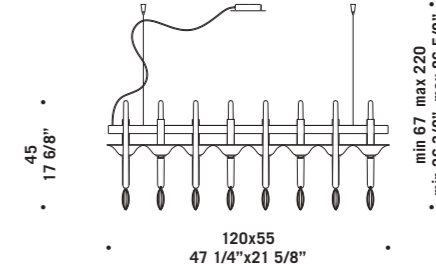

8080 K8

8080 K9

8080 K16

8080 A1

8080

design Francesco Dei Rossi

8080 A1
1 x max 46W E14
HSGSB/C/UB
alogeno chiara
clear halogen
1 x E14 LED
LED light bulb

8080 K6
6 x max 46W E14
HSGSB/C/UB
alogeno chiara
clear halogen
6 x E14 LED
LED light bulb