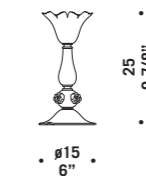

7056 L
1 x max 30W E14
HSGSP/C/UB
alogeno chiara
clear halogen
1 x E14 LED
LED light bulb