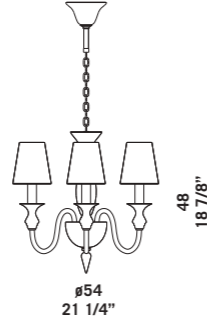

2599 KP3 SHADE
3 x max 46W E14
HSGSB/C/UB
alogena chiara
clear halogen
3 x E14 LED
LED light bulb