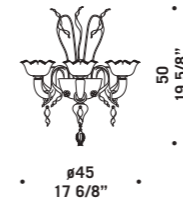

7055 A3
3 x max 46W E14
HSGSB/C/UB
alogeno chiara
clear halogen
3 x E14 LED
LED light bulb