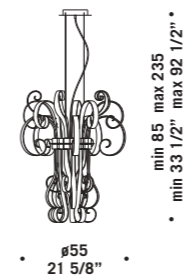

CIOCCA S4
4 x max 33W G9
HSGST/C/UB
alogen bispina
halogen bi-pin
4 x G9 LED
LED light bulb