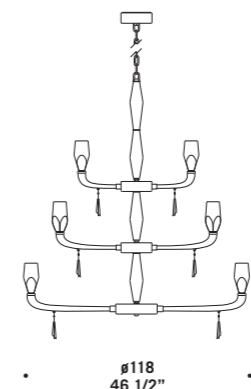

FLUTE K26
26 x max 33W G9
HSGST/C/UB
alogen a bispina
halogen bi-pin
26 x G9 LED
LED light bulb

con catena 30 cm +
rosone
whit 30 cm chain +
canopy