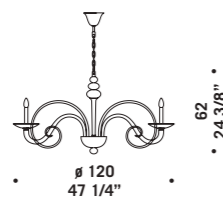

6013 K12
12 x max 46W E14
HSGSB/C/UB
alogeni chiara
clear halogen
12 x E14 LED
LED light bulb