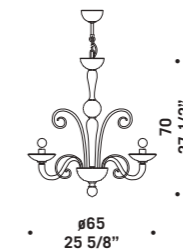

• $\varnothing 65$
27 1/2" •

7076 K6
6 x max 46W E14
HSGSP/C/UB
alogena chiara
clear halogen
6 x E14 LED
LED light bulb

CE

IP 20