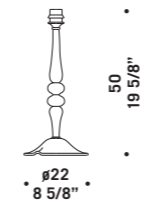

9002 TO
1 x max 77W E27
HSGSA/C/UB
alogeno chiara
clear halogen
1 x E27 LED
LED light bulb