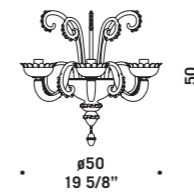

7092 A3
3 x max 46W E14
HSGSB/C/UB
alogeno chiara
clear halogen
3 x E14 LED
LED light bulb