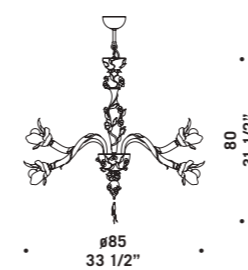

8007 K6
6 x max 30W E14
HSGSP/C/UB
alogena chiara
clear halogen
6 x E14 LED
LED light bulb