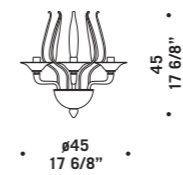

7077 K6

7077 K6

7077

7077 A2

• $\varnothing 40$
15 3/4" •

7077 A2
2 x max 46W E14
HSGSP/C/UB
alogeno chiara
clear halogen
2 x E14 LED
LED light bulb

• $\varnothing 45$
17 6/8" •

7077 A3
3 x max 46W E14
HSGSP/C/UB
alogeno chiara
clear halogen
3 x E14 LED
LED light bulb