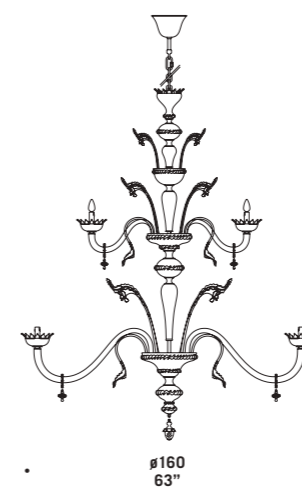

8099 K16+8
24 x max 46W E14
HSGSB/C/UB
alogeno chiara
clear halogen
24 x E14 LED
LED light bulb