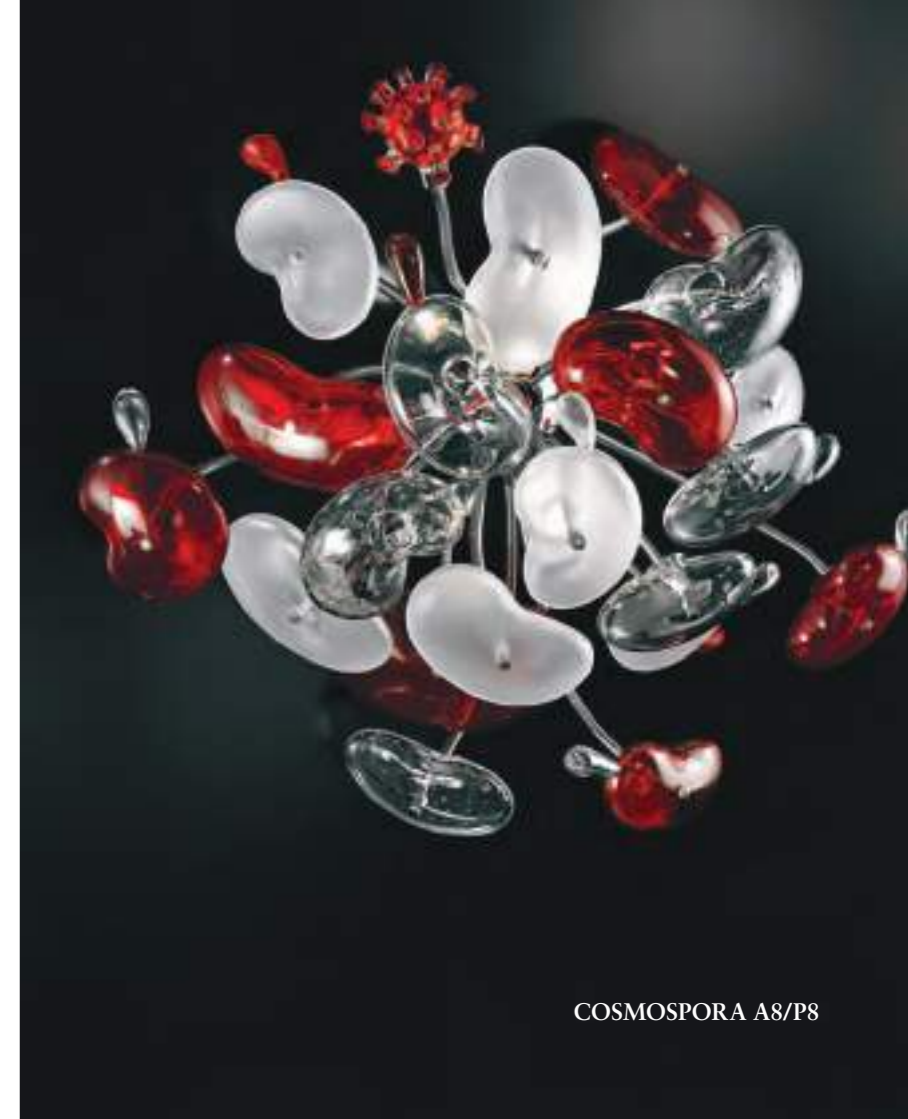

*Chromed metal structure.
For these chandeliers chain and canopy are not supplied.*

COSMOSPORA K47

COSMOSPORA K14

Cosmospora

design Maria Grazia Rosin

COSMOSPORA A8/P8

COSMOSPORA A8/P8
8 x max 33W G9
HSGST/C/UB
alogeno bispina
halogen bi-pin
8 x G9 LED
LED light bulb