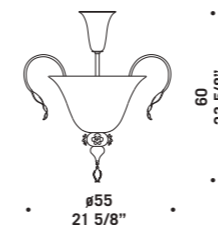

8011 P6
6 x max 46W E14
HSGSP/C/UB
alogeno chiara
clear halogen
6 x E14 LED
LED light bulb