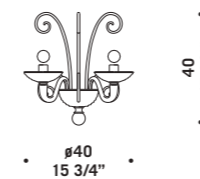

6019 K6
6 x max 46W E14
HGSB/C/UB
alogeno chiara
clear halogen
6 x E14 LED
LED light bulb

7076 K10

7076

Lampadari ed appliques in colore cristallo.
 Montatura in metallo cromato.
 Chandeliers and wall lamps in clear glass.
 Chromed metal fitting.