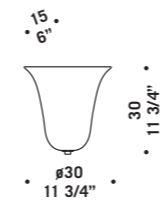

9002 AO
1 x max 77W E27
HSGSA/C/UB
alogeno chiara
clear halogen
1 x E27 LED
LED light bulb