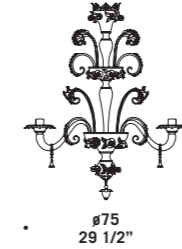

7065 K8
8 x max 46W E14
HSGSB/C/UB
alogeni chiara
clear halogen
8 x E14 LED
LED light bulb