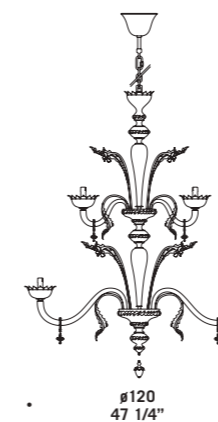

8099 K10+5
15 x max 46W E14
HSGSB/C/UB
alogeno chiara
clear halogen
15 x E14 LED
LED light bulb