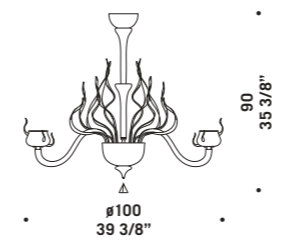

ARIA K8
8 x max 30W E14
HSGSP/C/UB
alogeno chiara
clear halogen
8 x E14 LED
LED light bulb

CE

IP20

Fuoco

design Roberto Assenza - Francesco Dei Rossi

Lampadario in vetro con foglia d'oro
nei colori: cristallo, rosso e ambra.
Montatura in metallo verniciato oro.
*Glass chandelier with gold leaf available
in the following colours: clear glass,
red and amber.
Painted gold metal fitting.*