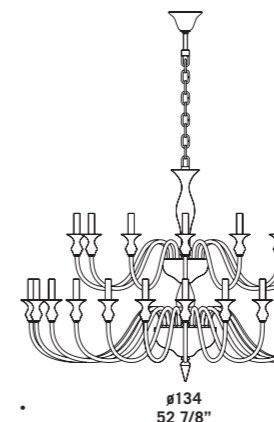

2599 K24+12
36 x max 46W E14
HSGSB/C/UB
alogeno chiara
clear halogen
36 x E14 LED
LED light bulb