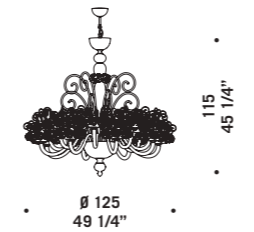

BRIDE K16
16 x max 46W E14
HSGSP/C/UB
alogeno chiara
clear halogen
16 x E14 LED
LED light bulb