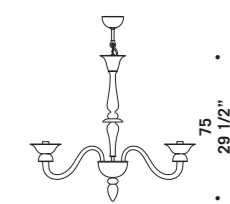

• $\varnothing 85$
29 1/2" •

7094 K8
8 x max 46W E14
HSGSP/C/UB
alogeno chiara
clear halogen
8 x E14 LED
LED light bulb

CE
⊕
IP 20
MURANO
UL