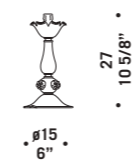

7055 L
1 x max 46W E14
HSGSB/C/UB
alogeno chiara
clear halogen
1 x E14 LED
LED light bulb