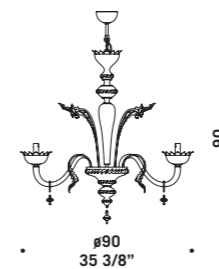

8099 K8
8 x max 46W E14
HSGSB/C/UB
alogeno chiara
clear halogen
8 x E14 LED
LED light bulb