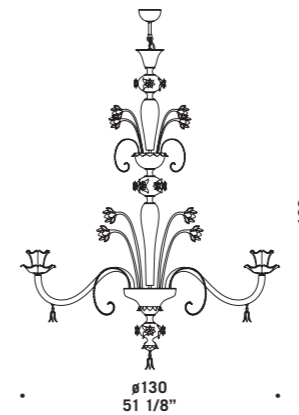

8004 K12
12 x max 46W E14
HSGSB/C/UB
alogena chiara
clear halogen
12 x E14 LED
LED light bulb