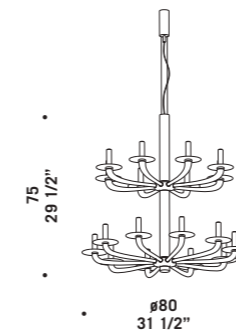

NATURAL K18
18 x max 60W G9
HSGST/C/UB
alogeno bispina
halogen bi-pin
18 x G9 LED
LED light bulb