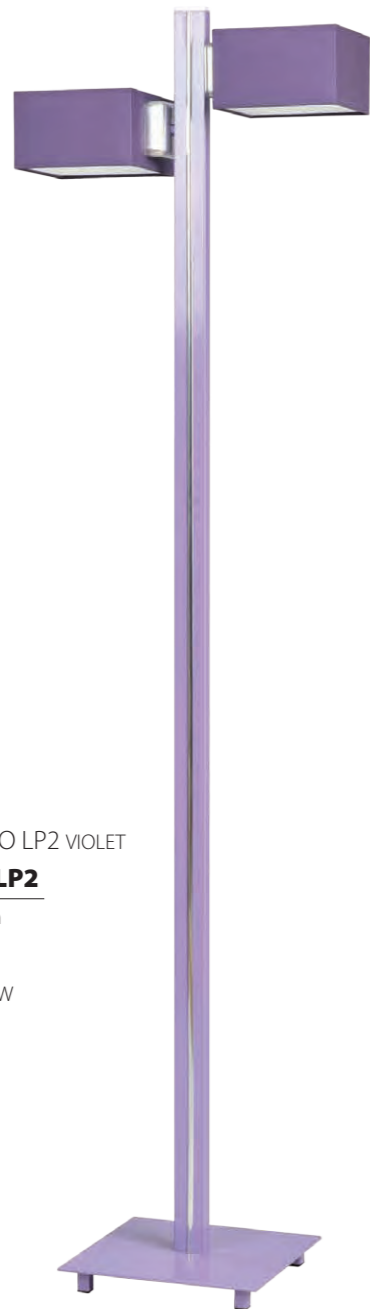

# FRUGO WHITE

FRUGO LP2 WHITE  
**891/LP2**

↑ 152 cm  
← 38 cm  
💡 2xE14  
max40W

FRUGO K1 WHITE  
**891/K1**

↑ 12 cm  
← 20 cm  
💡 1xE14  
max 40W

FRUGO LN1 WHITE  
**891/LN1**

↑ 40 cm  
← 20 cm  
💡 1xE14  
max 40W

FRUGO 2 WHITE  
**891/2**

↑ 28 cm  
← 42 cm  
💡 2xE14  
max 40W

FRUGO 3 WHITE  
**891/3**

↑ 28 cm  
← 54 cm  
💡 3xE14  
max 40W

FRUGO 4 WHITE  
**891/4**

↑ 28 cm  
← 54 cm  
💡 4xE14  
max 40W

# FRUGO VIOLET

FRUGO LP2 VIOLET  
**892/LP2**  
↑ 152 cm  
← 38 cm  
💡 2xE14  
max40W

FRUGO K1 VIOLET  
**892/K1**  
↑ 12 cm  
← 20 cm  
💡 1xE14  
max 40W

FRUGO LN1 VIOLET  
**892/LN1**  
↑ 40 cm  
← 20 cm  
💡 1xE14  
max 40W