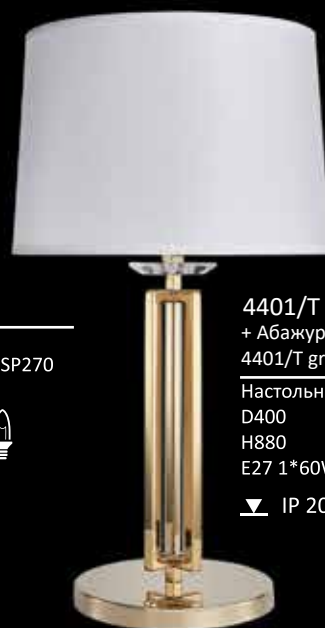

Подвесной светильник
L1070*560xH560
E14 8*60W + LED 6*5W

⌞ IP 20 ⚡ LED

4406+1/C

Люстра
D750xH530
E14 6*60W + LED 2*5W

⌞ → ⌞
IP 20 ⚡ LED

4401/A

Бра
L150xH300xSP270
E14 1*60W

⌞ IP 20 ⚡