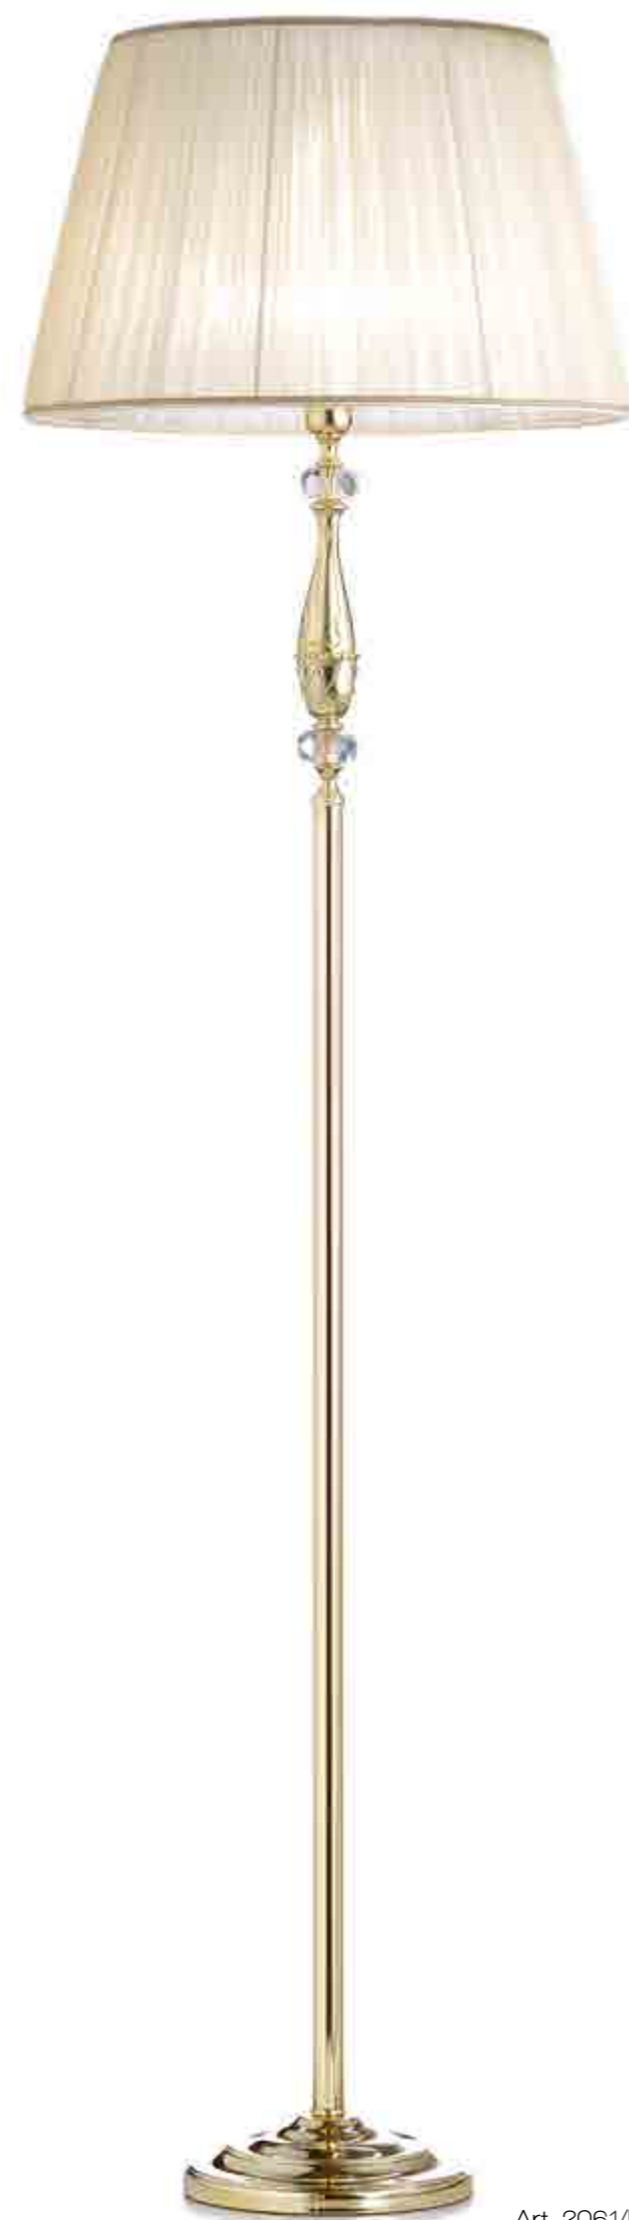

Art. 2066/C/LU
ø 39 cm H 87 cm
candles not included

Art. 2067/T/LU
Pø 40 cm H 76cm
3 x E14 x 40W