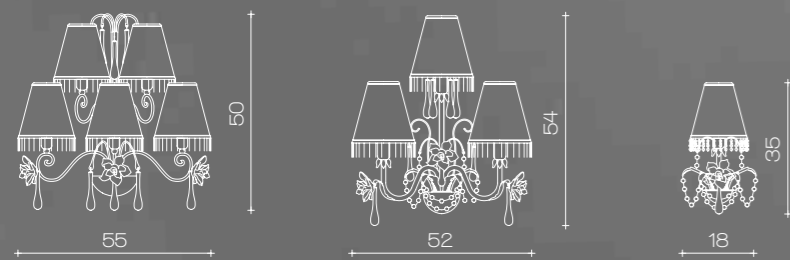

Art. 1627/A5
ø 55 cm H 50 cm
Sp 15 cm
Pø 14 cm
5 x E14 x 40W

Art. 1627/A3
ø 52 cm H 54 cm
Sp 15 cm
Pø 14 cm
3 x E14 x 40W

Art. 1627/A1
L 18 cm H 35 cm
Sp 15 cm
Pø 14 cm
1 x E14 x 40W

Art. 1627/A2/B/RS
L 40 cm H 40 cm
Sp 15 cm
Pø 14 cm
2 x E14 x 40W