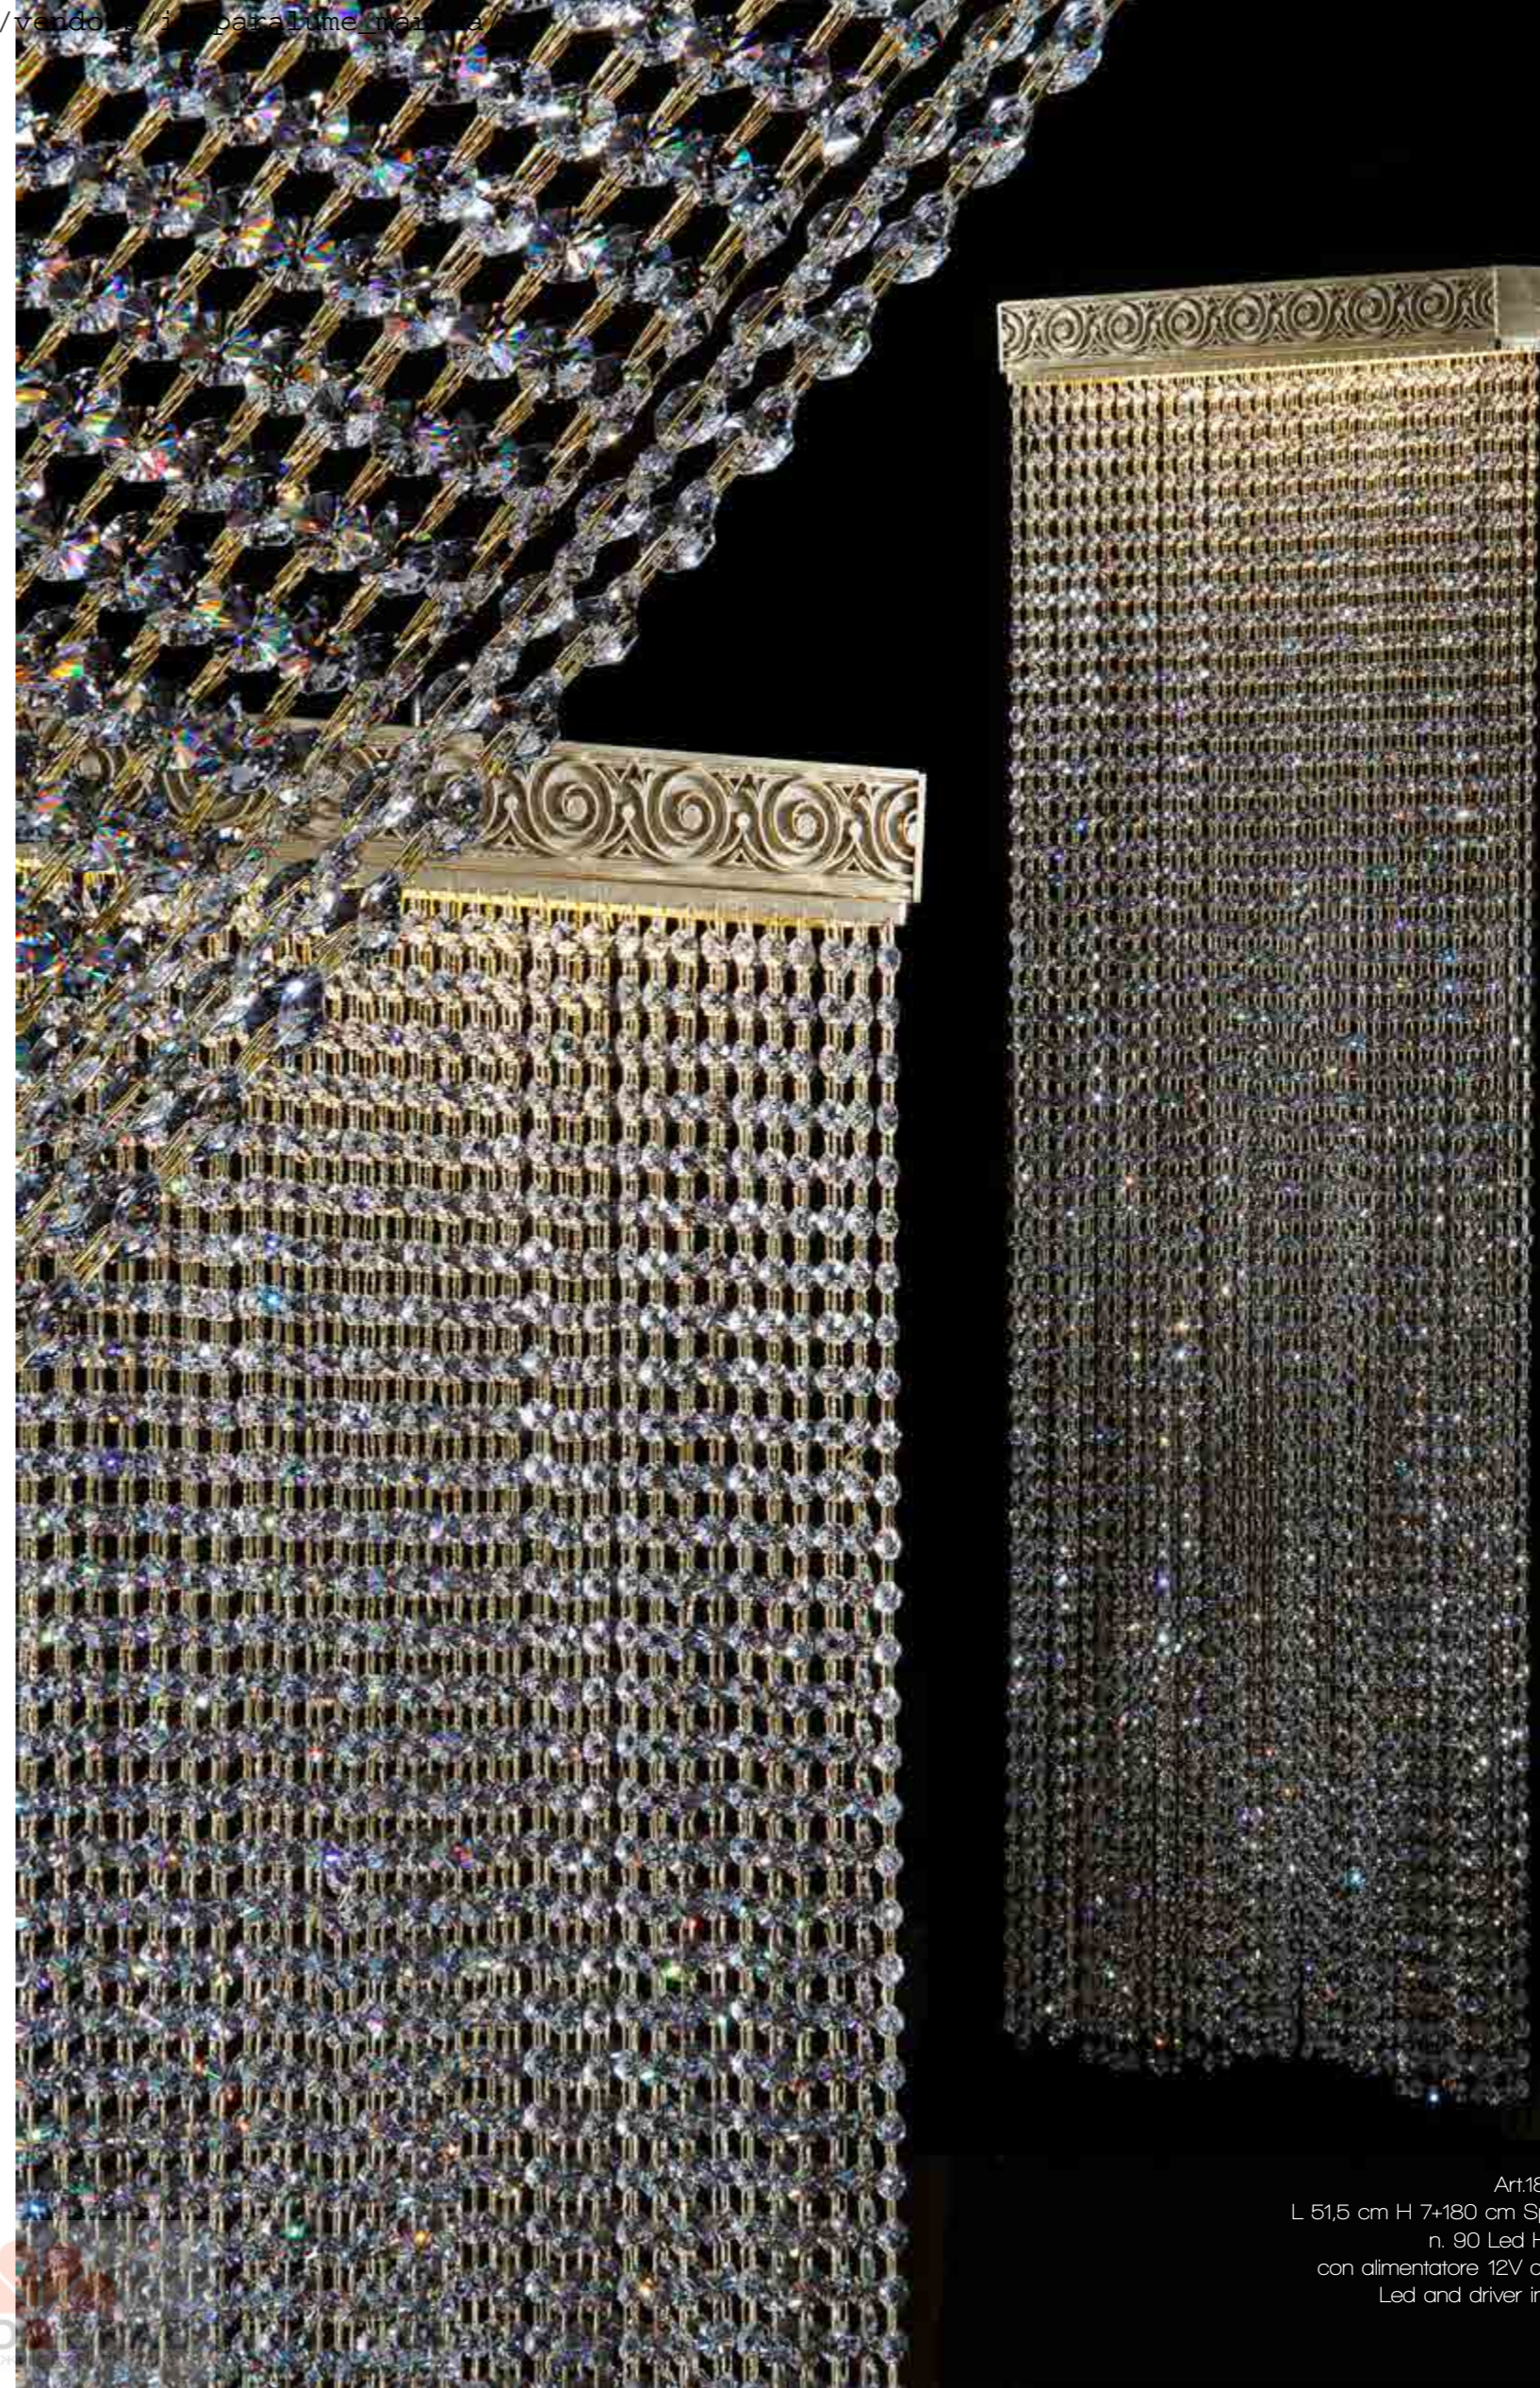

Art.1885/FO
L 51,5 cm H 7+180 cm Sp 7 cm
n. 90 Led HL10W
con alimentatore 12V dc 20W
Led and driver included