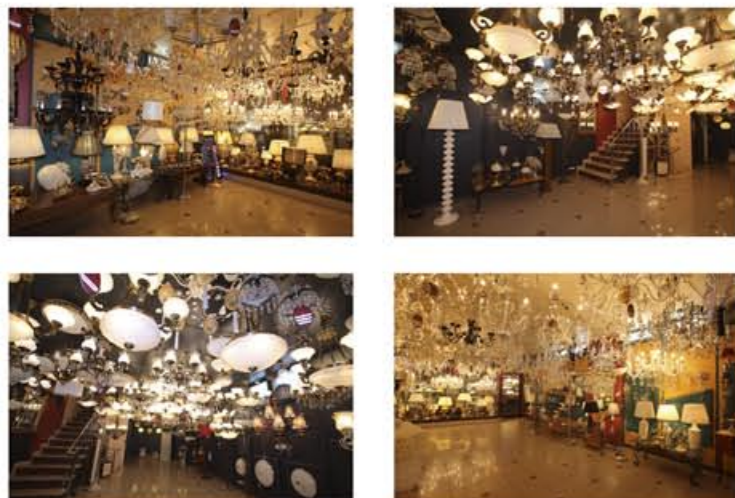

4225
Gold
h: 13 cm Ø: 40 cm
E-14 2 x 40 Watt

Şişane
Merkez / Showroom

Şişane
Showroom - 1 -

Şişane
Showroom - 2 -

Şişane
Showroom - 3 -

Yenisahra Showroom

Maltepe Showroom

Sefaköy Showroom