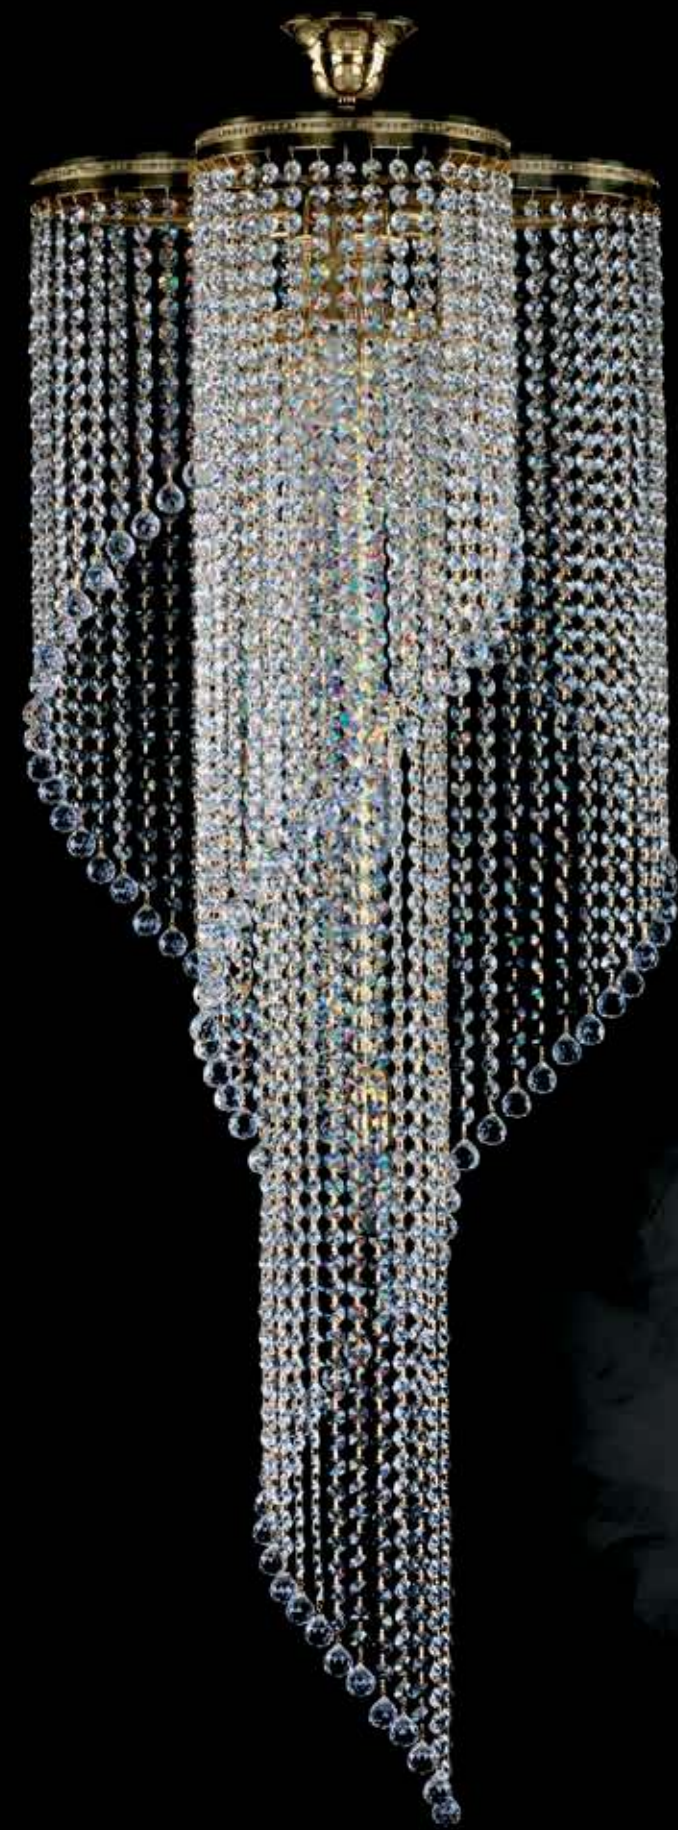

458. POEMA

Number	Chandelier	Certification	Dimension (mm)	Wattage (W)	Carton (mm)	Trimings
458	POEMA	6-01	500x1300	9x40	520x520x360