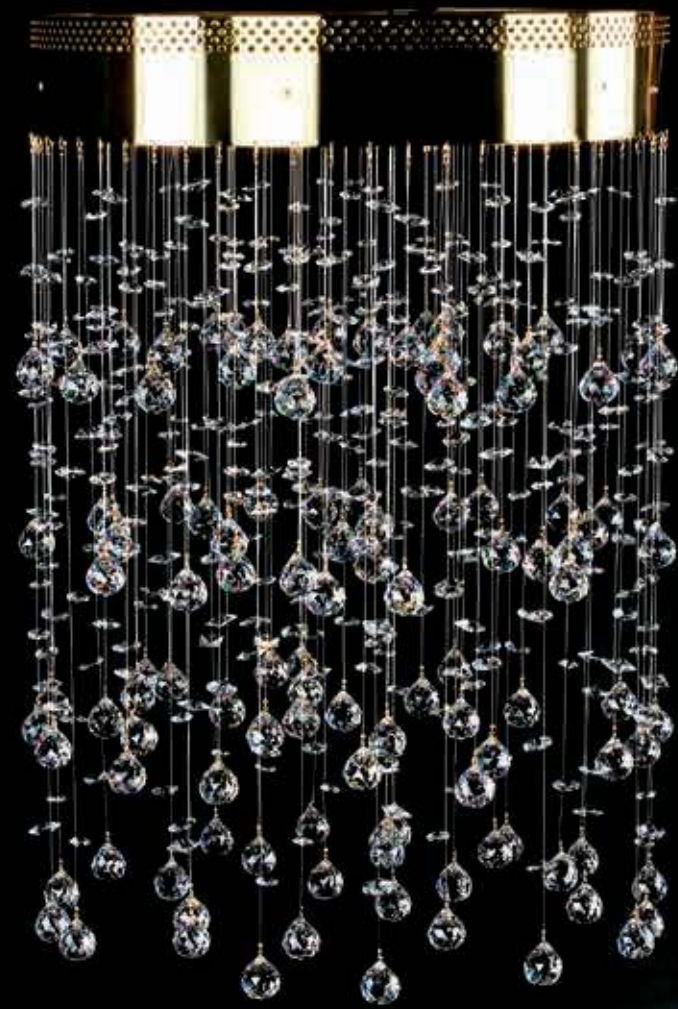

459. JENNIFER