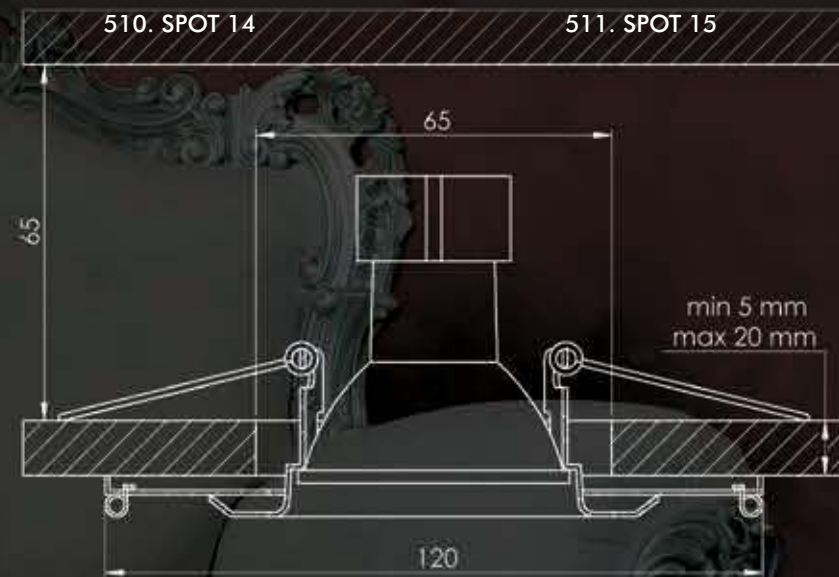

510. SPOT 14

511. SPOT 15

512. SPOT 16

513. SPOT 17

515. SPOT 19

517. SPOT 21

Number	Chandelier	Certification	Dimension (mm)	Wattage (W)	Carton (mm)	Trimmings
508	SPOT 12	6-01	120x95	1x35	-	
509	SPOT 13	6-01	120x105	1x35	-	
510	SPOT 14	6-01	120x115	1x35	-	
511	SPOT 15	6-01	120x95	1x35	-	
512	SPOT 16	6-01	100x80	1x35	-	
513	SPOT 17	6-01	100x75	1x35	-	
514	SPOT 18	6-01	100x260	1x35	-	
515	SPOT 19	6-01	100x75	1x35	-	
516	SPOT 20	6-01	100x80	1x35	-	
517	SPOT 21	6-01	100x85	1x35	-	
518	SPOT 22	6-01	120x275	1x35	-