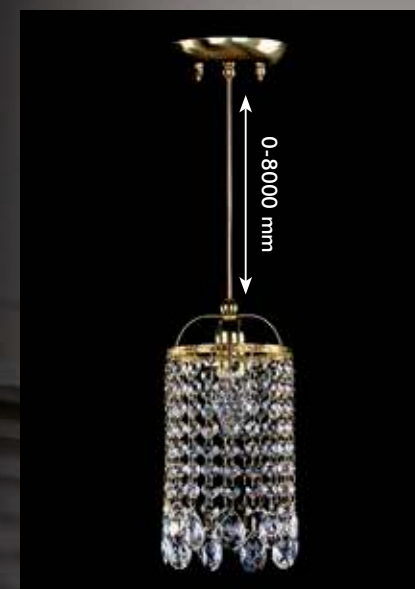

487. SMALL GAME 07-01