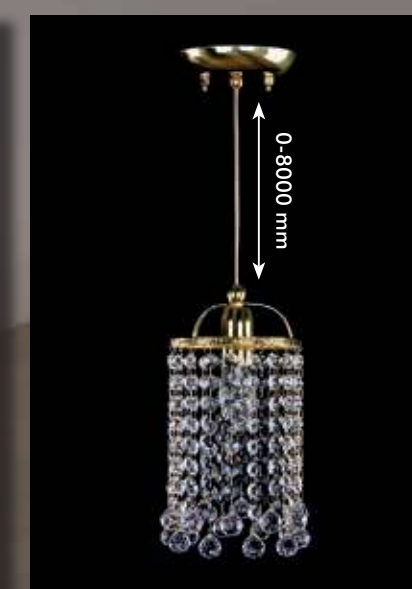

485. SMALL GAME 07-05

486. SMALL GAME 08-05

487. SMALL GAME 07-01

488. SMALL GAME 97-01 WL

489. SMALL GAME 08-01

490. SMALL GAME 98-01 WL

Number	Chandelier	Certification	Dimension (mm)	Wattage (W)	Carton (mm)	Trimmings
485	SMALL GAME 07-05	6-01	370x310 (1060)	5x40	430x360x280	  
486	SMALL GAME 08-05	6-01	370x295 (1045)	5x40	430x360x280	  
487	SMALL GAME 07-01	6-01	120x310 (1060)	1x40	350x260x172	  
488	SMALL GAME 97-01 WL	9-01	120x340	1x40	350x260x172	  
489	SMALL GAME 08-01	6-01	120x295 (1045)	1x40	350x260x172	  
490	SMALL GAME 98-01 WL	9-01	120x355	1x40	350x260x172	  