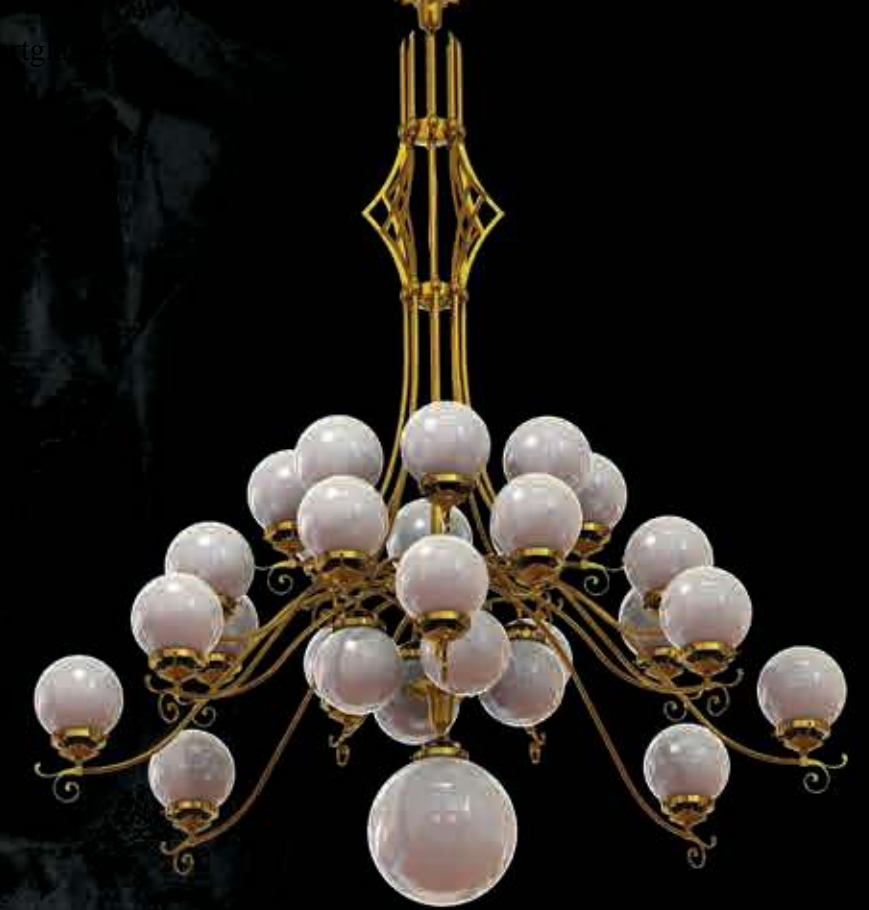

MOSCOW - RUSSIA