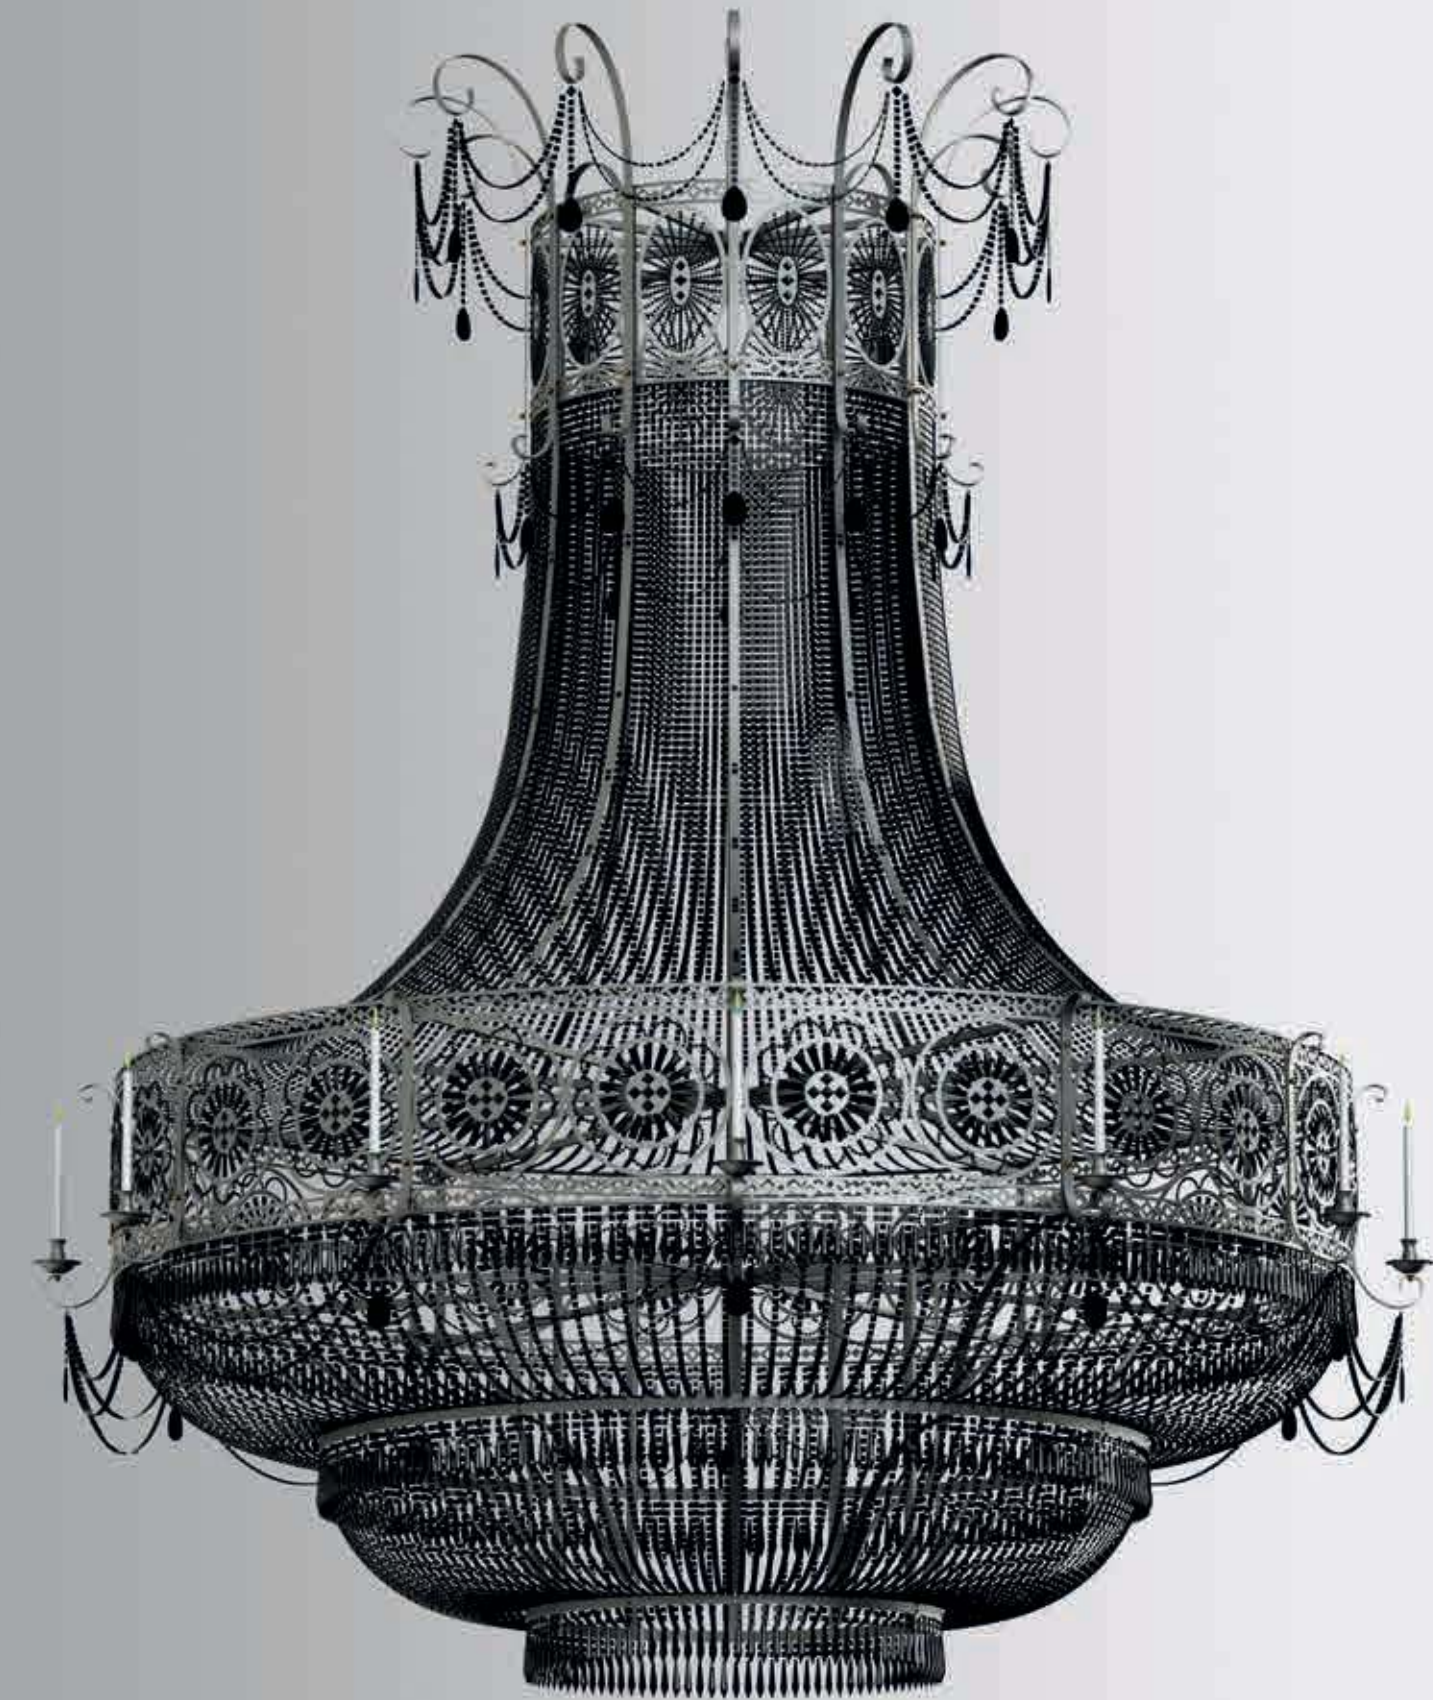

Artglass

ARTGLASS 3D VISUALISATIONS - PROJECTS