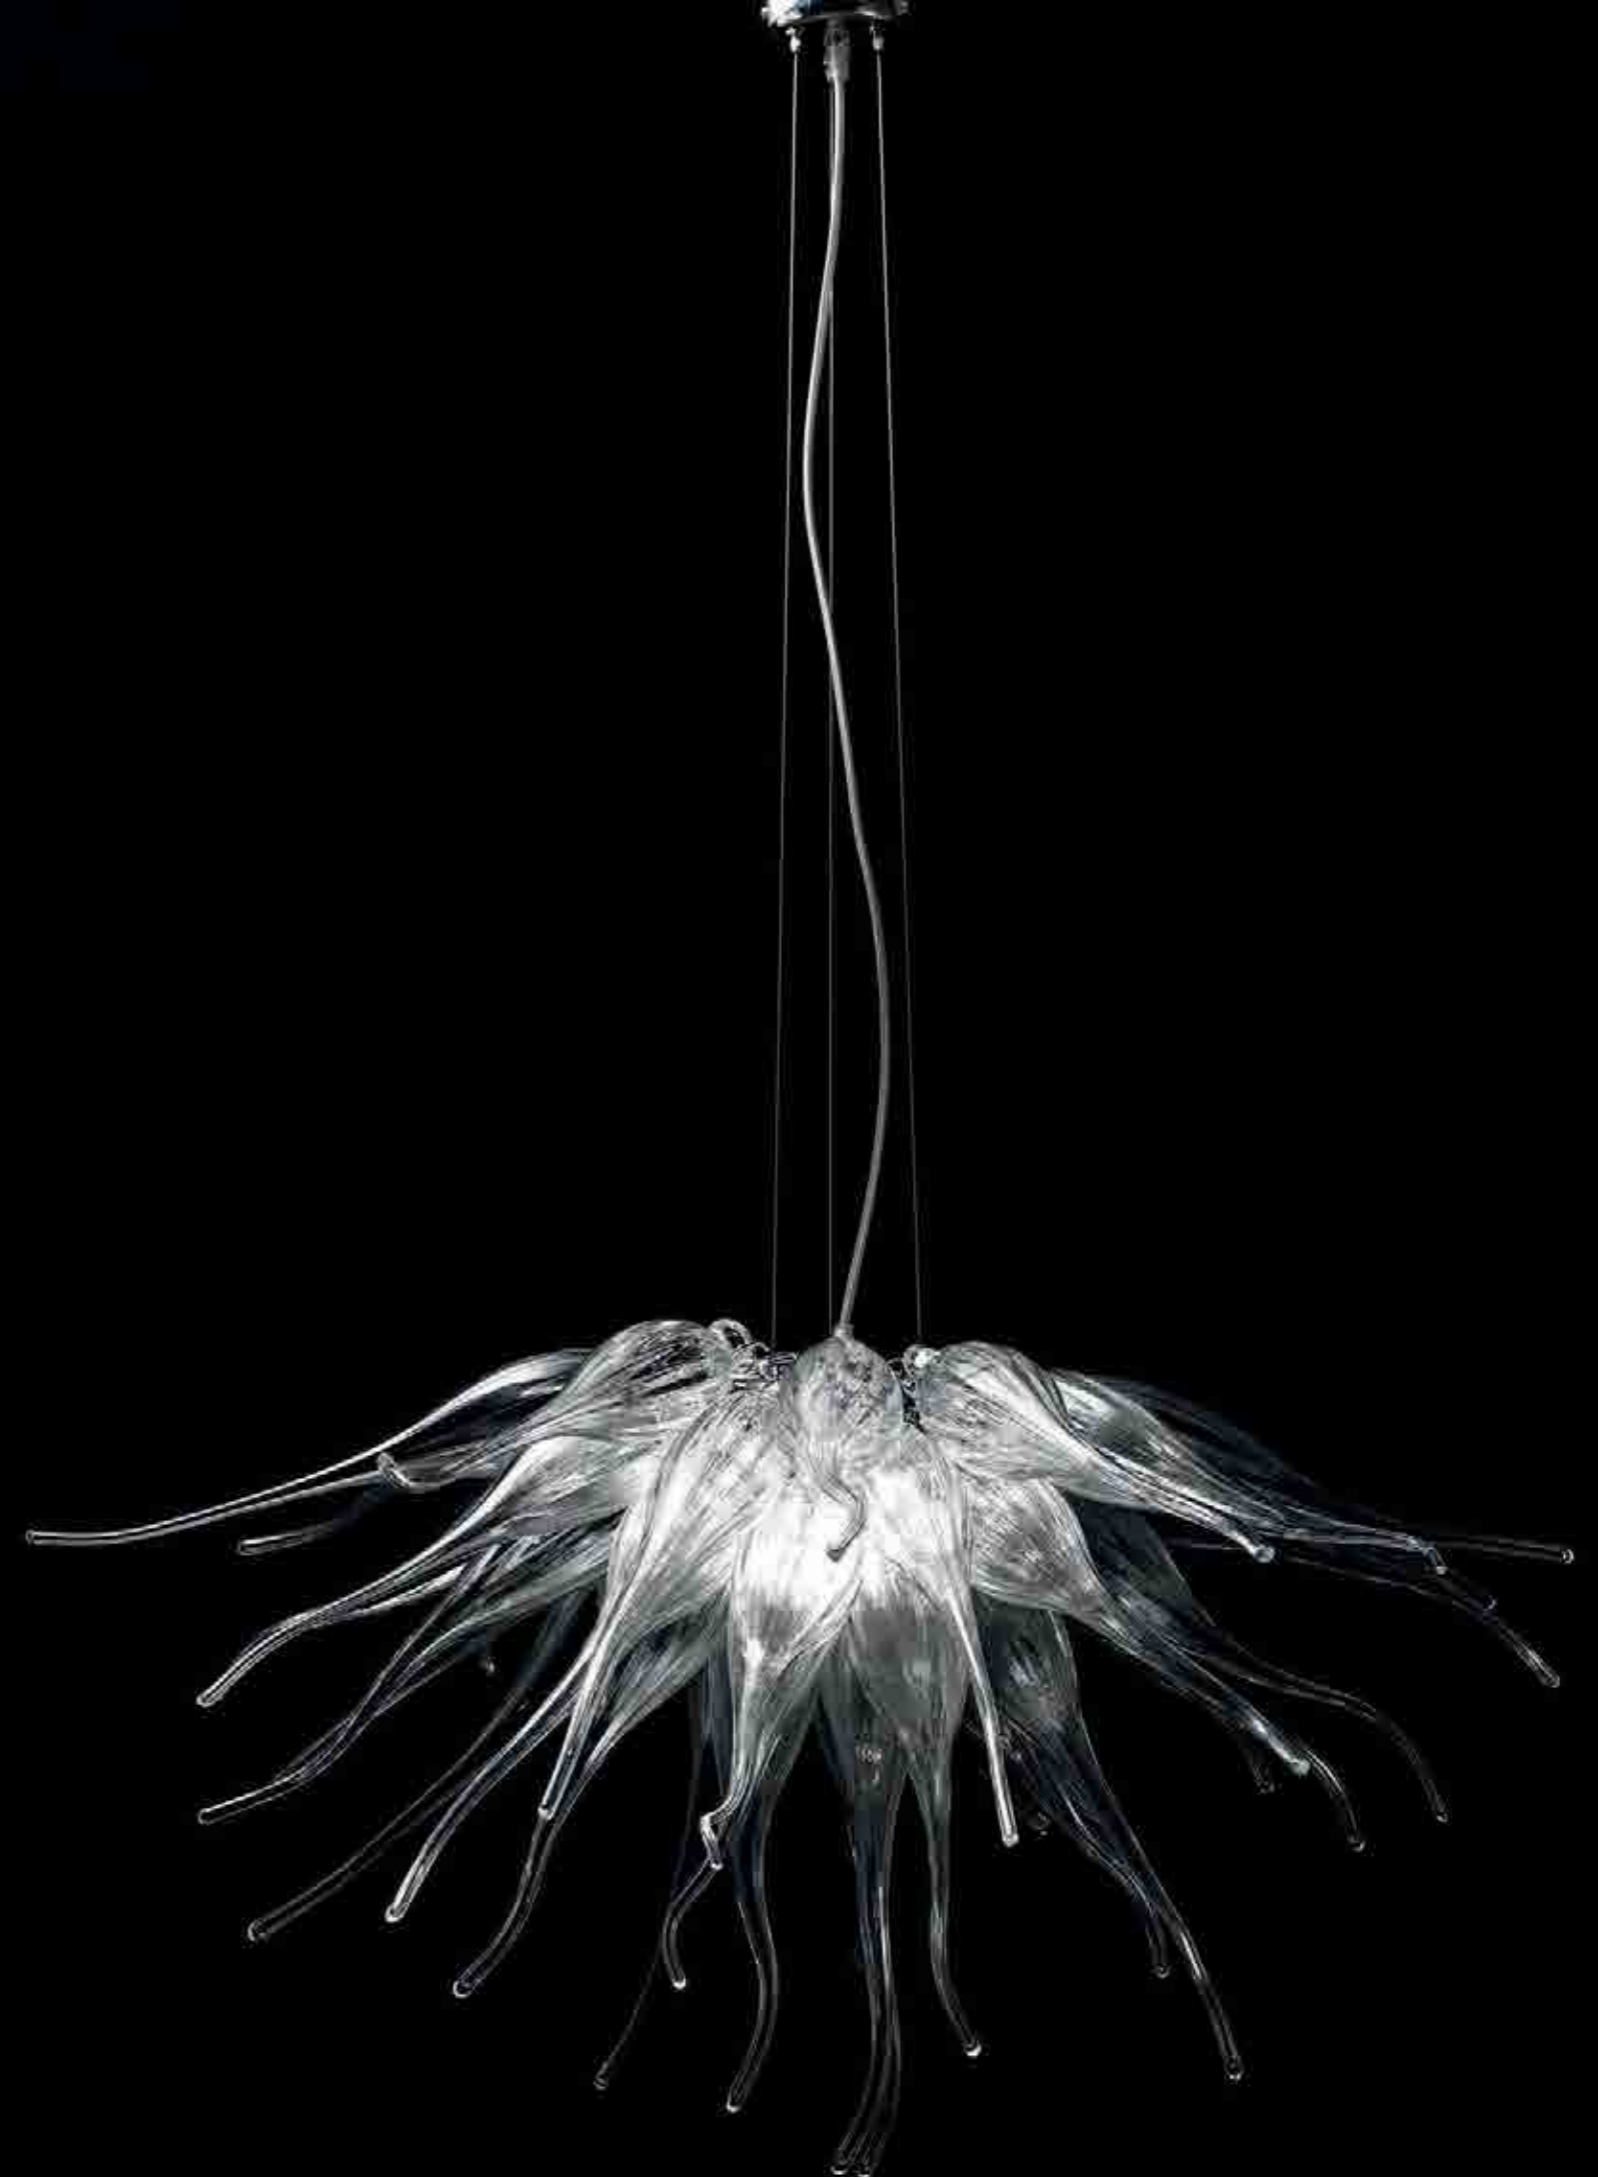

Art. 3602/SP
Diam. cm. 85 - H. cm. 50 - 1 E14 120W ES max