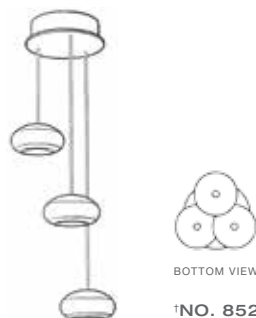

 G4 halogen bulbs are included for US and INTL

Custom possibilities are endless.

For glass and finish options see pages 62-63.

A. NO. 851840-xx*
 W. 4" (10 cm) Min/Max Ht. 13" (33 cm)/ 127" (323 cm)
 US/Intl Bulb: G4, 10W (QTY 1)
B. †NO. 852240-xx*
 W. 5.5" (14 cm) Bulb Qty: 1
 *See page 52 for canopy and transformer information.