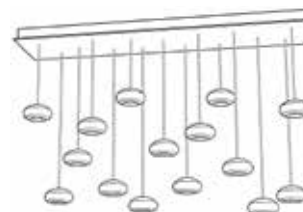

†NO. 853040-xx
W. 19" (48 cm)
D. 19" (48 cm)
Bulb Qty: 15

Two glass arrangement options :
†NO. 853740-xx
W. 48" (122 cm) D. 11" (28 cm)
Bulb Qty: 15

†Min. Ht. 14" (36 cm) Max. Ht. 129" (328 cm). Includes US/International 10W G4 halogen bulbs and 10' adjustable coaxial cables. 20' cables or longer are available through our Customization Program. LED Bulbs available for purchase. Custom finishes and custom sizes available on all canopies. Ships unassembled.