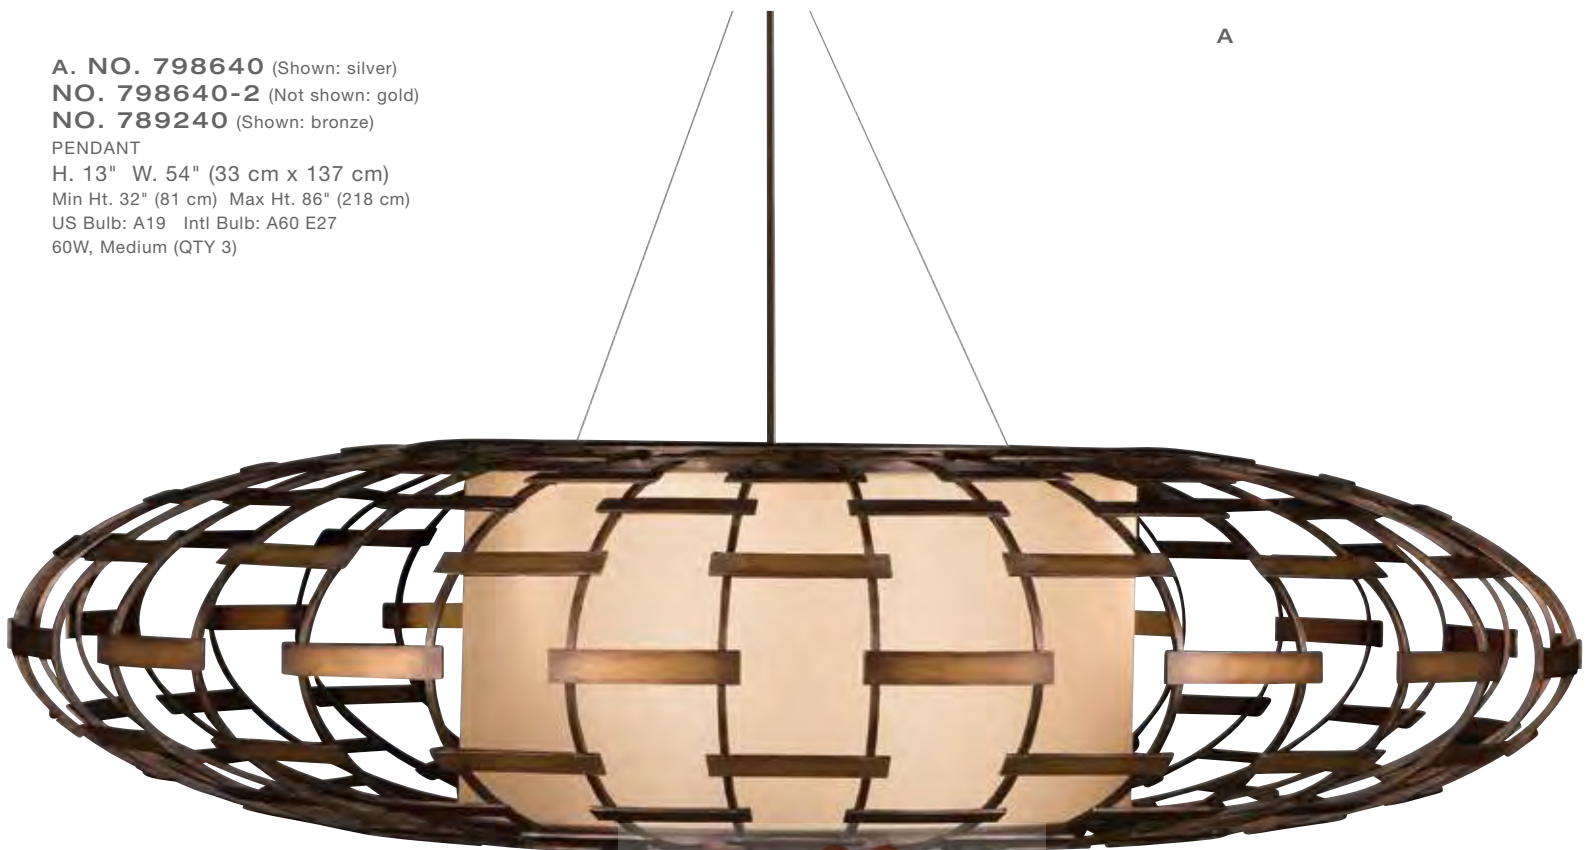

A. NO. 798640 (Shown: silver)
NO. 798640-2 (Not shown: gold)
NO. 789240 (Shown: bronze)
PENDANT
H. 13" W. 54" (33 cm x 137 cm)
Min Ht. 32" (81 cm) Max Ht. 86" (218 cm)
US Bulb: A19 Intl Bulb: A60 E27
60W, Medium (QTY 3)

A