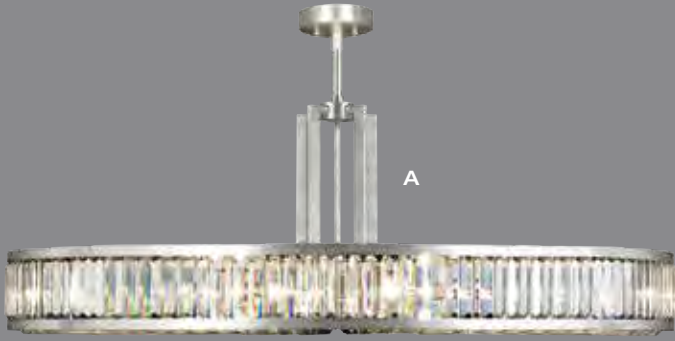

CRYSTAL ENCHANTMENT