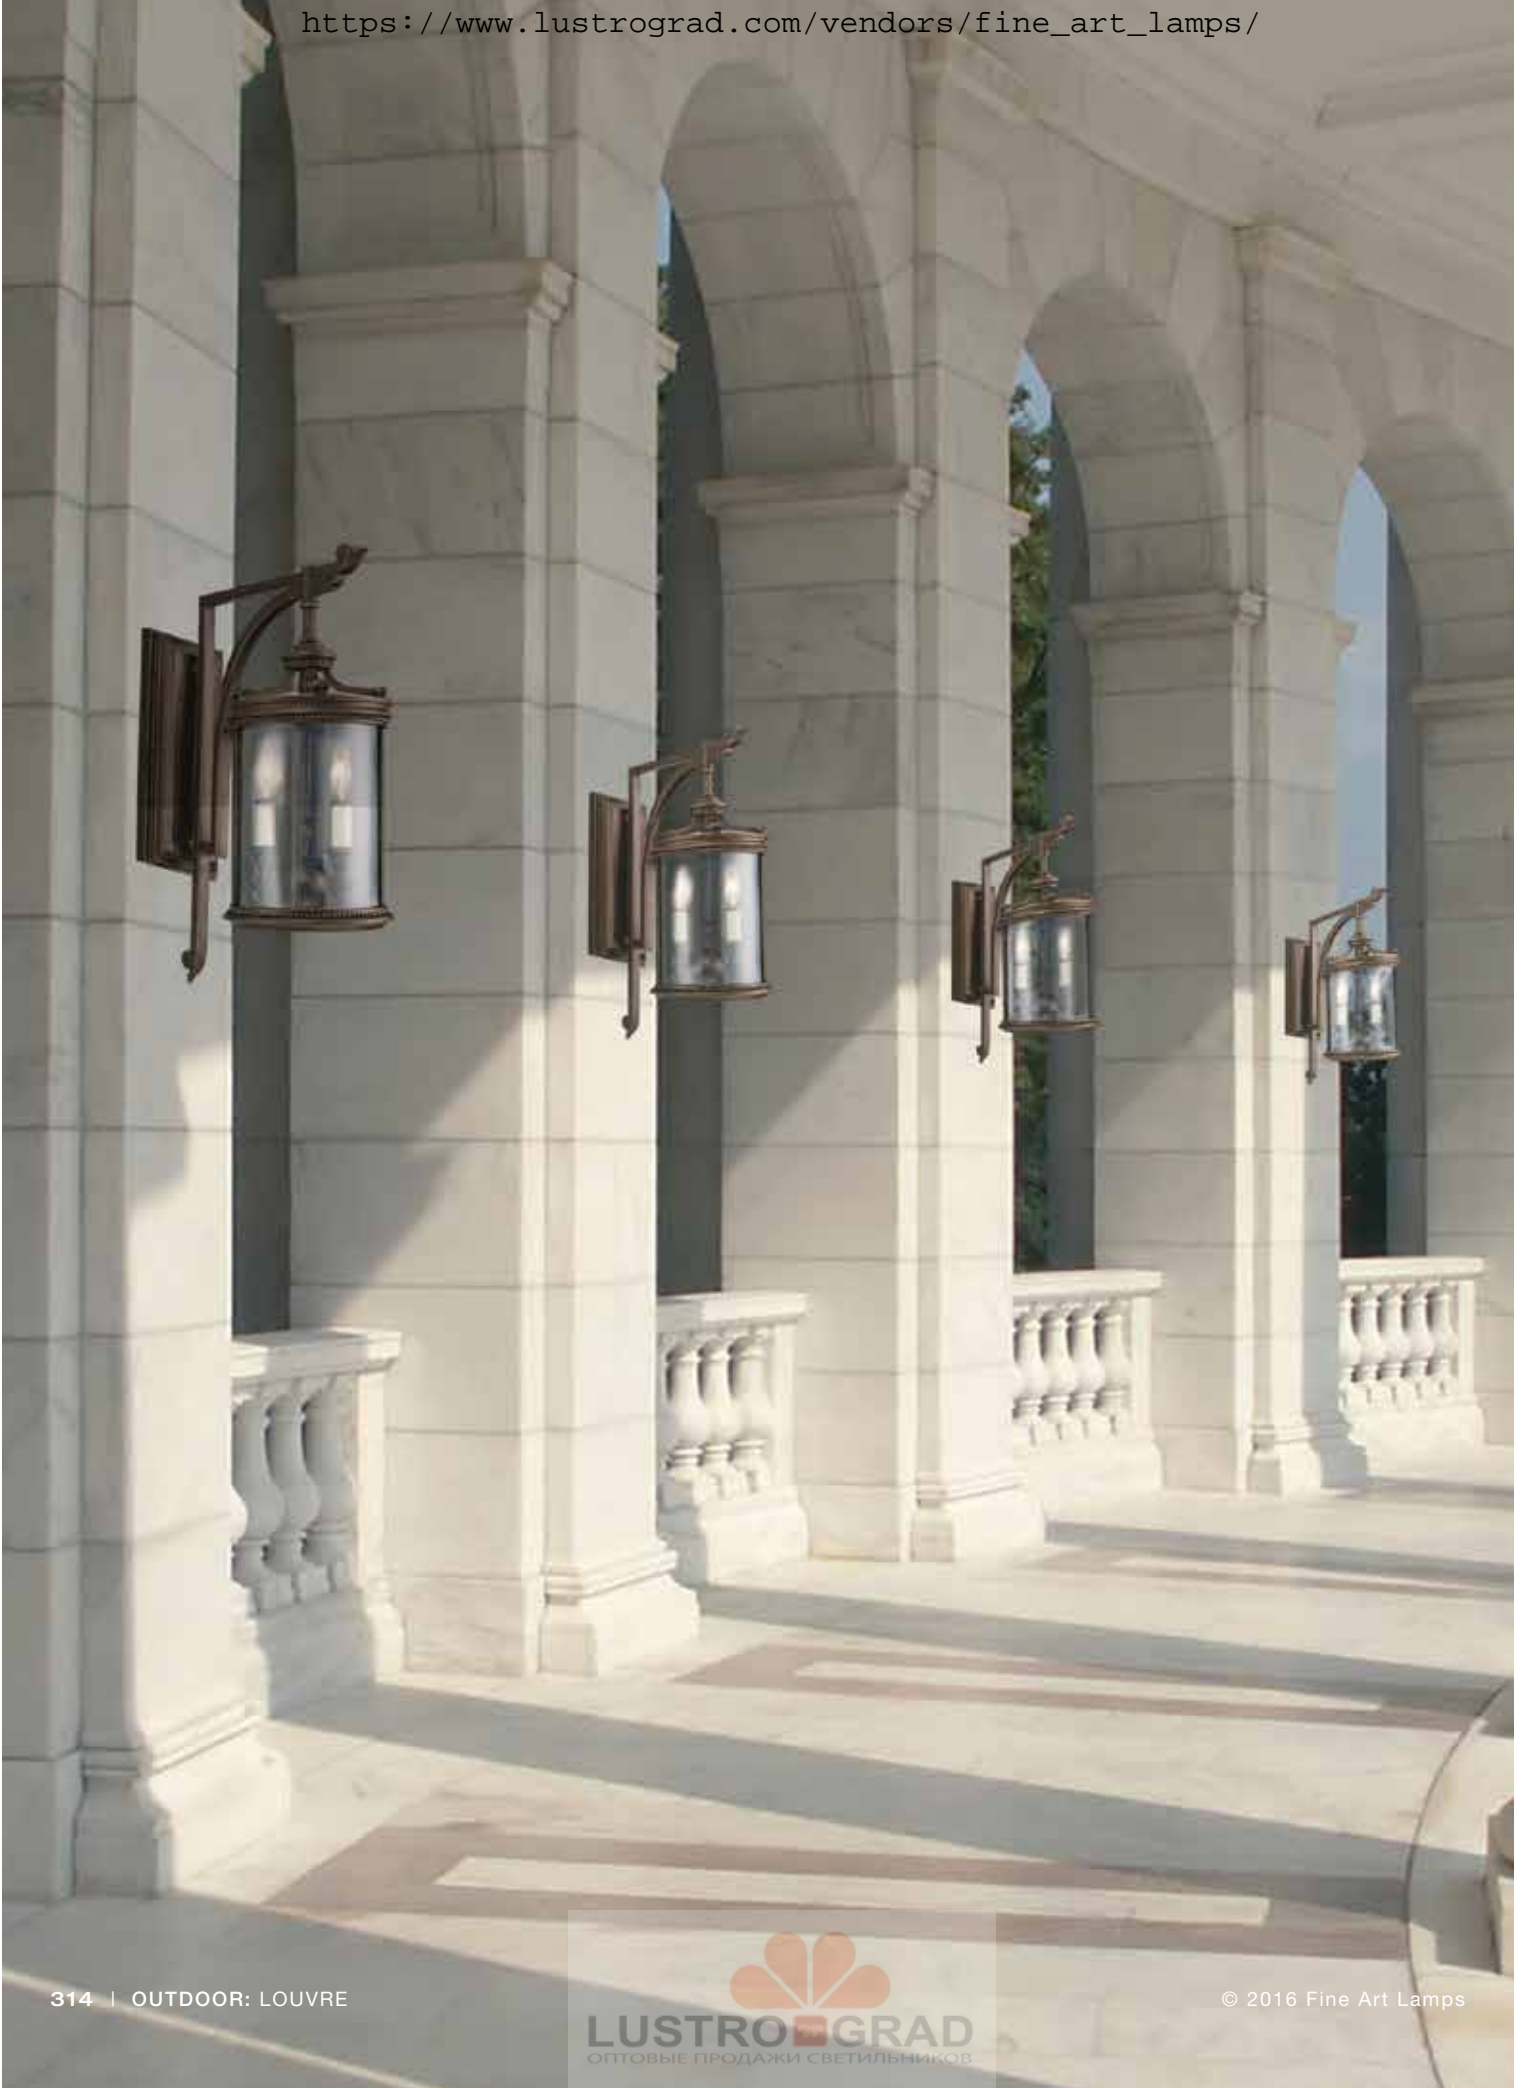

LOUVRE

A. NO. 542281 WALL MOUNT
H. 22" W. 8" D. 15" (56 cm x 20 cm x 38 cm)
Backplate: W. 14" (36 cm) H. 5" (13 cm)
US Bulb: B10, 60W, Candelabra (QTY 2)
Intl Bulb: Not available for export

Built as a royal palace, the Louvre stands at the heart of Paris, housing the world's greatest museum. In the days of Louis XIV, within the palace walls lived hundreds of artists and craftsmen, supplying the decorative needs of the court. The arcades of the Louvre, then as now, were lit by lanterns designed and made on site. Fine Art Lamps' Louvre collection of outdoor lighting designs is inspired by the simple yet elegant lines of the lanterns that have adorned the arcades of the Louvre for centuries. In a fine bronze finish with clear blown glass, Louvre is a strong addition to many architectural styles.