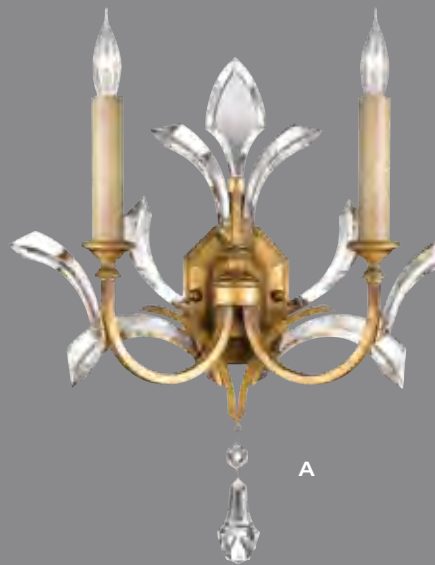

A

Extra large chandelier