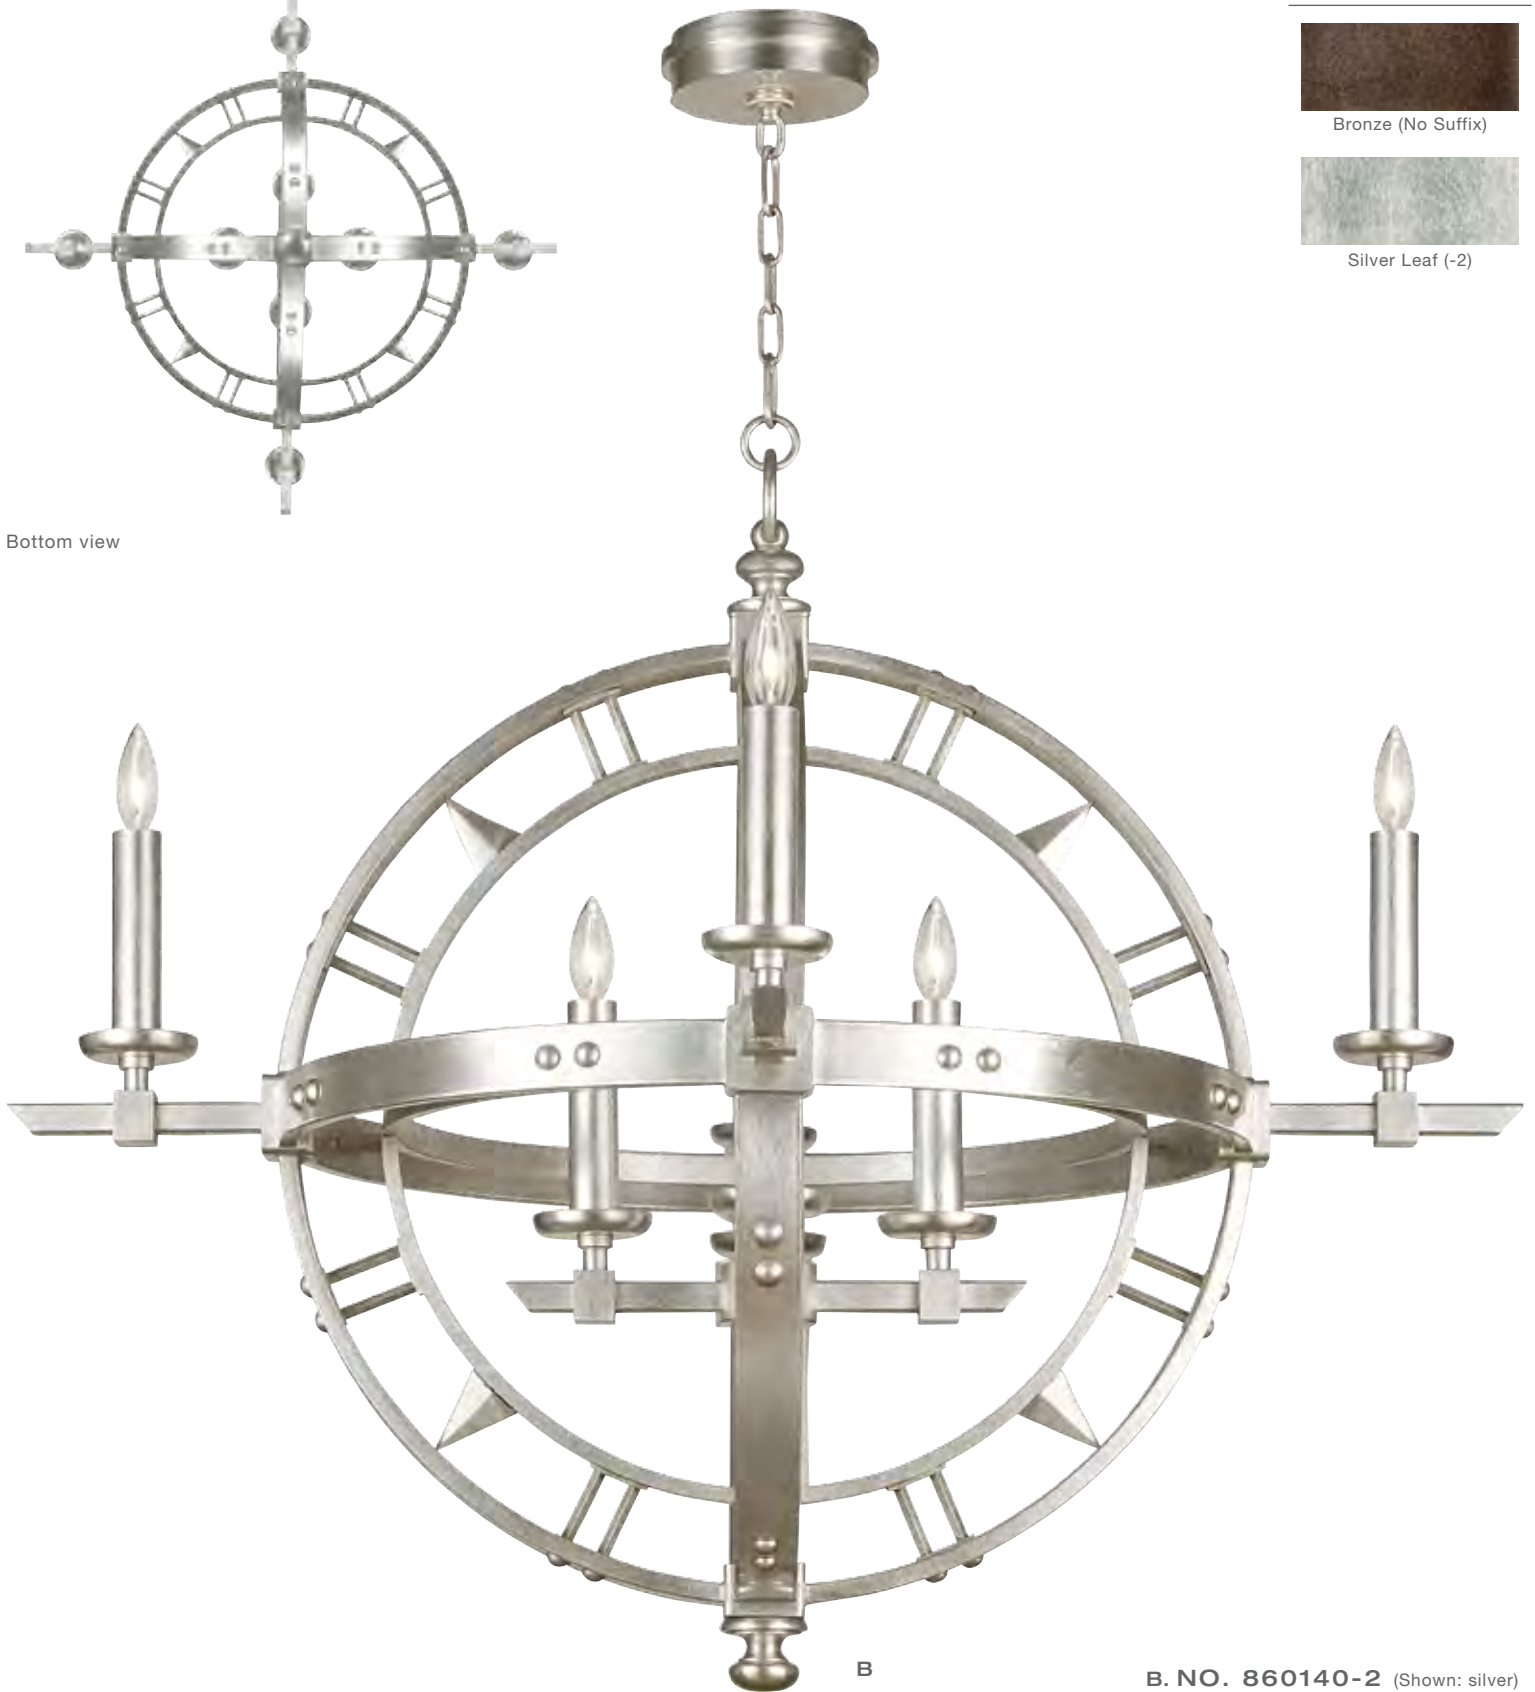

B

B. NO. 860140-2 (Shown: silver)
PENDANT
H. 32" W. 37" (81 cm x 94 cm)
Min Ht. 36" (91 cm) Max Ht. 104" (264 cm)
US Bulb: B10 Intl Bulb: B35 E14
60W, Candelabra (QTY 8)