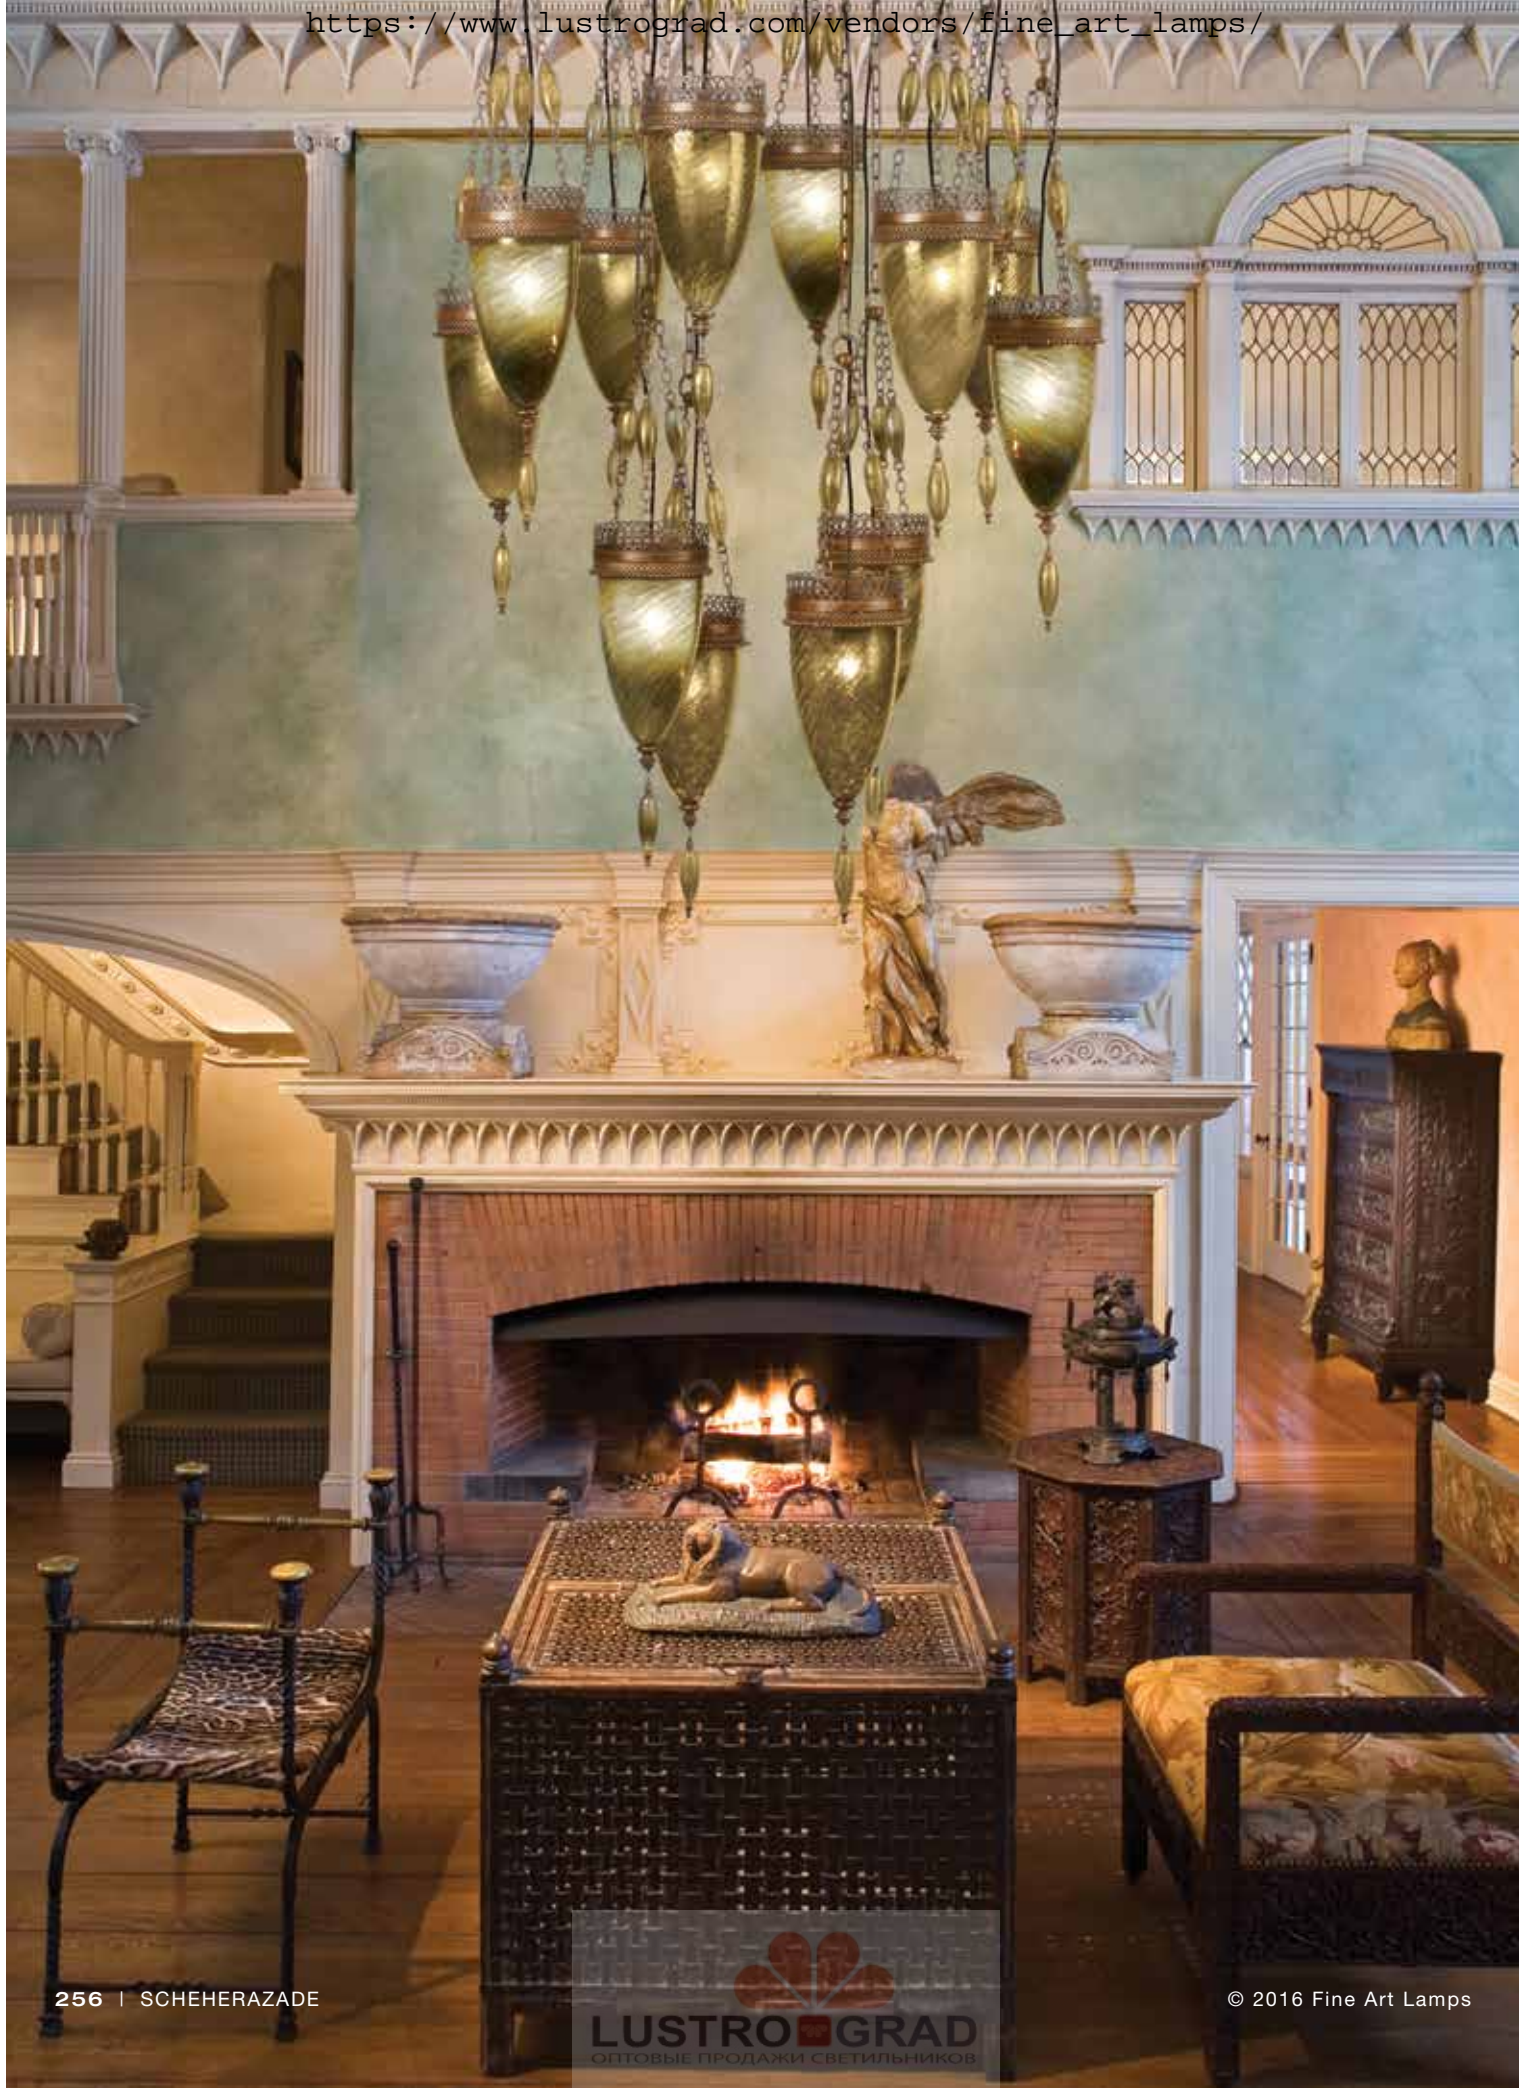

 Canopy adapts to vaulted ceiling

SCHEHERAZADE

NO. 718540-6 PENDANT
(Shown: Oasis Green/Amber Dunes/Sunset Red colors)

NO. 718540-1 PENDANT
(Shown opposite page: Oasis Green)
H. 34" W. 41" (86 cm x 104 cm)
US Bulb: A19, 100W Intl Bulb: A60 E27, 60W
Medium (QTY 12)