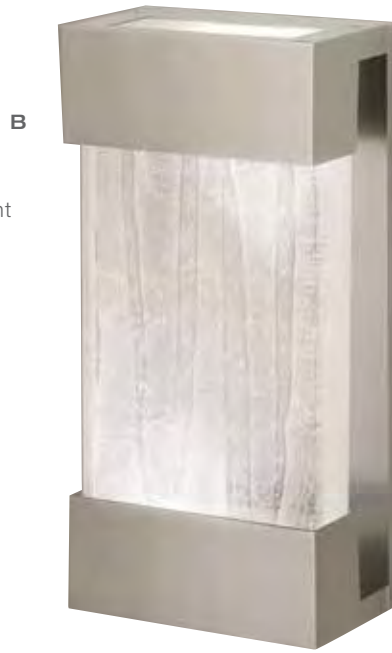

Wall fixtures provide up and down wall washer lighting through translucent panels at each end.

B

CRYSTAL BAKEHOUSE

GLASS OPTIONS

See page 36 for additional indoor silver leaf finish option.

A. NO. 811150-14 (Shown: Bronze with Crystal River Stones**)
H. 30" W. 7" D. 4.25" (76 cm x 18 cm x 11 cm)

B. NO. 810850-23 (ADA)(Shown: Silver with Crystal Spires)
H. 14" W. 7" D. 4" (36 cm x 18 cm x 10 cm)

C. NO. 811050-13 (ADA)(Shown: Bronze with Crystal Spires)
H. 24" W. 7" D. 4" (61 cm x 18 cm x 10 cm)

D. NO. 810950-24 (Shown: Silver with Crystal River Stones**)
H. 18" W. 7" D. 4.25" (46 cm x 18 cm x 10 cm)

US Bulb: CFL Mini Spiral, 13W, GU24
Intl Bulb: CFL Mini Spiral, 13W, Candelabra (QTY 2)

**The Crystal River Stones glass option increases the depth to 4.25". This item can be made ADA Compliant through our Customization Program. Dimmable bulbs are not recommended because the optimum lighting effect has been chosen in the bulb specification.