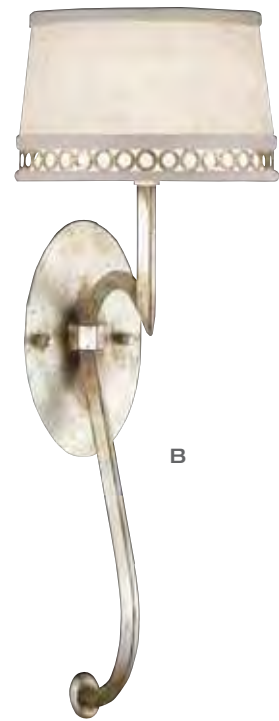

B

B. NO. 784650 (shown: silver)
SCONCE
H. 22" W. 8" D. 9" (56 x cm x 20 cm x 23 cm)
US Bulb: G16.5 Intl Bulb: G45 E14
60W, Candelabra (QTY 1)