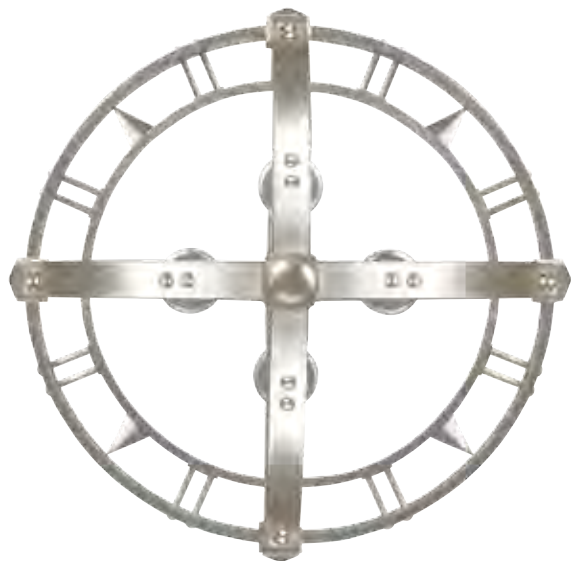

Bottom view