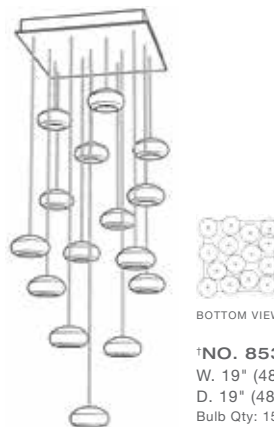

†NO. 862840-xx
 W. 32" (81 cm)
 Bulb Qty: 16

†NO. 853240-xx
 W. 24" (61 cm)
 Bulb Qty: 22

†NO. 853140-xx
 W. 21" (53 cm)
 Bulb Qty: 15

†NO. 853440-xx
 W. 34" (86 cm)
 Bulb Qty: 36

†NO. 853040-xx
 W. 19" (48 cm)
 D. 19" (48 cm)
 Bulb Qty: 15

†NO. 853340-xx
 W. 24" (61 cm)
 D. 24" (61 cm)
 Bulb Qty: 22

†NO. 853540-xx
 W. 30" (76 cm)
 D. 30" (76 cm)
 Bulb Qty: 30

Two glass arrangement options :
†NO. 863040-xx
 W. 54" (137 cm) D. 17" (43 cm)
 Bulb Qty: 18