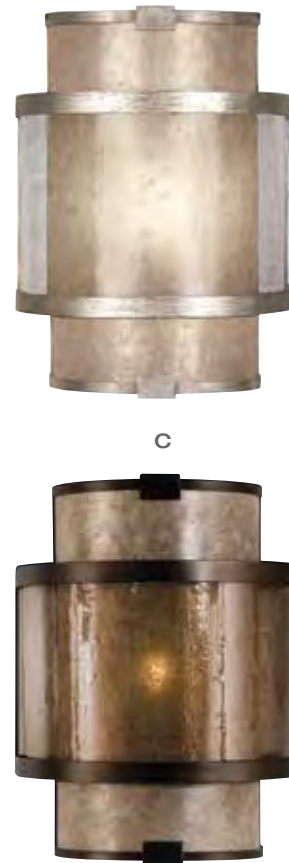

A. NO. 600940-2 (Shown: silver)

SEMI-FLUSH MOUNT

H. 14" W. 24" (36 cm x 61 cm)

US Bulb: A19 Intl Bulb: A60 E27

60W, Medium (QTY 3)

B. NO. 600550 (Shown: bronze)

SCONCE (ADA Compliant)

H. 24" W. 10" D. 4" (61 cm x 25 cm x 10 cm)

US Bulb: G16.5 Intl Bulb: G45 E14

60W, Candelabra (QTY 2)

C. NO. 590550-2 (Shown: silver)

NO. 590550 (Shown: bronze)

H. 11" W. 9" D. 6" (28 cm x 23 cm x 15 cm)

NO. 618050-2 (Not shown: silver, ADA COMPLIANT)

NO. 618050 (Not shown: bronze, ADA COMPLIANT)

H. 12" W. 9" D. 4" (30 cm x 23 cm x 10 cm)

SCONCE

US Bulb: B10 Intl Bulb: B35 E14

60W, Candelabra (QTY 1)