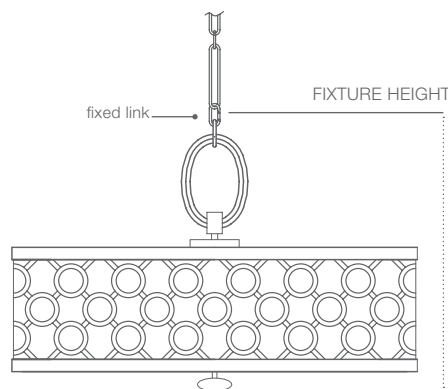

Indoor Product

PRODUCT TERMINOLOGY

ADA Applicable

Any product identified as 'ADA Compliant' is regulated to be installed in hospitality areas that are appropriate according to the American Disabilities Act.

Fixture Height

Height is measured from the BOTTOM-MOST to the TOP-MOST point on the product, including any finials or fixed links. See diagrams below.

Shade Dimensions

The width of a shade is measured as the shade is orientated on the product. For example, a hexagon shade width is measured CORNER-TO-CORNER, while an octagon shade is measured FLAT-TO-FLAT.

The height of a shade is measured along the side of a shade as orientated on the product. For example, a hexagon shade is the shortest distance from the top corner to bottom corner. This dimension is not usually vertical but slanted.

Standard Chain Length

Most of our fixtures include 6' of standard chain, rod or cable.

Additional chain kits are available for purchase, please contact Fine Art Lamps Account Services Department at 305.821.3850 for availability and pricing information.

Outdoor Product

PRODUCT TERMINOLOGY

Backplate Height

Some of our fixtures include backplates that affix to the wall for installation. Backplate height is measured from the BOTTOM-MOST to the TOP-MOST points of the backplate. See diagram below.

Fixture Height

Height is measured from the BOTTOM-MOST to the TOP-MOST points on the product, including any finials. See diagrams below.

Standard Chain Length: Most of our fixtures include the following standard chain lengths:

- Medium Lantern - 6'
- Large Lantern - 8'
- Grande Lantern - 8'

Additional chain kits are available for purchase, contact Fine Art Lamps Account Services Department for availability and pricing information.