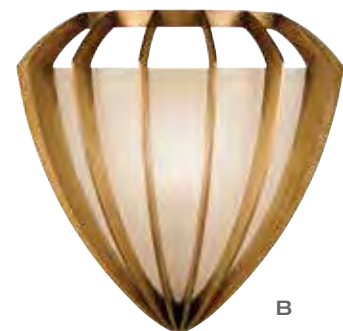

FINISH OPTIONS

A

A. NO. 786640-2 (Shown: gold leaf)

CHANDELIER

H. 44" W. 51" (112 cm x 130 cm)

US Bulb: G16.5 Intl Bulb: G45 E14

60W, Candelabra (QTY 8)

B. NO. 786450-2 (Shown: gold leaf)

SCONCE

H. 11" W. 12" D. 6" (28 cm x 30 cm x 15 cm)

US Bulb: G16.5 Intl Bulb: G45 E14

60W, Candelabra (QTY 1)

B

C. NO. 786740-2 (Shown: gold leaf)

CHANDELIER

H. 31" W. 43" (79 cm x 109 cm)

US Bulb: G16.5 Intl Bulb: G45 E14

60W, Candelabra (QTY 6)

C