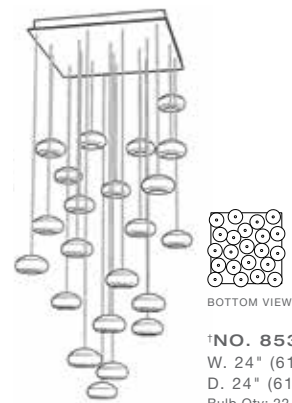

†NO. 862840-xx
 W. 32" (81 cm)
 Bulb Qty: 16

†NO. 853240-xx
 W. 24" (61 cm)
 Bulb Qty: 22

†NO. 853140-xx
 W. 21" (53 cm)
 Bulb Qty: 15

†NO. 853440-xx
 W. 34" (86 cm)
 Bulb Qty: 36

†NO. 853040-xx
 W. 19" (48 cm)
 D. 19" (48 cm)
 Bulb Qty: 15

†NO. 853340-xx
 W. 24" (61 cm)
 D. 24" (61 cm)
 Bulb Qty: 22

†NO. 853540-xx
 W. 30" (76 cm)
 D. 30" (76 cm)
 Bulb Qty: 30

Two glass arrangement options :
†NO. 863040-xx
 W. 54" (137 cm) D. 17" (43 cm)
 Bulb Qty: 18

How to Order Single Glass Pendants

Select finish/glass suffix option from below and add to item base number.

	Clear "Quartz"†					Natural "Quartz"†					Hailstones†		
	Evening Cloud	High	Medium	Low	Round	High	Medium	Low	Round	Random Clusters	Small	Large	Nebula
Platinized Silver Leaf Finish	-11	-13	-14	-15	-16	-17	-18	-19	-10	-102	-103	-104	-106
Gold-Toned Silver Leaf Finish	-21	-23	-24	-25	-26	-27	-28	-29	-20	-202	-203	-204	-206
Approximate handmade studio glass dimensions	H. 2.75" (7 cm) W. 4.75" (12 cm)	H. 5.75" (15 cm) W. 3.75" (10 cm)	H. 5.5" (14 cm) W. 3.5" (9 cm)	H. 5.5" (14 cm) W. 3.5" (9 cm)	H. 3.75" (10 cm) W. 4.75" (12 cm)	H. 5.75" (15 cm) W. 3.75" (10 cm)	H. 5.5" (14 cm) W. 3.5" (9 cm)	H. 5.5" (14 cm) W. 3.5" (9 cm)	H. 3.75" (10 cm) W. 4.75" (12 cm)	H. 4.5" (11 cm) W. 5.5" (14 cm)	D. 4.5" (11 cm)	D. 5.5" (14 cm)	H. 3.625" (9 cm) W. 4.25" (11 cm)