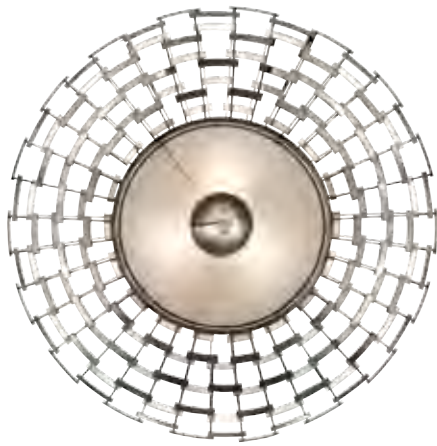

Bottom view of 798640