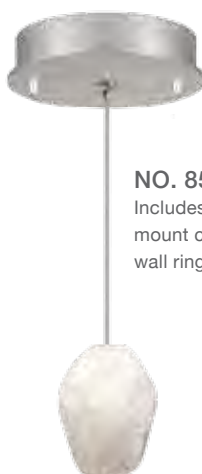

Dual Mount Canopy

H. 1.5" x W. 5.5" (4 cm x 14 cm)

NO. 852240-xx

Includes transformer and dual mount canopy with removable side wall ring. Shown, 852240-13.