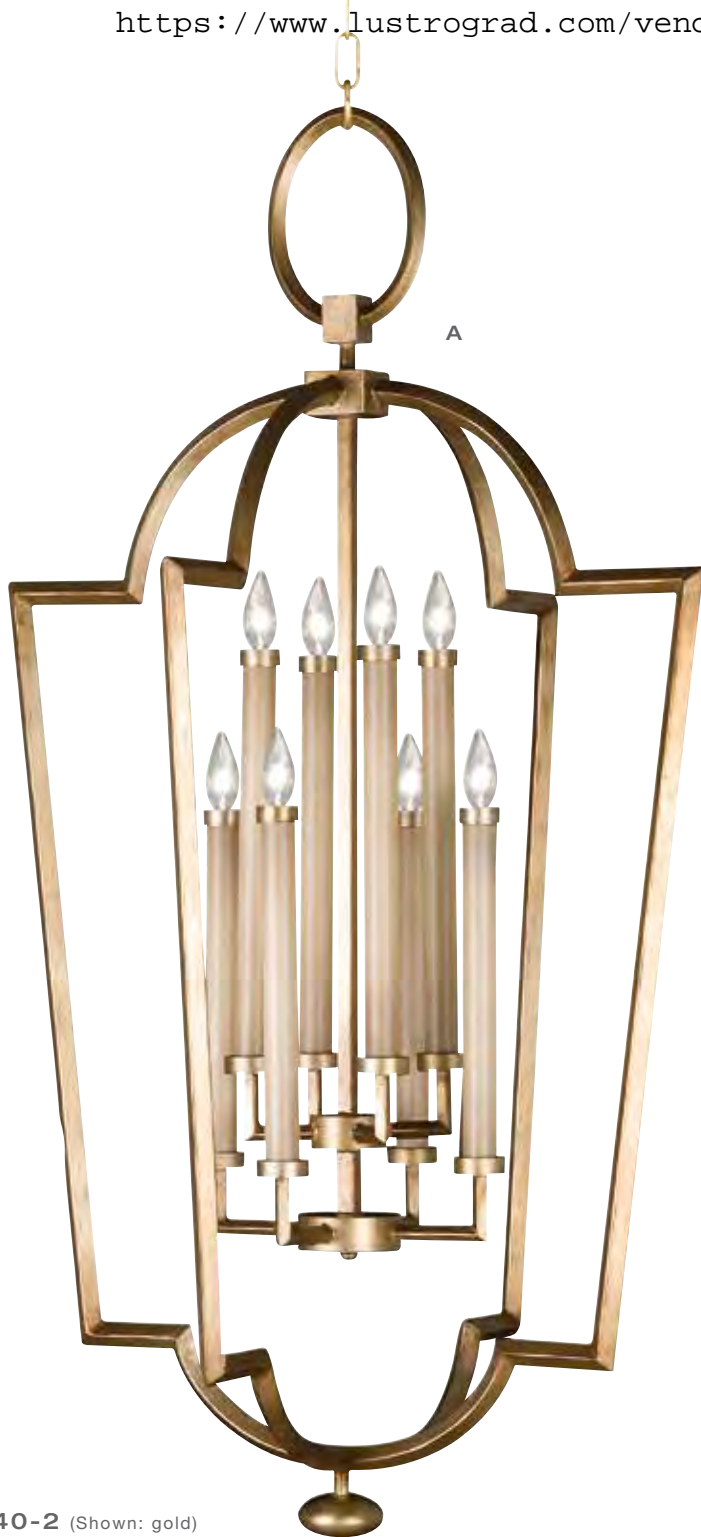

A

A. NO. 780440-2 (Shown: gold)
LANTERN
H. 52" W. 28" (132 cm x 71 cm)
US Bulb: B10 Intl Bulb: B35 E14
60W, Candelabra (QTY 8)