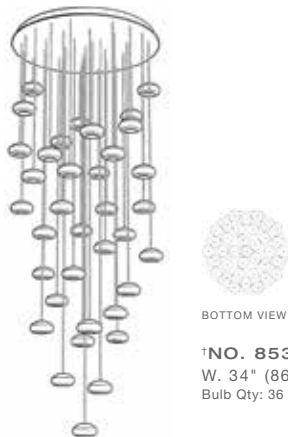

†NO. 853140-xx
W. 21" (53 cm)
Bulb Qty: 15