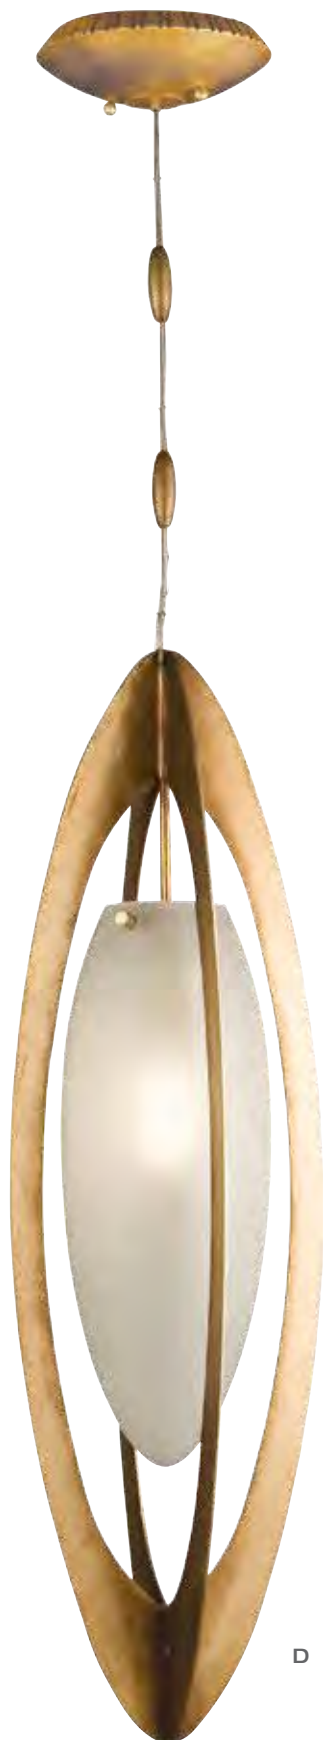

STACCATO

D

D. NO. 787240-2 (Shown: gold leaf)
PENDANT
H. 36" W. 10" (91 cm x 25 cm)
Min Ht. 39" (99 cm) Max Ht. 183" (465 cm)
US Bulb: A23, 200W Intl Bulb: A60 E27, 60W
Medium (QTY 1)

E. NO. 787040 (Shown: silver leaf)
PENDANT
H. 11" W. 40" (28 cm x 102 cm)
Min Ht. 21.5" (55 cm) Max Ht. 100" (254 cm)
US Bulb: A23, 200W Intl Bulb: A60 E27, 60W
Medium (QTY 1)

Our Studio Glass is handmade individually.
Slight variations in shape, size and markings are the characteristics
that distinguish art glass from mass produced glass.

AVAILABLE IN SILVER LEAF OR GOLD LEAF