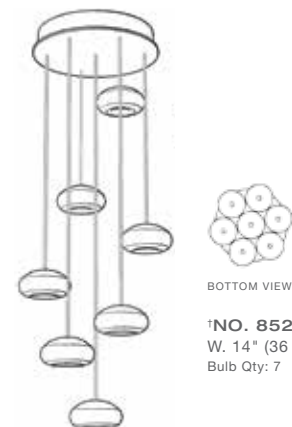

†NO. 852440-xx
W. 12" (30 cm)
Bulb Qty: 5

†NO. 852640-xx
W. 14" (36 cm)
Bulb Qty: 7