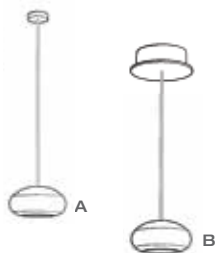

 G4 halogen bulbs are included for US and INTL

Custom possibilities are endless.

For glass and finish options see pages 62-63.

A. NO. 851840-xx*
 W. 4" (10 cm) Min/Max Ht. 13" (33 cm)/ 127" (323 cm)
 US/Intl Bulb: G4, 10W (QTY 1)
B. †NO. 852240-xx*
 W. 5.5" (14 cm) Bulb Qty: 1
 *See page 52 for canopy and transformer information.