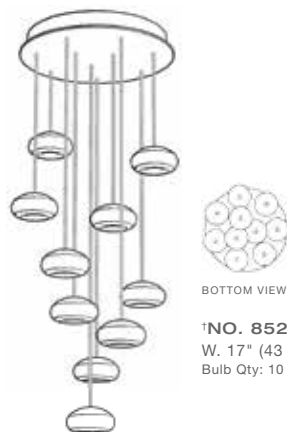

†NO. 852840-xx
W. 17" (43 cm)
Bulb Qty: 10