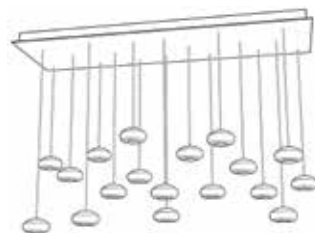

†NO. 853440-xx
W. 34" (86 cm)
Bulb Qty: 36

Two glass arrangement options :
†NO. 863040-xx
W. 54" (137 cm) D. 17" (43 cm)
Bulb Qty: 18