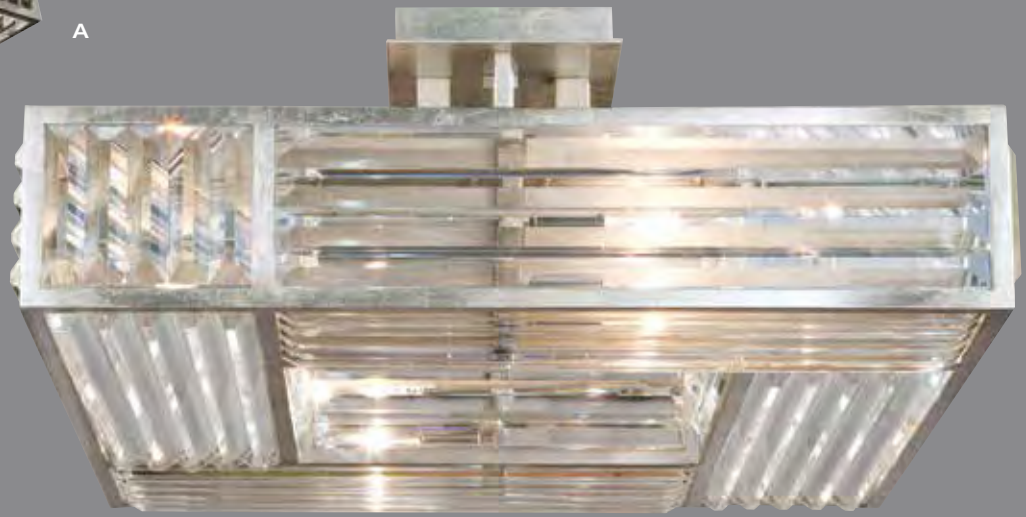

A

A. NO. 811640 (Shown: silver leaf)
SEMI-FLUSH MOUNT
H. 12" W. 25" (30 cm x 64 cm)
US Bulb: B10 Intl Bulb: B35 E14
60W, Candelabra (QTY 4)

B. NO. 813040-2 (Shown: gold leaf)
PENDANT
H. 18" W. 25" (46 cm x 64 cm)
Min Ht. 21" (53 cm) Max Ht. 92" (234 cm)
US Bulb: B10 Intl Bulb: B35 E14
60W, Candelabra (QTY 4)