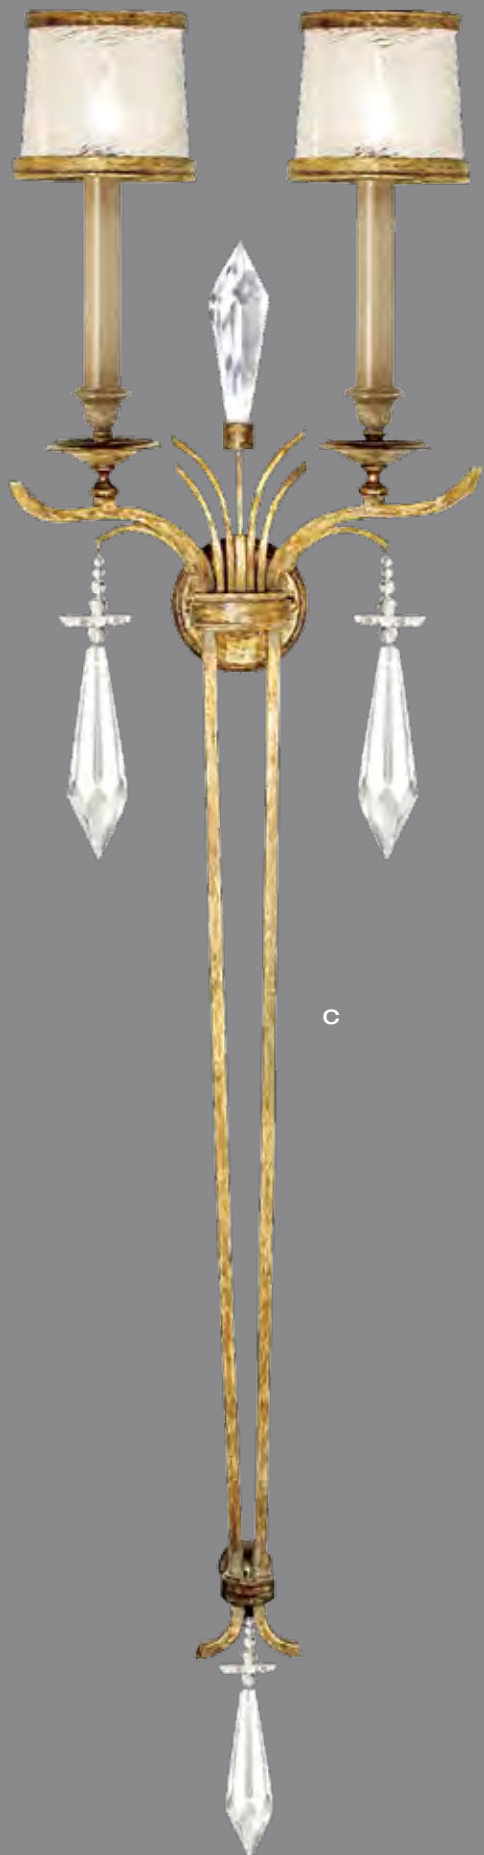

C

D

E

C. NO. 570450 SCONCE
H. 65" W. 15" D. 8" (165 cm x 38 cm x 20 cm)
US Bulb: B10 Intl Bulb: B35 E14
60W, Candelabra (QTY 2)

D. NO. 569050 SCONCE
H. 31" W. 10" D. 8" (79 cm x 25 cm x 20 cm)
US Bulb: B10 Intl Bulb: B35 E14
60W, Candelabra (QTY 1)

E. NO. 567950 SCONCE
H. 31" W. 15" D. 8" (79 cm x 38 cm x 20 cm)
US Bulb: B10 Intl Bulb: B35 E14
60W, Candelabra (QTY 2)