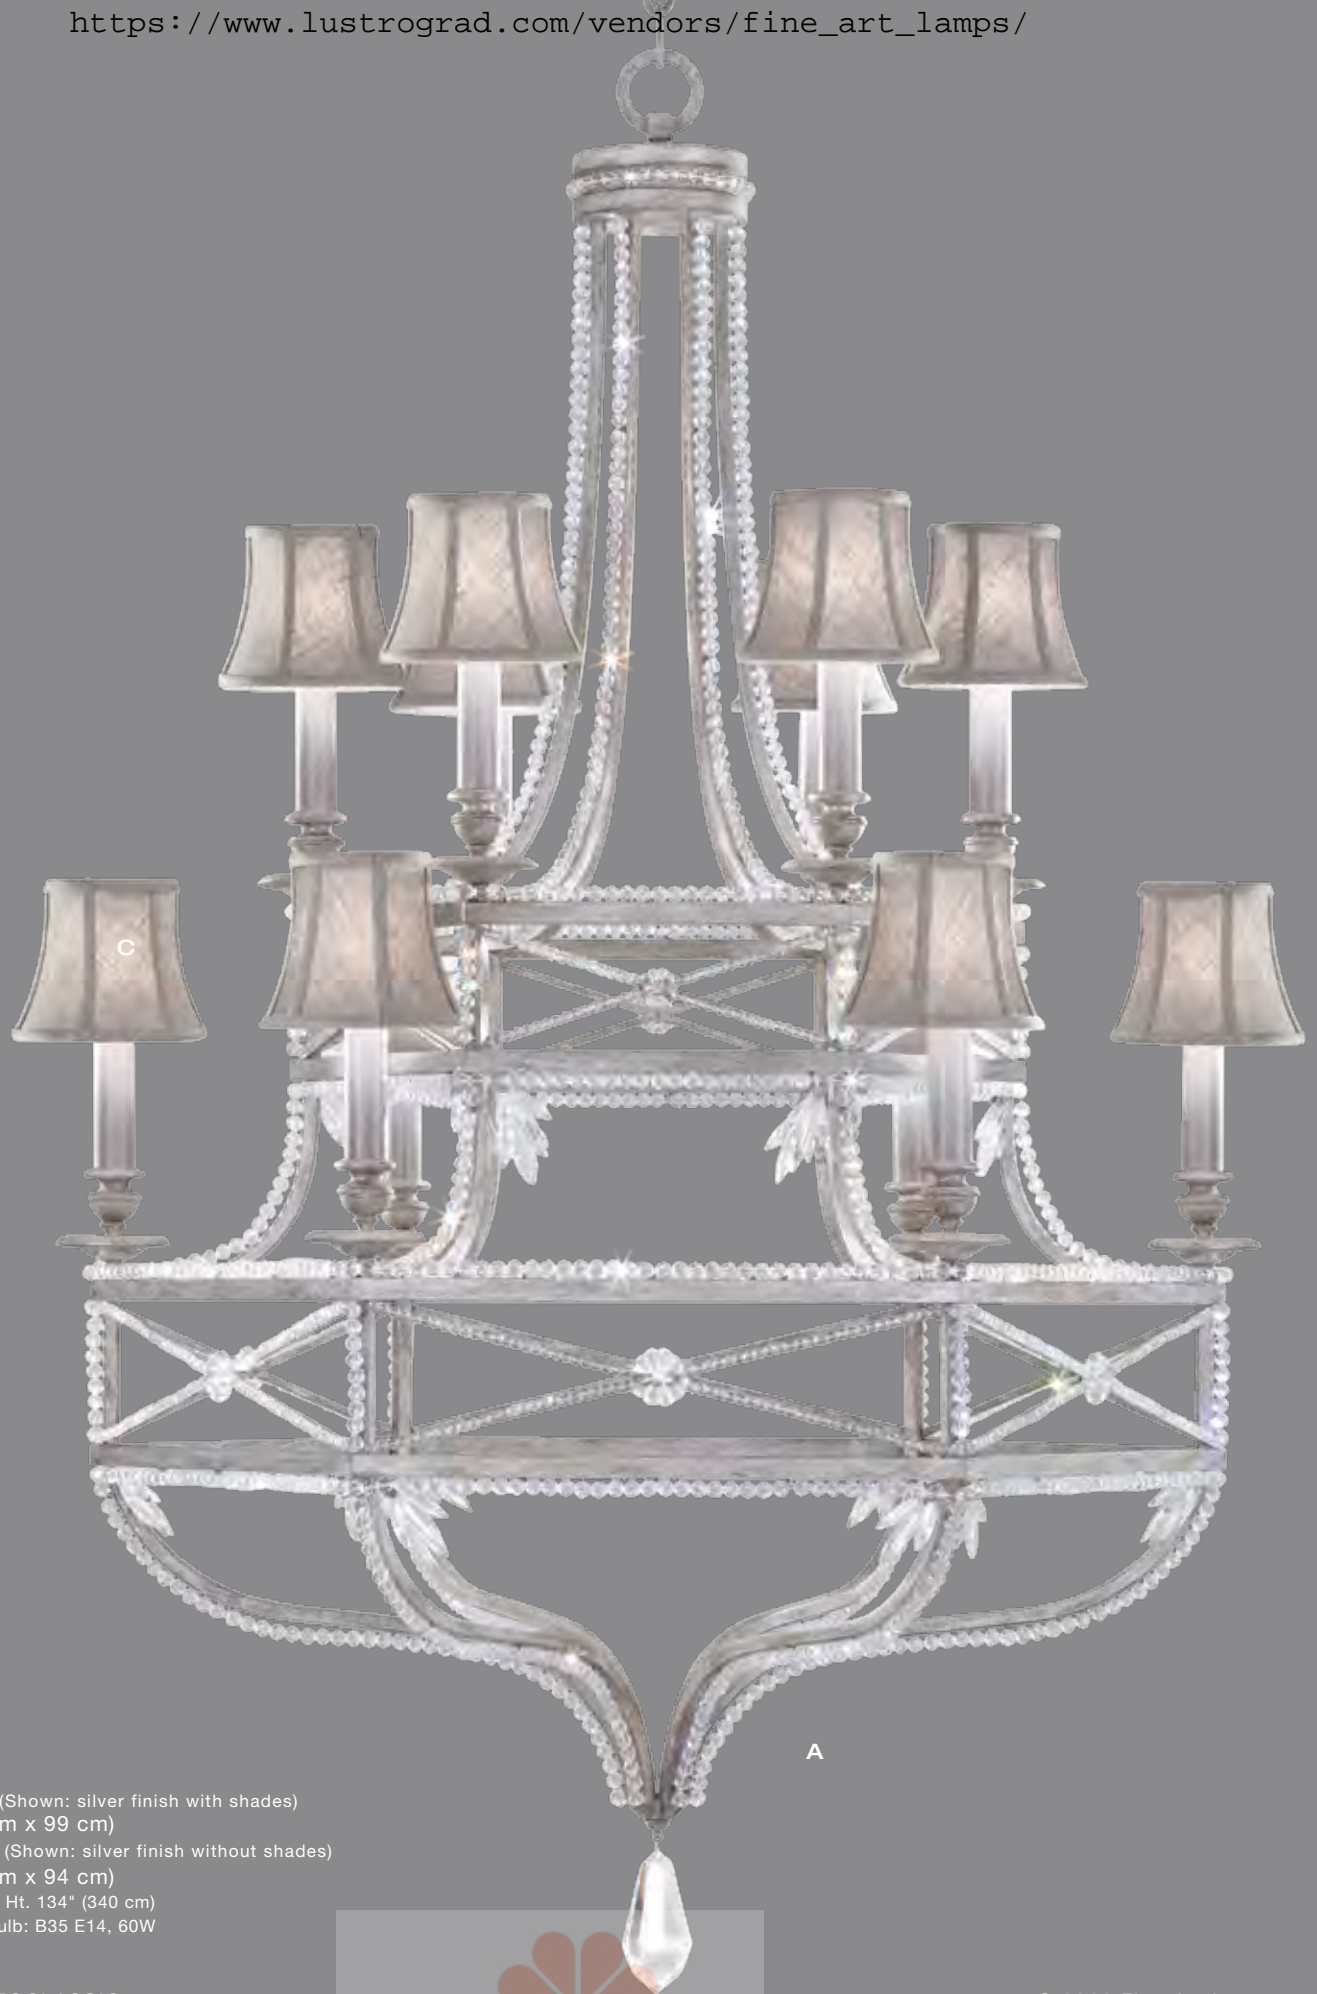

A. CHANDELIER

NO. 857640-11 (Shown: silver finish with shades)
H. 60" W. 39" (152 cm x 99 cm)

NO. 857640-12 (Shown: silver finish without shades)
H. 60" W. 37" (152 cm x 94 cm)

Min Ht. 66" (168 cm) Max Ht. 134" (340 cm)

US Bulb: B10, 60W Intl Bulb: B35 E14, 60W

Candelabra (QTY 12)