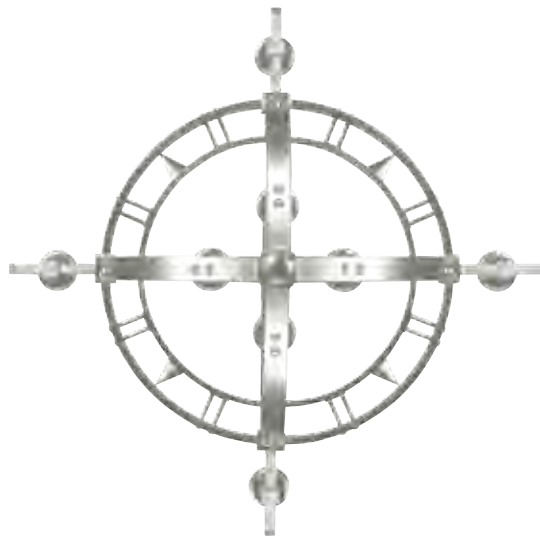

FINISH OPTIONS

Bronze (No Suffix)

Silver Leaf (-2)

Bottom view