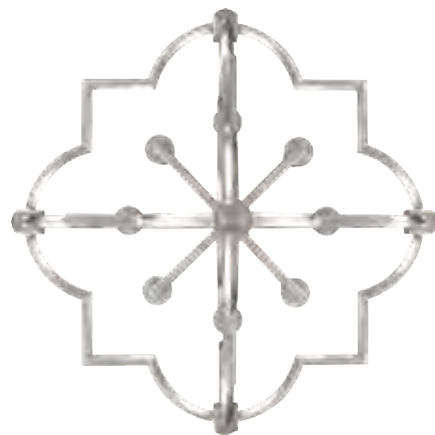

FINISH OPTIONS

Bottom view