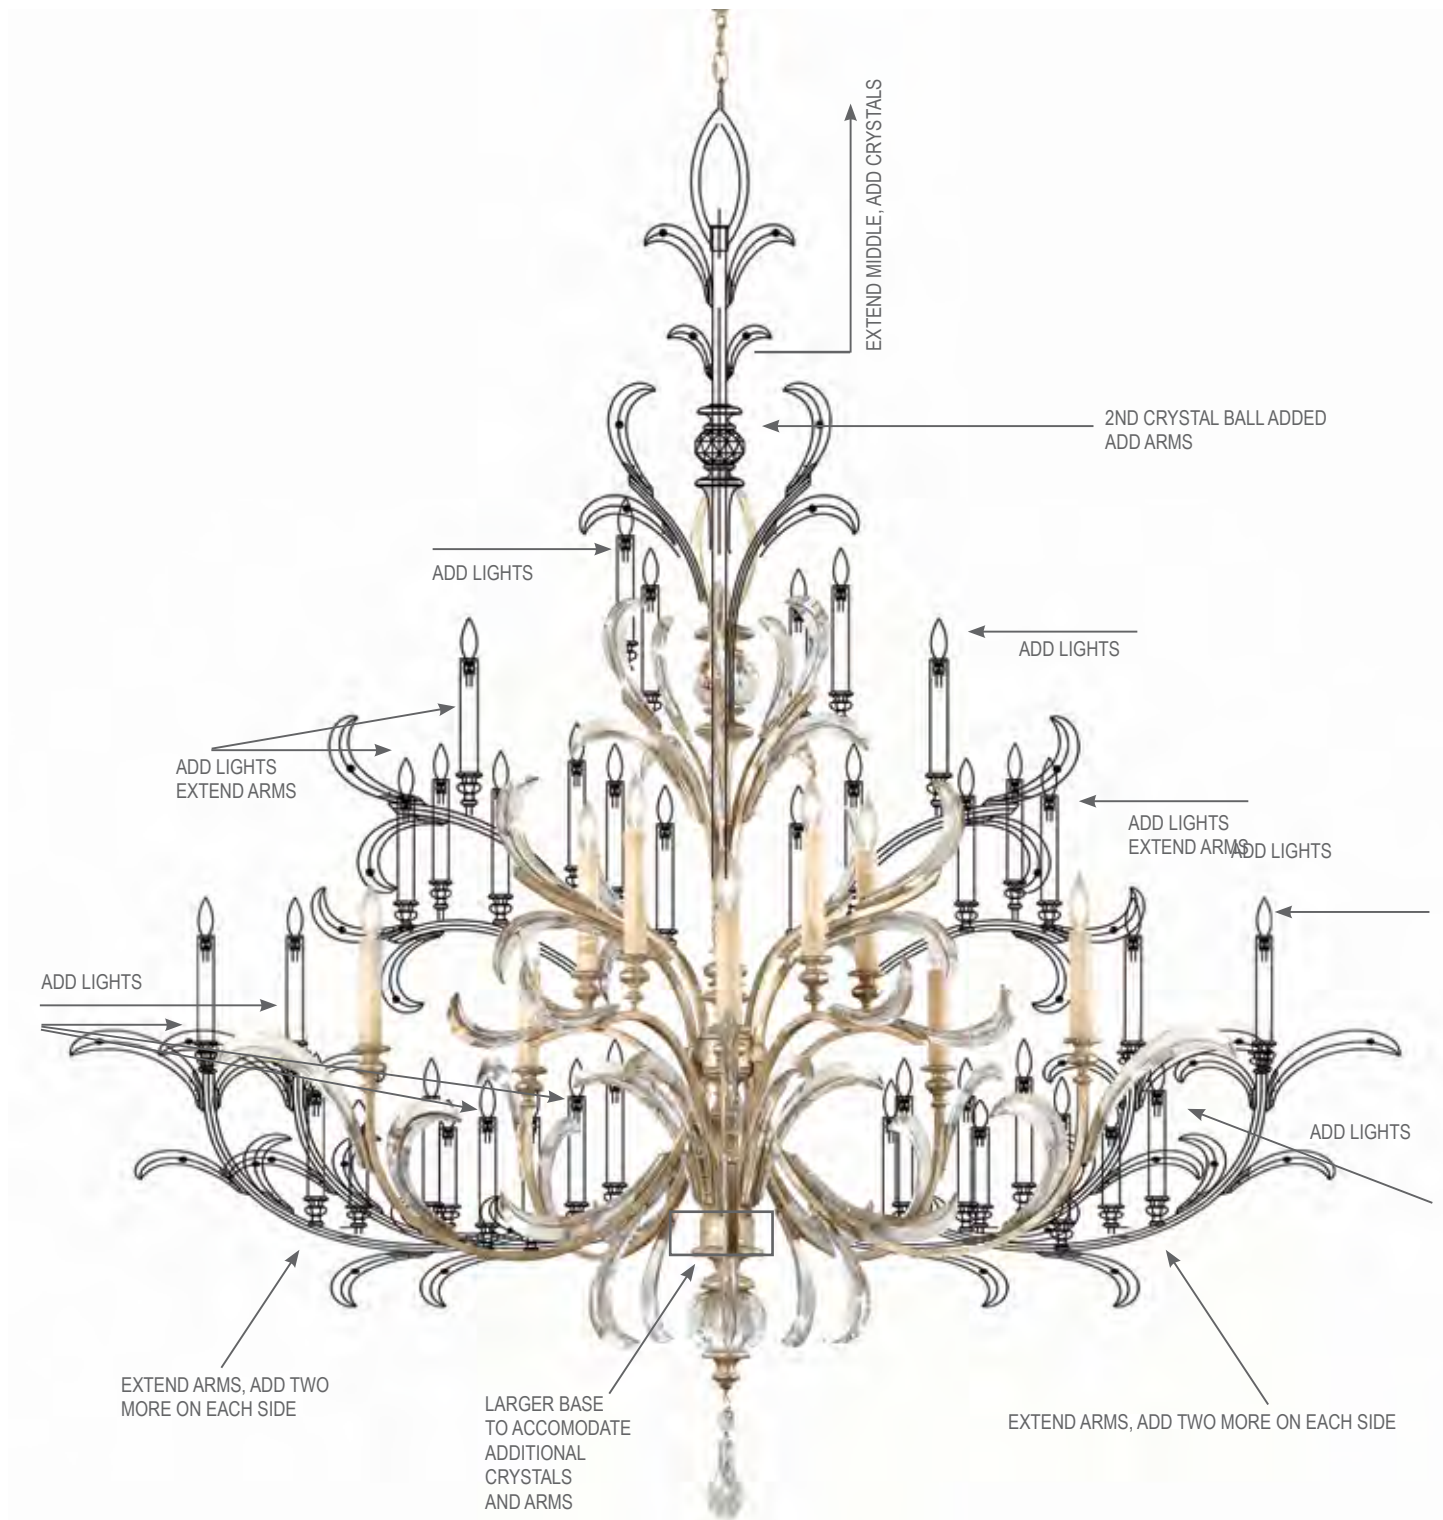

As a true vertical US manufacturer, Fine Art Lamps has the capabilities and flexibility to provide unique, custom product to meet the specific and discerning needs of the designer/architect/specifier. Our specialized Territory Managers are available to work with you on site, with your plans and concepts, to understand your complete lighting design requirements. Additionally, our in-house design staff is available to help your vision become a reality.