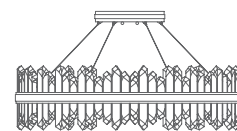

LED SPECIFICATIONS

All product listed with the exception of G4 lighting are CA Title 24 Compliant.

	876140 ALLISON PALADINO	882650-X LIOR	SCONCES LIOR	ALL PENDANTS 21" WIDE LIOR	ALL PENDANTS 30.5" WIDE LIOR	ALL PENDANTS 41" WIDE LIOR
Lamping	LED: Cree	LED BAR OSRAM	LED BAR OSRAM	LED BAR OSRAM	LED BAR OSRAM	LED BAR OSRAM
Quantity	24	2	2	12 (Up/Down Versions) 24 (Combo Versions)	20 (Up/Down Versions) 40 (Combo Versions)	24 (Up/Down Versions) 48 (Combo Versions)
Wattage	3W	3W	2.5W	2.5W	2.5W	2.5W
CRI	90	90	90	90V	90	90
Color Temp	2700K	3000K	3000K	3000K	3000K	3000K
Dimmable (w/ Electronic Dimmer)	Phase 0-10V	Phase 0-10V	Phase 0-10V	Phase 0-10V	Phase 0-10V	Phase 0-10V
Approx. Equiv. Incandescent Brightness*	40W	40W	40W	40W	40W	40W