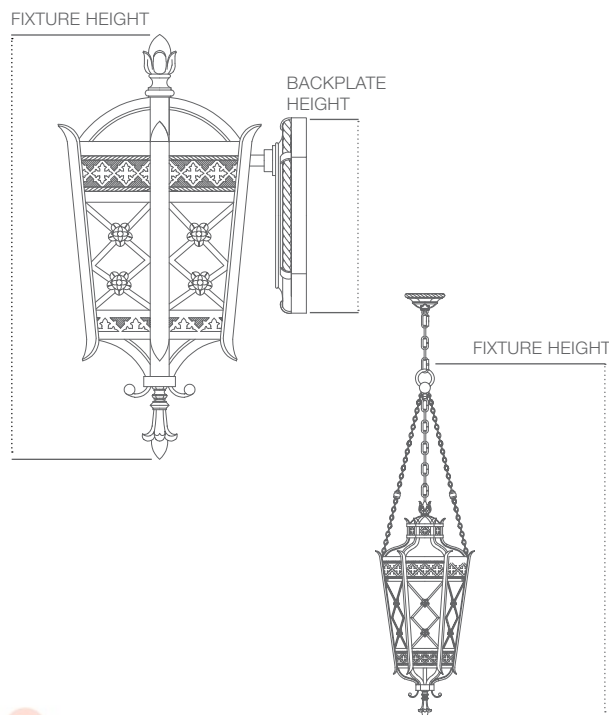

Indoor Product

PRODUCT TERMINOLOGY

ADA Applicable

Any product identified as 'ADA Compliant' is regulated to be installed in hospitality areas that are appropriate according to the American Disabilities Act.

Fixture Height

Height is measured from the BOTTOM-MOST to the TOP-MOST point on the product, including any finials or fixed links. See diagrams below.

Shade Dimensions

The width of a shade is measured as the shade is orientated on the product. For example, a hexagon shade width is measured CORNER-TO-CORNER, while an octagon shade is measured FLAT-TO-FLAT.

The height of a shade is measured along the side of a shade as orientated on the product. For example, a hexagon shade is the shortest distance from the top corner to bottom corner. This dimension is not usually vertical but slanted.

Standard Chain Length

Most of our fixtures include 6' of standard chain, rod or cable.

Additional chain kits are available for purchase, please contact Fine Art Lamps Account Services Department at 305.821.3850 for availability and pricing information.

Outdoor Product

PRODUCT TERMINOLOGY

Backplate Height

Some of our fixtures include backplates that affix to the wall for installation. Backplate height is measured from the BOTTOM-MOST to the TOP-MOST points of the backplate. See diagram below.

Fixture Height

Height is measured from the BOTTOM-MOST to the TOP-MOST points on the product, including any finials. See diagrams below.

Standard Chain Length: Most of our fixtures include the following standard chain lengths:

- Medium Lantern - 6'
- Large Lantern - 8'
- Grande Lantern - 8'

Additional chain kits are available for purchase, contact Fine Art Lamps Account Services Department for availability and pricing information.