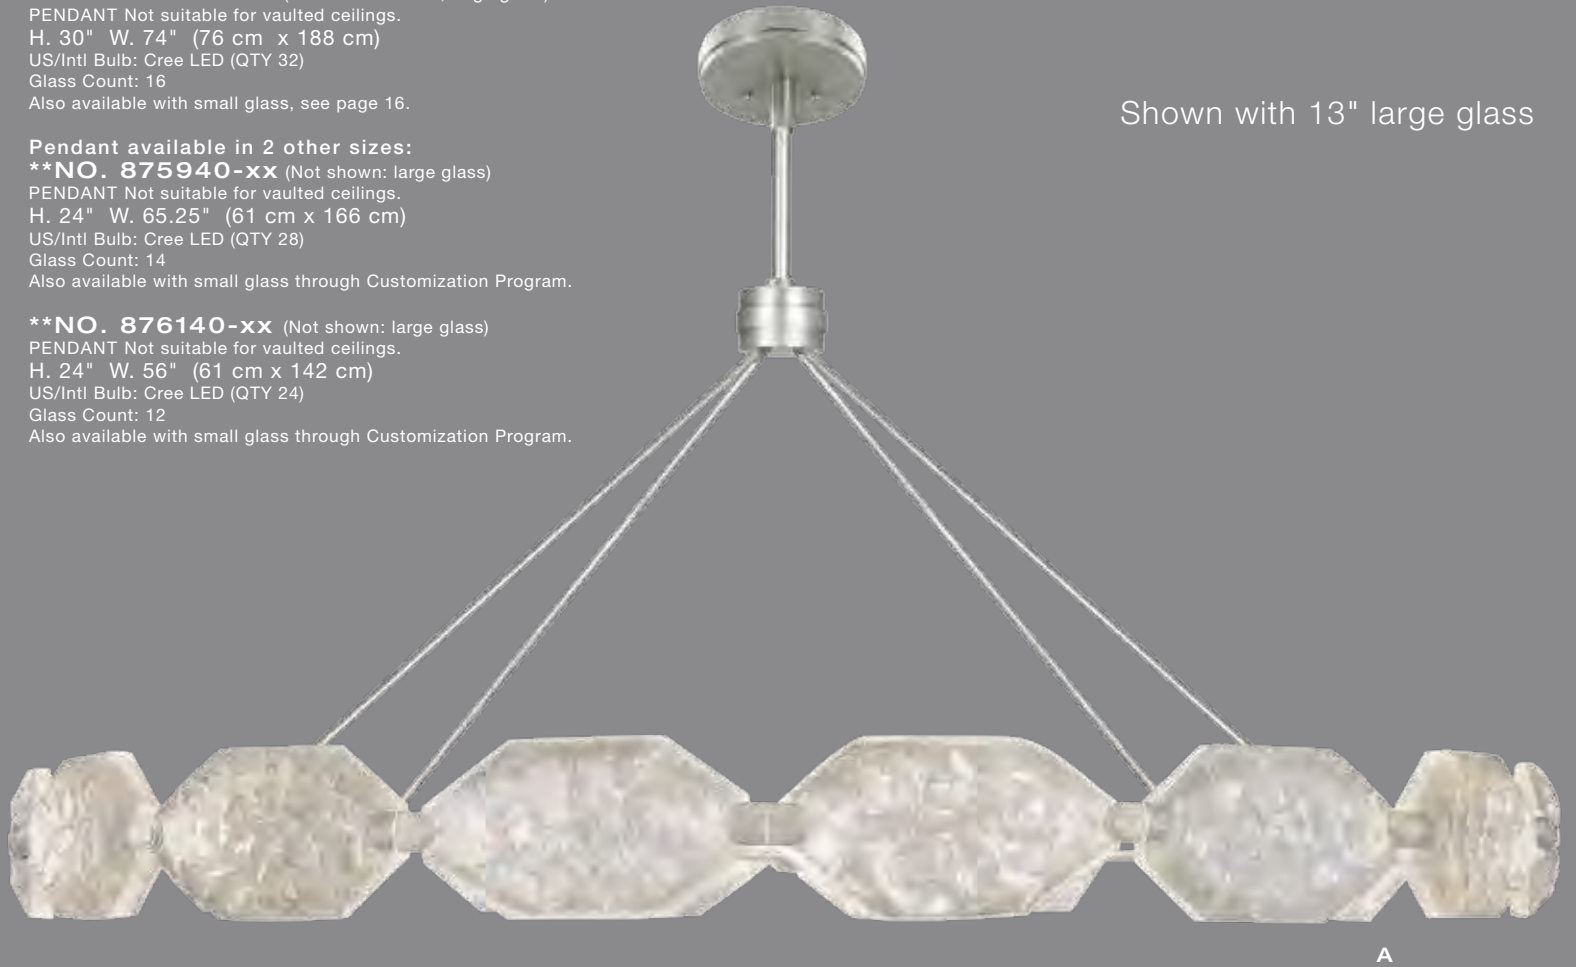

A. NO. 873140-11 (Shown: silver leaf, large glass)
PENDANT Not suitable for vaulted ceilings.
H. 30" W. 74" (76 cm x 188 cm)
US/Intl Bulb: Cree LED (QTY 32)
Glass Count: 16
Also available with small glass, see page 16.

Shown with 13" large glass

Pendant available in 2 other sizes:
**NO. 875940-xx (Not shown: large glass)
PENDANT Not suitable for vaulted ceilings.
H. 24" W. 65.25" (61 cm x 166 cm)
US/Intl Bulb: Cree LED (QTY 28)
Glass Count: 14
Also available with small glass through Customization Program.

**NO. 876140-xx (Not shown: large glass)
PENDANT Not suitable for vaulted ceilings.
H. 24" W. 56" (61 cm x 142 cm)
US/Intl Bulb: Cree LED (QTY 24)
Glass Count: 12
Also available with small glass through Customization Program.