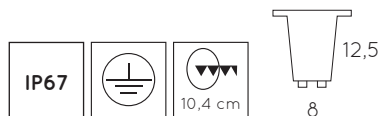

BILTIN

- 1xGU10/max. 35W/excl.
- H 12,5cm/W 10,8cm/L 10,8cm 11800/01/12
- Ø 10,8cm/H 12,5cm 11801/01/12
- ⌀ 10,4cm
- color satin Chrome
- aluminium