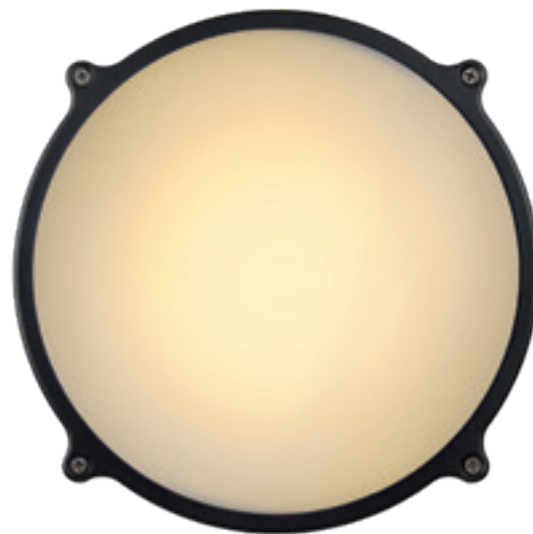

41800/04/30

41801/04/30

41802/09/30

HUBLLOT LED

14810/07/36

14810/14/36

14810/26/36

- 6W/INTEGRATED AC LED/3000K/450lm/incl. 14810/07/36
- 12W/INTEGRATED AC LED/3000K/800lm/incl. 14810/14/36
- 20W/INTEGRATED AC LED/3000K/1400lm/incl. 14810/26/36
- Ø 15,5cm/H 6cm 14810/07/36
- Ø 19cm/H 7,5cm 14810/14/36
- Ø 24,5cm/H 8cm 14810/26/36
- color dark grey
- aluminium