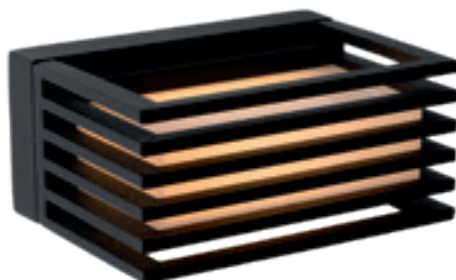

MALTA LED

- 1x5,4W/INTEGRATED SMD LED/3000K/231lm/incl.
- H 6,5cm/W 14cm/D 10,5cm
- color black
- aluminium & pc

15800/05/30