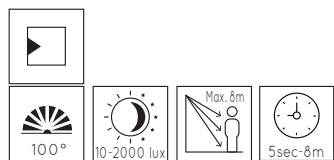

LIMBA

27877/06/30
WITH BUILT-IN MOTION SENSOR