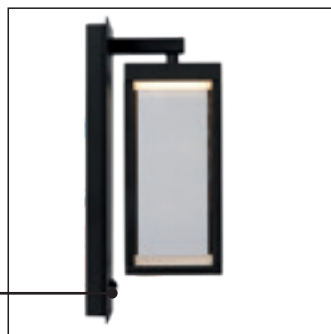

GLIMMER

- 1xE27/max. 60W/excl.
- Shade Ø 9cm/H 16cm
- H 45,5cm/W 20cm/D 20cm
- color black
- Stainless steel & clear glass
- cable lenght = 3,7m

14882/01/30
Glass (92/14882/60)

CLAIRETTE

- 1x5W/INTEGRATED LED/3000K/460 lm/incl. 28862/06/30
- 1x15W/INTEGRATED LED/3000K/650 lm/incl. 28861/10/30
- H 26,7cm/W 18cm/H 18cm 28862/06/30
- H 38cm/W 16,7cm/L 12cm 28861/10/30
- color dark grey, clear diffuser
- aluminium & glass diffuser