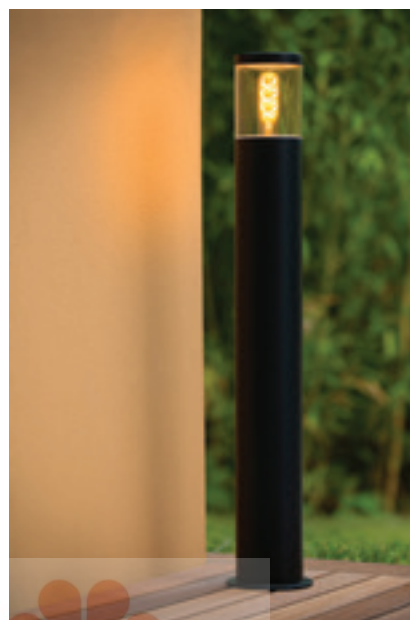

14899/01/30
BULB SUGGESTION
49035/05/62

14899/50/12
BULB SUGGESTION
49035/05/62

14899/50/30
BULB SUGGESTION
49035/05/62

14899/80/12
BULB SUGGESTION
49035/05/62

14899/80/30
BULB SUGGESTION
49035/05/62

- 1xE27/40W max./excl.
- H 23cm/W 14cm/D 10,2cm 14899/01/12, 30
- H 49,5cm/D 10,2cm 14899/50/12, 30
- H 79,5cm/D 10,2cm 14899/80/12, 30
- color satin chrome & matt black
- stainless steel & clear pc