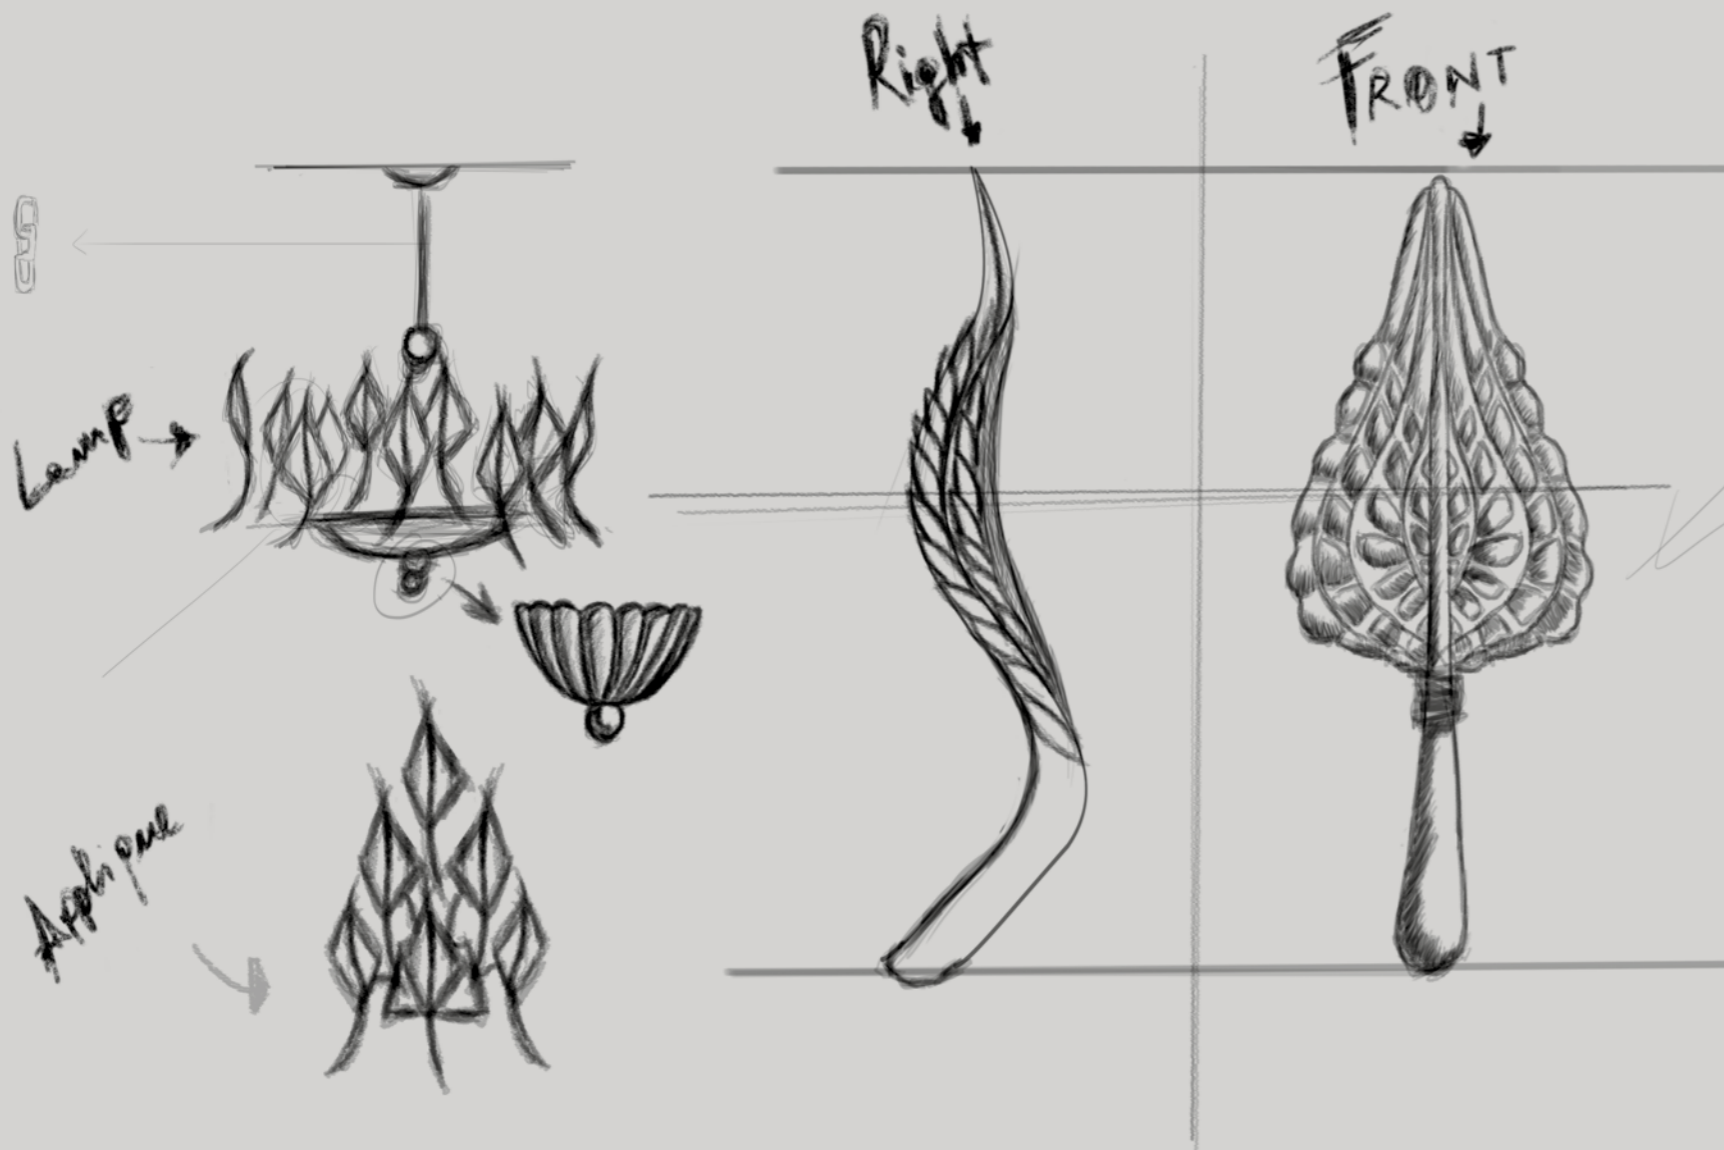

WITH PASSION A DREAM
BECOMES AN IDEA.
HIGH CRAFTSMANSHIP CHANGES
IT INTO REALITY