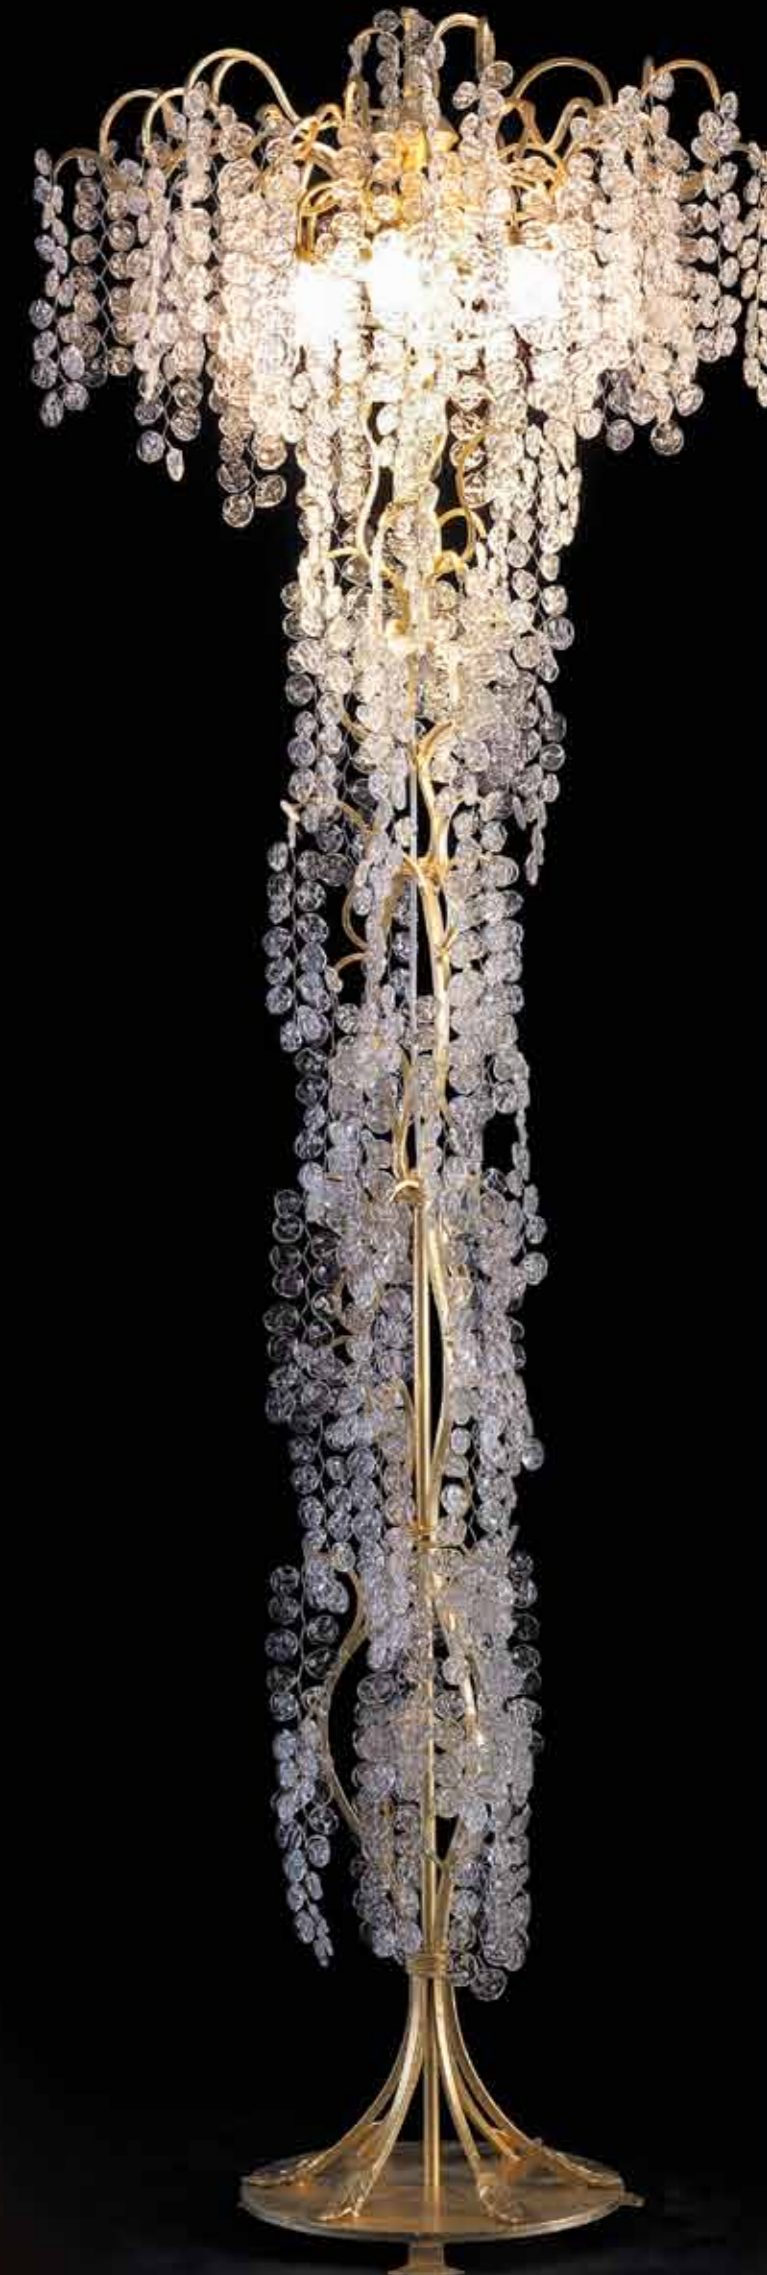

Art. 16011/P-T
Diam. cm. 65 - h. cm. 200
6xG9 33W ES max
2xGU10 Led 8W (incl.)