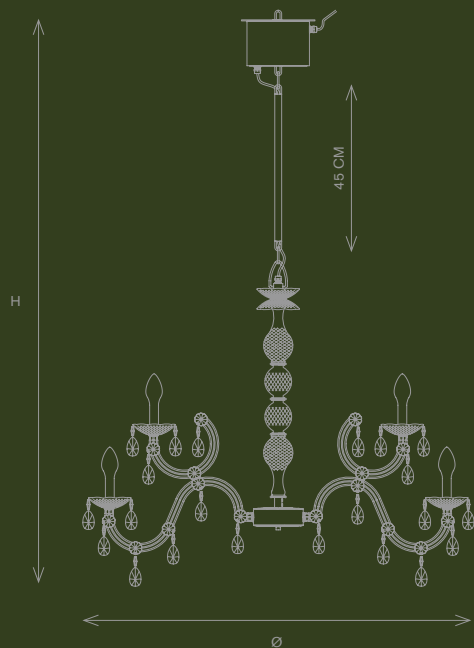

CE  IP65

DRYLIGHT

S18

IP65 OUTDOOR

Design by:
STUDIO STILE MASIERO

WT EXTREME 14,1 kg
WT PREMIUM 18,2 kg

Ø 106 cm
H 150 cm

con rod H 45 cm
Opzionale: rod H 35 cm; rod H 25 cm

DRYLIGHT EXTREME: pendagli in metacrilato
DRYLIGHT PREMIUM: pendagli in cristallo

Ø 41.73"
H 59.05"

with rod H 17.71"
Opzional: rod H 13.78"; rod H 9.84"

DRYLIGHT EXTREME: methacrylate pendants
DRYLIGHT PREMIUM: crystal pendants