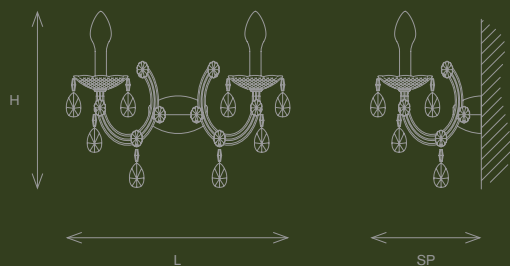

CE  IP65

DRYLIGHT

A2

IP65 OUTDOOR

Design by:
STUDIO STILE MASIERO

WHITE VERSION

RGBW VERSION

L 40 cm
H 35 cm
SP 30 cm