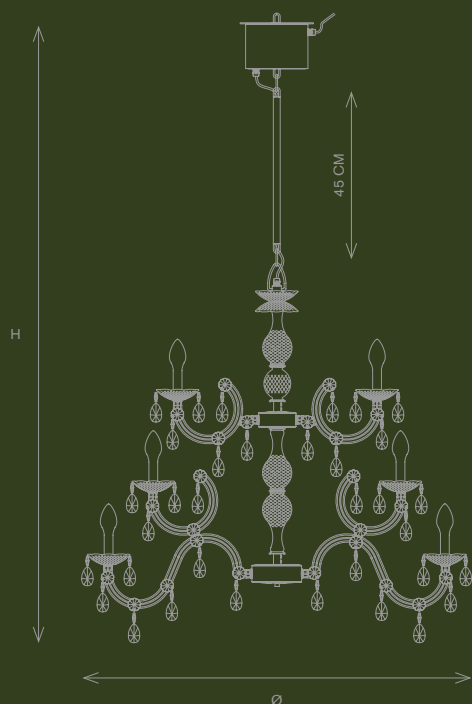

18 x LED / LED driver included

DRYLIGHT LED W: 3000K, 54 W tot, 2880 lm
DRYLIGHT LED RGBW: 72W tot, 2880 lm tot

CE  IP65

DRYLIGHT S24 IP65 OUTDOOR

Design by:
STUDIO STILE MASIERO

WT EXTREME 20,5 kg
WT PREMIUM 26,7 kg

Ø 106 cm
H 190 cm

con rod H 45 cm
Opzionale: rod H 35 cm; rod H 25 cm

DRYLIGHT EXTREME: pendagli in metacrilato
DRYLIGHT PREMIUM: pendagli in cristallo

Ø 41.73"
H 74.80"

with rod H 17.71"
Opzional: rod H 13.78"; rod H 9.84"