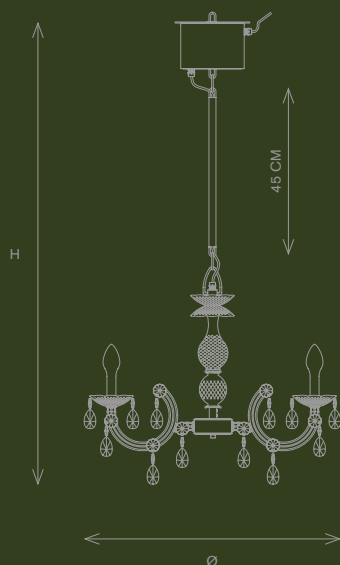

DRYLIGHT

S6

IP65 OUTDOOR

Design by:
STUDIO STILE MASIERO

WT EXTREME 5,3 kg
WT PREMIUM 6,7 kg

Ø 68 cm
H 125 cm

con rod H 45 cm
Opzionale: rod H 35 cm; rod H 25 cm

DRYLIGHT EXTREME: pendagli in metacrilato
DRYLIGHT PREMIUM: pendagli in cristallo

Ø 26.77"
H 49.21"

with rod H 17.71"
Opzional: rod H 13.78"; rod H 9.84"

DRYLIGHT EXTREME: methacrylate pendants
DRYLIGHT PREMIUM: crystal pendants

6 x LED / LED driver included

DRYLIGHT LED W: 3000K, 18 W tot, 960 lm
DRYLIGHT LED RGBW: 24W tot, 960 lm tot

CE IP65