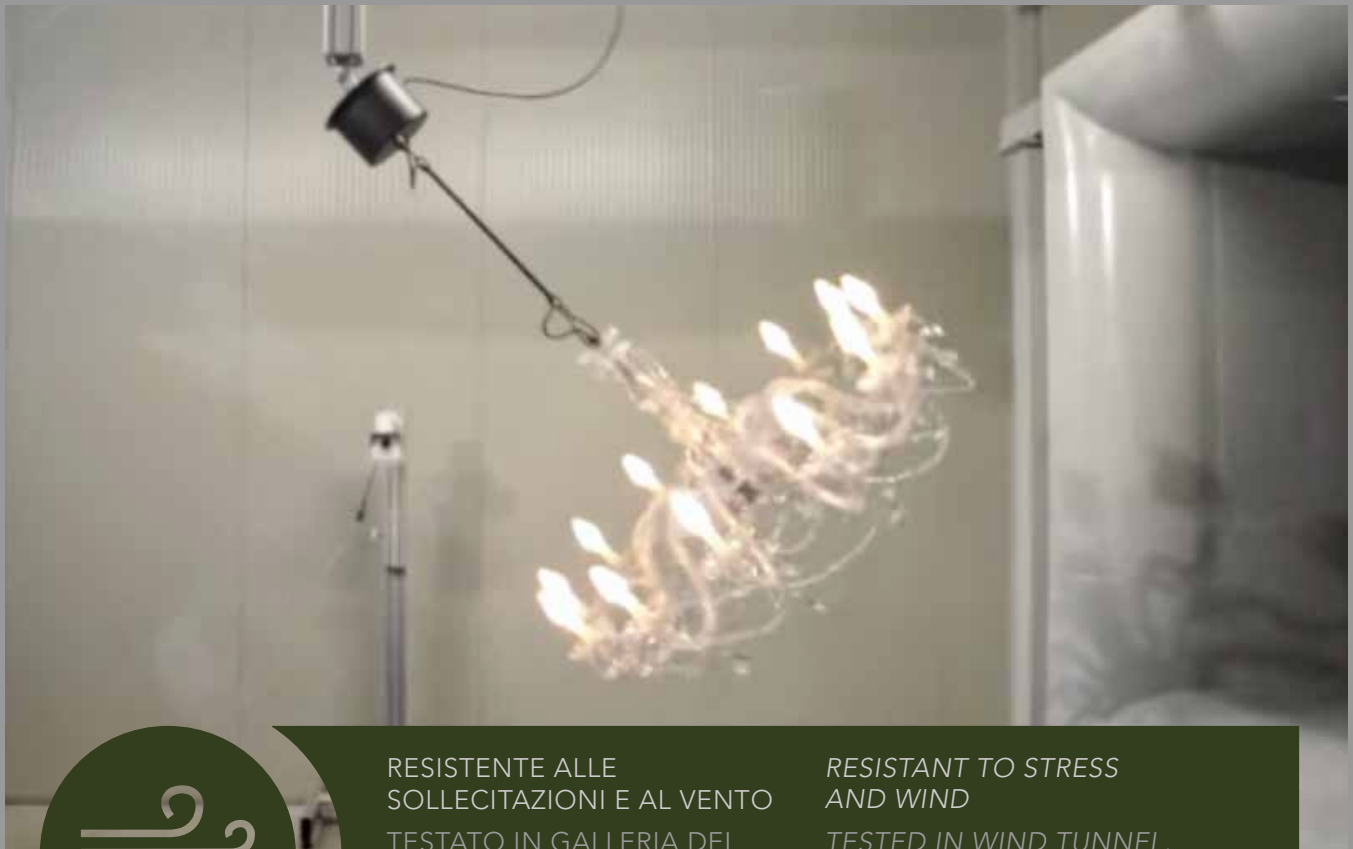

HUMIDITY, DUST AND CORROSION RESISTANT

SUITABLE FOR INSTALLATION IN BATHS, SPAS AND SWIMMING POOLS. TESTED IN SALINE FOG, IDEAL FOR COASTAL AREAS AND MARINE USE

RESISTENTE ALLE SOLLECITAZIONI E AL VENTO