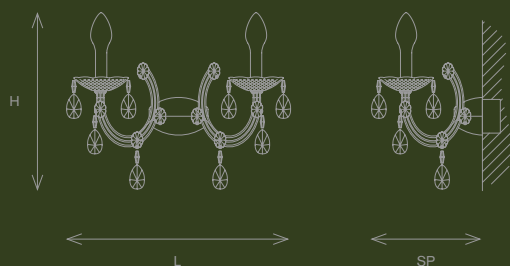

CE  IP65

DRYLIGHT

A2

IP65 OUTDOOR

Design by:
STUDIO STILE MASIERO

WHITE VERSION

RGBW VERSION

L 40 cm
H 35 cm
SP 30 cm