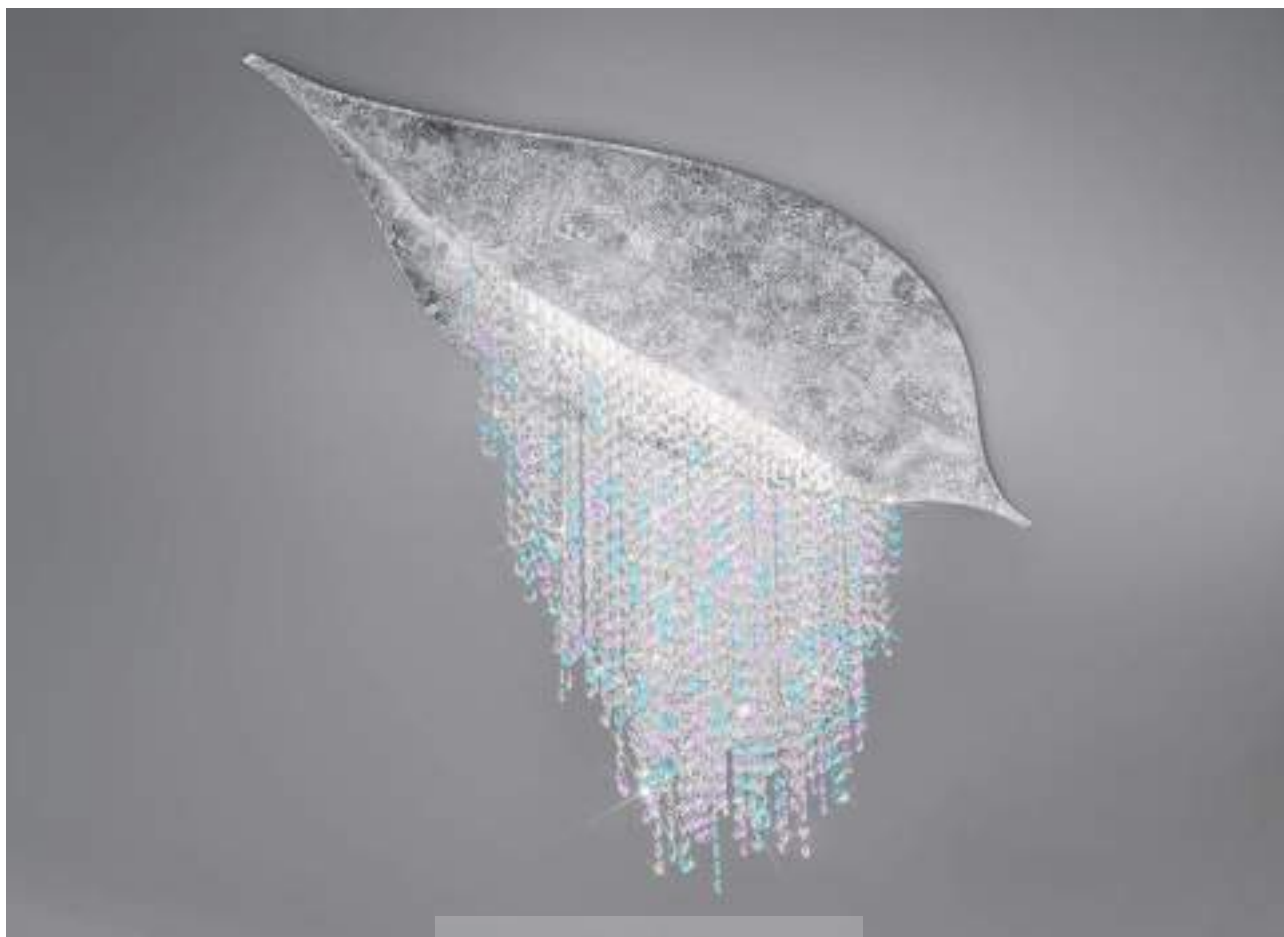

With longer crystal chains: individual project on request

■ FONTE DI LUCE Frame: 24 carat gold plated

	 LED	 LED	 LED	 LED	 LED
	<ul style="list-style-type: none"> ☐ 120 cm ☐ 52 cm ☑ 3 lp., 13 W, dimmable, 4350 lm, 3000 K 	<ul style="list-style-type: none"> ☑ 80 cm ☐ 52 cm ☑ 1 lp., 48 W, dimmable, 4270 lm, 3000 K 	<ul style="list-style-type: none"> ☑ 55 cm ☐ 43 cm ☑ 1 lp., 14 W, dimmable, 1350 lm, 3000 K 	<ul style="list-style-type: none"> ☑ 25 cm ☐ 34 cm ☑ 1 lp., 13 W, dimmable, 1000 lm, 3000 K 	<ul style="list-style-type: none"> ☐ 30 / 70 cm ☐ 11 cm ☑ 1 lp., 13 W, dimmable, 1000 lm, 3000 K
 OPTIC® KOLARZ® clear	5313.10350.940	5313.10154.940	5313.10153.940	5313.10152.940	5313.60150.940
 OPTIC® KOLARZ® clear / violet	5313.10350.949	5313.10154.949	5313.10153.949	5313.10152.949	5313.60150.949