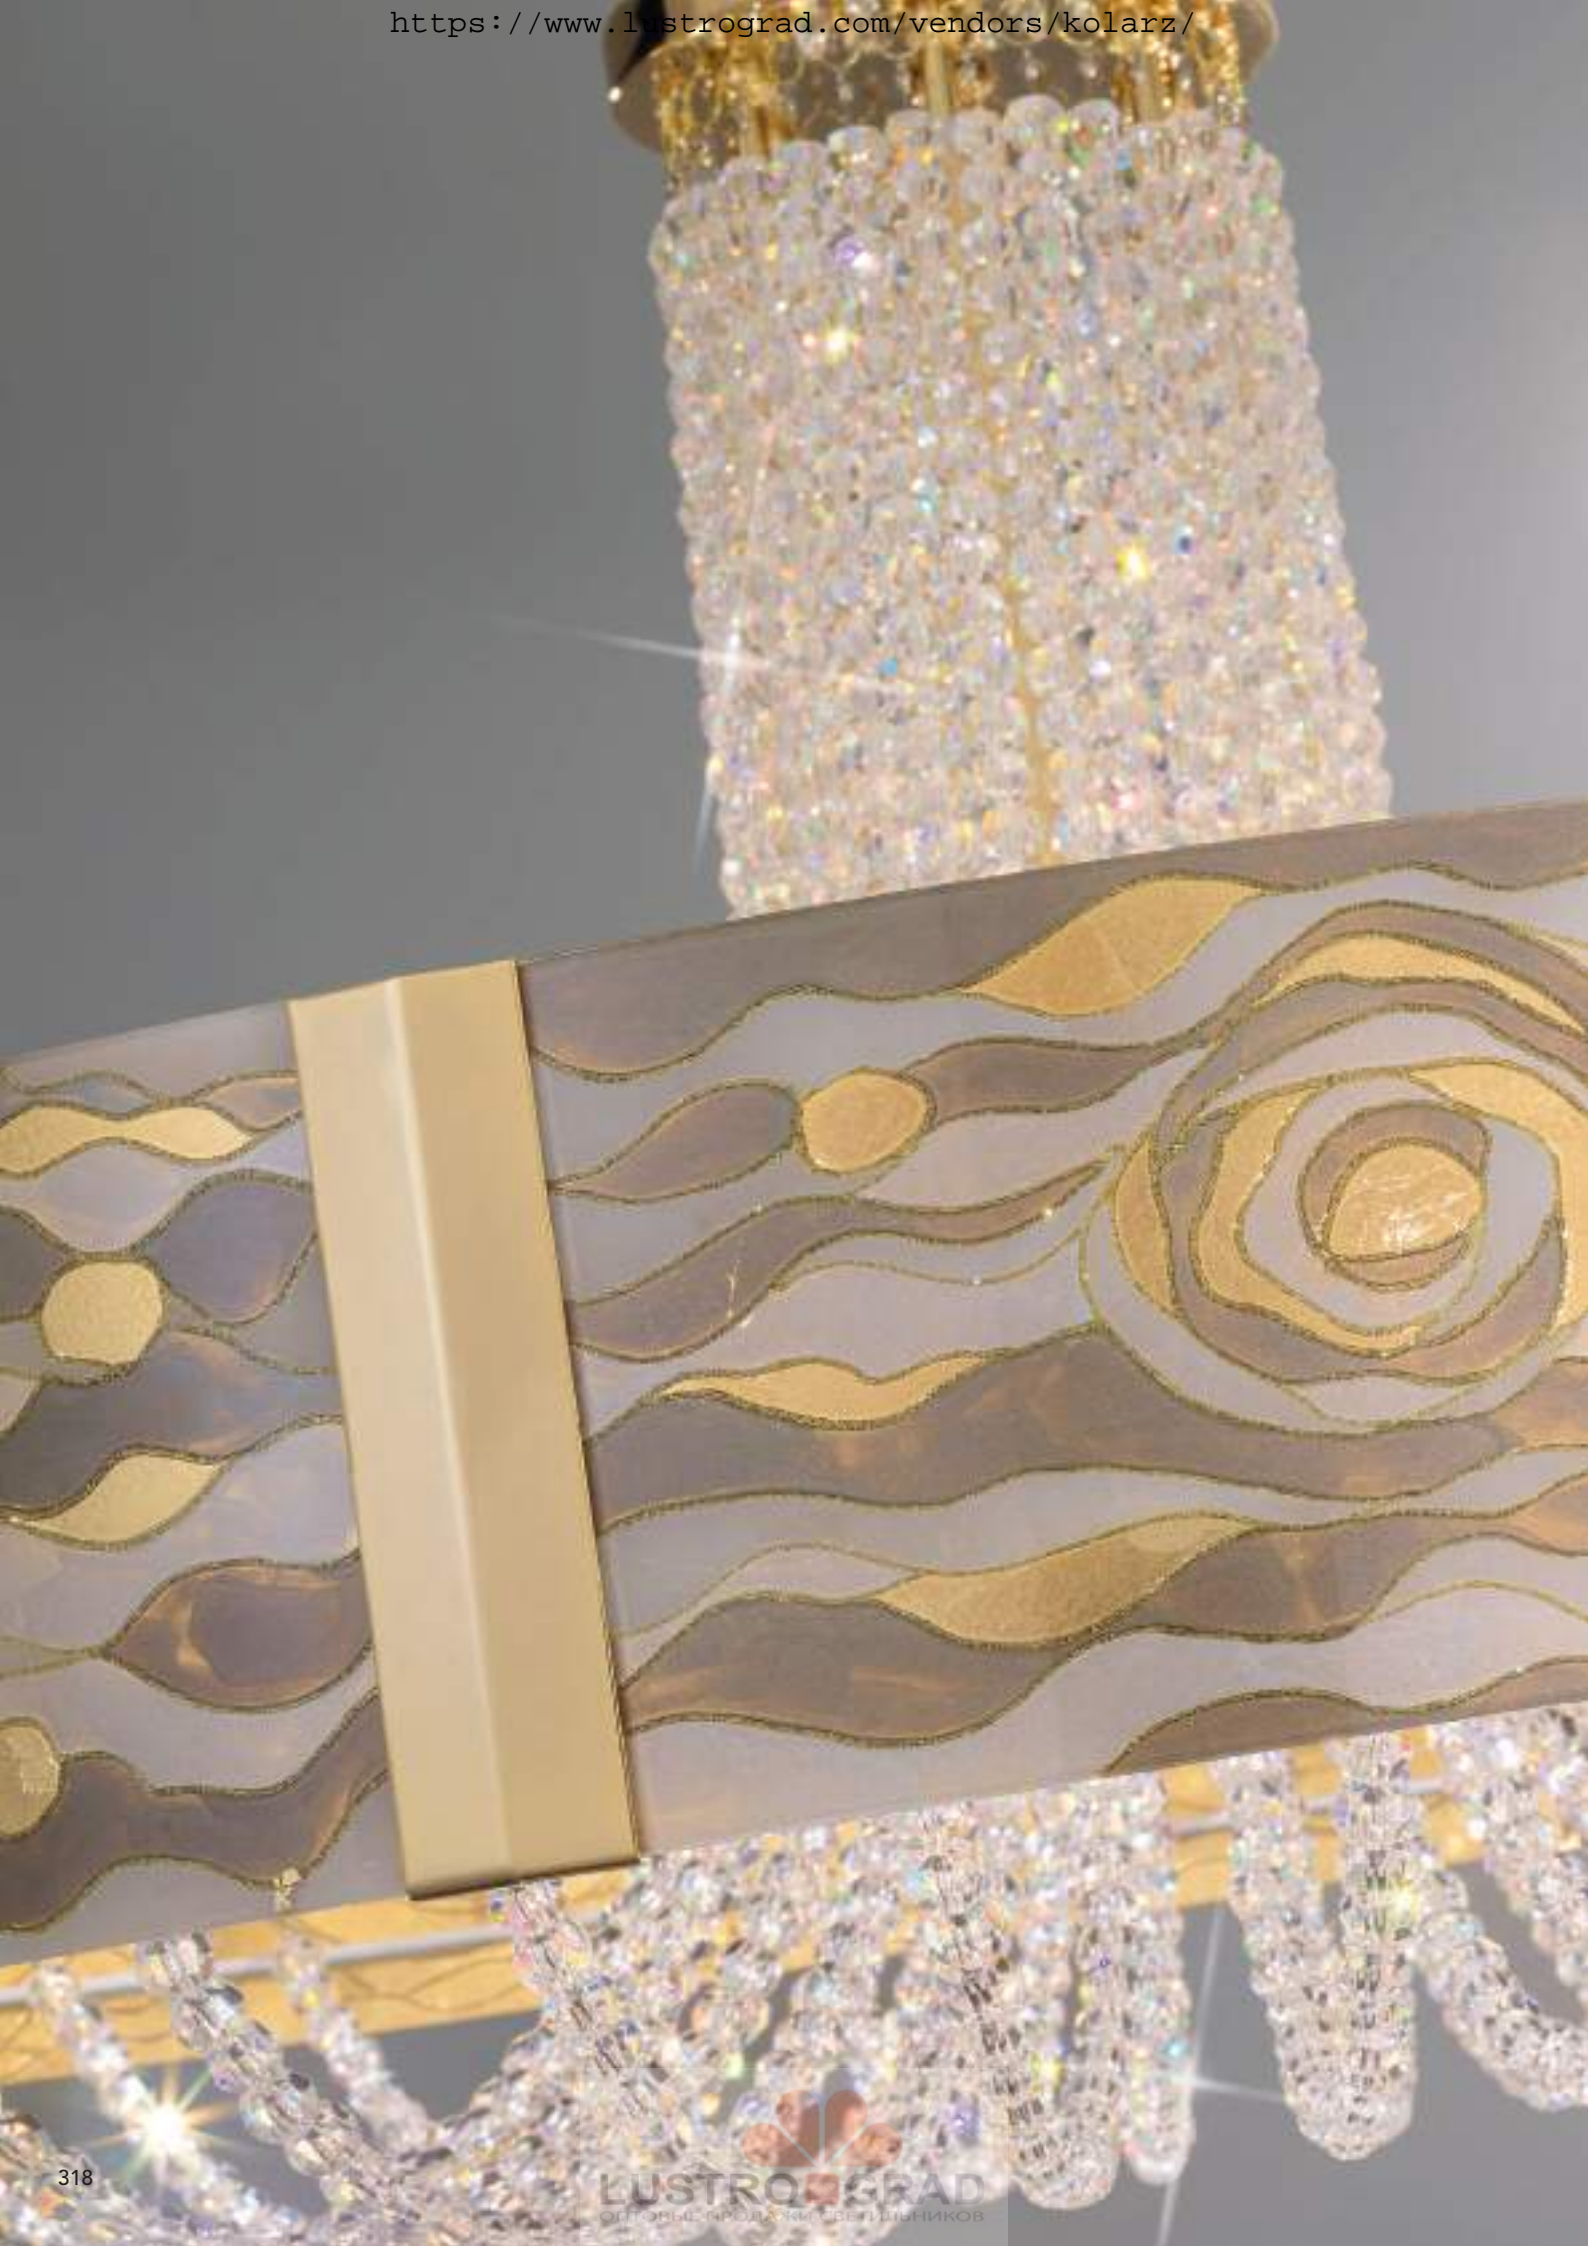

* Standard: without crystals, crystal sets on demand, see GIOIOSA series

CONFIGURATOR

Design by Team KOLARZ

Gioiosa

Freudestrahlende Schönheit: KOLARZ Gioiosa bezaubert mit unendlicher Faszination. Handgemalte Dekore, feinste Kristalle und 24 Karat Gold in perfekter Harmonie. Magische Meisterwerke, wertvoll wie Juwelen: pure Augenweide.

Joyful beauty: KOLARZ Gioiosa creates never-ending fascination. Handpainted decors, finest crystals and 24 carat gold in perfect harmony. Magical masterpieces, as precious as jewellery. A veritable feast for the eyes.