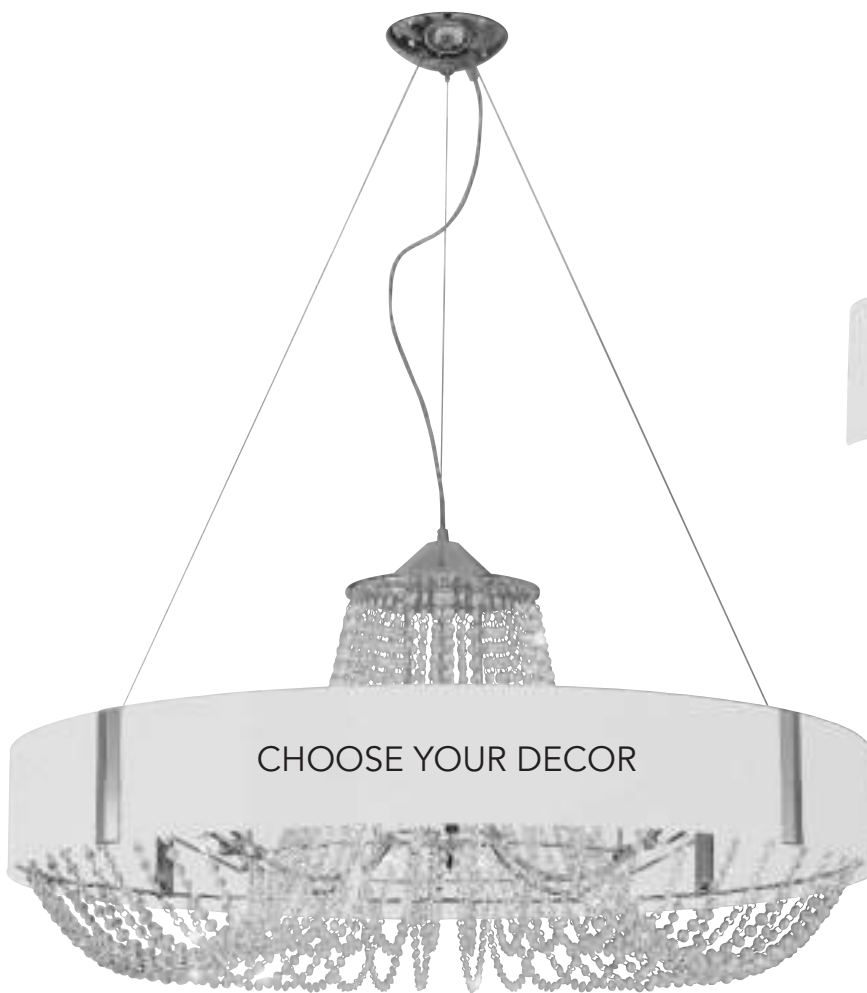

* Standard: without crystals, crystal sets on demand, see GIOIOSA series

CONFIGURATOR

Design by Team KOLARZ

Gioiosa

Freudestrahlende Schönheit: KOLARZ Gioiosa bezaubert mit unendlicher Faszination. Handgemalte Dekore, feinste Kristalle und 24 Karat Gold in perfekter Harmonie. Magische Meisterwerke, wertvoll wie Juwelen: pure Augenweide.

Joyful beauty: KOLARZ Gioiosa creates never-ending fascination. Handpainted decors, finest crystals and 24 carat gold in perfect harmony. Magical masterpieces, as precious as jewellery. A veritable feast for the eyes.