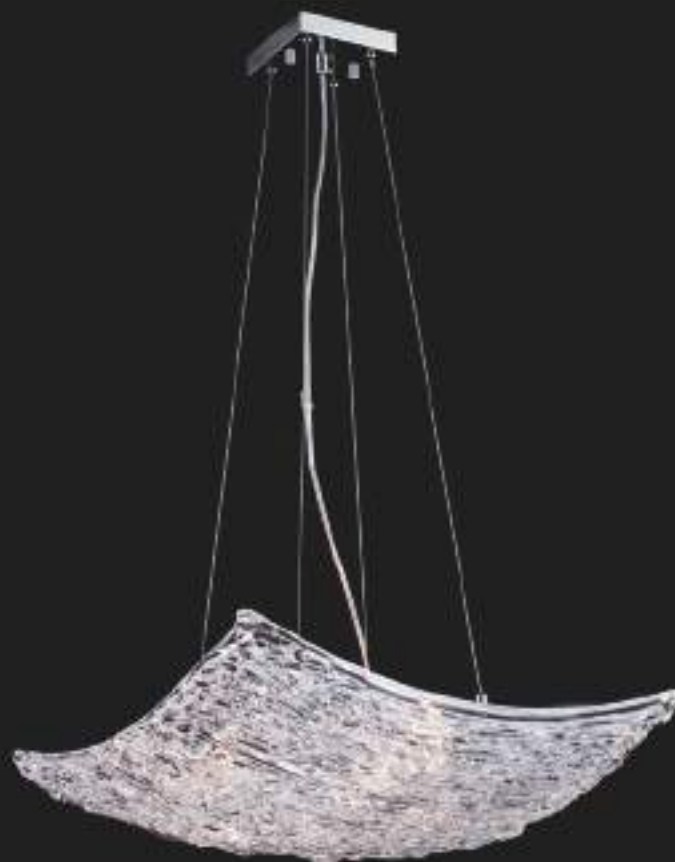

RUMBA W1055.2
CHROME

RUMBA

SERIES

R ESEMBLES A HUGE ICEBERGS

FLOATING IN THE OCEAN,
THANKS TO MOLDED GLASS
MOLDED BY HAND.

RUMBA 1071.4
CHROME

RUMBA 1071.4 CHROME	↓	↔	↗	↑↓ min	↑↓ max	💡
	110	500	500	150	600	G4 x 15W x 4 pcs