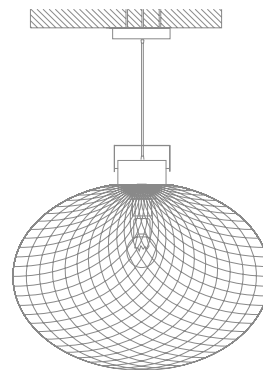

INDUSTRIAL 1829.1

INDUSTRIAL 1829.1	↓	∅	↕ min	↕ max	💡
	500	400	590	1480	E27 x 60W x 1 pcs