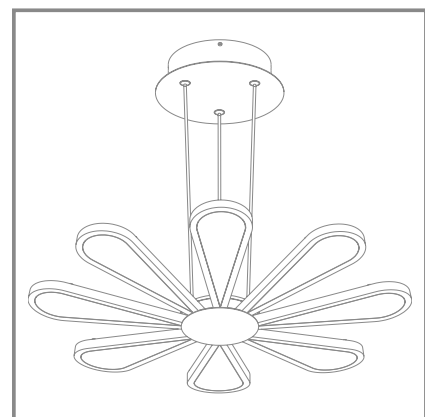

Miracoli

L U C I A T U C C I

I M A G I N E

MIRACOLI 200.8 LED

MIRACOLI 200.8 LED	↓	∅	↑↓ min	↑↓ max	💡
	90	600	200	880	LED x 72W

MIRACOLI 201.8 LED

MIRACOLI 201.8 LED	↓	∅	↕ max	💡
	60	550	110	LED x 72W

Miracoli