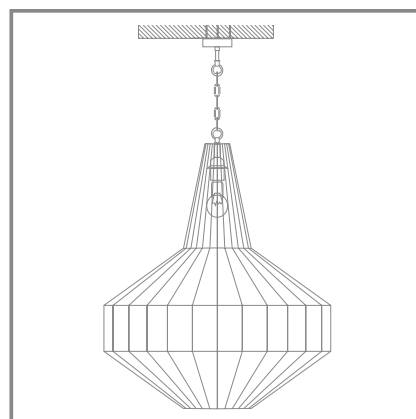

ASHANTI 1260.1	↓	∅	↑↓ min	↑↓ max	💡
	325	245	375	1370	E14 x 40W x 1 pcs

Industrial

BY LT CONCEPT

100% HARSH HANDMADE

VINTAGE BULBS ARE INCLUDED

LUSTROGRAD
ОПТОВЫЕ ПРОДАЖИ СВЕТИЛЬНИКОВ

INDUSTRIAL 1821.1

INDUSTRIAL 1822.1