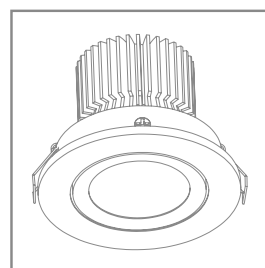

S U O M Y

S U O M Y 3 2 3 . 1 -
5 W - W T

SUOMY 323.1-5W-WT	H - 55 MM DIMENSIONS - Ø 68 MM MOUNTING HOLE - Ø 55 MM COLOR - MATT WHITE MATERIAL - ALUMINUM ANGLE - 24° TEMPERATURE - 3000 K (WARM WHITE) IP 20 POWER - 5 W LED CHIPSET - EDISON LT-A3005