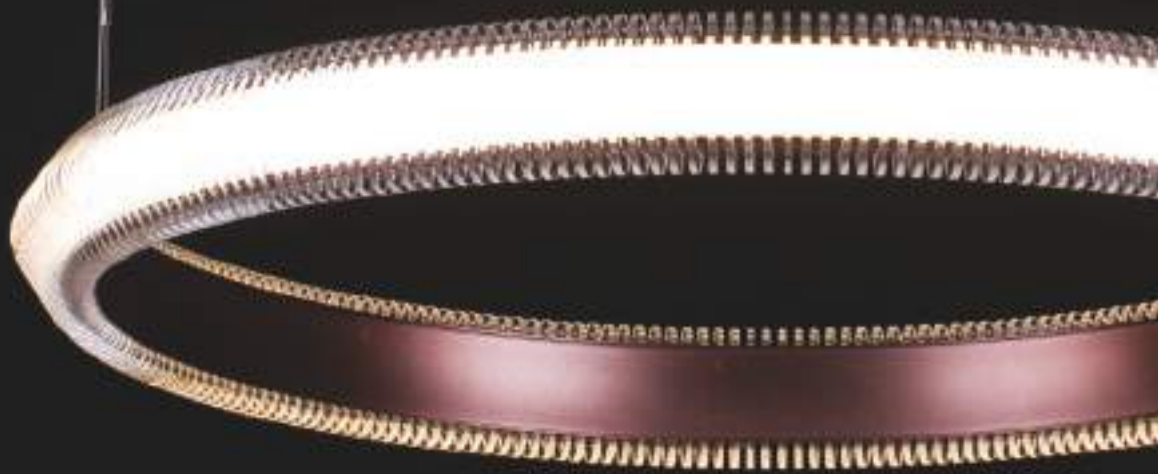

MODENA 1922.1 LED

MODENA
1922.1 LED

100

750

1200

LED x 92W