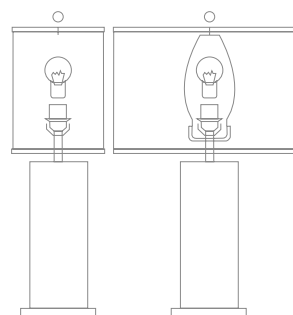

HARRODS T934.1

HARRODS T934.1	↓	∅	💡
	660	380	E27 x 60W x 1 pcs

HARRODS T935.1

HARRODS T935.1	↓	∅	💡
	680	420	E27 x 60W x 1 pcs

HARRODS T936.1

HARRODS T936.1	↓	∅	💡
	810	445	E27 x 60W x 1 pcs

HARRODS T937.1

HARRODS T937.1	↓	∅	💡
	610	390	E27 x 60W x 1 pcs