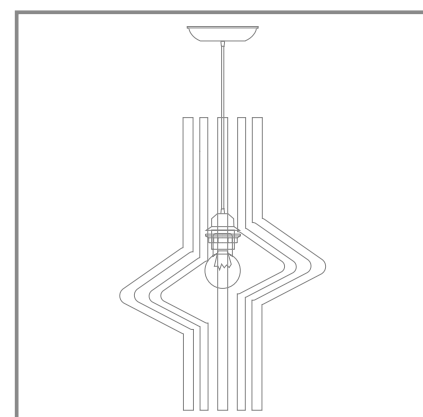

VINTAGE 450.1	↓	∅	↕ min	↕ max	💡
	580	325	650	1500	E27 x 60W x 1 pcs

LONG VINTAGE WIRE,
TEXTILE LAMPSHADE,
METAL-CERAMIC LAMPHOLDER -
THESE ARE THE MAIN FEATURES OF THE LOTTE SERIES .

LED BULBS ARE INCLUDED