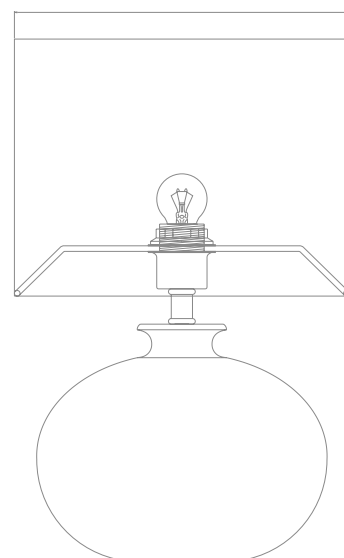

ART

HARRODS T931.1

HARRODS T931.1	↓	∅	💡
	480	300	E27 x 60W x 1 pcs