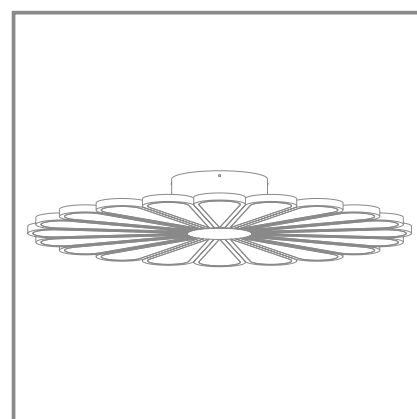

MIRACOLI 202.10 LED

MIRACOLI 202.10 LED	↓	∅	↕ max	💡
	100	850	150	LED x 96W

MIRACOLI W200.3 LED

MIRACOLI W200.3 LED	↓	↗	⏏	💡
	440	380	60	LED x 27W

MIRACOLI 203.20 LED

MIRACOLI 203.20 LED	↓	∅	↑↓ max	💡
	115	800	115	LED x 240W