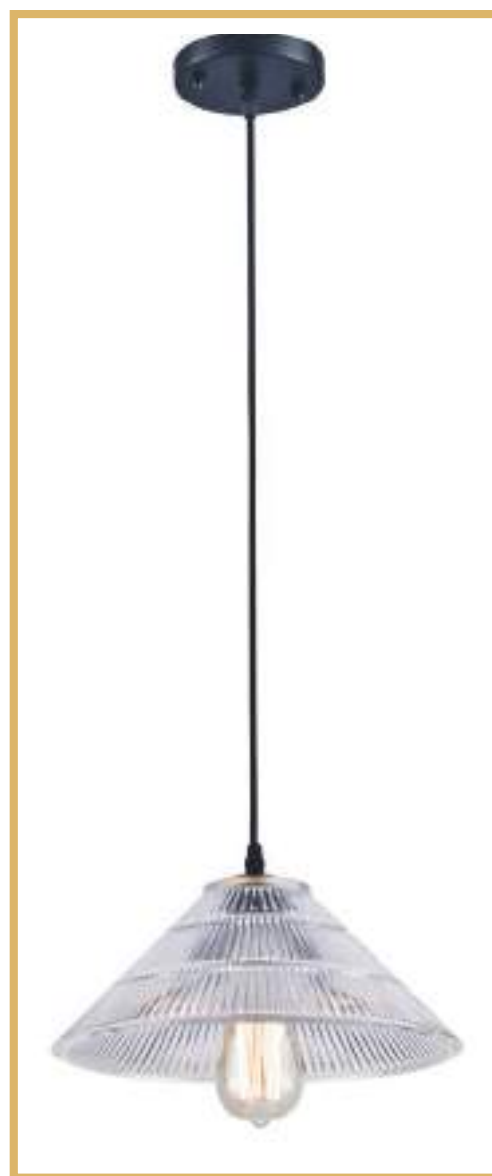

ASHANTI 1254.1