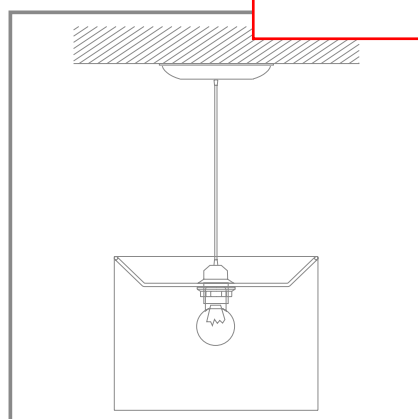

LOTTE 211.1

LOTTE 211.1	↓	∅	↑↓ min	↑↓ max	💡
	300	400	350	1650	E27 x 60W x 1 pcs