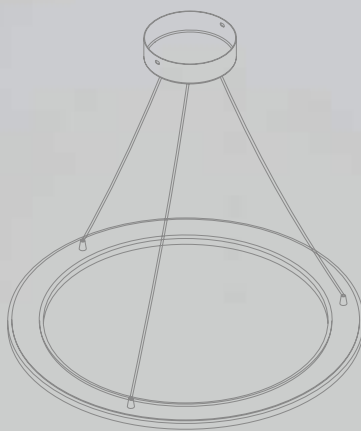

MODENA 172.3 LED

MODENA 172.3 LED	↓	↔	↗	↕ min	↕ max	💡
	95	1090	130	510	805	LED x 34W

MODENA 172.5 LED	↓	∅	↕ min	↕ max	💡
	85	840	495	820	LED x 56W

MODENA 172.5 LED

MODENA 173.1 LED

MODENA 173.1 LED	↓	∅	↕ min	↕ max	💡
	25	500	220	1190	LED x 18W