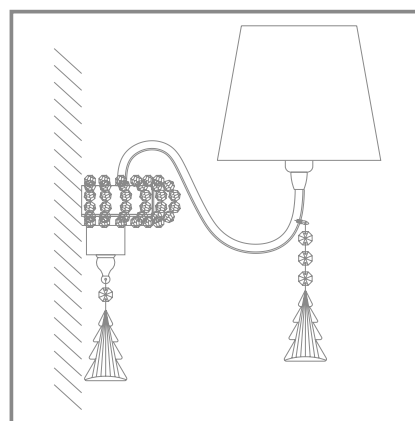

PELLE SERIES

PELLE BIANCA W119.2	↓	↗	↘	💡
	360	430	270	E14 x 60W x 2 pcs

PELLE BIANCA T119.1	↓	∅	💡
	710	430	E27 x 60W x 1 pcs