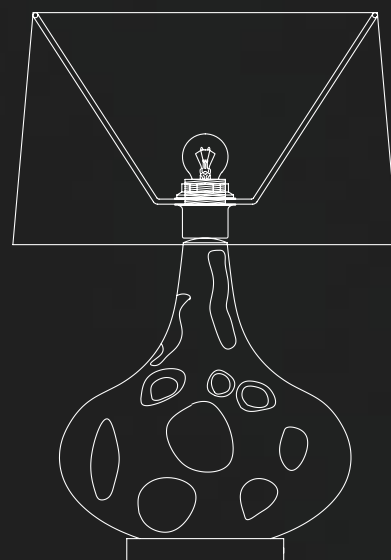

HARRODS
T930.1

545

380

E27 x 60W x
1 pcs