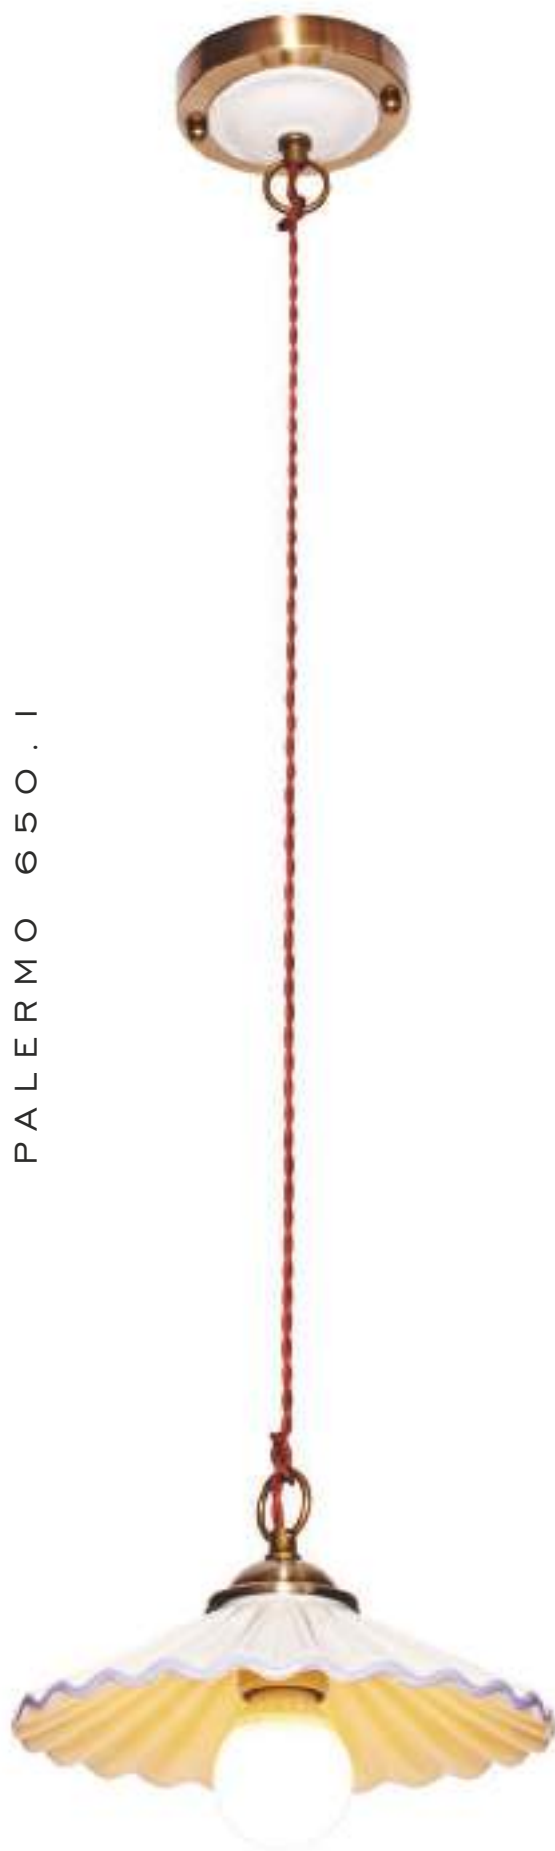

TWENTY

LOTTE 214.1

LOTTE 214.1	↓	∅	↑↓ min	↑↓ max	💡
	260	400	310	1610	E27 x 60W x 1 pcs

HANDMADE CERAMICS AND VINTAGE WIRE

ITALIAN STYLE

Led bulbs are included

PALERMO 650.1

PALERMO 650.1	↓	∅	↕ min	↕ max	💡
	120	230	250	740	E27 x 60W x 1 pcs