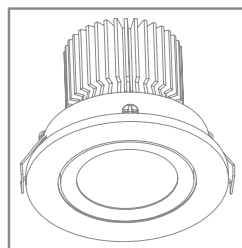

TWENTY

RIO 757.1 -
12W-WT

RIO 777.1 -
7W-WT

RIO 757.1- 12W-WT	H - 95,4 MM DIMENSIONS - Ø 107,5 MM MOUNTING HOLE - Ø 95 MM COLOR - MATT WHITE MATERIAL - ALUMINUM ANGLE - 35° TEMPERATURE - 3000 K (WARM WHITE) IP 20 POWER - 12 W LED CHIPSET - CREE 1507

RIO 777.1- 7W-WT	H - 70 MM DIMENSIONS - Ø 80 MM MOUNTING HOLE - Ø 70 MM COLOR - MATT WHITE MATERIAL - ALUMINUM ANGLE - 35° TEMPERATURE - 3000 K (WARM WHITE) IP 20 POWER - 7 W LED CHIPSET - CREE 1304