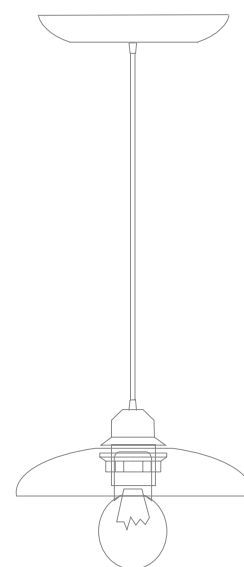

Lucia Tucci

PALERMO 652.1