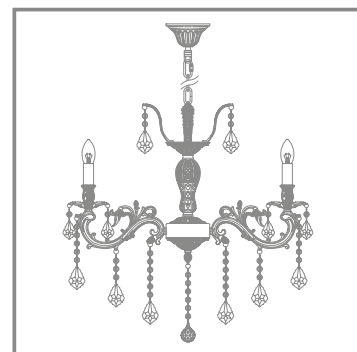

BARLETTA 122.6
CREAM WHITE

BARLETTA

BARLETTA 122.8
ANTIQUE

BARLETTA 122.8
COFFE GOLD

BARLETTA 122.8
CREAM WHITE

BARLETTA 122.8	↓	∅	↑↓ min	↑↓ max	💡
	640	660	740	1000	E14 x 60W x 8 pcs

BARLETTA W122.1
CREAM WHITE