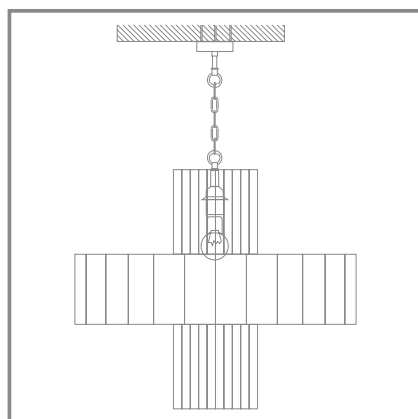

INDUSTRIAL 1823.1	↓	∅	↑↓ min	↑↓ max	💡
	350	340	440	1340	E27 x 60W x 1 pcs

INDUSTRIAL 1824.1	↓	∅	↑↓ min	↑↓ max	💡
	280	410	370	1260	E27 x 60W x 1 pcs