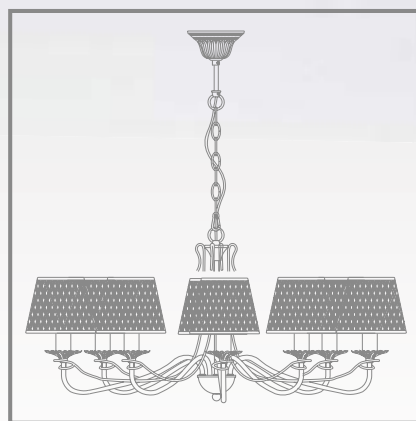

TWENTY

BRISTOL 890.8 IVORY	↓	∅	↕ min	↕ max	💡
	580	820	800	990	E14 x 40W x 8 pcs