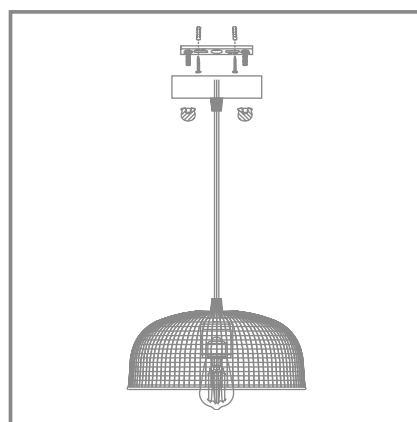

.... AIRY LIKE SOAPY BUBBLES!

300

* VINTAGE BULBS ARE INCLUDED

Ashanti

ASHANTI 1251.1

ASHANTI 1252.1

ASHANTI 1251.1	↓	∅	↑↓ min	↑↓ max	💡
	360	315	410	1420	E27 x 40W x 1 pcs

ASHANTI 1252.1	↓	∅	↑↓ min	↑↓ max	💡
	145	265	195	1220	E27 x 40W x 1 pcs