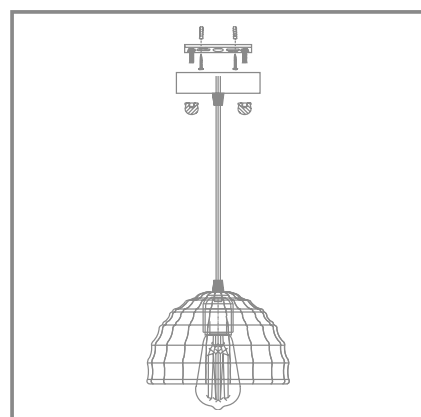

ASHANTI 1253.1	↓	∅	↑↓ min	↑↓ max	💡
	175	225	225	1220	E27 x 40W x 1 pcs

ASHANTI 1254.1	↓	∅	↑↓ min	↑↓ max	💡
	155	300	205	1220	E27 x 40W x 1 pcs