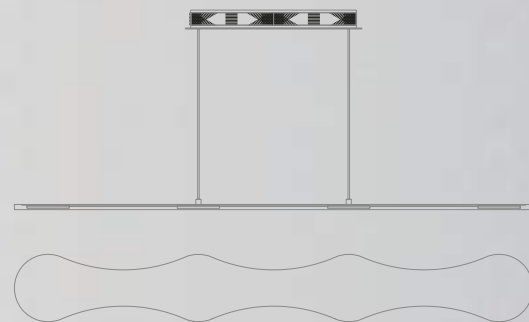

MODENA 165.5 LED

MODENA 165.5 LED	↓	↔	↗	↑↓ min	↑↓ max	💡
	40	935	80	100	1240	LED x 20W

MODENA 167.1 LED

MODENA 167.1 LED	↓	↔	↗	↑↓ min	↑↓ max	💡
	25	995	25	100	1240	LED x 24W

MODENA 169.4 LED

MODENA 169.4 LED	↓	↔	↗	↑↓ min	↑↓ max	💡
	25	1000	130	100	1240	LED x 24W