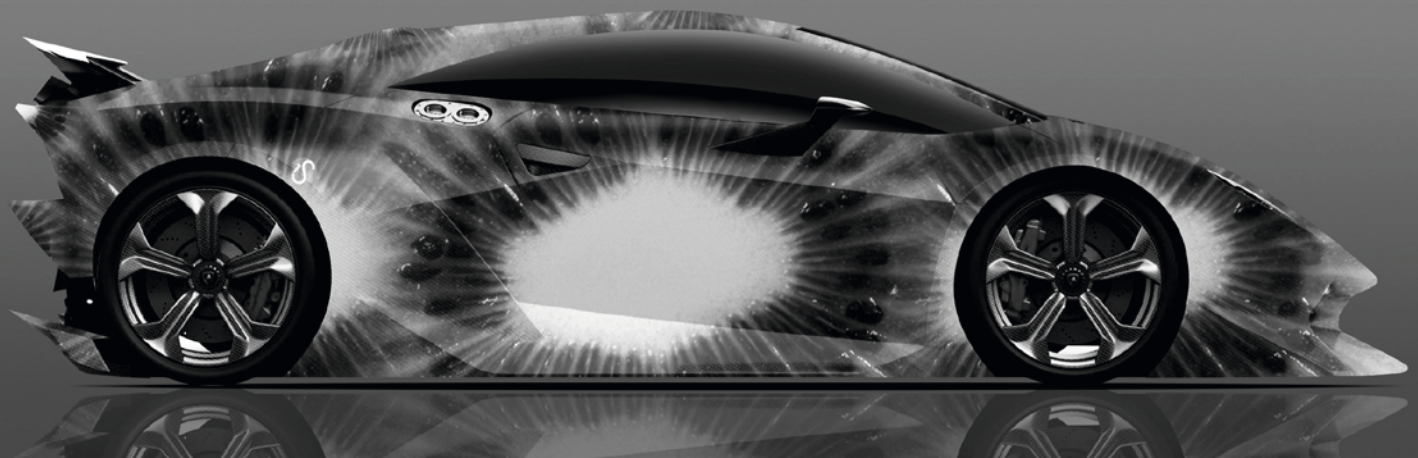

MODENA 171.2 LED	↓	↔	↗	↑↓ max	💡
	75	620	555	75	LED x 50W