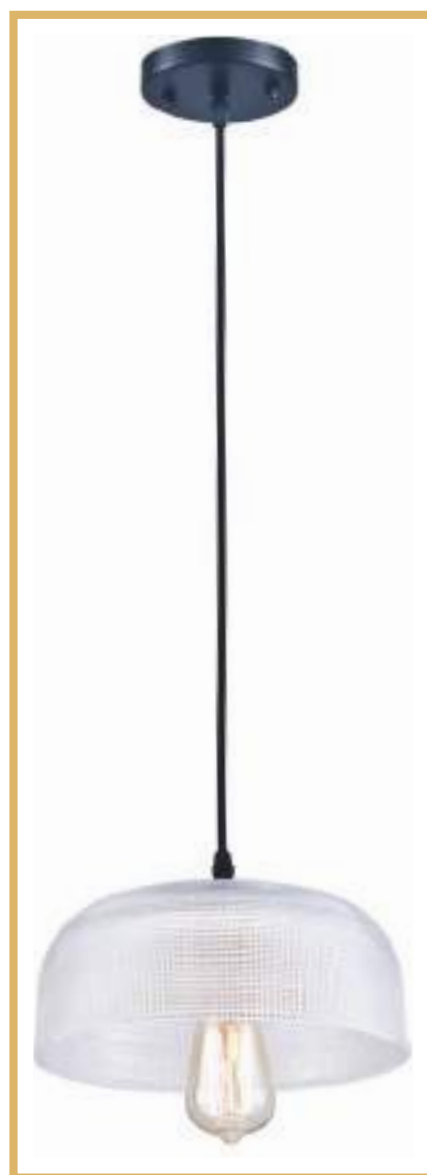

.... AIRY LIKE SOAPY BUBBLES!

300

* VINTAGE BULBS ARE INCLUDED

Ashanti

ASHANTI 1251.1

ASHANTI 1252.1

ASHANTI 1251.1	↓	∅	↑↓ min	↑↓ max	💡
	360	315	410	1420	E27 x 40W x 1 pcs

ASHANTI 1252.1	↓	∅	↑↓ min	↑↓ max	💡
	145	265	195	1220	E27 x 40W x 1 pcs