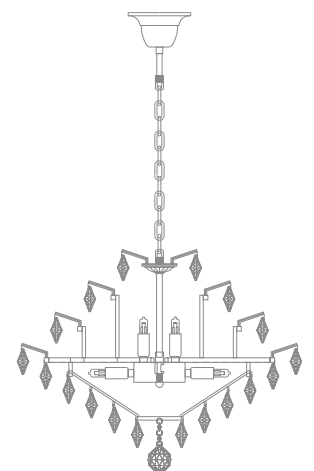

EVA W591.4 ORO LED	↓	↗	⇒	💡
	265	260	160	LED x 20W x 4 pcs