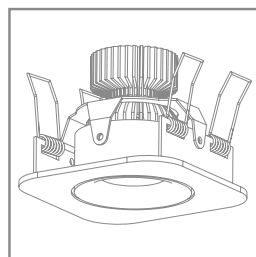

L U C I A T U C C I

LIMBA 464.1-
7W-WT

LIMBA 464.1-
7W-WT

H - 78 MM
DIMENSIONS - 93 MM x 92.5 MM
MOUNTING HOLE - 70 MM X 80 MM
COLOR -MATT WHITE
MATERIAL- ALUMINUM
ANGLE - 35°
TEMPERATURE - 3000 K (WARM WHITE)
IP 20
POWER - 7 W LED
CHIPSET - CREE 1304