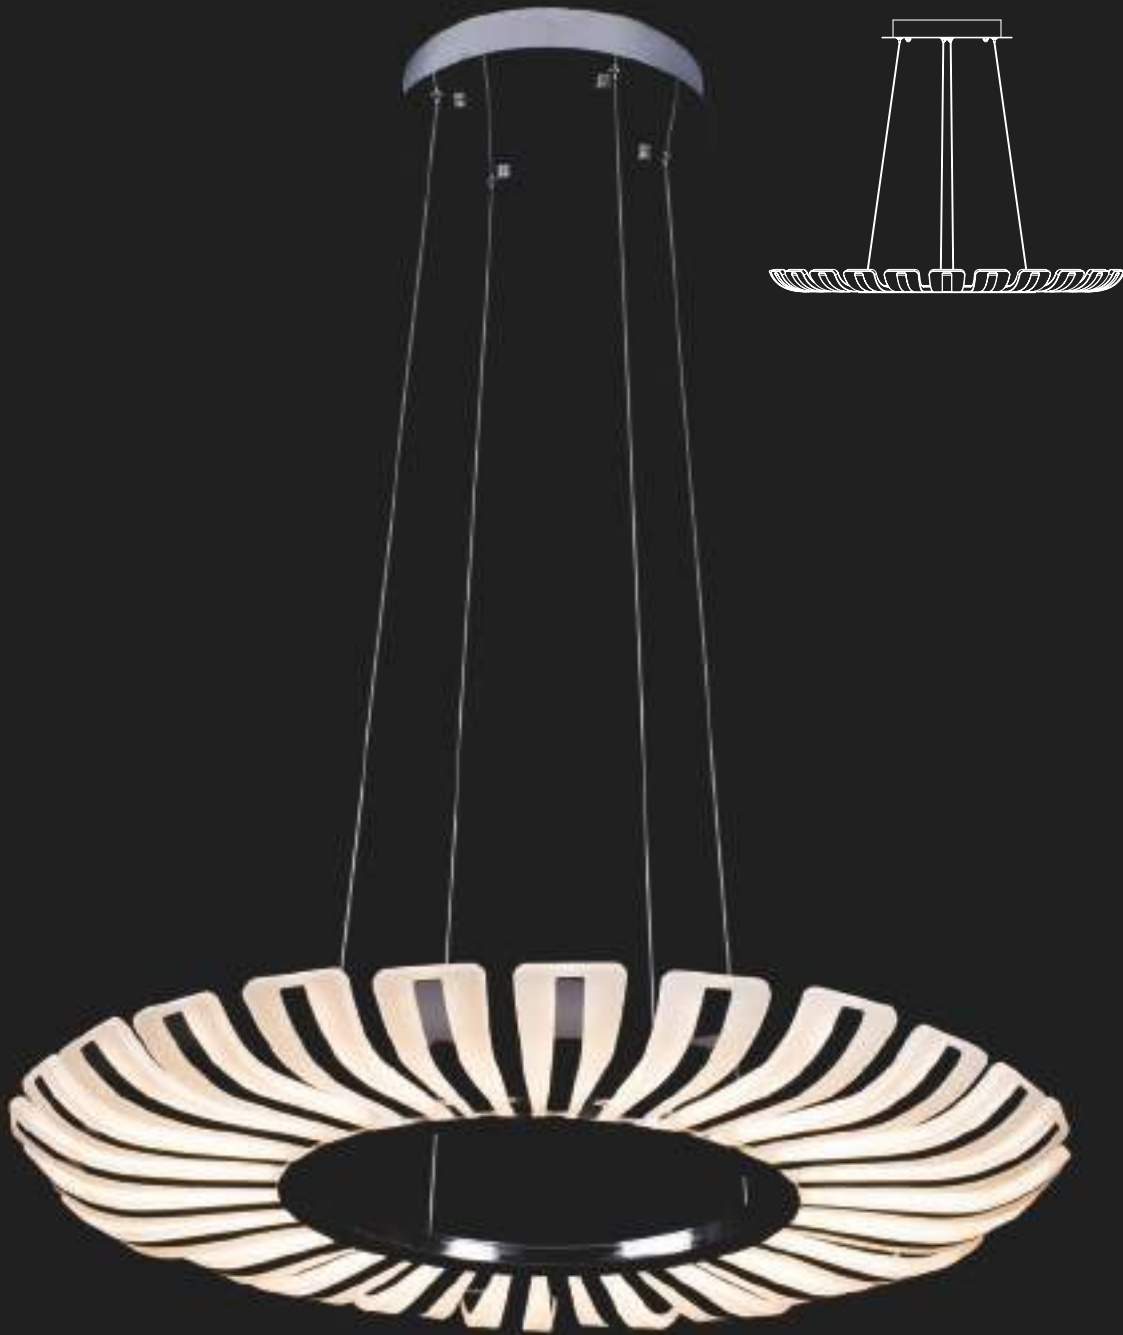

LUCIA TUCCI

MODENA 1921.24 LED

MODENA 1921.24 LED	↓	∅	↑↓ max	💡
	100	820	1150	LED x 95W