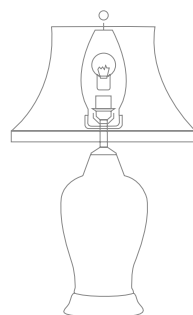

HARRODS T935.1	↓	∅	💡
	680	420	E27 x 60W x 1 pcs