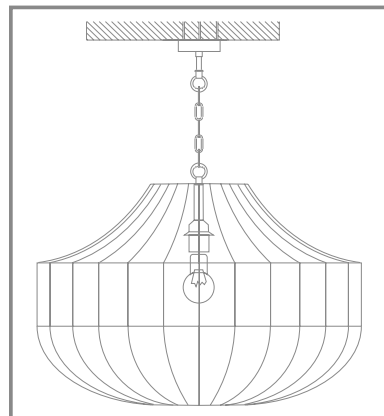

INDUSTRIAL 1826.1