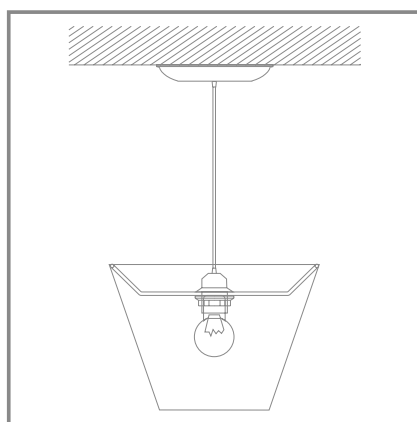

↓	∅	↑ min	↑ max	💡
LOTTE 212.1	250	400	300	1600
				E27 x 60W x 1 pcs

↓	∅	↑ min	↑ max	💡
LOTTE 213.1	250	355	300	1600
				E27 x 60W x 1 pcs