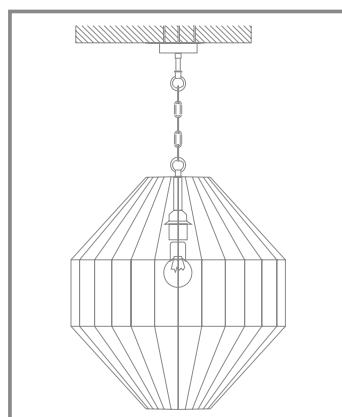

INDUSTRIAL 1827.1

INDUSTRIAL 1826.1	↓	∅	↕ min	↕ max	💡
	320	210	420	1310	E27 x 60W x 1 pcs

INDUSTRIAL 1827.1	↓	∅	↕ min	↕ max	💡
	380	320	470	1370	E27 x 60W x 1 pcs