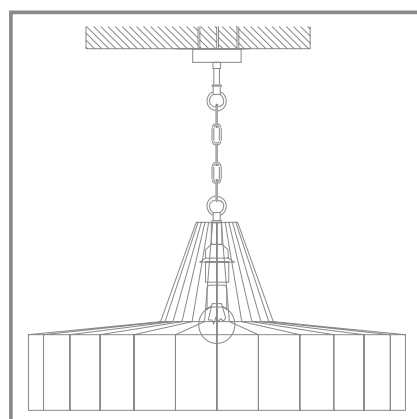

INDUSTRIAL 1823.1	↓	∅	↑↓ min	↑↓ max	💡
	350	340	440	1340	E27 x 60W x 1 pcs

INDUSTRIAL 1824.1	↓	∅	↑↓ min	↑↓ max	💡
	280	410	370	1260	E27 x 60W x 1 pcs