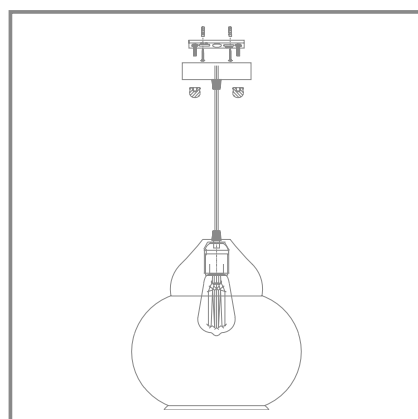

.... AIRY LIKE SOAPY BUBBLES!

300

* VINTAGE BULBS ARE INCLUDED

Ashanti

ASHANTI 1251.1

ASHANTI 1252.1

ASHANTI 1251.1	↓	∅	↑↓ min	↑↓ max	💡
	360	315	410	1420	E27 x 40W x 1 pcs

ASHANTI 1252.1	↓	∅	↑↓ min	↑↓ max	💡
	145	265	195	1220	E27 x 40W x 1 pcs