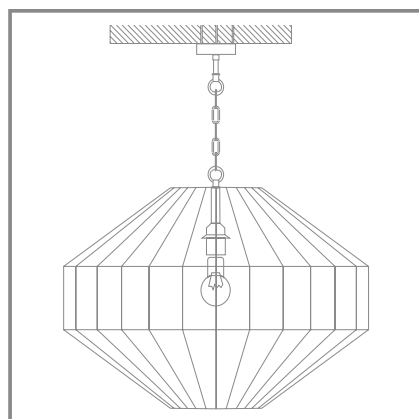

ASHANTI 1260.1	↓	∅	↑↓ min	↑↓ max	💡
	325	245	375	1370	E14 x 40W x 1 pcs

Industrial

BY LT CONCEPT

100% HARSH HANDMADE

VINTAGE BULBS ARE INCLUDED

LUSTROGRAD
ОПТОВЫЕ ПРОДАЖИ СВЕТИЛЬНИКОВ

INDUSTRIAL 1821.1

INDUSTRIAL 1822.1