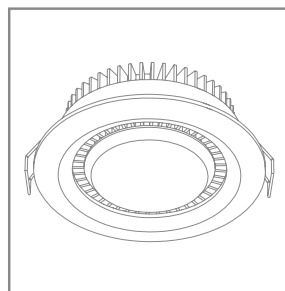

TURBO 141.1-
5W-WT/GR

H - 38 MM
DIMENSIONS - Ø 99 MM
MOUNTING HOLE - Ø 85 MM
COLOR -MATT WHITE+MATT IRON GRAY
MATERIAL- ALUMINUM
ANGLE - 24°
TEMPERATURE - 3000 K (WARM WHITE)
IP 20
POWER - 5 W LED
CHIPSET - OSRAM 3030