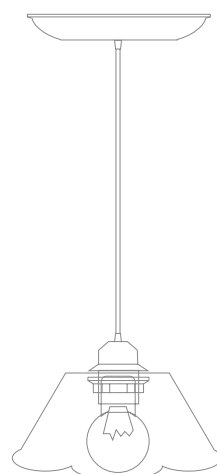

PALERMO 654.1

PALERMO 652.1	↓	∅	↑↓ min	↑↓ max	💡
	160	220	290	780	E27 x 60W x 1 pcs

PALERMO 654.1	↓	∅	↑↓ min	↑↓ max	💡
	120	210	250	740	E27 x 60W x 1 pcs