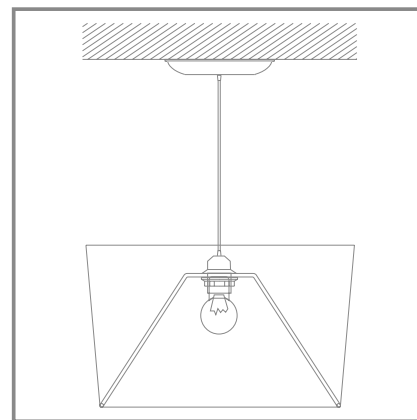

LOTTE 214.1	↓	∅	↑↓ min	↑↓ max	💡
	260	400	310	1610	E27 x 60W x 1 pcs