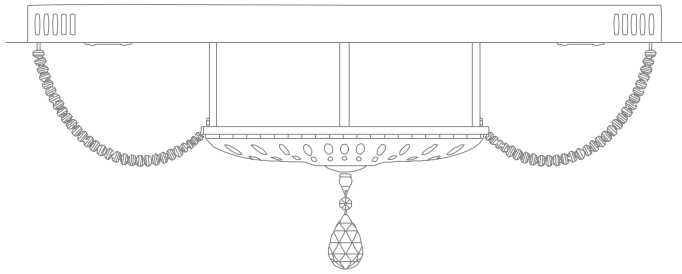

L U C I A T U C C I

Crystallo

CRISTALLO 103.21 LED

CRISTALLO

SERIES

CRISTALLO 103.21 LED	↓	∅	↑↓ max	💡
	315	740	315	LED x 5W x 21 pcs

Barletta

QUEEN OF CHANDELIERS