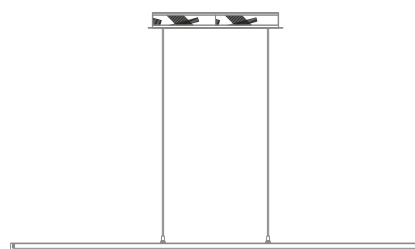

MODENA 167.1 LED	↓	↔	↗	↑↓ min	↑↓ max	💡
	25	995	25	100	1240	LED x 24W