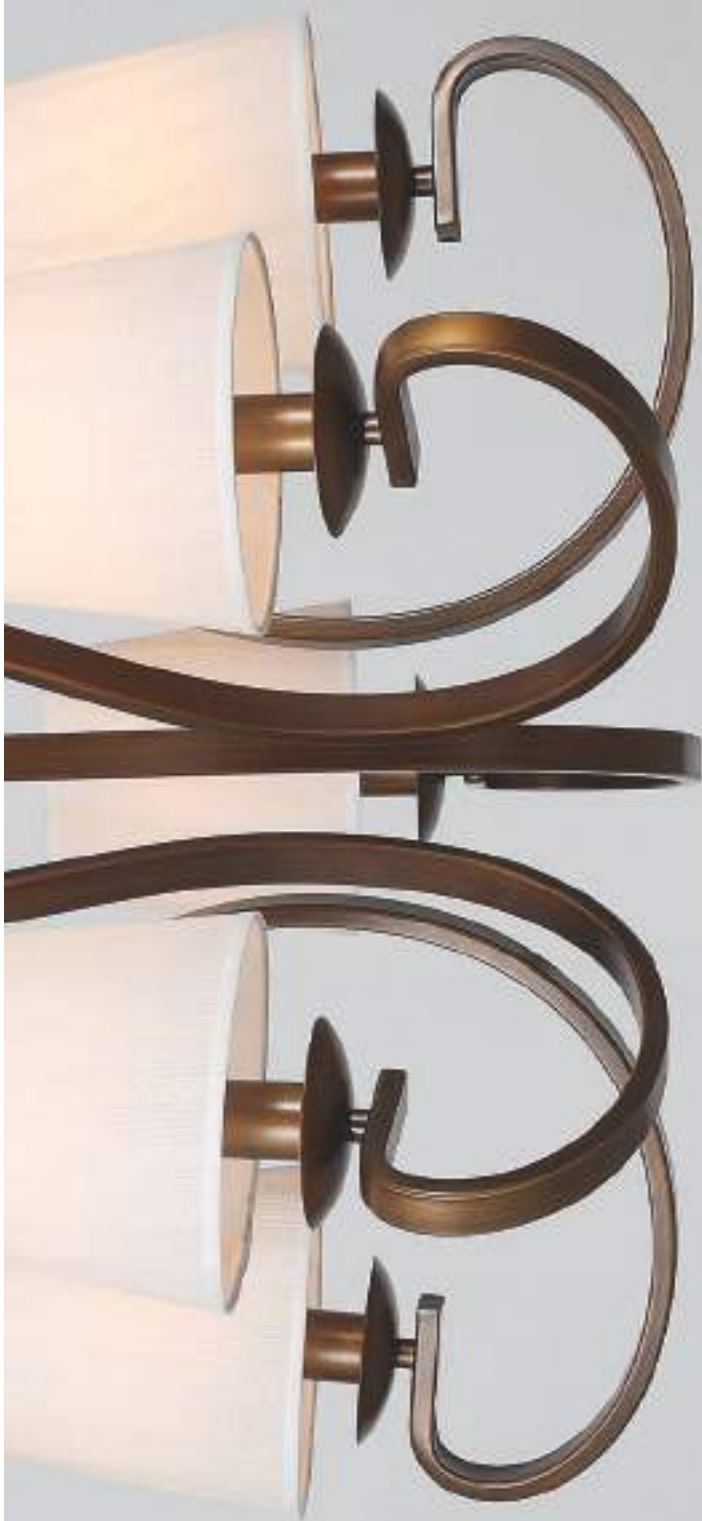

L U C I A T U C C I

VICO W196.1