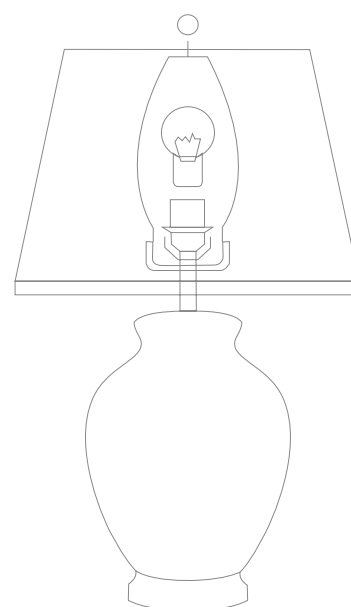

HARRODS T934.1

HARRODS T934.1	↓	∅	💡
	660	380	E27 x 60W x 1 pcs

HARRODS T935.1

HARRODS T935.1	↓	∅	💡
	680	420	E27 x 60W x 1 pcs

HARRODS T936.1

HARRODS T936.1	↓	∅	💡
	810	445	E27 x 60W x 1 pcs

HARRODS T937.1

HARRODS T937.1	↓	∅	💡
	610	390	E27 x 60W x 1 pcs