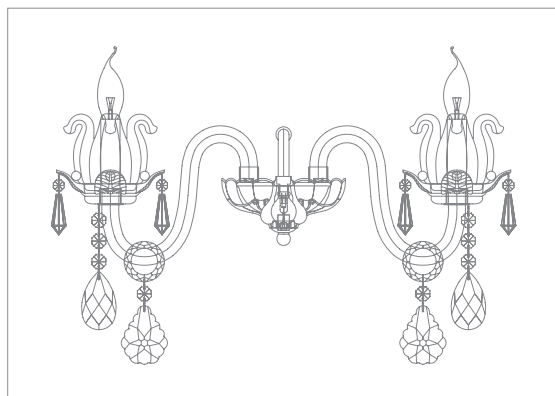

ASHANTI W1250.2 BLU	↓	↗	⇨	💡
	410	460	235	E14 x 40W x 2 pcs G4 x 2W x 1 pcs

ASHANTI W1250.2 BLU

ASHANTI

SERIES

...Sky COLOR CRYSTAL, LIMITED
EDITION...

ASHANTI W1250.2 CLEAR

ASHANTI W1250.2 CLEAR	↓	↗	⇨	💡
	410	460	235	E14 x 40W x 2 pcs G4 x 2W x 1 pcs