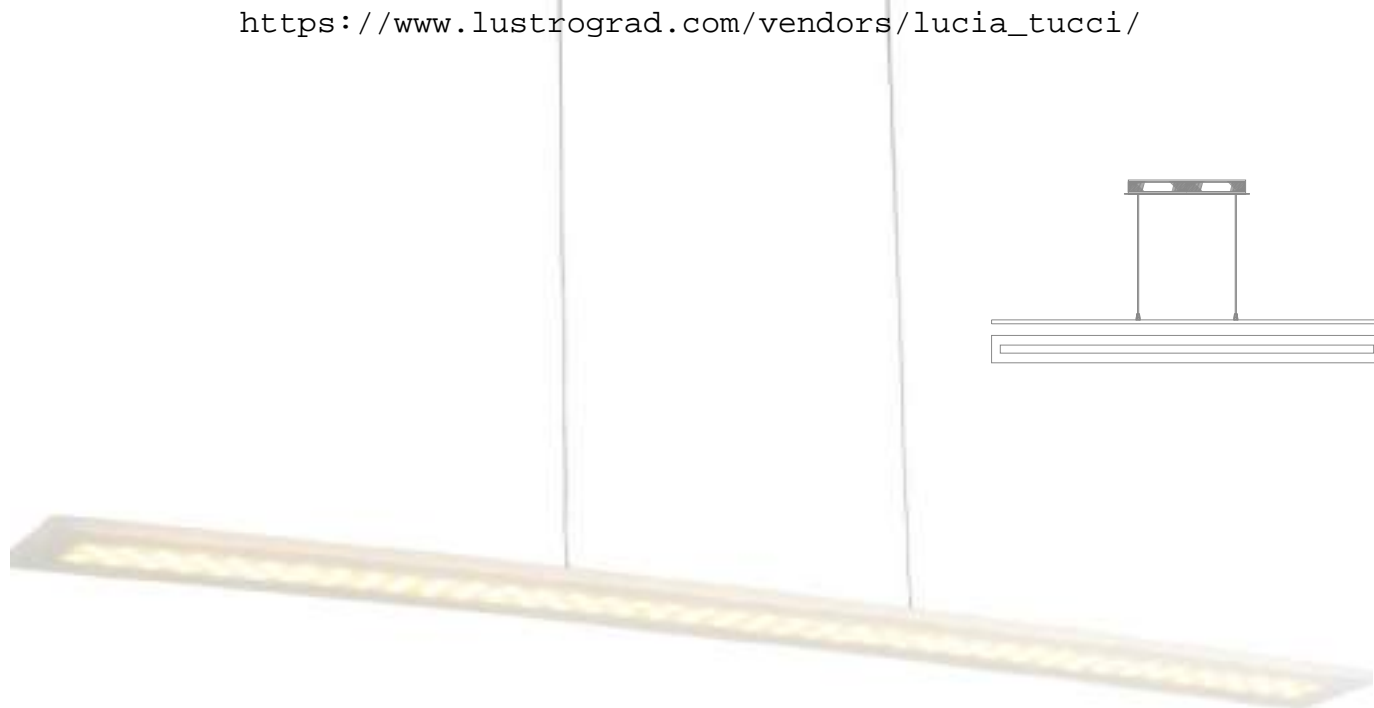

TWENTY

MODENA 171.2 LED

MODENA 171.2 LED	↓	↔	↗	↑↓ max	💡
	75	620	555	75	LED x 50W

MODENA 1920.2 WHITE LED

MODENA 1920.2 WHITE LED	↓	↔	↗	↑↓ min	↑↓ max	💡
	250	1205	45	300	540	LED x 50W

MODENA 168.1 LED

MODENA 168.1 LED	↓	↔	↗	↑↓ min	↑↓ max	💡
	40	1000	100	100	1240	LED x 24W