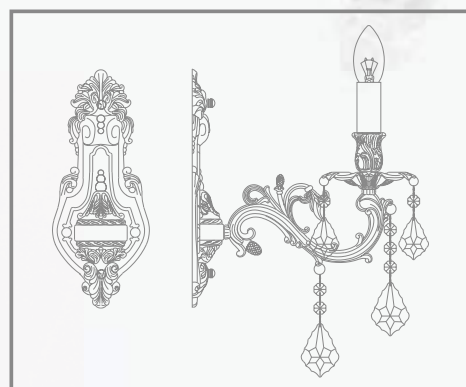

BARLETTA 122.6
CREAM WHITE

BARLETTA

BARLETTA 122.8
ANTIQUE

BARLETTA 122.8
COFFE GOLD

BARLETTA 122.8
CREAM WHITE

BARLETTA 122.8	↓	∅	↑↓ min	↑↓ max	💡
	640	660	740	1000	E14 x 60W x 8 pcs

BARLETTA W122.1
CREAM WHITE