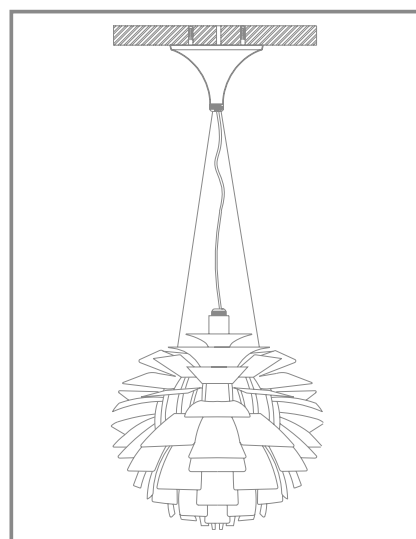

Zephyr

Art OBJECT ,

WILL BE THE BEST
ADDITION
TO THE MODERN
INTERIOR .

IMAGINE

ZEPHYR 199.1 D720 ALLUMINIO

ZEPHYR 199.1 D720	↓	∅	↕ min	↕ max	💡
	660	700	930	2500	E27 x 60W x 1 pcs

ZEPHYR 199.1 D720
BIANCO

ZEPHYR 199.1 D720
BRONZO