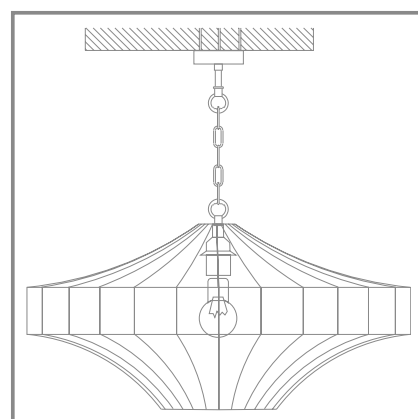

INDUSTRIAL 1825.1	↓	∅	↑↓ min	↑↓ max	💡
	360	420	450	1350	E27 x 60W x 1 pcs