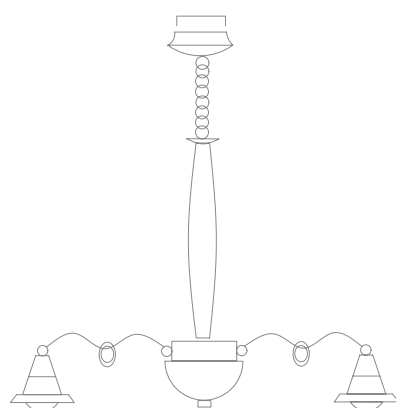

NATURA 154.6 LED	↓	∅	↕ min	↕ max	💡
	410	600	510	780	LED x 5W x 6 pcs

L U C I A T U C C I

NATURA 154.6 LED

NATURA 154.8 LED

NATURA 154.8 LED	↓	∅	↑↓ min	↑↓ max	💡
	410	700	510	780	LED x 5W x 8 pcs

NATURA 155.6 LED