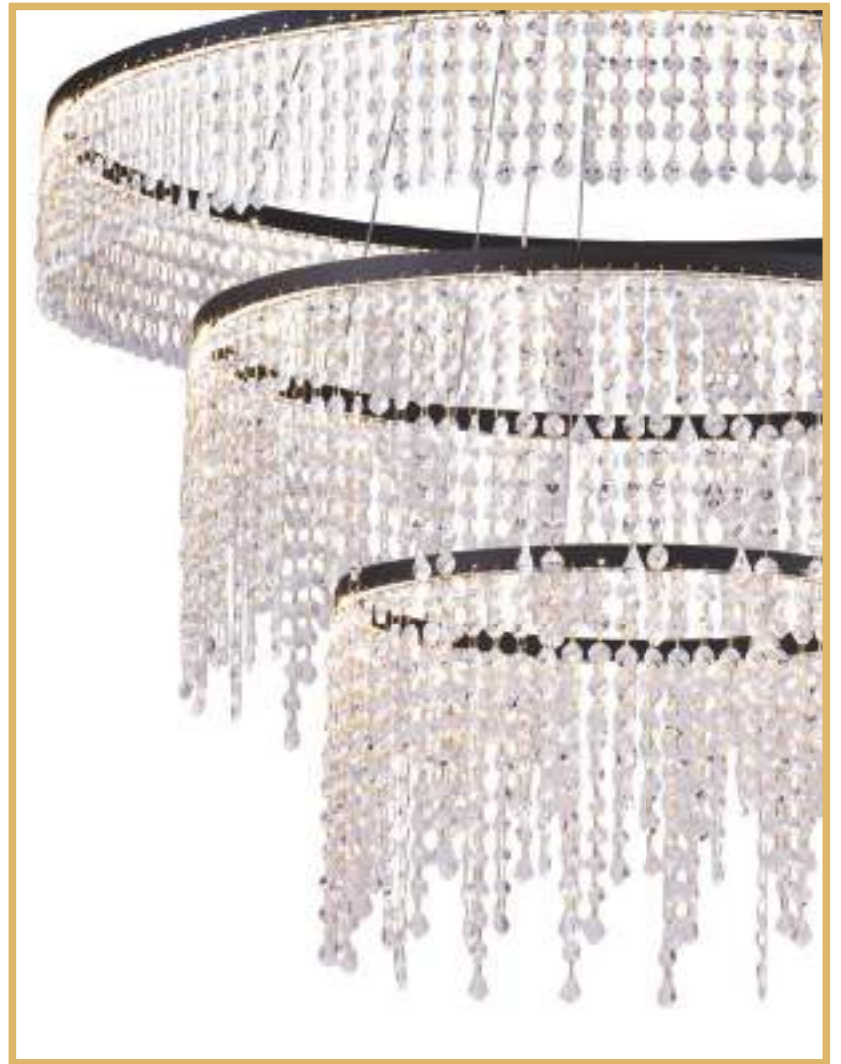

IMAGINE

...INSPIRED BY THE RINGS OF SATURN...

Eclipse

ES

ECLIPSE 1670.3 LED

ECLIPSE 1670.3 LED	↓	∅	↑ min	↑ max	💡
	930	800	1000	1800	LED x 108W

ECLIPSE 1671.1
D400 LED

ECLIPSE 1672.1 D800
LED