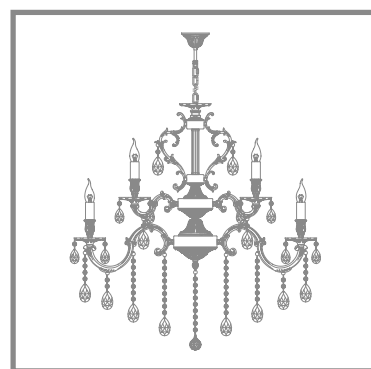

Just
IMAGINE

BARLETTA W122.2
ANTIQUA

BARLETTA W122.2
COFFEE GOLD

BARLETTA W122.2
CREAM WHITE

BARLETTA W122.2	↓	↗	→	💡
	360	330	230	E14 x 60W x 2 pcs

LUCIA TUCCI

BARLETTA 1730.15
CREAM WHITE

BARLETTA 1730.15
COFFE GOLD