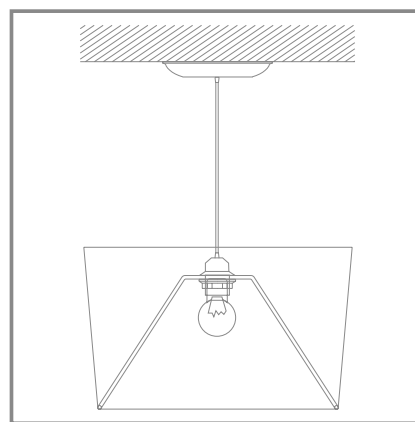

↓	∅	↑ min	↑ max	💡
LOTTE 212.1	250	400	300	1600
				E27 x 60W x 1 pcs

↓	∅	↑ min	↑ max	💡
LOTTE 213.1	250	355	300	1600
				E27 x 60W x 1 pcs