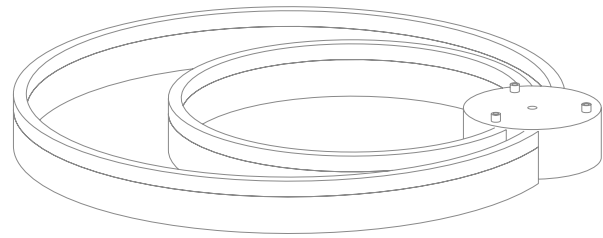

TWENTY

MODENA 171.2 LED