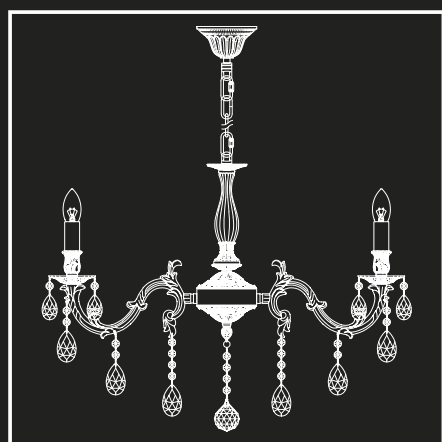

BARLETTA 182.10 D720	↓	Ø	↑↓ min	↑↓ max	💡
	440	680	480	480	E14 x 60W x 10 pcs

Firenze

... STRICT CLASSICAL DESIGN . MOLDED BY HAND ...

T W E N T Y

TWENTY

FIRENZE 141.8 ANTIQUE

FIRENZE 141.8

550