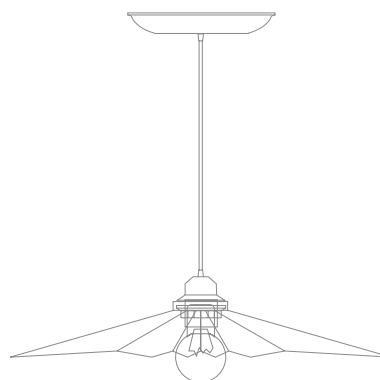

PALERMO 651.1	↓	∅	↕ min	↕ max	💡
	150	195	280	770	E27 x 60W x 1 pcs