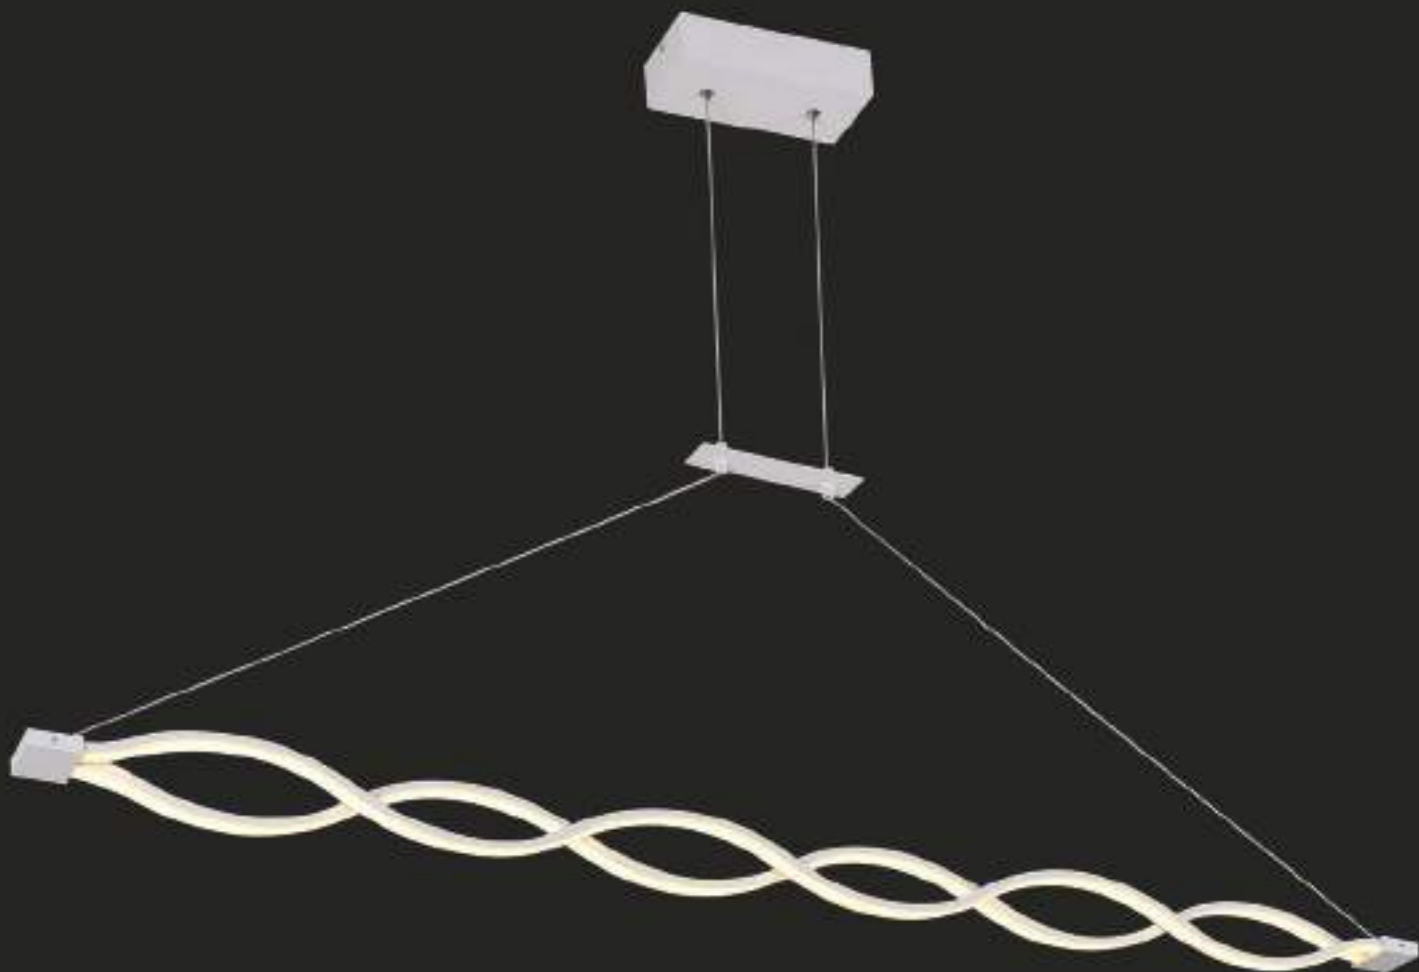

MODENA 1920.2 WHITE LED

MODENA 1920.2 WHITE LED	↓	↔	↗	↑↓ min	↑↓ max	💡
	250	1205	45	300	540	LED x 50W