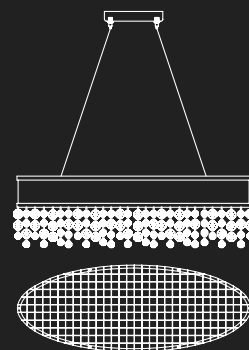

FABIAN 1551.12 ORO LED	↓	∅	↑↓ min	↑↓ max	💡
	270	400	430	1500	LED x 5W x 12 pcs

FABIAN 1550.17 ORO LED	↓	↔	↗	↑↓ min	↑↓ max	💡
	270	920	420	430	1500	LED x 5W x 17 pcs