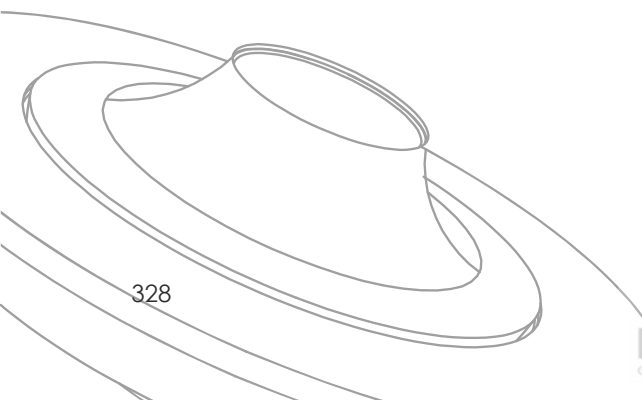

PALERMO

*Handmade ceramics
and vintage wire*

PALERMO 653.1

	↓	∅	↕ min	↕ max	💡
PALERMO 653.1	160	220	290	780	E27 x 60W x 1 pcs

LUCIA TUCCI

LUCIA TUCCI
PROFESSIONALE

STYLISH FIXTURES
WITH CREE COMPONENTS

TWENTY