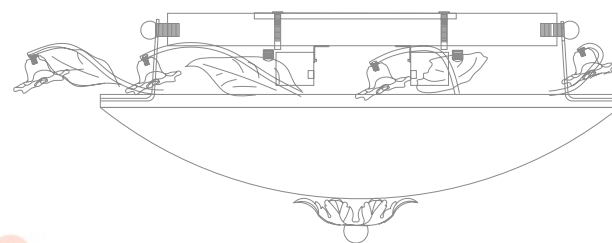

FIORI DI ROSE 104.400	↓	∅	↑↓ min	↑↓ max	💡
	200	560	200	200	E27 x 60W x 4 pcs