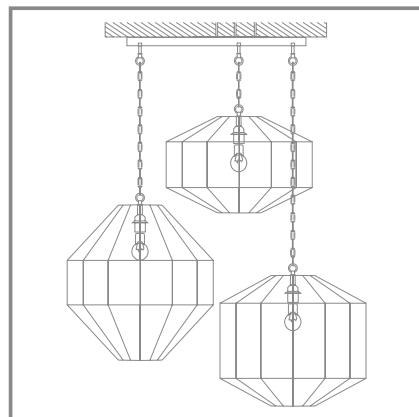

INDUSTRIAL 1828.3	↓	∅	↕ min	↕ max	💡
	320	380	370	1680	E27 x 60W x 3 pcs