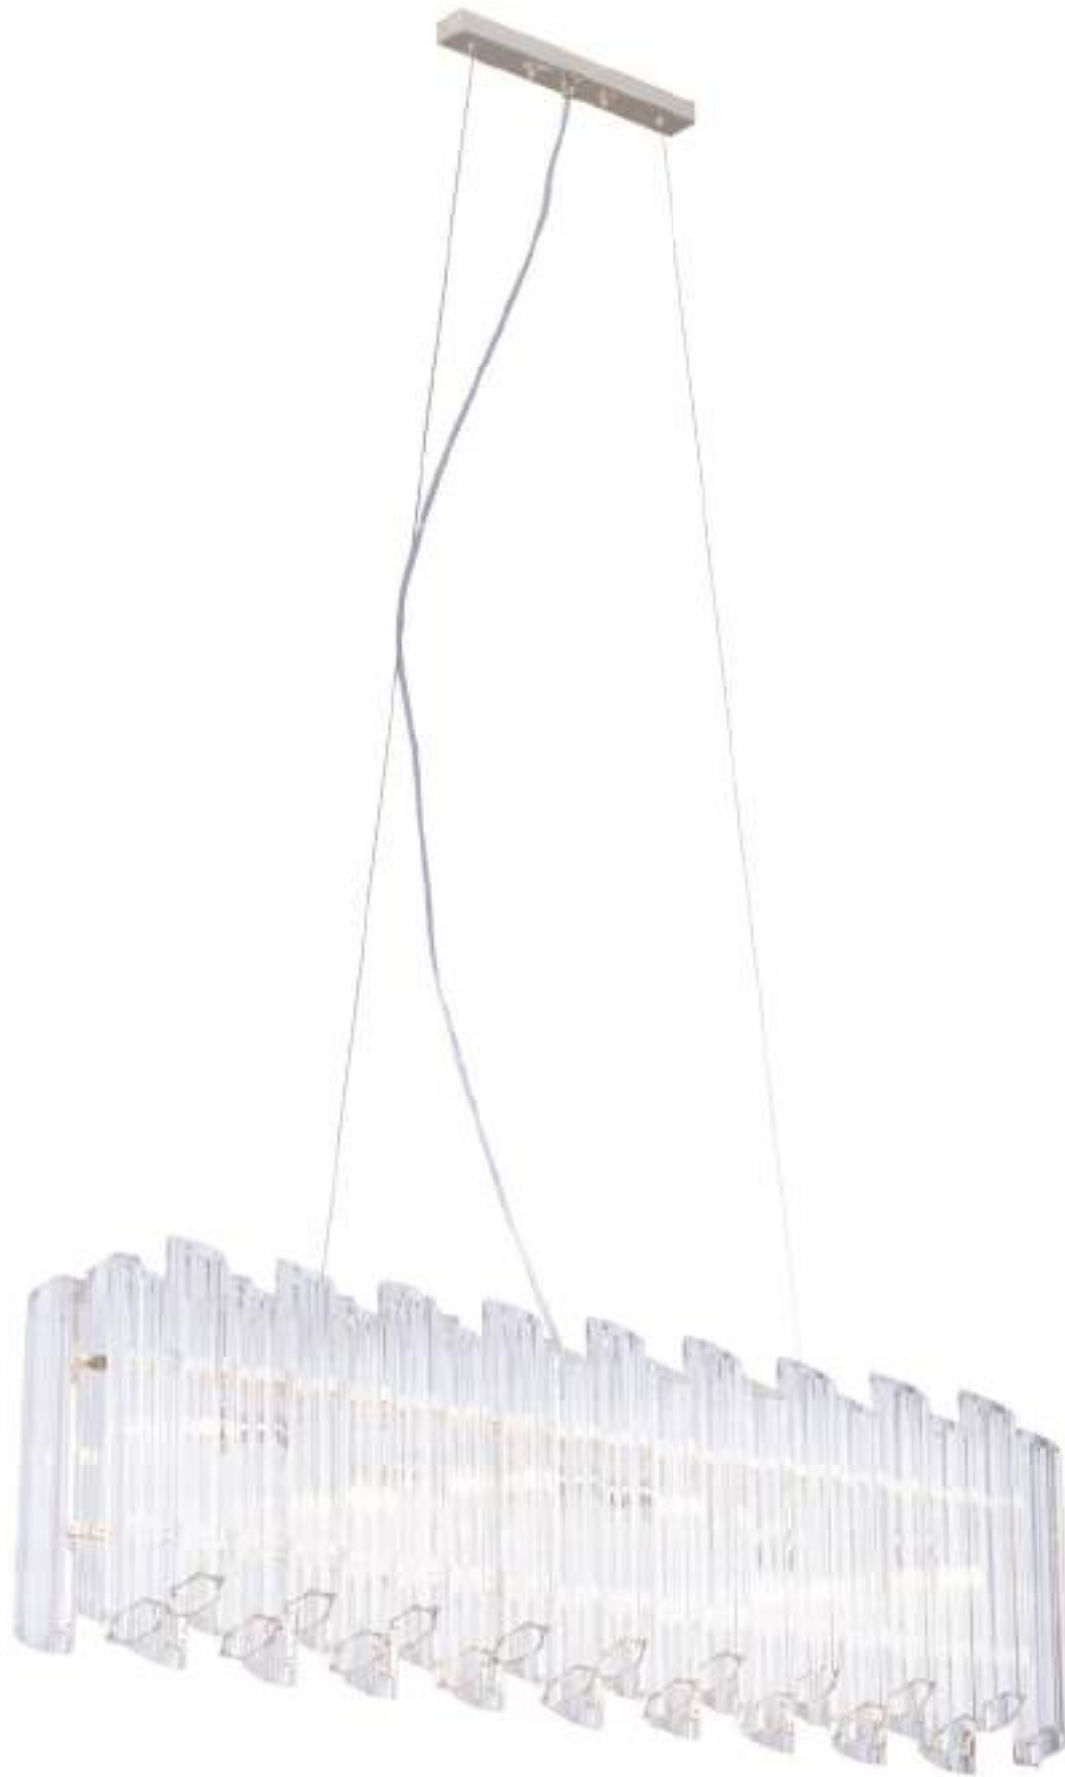

R

RUMBA W1072.4 CHROME

RUMBA W1072.4 CHROME	↓	↗	⇒	💡
	320	320	170	G4 x 15W x 4 pcs

L U C I A T U C C I

QUALITY.

DESIGN.

EXCLUSIVE.

Lighting for the real dreamers