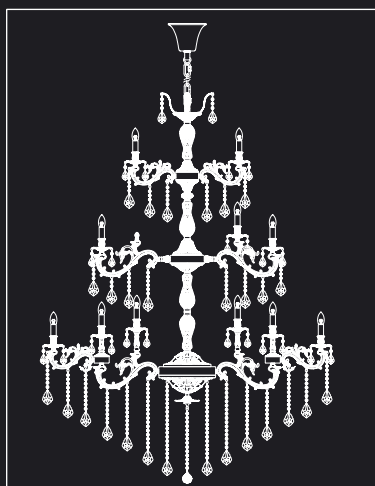

BARLETTA 122.60

2055

1480

3055

E14 x 60W x 60 pcs