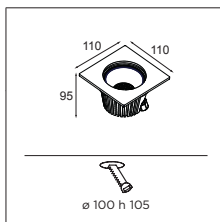

ACCESSORIES

ELECTRICAL - DRIVERS

SEE GOODIES SECTION

INSTALLATION - CONBOX

HIPY 70 SQUARE

12379930 CONBOX 75x145x95

12379730 RENOVATION CONBOX 73x75x151

HIPY 70 ROUND

12379830 CONBOX 75x145x123

12379630 RENOVATION CONBOX Ø73 H151

HIPY 110 SQUARE

12349930 CONBOX 115x251x150x115

HIPY 110 ROUND

12349830 CONBOX Ø114 H165

ECO LED GE

Hipy square 110x110 anti glare IP67 LED GE

1X LED ARRAY INCL. 9.2W

	WARM WHITE 3000K / CRI90+
	MEDIUM 25°
alu	12346005

! LUMEN OUTPUT (FOR 3000K - MEDIUM)
350mA 226lm
500mA 304lm
700mA 391lm

ECO LED GE