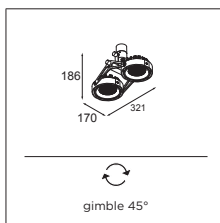

ACCESSORIES

ELECTRICAL - DRIVERS

SEE GOODIES SECTION

INSTALLATION - FLANGES

BASE FLANGE

10203005	BASE FLANGE Ø90 H 3 - ALU
10203009	BASE FLANGE Ø90 H 3 - WHITE STRUC
10203032	BASE FLANGE Ø90 H 3 - BLACK STRUC

BASE FLANGE TUBE

10204005	BASE FLANGE TUBE Ø90 H 20 - ALU
10204009	BASE FLANGE TUBE Ø90 H 20 - WHITE STRUC
10204032	BASE FLANGE TUBE Ø90 H 20 - BLACK STRUC

ECO LED GE

Nomad 111 2x LED GE

2X LED ARRAY INCL. 16.25W