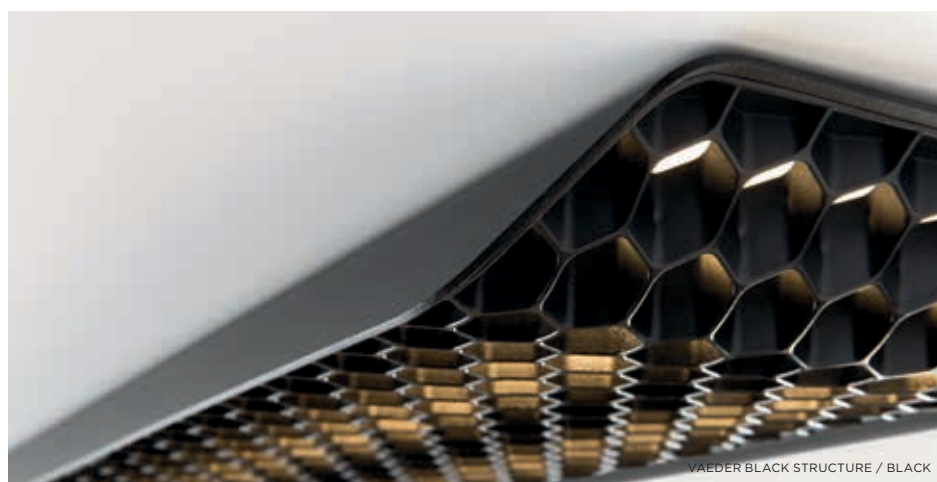

### COLOUR PALLETTE

—  
Vaeder is available with an outer shell in a white, black or donkey grey structure. The honeycomb is available in black or white.