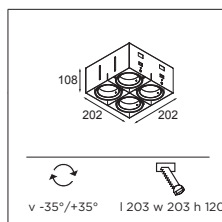

Mini multiple trimless for 4x LED GE

black	13131302
white struc	13131309

! MUST BE USED WITH M-LED 70