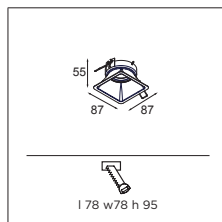

Lotis square for LED GE

black	12619002
white struc	12619009

! MUST BE USED WITH M-LED 50

ECO LED GE