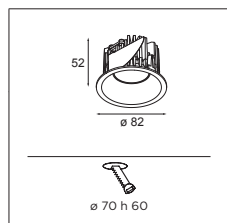

Smart lotis 82

ECO LED GE

Smart lotis 82 LED GE

1X LED ARRAY INCL. 9.2W