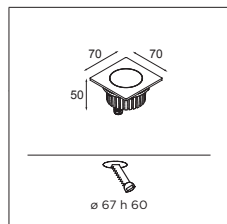

1X LED ARRAY INCL. 3.1W

! LUMEN OUTPUT (FOR 3000K - MEDIUM) - 130lm

ACCESSORIES

ELECTRICAL - DRIVERS

SEE GOODIES SECTION

INSTALLATION - CONBOX

HIPY 70 SQUARE

12379930	CONBOX 75x145x95
12379730	RENOVATION CONBOX 73x75x151

HIPY 70 ROUND

12379830	CONBOX 75x145x123
12379630	RENOVATION CONBOX Ø73 H151

HIPY 110 SQUARE

12349930	CONBOX 115x251x150x115

HIPY 110 ROUND

12349830	CONBOX Ø114 H165