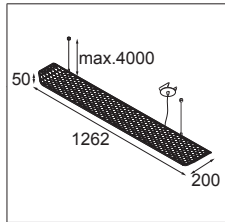

8X LED LINE INCL. 4W

! LUMEN OUTPUT (FOR 3000K - WHITE HONEYCOMB) - 2681lm