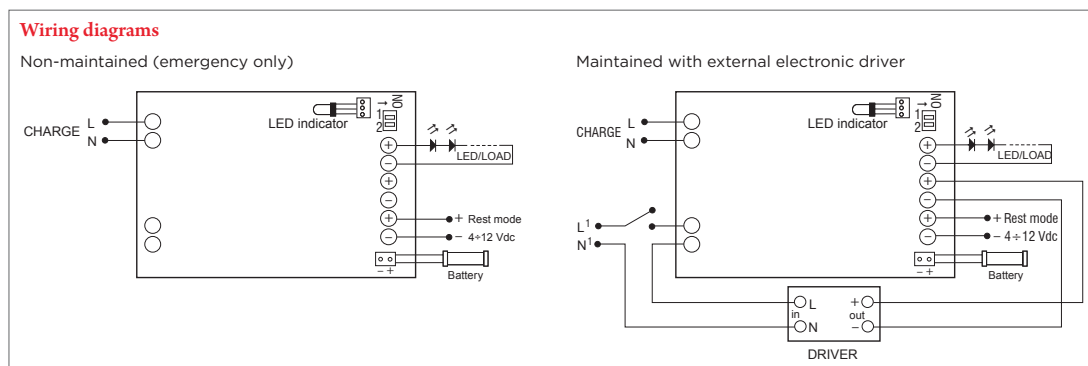

Typical drive current	Emergency light output compared to light output at typical current
Mini multiple 4x LED GE	500mA	65% *
M-LED 111	500mA	38%
Nomad 111 2x LED GE	500mA	38% *
Nomad 111 4x LED GE	500mA	38% *
Nomad 70 2x LED GE	500mA	65% *
Nomad 70 4x LED GE	500mA	65% *
Rektor recessed LED GE	500mA	38%
Scotty 270 adjustable LED GE	350mA	43%
Scotty 270 LED GE	500mA	29%
Slide IP54 LED GE	500mA	72%
Slide square clockwork LED GE	500mA	65%
Slide square IP44 LED GE	500mA	65%
Slide square LED GE	500mA	65%
Slide twin LED GE	500mA	65% *
Smart cake / kup / lotis 48 LED GE	500mA	75% **
Smart cake / kup / lotis 82 LED GE	500mA	65%
Smart cake / kup / lotis 115 adjustable LED GE	500mA	65%
Smart cake / kup / lotis 115 LED 1100-3000lm GE	500mA	38%
Smart cake / kup / lotis 160 (diffuse) (IP54) LED GE	900mA	25%
Stove LED GE	500mA	65%
Thub metal 120 LED GE	500mA	65%
(Asy) Wink 115 LED GE	500mA	38%

Remarks

- Respect polarity for installation of battery and LED luminaire.
- Keep batteries away from heat source.
- Do not connect any external battery charger!
- In order to check the correct functionality, we recommend a charging time of about 30 hours.
- It is advisable to effect every 3 months at least one discharge and charge cycle in order to assure the maximum efficiency.
- Replace the batteries every 4 years or after 500 charge/discharge cycles.
- Please check wire diagrams before installing.

driver does not fit through cutout hole of fixture

* when using only one lamp unit per emergency unit
** minimum 4 luminaires in series