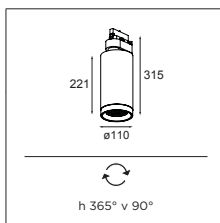

ACCESSORIES

LIGHTING - ANTIGLARE

KANON 110	
10216703	SPREADLENS Ø77
10216700	TRANSPARENT GLASS Ø77
KANON 138	
10216803	SPREADLENS Ø107
10216800	TRANSPARENT GLASS Ø107

LIGHTING - REFLECTOR

KANON 110	
10216430	REFLECTOR Ø80 SPOT
10216530	REFLECTOR Ø80 MEDIUM
10216630	REFLECTOR Ø80 FLOOD
10216730	REFLECTOR Ø80 WIDE FLOOD
KANON 138	
10216030	REFLECTOR Ø111 SPOT
10216130	REFLECTOR Ø111 MEDIUM
10216230	REFLECTOR Ø111 FLOOD
10216330	REFLECTOR Ø111 WIDE FLOOD

INSTALLATION - TRACK

SURFACE	RECESSED	PROFILE
11242201	11242401	PROFILE 1M WHITE SHINY
11242202	11242402	PROFILE 1M BLACK
11242205	11242405	PROFILE 1M ALU
11240101	11240301	PROFILE 2M WHITE SHINY
11240102	11240302	PROFILE 2M BLACK
11240105	11240305	PROFILE 2M ALU

SURFACE	RECESSED	POWER FEED RIGHT
11240501	11241601	POWER FEED RIGHT WHITE SHINY
11240502	11241602	POWER FEED RIGHT BLACK
11240505	11241605	POWER FEED RIGHT ALU

SURFACE	RECESSED	POWER FEED LEFT
11240601	11241701	POWER FEED LEFT WHITE SHINY
11240602	11241702	POWER FEED LEFT BLACK
11240605	11241705	POWER FEED LEFT ALU

SURFACE	RECESSED	ENDPLATE
11241401	11241401	ENDPLATE WHITE SHINY
11241402	11241402	ENDPLATE BLACK
11241405	11241405	ENDPLATE ALU

SEE MAIN CATALOGUE FOR ADDITIONAL TRACK COMPONENTS

ECO LED GI

Kanon track 110 LED GI

1X LED ARRAY INCL. 45W

Icons: Dimmable, 230V, R.C., IP20, GWT 960°, 1.91KG, and an upward arrow.

TRAILING EDGE DIMMABLE	WARM WHITE 2700K / CR190+			
	SPOT 15°	MEDIUM 25°	FLOOD 40°	WIDE FLOOD 60°
black struc	13150032	13150132	13150232	13150332
white struc	13150009	13150109	13150209	13150309

TRAILING EDGE DIMMABLE	WARM WHITE 3000K / CR190+			
	SPOT 15°	MEDIUM 25°	FLOOD 40°	WIDE FLOOD 60°
black struc	13150432	13150532	13150632	13150732
white struc	13150409	13150509	13150609	13150709

TRAILING EDGE DIMMABLE	NEUTRAL WHITE 4000K / CR190+			
	SPOT 15°	MEDIUM 25°	FLOOD 40°	WIDE FLOOD 60°
black struc	13150832	13150932	13151032	13151132
white struc	13150809	13150909	13151009	13151109

! 3500K ON REQUEST
! LUMEN OUTPUT (FOR 3000K - MEDIUM) - 3272lm

ECO LED GI