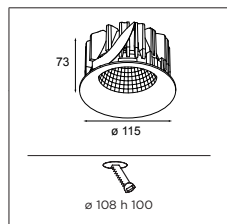

Smart cake 115

ECO LED GE

Smart cake 115 LED GE

1X LED ARRAY INCL. 16.25W