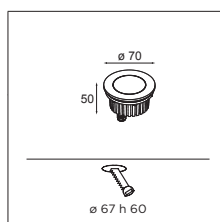

Hipy 70 anti glare IP67 LED GE

1X LED ARRAY INCL. 3.1W

	WARM WHITE 3000K / CRI90+
	MEDIUM 25°
alu	12374205

! LUMEN OUTPUT (FOR 3000K - MEDIUM) - 130lm