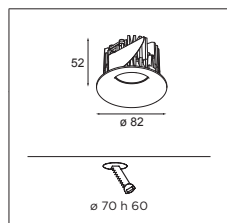

Smart cake 82

ECO LED GE

Smart cake 82 LED GE

1X LED ARRAY INCL. 9.2W