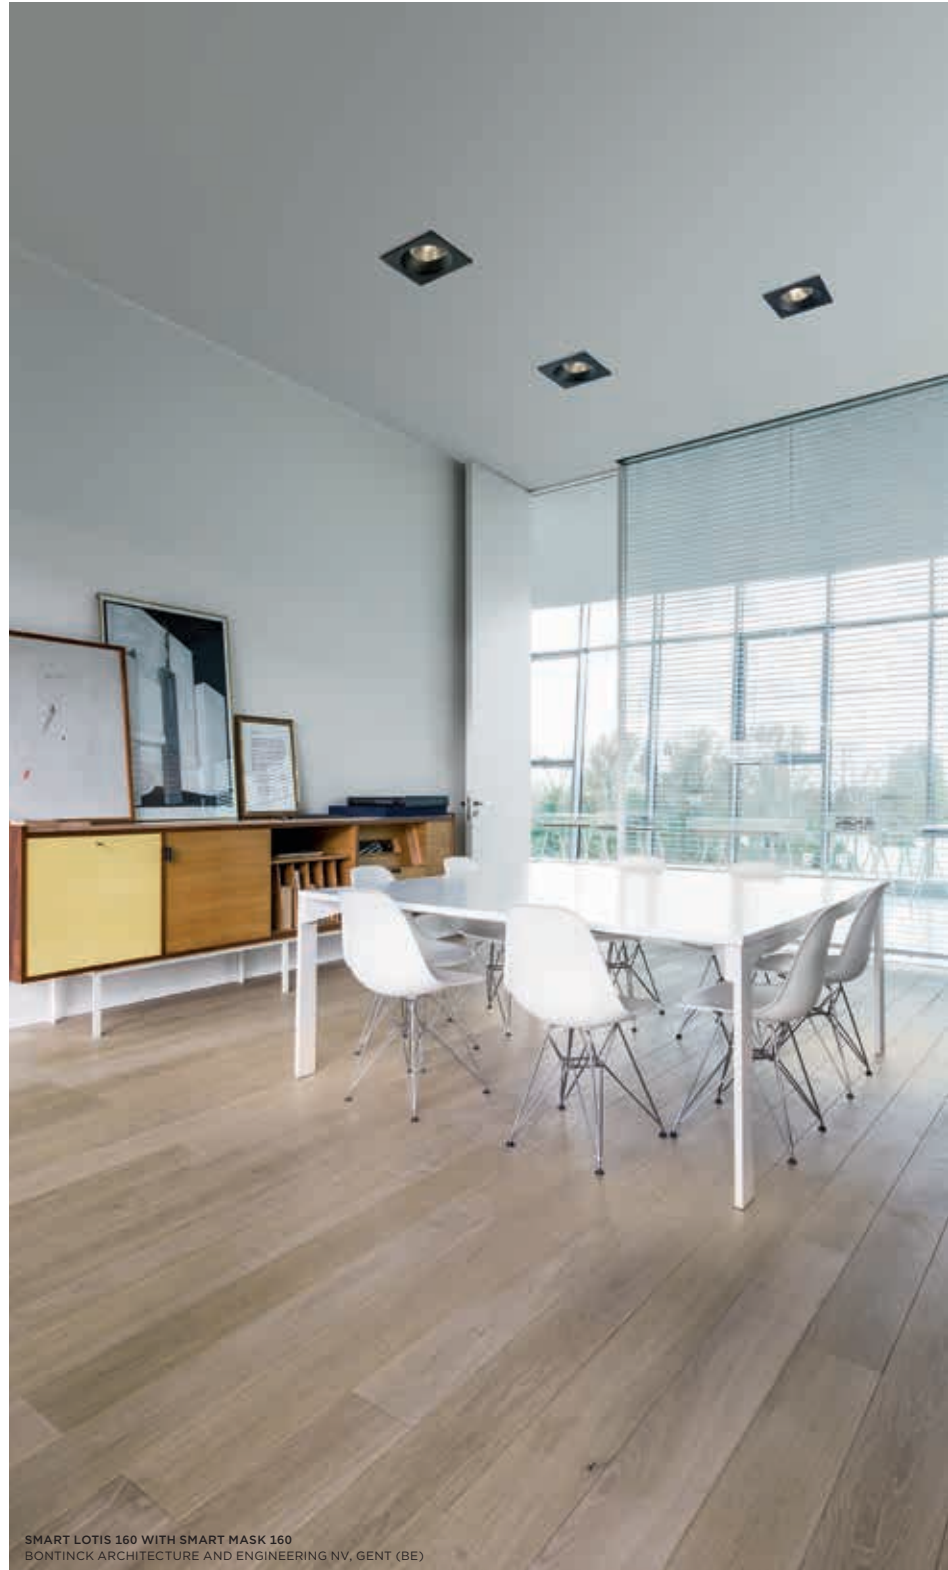

Smart

SMART ACCESSORIES

The Smart spotlights can be combined with various accessories to offer the perfect solution for any interior.