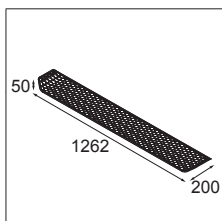

ECO LED GI

Vaeder LED GI

8X LED LINE INCL. 4W

☐ ☐ ☐ ☐ ☐ ☐ ☐ ☐

DALI/PUSHDIM/1-10V	WARM WHITE 3000K / CRI80	NEUTRAL WHITE 4000K / CRI80
black struc - black	14080148	14080248
black struc - white	14080172	14080272
donkey grey struc - black	14080175	14080275
donkey grey struc - white	14080174	14080274
white struc - black	14080129	14080229
white struc - white	14080173	14080273

! LUMEN OUTPUT (FOR 3000K - WHITE HONEYCOMB) - 268lm

ECO LED GI