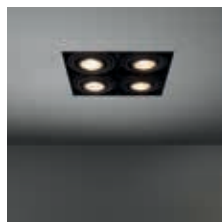

Mini multiple trimless for 4x LED GE

black	13131302
white struc	13131309

! MUST BE USED WITH M-LED 70