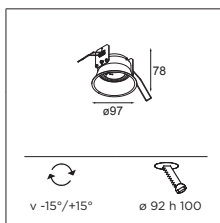

Lotis for LED

ACCESSORIES

ELECTRICAL - LED MODULE GE

! LED DRIVER SEE GOODIES SECTION

14060005	M-LED 50 2700K SPOT GE ALU
14060105	M-LED 50 2700K MEDIUM GE ALU
14060205	M-LED 50 2700K FLOOD GE ALU
14060305	M-LED 50 3000K SPOT GE ALU
14060405	M-LED 50 3000K MEDIUM GE ALU
14060505	M-LED 50 3000K FLOOD GE ALU
14060605	M-LED 50 3500K SPOT GE ALU
14060705	M-LED 50 3500K MEDIUM GE ALU
14060805	M-LED 50 3500K FLOOD GE ALU
14060905	M-LED 50 4000K SPOT GE ALU
14061005	M-LED 50 4000K MEDIUM GE ALU
14061105	M-LED 50 4000K FLOOD GE ALU

! LUMEN OUTPUT (FOR 3000K - MEDIUM - GE)
350mA 550lm 6.2W
500mA 739lm 9.2W

INSTALLATION - CONBOX

LOTIS 82 LED LOTIS 97 ADJUSTABLE LED	
10889830	CONBOX 190x192x130x256

INSTALLATION - GYPKIT

LOTIS 82 LED	
12290830	GYPKIT 190X190 - Ø76

LOTIS 86 IP55 LED	
12290230	GYPKIT 190X190 - Ø80

LOTIS 97 ADJUSTABLE LED	
12290330	GYPKIT 190X190 - Ø92

ECO LED GE

Lotis 97 adjustable for LED GE

alu	13100005
black	13100002
white struc	13100009

! MUST BE USED WITH M-LED 50

ECO LED GE