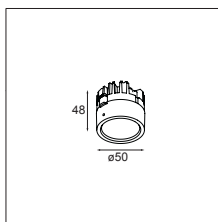

M-LED

ACCESSORIES

ELECTRICAL - DRIVERS

SEE GOODIES SECTION

ECO LED GE

M-LED 50

1X LED ARRAY INCL. 9.2W

III 500mA IP20 GWT 960° 0,18KG

		WARM WHITE 2700K / CR190+		
		SPOT 15°	MEDIUM 25°	FLOOD 40°
alu	14060005	14060105	14060205	
		WARM WHITE 3000K / CR190+		
		SPOT 15°	MEDIUM 25°	FLOOD 40°
alu	14060305	14060405	14060505	
		WARM WHITE 3500K / CR190+		
		SPOT 15°	MEDIUM 25°	FLOOD 40°
alu	14060605	14060705	14060805	
		NEUTRAL WHITE 4000K / CR190+		
		SPOT 15°	MEDIUM 25°	FLOOD 40°
alu	14060905	14061005	14061105	

! CAN BE COMBINED WITH LOTIS, ASY LOTIS AND LOTIS SQUARE
! LUMEN OUTPUT (FOR 3000K - MEDIUM - GE)
350mA 550lm 6.2W
500mA 739lm 9.2W

ECO LED GE