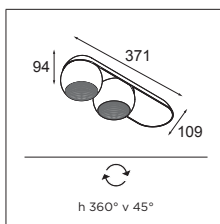

Marbul 2x LED GI

2X LED ARRAY INCL. 9.3W