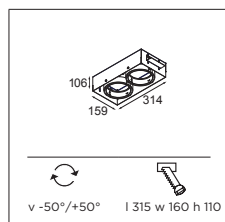

Multiple trimless for LED

ECO LED GE

Multiple trimless for 1x LED GE

black	13171002
white struc	13171009

! MUST BE USED WITH M-LED 111

ECO LED GE

Multiple trimless for 2x LED GE

black	13171102
white struc	13171109

! MUST BE USED WITH M-LED 111

ACCESSORIES

ELECTRICAL - LED MODULE GE

! LED DRIVER SEE GOODIES SECTION

11298002	M-LED 111 2700K SPOT GE BLACK MATT
11298009	M-LED 111 2700K SPOT GE WHITE STRUC
11298024	M-LED 111 2700K SPOT GE ALU BRUSHED
11298102	M-LED 111 2700K MEDIUM GE BLACK MATT
11298109	M-LED 111 2700K MEDIUM GE WHITE STRUC
11298124	M-LED 111 2700K MEDIUM GE ALU BRUSHED
11298202	M-LED 111 2700K FLOOD GE BLACK MATT
11298209	M-LED 111 2700K FLOOD GE WHITE STRUC
11298224	M-LED 111 2700K FLOOD GE ALU BRUSHED
11298302	M-LED 111 3000K SPOT GE BLACK MATT
11298309	M-LED 111 3000K SPOT GE WHITE STRUC
11298324	M-LED 111 3000K SPOT GE ALU BRUSHED
11298402	M-LED 111 3000K MEDIUM GE BLACK MATT
11298409	M-LED 111 3000K MEDIUM GE WHITE STRUC
11298424	M-LED 111 3000K MEDIUM GE ALU BRUSHED
11298502	M-LED 111 3000K FLOOD GE BLACK MATT
11298509	M-LED 111 3000K FLOOD GE WHITE STRUC
11298524	M-LED 111 3000K FLOOD GE ALU BRUSHED
11298602	M-LED 111 4000K SPOT GE BLACK MATT
11298609	M-LED 111 4000K SPOT GE WHITE STRUC
11298624	M-LED 111 4000K SPOT GE ALU BRUSHED
11298702	M-LED 111 4000K MEDIUM GE BLACK MATT
11298709	M-LED 111 4000K MEDIUM GE WHITE STRUC
11298724	M-LED 111 4000K MEDIUM GE ALU BRUSHED
11298802	M-LED 111 4000K FLOOD GE BLACK MATT
11298809	M-LED 111 4000K FLOOD GE WHITE STRUC
11298824	M-LED 111 4000K FLOOD GE ALU BRUSHED

! LUMEN OUTPUT (FOR 3000K - MEDIUM - WHITE STRUC)

350MA	904lm
500MA	1233lm
700MA	1596lm
900mA	1874lm

! 3500K on request