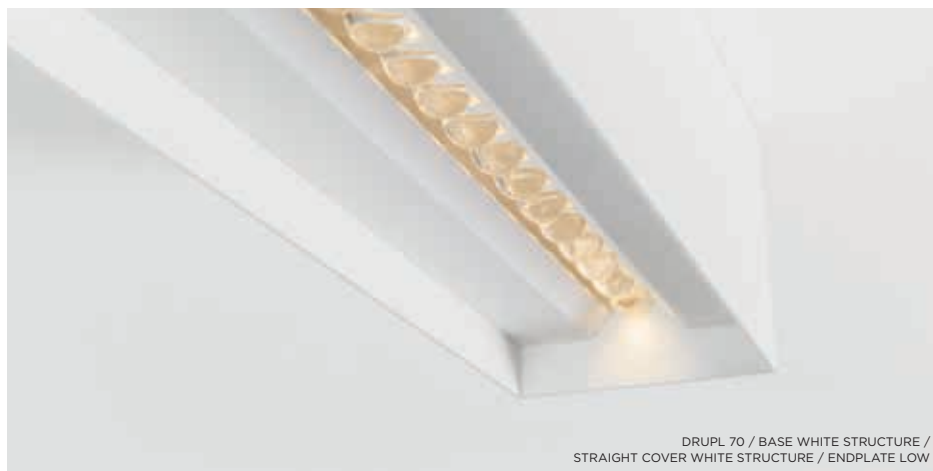

Drupl 70

CHOOSE YOUR FAVOURITE SHAPES

The lighting base in H-shape houses the gear in the upper part. The bottom part, which holds the high-tech lighting strip, is finished off with a special cover. You can choose between three designs: curved, straight or sharp. Each side of the Drupl 70 base is clad in either of these finishes while the technology is centrally positioned. The result is a stunning lighting line.

The base, top cover and finishing covers are available in anodized alu, black structure, and white structure and in RAL colours

Lacquered covers can only be combined with lacquered bases.