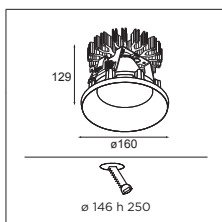

Smart kup 160 diffuse IP54 LED GE

1X LED ARRAY INCL. 31W