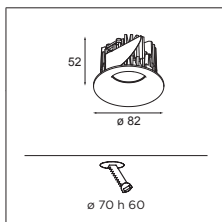

12844009	SURFACE TUBED 82 LARGE GI WHITE STRUC
12844032	SURFACE TUBED 82 LARGE GI BLACK STRUC
12844024	SURFACE TUBED 82 LARGE GI BRUSHED ALU

SURFACE TUBED 82 XL - GI

12843109	SURFACE TUBED 82 XL 1-10V/PUSHDIM GI WHITE STRUC
12843132	SURFACE TUBED 82 XL 1-10V/PUSHDIM GI BLACK STRUC
12843124	SURFACE TUBED 82 XL 1-10V/PUSHDIM GI BRUSHED ALU
12843209	SURFACE TUBED 82 XL DALI GI WHITE STRUC
12843232	SURFACE TUBED 82 XL DALI GI BLACK STRUC
12843224	SURFACE TUBED 82 XL DALI GI BRUSHED ALU
12843009	SURFACE TUBED 82 XL TRE DIM GI WHITE STRUC
12843032	SURFACE TUBED 82 XL TRE DIM GI BLACK STRUC
12843024	SURFACE TUBED 82 XL TRE DIM GI BRUSHED ALU

SURFACE TUBED SUSPENSION 82 LARGE - GI

12842009	SURFACE TUBED SUSPENSION 82 LARGE GI WHITE STRUC
12842032	SURFACE TUBED SUSPENSION 82 LARGE GI BLACK STRUC
12842024	SURFACE TUBED SUSPENSION 82 LARGE GI BRUSHED ALU

SURFACE TUBED SUSPENSION 82 XL - GI

12842309	SURF. TUBED SUSP. 82 XL 1-10V/PUSHDIM GI WHITE STRUC
12842332	SURF. TUBED SUSP. 82 XL 1-10V/PUSHDIM GI BLACK STRUC
12842324	SURF. TUBED SUSP. 82 XL 1-10V/PUSHDIM GI BRUSHED ALU
12842409	SURF. TUBED SUSP. 82 XL DALI GI WHITE STRUC
12842432	SURF. TUBED SUSP. 82 XL DALI GI BLACK STRUC
12842424	SURF. TUBED SUSP. 82 XL DALI GI BRUSHED ALU
12842209	SURF. TUBED SUSP. 82 XL TRE DIM GI WHITE STRUC
12842232	SURF. TUBED SUSP. 82 XL TRE DIM GI BLACK STRUC
12842224	SURF. TUBED SUSP. 82 XL TRE DIM GI BRUSHED ALU

ECO LED GE

Smart cake 82 IP54 LED GE

1X LED ARRAY INCL. 9.2W