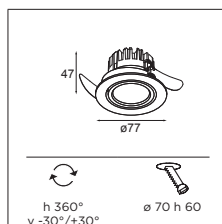

K77 adjustable LED RG

1X LED ARRAY INCL. 9.2W