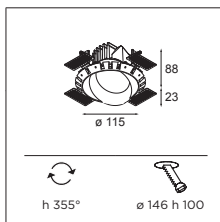

### SPREAD YOUR WINKS

Fitted with a lens, the elegant Asy wink spreads the light evenly on the wall in a horizontal and broad beam.

ACCESSORIES

ELECTRICAL - DRIVERS

SEE GOODIES SECTION

ECO LED GE

Asy wink 115 LED GE