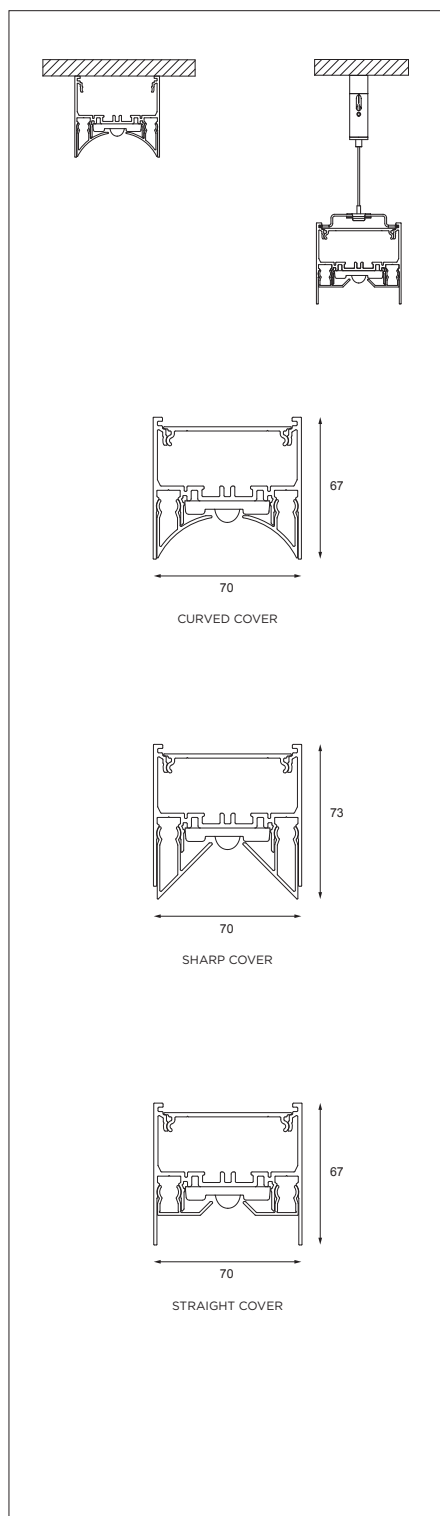

Drupl 70

LINEAR CUSTOM MADE

LINEAR CUSTOM MADE | COMPONENTS

Profile variation >	base alu/m □ 93540005 wh 93540009 bl 93540032 ct 93540005 + 93540010	top cover/m □ 93540105 wh 93540109 bl 93540132 ct 93540105 + 93540115	curved cover/m* □ 93540205 wh 93540209 bl 93540232 ct 93540205 + 93540215	sharp cover/m* □ 93540305 wh 93540309 bl 93540332 ct 93540305 + 93540315			
	straight cover/m* □ 93540405 wh 93540409 bl 93540432 ct 93540405 + 93540415	Connections >	connection 180° 93540050	Endplates >	endplate low □ 93540181 wh 93549181 bl 93543181 ct 93540181 + 93540188		
	endplate high □ 93540182 wh 93549182 bl 93543182 ct 93540182 + 93540188		Fixation/ Mounting >		suspension 4m □ 93540350 wh 93540950 bl 93540850 ct 93540350 + 93000358	hinge □ 93001105 wh 93001109 bl 93001132	connection cover for suspension □ 93540505 wh 93540509 bl 93540532 ct 93540505 + 93540515
	Electrical supply >	power feed kit 2m (transparent cable) / 3x 1.5mm² alu □ 93002003 wh 93002903 bl 93003203 ct 93002003 + 93002053		power feed kit 2m (transparent cable) / 5x 1.5mm² alu □ 93002005 wh 93002905 bl 93003205 ct 93002005 + 93002053	power feed kit 2m (transparent cable) / 6x 0.75mm² alu □ 93003303 wh 93003304 bl 93003305 ct 93003303 + 93002053	connection box for transparent cable / 3x 1.5mm² alu □ 93002151 wh 93002951 bl 93003151 ct 93002151 + 93002053	
connection box for transparent cable / 5x 1.5mm² alu □ 93002251 wh 93003951 bl 93003251 ct 93002251 + 93002053		connection box for transparent cable / 6x 0.75mm² alu □ 93003451 wh 93003551 bl 93003651 ct 93003451 + 93002053		transparent cable/m 93002152 3x 1.5mm² 93002252 5x 1.5mm² 93003452 6x 0.75mm²	* to be ordered for both sides (e.g. 2m base requires 4m curved cover)		

LINEAR CUSTOM MADE | EXTRA

SUPPLEMENTS

ct 93000101	ral setup charge (except white struc and black struc)
bl 93543000	suppl. extra circuit /m