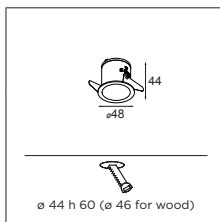

Smart lotis 48

ACCESSORIES

ELECTRICAL - DRIVERS

SEE GOODIES SECTION

INSTALLATION - CONBOX

10889530 CONBOX 100X123X80X187

INSTALLATION - GYPKIT

12290730 GYPKIT 100X120 - Ø45

SURFACE TUBED

12900009 SURFACE TUBED 48 GE FOR 1X LED WHITE STRUC

12900032 SURFACE TUBED 48 GE FOR 1X LED BLACK STRUC

ECO LED GE

Smart lotis 48 LED GE

1X HIGH POWER LED INCL. 1.5W