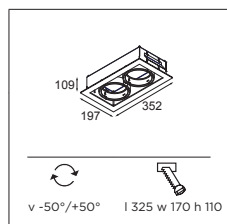

### Multiple for 2x LED GE

alu - black	13170105
white struc	13170109

! MUST BE USED WITH M-LED 111