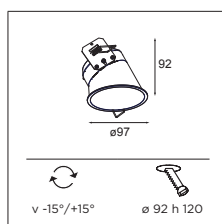

Asy lotis 97 adjustable for LED GE

alu	13100205
black	13100202
white struc	13100209

! MUST BE USED WITH M-LED 50