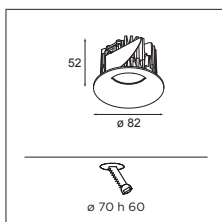

Smart cake 82 IP54 LED warm dim GE

1X LED ARRAY INCL. 12W