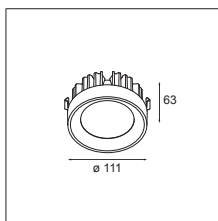

M-LED

ACCESSORIES

ELECTRICAL - DRIVERS

SEE GOODIES SECTION

ECO LED GE

M-LED 111 GE

1X LED ARRAY INCL. 16.25W

III 500mA IP20 GWT 960° 0.46KG

	WARM WHITE 2700K / CR190+		
	SPOT 15°	MEDIUM 25°	FLOOD 40°
alu brushed	11298024	11298124	11298224
black matt	11298002	11298102	11298202
white struc	11298009	11298109	11298209

	WARM WHITE 3000K / CR190+		
	SPOT 15°	MEDIUM 25°	FLOOD 40°
alu brushed	11298324	11298424	11298524
black matt	11298302	11298402	11298502
white struc	11298309	11298409	11298509

	NEUTRAL WHITE 4000K / CR190+		
	SPOT 15°	MEDIUM 25°	FLOOD 40°
alu brushed	11298624	11298724	11298824
black matt	11298602	11298702	11298802
white struc	11298609	11298709	11298809

! LUMEN OUTPUT (FOR 3000K - MEDIUM - WHITE STRUC)
350mA 904lm
500mA 1233lm
700mA 1596lm
900mA 1874lm
! 3500K ON REQUEST