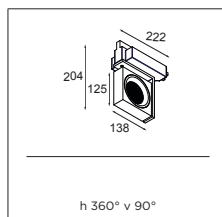

Single square

ACCESSORIES

INSTALLATION - TRACK

SURFACE	RECESSED	PROFILE
11242201	11242401	PROFILE 1M WHITE SHINY
11242202	11242402	PROFILE 1M BLACK
11242205	11242405	PROFILE 1M ALU
11240101	11240301	PROFILE 2M WHITE SHINY
11240102	11240302	PROFILE 2M BLACK
11240105	11240305	PROFILE 2M ALU

SURFACE	RECESSED	POWER FEED RIGHT
11240501	11241601	POWER FEED RIGHT WHITE SHINY
11240502	11241602	POWER FEED RIGHT BLACK
11240505	11241605	POWER FEED RIGHT ALU

SURFACE	RECESSED	POWER FEED LEFT
11240601	11241701	POWER FEED LEFT WHITE SHINY
11240602	11241702	POWER FEED LEFT BLACK
11240605	11241705	POWER FEED LEFT ALU

SURFACE	RECESSED	ENDPLATE
11241401	11241401	ENDPLATE WHITE SHINY
11241402	11241402	ENDPLATE BLACK
11241405	11241405	ENDPLATE ALU

SEE MAIN CATALOGUE FOR ADDITIONAL TRACK COMPONENTS

ECO LED GI

Single square LED GI

h 360° v 90°

1X LED ARRAY INCL. 26W