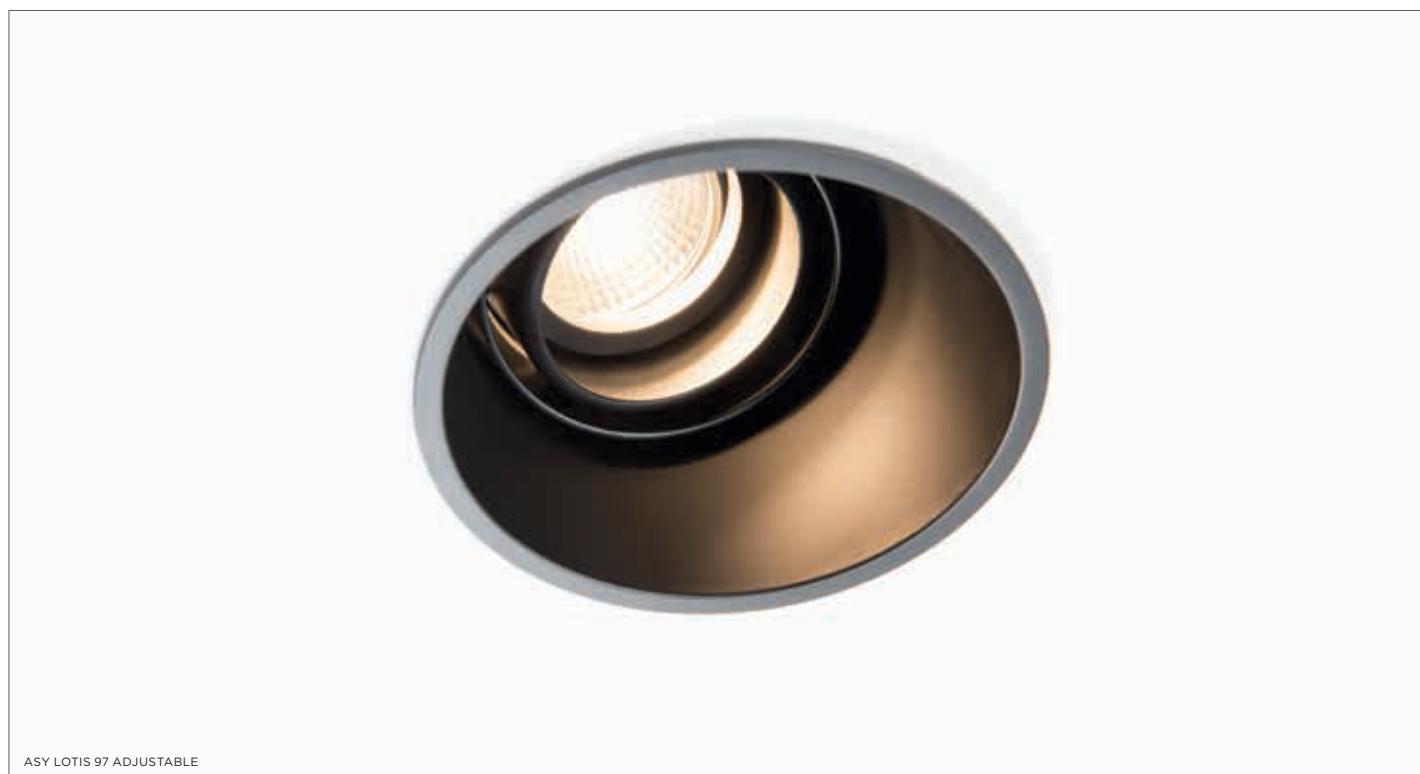

Asy lotis for LED