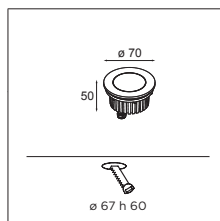

ACCESSORIES

ELECTRICAL - DRIVERS

SEE GOODIES SECTION

INSTALLATION - CONBOX

HIPY 70 SQUARE

12379930 CONBOX 75x145x95

12379730 RENOVATION CONBOX 73x75x151

HIPY 70 ROUND

12379830 CONBOX 75x145x123

12379630 RENOVATION CONBOX Ø73 H151

HIPY 110 SQUARE

12349930 CONBOX 115x251x150x115

HIPY 110 ROUND

12349830 CONBOX Ø114 H165

ECO LED GE

III 350mA IP65 IP67 GWT 960° 0.27KG

Hipy 70 IP67 LED GE

1X LED ARRAY INCL. 3.1W

	WARM WHITE 3000K / CRI90+
	FLOOD 40°
alu	12374305

! LUMEN OUTPUT (FOR 3000K - FLOOD) - 262lm

ECO LED GE

III 350mA IP65 IP67 GWT 960° 0.27KG