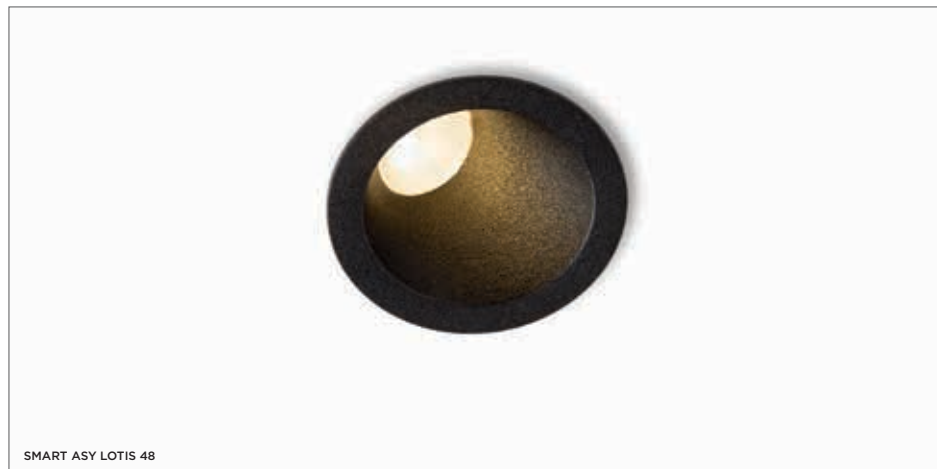

Smart asy lotis 48