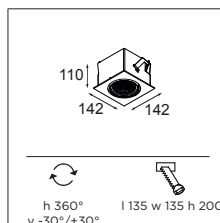

ACCESSORIES

ELECTRICAL - DRIVERS

SEE GOODIES SECTION

LIGHTING - ANTIGLARE

10212700	TRANSPARENT GLASS Ø79
10212702	HONEYCOMB Ø79
10212703	SPREADLENS Ø79

LIGHTING - REFLECTOR

11949930	REFLECTOR Ø79 SPOT
11949830	REFLECTOR Ø79 MEDIUM
11949730	REFLECTOR Ø79 FLOOD

ECO LED GE

Marcel 1x LED GE

1X LED ARRAY INCL. 31W