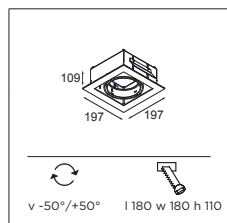

Multiple for LED

ECO LED GE

Multiple for 1x LED GE