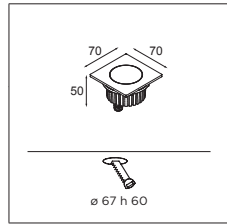

1X LED ARRAY INCL. 3.1W

! LUMEN OUTPUT (FOR 3000K - FLOOD) - 262lm

ECO LED GE

Hipy square 70x70 anti glare IP67 LED GE