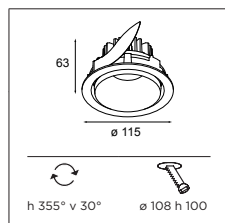

Smart kup 115 adjustable LED warm dim GE