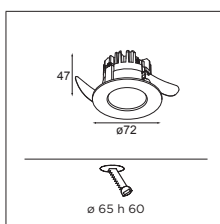

K72 IP54 LED RG

1X LED ARRAY INCL. 9.2W