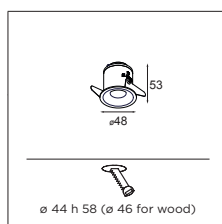

Smart cake 48 IP54 LED GE

1X HIGH POWER LED INCL. 1.5W