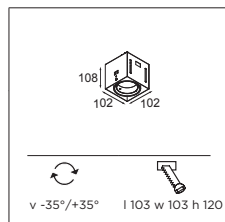

Mini multiple trimless for LED

ECO LED GE

Mini multiple trimless for 1x LED GE

black	13131002
white struc	13131009

! MUST BE USED WITH M-LED 70

ECO LED GE

Mini multiple trimless for 2x LED GE

black	13131102
white struc	13131109

! MUST BE USED WITH M-LED 70

ACCESSORIES

ELECTRICAL - LED MODULE GE

! LED DRIVER SEE GOODIES SECTION

14070002	M-LED 70 2700K SPOT GE BLACK MATT
14070009	M-LED 70 2700K SPOT GE WHITE STRUC
14070102	M-LED 70 2700K MEDIUM GE BLACK MATT
14070109	M-LED 70 2700K MEDIUM GE WHITE STRUC
14070202	M-LED 70 2700K FLOOD GE BLACK MATT
14070209	M-LED 70 2700K FLOOD GE WHITE STRUC
14070302	M-LED 70 3000K SPOT GE BLACK MATT
14070309	M-LED 70 3000K SPOT GE WHITE STRUC
14070402	M-LED 70 3000K MEDIUM GE BLACK MATT
14070409	M-LED 70 3000K MEDIUM GE WHITE STRUC
14070502	M-LED 70 3000K FLOOD GE BLACK MATT
14070509	M-LED 70 3000K FLOOD GE WHITE STRUC
14070602	M-LED 70 4000K SPOT GE BLACK MATT
14070609	M-LED 70 4000K SPOT GE WHITE STRUC
14070702	M-LED 70 4000K MEDIUM GE BLACK MATT
14070709	M-LED 70 4000K MEDIUM GE WHITE STRUC
14070802	M-LED 70 4000K FLOOD GE BLACK MATT
14070809	M-LED 70 4000K FLOOD GE WHITE STRUC

! LUMEN OUTPUT (FOR 3000K - MEDIUM - GE)

350mA	550lm	6.2W
500mA	739lm	9.2W

! 3500K on request