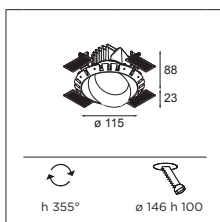

Asy wink 115 LED spreadlight GE

1X LED ARRAY INCL. 16.2W

III 500mA IP54 GWT 960° 0.86KG ▲

	WARM WHITE 2700K / CRI90+	WARM WHITE 3000K / CRI90+
black struc	13071932	13072032
white struc	13071909	13072009

! LUMEN OUTPUT (FOR 3000K - WHITE STRUC - GE)
350mA 791lm 11W
500mA 1042lm 16W
700mA 1307lm 23W
900mA 1498lm 31W
! 3500K AND 4000K ON REQUEST