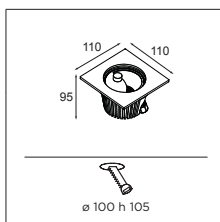

Hipy square 110x110 asy IP67 LED GE

1X LED ARRAY INCL. 9.2W

	WARM WHITE 3000K / CRI90+
	FLOOD 40°
alu	12346205

! LUMEN OUTPUT (FOR 3000K - FLOOD)
350mA 257lm
500mA 346lm
700mA 445lm