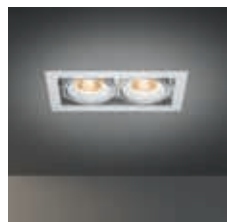

Multiple for 2x LED GE