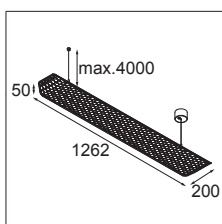

Vaeder suspension (power feed surface) LED GI

8X LED LINE INCL. 4W

☐ ☐ ☐ ☐ ☐ ☐ ☐ ☐

DALI/PUSHDIM/1-10V	WARM WHITE 3000K / CRI80	NEUTRAL WHITE 4000K / CRI80
black struc - black	14081148	14081348
black struc - white	14081172	14081372
donkey grey struc - black	14081175	14081375
donkey grey struc - white	14081174	14081374
white struc - black	14081129	14081329
white struc - white	14081173	14081373

! LUMEN OUTPUT (FOR 3000K - WHITE HONEYCOMB) - 268lm