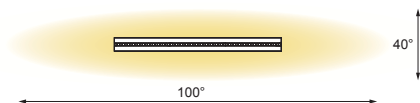

### BEAM ANGLES AND LENSES

The Drupl family includes beam angles of 50°, 80°, 100° or 120° - and also a lens with an elliptical light beam (40°x100°), generating a more spot-like linear lighting effect.