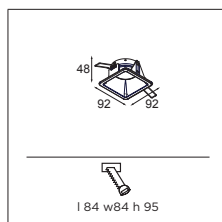

Lotis square IP55 for LED GE

black struc	12619108
white struc	12619109

! MUST BE USED WITH M-LED 50