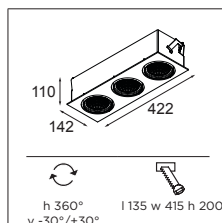

ACCESSORIES

ELECTRICAL - DRIVERS

SEE GOODIES SECTION

LIGHTING - ANTIGLARE

10212700	TRANSPARENT GLASS Ø79
10212702	HONEYCOMB Ø79
10212703	SPREADLENS Ø79

LIGHTING - REFLECTOR

11949930	REFLECTOR Ø79 SPOT
11949830	REFLECTOR Ø79 MEDIUM
11949730	REFLECTOR Ø79 FLOOD

ECO LED GE

Marcel 3x LED GE

3X LED ARRAY INCL. 31W

	WARM WHITE 2700K / CRI90+			WARM WHITE 3000K / CRI90+		
	SPOT 15°	MEDIUM 25°	FLOOD 40°	SPOT 15°	MEDIUM 25°	FLOOD 40°
black struc	14093032	14093132	14093232	14093332	14093432	14093532
white struc	14093009	14093109	14093209	14093309	14093409	14093509

! LUMEN OUTPUT (FOR 3000K - MEDIUM - GE)
500mA 4560lm 42W
700mA 6060lm 63W
900mA 7260lm 76.5W
1050mA 8268lm 93W
! 3500K AND 4000K ON REQUEST