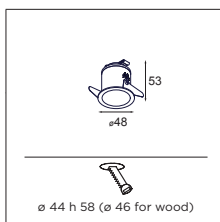

Smart lotis 48 IP54 LED GE

1X HIGH POWER LED INCL. 1.5W