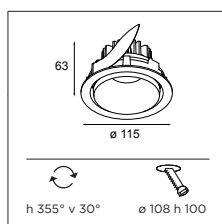

Smart kup 115 adjustable LED GE

1X LED ARRAY INCL. 9.2W