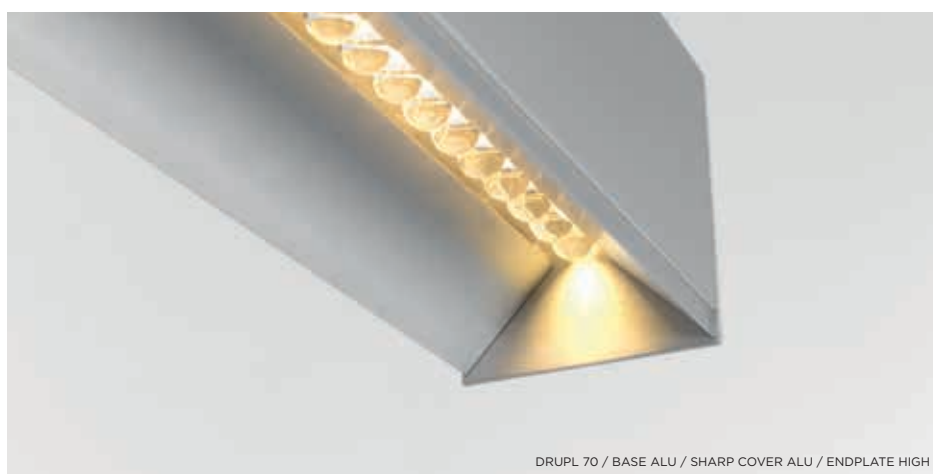

CHOOSE YOUR FAVOURITE SHAPES

The lighting base in H-shape houses the gear in the upper part. The bottom part, which holds the high-tech lighting strip, is finished off with a special cover. You can choose between three designs: curved, straight or sharp. Each side of the Drupl 70 base is clad in either of these finishes while the technology is centrally positioned. The result is a stunning lighting line.

The base, top cover and finishing covers are available in anodized alu, black structure, and white structure and in RAL colours

Lacquered covers can only be combined with lacquered bases.