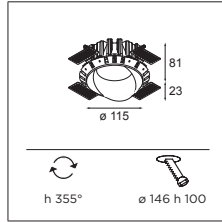

ACCESSORIES

ELECTRICAL - DRIVERS

SEE GOODIES SECTION

ECO LED GE

Wink 115 LED GE

1X LED ARRAY INCL. 16.2W