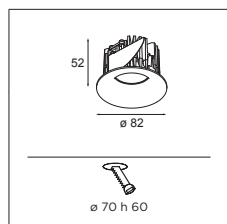

Smart cake 82 LED warm dim GE

1X LED ARRAY INCL. 12W