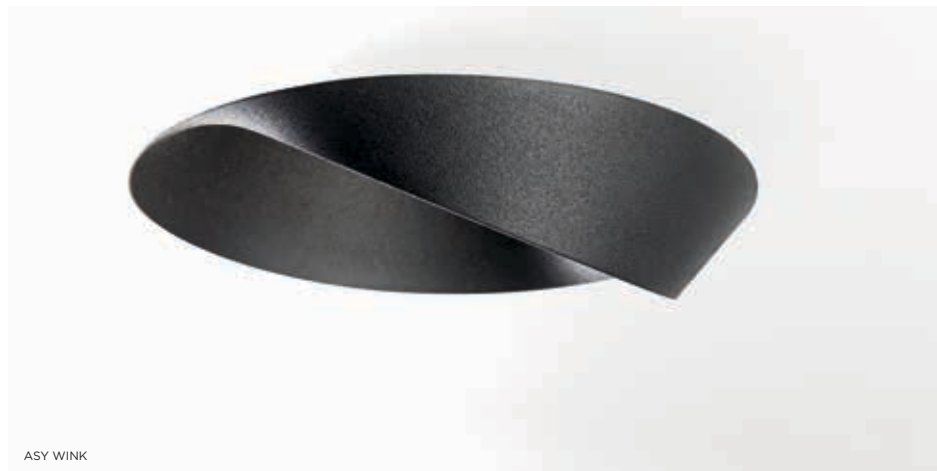

Wink / Asy wink

REFINED FINISHING

Wink generates a symmetrical downwards facing beam of light. Asy wink, however, emits light asymmetrically. While both look the same, they create a completely different light effect. The asymmetrical light allows you to really emphasise objects on the wall.