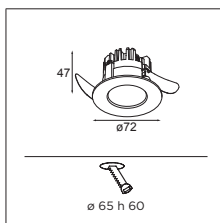

ACCESSORIES

ELECTRICAL - DRIVERS

SEE GOODIES SECTION

INSTALLATION - CONBOX

10490330 CONBOX 172X112X100X236

INSTALLATION - GYPKIT

12291330 GYPKIT 170X112 - Ø65

ECO LED GE

K72 IP54 LED GE

1X LED ARRAY INCL. 9.2W