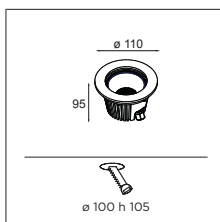

Hipy 110 anti glare IP67 LED GE

1X LED ARRAY INCL. 9.2W

Icons: Beam spread, 500mA, IP65/IP67, GWT 960°, 0.63KG, and a dropdown arrow.

	WARM WHITE 3000K / CRI90+
	MEDIUM 25°
alu	12345005

! LUMEN OUTPUT (FOR 3000K - MEDIUM)
350mA 226lm
500mA 304lm
700mA 391lm