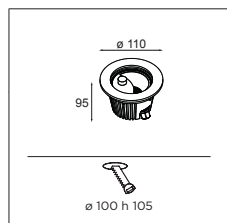

Hipy

ECO LED GE

Hipy 110 asy IP67 LED GE

1X LED ARRAY INCL. 9.2W

	WARM WHITE 3000K / CRI90+
	FLOOD 40°
alu	12345205

! LUMEN OUTPUT (FOR 3000K - FLOOD)

350mA	257lm
500mA	346lm
700mA	445lm

ECO LED GE