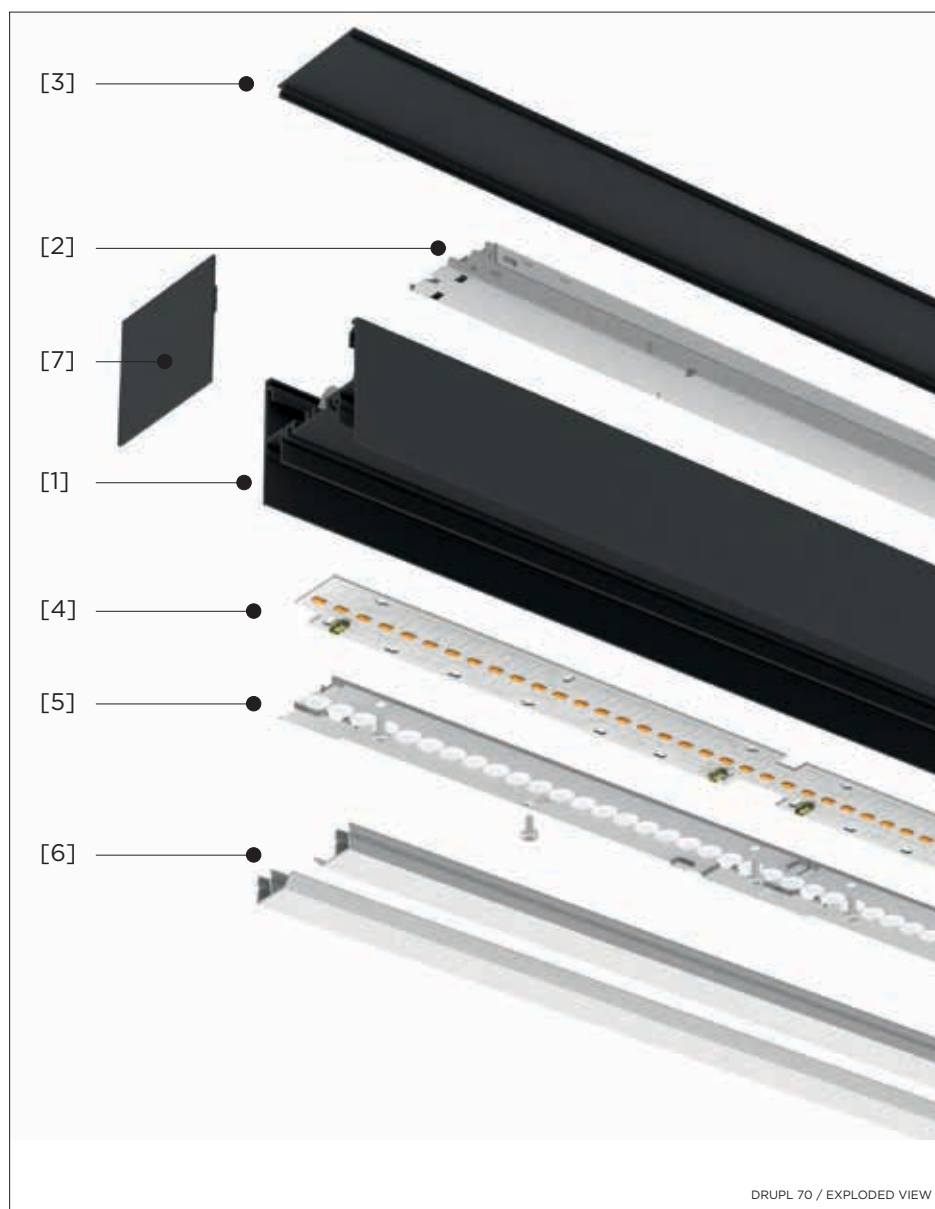

### BEAM ANGLES AND LENSES

The Drupl family includes beam angles of 50°, 80°, 100° or 120° - and also a lens with an elliptical light beam (40°x100°), generating a more spot-like linear lighting effect.

DRUPL 70 / BASE WHITE STRUCTURE / SHARP COVER WHITE STRUCTURE / ENDPLATE HIGH

DRUPL 70 / BASE BLACK STRUCTURE / STRAIGHT COVER BLACK STRUCTURE / ENDPLATE LOW

### REFINED FINISHING

Drupl 70 is a very elegant continuous lighting solution because of its thin base and sides (endplates), barely 1.5mm. The newly designed endplate also has the same thickness. Made from magnetized metal, the endplates fit in without the use of screws. The low endplate matches the height of the Drupl 70 base, while the high endplate, especially in combination with the sharp cover, gives an extra edge to the profile.

## ENGINEERING DESIGN

The R&D department mastered to design a highly performant continuous lighting solution equally easy to install and very functional.

- [1] **Base** — H-shaped and available in anodized alu, black structure, white structure or any RAL colour. Bottom part houses the technology and the optical components.
- [2] **Gears & cabling** — Fixed on the upper part of the base.
- [3] **Top cover** — A clickable top cover closes the upper part for the suspended version.
- [4] **LED lines** — available in 3000K and 4000K and positioned centrally and directly on the base of the lighting line. As such the base functions as a heat sink. Always to order in multiple modules of 280mm.
- [5] **Lenses** — Made of UV resistant PMMA material and placed meticulously over the LED lines. Quantity of lenses has to be equal to quantity of LED lines.
- [6] **Straight cover finish** — Clicks into the base of the lighting line and hides the technical features such as screws.
- [7] **Magnetic endplate** — Attached without any screws to the H-shaped base with a security cable and guarantees an easy installation.