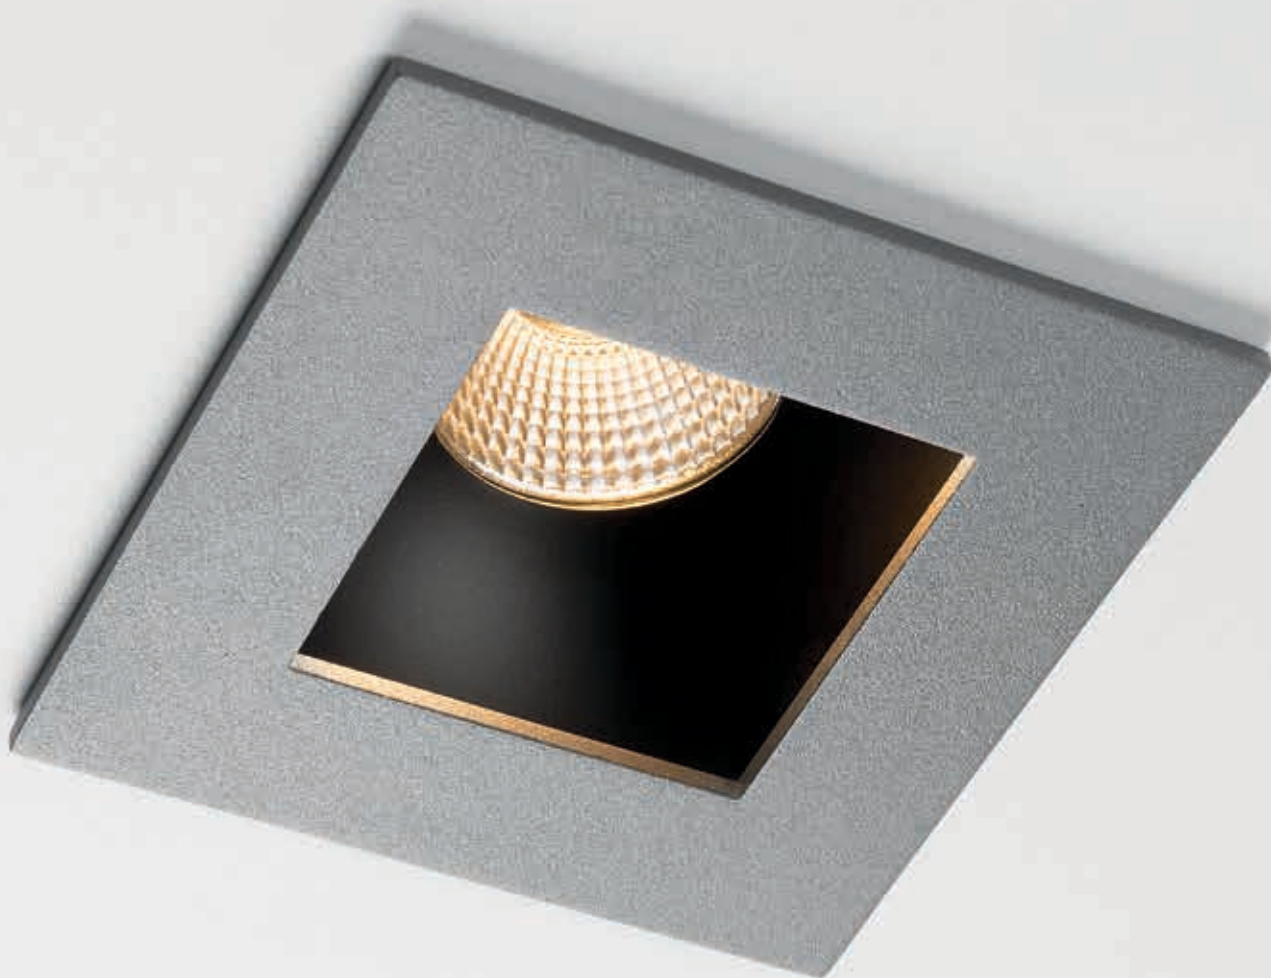

## Gliding light beam

Slide is one of the Modular icons. Its name refers to the light gliding out from the luminaire, channelled by the stunning inner body, and creating a softer and smooth lighting experience. Slide owes its popularity to its deeply embedded light source. It is available in the Modular donkey grey structure with black inner body or in an entirely white structure version.