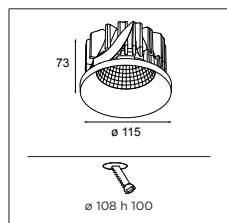

Smart kup 115

ECO LED GE

Smart kup 115 LED GE

1X LED ARRAY INCL. 16.25W