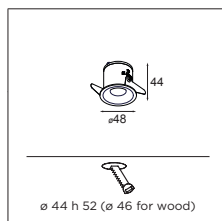

Smart cake 48

ACCESSORIES

ELECTRICAL - DRIVERS

SEE GOODIES SECTION

INSTALLATION - CONBOX

10889530 CONBOX 100X123X80X187

INSTALLATION - GYPKIT

12290730 GYPKIT 100X120 - Ø45

SURFACE TUBED

12900009 SURFACE TUBED 48 GE FOR 1X LED WHITE STRUC

12900032 SURFACE TUBED 48 GE FOR 1X LED BLACK STRUC

ECO LED GE

Smart cake 48 LED GE

1X HIGH POWER LED INCL. 1.5W