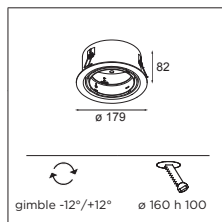

#### Haloscan 179 for LED GE

gimble -12°/+12° ø 160 h 100

black struc	10303002
white struc	10303009

! MUST BE USED WITH M-LED 111

M-LED 111