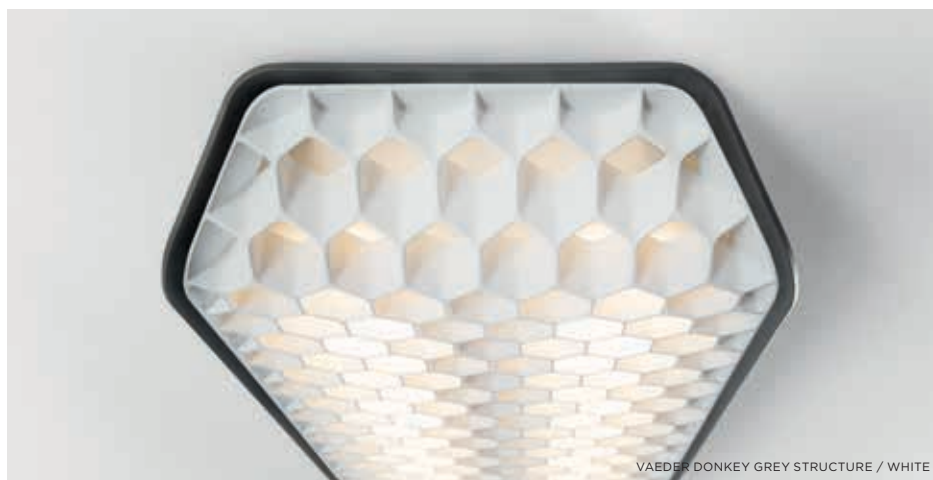

Vaeder

OTHERWORLDLY

Vaeder can be supplied either surface mounted or as a pendant. For surface mounting, it is positioned a small distance from the ceiling (6 mm), which gives it a lighter look, as if floating against the ceiling. In its pendant version, Vaeder's soft curves create a futuristic fixture that appears to be hovering out of another dimension. Using the power feed recessed suspension kit emphasizes the minimalistic look of the luminaire. For the sake of aesthetics, the suspension cylinders have been reduced in size (h 11 mm ø 16 mm). The fixture's suspension height can be modified using a new adjuster system.