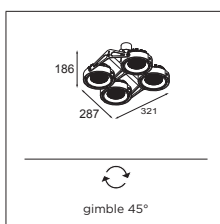

Nomad 111 4x LED GE

4X LED ARRAY INCL. 16.25W