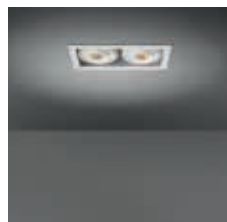

Mini multiple for 2x LED GE

alu - black	13130105
white struc	13130109