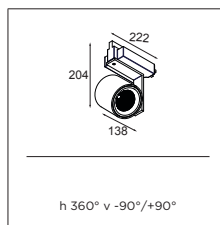

Single round

ACCESSORIES

INSTALLATION - TRACK

SURFACE	RECESSED	PROFILE
11242201	11242401	PROFILE 1M WHITE SHINY
11242202	11242402	PROFILE 1M BLACK
11242205	11242405	PROFILE 1M ALU
11240101	11240301	PROFILE 2M WHITE SHINY
11240102	11240302	PROFILE 2M BLACK
11240105	11240305	PROFILE 2M ALU

SURFACE	RECESSED	POWER FEED RIGHT
11240501	11241601	POWER FEED RIGHT WHITE SHINY
11240502	11241602	POWER FEED RIGHT BLACK
11240505	11241605	POWER FEED RIGHT ALU

SURFACE	RECESSED	POWER FEED LEFT
11240601	11241701	POWER FEED LEFT WHITE SHINY
11240602	11241702	POWER FEED LEFT BLACK
11240605	11241705	POWER FEED LEFT ALU

SURFACE	RECESSED	ENDPLATE
11241401	11241401	ENDPLATE WHITE SHINY
11241402	11241402	ENDPLATE BLACK
11241405	11241405	ENDPLATE ALU

SEE MAIN CATALOGUE FOR ADDITIONAL TRACK COMPONENTS

ECO LED GI

Single round LED GI

h 360° v -90°/+90°

1X LED ARRAY INCL. 26W