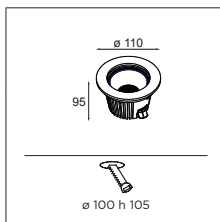

ECO LED GE

**Hipy 110 IP67 LED GE**

1X LED ARRAY INCL. 9.2W

Icons: Beam spread, 500mA, IP65/IP67, GWT 960°, 0.63KG, and a dropdown arrow.

	WARM WHITE 3000K / CRI90+
	FLOOD 40°
alu	12345405

! LUMEN OUTPUT (FOR 3000K - FLOOD)  
350mA 407lm  
500mA 547lm  
700mA 703lm