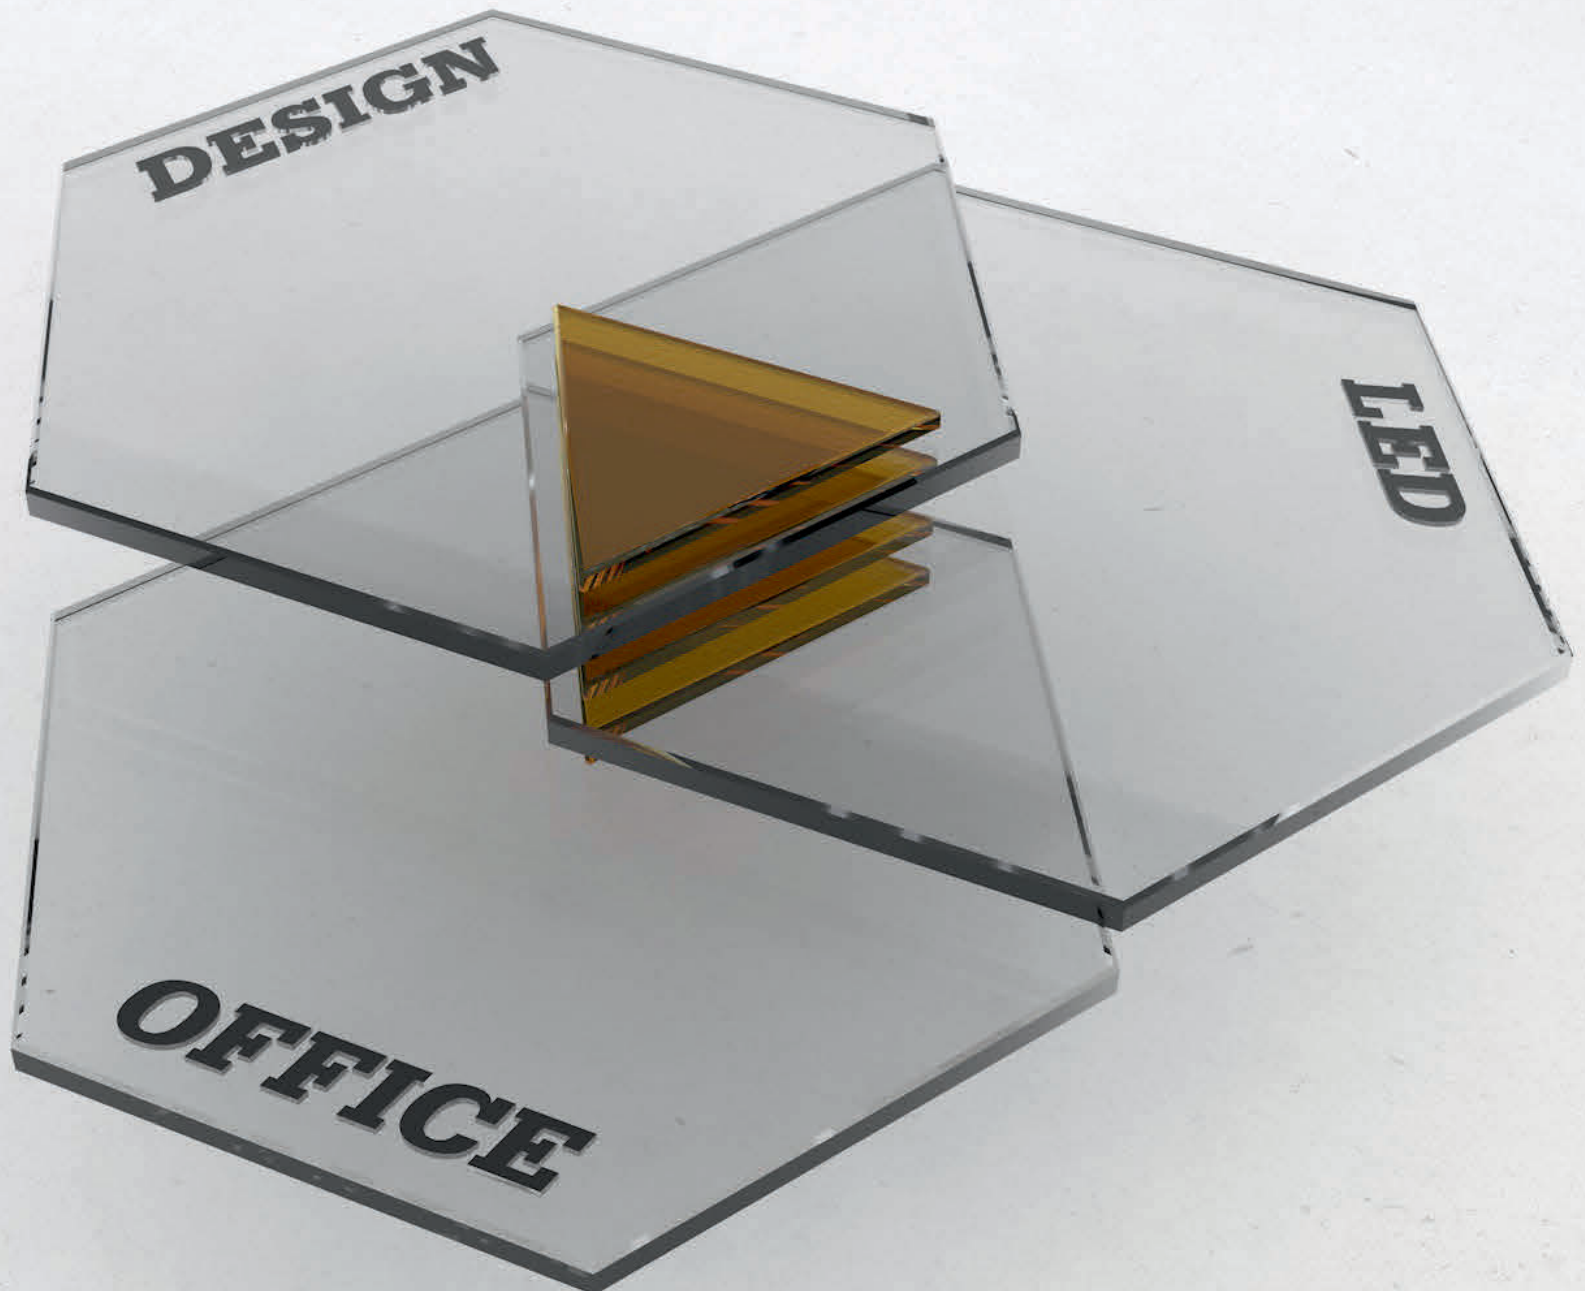

A CHALLENGING BRIEF

Vaeder is the result of a three-pillar directive imposed on the designer and engineers: create a Modular worthy design, integrate highly efficient technology and comply with the EN 12464-1 office standard. A challenging brief which led to the creation of a unique, high performance luminaire.