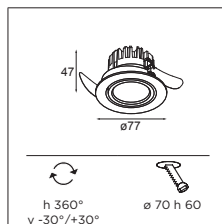

K77 adjustable

ACCESSORIES

ELECTRICAL - DRIVERS

SEE GOODIES SECTION

INSTALLATION - CONBOX

10889830 CONBOX 190X192X130X256

INSTALLATION - GYPKIT

12290130 GYPKIT 190X190 - Ø70

ECO LED GE

K77 adjustable LED GE

1X LED ARRAY INCL. 9.2W