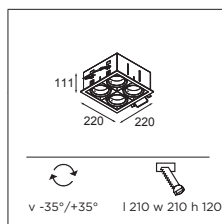

! MUST BE USED WITH M-LED 70