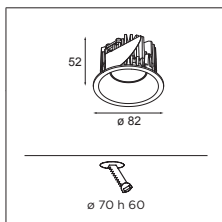

12844009	SURFACE TUBED 82 LARGE GI WHITE STRUC
12844032	SURFACE TUBED 82 LARGE GI BLACK STRUC
12844024	SURFACE TUBED 82 LARGE GI BRUSHED ALU

SURFACE TUBED 82 XL - GI

12843109	SURFACE TUBED 82 XL 1-10V/PUSHDIM GI WHITE STRUC
12843132	SURFACE TUBED 82 XL 1-10V/PUSHDIM GI BLACK STRUC
12843124	SURFACE TUBED 82 XL 1-10V/PUSHDIM GI BRUSHED ALU
12843209	SURFACE TUBED 82 XL DALI GI WHITE STRUC
12843232	SURFACE TUBED 82 XL DALI GI BLACK STRUC
12843224	SURFACE TUBED 82 XL DALI GI BRUSHED ALU
12843009	SURFACE TUBED 82 XL TRE DIM GI WHITE STRUC
12843032	SURFACE TUBED 82 XL TRE DIM GI BLACK STRUC
12843024	SURFACE TUBED 82 XL TRE DIM GI BRUSHED ALU

SURFACE TUBED SUSPENSION 82 LARGE - GI

12842009	SURFACE TUBED SUSPENSION 82 LARGE GI WHITE STRUC
12842032	SURFACE TUBED SUSPENSION 82 LARGE GI BLACK STRUC
12842024	SURFACE TUBED SUSPENSION 82 LARGE GI BRUSHED ALU

SURFACE TUBED SUSPENSION 82 XL - GI

12842309	SURF. TUBED SUSP. 82 XL 1-10V/PUSHDIM GI WHITE STRUC
12842332	SURF. TUBED SUSP. 82 XL 1-10V/PUSHDIM GI BLACK STRUC
12842324	SURF. TUBED SUSP. 82 XL 1-10V/PUSHDIM GI BRUSHED ALU
12842409	SURF. TUBED SUSP. 82 XL DALI GI WHITE STRUC
12842432	SURF. TUBED SUSP. 82 XL DALI GI BLACK STRUC
12842424	SURF. TUBED SUSP. 82 XL DALI GI BRUSHED ALU
12842209	SURF. TUBED SUSP. 82 XL TRE DIM GI WHITE STRUC
12842232	SURF. TUBED SUSP. 82 XL TRE DIM GI BLACK STRUC
12842224	SURF. TUBED SUSP. 82 XL TRE DIM GI BRUSHED ALU

ECO LED GE

Smart lotis 82 IP54 LED GE

1X LED ARRAY INCL. 9.2W