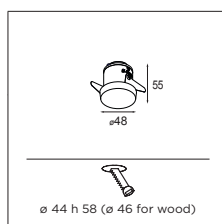

Smart kup 48 IP54 LED GE

1X HIGH POWER LED INCL. 1.5W