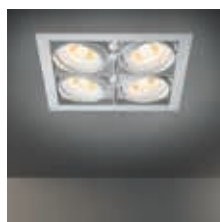

Multiple for 4x LED GE

alu - black	13170305
white struc	13170309

! MUST BE USED WITH M-LED 111