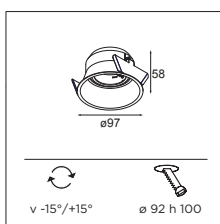

Lotis 97 concrete adjustable for LED GE

black	13100102
white struc	13100109

! MUST BE USED WITH M-LED 50