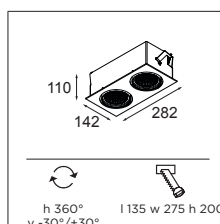

Marcel 2x LED GE

2X LED ARRAY INCL. 31W