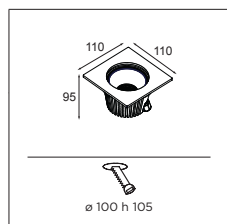

Hipy square 110x110 IP67 LED GE

1X LED ARRAY INCL. 9.2W

	WARM WHITE 3000K / CRI90+
	FLOOD 40°
alu	12346405

! LUMEN OUTPUT (FOR 3000K - FLOOD)

350mA	407lm
500mA	547lm
700mA	703lm

ACCESSORIES

ELECTRICAL - DRIVERS

SEE GOODIES SECTION

INSTALLATION - CONBOX

HIPY 70 SQUARE

12379930	CONBOX 75x145x95
12379730	RENOVATION CONBOX 73x75x151

HIPY 70 ROUND

12379830	CONBOX 75x145x123
12379630	RENOVATION CONBOX Ø73 H151

HIPY 110 SQUARE

12349930	CONBOX 115x251x150x115

HIPY 110 ROUND

12349830	CONBOX Ø114 H165