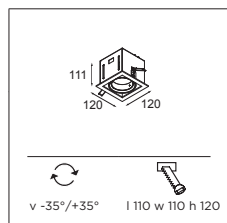

Mini multiple for LED

ECO LED GE

Mini multiple for 1x LED GE

alu - black	13130005
white struc	13130009

! MUST BE USED WITH M-LED 70

ECO LED GE

Mini multiple for 2x LED GE

alu - black	13130105
white struc	13130109

! MUST BE USED WITH M-LED 70

ACCESSORIES

ELECTRICAL - LED MODULE GE

! LED DRIVER SEE GOODIES SECTION

14070002	M-LED 70 2700K SPOT GE BLACK MATT
14070009	M-LED 70 2700K SPOT GE WHITE STRUC
14070102	M-LED 70 2700K MEDIUM GE BLACK MATT
14070109	M-LED 70 2700K MEDIUM GE WHITE STRUC
14070202	M-LED 70 2700K FLOOD GE BLACK MATT
14070209	M-LED 70 2700K FLOOD GE WHITE STRUC
14070302	M-LED 70 3000K SPOT GE BLACK MATT
14070309	M-LED 70 3000K SPOT GE WHITE STRUC
14070402	M-LED 70 3000K MEDIUM GE BLACK MATT
14070409	M-LED 70 3000K MEDIUM GE WHITE STRUC
14070502	M-LED 70 3000K FLOOD GE BLACK MATT
14070509	M-LED 70 3000K FLOOD GE WHITE STRUC
14070602	M-LED 70 4000K SPOT GE BLACK MATT
14070609	M-LED 70 4000K SPOT GE WHITE STRUC
14070702	M-LED 70 4000K MEDIUM GE BLACK MATT
14070709	M-LED 70 4000K MEDIUM GE WHITE STRUC
14070802	M-LED 70 4000K FLOOD GE BLACK MATT
14070809	M-LED 70 4000K FLOOD GE WHITE STRUC

! LUMEN OUTPUT (FOR 3000K - MEDIUM - GE)

350mA 550lm 6.2W

500mA 739lm 9.2W

! 3500K on request