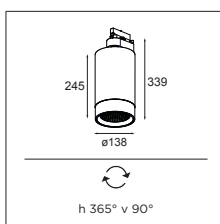

Kanon track 138 LED GI

1X LED ARRAY INCL. 56W

Icons: Dimmable, 230V, R.C., IP20, GWT 960°, 2.35KG, and an upward arrow.

TRAILING EDGE DIMMABLE	WARM WHITE 2700K / CR190+			
	SPOT 15°	MEDIUM 25°	FLOOD 40°	WIDE FLOOD 60°
black struc	13160032	13160132	13160232	13160332
white struc	13160009	13160109	13160209	13160309

TRAILING EDGE DIMMABLE	WARM WHITE 3000K / CR190+			
	SPOT 15°	MEDIUM 25°	FLOOD 40°	WIDE FLOOD 60°
black struc	13160432	13160532	13160632	13160732
white struc	13160409	13160509	13160609	13160709

TRAILING EDGE DIMMABLE	NEUTRAL WHITE 4000K / CR190+			
	SPOT 15°	MEDIUM 25°	FLOOD 40°	WIDE FLOOD 60°
black struc	13160832	13160932	13161032	13161132
white struc	13160809	13160909	13161009	13161109

! 3500K ON REQUEST
! LUMEN OUTPUT (FOR 3000K - MEDIUM) - 4457lm