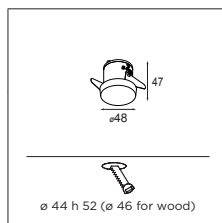

Smart kup 48

ACCESSORIES

ELECTRICAL - DRIVERS

SEE GOODIES SECTION

INSTALLATION - CONBOX

10889530 CONBOX 100X123X80X187

INSTALLATION - GYPKIT

12290730 GYPKIT 100X120 - Ø45

SURFACE TUBED

12900009 SURFACE TUBED 48 GE FOR 1X LED WHITE STRUC

12900032 SURFACE TUBED 48 GE FOR 1X LED BLACK STRUC

ECO LED GE

Smart kup 48 LED GE

1X HIGH POWER LED INCL. 1.5W