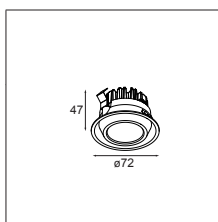

M-LED 70

1X LED ARRAY INCL. 9.2W

III 500mA IP20 GWT 960° 0,18KG

		WARM WHITE 2700K / CR190+		
		SPOT 15°	MEDIUM 25°	FLOOD 40°
black matt	14070002	14070102	14070202	
white struc	14070009	14070109	14070209	
		WARM WHITE 3000K / CR190+		
		SPOT 15°	MEDIUM 25°	FLOOD 40°
black matt	14070302	14070402	14070502	
white struc	14070309	14070409	14070509	
		NEUTRAL WHITE 4000K / CR190+		
		SPOT 15°	MEDIUM 25°	FLOOD 40°
black matt	14070602	14070702	14070802	
white struc	14070609	14070709	14070809	

! CAN BE COMBINED WITH MINI MULTIPLE (TRIMLESS) AND HALOSCAN 128
! LUMEN OUTPUT (FOR 3000K - MEDIUM - GE)
350mA 550lm 6.2W
500mA 739lm 9.2W
! 3500K ON REQUEST