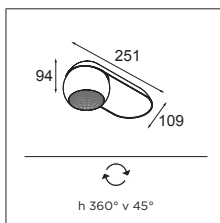

ECO LED GI

Marbul 1x LED GI

1X LED ARRAY INCL. 9.3W