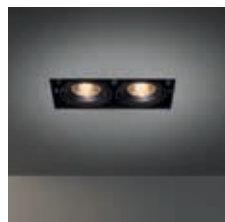

Multiple trimless for 2x LED GE

black	13171102
white struc	13171109