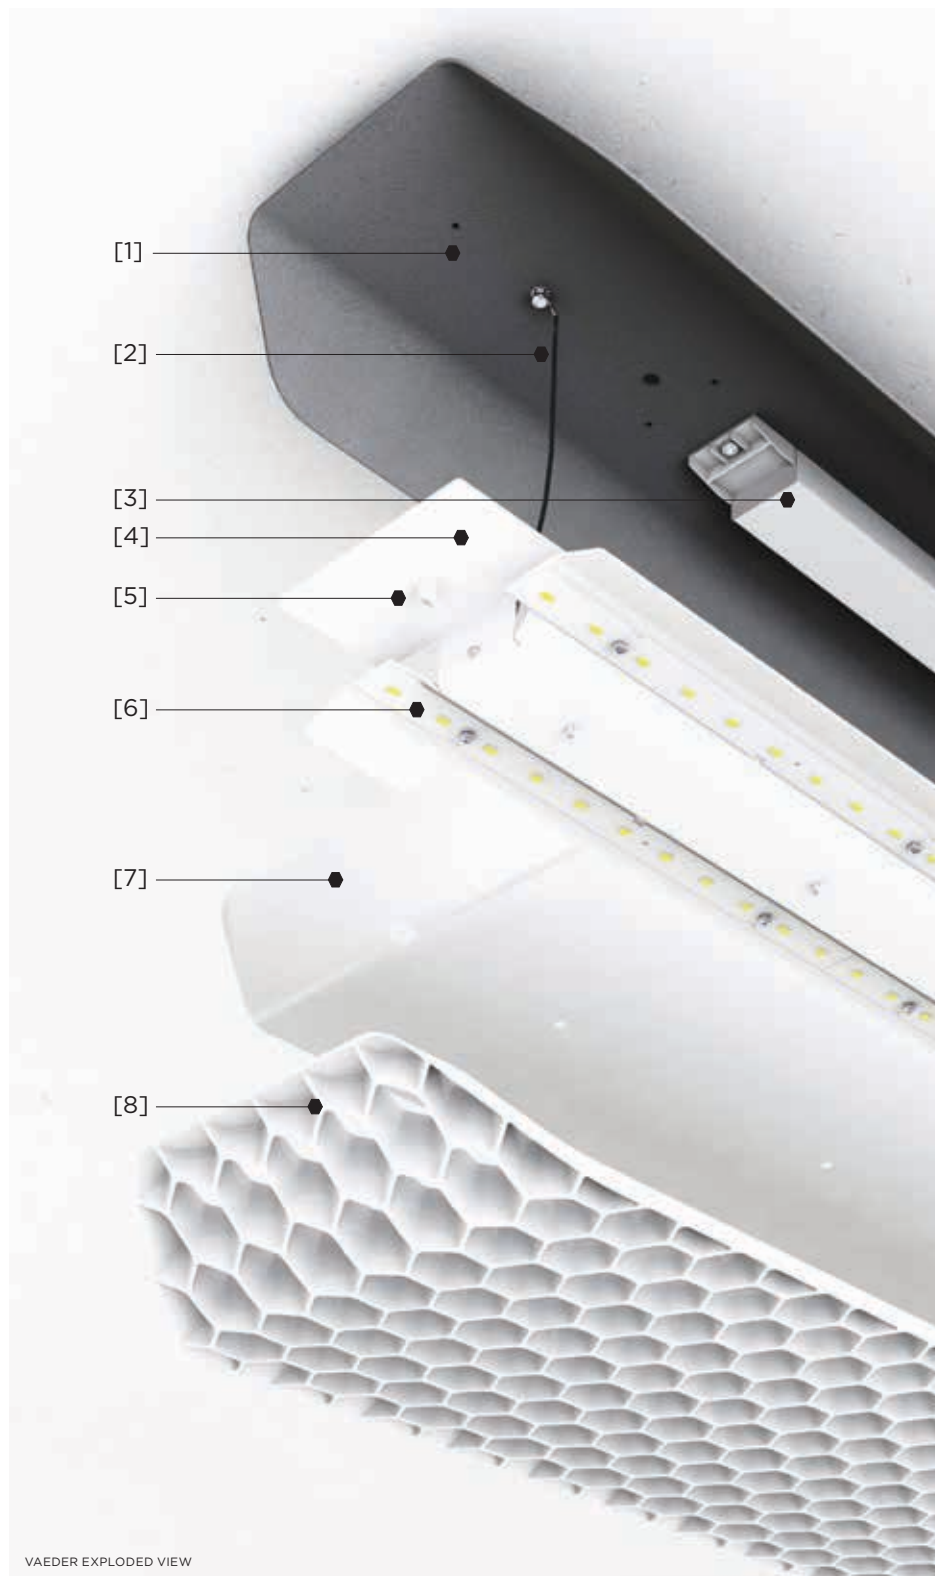

ENGINEERING DESIGN

- [1] **Shell** — Manufactured from a folded sheet of aluminium and finished off with a fine structured powdered painted low gloss.
- [2] **Safety cable** — Provides the necessary comfort during connection of the wires and installation.
- [3] **Gear** — Fixed on the outer shell and standard dimmable (1-10V/Pushdim/Dali).
- [4] **Reflector** — Made from aluminium and shaped to optimize the reflection of the LEDs.
- [5] **Retained panel screws** — Screws attached to the reflector cannot be lost during installation and are proof of Modular's engineering ingenuity.
- [6] **LED** — Vaeder uses high-efficiency power LEDs, known for their self-cooling capability. With a CRI 80 and selected colour temperature of 3000K and 4000K.
- [7] **Diffuser foil** — Enables a more equal light spread. Made of polycarbonate of 0.5 mm thick.
- [8] **Honeycomb** — Designed as an ABS injection moulded part and impact resistant. The wet painted finishing comes in black and white. The honeycomb connects seamlessly to the outer shell.