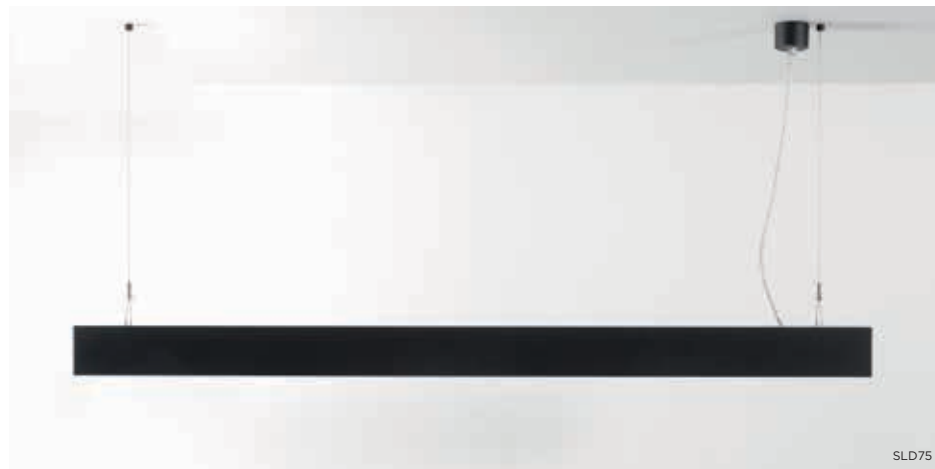

MANAGE YOUR LIFETIME LUMEN - CLO

The Constant Light Output (CLO) function offsets the loss of luminous flux over the lamp's lifetime, ensuring that the LED luminaire will always deliver the initial light level. In view of lumen depreciation, the engine is programmed to start at a dimmed level ($\pm 80\%$) for a new luminaire and gradually increases current over the life of the light source. CLO results in considerable energy savings and a longer lifetime of the system.

SLD75