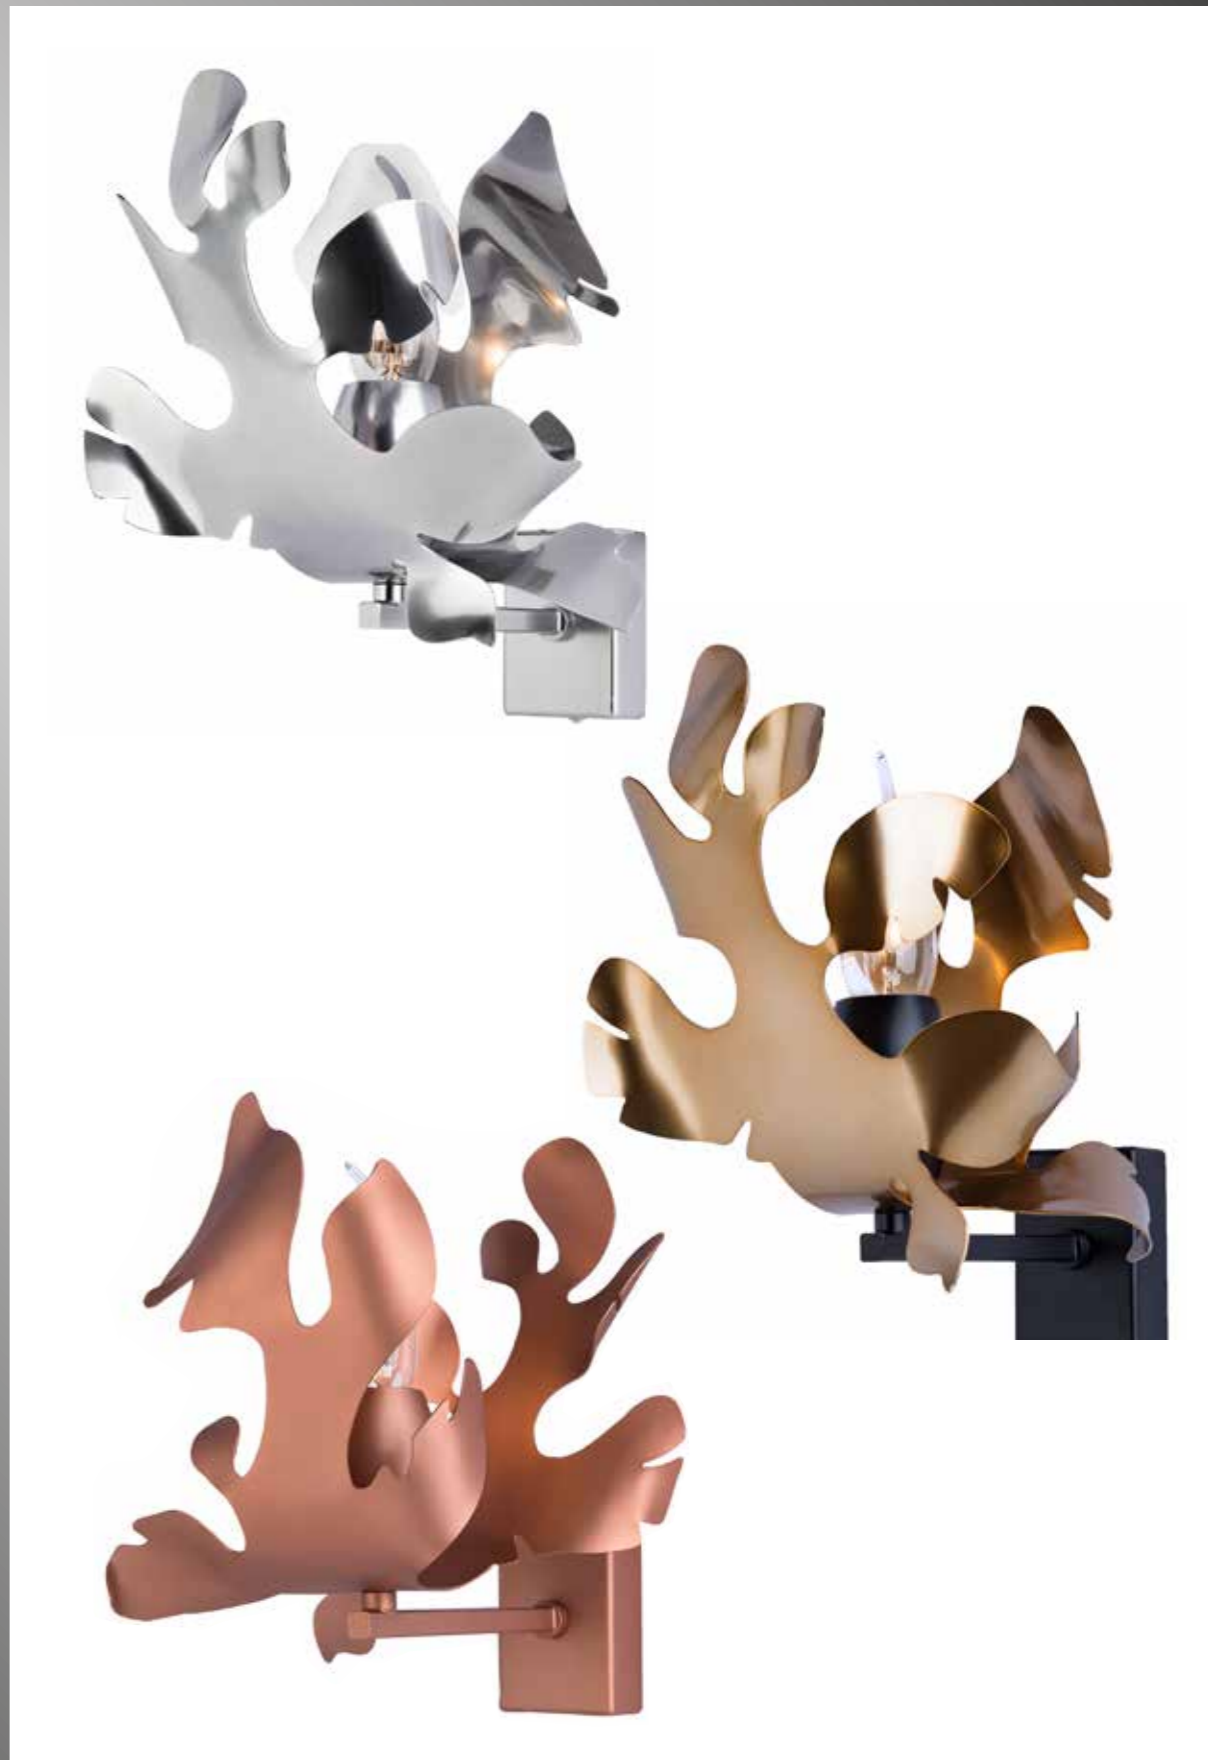

TREDICI®

Design

since 1964

ECLISSE by Daniele Tredici

Suspension Eclisse **Art. 2016/5 S**
Technical data:
Suspension High level of craftsmanship of fine steel and crystal clear Pyrex glasses
5 x G9 led
Dimension H 41 ø 64 D 22 cm (Length of the steel cable up 150 cm)
Finish Color Chrome

Suspension Eclisse **Art. 2016/5 S**
Technical data:
Suspension High level of craftsmanship of fine steel and sandblasted Pyrex glasses
5 x G9 led
Dimension H 41 ø 64 D 22 cm (Length of the steel cable up 150 cm)
Finish Black & Brass

I'm copper

Suspension Eclisse
Technical data:
Suspension High level of craftsmanship of fine steel and crystal clear Pyrex glasses
5 x G9 led
Dimension H 41 ø 64 D 22 cm (Length of the steel cable up 150 cm)
Finish Color of Copper

Art. 2016/5 S

Wall lamp Eclisse
Technical data:
Wall lamp High level of craftsmanship of fine steel
1 x E14 led
Dimension H 25 ø 18 D 22 cm
Finish Chrome - Black & Brass - Copper

Art. 2016/1 WL

Floor lamp Eclisse
Technical data:
Floor lamp High level of craftsmanship of fine steel
1 x E14 led
Dimension H 132 ø 18 D 26 cm
Finish Chrome - Black & Brass - Brass & Copper