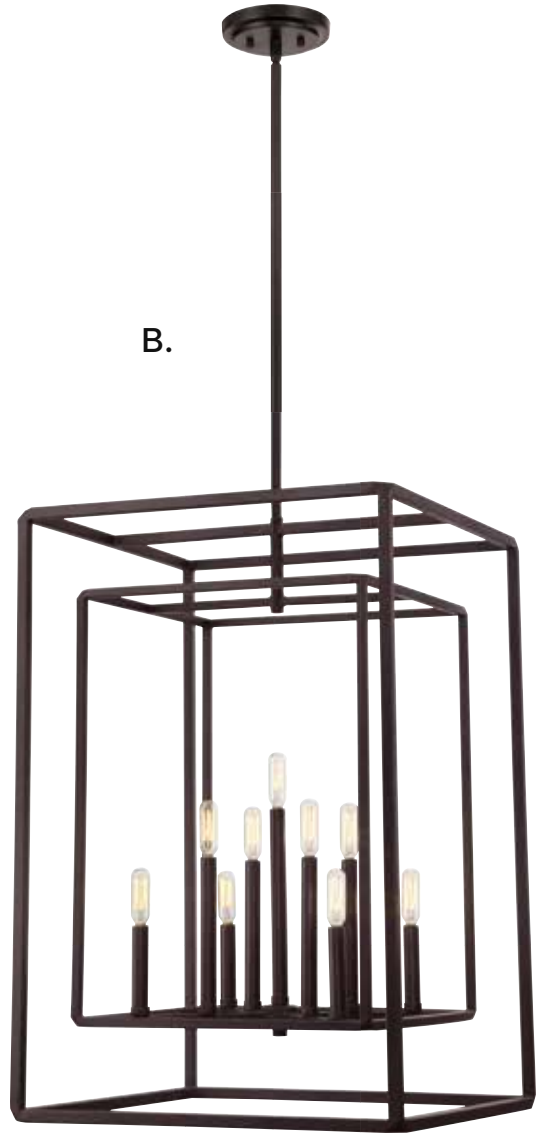

BERLIN

A.

B.

C.

Options: 7-EXTLG-13 Pendant Extension Rod - 12"