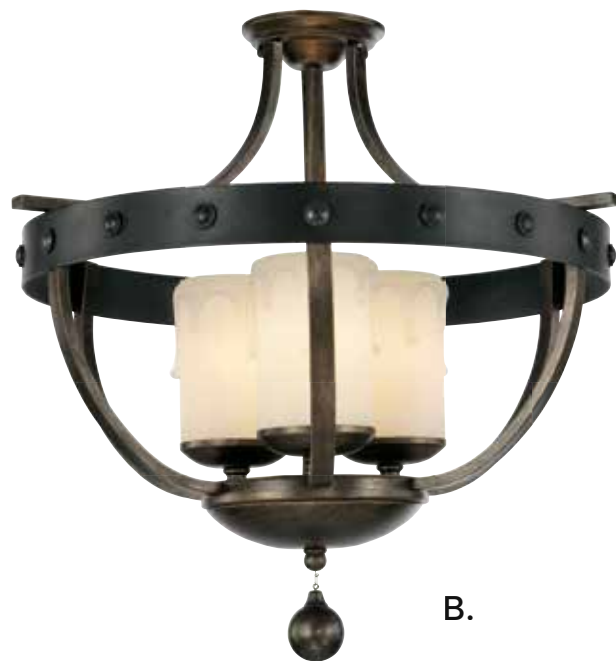

ALSACE

B.

C.

B. 6-9545-3-196
3-Light Semi-Flush
Reclaimed Wood Finish
23"W x 22"H
3E 100W
Soft White Beeswax Candle Covers

C. 9-9546-1-196
1-Light Sconce – ADA Compliant
Reclaimed Wood Finish
6"W x 11"H x 4"E
1C 60W
Soft White Glass