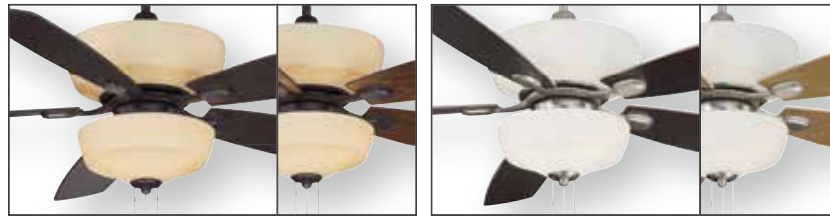

FAN NUMBER	52-140-5RV-13	52-140-5RV-SN
MOTOR FINISH	English Bronze	Satin Nickel
BLADE FINISH	Chestnut / Walnut	Chestnut / Maple
FAN LIGHT	Included	Included
GLASS	Pale Cream	White Frosted
DOWNROD	13	SN

COMPATIBLE REMOTE CONTROLS: RMT006, WLC400

- Motor Size 172 x 20
- 52" Blade Span
- 14° Blade Pitch
- 3-Speed Pull-Chain Reversible Motor
- Additional Downrod Lengths Sold Separately
- Decorative Cover For Non-Light Use Included
- Integrated Fan Light Included
- Upper Fan Light 4C 15W
- Lower Fan Light 3C 40W
- Reversible Color Fan Blades Included
- Not Hugger Kit Adaptable

ENERGY INFORMATION
at High Speed

Airflow 5,027 Cubic Feet Per Minute	Electricity Use 63.0 Watts (Excludes Lights)	Airflow Efficiency 80.43 Cubic Feet Per Minute Per Watt

Compare: 49" to 60" ceiling fans have airflow efficiencies ranging from approximately 51 to 176 cubic feet per minute per watt at high speed.
Money-Saving Tip: Turn off fan when leaving room.

**Lamp Included
Incandescent**