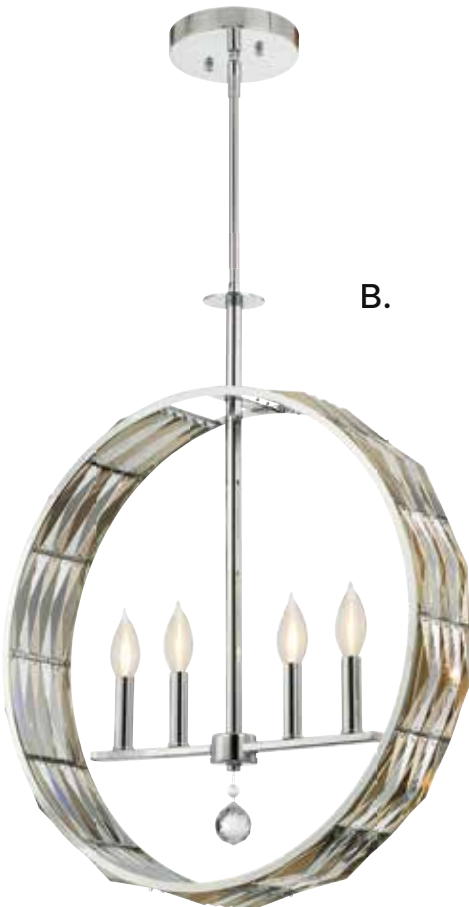

LANCASTER

Options: 7-EXT-11 Pendant Extension Rod - 9-1/2"