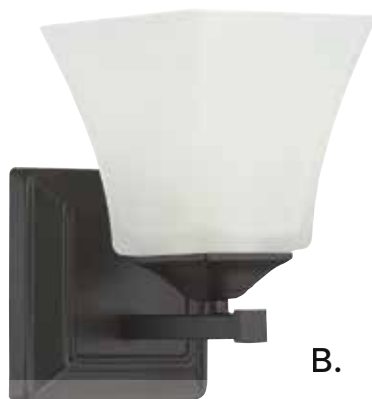

B.

- A. **9-2099-1-SN**
  1-Light Bath Bar
  Satin Nickel Finish
  5-1/8"W x 7-3/4"H x
  6-1/2"E
  1E 100W
  Frosted Glass
- B. **9-2099-1-13**
  1-Light Bath Bar
  English Bronze Finish
  5-1/8"W x 7-3/4"H x
  6-1/2"E
  1E 100W
  Frosted Glass