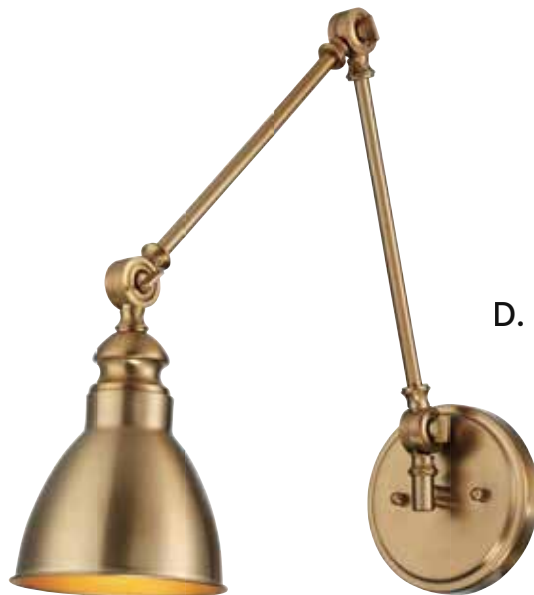

D.

C. 9-960-1-SN
1-Light Adjustable Sconce
Satin Nickel Finish
5-1/2"W x 17"H x 13"E
Adj E 13" - 33-3/4"
1E 100W

D. 9-960-1-322
1-Light Adjustable Sconce
Warm Brass Finish
5-1/2"W x 17"H x 13"E
Adj E 13" - 33-3/4"
1E 100W