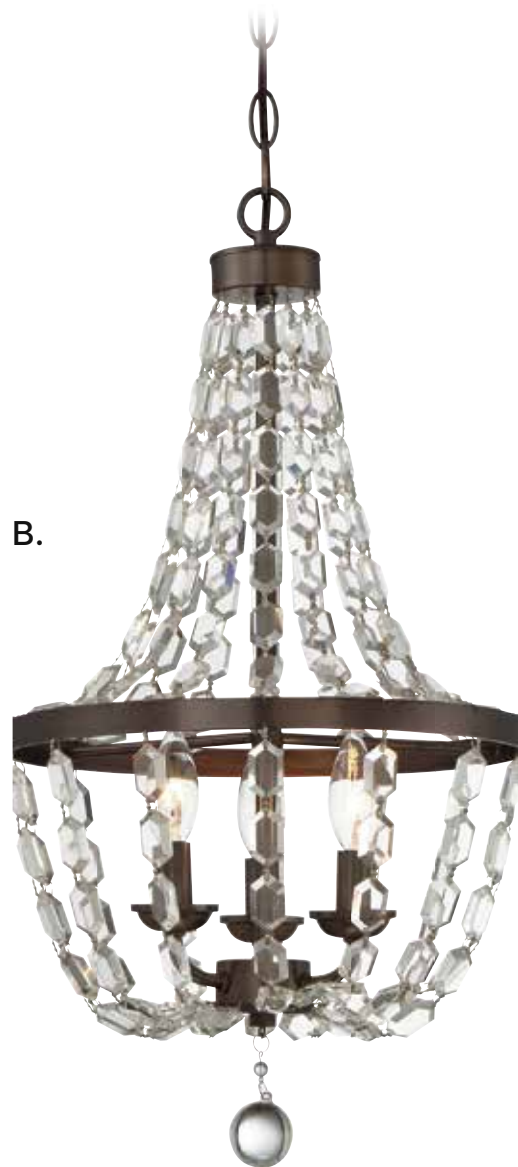

A. **1-871-3-13**
3-Light Mini-Chandelier
English Bronze Finish
16"W x 20-1/2"H
3C 60W
Clear Crystal
Cream Drip Candle Covers

B. **1-8733-3-28**
3-Light Mini-Chandelier
Oiled Burnished Bronze Finish
13"W x 24-1/2"H
3C 60W
Clear Crystal
Metal Candle Covers

B.