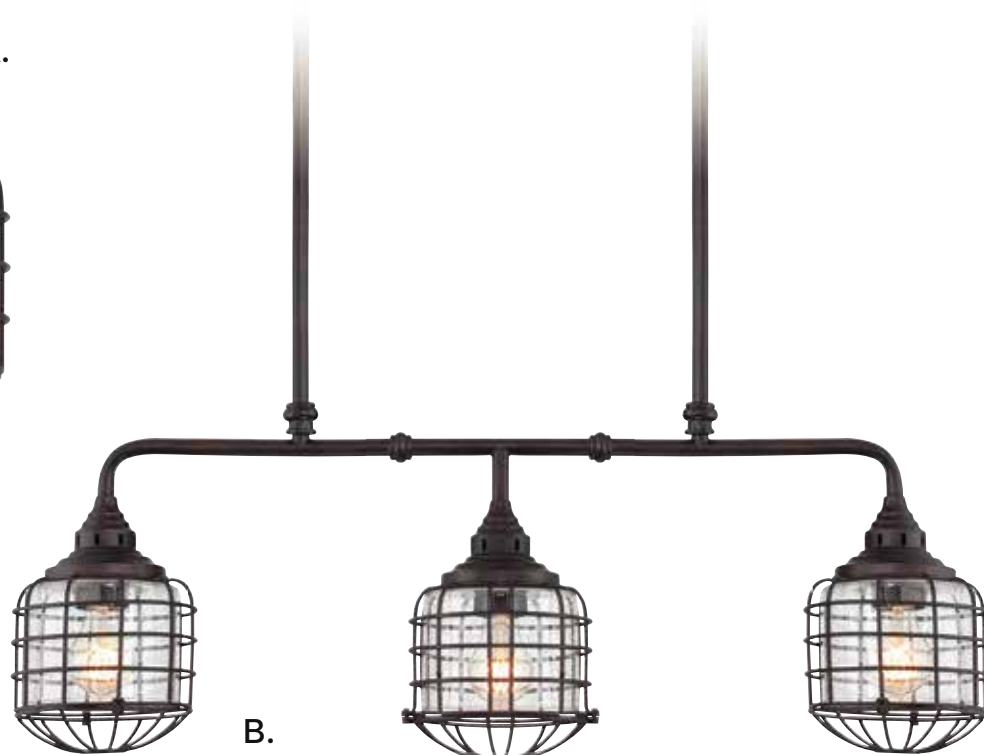

B.

Options: 7-EXTLG-13 Pendant Extension Rod - 12"