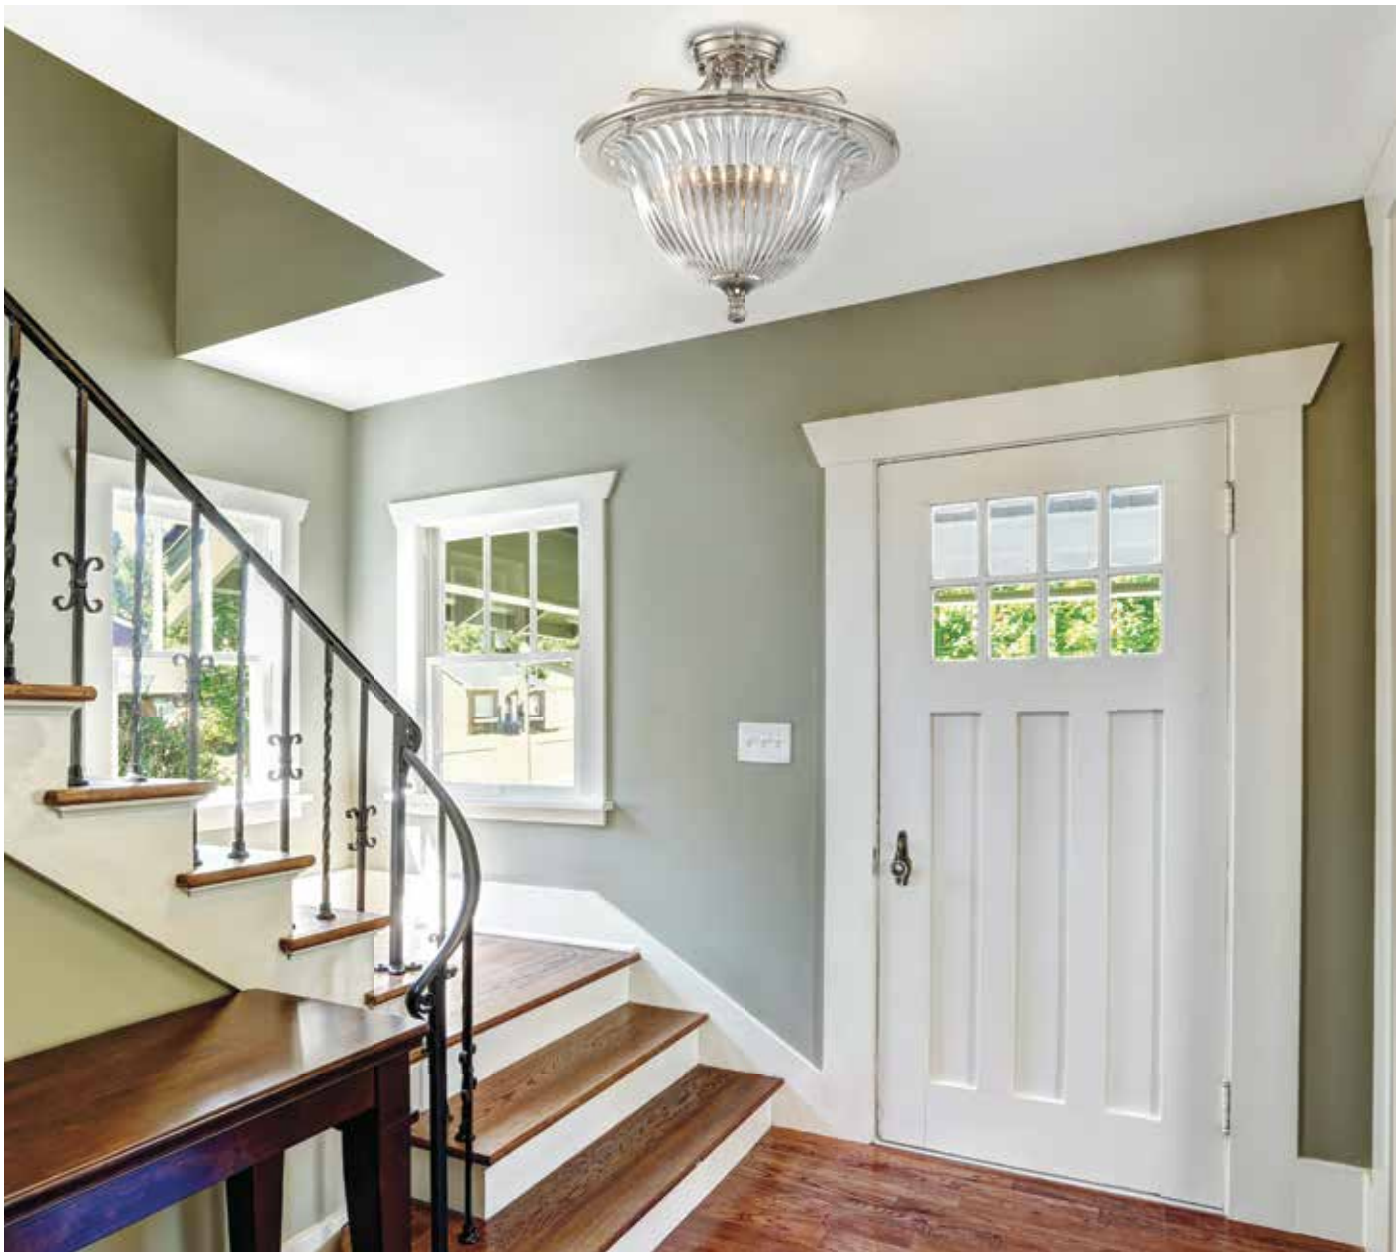

ABERDEEN

A. 6-151-3-SN

3-Light Semi-Flush
Satin Nickel Finish
16"W x 14-1/4"H
3E 60W
Clear Ribbed Glass

B. 6-151-3-44

3-Light Semi-Flush
Classic Bronze Finish
16"W x 14-1/4"H
3E 60W
Clear Ribbed Glass

C. 6-151-3-109

3-Light Semi-Flush
Polished Nickel Finish
16"W x 14-1/4"H
3E 60W
Clear Ribbed Glass

D. 6-150-14-SN

14" Flush Mount
Satin Nickel Finish
14"W x 8-1/4"H
2E 60W
Clear Ribbed Glass

E. 6-150-14-44

14" Flush Mount
Classic Bronze Finish
14"W x 8-1/4"H
2E 60W
Clear Ribbed Glass

F. 6-150-14-109

14" Flush Mount
Polished Nickel Finish
14"W x 8-1/4"H
2E 60W
Clear Ribbed Glass