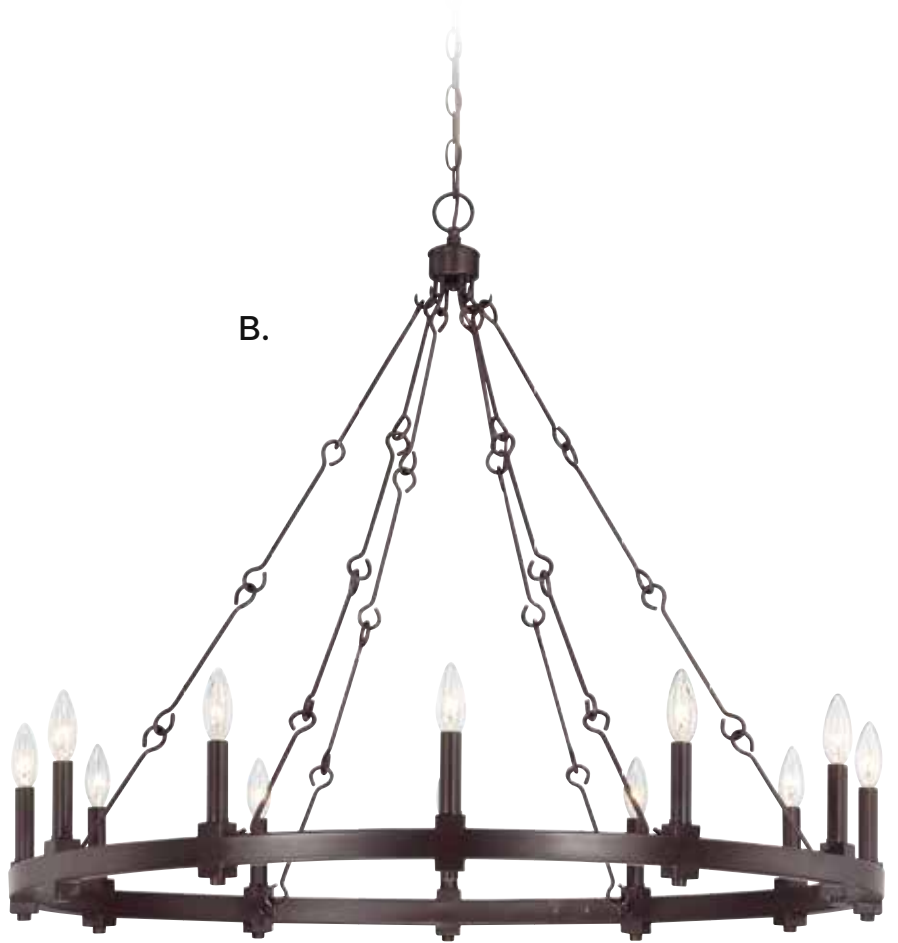

ADRIA

B.

A.

A. **1-930-8-13**
8-Light Chandelier
English Bronze Finish
32"W x 26"H
8C 60W
Metal Candle Covers

B. **1-931-12-13**
12-Light Chandelier
English Bronze Finish
38-1/2"W x 33"H
12C 60W
Metal Candle Covers