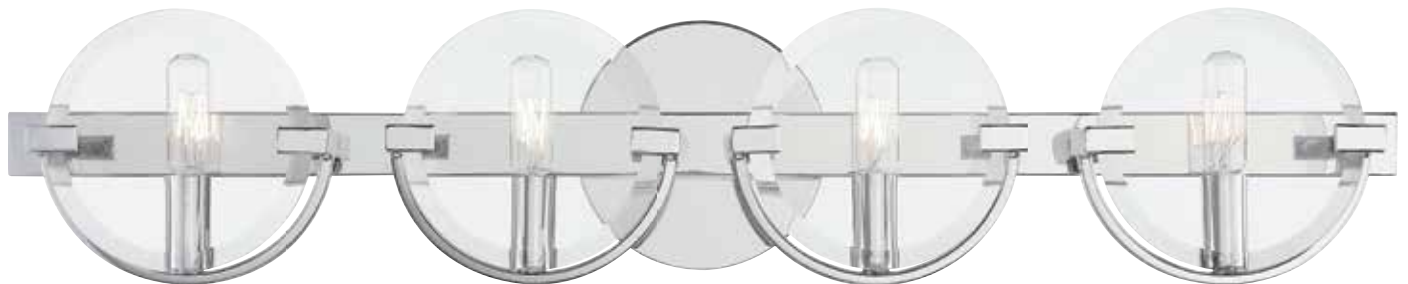

# MALVERN

B.

**B. 8-2094-2-109**  
2-Light Bath Bar  
Polished Nickel Finish  
16-1/8"W x 6-1/4"H x  
4-5/8"E  
2C 60W  
Clear Beveled Glass

C.

**C. 8-2094-3-109**  
3-Light Bath Bar  
Polished Nickel Finish  
24"W x 6-1/4"H x 4-5/8"E  
3C 60W  
Clear Beveled Glass