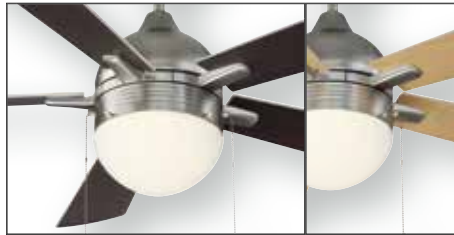

FAN NUMBER	52-150-5RV-SN
MOTOR FINISH	Satin Nickel
BLADE FINISH	Chestnut / Maple
FAN LIGHT	Included
GLASS	White Frosted
DOWNROD	SN

COMPATIBLE REMOTE CONTROLS: RMT010, WLC500

- Motor Size 172 x 14
- 52" Blade Span
- 13.5° Blade Pitch
- 3-Speed Pull-Chain Reversible Motor
- Additional Downrod Lengths Sold Separately
- Integrated Fan Light Included
- Medium Base Socket 2E 13W CFL Bulbs Included
- Reversible Color Fan Blades Included
- Not Hugger Kit Adaptable

Lamp Included
Fluorescent

ENERGY INFORMATION at High Speed		
Airflow 4,777 Cubic Feet Per Minute	Electricity Use 63.0 Watts (Excludes Lights)	Airflow Efficiency 75.7 Cubic Feet Per Minute Per Watt
Compare: 49" to 60" ceiling fans have airflow efficiencies ranging from approximately 51 to 176 cubic feet per minute per watt at high speed.