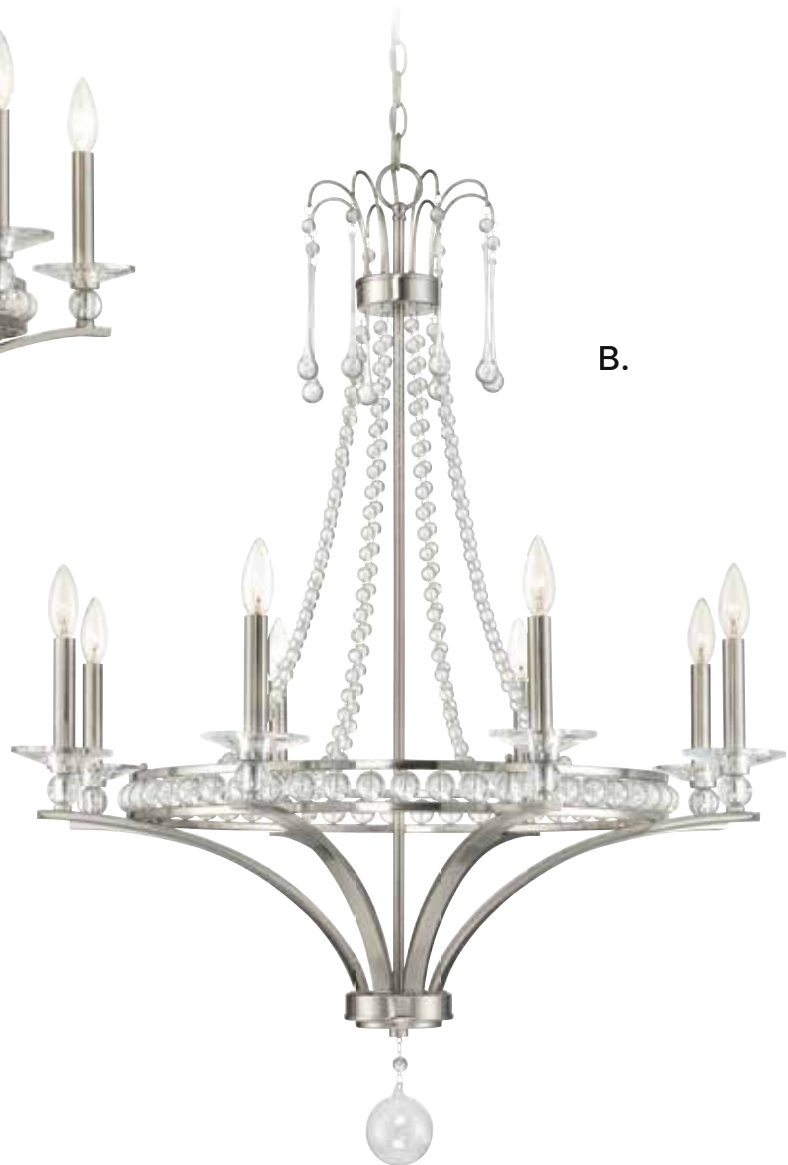

# ALANA

**BRIAN THOMAS**  
COLLECTION

A.

B.

A. **1-400-5-SN**  
5-Light Chandelier  
Satin Nickel Finish  
27-1/8"W x 34-3/4"H  
5C 60W  
Clear Crystal  
Metal Candle Covers

B. **1-401-8-SN**  
8-Light Chandelier  
Satin Nickel Finish  
32"W x 40-1/2"H  
8C 60W  
Clear Crystal  
Metal Candle Covers