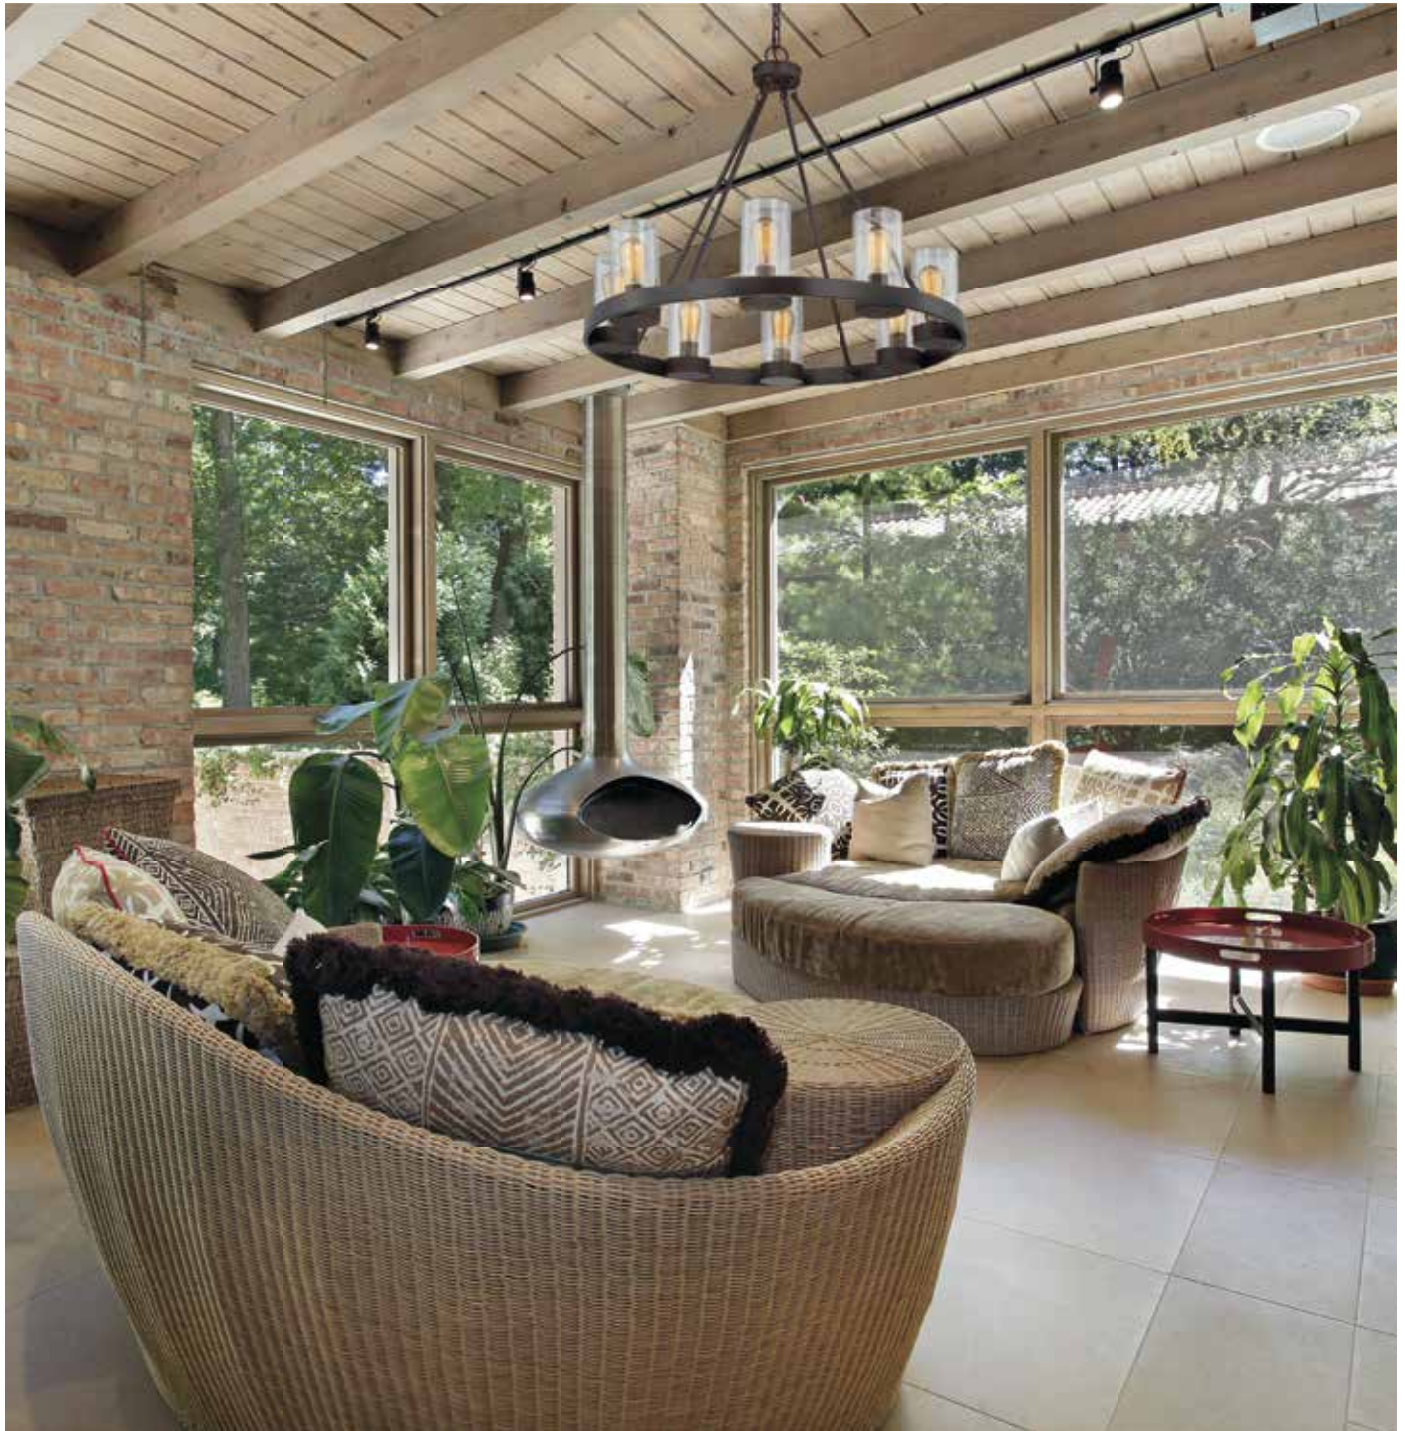

*C.

A. 1-1130-8-13

8-Light Outdoor Chandelier
English Bronze Finish
32"W x 27-5/8"H
8E 60W
Clear Glass
UL Damp Rated

B. 1-1131-12-13

12-Light Outdoor
Rectangular Chandelier
English Bronze Finish
45"L x 19"W x 30"H
12E 60W
Clear Glass
UL Damp Rated

C. 9-1132-1-13

1-Light Outdoor Sconce
English Bronze Finish
5-1/8"W x 9-7/8"H x 5-3/4"E
1E 60W
Clear Glass
UL Wet Rated