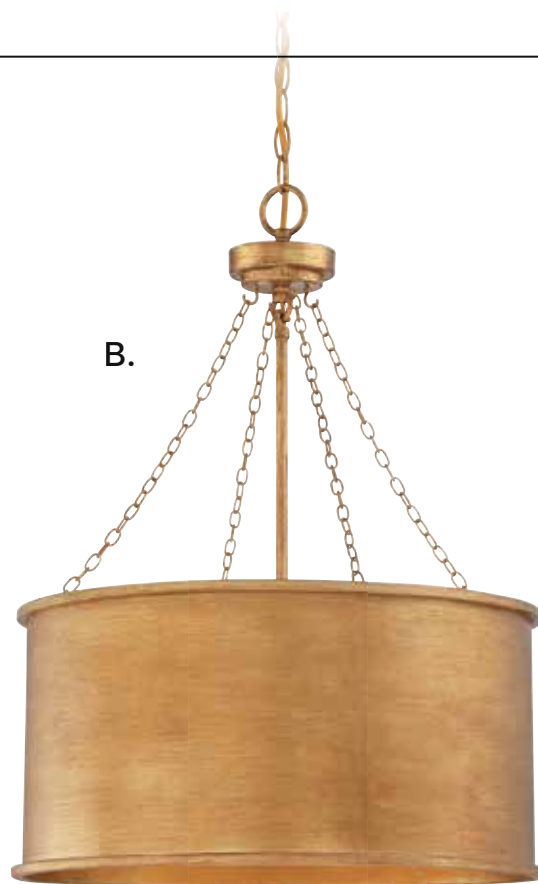

B.

A. 7-488-6-54
6-Light Pendant
Gold Patina Finish
25"W x 29"H
6E 100W

B. 7-487-4-54
4-Light Pendant
Gold Patina Finish
19"W x 26-1/2"H
4E 100W