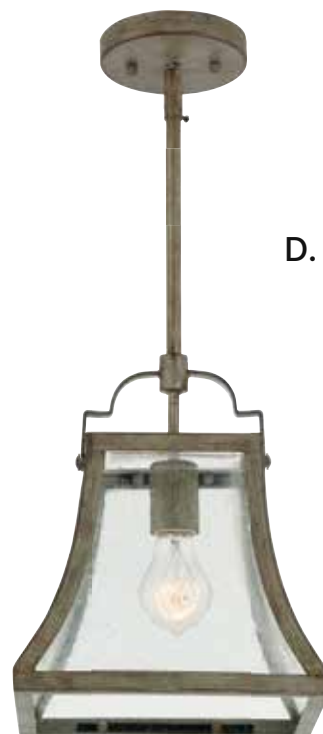

D.

Options: 7-EXT-12 Pendant Extension Rod - 9-1/2"