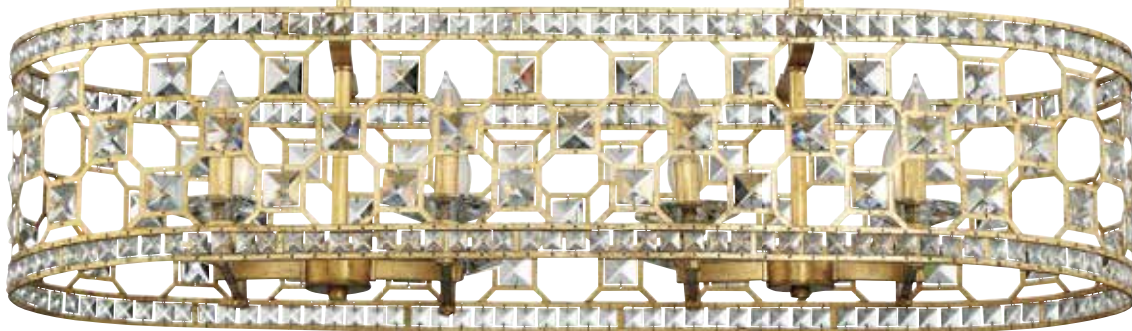

# CLARION

A.

B.

**BRIAN THOMAS**  
COLLECTION

**A. 1-841-8-33**  
8-Light Oval Chandelier  
Gold Bullion Finish  
41-1/2"L x 15"W x 11-1/2"H  
Adj H 11-1/2" - 65-1/2"  
8C 60W  
Clear Crystal  
Metal Candle Covers