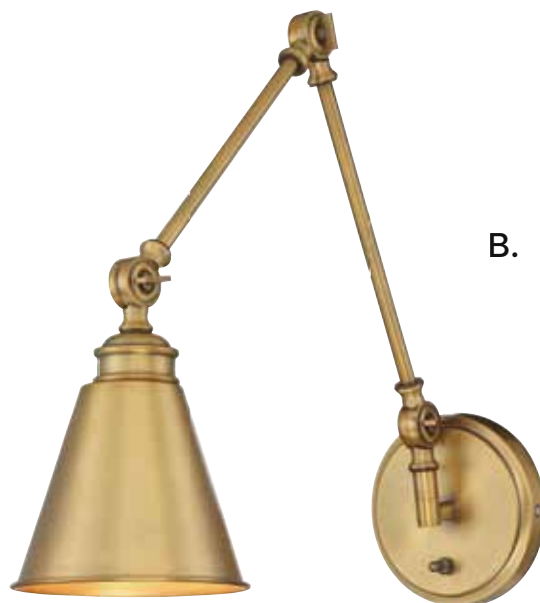

MORLAND

Switch, comes with **Cord & Plug** and **Hardware**.