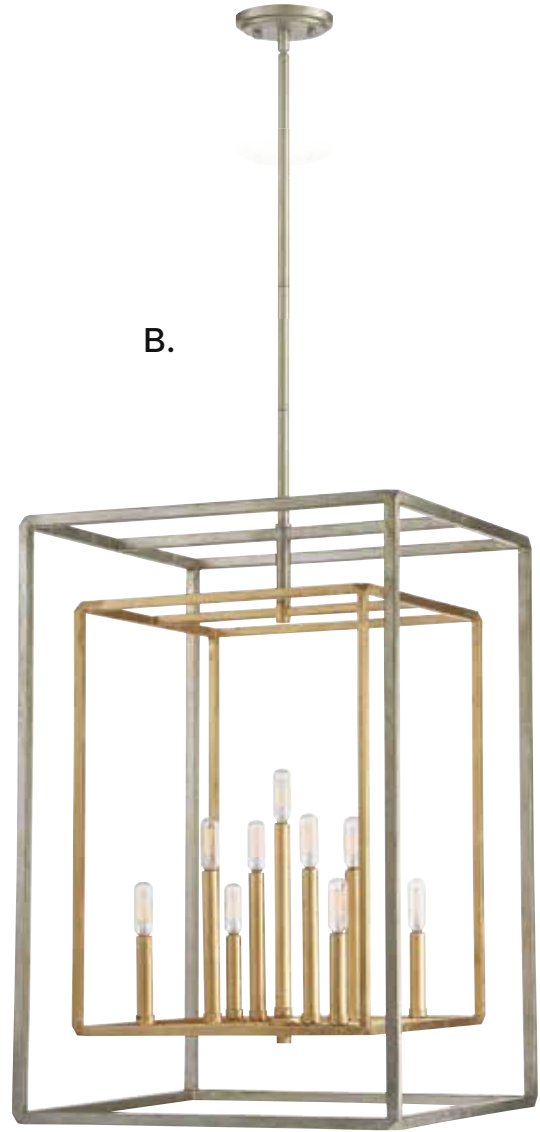

BERLIN

A.

B.

C.

Options: 7-EXTLG-211 Pendant Extension Rod - 12"