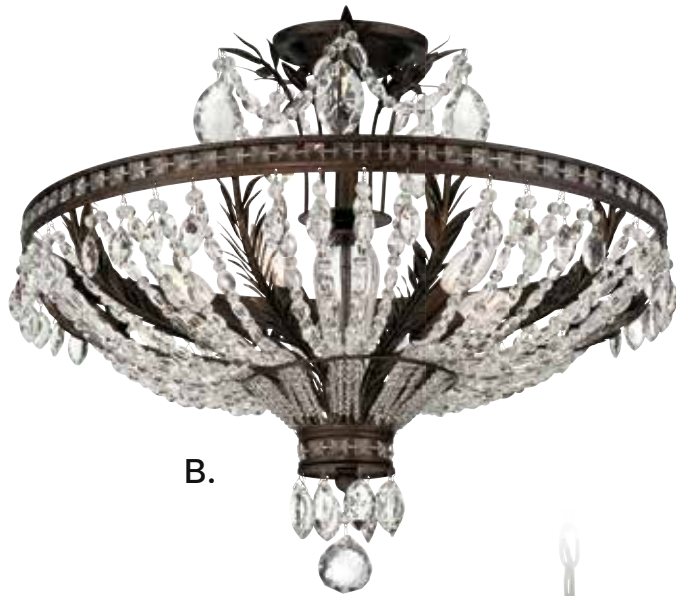

SHERATON

- A. **1-371-12-56**
  12-Light Chandelier
  New Tortoise Shell Finish
  36"W x 44-1/2"H
  12C 60W
  Clear Crystal
  White Drip Candle Covers
- B. **6-372-5-56**
  5-Light Semi-Flush
  New Tortoise Shell Finish
  24"W x 20-1/2"H
  5C 60W
  Clear Crystal
- C. **9-372-2-56**
  2-Light Sconce
  New Tortoise Shell Finish
  12-1/8"W x 27"H x 7-1/2"E
  2C 60W
  Clear Crystal
  White Drip Candle Covers
- D. **1-370-6-56**
  6-Light Chandelier
  New Tortoise Shell Finish
  25"W x 32"H
  6C 60W
  Clear Crystal
  White Drip Candle Covers