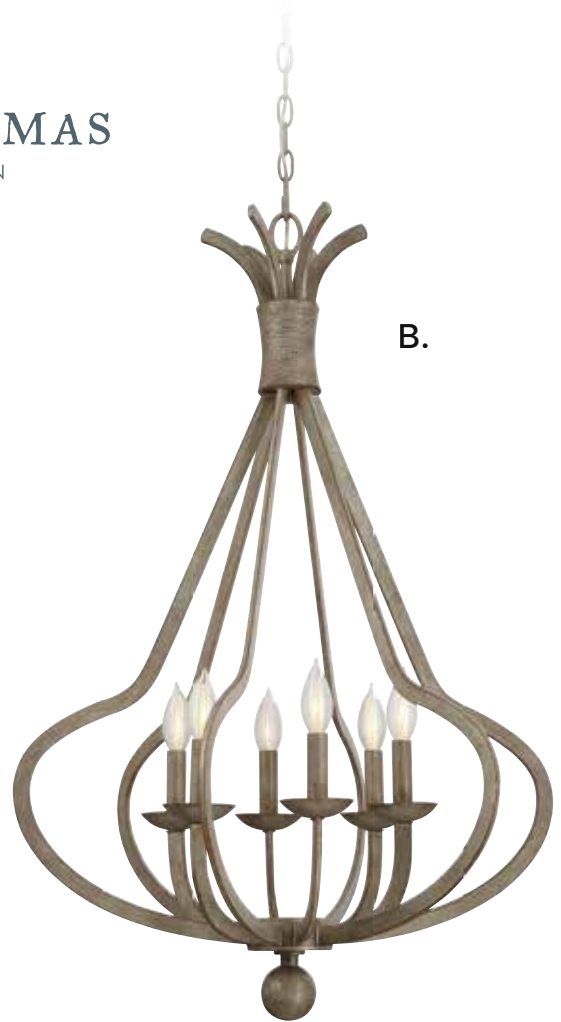

# ROSETTE

**BRIAN THOMAS**  
COLLECTION

A.

B.

C.

**A. 1-761-5-12**  
5-Light Chandelier  
Chateau Linen Finish  
28"W x 26-1/2"H  
5C 60W  
Metal Candle Covers

**B. 3-762-6-12**  
6-Light Foyer  
Chateau Linen Finish  
24"W x 36"H  
6C 60W  
Metal Candle Covers