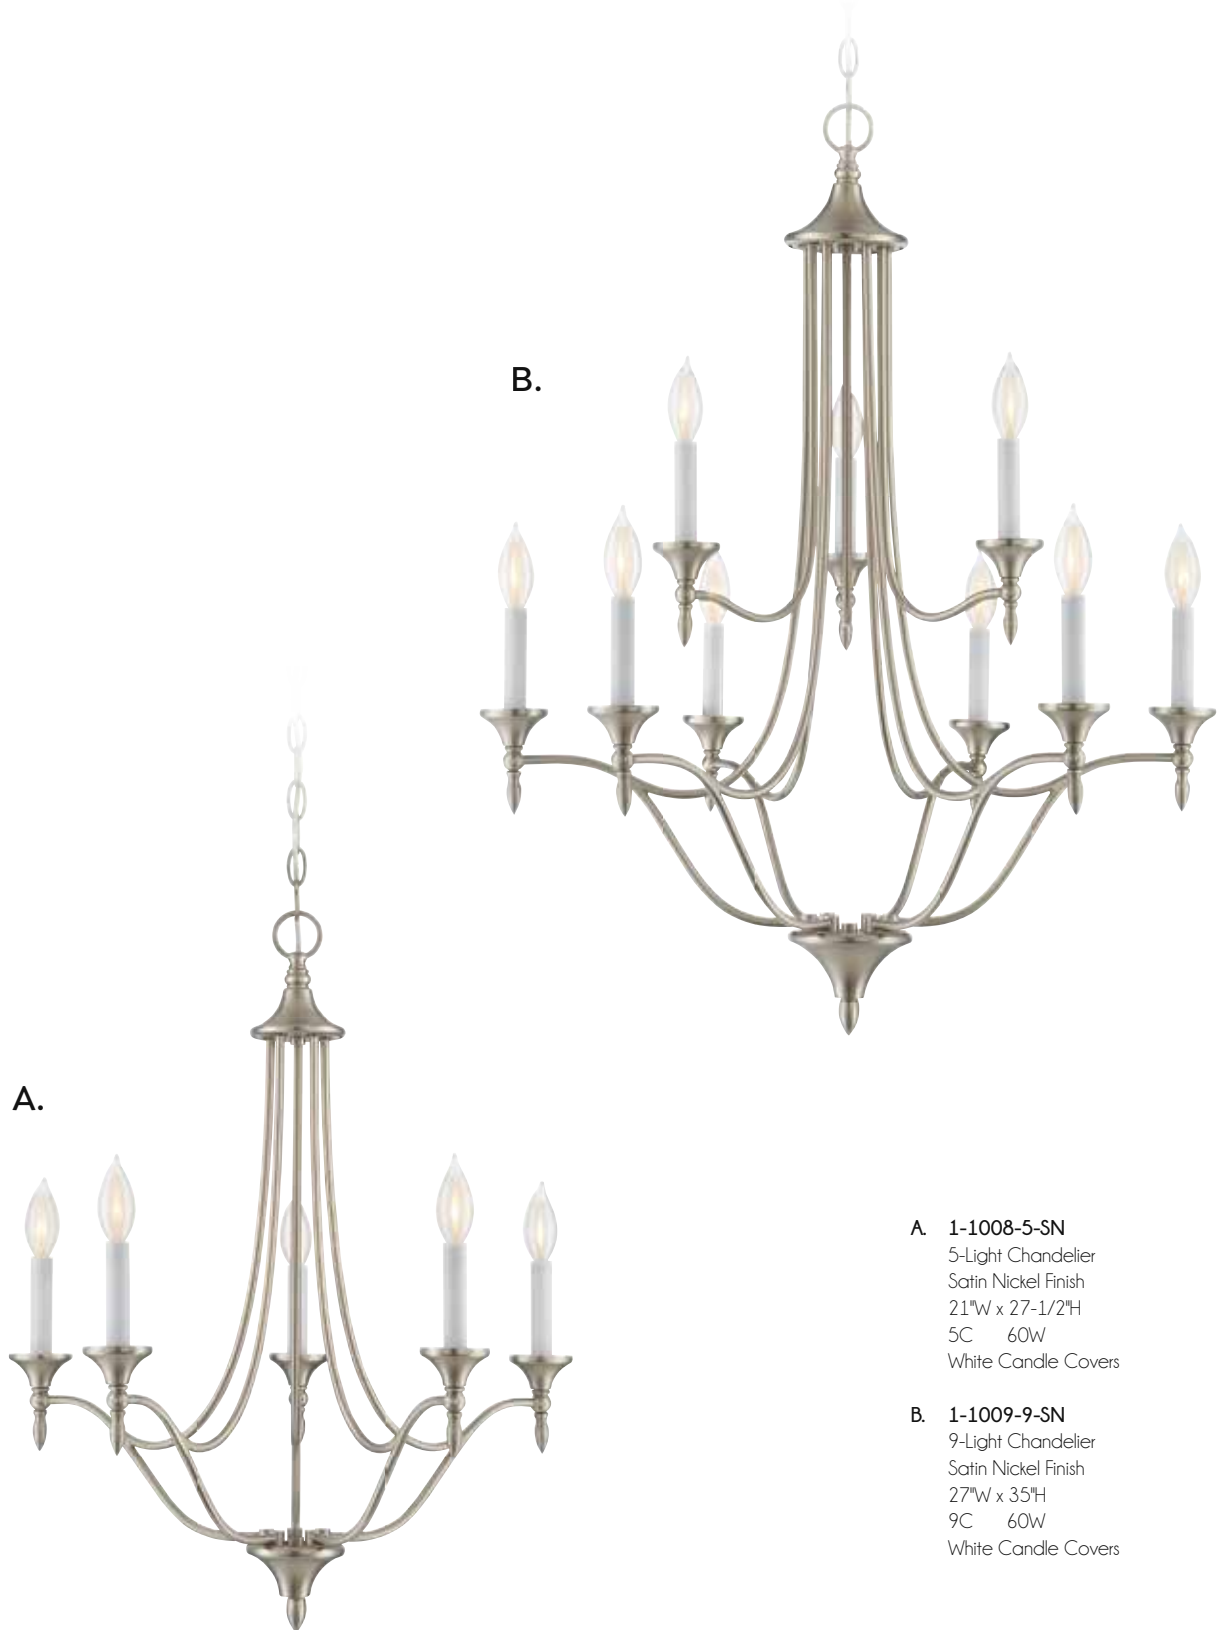

HERNDON

A.

B.

A. **1-1008-5-SN**
5-Light Chandelier
Satin Nickel Finish
21"W x 27-1/2"H
5C 60W
White Candle Covers

B. **1-1009-9-SN**
9-Light Chandelier
Satin Nickel Finish
27"W x 35"H
9C 60W
White Candle Covers