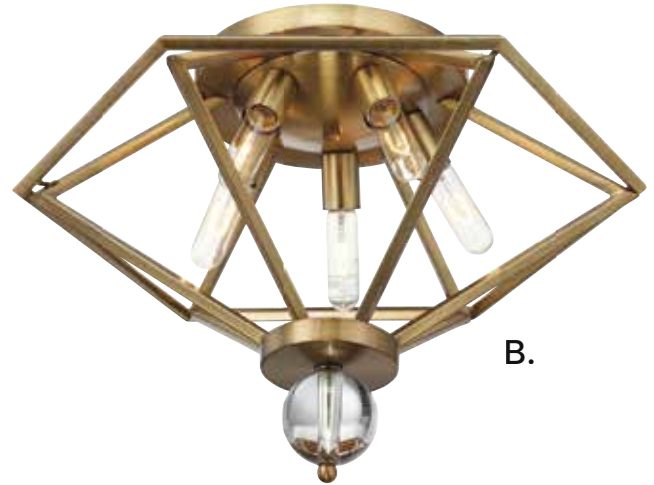

BRIAN THOMAS COLLECTION

A.

B.

C.

A. 7-680-6-322
6-Light Pendant
Warm Brass Finish
25-1/2"W x 44-1/2"H
6E 60W
Clear Crystal
Metal Candle Covers

B. 6-682-5-322
5-Light Semi-Flush
Warm Brass Finish
23"W x 18"H
5E 60W
Clear Crystal
Metal Candle Covers

C. 7-681-3-322
3-Light Pendant
Warm Brass Finish
20-1/4"W x 41"H
3E 60W
Clear Crystal
Metal Candle Covers