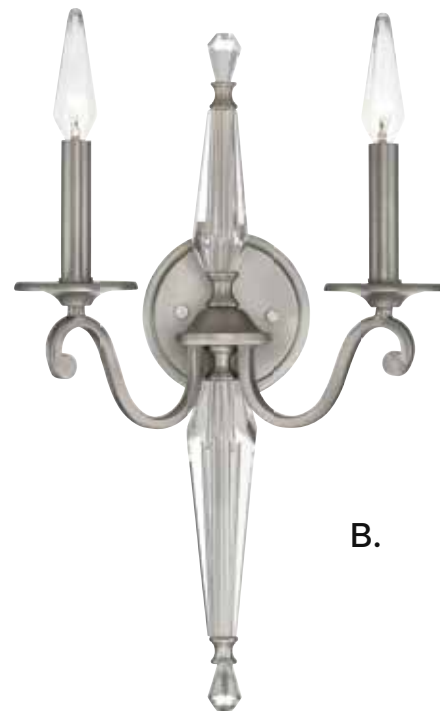

B.

A. **3-382-3-43**
3-Light Foyer
Vintage Nickel Finish
25"W x 27"H
3C 60W
Clear Crystal
Metal Candle Covers

B. **9-383-2-43**
2-Light Sconce
Vintage Nickel Finish
11-1/2"W x 20"H x 7"E
2C 60W
Clear Crystal
Metal Candle Covers