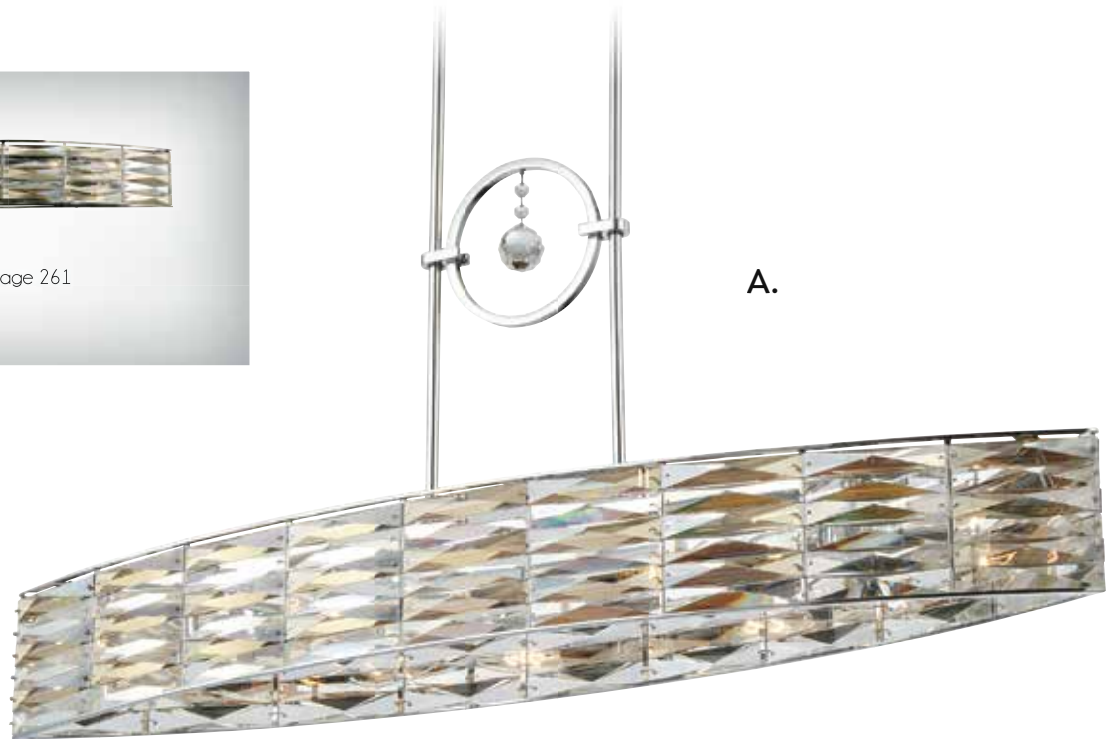

LANCASTER

Options: 7-EXT-11 Pendant Extension Rod - 9-1/2"