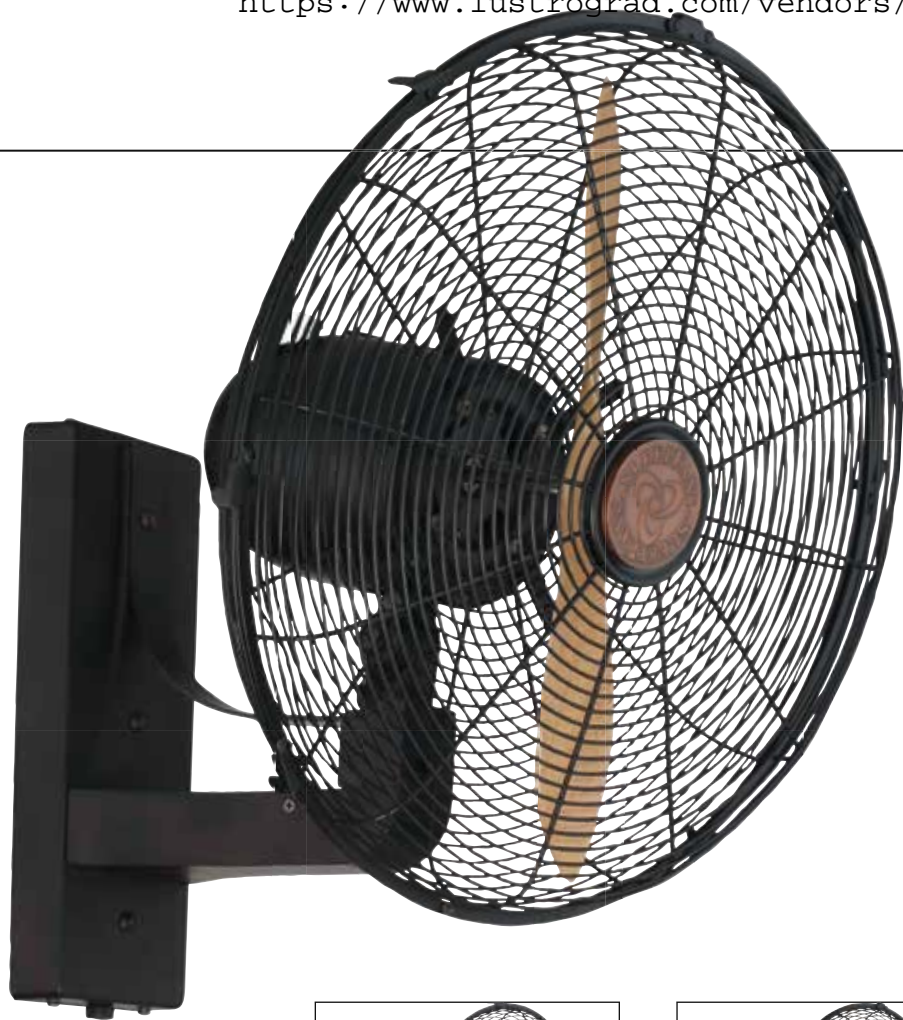

FAN NUMBER	16-WF-SN	16-WF-13
MOTOR FINISH	Satin Nickel	English Bronze
BLADE FINISH	Solid Wood / Silver	Solid Wood / Beechwood

COMPATIBLE REMOTE CONTROL: RMT003

- Motor Size 74 x 16
- 40° Adjustable Head Pitch (20° Up/20° Down)
- 60° Oscillation (30° Right/30° Left)
- 16" Solid Steel Protective Cage

- Hardwired Includes 6' Cord & Plug
- Fans & Blades are **ETL Damp Location**
- Can Be Mounted in Inverted Position

Handheld Remote Control
Included
RMT013

ENERGY INFORMATION at High Speed		
Airflow 1,698 Cubic Feet Per Minute	Electricity Use 42.6 Watts (Excludes Lights)	Airflow Efficiency 40 Cubic Feet Per Minute Per Watt
Compare: 36" to 48" ceiling fans have airflow efficiencies ranging from approximately 71 to 86 cubic feet per minute per watt at high speed.