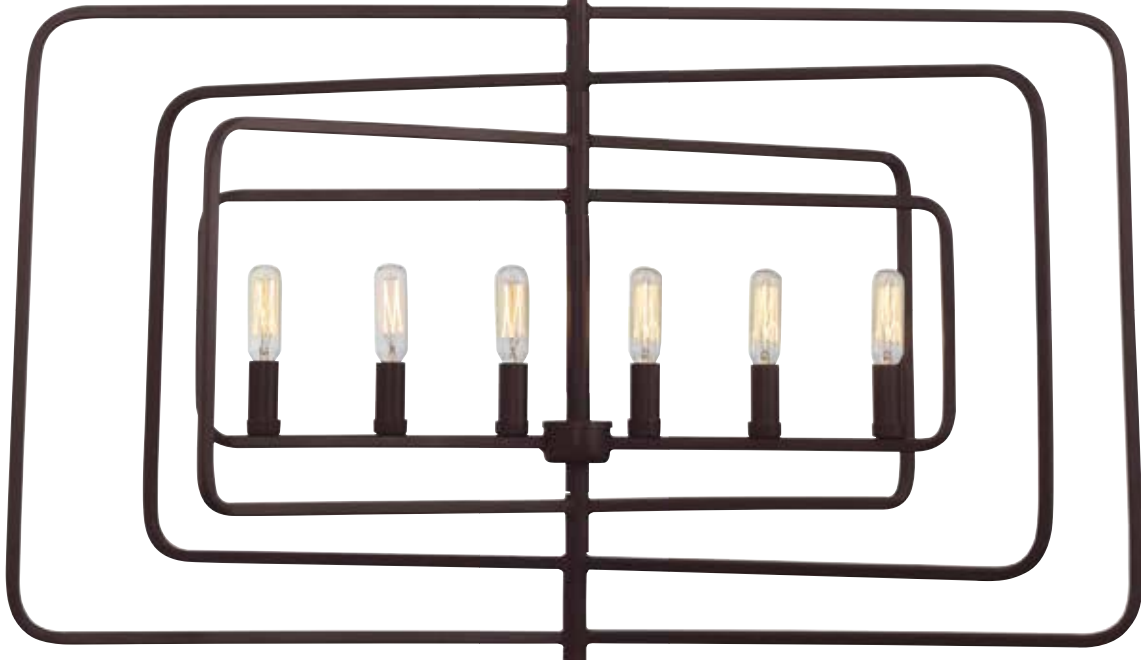

# BERLIN

**A. 1-820-6-13**  
6-Light Chandelier  
English Bronze Finish  
32"L x 28"W x 21-1/4"H  
Adj H 21-1/4" - 75-1/4"  
6C 60W  
Metal Candle Covers

**B. 7-824-1-13**  
Mini-Pendant  
English Bronze Finish  
9"L x 3-3/4"W x 48"H  
1E 100W  
Metal Candle Covers

# BERLIN

B.

A.

Options: 7-EXT-13 Pendant Extension Rod - 9-1/2"

\*The rings of the chandelier and mini-pendant are adjustable and can rotate into different positions