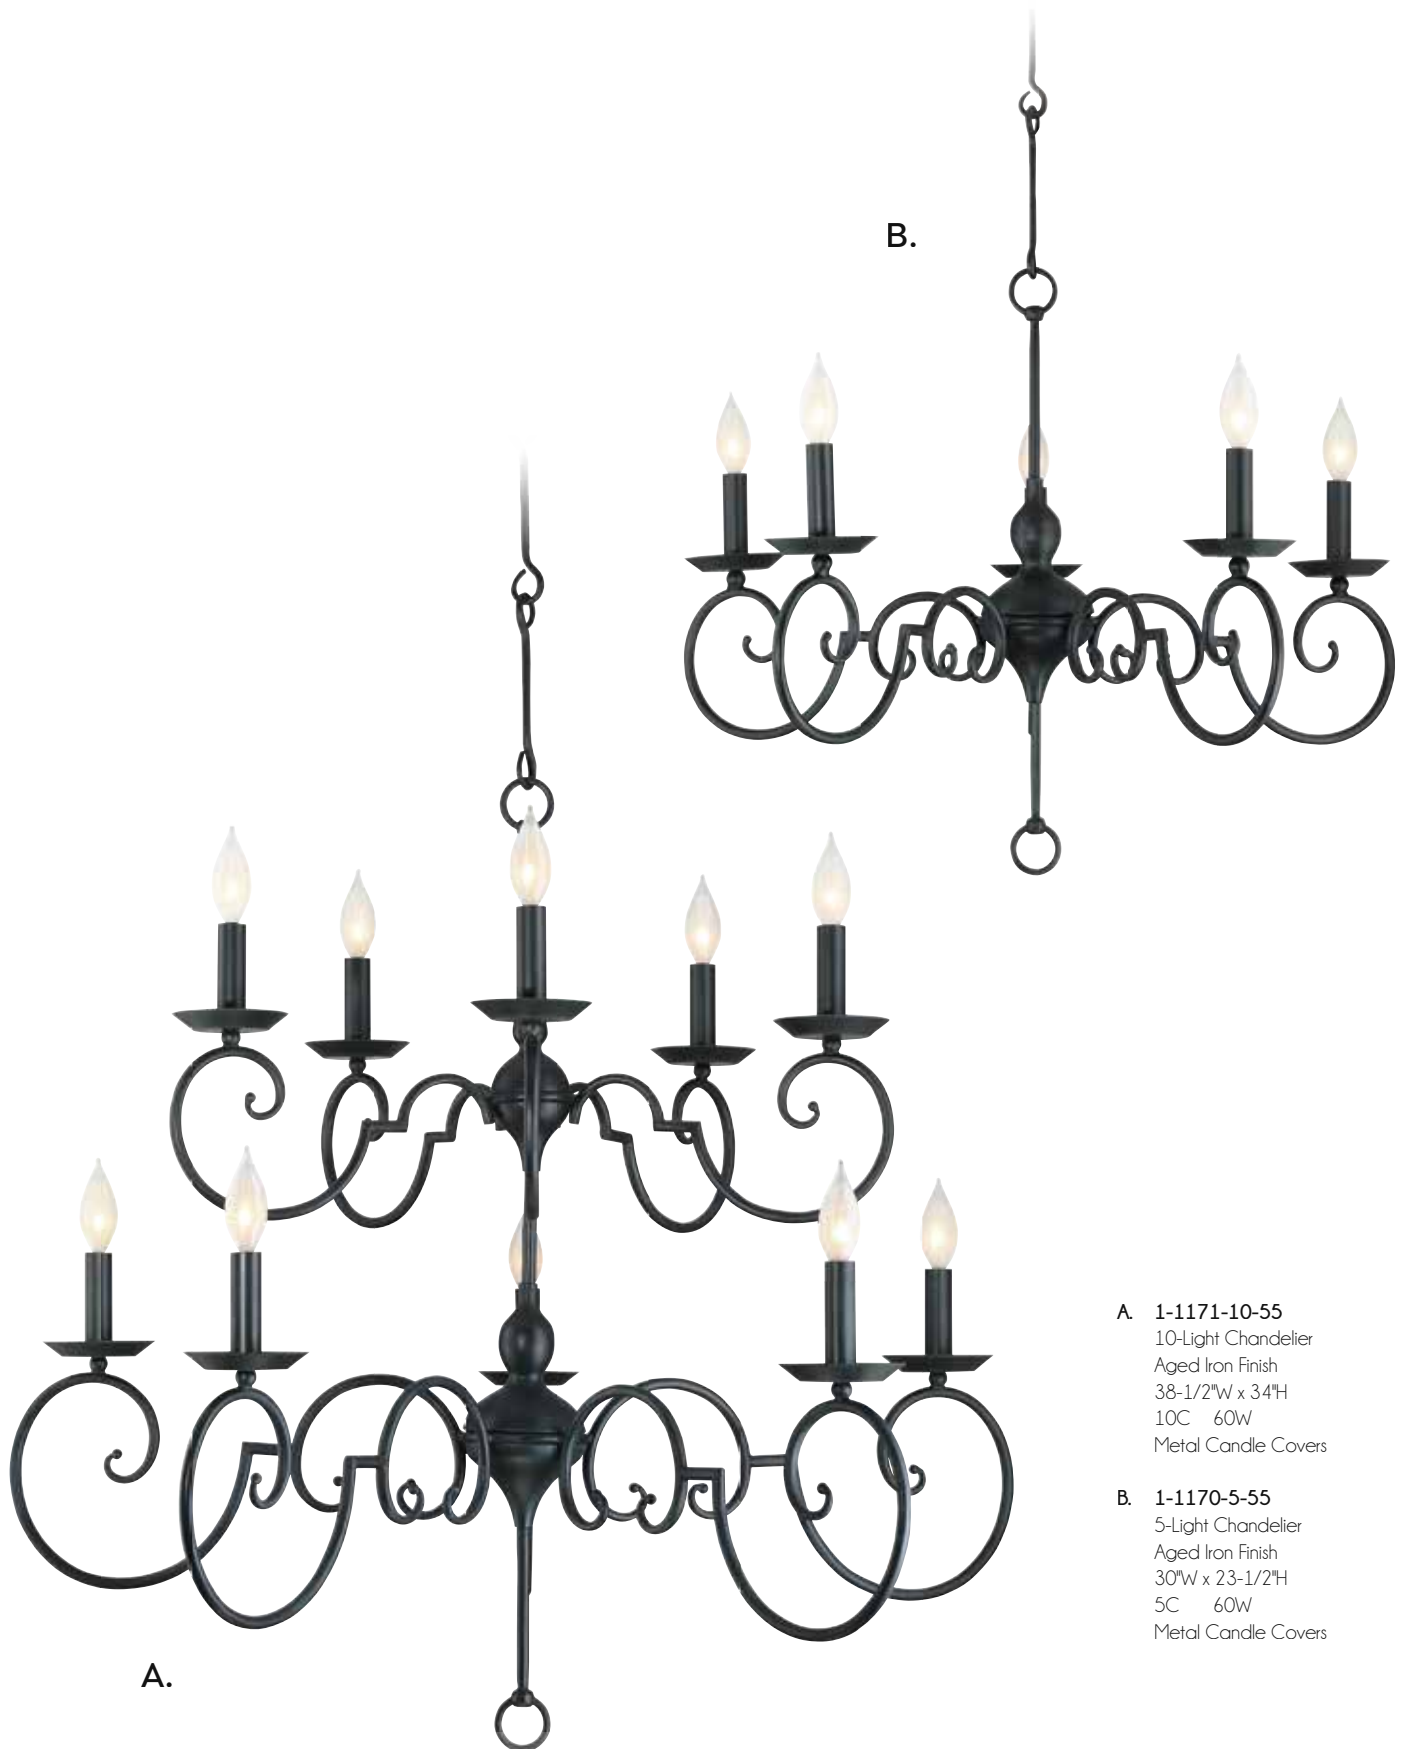

WINBROOK

A.

B.

- A. **1-1171-10-55**
  10-Light Chandelier
  Aged Iron Finish
  38-1/2"W x 34"H
  10C 60W
  Metal Candle Covers
- B. **1-1170-5-55**
  5-Light Chandelier
  Aged Iron Finish
  30"W x 23-1/2"H
  5C 60W
  Metal Candle Covers