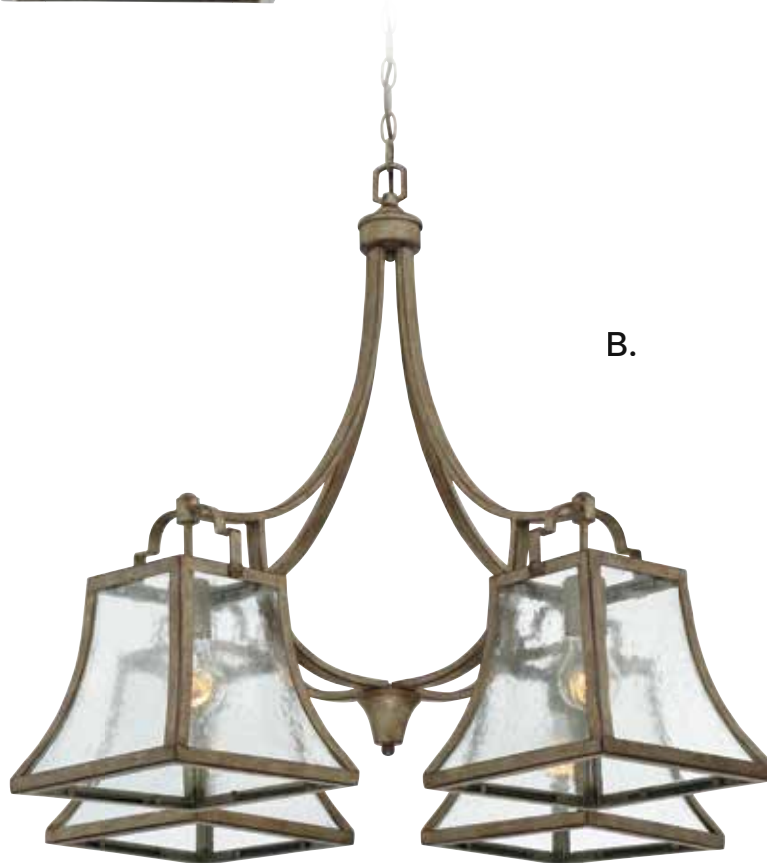

A. **1-920-6-12**
6-Light Chandelier
Chateau Linen Finish
29"W x 29-1/2"H
6C 60W
Clear Seeded Glass
Metal Candle Covers

B. **1-921-4-12**
4-Light Chandelier
Chateau Linen Finish
32"W x 29"H
4E 60W
Clear Seeded Glass
Metal Candle Covers

B.

C. **7-922-4-12**
4-Light Pendant
Chateau Linen Finish
14"W x 24"H
Adj H 24" - 78"
4C 60W
Clear Seeded Glass
Metal Candle Covers

D. **7-923-1-12**
1-Light Mini-Pendant
Chateau Linen Finish
9-1/2"W x 43"H
1E 100W
Clear Seeded Glass
Metal Candle Covers