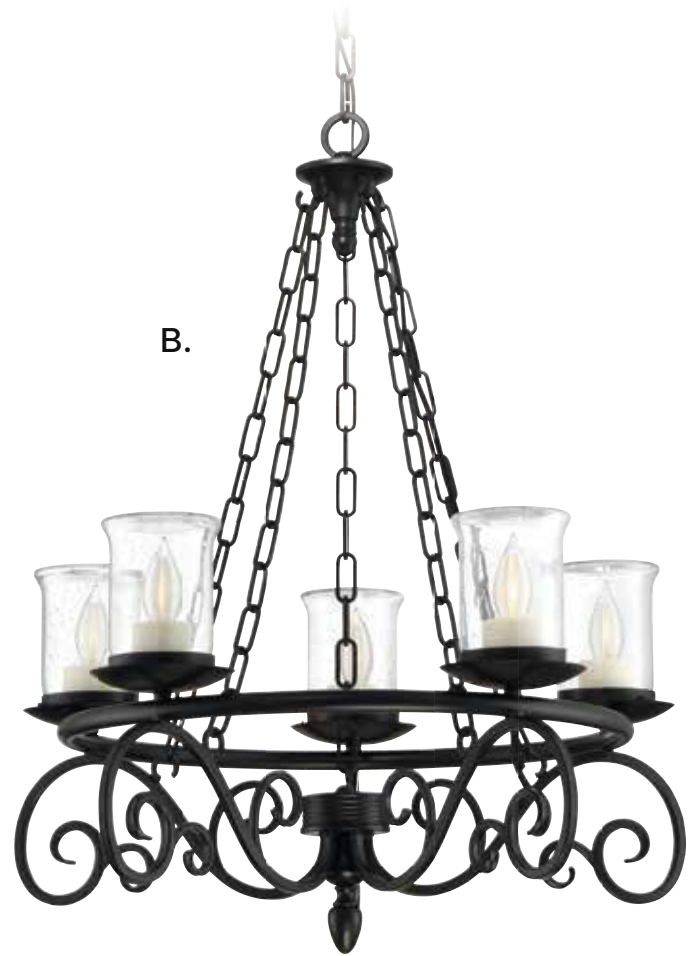

WELCH

A. 1-1120-8-BK
8-Light Outdoor Chandelier
Black Finish
32"W x 32-1/2"H
8C 60W
Seeded Glass
Pale Cream Candle Covers
UL Damp Rated

B. 1-1121-5-BK
5-Light Outdoor Chandelier
Black Finish
26-1/2"W x 30-1/2"H
5C 60W
Seeded Glass
Pale Cream Candle Covers
UL Damp Rated