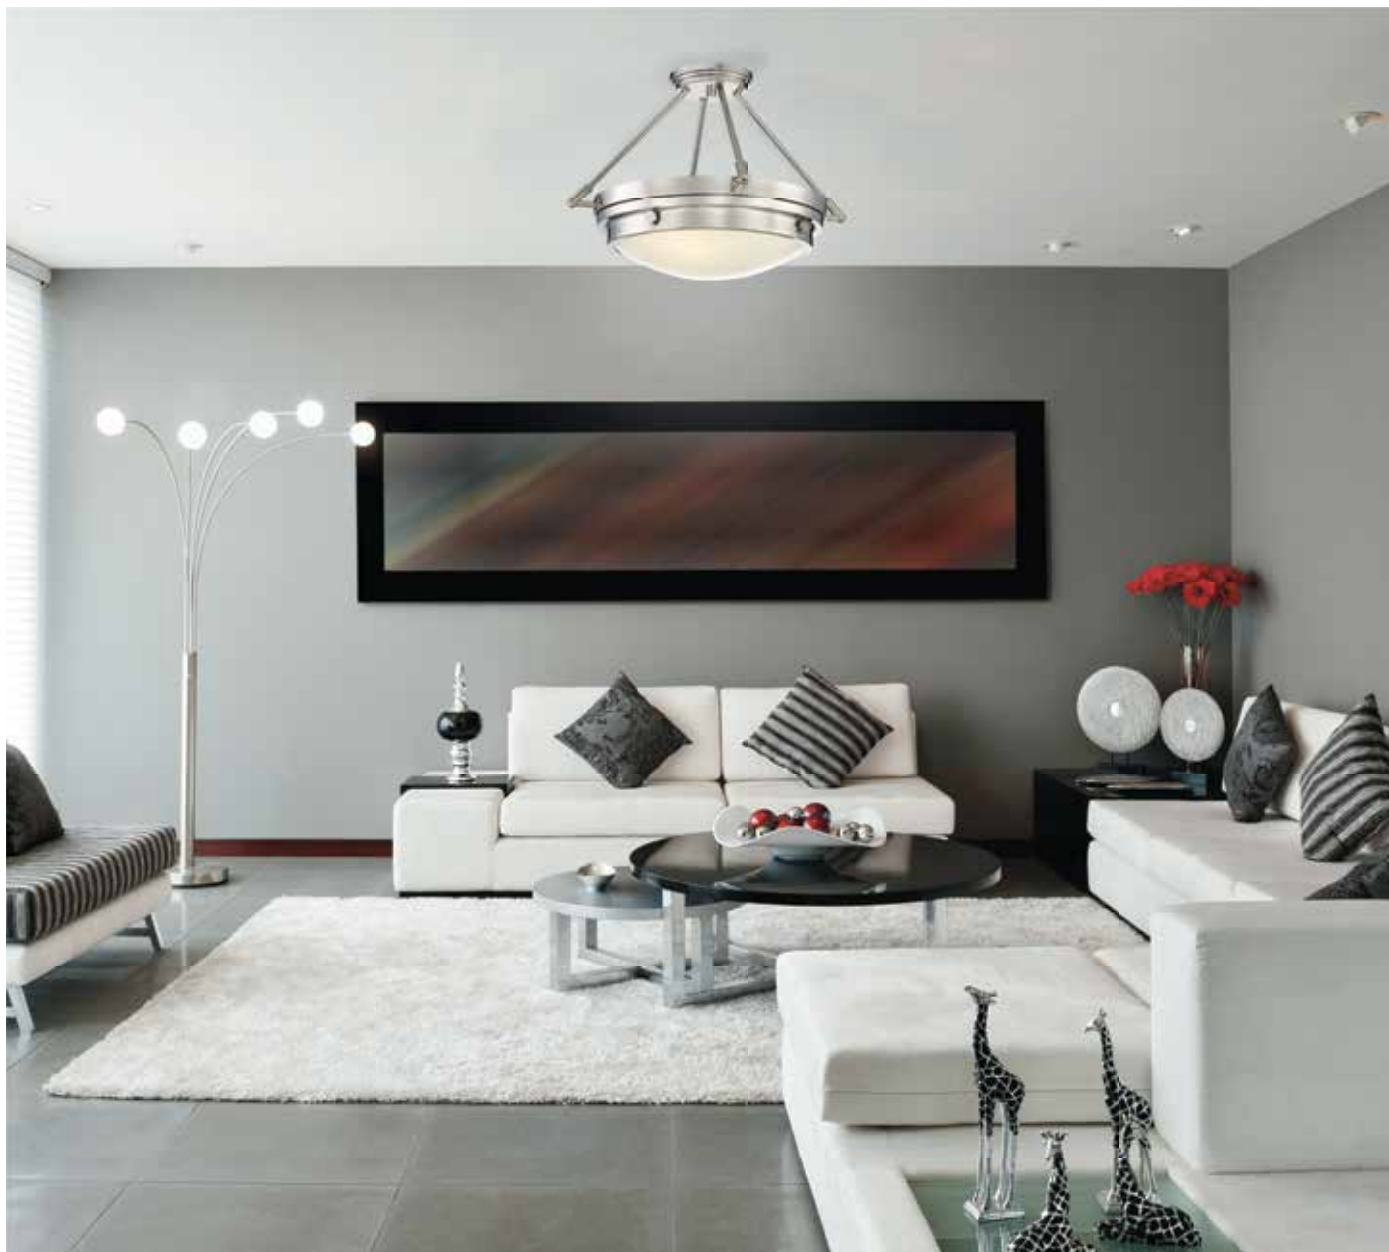

LUCERNE

A. 6-3351-3-109
3-Light Semi-Flush
Polished Nickel Finish
18-1/2"W x 13-1/2"H
3E 100W
White Glass

B. 6-3351-3-13
3-Light Semi-Flush
English Bronze Finish
18-1/2"W x 13-1/2"H
3E 100W
White Glass

C. 6-3352-2-109
2-Light Semi-Flush
Polished Nickel Finish
16-1/2"W x 10-3/4"H
2E 100W
White Glass

D. 6-3352-2-13
2-Light Semi-Flush
English Bronze Finish
16-1/2"W x 10-3/4"H
2E 100W
White Glass

E. 6-3351-3-322
3-Light Semi-Flush
Warm Brass Finish
18-1/2"W x 13-1/2"H
3E 100W
White Glass

F. 6-3351-3-SN
3-Light Semi-Flush
Satin Nickel Finish
18-1/2"W x 13-1/2"H
3E 100W
White Glass

G. 6-3352-2-322
2-Light Semi-Flush
Warm Brass Finish
16-1/2"W x 10-3/4"H
2E 100W
White Glass

H. 6-3352-2-SN
2-Light Semi-Flush
Satin Nickel Finish
16-1/2"W x 10-3/4"H
2E 100W
White Glass