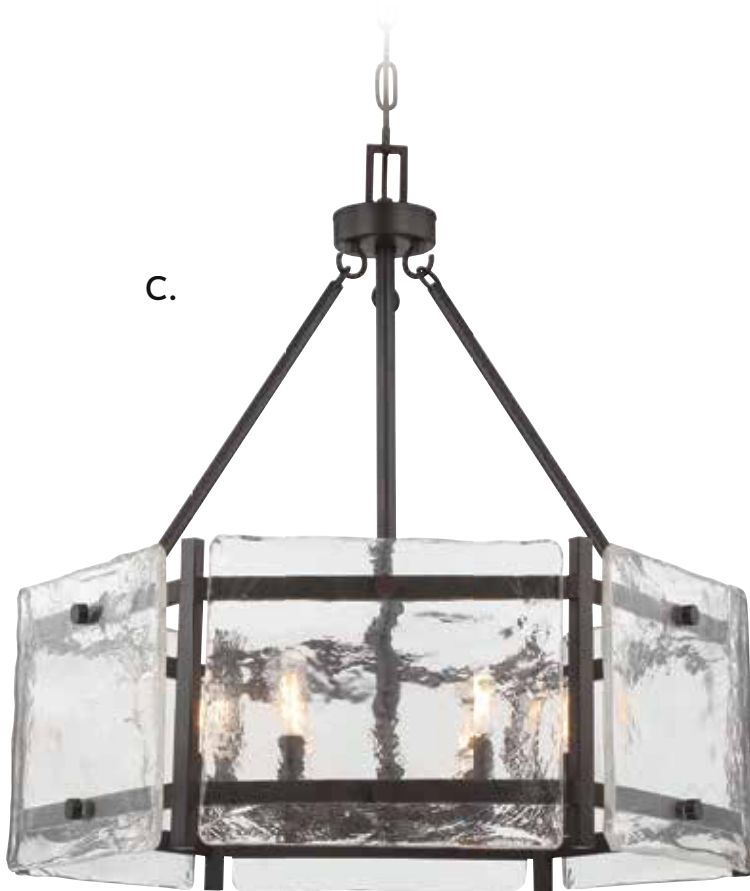

GLENWOOD

BRIAN THOMAS
COLLECTION