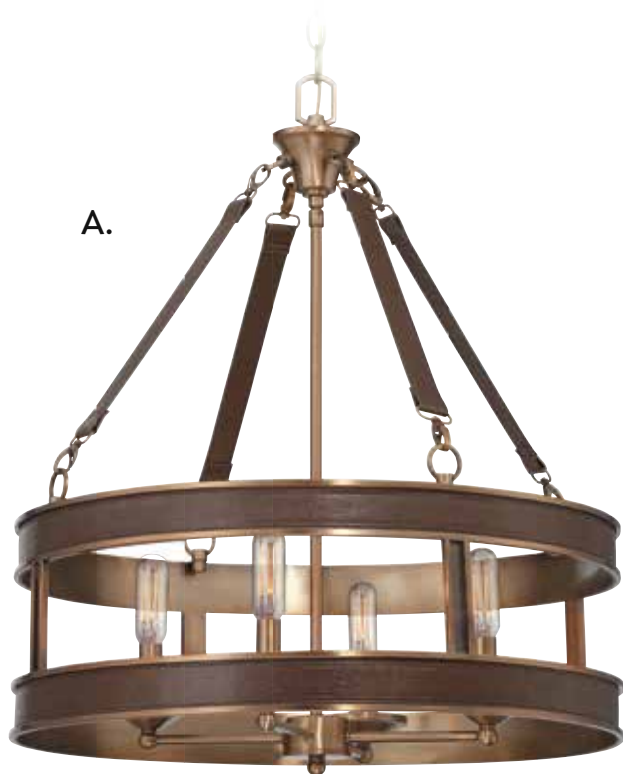

HARRINGTON

A.