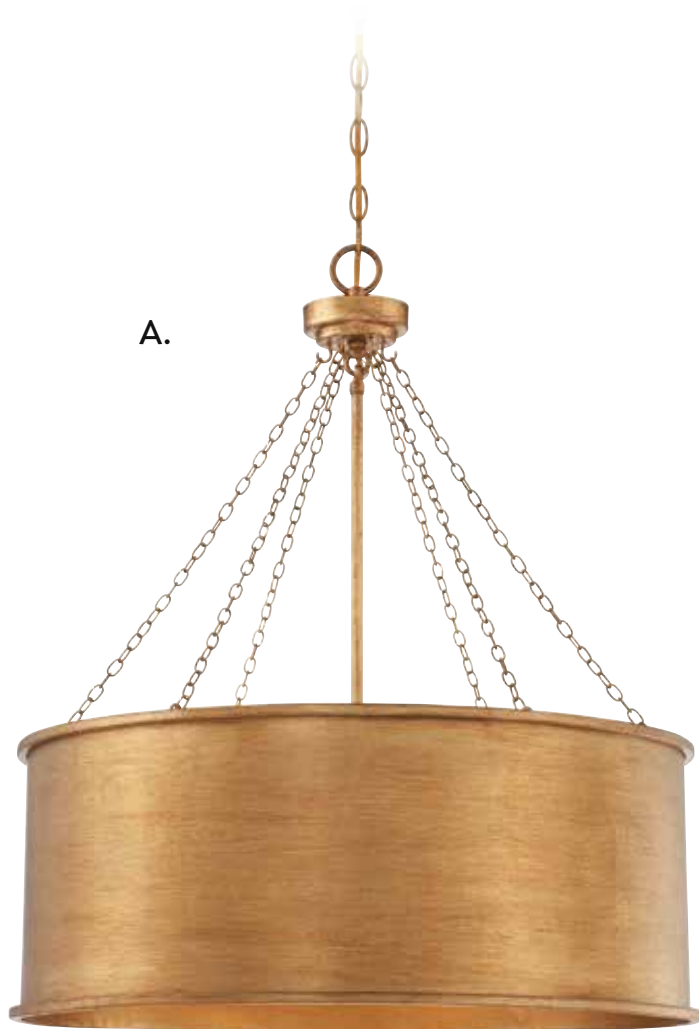

ROCHESTER

A.