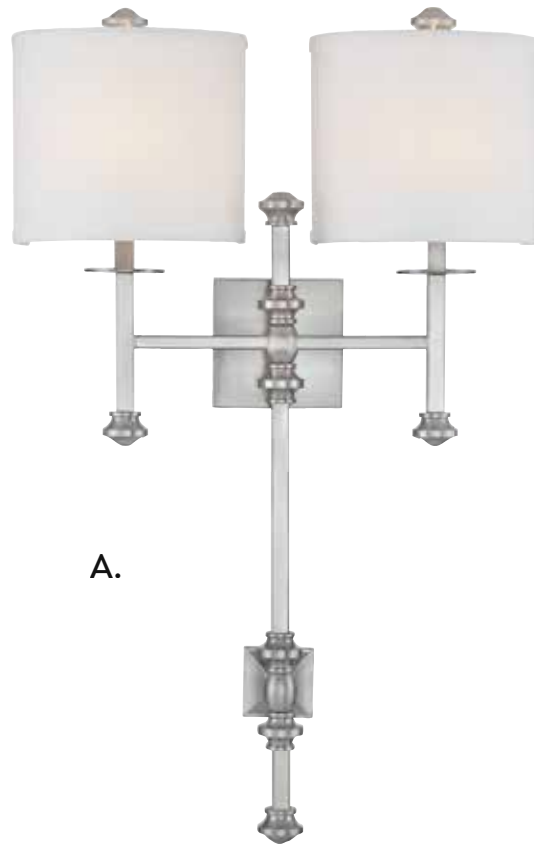

DEVON

- A. **9-7141-2-SN**
  2-Light Wall Sconce
  Satin Nickel Finish
  18"W x 28-5/8"H x 5-1/2"E
  2C 60W
  White Shades
  Metal Candle Covers
- B. **9-7140-1-SN**
  Satin Nickel Finish
  7-1/2"W x 26-1/2"H x 5-1/2"E
  1C 60W
  White Shade
  Metal Candle Cover
- C. **9-7141-2-322**
  2-Light Wall Sconce
  Warm Brass Finish
  18"W x 28-5/8"H x 5-1/2"E
  2C 60W
  White Shades
  Metal Candle Covers
- D. **9-7140-1-322**
  1-Light Sconce
  Warm Brass Finish
  7-1/2"W x 26-1/2"H x 5-1/2"E
  1C 60W
  White Shade
  Metal Candle Cover

A.