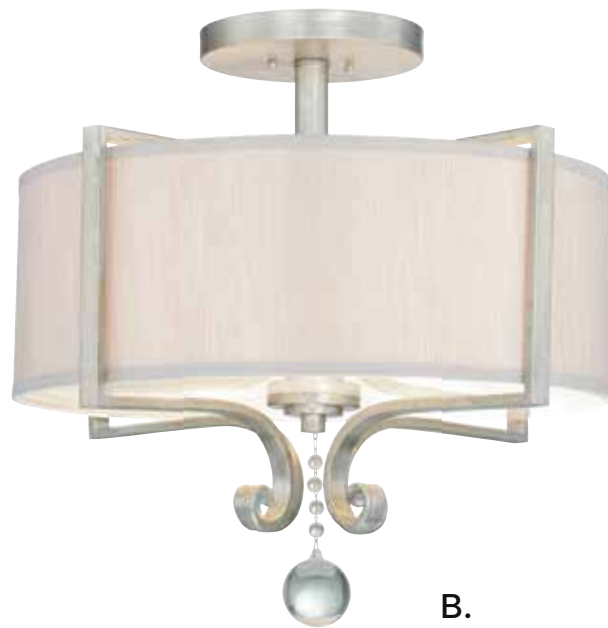

ROSENDAL

B.