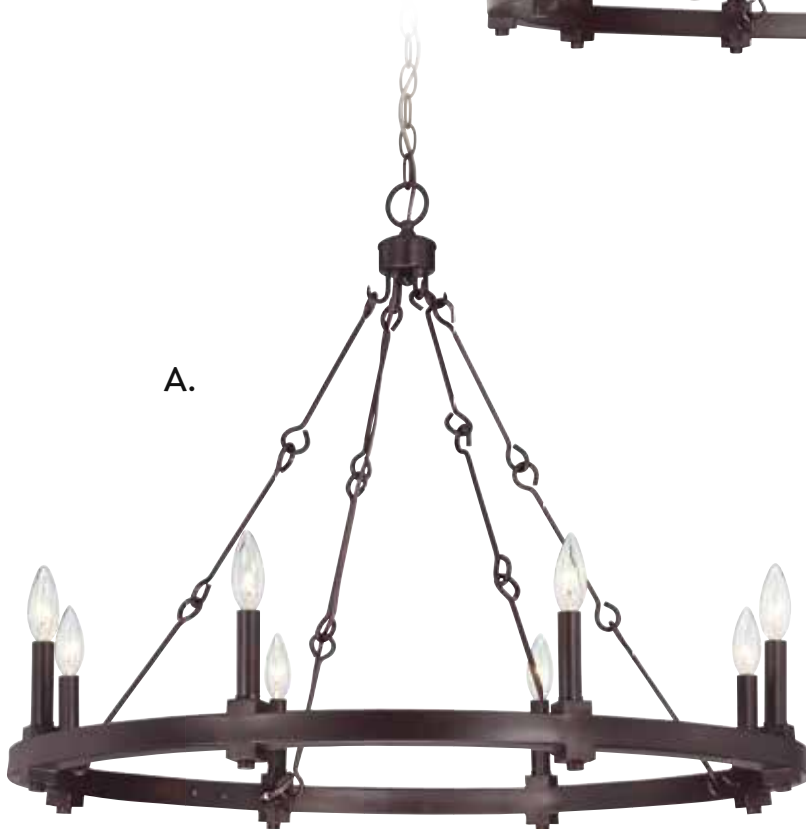

# ADRIA

B.

A.

A. **1-930-8-13**  
8-Light Chandelier  
English Bronze Finish  
32"W x 26"H  
8C 60W  
Metal Candle Covers

B. **1-931-12-13**  
12-Light Chandelier  
English Bronze Finish  
38-1/2"W x 33"H  
12C 60W  
Metal Candle Covers