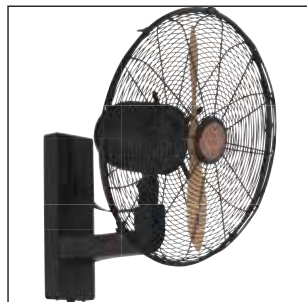

FAN NUMBER	16-WF-SN	16-WF-13
MOTOR FINISH	Satin Nickel	English Bronze
BLADE FINISH	Solid Wood / Silver	Solid Wood / Beechwood

COMPATIBLE REMOTE CONTROL: RMT003

- Motor Size 74 x 16
- 40° Adjustable Head Pitch (20° Up/20° Down)
- 60° Oscillation (30° Right/30° Left)
- 16" Solid Steel Protective Cage

- Hardwired Includes 6' Cord & Plug
- Fans & Blades are **ETL Damp Location**
- Can Be Mounted in Inverted Position

Handheld Remote Control
Included
RMT013

ENERGY INFORMATION at High Speed		
Airflow 1,698 Cubic Feet Per Minute	Electricity Use 42.6 Watts (Excludes Lights)	Airflow Efficiency 40 Cubic Feet Per Minute Per Watt
Compare: 36" to 48" ceiling fans have airflow efficiencies ranging from approximately 71 to 86 cubic feet per minute per watt at high speed.