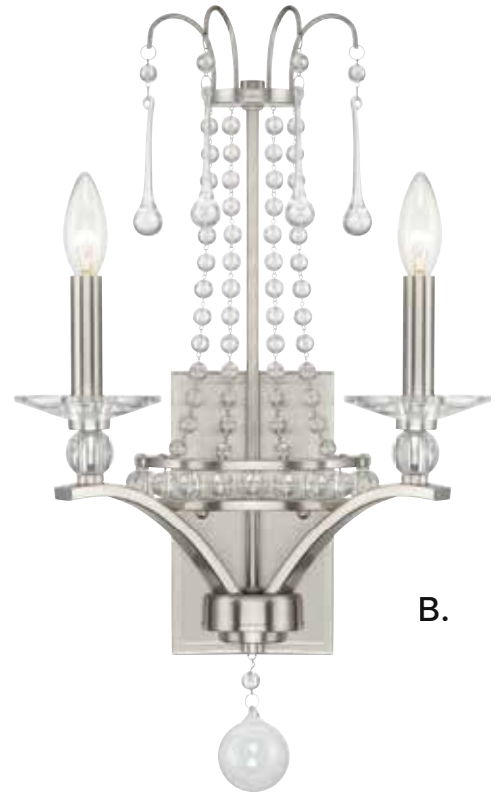

B.

- A. **1-402-12-SN**
  12-Light Chandelier
  Satin Nickel Finish
  35-1/2"W x 46"H
  12C 60W
  Clear Crystal
  Metal Candle Covers
- B. **9-403-2-SN**
  2-Light Sconce
  Satin Nickel Finish
  13"W x 21-1/2"H x 6-1/2"E
  2C 60W
  Clear Crystal
  Metal Candle Covers