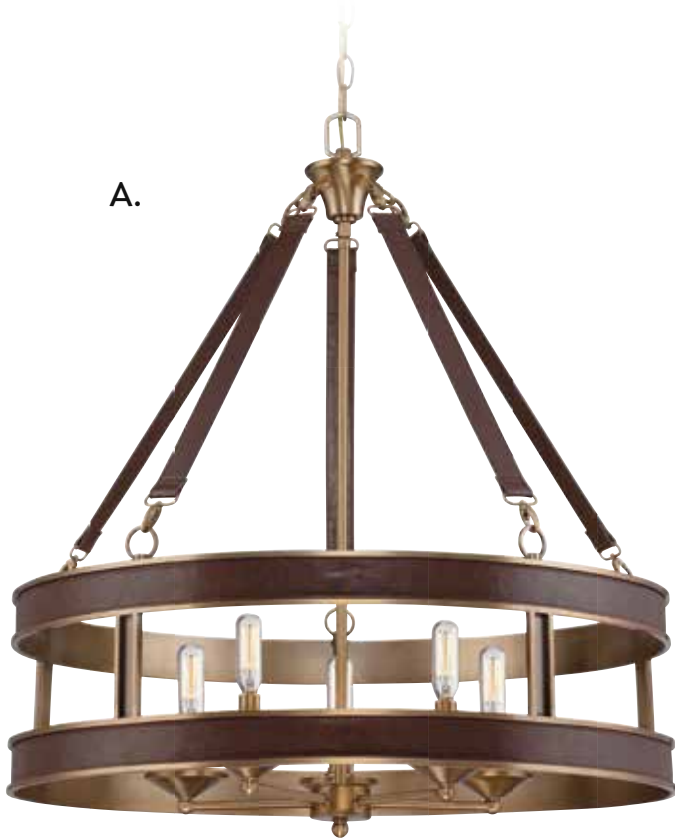

HARRINGTON

A.