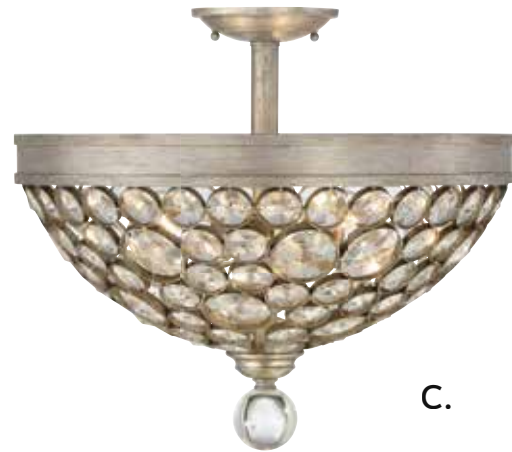

OBSIDIAN

B.

C.

D.

A. **9-833-2-211**
2-Light Sconce
Argentum Finish
14"W x 15-1/2"H x 5-1/2"E
2C 60W
Clear Crystal

B. **7-830-6-211**
6-Light Chandelier
Argentum Finish
17-1/2"W x 34"H
6C 60W
Clear Crystal

C. **6-832-3-211**
3-Light Semi-Flush
Argentum Finish
17-7/8"W x 15"H
3E 100W
Clear Crystal

D. **7-831-8-211**
8-Light Chandelier
Argentum Finish
26"W x 42-5/8"H
8C 60W
Clear Crystal