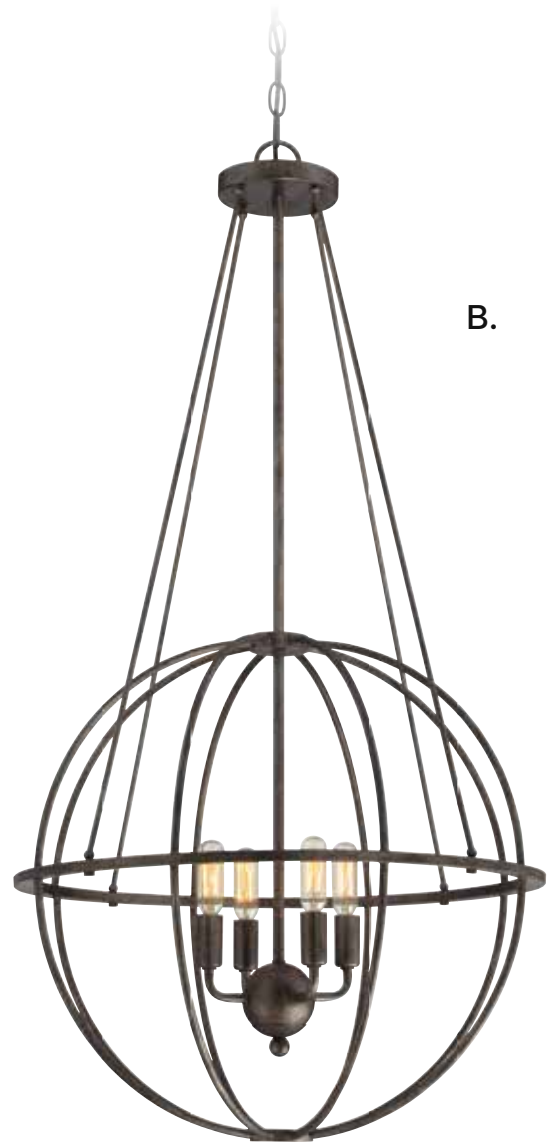

ELGIN

- A. **1-580-6-42**
  6-Light Chandelier
  Galaxy Bronze Finish
  24"W x 21-1/2"H
  Adj H 21-1/2" - 56"
  6C 60W
  White Etched Glass
- B. **7-581-4-42**
  4-Light Pendant
  Galaxy Bronze Finish
  20"W x 39"H
  4C 60W
  Metal Candle Covers

Options: 7-EXT-42 Pendant Extension Rod - 9-1/2"