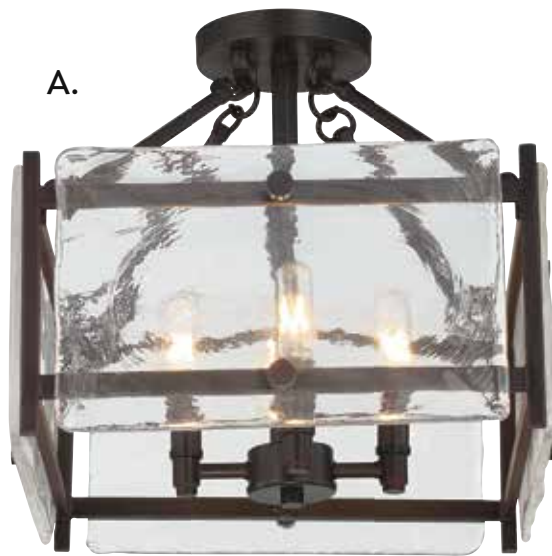

GLENWOOD

BRIAN THOMAS
COLLECTION