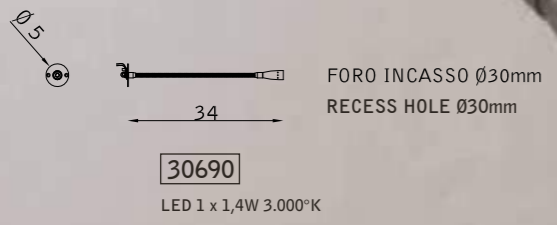

PARETE WALL

cromo 102
chrome 102