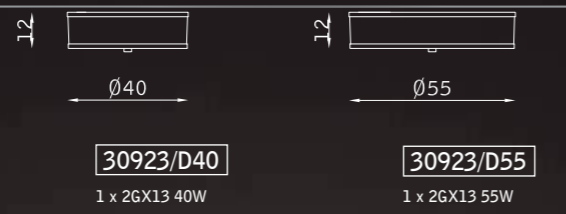

32498

1 LED 1,1W 350mA 3.200°K - 40°
1 LED TOUCH

nickel satinato 101
satin nickel 101

Acqua

PLAFONIERA CEILING

cromo 102
chrome 102

plexiglass bianco satinato PBS
satin white plexiglass PBS

bronzo scuro 127
dark bronze 127