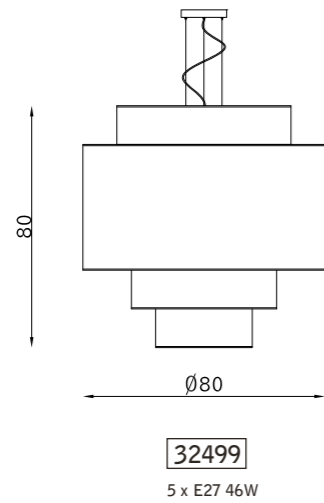

Torre

SOSPENSIONE PENDANT