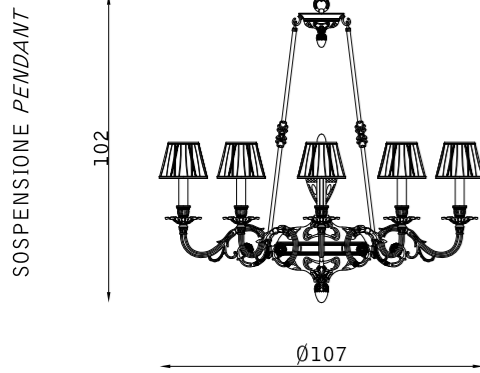

32122

2 x E14 30W

31111

10 x E14 30W