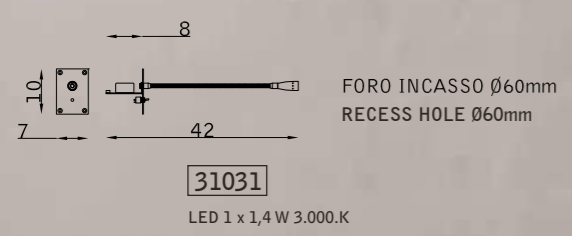

PARETE WALL