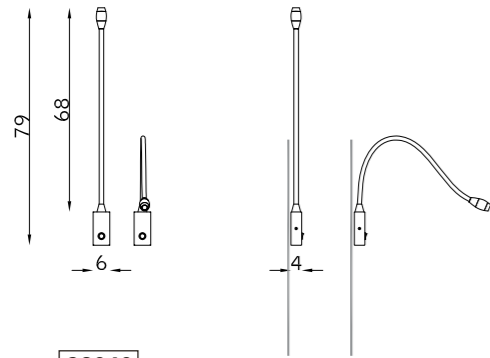

crema 881
cream 881

ottone lucido 106
polished brass 106

cammello 869
camel 869

330

331

Dinamica

design Paul Connor

PARETE WALL