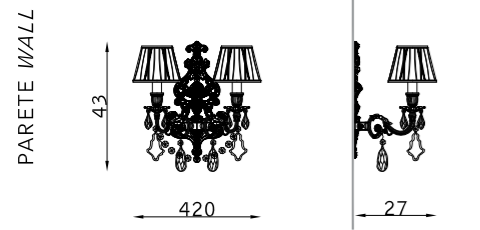

vetro bianco satinato BS
satin white glass BS

Ventaglio

bronzio chiaro 126
light bronze 126

plissé avorio 088
ivory pleated 088

ottone lucido 106
polished brass 106

plissé avorio 088
ivory pleated 088

Parigi