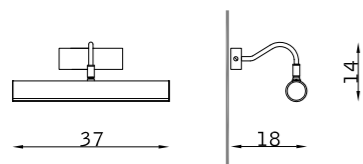

PARETE WALL

10577

2 x E14 30W
o / or
1 x 7W 2.700. K - 24 V