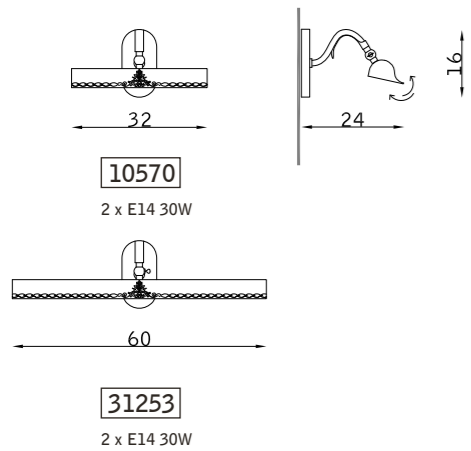

nickel satinato 101
satin nickel 101

bronzo scuro 127
dark bronze 127

PARETE WALL

32260

LED 1 x 5W 2.700°K - 24V

PARETE WALL

ottone lucido 106
polished brass 106

bronzo scuro 127
dark bronze 127