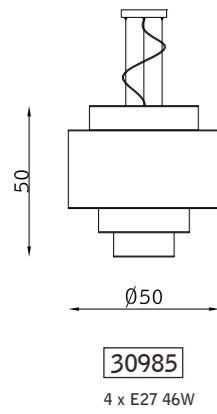

Torre

SOSPENSIONE PENDANT

cromo 102
chrome 102