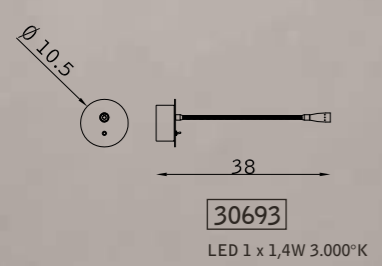

nero TNE
black TNE

marrone TMA
brown TMA

Leggo

PARETE WALL

cromo 102
chrome 102

Nightbook

design Marco Piva

PARETE WALL