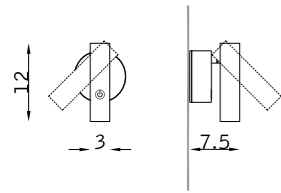

nero TNE
black TNE

marrone TMA
brown TMA

Leggo

PARETE WALL

cromo 102
chrome 102

Nightbook

design Marco Piva

PARETE WALL