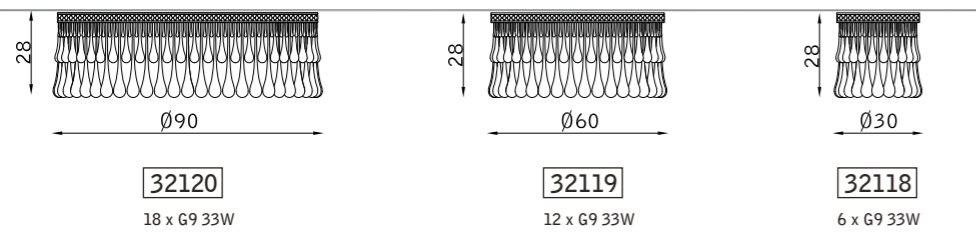

PLAFONIERA CEILING