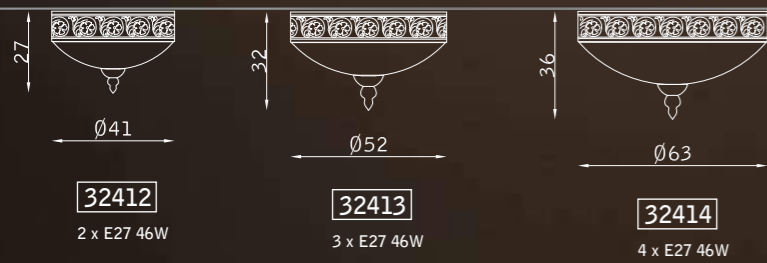

Barocca

PARETE WALL

PLAFONIERA CEILING

cromo 102
chrome 102

vetro bianco satinato BS
satin white glass BS

bronzo scuro 127
dark bronze 127

vetro avorio satinato AS
satin ivory glass AS

bianco 190
white 190