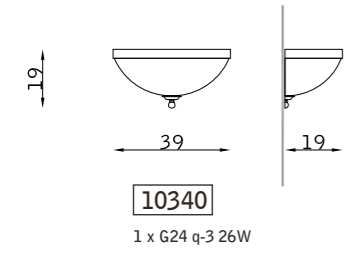

Uniforme

PARETE WALL