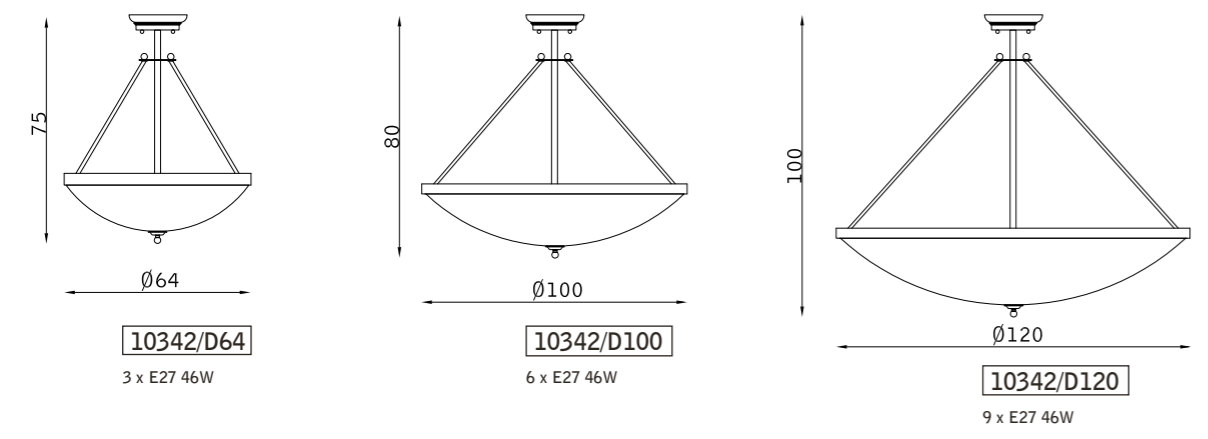

Uniforme

PARETE WALL

SOSPENSIONE PENDANT