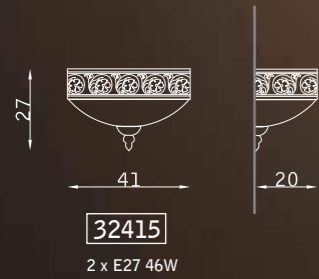

Barocca

PARETE WALL

PLAFONIERA CEILING

cromo 102
chrome 102

vetro bianco satinato BS
satin white glass BS

bronzo scuro 127
dark bronze 127

vetro avorio satinato AS
satin ivory glass AS

bianco 190
white 190