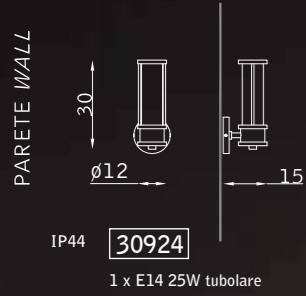

32498

1 LED 1,1W 350mA 3.200°K - 40°
1 LED TOUCH

nickel satinato 101
satin nickel 101

Acqua

PLAFONIERA CEILING

cromo 102
chrome 102

plexiglass bianco satinato PBS
satin white plexiglass PBS

bronzo scuro 127
dark bronze 127