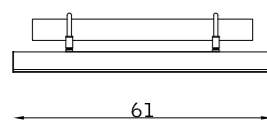

10185

2 x E14 30W