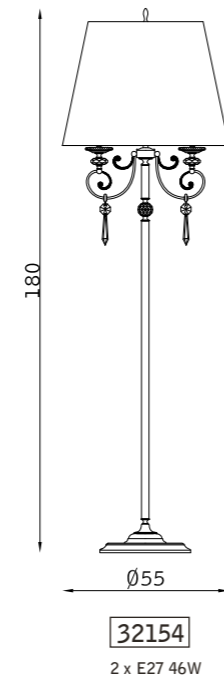

COMODINO BEDSIDE

TERRA FLOOR