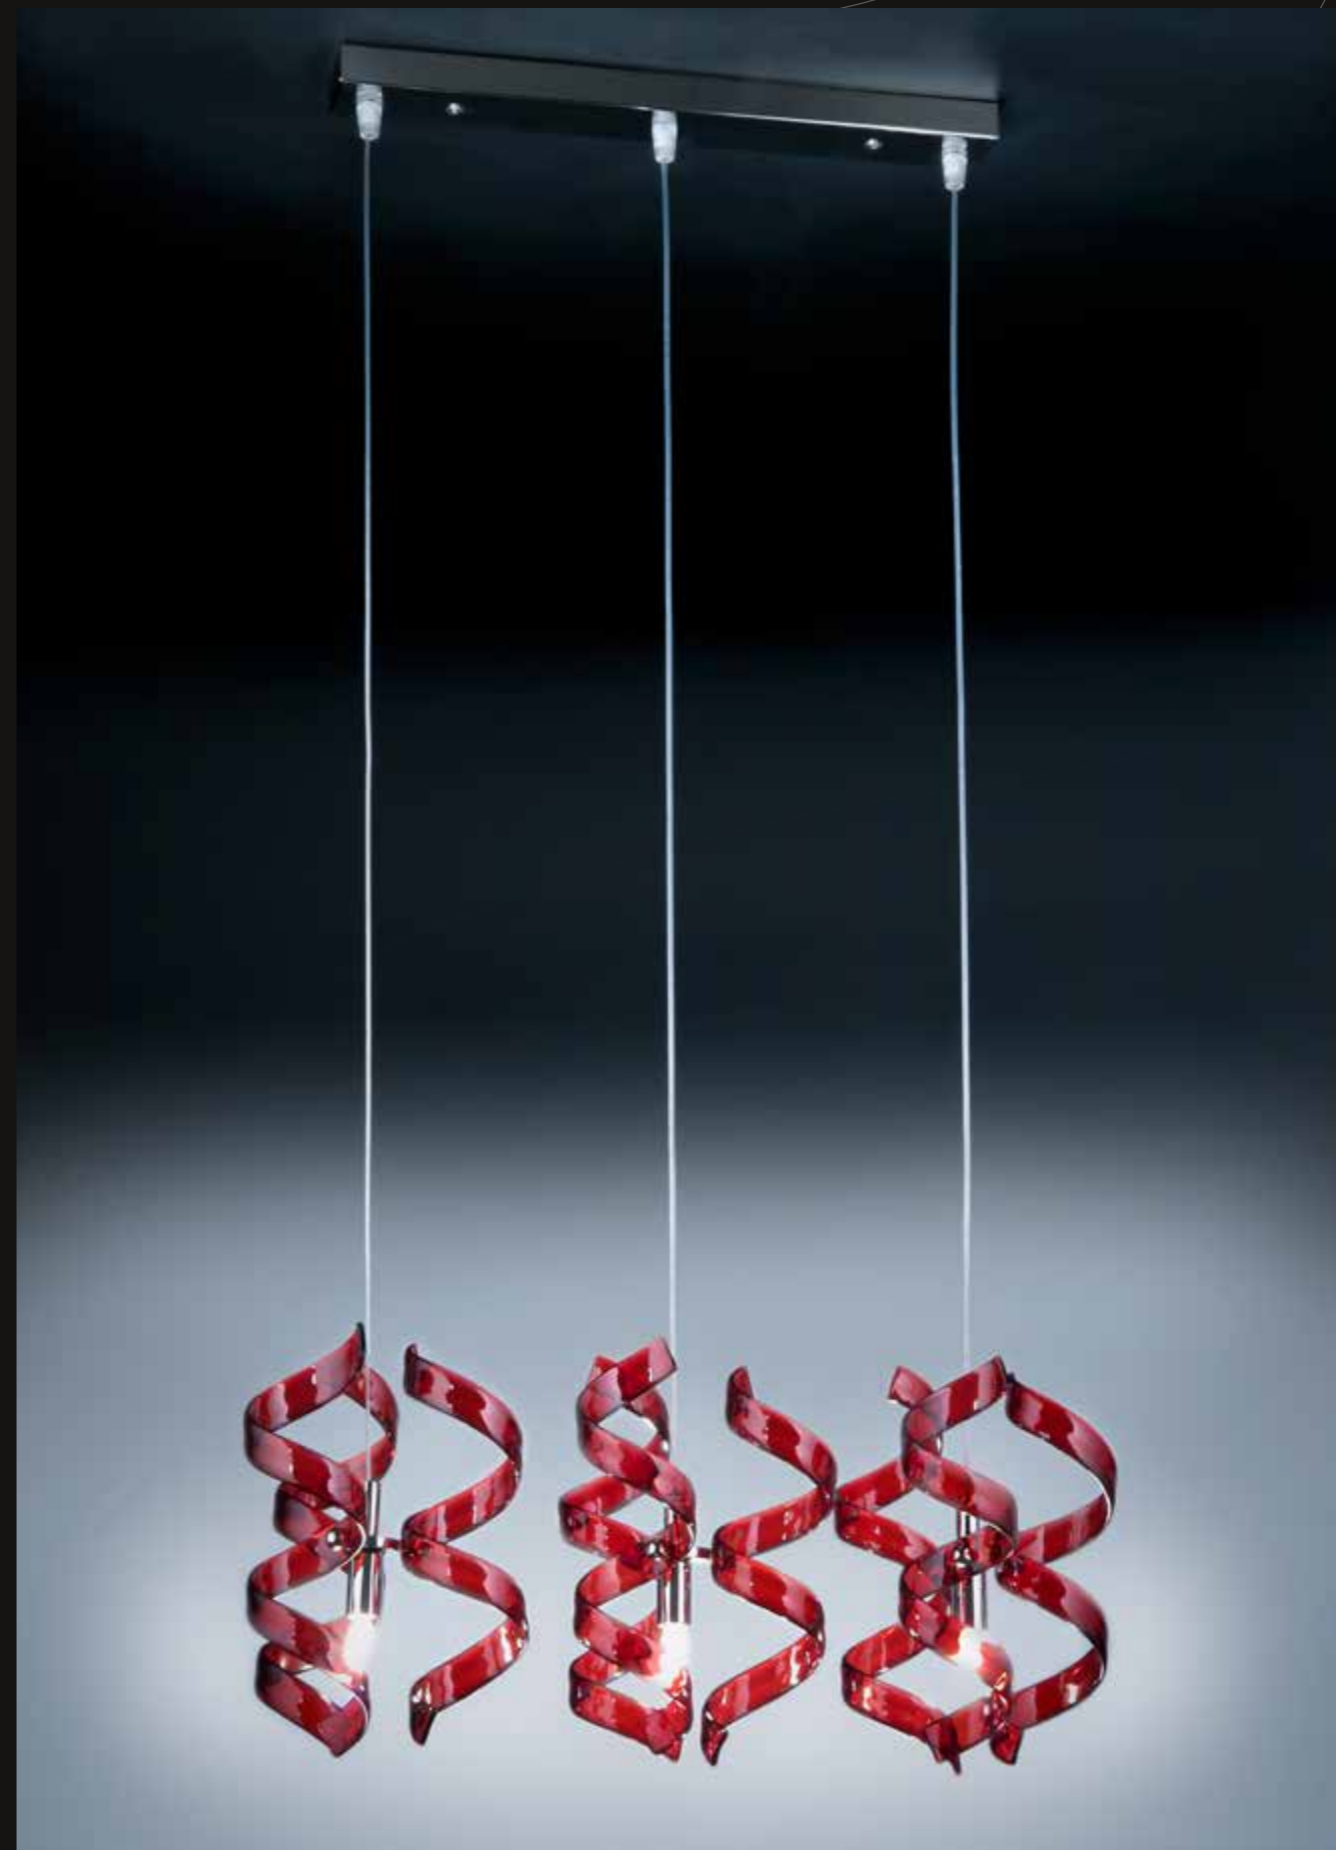

ASTRO 206.503.04 A255P
CHERRY

Hanging lamp | 03x40W G9
n.09 glass elements
Ø 50 - h 90

Patent Pending