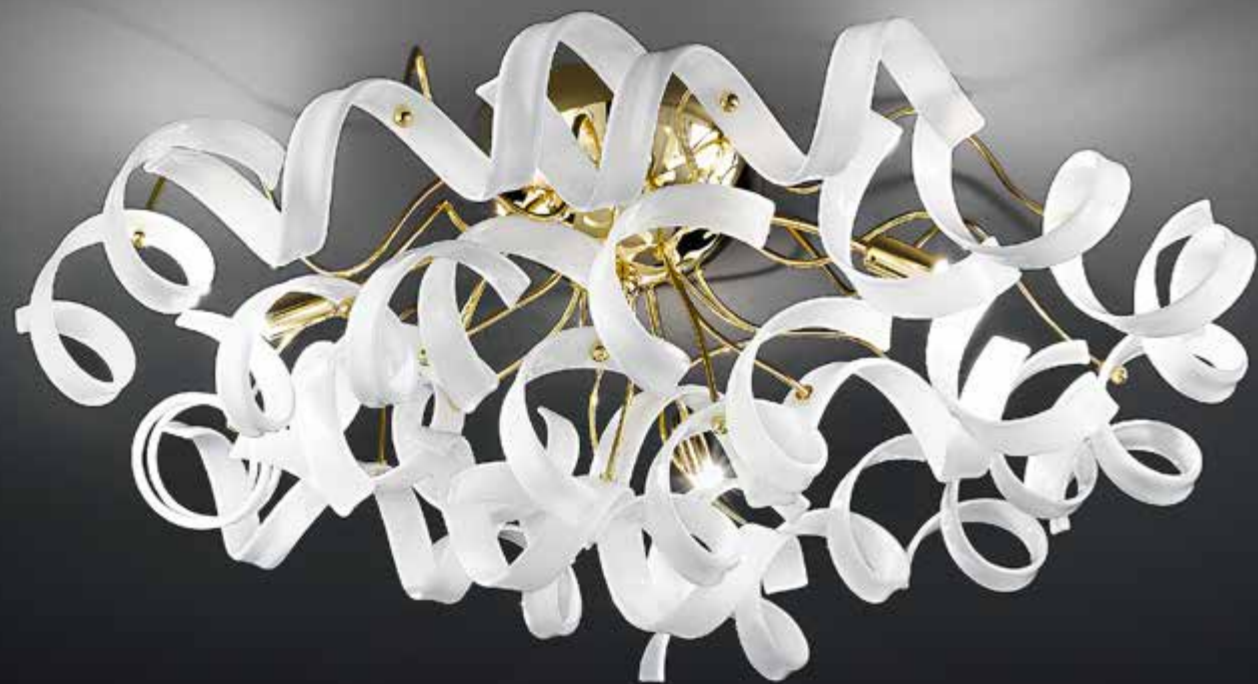

ASTRO 205.380.02 A541P

WHITE

Ceiling lamp

06x40W G9
n.18 glass elements
Ø 80 - h 30

Patent Pending