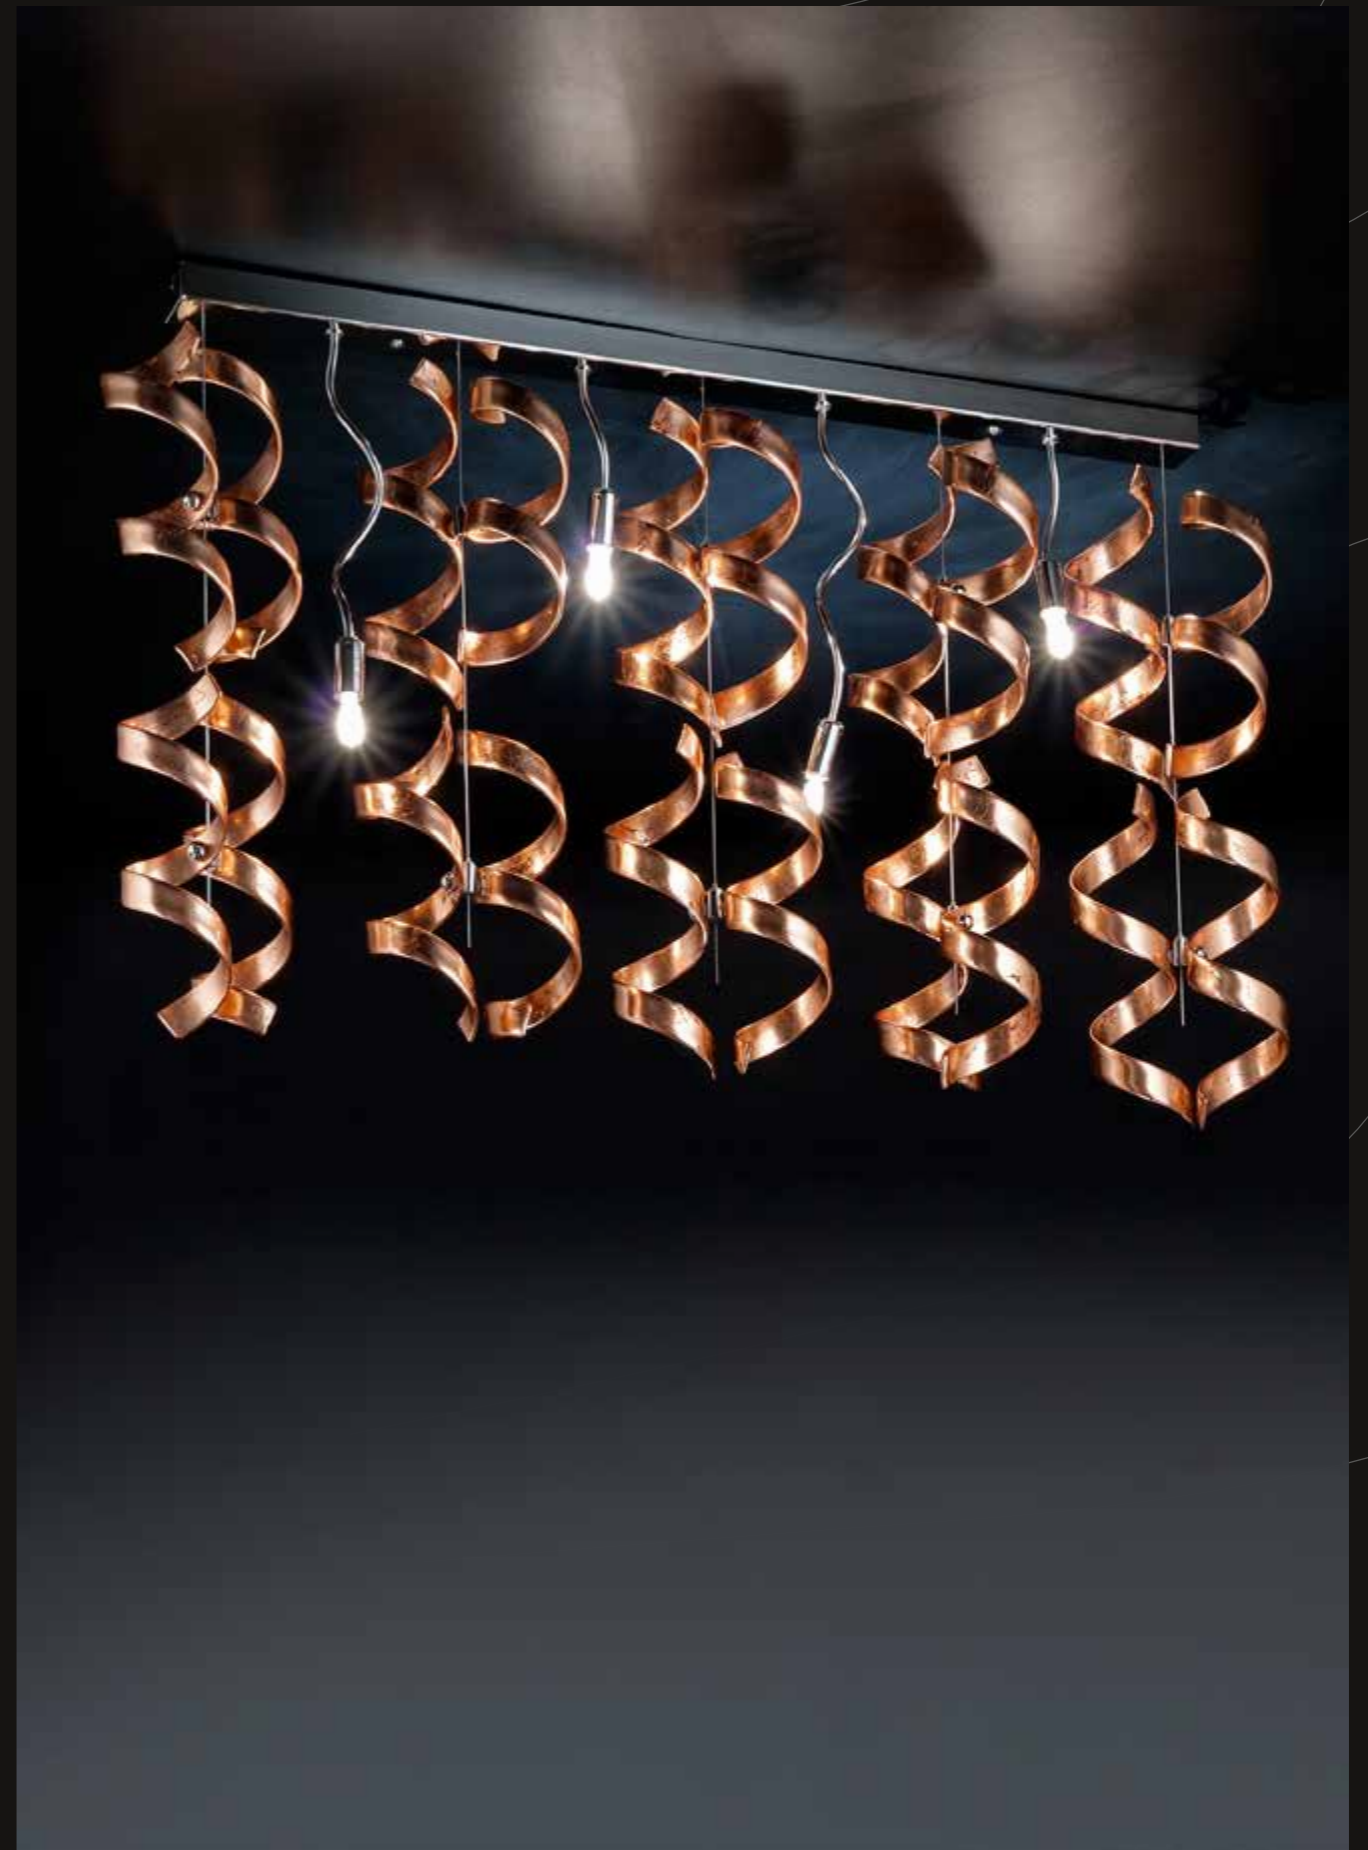

ASTRO 206.254.14 A650P
COPPER

Hanging lamp | 04x40W G9
n.20 glass elements
L 90 - h 50

Patent Pending