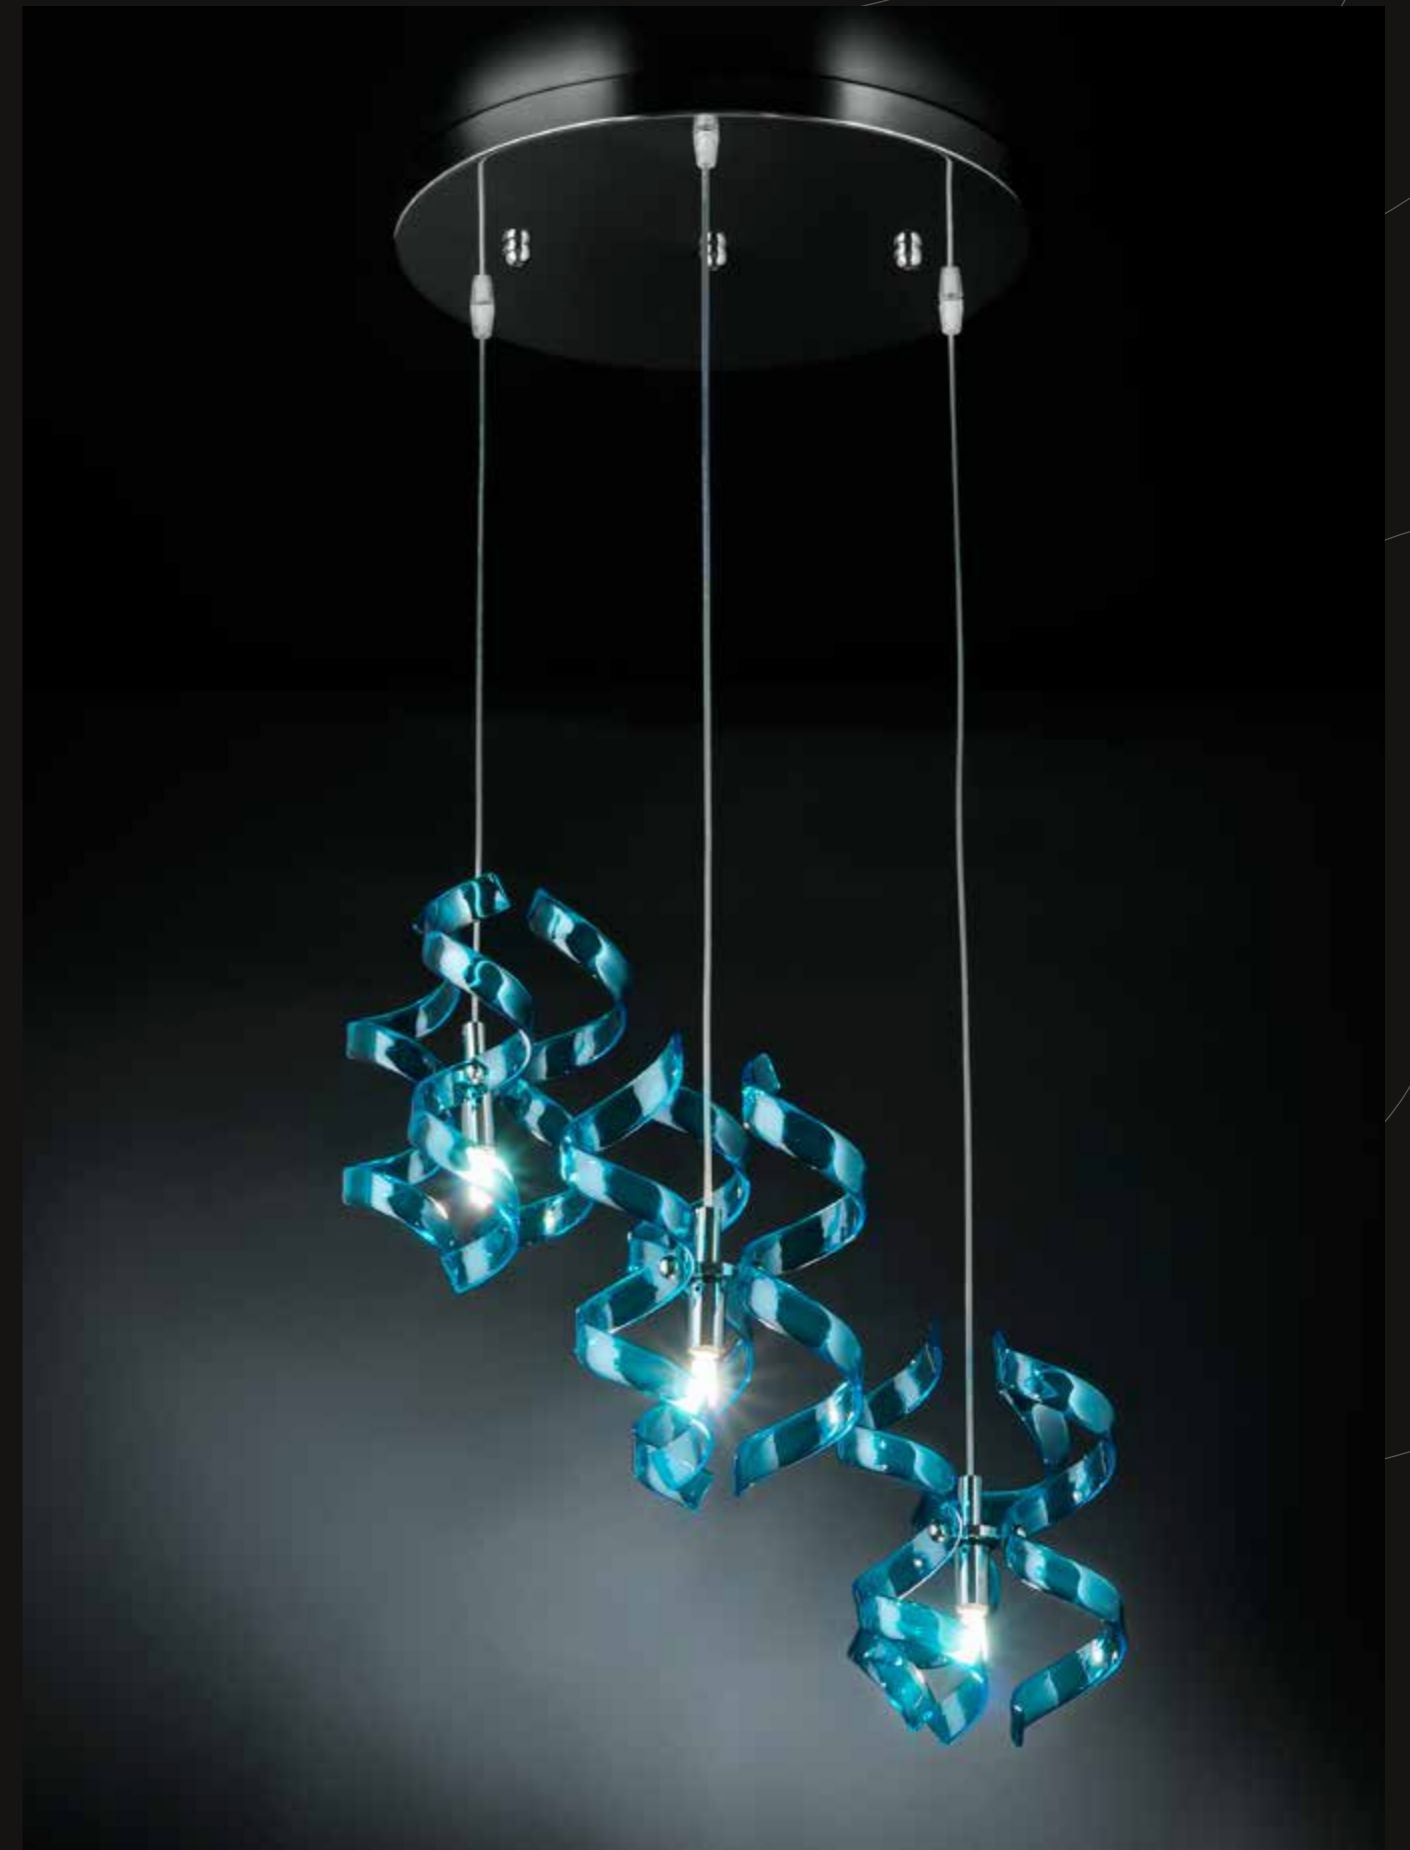

ASTRO 206.513.08 A344P

BLUE

Hanging lamp

03x40W G9
n.09 glass elements
Ø 40 - h 90

Patent Pending