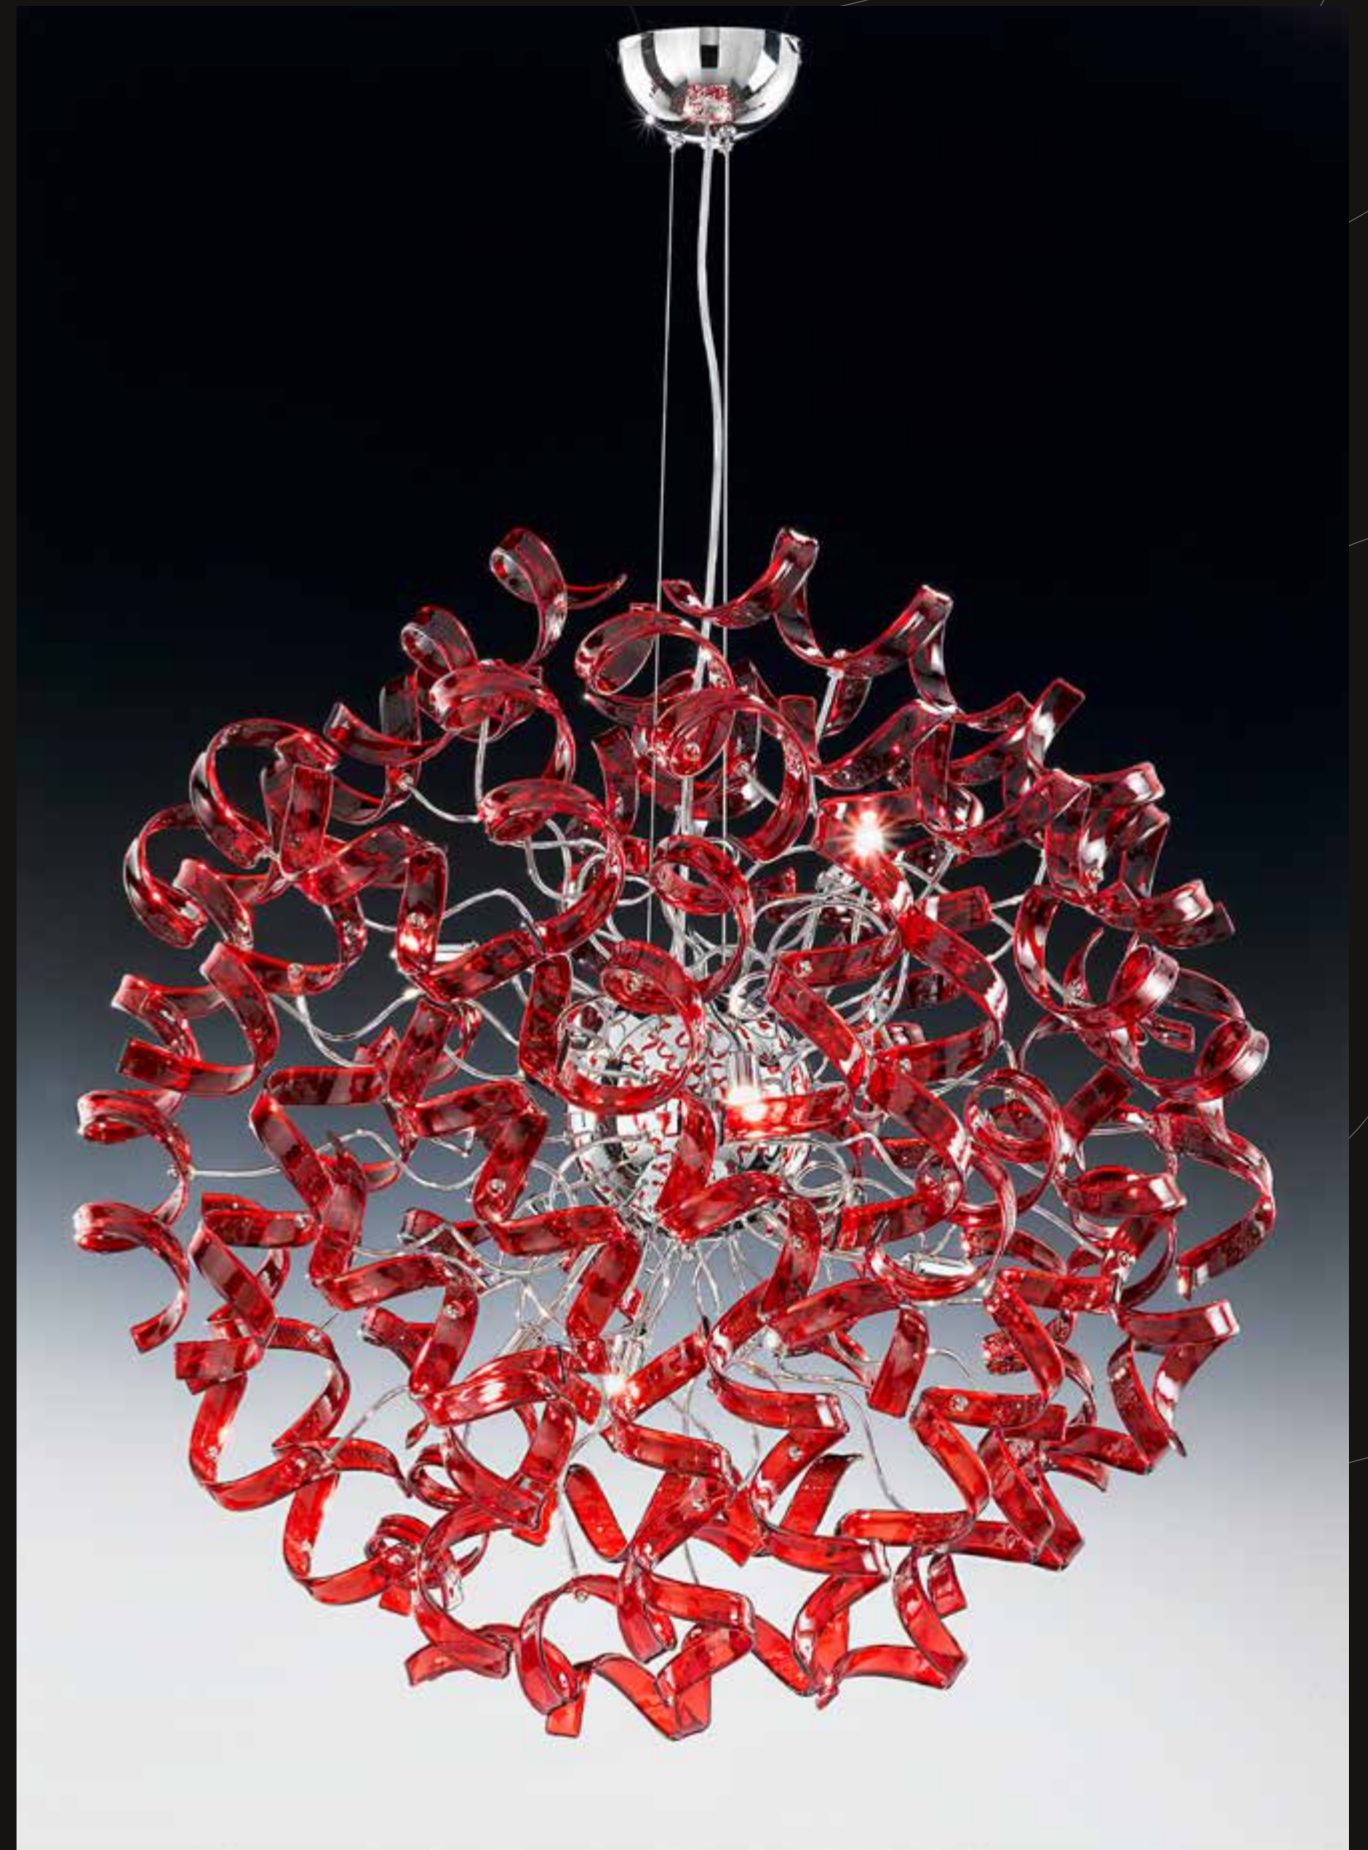

ASTRO 206.180.04 A1185P
CHERRY

Hanging lamp | 08x40W G9
n.48 glass elements
Ø 80 - h 160 max

Patent Pending