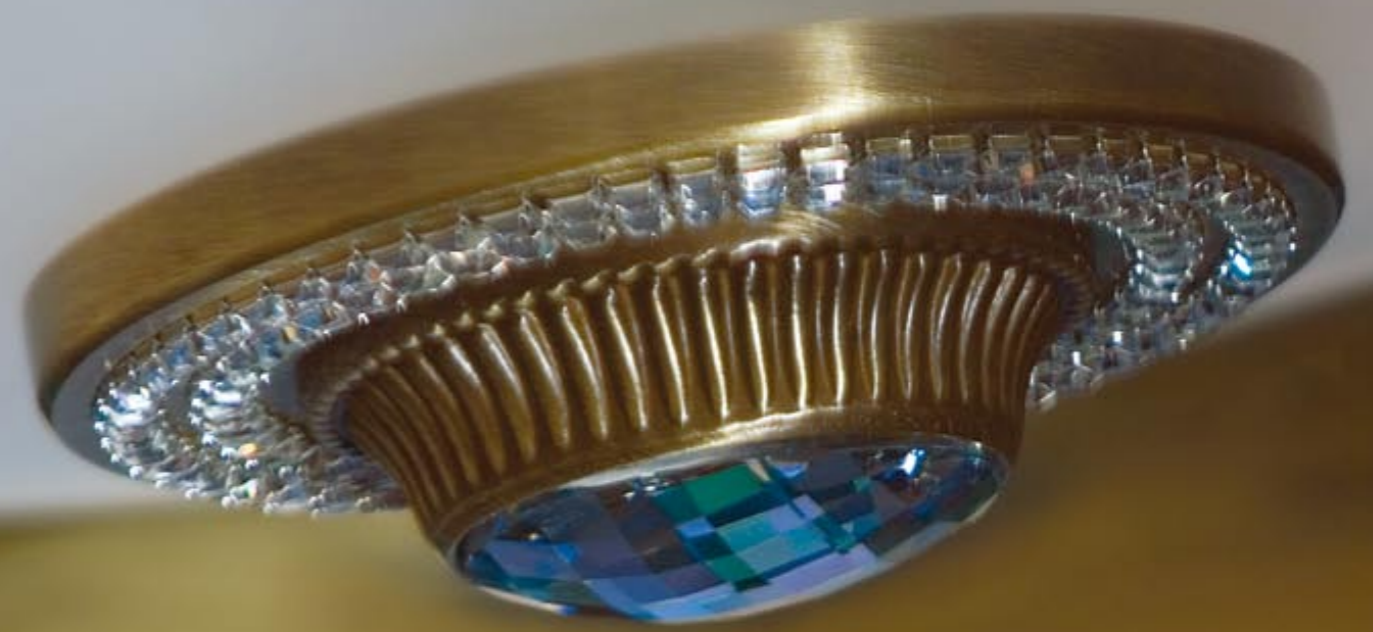

Bellagio

Bellagio is a series of flush mount ceiling lamps whose stylish glass shades are richly decorated with Swarovski crystals. Bellagio lamps come both in classic designs that can be ideally incorporated into traditional interiors and as contemporary solutions for lovers of modern design.

Серия «Белладжио»- это линия потолочных светильников, которые имеют элегантные стеклянные плафоны с необычными украшениями по центру- кристаллами SWAROVSKY. Мы делаем универсальные модели в классической форме, которые идеально дополняют как традиционные интерьеры, так и современные помещения.