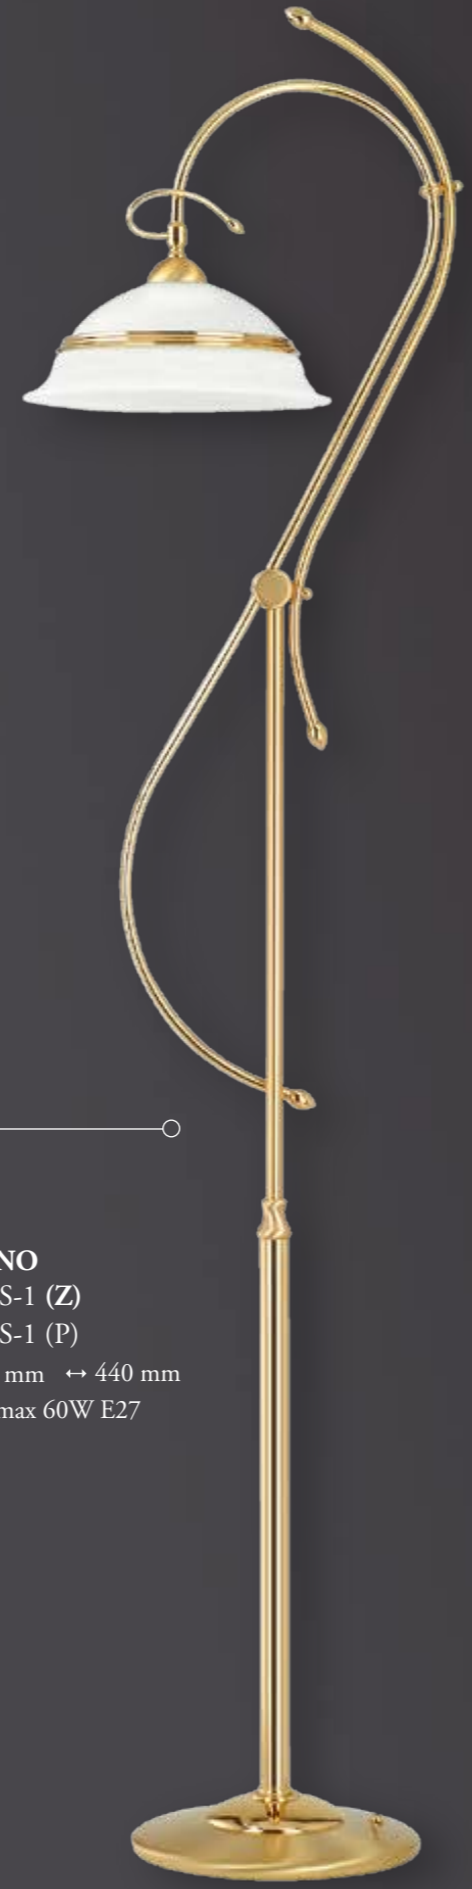

MILANO
MIL-K-1 (Z)
MIL-K-1 (P)
↑ 260 mm ↔ 350 mm
⊙ 1 x max 60W E27

MILANO
MIL-LS-1 (Z)
MIL-LS-1 (P)
↑ 1740 mm ↔ 440 mm
⊙ 1 x max 60W E27