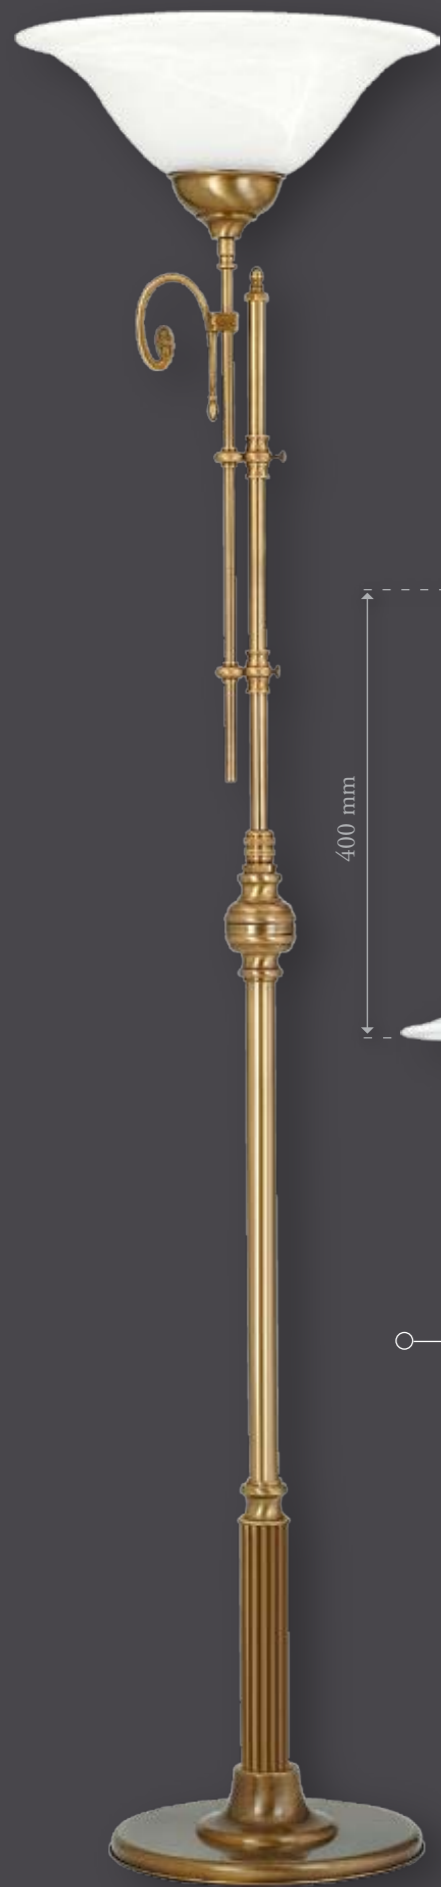

CAPRI
CAP-LS-1 (P) ↑
↓ 1800 mm ↔ 450 mm
⊙ 1 x max 60W E27

400 mm

400 mm

CAPRI
CAP-ZW-1 (P)
↓ 900 mm ↔ 500 mm
⊙ 1 x max 60W E27