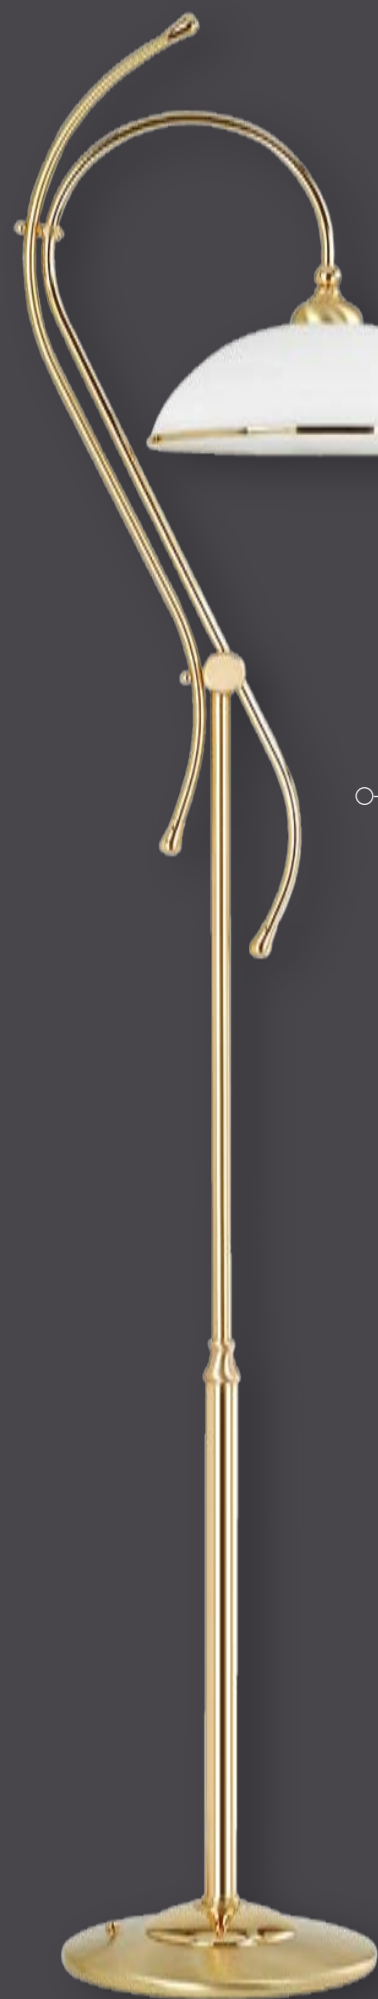

VITO
VIT-LG-1 (P)
VIT-LG-1 (Z)
↑ 370 mm ↔ 280 mm
💡 1 x max 60W E27