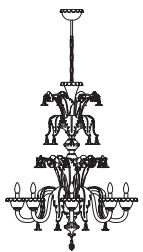

MAXIM

Maxim lampadario 8L
Ø 90 cm - H 115 cm
8 x E14 40W