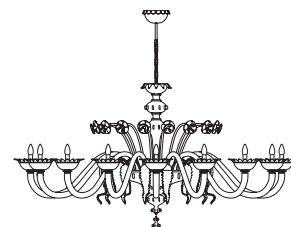

Lighting collection made in Murano in Classic style.
Available in crystal, crystal/gold and all gold finishing.

Gritti 6L tutto oro

GRITTI

Gritti lampadario 12L
Ø 110 cm - H 100 cm
12 x E14 40W

Gritti lampadario 16L
Ø 190 cm - H 100 cm
16 x E14 40W