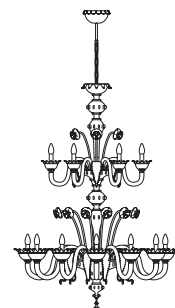

Lighting collection made in Murano in Classic style.
Available in crystal, crystal/gold and all gold finishing.

Gritti 6L tutto oro

GRITTI

Gritti lampadario 12L
Ø 110 cm - H 100 cm
12 x E14 40W

Gritti lampadario 16L
Ø 190 cm - H 100 cm
16 x E14 40W