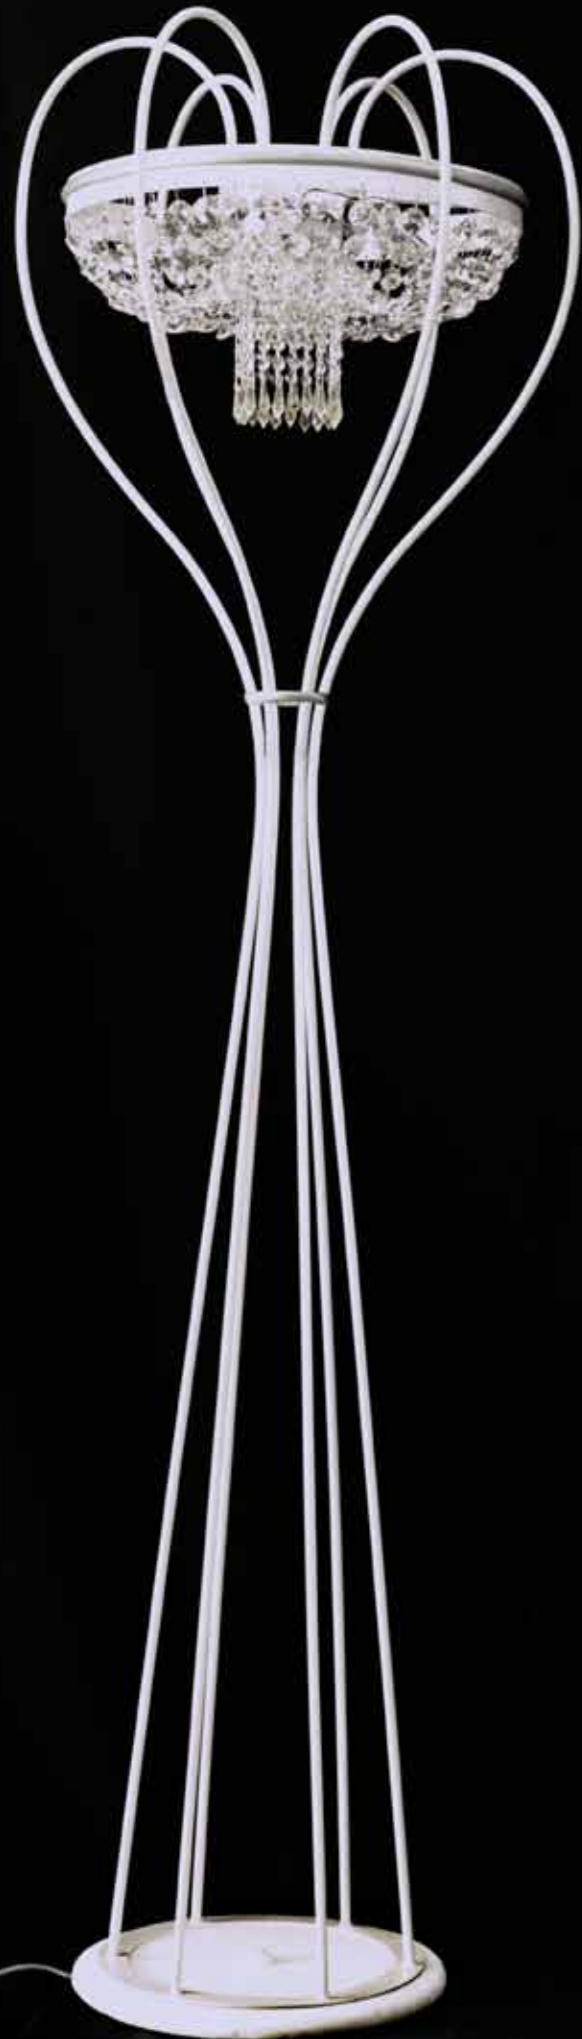

### PRISMA CHIC\_9043

Designer Arch. Rocco e Danilo Tocci

Chandelier – Lampadario / 12 Lights Luci  
Finish: Pearly White – Finitura: Bianco Perla  
Diam. 120 x H. 165 cm

### PRISMA CHIC\_9046

Designer Arch. Rocco e Danilo Tocci

Chandelier – Lampadario With Led Strip  
Finish: Silver – Finitura: Argento  
Diam. 100 x H. 174 cm