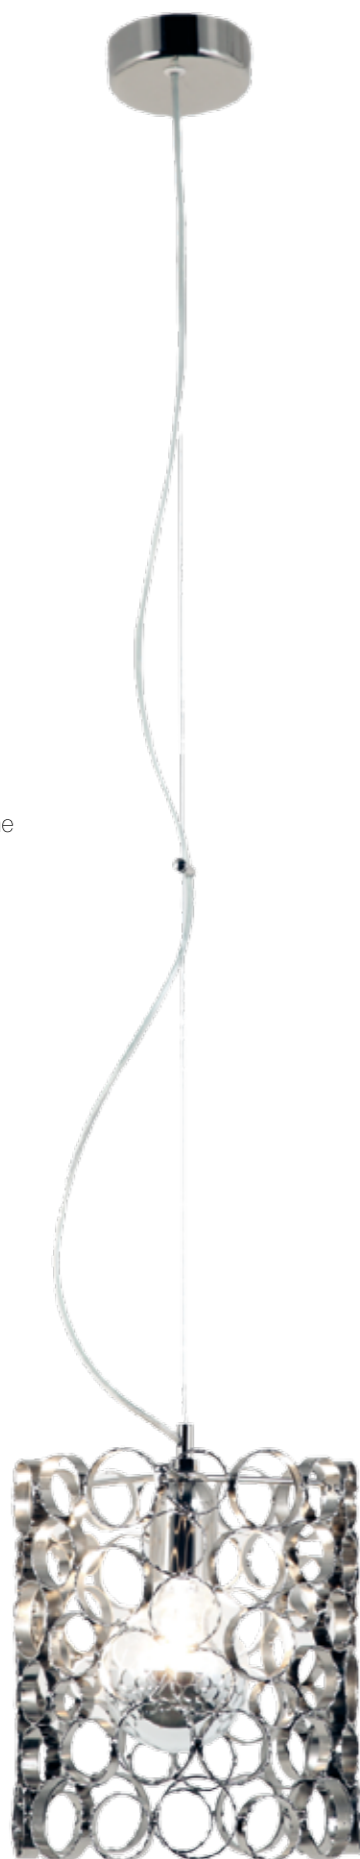

AVANCE

AVANCE_9021

Hanging Lamp – Sospensione
Finish: Polished Nickel
Finitura: Nikel Lucido
Diam. 22 x H. 25 cm