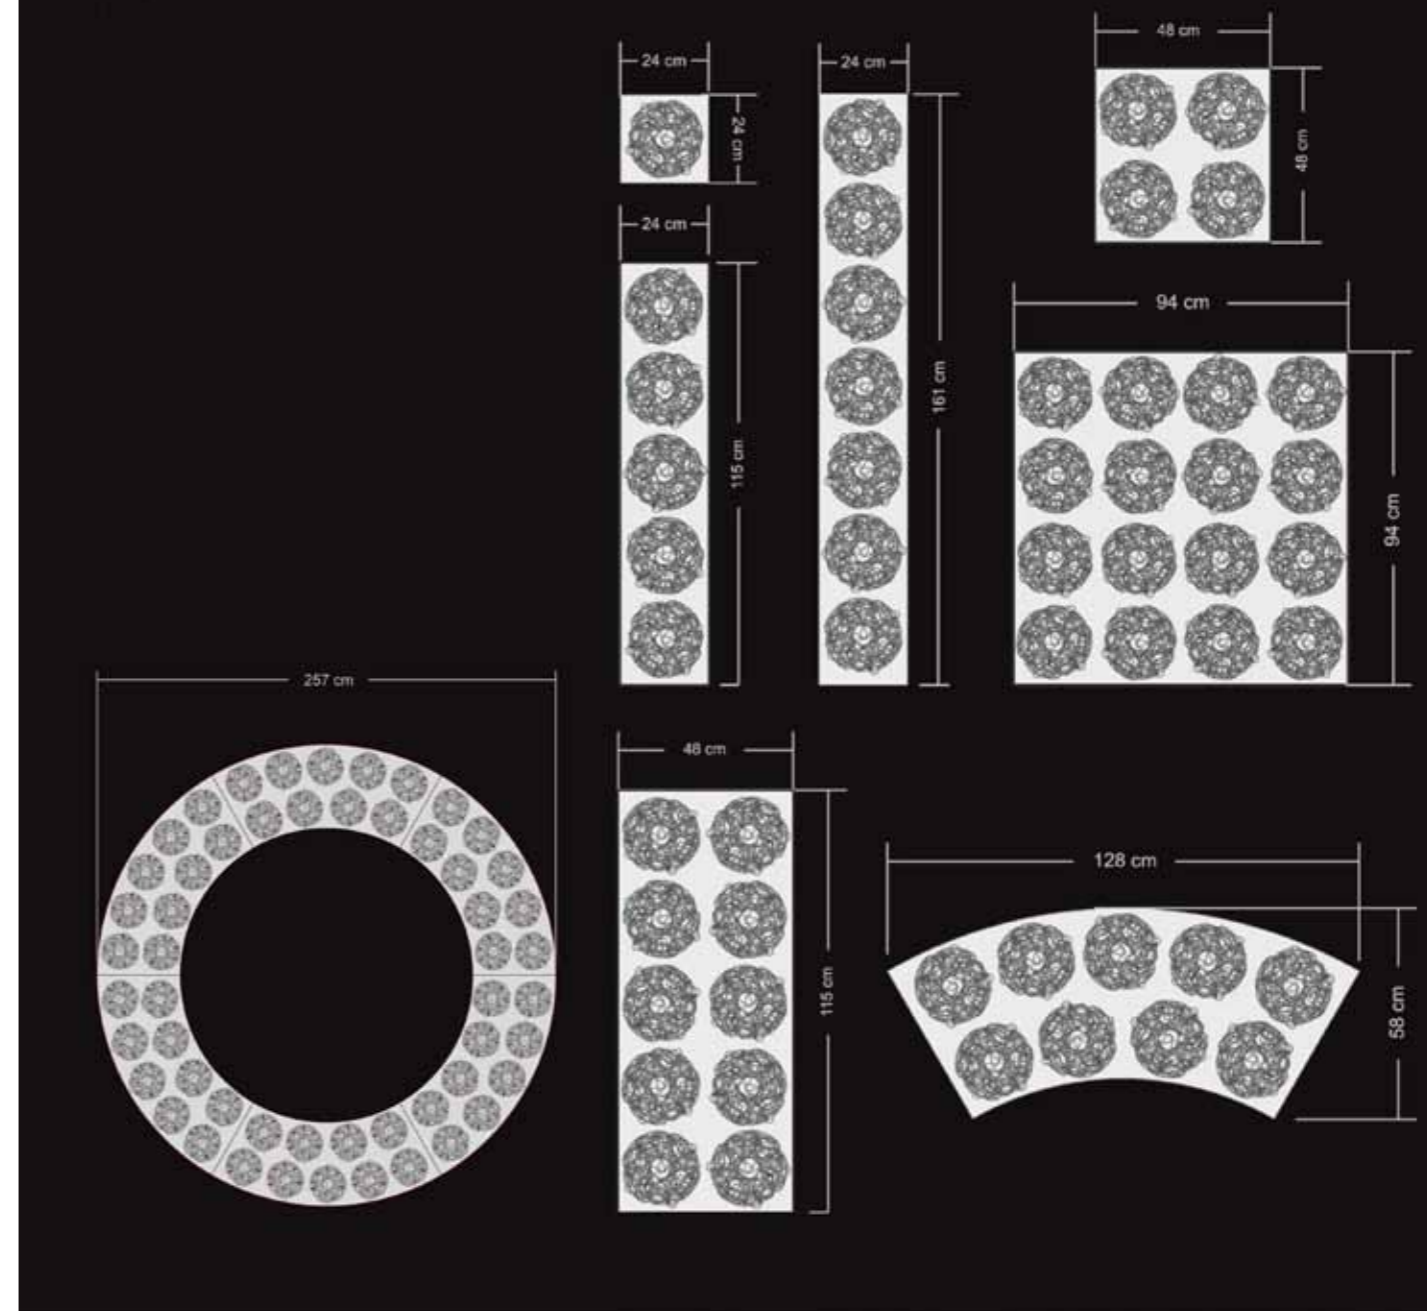

COMPONIBILI MODULAR