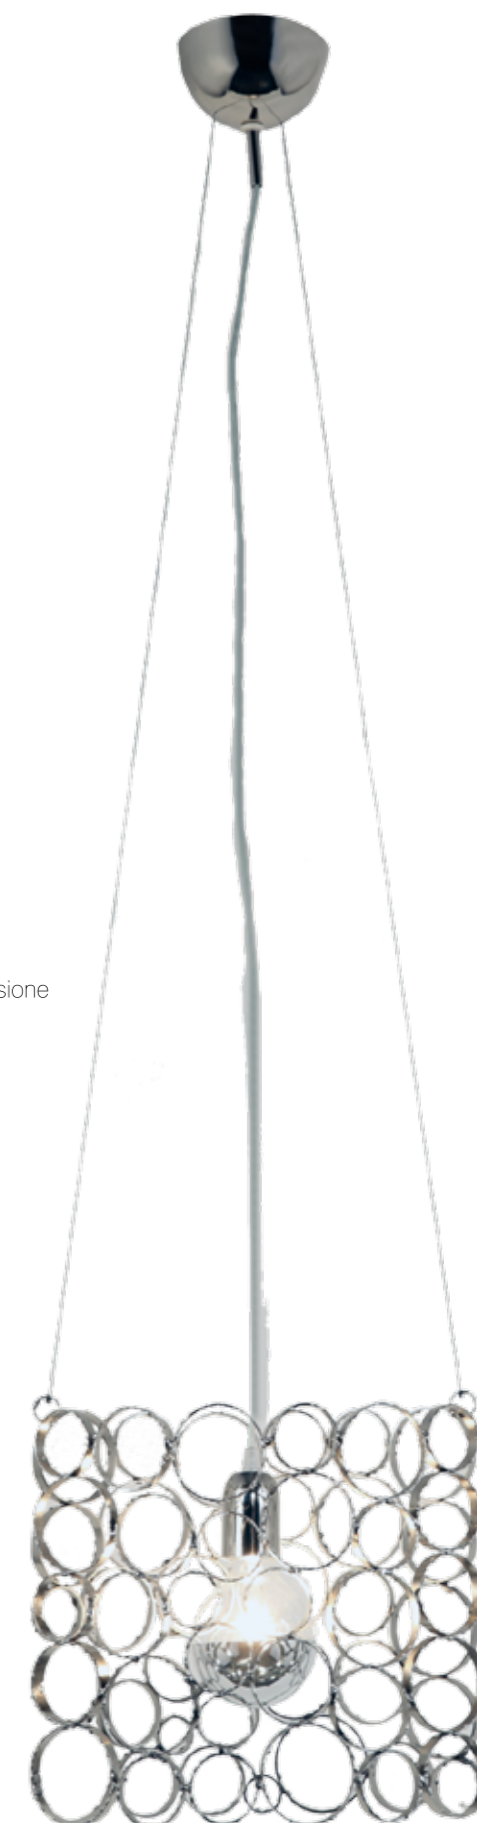

AVANCE_9023

Hanging Lamp – Sospensione
Finish: Polished Nickel –
Finitura Nikel Lucido
Diam. 35 x 14 x H. 30 cm