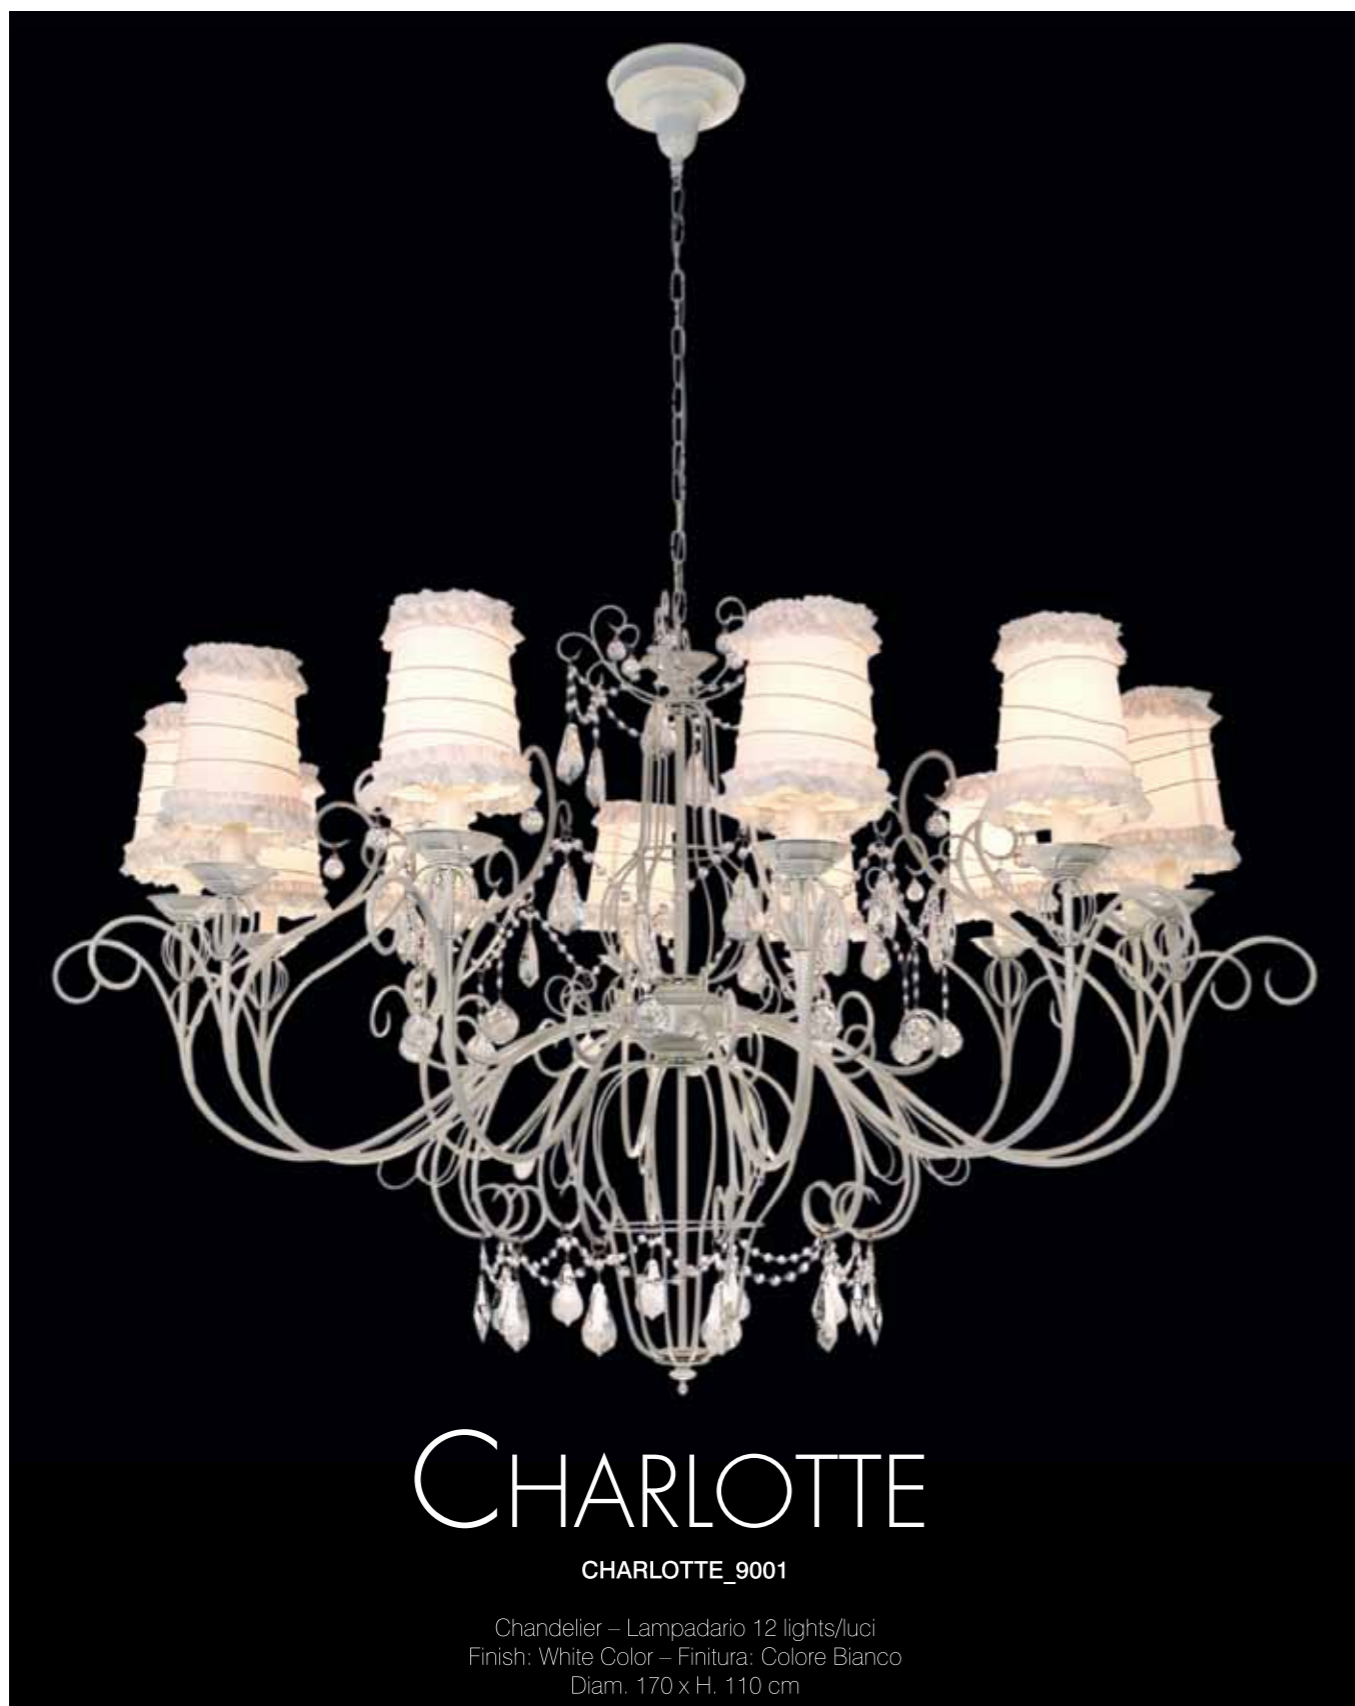

Wall lamp – Applique 2 lights/luci
Finish: White Color
Finitura: Colore Bianco
Diam. 50 x 23 x H. 65 cm