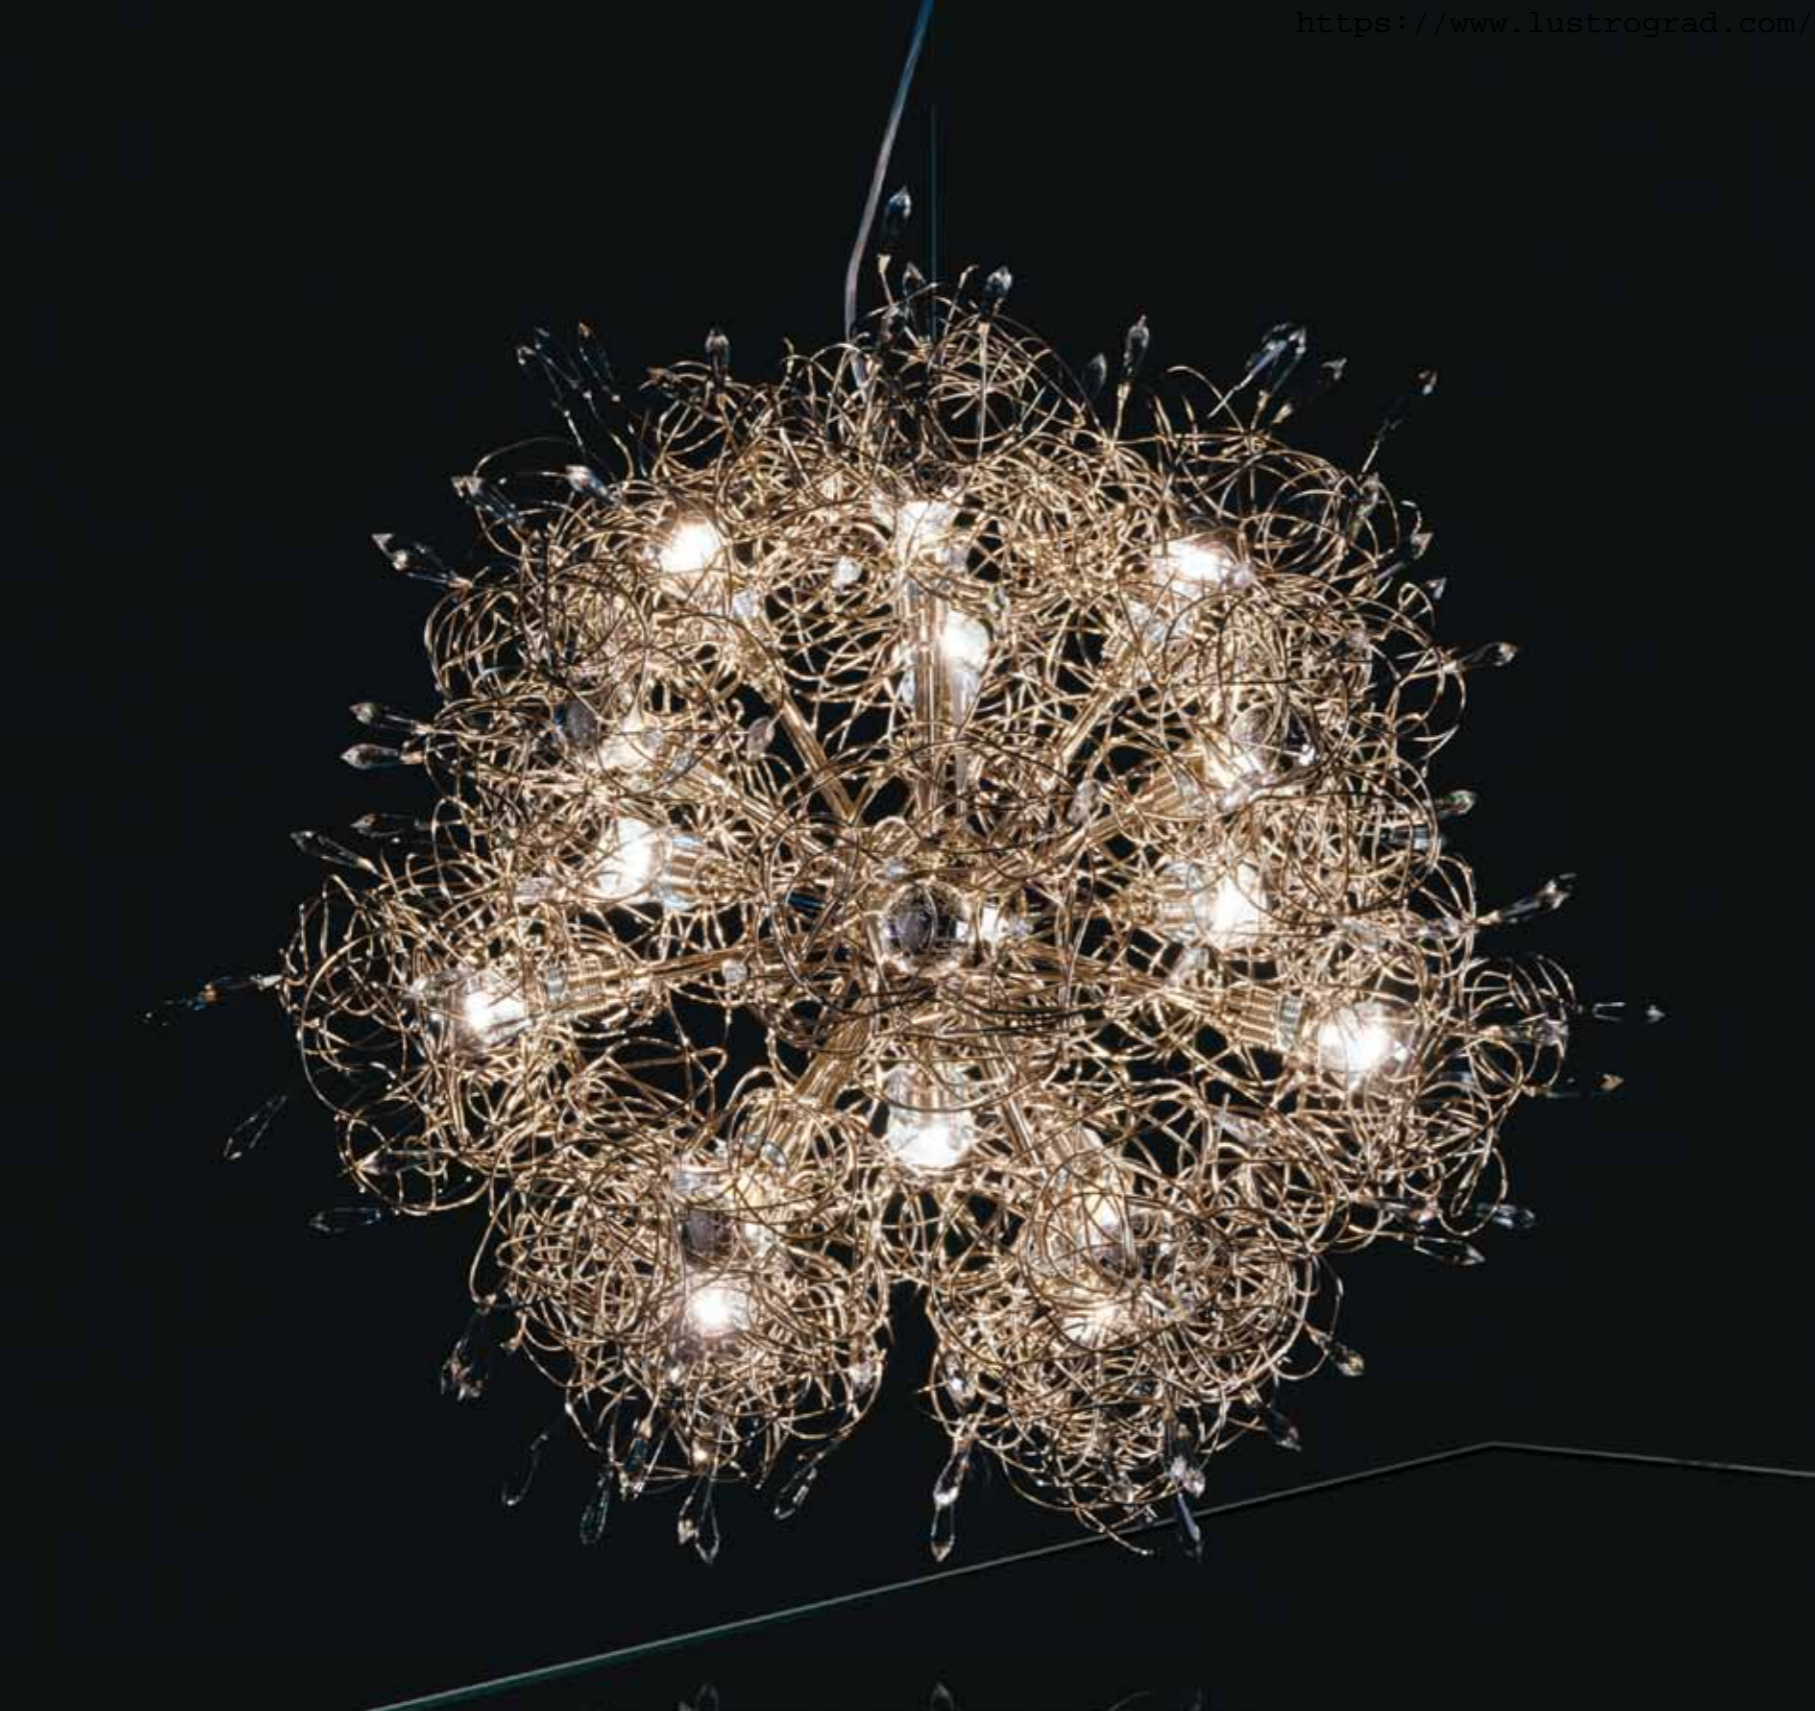

FLOC

FLOC_7038

Hanging Lamp – Sospensione
Finish: Polished Nickel
Finitura: Nikel Lucido
Diam. 65cm x H. adjustable/regolabile