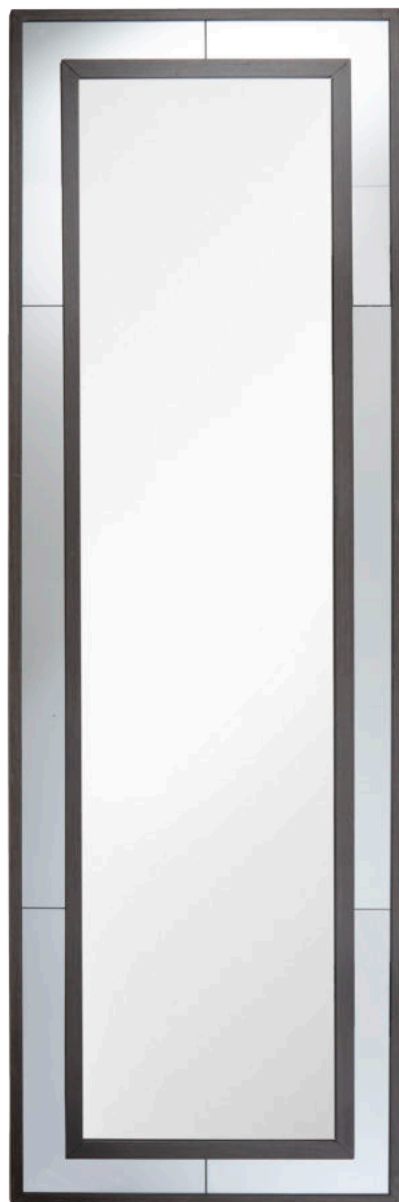

Alliste,
8894
H:200cm W:65cm D:5.5cm

8894