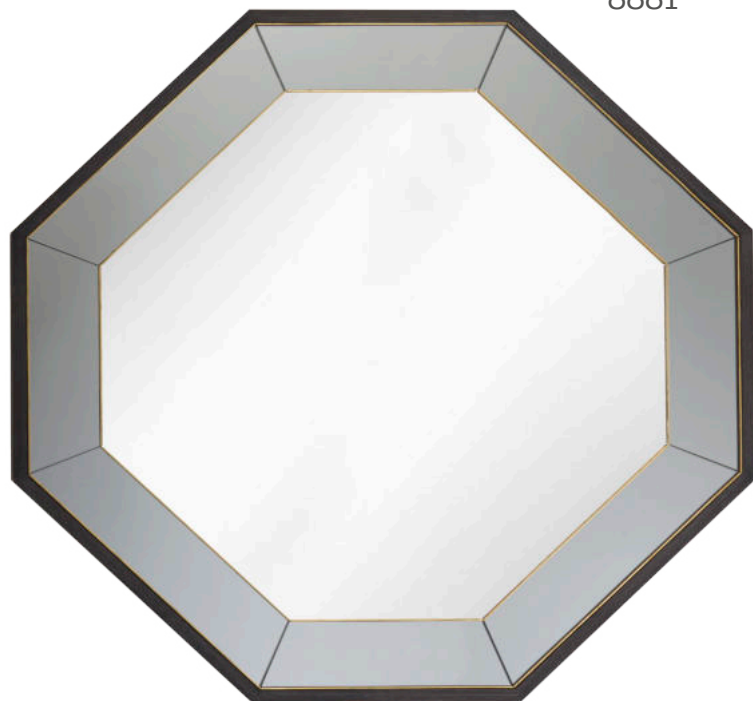

8819

Objet,
Coffee table
8819
H:44.5cm Dia:90cm

ASTLEY

MIRRORS

ASTLEY

*Dark brown wood finish and smoke mirror frame.
Brass trim.*

8881

Morcote,
8881
H:104cm W:104cm D:2cm