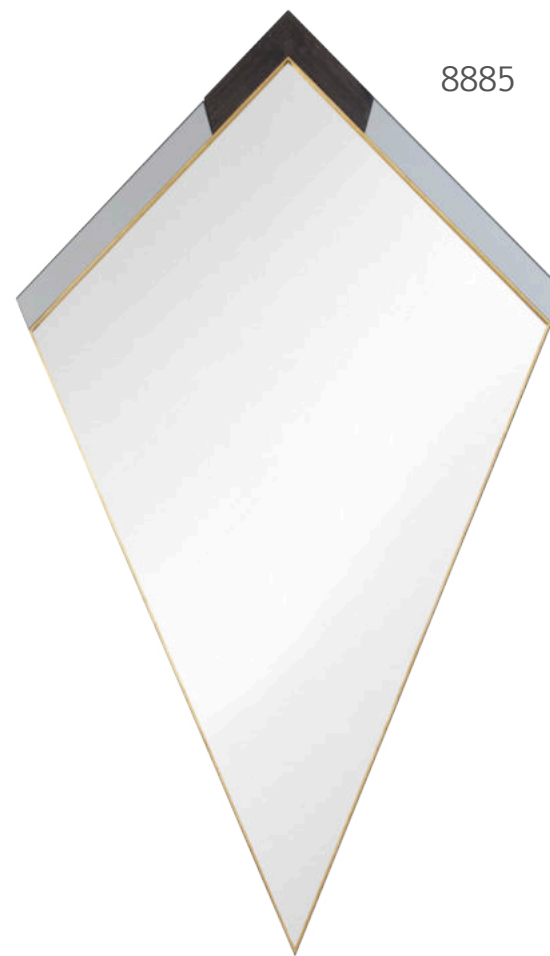

8885

Murten,
8885
H:100cm W:60cm D:2cm