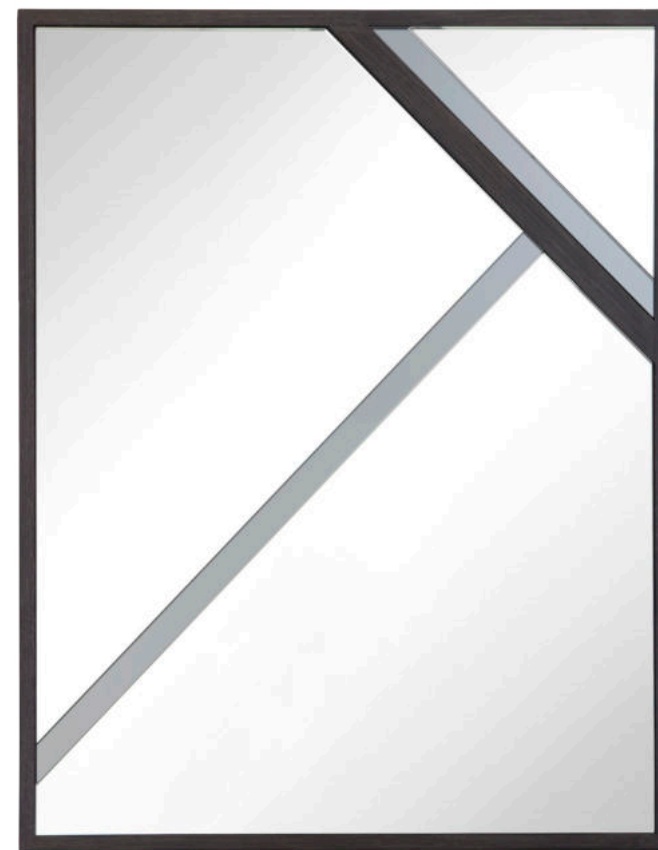

8882

Guarda,
8882
H:100cm W:80cm D:2cm