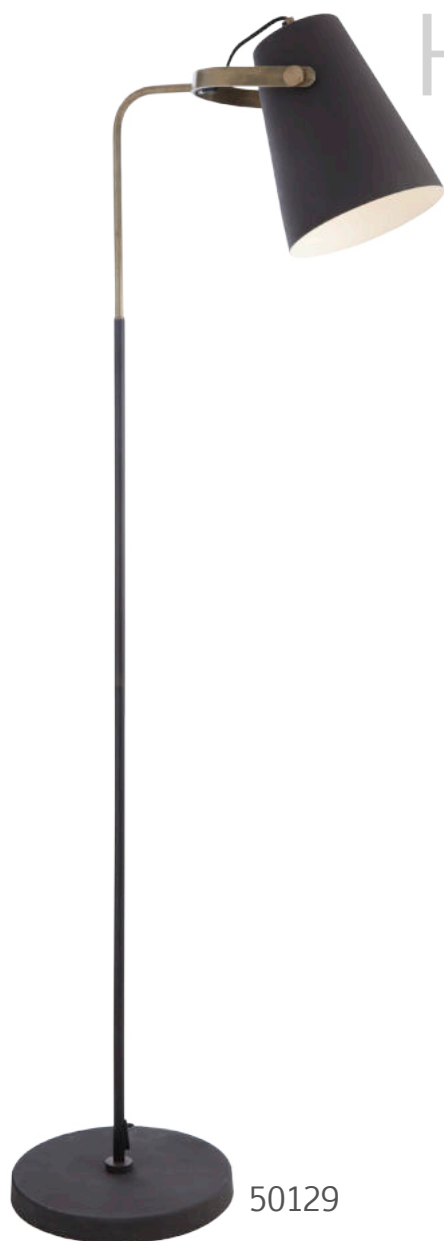

*Shade included.
Cognac crystal with antique
brass finish.*

50162

Table lamp,
50162
H:26cm W:12cm D:12cm
G9 40W

50194

*Shade included.
Nickel finish with clear
crystal.*

Table lamp,
50194
H:67.5cm W:32cm D:32cm
E14 40W

50195

*Shade included.
Gunmetal finish with smoke
crystal.*

Table lamp,
50195
H:67.5cm W:32cm D:32cm
E14 40W

ASTLEY

HAWICK RANGE

Matt black and antique brass finish.

50129

Floor lamp,
50129
H:158cm W:64cm D:30cm
E27 25W

50128

Table lamp,
50128
H:50cm W:38cm D:20.5cm
E27 25W

50135

Melrose,
Table lamp
50135
H:73cm W:36cm D:18cm
E27 25W

Approximate dimensions

KINROSS RANGE

Matt black and antique brass finish.

Table lamp,
50133
H:57cm W:31cm D:31cm
E27 2 x 25W

50133

Floor lamp,
50134
H:134cm W:57cm D:57cm
E27 2 x 25W

50134

Approximate dimensions

ASTLEY

CATHEL RANGE

*Antique brass finish.
Opal shade with gold lining.
White marble base.*

50154