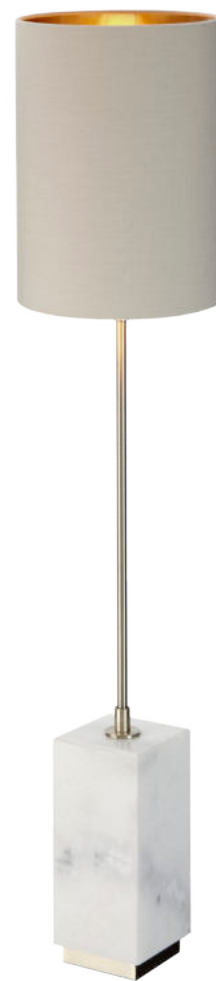

Table lamp,
50154
H:64cm W:38.5cm D:18cm
E14 40W

*Matt black finish.
Luxe black shade with gold
lining.
White marble base.*

50155

Table lamp,
50155
H:64cm W:38.5cm D:18cm
E14 40W

ASTLEY

*Shade included.
Unpolished marble.
Nickel finish.*

50190

Adelina,
Table lamp
50190
H:66cm W:43cm D:23.5cm
E14 60W

*Shade included.
Polished grey marble.
Nickel finish.*

50191

Aria,
Table lamp
50191
H:60cm W:42cm D:22cm
E14 60W

ASTLEY

*Shade included.
Antique brass finish.
Black marble base.*

50159

*Shade included.
Antique brass finish.
White marble base.*

50160

LINDAU RANGE

Table lamp,
50159
H:81cm Dia:18cm
E14 40W

Table lamp,
50160
H:81cm Dia:18cm
E14 40W

*Crystal and marble base.
Base only.
Shade is 0551 40cm, details
on our website.*

50176

Beda,
Table lamp
Base only
50176
H:49.5cm Dia:13cm
E14 60W

50188

Abella,
Table lamp
50188
H:50cm W:30cm D:25.5cm
E14 40W

*Marble base with antique brass
finish.
Shade included.*

ASTLEY

*Crystal and nickel finish base.
Base only.
Shade is 0580 45cm, details on
page 14.*