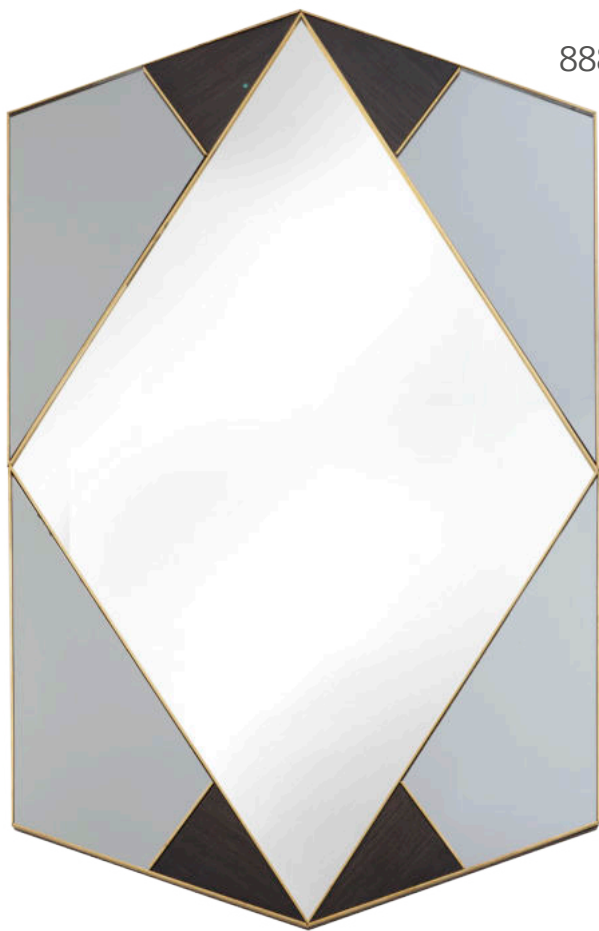

ASTLEY

*Dark brown wood finish.
Plain and smoke mirror.
Brass trim.*

8884

Valais,
8884
H:90cm W:60cm D:2cm