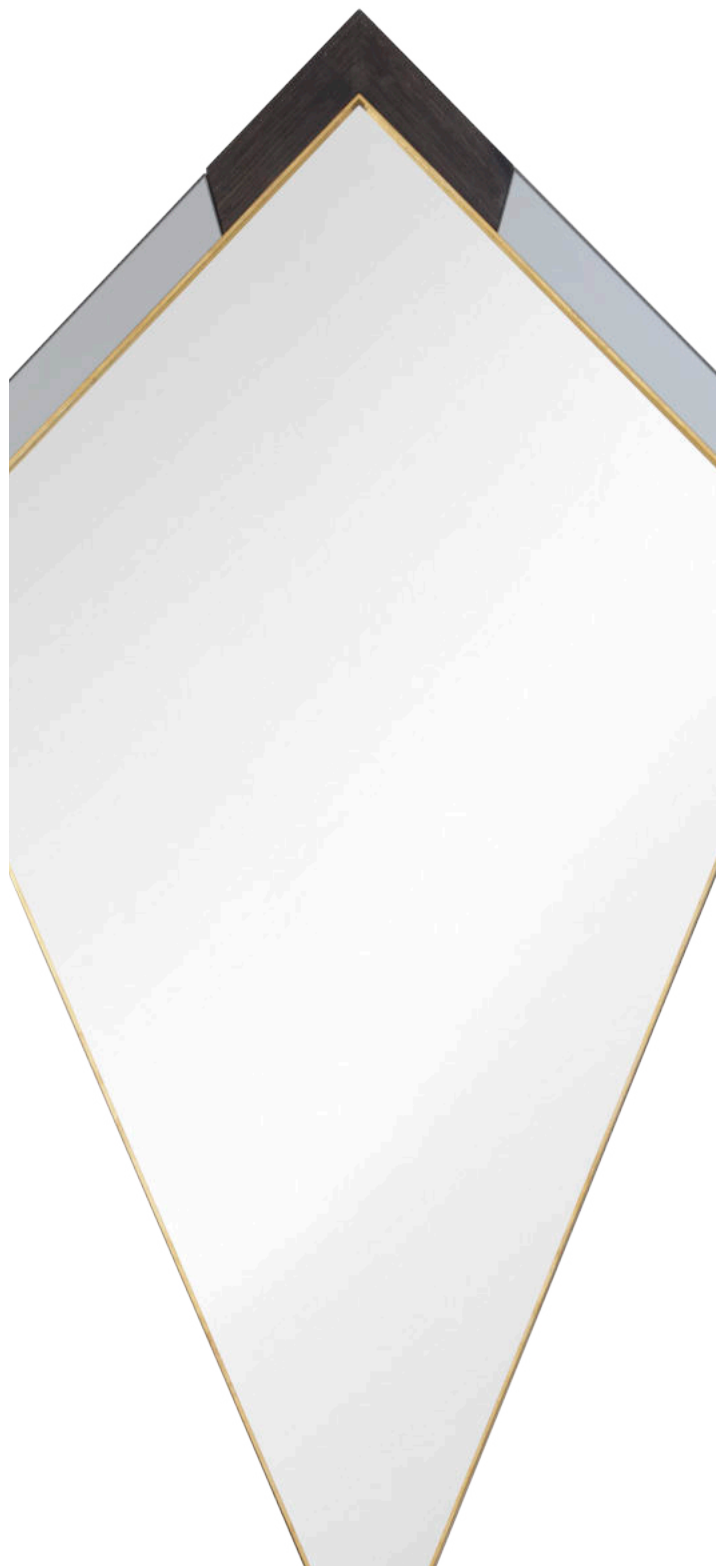

ASTLEY

MIRRORS