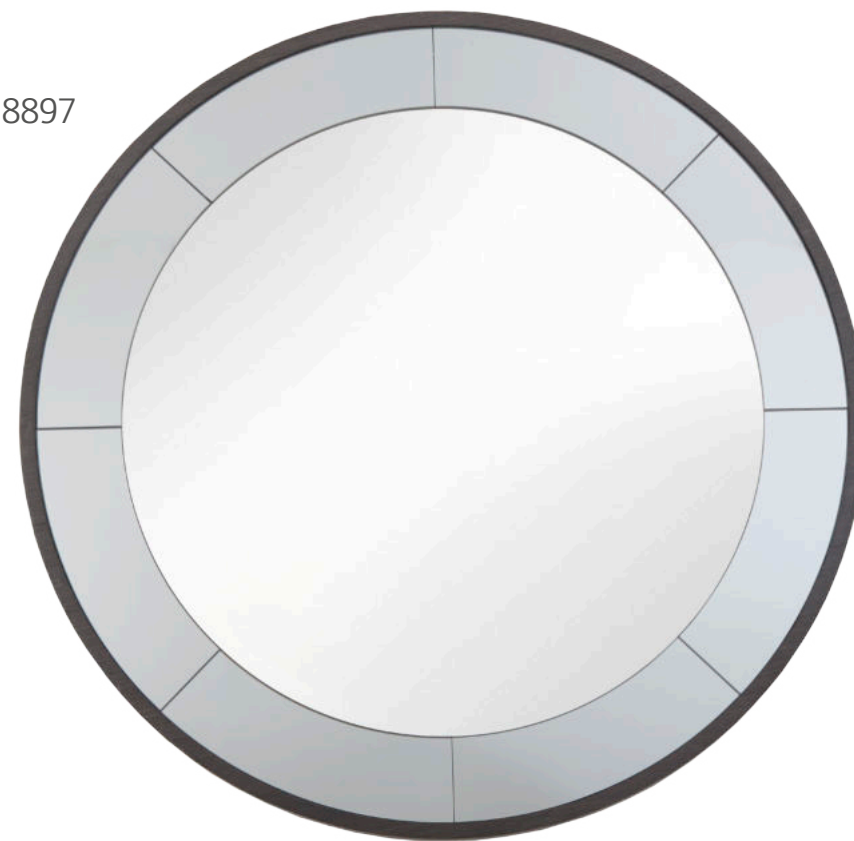

Dark brown wood finish and smoke mirror frame.

8897

Ardara,
8897
Dia:100cm D:2cm