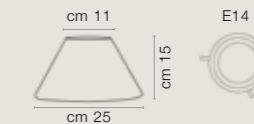

1 - ART. 2582/01BA

COLORE ROÇOCÒ COD. 3928
CM. H33 x Ø25 CON PARALUME/WITH SHADE

CM. H26 x Ø14 SENZA PARALUME/WITHOUT SHADE
1 x E14 MAX 40 WATT
PARALUME TELETTA BEIGE CON GALE SU RICHIESTA ART. 7045
SHADE TELETTA BEIGE WITH FRILLS ON REQUEST ART. 7045

2 - ART. 2582/02AP