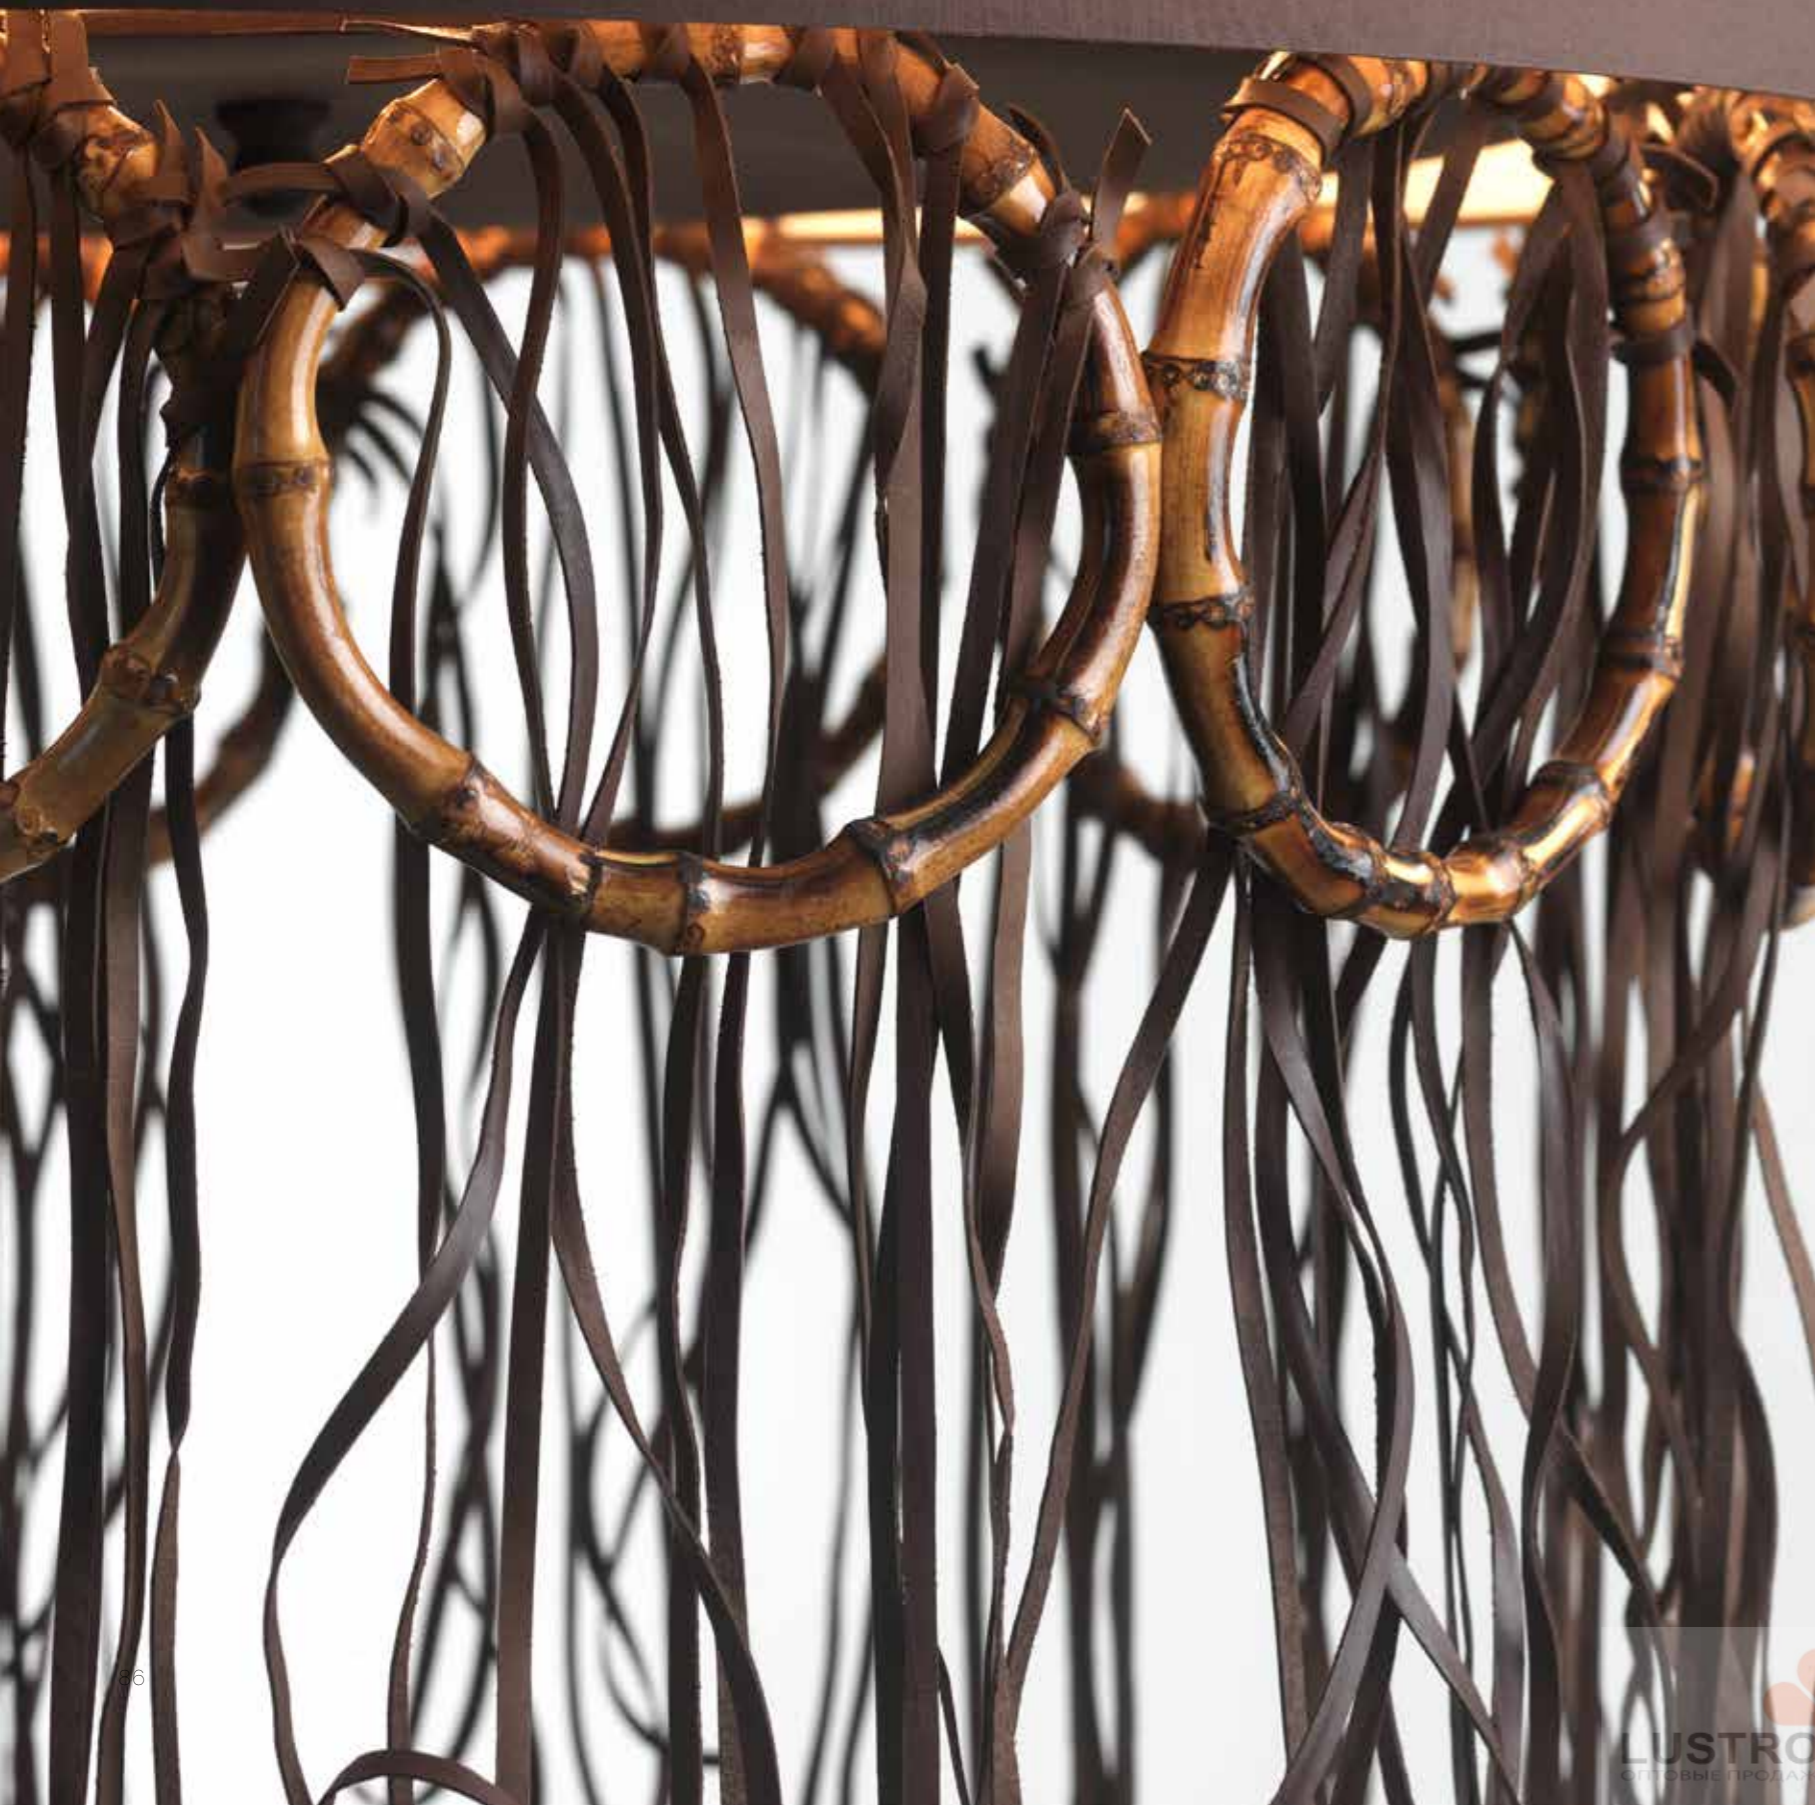

EUROLAMPART®

LI
GH

MYVISION

BAMBOO

PARALUME TELETTA MARRONE CON ANELLO IN BAMBU' E STRINGHE IN CUIO.

SHADE TELETTA MARRONE WITH BAMBOO RING AND LEATHES STRINGS.

RT. 2557/12LA

COLORE FERRO ANTICO COD. 2459
CM. H60 x ø60
12 x g9 MAX 40 WATT
PARALUME TELETTA MARRONE INCLUSO
SHADE TELETTA MARRONE INCLUDED