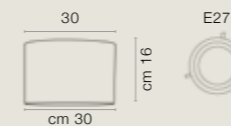

ART. 2578/04BA

COLORE ARGENTO FOGLIA COD. 3007
CM. H60 X Ø30 CON PARALUME
WITH SHADE
4 X G9 MAX 40 WATT
PARALUME TELETTA MARRONE INCLUSO
SHADE TELETTA MARRONE INCLUDED

1 - ART. 2578/04TO

COLORE ARGENTO FOGLIA COD. 3007
CM. H155 X Ø45 CON PARALUME/WITH SHADE
4 x G9 MAX 40 WATT
PARALUME TELETTA MARRONE INCLUSO
SHADE TELETTA MARRONE INCLUDED