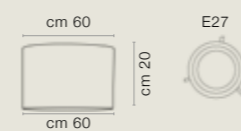

2 - ART. 2578/06LA

COLORE ARGENTO FOGLIA COD. 3007
CM. H92 X Ø61
6 x G9 MAX 40 WATT
PARALUME TELETTA MARRONE INCLUSO
SHADE TELETTA MARRONE INCLUDED