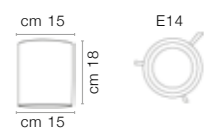

COLORE ORO FOGLIA COD. 3001
CM. H93 x Ø73
6 x E14 MAX 40 WATT
PARALUMI TELETTA MARRONE INCLUSI
SHADES TELETTA MARRONE INCLUDED

60

1

2

ART. 1315/12LA

COLORE ARGENTO FOGLIA COD. 3007
CM. H105 x Ø130
12 x E14 MAX 40 WATT
PARALUMI LAMINATO ARGENTO/SETA CHAMPAGNE INCLUSI
SHADES LAMINATO ARGENTO/SETA CHAMPAGNE INCLUDED