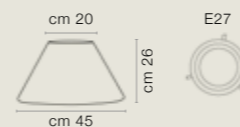

NASTRI E FIOCCHI INTERAMENTE IN FERRO
FATTI A MANO IN VARI COLORI PASTELLO.

BOWS AND RIBBONS ENTIRELY HAND MADE
IN PASTEL DECORATIONS.

1 - ART. 1665/12LA

COLORE LARISSA COD. 3984
CM. H85 X Ø108
12 X E14 MAX 60 WATT

2 - ART. 0465/01TO

COLORE ROSA SFUMATO COD. 2032
CM. H135 X Ø45 CON PARALUME
WITH SHADE

CM. H120 X Ø36 SENZA PARALUME
WITHOUT SHADE
1 X E27 MAX 40 WATT
PARALUME TELETTA BEIGE
SU RICHIESTA ART. 7245
SHADE TELETTA BEIGE
ON REQUEST ART. 7245