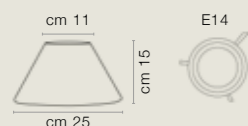

2 - ART. 2782/01BA

COLORE ROSITA COD. 3936
CM. H33 x Ø25 CON PARALUME/WITH SHADE

CM. H26 x Ø14 SENZA PARALUME/WITHOUT SHADE
1 x E14 MAX 40 WATT
PARALUME TULLE ROSA SU RICHIESTA ART. 6401
SHADE TULLE ROSA ON REQUEST ART. 6401