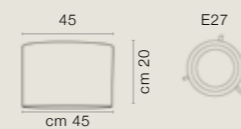

ART. 2578/04BA

COLORE ARGENTO FOGLIA COD. 3007
CM. H60 X Ø30 CON PARALUME
WITH SHADE
4 X G9 MAX 40 WATT
PARALUME TELETTA MARRONE INCLUSO
SHADE TELETTA MARRONE INCLUDED

1 - ART. 2578/04TO

COLORE ARGENTO FOGLIA COD. 3007
CM. H155 X Ø45 CON PARALUME/WITH SHADE
4 x G9 MAX 40 WATT
PARALUME TELETTA MARRONE INCLUSO
SHADE TELETTA MARRONE INCLUDED