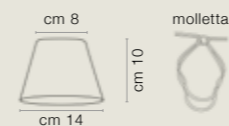

WROUGHT IRON HAND DECORATED
WITH WOODEN HEARTS AND AZURE SATIN
RIBBONS

ART. 1309/09LA

COLORE BIANCO OPACO COD. 1015
CM. H65 x Ø73
9 x E14 MAX 40 WATT
PARALUME TELETTA BEIGE
CON RIFINITURA CELESTE
SU RICHIESTA ART. 7390
SHADE TELETTA BEIGE WITH AZURE RIBBON
ON REQUEST ART. 7390