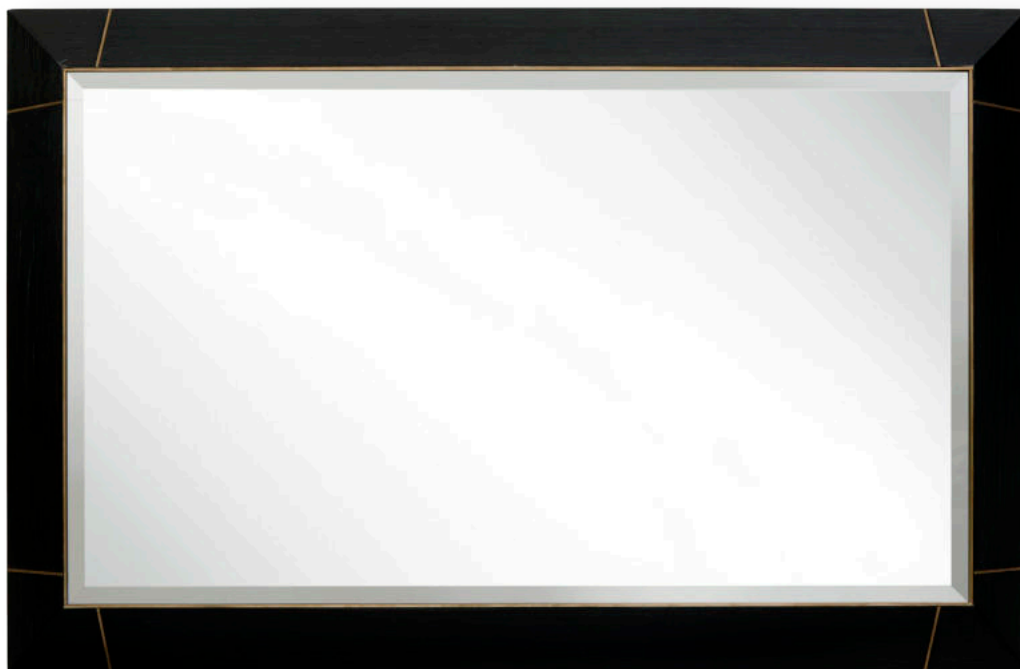

Alatri,
8893
H:100cm W:80cm D:3cm

Alpette,
8896
H:100cm W:65cm D:2cm

Cambio,
8895
H:65cm W:100cm D:8cm