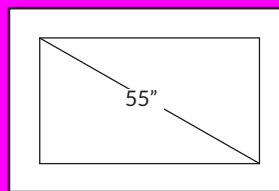

NEREUS FRAME OPTIONS

Our new glass technology combines exquisite mirror design with high end 4k resolution UHD TV technology.

NEREUS SIZES AVAILABLE

NEREUS 40

NEREUS 55

NEREUS 65

Get in touch today to find out how a Nereus TV can enhance your living space.