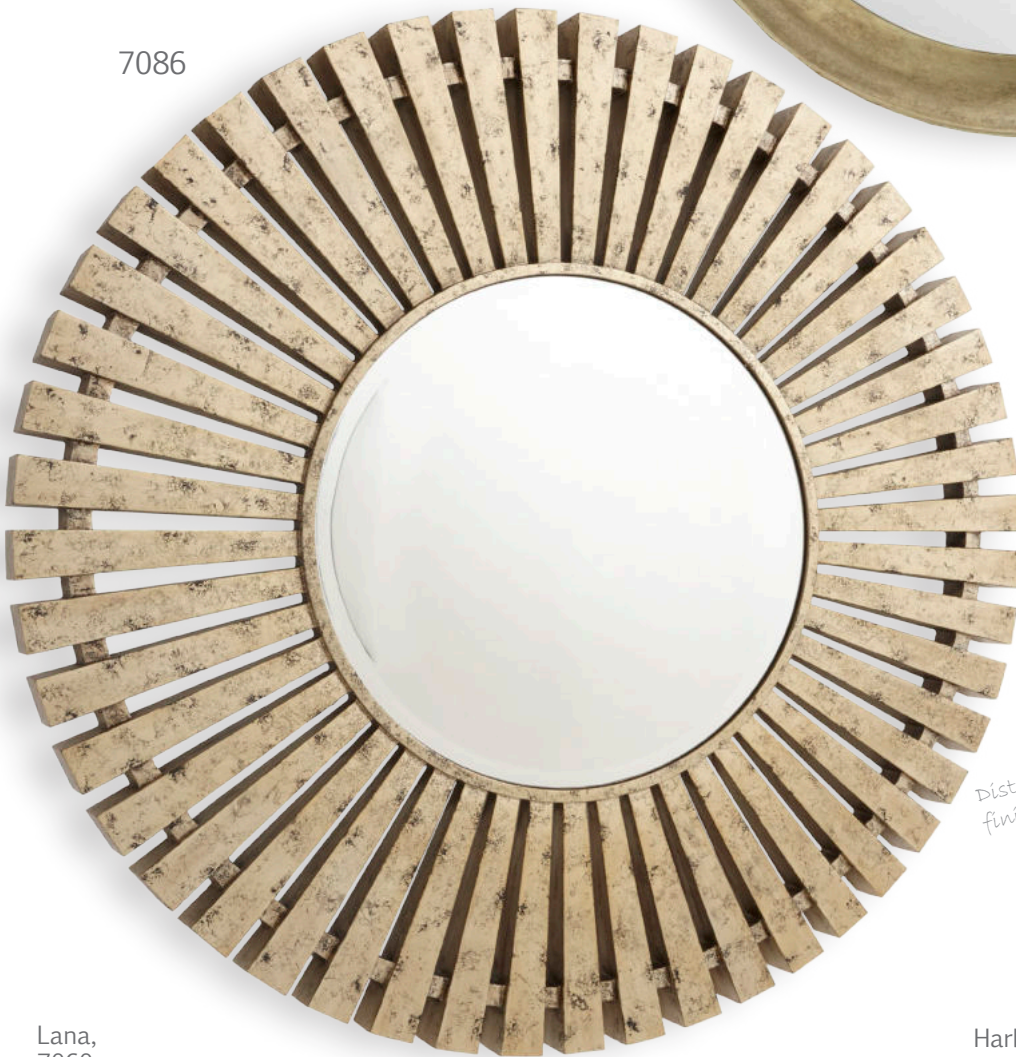

8810

8809

Facet mirror A,
8809
H:70cm W:100cm Max depth:8cm

Facet mirror B,
8810
H:70cm W:100cm Max depth:8cm

ASTLEY

7060

Antique brass finish.

7030

Distressed gold leaf finish.

7086

Distressed antique brass finish.

Lana,
7060
Dia:61cm

Harbin,
7086
Dia:120cm D:5cm

Navan,
7030
Dia:100cm

Antique brass finish.

7031