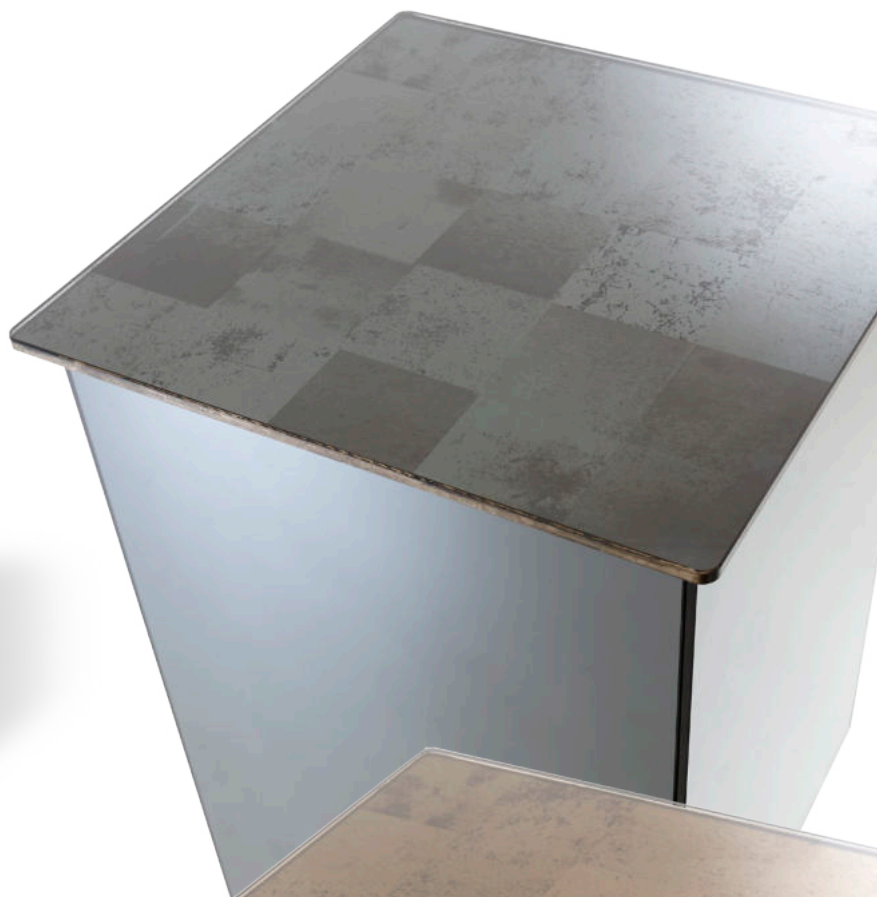

DAICHI

Mirror and printed glass stand,
4519
H:61cm W:44cm D:44cm

Mirror and printed glass stand,
4517
H:61cm W:44cm D:44cm