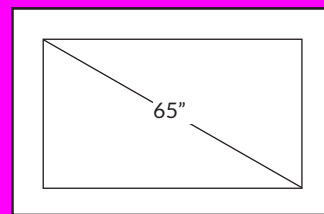

NEREUS FRAME OPTIONS

Our new glass technology combines exquisite mirror design with high end 4k resolution UHD TV technology.

NEREUS SIZES AVAILABLE

NEREUS 40

NEREUS 55

NEREUS 65

Get in touch today to find out how a Nereus TV can enhance your living space.