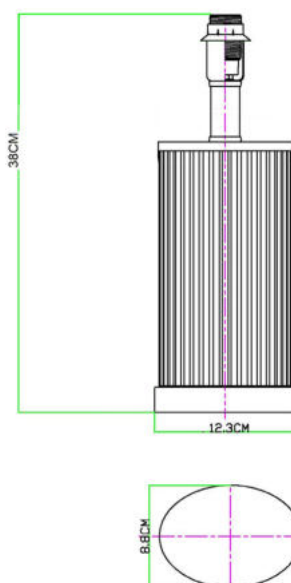

Diagram 4

LAMPS WITH SHADES

Measuring our lamps

For all lamps complete with shades you should follow this example:

- Heights: 45cm**
(measured from the bottom of the lamp to the top of the shade)
- Width: 29.2cm**
(widest point of lamp and shade)
- Depth: 17.8cm**
(deepest point of lamp and shade)

LAMPS WITH NO SHADES

For all lamps without shades you should follow this example:

- Height: 38cm**
(measured from the bottom of the lamp to the top of the lamp holder)
- Width: 12.3cm**
(the widest point of the lamp)
- Depth: 8.8cm**
(the deepest point of the lamp)

ASTLEY

*Antique mirror display pillars.
A choice of 12 antique mirrors.
The pillars are available as bespoke, or
from our stock sizes.*

6151
H:120cm W:25cm D:25cm

6152
H:100cm W:25cm D:25cm

6153
H:80cm W:25cm D:25cm