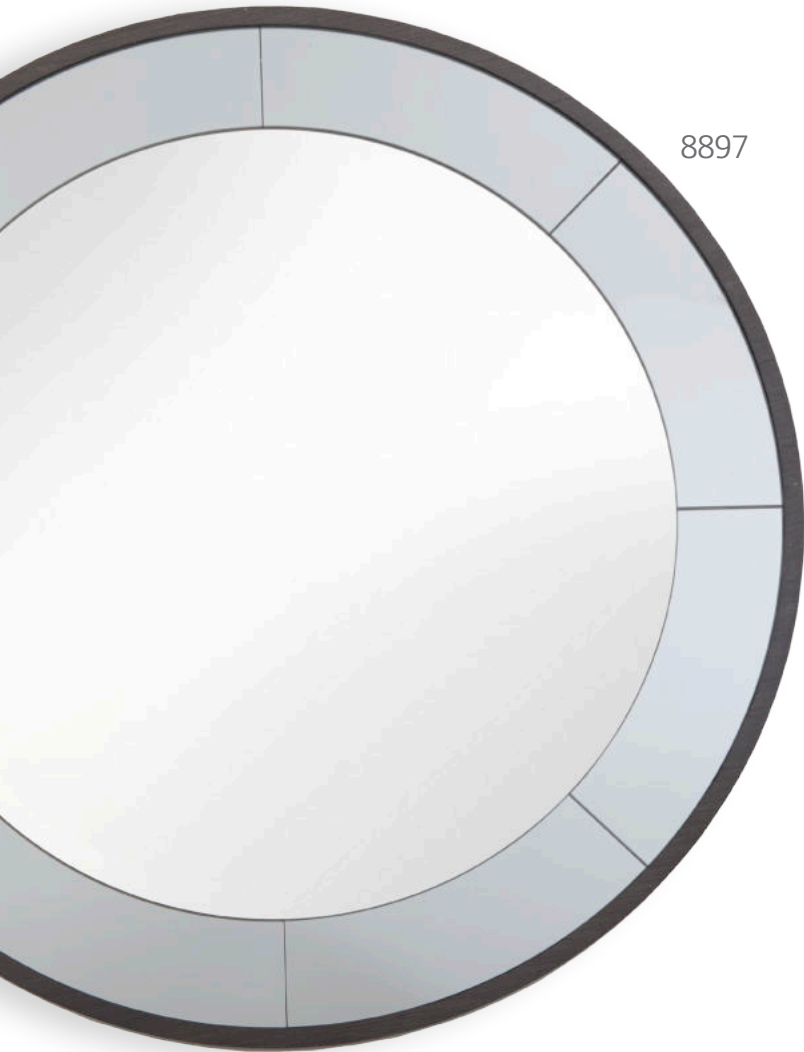

8894

Dark brown wood finish and smoke mirror frame.

8897