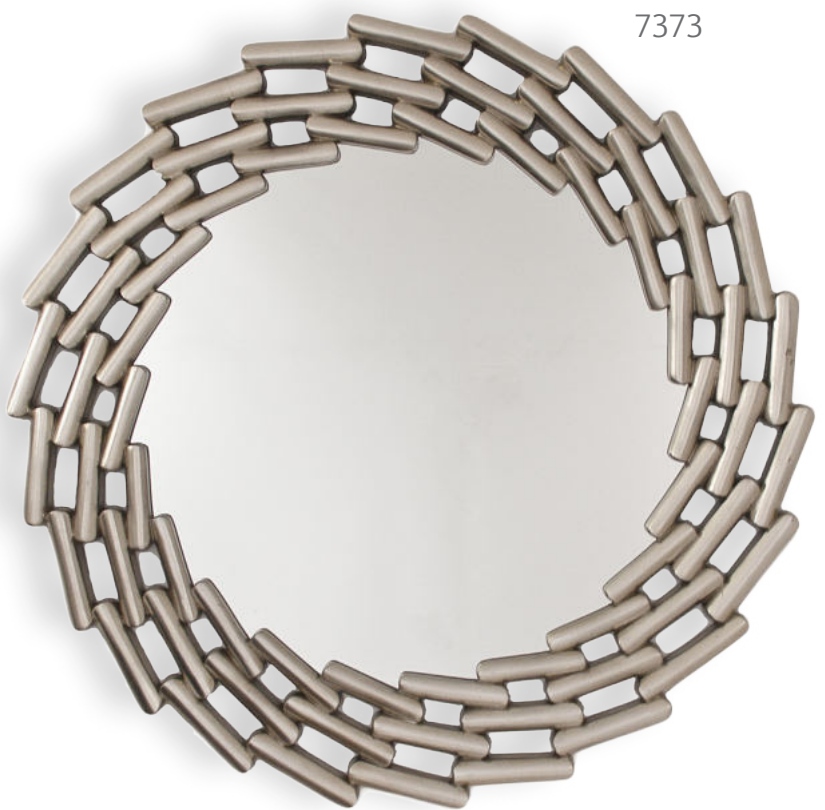

7023

Champagne silver finish.

7310

7383

Champagne silver finish.

Adel,
7023
Dia:101cm

Flynn,
7383
Dia:102cm

Avila,
7310
H:101cm W:78cm

ASTLEY

7034

Metallic brass finish.

Verona,
7034
H:180cm W:44cm

7343

Silver leaf finish.

7373

Laviana,
7343
Dia:121cm