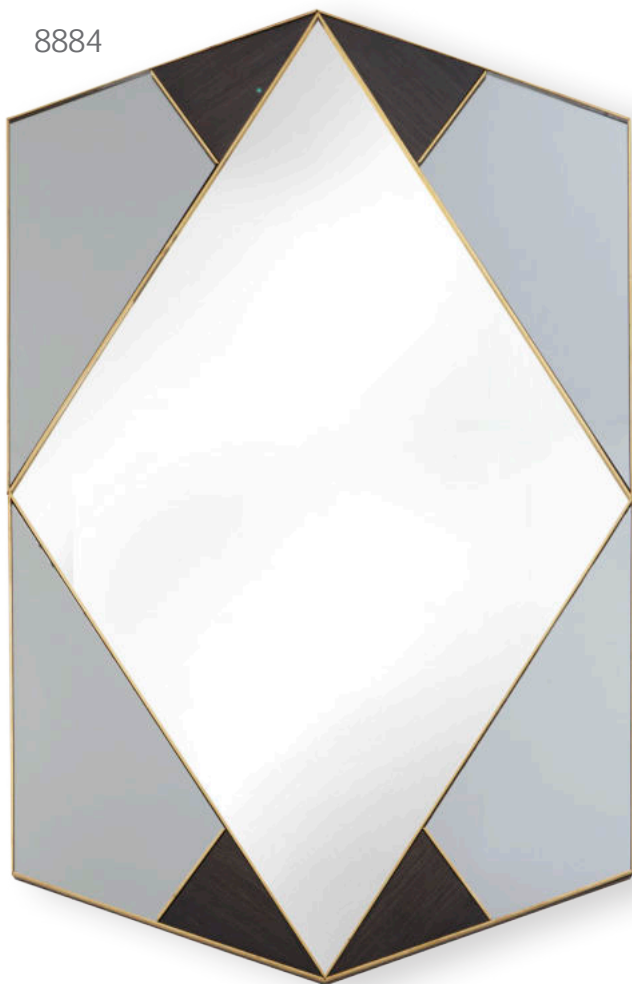

8884

*Dark brown wood finish.
Plain and smoke mirror.
Brass trim.*

Valais,
8884
H:90cm W:60cm D:2cm

8885