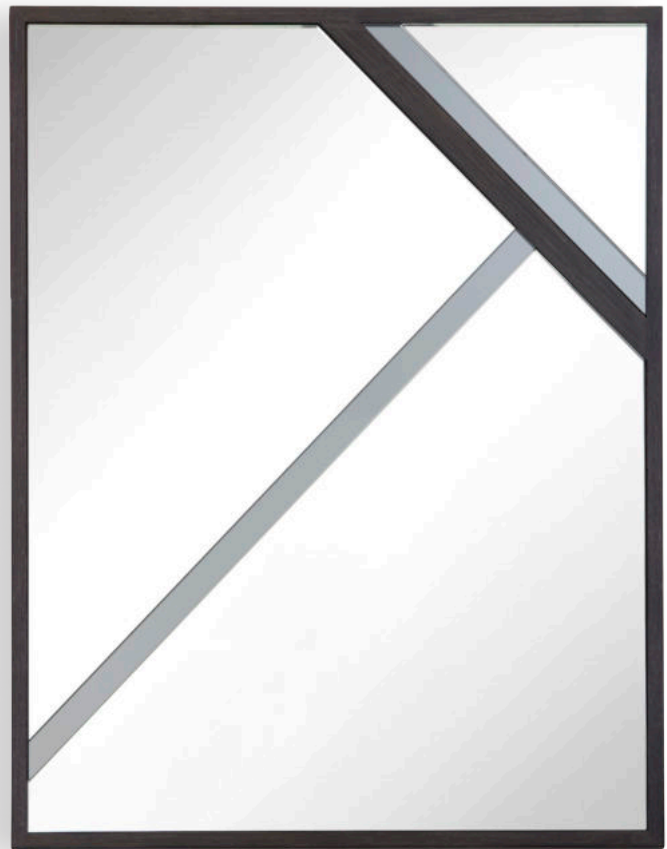

Apolloso,
Stool
2105
H:45cm Dia:40cm

ASTLEY
MIRRORS

8883

*Dark brown wood finish and smoke mirror frame.
Brass trim.*

8881

8882

*Dark brown wood finish.
Plain and smoke mirror.*

Morcote,
8881
H:104cm W:104cm D:2cm