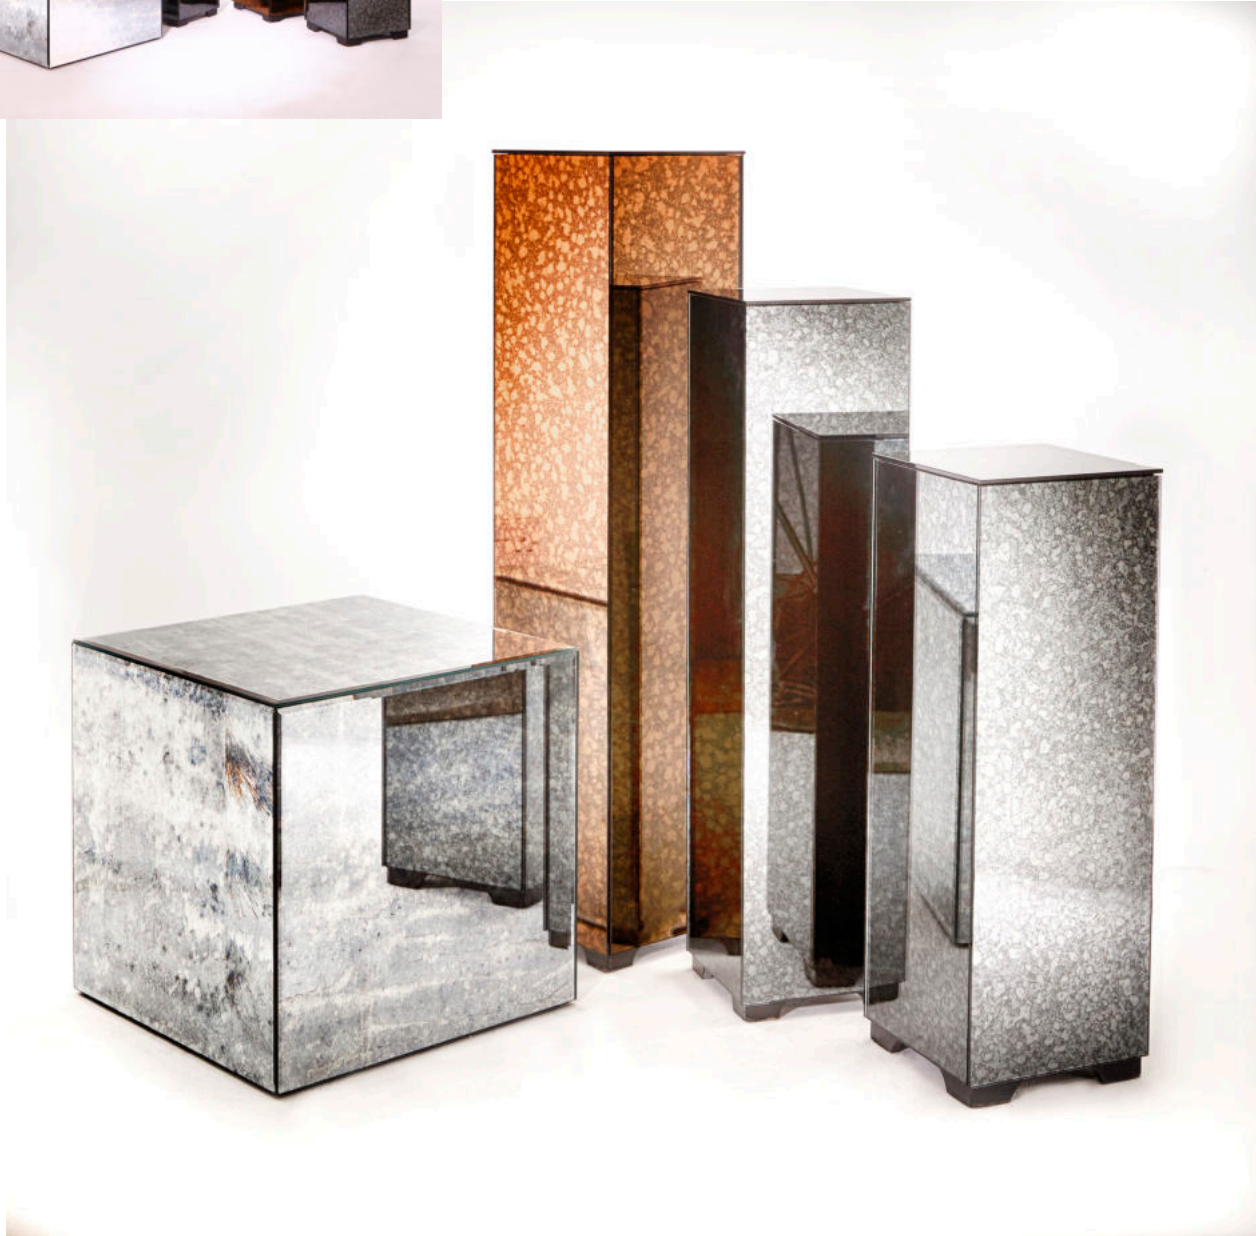

Diagram 4

LAMPS WITH SHADES

Measuring our lamps

For all lamps complete with shades you should follow this example:

- Heights: 45cm**
(measured from the bottom of the lamp to the top of the shade)
- Width: 29.2cm**
(widest point of lamp and shade)
- Depth: 17.8cm**
(deepest point of lamp and shade)

LAMPS WITH NO SHADES

For all lamps without shades you should follow this example:

- Height: 38cm**
(measured from the bottom of the lamp to the top of the lamp holder)
- Width: 12.3cm**
(the widest point of the lamp)
- Depth: 8.8cm**
(the deepest point of the lamp)

ASTLEY

*Antique mirror display pillars.
A choice of 12 antique mirrors.
The pillars are available as bespoke, or
from our stock sizes.*

6151
H:120cm W:25cm D:25cm

6152
H:100cm W:25cm D:25cm

6153
H:80cm W:25cm D:25cm

6154
H:60cm W:25cm D:25cm

6155
H:40cm W:25cm D:25cm

6156
H:30cm W:30cm D:30cm

6157
H:40cm W:40cm D:40cm

6158
H:50cm W:50cm D:50cm

6159
H:60cm W:60cm D:60cm

ASTLEY