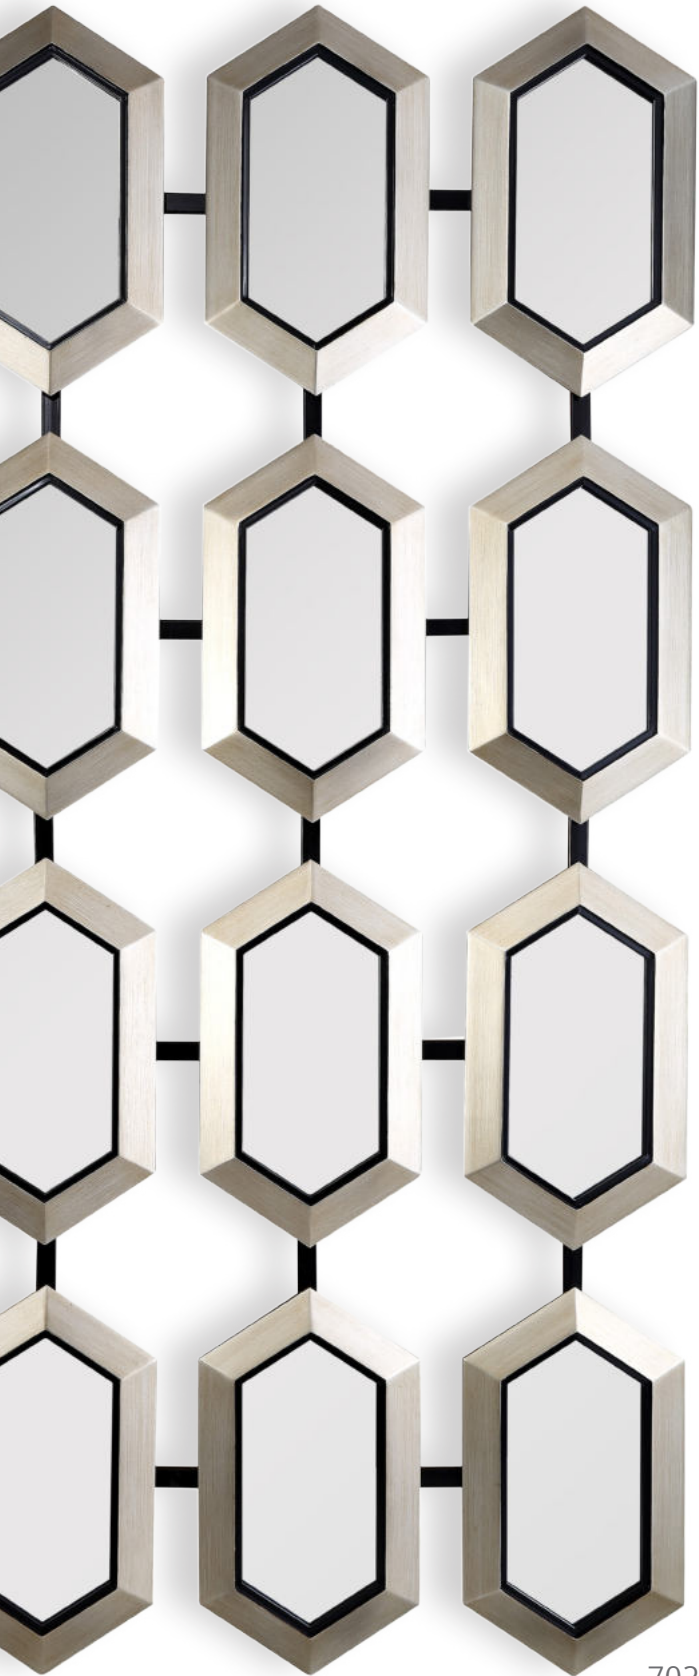

7022

7022
H:170cm W:103cm

7013

Silver leaf finish.

Ceret,
7013
H:168cm W:64.5cm

Silver leaf finish.

7313

Silver leaf finish.