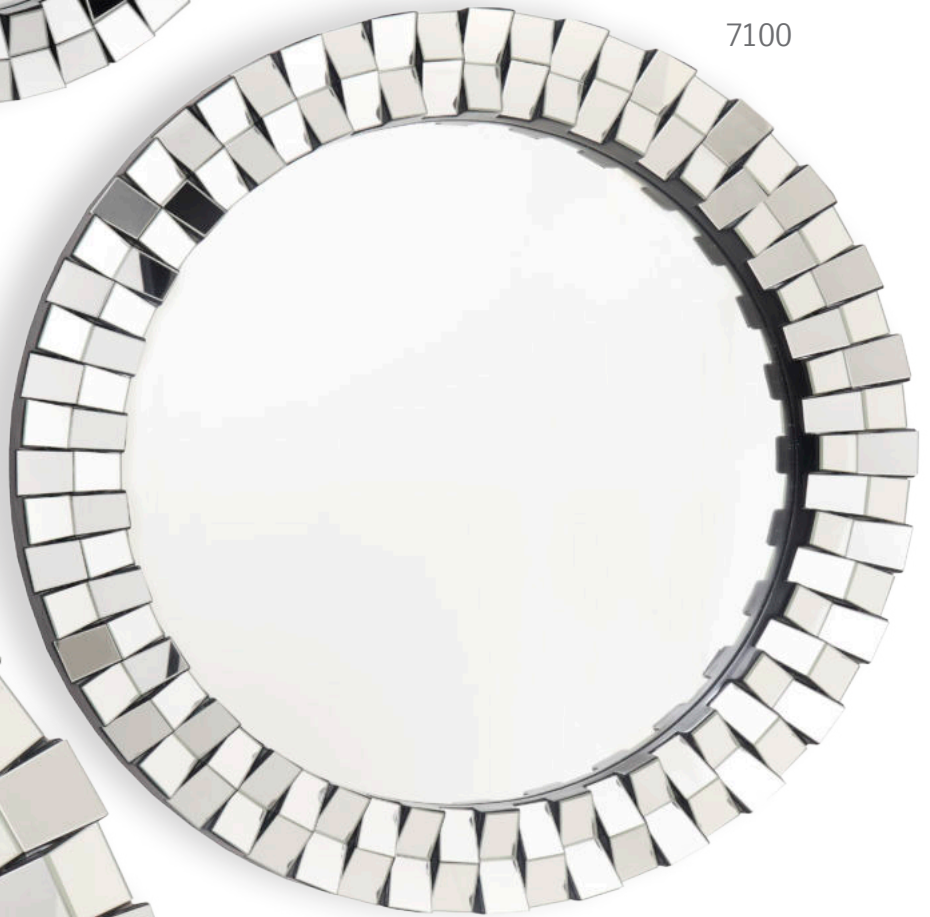

*Clear mirror.
Black edge.*

1879B-BL

Bevelled section mirrored frame.

8818

Milano,
8483
H:104cm W:72cm

Gairsay,
8818
H:80cm W:60cm D:2cm

Wide angle framed mirror,
1879B-BL
H:144cm W:113cm

7099

7100

Angled mirror section frame.

7101

Small mirror,
7099
Dia:40.6cm D:3cm

Medium mirror,
7100
Dia:66cm D:3.5cm

Large mirror,
7101
Dia:76.2cm D:3.8cm

ASTLEY
MADE IN ENGLAND

Chair is 2377 on page 179.
Table lamp 50105 page 7.
Floor lamp 50033 page 64.