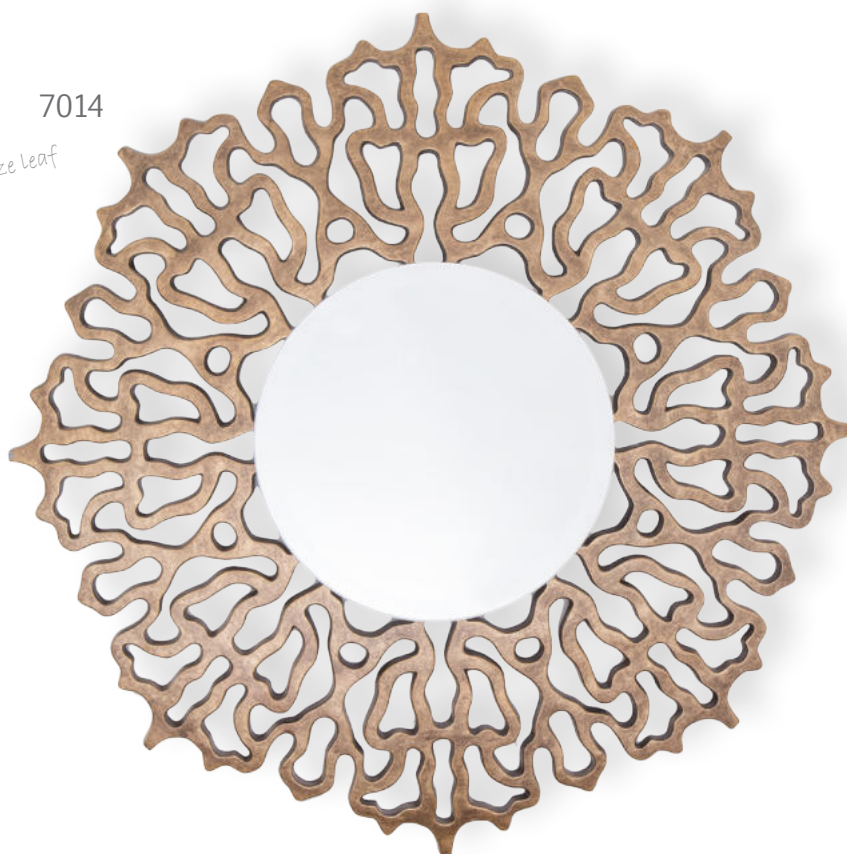

Distressed gold leaf finish.

Quin,
7070
Dia:100cm D:4.8cm

Quinta,
7081
Dia:91.4cm D:6.5cm

Helly,
7075
Dia:101.6cm D:7.6cm

Hand carved mahogany
champagne silver leaf.

2560

Distressed bronze leaf
finish.

7014