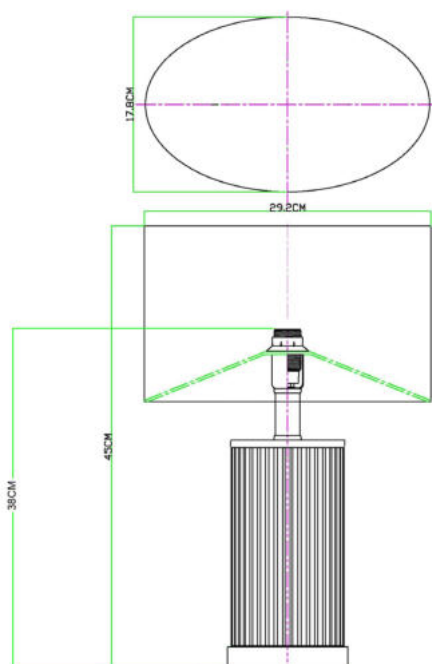

Plugs

We use plugs that can be converted to 2 pin euro plugs by removing 1 screw.

Every lamp will have a CE Mark, (compliance label), with our name and the date of testing attached.

Diagram 1

Diagram 2

Diagram 3

Diagram 4

LAMPS WITH SHADES

Measuring our lamps

For all lamps complete with shades you should follow this example:

- Heights: 45cm**
(measured from the bottom of the lamp to the top of the shade)
- Width: 29.2cm**
(widest point of lamp and shade)
- Depth: 17.8cm**
(deepest point of lamp and shade)

LAMPS WITH NO SHADES

For all lamps without shades you should follow this example:

- Height: 38cm**
(measured from the bottom of the lamp to the top of the lamp holder)
- Width: 12.3cm**
(the widest point of the lamp)
- Depth: 8.8cm**
(the deepest point of the lamp)