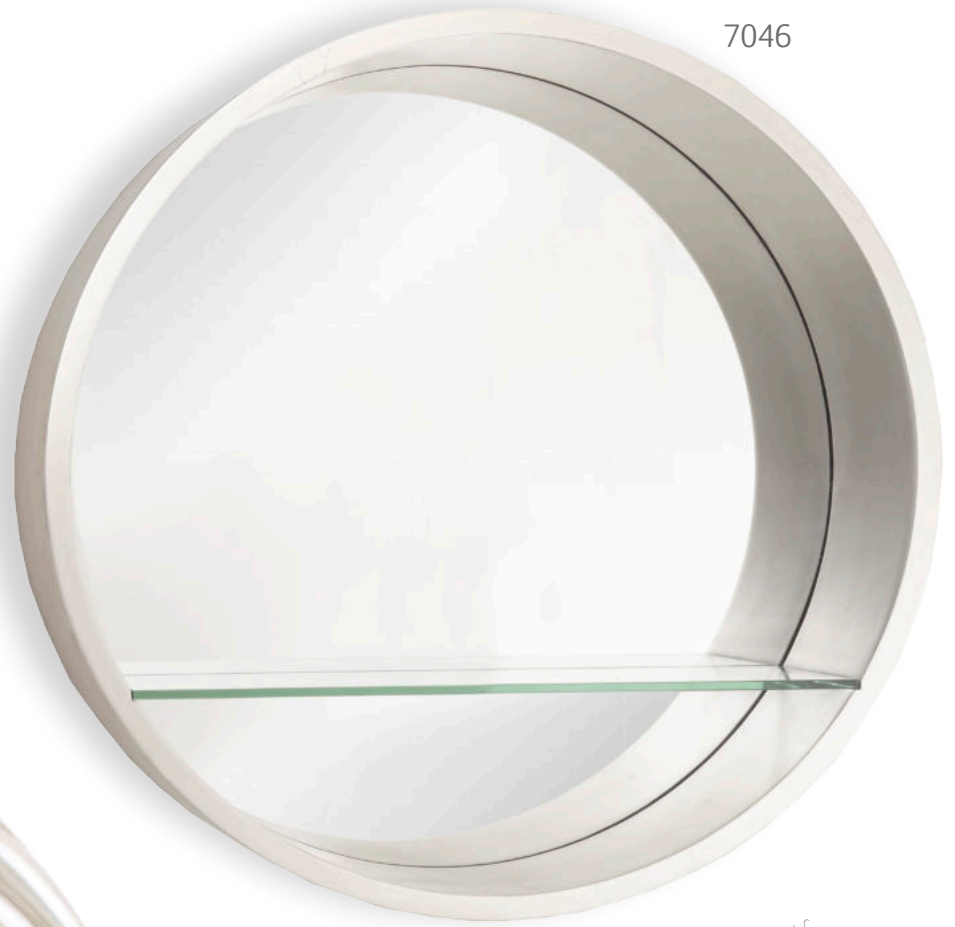

China,
Wall mirror
7082
Dia:90cm D:9cm

7046

Silver leaf finish.

SP157-3

Swirl Mirror,
SP157-3
Dia:110cm

Champagne finish with glass shelf.

Royce,
7046
Dia:91.4cm D:12.7cm

*Antique silver leaf
finish.*