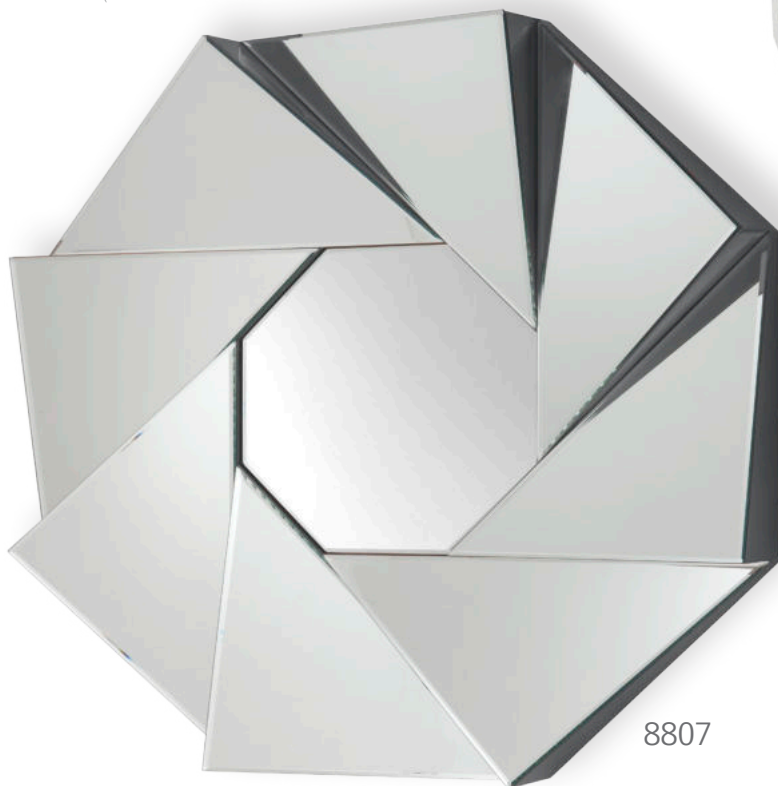

Galicia,
7038
Dia:61cm

Dove,
7376
Dia:120cm

Valentina,
7375
Dia:107cm

8813

*Grey mirror detail.
Grey high gloss finish.*

Thomas Jiem

8811

*Angled mirror.
Grey high gloss back
frame finish.*