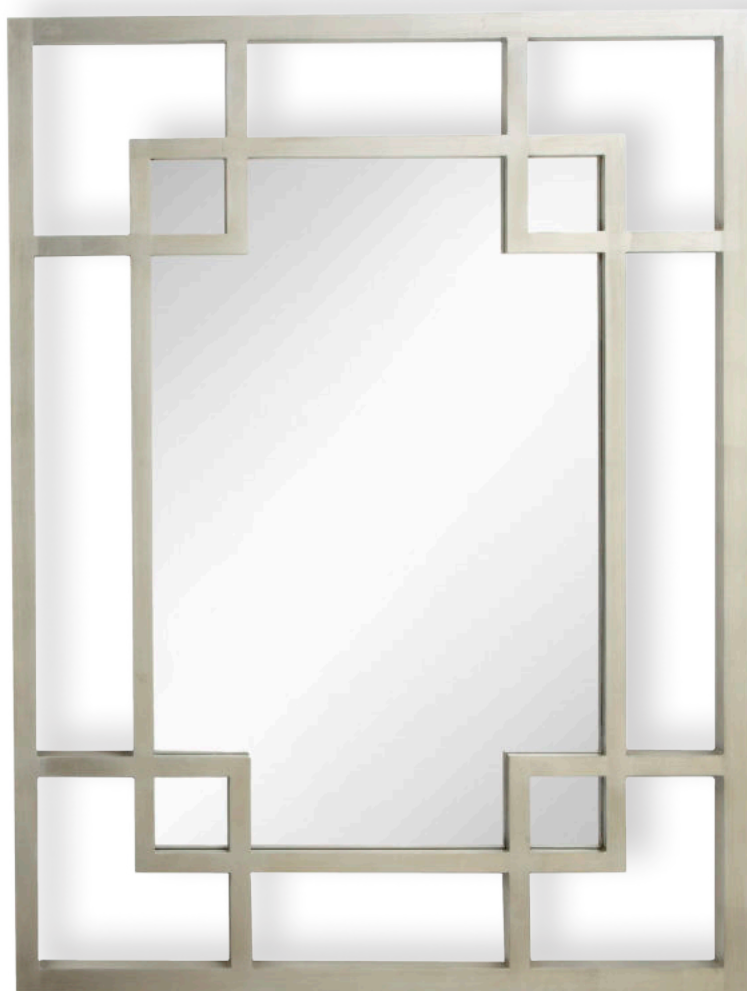

Silver leaf finish.

7313

Silver leaf finish.

7029

Carn,
7029
H:122cm W:92cm

7313
H:152cm W:101cm