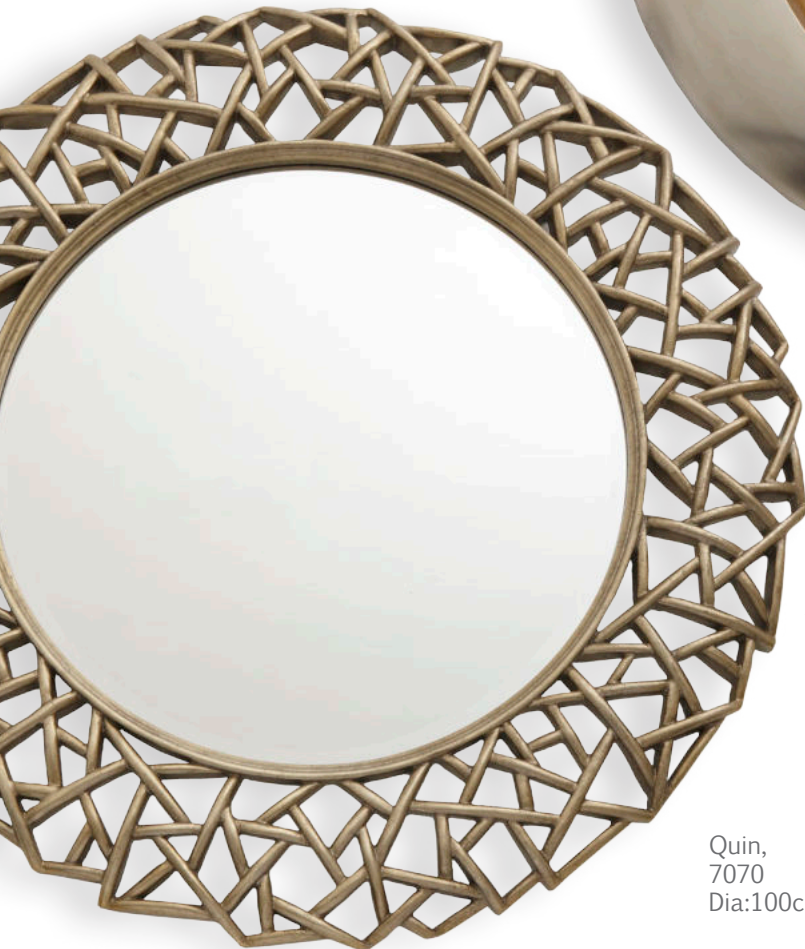

7054
Centre plain section
H:65cm W:90cm

7055
Top right & base left corners
H:65cm W:90cm

Champagne silver finish.

ASTLEY

Light gold finish.
7081

7075

Silver and gold leaf finish.

7070