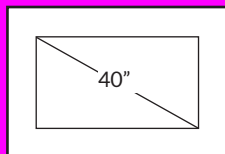

NEREUS FRAME OPTIONS

Our new glass technology combines exquisite mirror design with high end 4k resolution UHD TV technology.

NEREUS SIZES AVAILABLE

NEREUS 40

NEREUS 55

NEREUS 65

Get in touch today to find out how a Nereus TV can enhance your living space.