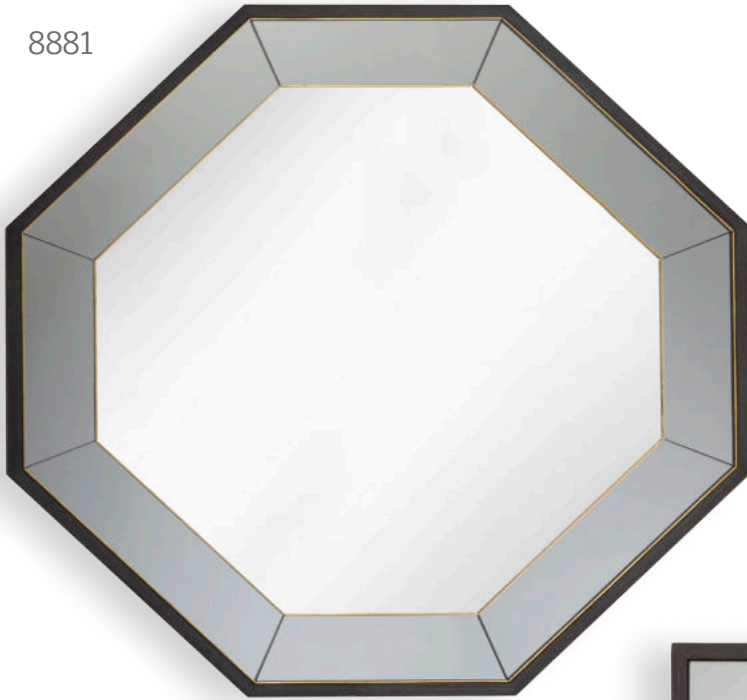

Apolloso,
Stool
2105
H:45cm Dia:40cm

ASTLEY
MIRRORS

8883

*Dark brown wood finish and smoke mirror frame.
Brass trim.*

8881

8882

*Dark brown wood finish.
Plain and smoke mirror.*

Morcote,
8881
H:104cm W:104cm D:2cm