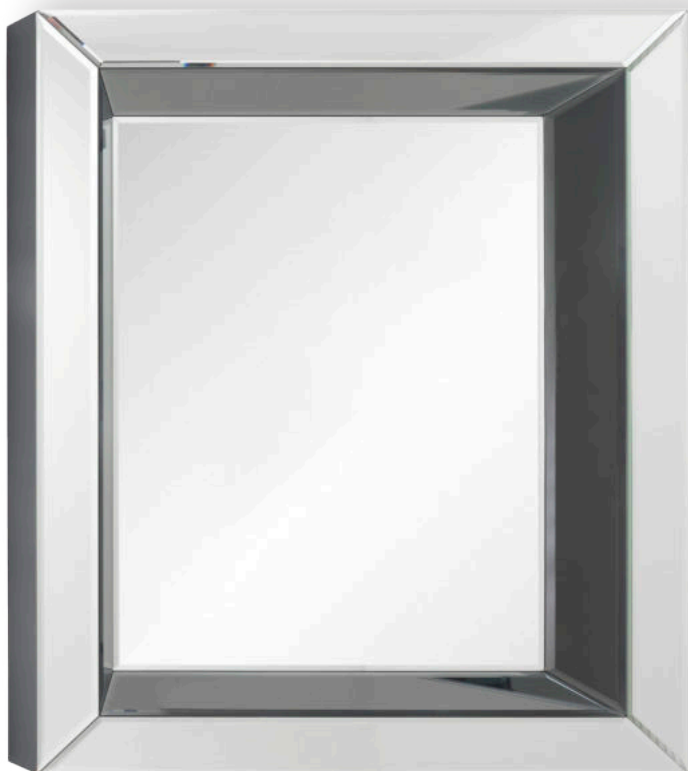

Galicia,
7038
Dia:61cm

Dove,
7376
Dia:120cm

Valentina,
7375
Dia:107cm

8813

*Grey mirror detail.
Grey high gloss finish.*

Thomas Jiem

8811

*Angled mirror.
Grey high gloss back
frame finish.*