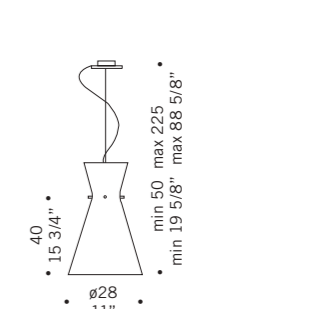

MEMORY BLACK&GOLD
1x77W E27
HSGSA/C/UB
alogeno chiara
clear halogen
1x150W E27
HAGST/C/UB
alogeno chiara
clear halogen
1x75W E27 PAR 30
HAGS/UB
1x30W E27
FBT
fluorescente
fluorescent
1 x E27 LED
LED light bulb