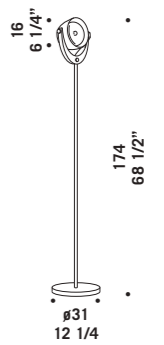

SPOKE R1
1x100W G53
HMGS/UB
halospot 111
trasformatore elettronico
con variatore
electronic transformer
with dimmer
1 x G53 LED
LED light bulb