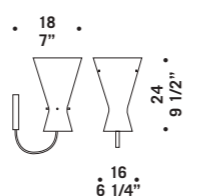

MEMORY A
1x77W E27
HSGSA/C/UB
alogeno chiara
clear halogen
1x150W E27
HSGST/C/UB
alogeno chiara
clear halogen
1x75W E27-PAR 30
HAGS/UB
1 x E27 LED
LED light bulb