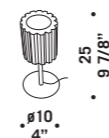

CHARLOTTE T1
1x60W G9
HSGST/C/UB
alogen a bispina
halogen bi-pin
1 x G9 LED
LED light bulb