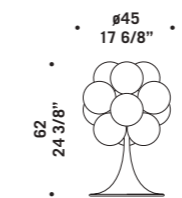

BABOL P
12x20W G9
HSGST/C/UB
alogen a bispina
halogen bi-pin
12 x G9 LED
LED light bulb

BABOL T
12x20W G9
HSGST/C/UB
alogen a bispina
halogen bi-pin
con varialuce
with dimmer
12 x G9 LED
LED light bulb