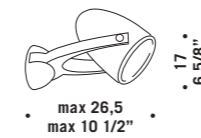

SPOKE A1/P1 G53-12V

SPOKE A1/P1 E27

SPOKE A1/P1 CDM

Spoke

design Luca Ferretto

SPOKE R1

SPOKE A1/P1 G53-12V 
 1x100W G53
 HMGS/UB 
 halospot 111 
 trasformatore elettronico
 dimmerabile
electronic transformer dimmable
 1 x G53 LED
LED light bulb