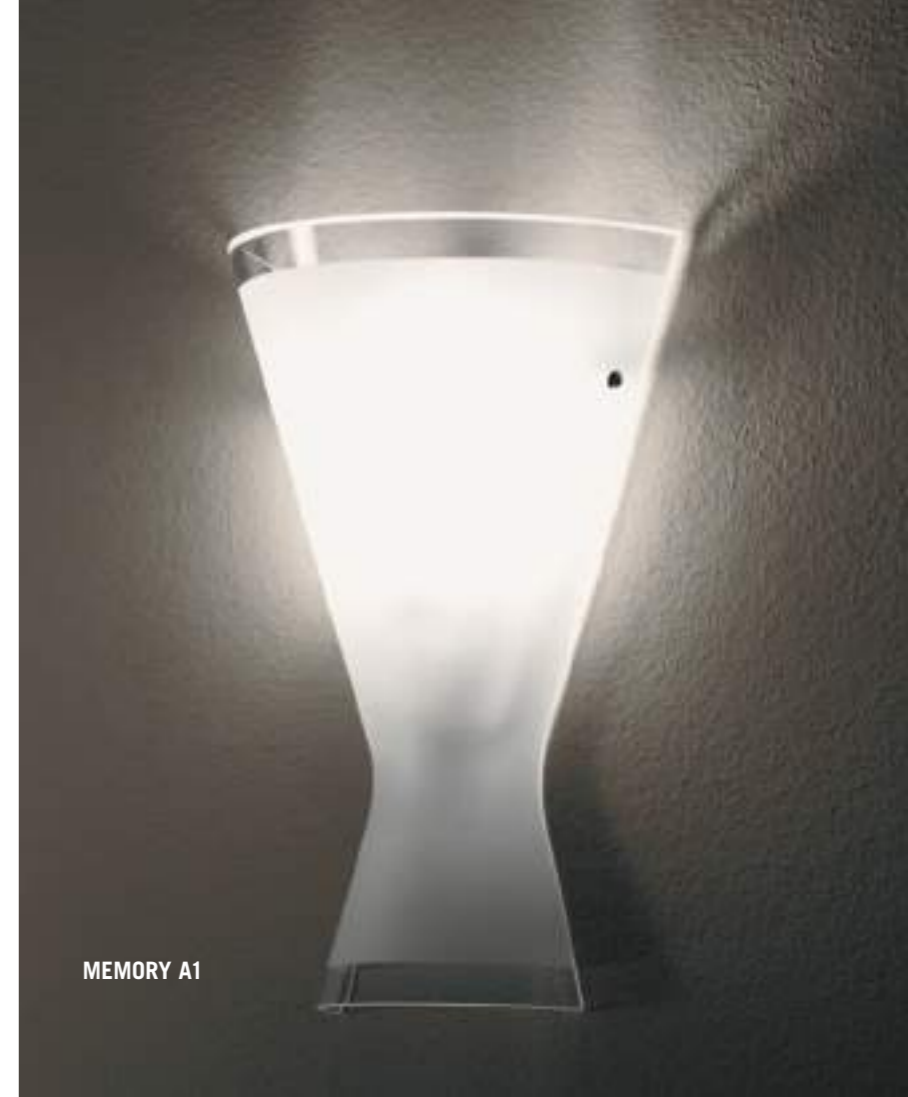

Cristallo sabbato
bordo satinato
*Frosted with
satined edge*

Cristallo
Clear

Bianco satinato
Satined white

Memory

design Lucio de Majo

MEMORY R1

MEMORY A1

MEMORY A