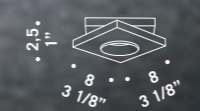

Otto x Otto

design Francesco Dei Rossi

Vetro in cristallo extrachiario.
Montatura in metallo cromato.
Extraclear glass.
Chromed metal fitting.