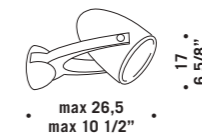

SPOKE A1/P1 CDM
1x35W GX8,5
MRS/UB
scarica
metal halide
high intensity discharge
alimentatore elettronico
electronic ballast