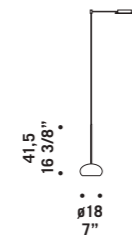

BOA S1D
1x60W G9
HSGST/C/UB
alogeno bispina
halogen bi-pin
cavo elettrico 300 cm
cables lenght 300 cm
1 x G9 LED
LED light bulb