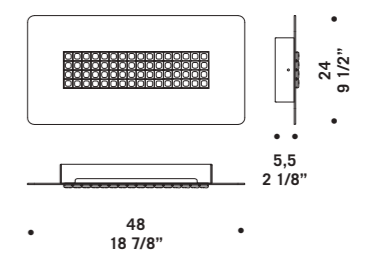

ROMA A/P 48-24
25W 2700lm
LED 2700K CRI90

CE
IP20