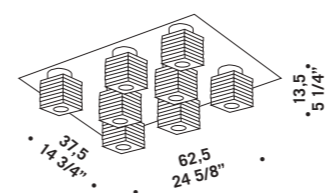

OTTO X OTTO P8
8x33W G9
HSGST/C/UB
alogeno bispina
halogen bi-pin
8 x G9 LED
LED light bulb