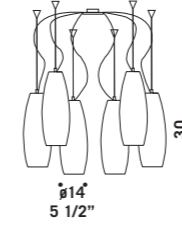

PERONI S14D6
6x77W E27
HSGSA/C/UB
alogeno chiara
clear halogen
6x50W E27 - PAR 20
HAGS/UB
6x24W E27
FBT
fluorescente fluorescent
cavo elettrico 200 cm
cables length 200 cm
6 x E27 LED
LED light bulb