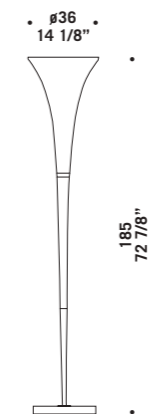

OLIMPIA A
1x120W R7s
HDG
alogeno lineare 75 mm
halogen linear 75 mm

OLIMPIA S1/S1D
1x77W E27
HSGSA/C/UB
alogeno chiara
clear halogen
1x75W E27 - PAR 30
HAGS/UB
1x24W E27
FBT
fluorescente
fluorescent
cavo elettrico 200 cm
cables lenght 200 cm
1 x E27 LED
LED light bulb