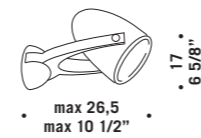

SPOKE A1/P1 G53-12V

SPOKE A1/P1 E27

SPOKE A1/P1 CDM

Spoke

design Luca Ferretto

SPOKE R1

SPOKE A1/P1 G53-12V 
 1x100W G53
 HMGS/UB 
 halospot 111 
 trasformatore elettronico
 dimmerabile
electronic transformer dimmable
 1 x G53 LED
LED light bulb