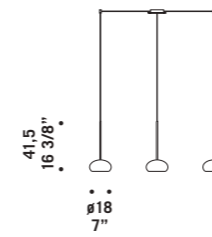

BOA S3D
3x60W G9
HSGST/C/UB
alogeno bispina
halogen bi-pin
cavo elettrico 300 cm
cables lenght 300 cm
3 x G9 LED
LED light bulb