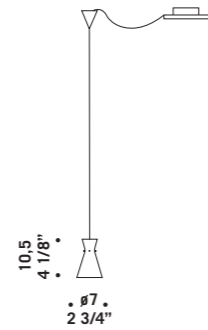

MEMORY XXS S1D
1x20W-12V G4
HSGST/UB
alogeno bispina
halogen bi-pin
trasformatore elettronico
cavo elettrico 200 cm
electronic transformer
cables length 200 cm