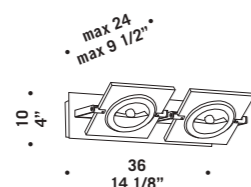

SAN SIRO A2/P2
2x100W G53
HMGS/UB
halospot 111
trasformatore elettronico dimmerabile
electronic transformer dimmable
2 x G53 LED
LED light bulb