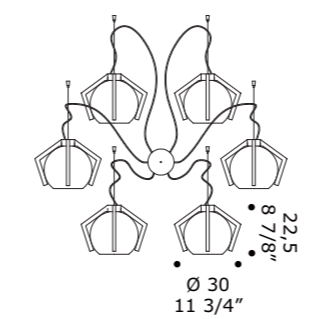

<Tag>

design Francesco de Majo

<TAG> S/S1D
1 x 15W E27 LED
LED light bulb
CE
IP 20

<TAG> S/S1D
1 x 15W E27 LED
LED light bulb
CE
IP 20

<TAG> S2D
2 x 15W E27 LED
LED light bulb
CE
IP 20

<TAG> S3D
3 x 15W E27 LED
LED light bulb
CE
IP 20