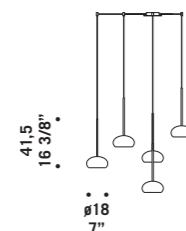

BOA S5D
5x60W G9
HSGST/C/UB
alogeno bispina
halogen bi-pin
cavo elettrico 300 cm
cables lenght 300 cm
5 x G9 LED
LED light bulb