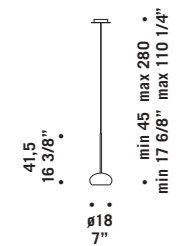

Boa

design Oriano Favaretto

BOA S
1x60W G9
HSGST/C/UB
alogeno bispina
halogen bi-pin
1 x G9 LED
LED light bulb