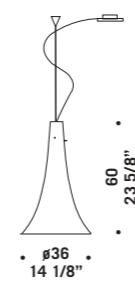

OLIMPIA A
1x120W R7s
HDG
alogeno lineare 75 mm
halogen linear 75 mm

OLIMPIA S1/S1D
1x77W E27
HSGSA/C/UB
alogeno chiara
clear halogen
1x75W E27 - PAR 30
HAGS/UB
1x24W E27
FBT
fluorescente
fluorescent
cavo elettrico 200 cm
cables lenght 200 cm
1 x E27 LED
LED light bulb