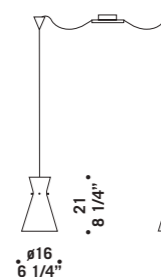

MEMORY S1PD
1x77W E27
HSGSA/C/UB
alogeno chiara
clear halogen
1x75W E27-PAR 30
HAGS/UB
cavo elettrico 200 cm
cables lenght 200 cm
1 x E27 LED
LED light bulb

MEMORY S1GD
1x77W E27
HSGSA/C/UB
alogeno chiara
clear halogen
1x75W E27-PAR 30
HAGS/UB
1x21W E27
FBT
fluorescente
fluorescent
cavo elettrico 200 cm
cables lenght 200 cm
1 x E27 LED
LED light bulb