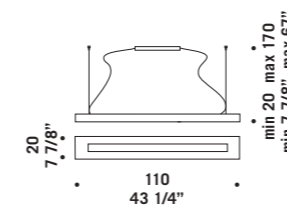

PLANA PLUS S110
2x39W G5
FDH
fluorescente lineare T5
T5 linear fluorescent
alimentatore elettronico
electronic ballast

PLANA PLUS S110 ED
2x39W G5
FDH
fluorescente lineare T5
T5 linear fluorescent
alimentatore elettronico
dimmerabile
electronic ballast dimmable