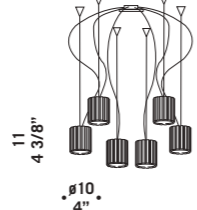

CHARLOTTE S6D
6x60W G9
HSGST/C/UB
alogen a bispina
halogen bi-pin
cavo elettrico 200 cm
cables length 200 cm
6 x G9 LED
LED light bulb