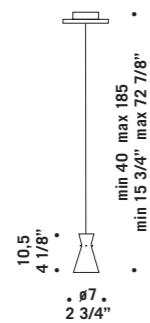

Memory

design Lucio de Majo

MEMORY XXS F
1x20W-12V G4
HSGST/UB
alogeno bispina
halogen bi-pin
foro incasso $\varnothing$ 4,5 cm
profondità minima 5 cm
trasformatore escluso
recessed hole $\varnothing$ 4,5 cm
min. depth 5 cm
transformer not included

MEMORY XXS S1
1x20W-12V G4
HSGST/UB
alogeno bispina
halogen bi-pin
trasformatore elettronico
electronic transformer