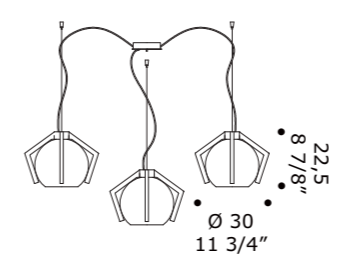

<Tag>

design Francesco de Majo

<TAG> S/S1D
1 x 15W E27 LED
LED light bulb
CE
IP 20

<TAG> S/S1D
1 x 15W E27 LED
LED light bulb
CE
IP 20

<TAG> S2D
2 x 15W E27 LED
LED light bulb
CE
IP 20

<TAG> S3D
3 x 15W E27 LED
LED light bulb
CE
IP 20