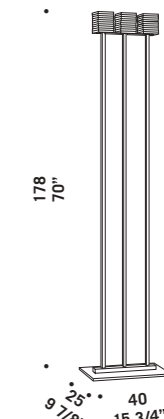

OTTO X OTTO R3
3x60W G9
HSGST/C/UB
alogeno bispina
halogen bi-pin
3 x G9 LED
LED light bulb

OTTO X OTTO F
1x35W-12V GY6,35
HSGST/UB/IB
alogeno bispina
halogen bi-pin
1x20W-12V G4
HSGST/UB
alogeno bispina
halogen bi-pin
foro incasso $\varnothing$ 4,5-5 cm
profondità minima 9 cm
trasformatore escluso
recessed hole $\varnothing$ 4,5-5 cm
min. depth 9 cm
transformer not included