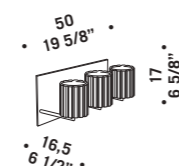

CHARLOTTE A3
3x60W G9
HSGST/C/UB
alogen a bispina
halogen bi-pin
3 x G9 LED
LED light bulb