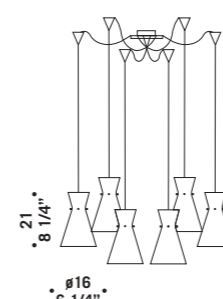

MEMORY S6PD
6x77W E27
HSGSA/C/UB
alogeno chiara
clear halogen
6x75W E27-PAR 30
HAGS/UB
cavo elettrico 200 cm
cables lenght 200 cm
6 x E27 LED
LED light bulb