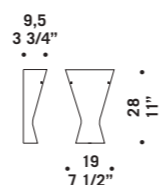

MEMORY A1
1x120W R7s
HDG
alogeno lineare 75 mm
halogen linear 75 mm