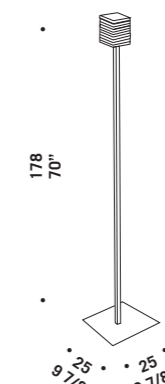

OTTO X OTTO R1
1x60W G9
HSGST/C/UB
alogeno bispina
halogen bi-pin
1 x G9 LED
LED light bulb