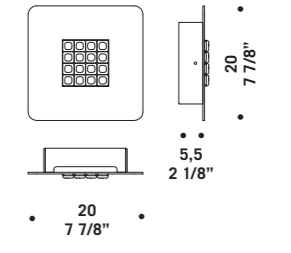

ROMA A/P 20
9W 850lm
LED 2700K CRI90

CE
IP20