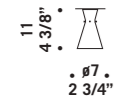

Memory

design Lucio de Majo