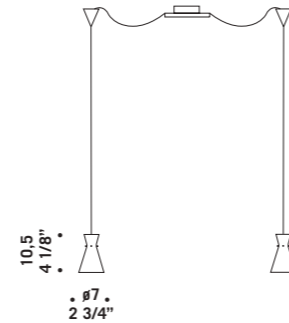

MEMORY XXS S2D
2x20W-12V G4
HSGST/UB
alogeno bispina
halogen bi-pin
trasformatore elettronico
cavo elettrico 200 cm
electronic transformer
cables length 200 cm