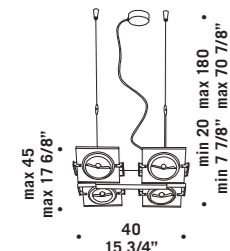

SAN SIRO S4
4x50W G53
HMGS/UB
halospot 111
trasformatore elettronico dimmerabile
electronic transformer dimmable
4 x G53 LED
LED light bulb