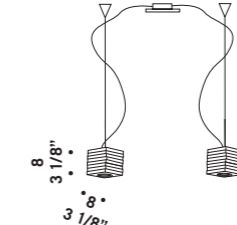

OTTO X OTTO S2D
2x33W G9
HSGST/C/UB
alogeno bispina
halogen bi-pin
cavo elettrico 200 cm
cables length 200 cm
2 x G9 LED
LED light bulb