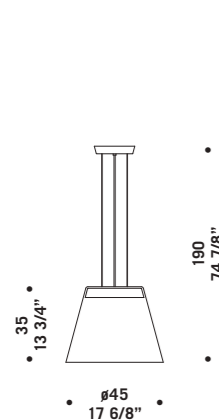

Diaphanès

design Valerio Cometti

DIAPHANÈS S30

DIAPHANÈS S45

Diaphanès

design Valerio Cometti

DIAPHANÈS S30
25W 2500lm +
LED 2700K CRI90

6W 600lm
LED 2700K