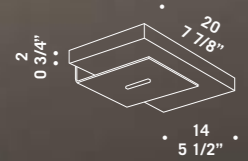

Tau

design Ufficio Stile de Majo

Lastra in cristallo extrachiaro.
Montatura in acciaio spazzolato.
Sheet in extraclear glass.
Brushed steel fitting.

TAU A
1x60W G9
HSGST/C/UB
alogeno bispina
halogen bi-pin