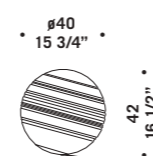

STRATOSFERA T40
1x150W E27
HSGST/C/UB
alogeno chiara
clear halogen
1x116W E27
HSGSA/C/UB
alogeno chiara
clear halogen
1x30W E27
FBT
fluorescente *fluorescent*
1 x E27 LED
LED light bulb