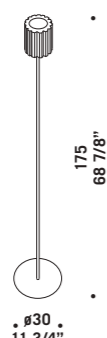

CHARLOTTE R1
1x60W G9
HSGST/C/UB
alogen a bispina
halogen bi-pin
con variatore
with dimmer