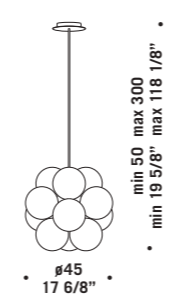

Babol

design Nicola Grandesso

BABOL S
12x20W G9
HSGST/C/UB
alogen a bispina
halogen bi-pin
12 x G9 LED
LED light bulb