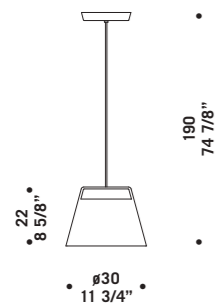

Diaphanès

design Valerio Cometti

DIAPHANÈS S30

DIAPHANÈS S45

Diaphanès

design Valerio Cometti

DIAPHANÈS S30
25W 2500lm +
LED 2700K CRI90

6W 600lm
LED 2700K