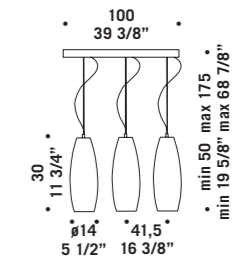

PERONI S14L
3x77W E27
HSGSA/C/UB
alogeno chiara
clear halogen
3x50W E27 - PAR 20
HAGS/UB
3x24W E27
FBT
fluorescente fluorescent
3 x E27 LED
LED light bulb

PERONI S16D
1x77W E27
HSGSA/C/UB
alogeno chiara
clear halogen
1x75W E27 - PAR 30
HAGS/UB
1x24W E27
FBT
fluorescente fluorescent
cavo elettrico 200 cm
cables length 200 cm
1 x E27 LED
LED light bulb