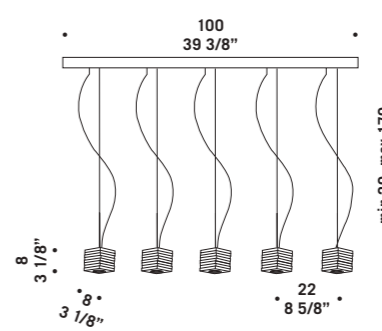

OTTO X OTTO S5L
5x33W G9
HSGST/C/UB
alogeno bispina
halogen bi-pin
5 x G9 LED
LED light bulb

OTTO X OTTO T
1x60W G9
HSGST/C/UB
alogeno bispina
halogen bi-pin
1 x G9 LED
LED light bulb