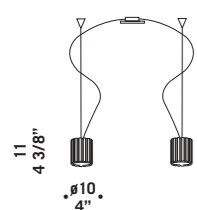

CHARLOTTE S1D
1x60W G9
HSGST/C/UB
alogen a bispina
halogen bi-pin
cavo elettrico 200 cm
cables length 200 cm
1 x G9 LED
LED light bulb

CHARLOTTE S2D
2x60W G9
HSGST/C/UB
alogen a bispina
halogen bi-pin
cavo elettrico 200 cm
cables length 200 cm
2 x G9 LED
LED light bulb