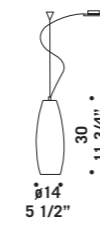

PERONI S14D
1x77W E27
HSGSA/C/UB
alogeno chiara
clear halogen
1x50W E27 - PAR 20
HAGS/UB
1x24W E27
FBT
fluorescente fluorescent
cavo elettrico 200 cm
cables length 200 cm
1 x E27 LED
LED light bulb