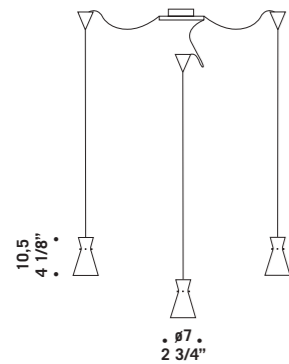

MEMORY XXS S3D
3x20W-12V G4
HSGST/UB
alogeno bispina
halogen bi-pin
trasformatore elettronico
cavo elettrico 200 cm
electronic transformer
cables length 200 cm