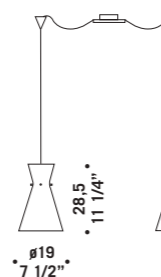

MEMORY S2GD
2x77W E27
HSGSA/C
alogeno chiara
clear halogen
2x75W E27-PAR 30
HAGS/UB
2x21W E27
FBT
fluorescente
fluorescent
cavo elettrico 200 cm
cables lenght 200 cm
2 x E27 LED
LED light bulb