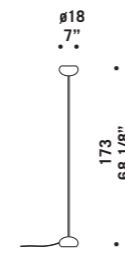

BOA R
1x160W R7s
HDG
alogeno lineare 114 mm
halogen linear 114 mm
con varialuce
with dimmer