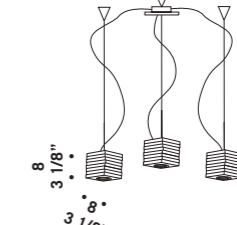

OTTO X OTTO S3D
3x33W G9
HSGST/C/UB
alogeno bispina
halogen bi-pin
cavo elettrico 200 cm
cables length 200 cm
3 x G9 LED
LED light bulb