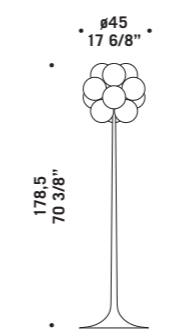

BABOL R
12x20W G9
HSGST/C/UB
alogen a bispina
halogen bi-pin
con varialuce
with dimmer
12 x G9 LED
LED light bulb