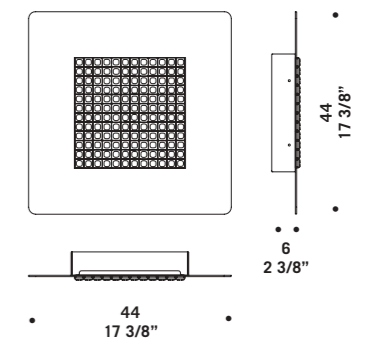

ROMA A/P 44
38W 4000lm
LED 2700K CRI90

CE
IP20