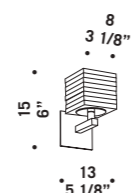

OTTO X OTTO L

OTTO X OTTO T

Otto x Otto

design Francesco Dei Rossi

OTTO X OTTO A
1x33/60W G9
HSGST/C/UB
alogeno bispina
halogen bi-pin
1 x G9 LED
LED light bulb

OTTO X OTTO A2
2x33/60W G9
HSGST/C/UB
alogeno bispina
halogen bi-pin
2 x G9 LED
LED light bulb