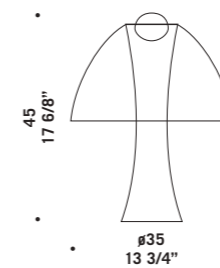

OXYGENE TO
1x100W E27
IAA/S
cupola argintată
decor silver sphere
1x77W E27
HSGSA/C/UB
alogenă chiară
clear halogen

CE
⊕
IP 20