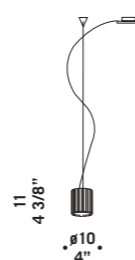

CHARLOTTE S1D
1x60W G9
HSGST/C/UB
alogen a bispina
halogen bi-pin
cavo elettrico 200 cm
cables length 200 cm
1 x G9 LED
LED light bulb