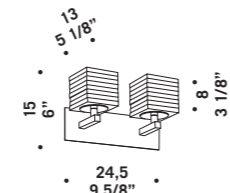

OTTO X OTTO L

OTTO X OTTO T

Otto x Otto

design Francesco Dei Rossi

OTTO X OTTO A
1x33/60W G9
HSGST/C/UB
alogeno bispina
halogen bi-pin
1 x G9 LED
LED light bulb

OTTO X OTTO A2
2x33/60W G9
HSGST/C/UB
alogeno bispina
halogen bi-pin
2 x G9 LED
LED light bulb