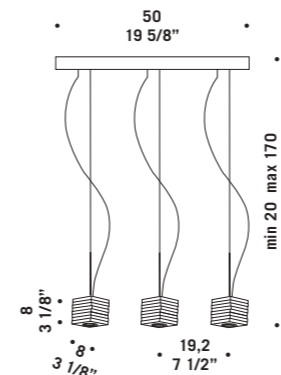

OTTO X OTTO S3L
3x33W G9
HSGST/C/UB
alogeno bispina
halogen bi-pin
3 x G9 LED
LED light bulb