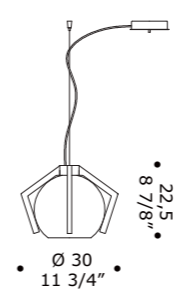

<TAG> S/S1D
1 x 15W E27 LED
LED light bulb
CE
IP 20