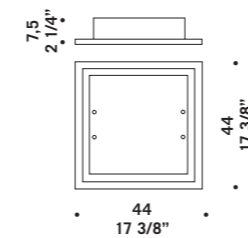

Quadra

design Ufficio Stile de Majo

QUADRA A/P 44
44E
4x18W 2G11
FSDH
fluorescente *fluorescent*
alimentatore elettronico
electronic ballast

- CE
- ⊕
- IP 20
- ☞
- ADA

QUADRA A/P 44
44 EMERGENZA E
4x18W 2G11
FSDH
fluorescente *fluorescent*
alimentatore elettronico
+ kit di emergenza
electronic ballast
+ *emergency control gear*

- CE
- ⊕
- IP 20
- ☞
- ADA

QUADRA S110
2x39W G5
FDH
fluorescente lineare T5
T5 linear fluorescent
alimentatore elettronico
electronic ballast

- CE
- ⊕
- IP 20
- ☞

QUADRA S110 ED
2x39W G5
FDH
fluorescente lineare T5
T5 linear fluorescent
alimentatore elettronico
dimmerabile
electronic ballast
dimnable

- CE
- ⊕
- IP 20
- ☞