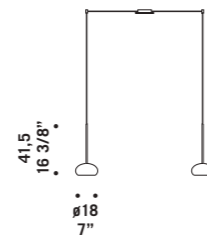

BOA S2D
2x60W G9
HSGST/C/UB
alogeno bispina
halogen bi-pin
cavo elettrico 300 cm
cables lenght 300 cm
2 x G9 LED
LED light bulb