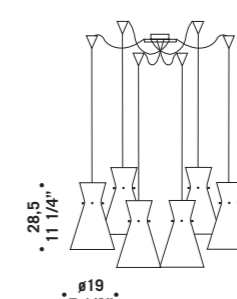

MEMORY S6GD
6x77W E27
HSGSA/C/UB
alogeno chiara
clear halogen
6x75W E27-PAR 30
HAGS/UB
6x21W E27
FBT
fluorescente
fluorescent
cavo elettrico 200 cm
cables lenght 200 cm
6 x E27 LED
LED light bulb