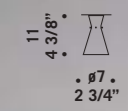

1x46W E14
HSGSP/C/UB
alogeno chiara
clear halogen

1 x E14 LED
LED light bulb

foro incasso \varnothing 4,5 cm
recessed hole \varnothing 4,5 cm

Memory

design Lucio de Majo

MEMORY XXS
Diffusore in vetro cristallo.
Montatura in metallo cromato.
Shade in clear glass.
Chromed metal fitting.