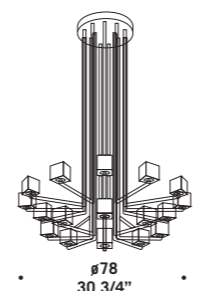

OTTO X OTTO K8+8
16x60W G9
HSGST/C/UB
alogeno bispina
halogen bi-pin
doppia accensione
double switch
16 x G9 LED
LED light bulb