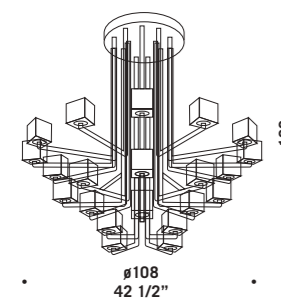

OTTO X OTTO K4+8+12
24x60W G9
HSGST/C/UB
alogeno bispina
halogen bi-pin
doppia accensione
double switch
24 x G9 LED
LED light bulb

OTTO X OTTO L
1x60W G9
HSGST/C/UB
alogeno bispina
halogen bi-pin
1 x G9 LED
LED light bulb

OTTO X OTTO P
1x33W G9
HSGST/C/UB
alogeno bispina
halogen bi-pin
1 x G9 LED
LED light bulb