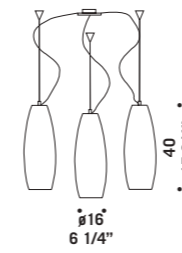

PERONI S16D3
3x77W E27
HSGSA/C/UB
alogeno chiara
clear halogen
3x75W E27 - PAR 30
HAGS/UB
3x24W E27
FBT
fluorescente fluorescent
cavo elettrico 200 cm
cables length 200 cm
3 x E27 LED
LED light bulb