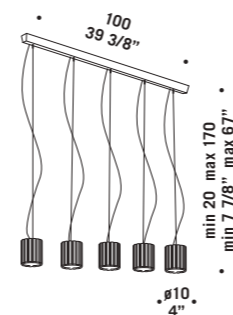

CHARLOTTE S5L
5x60W G9
HSGST/C/UB
alogen a bispina
halogen bi-pin
5 x G9 LED
LED light bulb

CHARLOTTE T1
1x60W G9
HSGST/C/UB
alogen a bispina
halogen bi-pin
1 x G9 LED
LED light bulb

CHARLOTTE P1
1x60W G9
HSGST/C/UB
alogen a bispina
halogen bi-pin
1 x G9 LED
LED light bulb