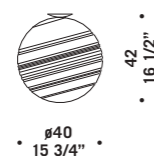

STRATOSFERA P40
1x150W E27
HSGST/C/UB
alogeno chiara
clear halogen
1x116W E27
HSGSA/C/UB
alogeno chiara
clear halogen
1x30W E27
FBT
fluorescente *fluorescent*
1 x E27 LED
LED light bulb