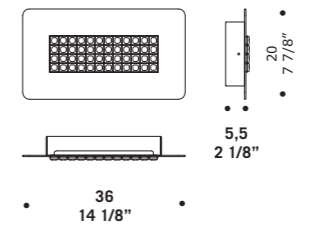

ROMA A/P 36-20
19W 2000lm
LED 2700K CRI90

CE
IP20