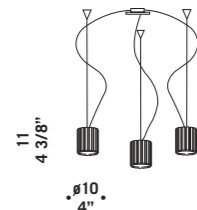

CHARLOTTE S1D
1x60W G9
HSGST/C/UB
alogen a bispina
halogen bi-pin
cavo elettrico 200 cm
cables length 200 cm
1 x G9 LED
LED light bulb

CHARLOTTE S2D
2x60W G9
HSGST/C/UB
alogen a bispina
halogen bi-pin
cavo elettrico 200 cm
cables length 200 cm
2 x G9 LED
LED light bulb