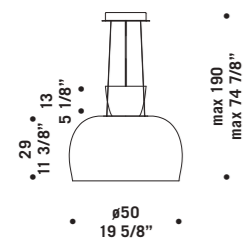

CE
IP20
□

METAFORA A/P 19
9W 850lm
LED 2700K CRI90

CE
IP20
□

METAFORA A/P 32
27W 2700lm
LED 2700K CRI90

CE
IP20
□

Akemi

design Nicola Grandesso

Diffusore in vetro lattimo, vetro superiore in cristallo trasparente "ballotton" e diffusori interni in PMMA microsprismato. Montatura in metallo laccato bianco.
Shade in milkwhite glass, upper element in clear glass with "ballotton" pattern and inside diffusers in PMMA with micro-structured prisms surface. White lacquered metal structure.