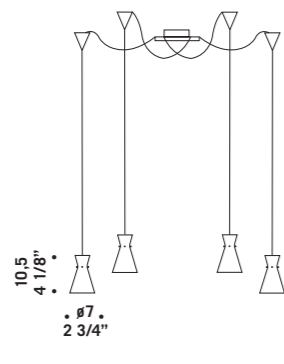

MEMORY XXS S4D
4x20W-12V G4
HSGST/UB
alogeno bispina
halogen bi-pin
trasformatore elettronico
cavo elettrico 200 cm
electronic transformer
cables length 200 cm