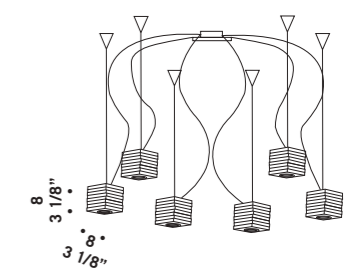

OTTO X OTTO S6D
6x33W G9
HSGST/C/UB
alogeno bispina
halogen bi-pin
cavo elettrico 200 cm
cables length 200 cm
6 x G9 LED
LED light bulb