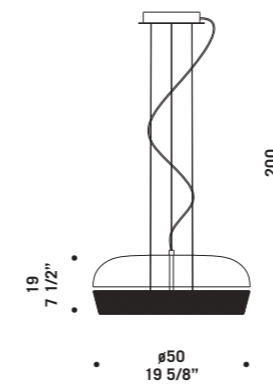

CE
IP20

DOME S38
19W 1950lm
LED 2700K CRI90

CE
IP20

DOME S38-45
19W 1950lm
LED 2700K CRI90

CE
IP20

DOME S50
27W 2520lm
LED 2700K CRI90

CE
IP20

DOME P38
19W 1950lm
LED 2700K CRI90