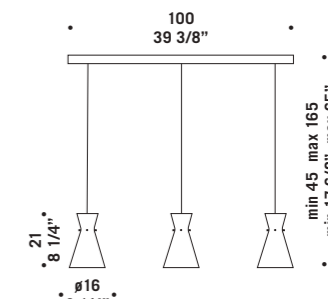

MEMORY S3PL
3x77W E27
HSGSA/C/UB
alogeno chiara
clear halogen
3x75W E27-PAR 30
HAGS/UB
3 x E27 LED
LED light bulb