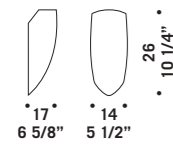

PERONI A1
1x77W E27
HSGSA/C/UB
alogeno chiara
clear halogen
1x14W E27
FBT
fluorescente fluorescent
1 x E27 LED
LED light bulb