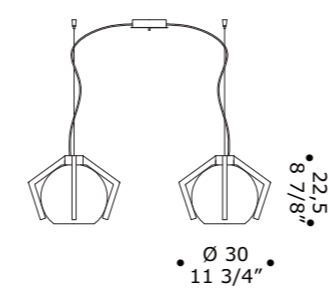

<Tag>

design Francesco de Majo

<TAG> S/S1D
1 x 15W E27 LED
LED light bulb
CE
IP 20

<TAG> S/S1D
1 x 15W E27 LED
LED light bulb
CE
IP 20

<TAG> S2D
2 x 15W E27 LED
LED light bulb
CE
IP 20

<TAG> S3D
3 x 15W E27 LED
LED light bulb
CE
IP 20