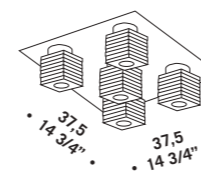

OTTO X OTTO P5
5x33W G9
HSGST/C/UB
alogeno bispina
halogen bi-pin
5 x G9 LED
LED light bulb