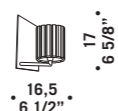

Charlotte

design Luca Ferretto

CHARLOTTE A1
1x60W G9
HSGST/C/UB
alogen a bispina
halogen bi-pin
1 x G9 LED
LED light bulb