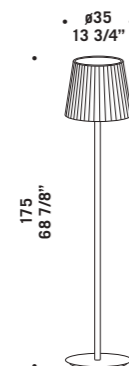

LUMÈ R1
LUMÈ R1WD
1x70W E27
HSGSG/C
alogeno Globolux chiara
clear halogen Globolux
1x77W E27
HSGSA/C/UB
alogeno chiara
clear halogen
con variatore
with dimmer
1 x E27 LED
LED light bulb