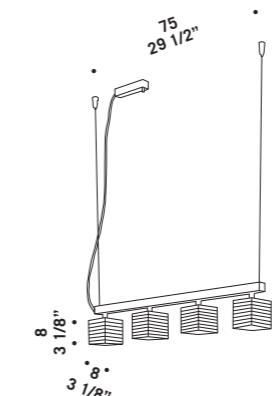

OTTO X OTTO S4L
4x33W G9
HSGST/C/UB
alogeno bispina
halogen bi-pin
4 x G9 LED
LED light bulb