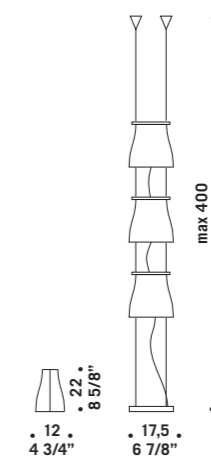

BELL S3V
3x60W G9
HSGST/C/UB
alogeno bispina
halogen bi-pin
con varialuce
with dimmer

Kit opzionale per attacco a parete Bell S3V.
Optional kit to hang the model Bell S3V to the wall.