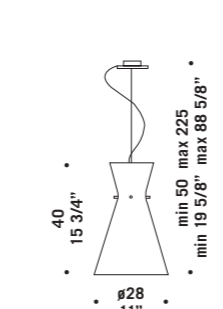

MEMORY SL
1x77W E27
HSGSA/C/UB
alogeno chiara
clear halogen
1x150W E27
HSGST/C/UB
alogeno chiara
clear halogen
1x75W E27-PAR 30
HAGS/UB
1x30W E27
FBT
fluorescente
fluorescent
1 x E27 LED
LED light bulb