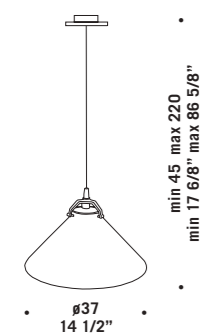

Tommy

design Ufficio Stile de Majo

Diffusore disponibile nei seguenti colori:
bianco satinato, cristallo, cristallo sabbiato
bordo trasparente. Montatura in metallo cromato.
*Glass shade available in the following
colours: satined white, clear, frosted with
clear edge. Chromed metal fitting.*

TOMMY S
1x70W E27
HSGSG/C
alogena Globolux chiara
clear halogen Globolux
1x75W E27-PAR 30
HAGS/UB
1x18W E27
FBG
globe fluorescent
1 x E27 LED
LED light bulb