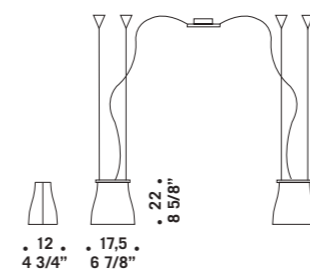

BELL S1D
1x77W E27
HSGSA/C/UB
alogeno chiara
clear halogen
cavo elettrico 200 cm
cables length 200 cm
1 x E27 LED
LED light bulb

BELL S2D
2x77W E27
HSGSA/C/UB
alogeno chiara
clear halogen
cavo elettrico 200 cm
cables length 200 cm
2 x E27 LED
LED light bulb