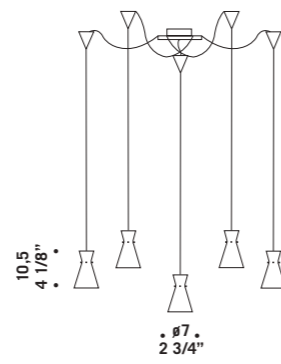

MEMORY XXS S5D
5x20W-12V G4
HSGST/UB
alogeno bispina
halogen bi-pin
trasformatore elettronico
cavo elettrico 200 cm
electronic transformer
cables length 200 cm