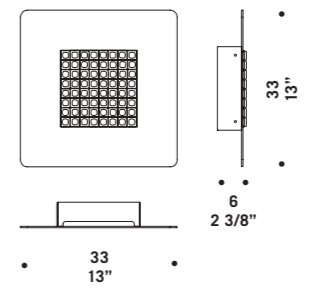

ROMA A/P 33
25W 2700lm
LED 2700K CRI90

CE
IP20