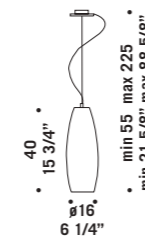

PERONI S16
1x77W E27
HSGSA/C/UB
alogeno chiara
clear halogen
1x75W E27 - PAR 30
HAGS/UB
1x24W E27
FBT
fluorescente fluorescent
1 x E27 LED
LED light bulb