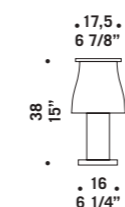

BELL TO
1x77W E27
HSGSA/C/UB
alogeno chiara
clear halogen
1 x E27 LED
LED light bulb