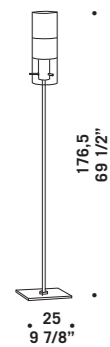

XXilo

design Ufficio Stile de Majo

XXILO R
1x77W E27
HSGSA/C/UB
alogeno chiara
clear halogen
1x150W E27
HSGST/C/UB
alogeno chiara
clear halogen
con variatore
with dimmer
1 x E27 LED
LED light bulb