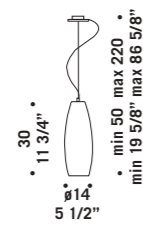

PERONI S14
1x77W E27
HSGSA/C/UB
alogeno chiara
clear halogen
1x50W E27 - PAR 20
HAGS/UB
1x24W E27
FBT
fluorescente fluorescent
1 x E27 LED
LED light bulb