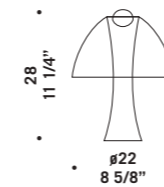

OXYGENE LO
1x46W E14
HSGSA/C/UB
alogenă chiară
clear halogen
1x40W E14
IRP/S
cupola argintată
decor silver sphere

CE
⊕
IP 20