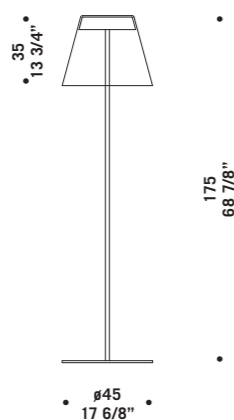

DIAPHANÈS R45
35W 3500lm +
LED 2700K CRI90

9W 900lm
LED 2700K
con variatore
with dimmer