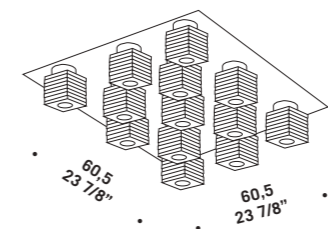

OTTO X OTTO P13
13x33W G9
HSGST/C/UB
alogeno bispina
halogen bi-pin
13 x G9 LED
LED light bulb