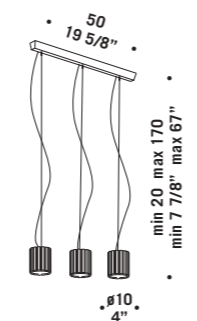

CHARLOTTE S3L
3x60W G9
HSGST/C/UB
alogen a bispina
halogen bi-pin
3 x G9 LED
LED light bulb