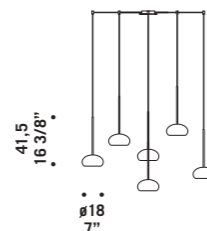

BOA S6D
6x60W G9
HSGST/C/UB
alogeno bispina
halogen bi-pin
cavo elettrico 300 cm
cables lenght 300 cm
6 x G9 LED
LED light bulb