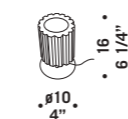

CHARLOTTE L1
1x60W G9
HSGST/C/UB
alogen a bispina
halogen bi-pin
1 x G9 LED
LED light bulb