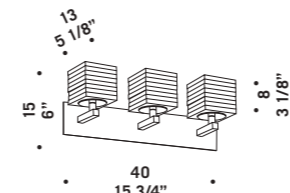

OTTO X OTTO L

OTTO X OTTO T

Otto x Otto

design Francesco Dei Rossi

OTTO X OTTO A
1x33/60W G9
HSGST/C/UB
alogeno bispina
halogen bi-pin
1 x G9 LED
LED light bulb

OTTO X OTTO A2
2x33/60W G9
HSGST/C/UB
alogeno bispina
halogen bi-pin
2 x G9 LED
LED light bulb