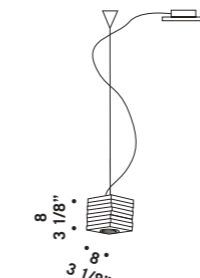

OTTO X OTTO S1D
1x33W G9
HSGST/C/UB
alogeno bispina
halogen bi-pin
cavo elettrico 200 cm
cables length 200 cm
1 x G9 LED
LED light bulb