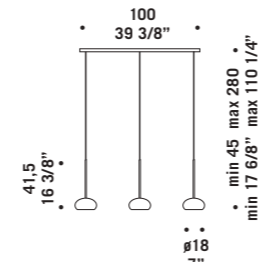

BOA S3L
3x60W G9
HSGST/C/UB
alogeno bispina
halogen bi-pin
3 X G9 LED
LED light bulb