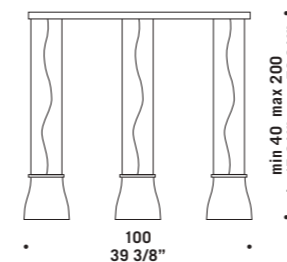

BELL S1D
1x77W E27
HSGSA/C/UB
alogeno chiara
clear halogen
cavo elettrico 200 cm
cables length 200 cm
1 x E27 LED
LED light bulb

BELL S2D
2x77W E27
HSGSA/C/UB
alogeno chiara
clear halogen
cavo elettrico 200 cm
cables length 200 cm
2 x E27 LED
LED light bulb