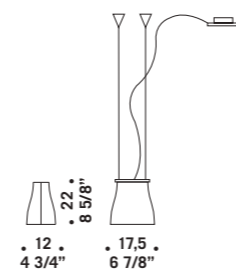

BELL S1D
1x77W E27
HSGSA/C/UB
alogeno chiara
clear halogen
cavo elettrico 200 cm
cables length 200 cm
1 x E27 LED
LED light bulb

BELL S2D
2x77W E27
HSGSA/C/UB
alogeno chiara
clear halogen
cavo elettrico 200 cm
cables length 200 cm
2 x E27 LED
LED light bulb