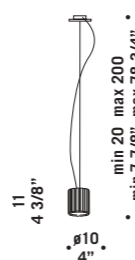

CHARLOTTE S1
1x60W G9
HSGST/C/UB
alogen a bispina
halogen bi-pin
1 x G9 LED
LED light bulb