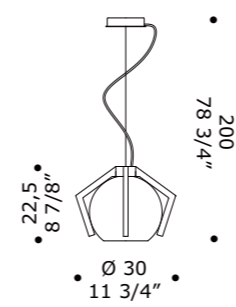

<Tag>

design Francesco de Majo

<TAG> S/S1D
1 x 15W E27 LED
LED light bulb
CE
IP 20