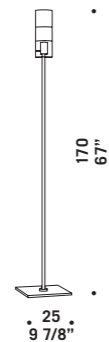

XILO R10

1x77W E27
HSGSA/C/UB
alogeno chiara
clear halogen
1x150W E27
HSGST/C/UB
alogeno chiara
clear halogen
con varialuce
with dimmer
1 x E27 LED
LED light bulb

CE

IP 20