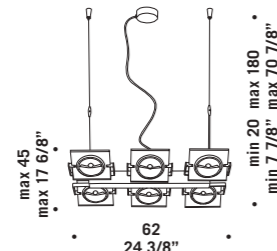

SAN SIRO S6
6x50W G53
HMGS/UB
halospot 111
trasformatore elettronico dimmerabile
electronic transformer dimmable
6 x G53 LED
LED light bulb