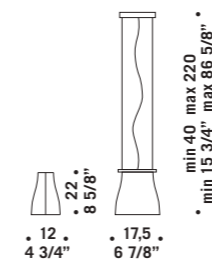

Bell

design Francesco Dei Rossi

BELL A0
2x60W G9
HSGST/C/UB
alogeno bispina
halogen bi-pin
2 x G9 LED
LED light bulb

BELL S0
1x77W E27
HSGSA/C/UB
alogeno chiara
clear halogen
1 x E27 LED
LED light bulb