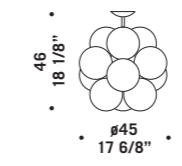

Babol

design Nicola Grandesso

BABOL S
12x20W G9
HSGST/C/UB
alogen a bispina
halogen bi-pin
12 x G9 LED
LED light bulb

BABOL R
12x20W G9
HSGST/C/UB
alogen a bispina
halogen bi-pin
con varialuce
with dimmer
12 x G9 LED
LED light bulb

BABOL SV
20x20W G9
HSGST/C/UB
alogen a bispina
halogen bi-pin
interruttore-varialuce
terra tavolo
table-floor on-cord
mini push dimmer
20 x G9 LED
LED light bulb

BABOL P
12x20W G9
HSGST/C/UB
alogen a bispina
halogen bi-pin
12 x G9 LED
LED light bulb

BABOL T
12x20W G9
HSGST/C/UB
alogen a bispina
halogen bi-pin
con varialuce
with dimmer
12 x G9 LED
LED light bulb

BABOL P