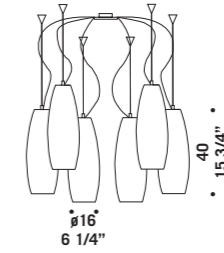

PERONI S16D6
6x77W E27
HSGSA/C/UB
alogeno chiara
clear halogen
6x75W E27 - PAR 30
HAGS/UB
6x24W E27
FBT
fluorescente fluorescent
cavo elettrico 200 cm
cables length 200 cm
6 x E27 LED
LED light bulb