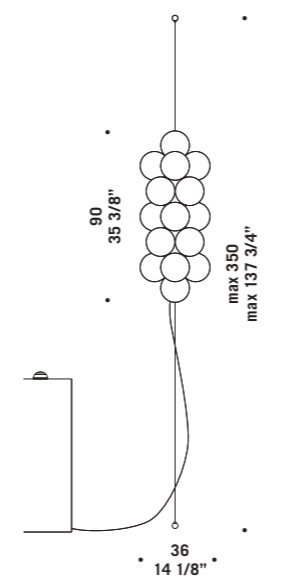

BABOL SV
20x20W G9
HSGST/C/UB
alogen a bispina
halogen bi-pin
interruttore-varialuce
terra tavolo
table-floor on-cord
mini push dimmer
20 x G9 LED
LED light bulb

BABOL P
12x20W G9
HSGST/C/UB
alogen a bispina
halogen bi-pin
12 x G9 LED
LED light bulb

BABOL T
12x20W G9
HSGST/C/UB
alogen a bispina
halogen bi-pin
con varialuce
with dimmer
12 x G9 LED
LED light bulb