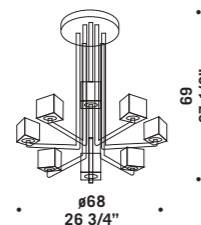

OTTO X OTTO K8
8x60W G9
HSGST/C/UB
alogeno bispina
halogen bi-pin
doppia accensione
double switch
8 x G9 LED
LED light bulb