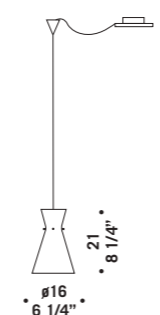

MEMORY S1PD
1x77W E27
HSGSA/C/UB
alogeno chiara
clear halogen
1x75W E27-PAR 30
HAGS/UB
cavo elettrico 200 cm
cables lenght 200 cm
1 x E27 LED
LED light bulb