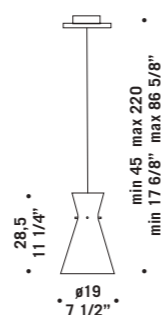

MEMORY S1G
1x77W E27
HSGSA/C/UB
alogeno chiara
clear halogen
1x75W E27-PAR 30
HAGS/UB
1x21W E27
FBT
fluorescente
fluorescent
1 x E27 LED
LED light bulb