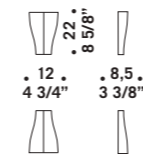

Bell

design Francesco Dei Rossi

BELL A0
2x60W G9
HSGST/C/UB
alogeno bispina
halogen bi-pin
2 x G9 LED
LED light bulb