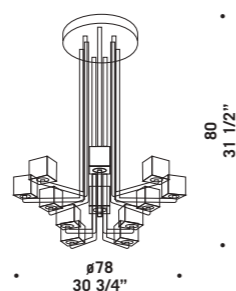

OTTO X OTTO K4+8
12x60W G9
HSGST/C/UB
alogeno bispina
halogen bi-pin
doppia accensione
double switch
12 x G9 LED
LED light bulb