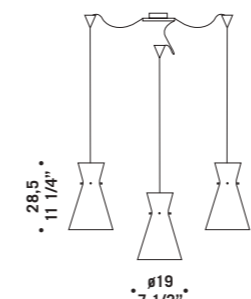

MEMORY S3GD
3x77W E27
HSGSA/C/UB
alogeno chiara
clear halogen
3x75W E27-PAR 30
HAGS/UB
3x21W E27
FBT
fluorescente
fluorescent
cavo elettrico 200 cm
cables lenght 200 cm
3 x E27 LED
LED light bulb