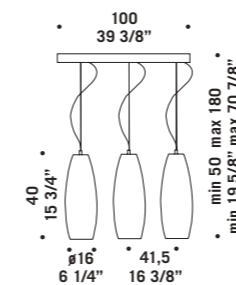

PERONI S16L
3x77W E27
HSGSA/C/UB
alogeno chiara
clear halogen
3x75W E27 - PAR 30
HAGS/UB
3x24W E27
FBT
fluorescente fluorescent
3 x E27 LED
LED light bulb