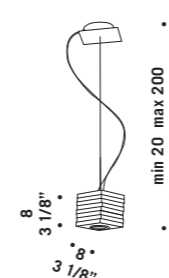

OTTO X OTTO S1
1x33W G9
HSGST/C/UB
alogeno bispina
halogen bi-pin
1 x G9 LED
LED light bulb