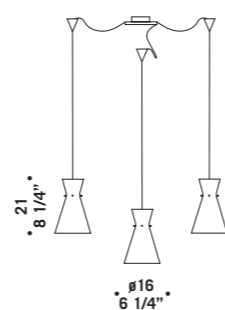

MEMORY S3PD
3x77W E27
HSGSA/C
alogeno chiara
clear halogen
3x75W E27-PAR 30
HAGS/UB
cavo elettrico 200 cm
cables lenght 200 cm
3 x E27 LED
LED light bulb