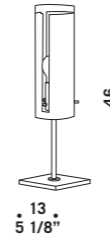

XILO T10

1x77W E27
HSGSA/C/UB
alogeno chiara
clear halogen
1x150W E27
HSGST/C/UB
alogeno chiara
clear halogen
1x24W E27
FBT
fluorescente *fluorescent*
1 x E27 LED
LED light bulb

CE

IP 20