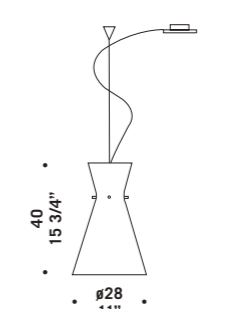

MEMORY SLD
1x77W E27
HSGSA/C/UB
alogeno chiara
clear halogen
1x150W E27
HSGST/C/UB
alogeno chiara
clear halogen
1x75W E27-PAR 30
HAGS/UB
1x30W E27
FBT
fluorescente
fluorescent
cavo elettrico 200 cm
cables lenght 200 cm
1 x E27 LED
LED light bulb