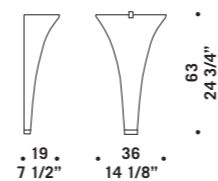

OLIMPIA A
1x120W R7s
HDG
alogeno lineare 75 mm
halogen linear 75 mm

OLIMPIA S1/S1D
1x77W E27
HSGSA/C/UB
alogeno chiara
clear halogen
1x75W E27 - PAR 30
HAGS/UB
1x24W E27
FBT
fluorescente
fluorescent
cavo elettrico 200 cm
cables lenght 200 cm
1 x E27 LED
LED light bulb