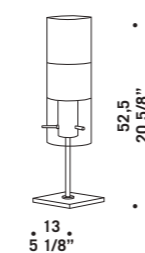

XXILO T
1x77W E27
HSGSA/C/UB
alogeno chiara
clear halogen
1x150W E27
HSGST/C/UB
alogeno chiara
clear halogen
1x24W E27
FBT
fluorescente *fluorescent*
1 x E27 LED
LED light bulb