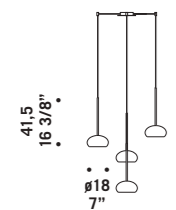

BOA S4D
4x60W G9
HSGST/C/UB
alogeno bispina
halogen bi-pin
cavo elettrico 300 cm
cables lenght 300 cm
4 x G9 LED
LED light bulb