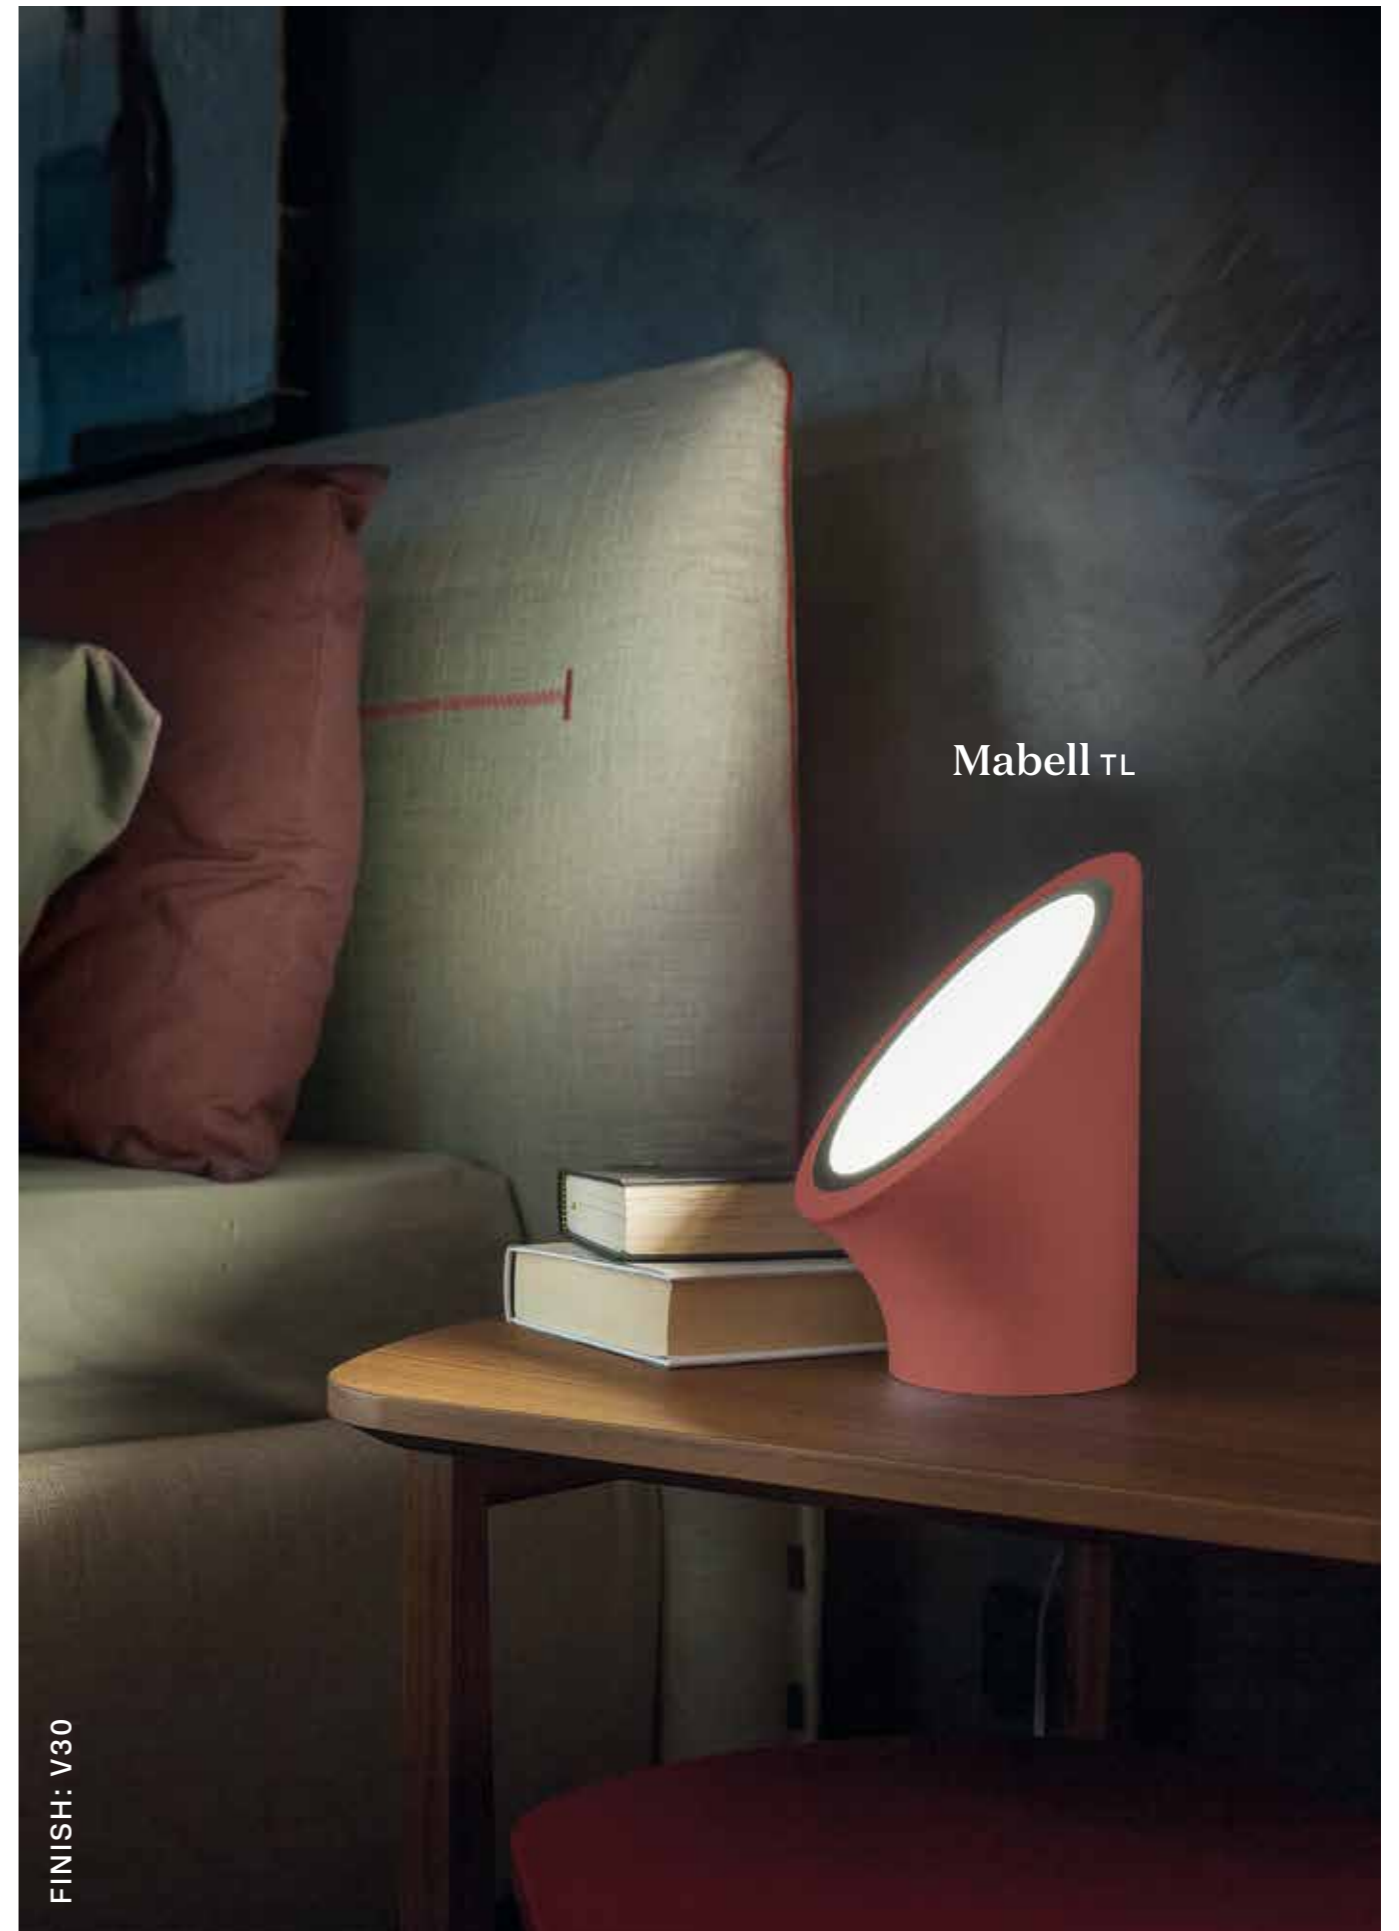

# MABELL

design by Manuel Vivian

Mabell s3 G

FINISH: V50

Masiero Dimore

Mabell

—36, 37

Mabell PL