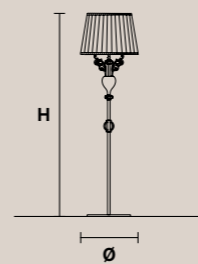

**BELLE EPOKE 5** CE U

H 65 cm / 25.60"  
Ø 65 cm / 25.60"

☉ 5×E14×40 W max  
USA 5×E12×40 W max  
(not included)

Paralumi/shade ORG-BD/16/VIO  
Paralumi/shade PON-BD/16/IV

**BELLE EPOKE STL1** CE

H 180 cm / 70.90"  
Ø 40 cm / 15.80"