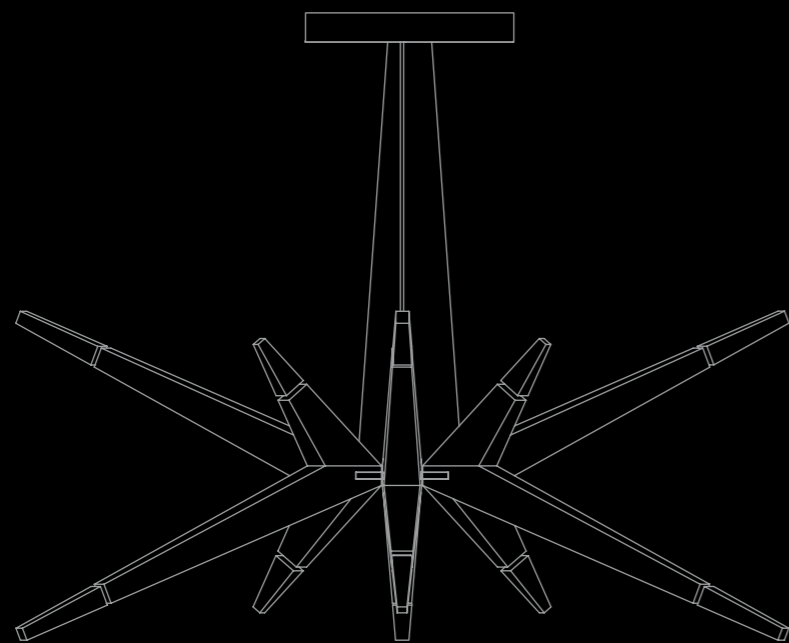

# FLASHWOOD

design by Giovanni Battista Gianola

Technical info → p. 409

Masiero Dimore

Flashwood s12 140

Flashwood STL6+6

Flashwood s12 90

Flashwood s12 140