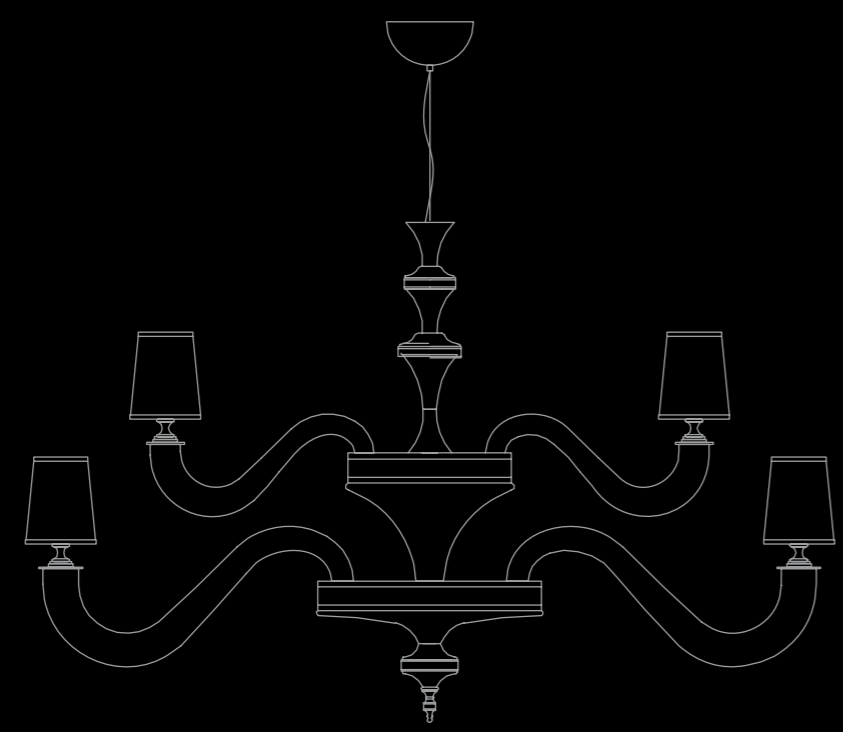

DARSHAN

design by m_p studio

Darshan 6