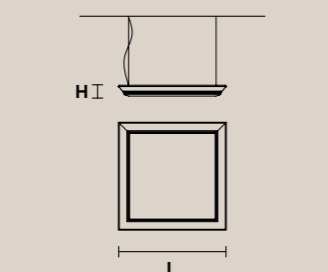

ARTÉ LED S4 SQ

H 8 cm / 3.15"
L 78x78 cm / 30.70x30.70"

UP LED x 8 W CRI>80
3000 K - 1560 lm
DOWN LED x 44,6 W CRI>80
3000 K - 8736 lm
Dimmable: 0-10V