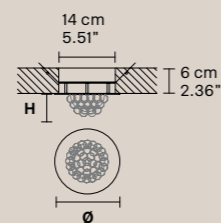

BOOL SPOT

H 5 cm / 1.97"
Ø 16 cm / 4.72"

DOWN LED x 3 W CRI>80
3000 K - 450 lm

Not dimmable