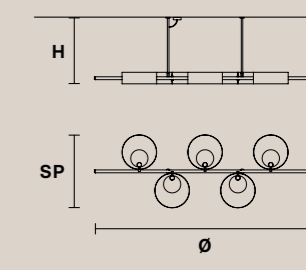

SOUND S1

SOUND S6

SOUND BIL5

H 60 cm / 23.62" (with ROD B)
Ø 30 cm / 11.81"

H 102 cm / 40.16" (with ROD B)
Ø 110 cm / 43.30"

H 58 cm / 22.83" (with ROD B)
L 191 cm / 75.19"
SP 64 cm / 25.19"

1xG9x40 W max

6xG9x40 W max

5xG9x40 W max

UP LED x 8.2 W CRI>80
3000 K - 650 lm

UP LED x 48 W CRI>80
3000 K - 3840 lm

UP LED x 38 W CRI>80
3000 K - 3040 lm

DOWN LED x 8.2 W CRI>80
3000 K - 650 lm

DOWN LED x 48 W CRI>80
3000 K - 3840 lm

DOWN LED x 38 W CRI>80
3000 K - 3040 lm

Dimmable: PUSH + 1-10V

Dimmable: DALI + 1-10V + PUSH

Dimmable: DALI + 1-10V + PUSH