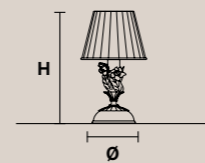

CERAMIC GARDEN TL1P CE

H 28 cm / 11.02"
Ø 16 cm / 31.50"

1×E14×40 W
USA 1×E12×40 W
(not included)

Paralumi/Shade PON/12/IV
Paralumi/Shade ORG/12/WH

Masiero Dimore

Technical Info

CHIC

Struttura in metallo con inserti in fusione d'ottone e cristallo colorato. Pendagli in cristallo colorato.

Metal frame with cast brass and coloured crystal inserts. Coloured crystal pendants.

Metallstruktur mit Einsätzen aus Messingguss und farbigem Kristall. Behang aus farbigem Kristall.

Structure en métal avec inserts en laiton moulé et cristal coloré. Pampilles en cristal coloré.

Металлический каркас с литыми латунными вставками и цветным хрусталем. Подвесы из цветного хрустала.