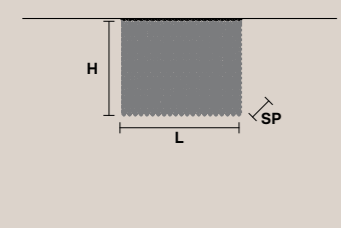

CUBO PL/LONG/B CE U

RECTANGULAR

H 40 cm / 15.74"
SP 12.5 cm / 4.92"
L 50 cm / 19.68"

7x E14x40 W
USA 7x E12x40 W
(not included)