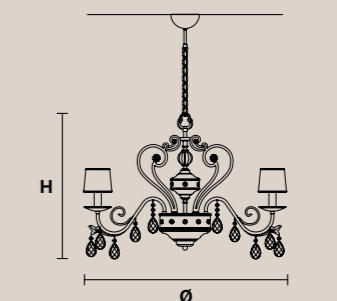

ALLURE 8

H 62 cm / 24.40"
Ø 85 cm / 33.46"

8×E14×40 W max
USA 8×E12×40 W max
(not included)

Paralumi/shade DAM/12/GD-CREAM