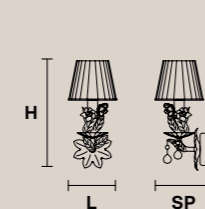

CERAMIC GARDEN A1 CE U

H 30 cm / 11.81"
L 15 cm / 5.91"
SP 15 cm / 5.91"

1×E14×40 W
USA 1×E12×40 W
(not included)

Paralumi/Shade PON/12/IV
Paralumi/Shade ORG/12/WH