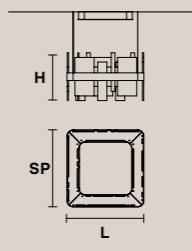

HONICÉ S50

H 33 cm / 12.99"
L 50 cm / 19.68"
SP 50 cm / 19.68"

UP LED x 15.21W CRI>80
3000K-2704 lm
DOWN LED x 32.76 W CRI>80
3000K-5824 lm
Dimmable: 0-10V