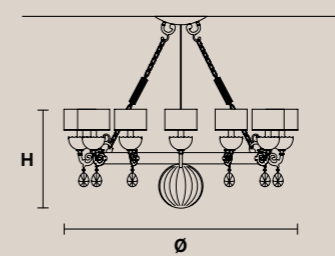

NUARÉ 12

H 100 cm / 39.37"
Ø 125 cm / 49.21"

12×E14×40 W max
1×G9×28 W max
USA 12×E12×40 W max
(not included)

Paralumi/shade SAT/17/SN