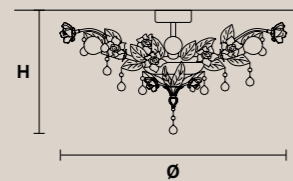

CERAMIC GARDEN PL6 CE U

H 30 cm / 11.81"
Ø 60 cm / 23.62"

6×E14×40 W
USA 6×E12×40 W
(not included)

Paralumi/Shade PON/12/IV
Paralumi/Shade ORG/12/WH