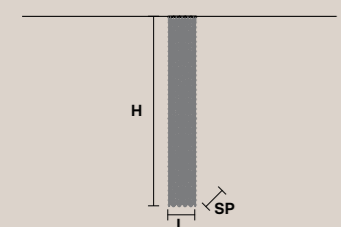

Masiero Dimore

Technical Info

CUBO PL/SQUARE/SMALL/80 CE U

SQUARE

H 80 cm / 31.49"
L 12.5 cm / 4.92"
SP 12.5 cm / 4.92"

10x E14x40 W
USA 3x E12x40 W
(not included)