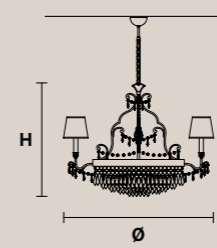

Technical Info

GLASSÉ 8+4

H 70 cm / 27.56"
Ø 90 cm / 35.45"

8×E14×40 W max*
4×G9×60 W max
Halogen

USA 8×E12×40 W max*
(not included)

Paralumi/shade DAM/14/IV
* Candle shape necessary for lampshades