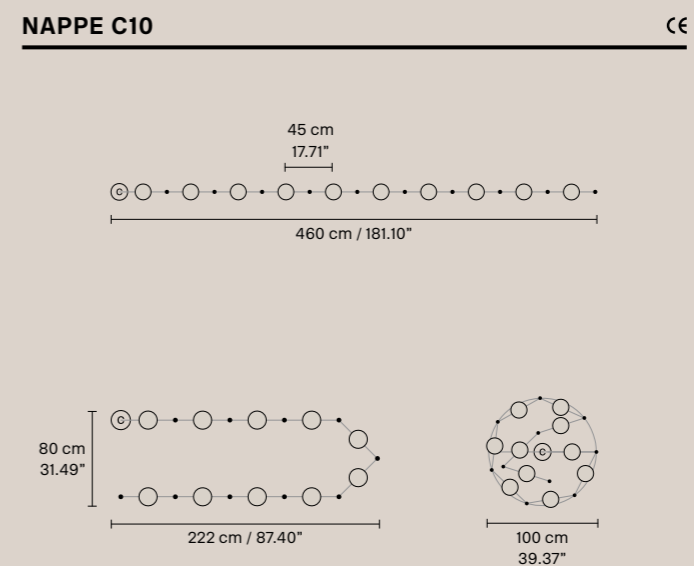

NAPPE
SUGGESTED COMPOSITIONS