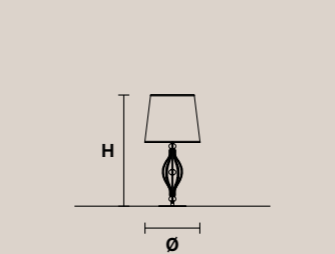

NOBLESSE TL1 G

H 85 cm / 33.15"
Ø 40 cm / 15.60"

1×E27×60 W max
USA 1×E26×60 W max
(not included)

Paralumi/shade SHA-BD/40/IV