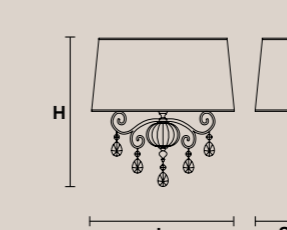

ANTIKA A2

CE U

H 38 cm / 15.00"
L 40 cm / 15.80"
SP 20 cm / 7.90"

2xE27x60 W max
USA 2xE26x60 W max
(not included)

Paralumi/shade SAT/1-2/WH