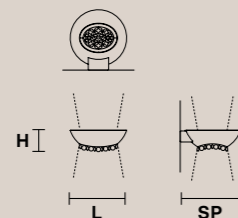

BLINK LED A1 G

H 18 cm / 7.08"
L 7 cm / 2.75"
SP 19 cm / 7.48"

UP LED x 6 W CRI>80
3000 K - 770 lm
DOWN LED x 6 W CRI>80
3000 K - 770 lm
Dimmable: 1-10V + PUSH