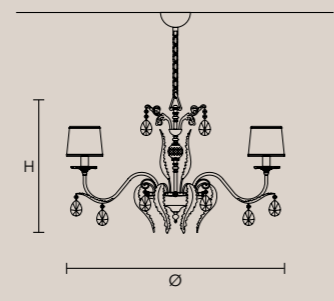

ACANTIA 8

H 50 cm / 23.62"
Ø 85 cm / 33.46"

8×E14×40 W max
USA 8×E12×40 W max
(not included)

Paralumi/shade DAM/14/WH