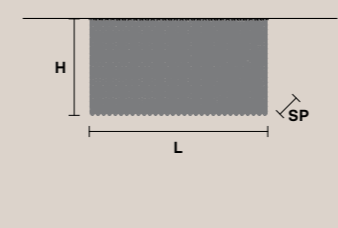

6x E14x40 W  
USA 6x E12x40 W  
(not included)

CUBO PL/LONG/E CE U

**RECTANGULAR**

H 40 cm / 15.74"  
SP 12.5 cm / 4.92"  
L 75 cm / 29.52"

11x E14x40 W  
USA 11x E12x40 W  
(not included)

CUBO PL/LONG/N CE U