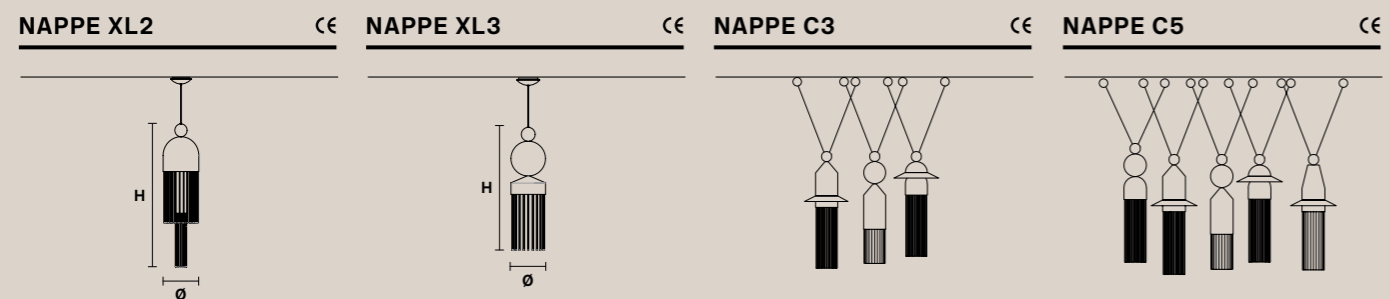

NAPPE N9	NAPPE APP N4	NAPPE APP N2	NAPPE XL1
H 39 cm / 15.35" Ø 7.5 cm / 2.95"	H 40 cm / 15.74" L 7.5 cm / 2.95" SP 14 cm / 5.51"	H 42 cm / 16.53" L 15 cm / 5.90" SP 18 cm / 13.77"	H 125 cm / 49.21" Ø 30 cm / 11.81"
1 x LED COB 5W 3000K - 750 lm Not dimmable	1 x LED COB 5W 3000K - 750 lm Not dimmable	1 x LED COB 5W 3000K - 750 lm Not dimmable	UP 1 x LED 12W 3000K 1920 lm DOWN 1 x LED 8.5W 3000K 1360 lm Dimmable: 1-10V + PUSH + DALI