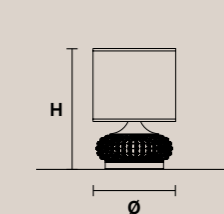

GALÁ TL1 P

H 25 cm / 9.84"
Ø 16 cm / 6.29"

1×E14×40 W max
USA 1×E12×40 W max
(not included)

Paralumi/shade PIZ/15/WH
Paralumi/shade PIZ/15/IV