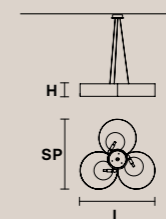

SOUND OR6

SOUND OR3

SOUND PL3

H 11 cm / 4.33"
L 120 cm / 47.24"
SP 80 cm / 31.49"

H 11 cm / 4.33"
L 60 cm / 23.62"
SP 56 cm / 22.04"

H 14 cm / 5.51"
L 60 cm / 23.62"
SP 56 cm / 22.04"

6xG9x40 W max

3xG9x40 W max

3xG9x40 W max

UP LED x 48 W CRI>80
3000 K - 3840 lm

UP LED x 23.5 W CRI>80
3000 K - 1870 lm

DOWN LED x 14 W CRI>80
3000 K - 2250 lm

DOWN LED x 48 W CRI>80
3000 K - 3840 lm

DOWN LED x 23.5 W CRI>80
3000 K - 1870 lm

Dimmable: PUSH + 1-10V

Dimmable: DALI + 1-10V + PUSH

Dimmable: PUSH + 1-10V