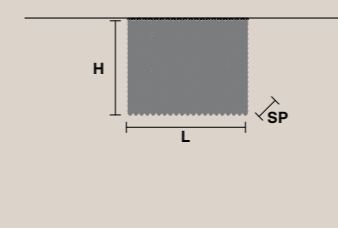

CUBO PL/LONG/K CE U

RECTANGULAR

H 40 cm / 15.74"
SP 25 cm / 9.84"
L 50 cm / 19.68"

14x E14x40 W
USA 14x E12x40 W
(not included)