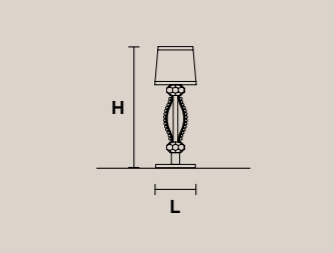

NOBLESSE TL1 P

H 38 cm / 14.82"
Ø 12 cm / 4.68"

1×E14×40 W max
USA 1×E12×40 W max
(not included)

Paralumi/shade SHA-BD/12/IV