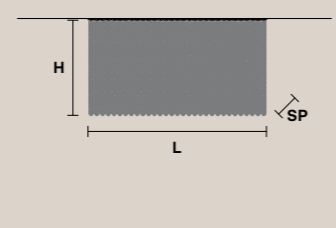

CUBO PL/LONG/E CE U

RECTANGULAR

H 40 cm / 15.74"
SP 12.5 cm / 4.92"
L 75 cm / 29.52"

11x E14x40 W
USA 11x E12x40 W
(not included)