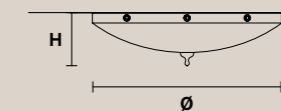

Pendants cup

**ELEGANTIA PL1**

H 25 cm / 9.90"  
Ø 20 cm / 7.90"

1x E27x60 W  
USA 1x E26x60 W  
(not included)

**ELEGANTIA PLV4**

H 22 cm / 8.67"  
Ø 60 cm / 23.70"

4x E27x60 W  
USA 4x E26x60 W  
(not included)