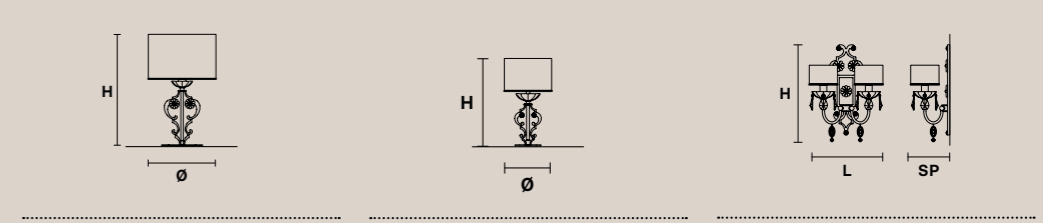

ROSEMERY TL1 G   ROSEMERY TL1 P   ROSEMERY A2

H 54 cm / 21.25" Ø 33 cm / 12.99"	H 36 cm / 14.17" Ø 20 cm / 7.87"	H 43 cm / 16.92" L 32 cm / 12.59" SP 17 cm / 6.69"
1×E27×40 W max USA 1×E26×40 W max (not included)	1×E14×40 W max USA 1×E12×40 W max (not included)	2×E14×40 W max USA 2×E12×40 W max (not included)
Paralumi/shade SAT/33/ECRU Paralumi/shade SAT/33/WH	Paralumi/shade SAT/20/ECRU Paralumi/shade SAT/20/WH	Paralumi/shade SAT/12/ECRU Paralumi/shade SAT/12/WH