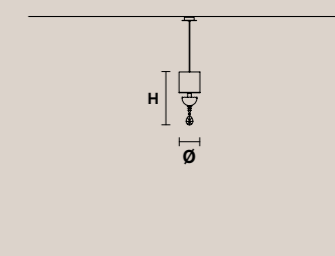

NUARÉ 1

H 105 cm / 41.33"
Ø 17 cm / 6.69"

1×E14×40 W max
USA 1×E12×40 W max
(not included)

Paralumi/shade SAT/17/SN