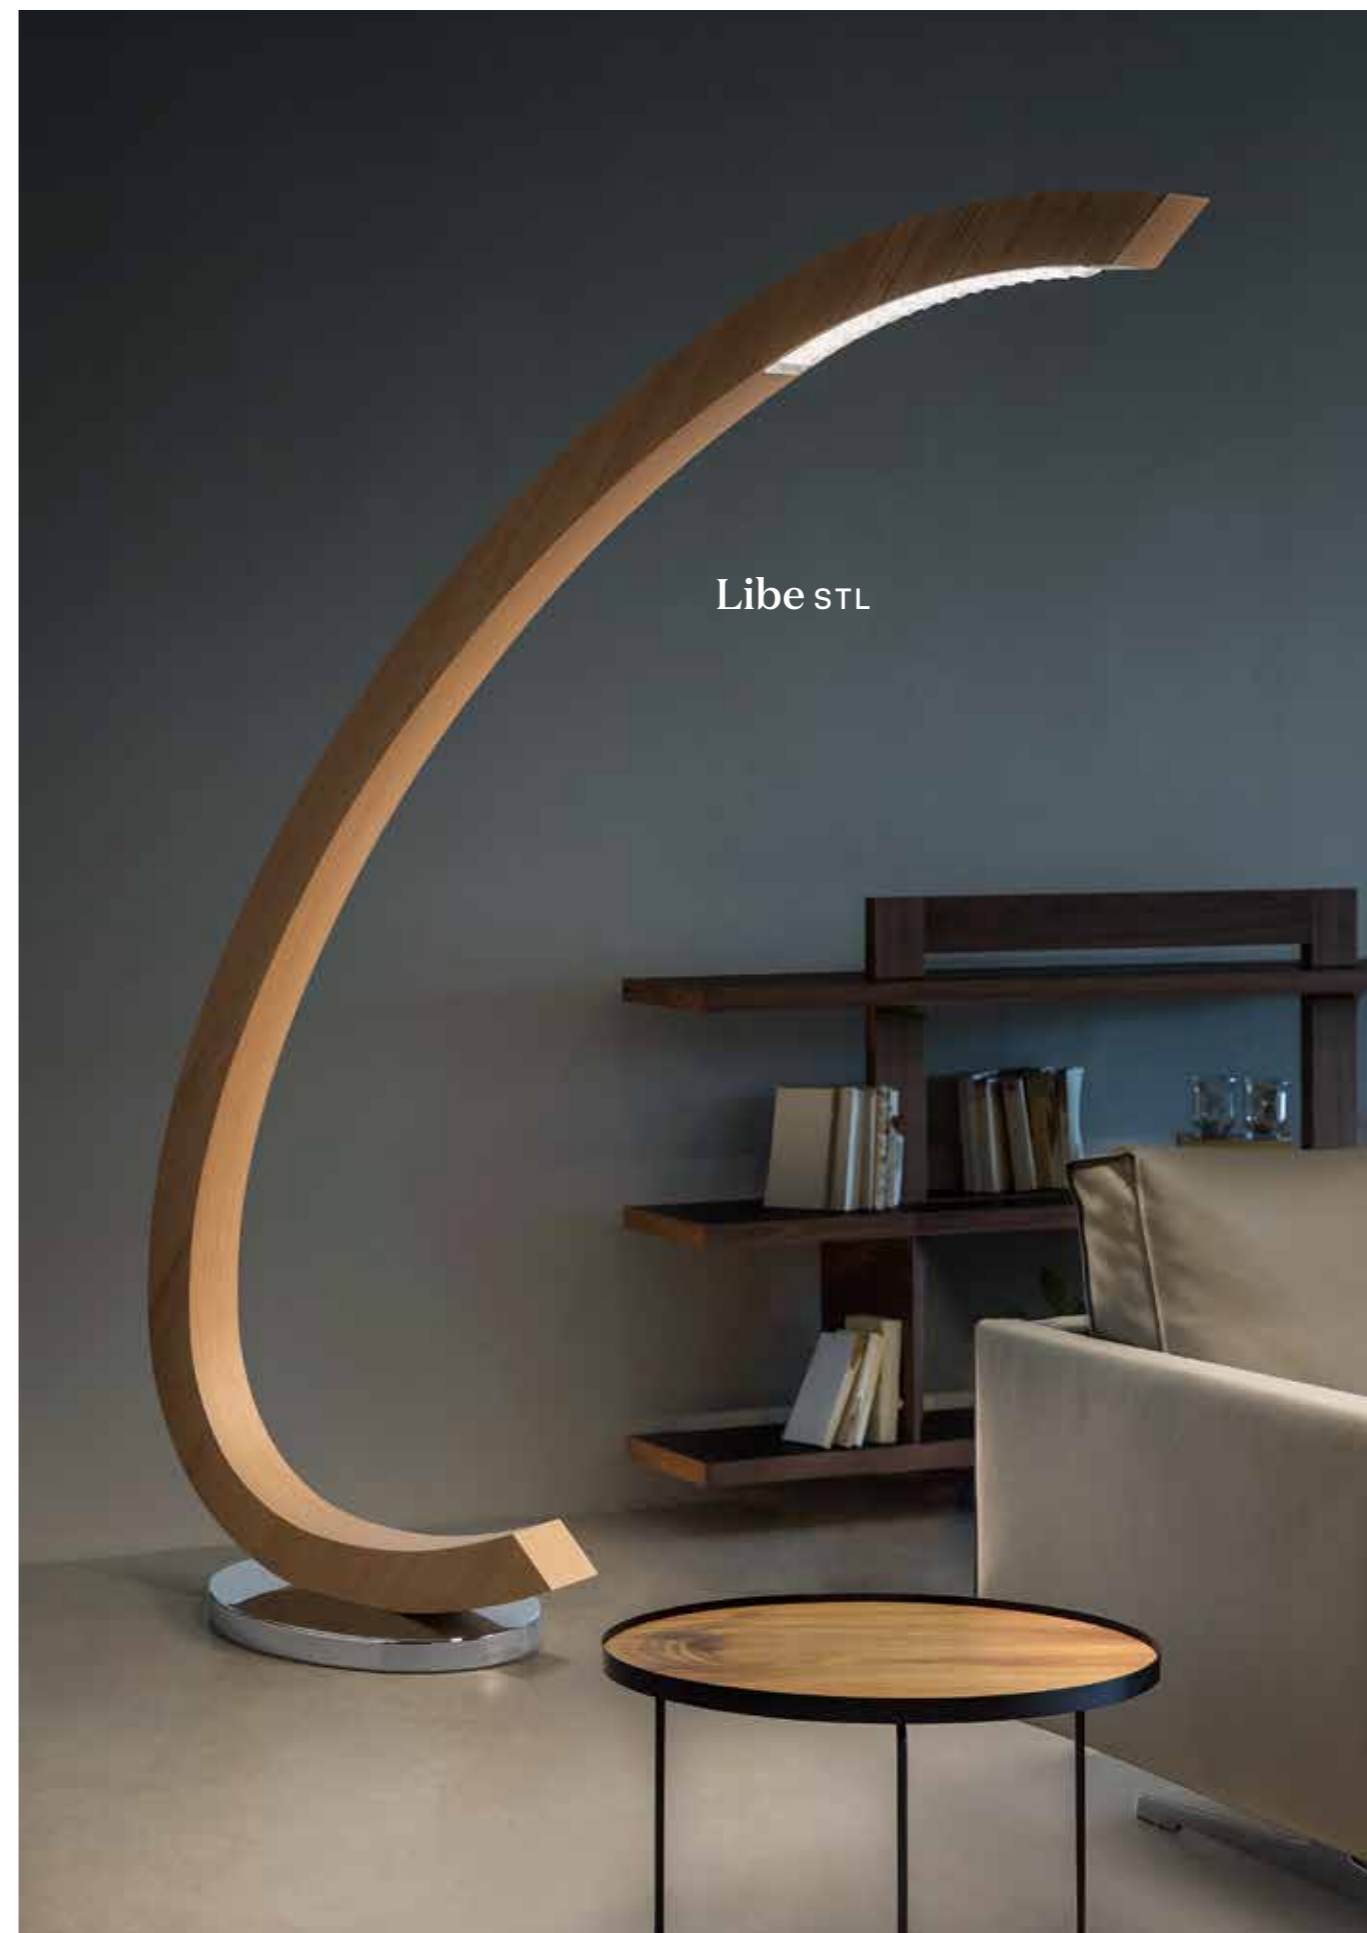

# LIBE

design by Gianpaolo Rampolla & Andrea Liguori

Libe ROUND TL40

Libe ELLIPSE S120

Masiero Dimore

Libe COMBO 140

Libe TL

Libe

—54, 55

Masiero Dimore

FINISH: G14

Libe ROUND S90

Libe A55

Libe

Masiero Dimore

Libe s160