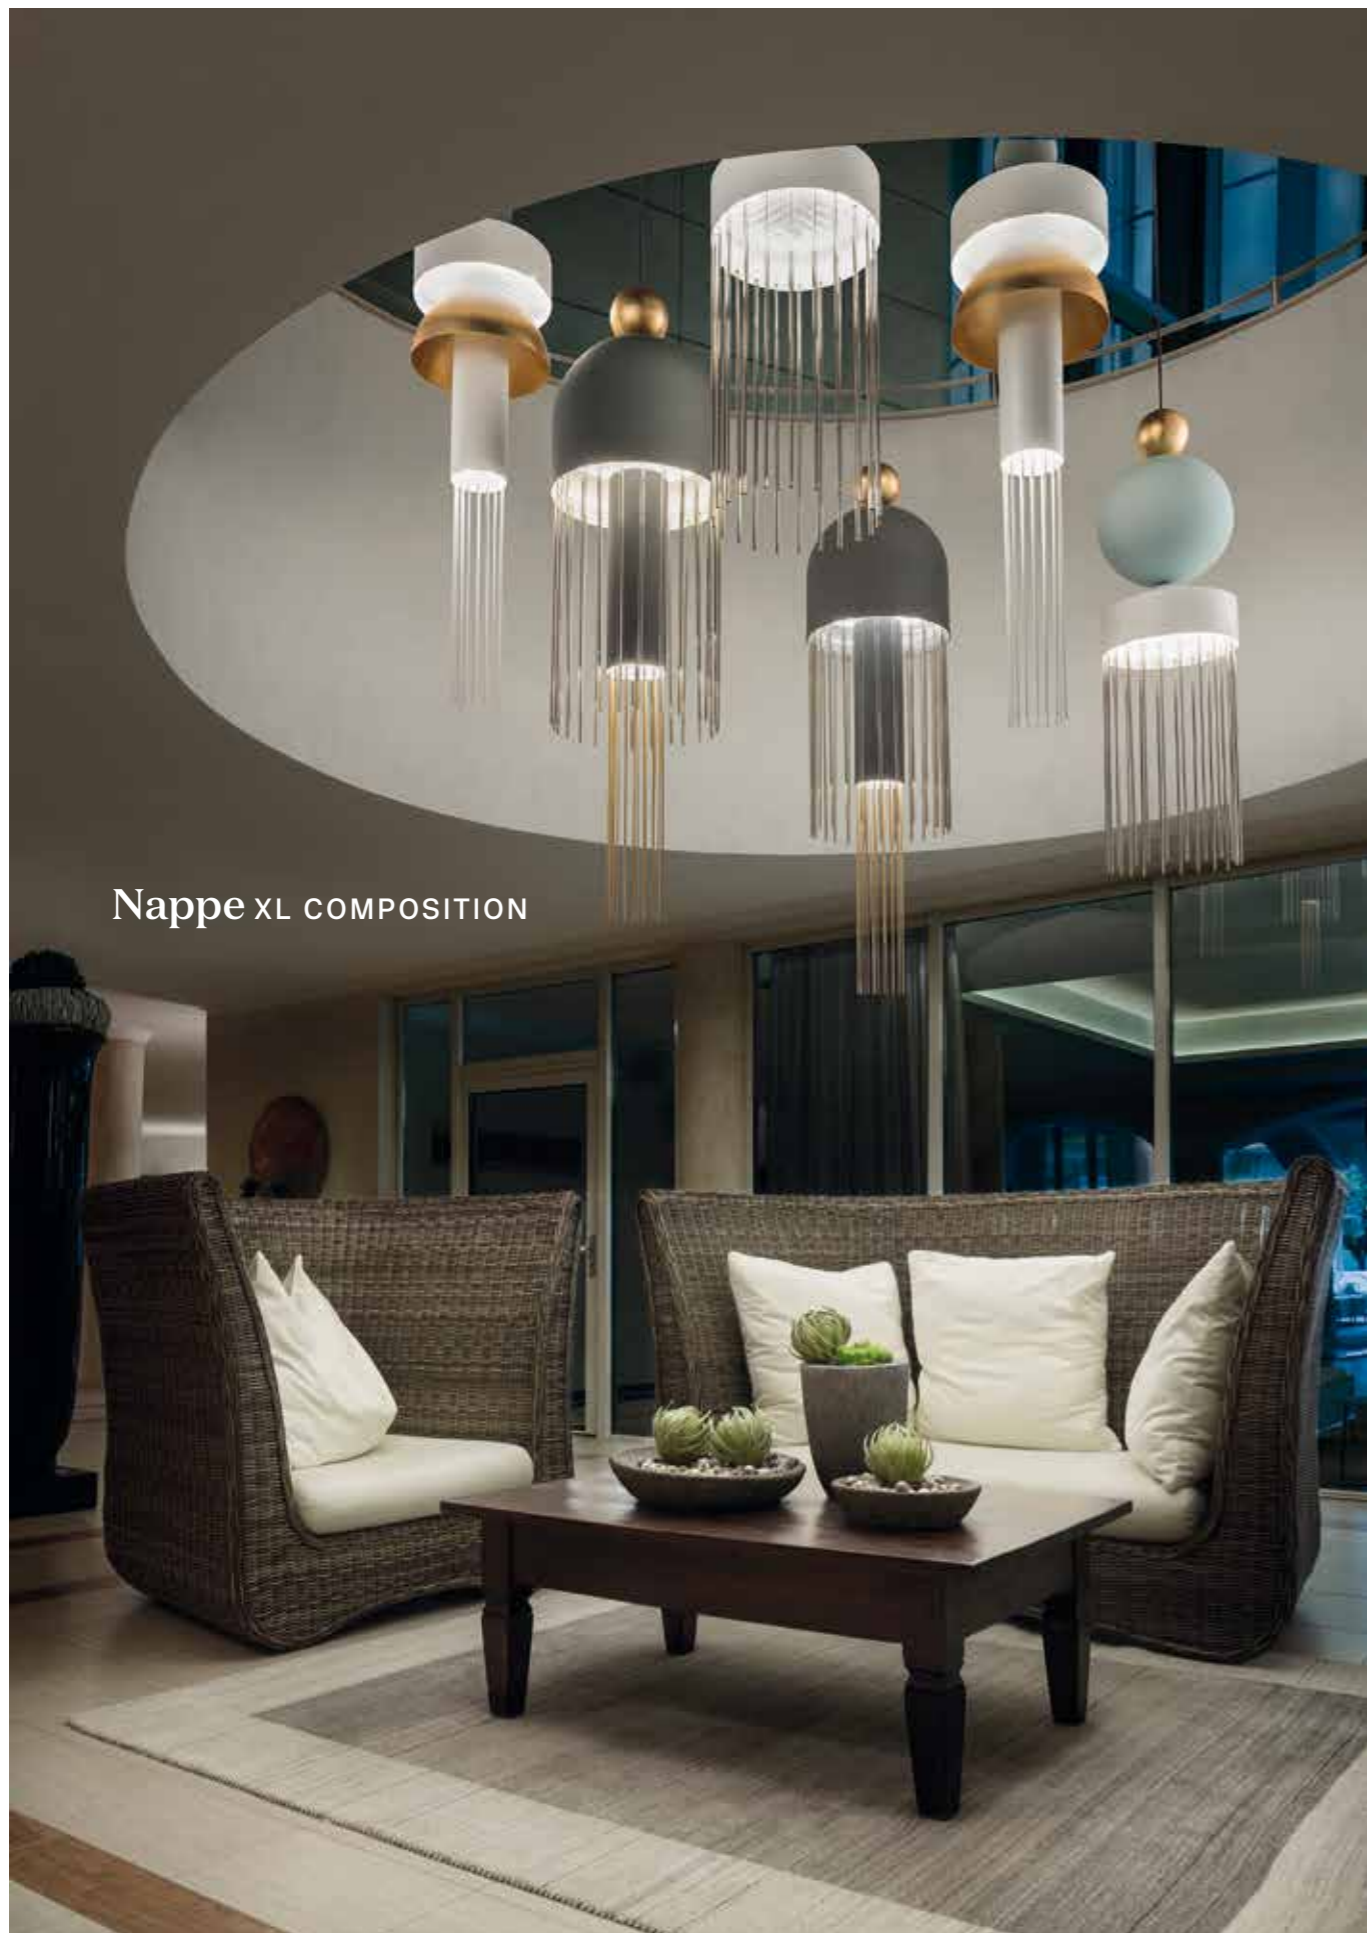

Masiero Dimore

Nappe XL COMPOSITION