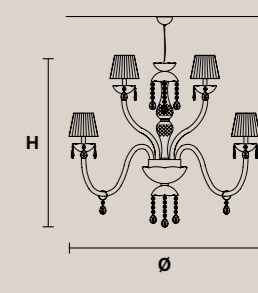

MILORD 8+4

H 80 cm / 31.20"
Ø 90 cm / 35.10"

12xE14x40 W max*
USA 12xE12x40 W max*
(not included)

Paralumi/shades ORGANZA
INCLUSI/INCLUDED
* Candle shape necessary for lampshades