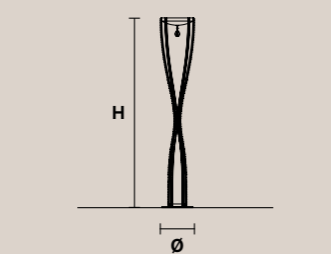

NOBLESSE STL2

H 180 cm / 70.20"
Ø 33 cm / 12.87"

2×R7S×100 W max
USA 2×R7S×100 W max
(not included)