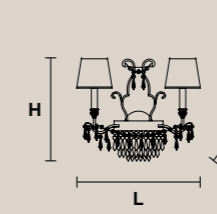

GLASSÉ A2+1

H 40 cm / 15.75"
L 40 cm / 15.75"
SP 25 cm / 9.85"

2×E14×40 W max*
1×G9×40 W max
Halogen
USA 2×E12×40 W max*
(not included)

Paralumi/shade DAM/14/IV
* Candle shape necessary