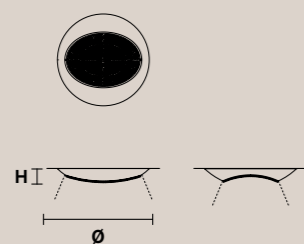

BLINK LED PL8 90

H 15 cm / 5.90"
Ø 90 cm / 35.43"

DOWN LED x 50 W CRI>80
3000 K - 8060 lm
Dimmable: DALI + PUSH