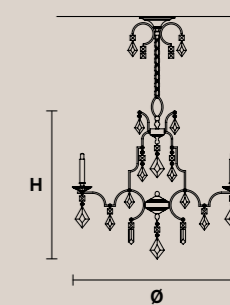

LIZZI 3+3 CE

H 65 cm / 25.60"
Ø 75 cm / 29.60"

6×G9×60 W max
Halogen