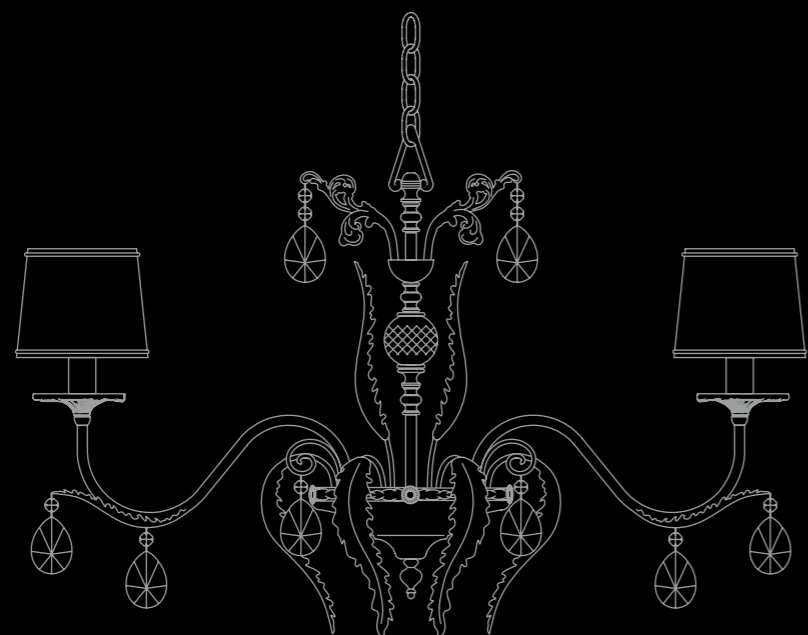

ACANTIA

design by Manuel Vivian

Acantia 12