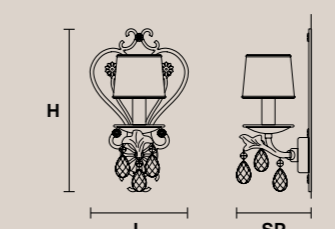

ALLURE A1

H 38 cm / 14.96"
L 23 cm / 9.05"
SP 16 cm / 6.29"

1×E14×40 W max
USA 1×E12×40 W max
(not included)

Paralumi/shade DAM/12/GD-CREAM