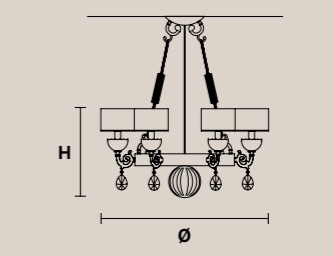

### NUARÉ 6

H 50 cm / 19.69"  
Ø 85 cm / 33.46"

6×E14×40 W max  
1×G9×28 W max  
USA 6×E12×40 W max  
(not included)

Paralumi/shade SAT/17/SN