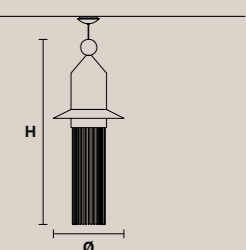

NAPPE N2

H 40 cm / 15.74"
Ø 15 cm / 5.90"

1 x LED COB 5W
3000K - 750 lm
Not dimmable