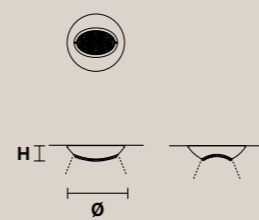

BLINK LED PL4 42

H 12 cm / 4.72"
Ø 42 cm / 16.53"

DOWN LED x 23.2 W CRI>80
3000 K - 3696 lm
Dimmable: 1-10V + DALI