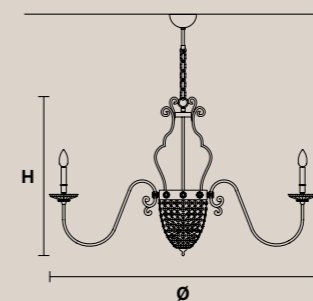

ELEGANTIA 12+1

H 65 cm / 25.60"
Ø 110 cm / 43.40"

12x E14x40 W
1x E27x60 W
USA 12x E12x40 W
1x E26x60 W
(not included)