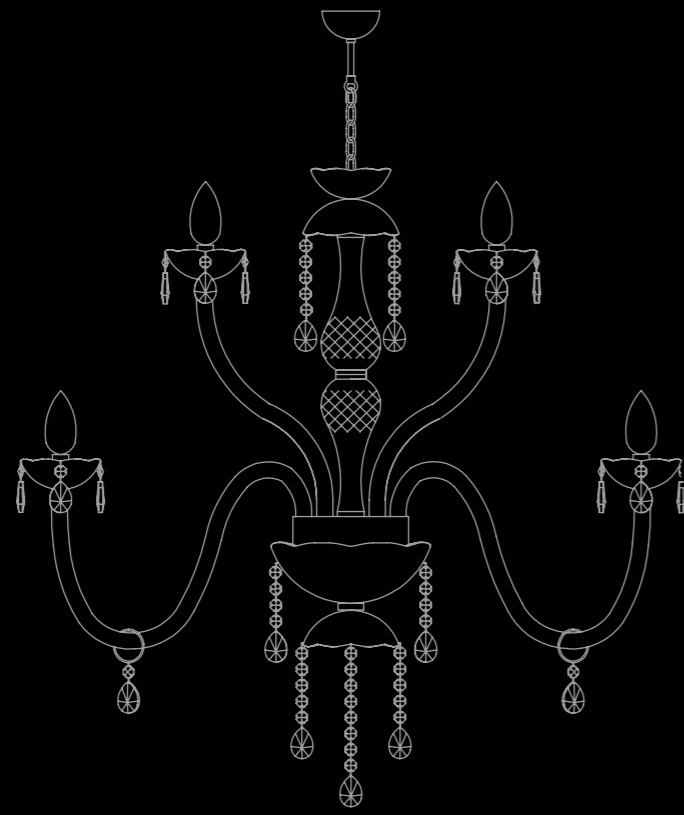

Masiero Dimore

MILORD

design by m_p studio