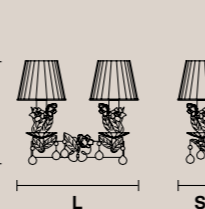

**CERAMIC GARDEN A2** CE U

H 28 cm / 11.02"  
L 32 cm / 12.60"  
SP 15 cm / 5.91"

2×E14×40 W  
USA 2×E12×40 W  
(not included)

Paralumi/Shade PON/12/IV  
Paralumi/Shade ORG/12/WH

**CERAMIC GARDEN A6** CE U