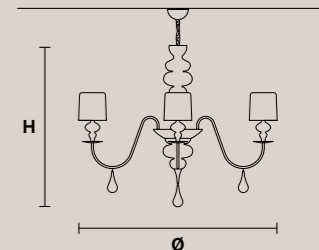

EVA S10

H 75 cm / 29.60"
Ø 110 cm / 43.40"

10×E14×60 W max
USA 10×E12×40 W max
(not included)

Aluminum lampshades included