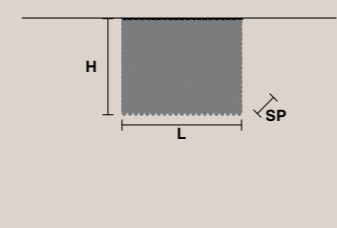

CUBO PL/SQUARE/LARGE/40 CE U

SQUARE

H 40 cm / 15.74"
L 50 cm / 19.68"
SP 50 cm / 19.68"

12x E14x40 W
USA 12x E12x40 W
(not included)