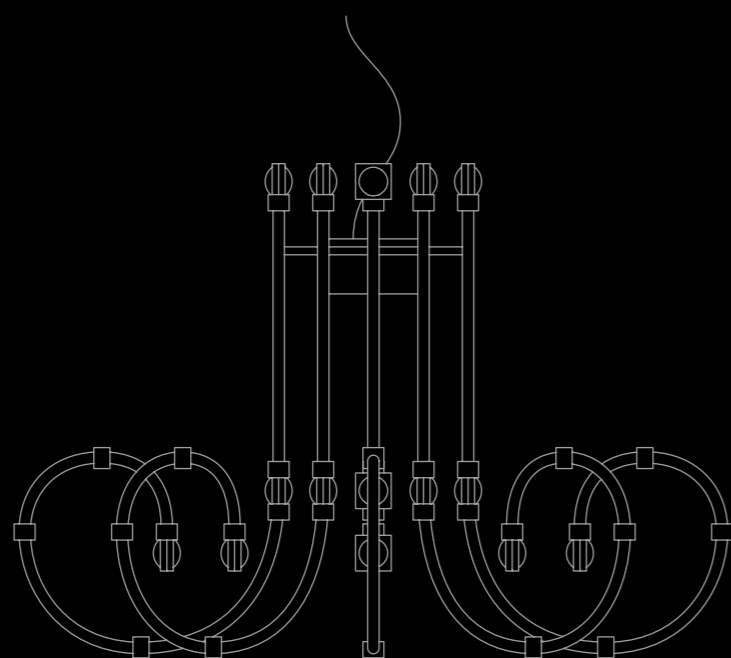

RAQAM

design by Marc Sadler

Raqam c