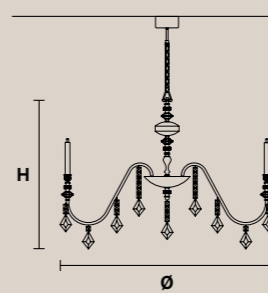

CHIC 12 CE

H 82 cm / 32.28"
Ø 115 cm / 45.27"

12×G9×40 W max
(not included)