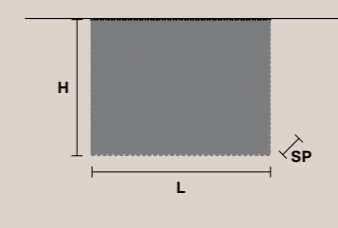

CUBO PL/LONG/O CE U

RECTANGULAR

H 60 cm / 23.62"
SP 25 cm / 9.84"
L 75 cm / 29.52"

16x E14x40 W
USA 16x E12x40 W
(not included)