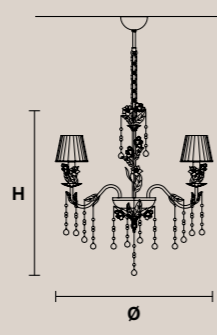

CERAMIC GARDEN 5 CE U

H 45 cm / 17.72"
Ø 60 cm / 23.62"

5×E14×40 W
USA 5×E12×40 W
(not included)

Paralumi/Shade PON/12/IV
Paralumi/Shade ORG/12/WH