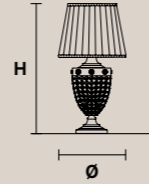

ELEGANTIA TL1 P

H 35 cm / 13.80"
Ø 20 cm / 7.90"

1×E14×40 W
USA 1×E12×40 W
(not included)

Paralumi/Shade PON-BD/20/WH
Paralumi/Shade PON-BD/20/IV

EVA

Lampada con struttura in resina e poliuretano. Paralumi in alluminio.

Lamp with resin and polyurethane frame. Aluminum lampshades.

Lampe mit resin und polyurethanstruktur. Lampenschirme aus Aluminium.

Lampe avec structure en resin et polyurethane, Abat-jour en aluminium.

Лампа с каркасом из пластика и полиуретана. Алюминиевые абажуры.