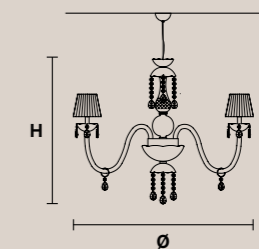

MILORD 5

H 65 cm / 23.35"
Ø 60 cm / 23.40"

5xE14x40 W max*
USA 5xE12x40 W max*
(not included)

Paralumi/shades ORGANZA
INCLUSI/INCLUDED
* Candle shape necessary for lampshades