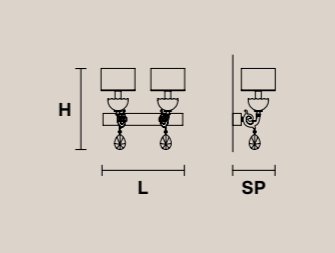

NUARÉ A2

H 40 cm / 15.74"
L 40 cm / 15.74"
SP 21 cm / 8.26"

2×E14×40 W max
USA 2×E12×40 W max
(not included)

Paralumi/shade SAT/17/SN