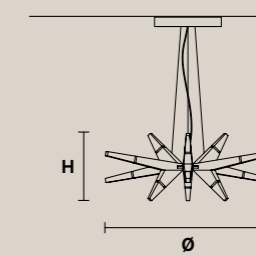

FLASHWOOD S12 90