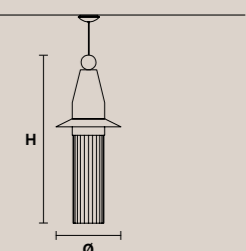

NAPPE N5

H 40 cm / 15.74"
Ø 15 cm / 5.90"

1 x LED COB 5W
3000K - 750 lm
Not dimmable