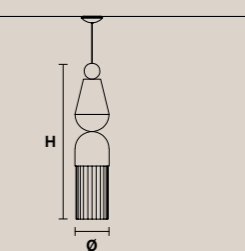

**NAPPE N6**

H 32 cm / 12.59"  
Ø 15 cm / 5.90"

1 x LED COB 5W  
3000K - 750 lm  
Not dimmable

**NAPPE N7**

H 34 cm / 13.38"  
Ø 7.5 cm / 2.95"

1 x LED COB 5W  
3000K - 750 lm  
Not dimmable

**NAPPE N8**

H 39 cm / 15.35"  
Ø 15 cm / 5.90"