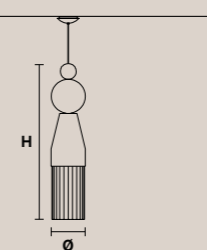

**ALL WHITE**

V95 Bianco opaco (ex P06 / WH-M)  
Matt white

**MIXED COLOURS**

V95 V21 V51 V72

H 36 cm / 14.17"  
Ø 15 cm / 5.90"

**NAPPE N0**

H 34 cm / 13.38"  
Ø 7.5 cm / 2.95"

1 x LED COB 5W  
3000K - 750 lm  
Not dimmable