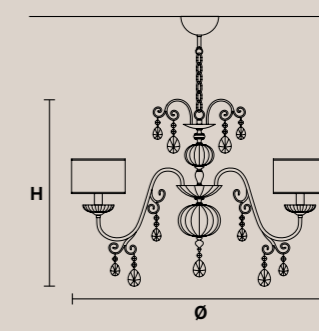

ANTIKA 8

CE U

H 62 cm / 24.40"
Ø 90 cm / 35.50"

8xE14x40 W max
USA 8xE12x40 W max
(not included)

Paralumi/shade SAT/17/WH