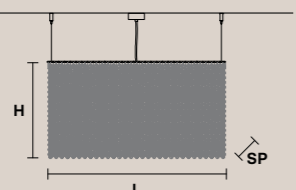

16xE14x40 W  
USA 16xE12x40 W  
(not included)

**CUBO S/LONG/D** CE U

**RECTANGULAR**

H 20 cm / 7.87"  
SP 12.5 cm / 4.92"  
L 75 cm / 29.52"

6xE14x40 W  
USA 6xE12x40 W  
(not included)

**CUBO S/LONG/E** CE U