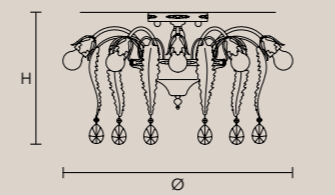

ACANTIA PL10

H 36 cm / 14.17"
Ø 70 cm / 27.55"

10×E14×40 W max
USA 10×E12×40 W max
(not included)