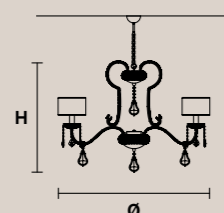

GALÁ 6+2

H 40 cm / 15.60"
Ø 72 cm / 28.08"

6×E14×40 W max
2×G9×40 W max
Halogen

USA 6×E12×40 W max
(not included)

Paralumi/shade PIZ/12/WH
Paralumi/shade PIZ/12/IV