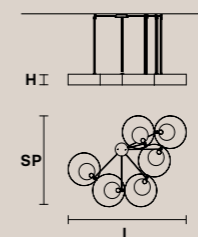

SOUND OR6

SOUND OR3

SOUND PL3

H 11 cm / 4.33"
L 120 cm / 47.24"
SP 80 cm / 31.49"

H 11 cm / 4.33"
L 60 cm / 23.62"
SP 56 cm / 22.04"

H 14 cm / 5.51"
L 60 cm / 23.62"
SP 56 cm / 22.04"

6xG9x40 W max

3xG9x40 W max

3xG9x40 W max

UP LED x 48 W CRI>80
3000 K - 3840 lm

UP LED x 23.5 W CRI>80
3000 K - 1870 lm

DOWN LED x 14 W CRI>80
3000 K - 2250 lm

DOWN LED x 48 W CRI>80
3000 K - 3840 lm

DOWN LED x 23.5 W CRI>80
3000 K - 1870 lm

Dimmable: PUSH + 1-10V

Dimmable: DALI + 1-10V + PUSH

Dimmable: PUSH + 1-10V