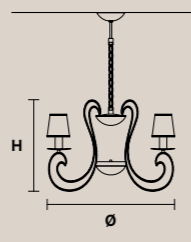

CRISTALIS 8 CE U

H 60 cm / 23.62"
Ø 85 cm / 33.46"

8×E14×40 W*
USA 8×E12×40 W*
(not included)

Paralumi/Shade SAT/14/ECRU
* Candle shape necessary for lampshades