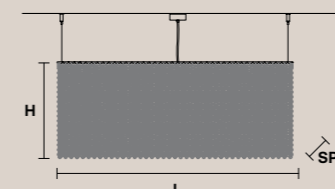

CUBO S/LONG/T CE U

RECTANGULAR

H 40 cm / 15.74"
SP 50 cm / 9.84"
L 100 cm / 39.37"

22xE14x40 W
USA 22xE12x40 W
(not included)