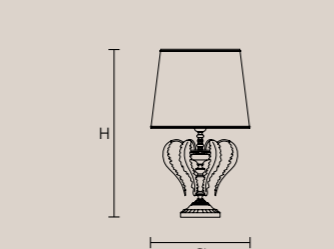

ACANTIA TL1

H 64 cm / 25.19"
Ø 36 cm / 14.17"

1×E27×60 W max
USA 1×E26×60 W max
(not included)

Paralumi/shade DAM/36/WH

Masiero Dimore

ALLURE

Telaio in metallo con decori in ferro battuto e fusione d'ottone. Paralumi in seta damascata.

Metal frame with decorations in wrought iron and cast brass. Cream coloured Damask lampshades.

Metallstruktur mit Verzierungen aus Schmiedeeisen und Messingguss. Lampenshirme aus cremefarbener Damastseide.

Structure en métal avec décors en fer forgé et laiton moulé. Abat-jours en soie damassée de couleur crème.

Металлический каркас с декором из кованого железа и литой латуни.
Абажуры из шелка с камчатным узором.