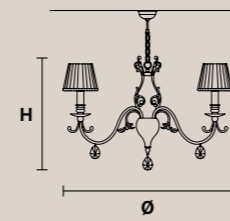

BELLE EPOKE 5 CE U

H 65 cm / 25.60"
Ø 65 cm / 25.60"

☉ 5×E14×40 W max
USA 5×E12×40 W max
(not included)

Paralumi/shade ORG-BD/16/VIO
Paralumi/shade PON-BD/16/IV