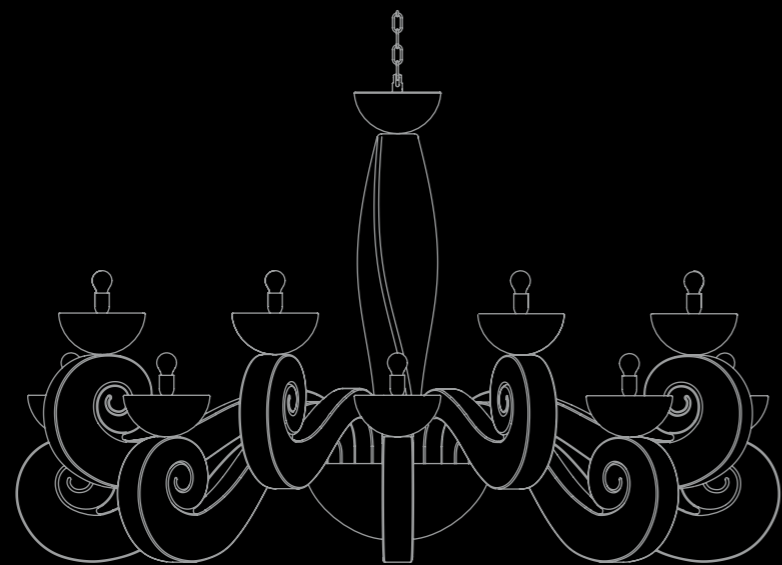

BOTERO

design by Manuel Vivian

Botero s5+5