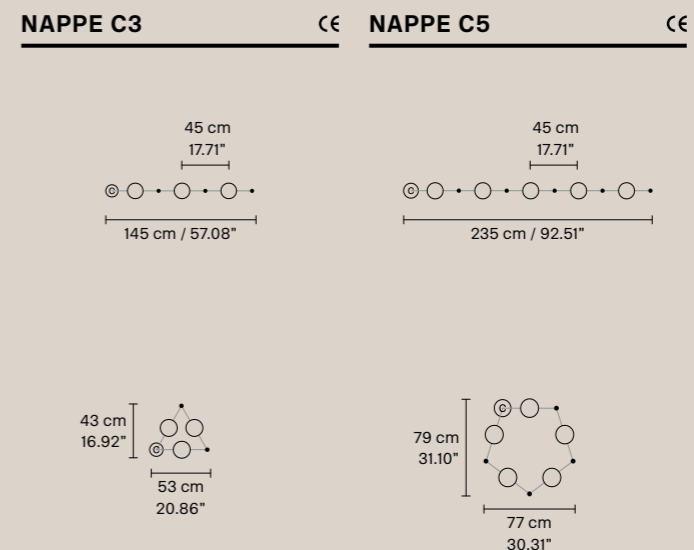

NAPPE
SUGGESTED COMPOSITIONS