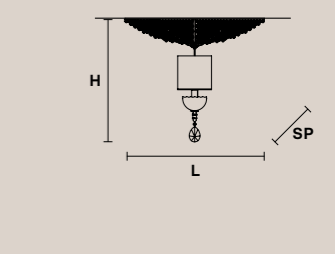

NUARÉ PL8+1

H 65 cm / 22.59"
Ø 70 cm / 27.55"

8×E27×60 W max
1×E14×40 W max
8×E26×60 W max
1×E12×40 W max
(not included)