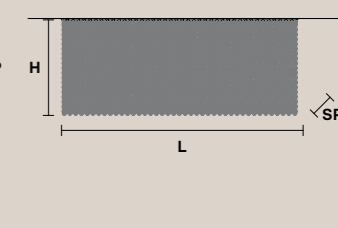

16x E14x40 W  
USA 16x E12x40 W  
(not included)

CUBO PL/LONG/P CE U

**RECTANGULAR**

H 20 cm / 7.87"  
SP 25 cm / 9.84"  
L 100 cm / 39.37"

12x E14x40 W  
USA 12x E12x40 W  
(not included)

CUBO PL/LONG/Q CE U