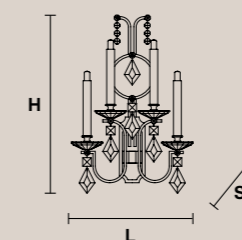

LIZZI A4 CE

H 42 cm / 16.55"
L 32 cm / 12.60"
SP 20 cm / 7.88"

4×G9×60 W max
Halogen