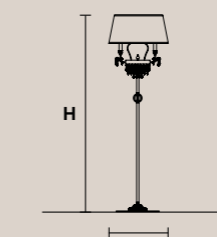

GLASSÉ STL3

H 170 cm / 66.93"
Ø 40 cm / 15.75"

3×E14×40 W max
USA 3×E12×40 W max
(not included)

Paralumi/shade DAM IV