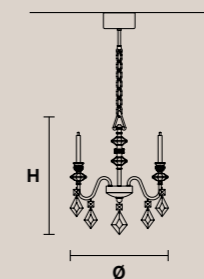

CHIC 3 CE

H 45 cm / 17.71"
Ø 43 cm / 16.92"

3×G9×40 W max
(not included)