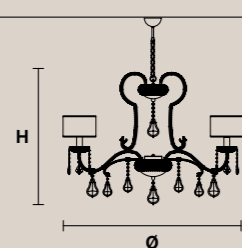

GALÁ 16+4+3

H 115 cm / 45.27"
Ø 160 cm / 63.00"

16×E14×40 W max
7×G9×40 W max
Halogen

USA 16×E12×40 W max
(not included)

Paralumi/shade PIZ/12/WH
Paralumi/shade PIZ/12/IV