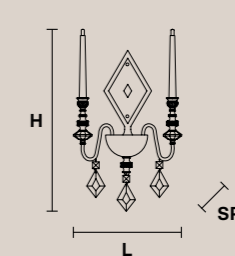

**CHIC 5** CE

H 60 cm / 23.62"  
Ø 50 cm / 19.68"

5×G9×40 W max  
(not included)

**CHIC 3** CE

H 45 cm / 17.71"  
Ø 43 cm / 16.92"

3×G9×40 W max  
(not included)

**CHIC A2 N** CE

H 60 cm / 23.62"  
L 37 cm / 14.56"  
SP 12 cm / 4.72"