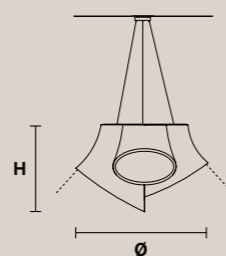

MABELL S3G

H 50 cm / 19.68"
Ø 85 cm / 33.46"

LED x 30 W CRI>80
3000 K - 4800 lm
Dimmable: PUSH + 1-10V