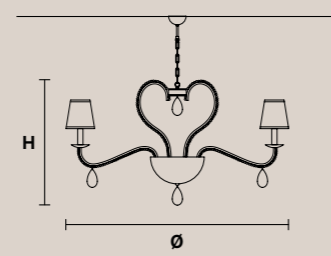

NOBLESSE 8

H 62 cm / 24.18"
Ø 86 cm / 33.54"

8×E14×40 W max
USA 8×E12×40 W max
(not included)

Paralumi/shade SHA-BD/12/IV