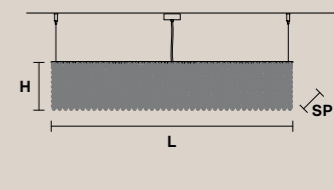

16xE14x40 W  
USA 16xE12x40 W  
(not included)

**CUBO S/LONG/R** CE U

**RECTANGULAR**

H 60 cm / 23.62"  
SP 25 cm / 9.84"  
L 100 cm / 39.37"

20xE14x40 W  
USA 20xE12x40 W  
(not included)

**CUBO S/LONG/S** CE U