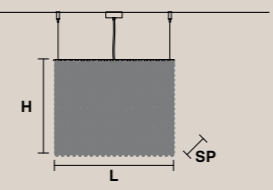

CUBO S/LONG/B CE U

RECTANGULAR

H 40 cm / 15.74"
SP 12.5 cm / 4.92"
L 50 cm / 19.68"

7xE14x40 W
USA 7xE12x40 W
(not included)