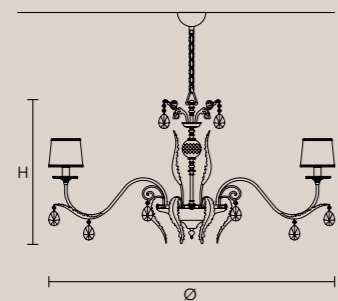

## ACANTIA 12

H 60 cm / 27.55"  
Ø 120 cm / 47.24"

12×E14×40 W max  
USA 12×E12×40 W max  
(not included)

Paralumi/shade DAM/14/WH