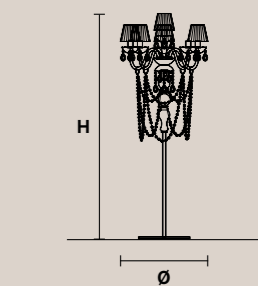

MILORD STL5+1

H 180 cm / 70.20"
Ø 60 cm / 23.40"

6xE14x40 W max*
USA 6xE12x40 W max*
(not included)

Paralumi/shades ORGANZA
INCLUSI/INCLUDED
* Candle shape necessary for lampshades