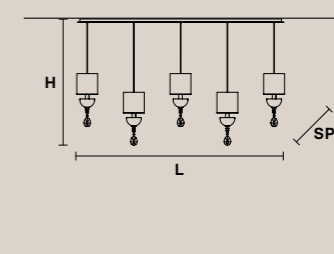

NUARÉ PL5

H 105 cm / 41.33"
L 170 cm / 66.92"
SP 17 cm / 6.69"

5×E14×40 W max
USA 5×E12×40 W max
(not included)

Paralumi/shade SAT/17/SN