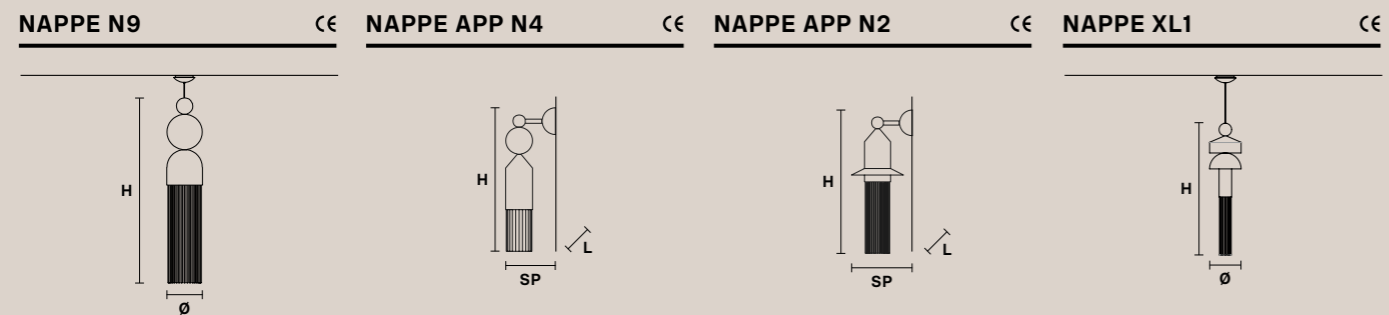

NAPPE N9	NAPPE APP N4	NAPPE APP N2	NAPPE XL1
H 39 cm / 15.35" Ø 7.5 cm / 2.95"	H 40 cm / 15.74" L 7.5 cm / 2.95" SP 14 cm / 5.51"	H 42 cm / 16.53" L 15 cm / 5.90" SP 18 cm / 13.77"	H 125 cm / 49.21" Ø 30 cm / 11.81"
1 x LED COB 5W 3000K - 750 lm Not dimmable	1 x LED COB 5W 3000K - 750 lm Not dimmable	1 x LED COB 5W 3000K - 750 lm Not dimmable	UP 1 x LED 12W 3000K 1920 lm DOWN 1 x LED 8.5W 3000K 1360 lm Dimmable: 1-10V + PUSH + DALI

NAPPE XL2	NAPPE XL3	NAPPE C3	NAPPE C5
H 135 cm / 53.14" Ø 35 cm / 13.77"	H 110 cm / 43.30" Ø 30 cm / 11.81"	3 x LED COB 15W 3000K - 2250 lm Dimmable: 1-10V + PUSH	10 x LED COB 25W 3000K - 3750 lm Dimmable: 1-10V + PUSH
UP 1 x LED 12W 3000K 1920 lm DOWN 1 x LED 8.5W 3000K 1360 lm Dimmable: 1-10V + PUSH + DALI	1 x LED 12W 3000K - 1920 lm Dimmable: 1-10V + PUSH + DALI		

NAPPE C10
10 x LED COB 50W 3000K - 7500 lm Dimmable: 1-10V + PUSH + DALI

NAPPE
SUGGESTED COMPOSITIONS