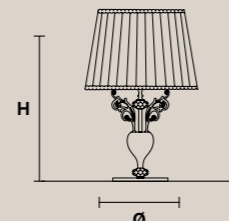

BELLE EPOKE TL1G CE

H 65 cm / 25.60"
Ø 40 cm / 15.80"

☉ 1×E27×60 W max
USA 1×E26×60 W max
(not included)

Paralumi/shade ORG-BD/40/VIO
Paralumi/shade PON-BD/40/IV