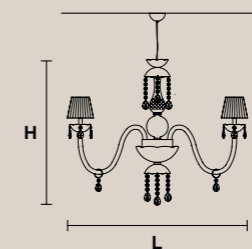

**MILORD 8+4**

H 80 cm / 31.20"  
Ø 90 cm / 35.10"

12xE14x40 W max\*  
USA 12xE12x40 W max\*  
(not included)

Paralumi/shades ORGANZA  
INCLUSI/INCLUDED  
\* Candle shape necessary for lampshades

**MILORD 8**