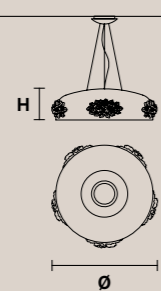

DAME S80

H 26 cm / 10.23"
Ø 80 cm / 31.49"

LED x 27 W CRI>80
3000 K - 3720 lm
Dimmable: 1-10V + PUSH