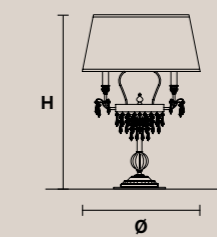

GLASSÉ TL3

H 60 cm / 23.62"
Ø 40 cm / 15.75"

3×E14×40 W max
USA 3×E12×40 W max
(not included)

Paralumi/shade DAM IV