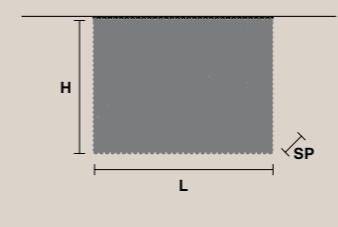

CUBO PL/LONG/F CE U

RECTANGULAR

H 60 cm / 23.62"
SP 12.5 cm / 4.92"
L 75 cm / 29.52"

13x E14x40 W
USA 13x E12x40 W
(not included)