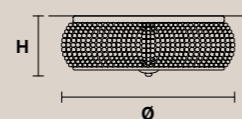

GALÁ PL3

H 12 cm / 4.68"
Ø 36 cm / 14.04"

3×E14×40 W max
USA 3×E12×40 W max
(not included)

Paralumi/shade PIZ/36/WH
Paralumi/shade PIZ/36/IV