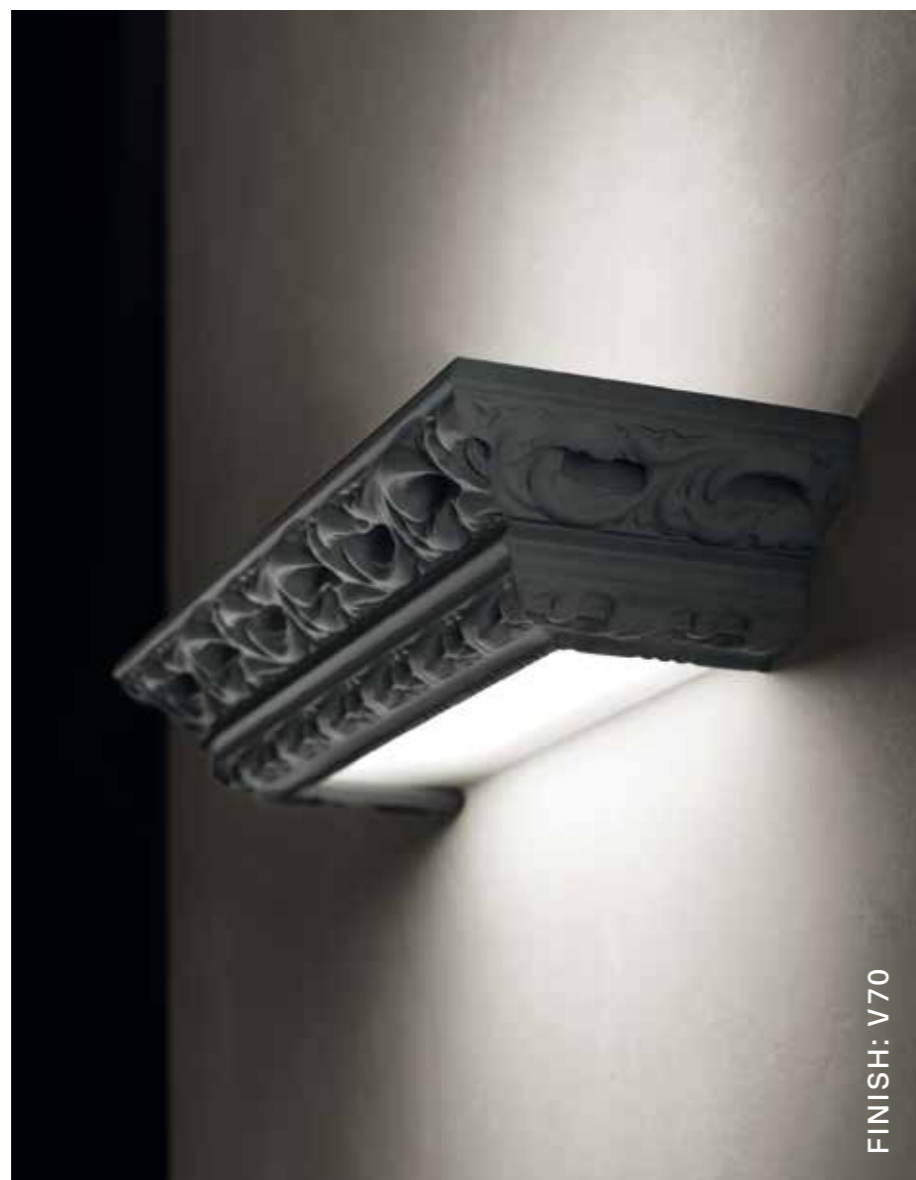

Artè LED A1 70