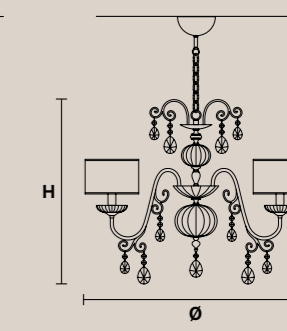

ANTIKA 5

CE U

H 62 cm / 24.40"
Ø 70 cm / 27.60"

5xE14x40 W max
USA 5xE12x40 W max
(not included)

Paralumi/shade SAT/17/WH