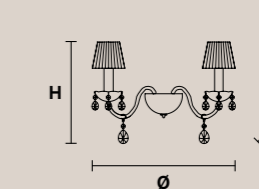

MILORD A2

H 40 cm / 15.60"
L 40 cm / 15.60"
SP 25 cm / 9.75"

2xE14x40 W max*
USA 2xE12x40 W max*
(not included)

Paralumi/shades ORGANZA
INCLUSI/INCLUDED
* Candle shape necessary for lampshades