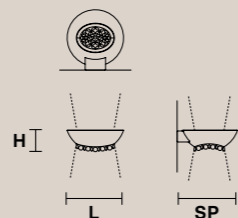

BLINK LED A1 P

H 23 cm / 9.05"
L 9 cm / 3.54"
SP 25 cm / 9.84"

UP LED x 3 W CRI>80
3000 K - 450 lm
DOWN LED x 3 W CRI>80
3000 K - 450 lm
Dimmable: 1-10V + PUSH

Masiero Dimore

Technical Info

BLOB

Lampada con struttura in metallo verniciato. Illuminazione LED

Powder coated metal frame. LED lighting system.

Lampe mit lackierter Metallstruktur. LED-Beleuchtung.

Lampe avec structure en métal verni. LED éclairage.

Лампа с окрашенным металлическим каркасом. Светодиодное освещение