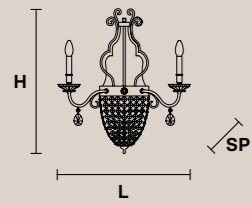

Glass diffuser

**ELEGANTIA PLV3**

H 20 cm / 7.90"  
Ø 40 cm / 15.80"

3x E27x60 W  
USA 3x E26x60 W  
(not included)

Glass diffuser

**ELEGANTIA A2+1** 

H 60 cm / 23.70"  
L 38 cm / 15.00"  
SP 20 cm / 7.90"

2×E14×40 W  
1×E27×60 W  
USA 2×E12×40 W  
1×E26×60 W  
(not included)