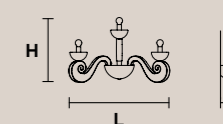

5x E14x60 W max  
USA 5x E12x40 W max (not included)

**BOTERO TL2**

H 55 cm / 21.65"  
Ø 30 cm / 11.81"

2x E14x60 W max  
USA 2x E12x40 W max (not included)

**BOTERO A3**

H 30 cm / 11.81"  
L 40 cm / 15.74"  
SP 23 cm / 9.05"