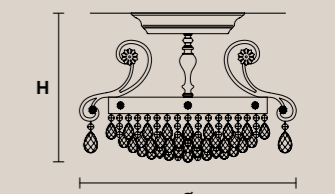

ALLURE PL6

H 37 cm / 14.56"
Ø 50 cm / 19.68"

6×E14×40 W max
USA 6×E12×40 W max
(not included)