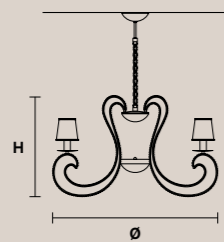

CRISTALIS 12 CE U

H 70 cm / 27.56"
Ø 115 cm / 45.28"

12×E14×40 W*
USA 12×E12×40 W*
(not included)

Paralumi/Shade SAT/14/ECRU
* Candle shape necessary for lampshades