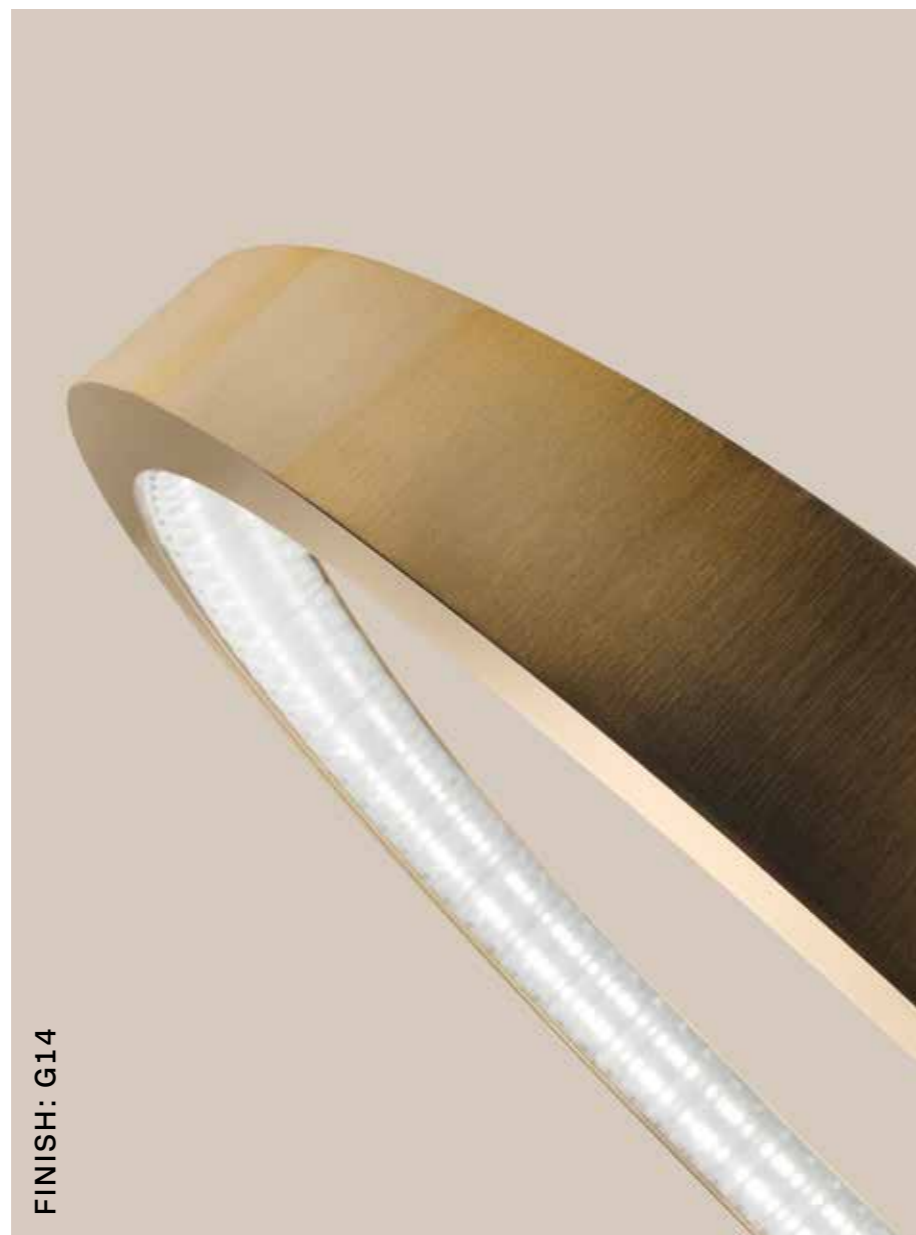

Masiero Dimore

FINISH: G14