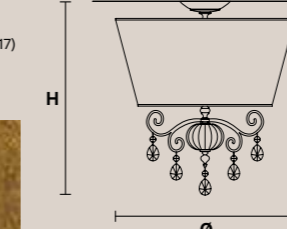

ANTIKA PL1

CE U

H 46 / 18.10"
L 46 / 18.10"

1xE27x60 W max
USA 1xE26x60 W max
(not included)

Paralumi/shade SAT/45/WH