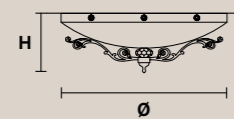

BELLE EPOKE PL4 CE

H 22 cm / 8.66"
Ø 60 cm / 23.70"

☉ 4×E27×60 W max
USA 4×E26×60 W max
(not included)

Diffuser opaque glass