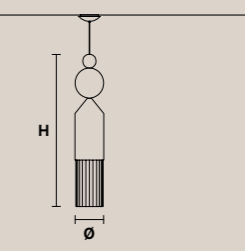

NAPPE N4

H 38 cm / 14.96"
Ø 7.5 cm / 2.95"

1 x LED COB 5W
3000K - 750 lm
Not dimmable