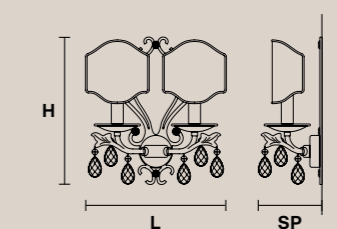

ALLURE A2

H 38 cm / 14.96"
L 35 cm / 13.77"
SP 14 cm / 5.51"

2×E14×40 W max
USA 2×E12×40 W max
(not included)

Paralumi/shade DAM/GD-CREAM