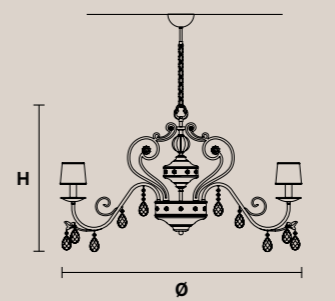

## ALLURE 10

H 70 cm / 27.56"  
Ø 105 cm / 41.33"

10×E14×40 W max  
USA 10×E12×40 W max  
(not included)

Paralumi/shade DAM/12/GD-CREAM