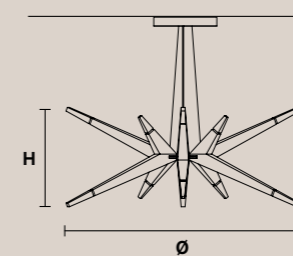

EVA A3	EVA A2	EVA A1 M	EVA TL3+1G
H 70 cm / 27.60" L 40 cm / 15.80" SP 20 cm / 7.90" 3×E27×100 W max USA 3×E26×60 W max <i>(not included)</i> Aluminum lampshades included	H 55 cm / 21.65" L 45 cm / 17.71" SP 18 cm / 7.08" 2×E27×100 W max USA 2×E26×60 W max <i>(not included)</i> Aluminum lampshades included	H 54 cm / 21.30" L 30 cm / 11.90" SP 15 cm / 6.00" 1×E27×100 W max USA 1×E26×60 W max <i>(not included)</i> Aluminum lampshades included	H 75 cm / 29.60" Ø 40 cm / 15.80" 3×E27×100 W max 1×R7S×150 W max USA 3×E26×60 W max 1×E12×40 W max <i>(not included)</i> Aluminum lampshades included

EVA TL1 M	EVA TL1 P
H 53 cm / 21.00" Ø 30 cm / 11.90" 3×E27×100 W max 1×R7S×150 W max USA 3×E26×60 W max 1×E12×40 W max <i>(not included)</i> Aluminum lampshades included	H 28 cm / 11.10" Ø 14 cm / 5.60" 1×E14×60 W max USA 1×E12×40 W max <i>(not included)</i> Aluminum lampshades included

Masiero Dimore

Technical Info

FLASHWOOD

Lampada a LED con bracci in legno di rovere naturale; diffusori in borosilicato.

LED lamp with arms made in natural oak; borosilicate diffuser.

LED-Leuchter mit Armen aus Eichenholz natur. Diffusoren aus borosilicate.

Lampe à Leds avec des bras en bois de chêne rouvre naturel; diffuseurs en borosilicate.

Светодиодная лампа с рожками из натурального дуба; рассеиватели из боросиликатного стекла.

FLASHWOOD S12 140