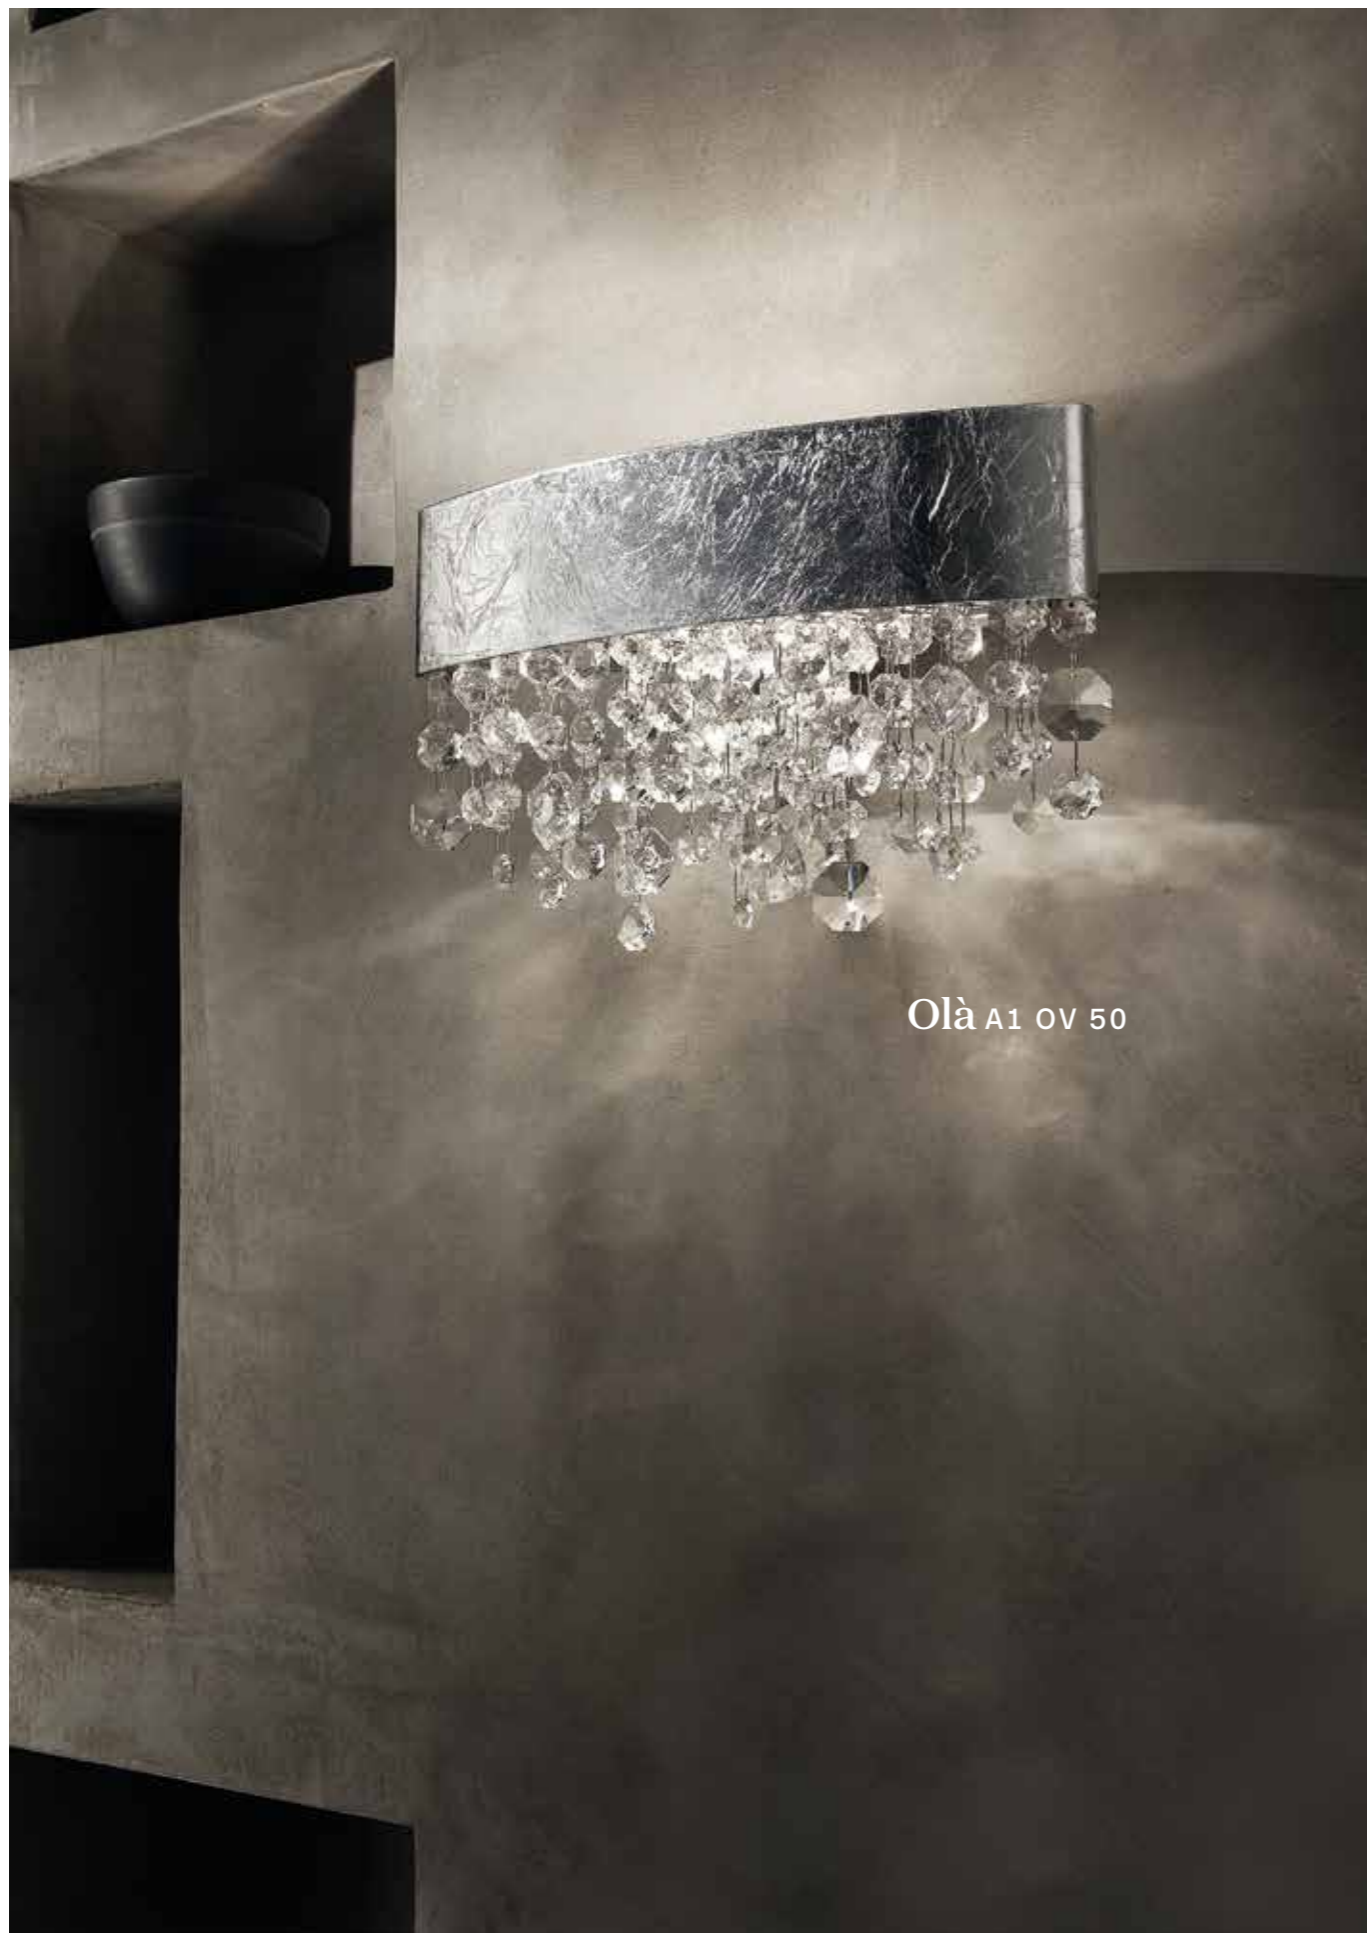

Masiero Dimore

Olà A1 OV 50