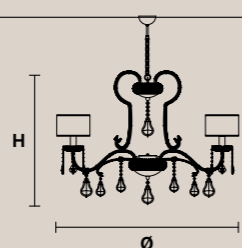

GALÁ 12+3+2

H 62 cm / 24.18"
Ø 110 cm / 42.90"

12×E14×40 W max
5×G9×40 W max
Halogen

USA 12×E12×40 W max
(not included)

Paralumi/shade PIZ/12/WH
Paralumi/shade PIZ/12/IV