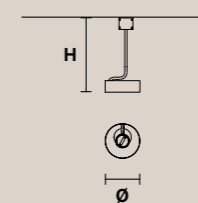

SOUND S1

SOUND S6

SOUND BIL5

H 60 cm / 23.62" (with ROD B)
Ø 30 cm / 11.81"

H 102 cm / 40.16" (with ROD B)
Ø 110 cm / 43.30"

H 58 cm / 22.83" (with ROD B)
L 191 cm / 75.19"
SP 64 cm / 25.19"

1xG9x40 W max

6xG9x40 W max

5xG9x40 W max

UP LED x 8.2 W CRI>80
3000 K - 650 lm

UP LED x 48 W CRI>80
3000 K - 3840 lm

UP LED x 38 W CRI>80
3000 K - 3040 lm

DOWN LED x 8.2 W CRI>80
3000 K - 650 lm

DOWN LED x 48 W CRI>80
3000 K - 3840 lm

DOWN LED x 38 W CRI>80
3000 K - 3040 lm

Dimmable: PUSH + 1-10V

Dimmable: DALI + 1-10V + PUSH

Dimmable: DALI + 1-10V + PUSH