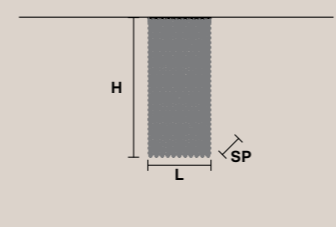

4x E14x40 W  
USA 4x E12x40 W  
(not included)

CUBO PL/SQUARE/MEDIUM/40 CE U

**SQUARE**

H 40 cm / 15.74"  
L 25 cm / 9.84"  
SP 25 cm / 9.84"

7x E14x40 W  
USA 7x E12x40 W  
(not included)

CUBO PL/SQUARE/MEDIUM/60 CE U