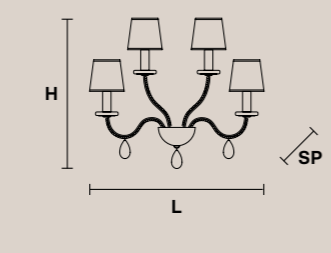

NOBLESSE A4

H 48 cm / 18.72"
L 50 cm / 19.50"
SP 24 cm / 9.36"

4×E14×40 W max
USA 4×E12×40 W max
(not included)

Paralumi/shade SHA-BD/12/IV