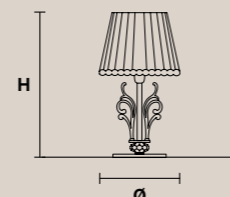

BELLE EPOKE TL1P CE

H 32 cm / 12.60"
Ø 16 cm / 6.30"

☉ 1×E14×40 W max
USA 1×E12×40 W max
(not included)

Paralumi/shade ORG-BD/40/VIO
Paralumi/shade PON-BD/40/IV