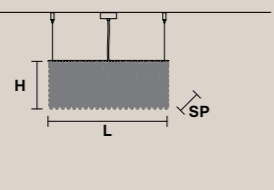

Technical Info

**CUBO S/SQUARE/LARGE/40** CE U

**SQUARE**

H 40 cm / 15.74"  
L 50 cm / 19.68"  
SP 50 cm / 19.68"

12xE14x40 W  
USA 12xE12x40 W  
(not included)

**CUBO S/LONG/A** CE U

**RECTANGULAR**

H 20 cm / 7.87"  
SP 12.5 cm / 4.92"  
L 50 cm / 19.68"