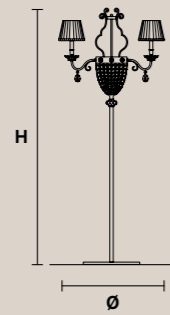

ELEGANTIA STL3

H 180 cm / 70.90"
Ø 45 cm / 17.80"

3×E14×40 W
USA 3×E12×40 W
(not included)

Paralumi/Shade PON-BD/16/WH
Paralumi/Shade PON-BD/16/IV