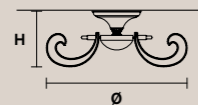

CRISTALIS PL12 CE

H 40 cm / 15.75"
Ø 85 cm / 33.46"

12×G9×40 W
(not included)