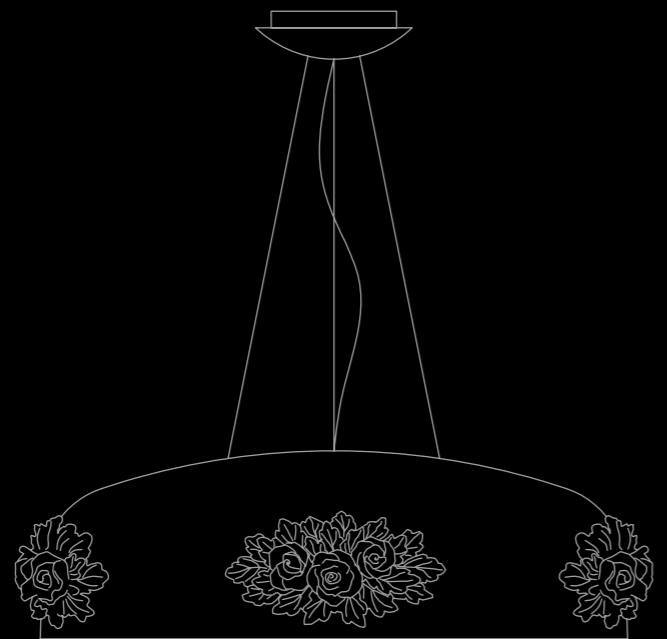

DAME

design by Manuel e Vanessa Vivian

Dame s65