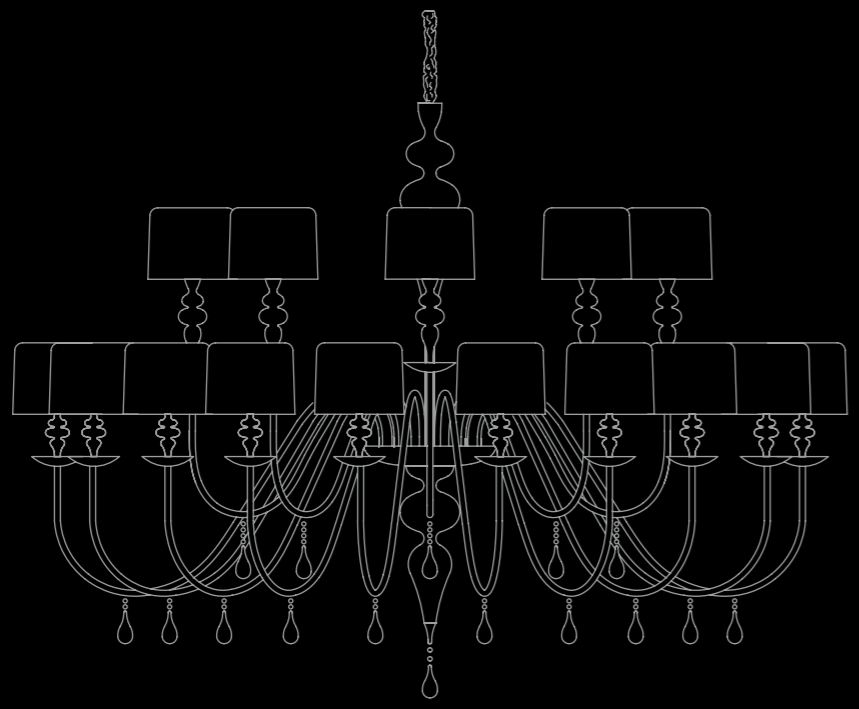

EVA

design by Fly Design Studio