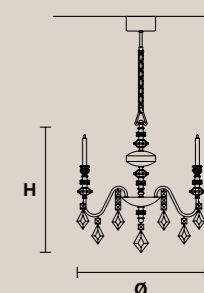

CHIC 5 CE

H 60 cm / 23.62"
Ø 50 cm / 19.68"

5×G9×40 W max
(not included)