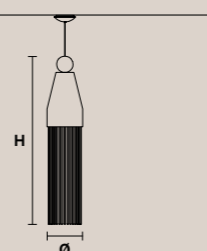

**NAPPE N1**

H 36 cm / 14.17"  
Ø 15 cm / 5.90"

1 x LED COB 5W  
3000K - 750 lm  
Not dimmable

**NAPPE N2**

H 40 cm / 15.74"  
Ø 15 cm / 5.90"

1 x LED COB 5W  
3000K - 750 lm  
Not dimmable

**NAPPE N3**

H 36 cm / 14.17"  
Ø 15 cm / 5.90"