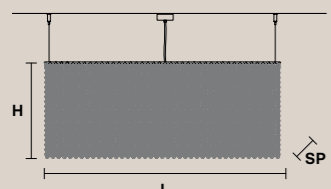

CUBO S/LONG/H CE U

RECTANGULAR

H 40 cm / 15.74"
SP 12.5 cm / 4.92"
L 100 cm / 39.37"

11xE14x40 W
USA 11xE12x40 W
(not included)