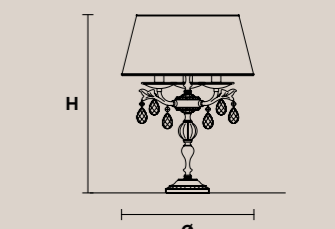

ALLURE TL3

H 58 cm / 22.83"
Ø 43 cm / 16.92"

3×E14×40 W max
USA 3×E12×40 W max
(not included)

Paralumi/shade DAM/43/GD-CREAM