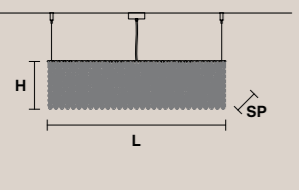

CUBO S/LONG/D CE U

RECTANGULAR

H 20 cm / 7.87"
SP 12.5 cm / 4.92"
L 75 cm / 29.52"

6xE14x40 W
USA 6xE12x40 W
(not included)