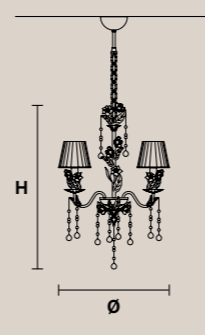

**CERAMIC GARDEN 5** CE U

H 45 cm / 17.72"  
Ø 60 cm / 23.62"

5×E14×40 W  
USA 5×E12×40 W  
(not included)

Paralumi/Shade PON/12/IV  
Paralumi/Shade ORG/12/WH

**CERAMIC GARDEN 3** CE U

H 40 cm / 15.75"  
Ø 40 cm / 15.75"