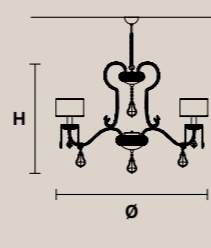

GALÁ 8+2

H 52 cm / 20.47"
Ø 90 cm / 35.43"

8×E14×40 W max
2×G9×40 W max
Halogen

USA 8×E12×40 W max
(not included)

Paralumi/shade PIZ/12/WH
Paralumi/shade PIZ/12/IV