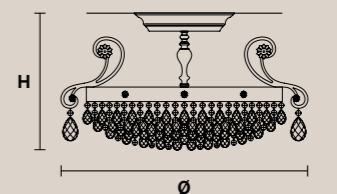

ALLURE PL8

H 40 cm / 15.74"
Ø 68 cm / 26.77"

8×E27×60 W max
USA 8×E26×60 W max
(not included)