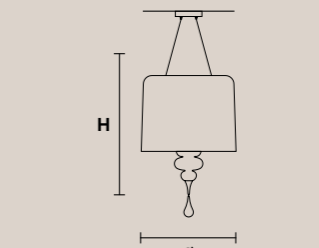

EVA S3+1

H 75 cm / 29.60"
Ø 50 cm / 19.70"

3×E27×100 W max
1×R7S×150 W max
USA 3×E26×60 W max
1×E12×40 W max
(not included)

Aluminum lampshades included