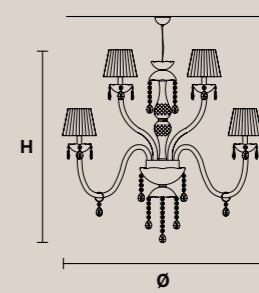

MILORD 10+5

H 85 cm / 33.15"
Ø 100 cm / 39.00"

15xE14x40 W max*
USA 15xE12x40 W max*
(not included)

Paralumi/shades ORGANZA
INCLUSI/INCLUDED
* Candle shape necessary for lampshades