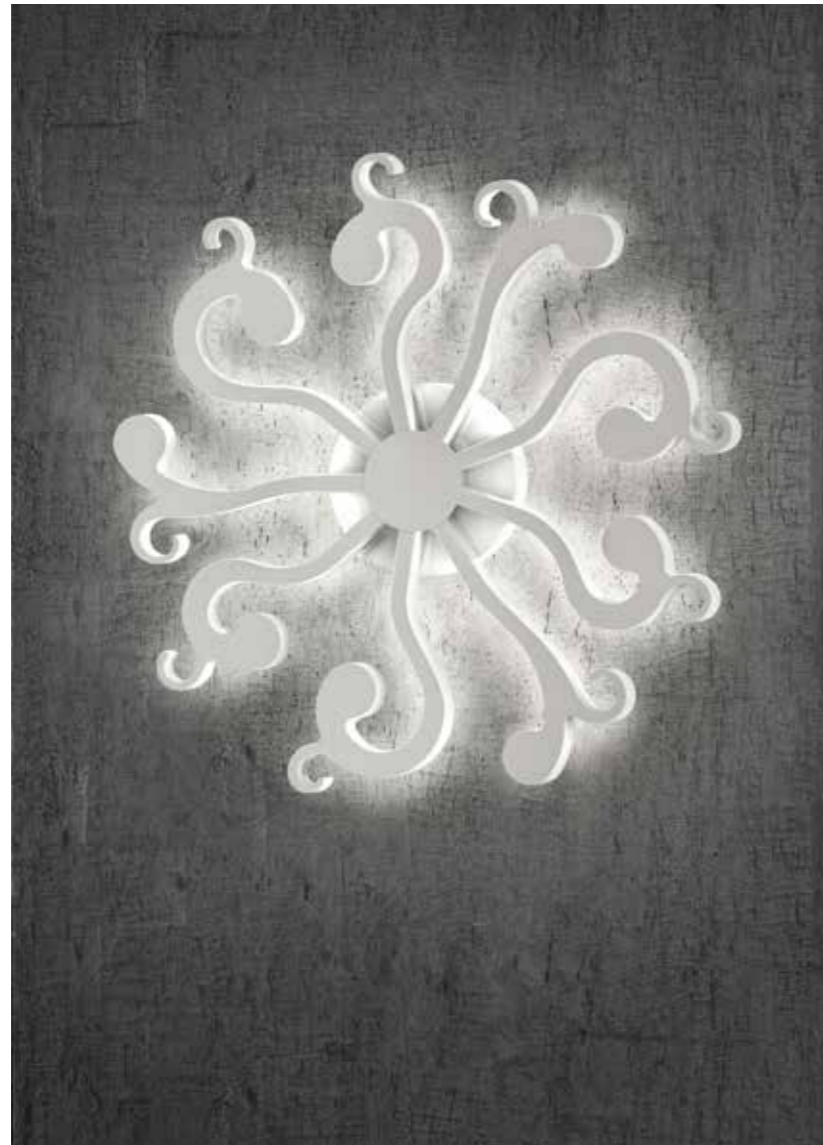

Masiero Dimore

Virgo A70