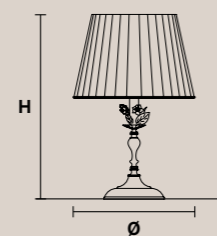

CERAMIC GARDEN TL1G CE

H 60 cm / 23.62"
Ø 40 cm / 15.75"

1×E27×60 W
USA 1×E26×60 W
(not included)

Paralumi/Shade PON/12/IV
Paralumi/Shade ORG/12/WH