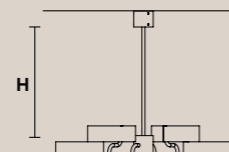

ROD-SOUND S6*

A	70 cm / 27.55"
B	50 cm / 19.68"
C	30 cm / 11.81"