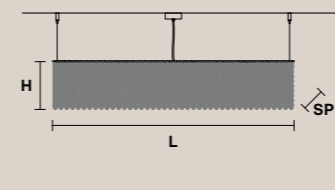

13xE14x40 W  
USA 13xE12x40 W  
(not included)

**CUBO S/LONG/G** CE U

**RECTANGULAR**

H 20 cm / 7.87"  
SP 12.5 cm / 4.92"  
L 100 cm / 39.37"

6xE14x40 W  
USA 6xE12x40 W  
(not included)

**CUBO S/LONG/P** CE U