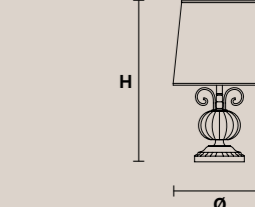

ANTIKA TL1 P

CE

H 36 cm / 14.20"
Ø 20 cm / 7.90"

1xE14x40 W max
USA 1xE12x40 W max
(not included)

Paralumi/shade SAT/20TL/WH