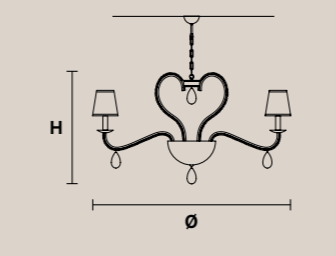

### NOBLESSE 6

H 62 cm / 24.18"  
Ø 76 cm / 29.64"

6×E14×40 W max  
USA 6×E12×40 W max  
(not included)

Paralumi/shade SHA-BD/12/IV