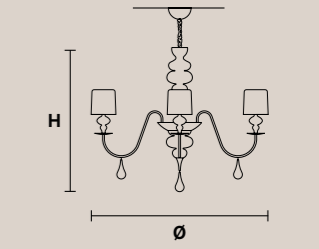

**EVA S8** 

H 75 cm / 29.60"  
Ø 90 cm / 35.50"

8×E14×60 W max  
USA 8×E12×40 W max  
(not included)

Aluminum lampshades included

**EVA S5** 

H 60 cm / 23.65"  
Ø 70 cm / 27.60"

5×E14×60 W max  
USA 5×E12×40 W max  
(not included)