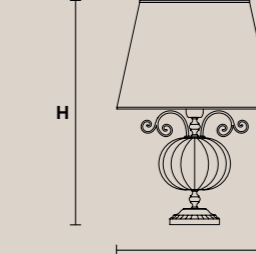

ANTIKA TL1 G

CE

H 60 cm / 23.60"
Ø 40 cm / 15.80"

1xE27x60 W max
USA 1xE26x60 W max
(not included)

Paralumi/shade SAT/40/WH