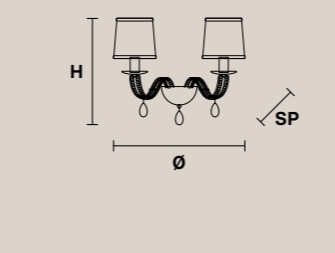

NOBLESSE A2

H 40 cm / 15.60"
L 46 cm / 17.94"
SP 18 cm / 7.02"

2×E14×40 W max
USA 2×E12×40 W max
(not included)

Paralumi/shade SHA-BD/12/IV

Masiero Dimore

Technical Info

NUARÉ

Struttura in metallo e fusione d'ottone. Bobeges e sfera centrale in borosilicato fumè, paralumi in raso Silver Night. Pendagli in cristallo fumè.

Metal and cast-brass frame. Smoky borosilicate bobèches and central sphere, satin shades col. Silver Night. Smoky crystal pendants

Struktur aus Metall und Messingguss. Borosilikat-Schalen und Kugel in der Farbe Fumé, Lampenschirme aus Satin in der Farbe Silver Night. Fumé Kristall-Behang.

Structure en métal et fusion de laiton. Bobèches et boule en borosilicate fumé, abat-jours en satin col. Silver Night. Pendentifs de cristal fumé.

Металлический каркас и латунное литье. Чаша и центральная сфера боросиликатного дымчатого стекла, абажуры из сатина в цвете Silver Night. Подвесы из цветного хрустала.