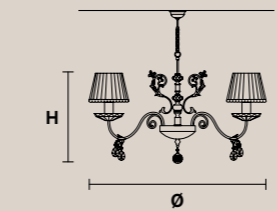

PRIMADONNA 5 CE U

H 50 cm / 19.70"
Ø 70 cm / 27.58"

5×E14×40 W max
USA 5×E12×40 W max
(not included)

Paralumi/shade PON-BD/16/IV