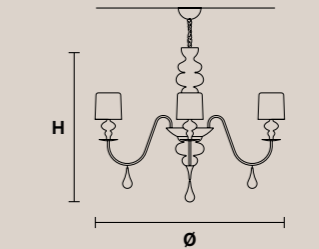

EVA S8

H 75 cm / 29.60"
Ø 90 cm / 35.50"

8×E14×60 W max
USA 8×E12×40 W max
(not included)

Aluminum lampshades included