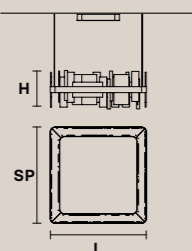

HONICÉ S80

H 33 cm / 12.99"
L 80 cm / 31.49"
SP 80 cm / 31.49"

UP LED x 28.1W CRI>80
3000K-4992 lm
DOWN LED x 60.85 W CRI>80
3000K-10816 lm
Dimmable: 0-10V