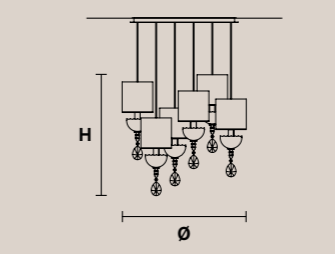

### NUARÉ PL6

H 100 cm / 39.37"  
Ø 70 cm / 27.55"

6×E14×40 W max  
USA 6×E12×40 W max  
(not included)

Paralumi/shade SAT/17H17/SN