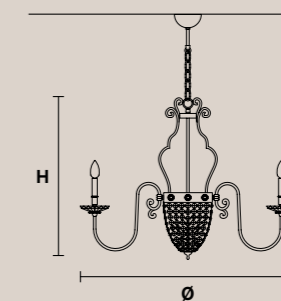

ELEGANTIA 8+1

H 65 cm / 25.60"
Ø 85 cm / 33.50"

8x E14x40 W
1x E27x60 W
USA 8x E12x40 W
1x E26x60 W
(not included)