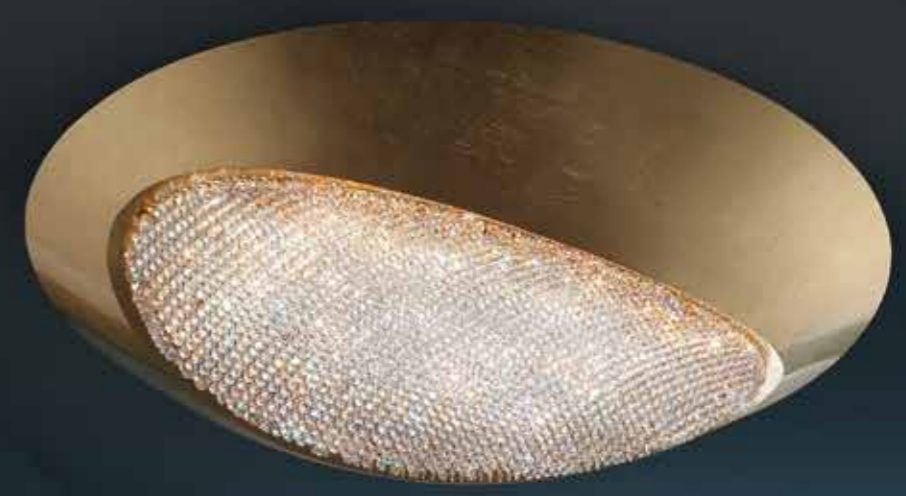

BLINK

design by Manuel Vivian

Blink PL8 90