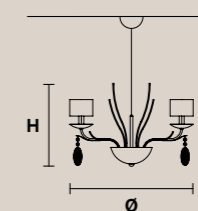

ISBEL 6

H 51 cm / 20.07"
Ø 80 cm / 31.49"

6×E14×40 W max
USA 6×E12×40 W max
(not included)

Paralumi/shade SAT/17/ECRU