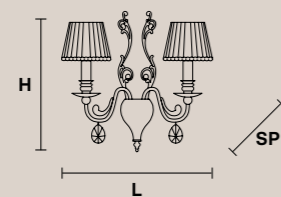

BELLE EPOKE A2 CE U

H 45 cm / 17.80"
L 45 cm / 17.80"
SP 20 cm / 7.90"

☉ 2×E14×40 W max
USA 2×E12×40 W max
(not included)

Paralumi/shade ORG-BD/16/VIO
Paralumi/shade PON-BD/16/IV