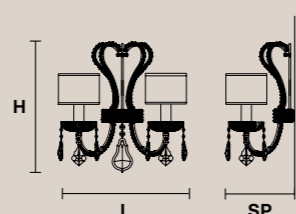

GALÁ A2

H 18 cm / 7.08"
L 35 cm / 13.77"
SP 35 cm / 13.77"

2×E14×40 W max
USA 2×E12×40 W max
(not included)

Paralumi/shade PIZ/12/WH
Paralumi/shade PIZ/12/IV

Masiero Dimore

GLASSÉ

La struttura metallica è impreziosita da piogge di pendenti in cristallo. Paralumi damascati.

The metal structure is enriched with cascades of crystal pendants. Damask lampshades.

Die Struktur aus Metall ist mit zahlreichen Prismen aus Bleiglas geschmückt. Lampenschirme aus Damast.

La structure métallique est agrémentée d'une pluie de pampilles en cristal. Abat-jours damassés.

Металлический каркас украшен ниспадающими хрустальными подвесами. Абажуры из ткани с камчатным узором.