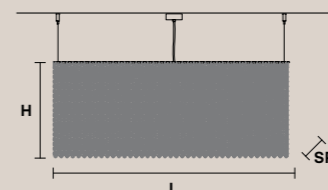

CUBO S/LONG/Q CE U

RECTANGULAR

H 40 cm / 15.74"
SP 25 cm / 9.84"
L 100 cm / 39.37"

16xE14x40 W
USA 16xE12x40 W
(not included)