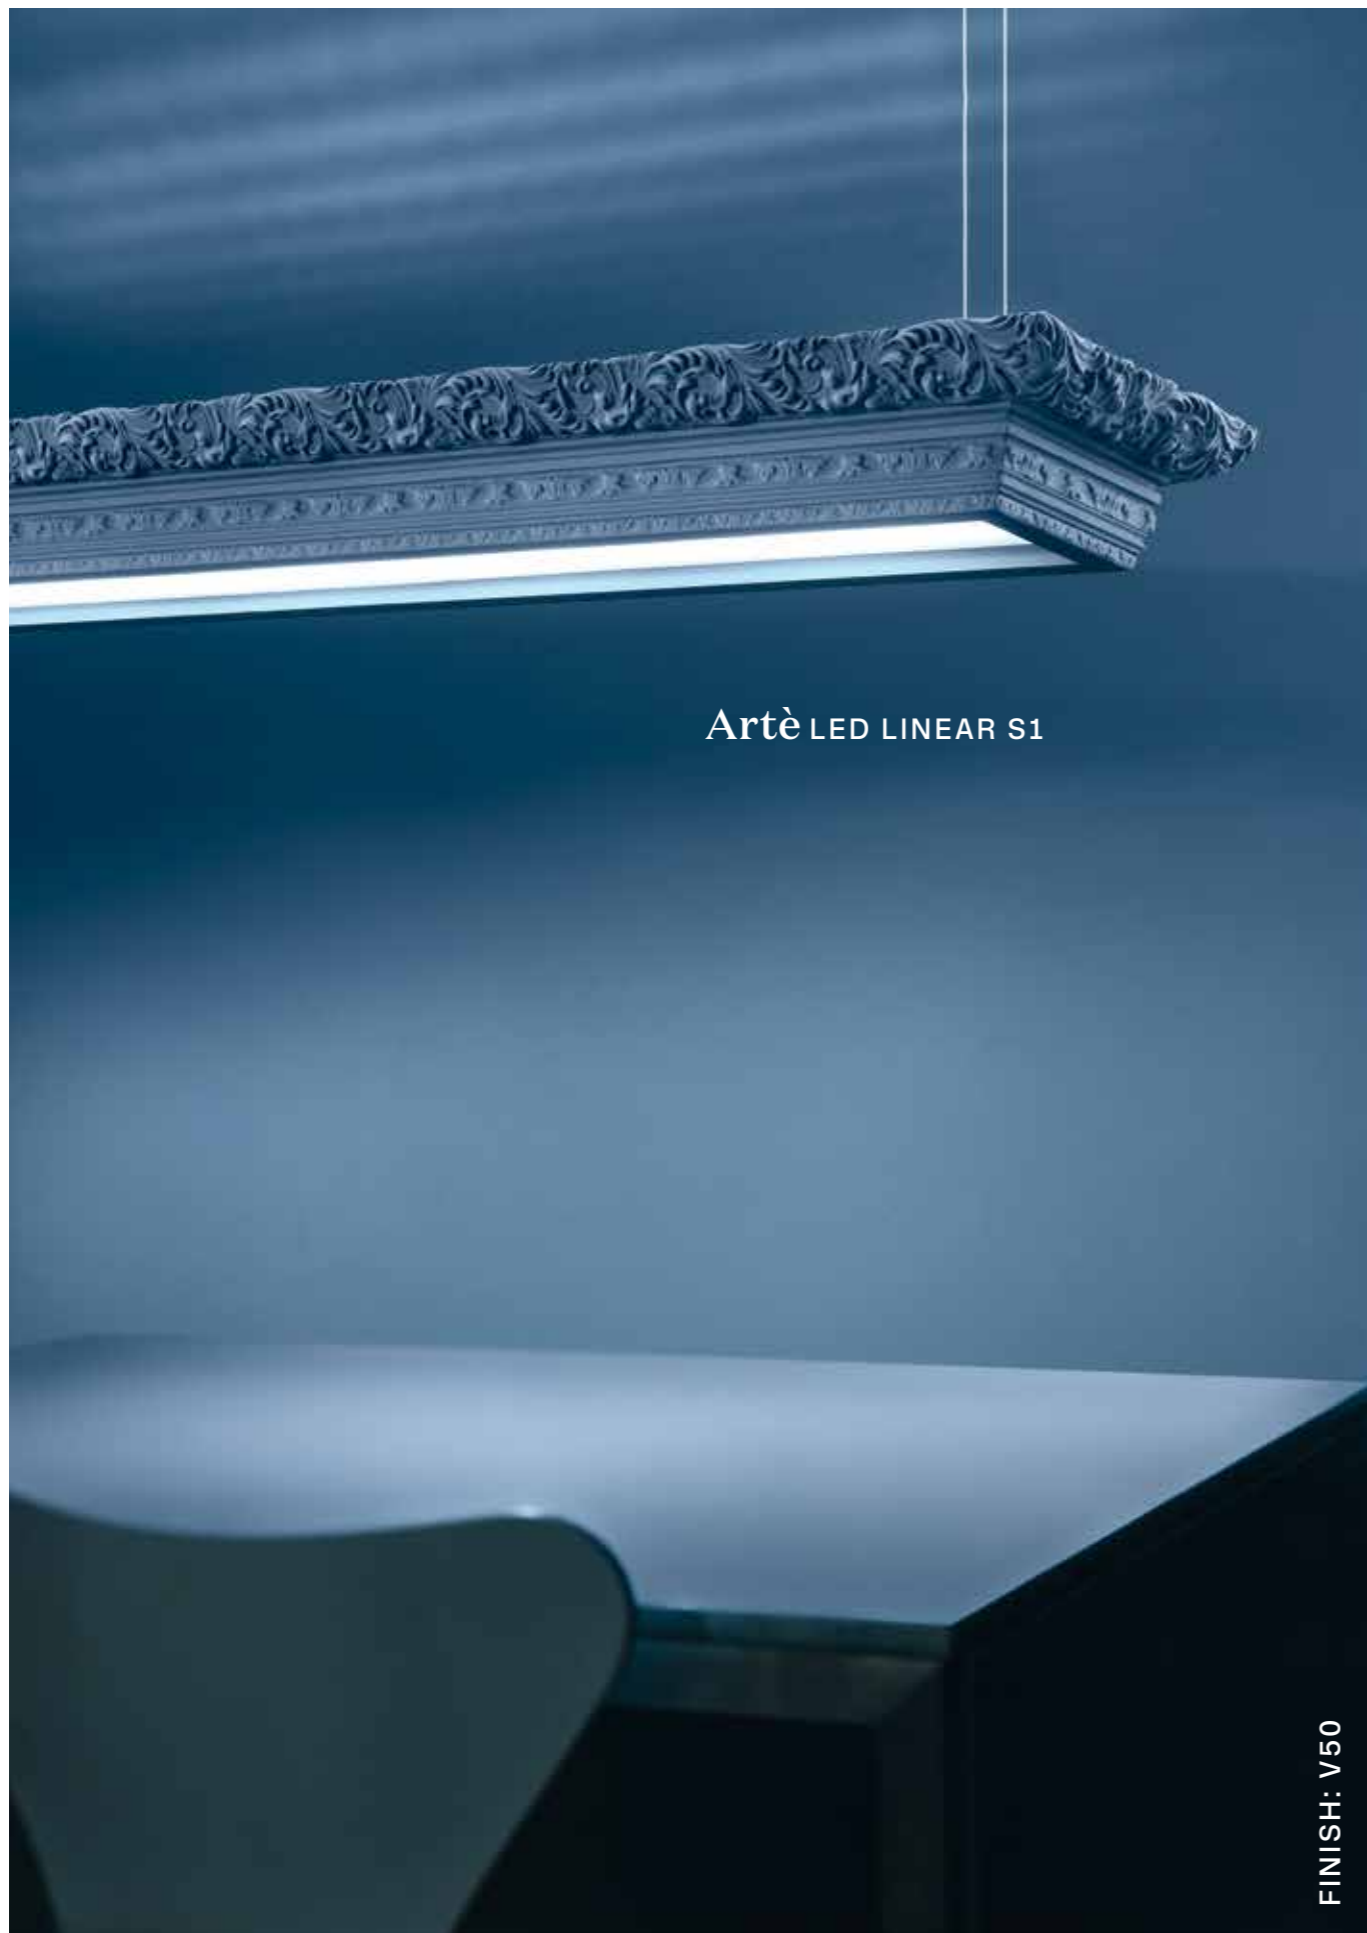

Artè LED LINEAR S1

FINISH: V50