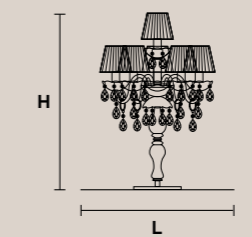

MILORD TL5+1

H 70 cm / 27.30"
Ø 50 cm / 19.50"

6xE14x40 W max*
USA 6xE12x40 W max*
(not included)

Paralumi/shades ORGANZA
INCLUSI/INCLUDED
* Candle shape necessary for lampshad