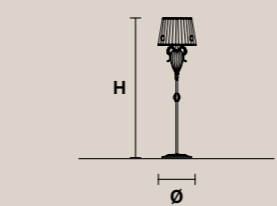

PRIMADONNA STL1 CE

H 180 cm / 70.90"
Ø 40 cm / 15.80"

1×E27×60 W max
USA 1×E26×60 W max
(not included)

Paralumi/shade PON-BD/40/IV