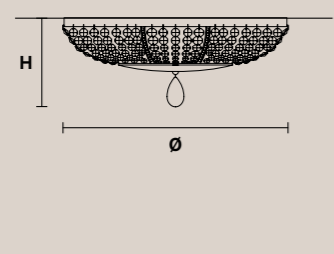

NOBLESSE PL6

H 30 cm / 11.70"
Ø 62 cm / 24.18"

6×E14×40 W max
USA 6×E12×40 W max
(not included)