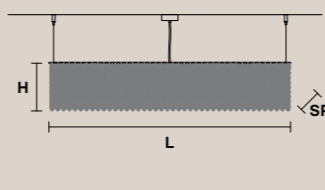

CUBO S/LONG/G CE U

RECTANGULAR

H 20 cm / 7.87"
SP 12.5 cm / 4.92"
L 100 cm / 39.37"

6xE14x40 W
USA 6xE12x40 W
(not included)