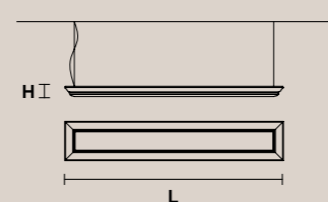

### ARTÉ LED LINEAR S1

H 12 cm / 4.75"  
L 167x30 cm / 67.75x11.80"

UP LED x 10,6 W CRI>80  
3000 K - 2080 lm  
DOWN LED x 30 W CRI>80  
3000 K - 5824 lm  
Dimmable: 0-10V