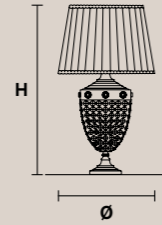

**ELEGANTIA STL3** 

H 180 cm / 70.90"  
Ø 45 cm / 17.80"

3×E14×40 W  
USA 3×E12×40 W  
(not included)

Paralumi/Shade PON-BD/16/WH  
Paralumi/Shade PON-BD/16/IV

**ELEGANTIA TL2 G** 

H 75 cm / 29.60"  
Ø 40 cm / 15.80"