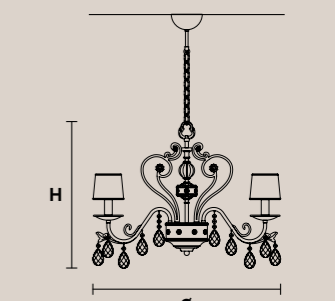

## ALLURE 6

H 58 cm / 22.83"  
Ø 75 cm / 29.52"

6×E14×40 W max  
USA 6×E12×40 W max  
(not included)

Paralumi/shade DAM/12/GD-CREAM