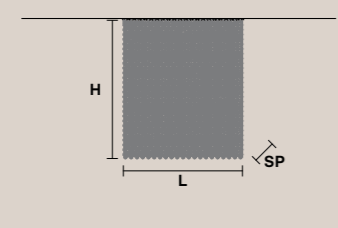

12x E14x40 W  
USA 12x E12x40 W  
(not included)

CUBO PL/LONG/B CE U

**RECTANGULAR**

H 40 cm / 15.74"  
SP 12.5 cm / 4.92"  
L 50 cm / 19.68"

7x E14x40 W  
USA 7x E12x40 W  
(not included)

CUBO PL/LONG/C CE U