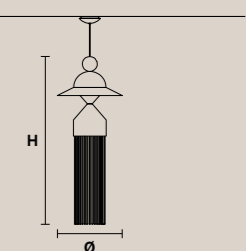

**NAPPE N6**

H 32 cm / 12.59"  
Ø 15 cm / 5.90"

1 x LED COB 5W  
3000K - 750 lm  
Not dimmable

**NAPPE N7**

H 34 cm / 13.38"  
Ø 7.5 cm / 2.95"

1 x LED COB 5W  
3000K - 750 lm  
Not dimmable

**NAPPE N8**

H 39 cm / 15.35"  
Ø 15 cm / 5.90"