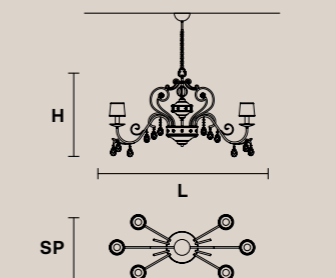

ALLURE 6 BIL

H 70 cm / 27.56"
L 110 cm / 43.30"
SP 60 cm / 23.62"

6×E14×40 W max
USA 6×E12×40 W max
(not included)

Paralumi/shade DAM/12/GD-CREAM