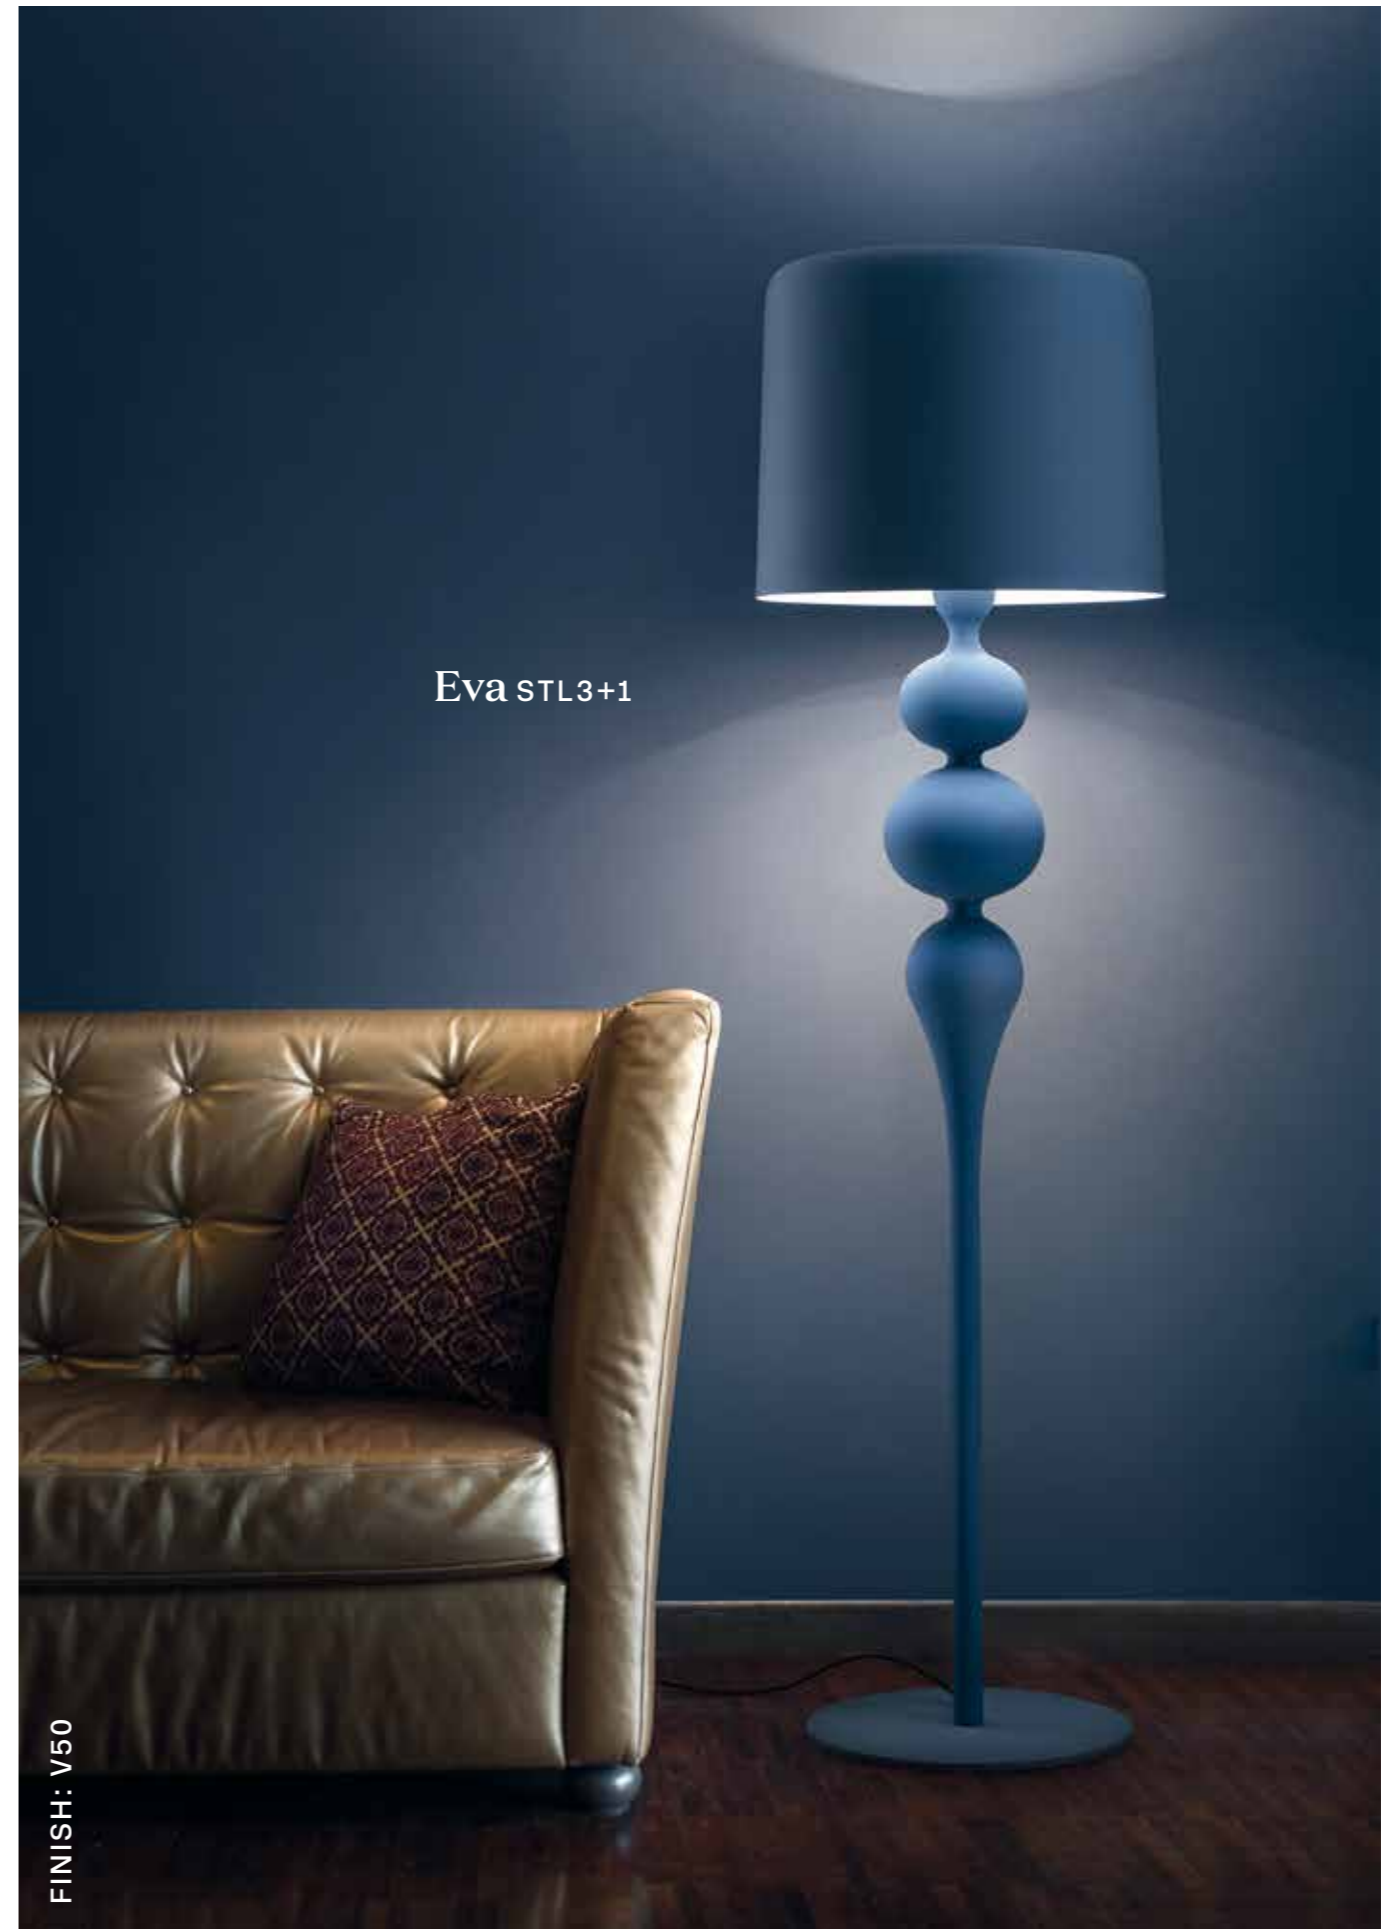

# EVA

design by Fly Design Studio

Eva A2

Eva STL3+1

FINISH: V50

Eva

—178, 179

Masiero Dimore