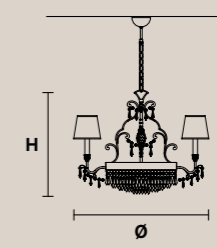

GLASSÉ 6+3

H 60 cm / 23.63"
Ø 75 cm / 29.53"

6×E14×40 W max*
3×G9×60 W max
Halogen

USA 6×E12×40 W max*
(not included)

Paralumi/shade DAM/14/IV
* Candle shape necessary for lampshades