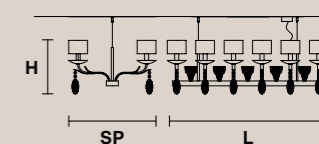

ISBEL 12 BIL

H 37 cm / 14.57"
L 123 cm / 48.42"
SP 70 cm / 27.56"

12×E14×40 W max
USA 12×E12×40 W max
(not included)

Paralumi/shade SAT/17/ECRU