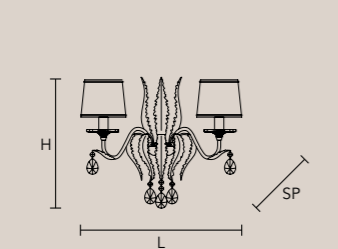

ACANTIA A2

H 40 cm / 15.74"
L 45 cm / 17.71"
SP 18 cm / 7.08"

2×E14×40 W max
USA 2×E12×40 W max
(not included)

Paralumi/shade DAM/14/WH