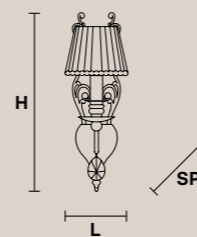

Diffuser opaque glass

**BELLE EPOKE PL3** CE

H 20 cm / 7.90"  
Ø 40 cm / 15.80"

☉ 3×E27×60 W max  
USA 3×E26×60 W max  
(not included)

Diffuser opaque glass

**BELLE EPOKE A1** CE U

H 45 cm / 17.80"  
L 16 cm / 6.30"  
SP 25 cm / 9.90"