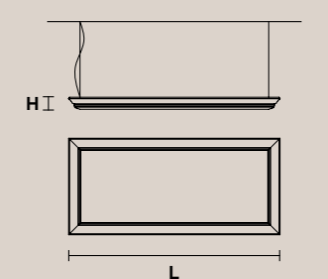

ARTÉ LED S4 RC

H 8 cm / 3.15"
L 138x63 cm / 54.30x24.80"

UP LED x 10,6 W CRI>80
3000 K - 2040 lm
DOWN LED x 70 W CRI>80
3000 K - 13728 lm
Dimmable: 0-10V