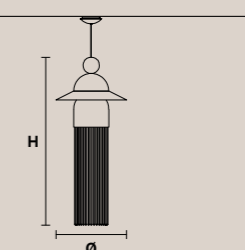

NAPPE N1

H 36 cm / 14.17"
Ø 15 cm / 5.90"

1 x LED COB 5W
3000K - 750 lm
Not dimmable