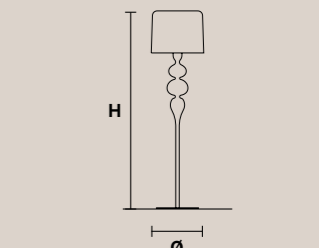

Aluminum lampshades included

**EVA S3+1** 

H 75 cm / 29.60"  
Ø 50 cm / 19.70"

3×E27×100 W max  
1×R7S×150 W max  
USA 3×E26×60 W max  
1×E12×40 W max  
(not included)

Aluminum lampshades included

**EVA STL3+1** 