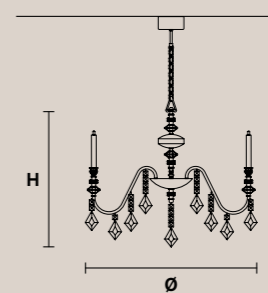

F01 Foglia oro  
Gold leaf

F02 Foglia argento  
Silver leaf

**CHIC 12** CE

H 82 cm / 32.28"  
Ø 115 cm / 45.27"

12×G9×40 W max  
(not included)

**CHIC 8** CE

H 70 cm / 27.55"  
Ø 80 cm / 31.49"

8×G9×40 W max  
(not included)