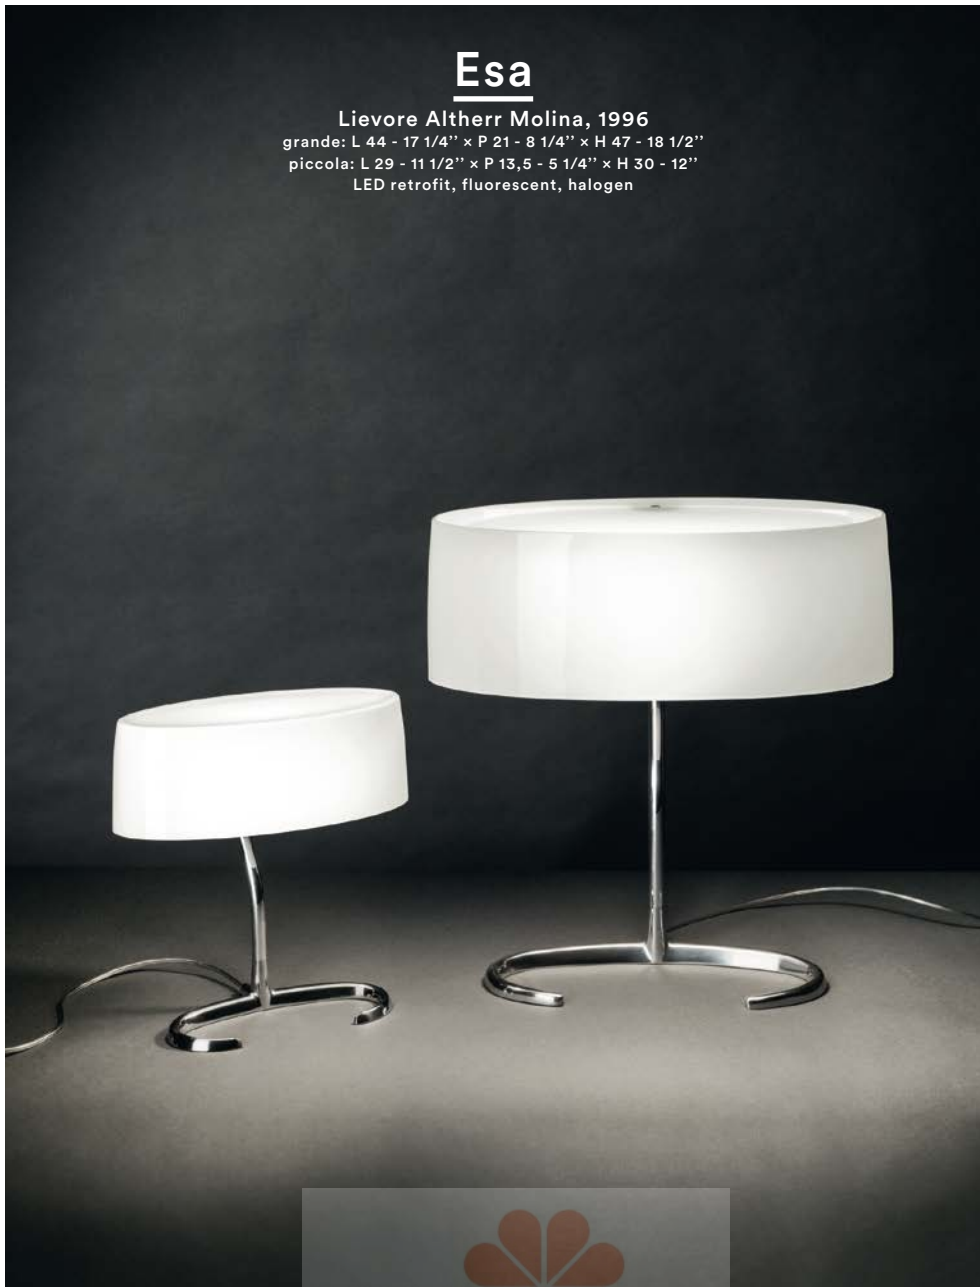

LED retrofit, fluorescent, halogen

Tavolo, *Table*

Gregg

Ludovica + Roberto Palomba, 2007

grande: L 47 - 18 1/2" × P 40 - 15 3/4" × H 40 - 15 3/4"

media: L 31 - 12 3/16" × P 27 - 10 1/4" × H 27 - 10 1/4"

piccola: L 13 - 5 1/8" × P 11 - 4 5/16" × H 11 - 4 5/16"