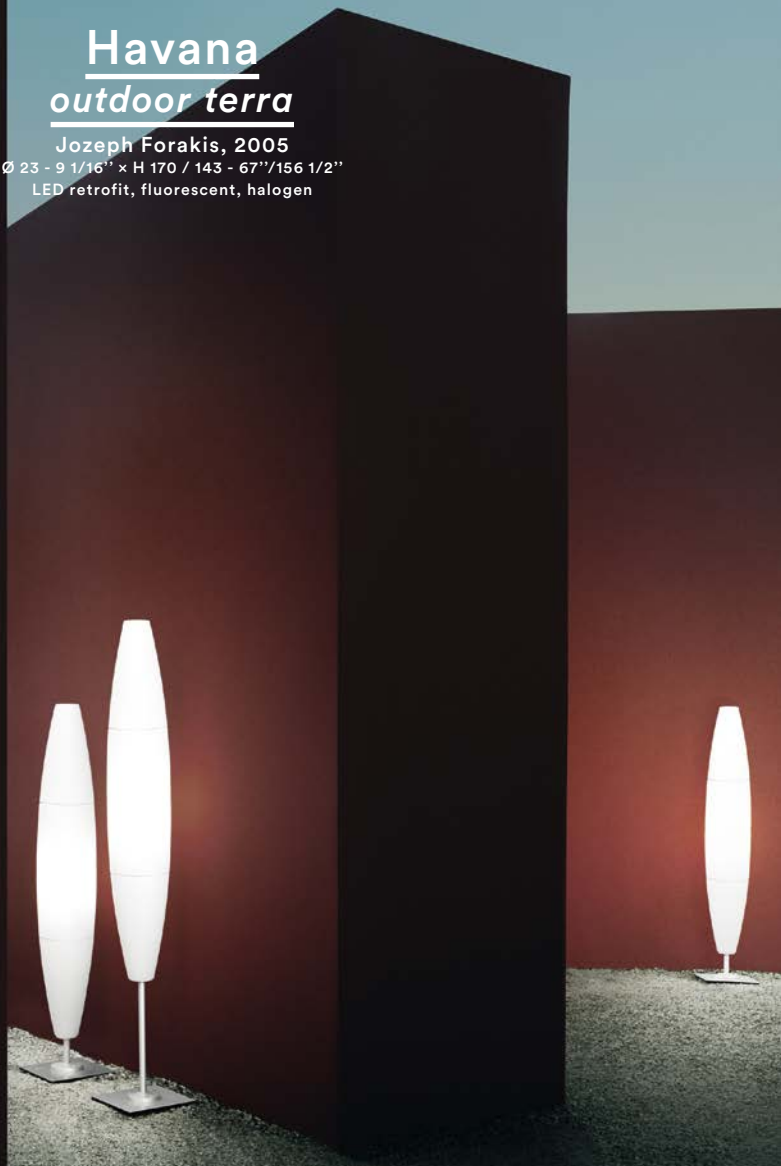

media: L 31 - 12 3/16" x P 27 - 10 1/2" x H 27 - 10 1/2"

LED retrofit, fluorescent

Havana outdoor terra

Joseph Forakis, 2005

Ø 23 - 9 1/16" x H 170 / 143 - 67"/156 1/2"

LED retrofit, fluorescent, halogen

Esterno, *Outdoor*