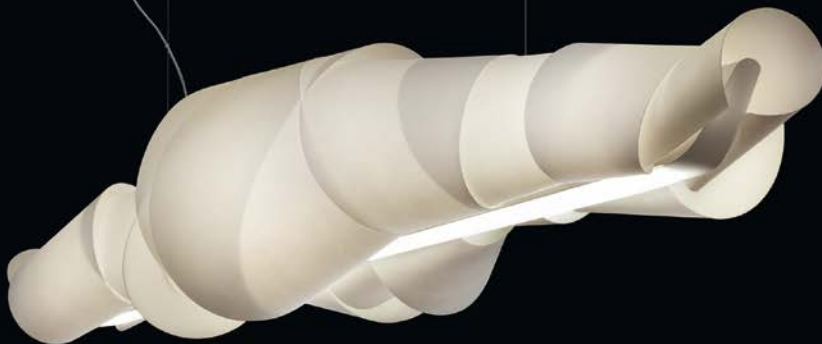

Jamaica

Marc Sadler, 2011

L 180 - 70 7/8" x H 35 - 13 3/8"

Fluorescent