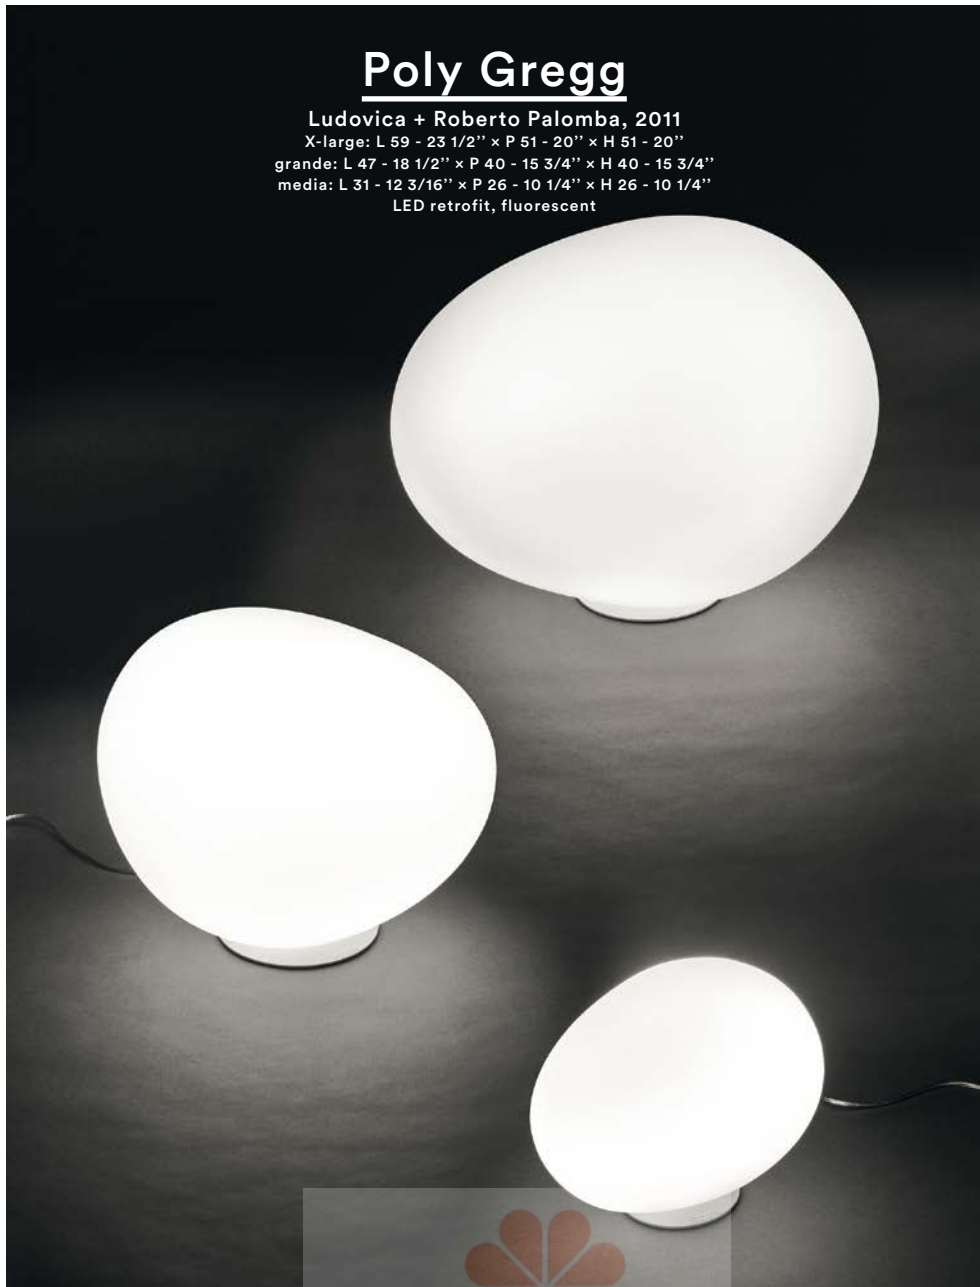

Poly Gregg

Ludovica + Roberto Palomba, 2011

X-large: L 59 - 23 1/2" x P 51 - 20" x H 51 - 20"

grande: L 47 - 18 1/2" x P 40 - 15 3/4" x H 40 - 15 3/4"

media: L 31 - 12 3/16" x P 26 - 10 1/4" x H 26 - 10 1/4"

LED retrofit, fluorescent