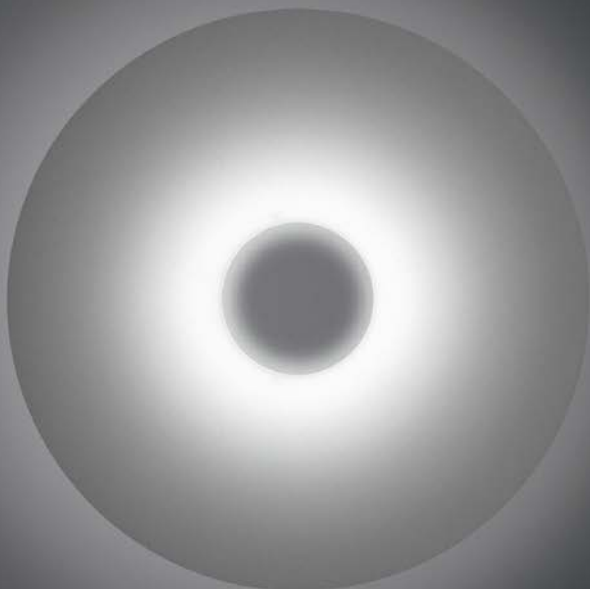

Ellepi

Alessandra Matilde, 2003

Ø 74 - 29 1/8" x H 6,5 - 2 1/2"

Fluorescent