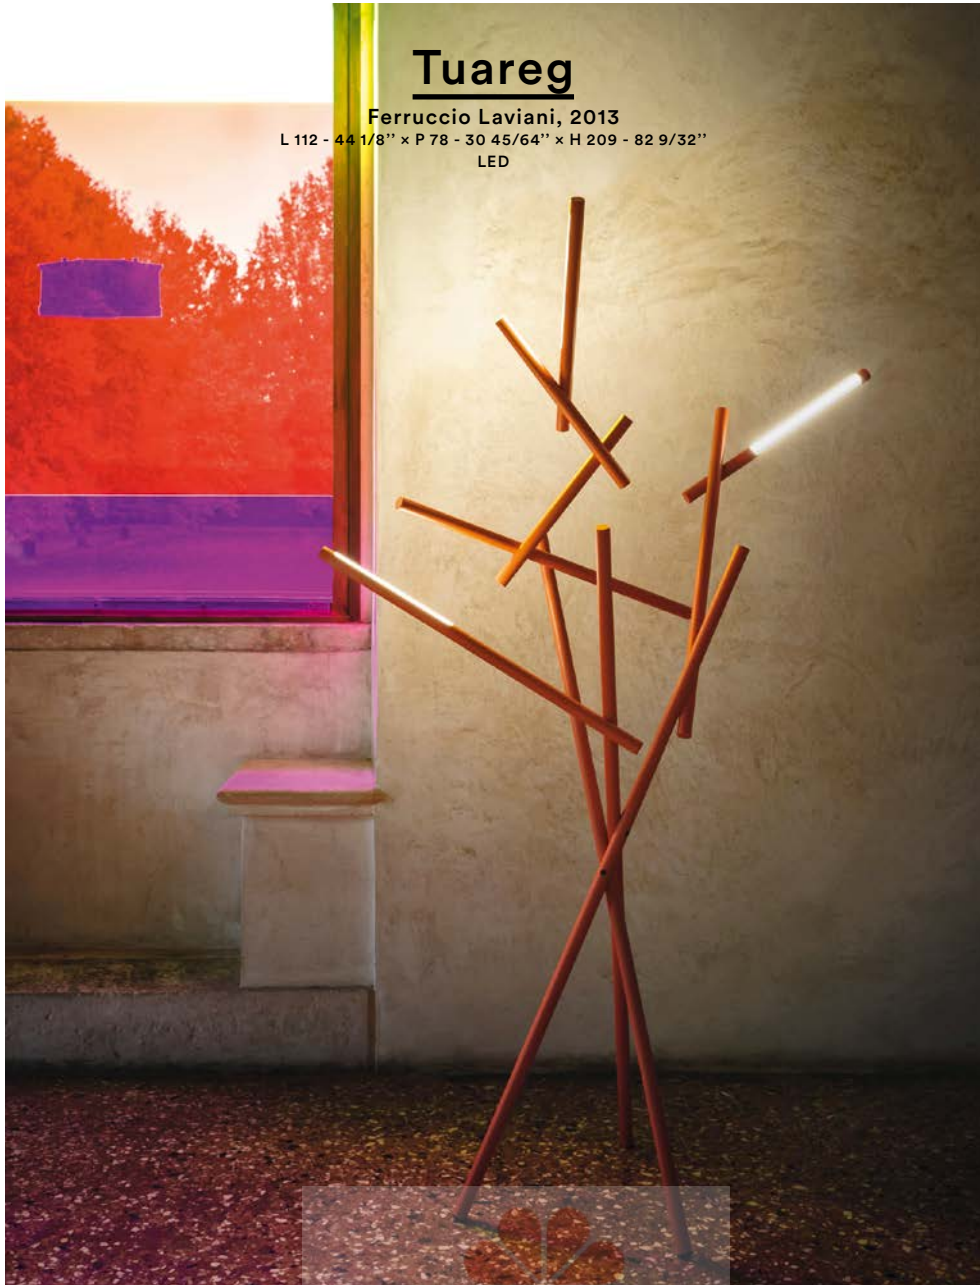

Tuareg

Ferruccio Laviani, 2013

L 112 - 44 1/8" x P 78 - 30 45/64" x H 209 - 82 9/32"
LED