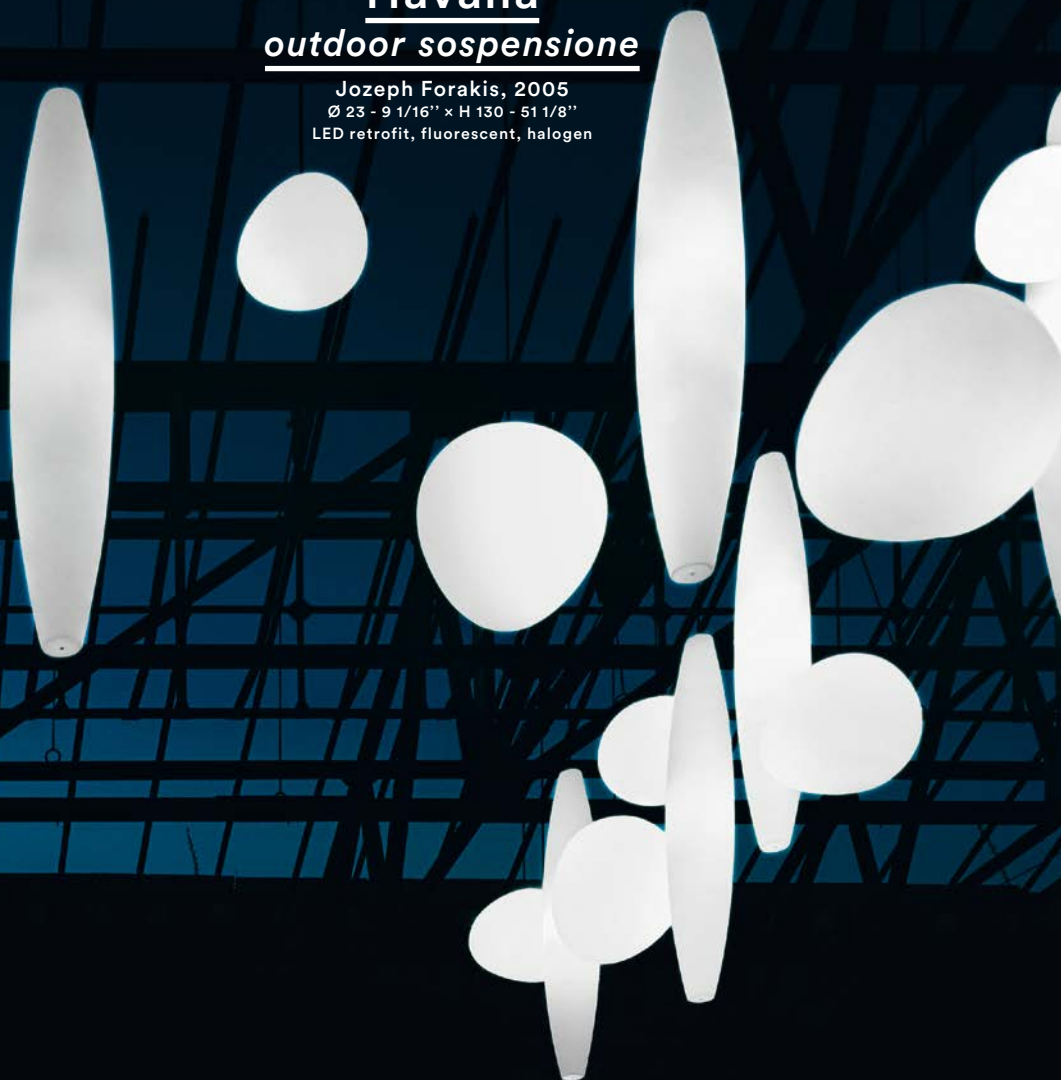

Havana outdoor sospensione

Joseph Forakis, 2005
Ø 23 - 9 1/16" x H 130 - 51 1/8"
LED retrofit, fluorescent, halogen