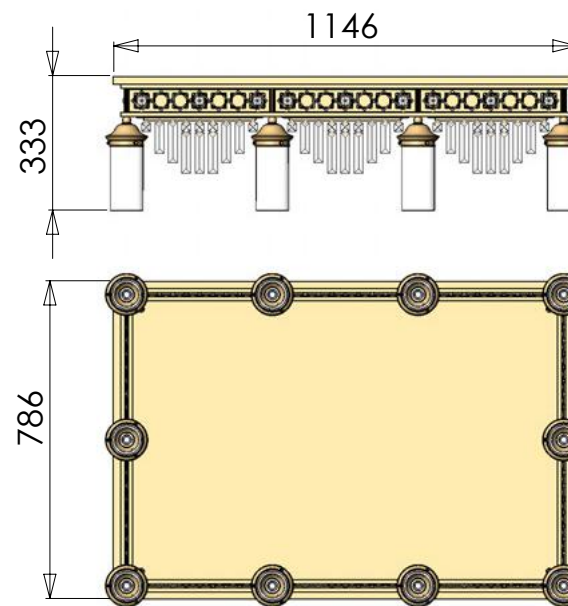

DLU 1705/10 gold

24 Karat gold plated

Item on picture shown with
Crystal „PRISMA GRÜN“