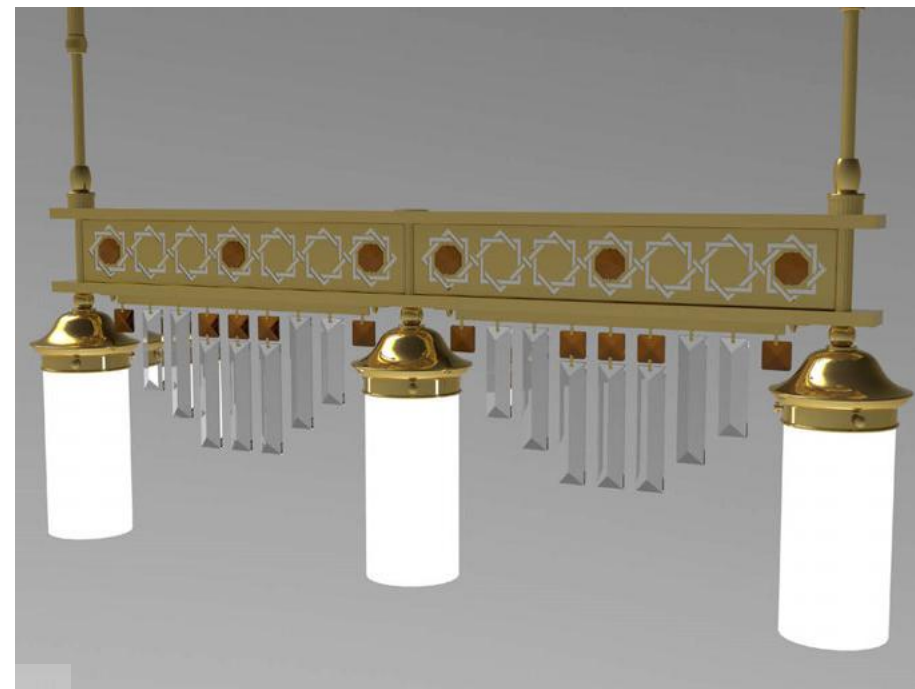

HL 6-1553/3 gold

24 Karat gold plated

Item on picture shown with
Crystal „PRISMA ROT“