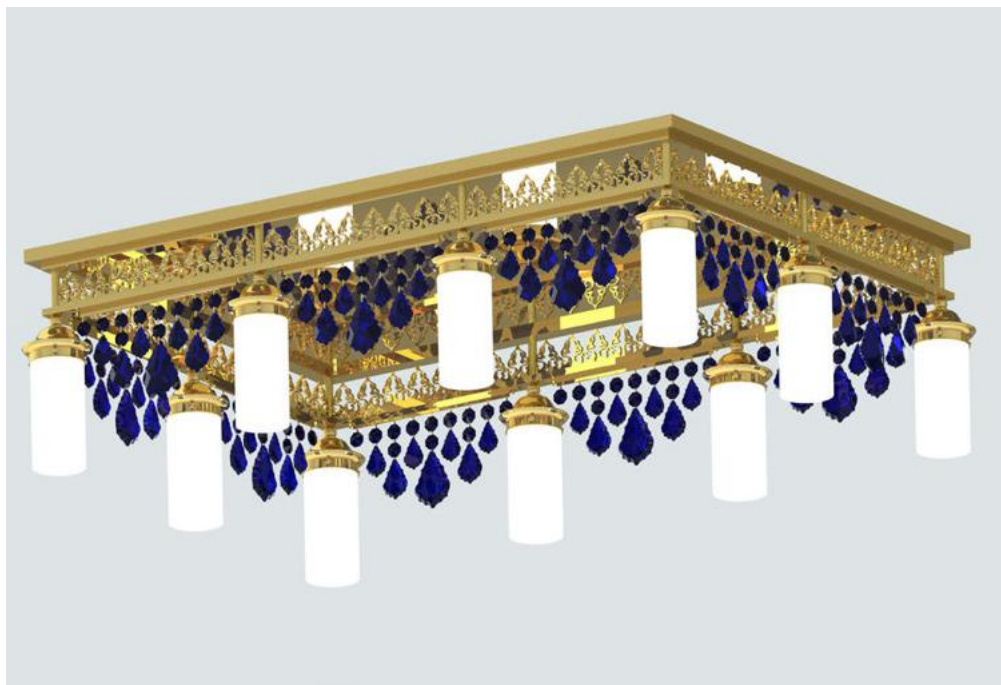

DLU 1704/10 gold

24 Karat gold plated

Item on picture shown with crystal „PENDEL BLAU“