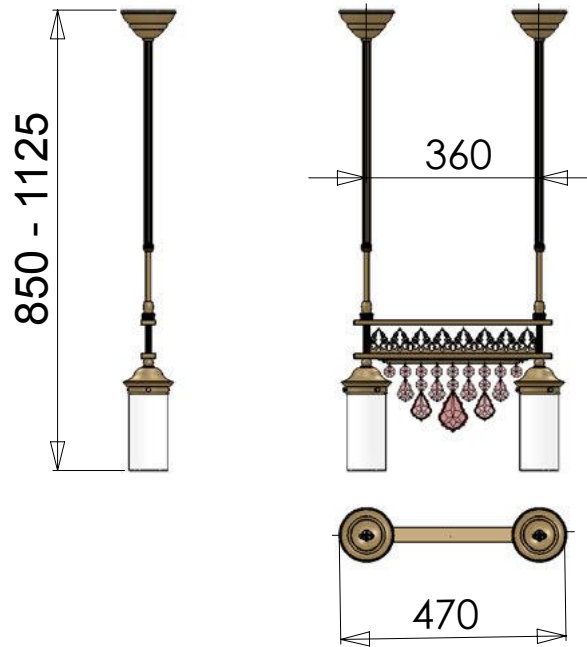

HL 6-1552/2 gold

24 Karat gold plated

Item on picture shown with crystal „PENDEL ROT“