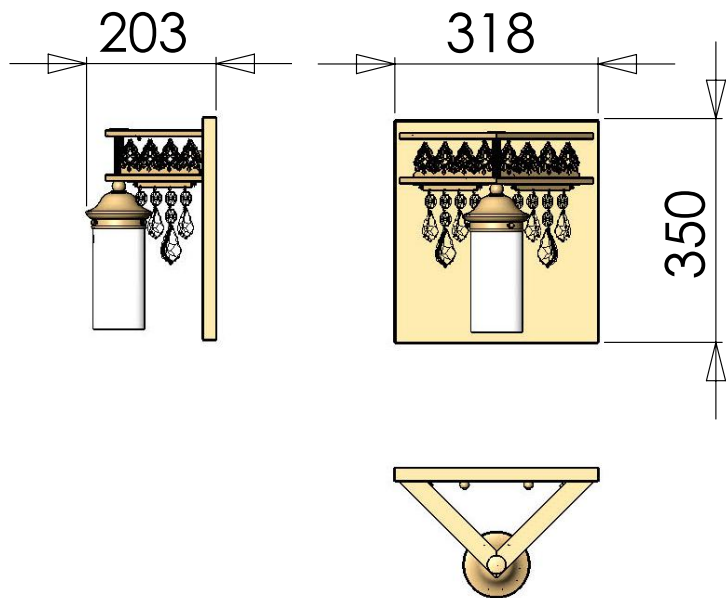

WA 2-1244/1 gold

24 Karat gold plated

Item on picture shown with
Crystal „PRISMA KLAR“