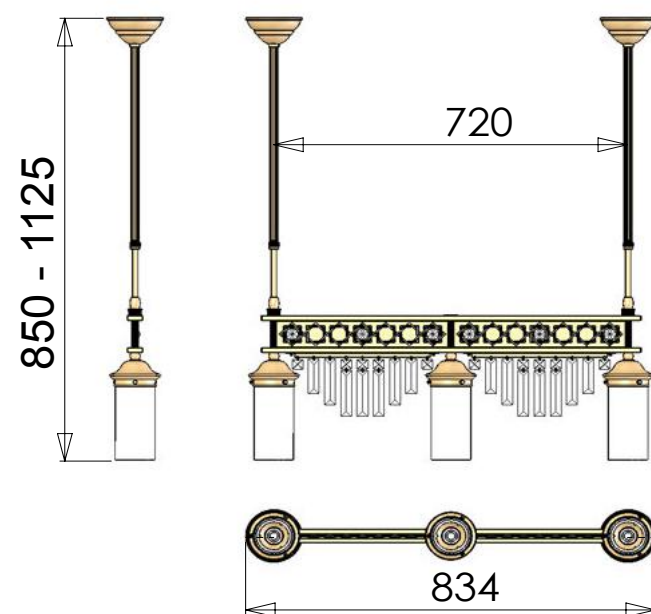

HL 6-1553/3 gold

24 Karat gold plated

Item on picture shown with
Crystal „PRISMA ROT“