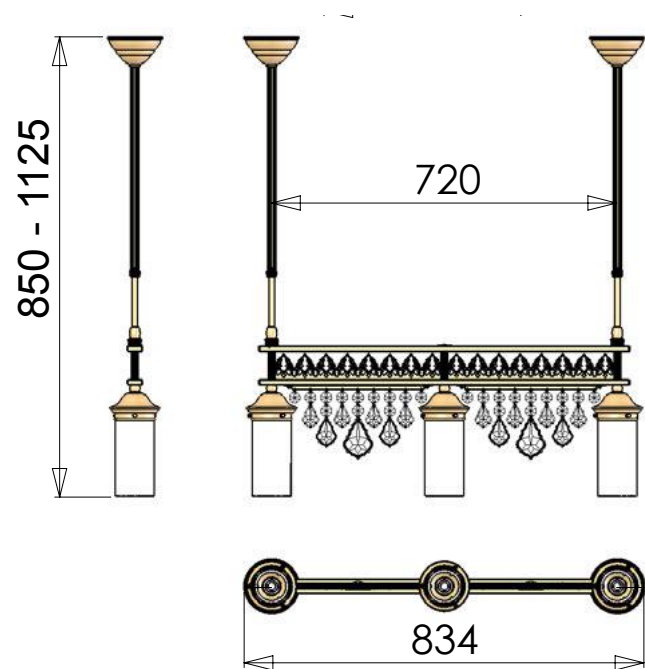

### HL 6-1552/2 gold

24 Karat gold plated

Item on picture shown with crystal „PENDEL ROT“