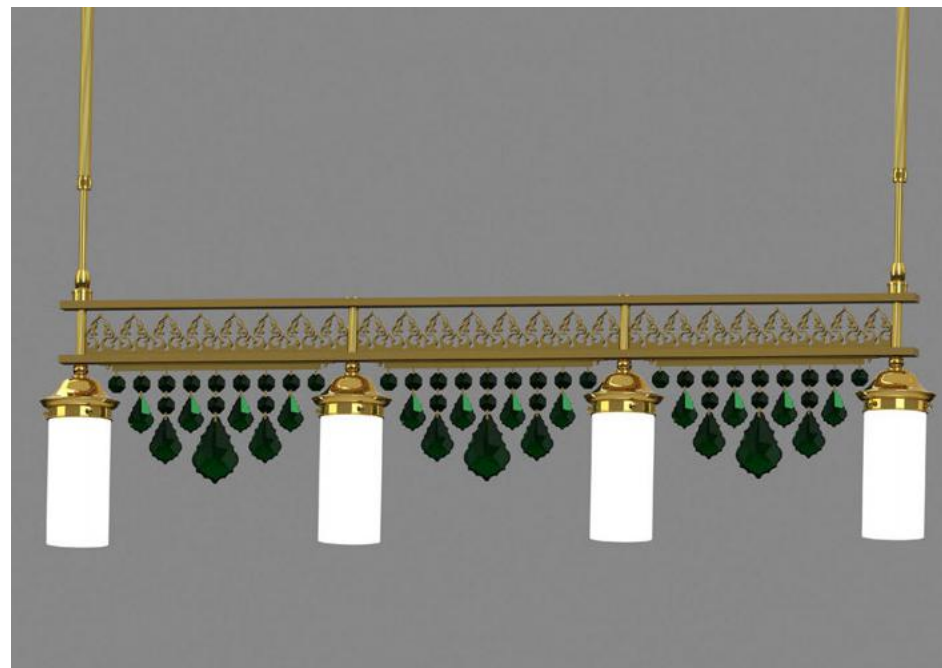

### HL 6-1552/2 gold

24 Karat gold plated

Item on picture shown with crystal „PENDEL ROT“

### HL 6-1552/3 gold

24 Karat gold plated

Item on picture shown with crystal „PENDEL GRÜN“

HL 6-1552/4 gold

24 Karat gold plated

Item on picture shown with  
crystal „PENDEL GRÜN“

Crystal 1704 -  
„PENDEL KLAR“