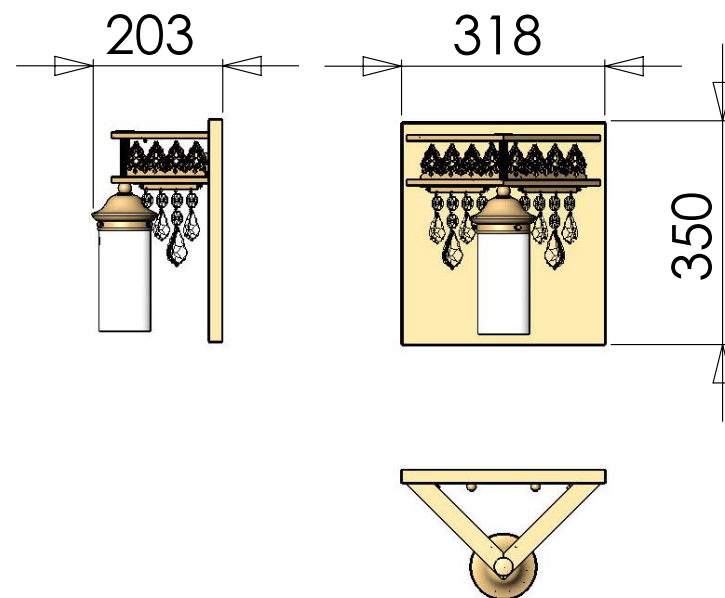

### DLU 1704/12+8 gold

24 Karat gold plated

Item on picture shown with crystal „PENDEL BLAU“

**WA 2-1243/1 gold**

24 Karat gold plated

Item on picture shown with crystal „PENDEL KLAR“

**WA 2-1243/2 gold**

24 Karat gold plated