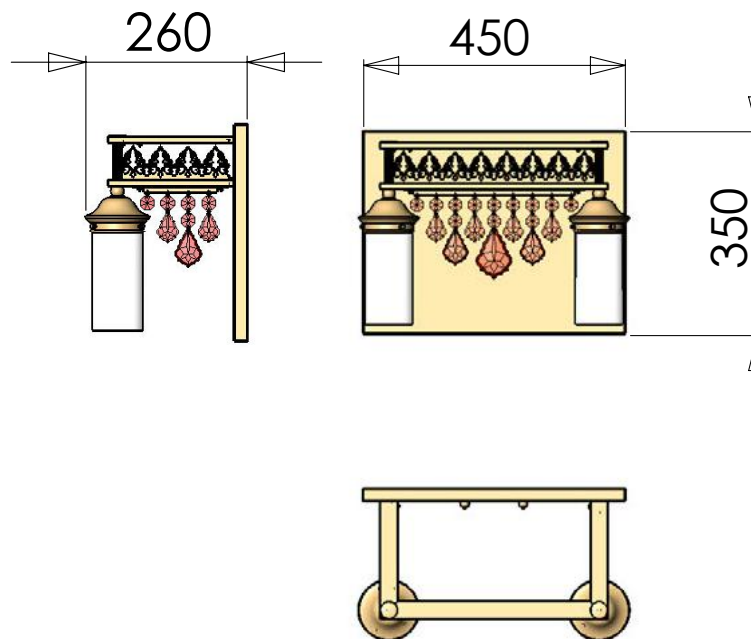

24 Karat gold plated

Item on picture shown with  
Crystal „PRISMA KLAR“

**WA 2-1244/1 gold**

24 Karat gold plated

Item on picture shown with  
Crystal „PRISMA KLAR“

**WA 2-1244/2 gold**

24 Karat gold plated