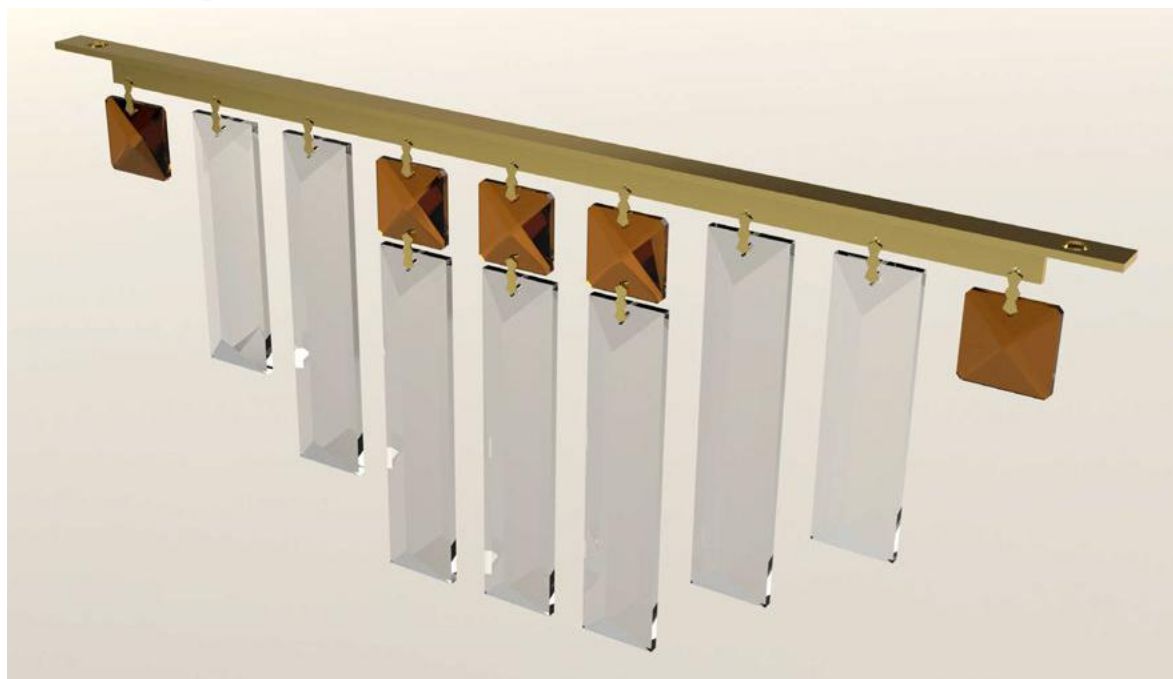

Crystal 1705 -
„PRISMA BERNSTEIN“

Crystal colour:
amber and clear