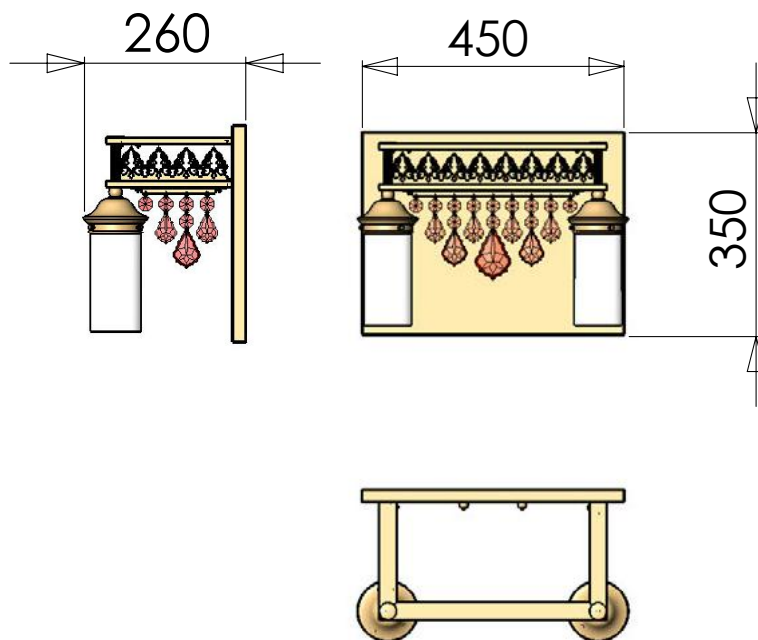

WA 2-1243/2 gold

24 Karat gold plated

Item on picture shown with crystal „PENDEL BLAU“