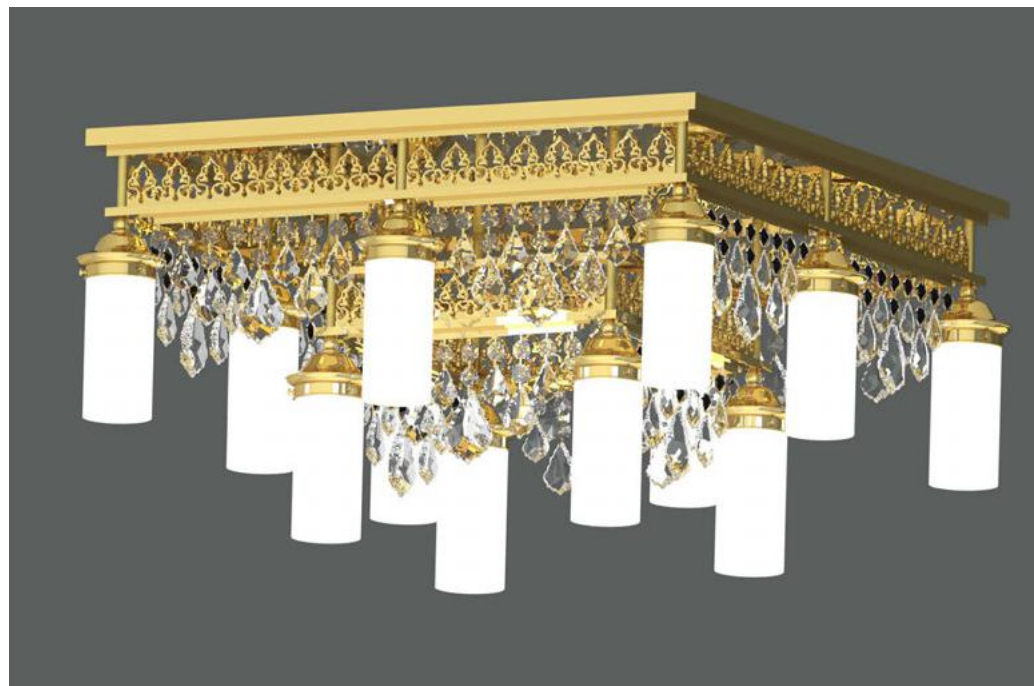

DLU 1704/8+4 gold

24 Karat gold plated

Item on picture shown with crystal „PENDEL KLAR“