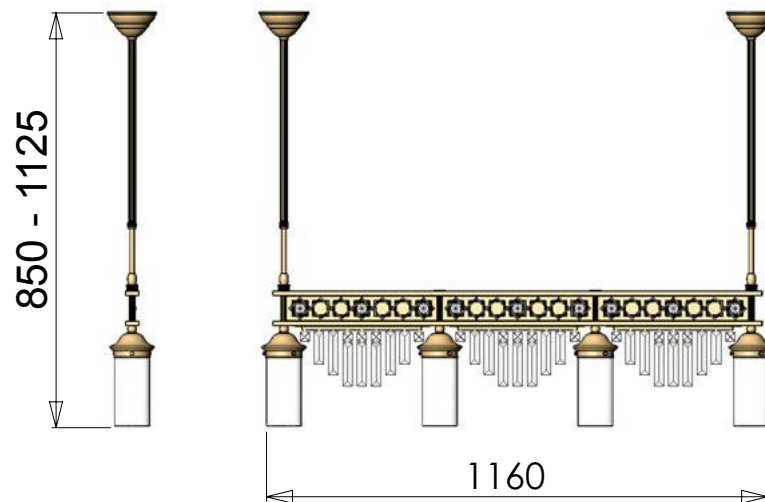

HL 6-1553/4 gold

24 Karat gold plated

Item on picture shown with
Crystal „PRISMA BLAU“