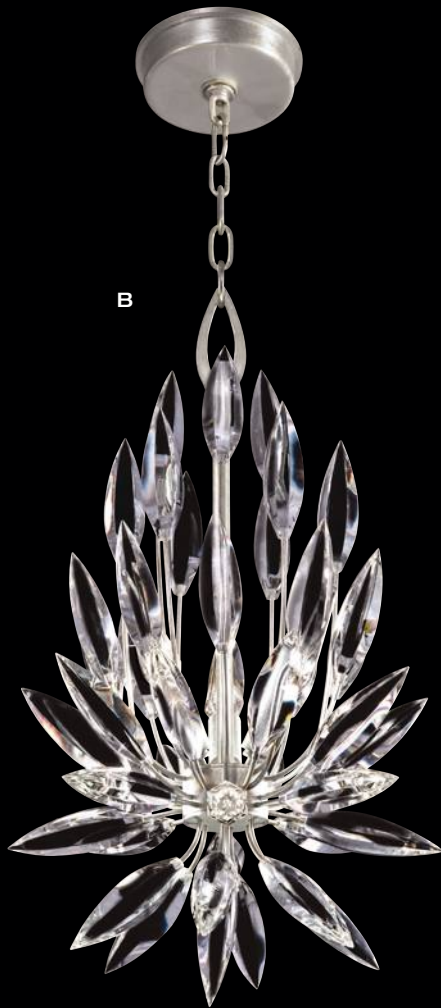

FINISH OPTIONS

B