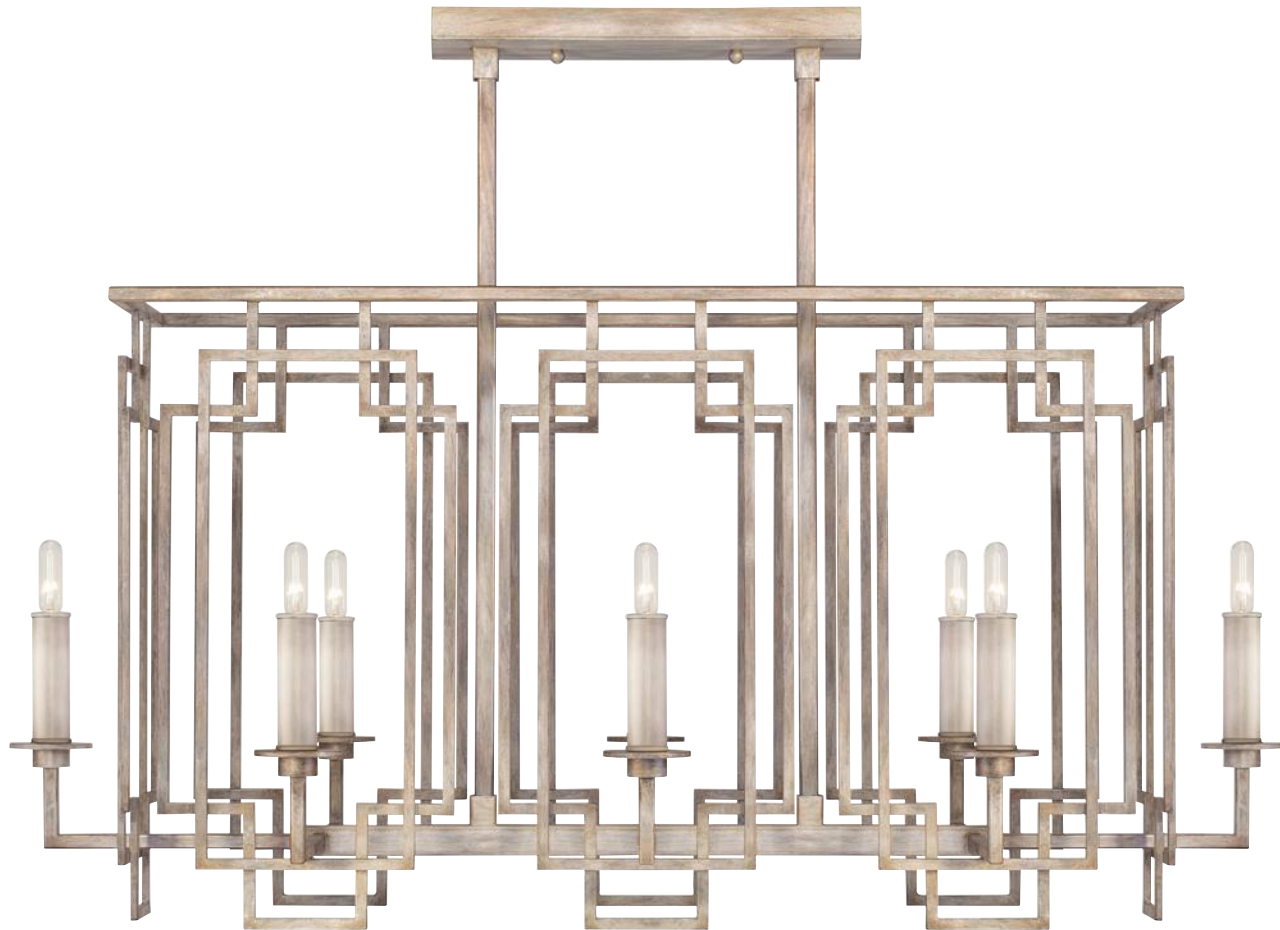

**MOST OFFERED
WITH SHADES**

ORDERING OPTIONS

Antique Bronze
without shades (-1)
with shades (-11)

Weathered Greige Patina
without shades (-2)
with shades (-21)

Soft Gold
without shades (-3)
with shades (-31)