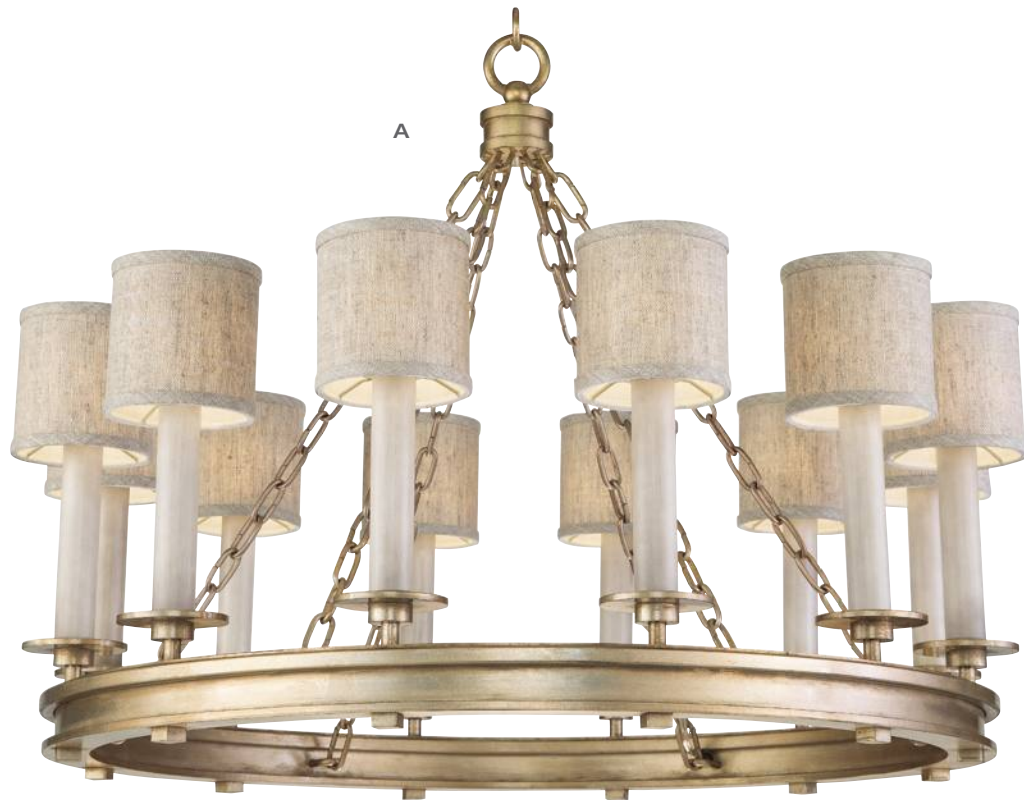

**A**  
Only available  
with shade option.

**B**

 Photographed with a T6 candelabra base bulb, not included.

C

D

E

**MOST OFFERED  
WITH SHADES**

**ORDERING OPTIONS**

Antique Bronze  
without shades (-1)  
with shades (-11)

Weathered Greige Patina  
without shades (-2)  
with shades (-21)

Soft Gold  
without shades (-3)  
with shades (-31)

A

**A. NO. 888640-21** (Shown: soft gold with shades)  
H. 26" W. 33.5" (66 cm x 85 cm)  
H. 26" W. 31" (66 cm x 79 cm) (dimensions without shades)  
CHANDELIER  
Min Ht. 31" (79 cm) Max Ht. 104" (264 cm)  
US Bulb: B-10 Intl Bulb: B35 E14  
40W, Candelabra (QTY 12)

**B. NO. 888740-1** (Shown: bronze without shades)  
H. 34" W. 41" (86 cm x 104 cm)  
H. 34" W. 43.5" (86 cm x 110 cm) (dimensions with shades)  
CHANDELIER  
Min Ht. 40" (102 cm) Max Ht. 113" (287 cm)  
US Bulb: B-10 Intl Bulb: B35 E14  
60W, Candelabra (QTY 16)