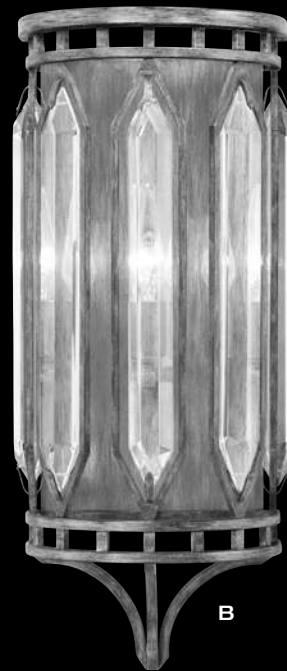

A. NO. 885240-1 (Shown: brown iron patina)
PENDANT
H. 46" W. 21" (117 cm x 53 cm)
Min. Ht. 51.75" (131 cm) Max. Ht. 124.75" (317 cm)
US Bulb: B-10 Intl Bulb: B35 E14
60W, Candelabra (QTY 8)

B. NO. 884850-1 (Shown: brown iron patina)
SCONCE
H. 22" W. 9.25" D. 5.75" (56 cm x 23 cm x 15 cm)
US Bulb: B-10 Intl Bulb: B35 E14
60W, Candelabra (QTY 3)

C. NO. 885340-2 (Shown: washed pale gold)
PENDANT
H. 33" W. 14.5" (84 cm x 37 cm)
Min. Ht. 38.75" (98 cm) Max. Ht. 111.75" (284 cm)
US Bulb: B-10 Intl Bulb: B35 E14
60W, Candelabra (QTY 4)

US and INTL decorative candelabra-base bulbs are included.