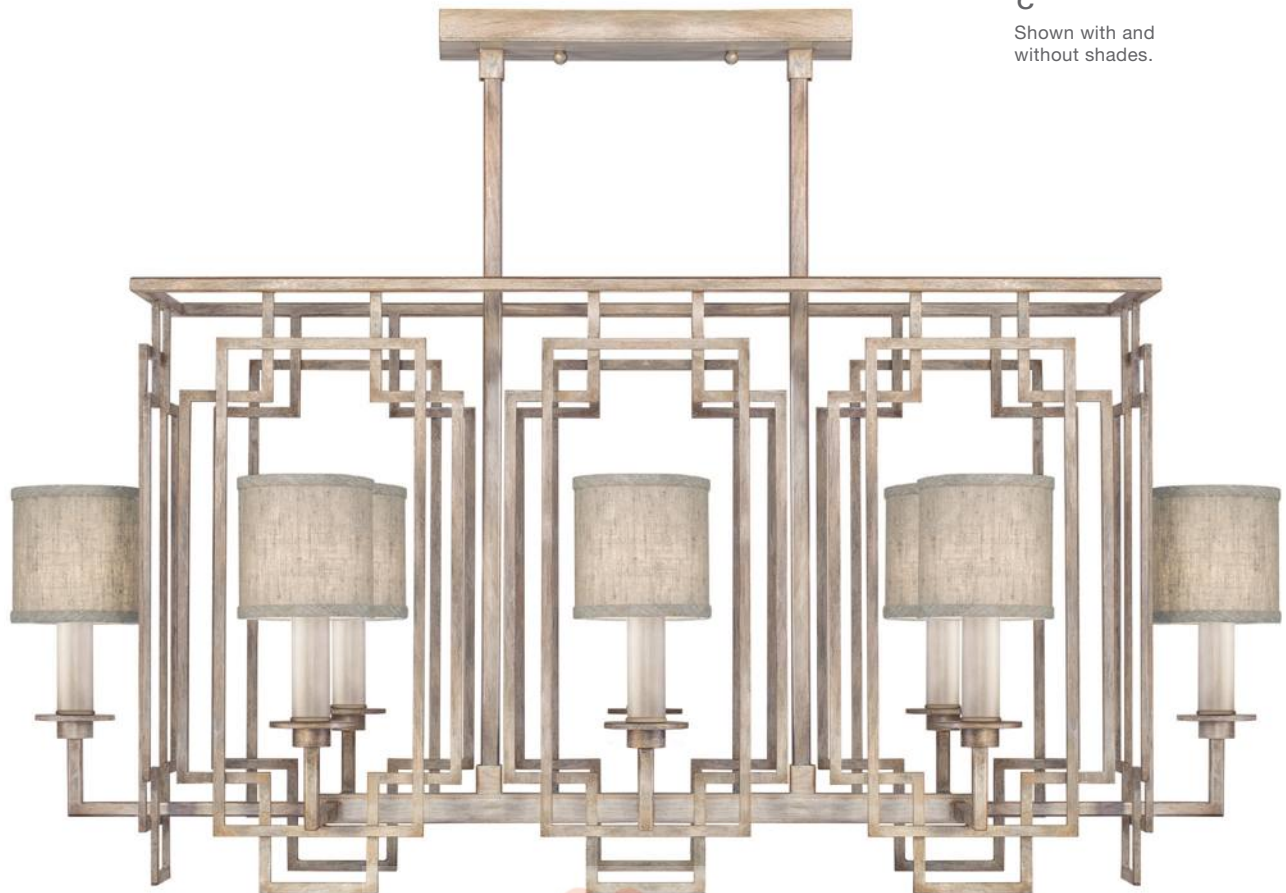

**C. NO. 889240-2** (Shown: weathered greige patina without shades)  
H. 20.75" W. 42.25" D. 20.5" (53 cm x 107 cm x 52 cm)  
**NO. 889240-21** (Shown: weathered greige patina with shades)  
H. 20.75" W. 44" D. 22.25" (53 cm x 112 cm x 57 cm)  
PENDANT  
Min Ht. 21" (53 cm) Max Ht. 75" (191 cm)  
US Bulb: B-10 Intl Bulb: B35 E14  
60W, Candelabra (QTY 8)

 Photographed with a T6 candelabra base bulb, not included.

**MOST OFFERED  
WITH SHADES**

**ORDERING OPTIONS**

Antique Bronze  
without shades (-1)  
with shades (-11)

Weathered Greige Patina  
without shades (-2)  
with shades (-21)

Soft Gold  
without shades (-3)  
with shades (-31)

**C**  
Shown with and  
without shades.

**A. NO. 887950-31** (Shown: soft gold with shades)  
SCONCE  
H. 25" W. 13.75" D. 7" (64 cm x 35 cm x 18 cm)  
US Bulb: B-10 Intl Bulb: B35 E14  
60W, Candelabra (QTY 1)