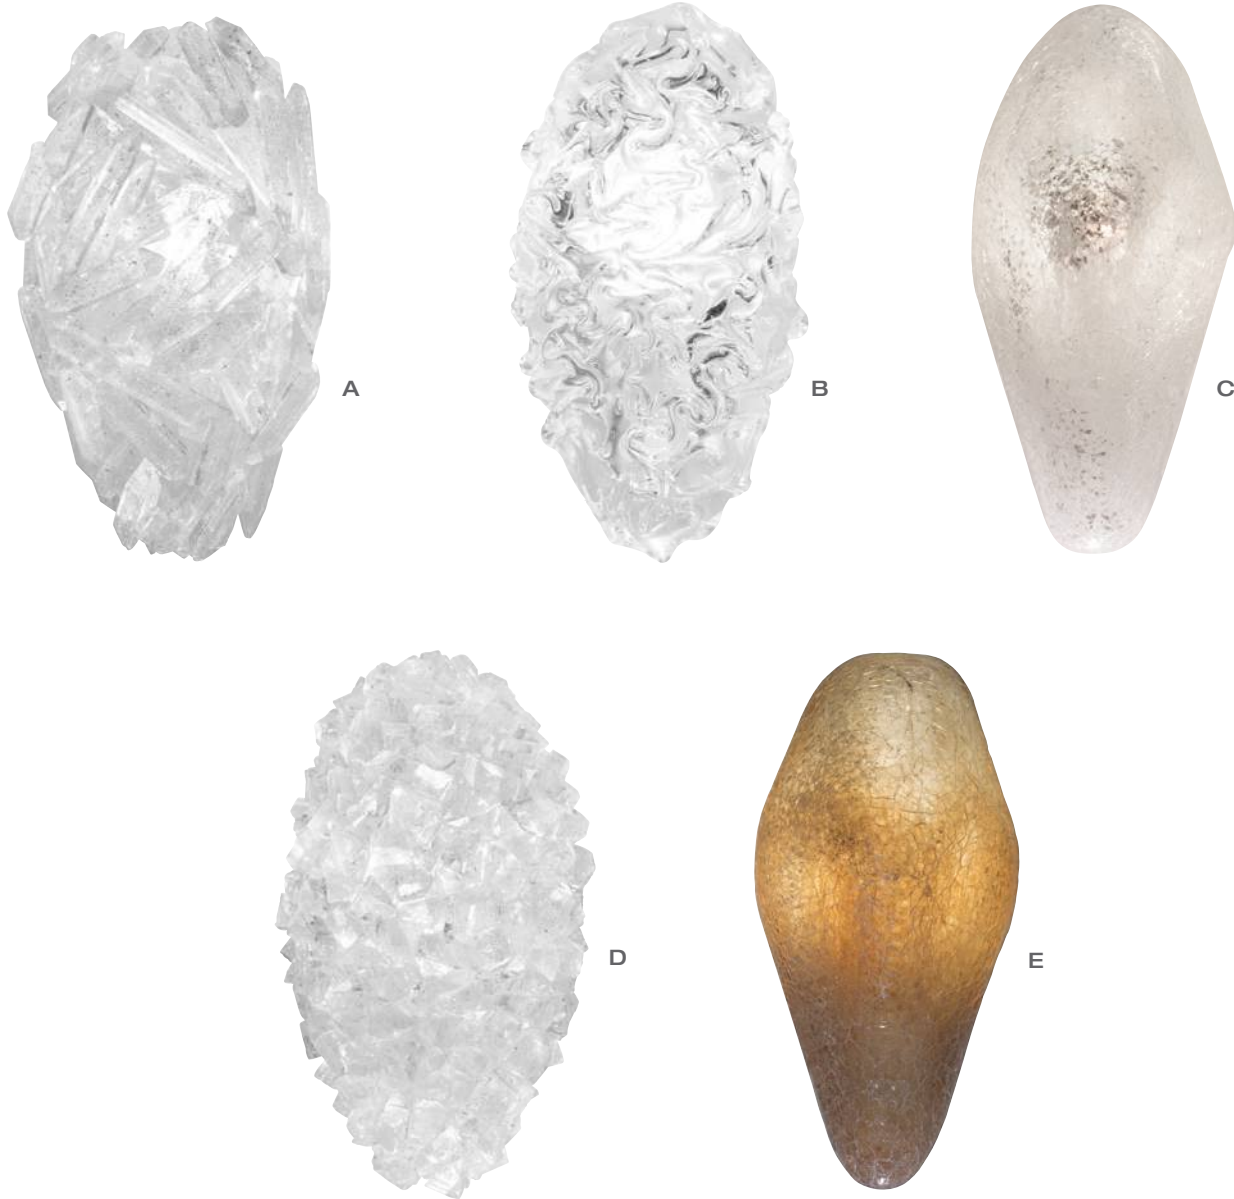

Our Studio Glass is handmade individually.
Slight variations in shape, size and markings are the characteristics
that distinguish art glass from mass produced glass.

A. NO. 891650-302 SCONCE
(Shown: "Random Quartz" studio glass)
H. 11.75" W. 6.5" D. 5.25" (30 cm x 17 cm x 15 cm)

B. NO. 891650-31 SCONCE
(Shown: "Evening Cloud" studio glass)
H. 11.75" W. 6.5" D. 5.25" (30 cm x 17 cm x 15 cm)

C. NO. 891650-33 SCONCE
(Shown: "Clear Quartz" studio glass)
H. 11.75" W. 6" D. 5.25" (30 cm x 17 cm x 15 cm)

D. NO. 891650-304 SCONCE
(Shown: "Hailstone" studio glass)
H. 11.75" W. 6.5" D. 5.25" (30 cm x 17 cm x 15 cm)

E. NO. 891650-34 SCONCE
(Shown: "Natural Quartz" studio glass)
H. 11.75" W. 6" D. 5.25" (30 cm x 17 cm x 15 cm)

US/Intl Bulb: Bi-Pin, G9, 35W (QTY 1)