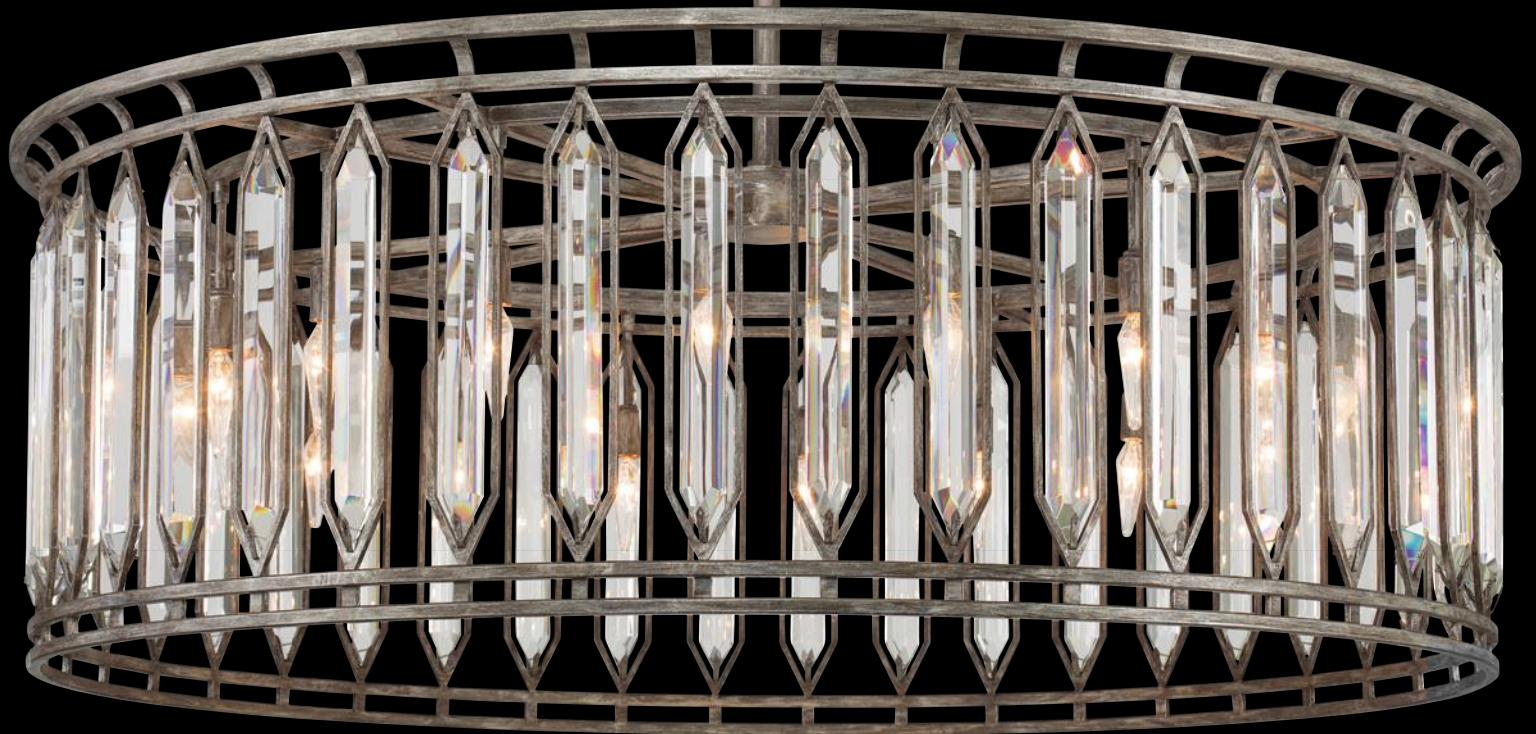

OVAL SHAPED PENDANT A

 Canopy adapts to vaulted ceiling  US and INTL decorative candelabra-base bulbs are included.

**FINISH OPTIONS**

Brown Iron Patina (-1)

Washed Pale Gold (-2)

C

D

**D. NO. 890240-1** (Shown: brown iron patina)  
PENDANT  
H. 18.5" W. 54" (47 cm x 137 cm)  
Min. Ht. 23" (58 cm) Max. Ht. 91" (231 cm)  
US Bulb: B-10 Intl Bulb: B35 E14  
60W, Candelabra (QTY 18)