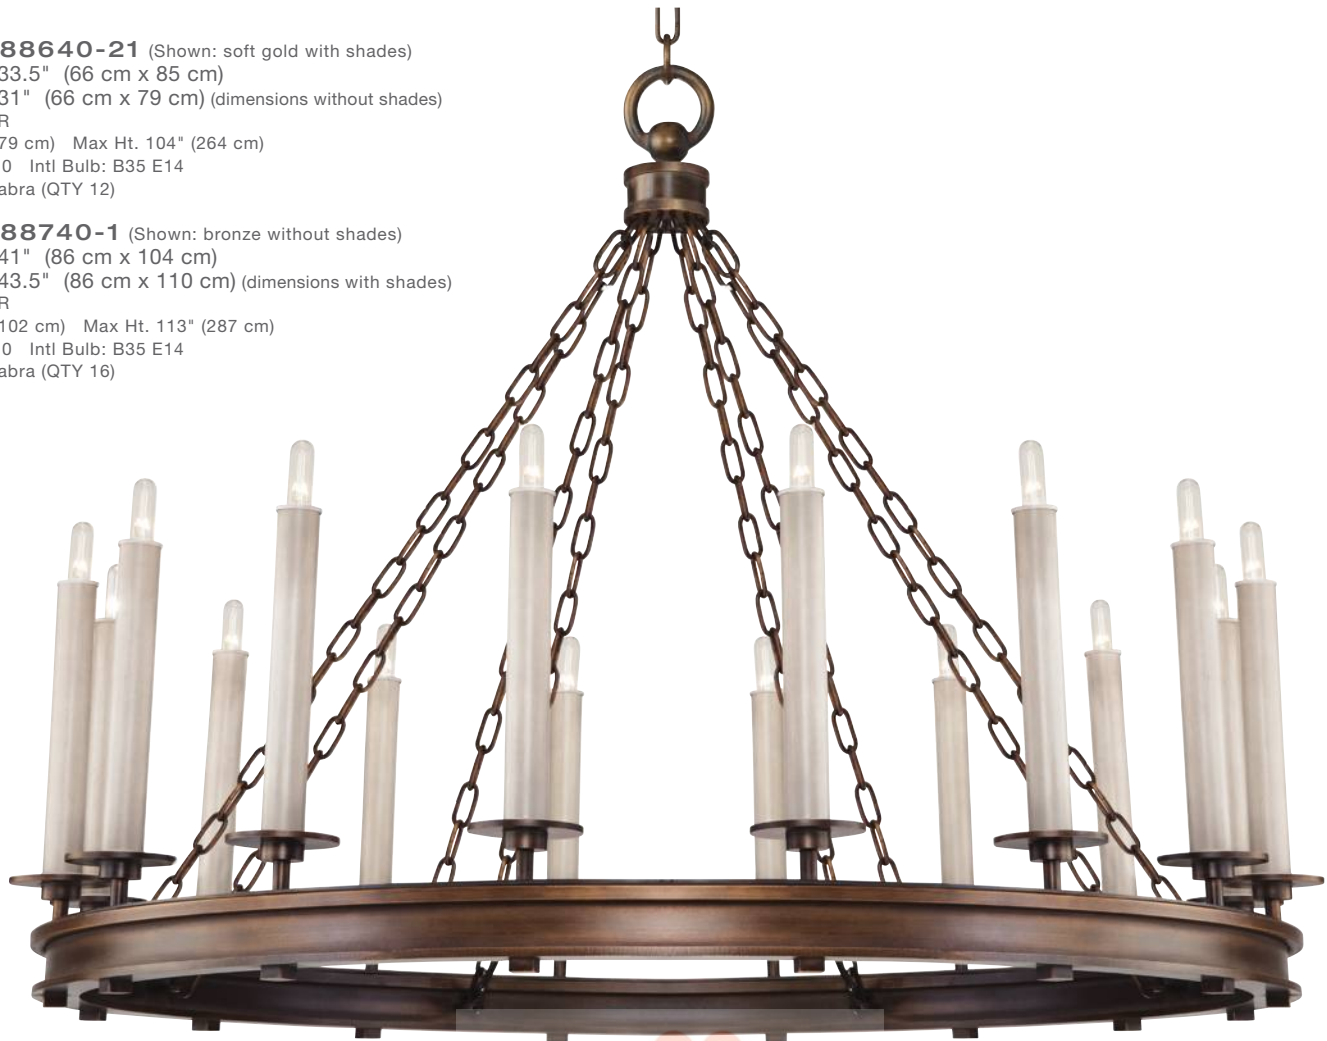

**A**  
Only available  
with shade option.

**B**

 Photographed with a T6 candelabra base bulb, not included.

C

D

E

**MOST OFFERED  
WITH SHADES**

**ORDERING OPTIONS**

Antique Bronze  
without shades (-1)  
with shades (-11)

Weathered Greige Patina  
without shades (-2)  
with shades (-21)

Soft Gold  
without shades (-3)  
with shades (-31)

A

**A. NO. 888640-21** (Shown: soft gold with shades)  
H. 26" W. 33.5" (66 cm x 85 cm)  
H. 26" W. 31" (66 cm x 79 cm) (dimensions without shades)  
CHANDELIER  
Min Ht. 31" (79 cm) Max Ht. 104" (264 cm)  
US Bulb: B-10 Intl Bulb: B35 E14  
40W, Candelabra (QTY 12)

**B. NO. 888740-1** (Shown: bronze without shades)  
H. 34" W. 41" (86 cm x 104 cm)  
H. 34" W. 43.5" (86 cm x 110 cm) (dimensions with shades)  
CHANDELIER  
Min Ht. 40" (102 cm) Max Ht. 113" (287 cm)  
US Bulb: B-10 Intl Bulb: B35 E14  
60W, Candelabra (QTY 16)