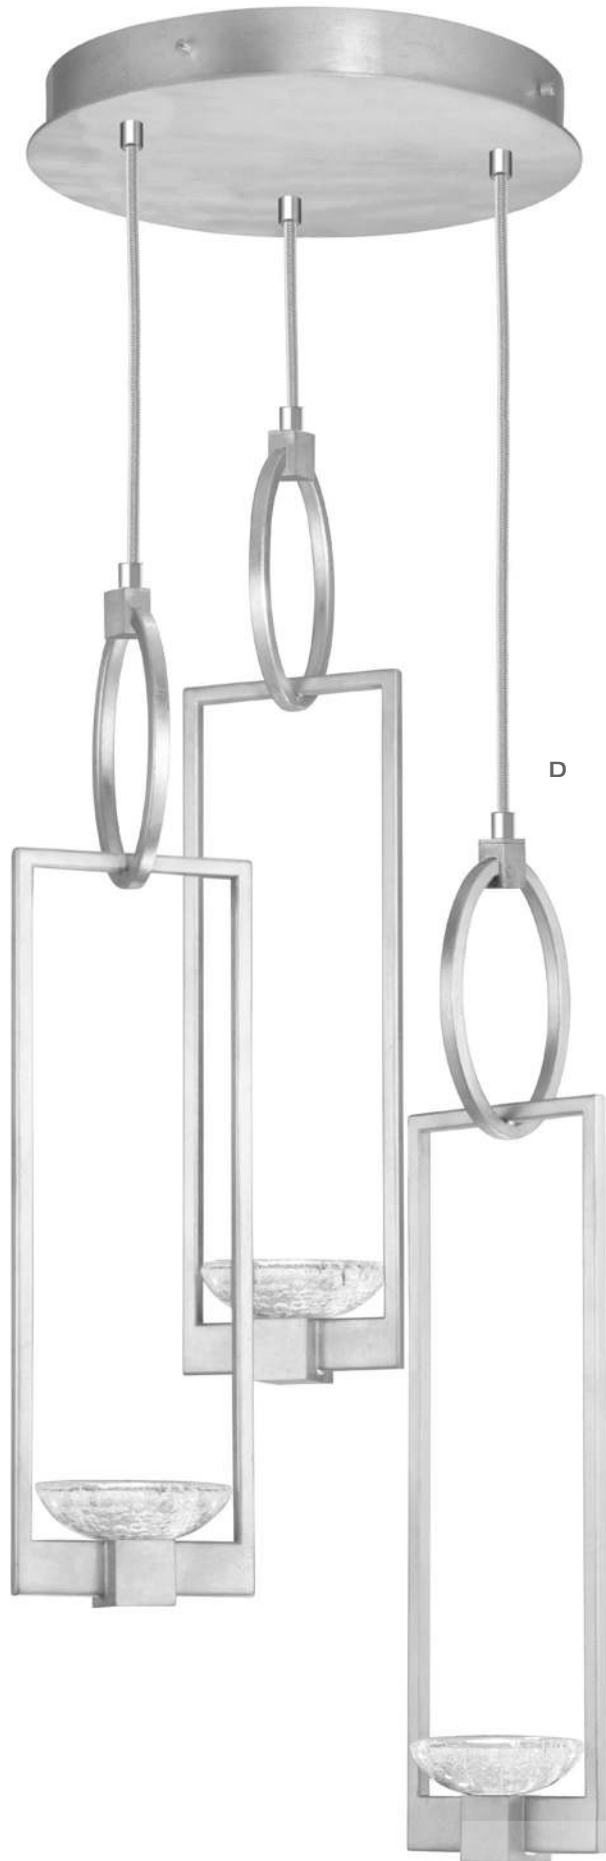

FINISH OPTIONS

Our Studio Glass is handmade individually. Slight variations in shape, size and markings are the characteristics that distinguish art glass from mass produced glass.