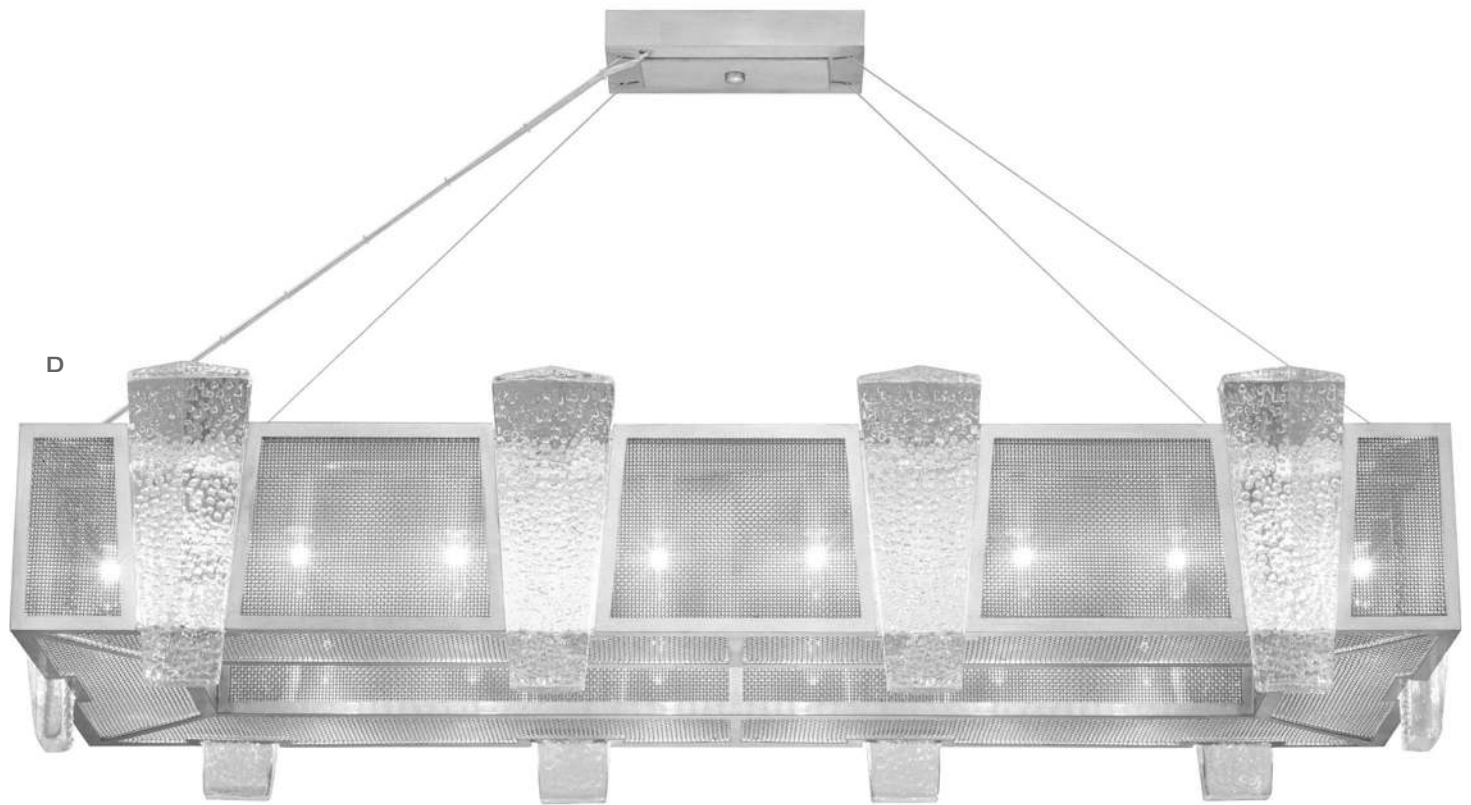

**B. NO. 891340-22** (Shown: Gold leaf with mesh)  
SEMI FLUSH MOUNT (Ships with 24" rod)  
H. 8.5" W. 23" (22 cm x 58 cm)  
Min Ht. 14" (36 cm) Max Ht. 36" (89 cm)  
Candelabra (QTY 4)

**C. NO. 890640-21** (Shown: Gold leaf with fabric)  
PENDANT  
H. 8.5" W. 38" (22 cm x 97 cm)  
Min Ht. 15" (38 cm) Max Ht. 104" (265 cm)  
Candelabra (QTY 16)

C

Canopy adapts to vaulted ceiling

**BULB RECOMMENDATION** Fabric option: US: G16.5, 40W Intl: G45 E14, 40W Mesh option: US: B10, 40W Intl: B35 E14, 40W

**D. NO. 891240-12** (Shown: Silver leaf with mesh)